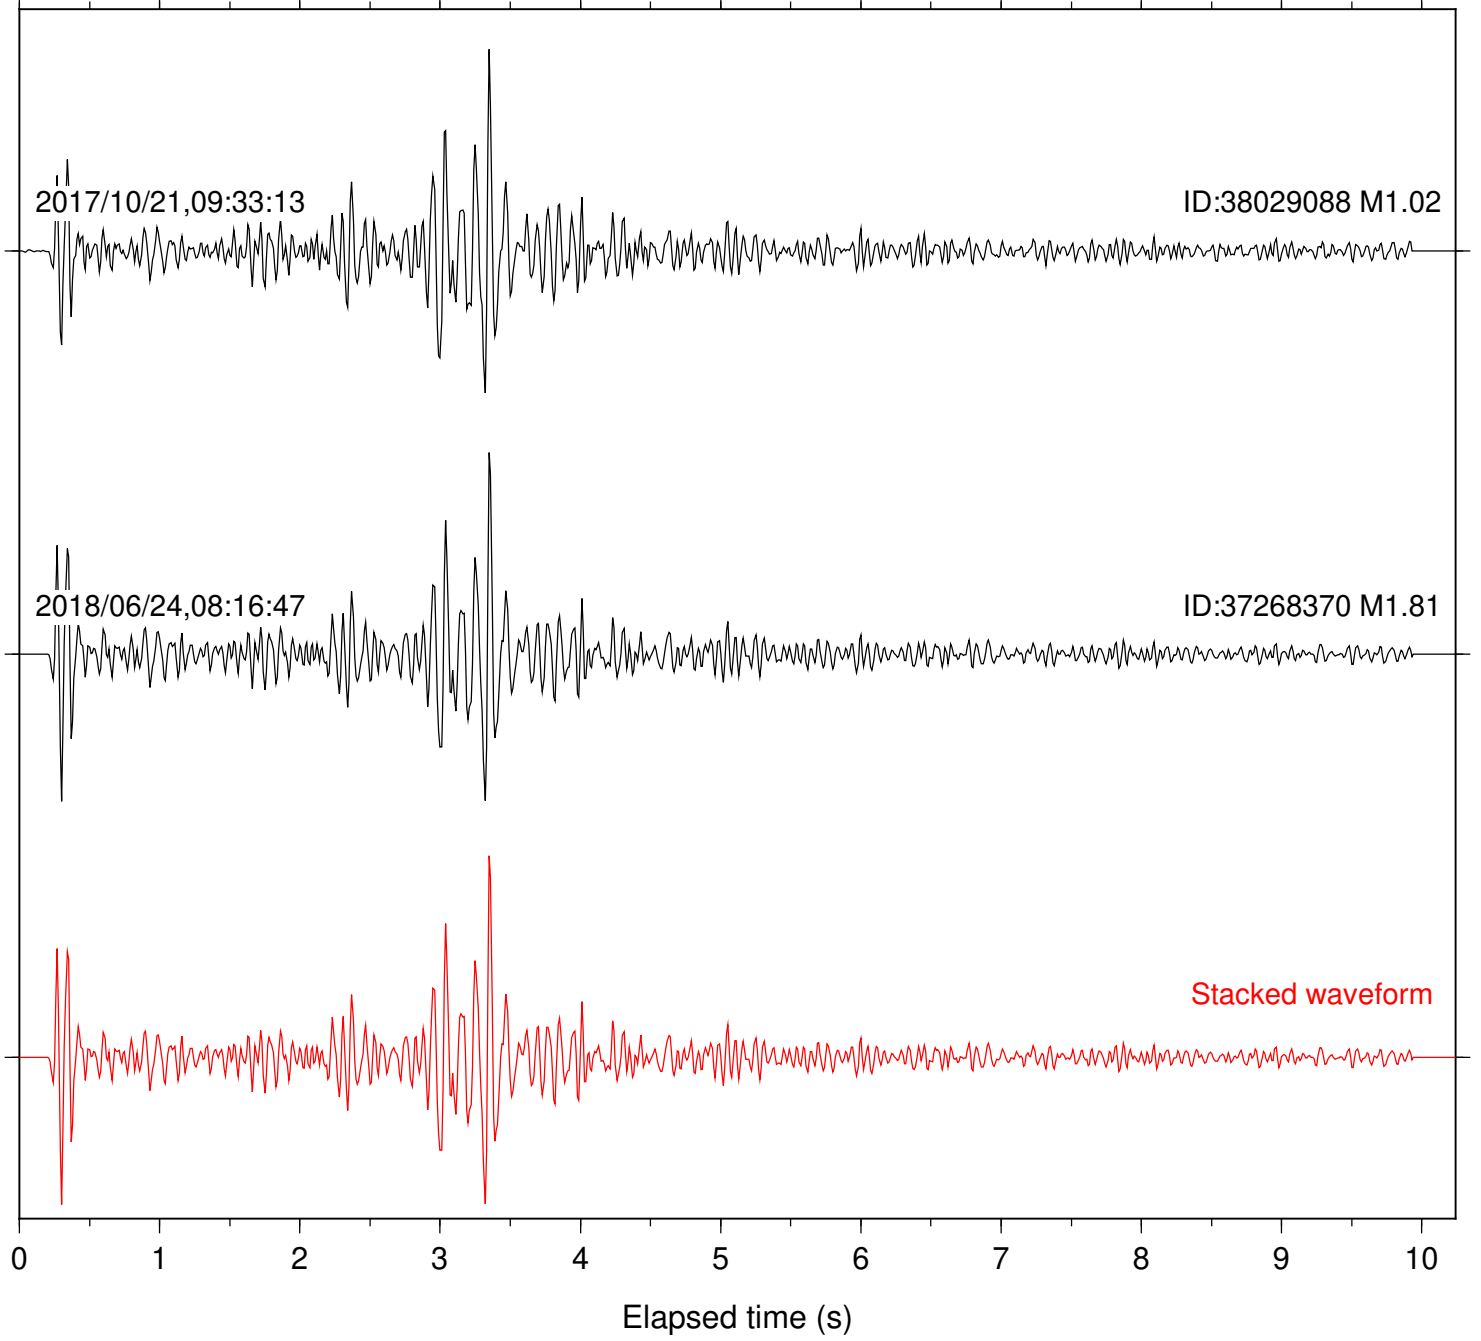

Station: B082 Com: EHZ

Focal depth: 5.02 km

Station: B093 Com: EHZ

Focal depth: 5.02 km

2017/10/21,09:33:13

ID:38029088 M1.02

2018/06/24,08:16:47

ID:37268370 M1.81

Stacked waveform

0 1 2 3 4 5 6 7 8 9 10
Elapsed time (s)

Station: B946 Com: EHZ

Focal depth: 5.02 km

Station: CSH Com: HHZ

Focal depth: 5.02 km

Station: HMT2 Com: HHZ

Focal depth: 5.02 km

Station: POB2 Com: HHZ

Focal depth: 5.02 km

Station: SND Com: HHZ

Focal depth: 5.02 km