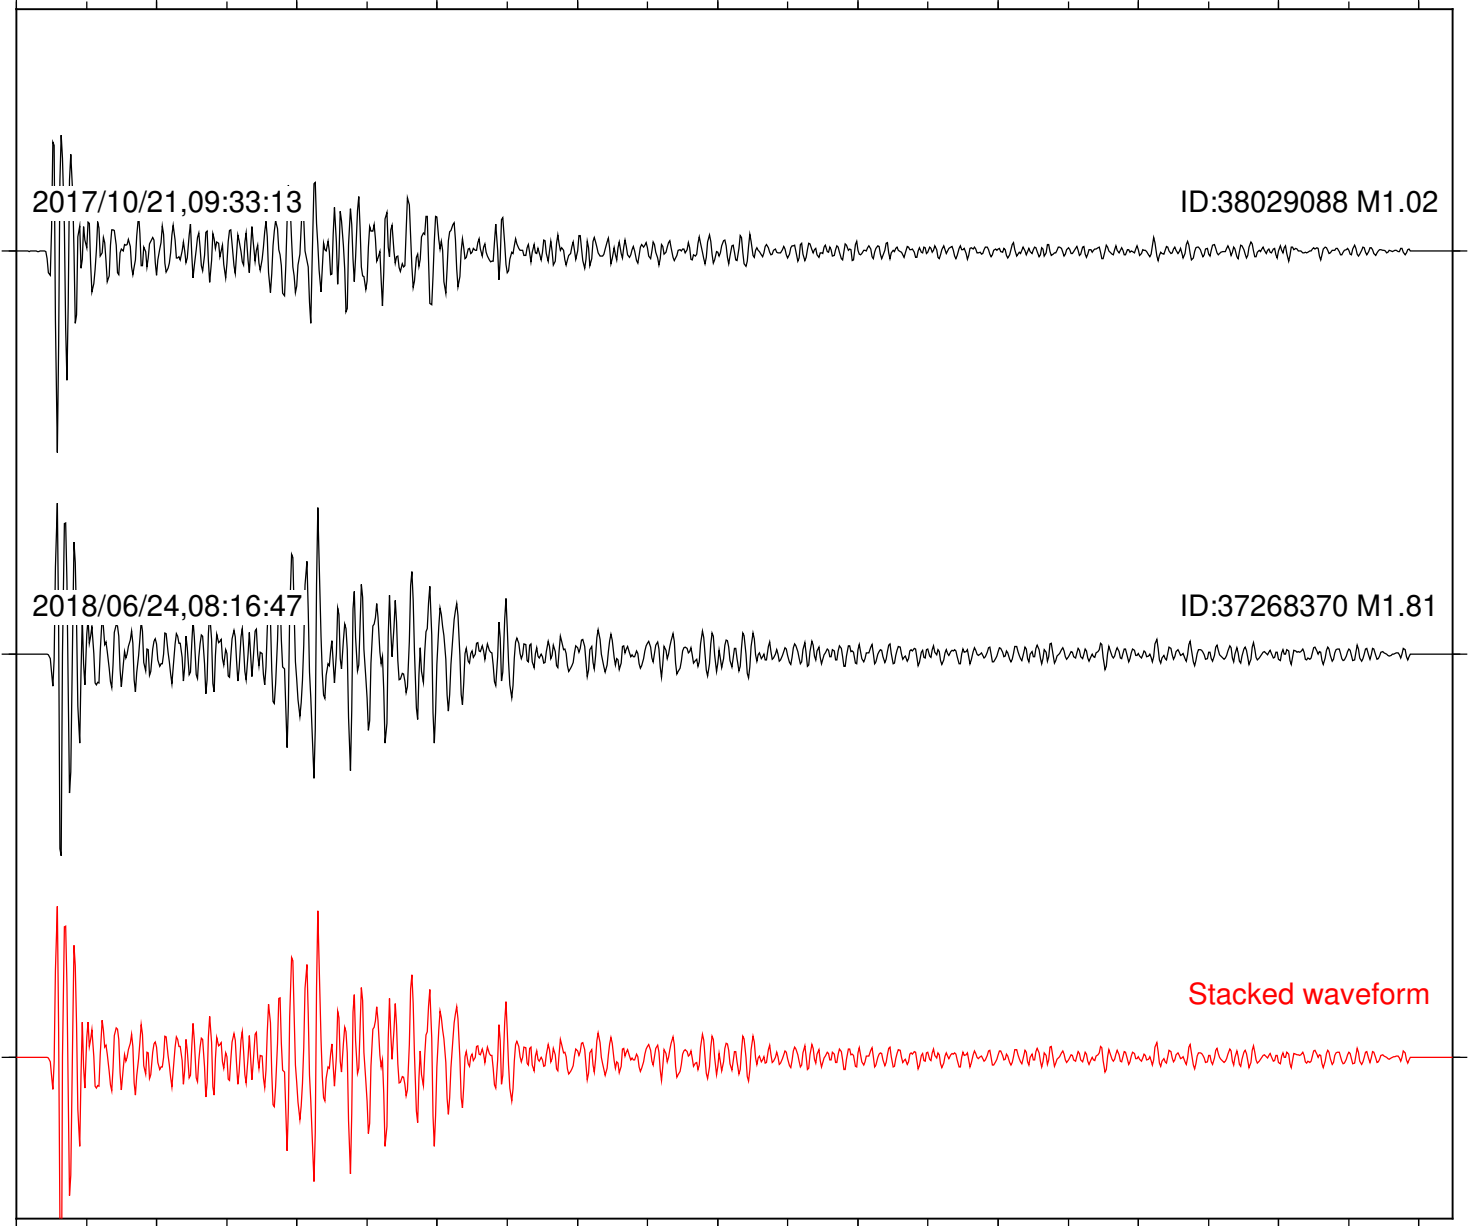

Station: B082 Com: EHZ

Focal depth: 5.02 km

Station: B093 Com: EHZ

Focal depth: 5.02 km

2017/10/21,09:33:13

ID:38029088 M1.02

2018/06/24,08:16:47

ID:37268370 M1.81

Stacked waveform

0 1 2 3 4 5 6 7 8 9 10
Elapsed time (s)

Station: B946 Com: EHZ

Focal depth: 5.02 km

Station: CSH Com: HHZ

Focal depth: 5.02 km

Station: HMT2 Com: HHZ

Focal depth: 5.02 km

Station: POB2 Com: HHZ

Focal depth: 5.02 km

Station: SND Com: HHZ

Focal depth: 5.02 km