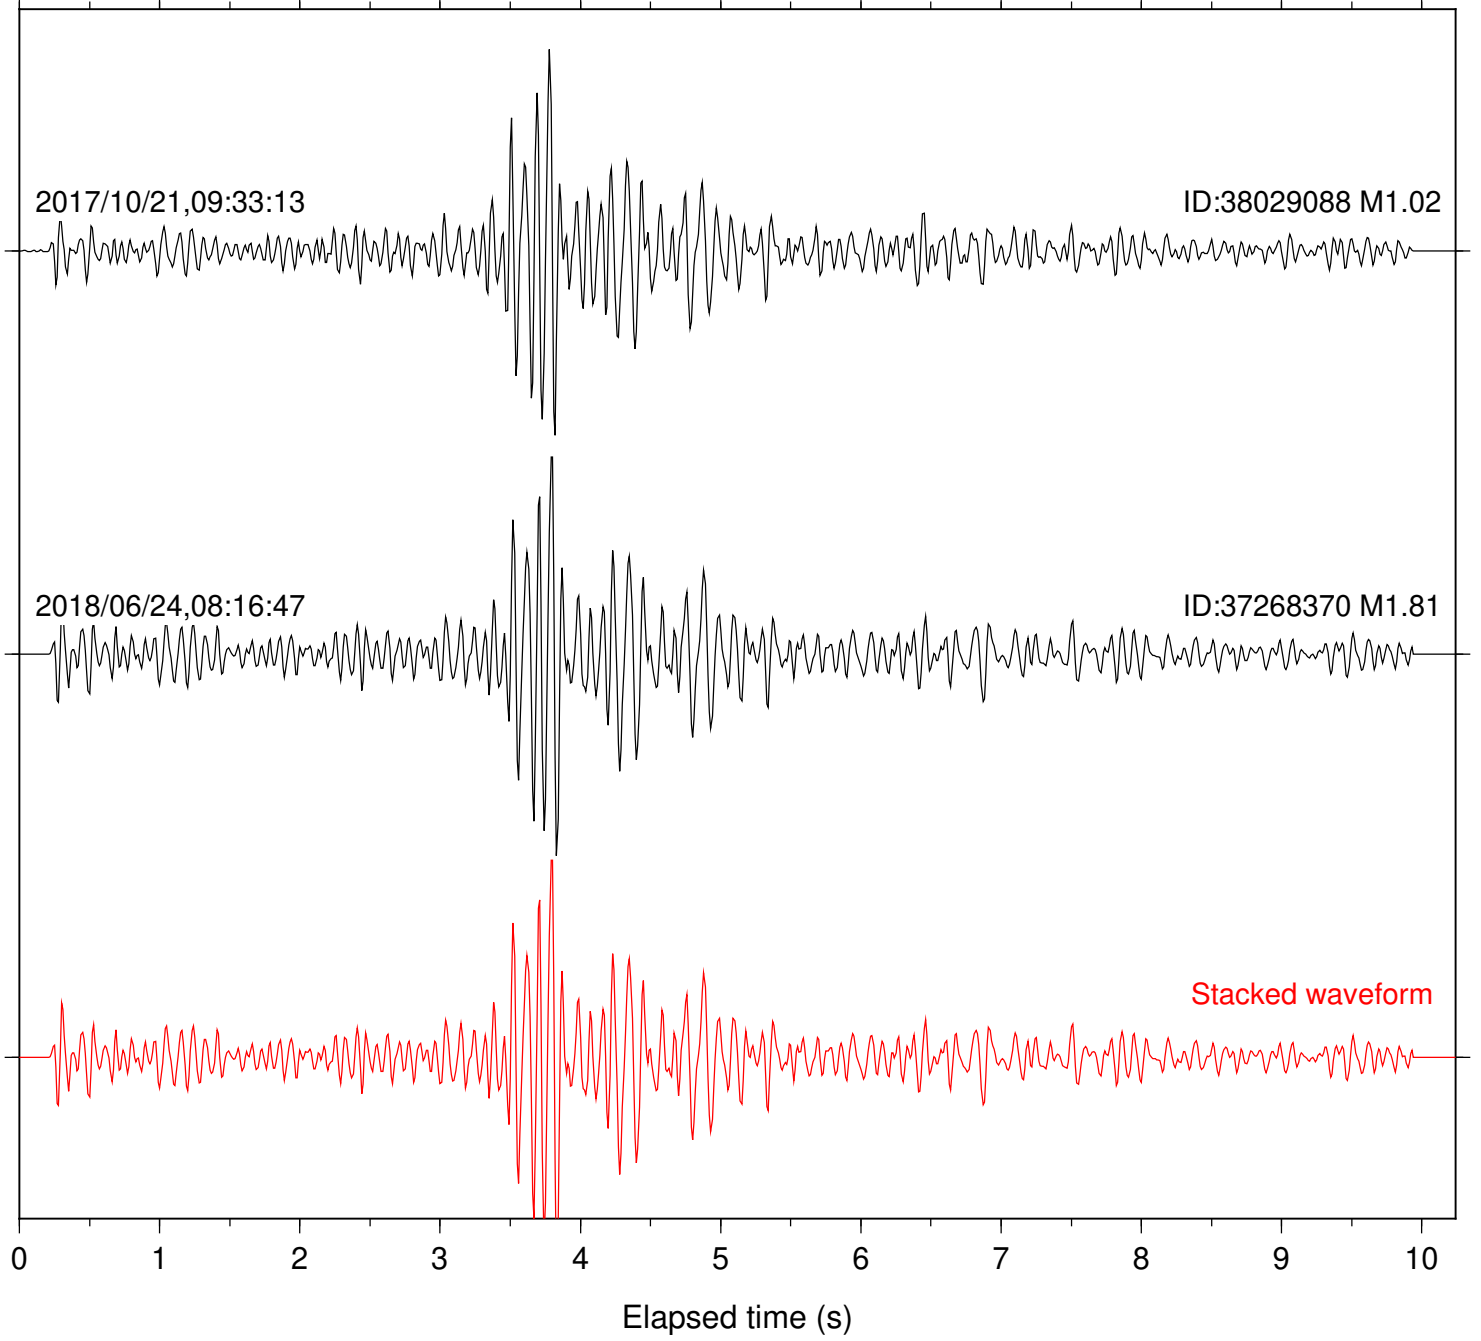

Station: B082 Com: EHZ

Focal depth: 5.02 km

Station: B093 Com: EHZ

Focal depth: 5.02 km

2017/10/21,09:33:13

ID:38029088 M1.02

2018/06/24,08:16:47

ID:37268370 M1.81

Stacked waveform

0 1 2 3 4 5 6 7 8 9 10
Elapsed time (s)

Station: B946 Com: EHZ

Focal depth: 5.02 km

Station: CSH Com: HHZ

Focal depth: 5.02 km

Station: HMT2 Com: HHZ

Focal depth: 5.02 km

Station: POB2 Com: HHZ

Focal depth: 5.02 km

Station: SND Com: HHZ

Focal depth: 5.02 km