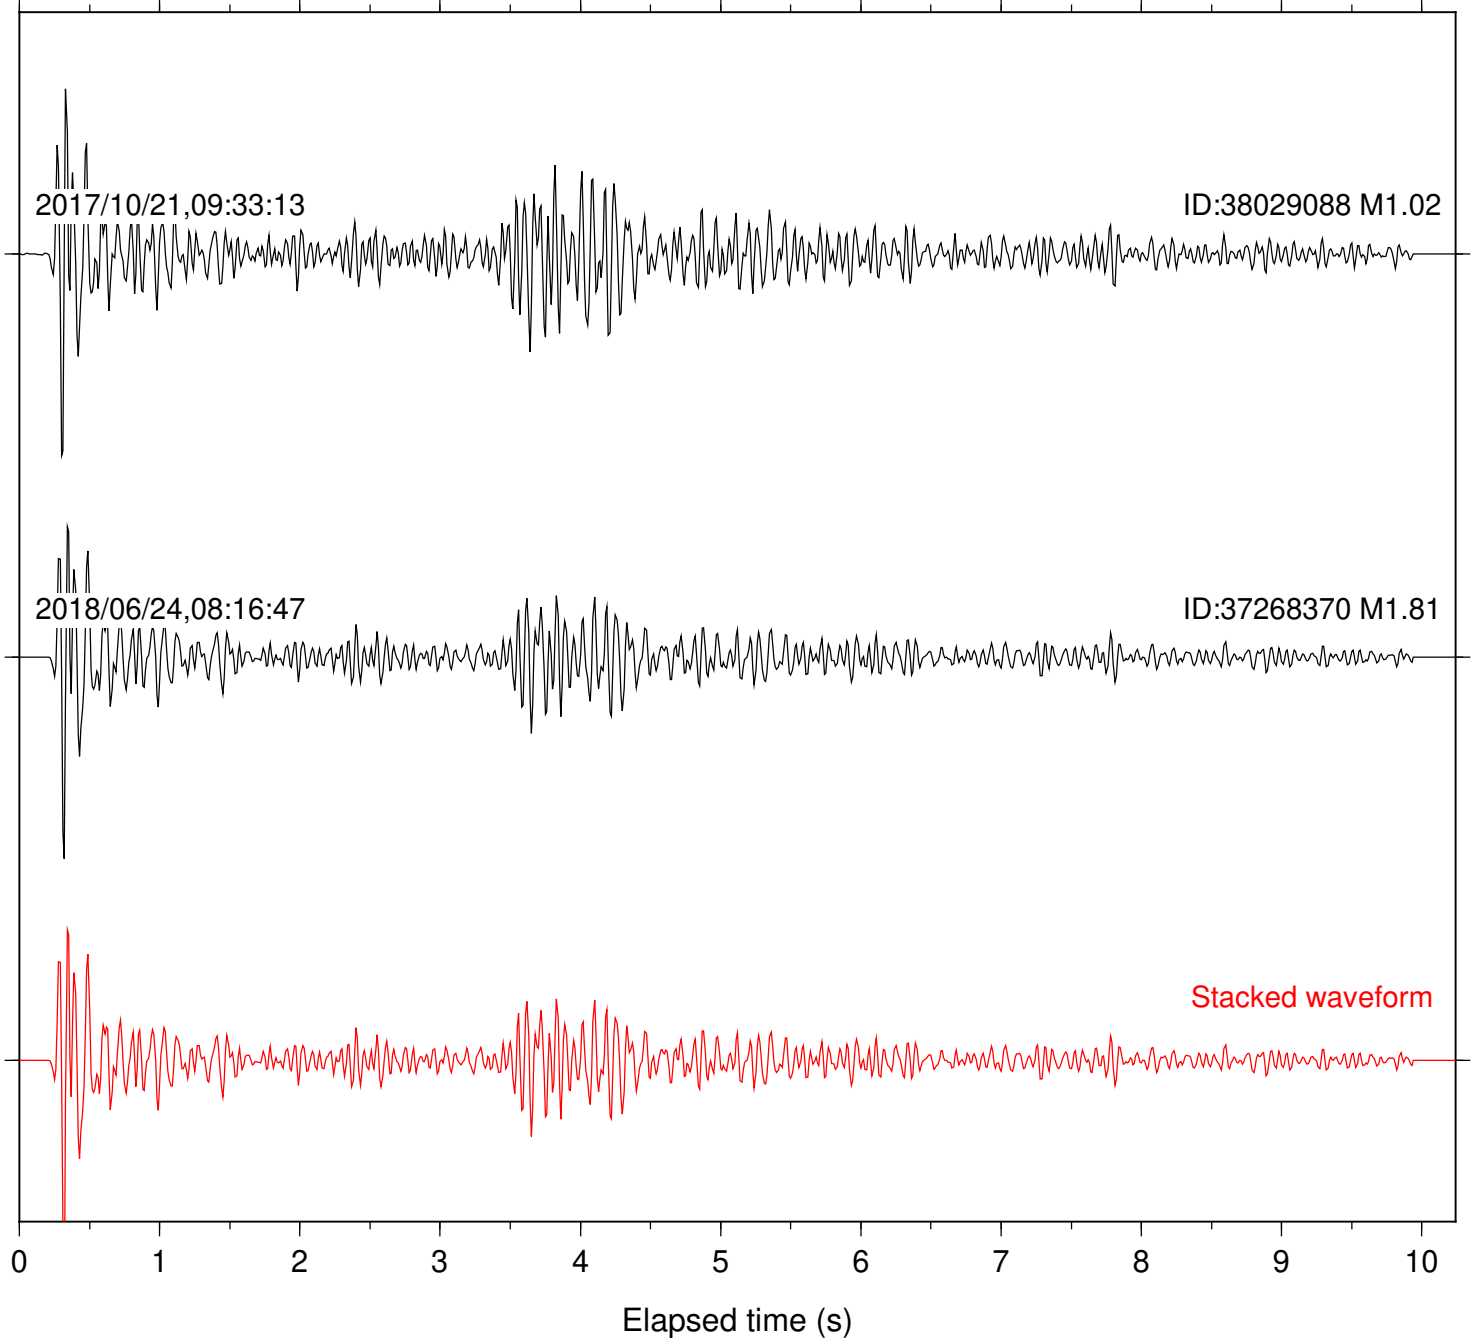

Station: B082 Com: EHZ

Focal depth: 5.02 km

Station: B093 Com: EHZ

Focal depth: 5.02 km

2017/10/21,09:33:13

ID:38029088 M1.02

2018/06/24,08:16:47

ID:37268370 M1.81

Stacked waveform

0 1 2 3 4 5 6 7 8 9 10
Elapsed time (s)

Station: B946 Com: EHZ

Focal depth: 5.02 km

Station: CSH Com: HHZ

Focal depth: 5.02 km

Station: HMT2 Com: HHZ

Focal depth: 5.02 km

Station: POB2 Com: HHZ

Focal depth: 5.02 km

Station: SND Com: HHZ

Focal depth: 5.02 km