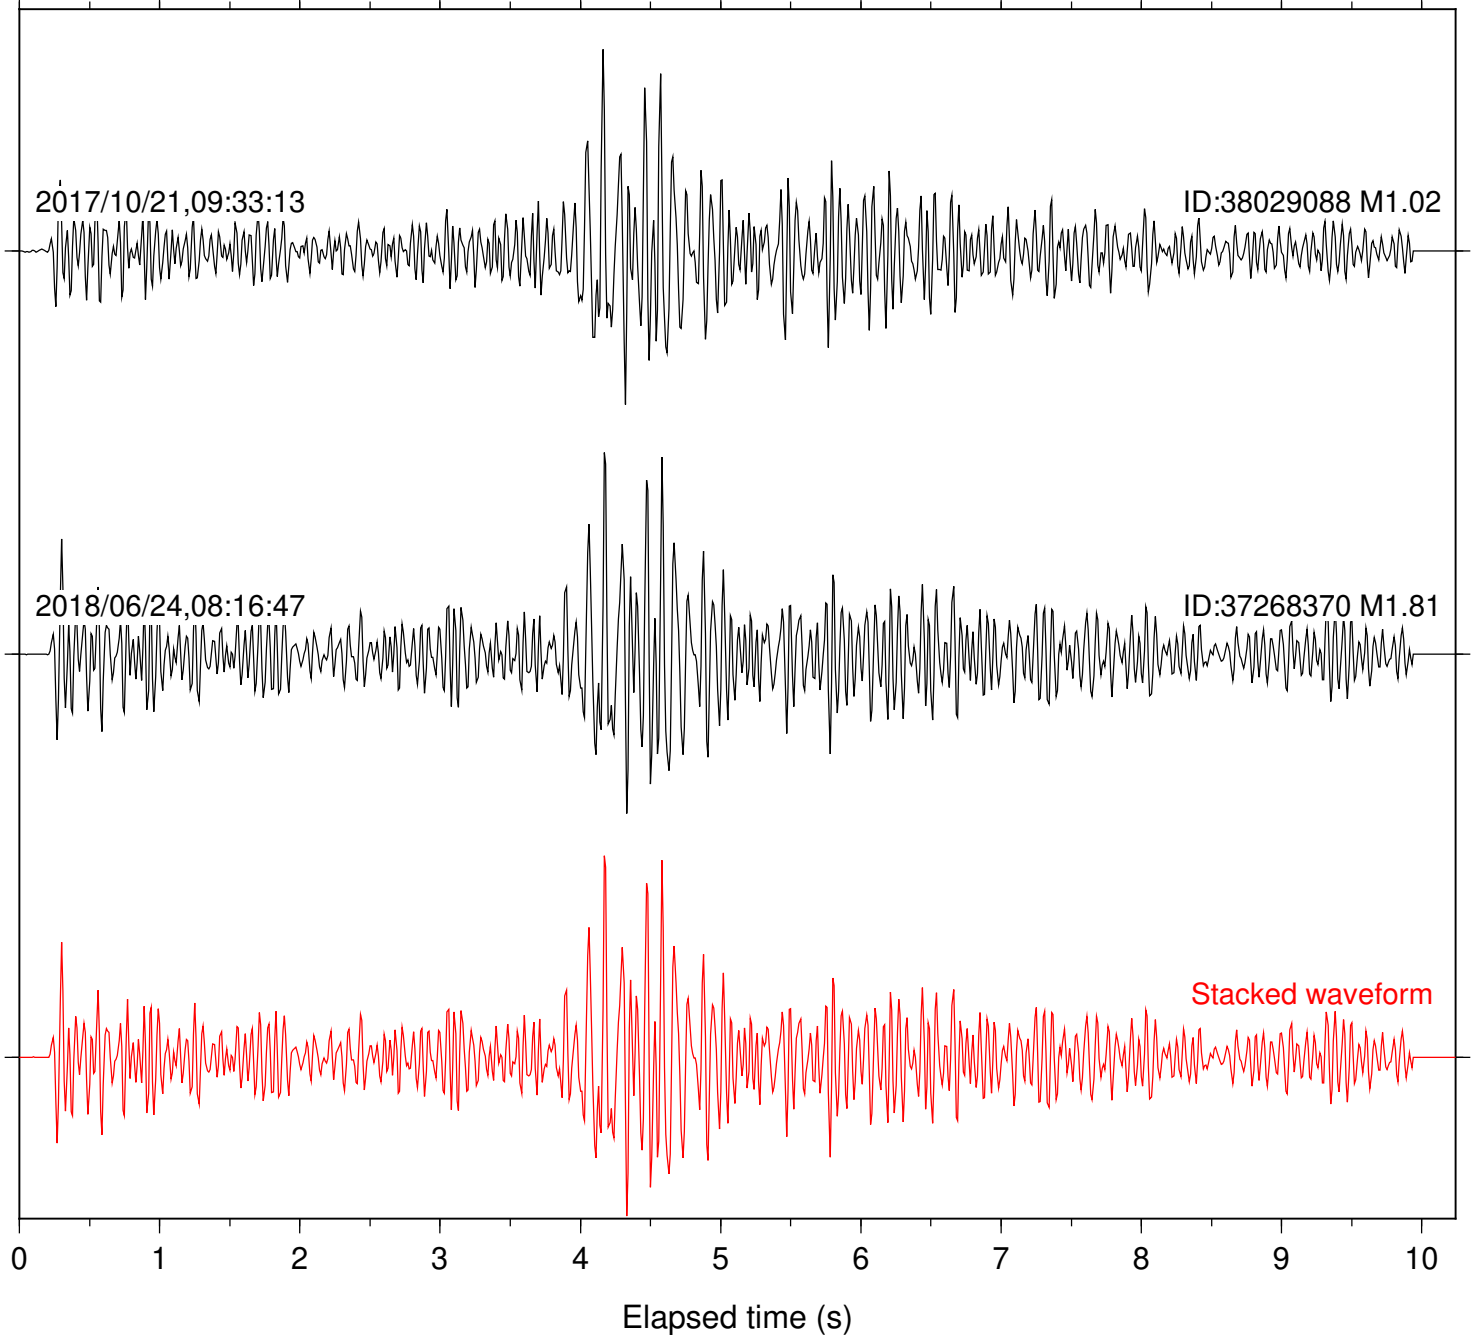

Station: B082 Com: EHZ

Focal depth: 5.02 km

Station: B093 Com: EHZ

Focal depth: 5.02 km

2017/10/21,09:33:13

ID:38029088 M1.02

2018/06/24,08:16:47

ID:37268370 M1.81

Stacked waveform

0 1 2 3 4 5 6 7 8 9 10
Elapsed time (s)

Station: B946 Com: EHZ

Focal depth: 5.02 km

Station: CSH Com: HHZ

Focal depth: 5.02 km

Station: HMT2 Com: HHZ

Focal depth: 5.02 km

Station: POB2 Com: HHZ

Focal depth: 5.02 km

Station: SND Com: HHZ

Focal depth: 5.02 km