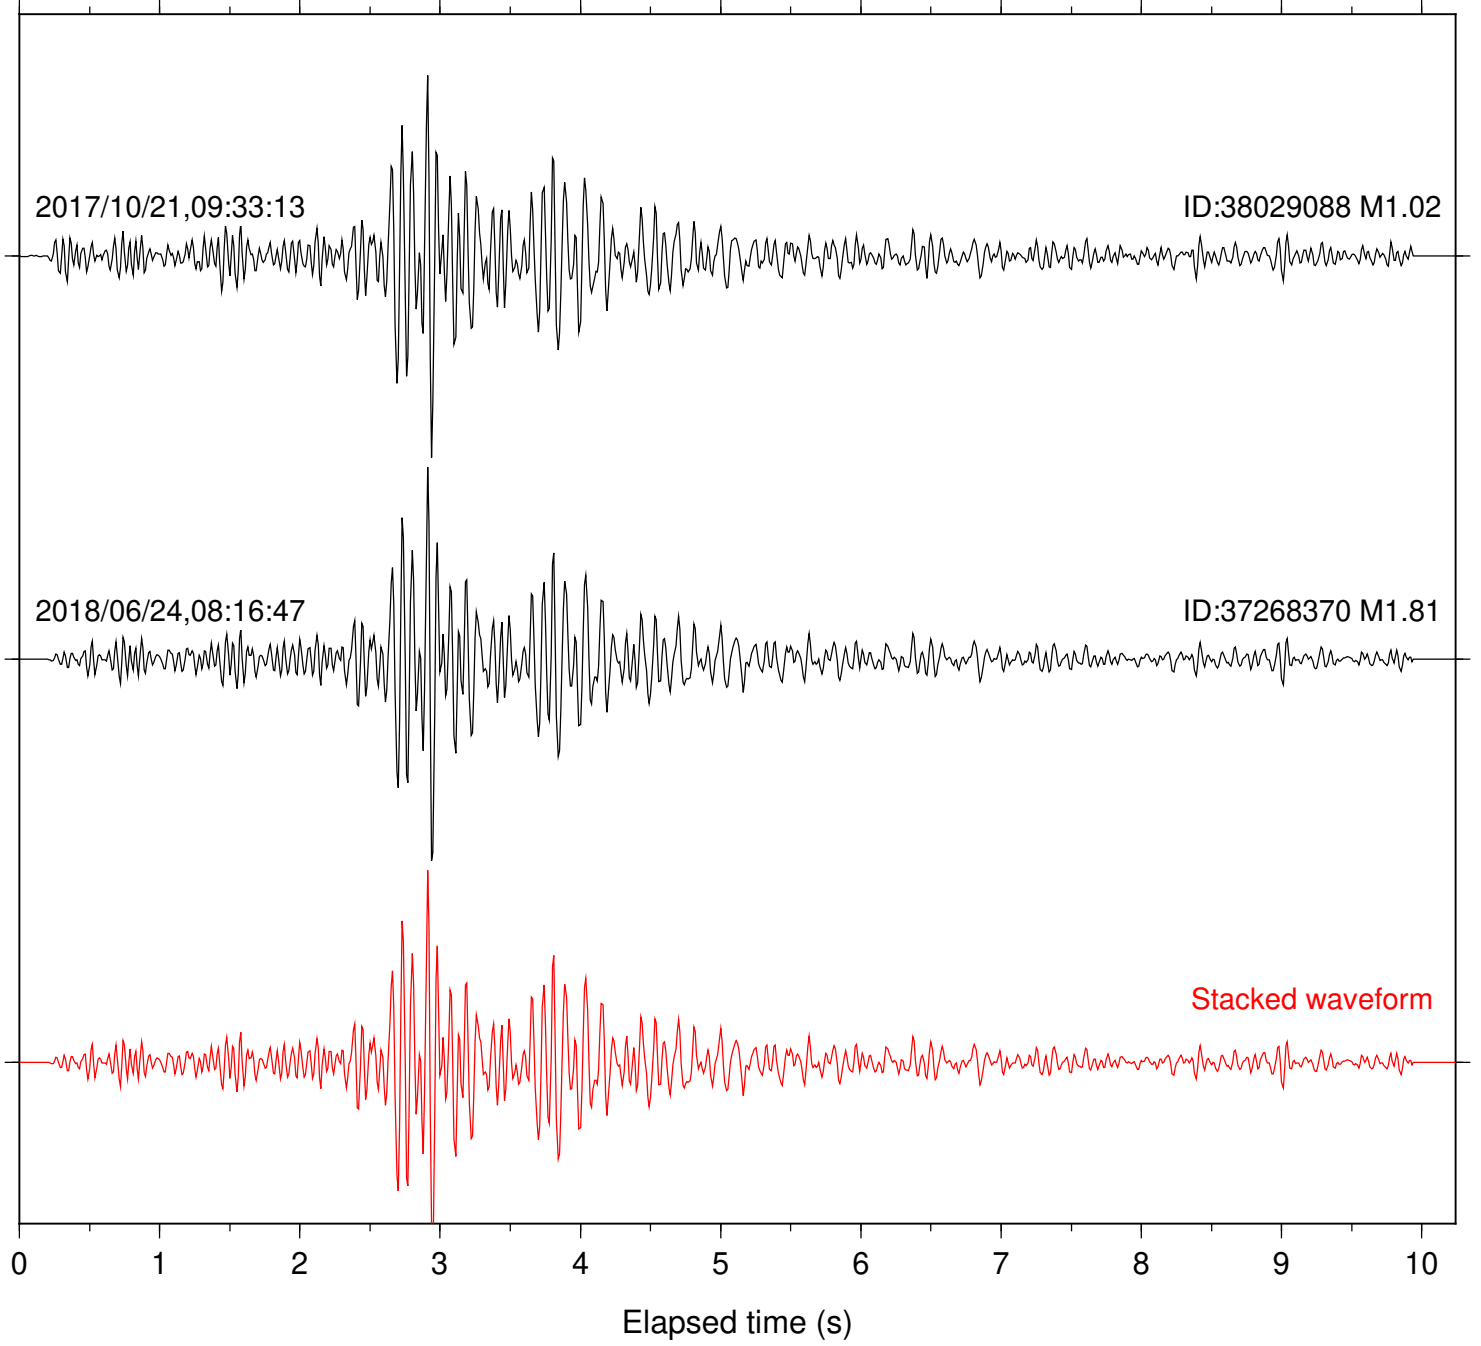

Station: B082 Com: EHZ

Focal depth: 5.02 km

Station: B093 Com: EHZ

Focal depth: 5.02 km

2017/10/21,09:33:13

ID:38029088 M1.02

2018/06/24,08:16:47

ID:37268370 M1.81

Stacked waveform

0 1 2 3 4 5 6 7 8 9 10
Elapsed time (s)

Station: B946 Com: EHZ

Focal depth: 5.02 km

Station: CSH Com: HHZ

Focal depth: 5.02 km

Station: HMT2 Com: HHZ

Focal depth: 5.02 km

Station: POB2 Com: HHZ

Focal depth: 5.02 km

Station: SND Com: HHZ

Focal depth: 5.02 km