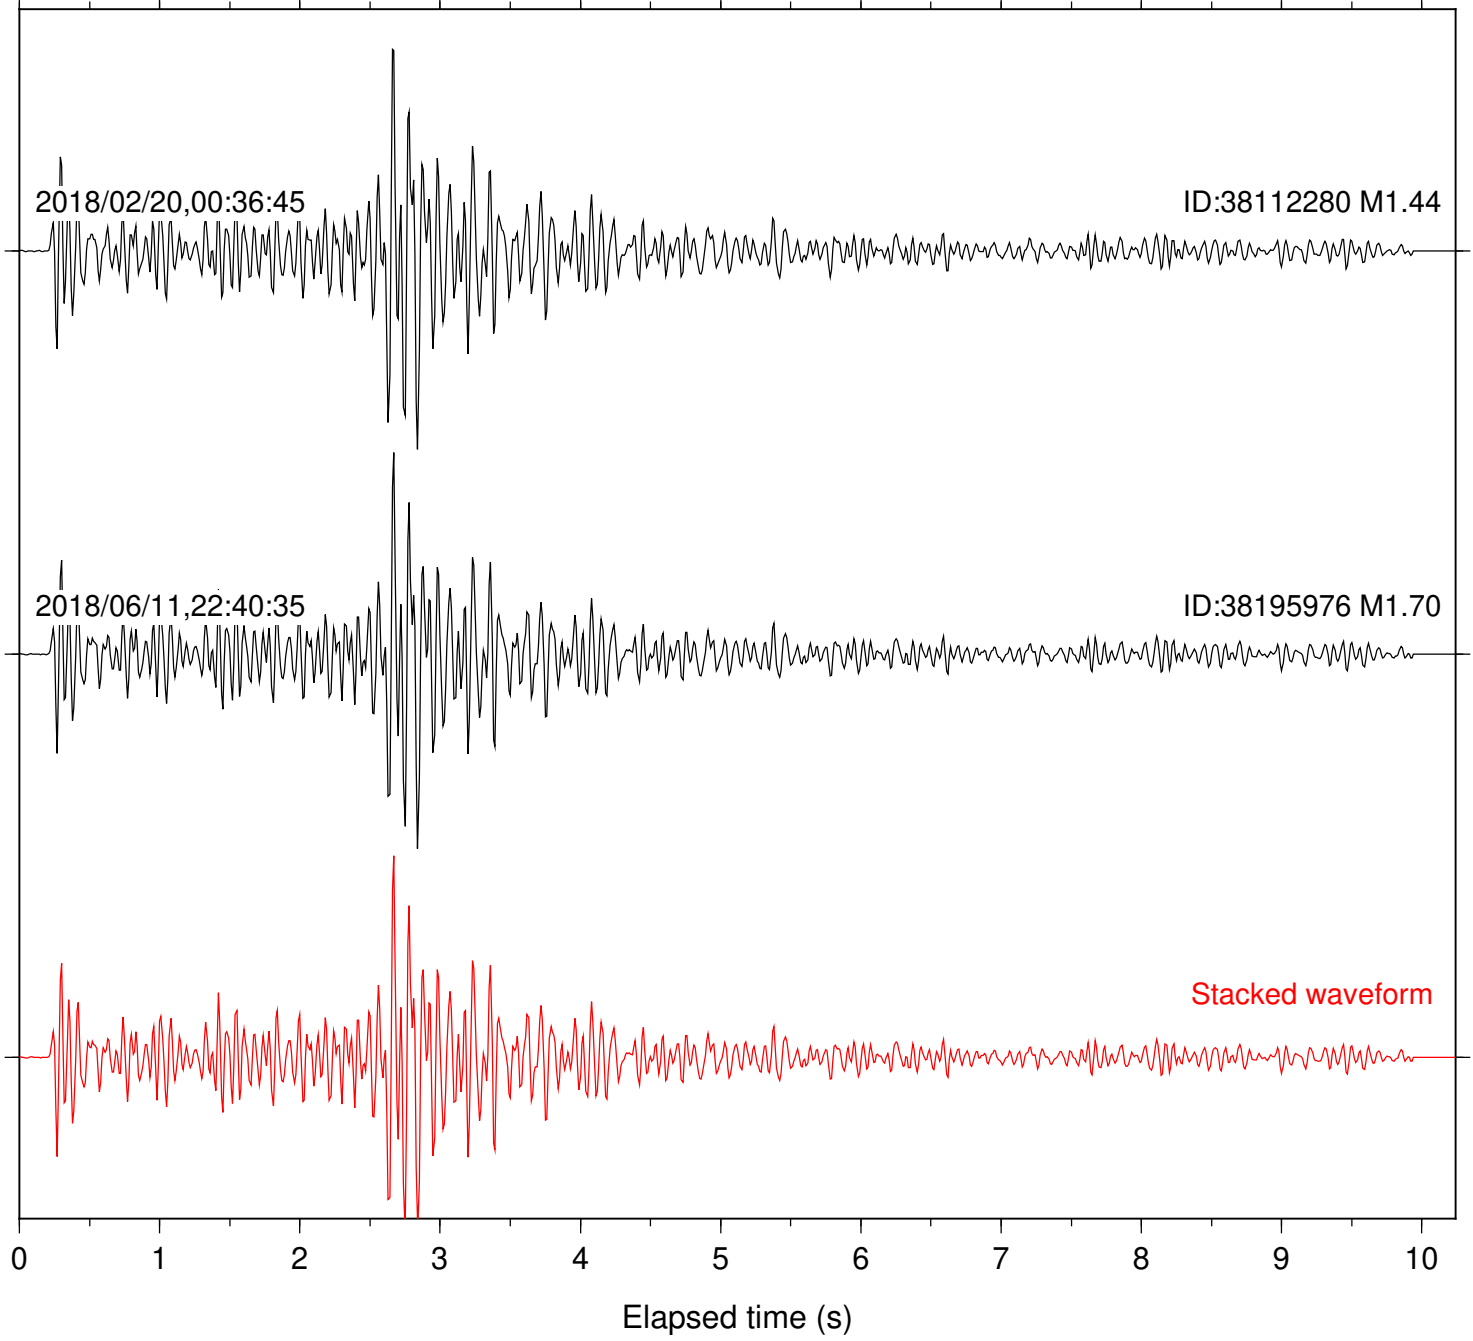

Station: B081 Com: EHZ

Focal depth: 5.77 km

Station: B082 Com: EHZ

Focal depth: 5.77 km

Station: B084 Com: EHZ

Focal depth: 5.77 km

Station: B087 Com: EHZ

Focal depth: 5.77 km

Station: B088 Com: EHZ

Focal depth: 5.77 km

Station: B093 Com: EHZ

Focal depth: 5.77 km

2018/02/20,00:36:45

ID:38112280 M1.44

2018/06/11,22:40:35

ID:38195976 M1.70

Focal depth: 5.77 km

Station: CSH Com: HHZ

Focal depth: 5.77 km

Station: FRD Com: HHZ

Focal depth: 5.77 km

Station: HMT2 Com: HHZ

Focal depth: 5.77 km

Station: KNW Com: HHZ

Focal depth: 5.77 km

Station: SND Com: HHZ

Focal depth: 5.77 km