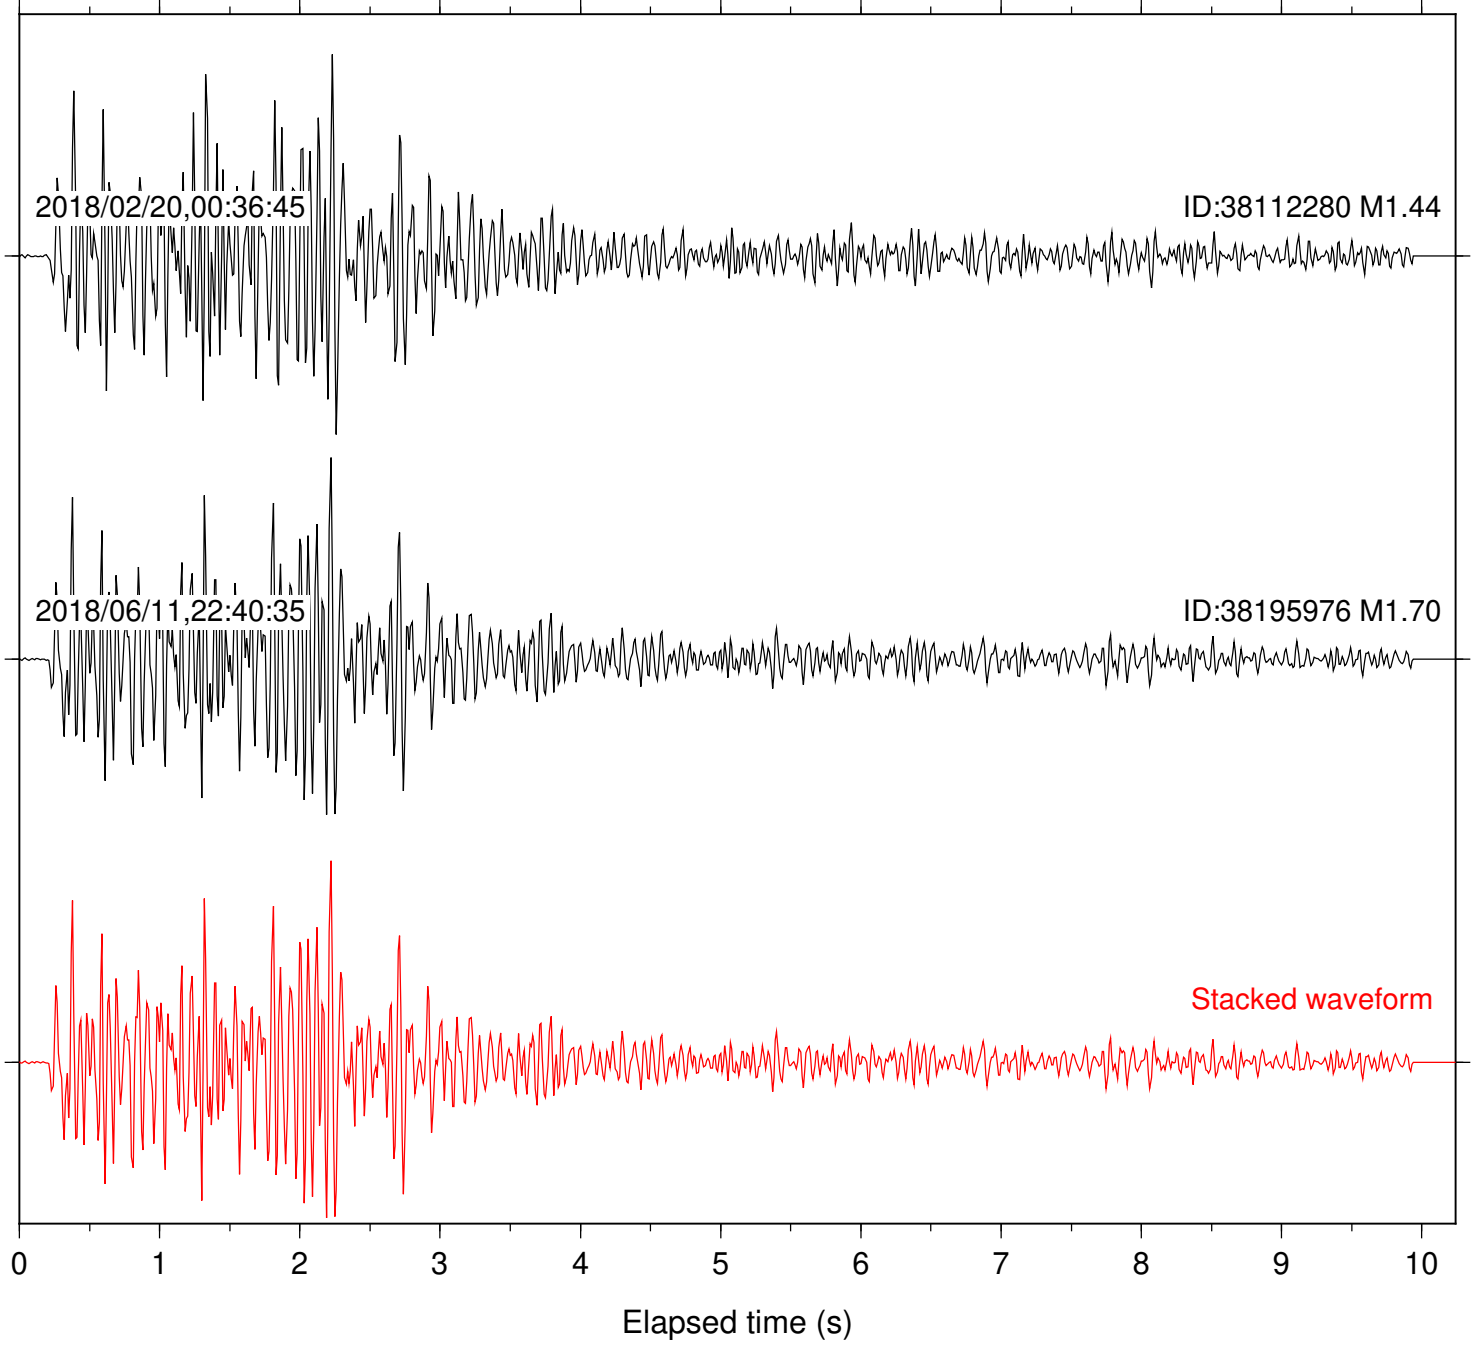

Stacked waveform

0 1 2 3 4 5 6 7 8 9 10

Elapsed time (s)

Station: B946 Com: EHZ

Focal depth: 5.77 km

Station: BAC Com: EHZ

Focal depth: 5.77 km

Station: CRY Com: HHZ

Focal depth: 5.77 km

Station: CSH Com: HHZ

Focal depth: 5.77 km

Station: FRD Com: HHZ

Focal depth: 5.77 km

Station: HMT2 Com: HHZ

Focal depth: 5.77 km

Station: KNW Com: HHZ

Focal depth: 5.77 km

Station: LKH Com: HHZ

Focal depth: 5.77 km

Station: PFO Com: HHZ

Focal depth: 5.77 km

Station: PLM Com: HHZ

Focal depth: 5.77 km

Station: POB2 Com: HHZ

Focal depth: 5.77 km

Station: SND Com: HHZ

Focal depth: 5.77 km