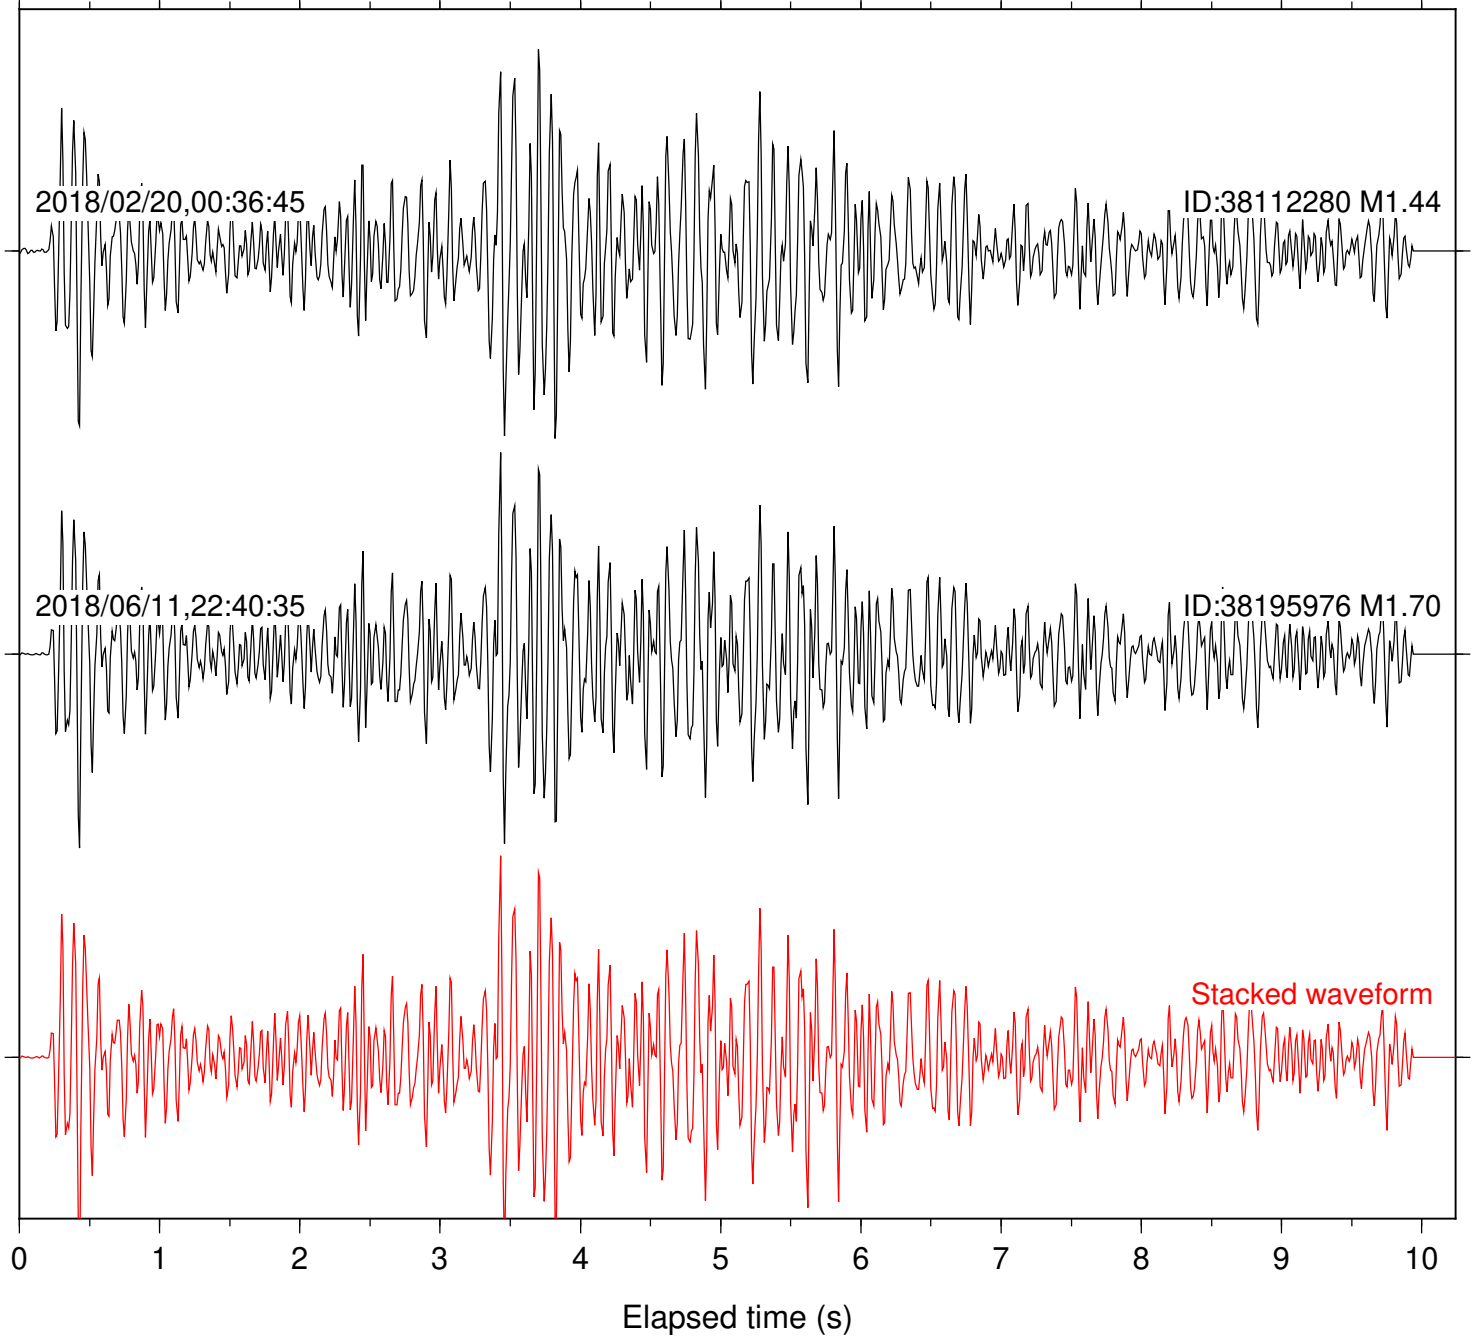

Station: B088 Com: EHZ

Focal depth: 5.77 km

Station: B093 Com: EHZ

Focal depth: 5.77 km

2018/02/20,00:36:45

ID:38112280 M1.44

2018/06/11,22:40:35

ID:38195976 M1.70

Stacked waveform

0 1 2 3 4 5 6 7 8 9 10

Elapsed time (s)

Station: B946 Com: EHZ

Focal depth: 5.77 km

Station: BAC Com: EHZ

Focal depth: 5.77 km

Station: CRY Com: HHZ

Focal depth: 5.77 km

Station: CSH Com: HHZ

Focal depth: 5.77 km

Station: FRD Com: HHZ

Focal depth: 5.77 km

Station: HMT2 Com: HHZ

Focal depth: 5.77 km

Station: KNW Com: HHZ

Focal depth: 5.77 km

Station: SND Com: HHZ

Focal depth: 5.77 km