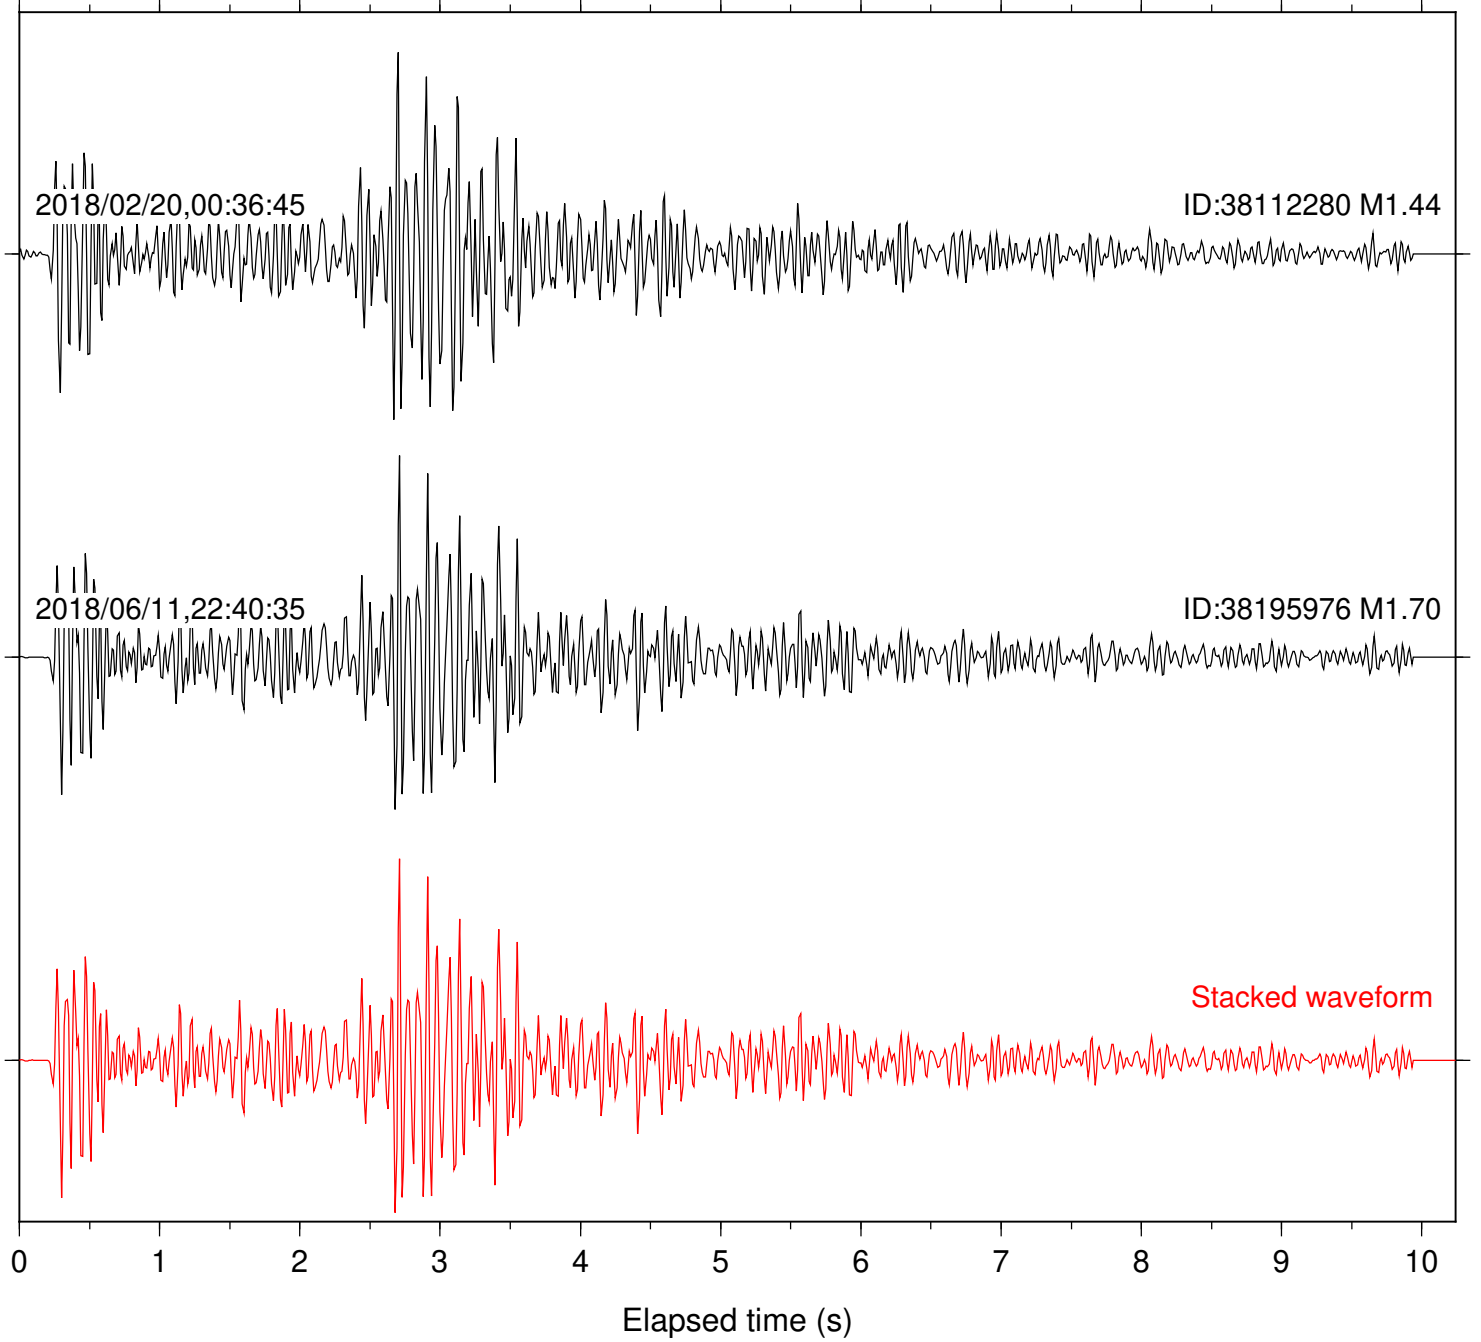

Station: B088 Com: EHZ

Focal depth: 5.77 km

Station: B093 Com: EHZ

Focal depth: 5.77 km

2018/02/20,00:36:45

ID:38112280 M1.44

2018/06/11,22:40:35

ID:38195976 M1.70

Focal depth: 5.77 km

Station: CSH Com: HHZ

Focal depth: 5.77 km

Station: FRD Com: HHZ

Focal depth: 5.77 km

Station: HMT2 Com: HHZ

Focal depth: 5.77 km

Station: KNW Com: HHZ

Focal depth: 5.77 km

Station: LKH Com: HHZ

Focal depth: 5.77 km

Station: PFO Com: HHZ

Focal depth: 5.77 km

Station: PLM Com: HHZ

Focal depth: 5.77 km

Station: POB2 Com: HHZ

Focal depth: 5.77 km

Station: SND Com: HHZ

Focal depth: 5.77 km