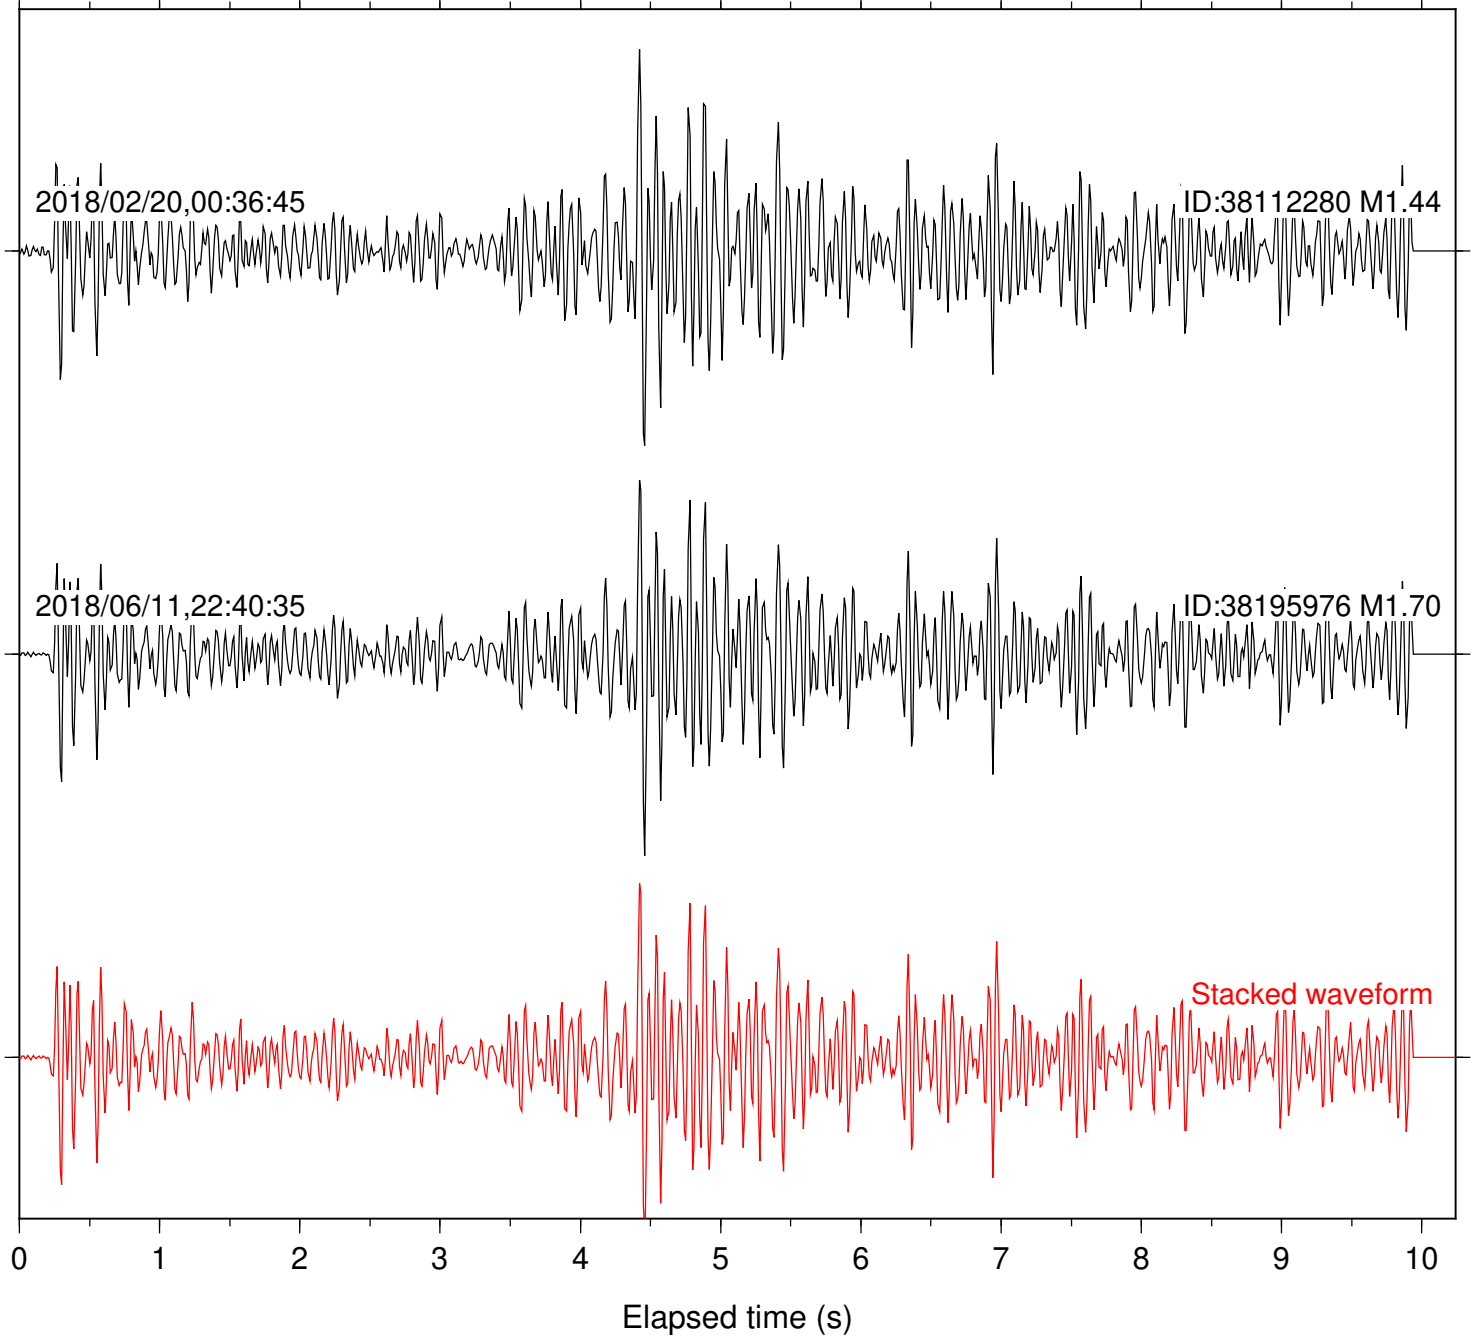

Station: B088 Com: EHZ

Focal depth: 5.77 km

Station: B093 Com: EHZ

Focal depth: 5.77 km

2018/02/20,00:36:45

ID:38112280 M1.44

2018/06/11,22:40:35

ID:38195976 M1.70

Focal depth: 5.77 km

Station: CSH Com: HHZ

Focal depth: 5.77 km

Station: FRD Com: HHZ

Focal depth: 5.77 km

Station: HMT2 Com: HHZ

Focal depth: 5.77 km

Station: KNW Com: HHZ

Focal depth: 5.77 km

Station: LKH Com: HHZ

Focal depth: 5.77 km

Station: PFO Com: HHZ

Focal depth: 5.77 km

Station: PLM Com: HHZ

Focal depth: 5.77 km

Station: POB2 Com: HHZ

Focal depth: 5.77 km

Station: SND Com: HHZ

Focal depth: 5.77 km