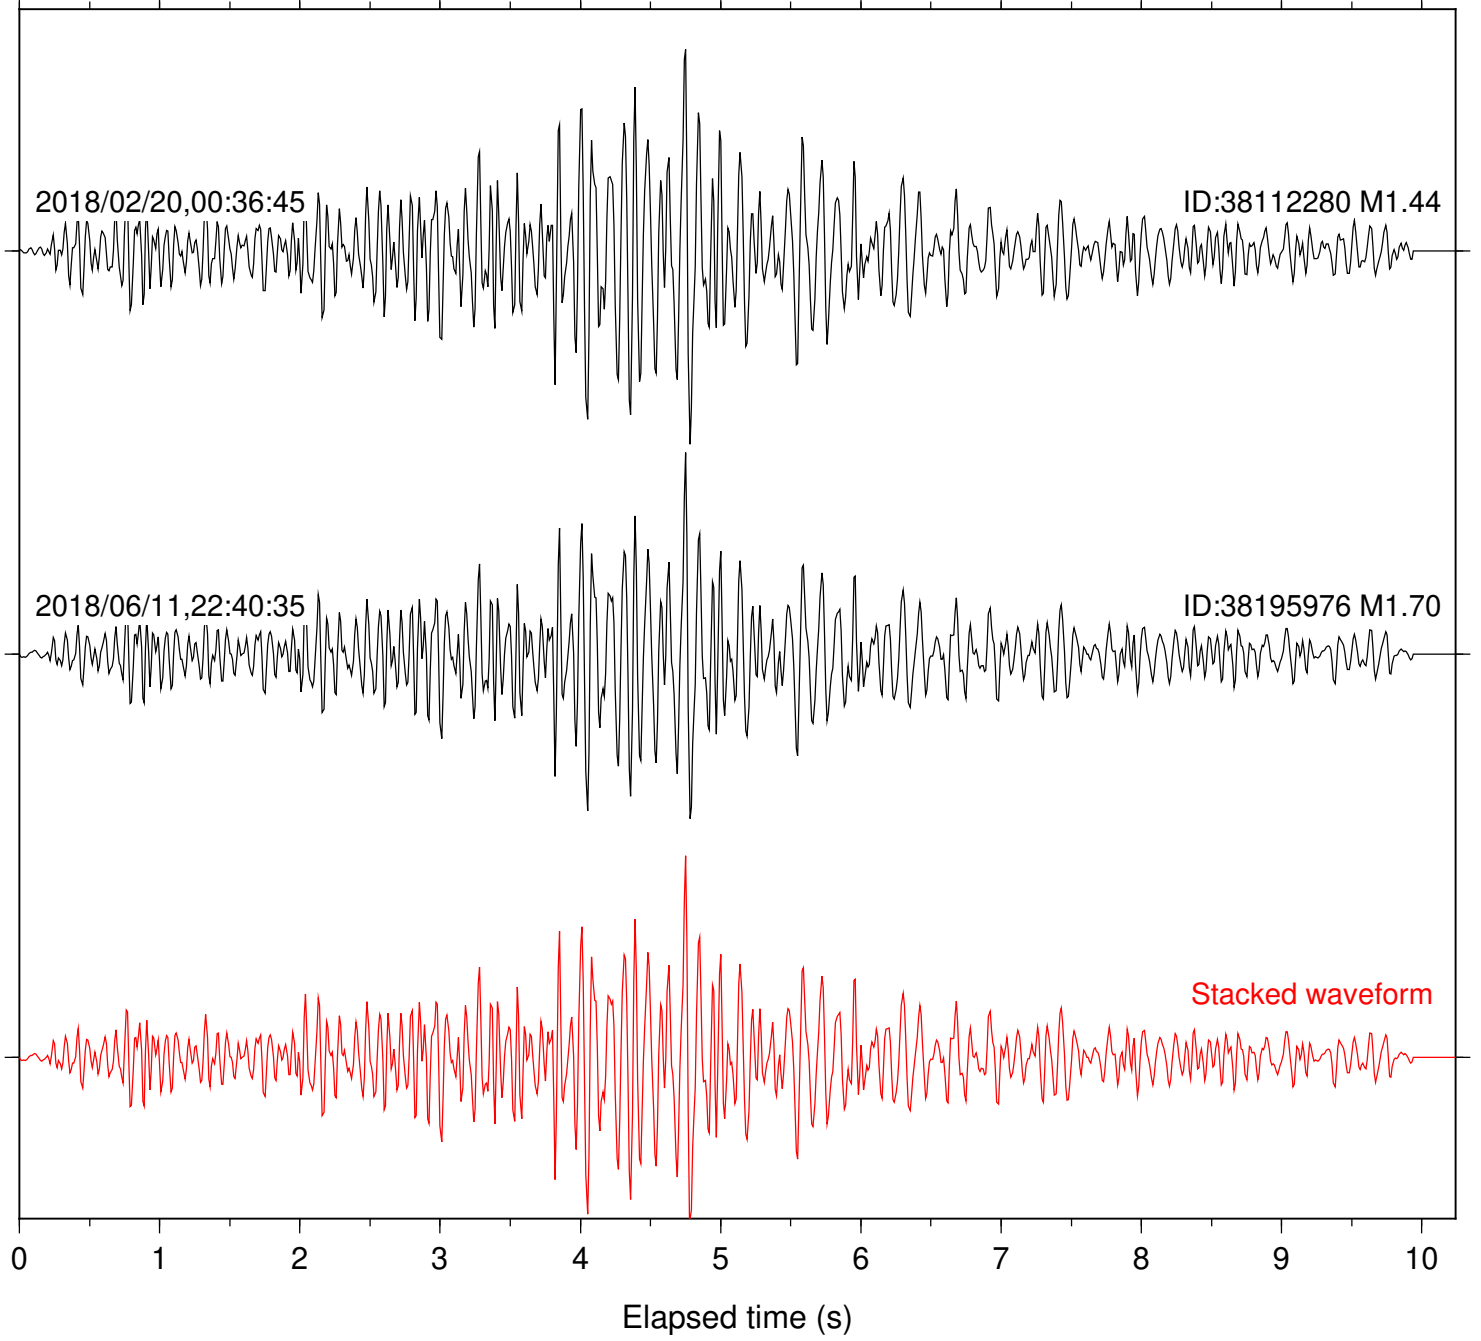

Station: B088 Com: EHZ

Focal depth: 5.77 km

Station: B093 Com: EHZ

Focal depth: 5.77 km

2018/02/20,00:36:45

ID:38112280 M1.44

2018/06/11,22:40:35

ID:38195976 M1.70

Focal depth: 5.77 km

Station: CSH Com: HHZ

Focal depth: 5.77 km

Station: FRD Com: HHZ

Focal depth: 5.77 km

Station: HMT2 Com: HHZ

Focal depth: 5.77 km

Station: KNW Com: HHZ

Focal depth: 5.77 km

Station: LKH Com: HHZ

Focal depth: 5.77 km

Station: PFO Com: HHZ

Focal depth: 5.77 km

Station: PLM Com: HHZ

Focal depth: 5.77 km

Station: POB2 Com: HHZ

Focal depth: 5.77 km

Station: SND Com: HHZ

Focal depth: 5.77 km