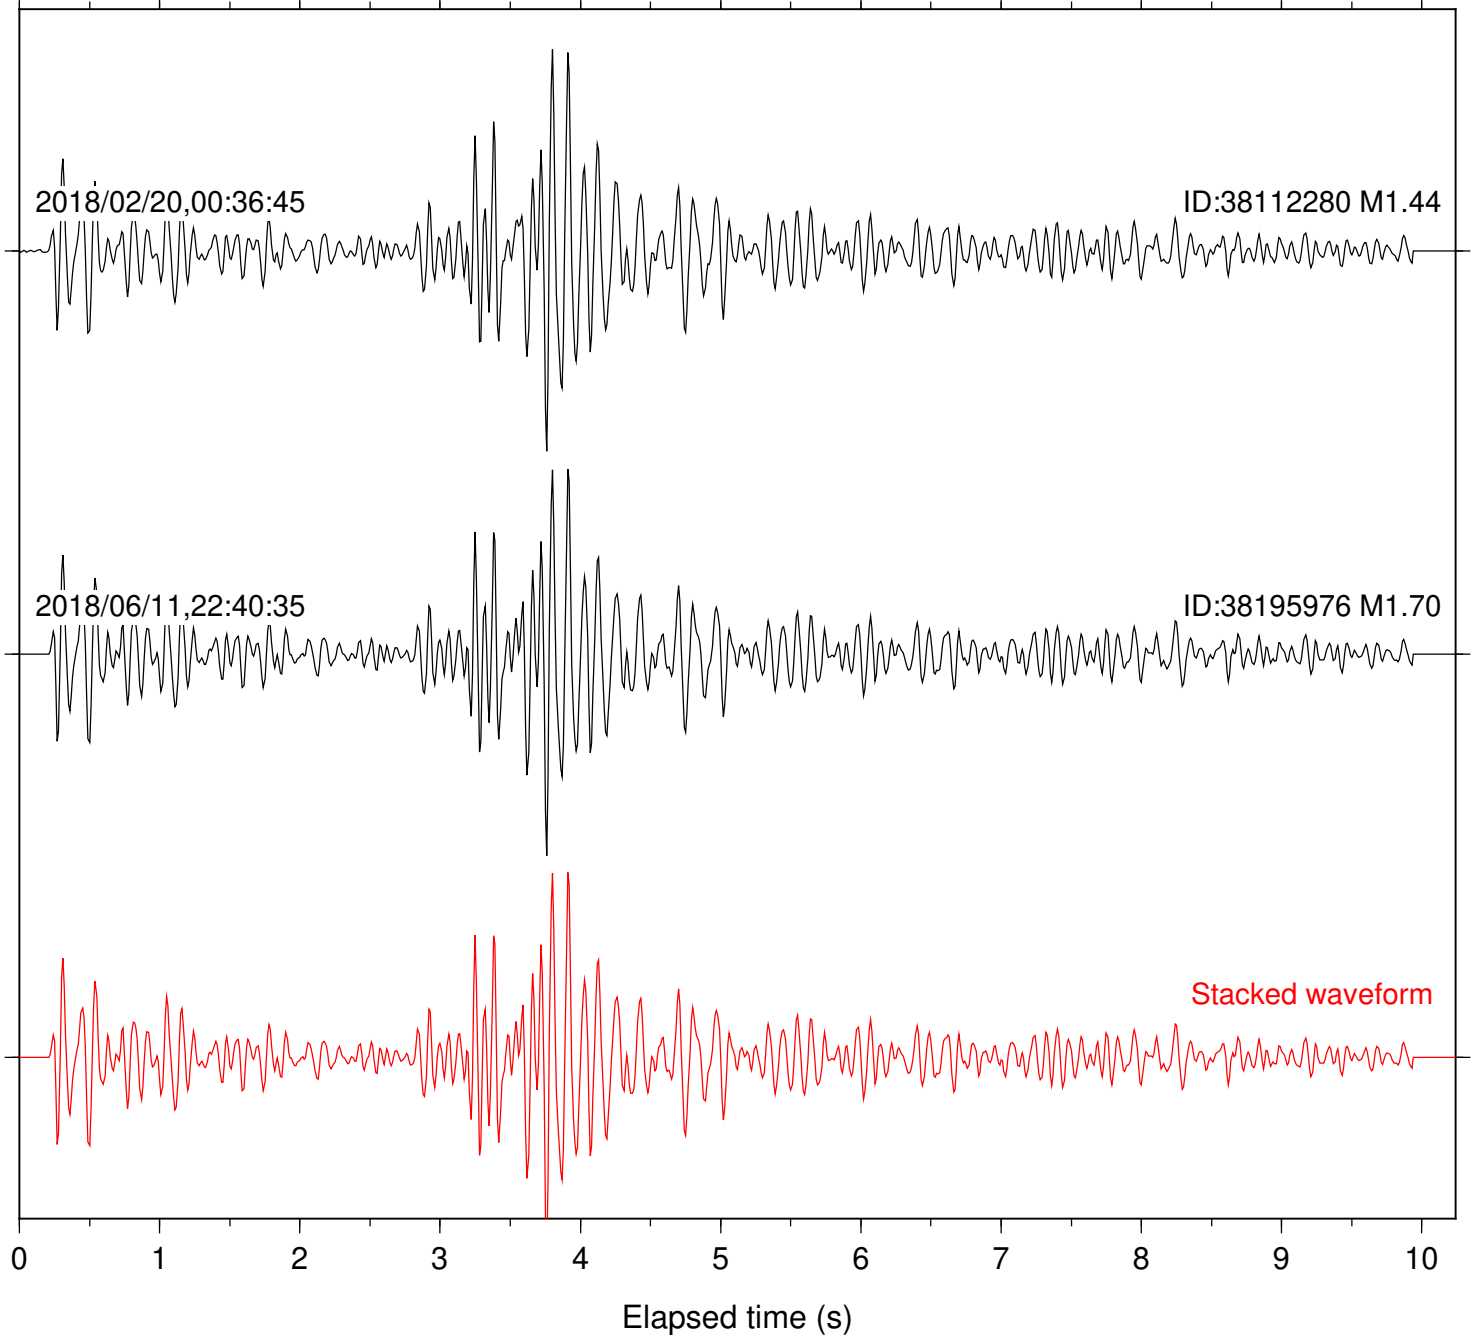

Station: B088 Com: EHZ

Focal depth: 5.77 km

Station: B093 Com: EHZ

Focal depth: 5.77 km

2018/02/20,00:36:45

ID:38112280 M1.44

2018/06/11,22:40:35

ID:38195976 M1.70

Focal depth: 5.77 km

Station: CSH Com: HHZ

Focal depth: 5.77 km

Station: FRD Com: HHZ

Focal depth: 5.77 km

Station: HMT2 Com: HHZ

Focal depth: 5.77 km

Station: KNW Com: HHZ

Focal depth: 5.77 km

Station: LKH Com: HHZ

Focal depth: 5.77 km

Station: PFO Com: HHZ

Focal depth: 5.77 km

Station: PLM Com: HHZ

Focal depth: 5.77 km

Station: POB2 Com: HHZ

Focal depth: 5.77 km

Station: SND Com: HHZ

Focal depth: 5.77 km