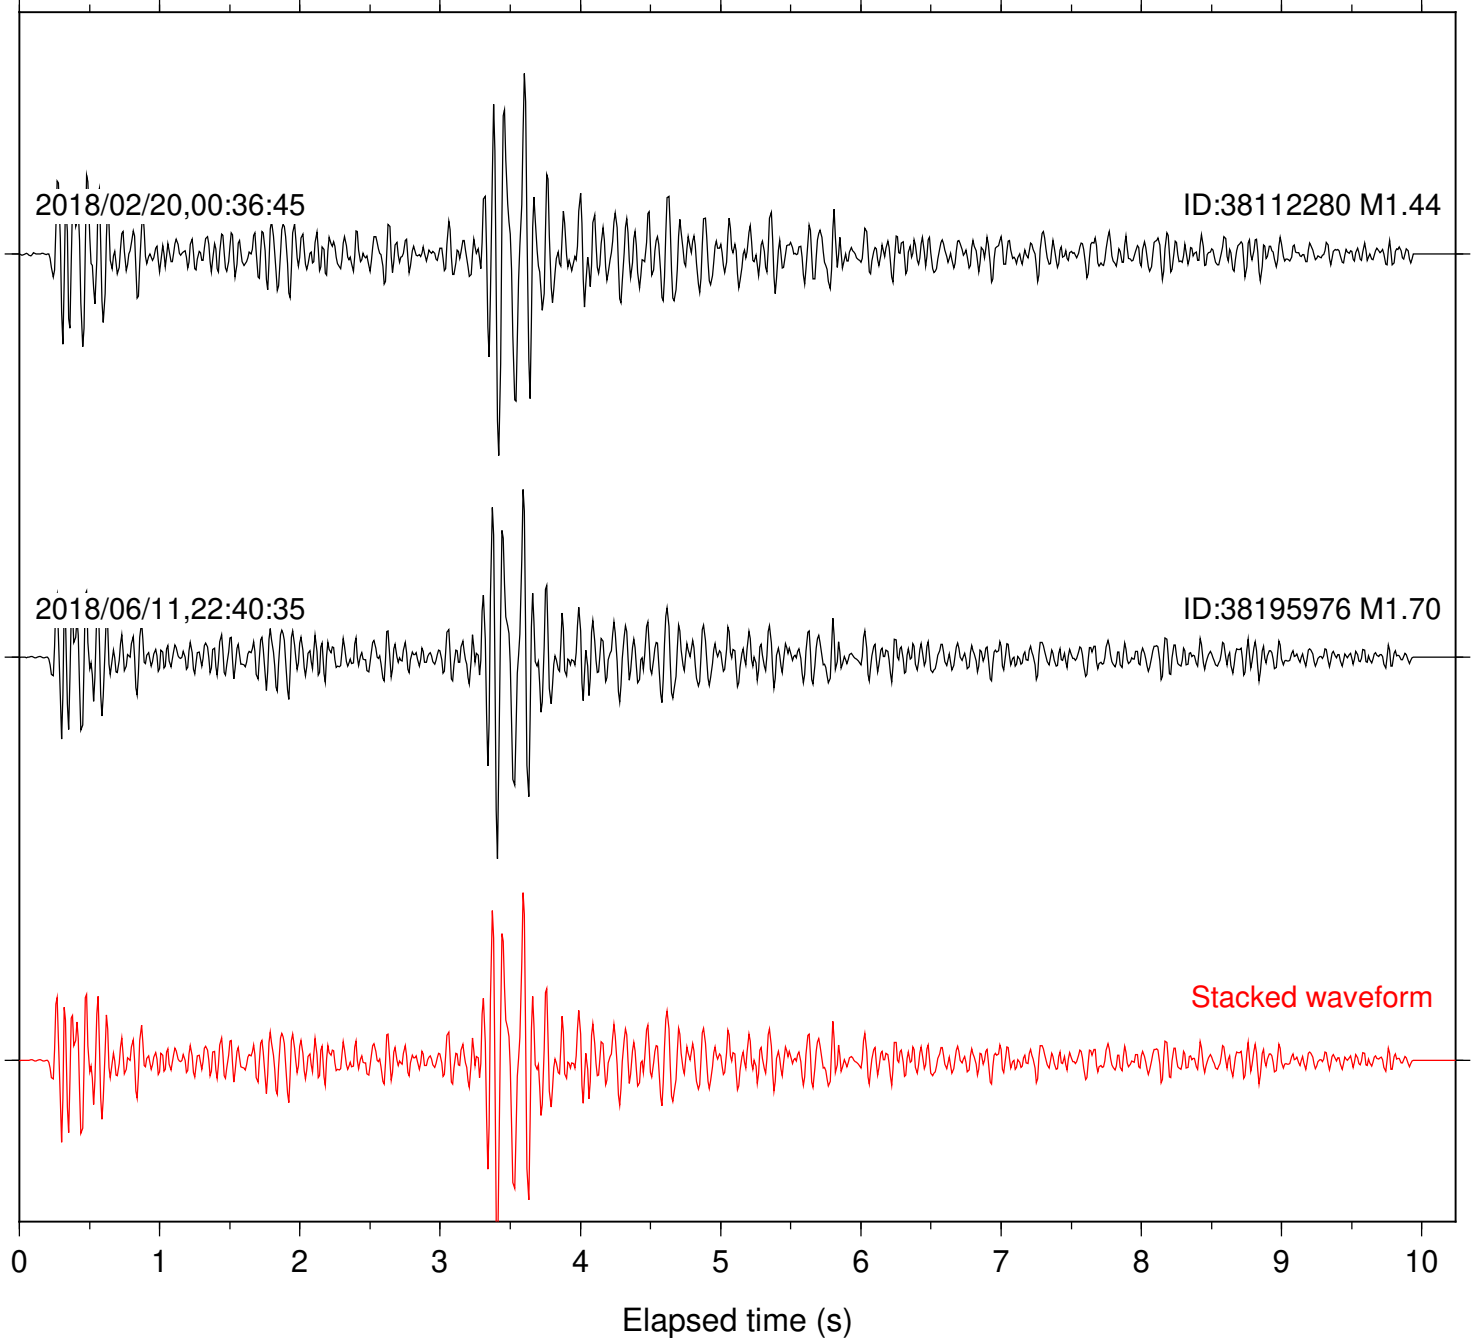

Station: B081 Com: EHZ

Focal depth: 5.77 km

Station: B082 Com: EHZ

Focal depth: 5.77 km

Station: B084 Com: EHZ

Focal depth: 5.77 km

Station: B087 Com: EHZ

Focal depth: 5.77 km

Station: B088 Com: EHZ

Focal depth: 5.77 km

Station: B093 Com: EHZ

Focal depth: 5.77 km

2018/02/20,00:36:45

ID:38112280 M1.44

2018/06/11,22:40:35

ID:38195976 M1.70

Focal depth: 5.77 km

Station: CSH Com: HHZ

Focal depth: 5.77 km

Station: FRD Com: HHZ

Focal depth: 5.77 km

Station: HMT2 Com: HHZ

Focal depth: 5.77 km

Station: KNW Com: HHZ

Focal depth: 5.77 km

Station: SND Com: HHZ

Focal depth: 5.77 km