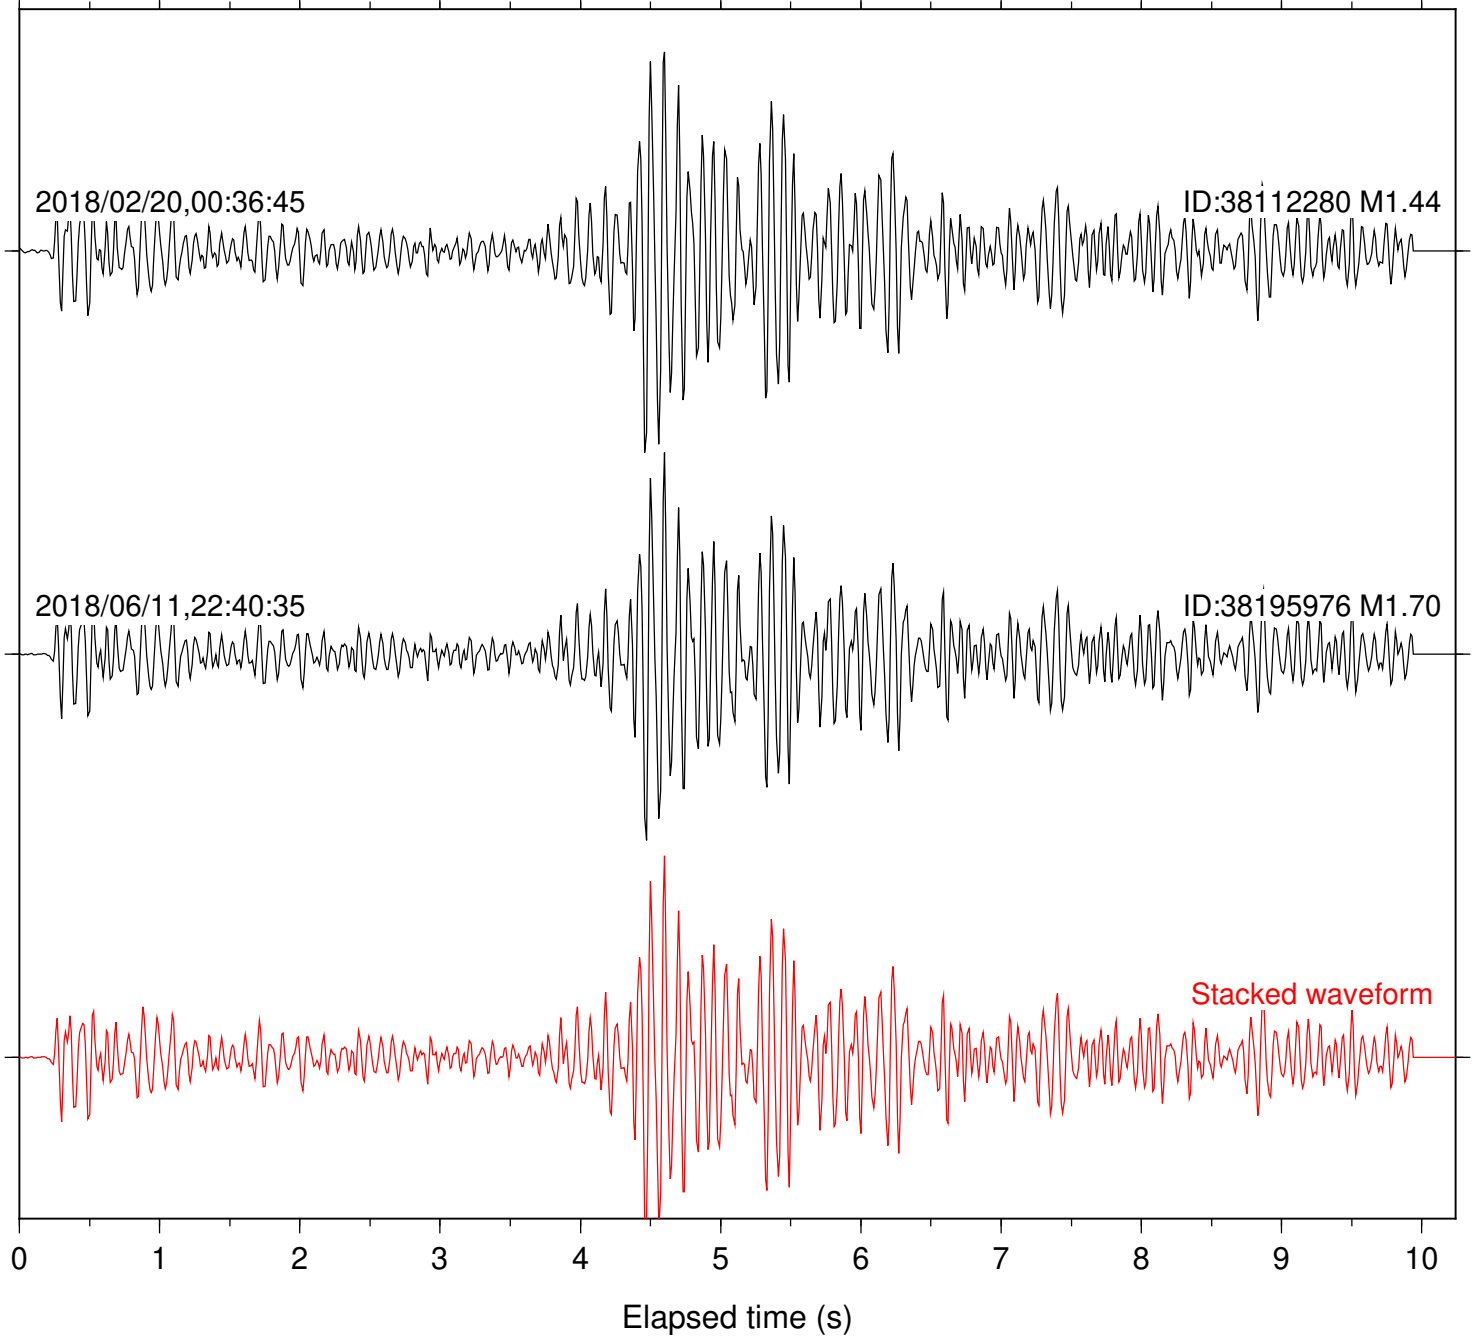

Station: B081 Com: EHZ

Focal depth: 5.77 km

Station: B082 Com: EHZ

Focal depth: 5.77 km

Station: B084 Com: EHZ

Focal depth: 5.77 km

Station: B087 Com: EHZ

Focal depth: 5.77 km

Station: B088 Com: EHZ

Focal depth: 5.77 km

Station: B093 Com: EHZ

Focal depth: 5.77 km

2018/02/20,00:36:45

ID:38112280 M1.44

2018/06/11,22:40:35

ID:38195976 M1.70

Focal depth: 5.77 km

Station: CSH Com: HHZ

Focal depth: 5.77 km

Station: FRD Com: HHZ

Focal depth: 5.77 km

Station: HMT2 Com: HHZ

Focal depth: 5.77 km

Station: KNW Com: HHZ

Focal depth: 5.77 km

Station: SND Com: HHZ

Focal depth: 5.77 km