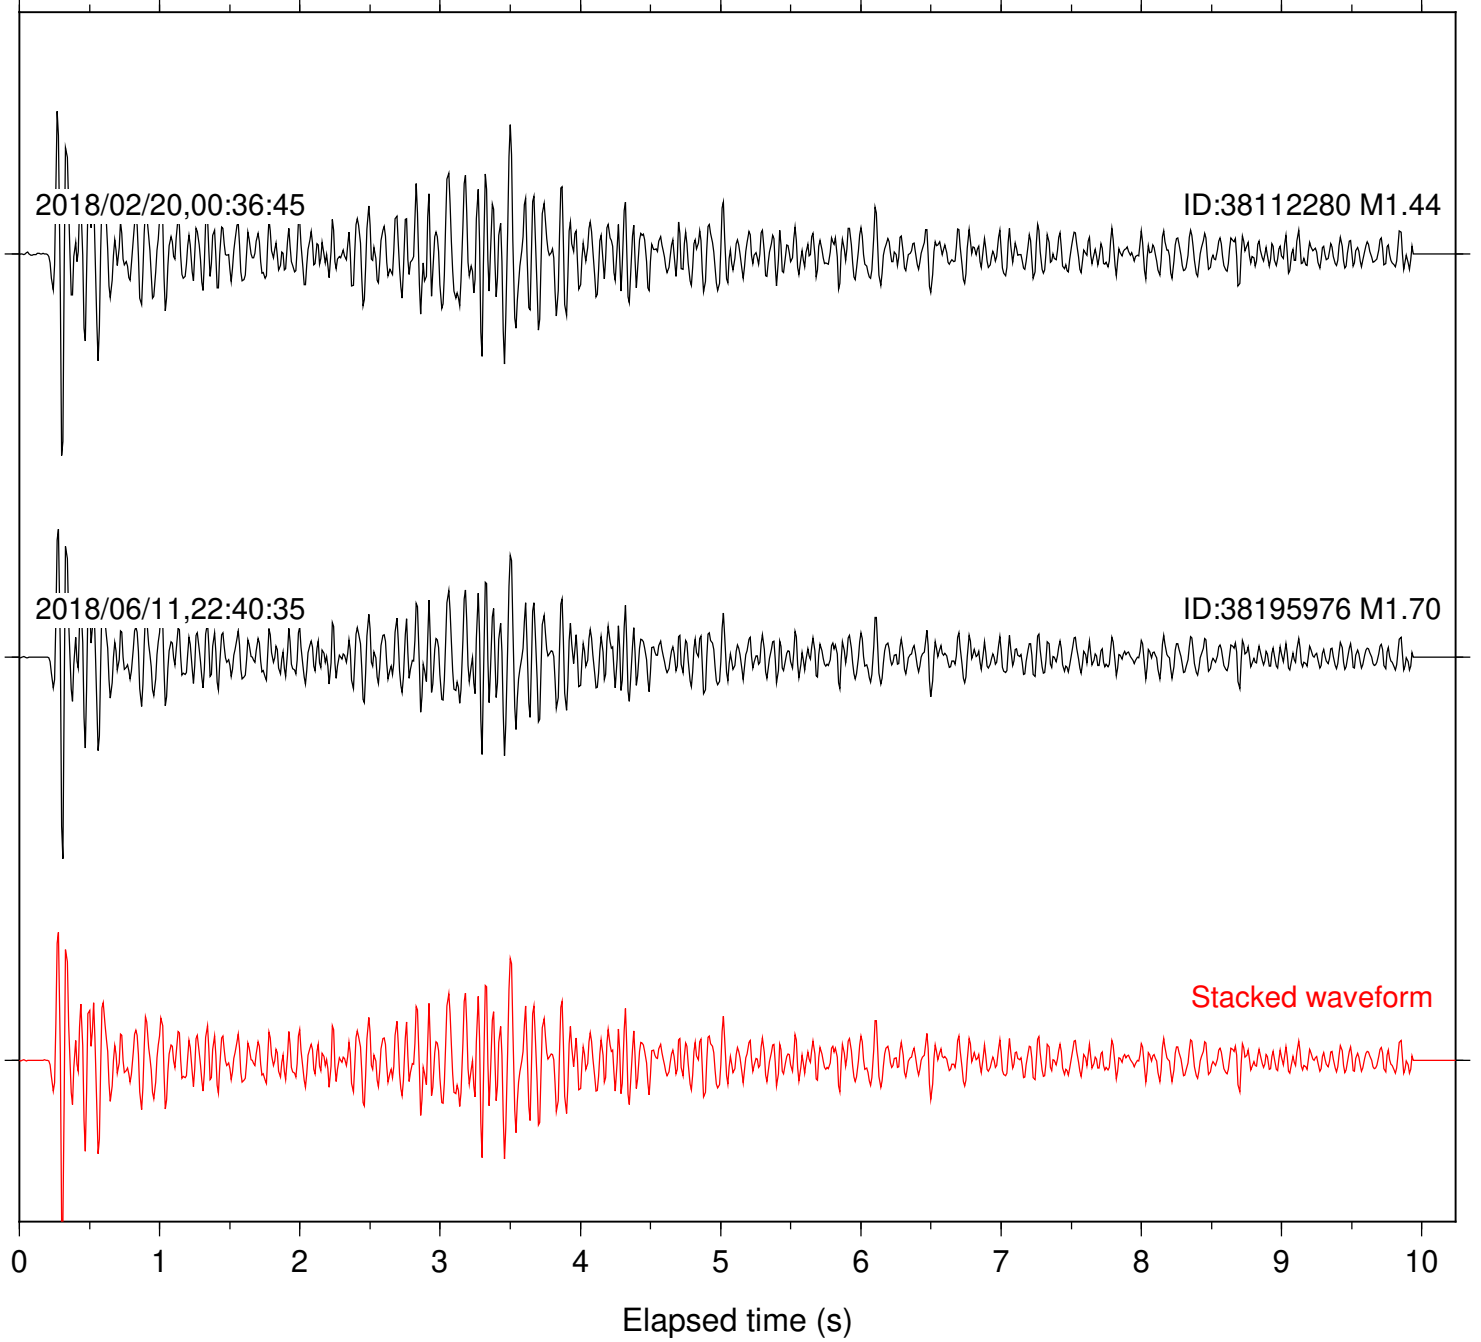

Station: B081 Com: EHZ

Focal depth: 5.77 km

Station: B082 Com: EHZ

Focal depth: 5.77 km

Station: B084 Com: EHZ

Focal depth: 5.77 km

Station: B087 Com: EHZ

Focal depth: 5.77 km

Station: B088 Com: EHZ

Focal depth: 5.77 km

Station: B093 Com: EHZ

Focal depth: 5.77 km

2018/02/20,00:36:45

ID:38112280 M1.44

2018/06/11,22:40:35

ID:38195976 M1.70

Focal depth: 5.77 km

Station: CSH Com: HHZ

Focal depth: 5.77 km

Station: FRD Com: HHZ

Focal depth: 5.77 km

Station: HMT2 Com: HHZ

Focal depth: 5.77 km

Station: KNW Com: HHZ

Focal depth: 5.77 km

Station: SND Com: HHZ

Focal depth: 5.77 km