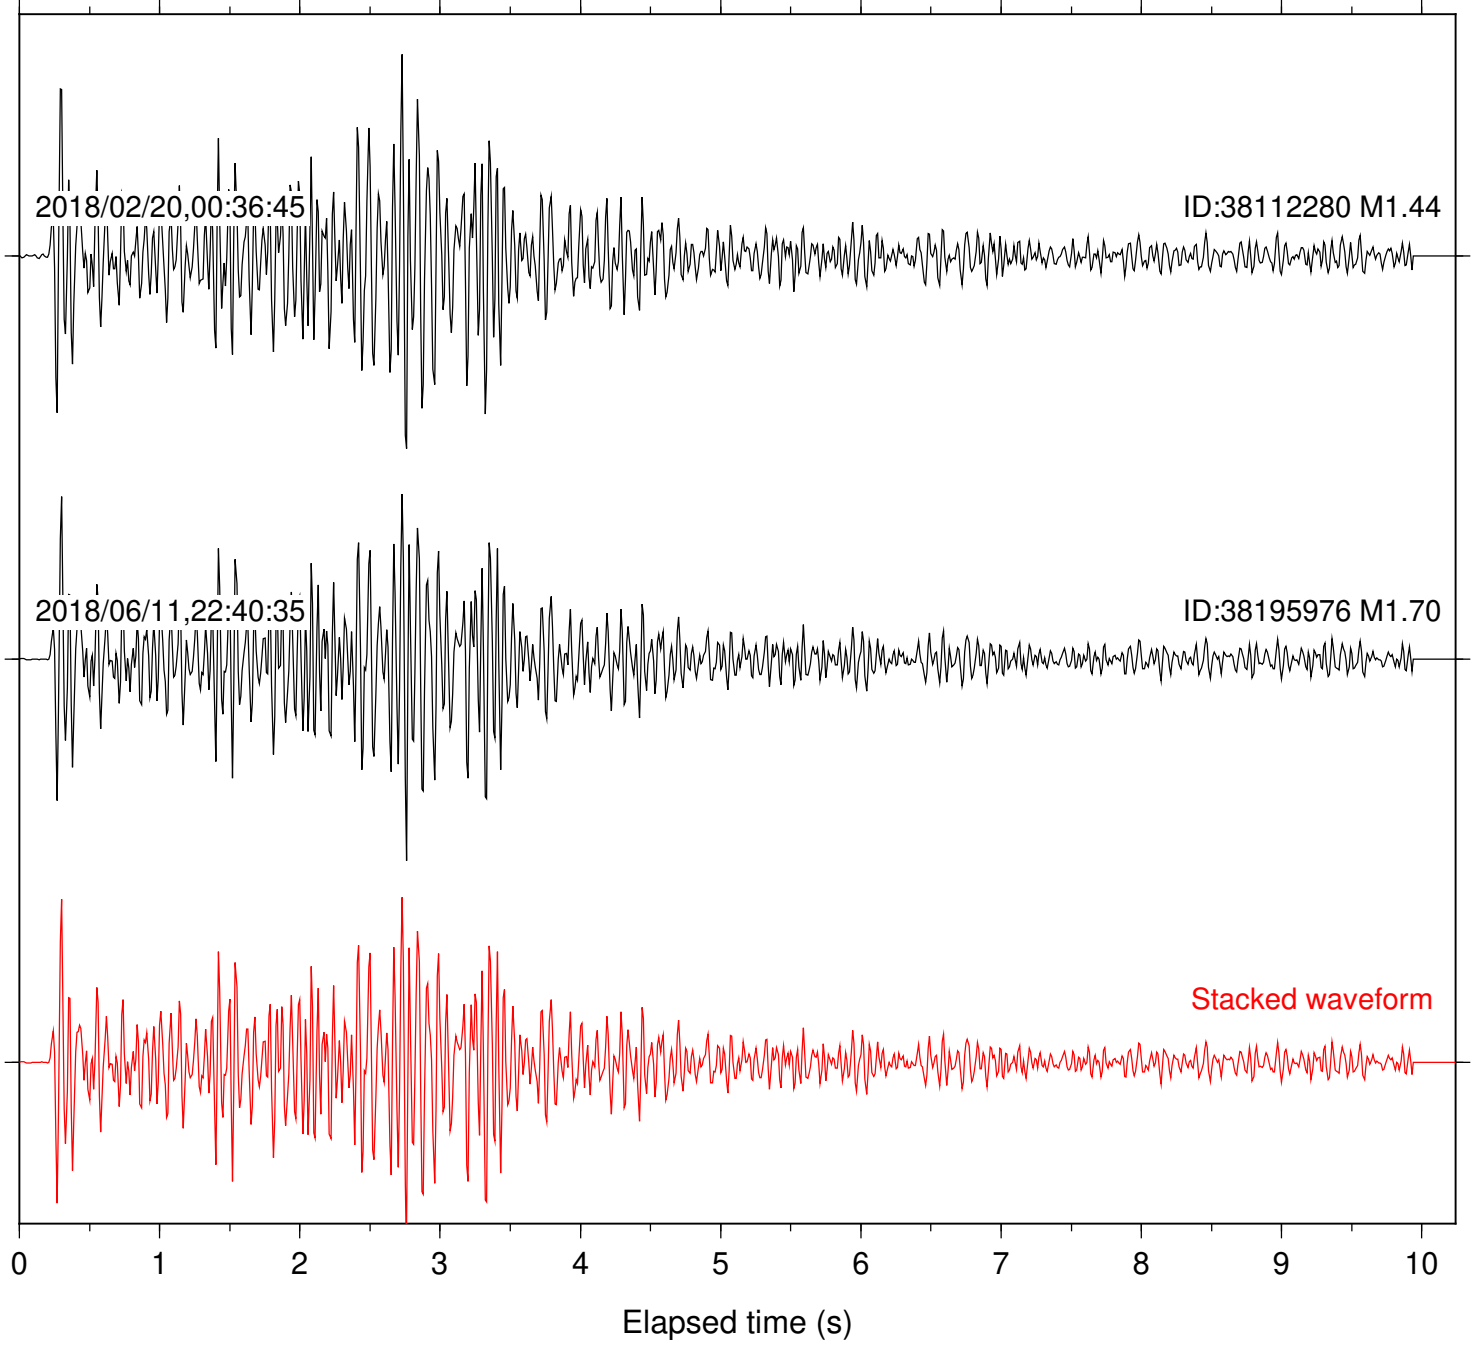

Station: B088 Com: EHZ

Focal depth: 5.77 km

Station: B093 Com: EHZ

Focal depth: 5.77 km

2018/02/20,00:36:45

ID:38112280 M1.44

2018/06/11,22:40:35

ID:38195976 M1.70

Focal depth: 5.77 km

Station: CSH Com: HHZ

Focal depth: 5.77 km

Station: FRD Com: HHZ

Focal depth: 5.77 km

Station: HMT2 Com: HHZ

Focal depth: 5.77 km

Station: KNW Com: HHZ

Focal depth: 5.77 km

Station: LKH Com: HHZ

Focal depth: 5.77 km

Station: PFO Com: HHZ

Focal depth: 5.77 km

Station: PLM Com: HHZ

Focal depth: 5.77 km

Station: POB2 Com: HHZ

Focal depth: 5.77 km

Station: SND Com: HHZ

Focal depth: 5.77 km