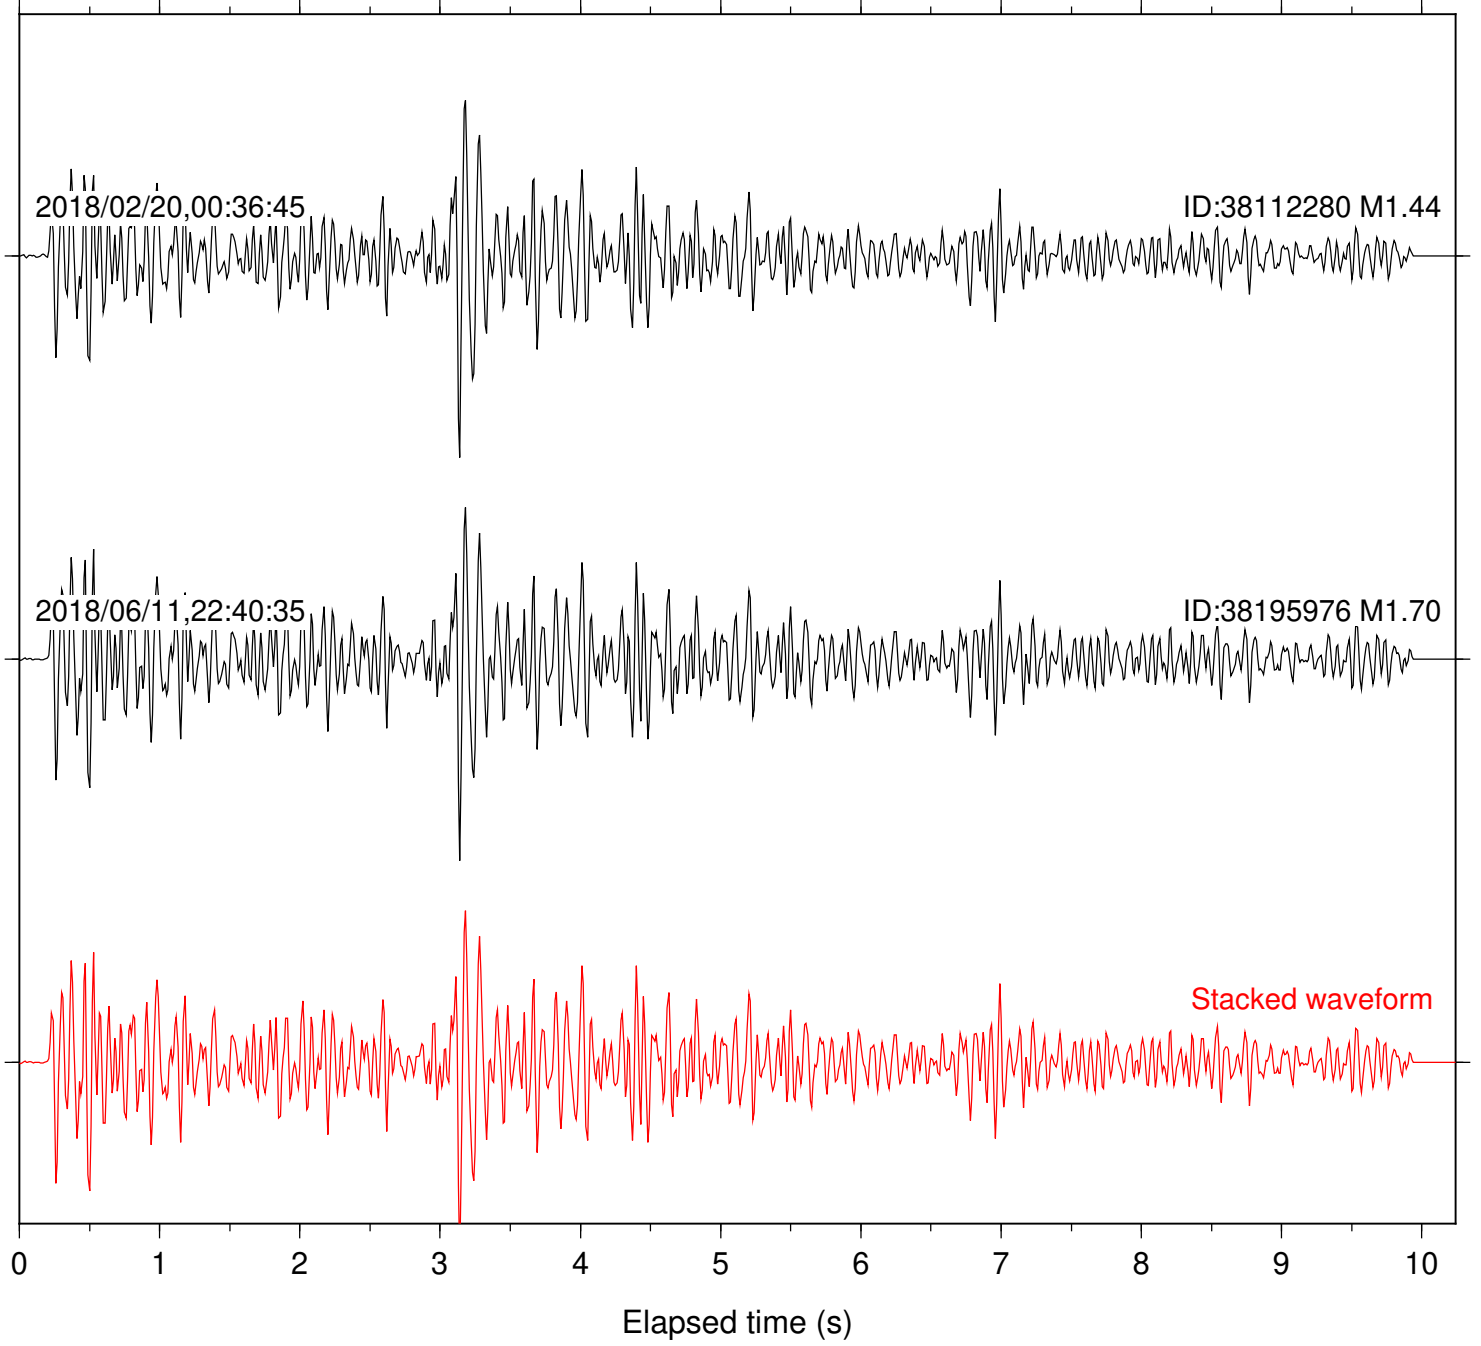

Station: B081 Com: EHZ

Focal depth: 5.77 km

Station: B082 Com: EHZ

Focal depth: 5.77 km

Station: B084 Com: EHZ

Focal depth: 5.77 km

Station: B087 Com: EHZ

Focal depth: 5.77 km

Station: B088 Com: EHZ

Focal depth: 5.77 km

Station: B093 Com: EHZ

Focal depth: 5.77 km

2018/02/20,00:36:45

ID:38112280 M1.44

2018/06/11,22:40:35

ID:38195976 M1.70

Focal depth: 5.77 km

Station: CSH Com: HHZ

Focal depth: 5.77 km

Station: FRD Com: HHZ

Focal depth: 5.77 km

Station: HMT2 Com: HHZ

Focal depth: 5.77 km

Station: KNW Com: HHZ

Focal depth: 5.77 km

Station: SND Com: HHZ

Focal depth: 5.77 km