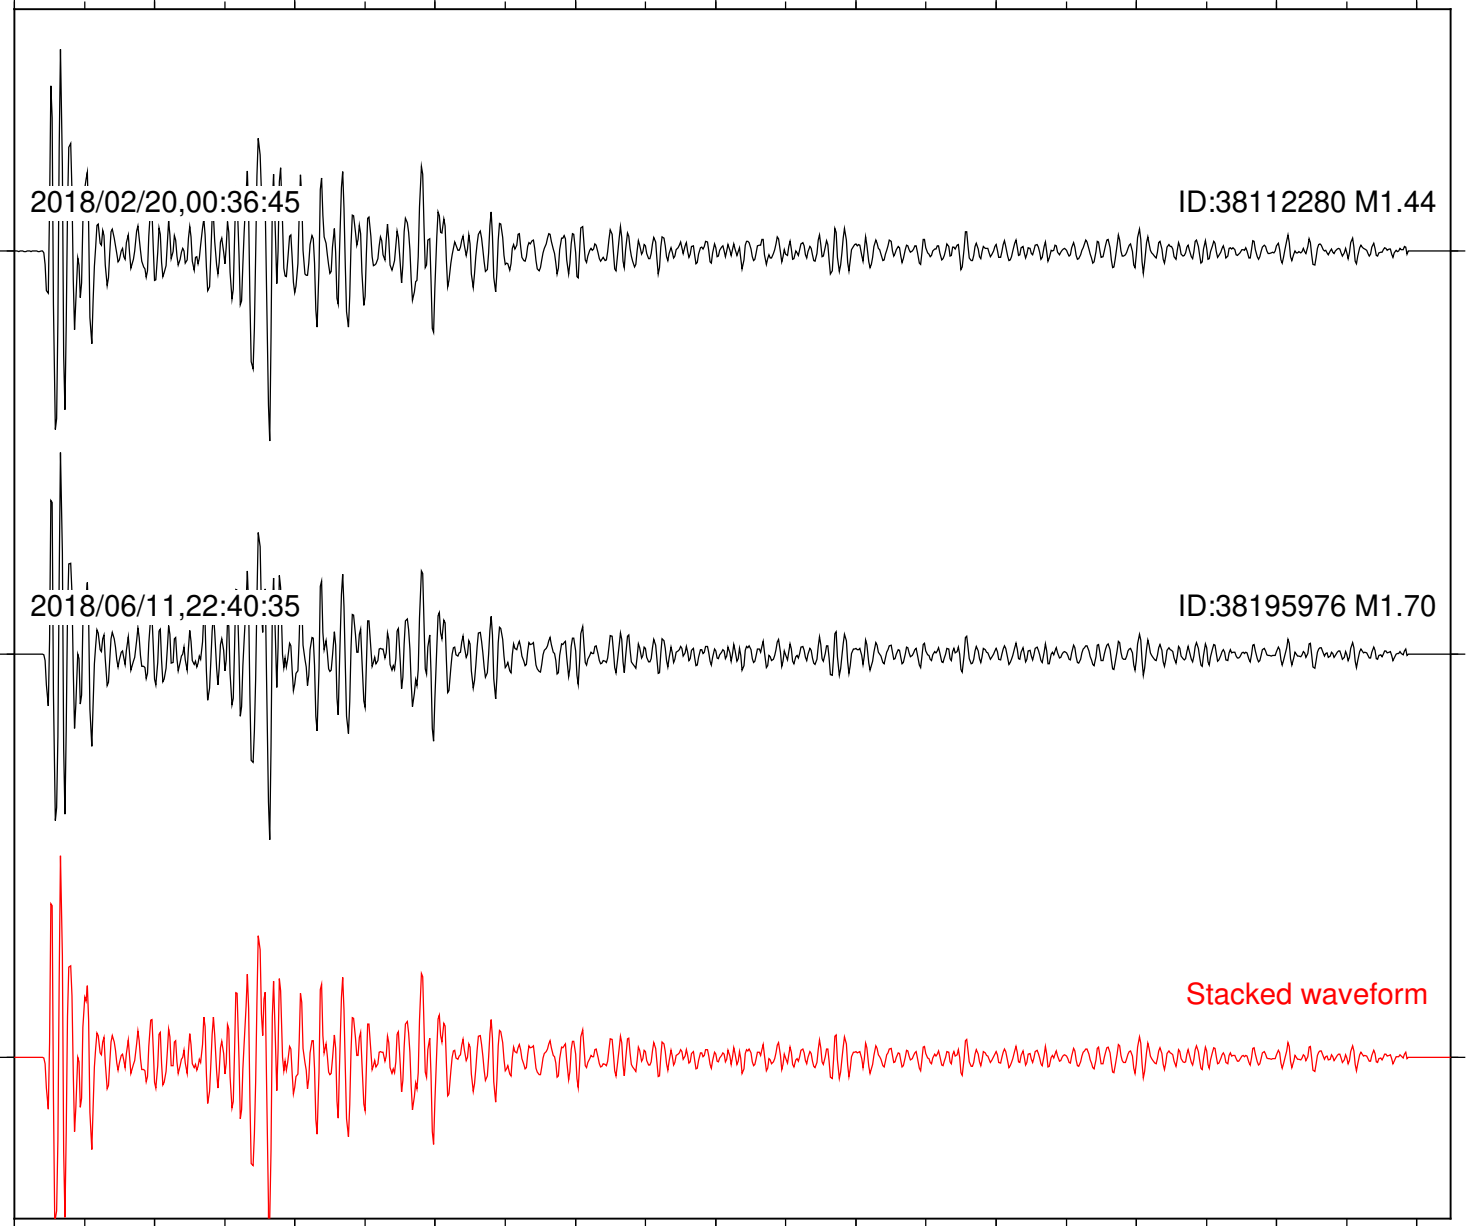

Station: B088 Com: EHZ

Focal depth: 5.77 km

Station: B093 Com: EHZ

Focal depth: 5.77 km

2018/02/20,00:36:45

ID:38112280 M1.44

2018/06/11,22:40:35

ID:38195976 M1.70

Stacked waveform

0 1 2 3 4 5 6 7 8 9 10

Elapsed time (s)

Station: B946 Com: EHZ

Focal depth: 5.77 km

Station: BAC Com: EHZ

Focal depth: 5.77 km

Station: CRY Com: HHZ

Focal depth: 5.77 km

Station: CSH Com: HHZ

Focal depth: 5.77 km

Station: FRD Com: HHZ

Focal depth: 5.77 km

Station: HMT2 Com: HHZ

Focal depth: 5.77 km

Station: KNW Com: HHZ

Focal depth: 5.77 km

Station: SND Com: HHZ

Focal depth: 5.77 km