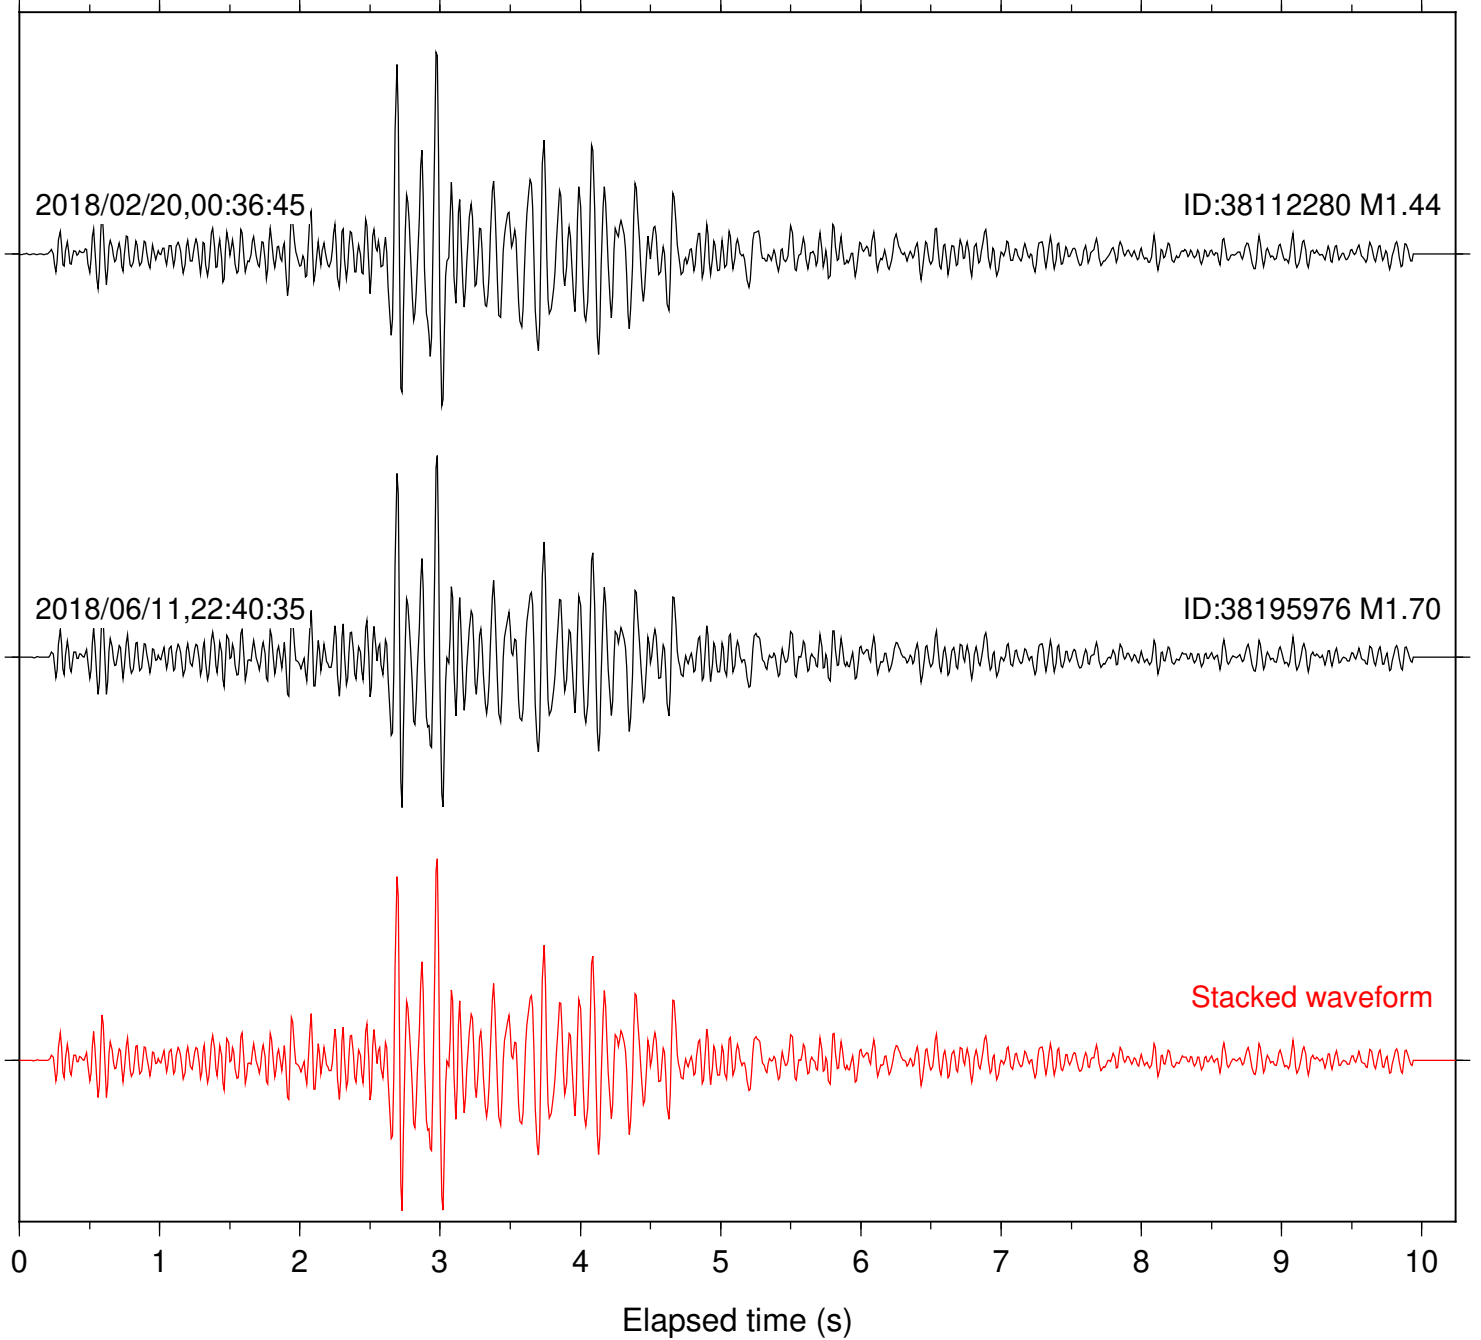

Station: B088 Com: EHZ

Focal depth: 5.77 km

Station: B093 Com: EHZ

Focal depth: 5.77 km

2018/02/20,00:36:45

ID:38112280 M1.44

2018/06/11,22:40:35

ID:38195976 M1.70

Stacked waveform

0 1 2 3 4 5 6 7 8 9 10

Elapsed time (s)

Station: B946 Com: EHZ

Focal depth: 5.77 km

Station: BAC Com: EHZ

Focal depth: 5.77 km

Station: CRY Com: HHZ

Focal depth: 5.77 km

Station: CSH Com: HHZ

Focal depth: 5.77 km

Station: FRD Com: HHZ

Focal depth: 5.77 km

Station: HMT2 Com: HHZ

Focal depth: 5.77 km

Station: KNW Com: HHZ

Focal depth: 5.77 km

Station: SND Com: HHZ

Focal depth: 5.77 km