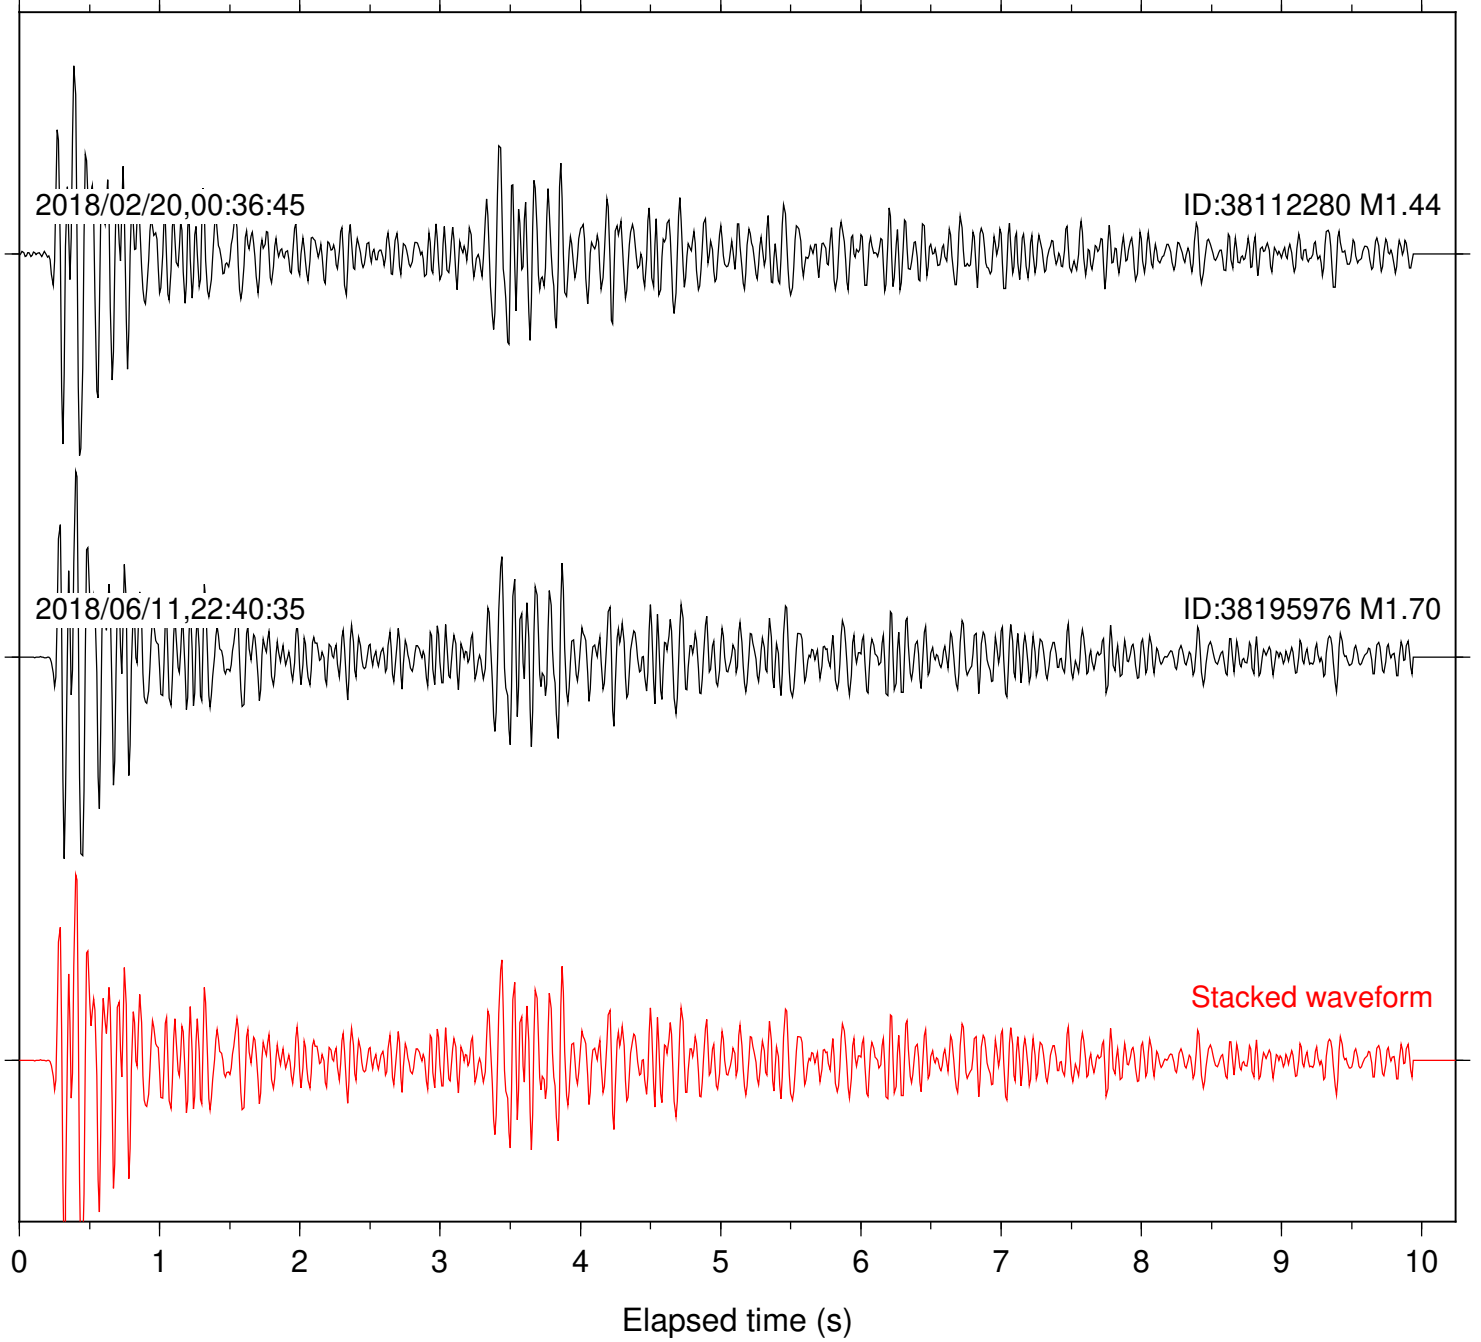

Station: B088 Com: EHZ

Focal depth: 5.77 km

Station: B093 Com: EHZ

Focal depth: 5.77 km

2018/02/20,00:36:45

ID:38112280 M1.44

2018/06/11,22:40:35

ID:38195976 M1.70

Stacked waveform

0 1 2 3 4 5 6 7 8 9 10

Elapsed time (s)

Station: B946 Com: EHZ

Focal depth: 5.77 km

Station: BAC Com: EHZ

Focal depth: 5.77 km

Station: CRY Com: HHZ

Focal depth: 5.77 km

Station: CSH Com: HHZ

Focal depth: 5.77 km

Station: FRD Com: HHZ

Focal depth: 5.77 km

Station: HMT2 Com: HHZ

Focal depth: 5.77 km

Station: KNW Com: HHZ

Focal depth: 5.77 km

Station: SND Com: HHZ

Focal depth: 5.77 km