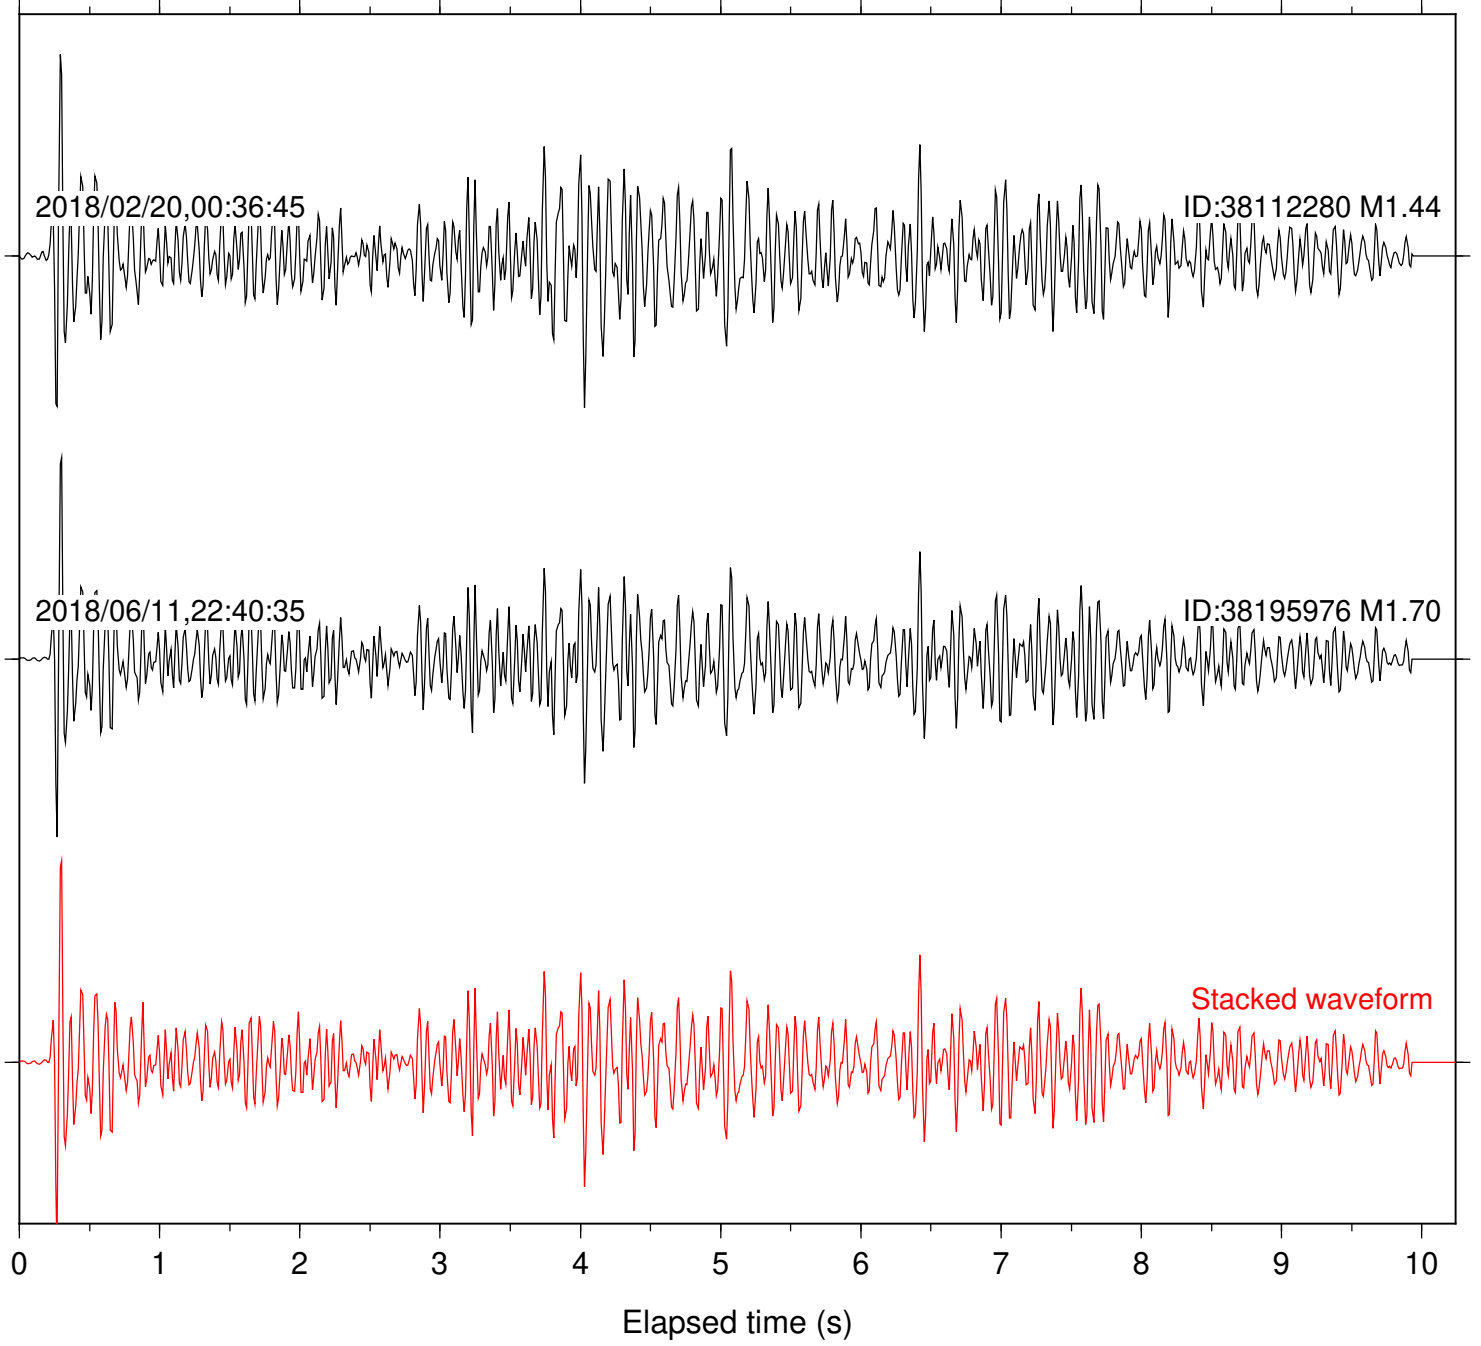

Station: B088 Com: EHZ

Focal depth: 5.77 km

Station: B093 Com: EHZ

Focal depth: 5.77 km

2018/02/20,00:36:45

ID:38112280 M1.44

2018/06/11,22:40:35

ID:38195976 M1.70

Focal depth: 5.77 km

Station: CSH Com: HHZ

Focal depth: 5.77 km

Station: FRD Com: HHZ

Focal depth: 5.77 km

Station: HMT2 Com: HHZ

Focal depth: 5.77 km

Station: KNW Com: HHZ

Focal depth: 5.77 km

Station: LKH Com: HHZ

Focal depth: 5.77 km

Station: PFO Com: HHZ

Focal depth: 5.77 km

Station: PLM Com: HHZ

Focal depth: 5.77 km

Station: POB2 Com: HHZ

Focal depth: 5.77 km

Station: SND Com: HHZ

Focal depth: 5.77 km