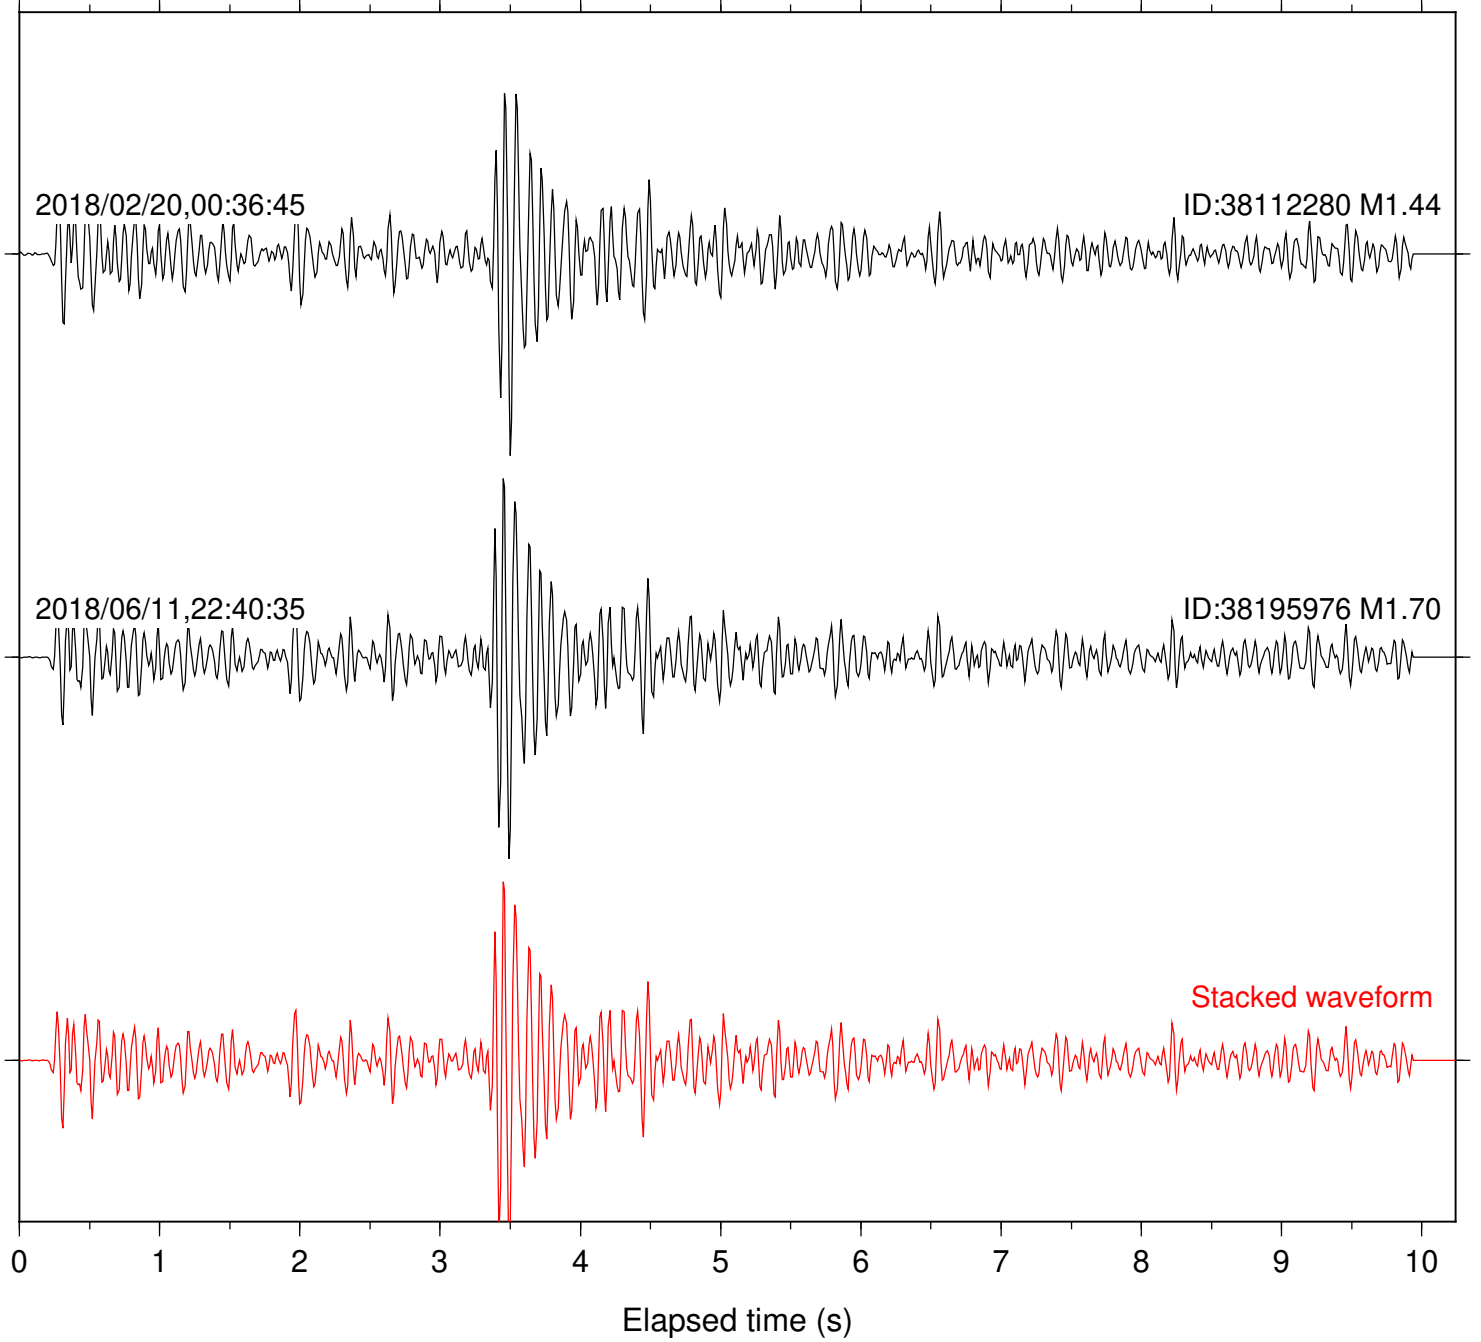

Station: B088 Com: EHZ

Focal depth: 5.77 km

Station: B093 Com: EHZ

Focal depth: 5.77 km

2018/02/20,00:36:45

ID:38112280 M1.44

2018/06/11,22:40:35

ID:38195976 M1.70

Focal depth: 5.77 km

Station: CSH Com: HHZ

Focal depth: 5.77 km

Station: FRD Com: HHZ

Focal depth: 5.77 km

Station: HMT2 Com: HHZ

Focal depth: 5.77 km

Station: KNW Com: HHZ

Focal depth: 5.77 km

Station: LKH Com: HHZ

Focal depth: 5.77 km

Station: PFO Com: HHZ

Focal depth: 5.77 km

Station: PLM Com: HHZ

Focal depth: 5.77 km

Station: POB2 Com: HHZ

Focal depth: 5.77 km

Station: SND Com: HHZ

Focal depth: 5.77 km