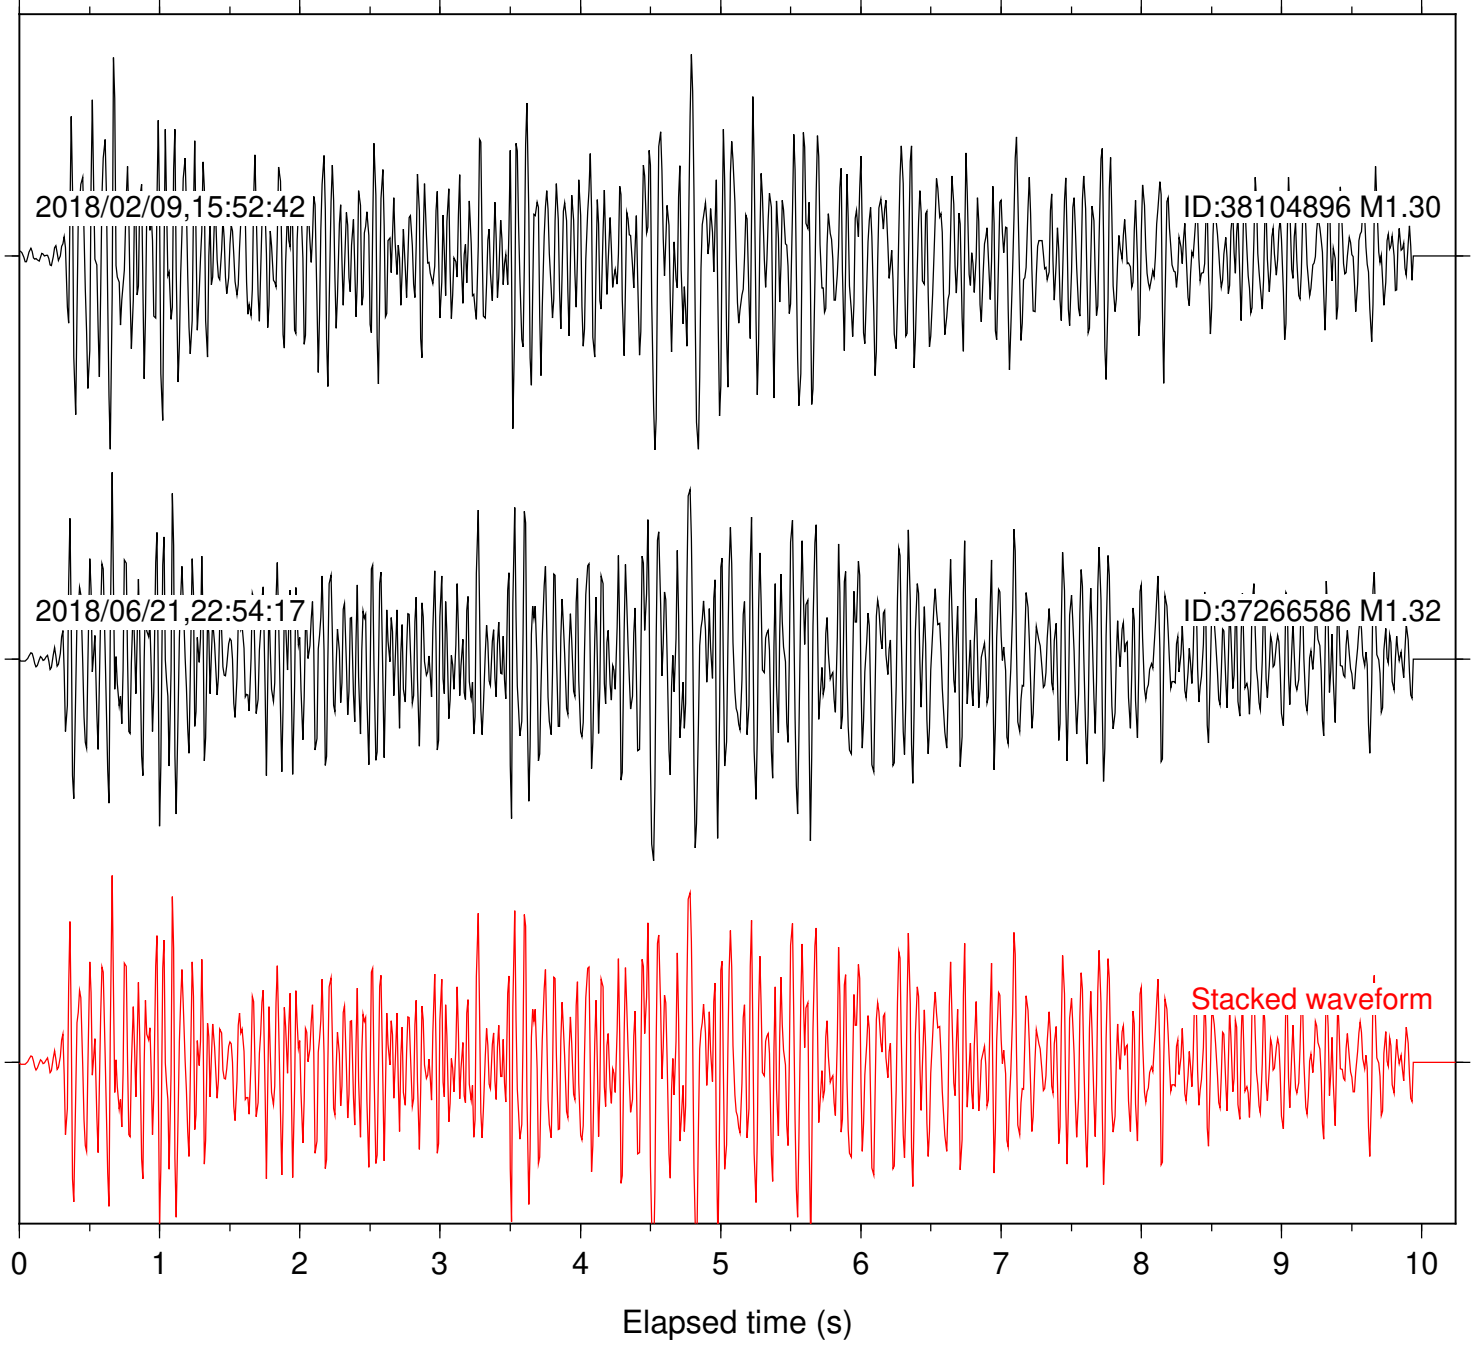

Station: B082 Com: EHZ

Focal depth: 5.90 km

Station: B084 Com: EHZ

Focal depth: 5.90 km

2018/02/09,15:52:42

ID:38104896 M1.30

2018/06/21,22:54:17

ID:37266586 M1.32

Stacked waveform

0 1 2 3 4 5 6 7 8 9 10
Elapsed time (s)

Station: B086 Com: EHZ

Focal depth: 5.90 km

Station: B087 Com: EHZ

Focal depth: 5.90 km

Station: B093 Com: EHZ

Focal depth: 5.90 km

Station: B946 Com: EHZ

Focal depth: 5.90 km

2018/02/09,15:52:42

ID:38104896 M1.30

2018/06/21,22:54:17

ID:37266586 M1.32

Stacked waveform

0 1 2 3 4 5 6 7 8 9 10
Elapsed time (s)

Station: CSH Com: HHZ

Focal depth: 5.90 km

Station: KNW Com: HHZ

Focal depth: 5.90 km

Station: SND Com: HHZ

Focal depth: 5.90 km

Station: TOR Com: HHZ

Focal depth: 5.90 km