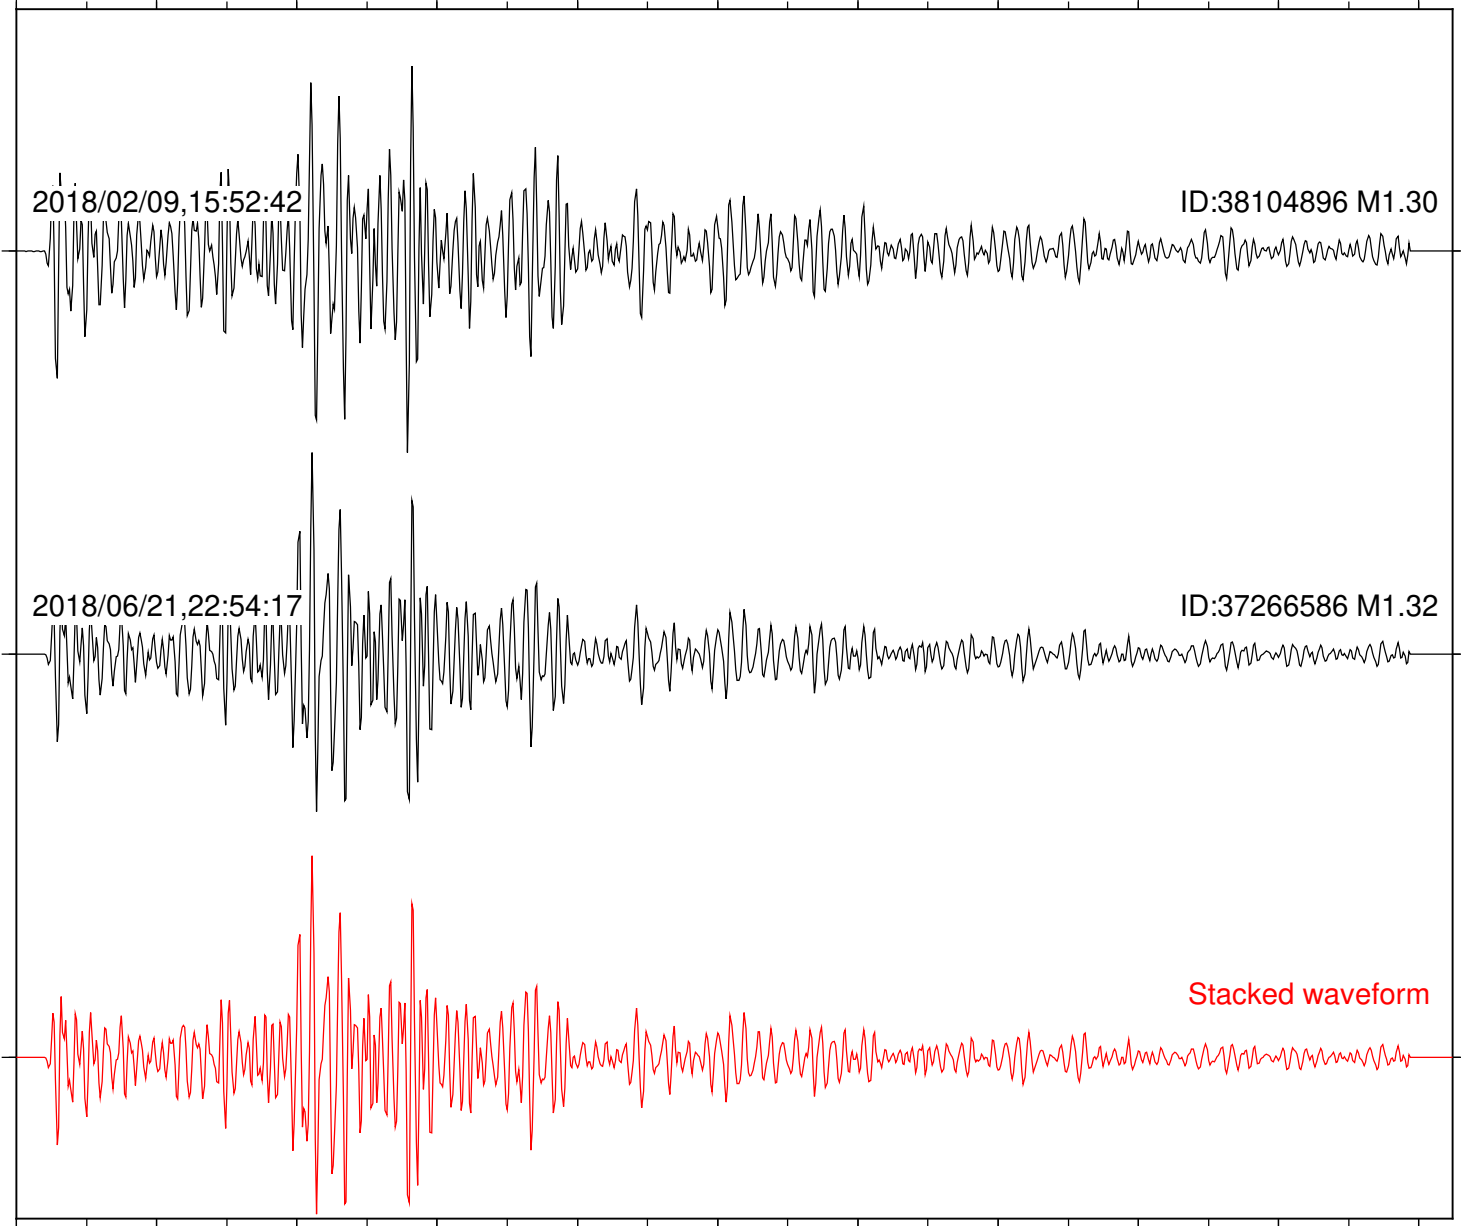

Station: B082 Com: EHZ

Focal depth: 5.90 km

Station: B084 Com: EHZ

Focal depth: 5.90 km

2018/02/09,15:52:42

ID:38104896 M1.30

2018/06/21,22:54:17

ID:37266586 M1.32

Stacked waveform

0 1 2 3 4 5 6 7 8 9 10
Elapsed time (s)

Station: B086 Com: EHZ

Focal depth: 5.90 km

Station: B087 Com: EHZ

Focal depth: 5.90 km

Station: B093 Com: EHZ

Focal depth: 5.90 km

Station: B946 Com: EHZ

Focal depth: 5.90 km

2018/02/09,15:52:42

ID:38104896 M1.30

2018/06/21,22:54:17

ID:37266586 M1.32

Stacked waveform

0 1 2 3 4 5 6 7 8 9 10
Elapsed time (s)

Station: CSH Com: HHZ

Focal depth: 5.90 km

Station: KNW Com: HHZ

Focal depth: 5.90 km

Station: SND Com: HHZ

Focal depth: 5.90 km

Station: TOR Com: HHZ

Focal depth: 5.90 km