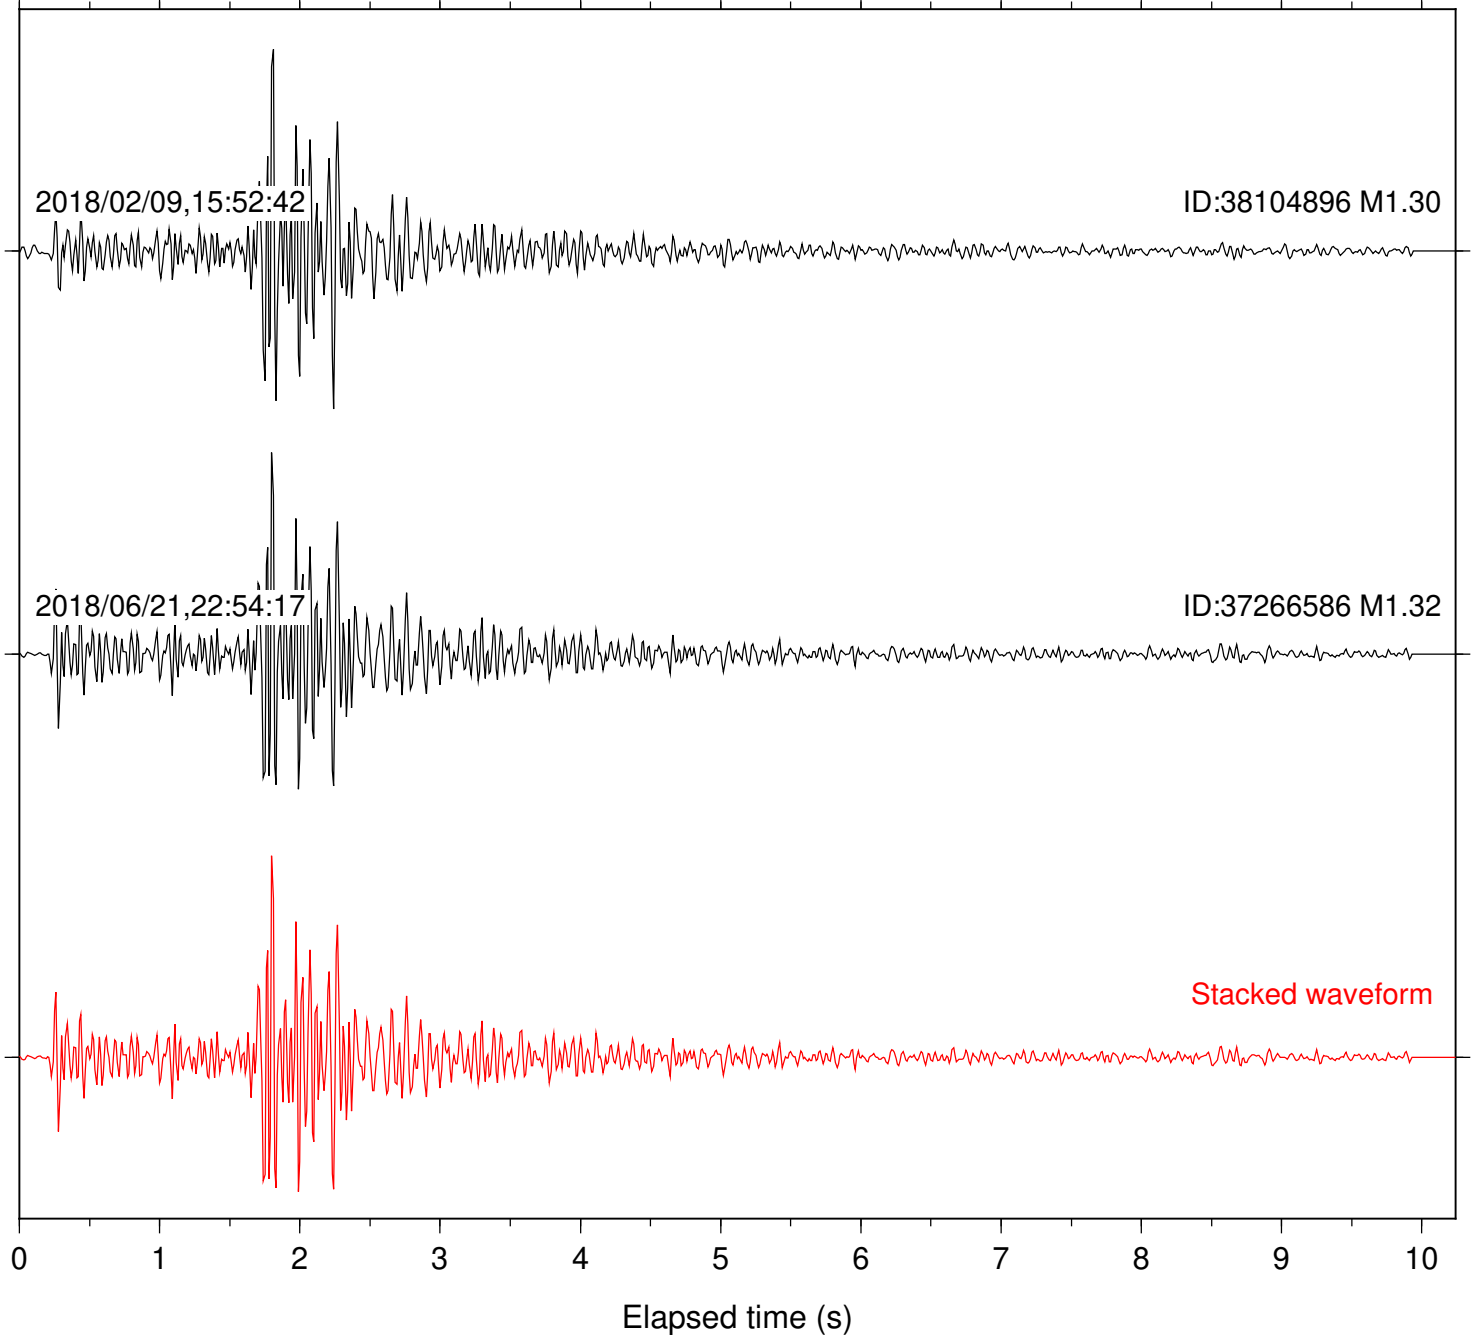

Station: B082 Com: EHZ

Focal depth: 5.90 km

Station: B084 Com: EHZ

Focal depth: 5.90 km

2018/02/09,15:52:42

ID:38104896 M1.30

2018/06/21,22:54:17

ID:37266586 M1.32

Stacked waveform

0 1 2 3 4 5 6 7 8 9 10
Elapsed time (s)

Station: B086 Com: EHZ

Focal depth: 5.90 km

Station: B087 Com: EHZ

Focal depth: 5.90 km

Station: B093 Com: EHZ

Focal depth: 5.90 km

Station: B946 Com: EHZ

Focal depth: 5.90 km

2018/02/09,15:52:42

ID:38104896 M1.30

2018/06/21,22:54:17

ID:37266586 M1.32

Stacked waveform

0 1 2 3 4 5 6 7 8 9 10
Elapsed time (s)

Station: CSH Com: HHZ

Focal depth: 5.90 km

Station: KNW Com: HHZ

Focal depth: 5.90 km

Station: SND Com: HHZ

Focal depth: 5.90 km

Station: TOR Com: HHZ

Focal depth: 5.90 km