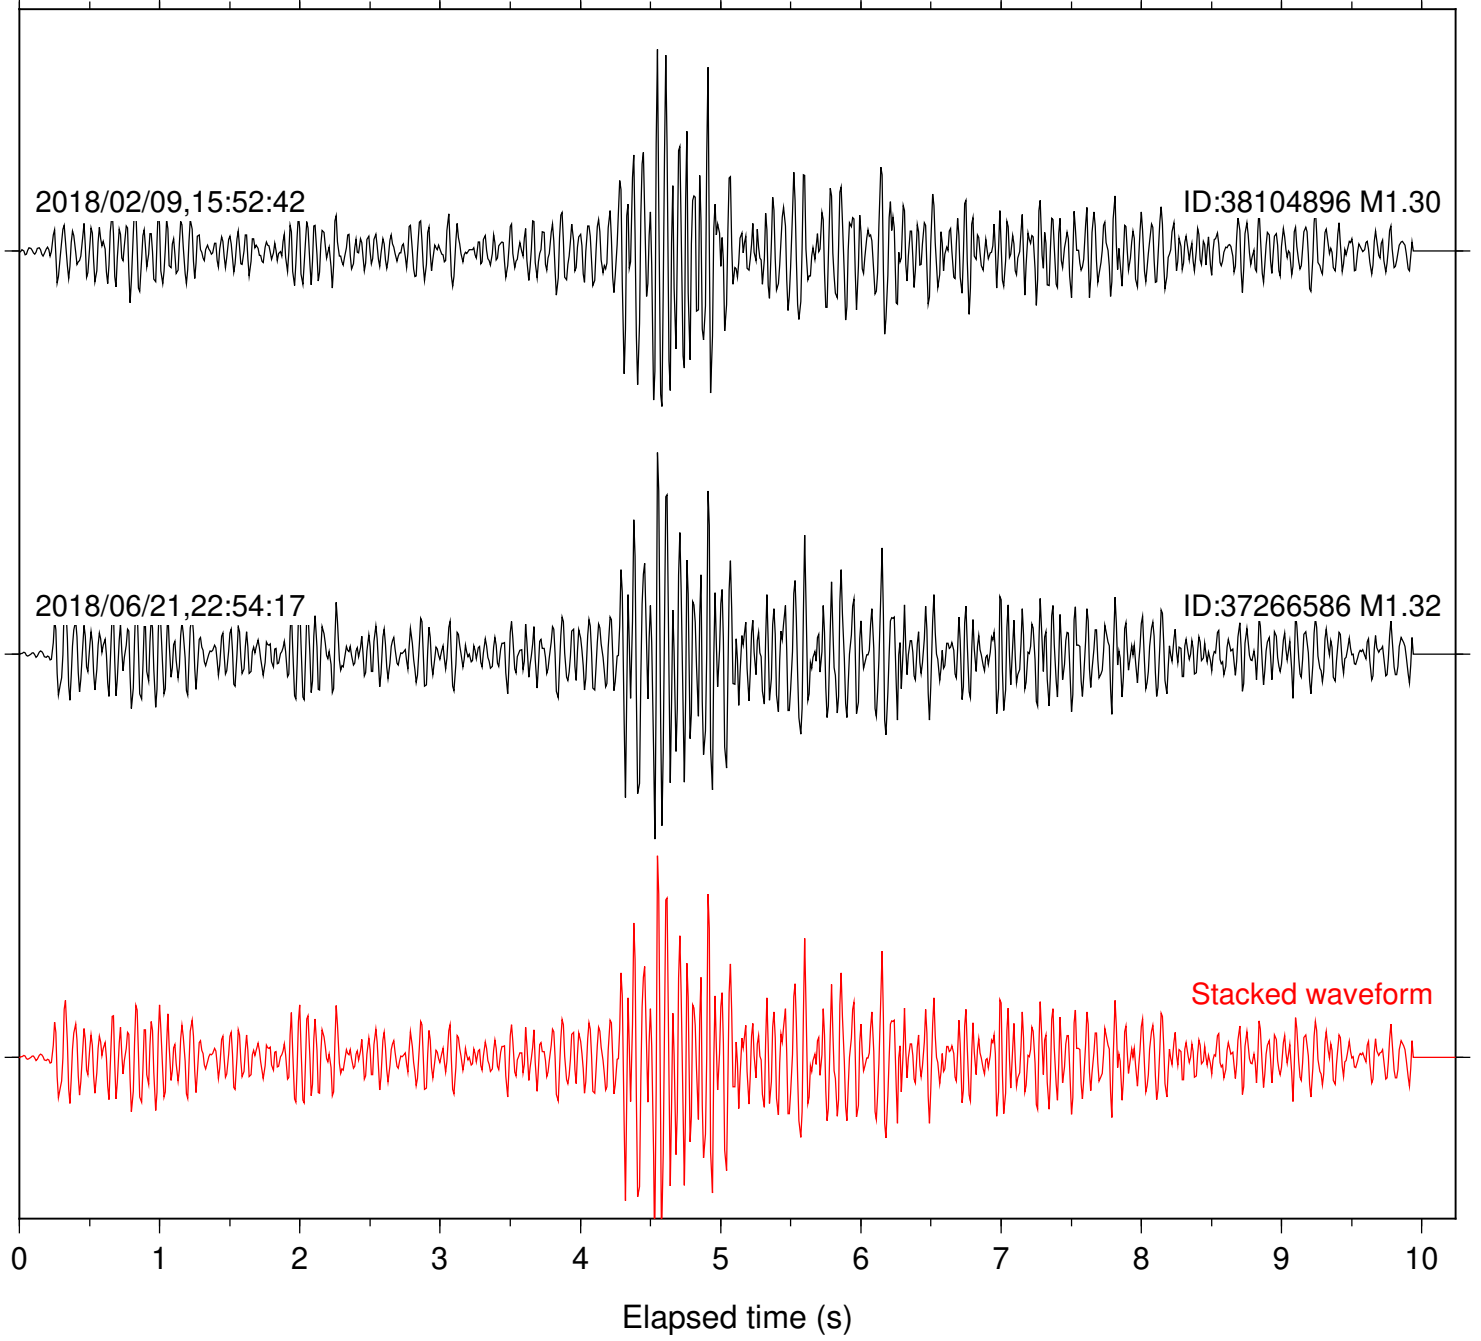

Station: B082 Com: EHZ

Focal depth: 5.90 km

Station: B084 Com: EHZ

Focal depth: 5.90 km

2018/02/09,15:52:42

ID:38104896 M1.30

2018/06/21,22:54:17

ID:37266586 M1.32

Stacked waveform

0 1 2 3 4 5 6 7 8 9 10
Elapsed time (s)

Station: B086 Com: EHZ

Focal depth: 5.90 km

Station: B087 Com: EHZ

Focal depth: 5.90 km

Station: B093 Com: EHZ

Focal depth: 5.90 km

Station: B946 Com: EHZ

Focal depth: 5.90 km

2018/02/09,15:52:42

ID:38104896 M1.30

2018/06/21,22:54:17

ID:37266586 M1.32

Stacked waveform

0 1 2 3 4 5 6 7 8 9 10
Elapsed time (s)

Station: CSH Com: HHZ

Focal depth: 5.90 km

Station: KNW Com: HHZ

Focal depth: 5.90 km

Station: SND Com: HHZ

Focal depth: 5.90 km

Station: TOR Com: HHZ

Focal depth: 5.90 km