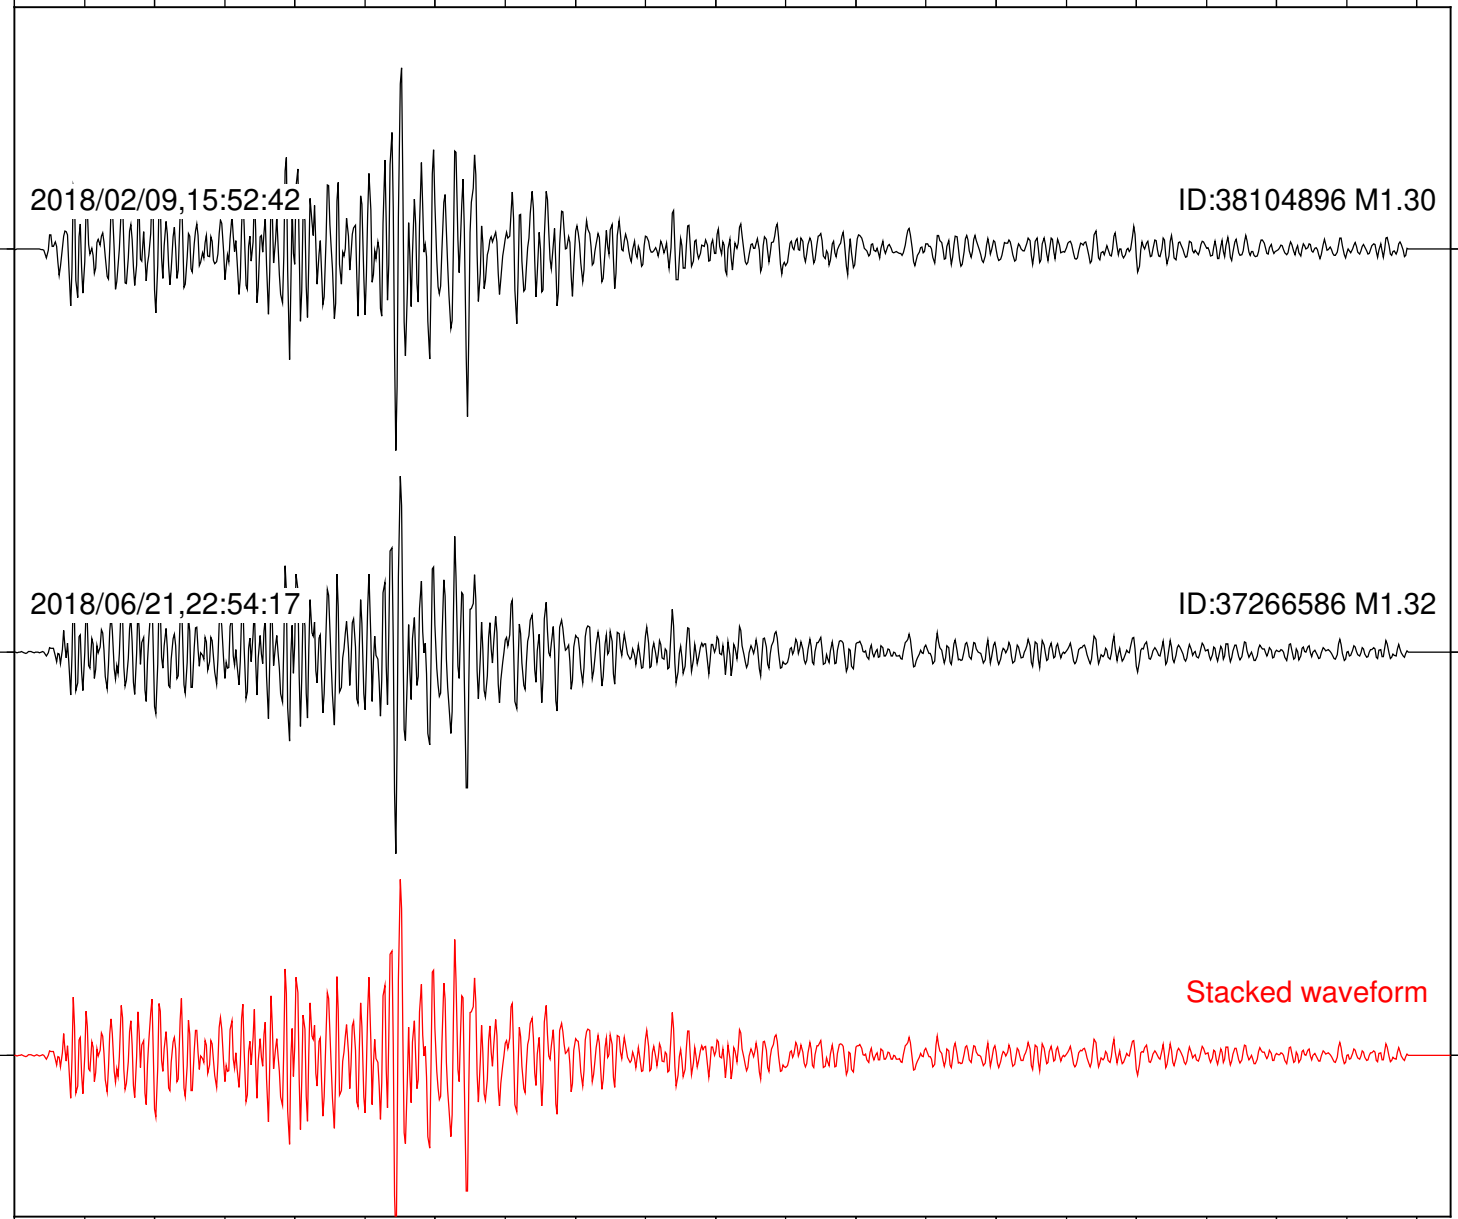

Station: B082 Com: EHZ

Focal depth: 5.90 km

Station: B084 Com: EHZ

Focal depth: 5.90 km

2018/02/09,15:52:42

ID:38104896 M1.30

2018/06/21,22:54:17

ID:37266586 M1.32

Stacked waveform

0 1 2 3 4 5 6 7 8 9 10
Elapsed time (s)

Station: B086 Com: EHZ

Focal depth: 5.90 km

Station: B087 Com: EHZ

Focal depth: 5.90 km

Station: B093 Com: EHZ

Focal depth: 5.90 km

Station: B946 Com: EHZ

Focal depth: 5.90 km

2018/02/09,15:52:42

ID:38104896 M1.30

2018/06/21,22:54:17

ID:37266586 M1.32

Stacked waveform

0 1 2 3 4 5 6 7 8 9 10
Elapsed time (s)

Station: CSH Com: HHZ

Focal depth: 5.90 km

Station: KNW Com: HHZ

Focal depth: 5.90 km

Station: SND Com: HHZ

Focal depth: 5.90 km

Station: TOR Com: HHZ

Focal depth: 5.90 km