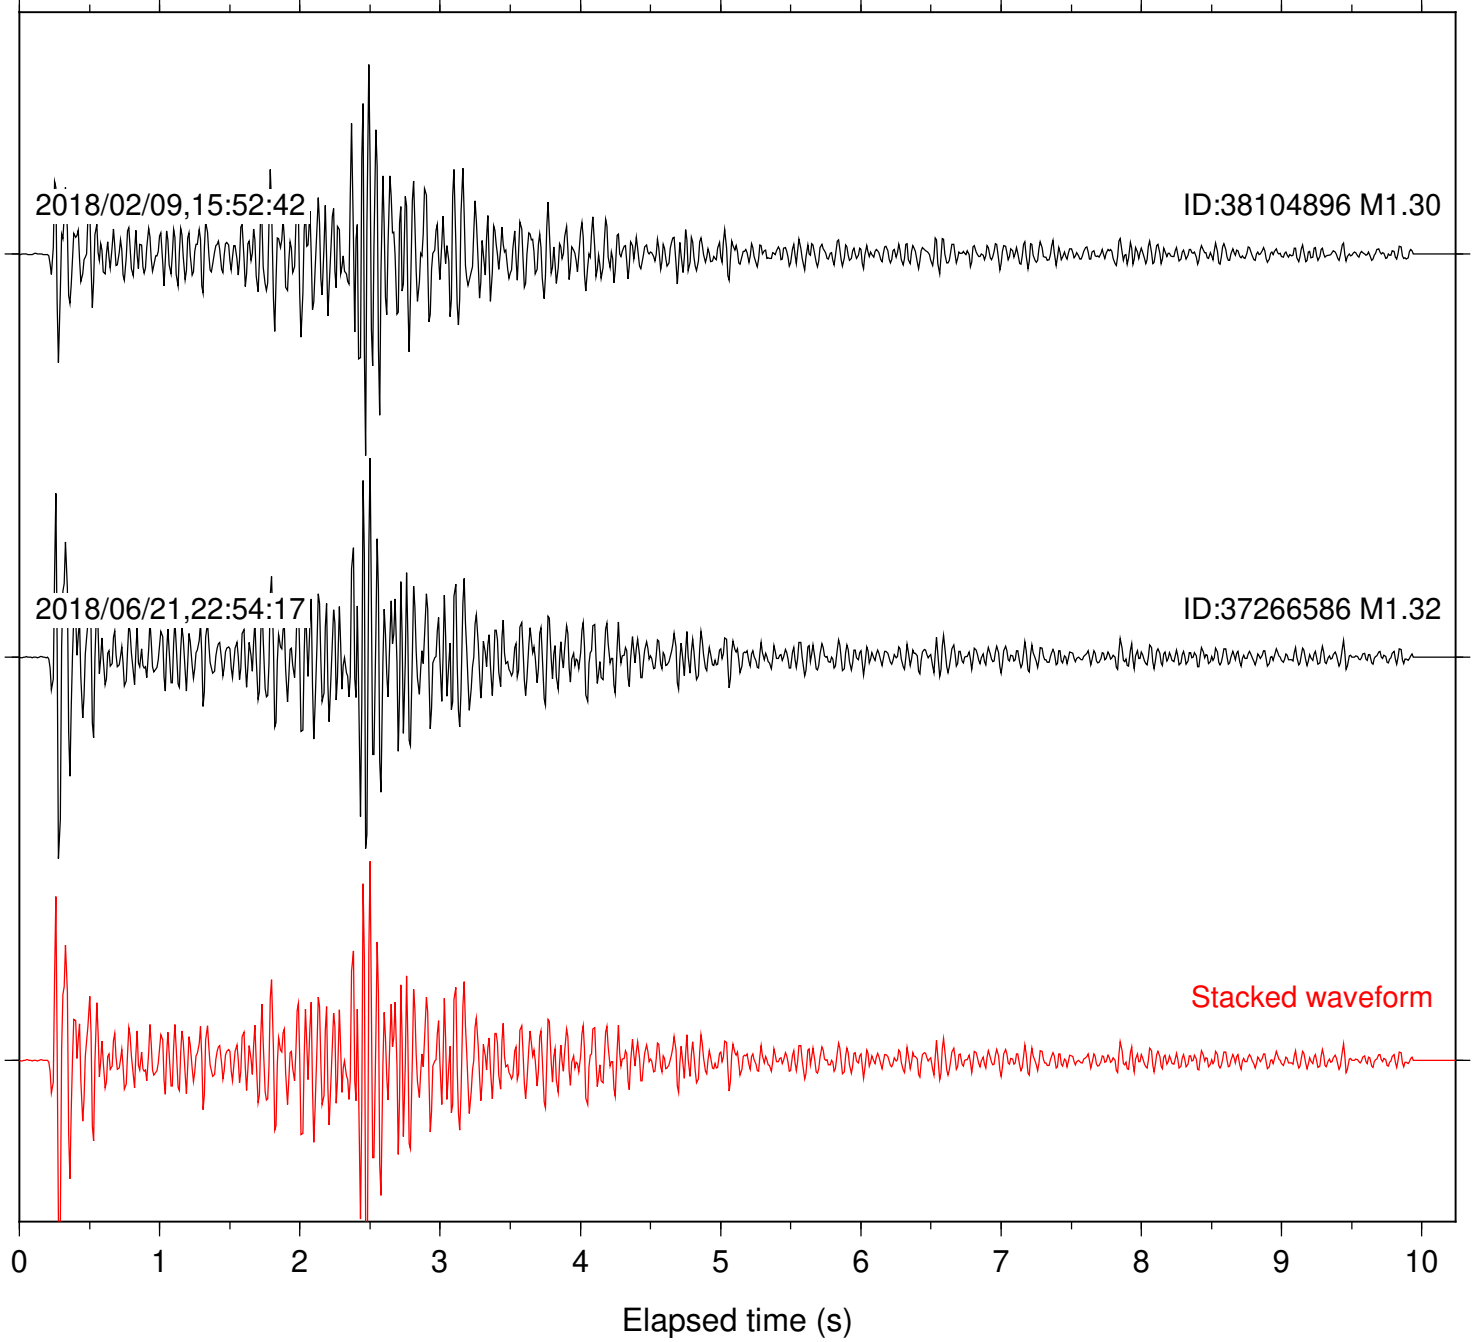

Station: B082 Com: EHZ

Focal depth: 5.90 km

Station: B084 Com: EHZ

Focal depth: 5.90 km

2018/02/09,15:52:42

ID:38104896 M1.30

2018/06/21,22:54:17

ID:37266586 M1.32

Stacked waveform

0 1 2 3 4 5 6 7 8 9 10
Elapsed time (s)

Station: B086 Com: EHZ

Focal depth: 5.90 km

Station: B087 Com: EHZ

Focal depth: 5.90 km

Station: B093 Com: EHZ

Focal depth: 5.90 km

Station: B946 Com: EHZ

Focal depth: 5.90 km

2018/02/09,15:52:42

ID:38104896 M1.30

2018/06/21,22:54:17

ID:37266586 M1.32

Stacked waveform

0 1 2 3 4 5 6 7 8 9 10
Elapsed time (s)

Station: CSH Com: HHZ

Focal depth: 5.90 km

Station: KNW Com: HHZ

Focal depth: 5.90 km

Station: SND Com: HHZ

Focal depth: 5.90 km

Station: TOR Com: HHZ

Focal depth: 5.90 km