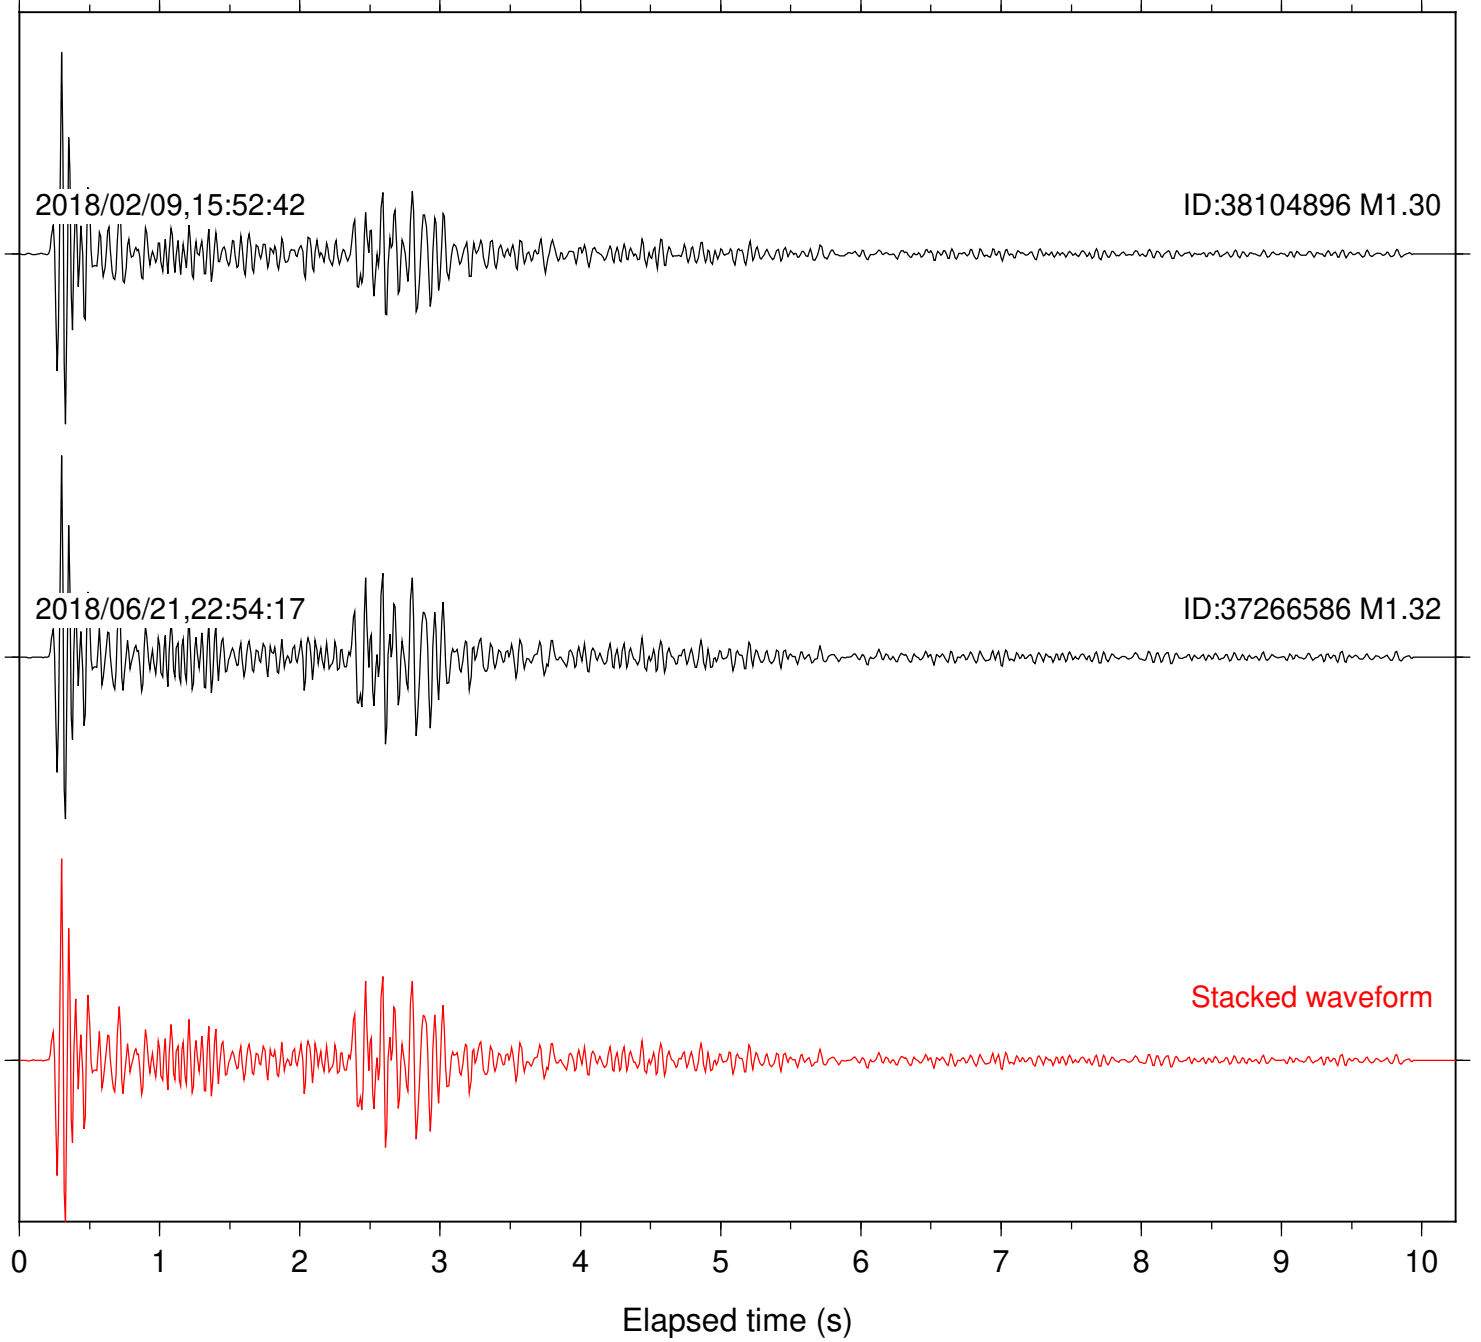

Station: B082 Com: EHZ

Focal depth: 5.90 km

Station: B084 Com: EHZ

Focal depth: 5.90 km

2018/02/09,15:52:42

ID:38104896 M1.30

2018/06/21,22:54:17

ID:37266586 M1.32

Stacked waveform

0 1 2 3 4 5 6 7 8 9 10
Elapsed time (s)

Station: B086 Com: EHZ

Focal depth: 5.90 km

Station: B087 Com: EHZ

Focal depth: 5.90 km

Station: B093 Com: EHZ

Focal depth: 5.90 km

Station: B946 Com: EHZ

Focal depth: 5.90 km

2018/02/09,15:52:42

ID:38104896 M1.30

2018/06/21,22:54:17

ID:37266586 M1.32

Stacked waveform

0 1 2 3 4 5 6 7 8 9 10
Elapsed time (s)

Station: CSH Com: HHZ

Focal depth: 5.90 km

Station: KNW Com: HHZ

Focal depth: 5.90 km

Station: SND Com: HHZ

Focal depth: 5.90 km

Station: TOR Com: HHZ

Focal depth: 5.90 km