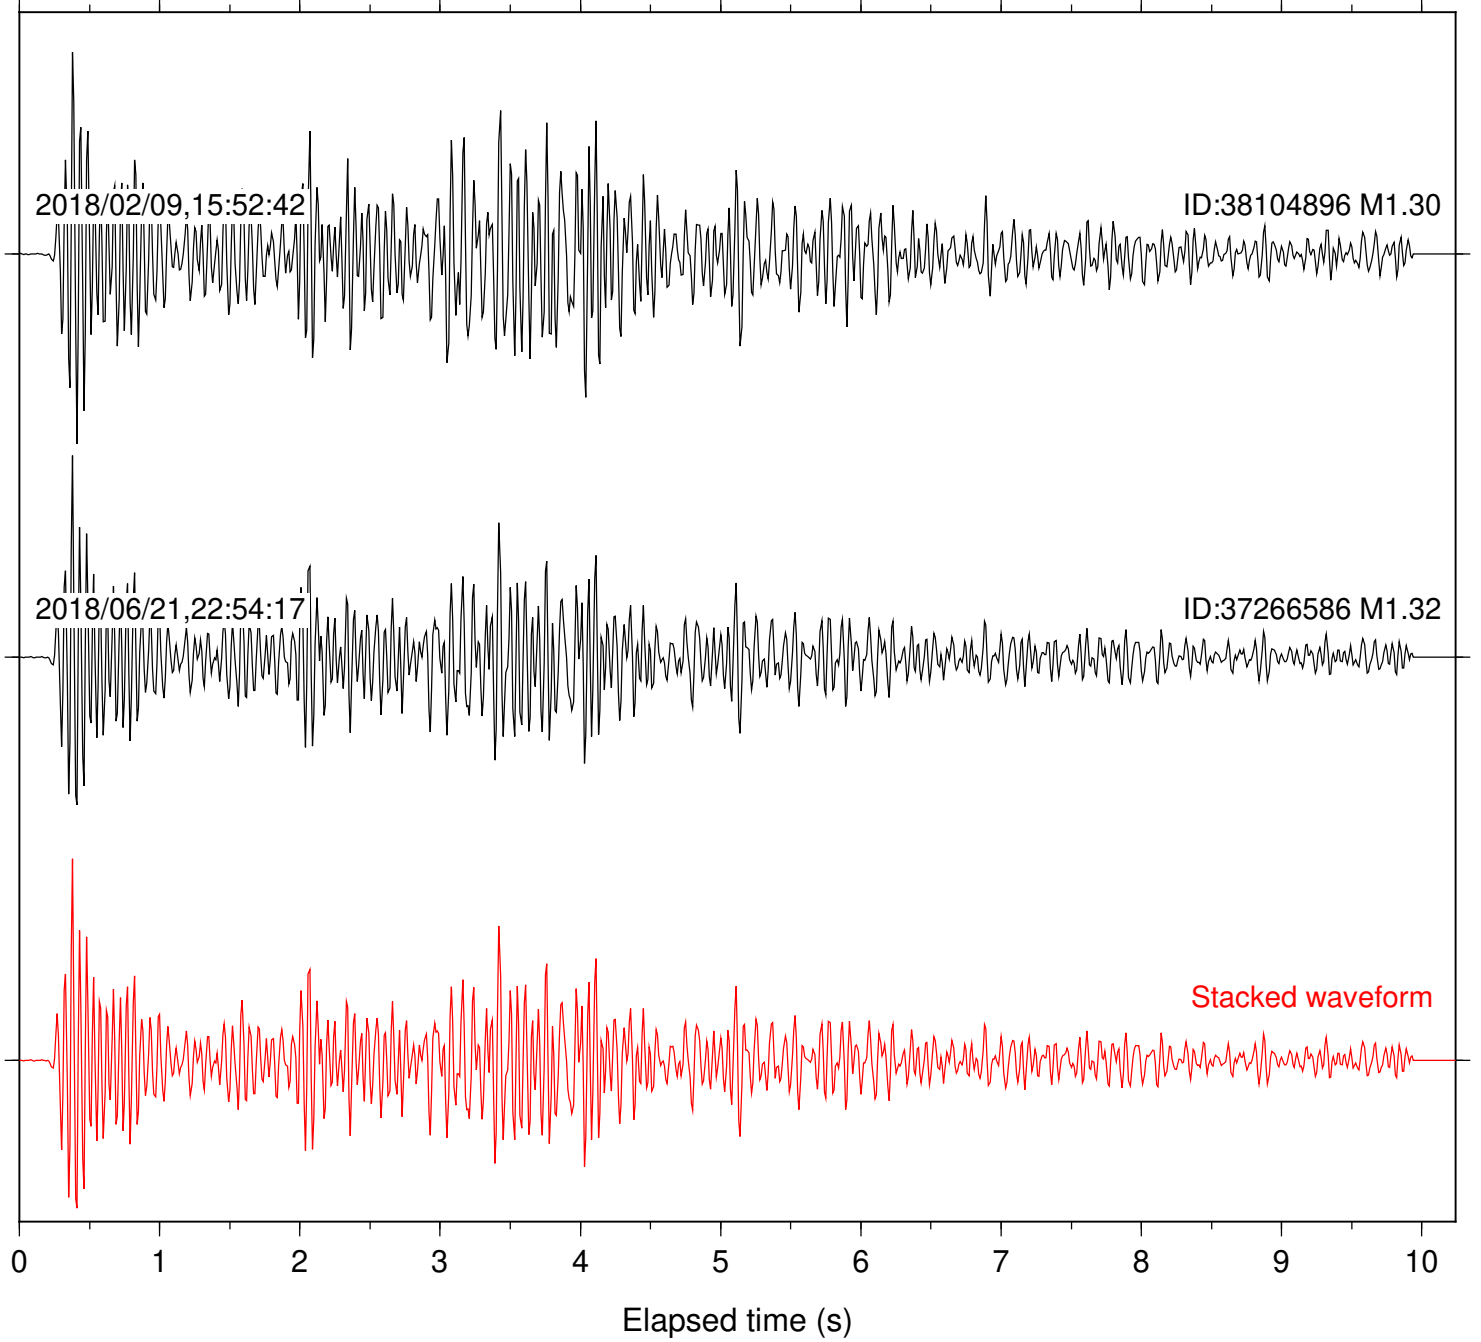

Station: B082 Com: EHZ

Focal depth: 5.90 km

Station: B084 Com: EHZ

Focal depth: 5.90 km

2018/02/09,15:52:42

ID:38104896 M1.30

2018/06/21,22:54:17

ID:37266586 M1.32

Stacked waveform

0 1 2 3 4 5 6 7 8 9 10
Elapsed time (s)

Station: B086 Com: EHZ

Focal depth: 5.90 km

Station: B087 Com: EHZ

Focal depth: 5.90 km

Station: B093 Com: EHZ

Focal depth: 5.90 km

Station: B946 Com: EHZ

Focal depth: 5.90 km

2018/02/09,15:52:42

ID:38104896 M1.30

2018/06/21,22:54:17

ID:37266586 M1.32

Stacked waveform

0 1 2 3 4 5 6 7 8 9 10
Elapsed time (s)

Station: CSH Com: HHZ

Focal depth: 5.90 km

Station: KNW Com: HHZ

Focal depth: 5.90 km

Station: SND Com: HHZ

Focal depth: 5.90 km

Station: TOR Com: HHZ

Focal depth: 5.90 km