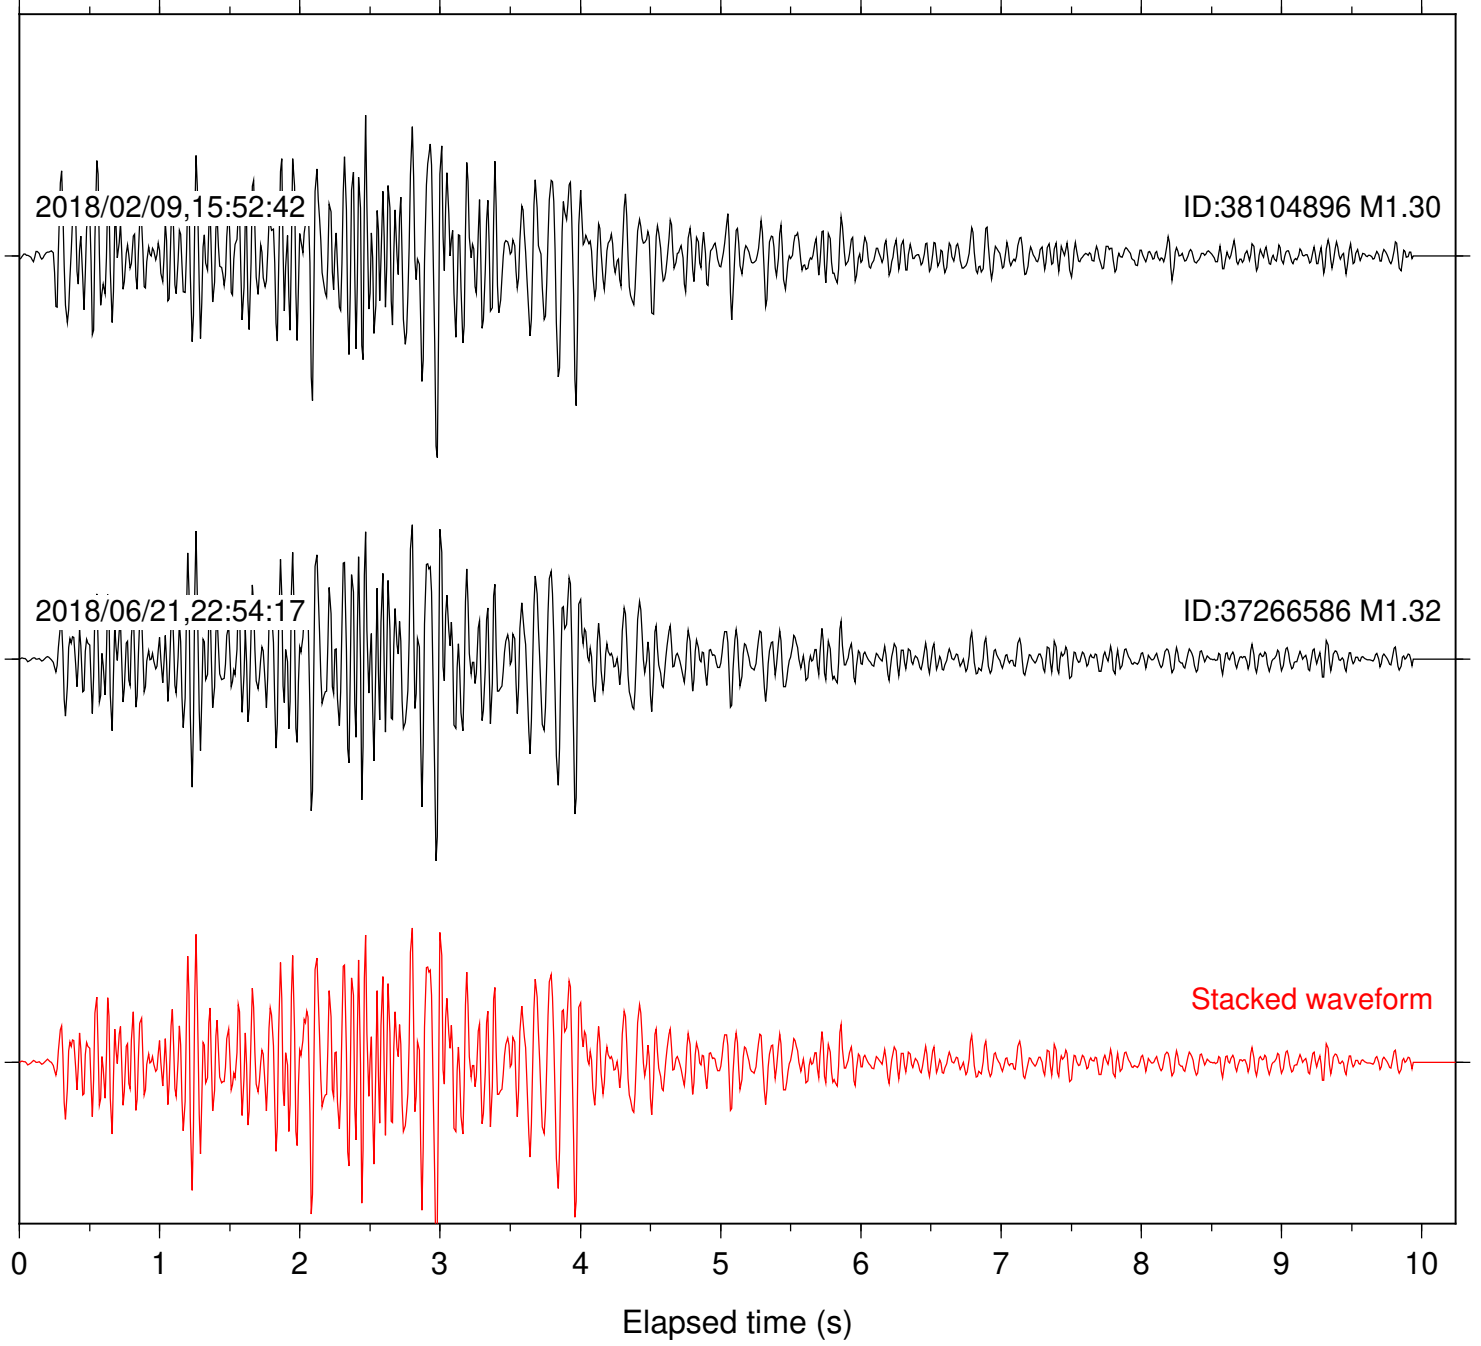

Station: B082 Com: EHZ

Focal depth: 5.90 km

Station: B084 Com: EHZ

Focal depth: 5.90 km

2018/02/09,15:52:42

ID:38104896 M1.30

2018/06/21,22:54:17

ID:37266586 M1.32

Stacked waveform

0 1 2 3 4 5 6 7 8 9 10
Elapsed time (s)

Station: B086 Com: EHZ

Focal depth: 5.90 km

Station: B087 Com: EHZ

Focal depth: 5.90 km

Station: B093 Com: EHZ

Focal depth: 5.90 km

Station: B946 Com: EHZ

Focal depth: 5.90 km

2018/02/09,15:52:42

ID:38104896 M1.30

2018/06/21,22:54:17

ID:37266586 M1.32

Stacked waveform

0 1 2 3 4 5 6 7 8 9 10
Elapsed time (s)

Station: CSH Com: HHZ

Focal depth: 5.90 km

Station: KNW Com: HHZ

Focal depth: 5.90 km

Station: SND Com: HHZ

Focal depth: 5.90 km

Station: TOR Com: HHZ

Focal depth: 5.90 km