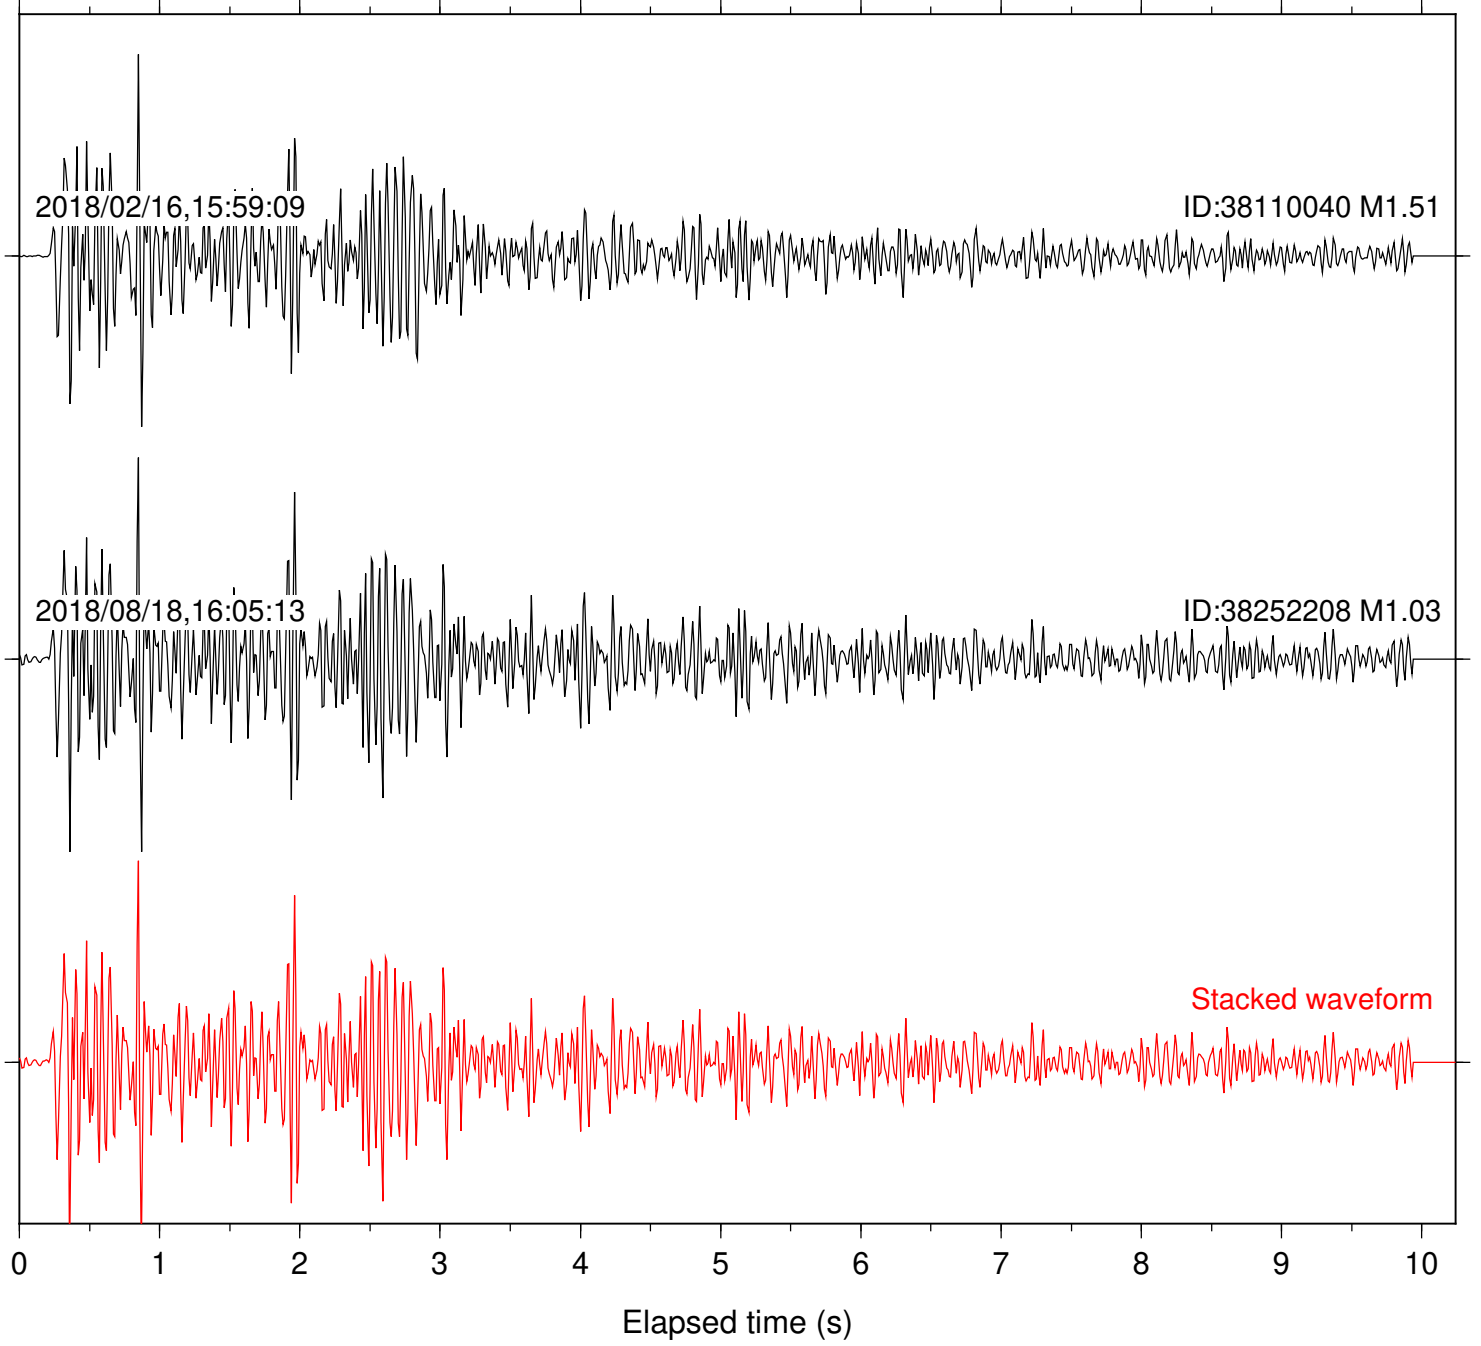

Station: B087 Com: EHZ

Focal depth: 4.95 km

Station: B088 Com: EHZ

Focal depth: 4.95 km

Station: B093 Com: EHZ

Focal depth: 4.95 km

2018/02/16,15:59:09

ID:38110040 M1.51

2018/08/18,16:05:13

ID:38252208 M1.03

Stacked waveform

0 1 2 3 4 5 6 7 8 9 10
Elapsed time (s)

Station: B946 Com: EHZ

Focal depth: 4.95 km

Station: CSH Com: HHZ

Focal depth: 4.95 km

Station: FRD Com: HHZ

Focal depth: 4.95 km

Station: PFO Com: HHZ

Focal depth: 4.95 km