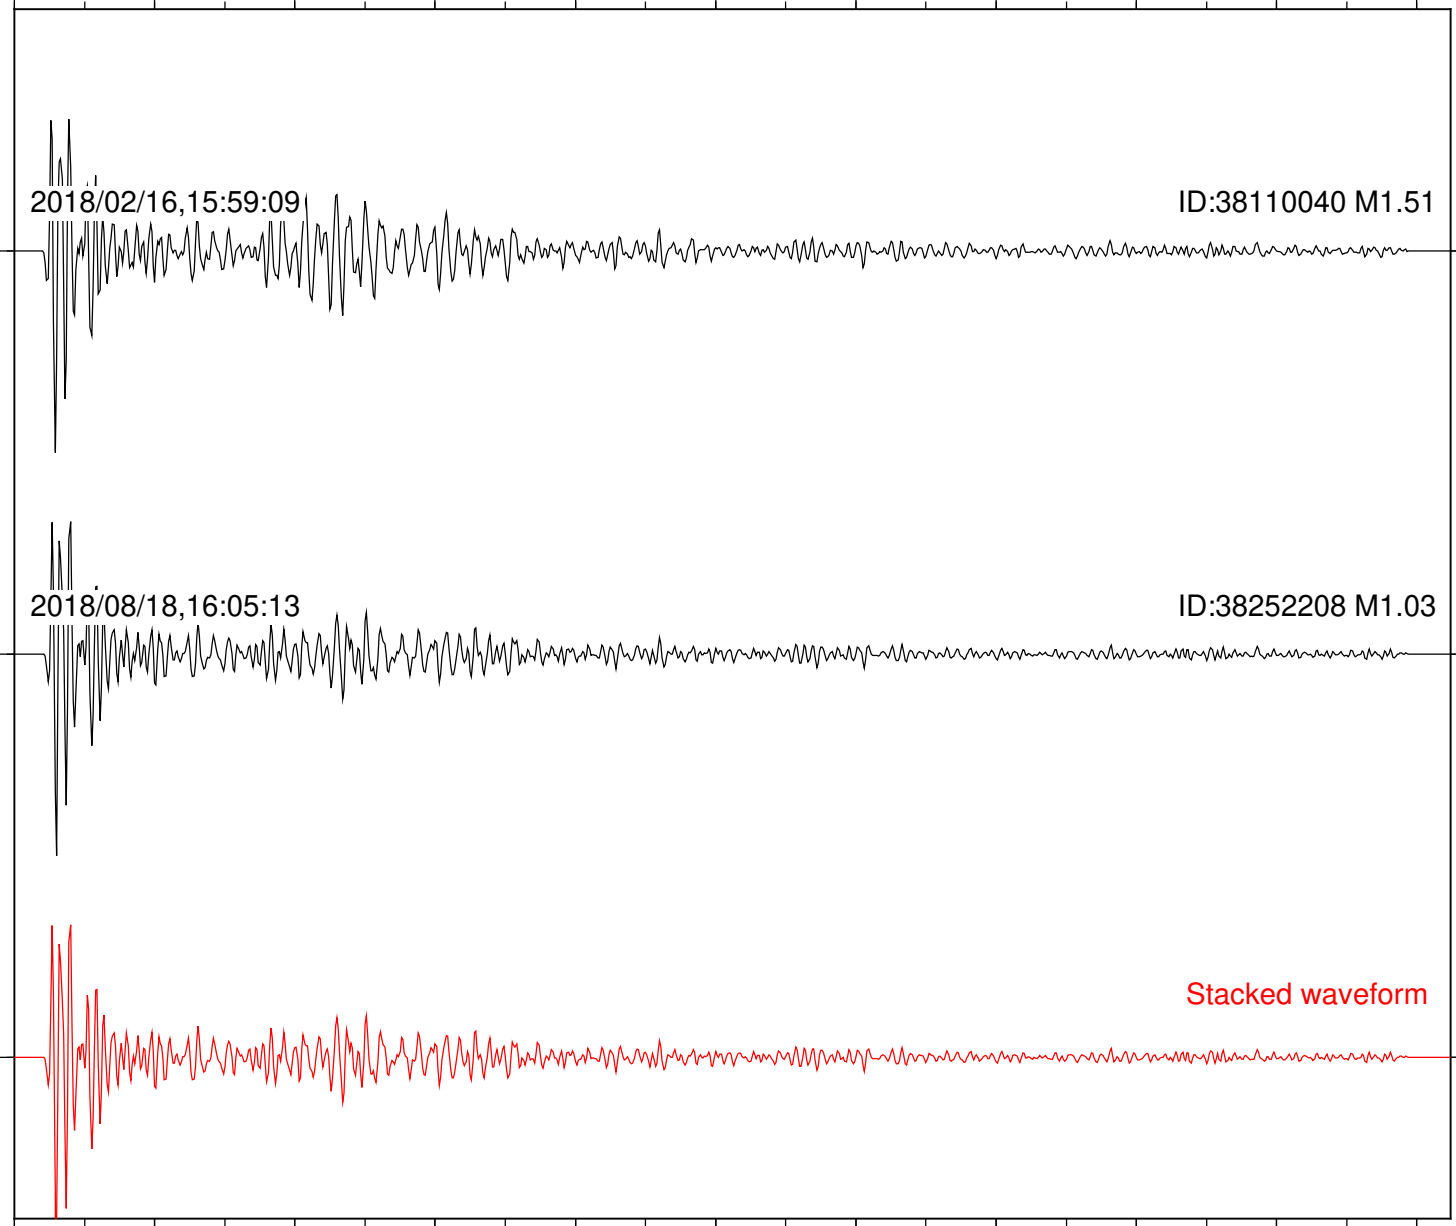

Station: B082 Com: EHZ

Focal depth: 4.95 km

2018/02/16,15:59:09

ID:38110040 M1.51

2018/08/18,16:05:13

ID:38252208 M1.03

Stacked waveform

0 1 2 3 4 5 6 7 8 9 10
Elapsed time (s)

Station: B087 Com: EHZ

Focal depth: 4.95 km

Station: B088 Com: EHZ

Focal depth: 4.95 km

Station: B093 Com: EHZ

Focal depth: 4.95 km

2018/02/16,15:59:09

ID:38110040 M1.51

2018/08/18,16:05:13

ID:38252208 M1.03

Stacked waveform

0 1 2 3 4 5 6 7 8 9 10
Elapsed time (s)

Station: B946 Com: EHZ

Focal depth: 4.95 km

Station: CSH Com: HHZ

Focal depth: 4.95 km

Station: FRD Com: HHZ

Focal depth: 4.95 km

Station: PFO Com: HHZ

Focal depth: 4.95 km