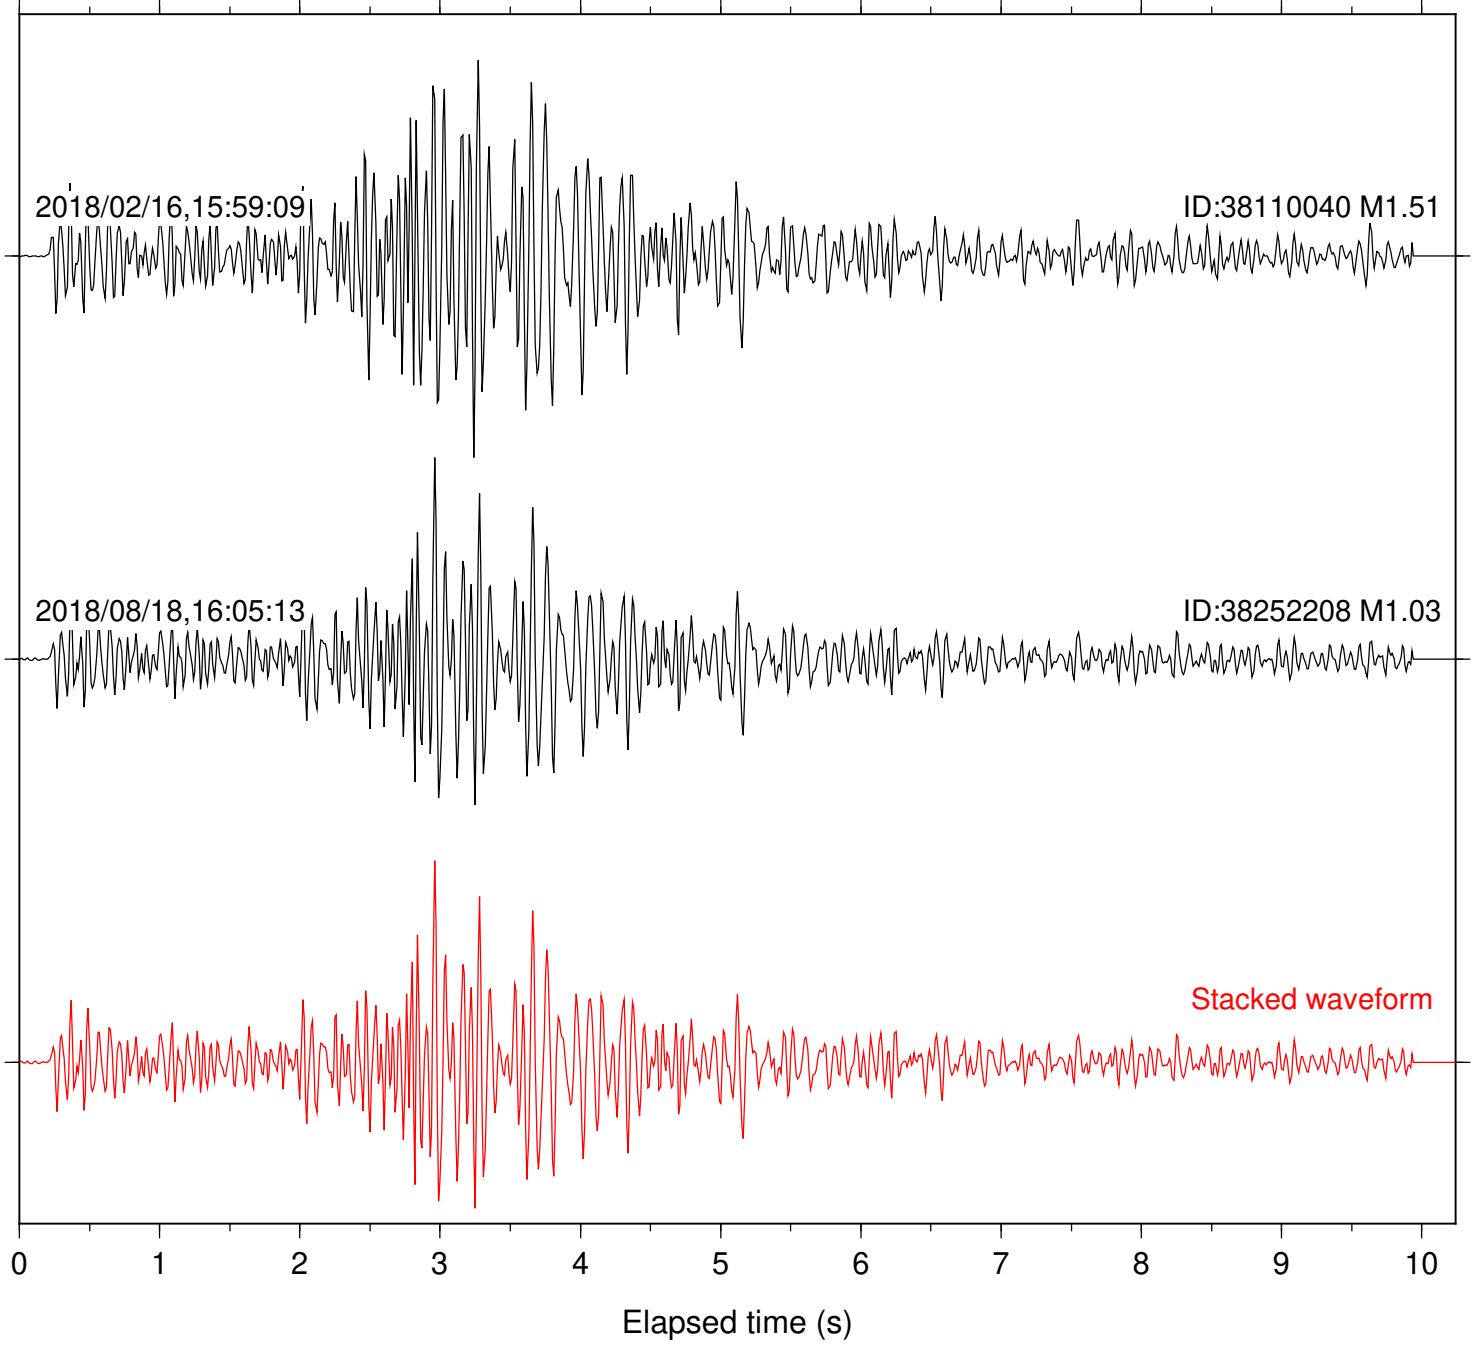

Station: B082 Com: EHZ

Focal depth: 4.95 km

2018/02/16,15:59:09

ID:38110040 M1.51

2018/08/18,16:05:13

ID:38252208 M1.03

Stacked waveform

0 1 2 3 4 5 6 7 8 9 10
Elapsed time (s)

Station: B087 Com: EHZ

Focal depth: 4.95 km

Station: B088 Com: EHZ

Focal depth: 4.95 km

Station: B093 Com: EHZ

Focal depth: 4.95 km

2018/02/16,15:59:09

ID:38110040 M1.51

2018/08/18,16:05:13

ID:38252208 M1.03

Stacked waveform

0 1 2 3 4 5 6 7 8 9 10
Elapsed time (s)

Station: B946 Com: EHZ

Focal depth: 4.95 km

Station: CSH Com: HHZ

Focal depth: 4.95 km

Station: FRD Com: HHZ

Focal depth: 4.95 km

Station: PFO Com: HHZ

Focal depth: 4.95 km