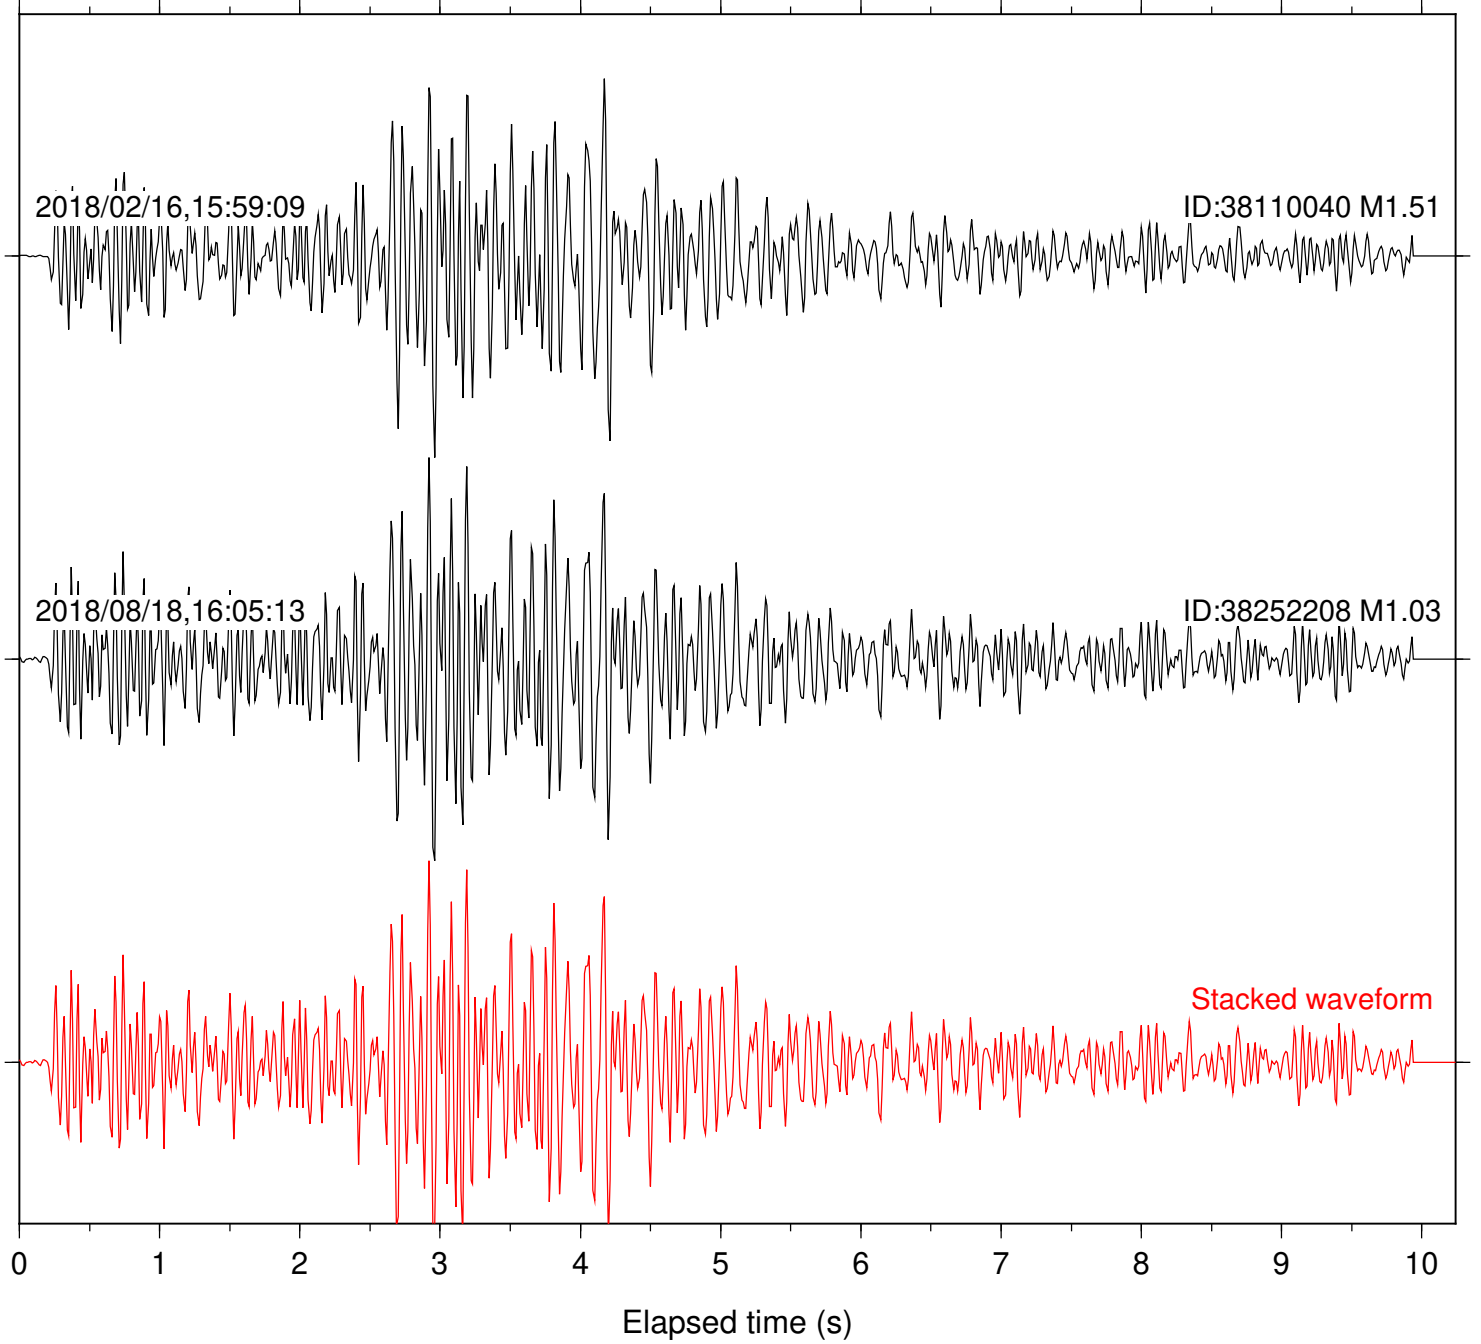

Station: B087 Com: EHZ

Focal depth: 4.95 km

Station: B088 Com: EHZ

Focal depth: 4.95 km

Station: B093 Com: EHZ

Focal depth: 4.95 km

2018/02/16,15:59:09

ID:38110040 M1.51

2018/08/18,16:05:13

ID:38252208 M1.03

Stacked waveform

0 1 2 3 4 5 6 7 8 9 10
Elapsed time (s)

Station: B946 Com: EHZ

Focal depth: 4.95 km

Station: CSH Com: HHZ

Focal depth: 4.95 km

Station: FRD Com: HHZ

Focal depth: 4.95 km

Station: PFO Com: HHZ

Focal depth: 4.95 km