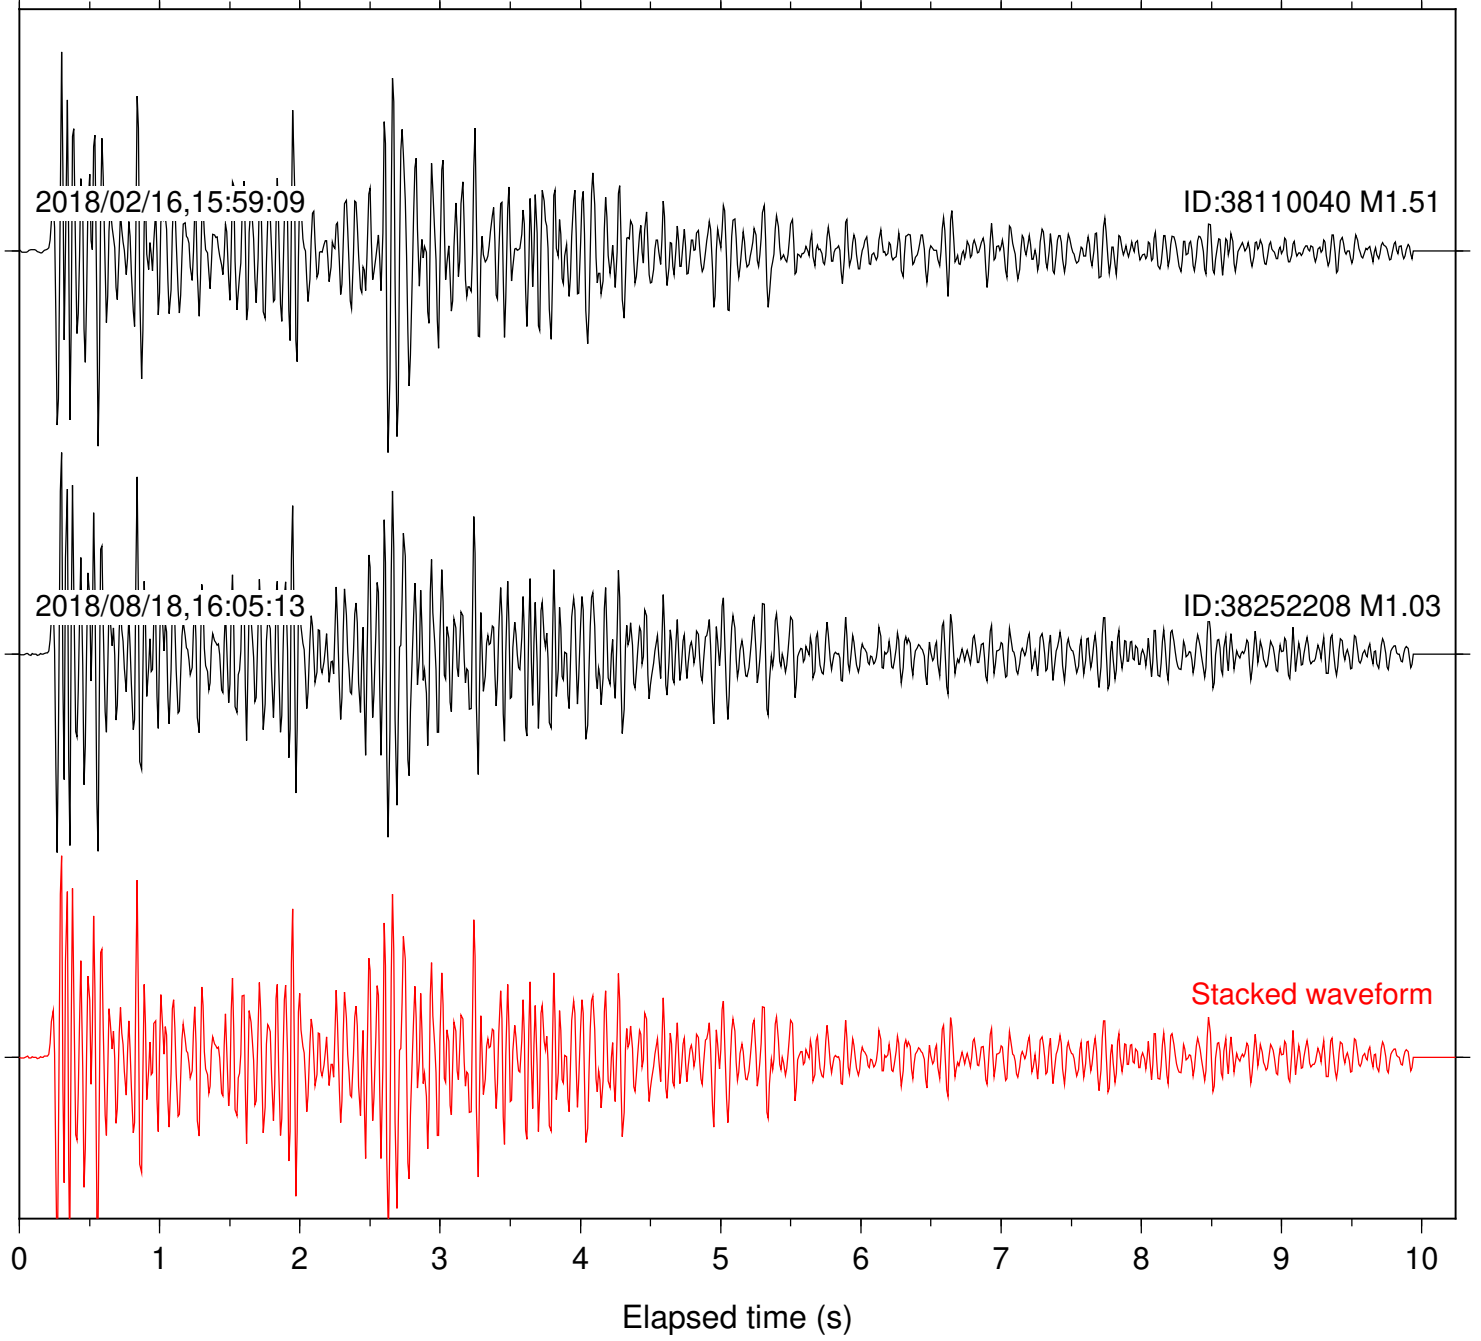

Station: B082 Com: EHZ

Focal depth: 4.95 km

2018/02/16,15:59:09

ID:38110040 M1.51

2018/08/18,16:05:13

ID:38252208 M1.03

Stacked waveform

0 1 2 3 4 5 6 7 8 9 10
Elapsed time (s)

Station: B087 Com: EHZ

Focal depth: 4.95 km

Station: B088 Com: EHZ

Focal depth: 4.95 km

Station: B093 Com: EHZ

Focal depth: 4.95 km

2018/02/16,15:59:09

ID:38110040 M1.51

2018/08/18,16:05:13

ID:38252208 M1.03

Stacked waveform

0 1 2 3 4 5 6 7 8 9 10
Elapsed time (s)

Station: B946 Com: EHZ

Focal depth: 4.95 km

Station: CSH Com: HHZ

Focal depth: 4.95 km

Station: FRD Com: HHZ

Focal depth: 4.95 km

Station: PFO Com: HHZ

Focal depth: 4.95 km