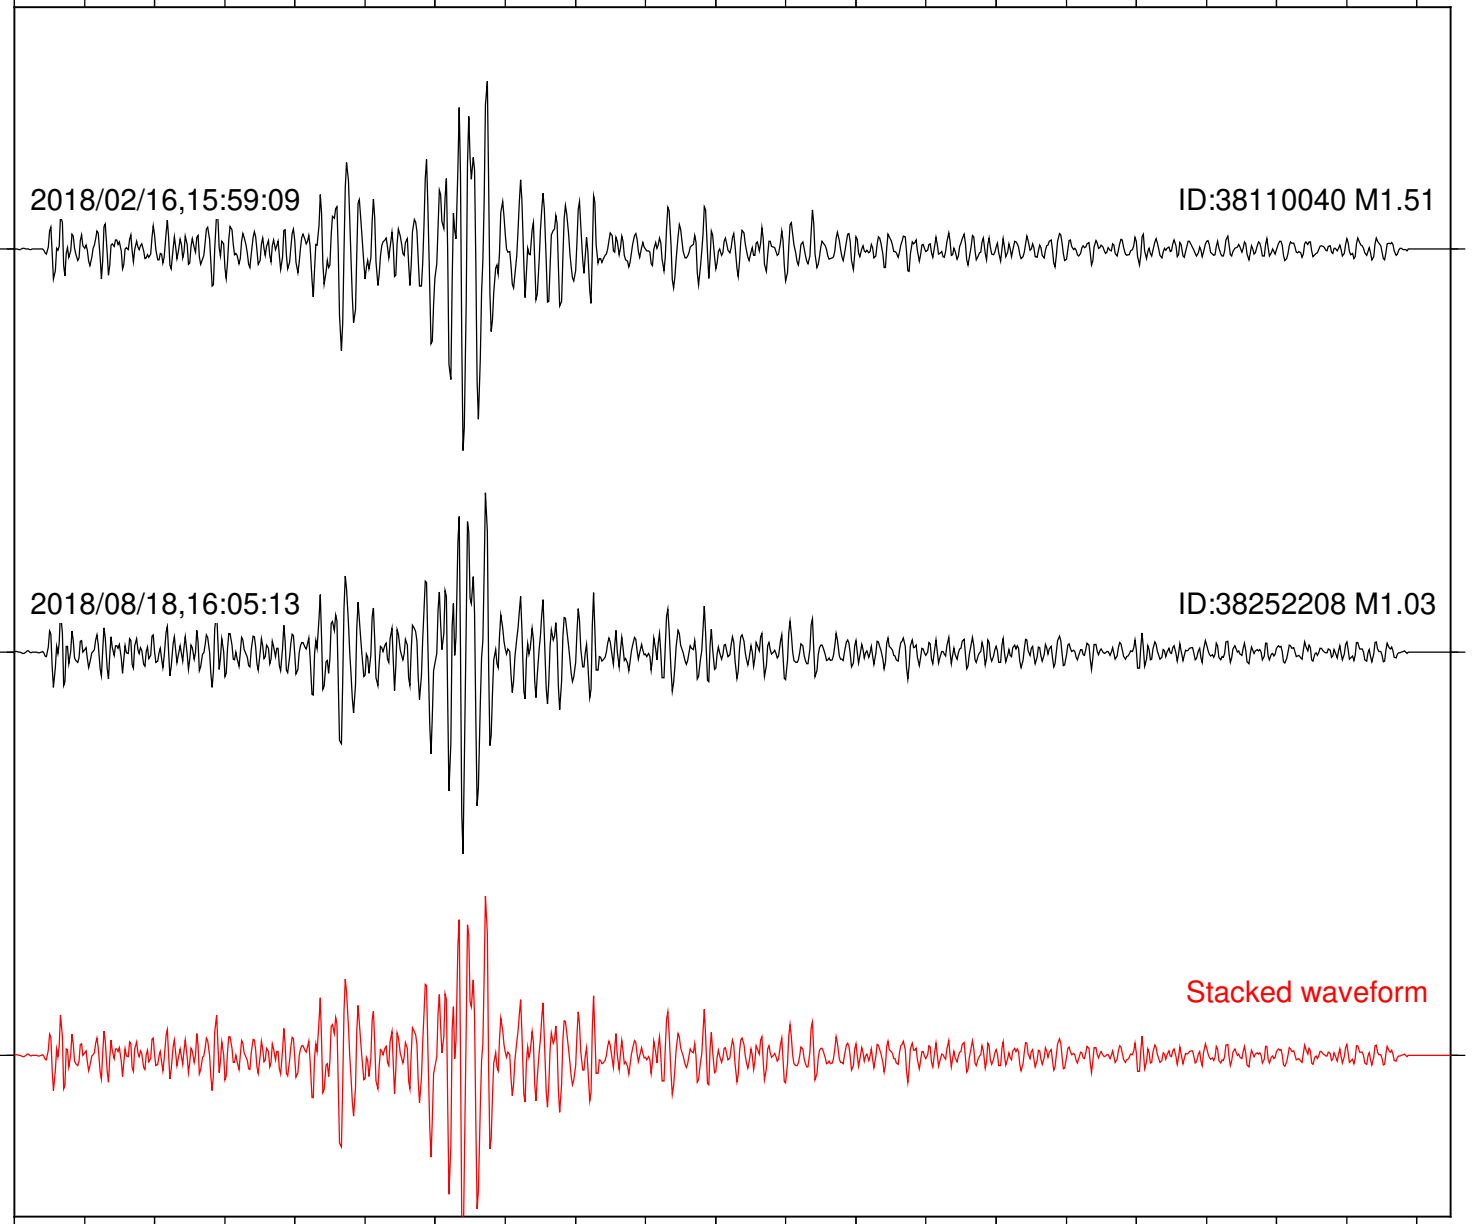

Station: B082 Com: EHZ

Focal depth: 4.95 km

2018/02/16,15:59:09

ID:38110040 M1.51

2018/08/18,16:05:13

ID:38252208 M1.03

Stacked waveform

0 1 2 3 4 5 6 7 8 9 10
Elapsed time (s)

Station: B087 Com: EHZ

Focal depth: 4.95 km

Station: B088 Com: EHZ

Focal depth: 4.95 km

Station: B093 Com: EHZ

Focal depth: 4.95 km

2018/02/16,15:59:09

ID:38110040 M1.51

2018/08/18,16:05:13

ID:38252208 M1.03

Stacked waveform

0 1 2 3 4 5 6 7 8 9 10
Elapsed time (s)

Station: B946 Com: EHZ

Focal depth: 4.95 km

Station: CSH Com: HHZ

Focal depth: 4.95 km

Station: FRD Com: HHZ

Focal depth: 4.95 km

Station: PFO Com: HHZ

Focal depth: 4.95 km