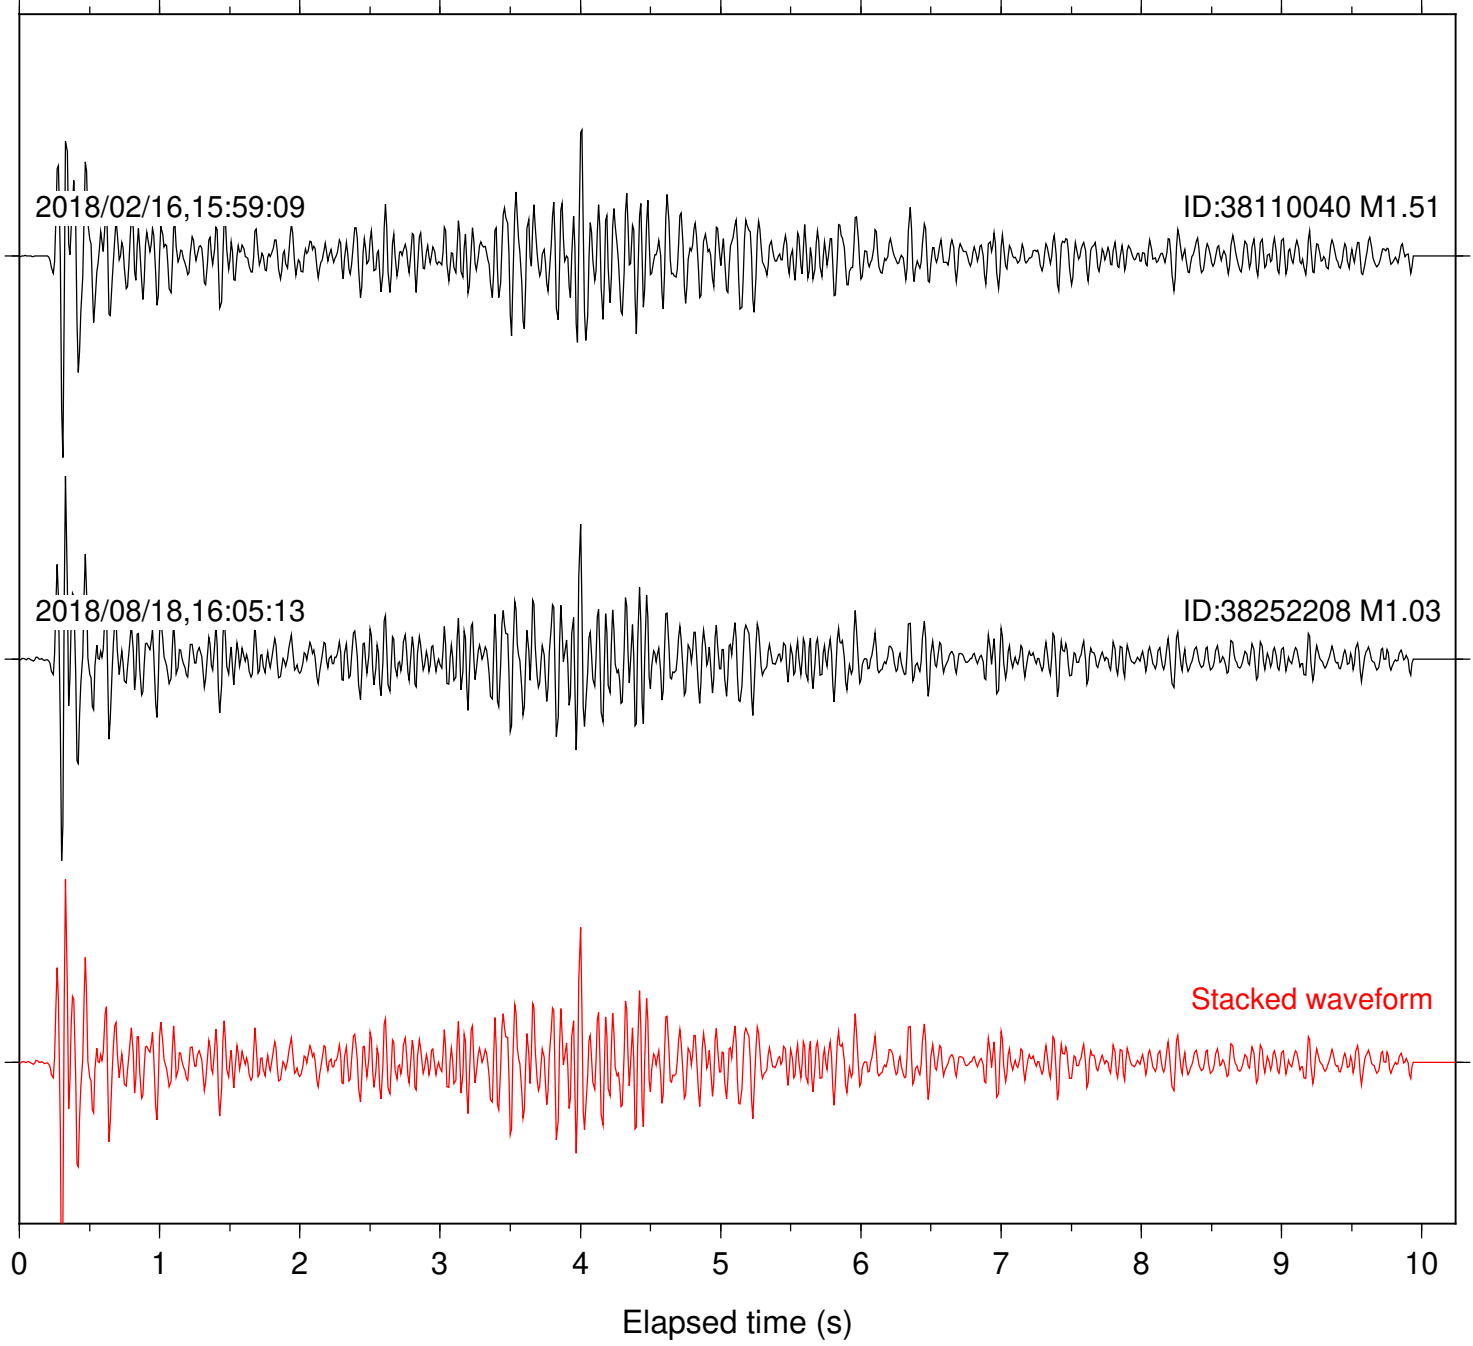

Station: B087 Com: EHZ

Focal depth: 4.95 km

Station: B088 Com: EHZ

Focal depth: 4.95 km

Station: B093 Com: EHZ

Focal depth: 4.95 km

2018/02/16,15:59:09

ID:38110040 M1.51

2018/08/18,16:05:13

ID:38252208 M1.03

Stacked waveform

0 1 2 3 4 5 6 7 8 9 10
Elapsed time (s)

Station: B946 Com: EHZ

Focal depth: 4.95 km

Station: CSH Com: HHZ

Focal depth: 4.95 km

Station: FRD Com: HHZ

Focal depth: 4.95 km

Station: PFO Com: HHZ

Focal depth: 4.95 km