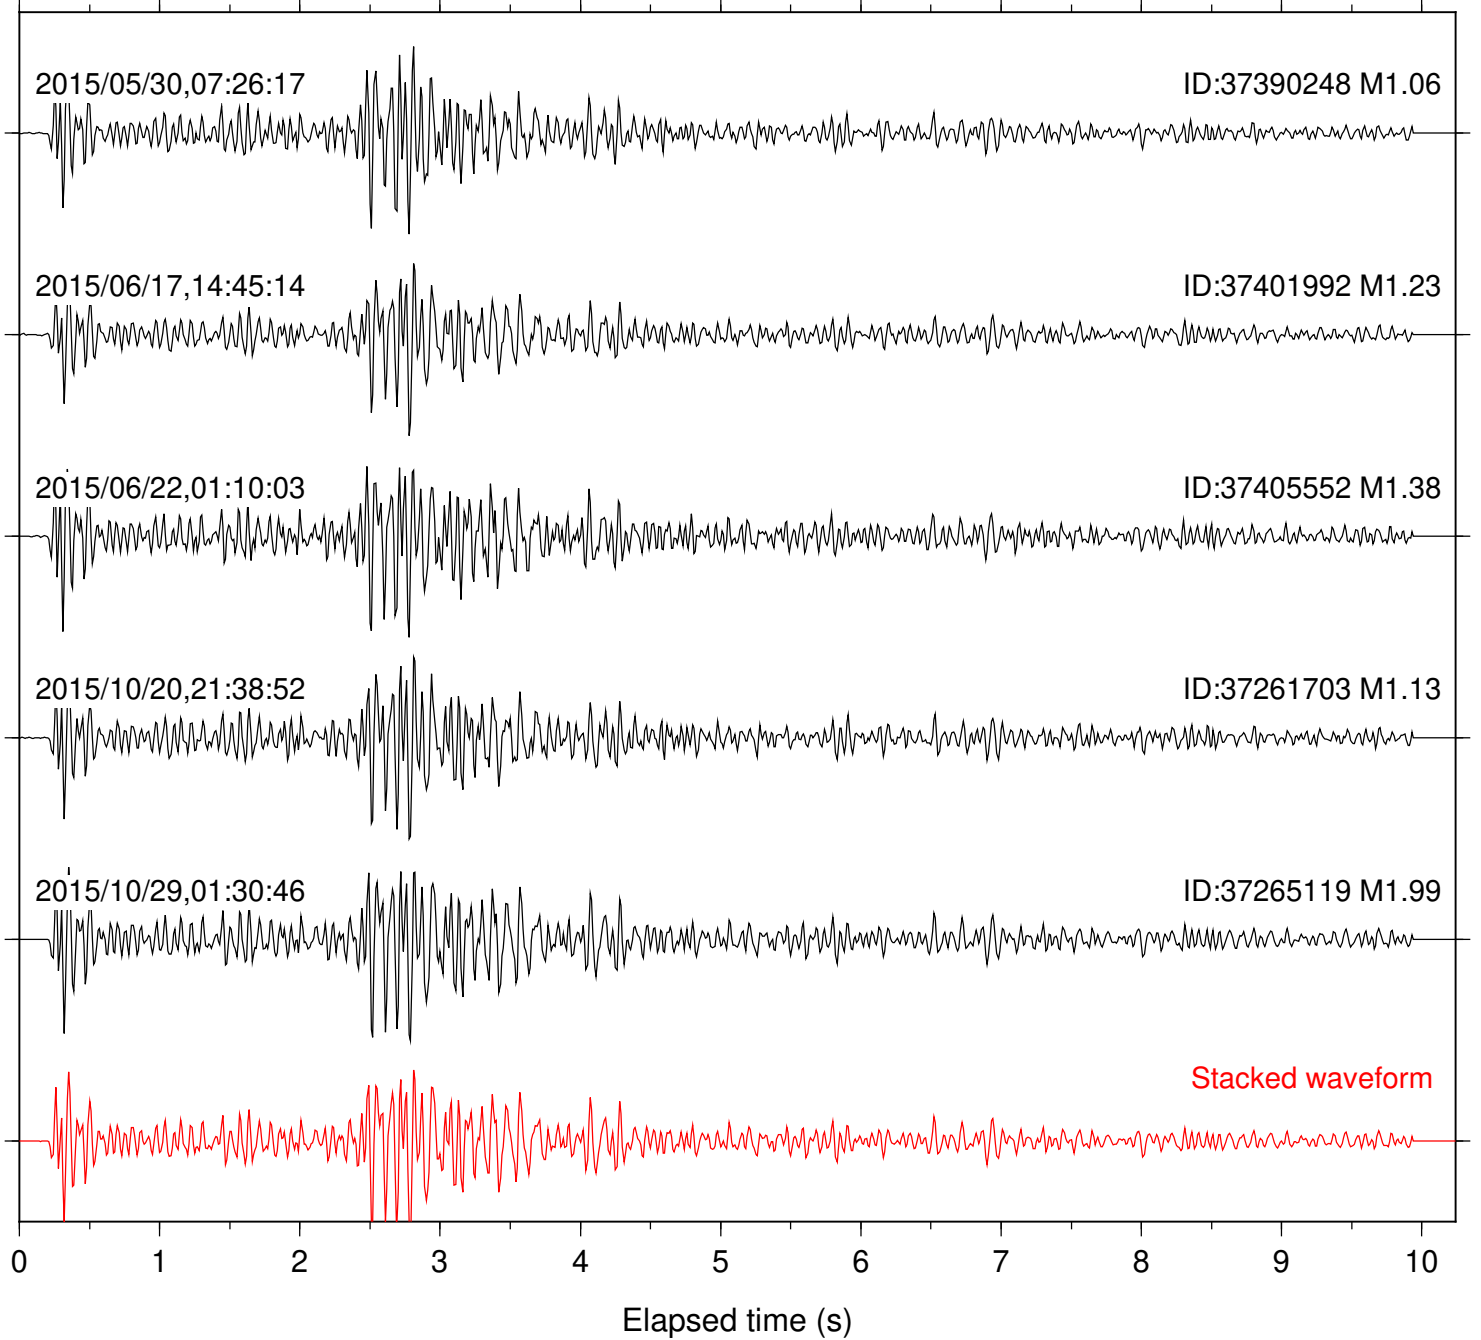

Station: B081 Com: EHZ

Focal depth: 8.61 km

Station: B082 Com: EHZ

Focal depth: 8.61 km

Station: B084 Com: EHZ

Focal depth: 8.61 km

Station: B086 Com: EHZ

Focal depth: 8.57 km

Station: B087 Com: EHZ

Focal depth: 8.61 km

Station: B088 Com: EHZ

Focal depth: 8.61 km

Station: B093 Com: EHZ

Focal depth: 8.61 km

Station: B946 Com: EHZ

Focal depth: 8.61 km

Station: DNR Com: HHZ

Focal depth: 8.61 km

Station: FRD Com: HHZ

Focal depth: 8.61 km

Station: HMT2 Com: HHZ

Focal depth: 8.61 km

Station: KNW Com: HHZ

Focal depth: 8.61 km

Station: RDM Com: HHZ

Focal depth: 8.61 km

Station: RRSP Com: HHZ

Focal depth: 8.61 km

Station: SMER Com: HHZ

Focal depth: 8.61 km

Station: SND Com: HHZ

Focal depth: 8.61 km