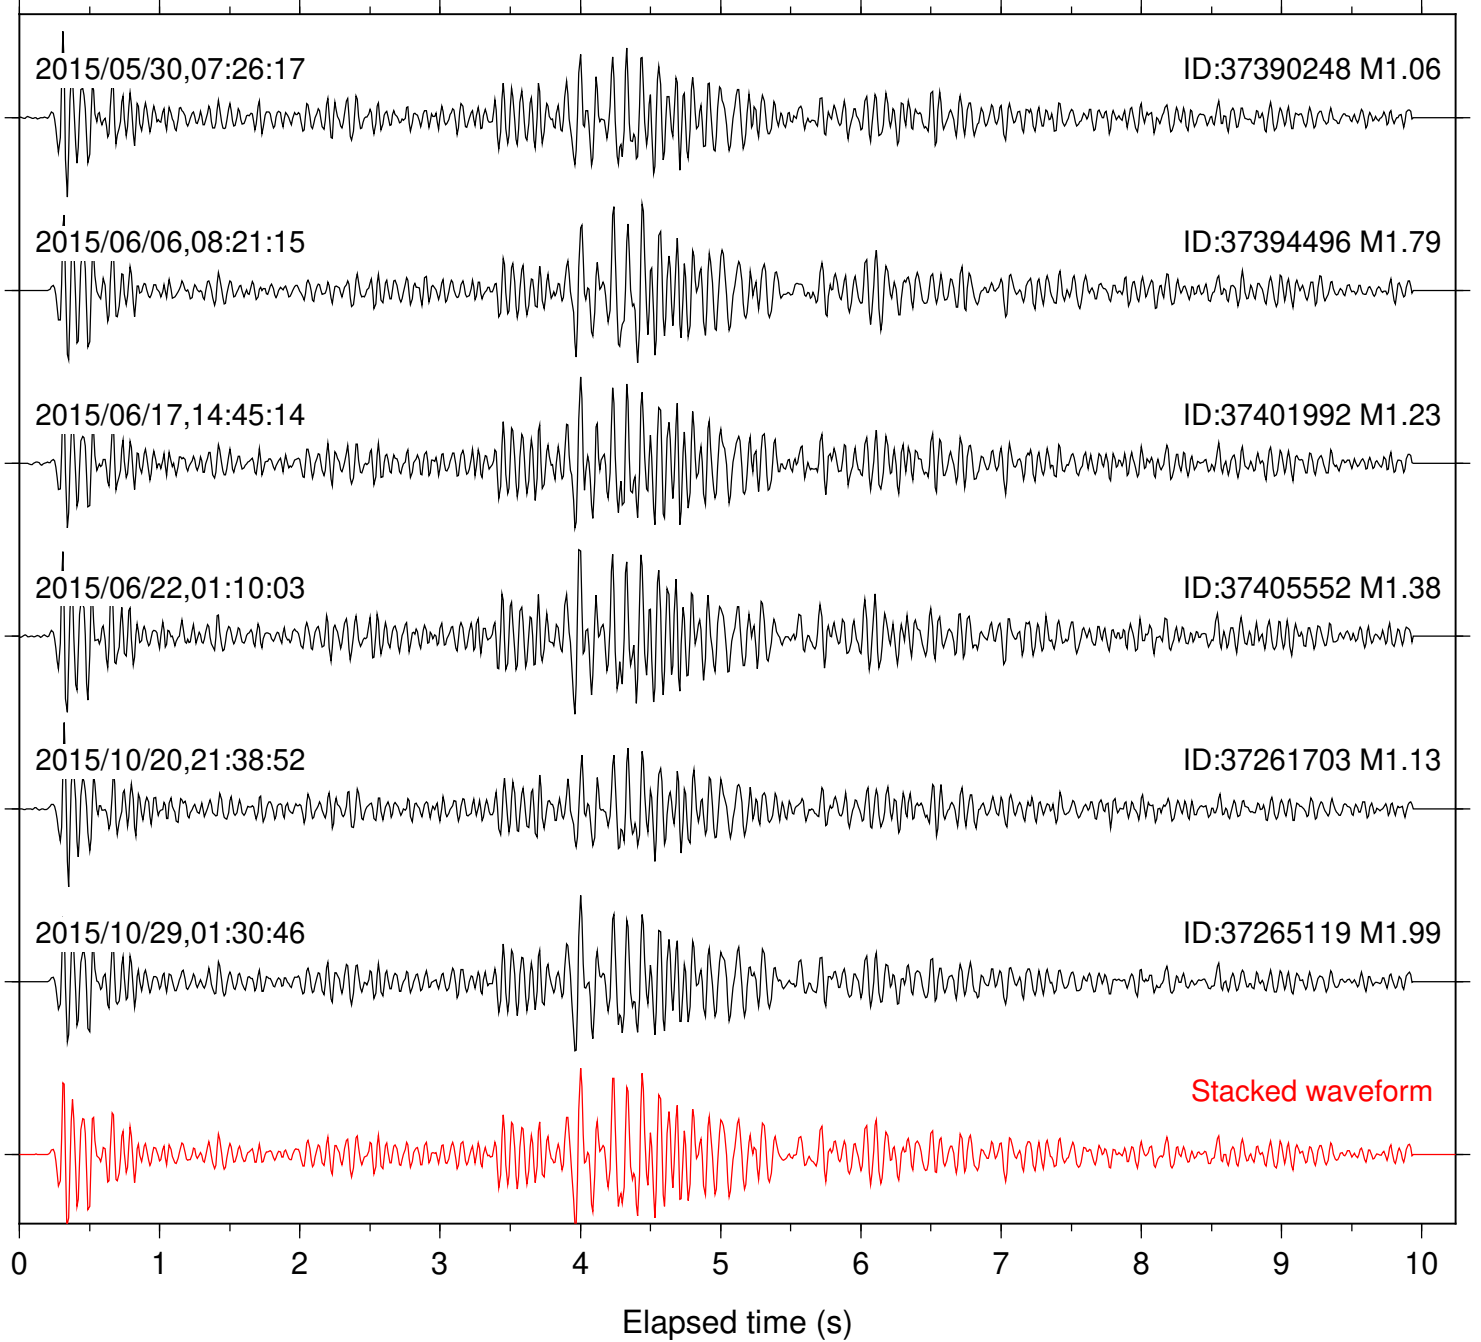

Station: B081 Com: EHZ

Focal depth: 8.61 km

Station: B082 Com: EHZ

Focal depth: 8.61 km

Station: B084 Com: EHZ

Focal depth: 8.61 km

Station: B086 Com: EHZ

Focal depth: 8.57 km

Station: B087 Com: EHZ

Focal depth: 8.61 km

Station: B088 Com: EHZ

Focal depth: 8.61 km

Station: B093 Com: EHZ

Focal depth: 8.61 km

Station: B946 Com: EHZ

Focal depth: 8.61 km

Station: DNR Com: HHZ

Focal depth: 8.61 km

Station: FRD Com: HHZ

Focal depth: 8.61 km

Station: HMT2 Com: HHZ

Focal depth: 8.61 km

Station: KNW Com: HHZ

Focal depth: 8.61 km

Station: RDM Com: HHZ

Focal depth: 8.61 km

Station: RRSP Com: HHZ

Focal depth: 8.61 km

Station: SMER Com: HHZ

Focal depth: 8.61 km

Station: SND Com: HHZ

Focal depth: 8.61 km