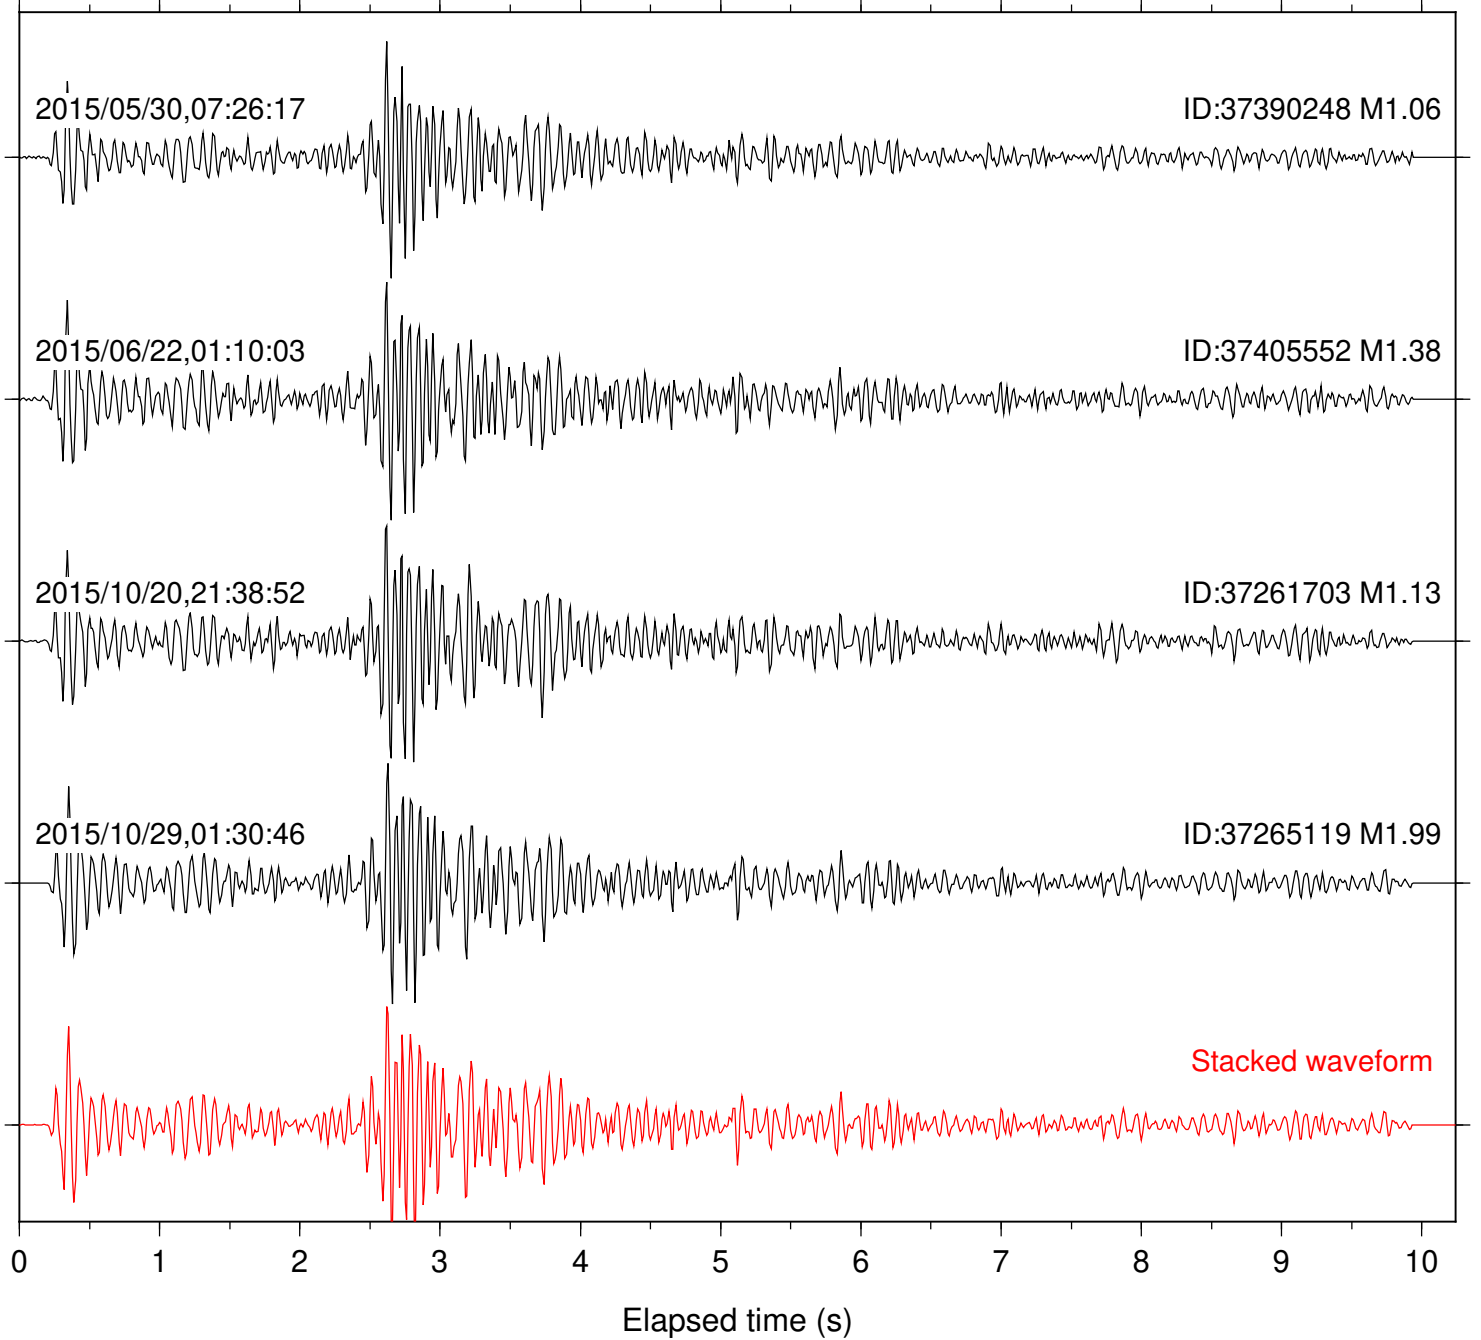

Station: BAC Com: EHZ

Focal depth: 8.61 km

Station: BZN Com: HHZ

Focal depth: 8.61 km

Station: CRY Com: HHZ

Focal depth: 8.61 km

Station: DGR Com: HHZ

Focal depth: 8.61 km

Station: DNR Com: HHZ

Focal depth: 8.61 km

Station: FRD Com: HHZ

Focal depth: 8.61 km

Station: HMT2 Com: HHZ

Focal depth: 8.61 km

Station: KNW Com: HHZ

Focal depth: 8.61 km

Station: LVA2 Com: HHZ

Focal depth: 8.57 km

Station: PFO Com: HHZ

Focal depth: 8.61 km

Station: PLM Com: HHZ

Focal depth: 8.57 km

Station: POB2 Com: HHZ

Focal depth: 8.61 km

Station: RDM Com: HHZ

Focal depth: 8.61 km

Station: RRSP Com: HHZ

Focal depth: 8.61 km

Station: SMER Com: HHZ

Focal depth: 8.61 km

Station: SND Com: HHZ

Focal depth: 8.61 km