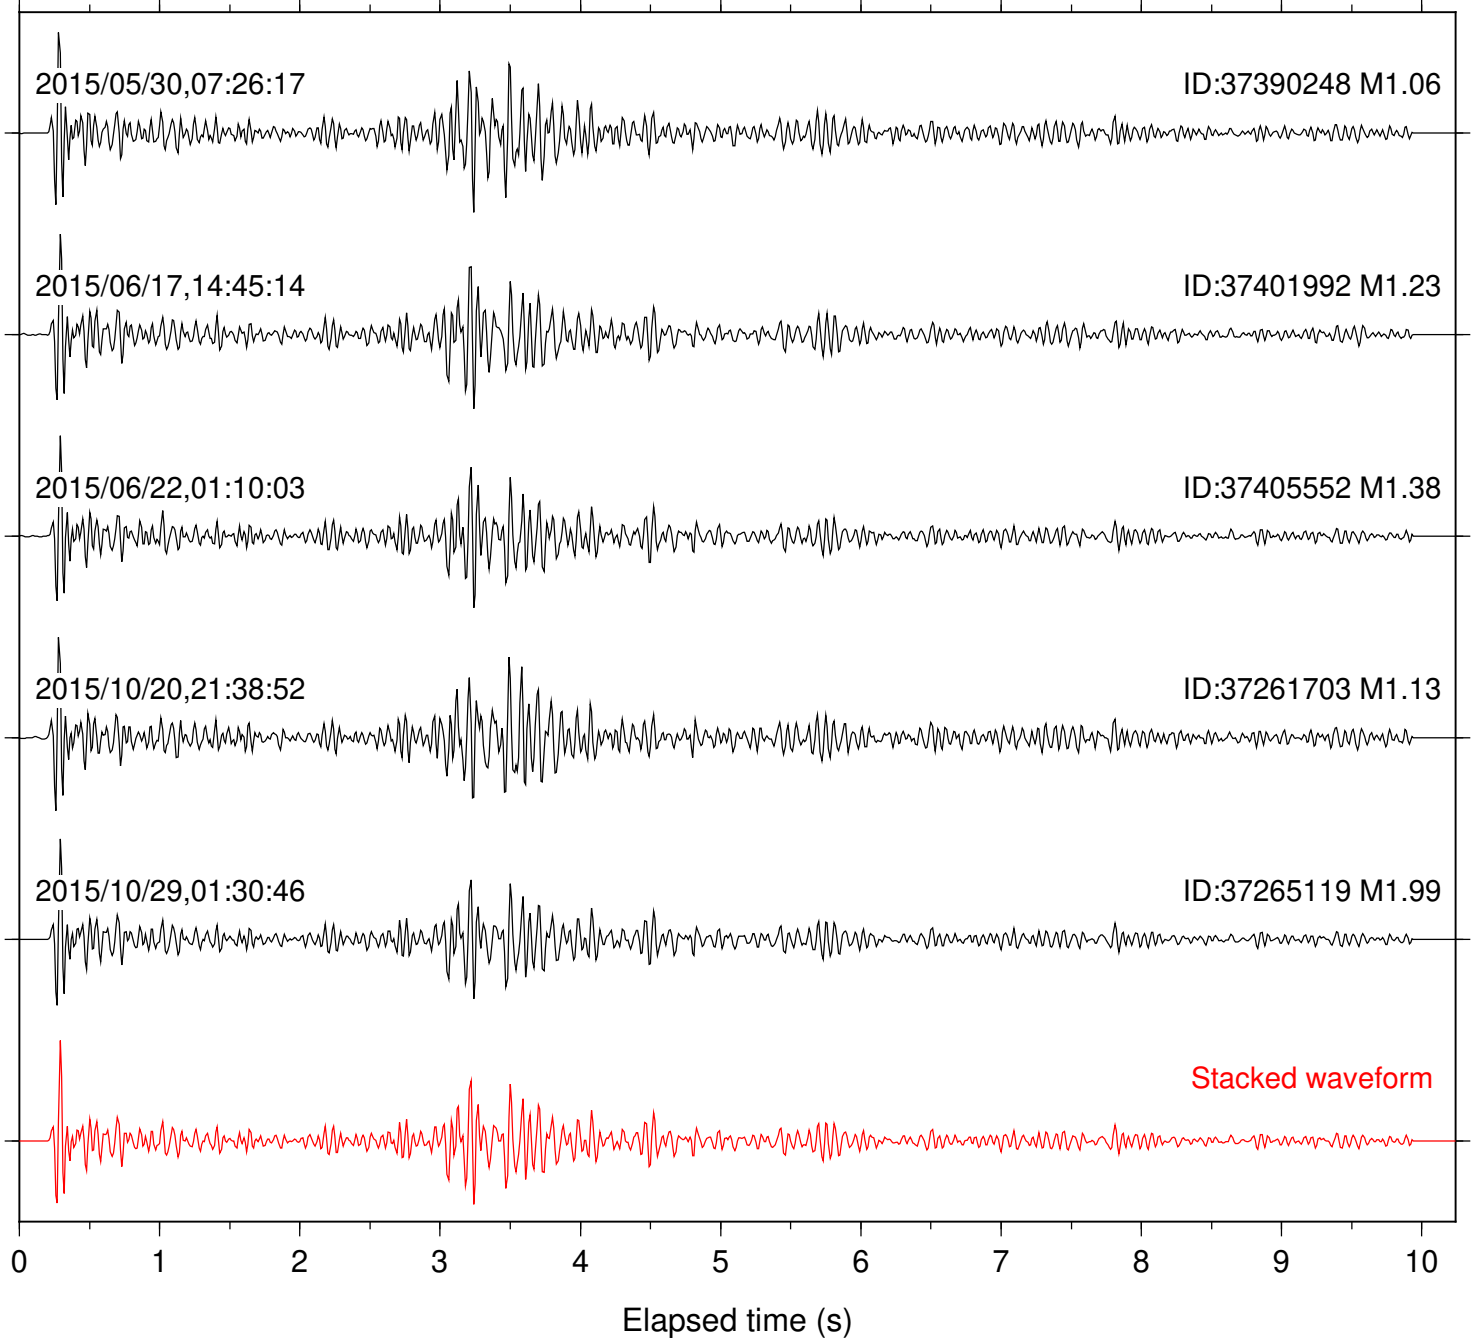

Station: BAC Com: EHZ

Focal depth: 8.61 km

Station: BZN Com: HHZ

Focal depth: 8.61 km

Station: CRY Com: HHZ

Focal depth: 8.61 km

Station: DGR Com: HHZ

Focal depth: 8.61 km

Station: DNR Com: HHZ

Focal depth: 8.61 km

Station: FRD Com: HHZ

Focal depth: 8.61 km

Station: HMT2 Com: HHZ

Focal depth: 8.61 km

Station: KNW Com: HHZ

Focal depth: 8.61 km

Station: LVA2 Com: HHZ

Focal depth: 8.57 km

Station: PFO Com: HHZ

Focal depth: 8.61 km

Station: PLM Com: HHZ

Focal depth: 8.57 km

Station: POB2 Com: HHZ

Focal depth: 8.61 km

Station: RDM Com: HHZ

Focal depth: 8.61 km

Station: RRSP Com: HHZ

Focal depth: 8.61 km

Station: SMER Com: HHZ

Focal depth: 8.61 km

Station: SND Com: HHZ

Focal depth: 8.61 km