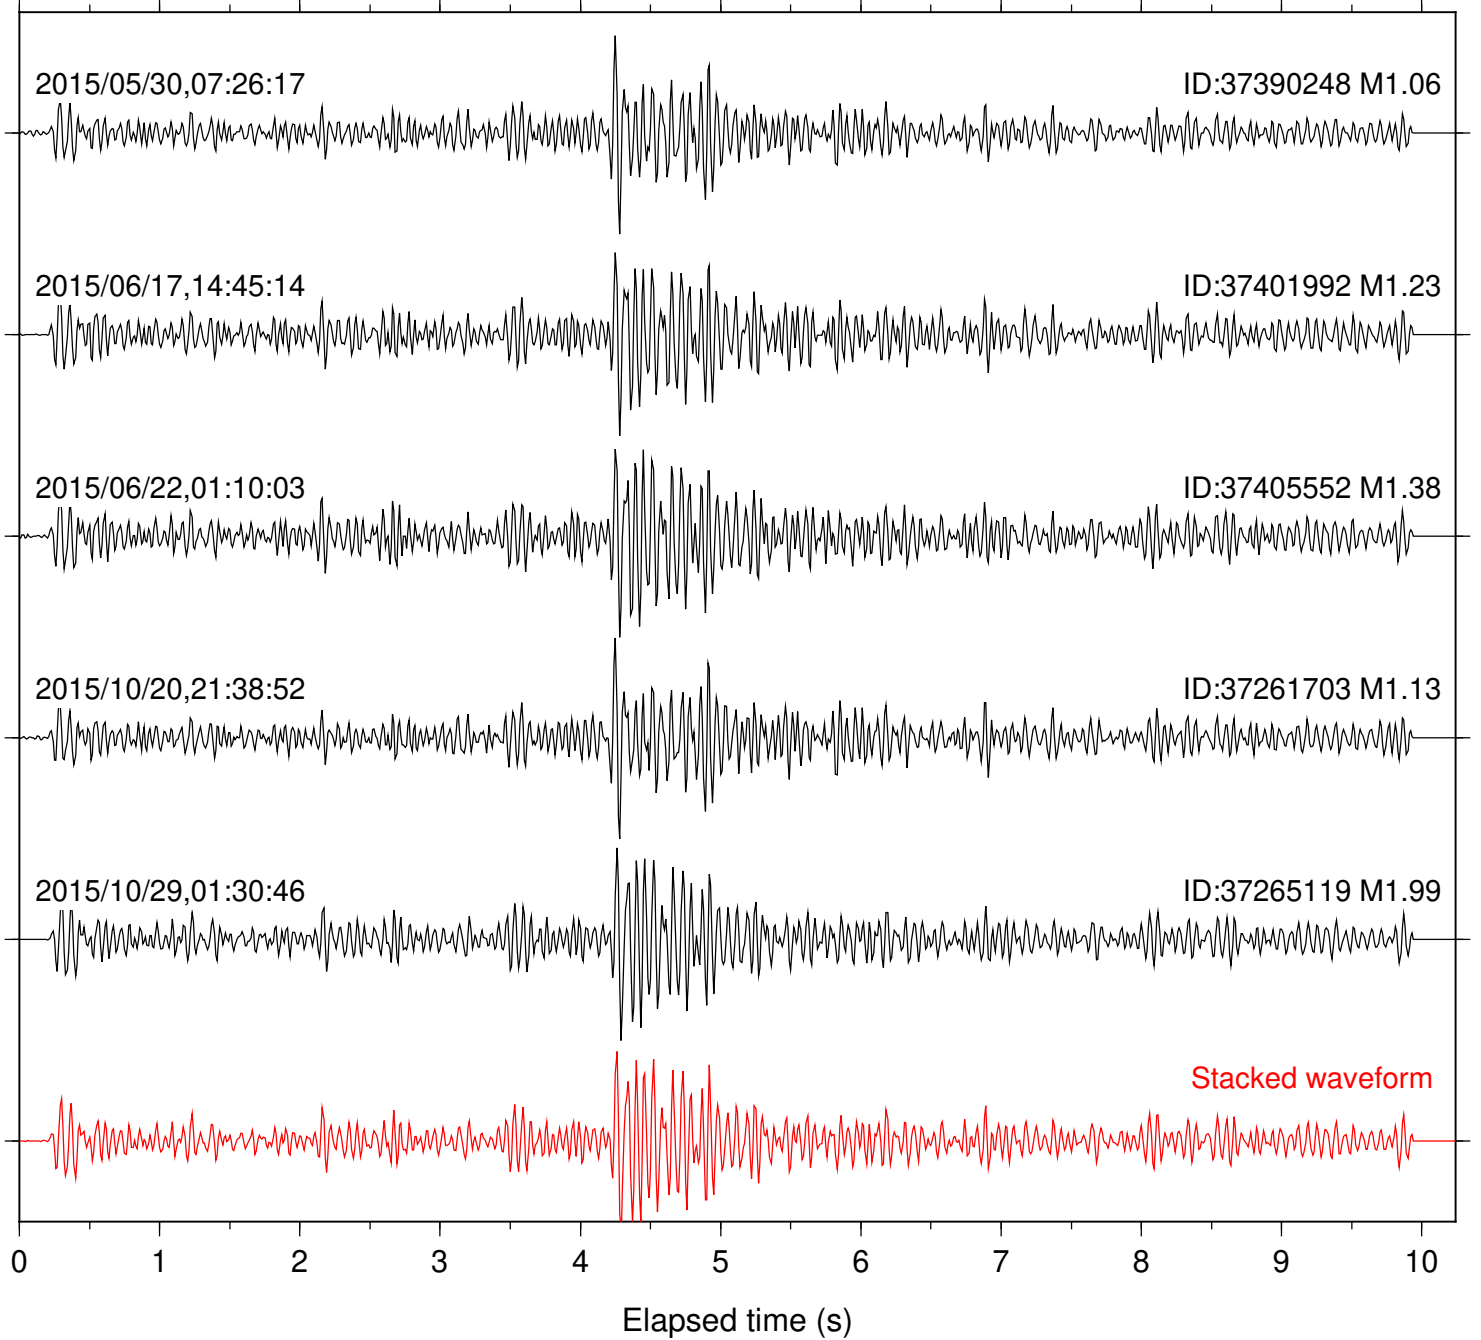

Station: BAC Com: EHZ

Focal depth: 8.61 km

Station: BZN Com: HHZ

Focal depth: 8.61 km

Station: CRY Com: HHZ

Focal depth: 8.61 km

Station: DGR Com: HHZ

Focal depth: 8.61 km

Station: DNR Com: HHZ

Focal depth: 8.61 km

Station: FRD Com: HHZ

Focal depth: 8.61 km

Station: HMT2 Com: HHZ

Focal depth: 8.61 km

Station: KNW Com: HHZ

Focal depth: 8.61 km

Station: LVA2 Com: HHZ

Focal depth: 8.57 km

Station: PFO Com: HHZ

Focal depth: 8.61 km

Station: PLM Com: HHZ

Focal depth: 8.57 km

Station: POB2 Com: HHZ

Focal depth: 8.61 km

Station: RDM Com: HHZ

Focal depth: 8.61 km

Station: RRSP Com: HHZ

Focal depth: 8.61 km

Station: SMER Com: HHZ

Focal depth: 8.61 km

Station: SND Com: HHZ

Focal depth: 8.61 km