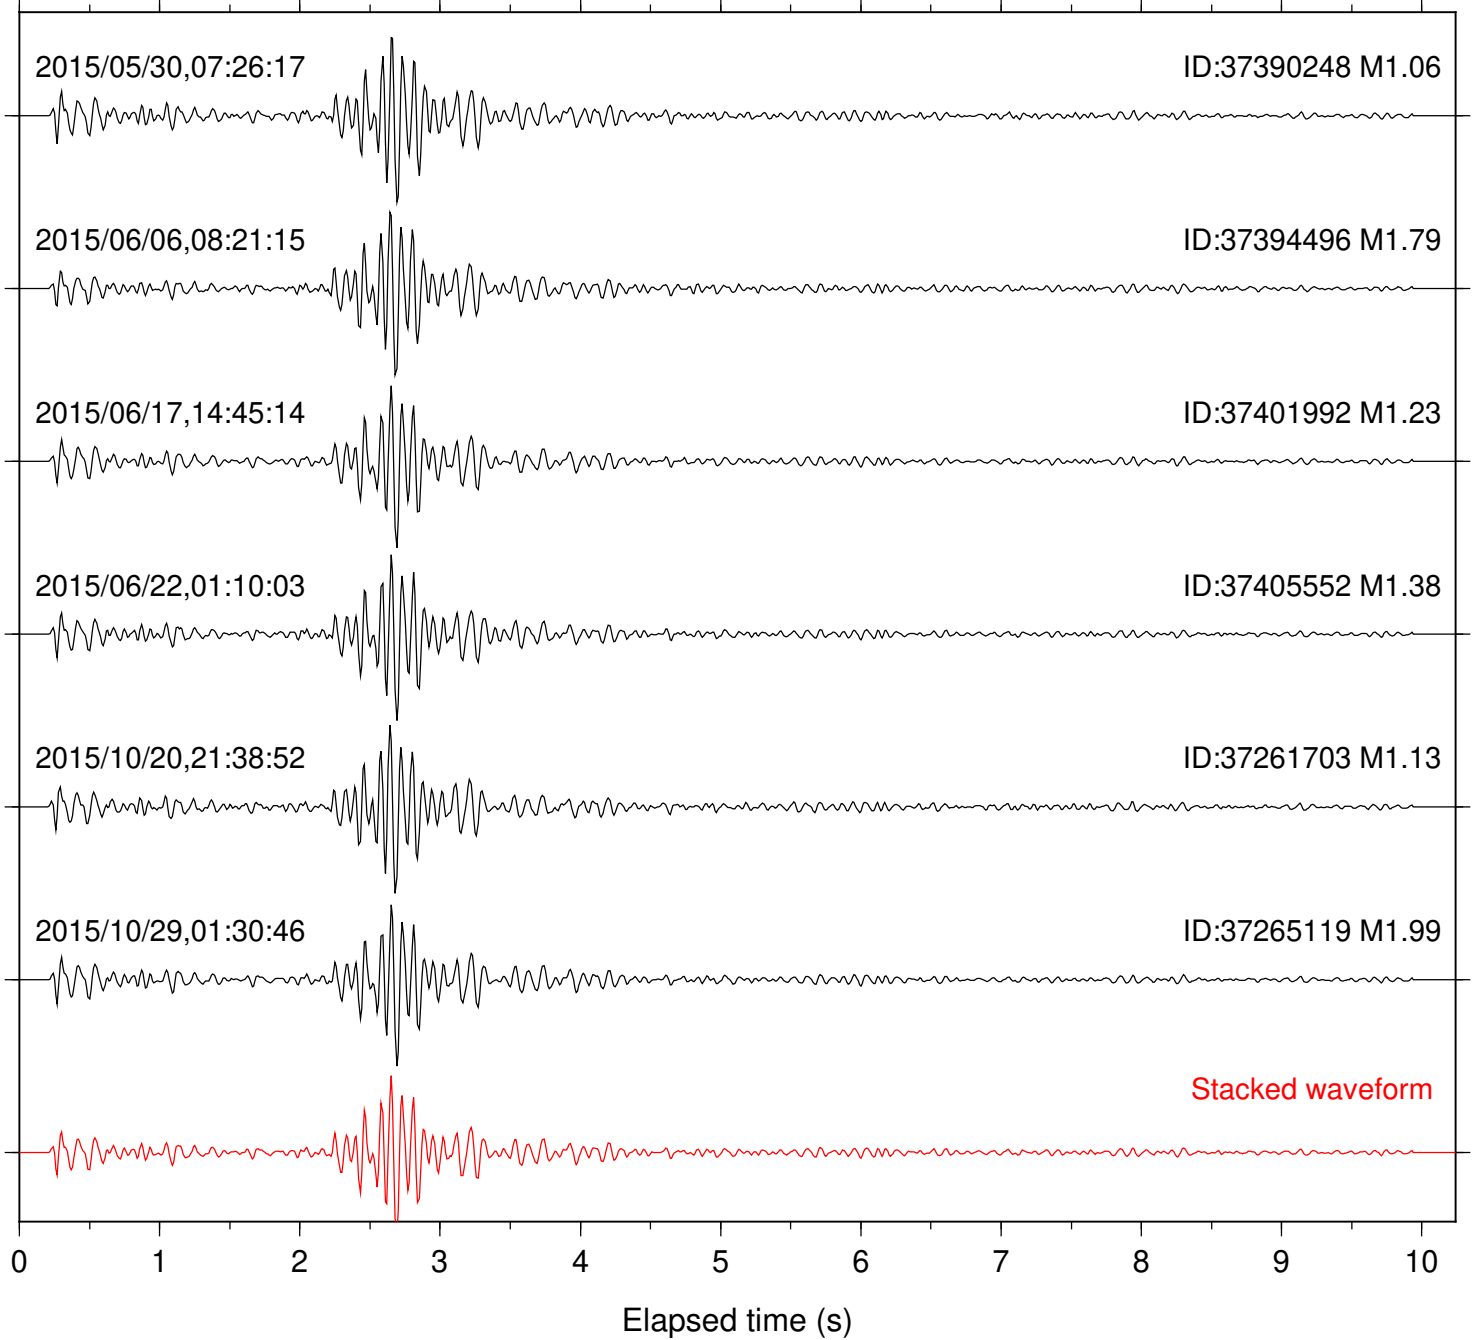

Station: BAC Com: EHZ

Focal depth: 8.61 km

Station: BZN Com: HHZ

Focal depth: 8.61 km

Station: CRY Com: HHZ

Focal depth: 8.61 km

Station: DGR Com: HHZ

Focal depth: 8.61 km

Station: DNR Com: HHZ

Focal depth: 8.61 km

Station: FRD Com: HHZ

Focal depth: 8.61 km

Station: HMT2 Com: HHZ

Focal depth: 8.61 km

Station: KNW Com: HHZ

Focal depth: 8.61 km

Station: LVA2 Com: HHZ

Focal depth: 8.57 km

Station: PFO Com: HHZ

Focal depth: 8.61 km

Station: PLM Com: HHZ

Focal depth: 8.57 km

Station: POB2 Com: HHZ

Focal depth: 8.61 km

Station: RDM Com: HHZ

Focal depth: 8.61 km

Station: RRSP Com: HHZ

Focal depth: 8.61 km

Station: SMER Com: HHZ

Focal depth: 8.61 km

Station: SND Com: HHZ

Focal depth: 8.61 km