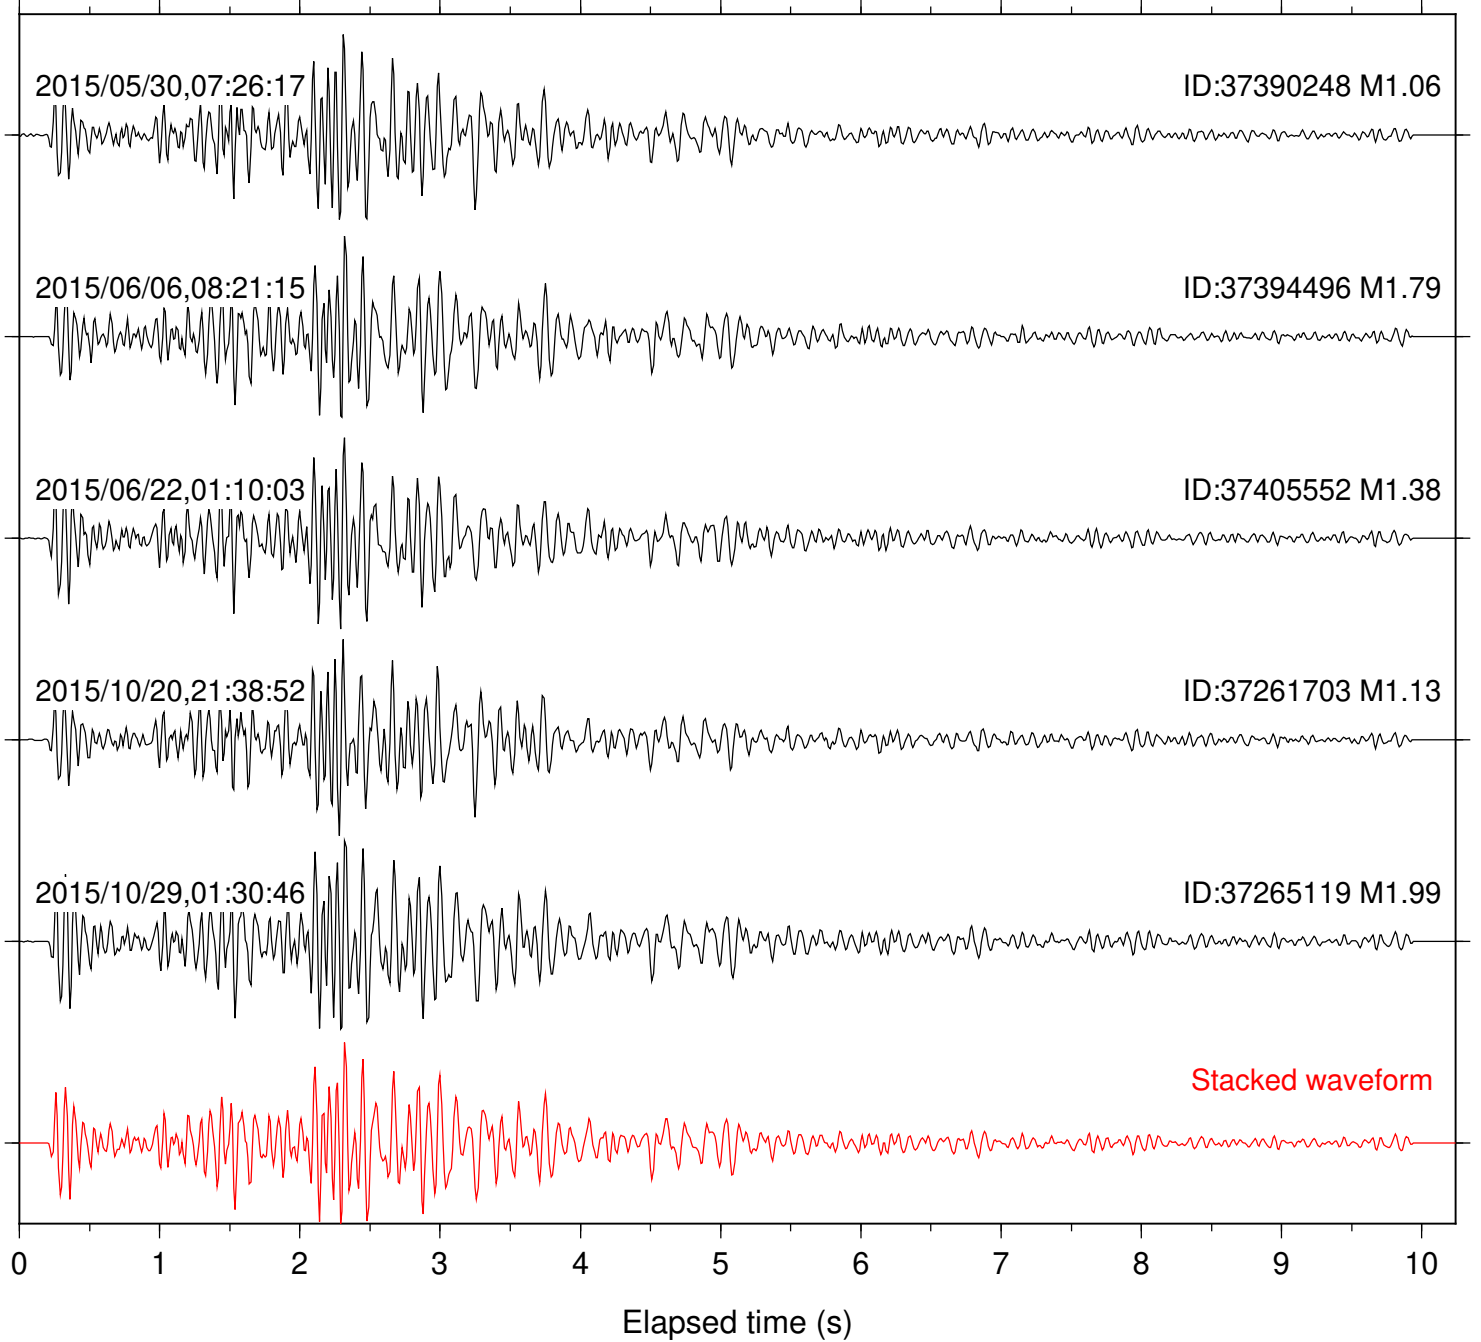

Station: B087 Com: EHZ

Focal depth: 8.61 km

Station: B088 Com: EHZ

Focal depth: 8.61 km

Station: B093 Com: EHZ

Focal depth: 8.61 km

Station: B946 Com: EHZ

Focal depth: 8.61 km

Station: DNR Com: HHZ

Focal depth: 8.61 km

Station: FRD Com: HHZ

Focal depth: 8.61 km

Station: HMT2 Com: HHZ

Focal depth: 8.61 km

Station: KNW Com: HHZ

Focal depth: 8.61 km

Station: LVA2 Com: HHZ

Focal depth: 8.57 km

Station: PFO Com: HHZ

Focal depth: 8.61 km

Station: PLM Com: HHZ

Focal depth: 8.57 km

Station: POB2 Com: HHZ

Focal depth: 8.61 km

Station: RDM Com: HHZ

Focal depth: 8.61 km

Station: RRSP Com: HHZ

Focal depth: 8.61 km

Station: SMER Com: HHZ

Focal depth: 8.61 km

Station: SND Com: HHZ

Focal depth: 8.61 km