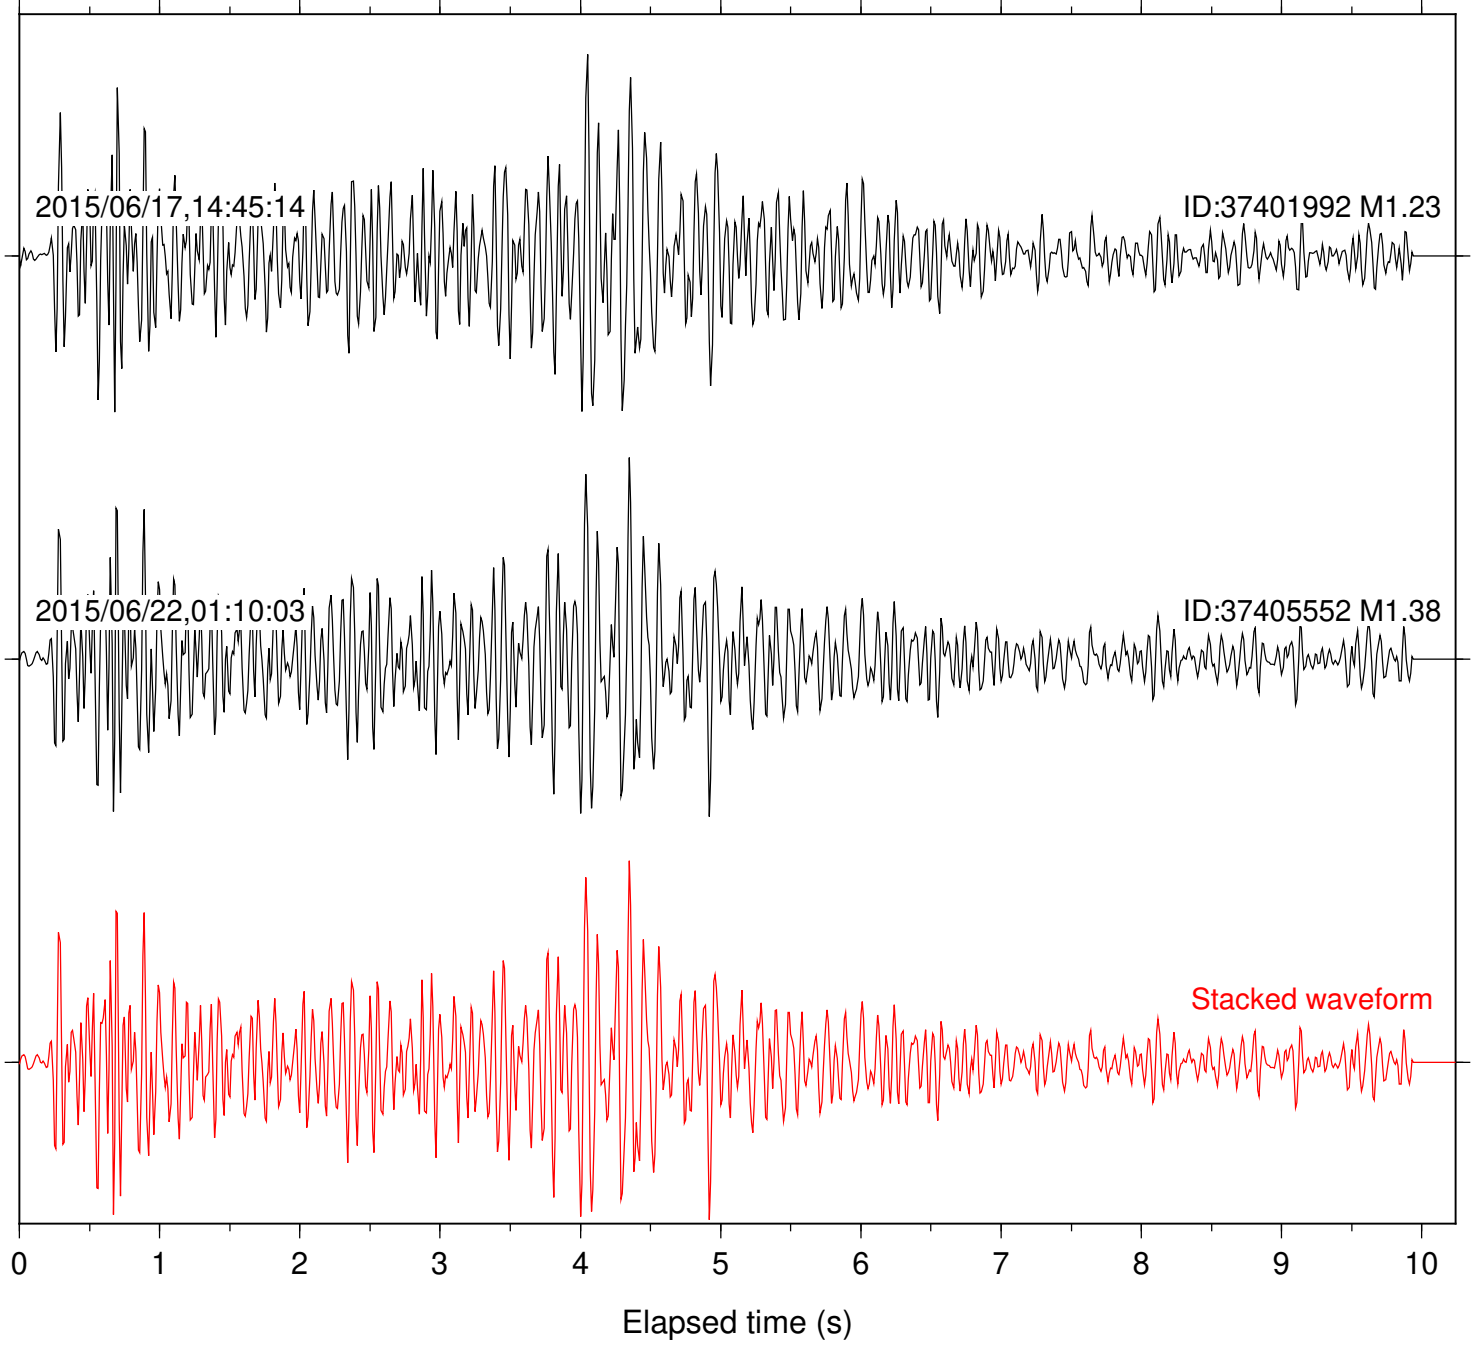

Station: B087 Com: EHZ

Focal depth: 8.61 km

Station: B088 Com: EHZ

Focal depth: 8.61 km

Station: B093 Com: EHZ

Focal depth: 8.61 km

Station: B946 Com: EHZ

Focal depth: 8.61 km

Station: BAC Com: EHZ

Focal depth: 8.61 km

Station: BZN Com: HHZ

Focal depth: 8.61 km

Station: CRY Com: HHZ

Focal depth: 8.61 km

Station: DGR Com: HHZ

Focal depth: 8.61 km

Station: DNR Com: HHZ

Focal depth: 8.61 km

Station: FRD Com: HHZ

Focal depth: 8.61 km

Station: HMT2 Com: HHZ

Focal depth: 8.61 km

Station: KNW Com: HHZ

Focal depth: 8.61 km

Station: RDM Com: HHZ

Focal depth: 8.61 km

Station: RRSP Com: HHZ

Focal depth: 8.61 km

Station: SMER Com: HHZ

Focal depth: 8.61 km

Station: SND Com: HHZ

Focal depth: 8.61 km