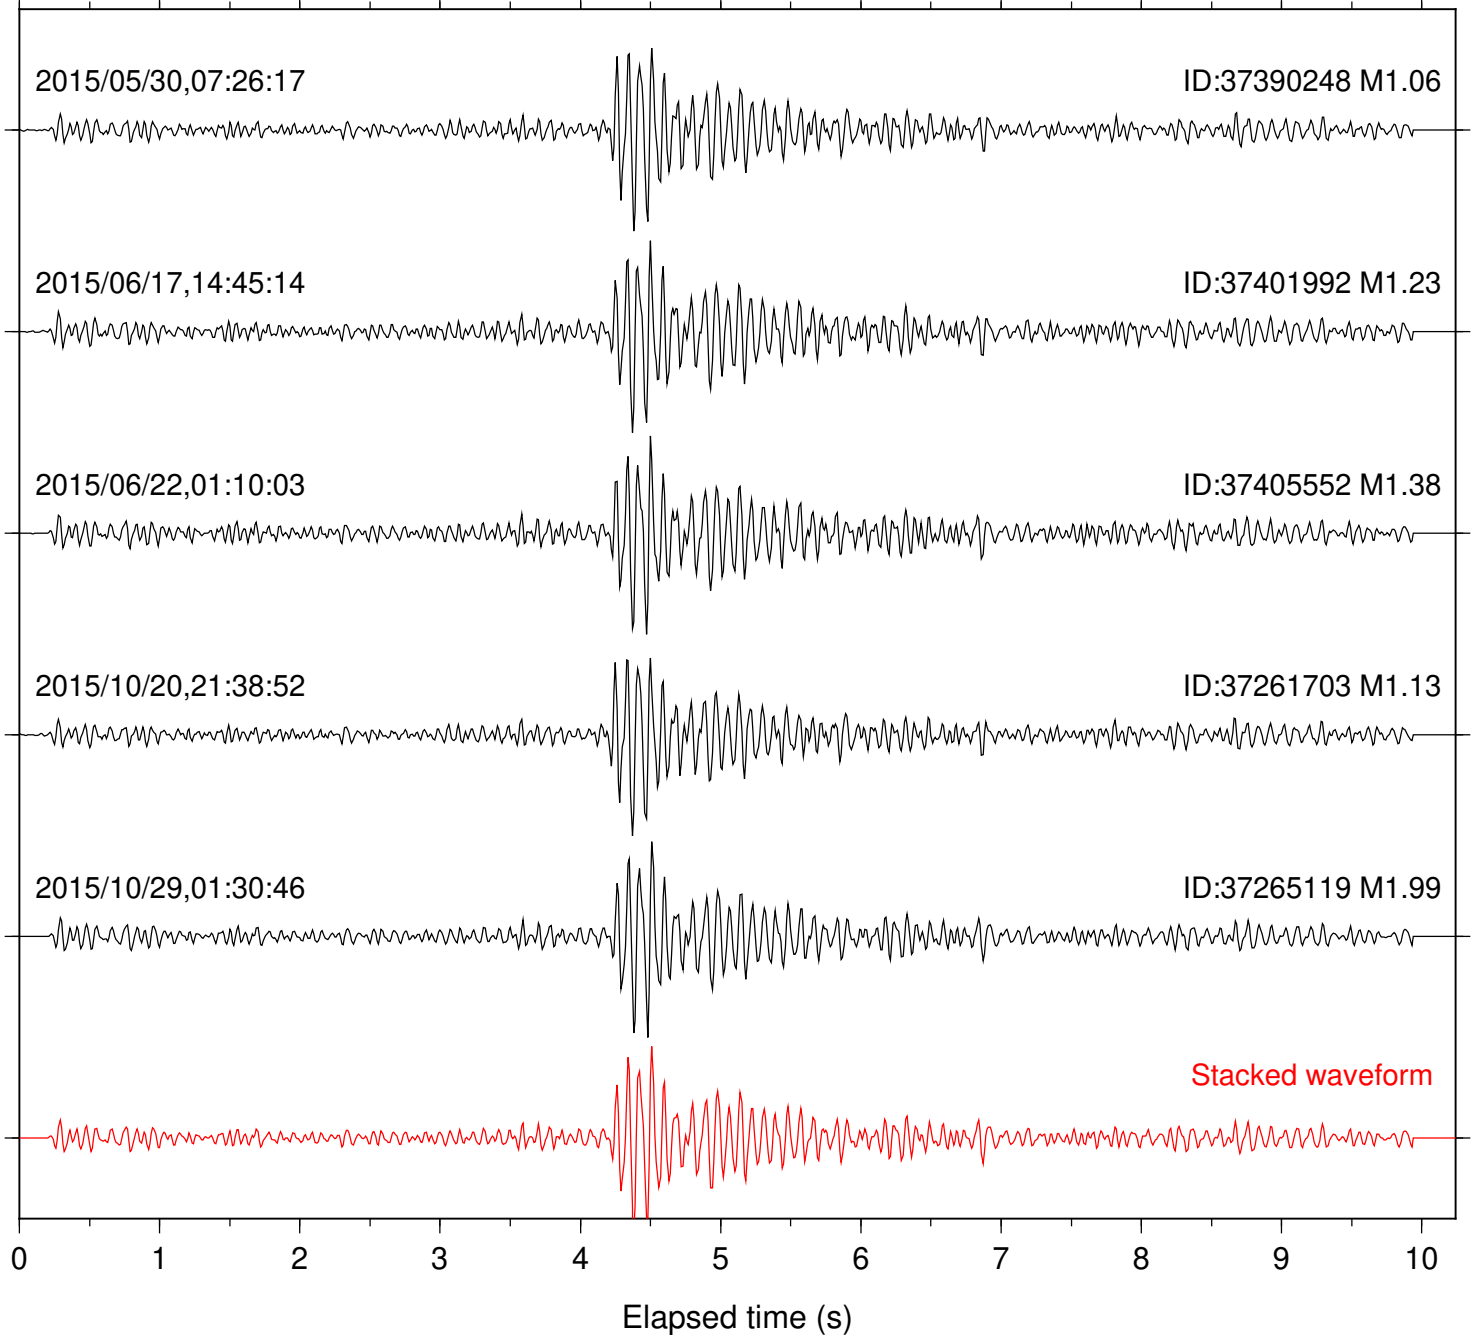

Station: B081 Com: EHZ

Focal depth: 8.61 km

Station: B082 Com: EHZ

Focal depth: 8.61 km

Station: B084 Com: EHZ

Focal depth: 8.61 km

Station: B086 Com: EHZ

Focal depth: 8.57 km

Station: B087 Com: EHZ

Focal depth: 8.61 km

Station: B088 Com: EHZ

Focal depth: 8.61 km

Station: B093 Com: EHZ

Focal depth: 8.61 km

Station: B946 Com: EHZ

Focal depth: 8.61 km

Station: DNR Com: HHZ

Focal depth: 8.61 km

Station: FRD Com: HHZ

Focal depth: 8.61 km

Station: HMT2 Com: HHZ

Focal depth: 8.61 km

Station: KNW Com: HHZ

Focal depth: 8.61 km

Station: RDM Com: HHZ

Focal depth: 8.61 km

Station: RRSP Com: HHZ

Focal depth: 8.61 km

Station: SMER Com: HHZ

Focal depth: 8.61 km

Station: SND Com: HHZ

Focal depth: 8.61 km