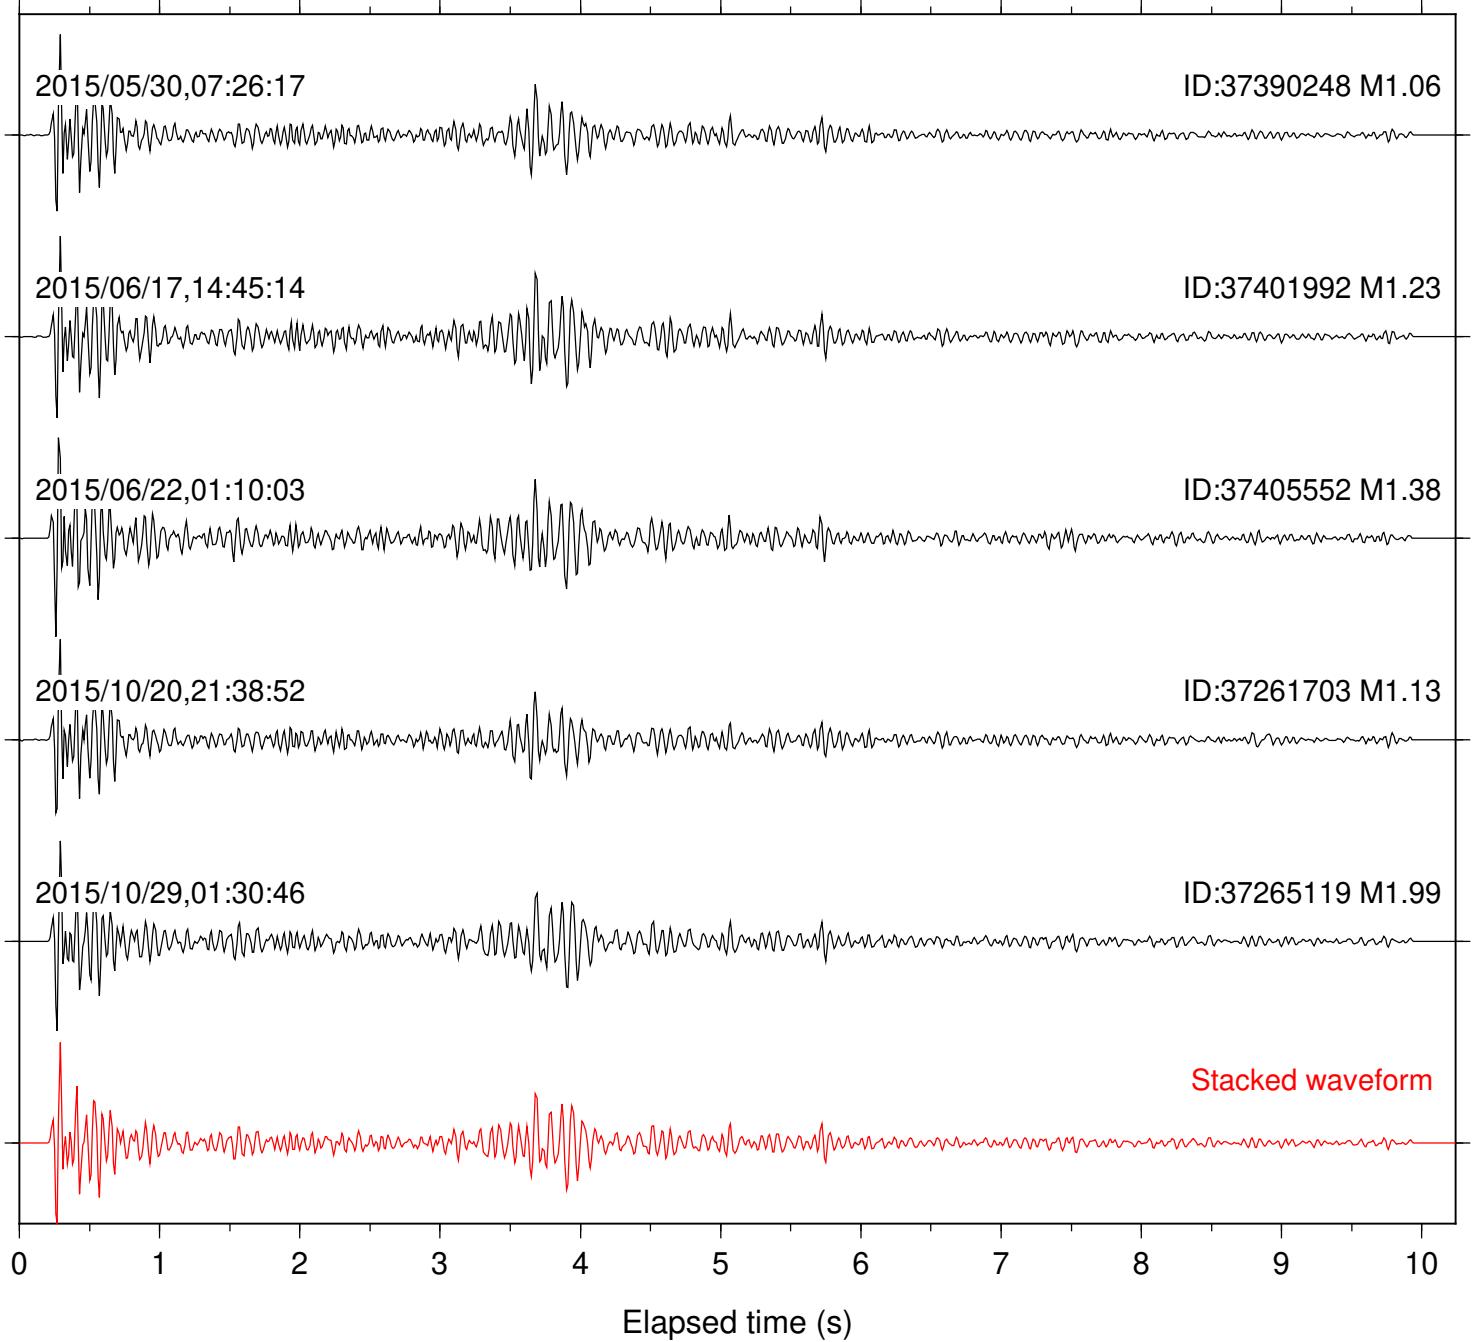

Station: B081 Com: EHZ

Focal depth: 8.61 km

Station: B082 Com: EHZ

Focal depth: 8.61 km

Station: B084 Com: EHZ

Focal depth: 8.61 km

Station: B086 Com: EHZ

Focal depth: 8.57 km

Station: B087 Com: EHZ

Focal depth: 8.61 km

Station: B088 Com: EHZ

Focal depth: 8.61 km

Station: B093 Com: EHZ

Focal depth: 8.61 km

Station: B946 Com: EHZ

Focal depth: 8.61 km

Station: DNR Com: HHZ

Focal depth: 8.61 km

Station: FRD Com: HHZ

Focal depth: 8.61 km

Station: HMT2 Com: HHZ

Focal depth: 8.61 km

Station: KNW Com: HHZ

Focal depth: 8.61 km

Station: RDM Com: HHZ

Focal depth: 8.61 km

Station: RRSP Com: HHZ

Focal depth: 8.61 km

Station: SMER Com: HHZ

Focal depth: 8.61 km

Station: SND Com: HHZ

Focal depth: 8.61 km