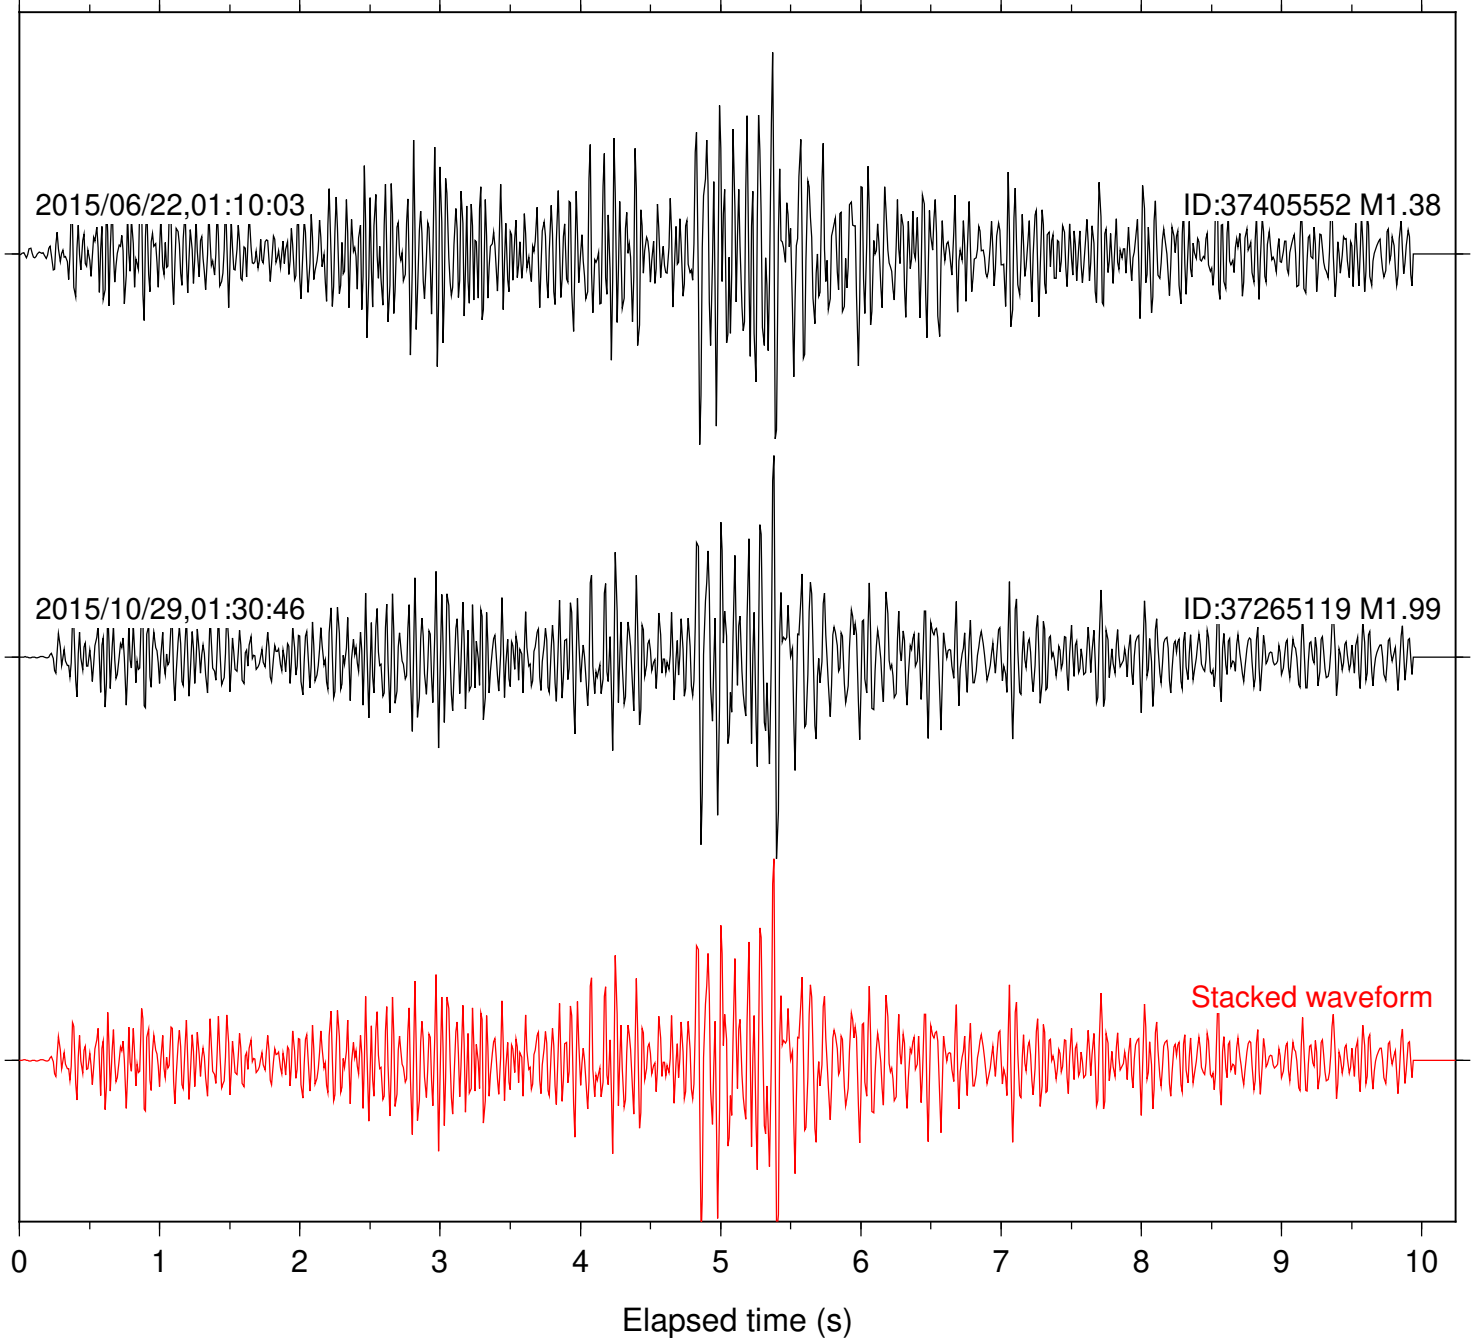

Station: B087 Com: EHZ

Focal depth: 8.61 km

Station: B088 Com: EHZ

Focal depth: 8.61 km

Station: B093 Com: EHZ

Focal depth: 8.61 km

Station: B946 Com: EHZ

Focal depth: 8.61 km

Station: DNR Com: HHZ

Focal depth: 8.61 km

Station: FRD Com: HHZ

Focal depth: 8.61 km

Station: HMT2 Com: HHZ

Focal depth: 8.61 km

Station: KNW Com: HHZ

Focal depth: 8.61 km

Station: LVA2 Com: HHZ

Focal depth: 8.57 km

Station: PFO Com: HHZ

Focal depth: 8.61 km

Station: PLM Com: HHZ

Focal depth: 8.57 km

Station: POB2 Com: HHZ

Focal depth: 8.61 km

Station: RDM Com: HHZ

Focal depth: 8.61 km

Station: RRSP Com: HHZ

Focal depth: 8.61 km

Station: SMER Com: HHZ

Focal depth: 8.61 km

Station: SND Com: HHZ

Focal depth: 8.61 km