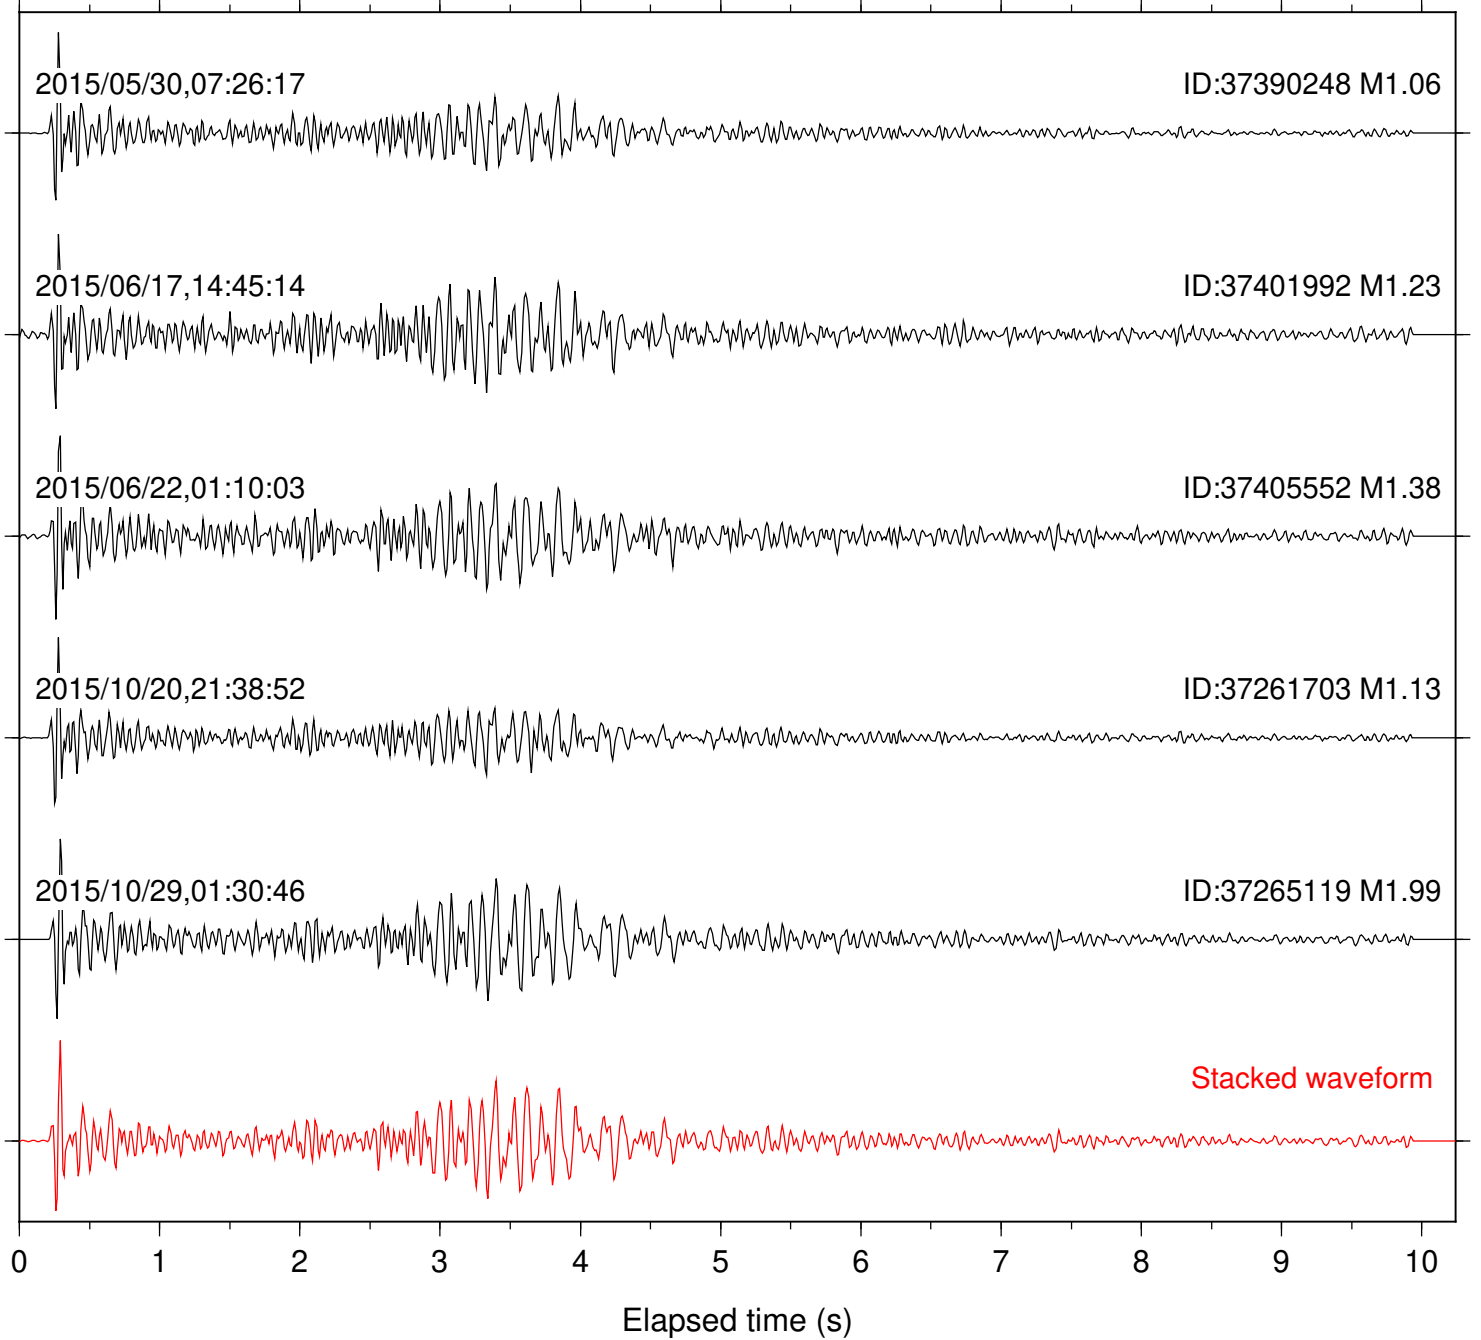

Station: BZN Com: HHZ

Focal depth: 8.61 km