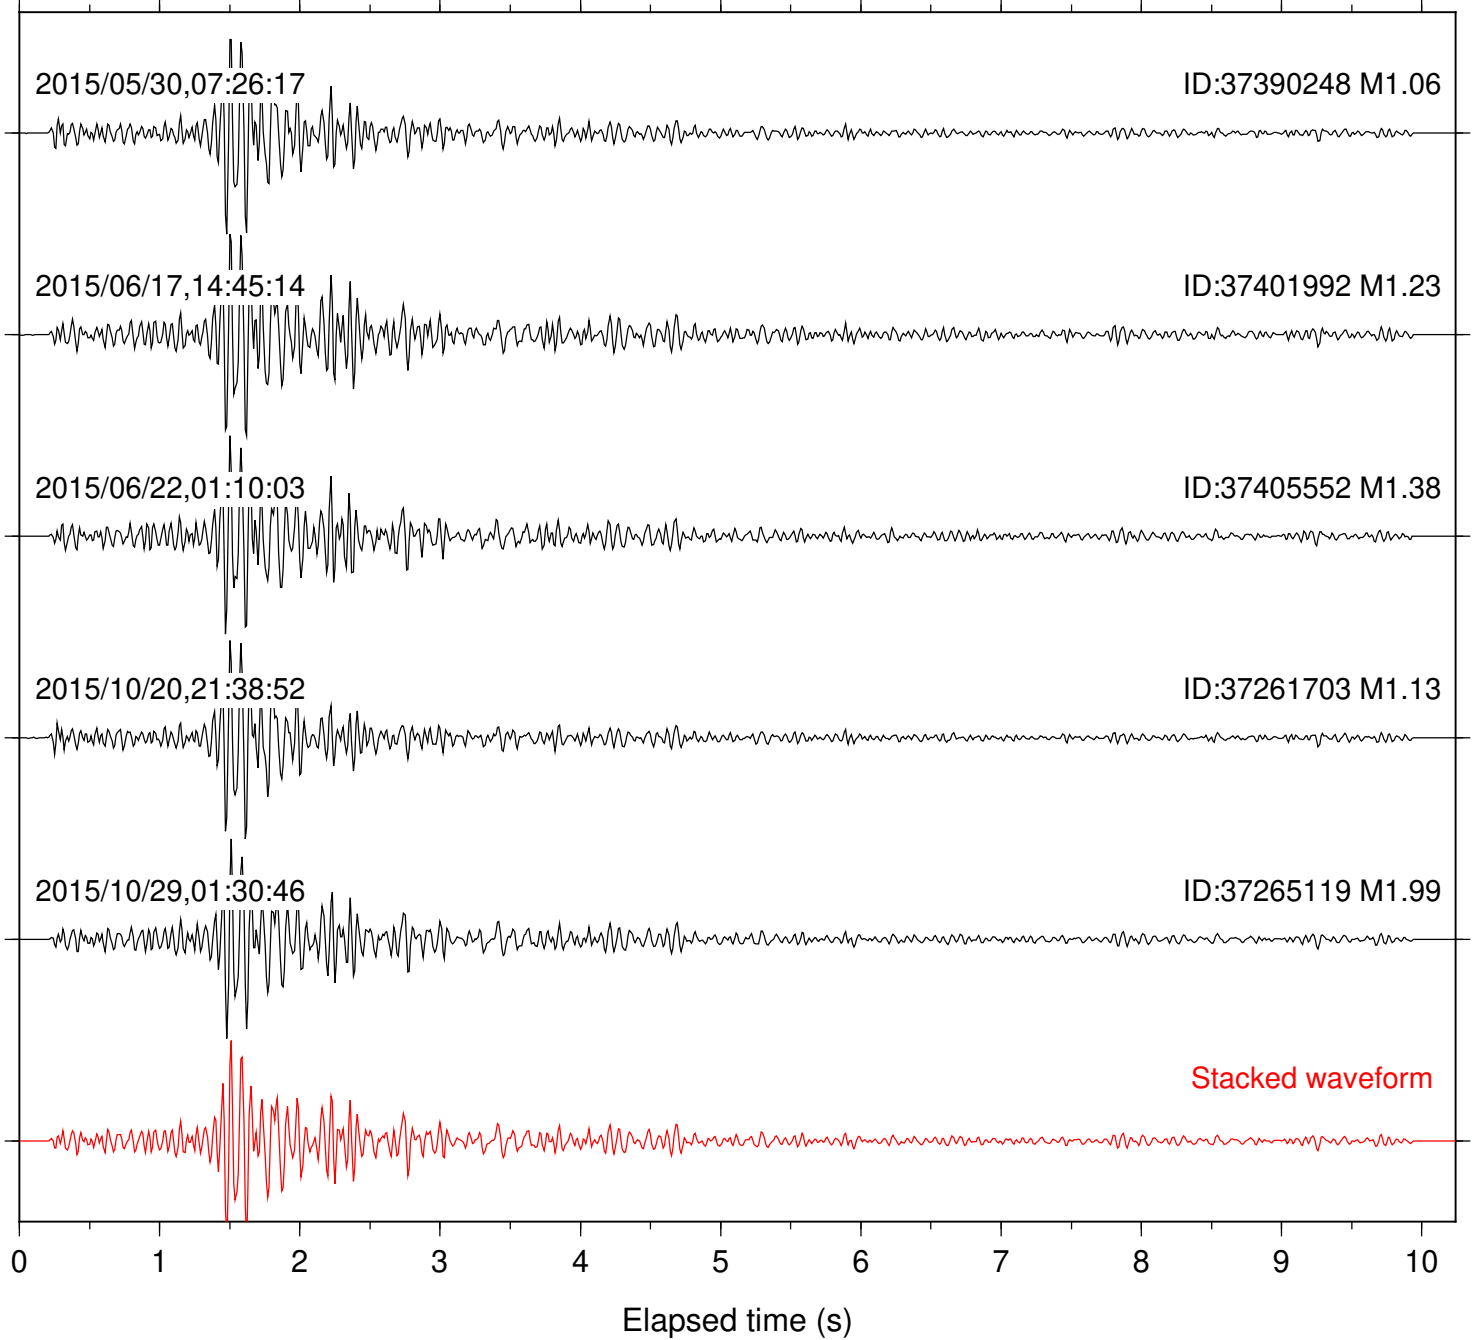

Station: B087 Com: EHZ

Focal depth: 8.61 km

Station: B088 Com: EHZ

Focal depth: 8.61 km

Station: B093 Com: EHZ

Focal depth: 8.61 km

Station: B946 Com: EHZ

Focal depth: 8.61 km

Station: BAC Com: EHZ

Focal depth: 8.61 km

Station: BZN Com: HHZ

Focal depth: 8.61 km

Station: CRY Com: HHZ

Focal depth: 8.61 km

Station: DGR Com: HHZ

Focal depth: 8.61 km

Station: DNR Com: HHZ

Focal depth: 8.61 km

Station: FRD Com: HHZ

Focal depth: 8.61 km

Station: HMT2 Com: HHZ

Focal depth: 8.61 km

Station: KNW Com: HHZ

Focal depth: 8.61 km

Station: RDM Com: HHZ

Focal depth: 8.61 km

Station: RRSP Com: HHZ

Focal depth: 8.61 km

Station: SMER Com: HHZ

Focal depth: 8.61 km

Station: SND Com: HHZ

Focal depth: 8.61 km