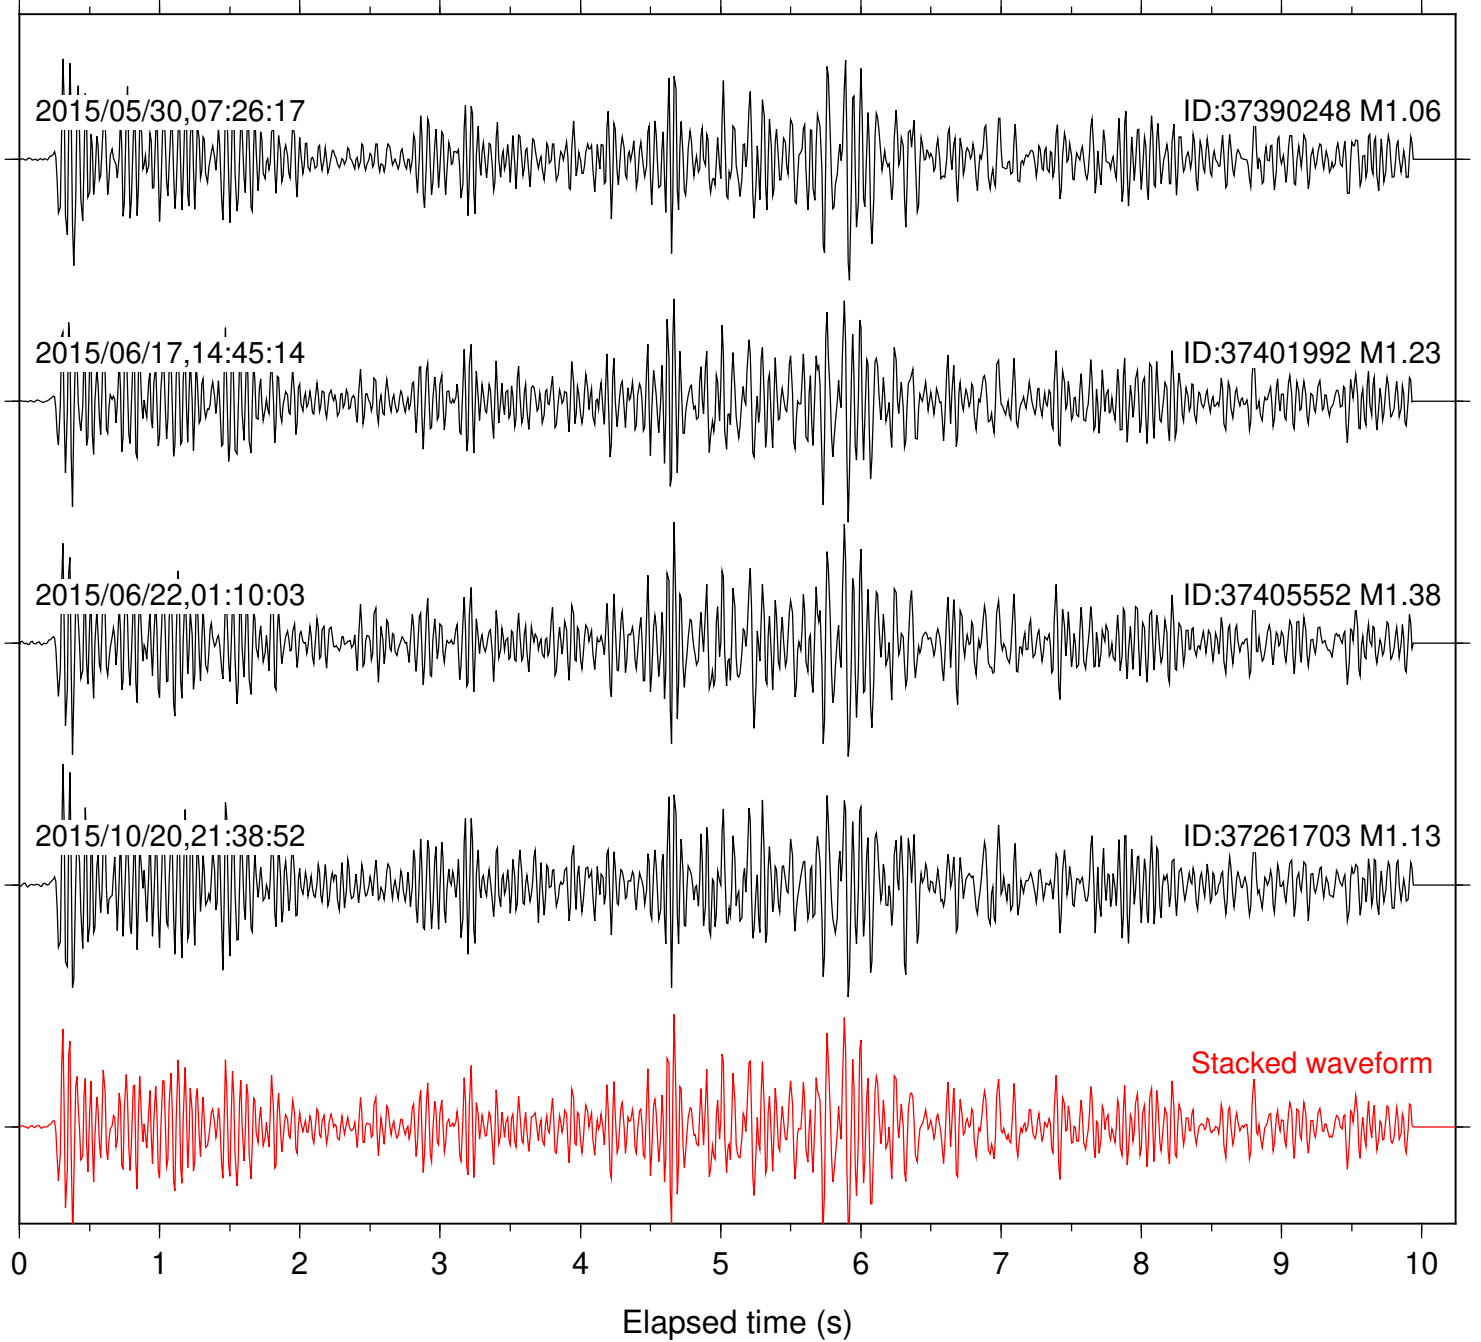

Station: BAC Com: EHZ

Focal depth: 8.61 km

Station: BZN Com: HHZ

Focal depth: 8.61 km

Station: CRY Com: HHZ

Focal depth: 8.61 km

Station: DGR Com: HHZ

Focal depth: 8.61 km

Station: DNR Com: HHZ

Focal depth: 8.61 km

Station: FRD Com: HHZ

Focal depth: 8.61 km

Station: HMT2 Com: HHZ

Focal depth: 8.61 km

Station: KNW Com: HHZ

Focal depth: 8.61 km

Station: LVA2 Com: HHZ

Focal depth: 8.57 km

Station: PFO Com: HHZ

Focal depth: 8.61 km

Station: PLM Com: HHZ

Focal depth: 8.57 km

Station: POB2 Com: HHZ

Focal depth: 8.61 km

Station: RDM Com: HHZ

Focal depth: 8.61 km

Station: RRSP Com: HHZ

Focal depth: 8.61 km

Station: SMER Com: HHZ

Focal depth: 8.61 km

Station: SND Com: HHZ

Focal depth: 8.61 km