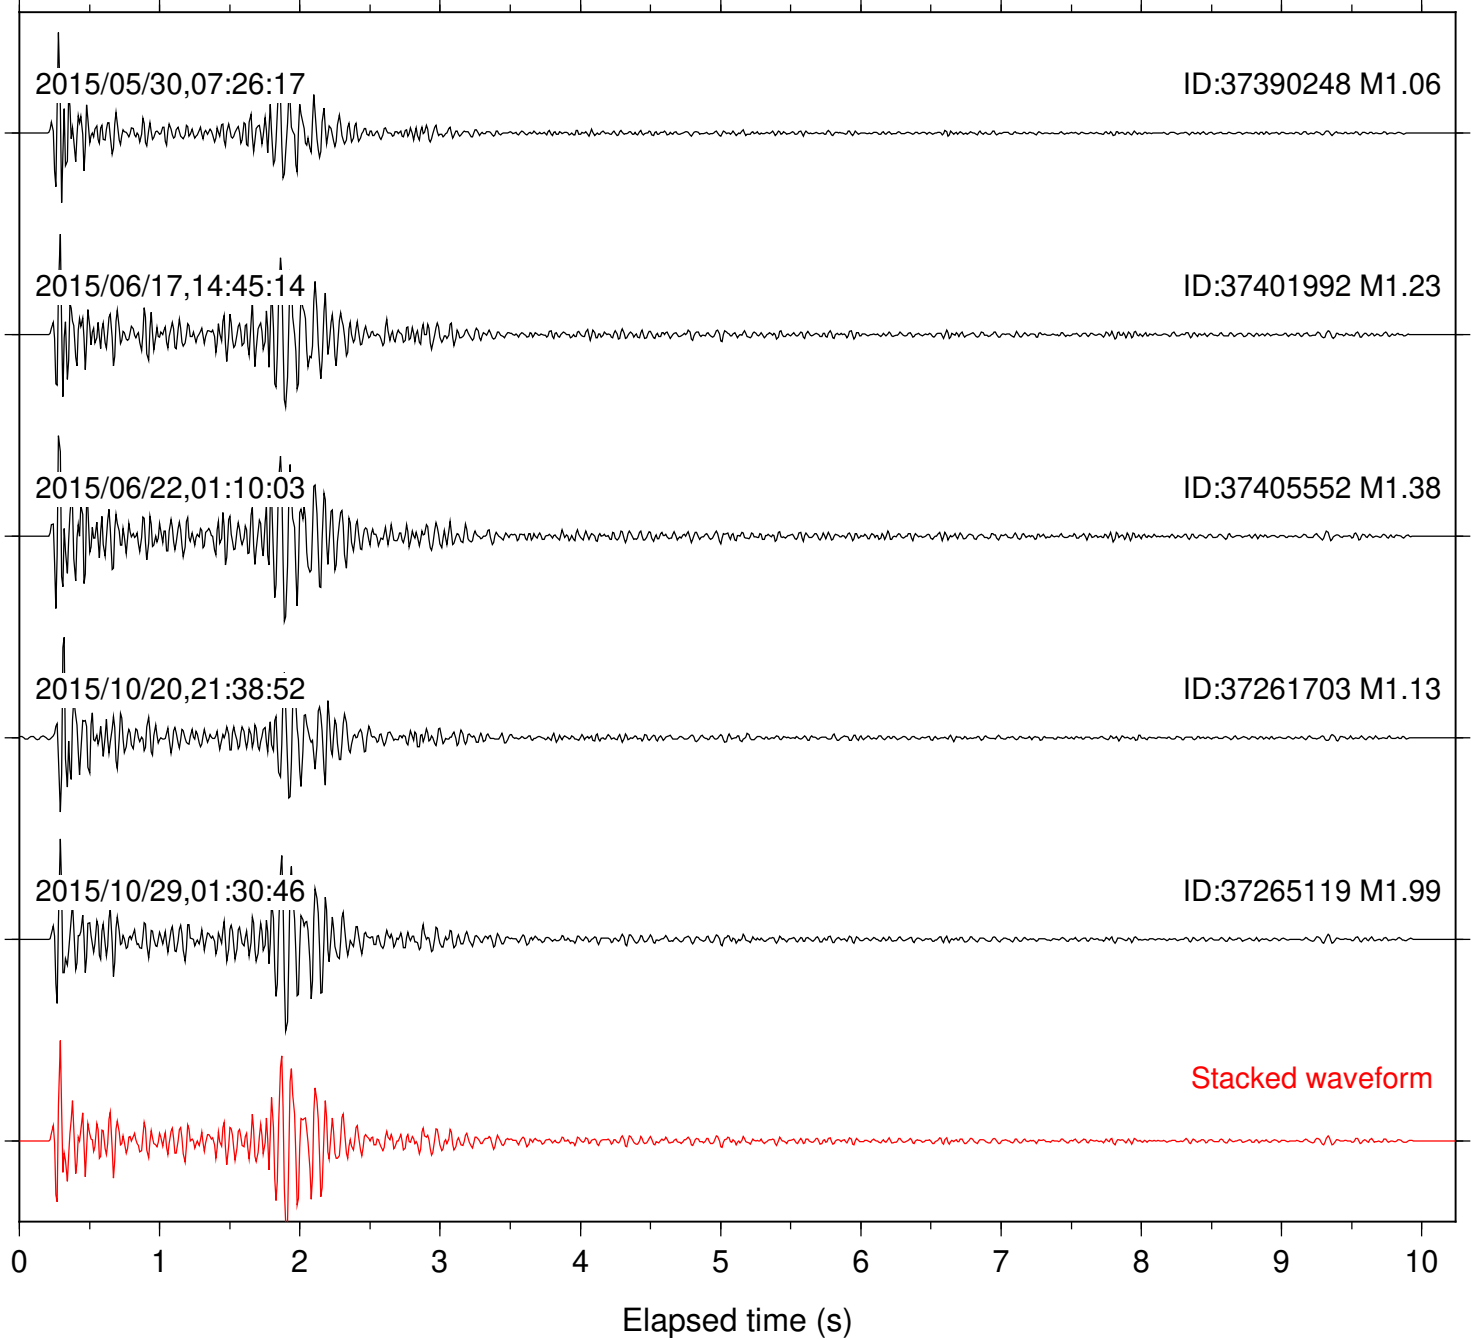

Station: BAC Com: EHZ

Focal depth: 8.61 km

Station: BZN Com: HHZ

Focal depth: 8.61 km

Station: CRY Com: HHZ

Focal depth: 8.61 km

Station: DGR Com: HHZ

Focal depth: 8.61 km

Station: DNR Com: HHZ

Focal depth: 8.61 km

Station: FRD Com: HHZ

Focal depth: 8.61 km

Station: HMT2 Com: HHZ

Focal depth: 8.61 km

Station: KNW Com: HHZ

Focal depth: 8.61 km

Station: LVA2 Com: HHZ

Focal depth: 8.57 km

Station: PFO Com: HHZ

Focal depth: 8.61 km

Station: PLM Com: HHZ

Focal depth: 8.57 km

Station: POB2 Com: HHZ

Focal depth: 8.61 km

Station: RDM Com: HHZ

Focal depth: 8.61 km

Station: RRSP Com: HHZ

Focal depth: 8.61 km

Station: SMER Com: HHZ

Focal depth: 8.61 km

Station: SND Com: HHZ

Focal depth: 8.61 km