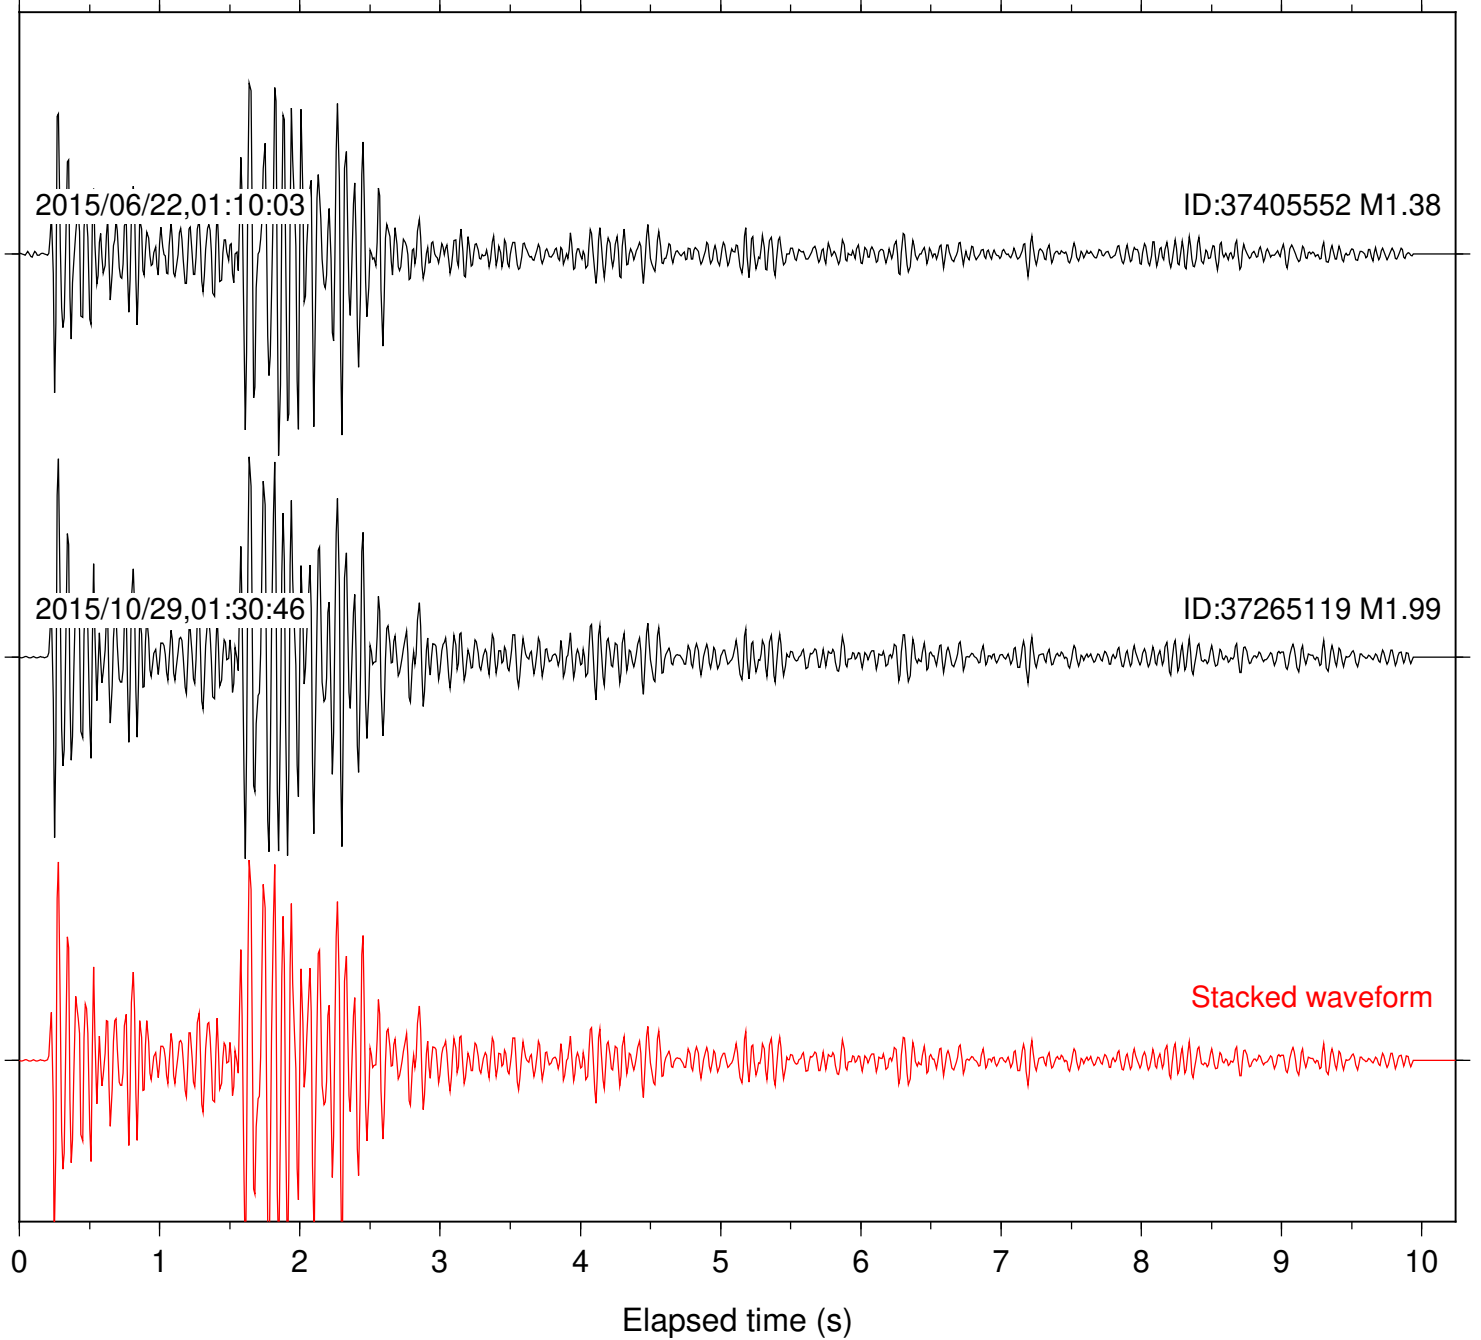

Station: BAC Com: EHZ

Focal depth: 8.61 km

Station: BZN Com: HHZ

Focal depth: 8.61 km

Station: CRY Com: HHZ

Focal depth: 8.61 km

Station: DGR Com: HHZ

Focal depth: 8.61 km

Station: DNR Com: HHZ

Focal depth: 8.61 km

Station: FRD Com: HHZ

Focal depth: 8.61 km

Station: HMT2 Com: HHZ

Focal depth: 8.61 km

Station: KNW Com: HHZ

Focal depth: 8.61 km

Station: LVA2 Com: HHZ

Focal depth: 8.57 km

Station: PFO Com: HHZ

Focal depth: 8.61 km

Station: PLM Com: HHZ

Focal depth: 8.57 km

Station: POB2 Com: HHZ

Focal depth: 8.61 km

Station: RDM Com: HHZ

Focal depth: 8.61 km

Station: RRSP Com: HHZ

Focal depth: 8.61 km

Station: SMER Com: HHZ

Focal depth: 8.61 km

Station: SND Com: HHZ

Focal depth: 8.61 km