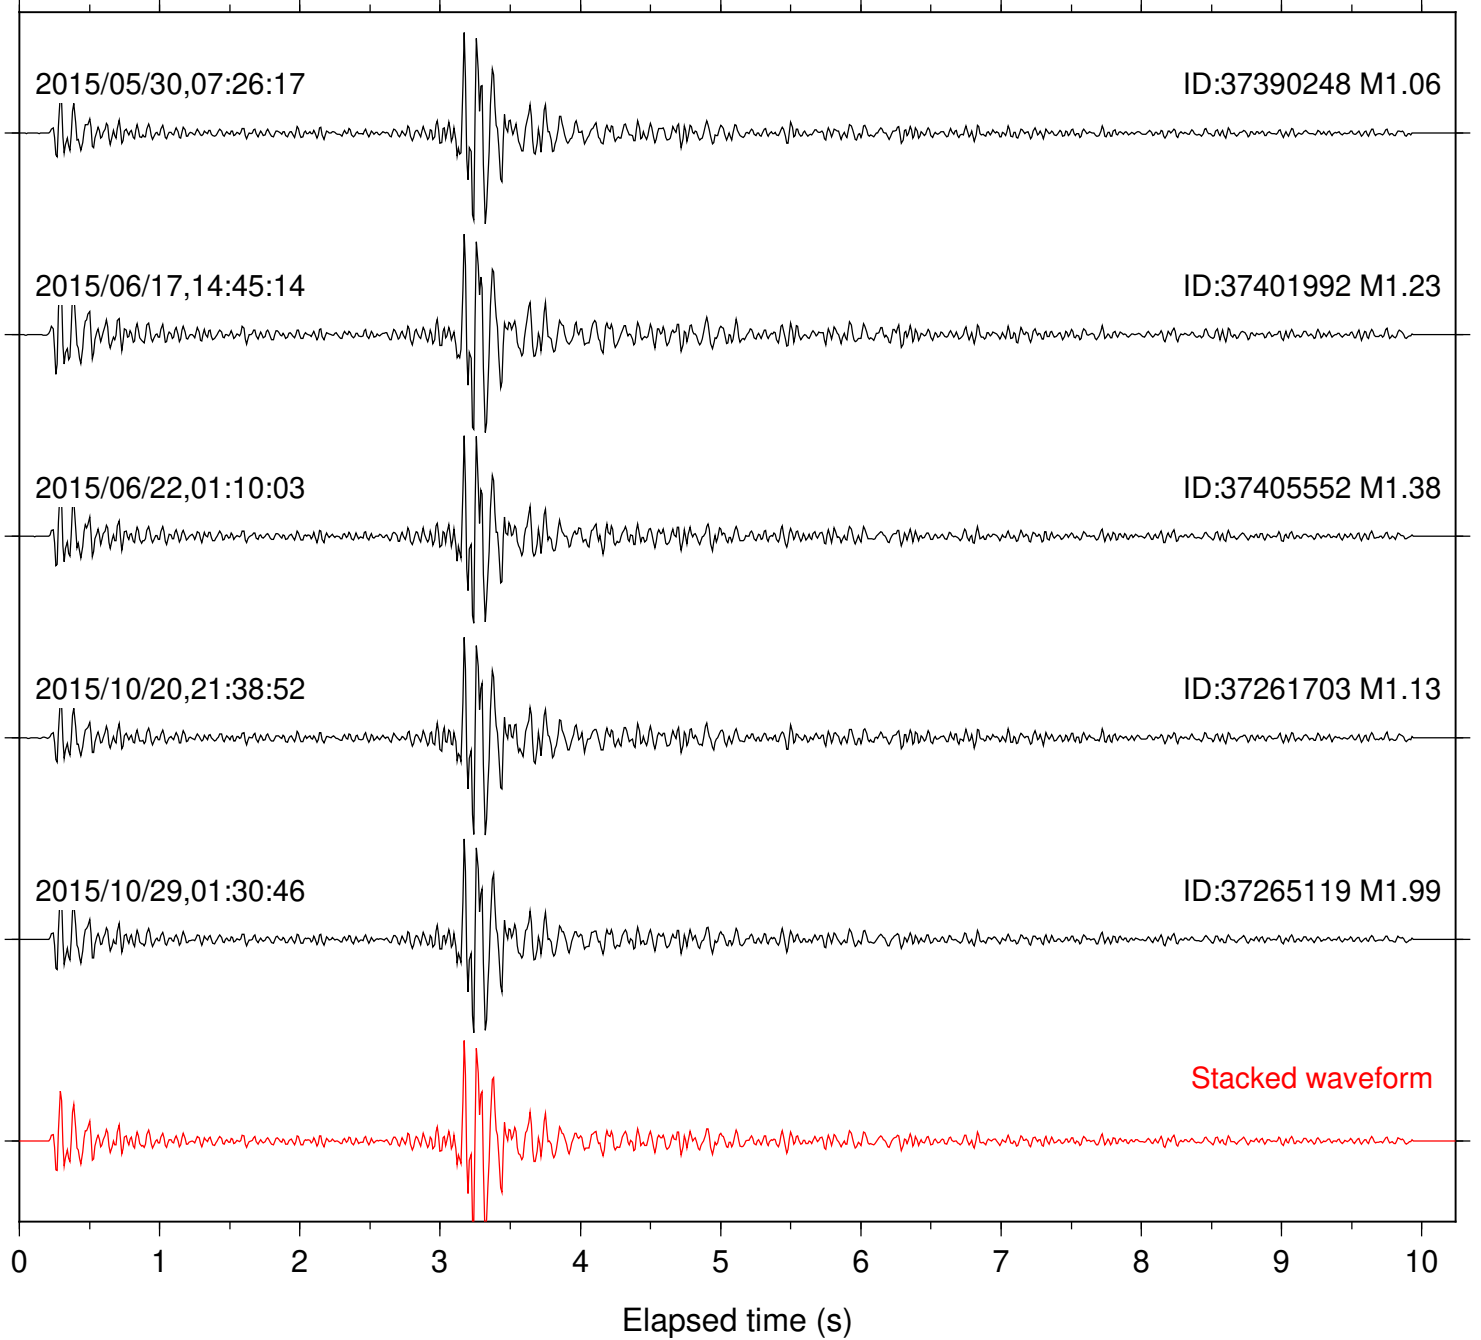

Station: B087 Com: EHZ

Focal depth: 8.61 km

Station: B088 Com: EHZ

Focal depth: 8.61 km

Station: B093 Com: EHZ

Focal depth: 8.61 km

Station: B946 Com: EHZ

Focal depth: 8.61 km

Station: BAC Com: EHZ

Focal depth: 8.61 km

Station: BZN Com: HHZ

Focal depth: 8.61 km

Station: CRY Com: HHZ

Focal depth: 8.61 km

Station: DGR Com: HHZ

Focal depth: 8.61 km

Station: DNR Com: HHZ

Focal depth: 8.61 km

Station: FRD Com: HHZ

Focal depth: 8.61 km

Station: HMT2 Com: HHZ

Focal depth: 8.61 km

Station: KNW Com: HHZ

Focal depth: 8.61 km

Station: RDM Com: HHZ

Focal depth: 8.61 km

Station: RRSP Com: HHZ

Focal depth: 8.61 km

Station: SMER Com: HHZ

Focal depth: 8.61 km

Station: SND Com: HHZ

Focal depth: 8.61 km