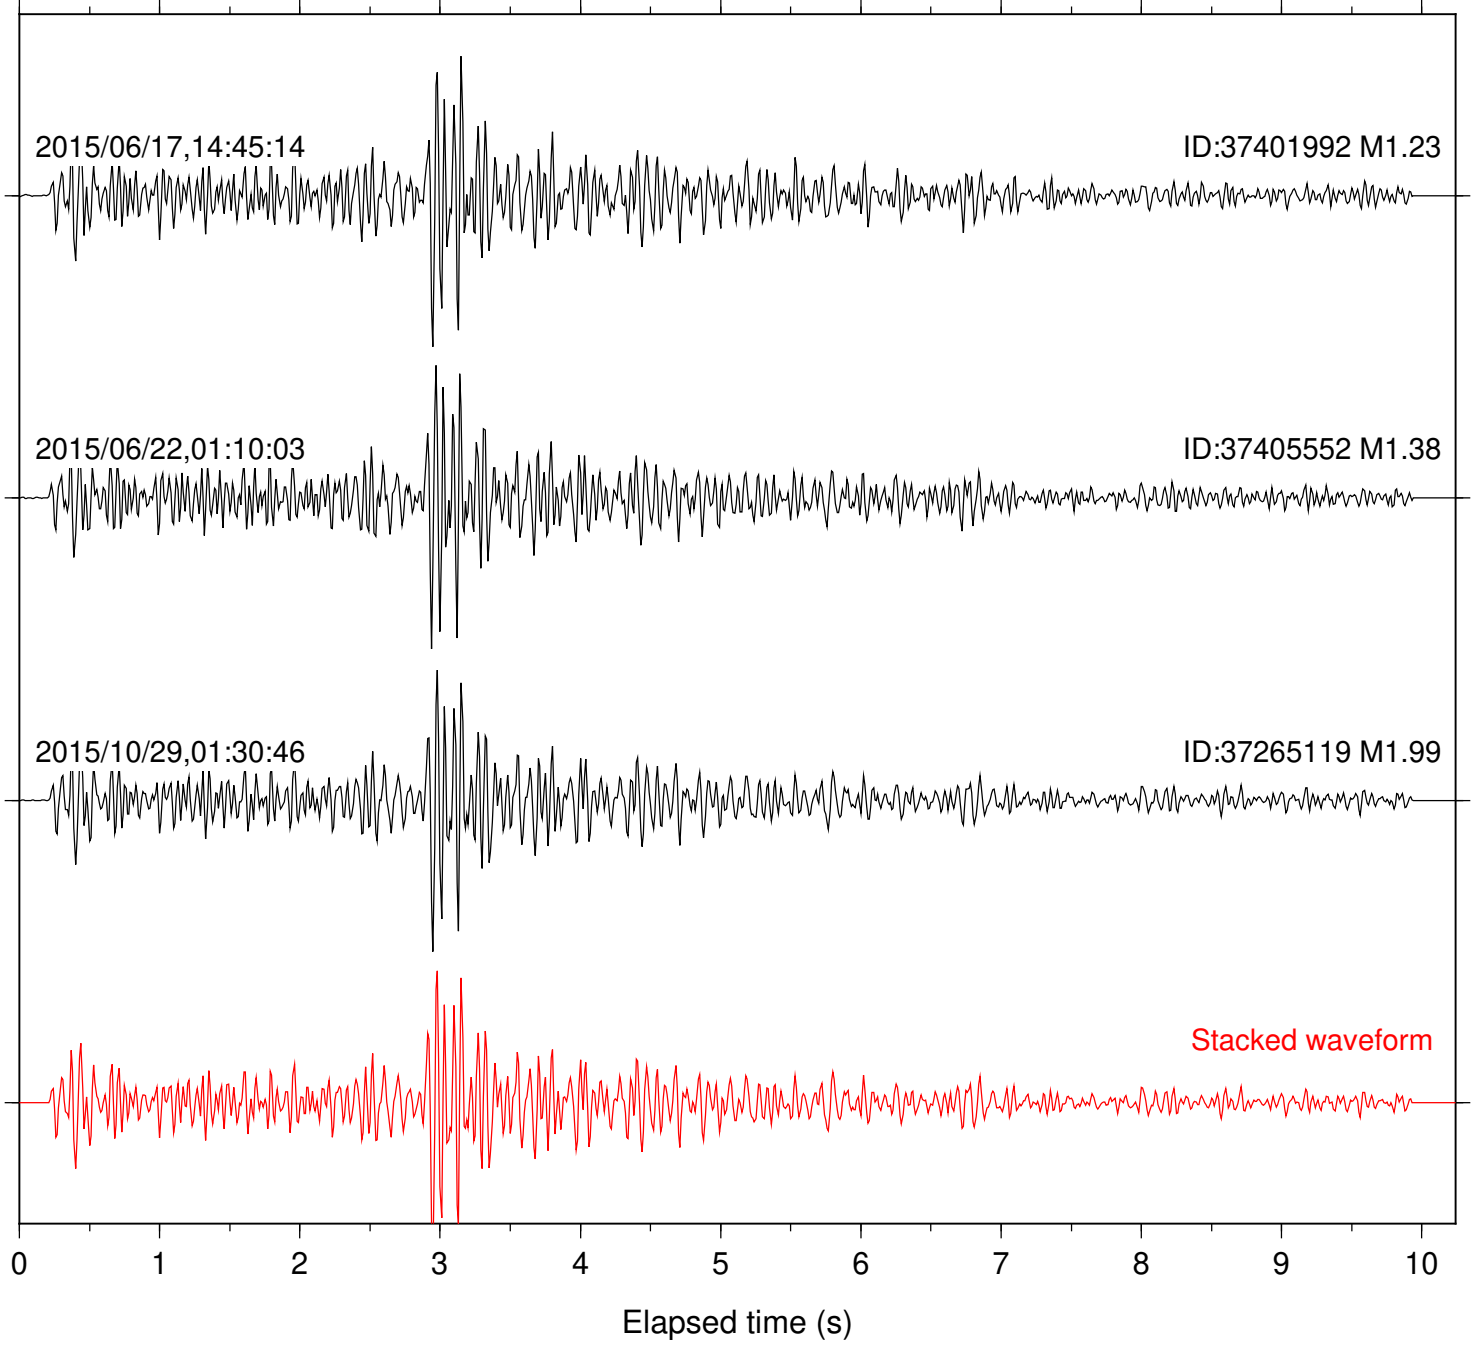

Station: B081 Com: EHZ

Focal depth: 8.61 km

Station: B082 Com: EHZ

Focal depth: 8.61 km

Station: B084 Com: EHZ

Focal depth: 8.61 km

Station: B086 Com: EHZ

Focal depth: 8.57 km

Station: B087 Com: EHZ

Focal depth: 8.61 km

Station: B088 Com: EHZ

Focal depth: 8.61 km

Station: B093 Com: EHZ

Focal depth: 8.61 km

Station: B946 Com: EHZ

Focal depth: 8.61 km

Station: DNR Com: HHZ

Focal depth: 8.61 km

Station: FRD Com: HHZ

Focal depth: 8.61 km

Station: HMT2 Com: HHZ

Focal depth: 8.61 km

Station: KNW Com: HHZ

Focal depth: 8.61 km

Station: RDM Com: HHZ

Focal depth: 8.61 km

Station: RRSP Com: HHZ

Focal depth: 8.61 km

Station: SMER Com: HHZ

Focal depth: 8.61 km

Station: SND Com: HHZ

Focal depth: 8.61 km