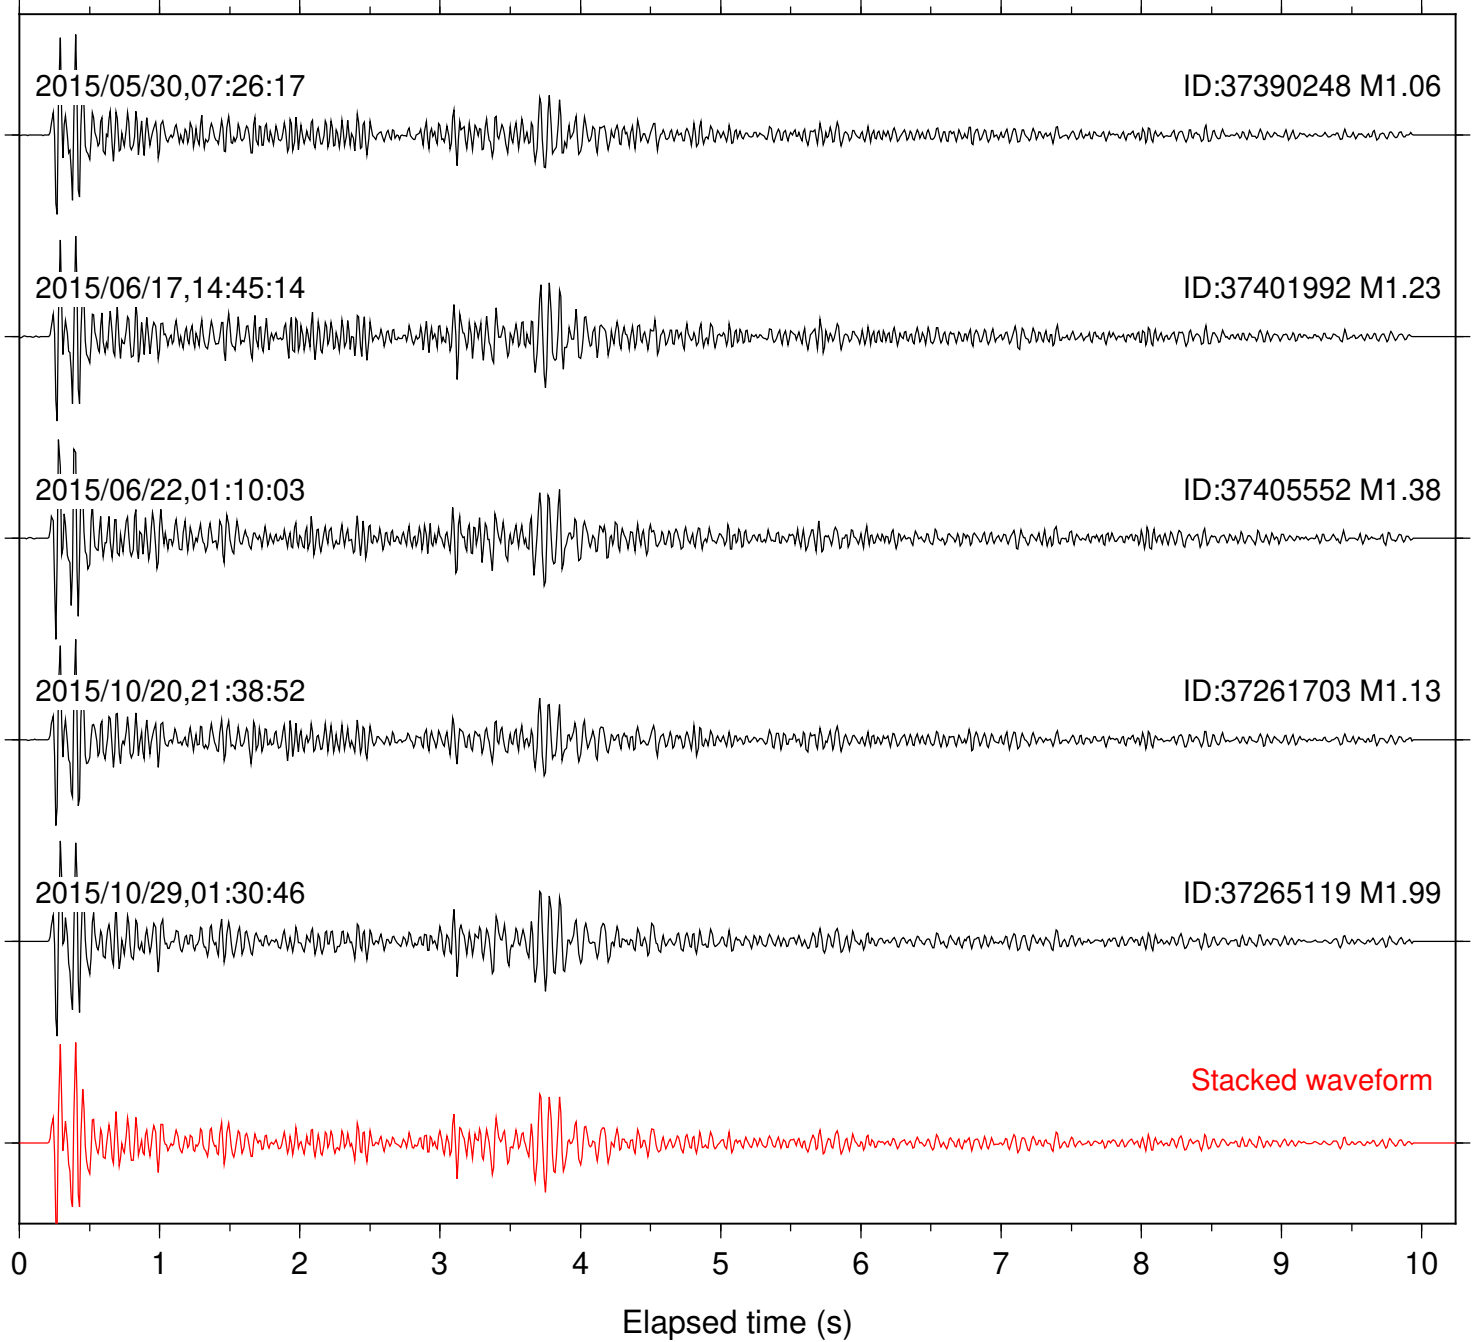

Station: BAC Com: EHZ

Focal depth: 8.61 km

Station: BZN Com: HHZ

Focal depth: 8.61 km

Station: CRY Com: HHZ

Focal depth: 8.61 km

Station: DGR Com: HHZ

Focal depth: 8.61 km

Station: DNR Com: HHZ

Focal depth: 8.61 km

Station: FRD Com: HHZ

Focal depth: 8.61 km

Station: HMT2 Com: HHZ

Focal depth: 8.61 km

Station: KNW Com: HHZ

Focal depth: 8.61 km

Station: LVA2 Com: HHZ

Focal depth: 8.57 km

Station: PFO Com: HHZ

Focal depth: 8.61 km

Station: PLM Com: HHZ

Focal depth: 8.57 km

Station: POB2 Com: HHZ

Focal depth: 8.61 km

Station: RDM Com: HHZ

Focal depth: 8.61 km

Station: RRSP Com: HHZ

Focal depth: 8.61 km

Station: SMER Com: HHZ

Focal depth: 8.61 km

Station: SND Com: HHZ

Focal depth: 8.61 km