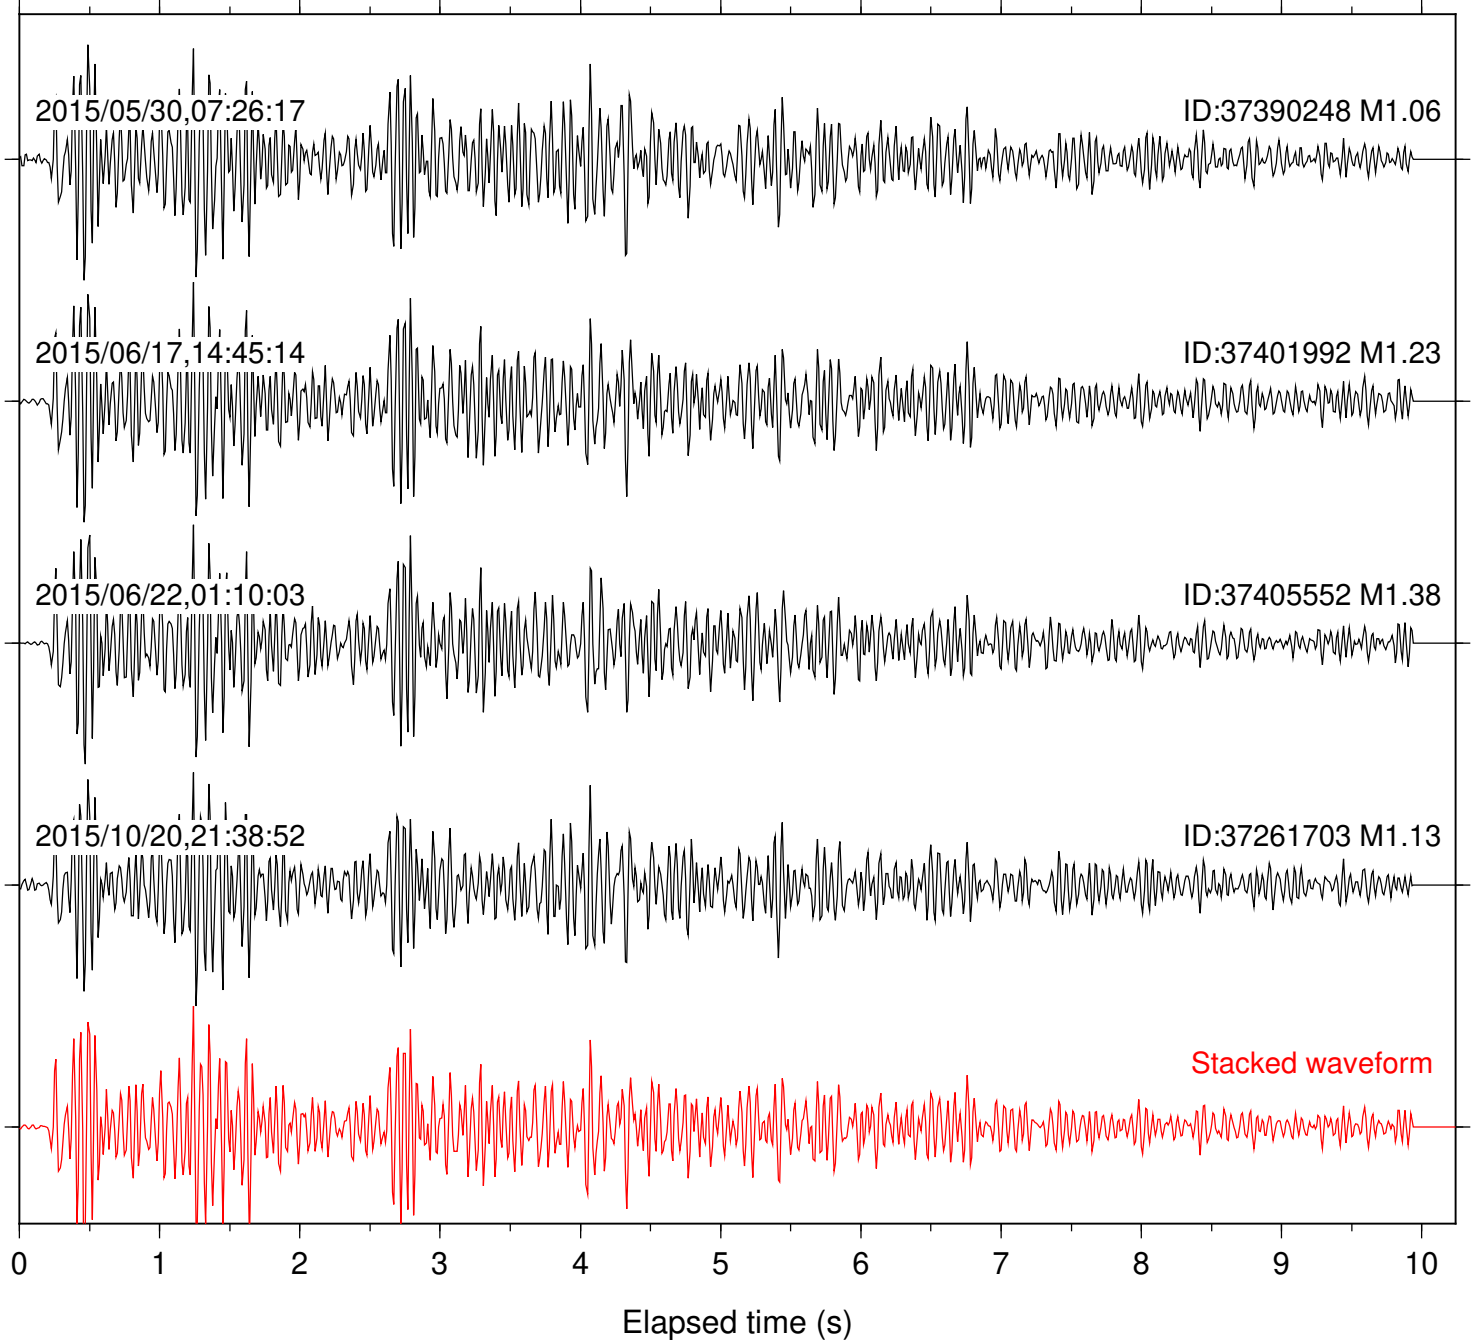

Station: B087 Com: EHZ

Focal depth: 8.61 km

Station: B088 Com: EHZ

Focal depth: 8.61 km

Station: B093 Com: EHZ

Focal depth: 8.61 km

Station: B946 Com: EHZ

Focal depth: 8.61 km

Station: DNR Com: HHZ

Focal depth: 8.61 km

Station: FRD Com: HHZ

Focal depth: 8.61 km

Station: HMT2 Com: HHZ

Focal depth: 8.61 km

Station: KNW Com: HHZ

Focal depth: 8.61 km

Station: LVA2 Com: HHZ

Focal depth: 8.57 km

Station: PFO Com: HHZ

Focal depth: 8.61 km

Station: PLM Com: HHZ

Focal depth: 8.57 km

Station: POB2 Com: HHZ

Focal depth: 8.61 km

Station: RDM Com: HHZ

Focal depth: 8.61 km

Station: RRSP Com: HHZ

Focal depth: 8.61 km

Station: SMER Com: HHZ

Focal depth: 8.61 km

Station: SND Com: HHZ

Focal depth: 8.61 km