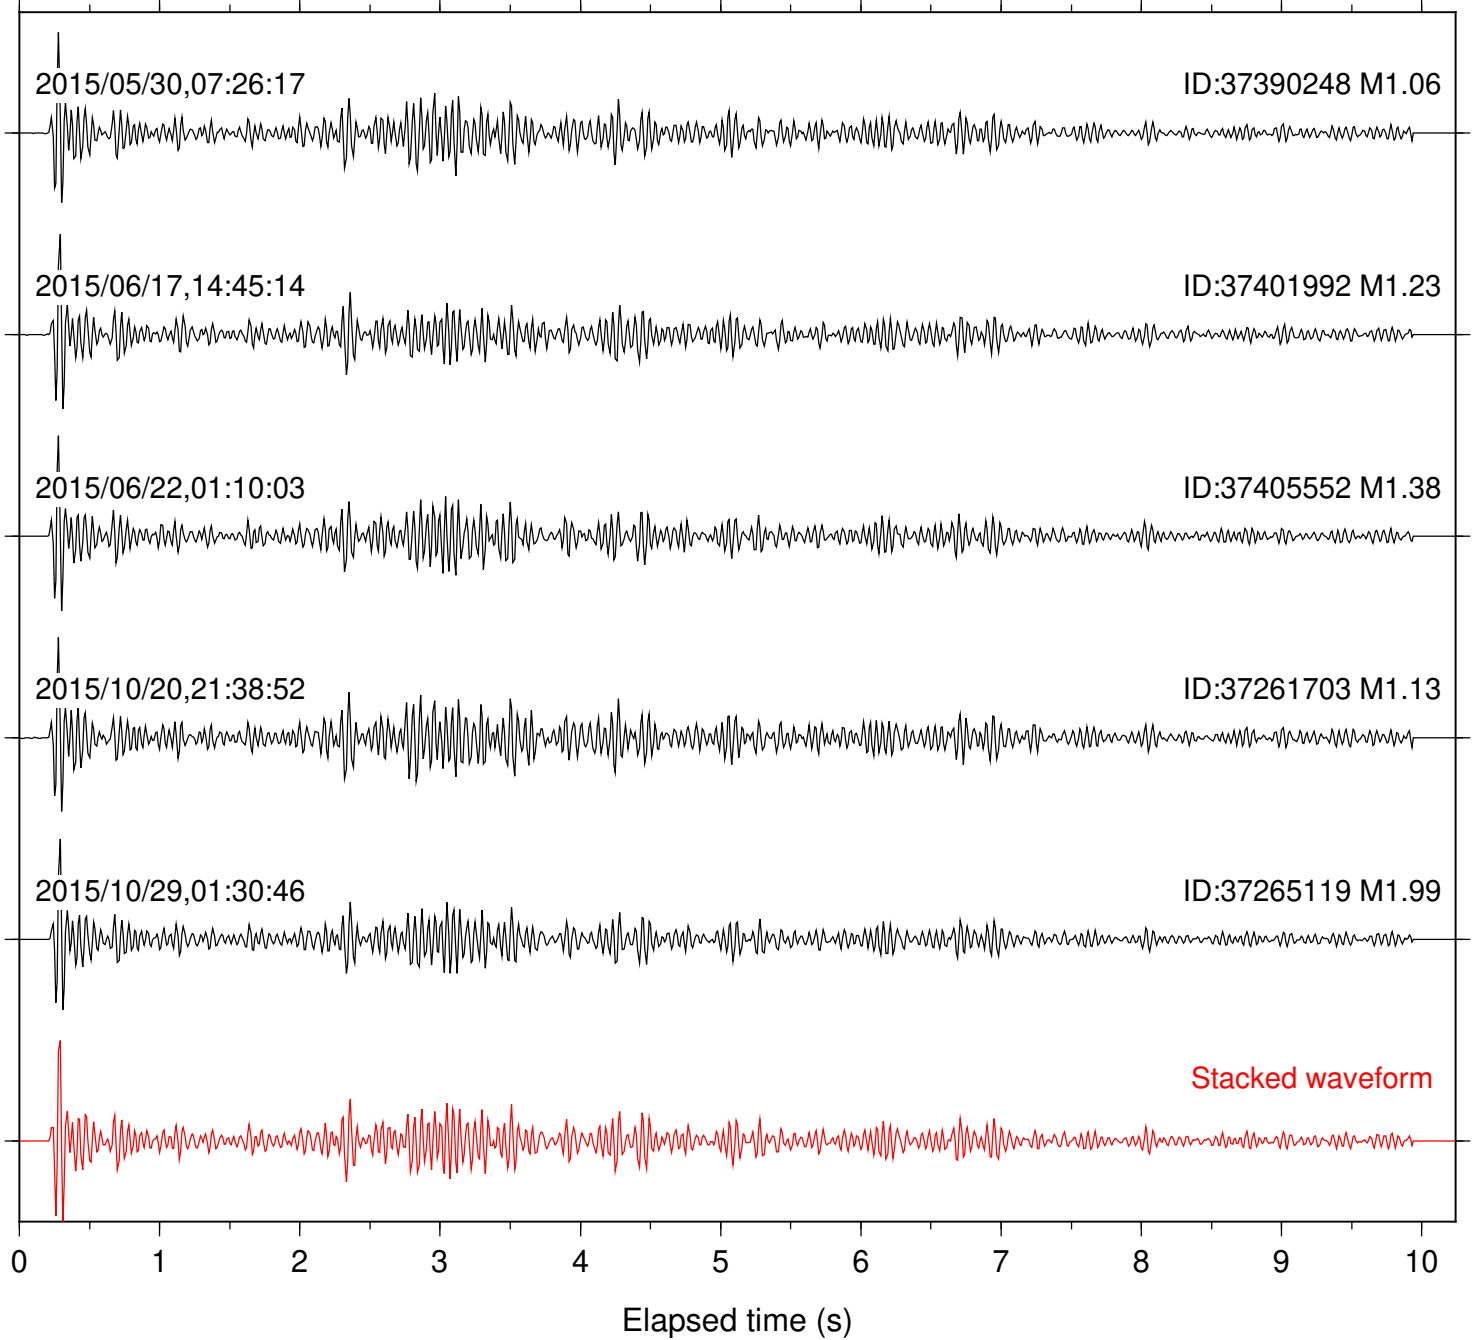

Station: B087 Com: EHZ

Focal depth: 8.61 km

Station: B088 Com: EHZ

Focal depth: 8.61 km

Station: B093 Com: EHZ

Focal depth: 8.61 km

Station: B946 Com: EHZ

Focal depth: 8.61 km

Station: BAC Com: EHZ

Focal depth: 8.61 km

Station: BZN Com: HHZ

Focal depth: 8.61 km

Station: CRY Com: HHZ

Focal depth: 8.61 km

Station: DGR Com: HHZ

Focal depth: 8.61 km

Station: DNR Com: HHZ

Focal depth: 8.61 km

Station: FRD Com: HHZ

Focal depth: 8.61 km

Station: HMT2 Com: HHZ

Focal depth: 8.61 km

Station: KNW Com: HHZ

Focal depth: 8.61 km

Station: RDM Com: HHZ

Focal depth: 8.61 km

Station: RRSP Com: HHZ

Focal depth: 8.61 km

Station: SMER Com: HHZ

Focal depth: 8.61 km

Station: SND Com: HHZ

Focal depth: 8.61 km