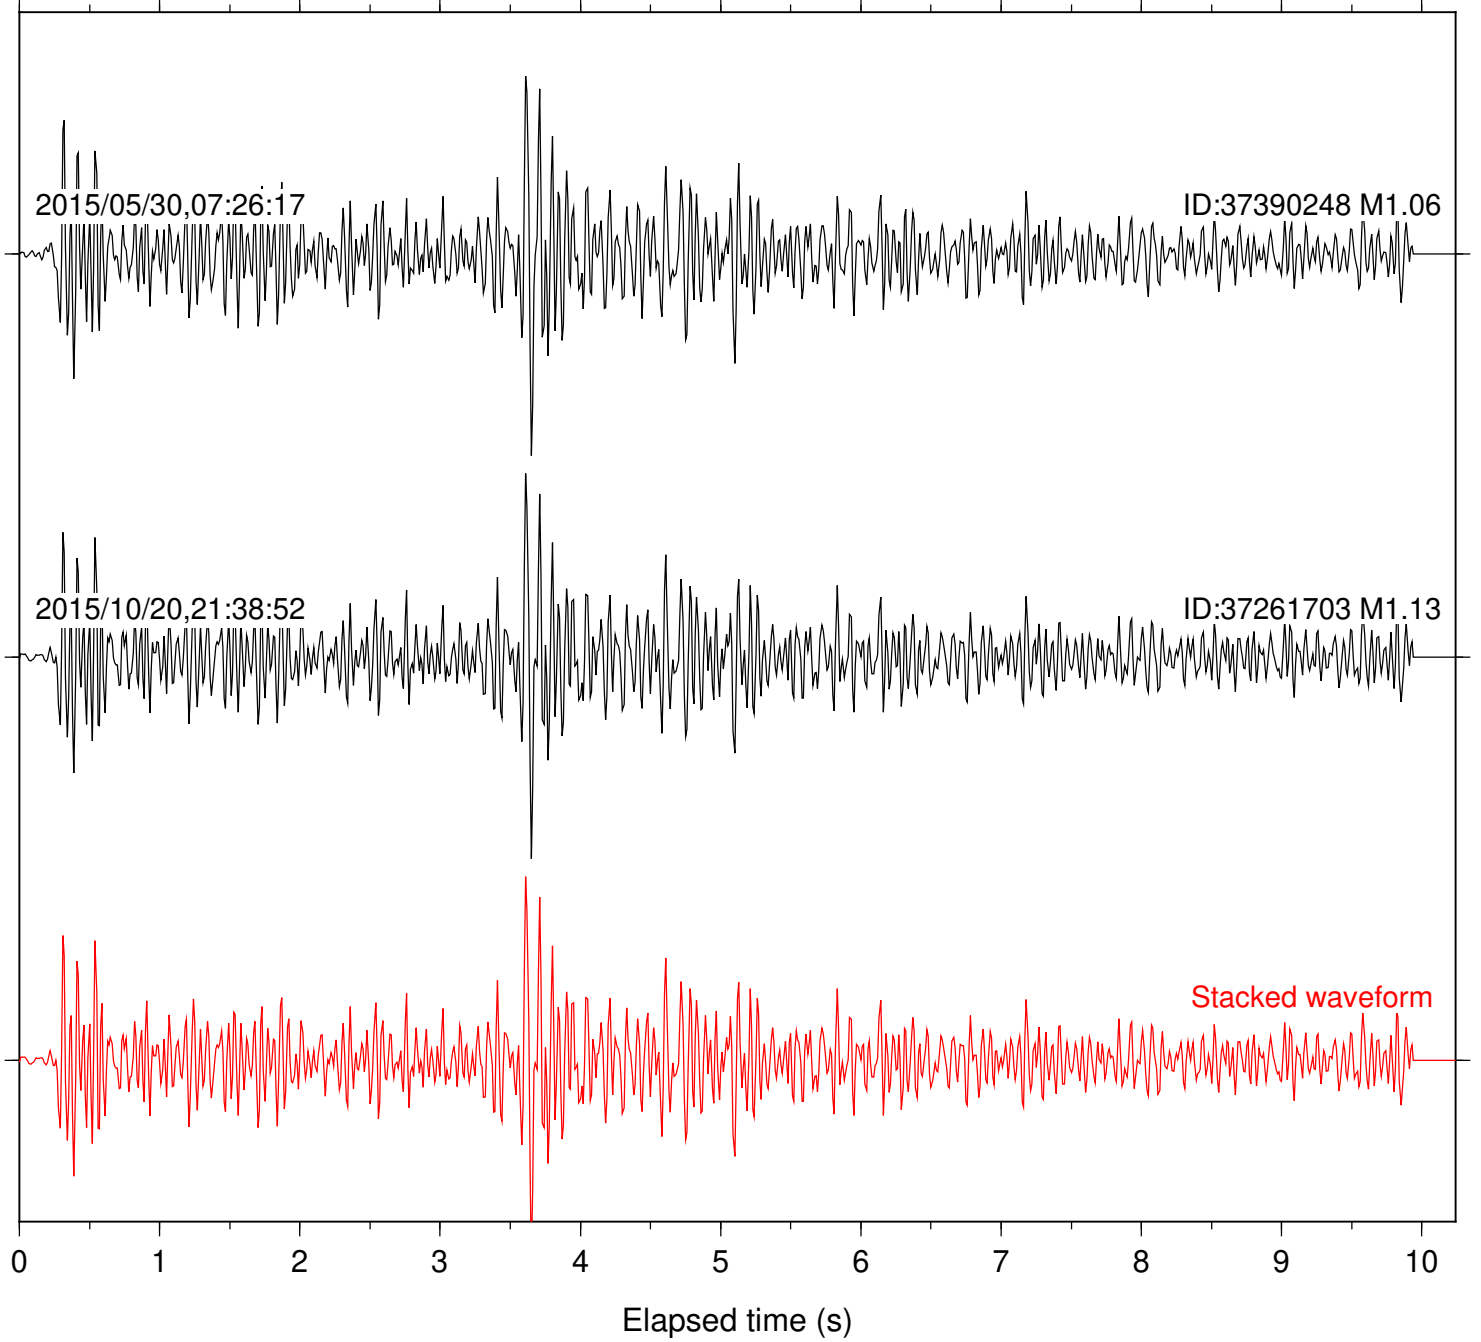

Station: B081 Com: EHZ

Focal depth: 8.61 km

Station: B082 Com: EHZ

Focal depth: 8.61 km

Station: B084 Com: EHZ

Focal depth: 8.61 km

Station: B086 Com: EHZ

Focal depth: 8.57 km

Station: B087 Com: EHZ

Focal depth: 8.61 km

Station: B088 Com: EHZ

Focal depth: 8.61 km

Station: B093 Com: EHZ

Focal depth: 8.61 km

Station: B946 Com: EHZ

Focal depth: 8.61 km

Station: DNR Com: HHZ

Focal depth: 8.61 km

Station: FRD Com: HHZ

Focal depth: 8.61 km

Station: HMT2 Com: HHZ

Focal depth: 8.61 km

Station: KNW Com: HHZ

Focal depth: 8.61 km

Station: RDM Com: HHZ

Focal depth: 8.61 km

Station: RRSP Com: HHZ

Focal depth: 8.61 km

Station: SMER Com: HHZ

Focal depth: 8.61 km

Station: SND Com: HHZ

Focal depth: 8.61 km