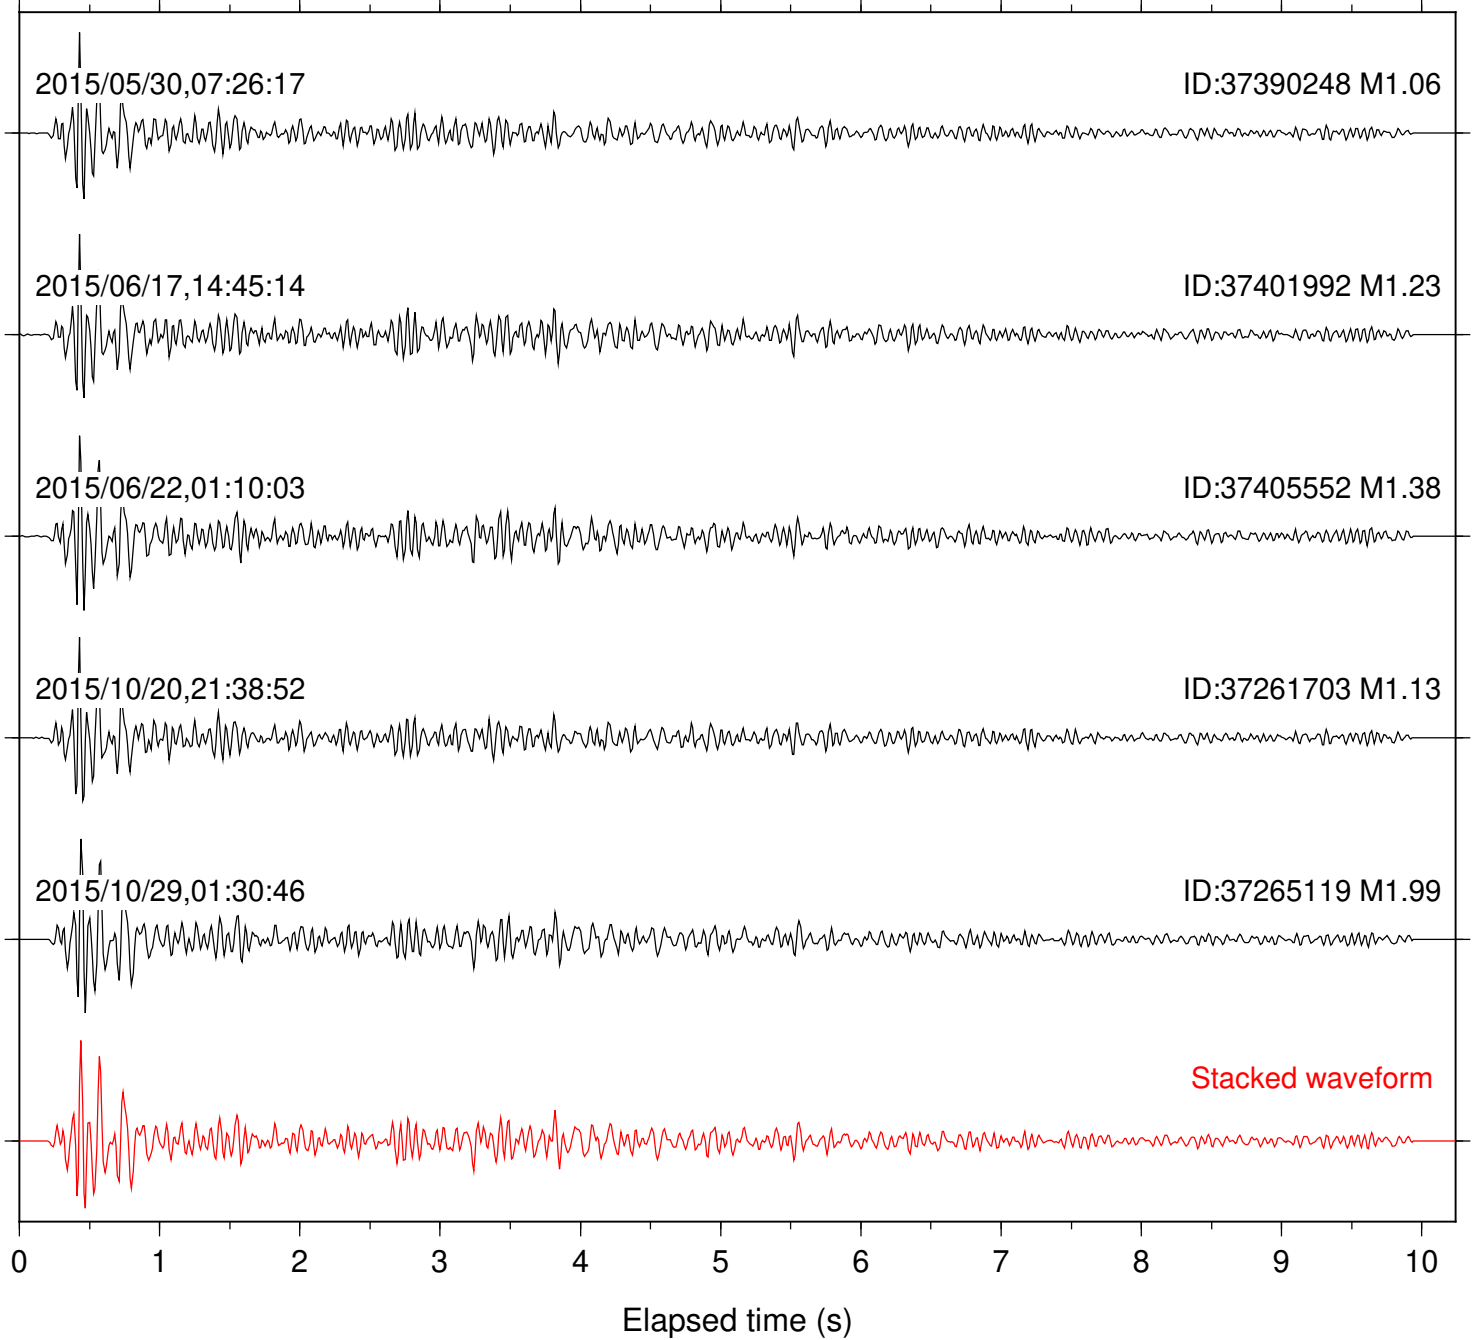

Station: B087 Com: EHZ

Focal depth: 8.61 km

Station: B088 Com: EHZ

Focal depth: 8.61 km

Station: B093 Com: EHZ

Focal depth: 8.61 km

Station: B946 Com: EHZ

Focal depth: 8.61 km

Station: BAC Com: EHZ

Focal depth: 8.61 km

Station: BZN Com: HHZ

Focal depth: 8.61 km

Station: CRY Com: HHZ

Focal depth: 8.61 km

Station: DGR Com: HHZ

Focal depth: 8.61 km

Station: DNR Com: HHZ

Focal depth: 8.61 km

Station: FRD Com: HHZ

Focal depth: 8.61 km

Station: HMT2 Com: HHZ

Focal depth: 8.61 km

Station: KNW Com: HHZ

Focal depth: 8.61 km

Station: RDM Com: HHZ

Focal depth: 8.61 km

Station: RRSP Com: HHZ

Focal depth: 8.61 km

Station: SMER Com: HHZ

Focal depth: 8.61 km

Station: SND Com: HHZ

Focal depth: 8.61 km