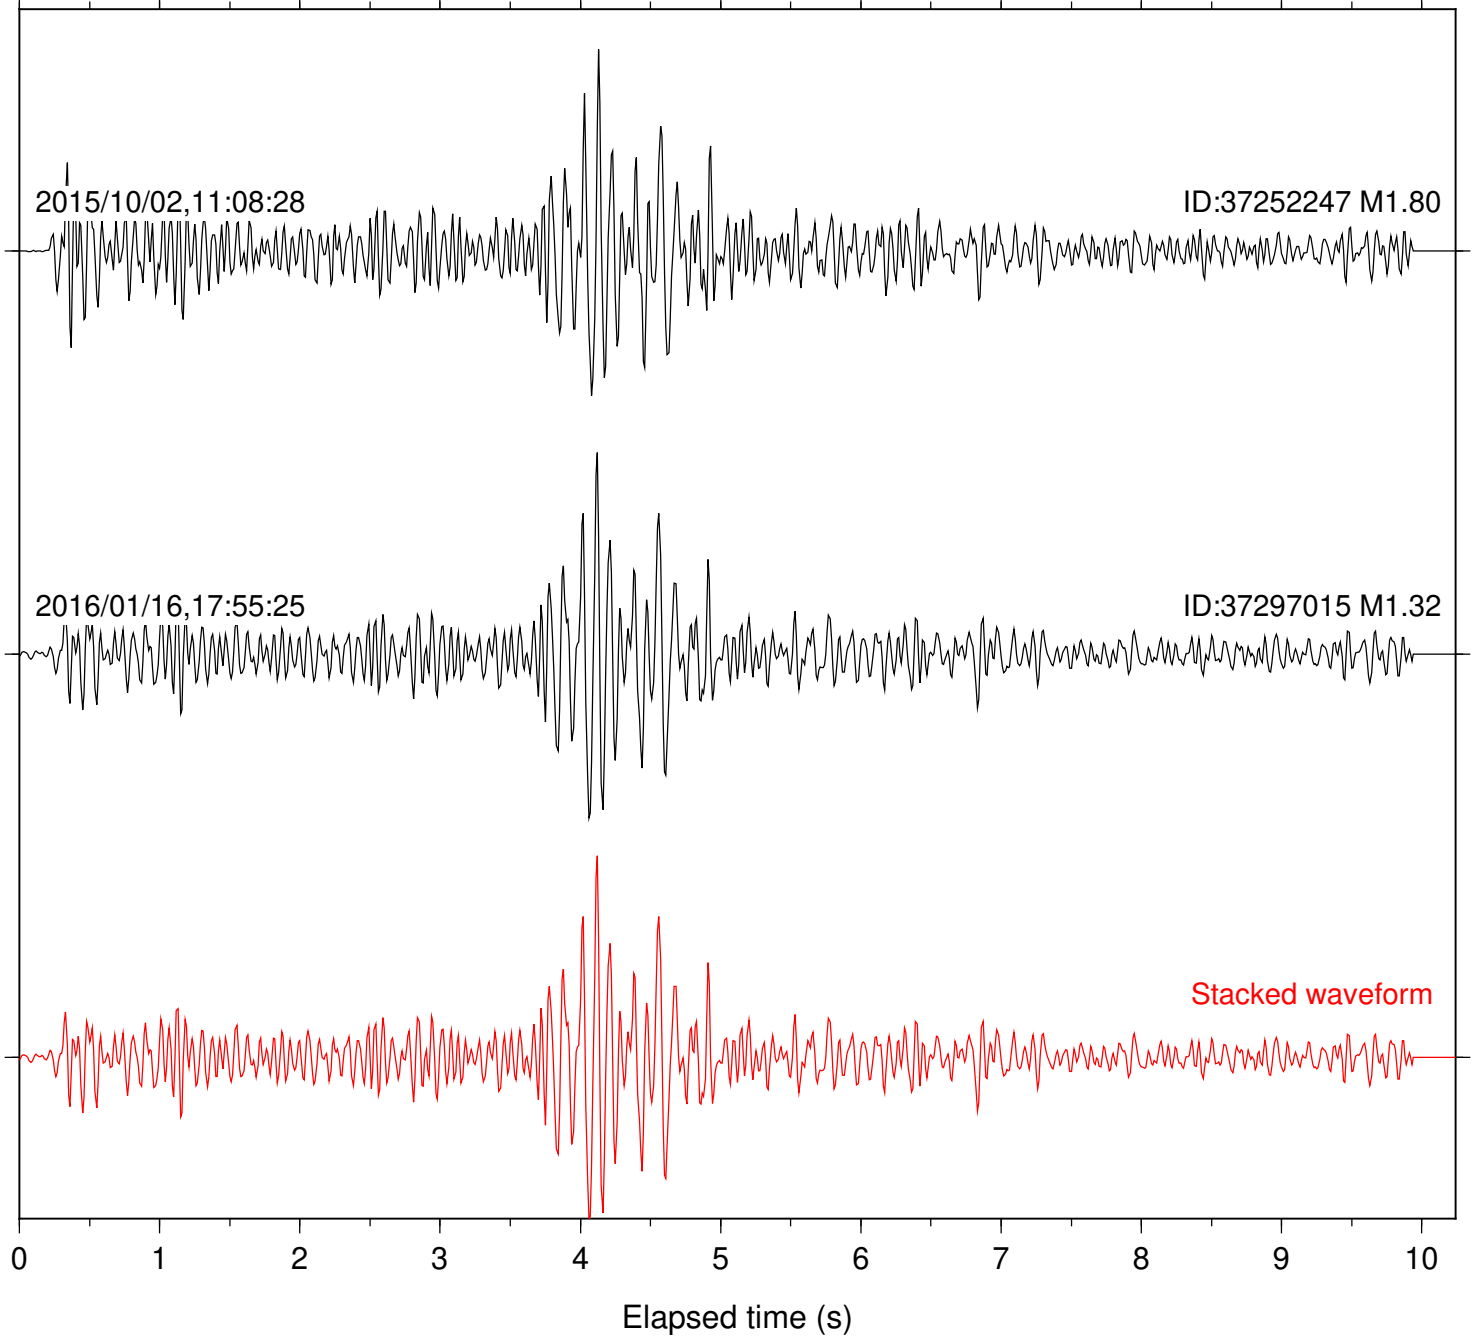

Station: B087 Com: EHZ

Focal depth: 9.80 km

Station: B093 Com: EHZ

Focal depth: 9.80 km

Station: B946 Com: EHZ

Focal depth: 9.80 km

2015/10/02,11:08:28

ID:37252247 M1.80

2016/01/16,17:55:25

ID:37297015 M1.32

Stacked waveform

Station: FRD Com: HHZ

Focal depth: 9.80 km