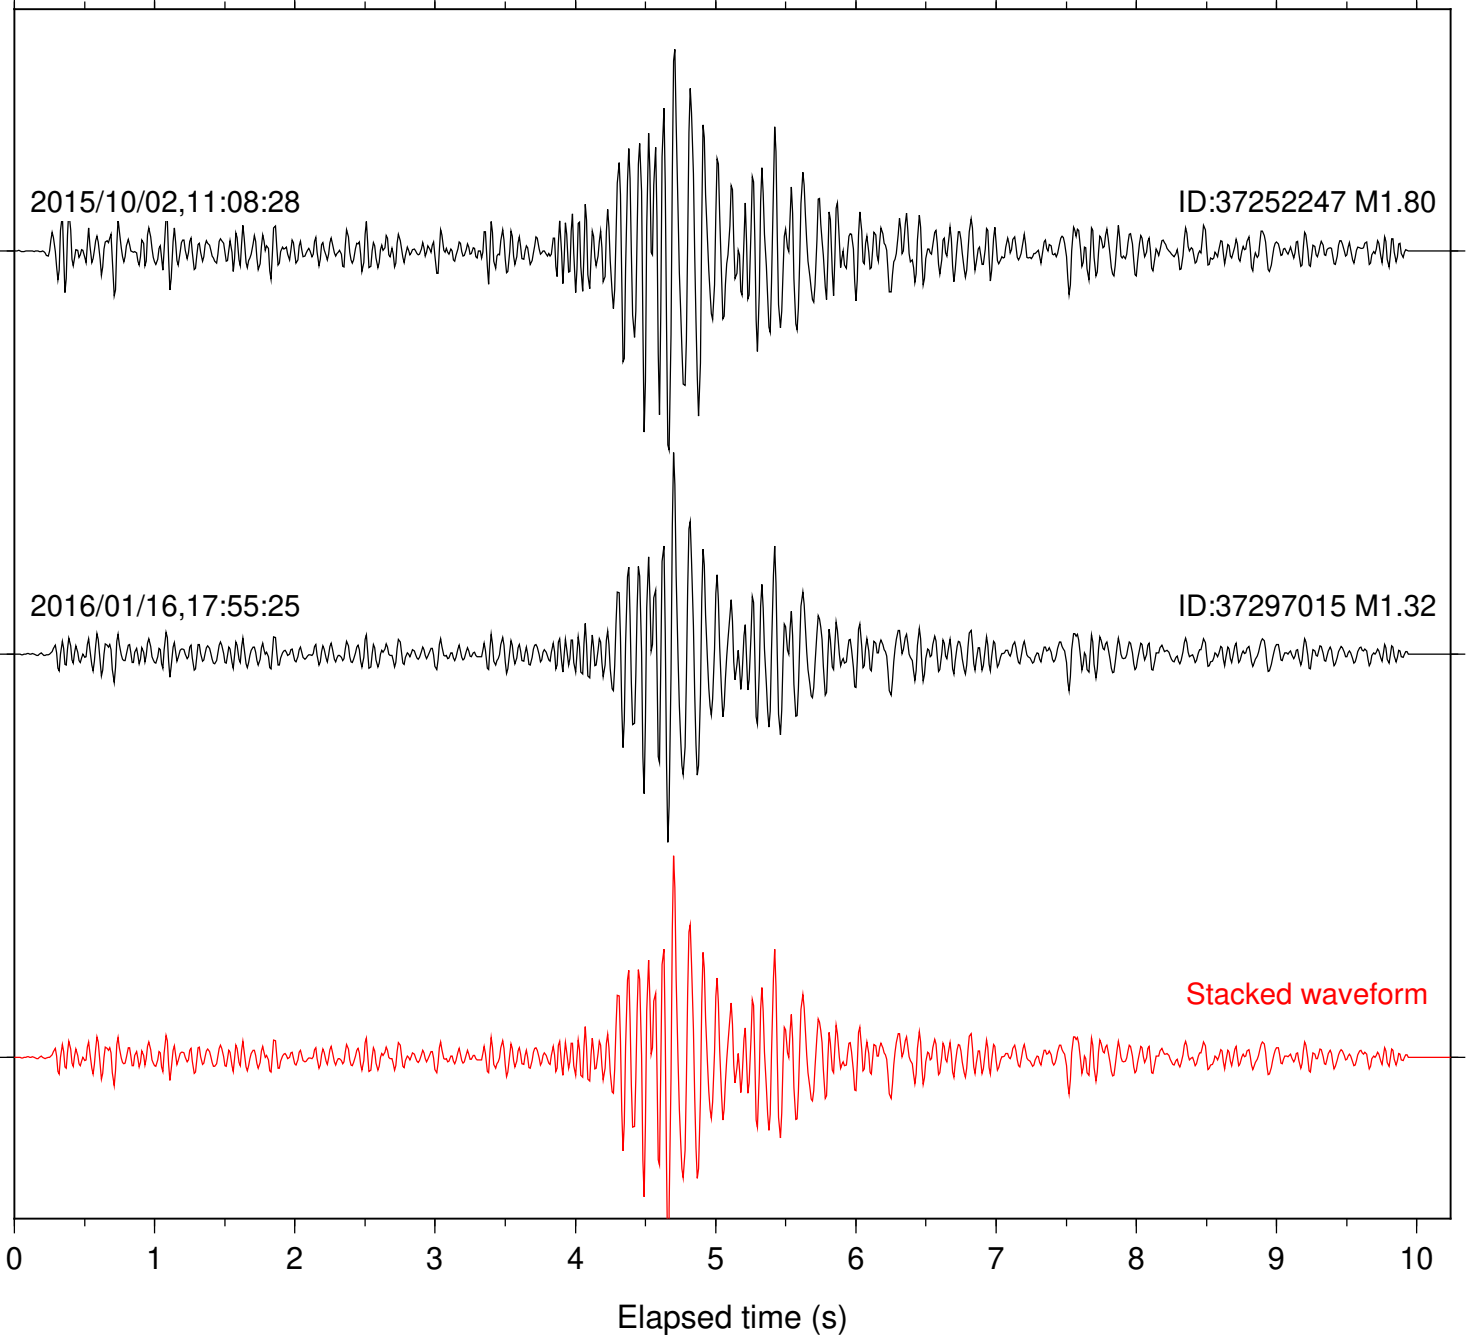

Station: B087 Com: EHZ

Focal depth: 9.80 km

Station: B093 Com: EHZ

Focal depth: 9.80 km

Station: B946 Com: EHZ

Focal depth: 9.80 km

2015/10/02,11:08:28

ID:37252247 M1.80

2016/01/16,17:55:25

ID:37297015 M1.32

Stacked waveform

Station: FRD Com: HHZ

Focal depth: 9.80 km