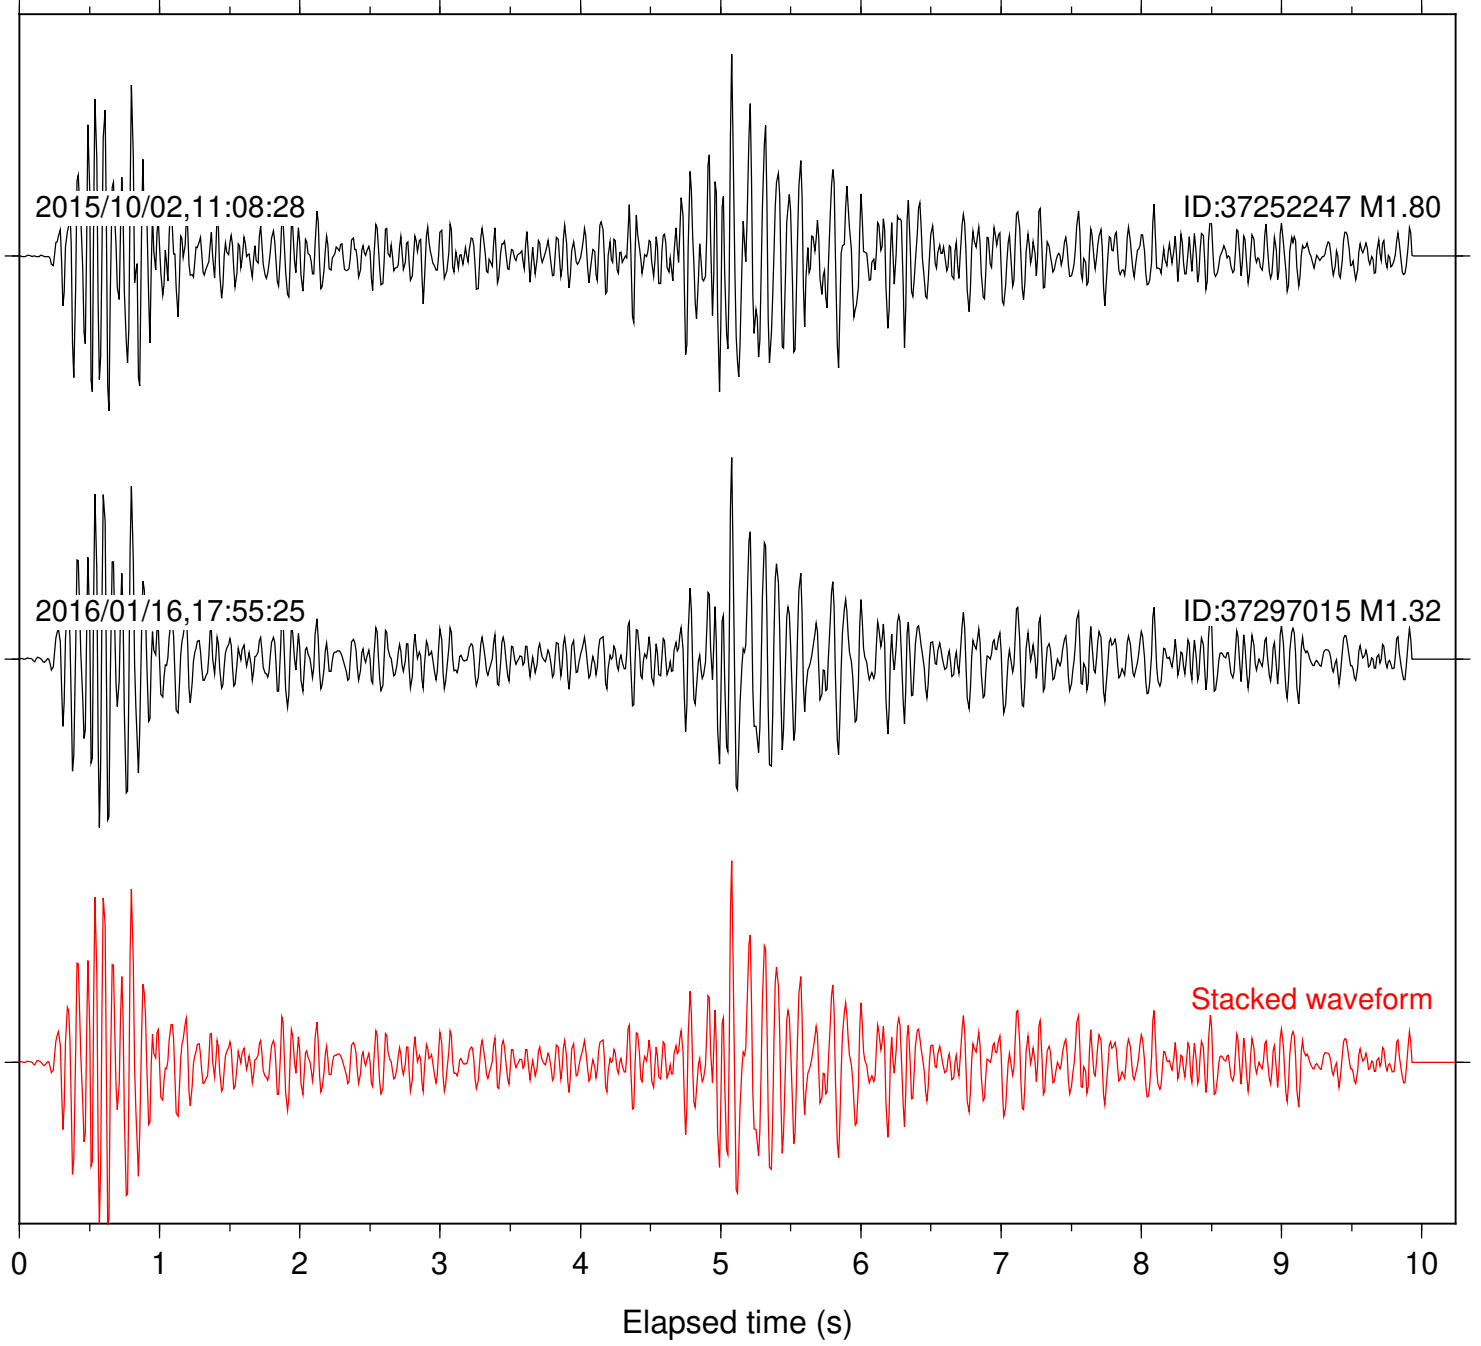

Station: B087 Com: EHZ

Focal depth: 9.80 km

Station: B093 Com: EHZ

Focal depth: 9.80 km

Station: B946 Com: EHZ

Focal depth: 9.80 km

2015/10/02,11:08:28

ID:37252247 M1.80

2016/01/16,17:55:25

ID:37297015 M1.32

Stacked waveform

Station: FRD Com: HHZ

Focal depth: 9.80 km