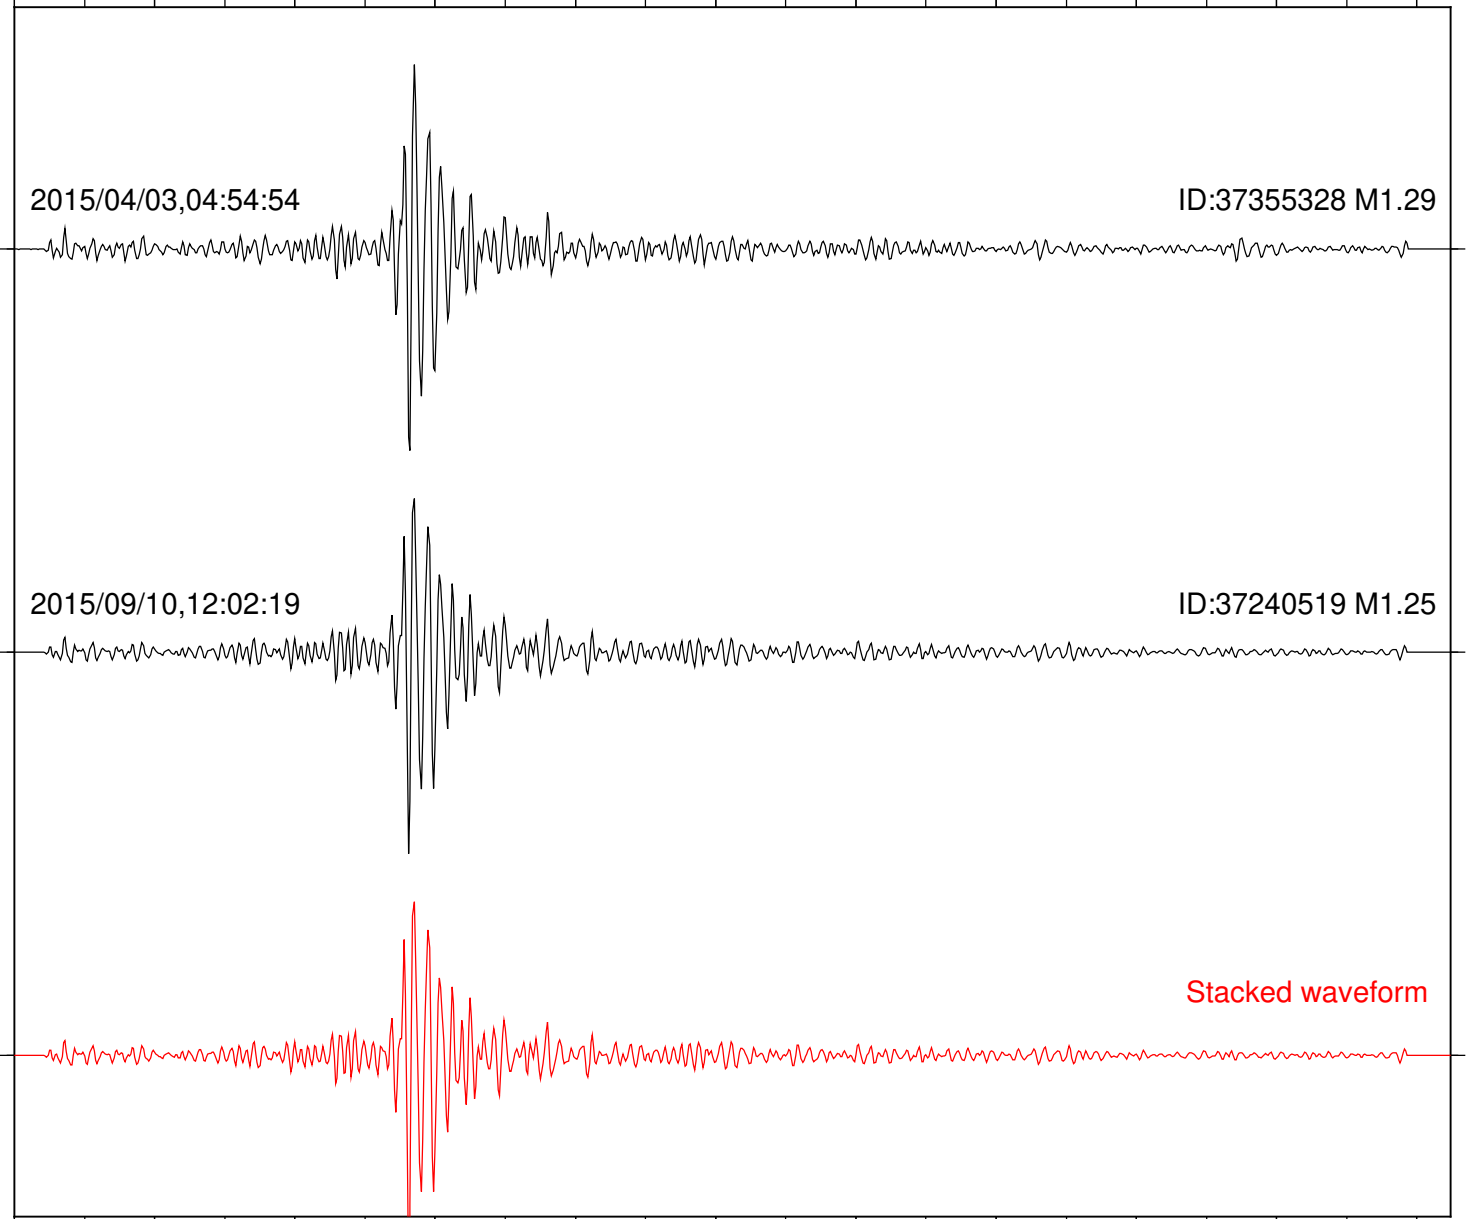

Station: B084 Com: EHZ

Focal depth: 8.28 km

2015/04/03,04:54:54

ID:37355328 M1.29

2015/09/10,12:02:19

ID:37240519 M1.25

Stacked waveform

0 1 2 3 4 5 6 7 8 9 10

Elapsed time (s)

Station: B093 Com: EHZ

Focal depth: 8.28 km