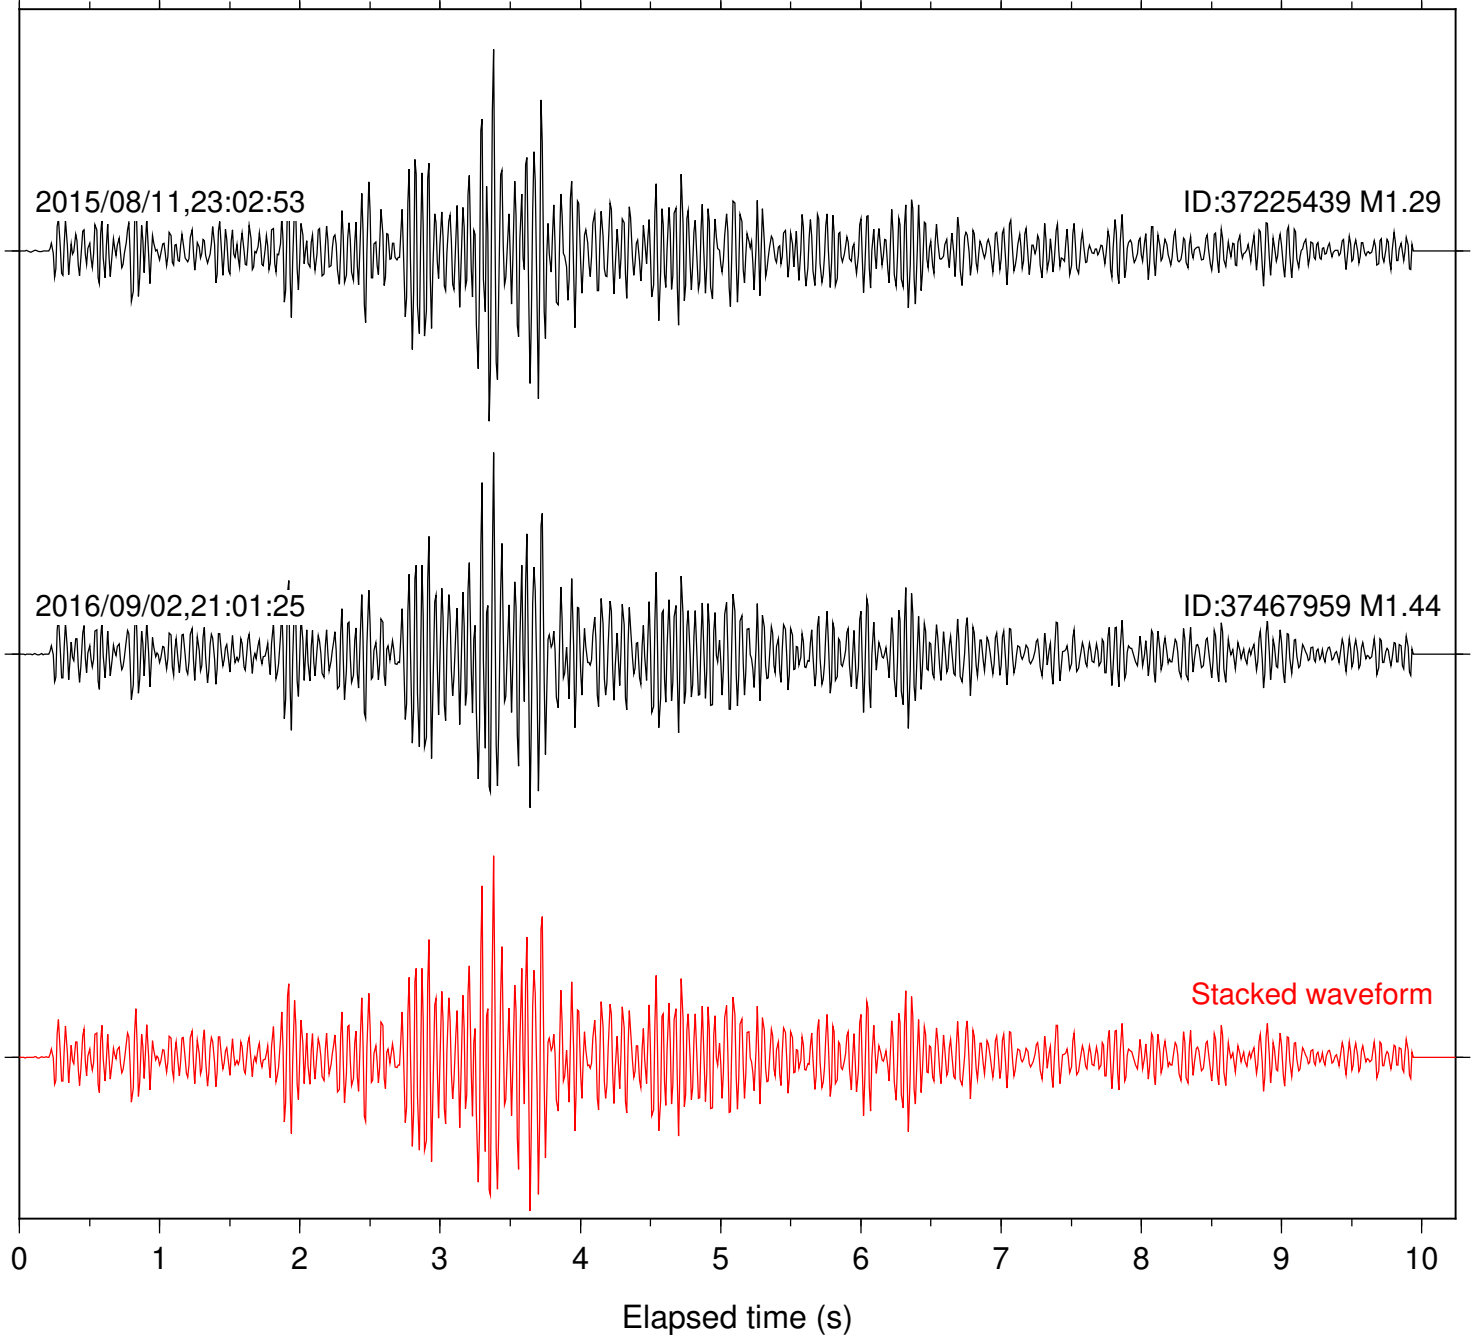

Station: B081 Com: EHZ

Focal depth: 11.76 km

Station: B082 Com: EHZ

Focal depth: 11.76 km

Station: B093 Com: EHZ

Focal depth: 11.76 km

Station: BAC Com: EHZ

Focal depth: 11.76 km

Station: DGR Com: HHZ

Focal depth: 11.76 km

Station: FRD Com: HHZ

Focal depth: 11.76 km

Station: KNW Com: HHZ

Focal depth: 11.76 km

Station: PMD Com: HHZ

Focal depth: 11.76 km

Station: POB2 Com: HHZ

Focal depth: 11.76 km

Station: RDM Com: HHZ

Focal depth: 11.76 km