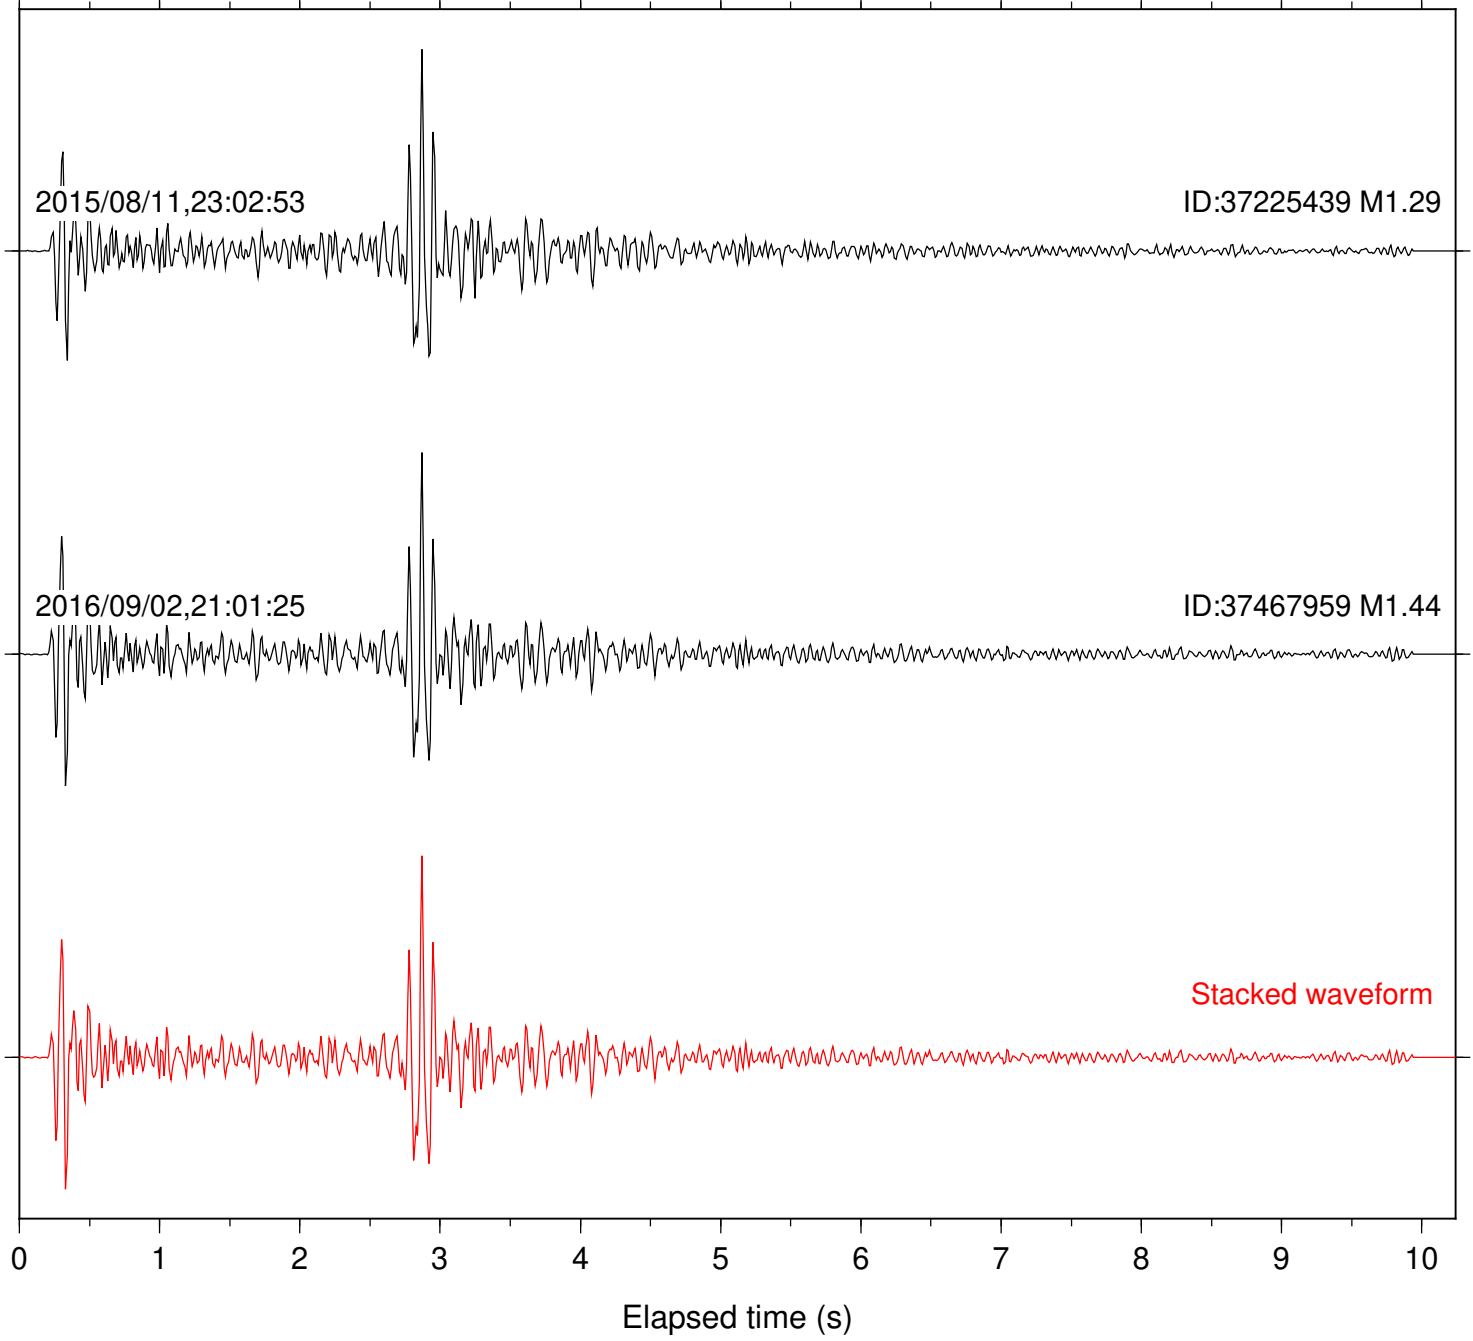

Station: B081 Com: EHZ

Focal depth: 11.76 km

Station: B082 Com: EHZ

Focal depth: 11.76 km

Station: B093 Com: EHZ

Focal depth: 11.76 km

Station: BAC Com: EHZ

Focal depth: 11.76 km

Station: DGR Com: HHZ

Focal depth: 11.76 km

Station: FRD Com: HHZ

Focal depth: 11.76 km

Station: KNW Com: HHZ

Focal depth: 11.76 km

Station: PMD Com: HHZ

Focal depth: 11.76 km

Station: POB2 Com: HHZ

Focal depth: 11.76 km

Station: RDM Com: HHZ

Focal depth: 11.76 km