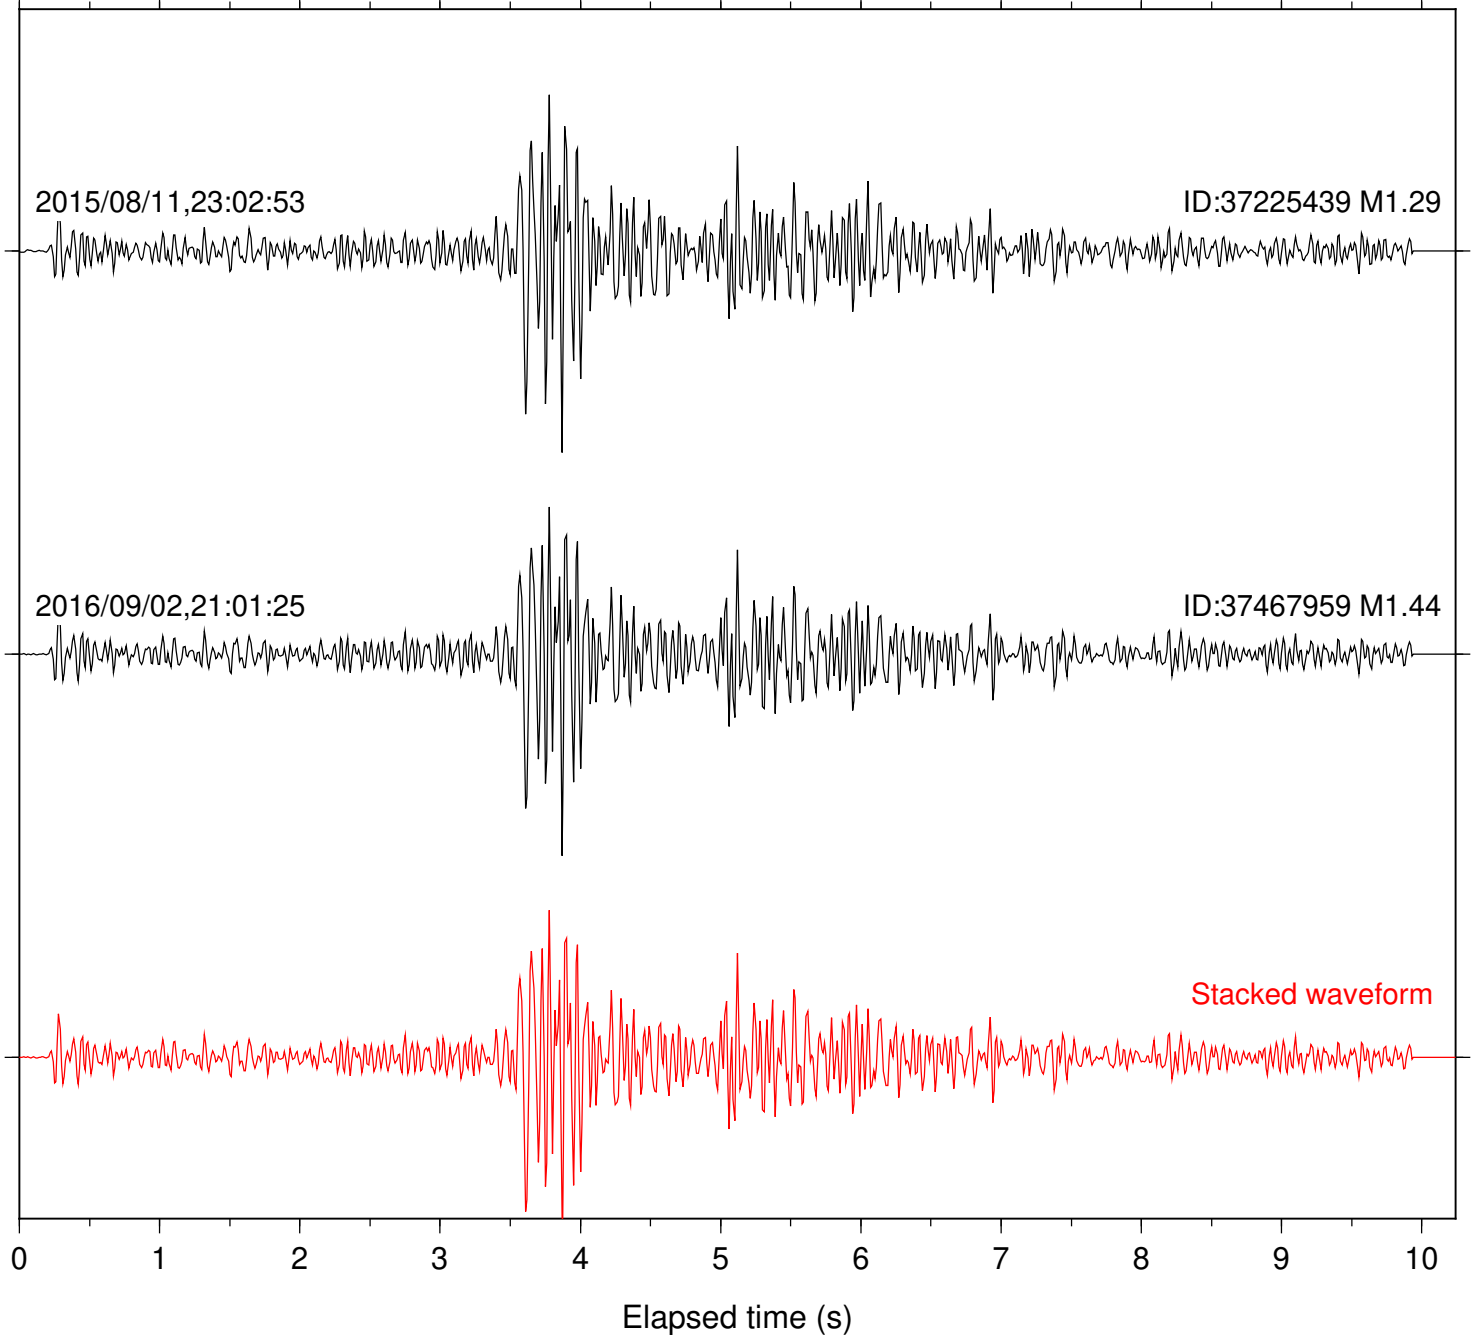

Station: B081 Com: EHZ

Focal depth: 11.76 km

Station: B082 Com: EHZ

Focal depth: 11.76 km

Station: B093 Com: EHZ

Focal depth: 11.76 km

Station: BAC Com: EHZ

Focal depth: 11.76 km

Station: DGR Com: HHZ

Focal depth: 11.76 km

Station: FRD Com: HHZ

Focal depth: 11.76 km

Station: KNW Com: HHZ

Focal depth: 11.76 km

Station: PMD Com: HHZ

Focal depth: 11.76 km

Station: POB2 Com: HHZ

Focal depth: 11.76 km

Station: RDM Com: HHZ

Focal depth: 11.76 km