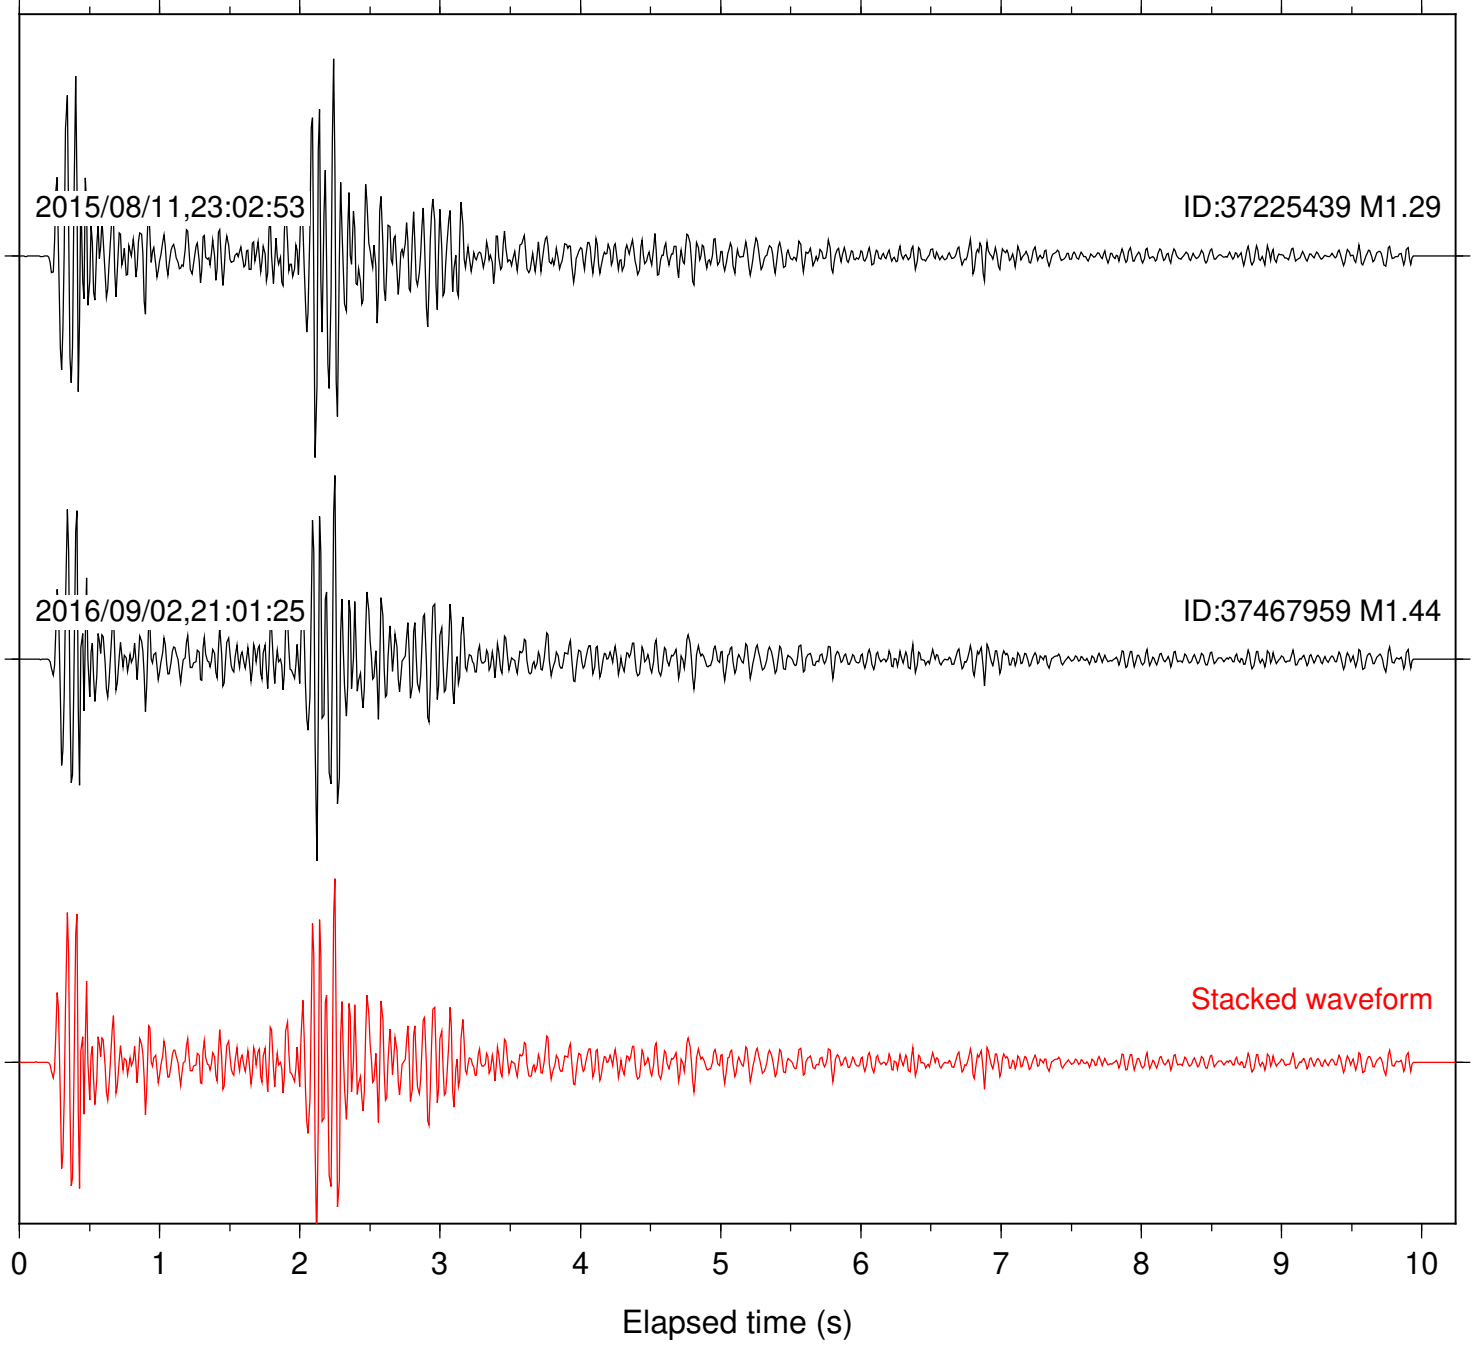

Station: B081 Com: EHZ

Focal depth: 11.76 km

Station: B082 Com: EHZ

Focal depth: 11.76 km

Station: B093 Com: EHZ

Focal depth: 11.76 km

Station: BAC Com: EHZ

Focal depth: 11.76 km

Station: DGR Com: HHZ

Focal depth: 11.76 km

Station: FRD Com: HHZ

Focal depth: 11.76 km

Station: KNW Com: HHZ

Focal depth: 11.76 km

Station: PMD Com: HHZ

Focal depth: 11.76 km

Station: POB2 Com: HHZ

Focal depth: 11.76 km

Station: RDM Com: HHZ

Focal depth: 11.76 km