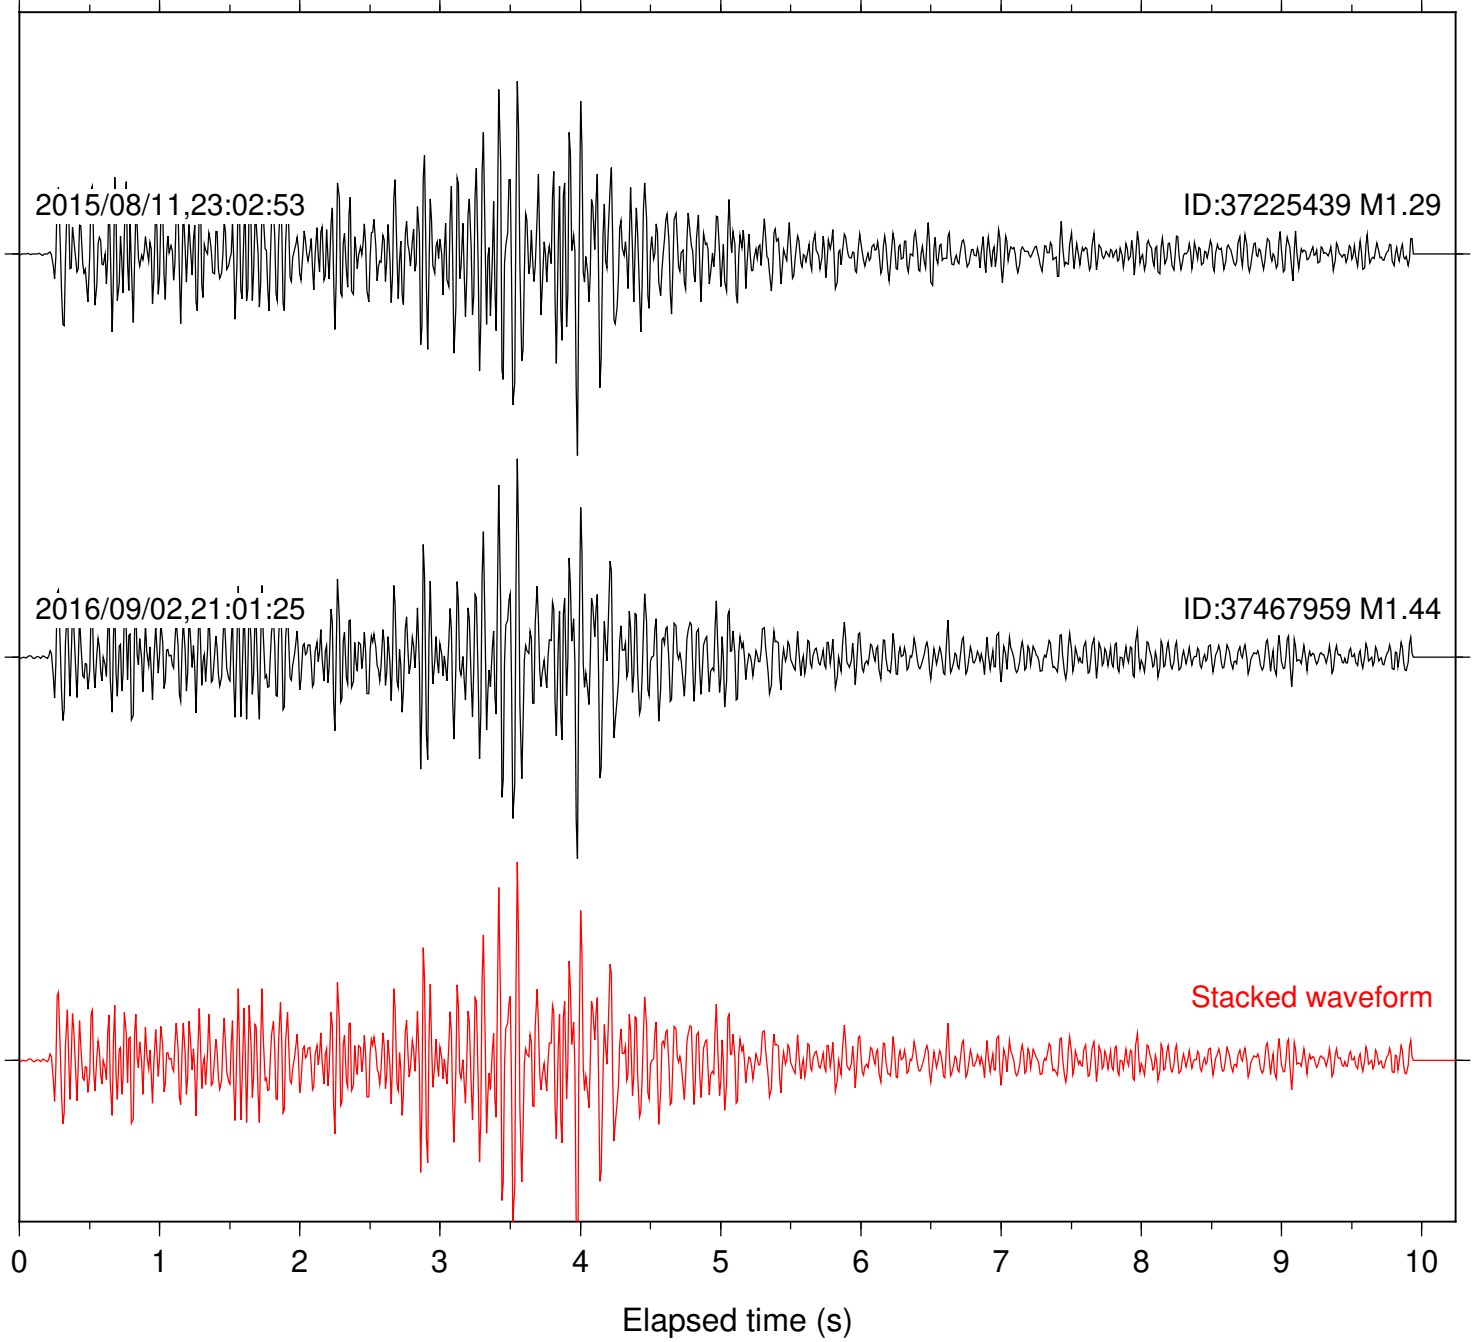

Station: B081 Com: EHZ

Focal depth: 11.76 km

Station: B082 Com: EHZ

Focal depth: 11.76 km

Station: B093 Com: EHZ

Focal depth: 11.76 km

Station: BAC Com: EHZ

Focal depth: 11.76 km

Station: DGR Com: HHZ

Focal depth: 11.76 km

Station: FRD Com: HHZ

Focal depth: 11.76 km

Station: KNW Com: HHZ

Focal depth: 11.76 km

Station: PMD Com: HHZ

Focal depth: 11.76 km

Station: POB2 Com: HHZ

Focal depth: 11.76 km

Station: RDM Com: HHZ

Focal depth: 11.76 km