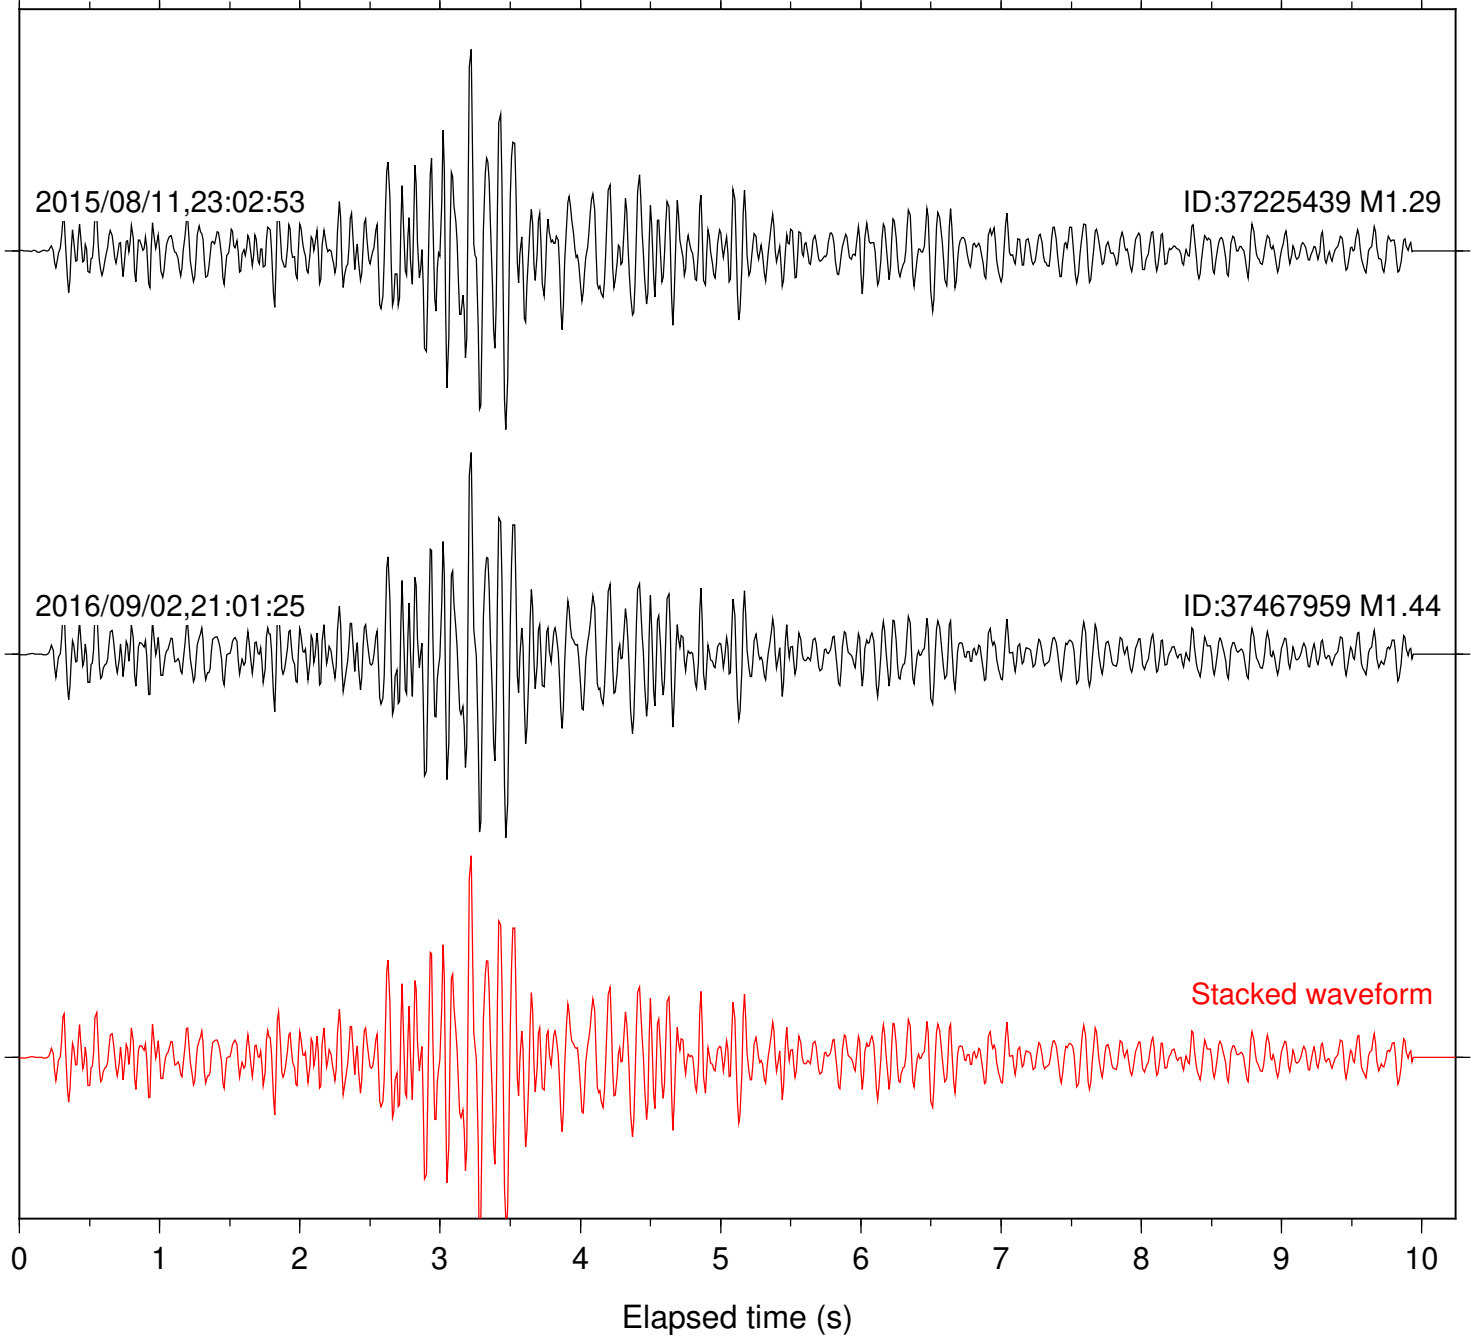

Station: B081 Com: EHZ

Focal depth: 11.76 km

Station: B082 Com: EHZ

Focal depth: 11.76 km

Station: B093 Com: EHZ

Focal depth: 11.76 km

Station: BAC Com: EHZ

Focal depth: 11.76 km

Station: DGR Com: HHZ

Focal depth: 11.76 km

Station: FRD Com: HHZ

Focal depth: 11.76 km

Station: KNW Com: HHZ

Focal depth: 11.76 km

Station: PMD Com: HHZ

Focal depth: 11.76 km

Station: POB2 Com: HHZ

Focal depth: 11.76 km

Station: RDM Com: HHZ

Focal depth: 11.76 km