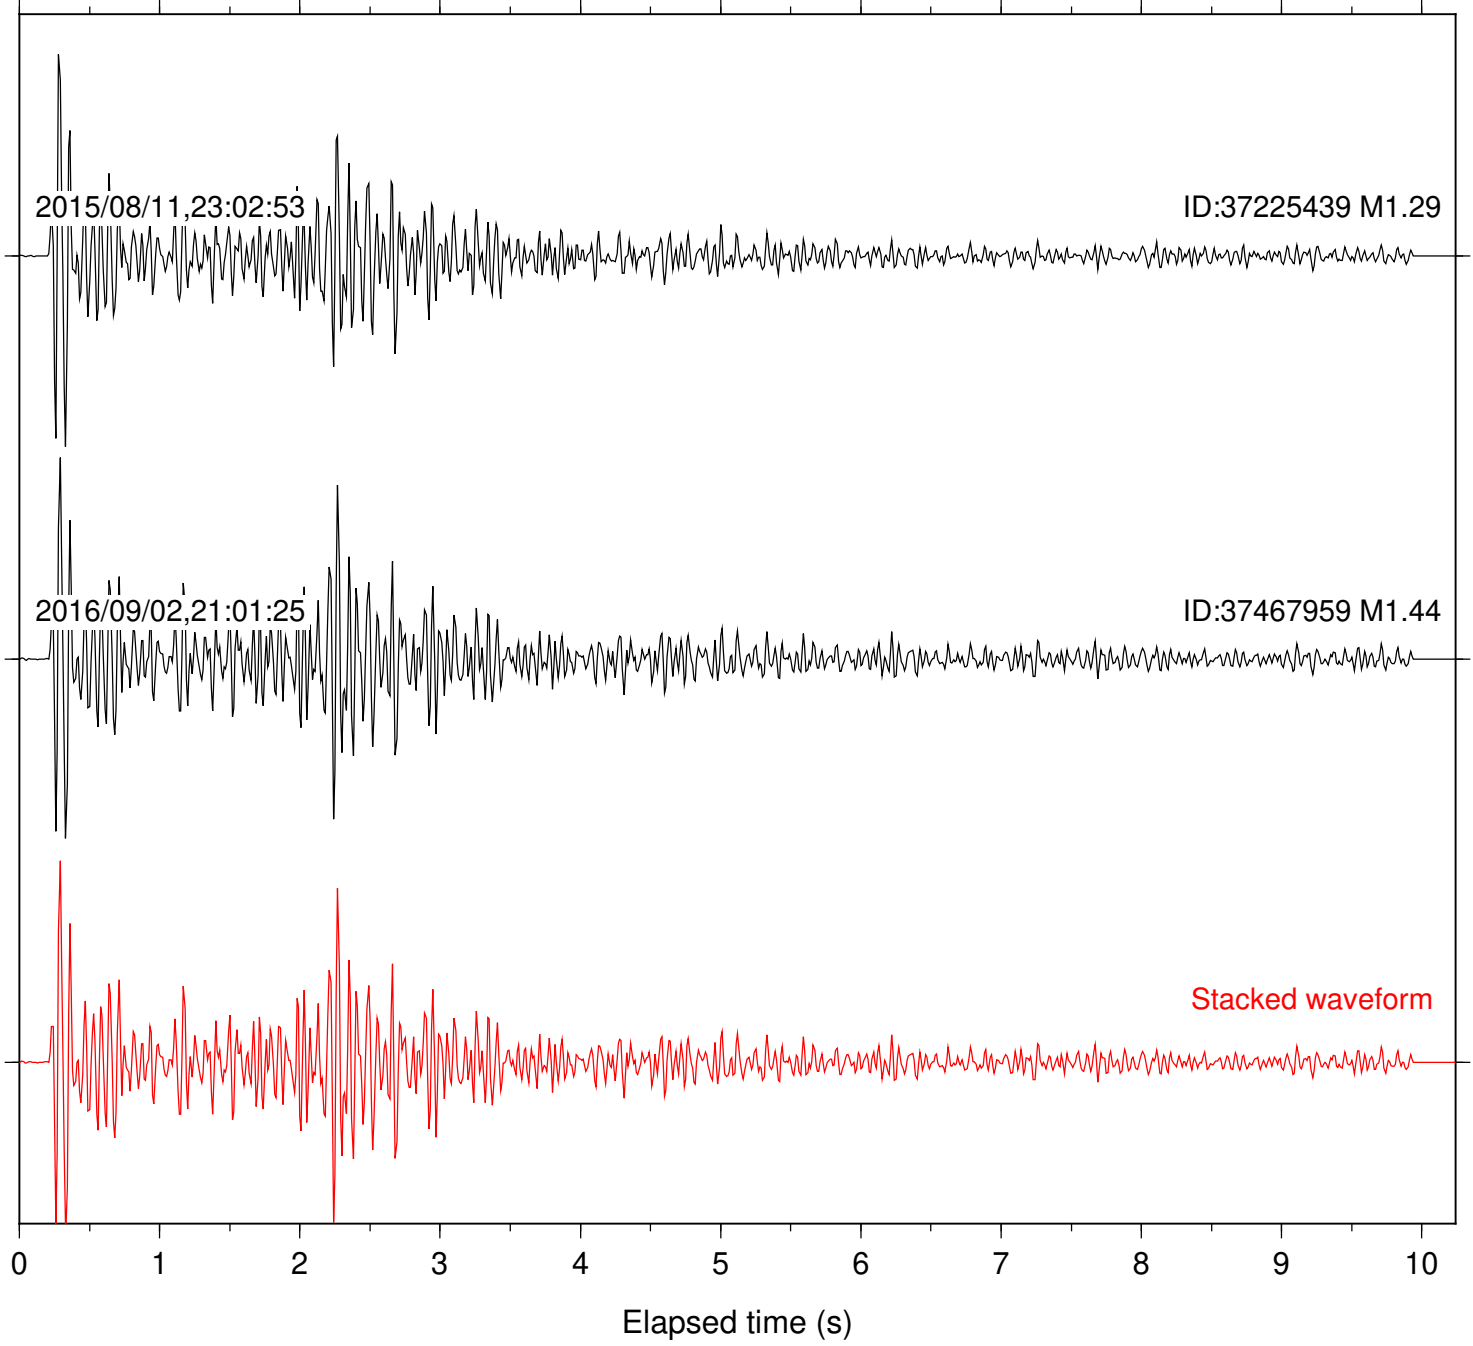

Station: B081 Com: EHZ

Focal depth: 11.76 km

Station: B082 Com: EHZ

Focal depth: 11.76 km

Station: B093 Com: EHZ

Focal depth: 11.76 km

Station: BAC Com: EHZ

Focal depth: 11.76 km

Station: DGR Com: HHZ

Focal depth: 11.76 km

Station: FRD Com: HHZ

Focal depth: 11.76 km

Station: KNW Com: HHZ

Focal depth: 11.76 km

Station: PMD Com: HHZ

Focal depth: 11.76 km

Station: POB2 Com: HHZ

Focal depth: 11.76 km

Station: RDM Com: HHZ

Focal depth: 11.76 km