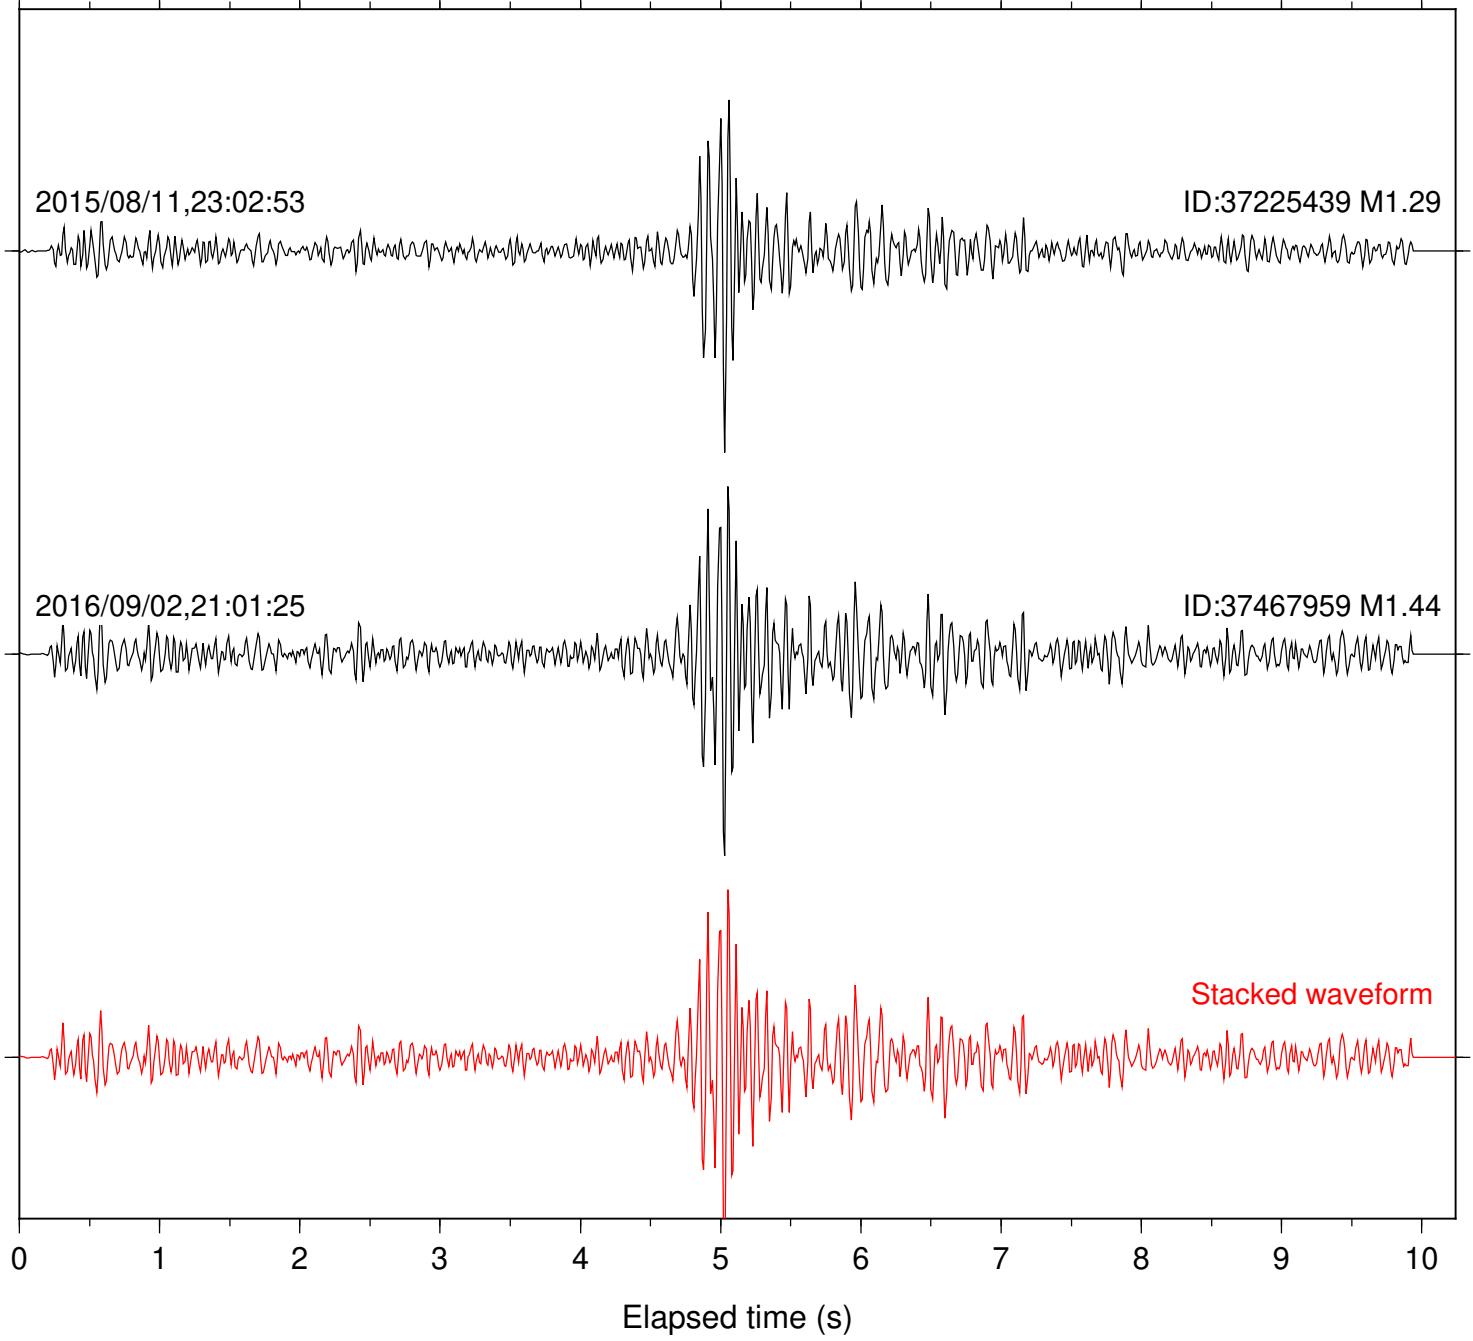

Station: B081 Com: EHZ

Focal depth: 11.76 km

Station: B082 Com: EHZ

Focal depth: 11.76 km

Station: B093 Com: EHZ

Focal depth: 11.76 km

Station: BAC Com: EHZ

Focal depth: 11.76 km

Station: DGR Com: HHZ

Focal depth: 11.76 km

Station: FRD Com: HHZ

Focal depth: 11.76 km

Station: KNW Com: HHZ

Focal depth: 11.76 km

Station: PMD Com: HHZ

Focal depth: 11.76 km

Station: POB2 Com: HHZ

Focal depth: 11.76 km

Station: RDM Com: HHZ

Focal depth: 11.76 km