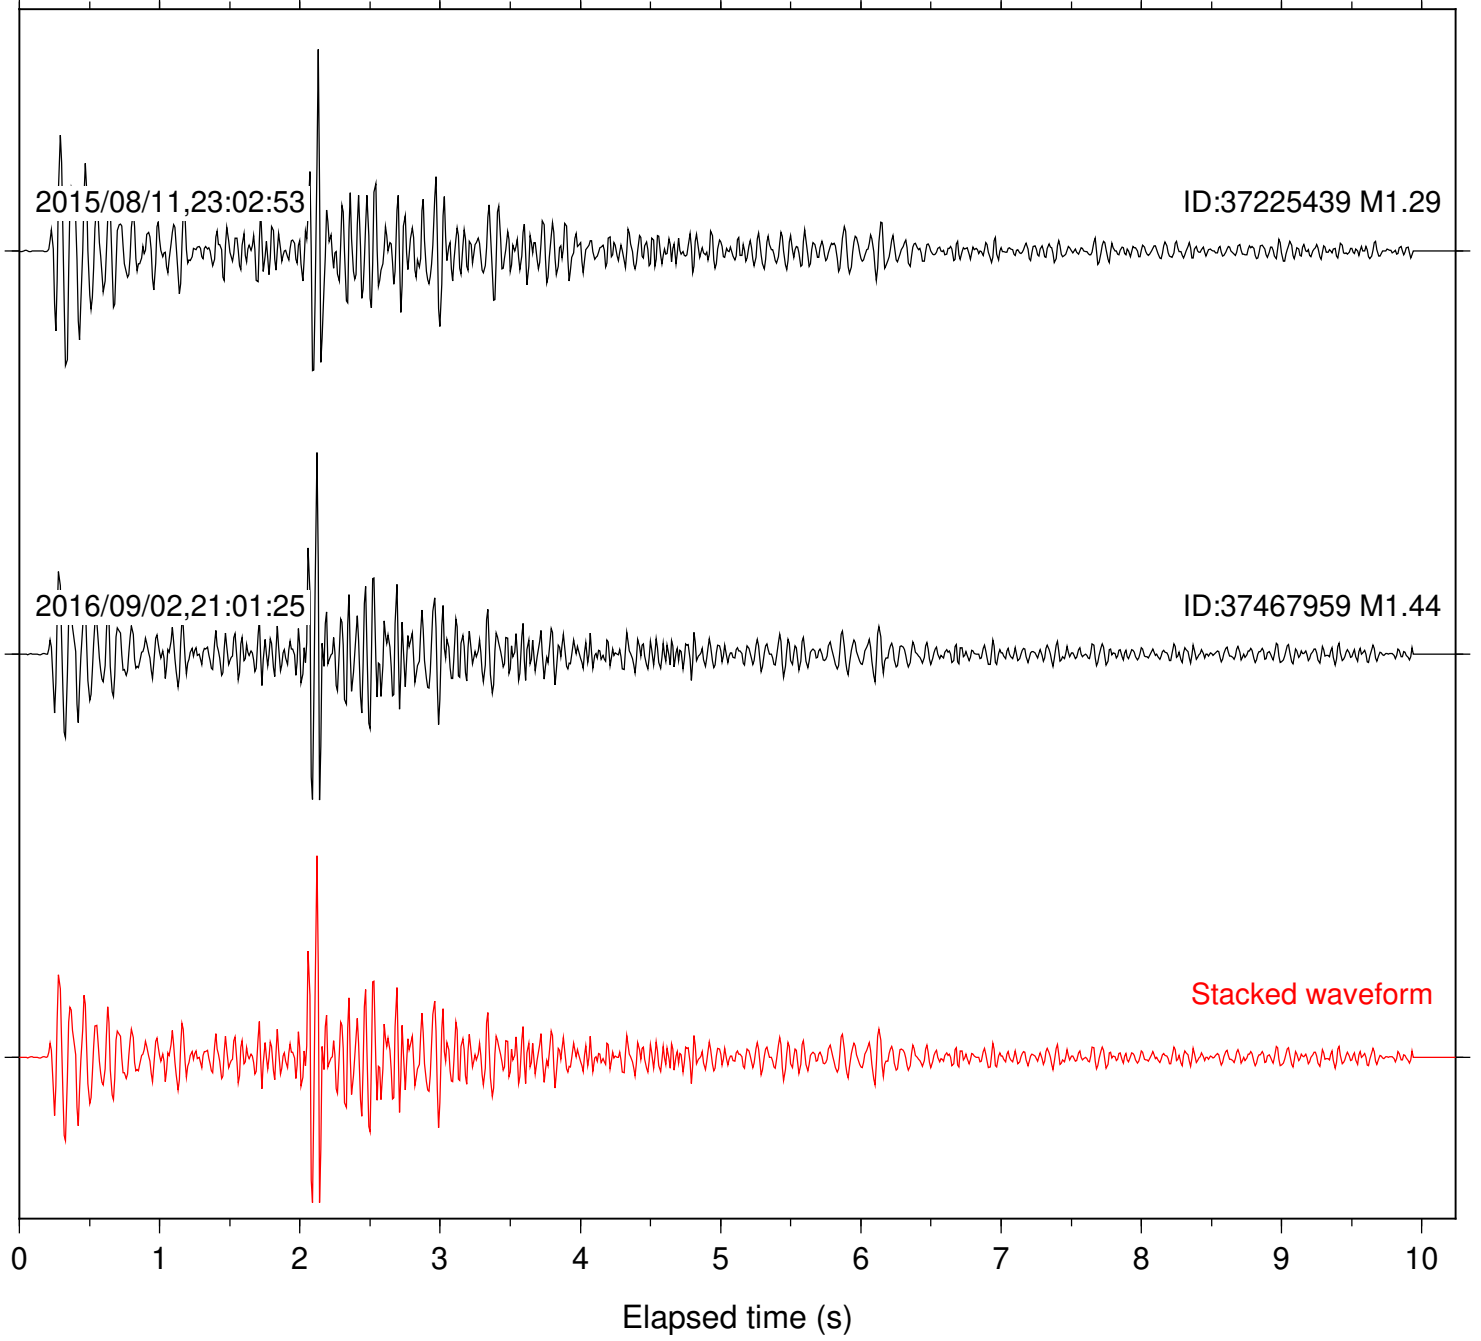

Station: B081 Com: EHZ

Focal depth: 11.76 km

Station: B082 Com: EHZ

Focal depth: 11.76 km

Station: B093 Com: EHZ

Focal depth: 11.76 km

Station: BAC Com: EHZ

Focal depth: 11.76 km

Station: DGR Com: HHZ

Focal depth: 11.76 km

Station: FRD Com: HHZ

Focal depth: 11.76 km

Station: KNW Com: HHZ

Focal depth: 11.76 km

Station: PMD Com: HHZ

Focal depth: 11.76 km

Station: POB2 Com: HHZ

Focal depth: 11.76 km

Station: RDM Com: HHZ

Focal depth: 11.76 km