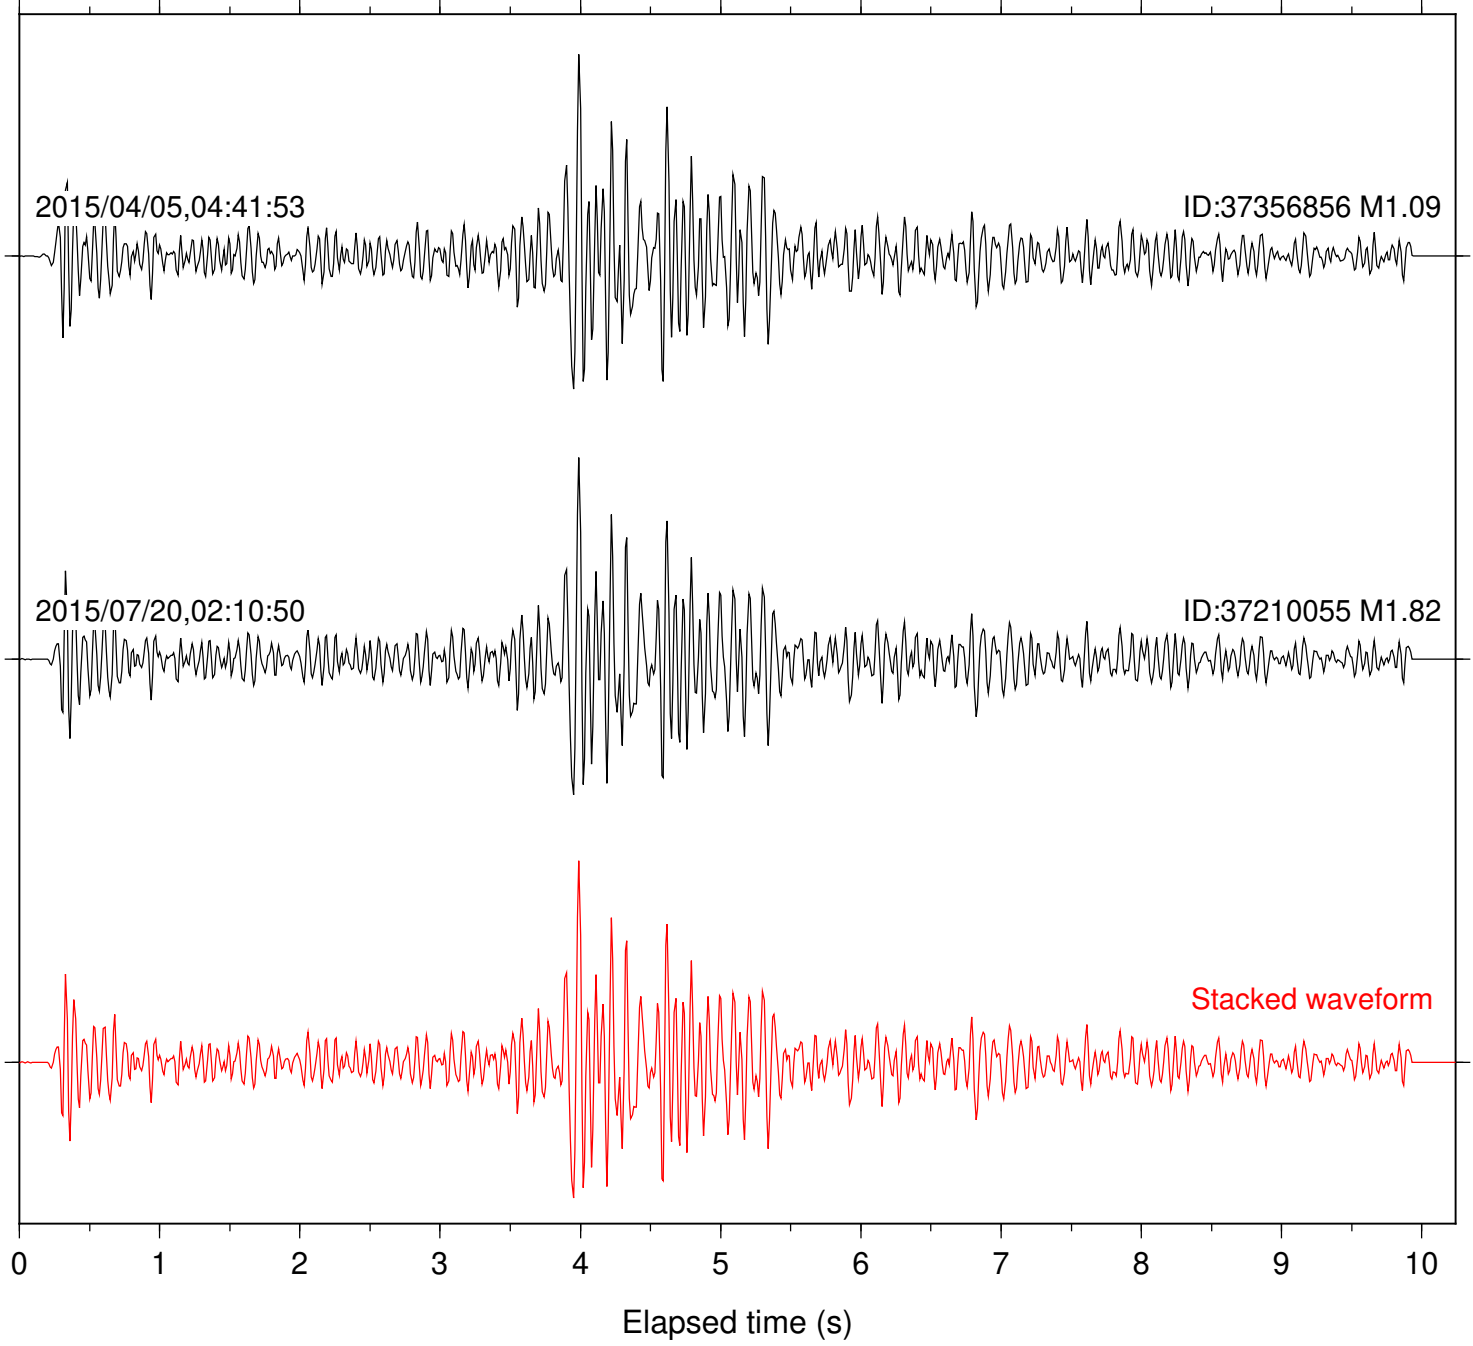

Station: B081 Com: EHZ

Focal depth: 8.43 km

Station: B084 Com: EHZ

Focal depth: 8.43 km

Station: B086 Com: EHZ

Focal depth: 8.43 km

Station: B088 Com: EHZ

Focal depth: 8.43 km

Station: B946 Com: EHZ

Focal depth: 8.43 km

Station: BAC Com: EHZ

Focal depth: 8.43 km

Station: BZN Com: HHZ

Focal depth: 8.43 km

Station: DGR Com: HHZ

Focal depth: 8.43 km

2015/04/05,04:41:53

ID:37356856 M1.09

2015/07/20,02:10:50

ID:37210055 M1.82

Stacked waveform

0 1 2 3 4 5 6 7 8 9 10  
Elapsed time (s)

Station: FRD Com: HHZ

Focal depth: 8.43 km

Station: PLM Com: HHZ

Focal depth: 8.43 km

Station: POB2 Com: HHZ

Focal depth: 8.43 km

Station: SND Com: HHZ

Focal depth: 8.43 km