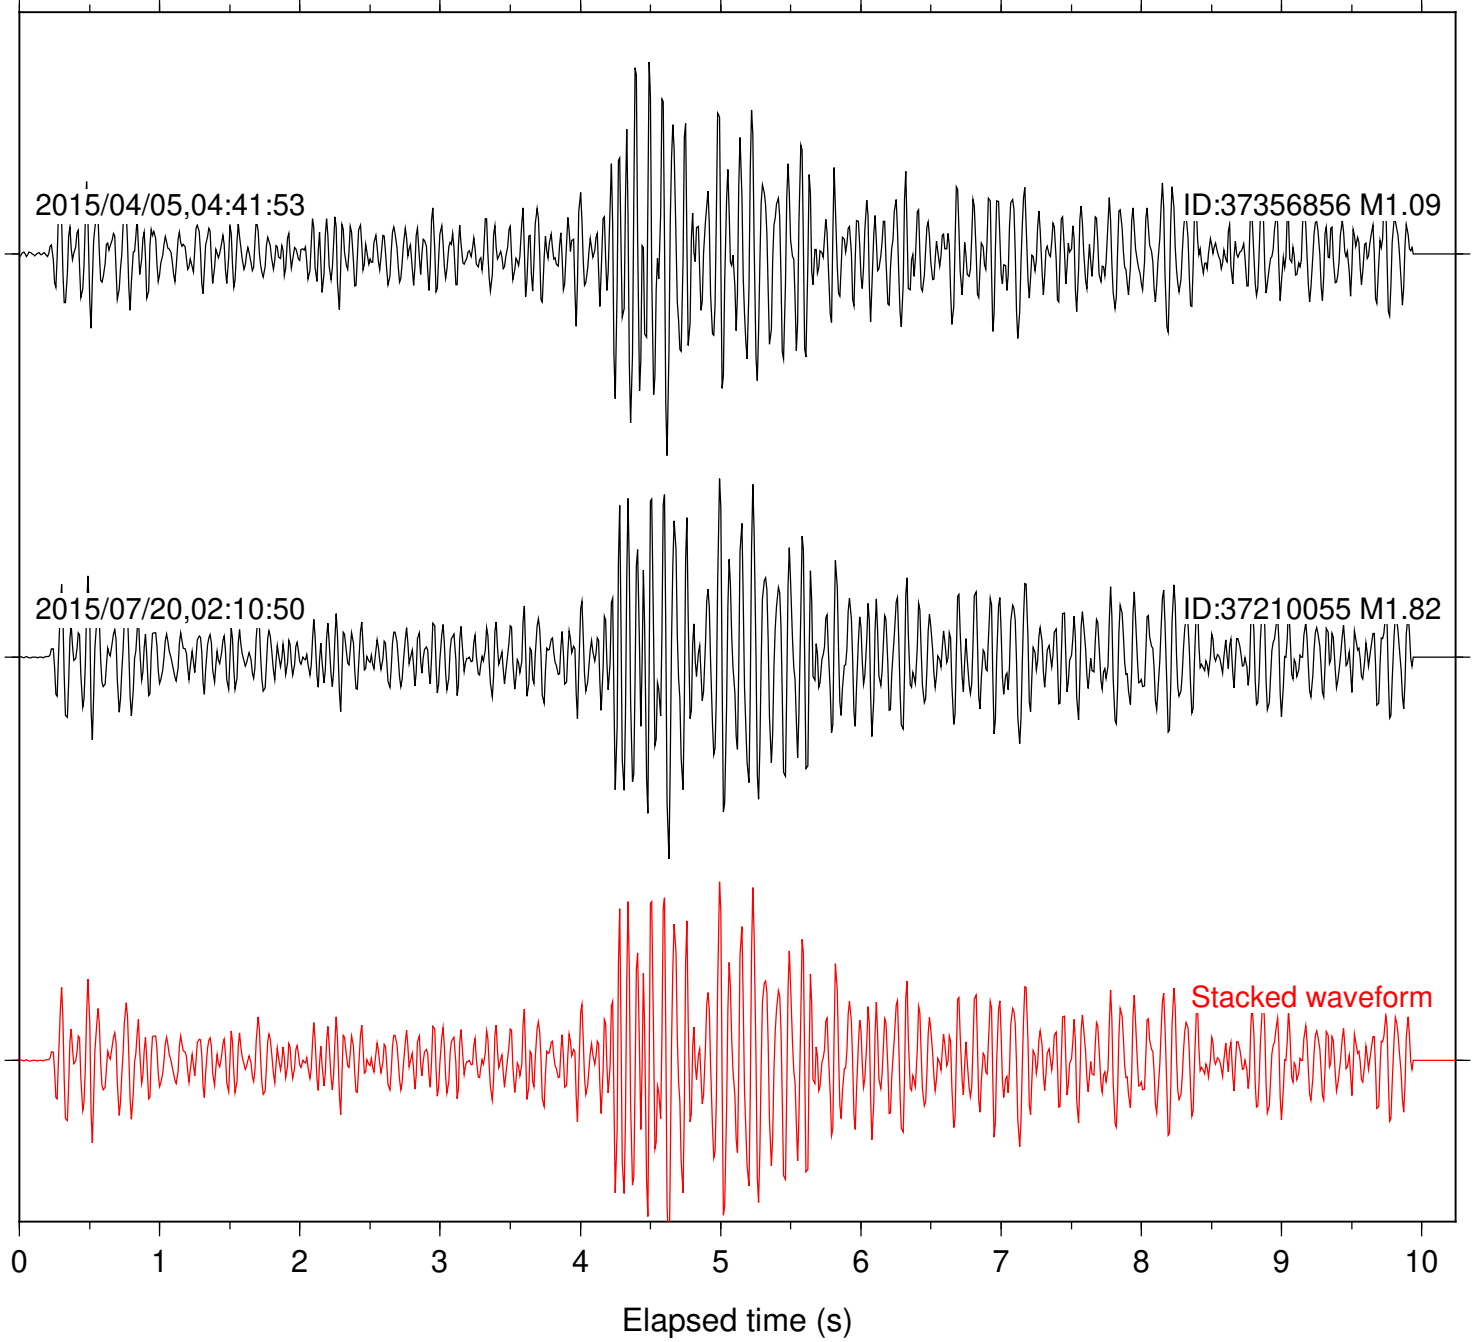

Station: B081 Com: EHZ

Focal depth: 8.43 km

Station: B084 Com: EHZ

Focal depth: 8.43 km

Station: B086 Com: EHZ

Focal depth: 8.43 km

Station: B088 Com: EHZ

Focal depth: 8.43 km

Station: B946 Com: EHZ

Focal depth: 8.43 km

Station: BAC Com: EHZ

Focal depth: 8.43 km

Station: BZN Com: HHZ

Focal depth: 8.43 km

Station: DGR Com: HHZ

Focal depth: 8.43 km

2015/04/05,04:41:53

ID:37356856 M1.09

2015/07/20,02:10:50

ID:37210055 M1.82

Stacked waveform

0 1 2 3 4 5 6 7 8 9 10  
Elapsed time (s)

Station: FRD Com: HHZ

Focal depth: 8.43 km

Station: PLM Com: HHZ

Focal depth: 8.43 km

Station: POB2 Com: HHZ

Focal depth: 8.43 km

Station: SND Com: HHZ

Focal depth: 8.43 km