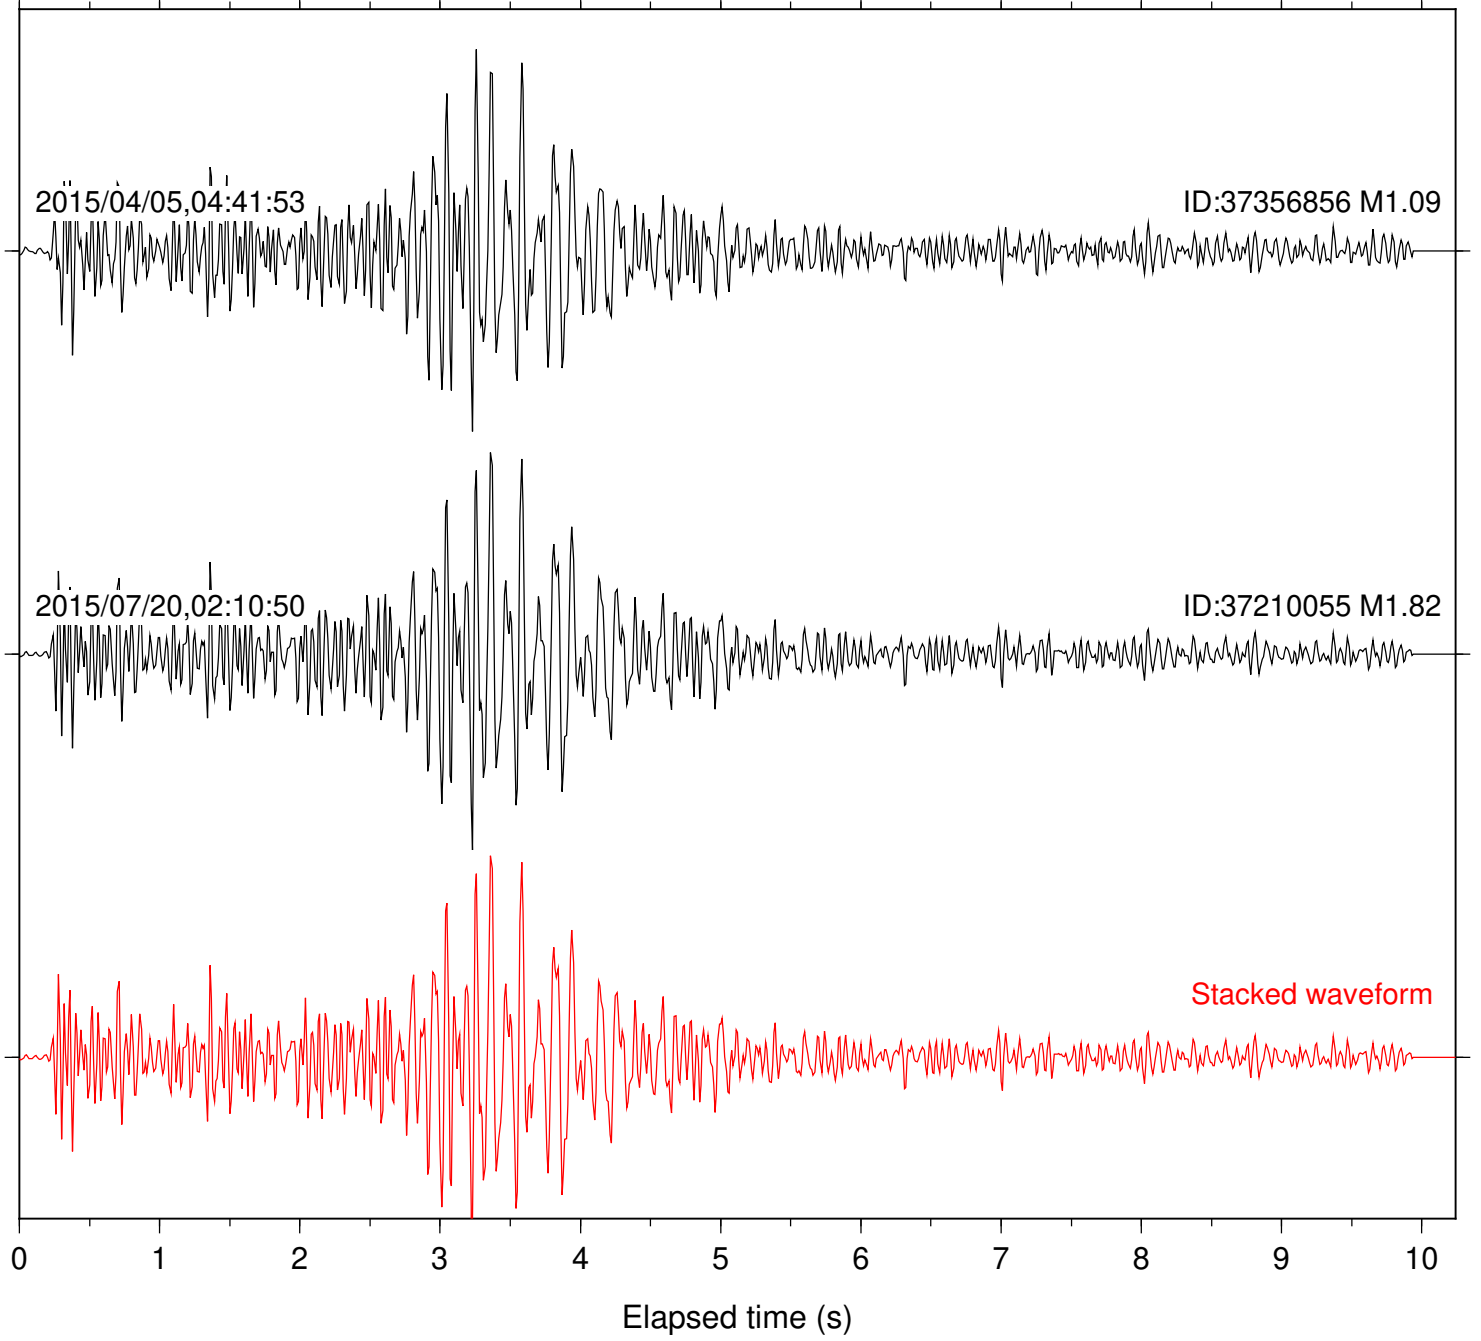

Station: B081 Com: EHZ

Focal depth: 8.43 km

Station: B084 Com: EHZ

Focal depth: 8.43 km

Station: B086 Com: EHZ

Focal depth: 8.43 km

Station: B088 Com: EHZ

Focal depth: 8.43 km

Station: B946 Com: EHZ

Focal depth: 8.43 km

Station: BAC Com: EHZ

Focal depth: 8.43 km

Station: BZN Com: HHZ

Focal depth: 8.43 km

Station: DGR Com: HHZ

Focal depth: 8.43 km

2015/04/05,04:41:53

ID:37356856 M1.09

2015/07/20,02:10:50

ID:37210055 M1.82

Stacked waveform

0 1 2 3 4 5 6 7 8 9 10  
Elapsed time (s)

Station: FRD Com: HHZ

Focal depth: 8.43 km

Station: PLM Com: HHZ

Focal depth: 8.43 km

Station: POB2 Com: HHZ

Focal depth: 8.43 km

Station: SND Com: HHZ

Focal depth: 8.43 km