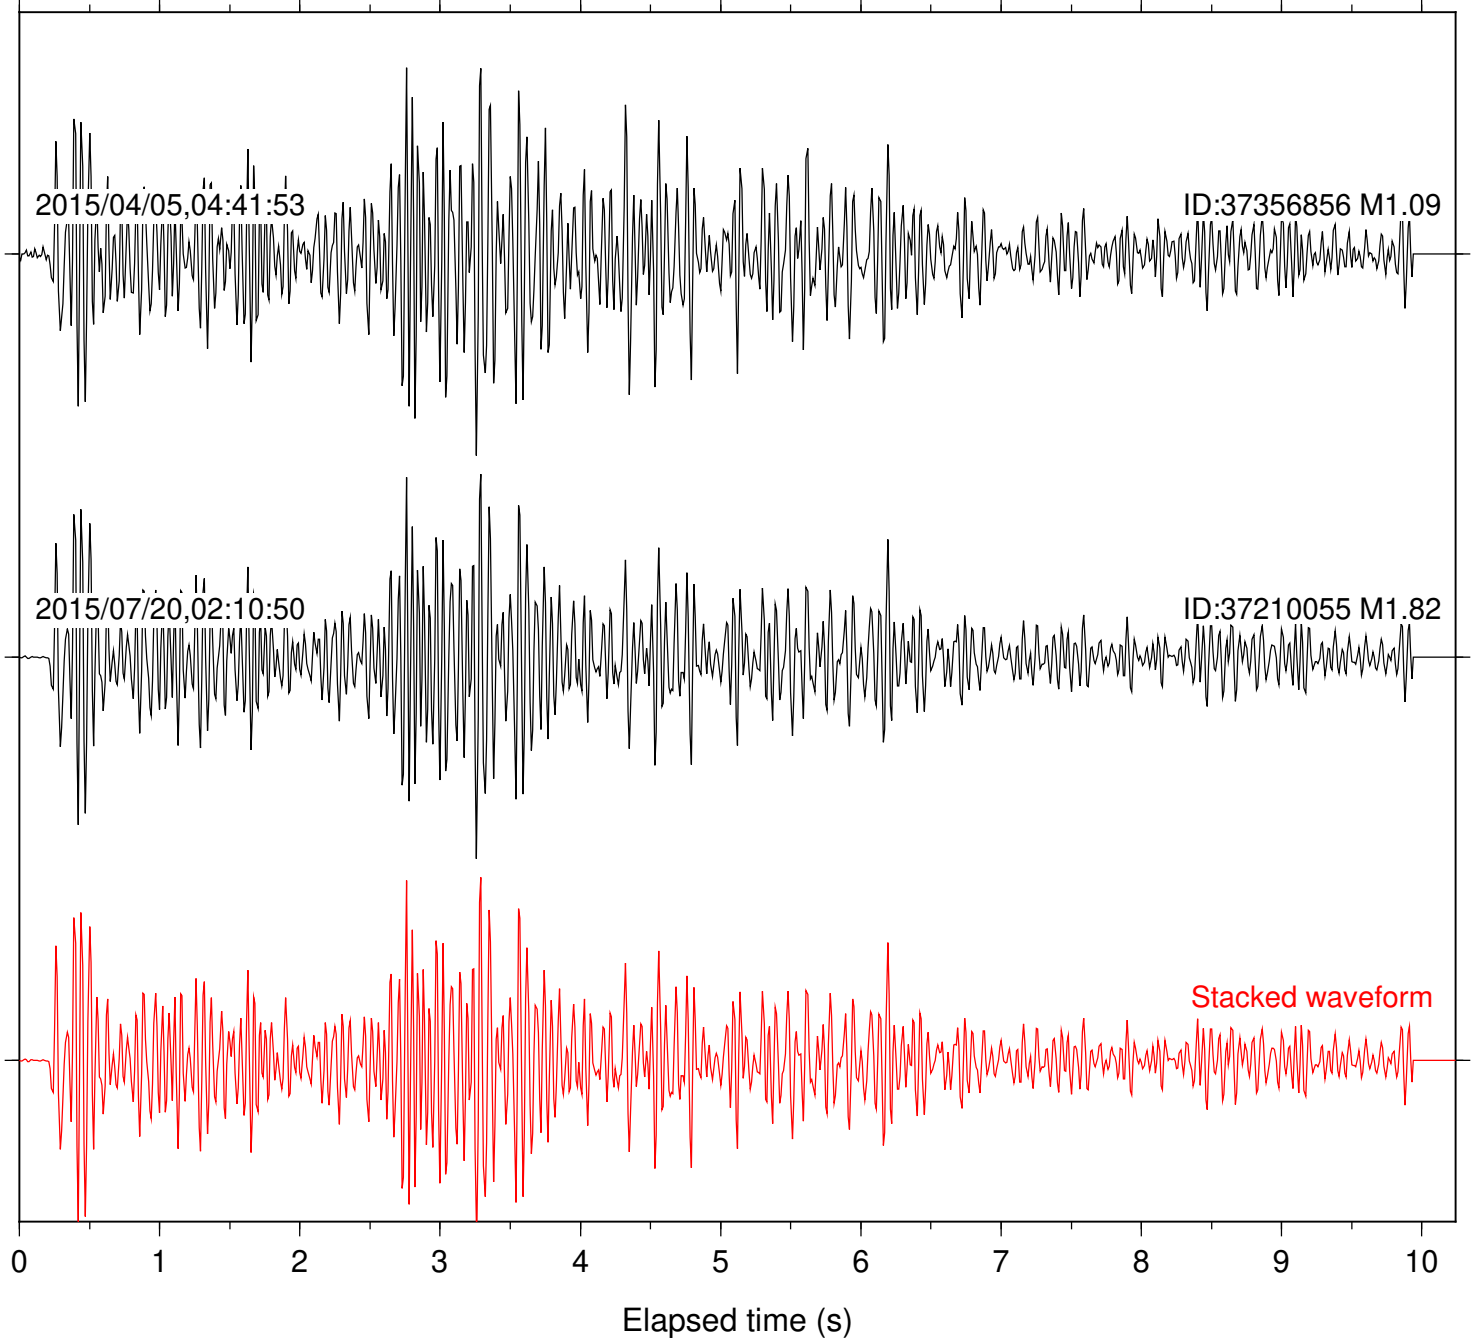

Station: B081 Com: EHZ

Focal depth: 8.43 km

Station: B084 Com: EHZ

Focal depth: 8.43 km

Station: B086 Com: EHZ

Focal depth: 8.43 km

Station: B088 Com: EHZ

Focal depth: 8.43 km

Station: B946 Com: EHZ

Focal depth: 8.43 km

Station: BAC Com: EHZ

Focal depth: 8.43 km

Station: BZN Com: HHZ

Focal depth: 8.43 km

Station: DGR Com: HHZ

Focal depth: 8.43 km

2015/04/05,04:41:53

ID:37356856 M1.09

2015/07/20,02:10:50

ID:37210055 M1.82

Stacked waveform

0 1 2 3 4 5 6 7 8 9 10  
Elapsed time (s)

Station: HMT2 Com: HHZ

Focal depth: 8.43 km

Station: PLM Com: HHZ

Focal depth: 8.43 km

Station: POB2 Com: HHZ

Focal depth: 8.43 km

Station: SND Com: HHZ

Focal depth: 8.43 km