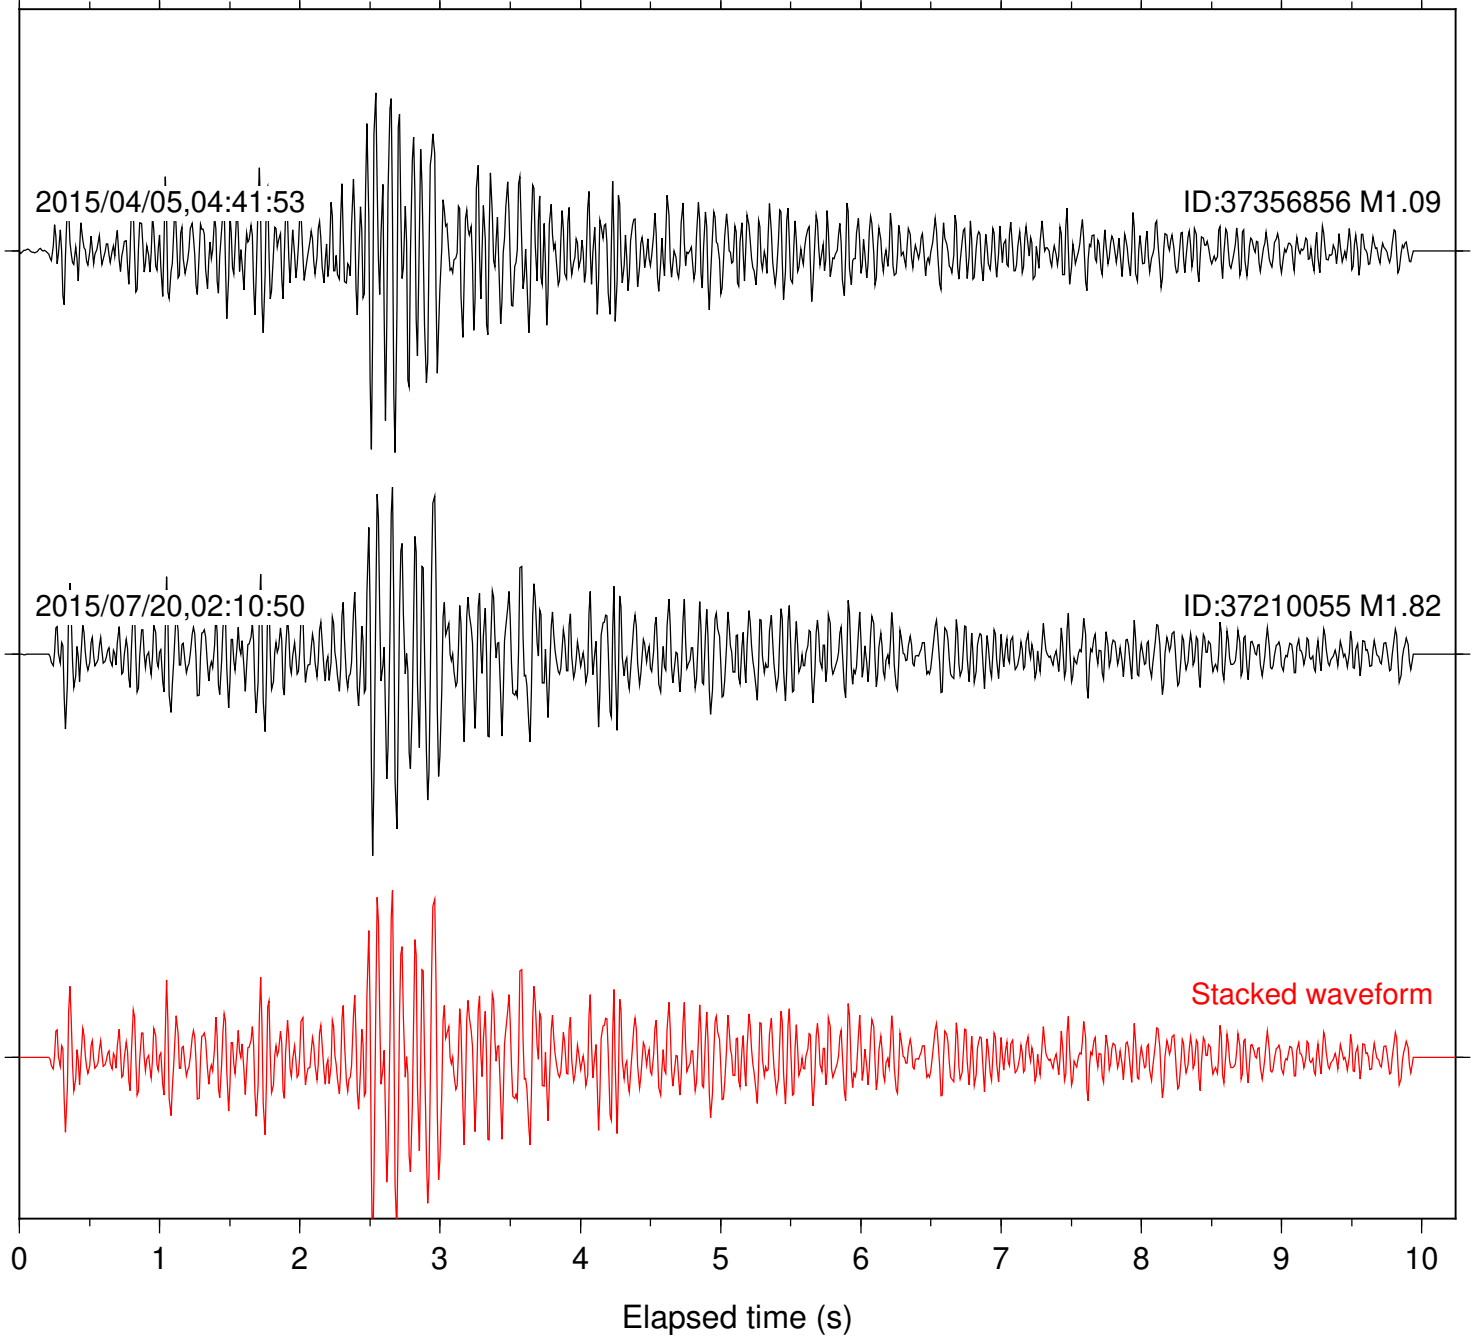

Station: B081 Com: EHZ

Focal depth: 8.43 km

Station: B084 Com: EHZ

Focal depth: 8.43 km

Station: B086 Com: EHZ

Focal depth: 8.43 km

Station: B088 Com: EHZ

Focal depth: 8.43 km

Station: B946 Com: EHZ

Focal depth: 8.43 km

Station: BAC Com: EHZ

Focal depth: 8.43 km

Station: BZN Com: HHZ

Focal depth: 8.43 km

Station: DGR Com: HHZ

Focal depth: 8.43 km

2015/04/05,04:41:53

ID:37356856 M1.09

2015/07/20,02:10:50

ID:37210055 M1.82

Stacked waveform

0 1 2 3 4 5 6 7 8 9 10  
Elapsed time (s)

Station: FRD Com: HHZ

Focal depth: 8.43 km

Station: PLM Com: HHZ

Focal depth: 8.43 km

Station: POB2 Com: HHZ

Focal depth: 8.43 km

Station: SND Com: HHZ

Focal depth: 8.43 km