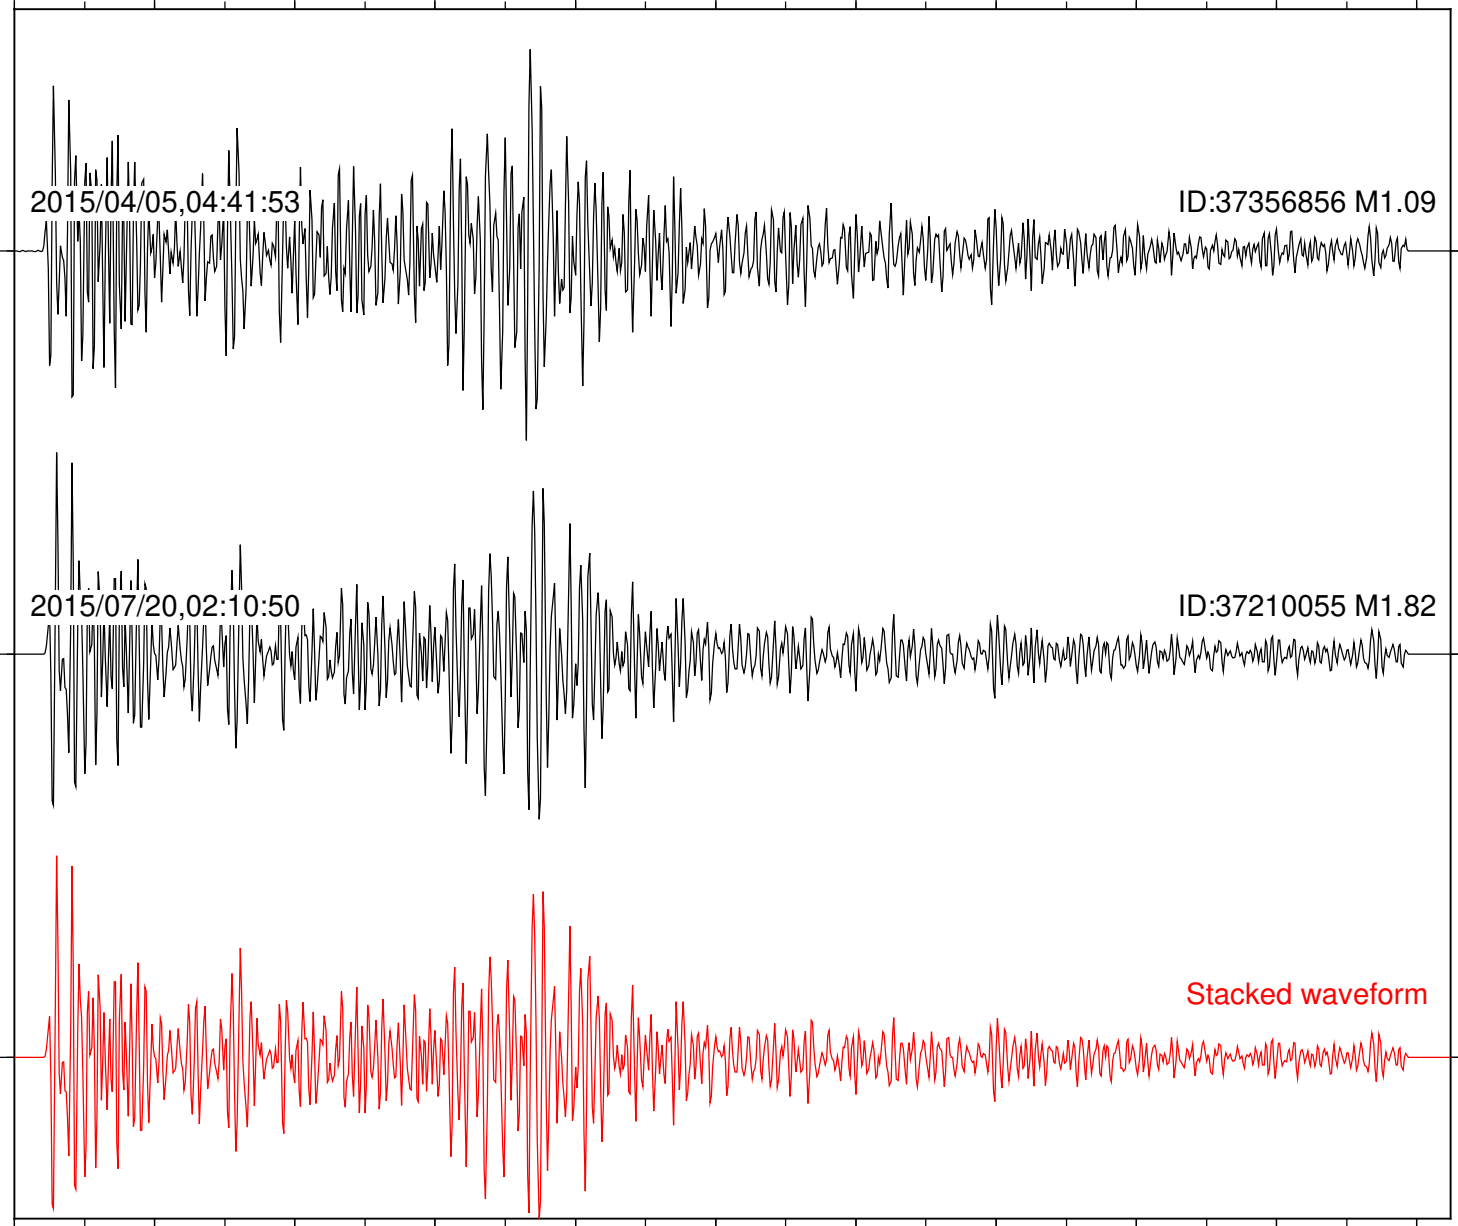

Station: B081 Com: EHZ

Focal depth: 8.43 km

Station: B084 Com: EHZ

Focal depth: 8.43 km

Station: B086 Com: EHZ

Focal depth: 8.43 km

Station: B088 Com: EHZ

Focal depth: 8.43 km

Station: B946 Com: EHZ

Focal depth: 8.43 km

Station: BAC Com: EHZ

Focal depth: 8.43 km

Station: BZN Com: HHZ

Focal depth: 8.43 km

Station: DGR Com: HHZ

Focal depth: 8.43 km

2015/04/05,04:41:53

ID:37356856 M1.09

2015/07/20,02:10:50

ID:37210055 M1.82

Stacked waveform

0 1 2 3 4 5 6 7 8 9 10  
Elapsed time (s)

Station: HMT2 Com: HHZ

Focal depth: 8.43 km

Station: PLM Com: HHZ

Focal depth: 8.43 km

Station: POB2 Com: HHZ

Focal depth: 8.43 km

Station: SND Com: HHZ

Focal depth: 8.43 km