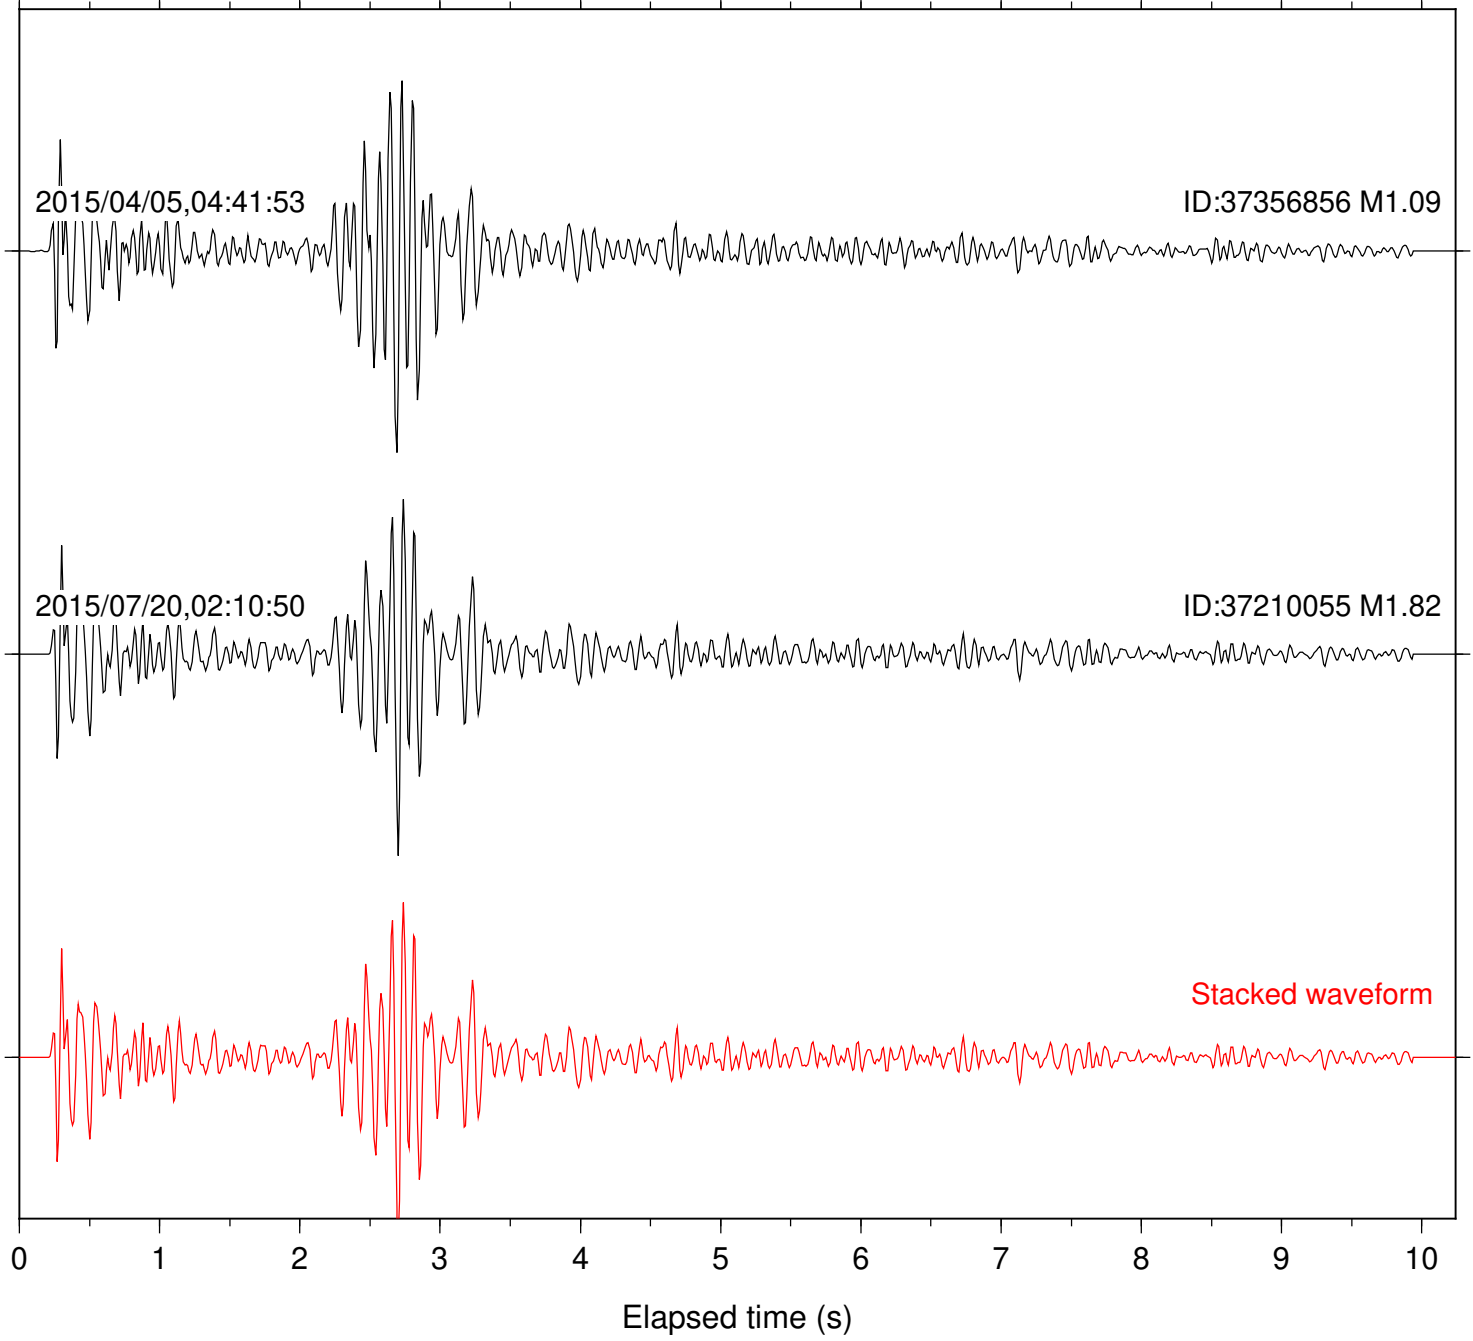

Station: B946 Com: EHZ

Focal depth: 8.43 km

Station: BAC Com: EHZ

Focal depth: 8.43 km

Station: BZN Com: HHZ

Focal depth: 8.43 km

Station: DGR Com: HHZ

Focal depth: 8.43 km

2015/04/05,04:41:53

ID:37356856 M1.09

2015/07/20,02:10:50

ID:37210055 M1.82

Stacked waveform

0 1 2 3 4 5 6 7 8 9 10  
Elapsed time (s)

Station: FRD Com: HHZ

Focal depth: 8.43 km

2015/04/05,04:41:53

ID:37356856 M1.09

2015/07/20,02:10:50

ID:37210055 M1.82

Stacked waveform

0 1 2 3 4 5 6 7 8 9 10  
Elapsed time (s)

Station: HMT2 Com: HHZ

Focal depth: 8.43 km

Station: PLM Com: HHZ

Focal depth: 8.43 km

Station: POB2 Com: HHZ

Focal depth: 8.43 km

Station: SND Com: HHZ

Focal depth: 8.43 km