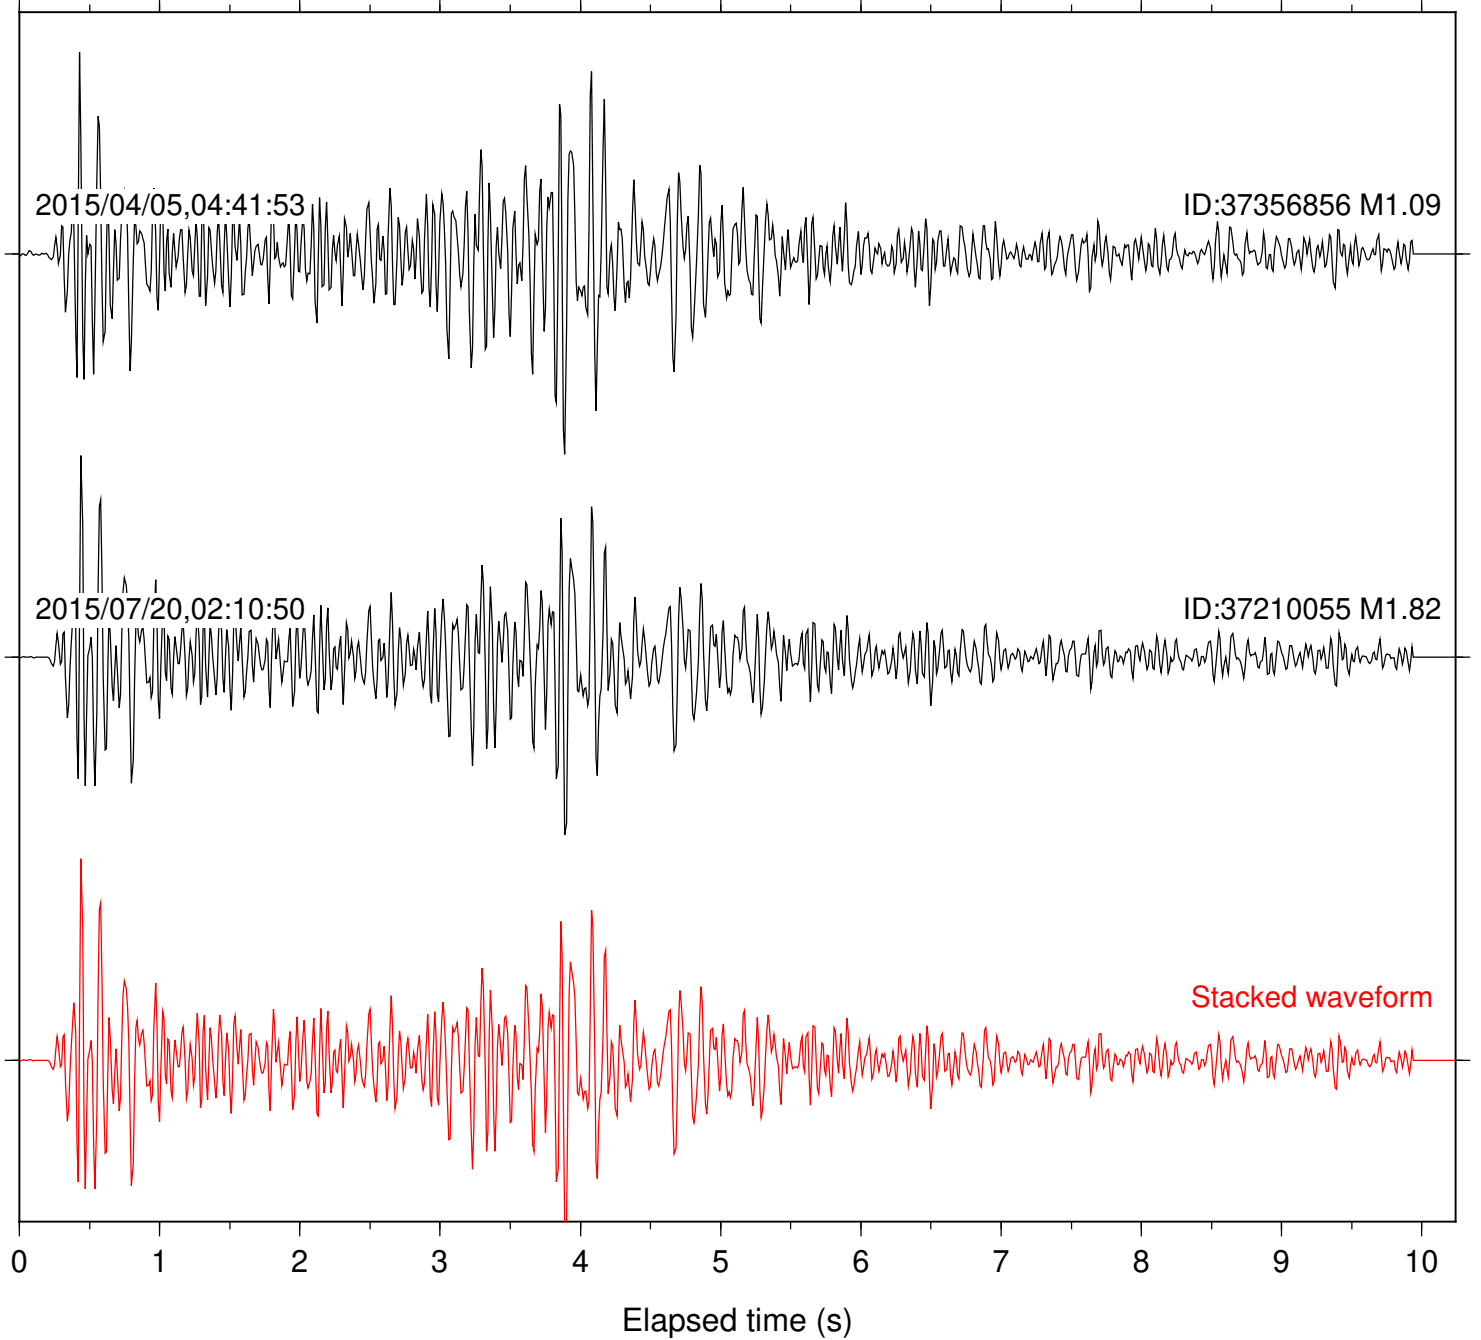

Station: B081 Com: EHZ

Focal depth: 8.43 km

Station: B084 Com: EHZ

Focal depth: 8.43 km

Station: B086 Com: EHZ

Focal depth: 8.43 km

Station: B088 Com: EHZ

Focal depth: 8.43 km

Station: B946 Com: EHZ

Focal depth: 8.43 km

Station: BAC Com: EHZ

Focal depth: 8.43 km

Station: BZN Com: HHZ

Focal depth: 8.43 km

Station: DGR Com: HHZ

Focal depth: 8.43 km

2015/04/05,04:41:53

ID:37356856 M1.09

2015/07/20,02:10:50

ID:37210055 M1.82

Stacked waveform

0 1 2 3 4 5 6 7 8 9 10  
Elapsed time (s)

Station: FRD Com: HHZ

Focal depth: 8.43 km

Station: PLM Com: HHZ

Focal depth: 8.43 km

Station: POB2 Com: HHZ

Focal depth: 8.43 km

Station: SND Com: HHZ

Focal depth: 8.43 km