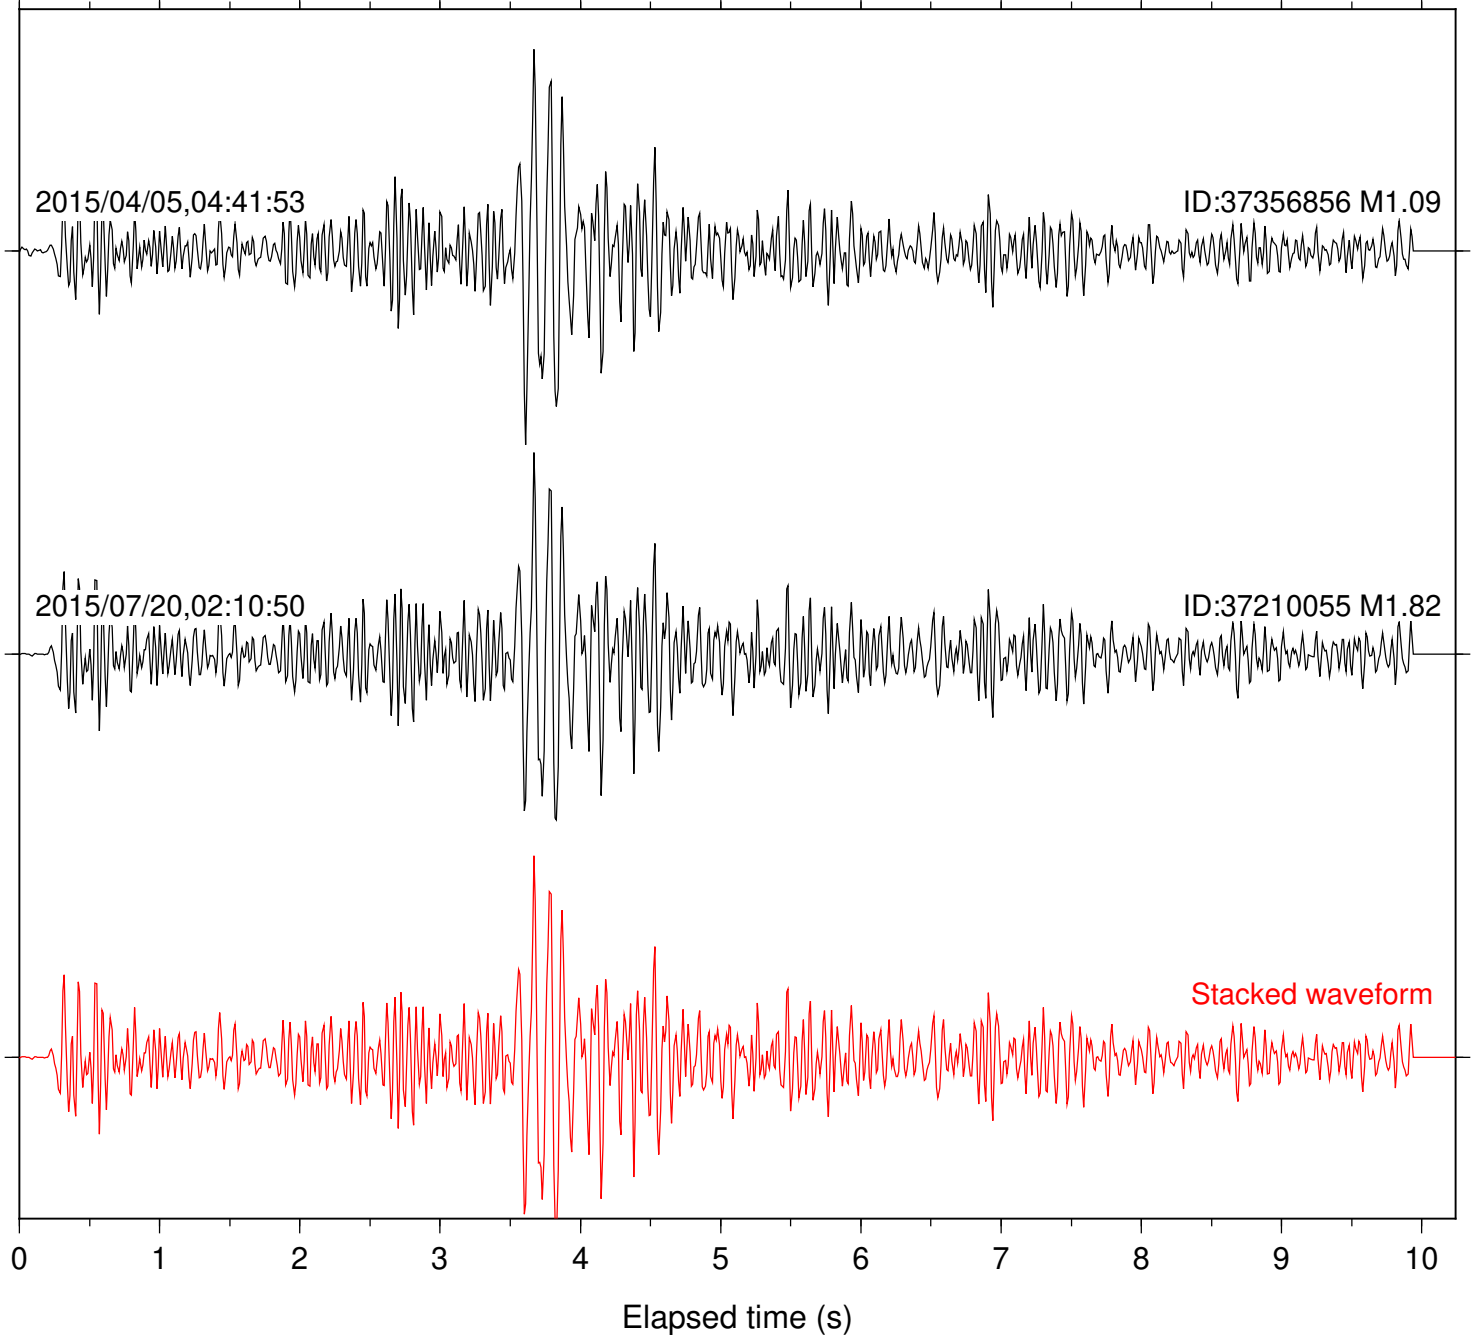

Station: B081 Com: EHZ

Focal depth: 8.43 km

Station: B084 Com: EHZ

Focal depth: 8.43 km

Station: B086 Com: EHZ

Focal depth: 8.43 km

Station: B088 Com: EHZ

Focal depth: 8.43 km

Station: B946 Com: EHZ

Focal depth: 8.43 km

Station: BAC Com: EHZ

Focal depth: 8.43 km

Station: BZN Com: HHZ

Focal depth: 8.43 km

Station: DGR Com: HHZ

Focal depth: 8.43 km

2015/04/05,04:41:53

ID:37356856 M1.09

2015/07/20,02:10:50

ID:37210055 M1.82

Stacked waveform

0 1 2 3 4 5 6 7 8 9 10  
Elapsed time (s)

Station: FRD Com: HHZ

Focal depth: 8.43 km

Station: PLM Com: HHZ

Focal depth: 8.43 km

Station: POB2 Com: HHZ

Focal depth: 8.43 km

Station: SND Com: HHZ

Focal depth: 8.43 km