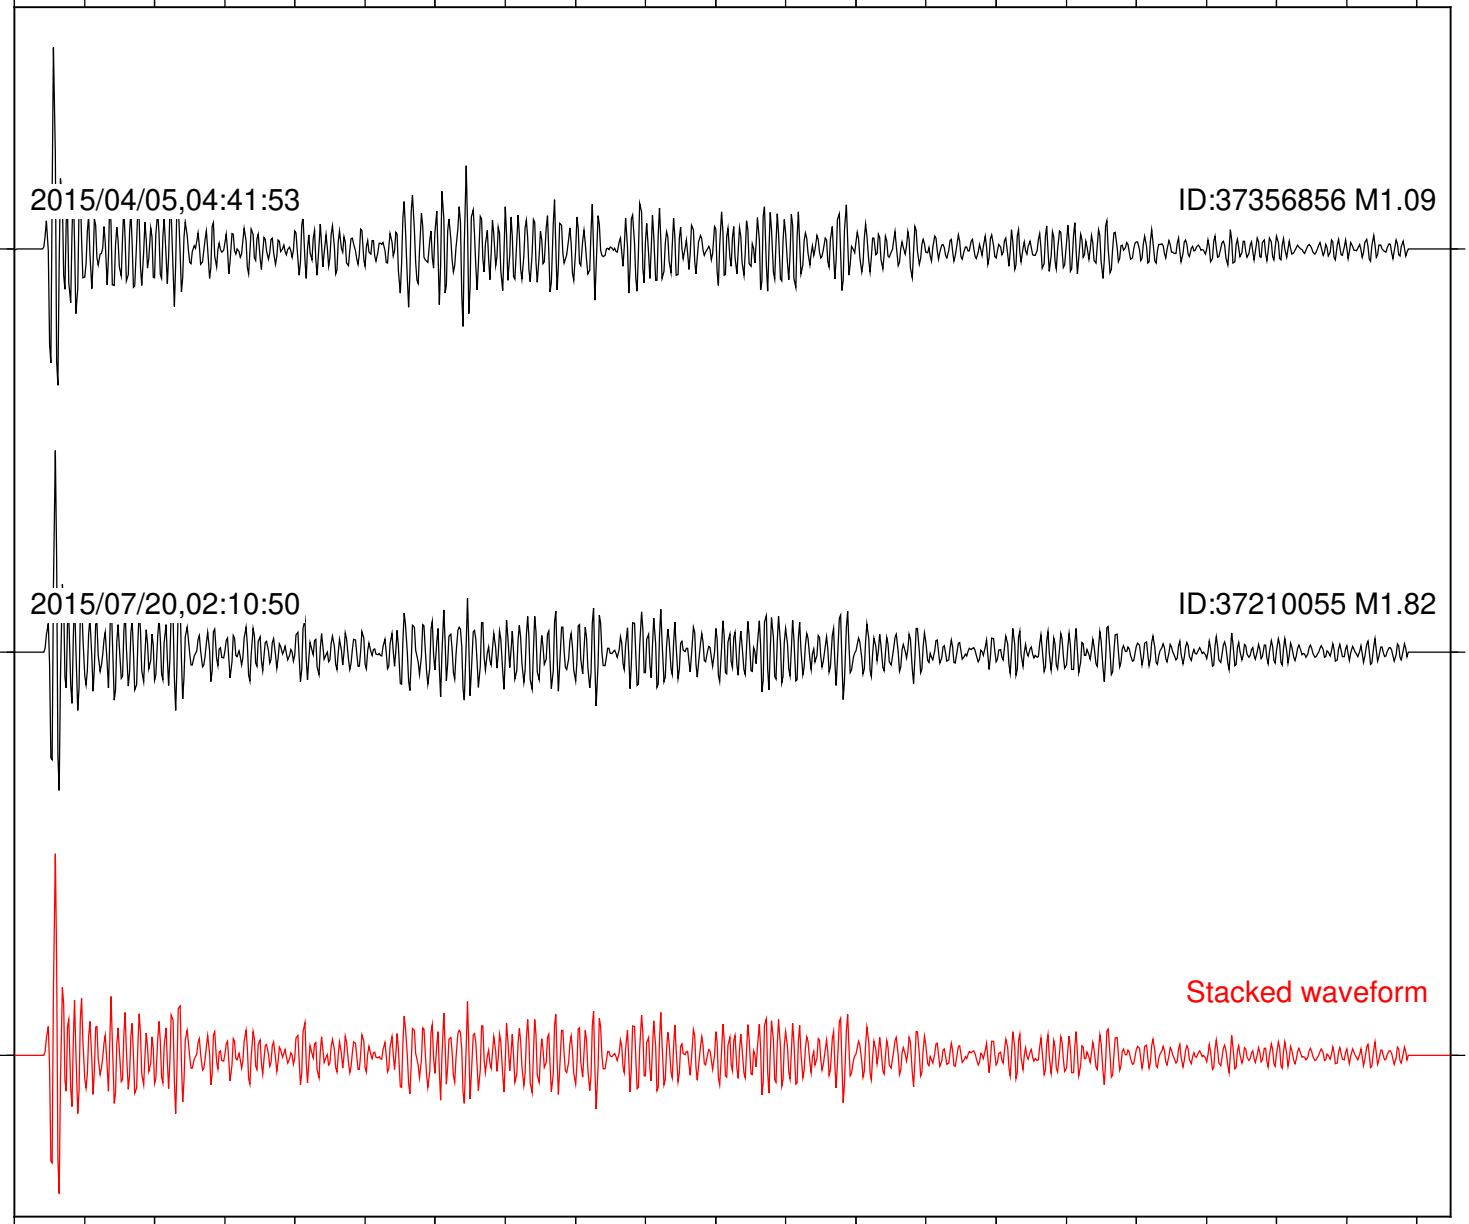

Station: B946 Com: EHZ

Focal depth: 8.43 km

Station: BAC Com: EHZ

Focal depth: 8.43 km

Station: BZN Com: HHZ

Focal depth: 8.43 km

Station: DGR Com: HHZ

Focal depth: 8.43 km

2015/04/05,04:41:53

ID:37356856 M1.09

2015/07/20,02:10:50

ID:37210055 M1.82

Stacked waveform

0 1 2 3 4 5 6 7 8 9 10  
Elapsed time (s)

Station: FRD Com: HHZ

Focal depth: 8.43 km

2015/04/05,04:41:53

ID:37356856 M1.09

2015/07/20,02:10:50

ID:37210055 M1.82

Stacked waveform

0 1 2 3 4 5 6 7 8 9 10  
Elapsed time (s)

Station: HMT2 Com: HHZ

Focal depth: 8.43 km

Station: PLM Com: HHZ

Focal depth: 8.43 km

Station: POB2 Com: HHZ

Focal depth: 8.43 km

Station: SND Com: HHZ

Focal depth: 8.43 km