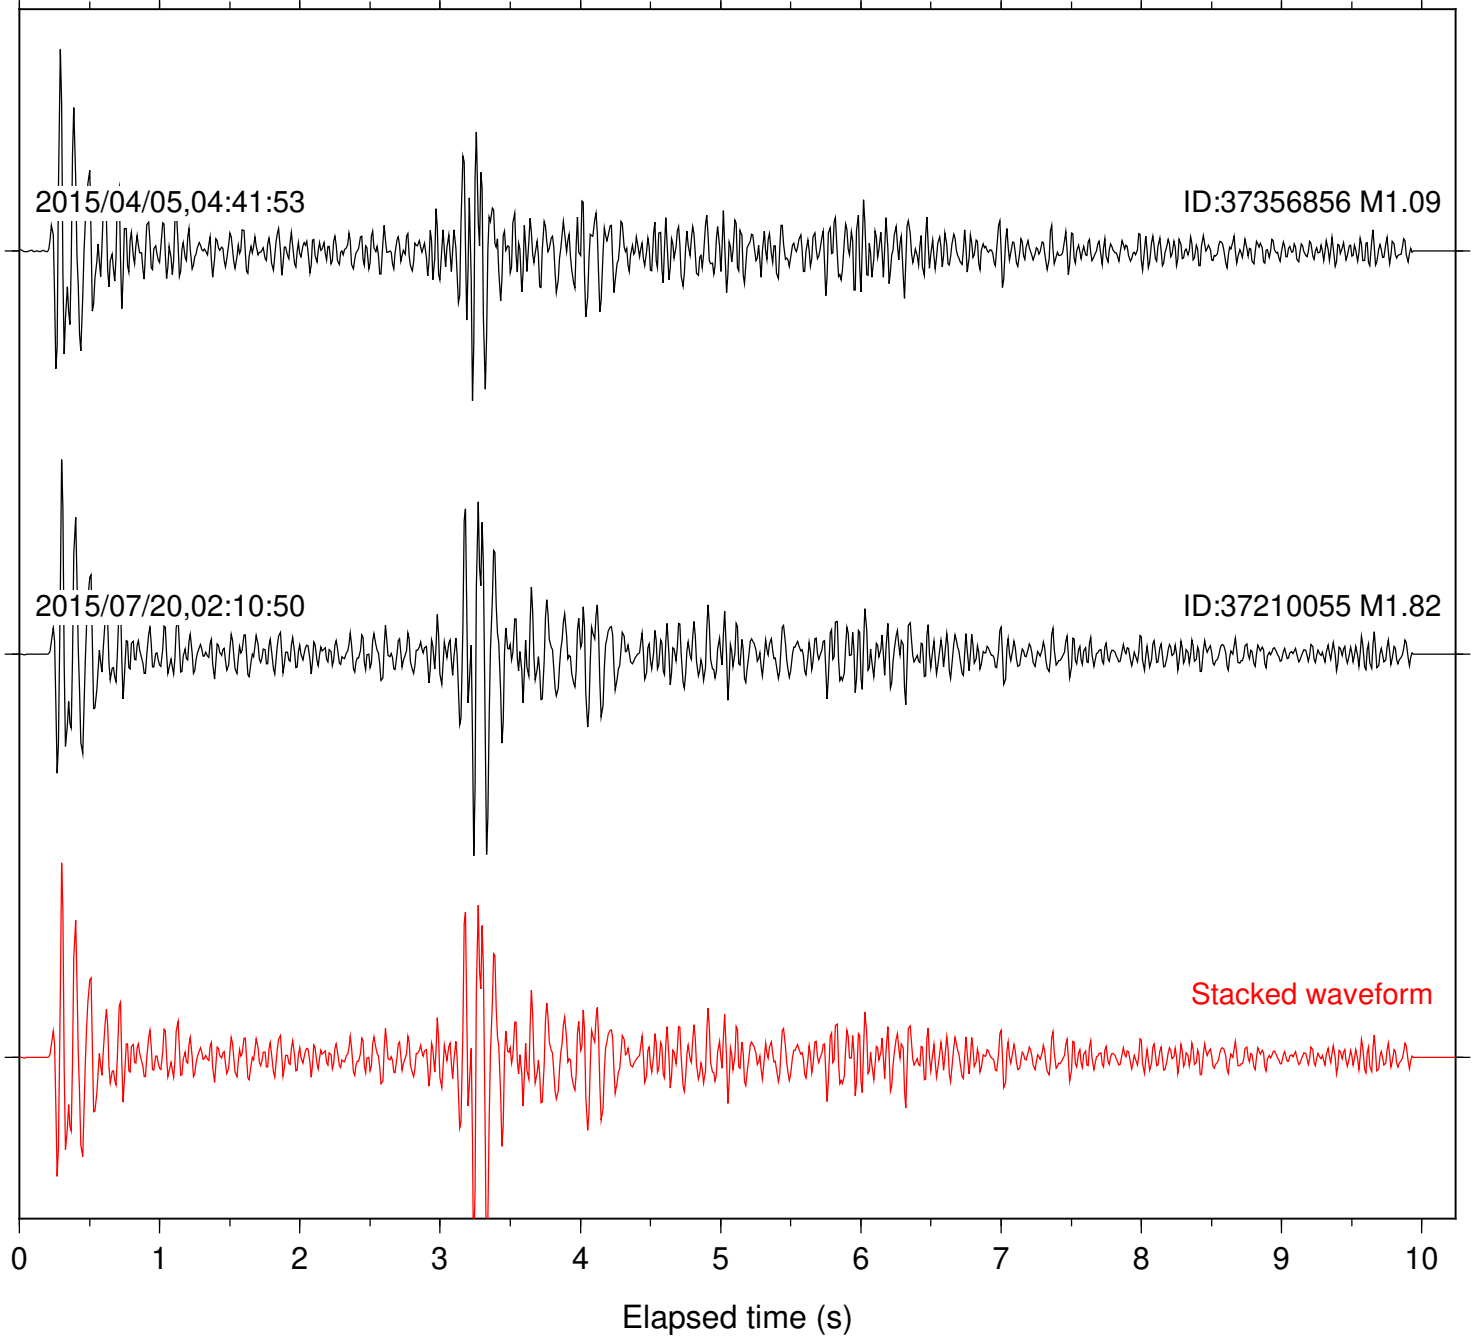

Station: B081 Com: EHZ

Focal depth: 8.43 km

Station: B084 Com: EHZ

Focal depth: 8.43 km

Station: B086 Com: EHZ

Focal depth: 8.43 km

Station: B088 Com: EHZ

Focal depth: 8.43 km

Station: B946 Com: EHZ

Focal depth: 8.43 km

Station: BAC Com: EHZ

Focal depth: 8.43 km

Station: BZN Com: HHZ

Focal depth: 8.43 km

Station: DGR Com: HHZ

Focal depth: 8.43 km

2015/04/05,04:41:53

ID:37356856 M1.09

2015/07/20,02:10:50

ID:37210055 M1.82

Stacked waveform

0 1 2 3 4 5 6 7 8 9 10  
Elapsed time (s)

Station: FRD Com: HHZ

Focal depth: 8.43 km

Station: PLM Com: HHZ

Focal depth: 8.43 km

Station: POB2 Com: HHZ

Focal depth: 8.43 km

Station: SND Com: HHZ

Focal depth: 8.43 km