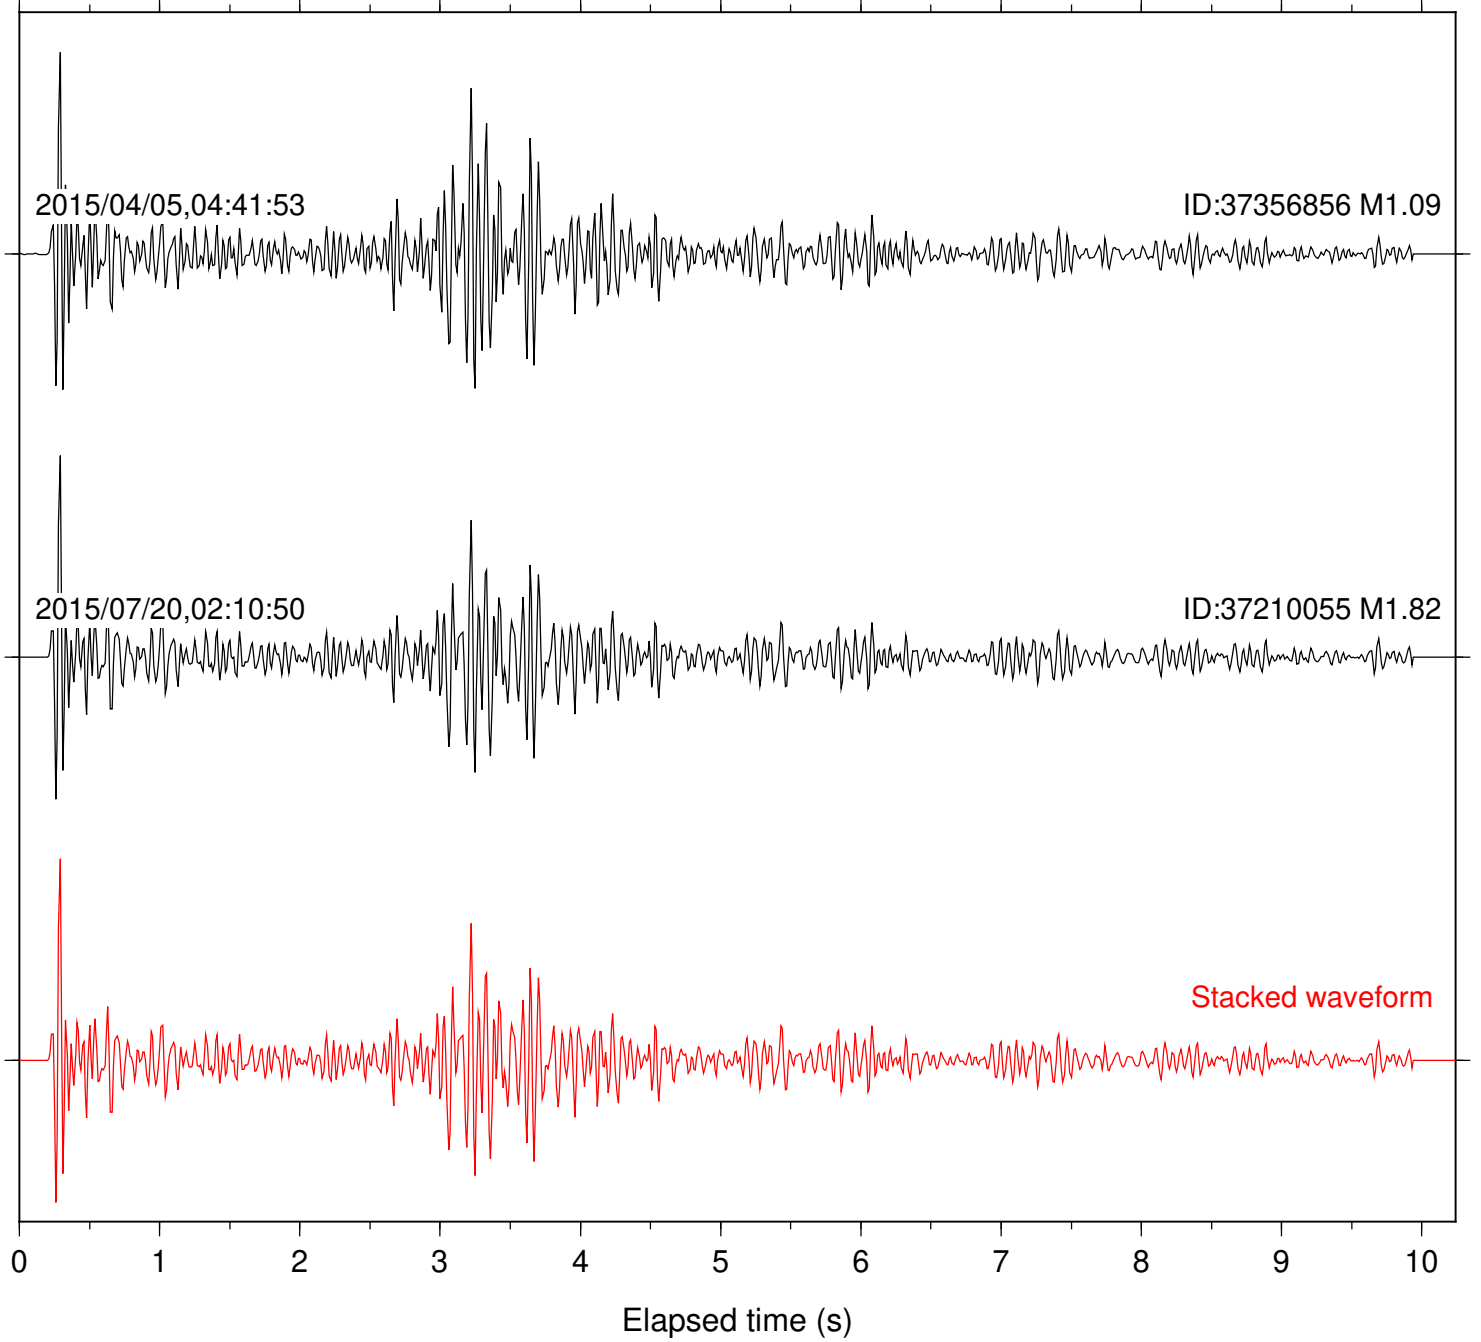

Station: B081 Com: EHZ

Focal depth: 8.43 km

Station: B084 Com: EHZ

Focal depth: 8.43 km

Station: B086 Com: EHZ

Focal depth: 8.43 km

Station: B088 Com: EHZ

Focal depth: 8.43 km

Station: B946 Com: EHZ

Focal depth: 8.43 km

Station: BAC Com: EHZ

Focal depth: 8.43 km

Station: BZN Com: HHZ

Focal depth: 8.43 km

Station: DGR Com: HHZ

Focal depth: 8.43 km

2015/04/05,04:41:53

ID:37356856 M1.09

2015/07/20,02:10:50

ID:37210055 M1.82

Stacked waveform

0 1 2 3 4 5 6 7 8 9 10  
Elapsed time (s)

Station: HMT2 Com: HHZ

Focal depth: 8.43 km

Station: PLM Com: HHZ

Focal depth: 8.43 km

Station: POB2 Com: HHZ

Focal depth: 8.43 km

Station: SND Com: HHZ

Focal depth: 8.43 km