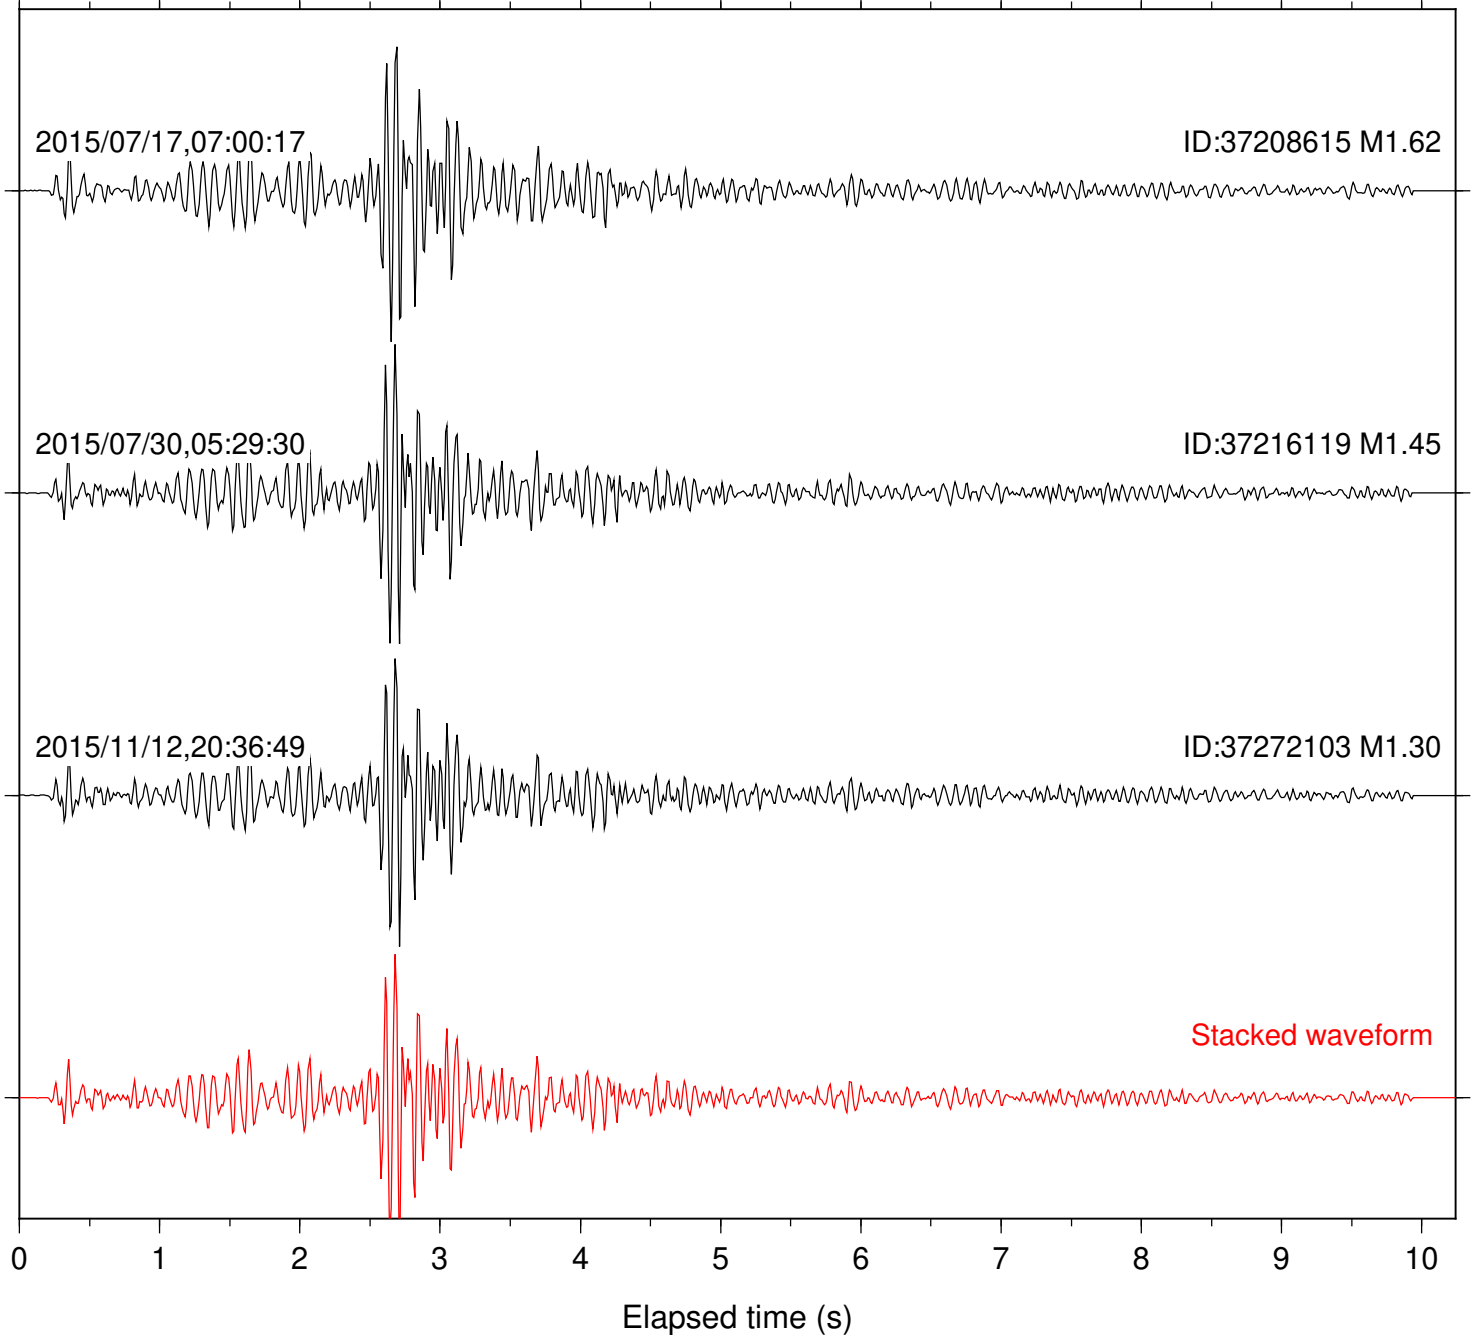

Focal depth: 8.23 km

Station: FRD Com: HHZ

Focal depth: 8.23 km

Station: HMT2 Com: HHZ

Focal depth: 8.23 km

Station: KNW Com: HHZ

Focal depth: 8.23 km

Station: LVA2 Com: HHZ

Focal depth: 8.23 km

Station: PFO Com: HHZ

Focal depth: 8.23 km

Station: PLM Com: HHZ

Focal depth: 8.23 km

Station: POB2 Com: HHZ

Focal depth: 8.23 km

Station: RDM Com: HHZ

Focal depth: 8.23 km

2015/07/17,07:00:17

ID:37208615 M1.62

2015/07/30,05:29:30

ID:37216119 M1.45

2015/11/12,20:36:49

ID:37272103 M1.30

Stacked waveform

0 1 2 3 4 5 6 7 8 9 10
Elapsed time (s)

Station: RRSP Com: HHZ

Focal depth: 8.23 km

Station: SND Com: HHZ

Focal depth: 8.23 km

Station: WMC Com: HHZ

Focal depth: 8.27 km