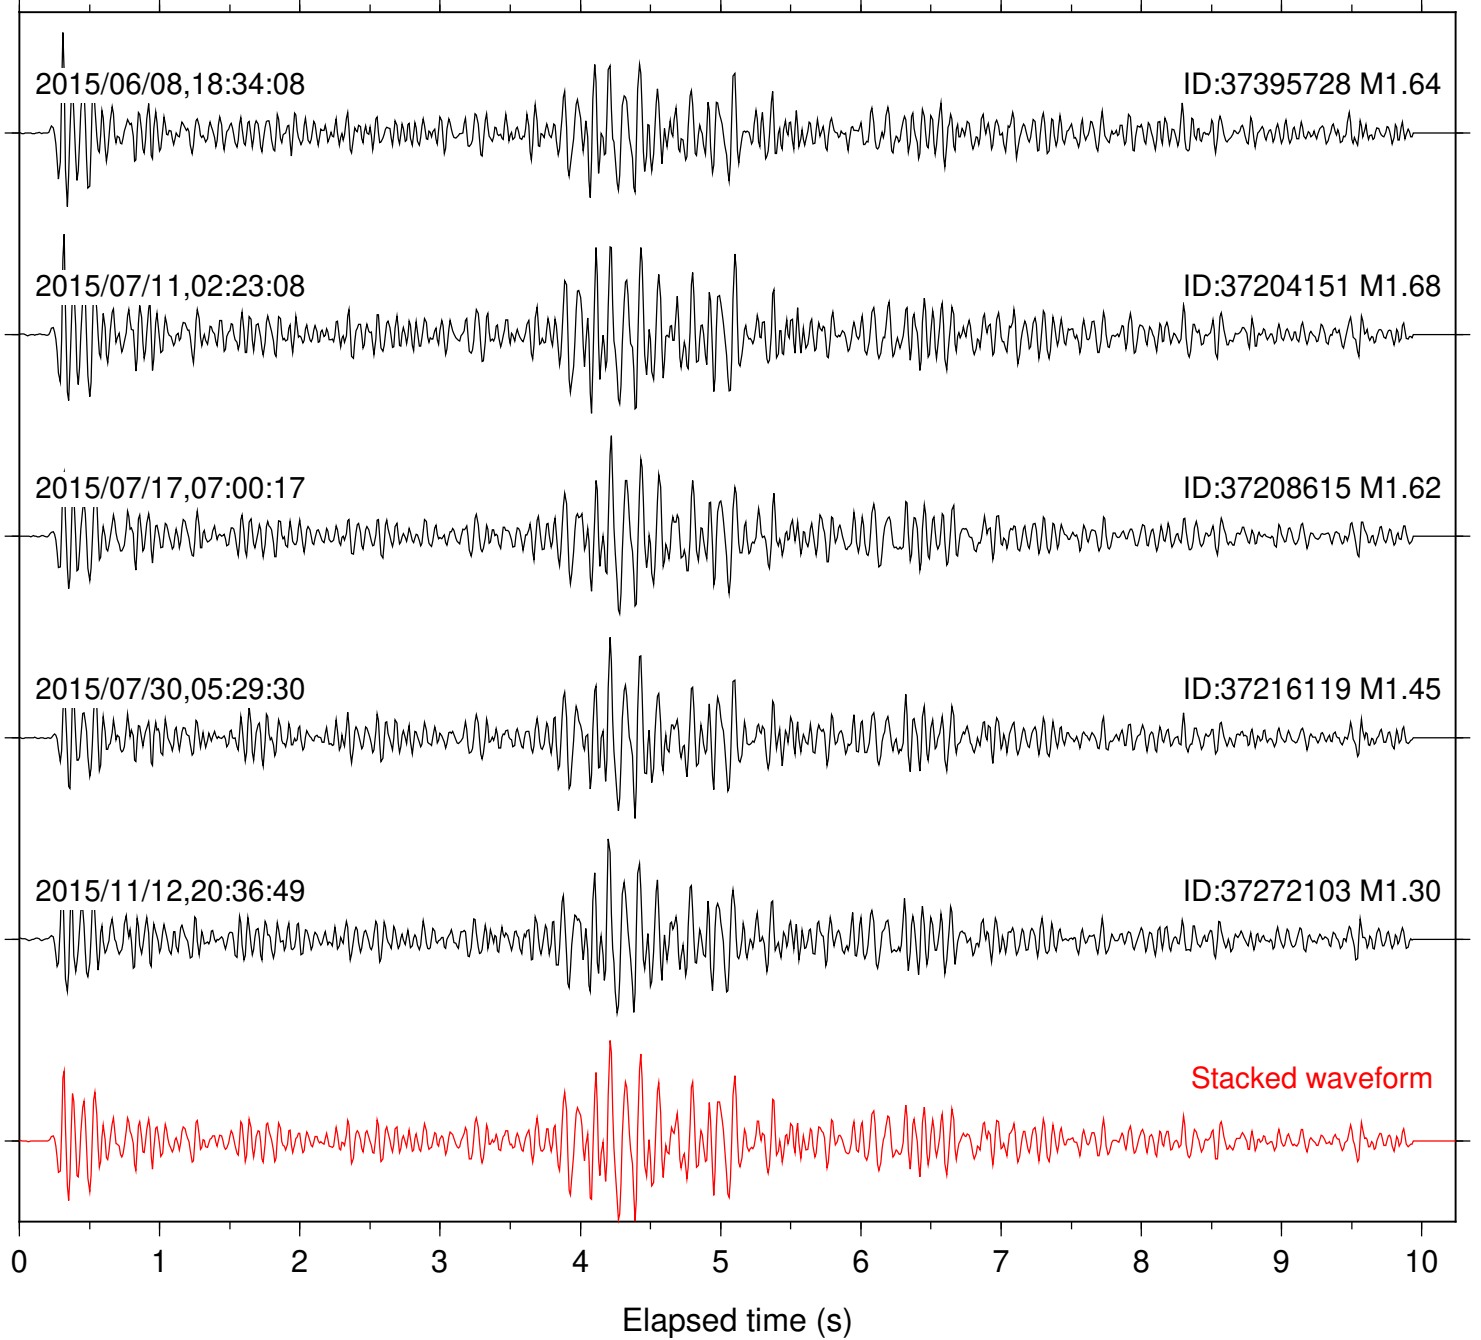

Station: B081 Com: EHZ

Focal depth: 8.23 km

Station: B082 Com: EHZ

Focal depth: 8.23 km

Station: B084 Com: EHZ

Focal depth: 8.23 km

Station: B086 Com: EHZ

Focal depth: 8.23 km

Station: B087 Com: EHZ

Focal depth: 8.23 km

Station: B088 Com: EHZ

Focal depth: 8.23 km

Station: B093 Com: EHZ

Focal depth: 8.23 km

Station: B946 Com: EHZ

Focal depth: 8.23 km

Focal depth: 8.23 km

Station: FRD Com: HHZ

Focal depth: 8.23 km

Station: HMT2 Com: HHZ

Focal depth: 8.23 km

Station: KNW Com: HHZ

Focal depth: 8.23 km

Station: LVA2 Com: HHZ

0 1 2 3 4 5 6 7 8 9 10
Elapsed time (s)

Station: RRSP Com: HHZ

Focal depth: 8.23 km

Station: SND Com: HHZ

Focal depth: 8.23 km

Station: WMC Com: HHZ

Focal depth: 8.27 km