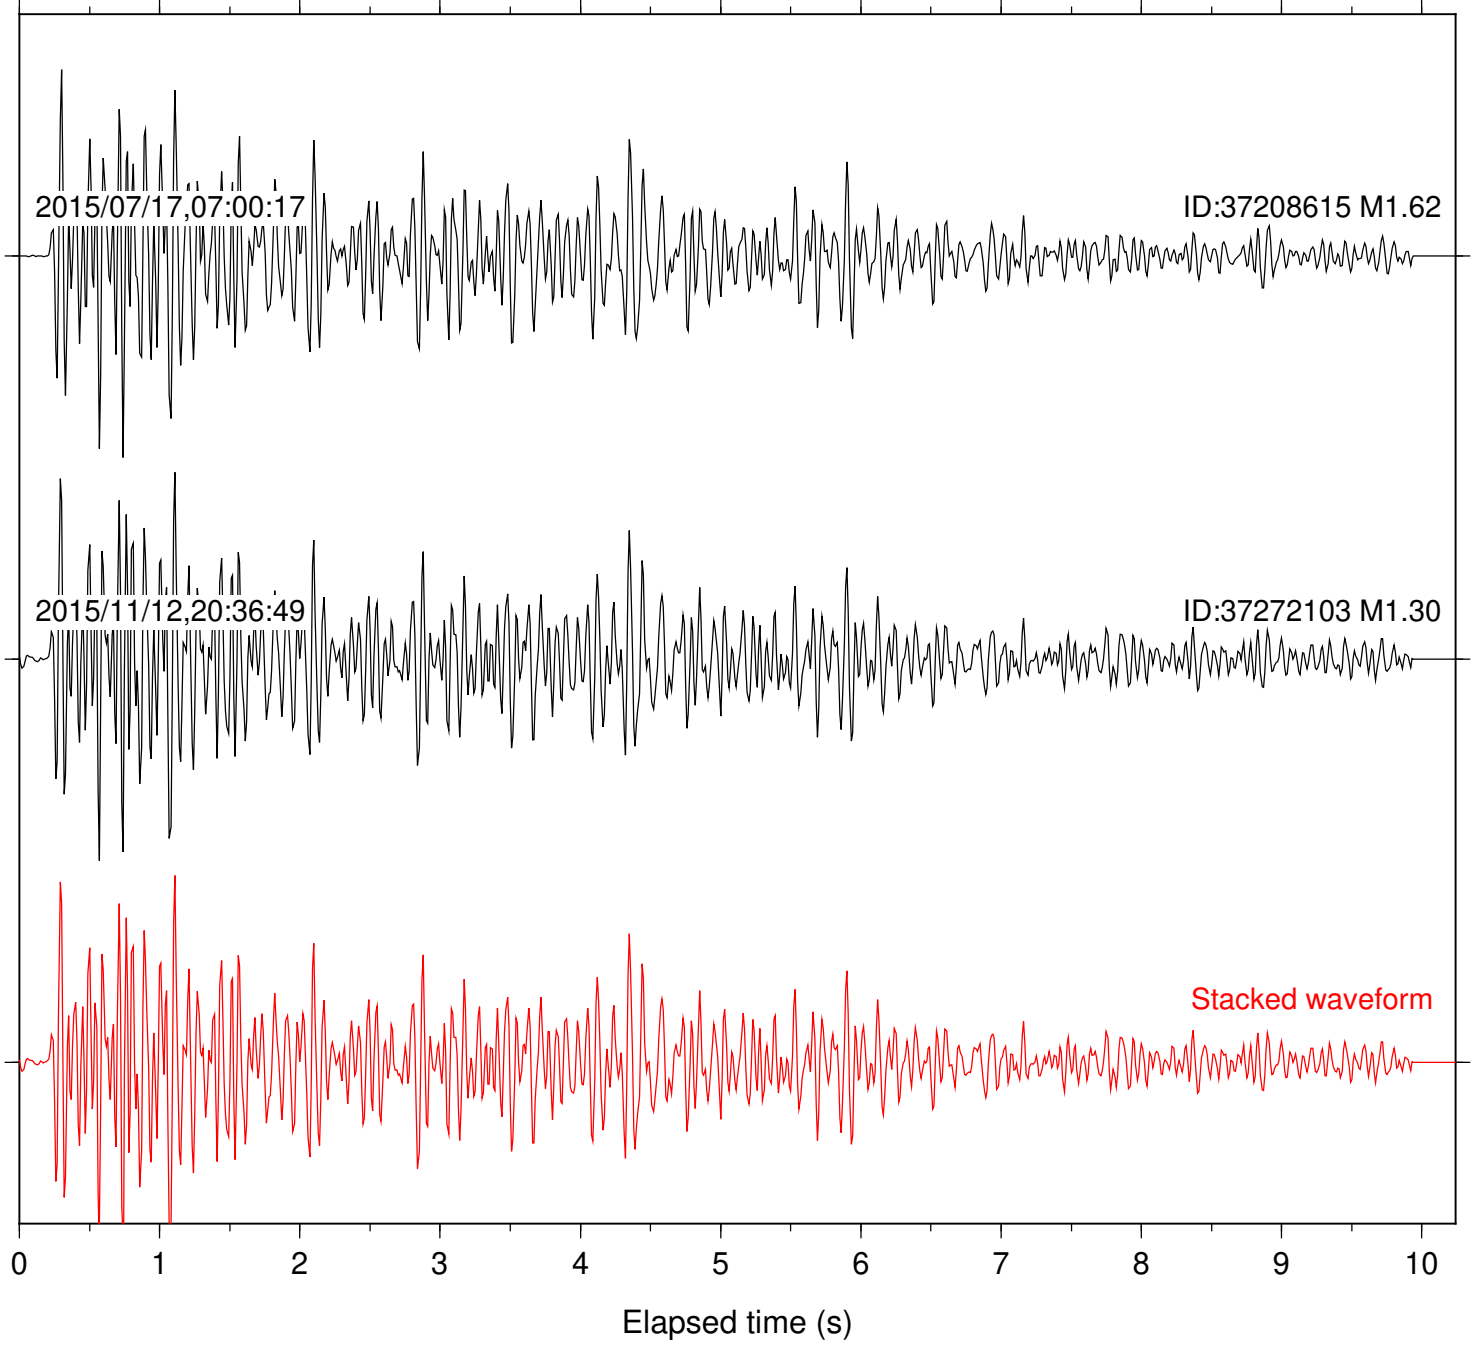

Focal depth: 8.23 km

Station: FRD Com: HHZ

Focal depth: 8.23 km

Station: HMT2 Com: HHZ

Focal depth: 8.23 km

Station: KNW Com: HHZ

Focal depth: 8.23 km

Station: LVA2 Com: HHZ

Focal depth: 8.23 km

Station: PFO Com: HHZ

Focal depth: 8.23 km

Station: PLM Com: HHZ

Focal depth: 8.23 km

Station: POB2 Com: HHZ

Focal depth: 8.23 km

Station: RDM Com: HHZ

Focal depth: 8.23 km

2015/07/17,07:00:17

ID:37208615 M1.62

2015/07/30,05:29:30

ID:37216119 M1.45

2015/11/12,20:36:49

ID:37272103 M1.30

Stacked waveform

0 1 2 3 4 5 6 7 8 9 10
Elapsed time (s)

Station: RRSP Com: HHZ

Focal depth: 8.23 km

Station: SND Com: HHZ

Focal depth: 8.23 km

Station: WMC Com: HHZ

Focal depth: 8.27 km