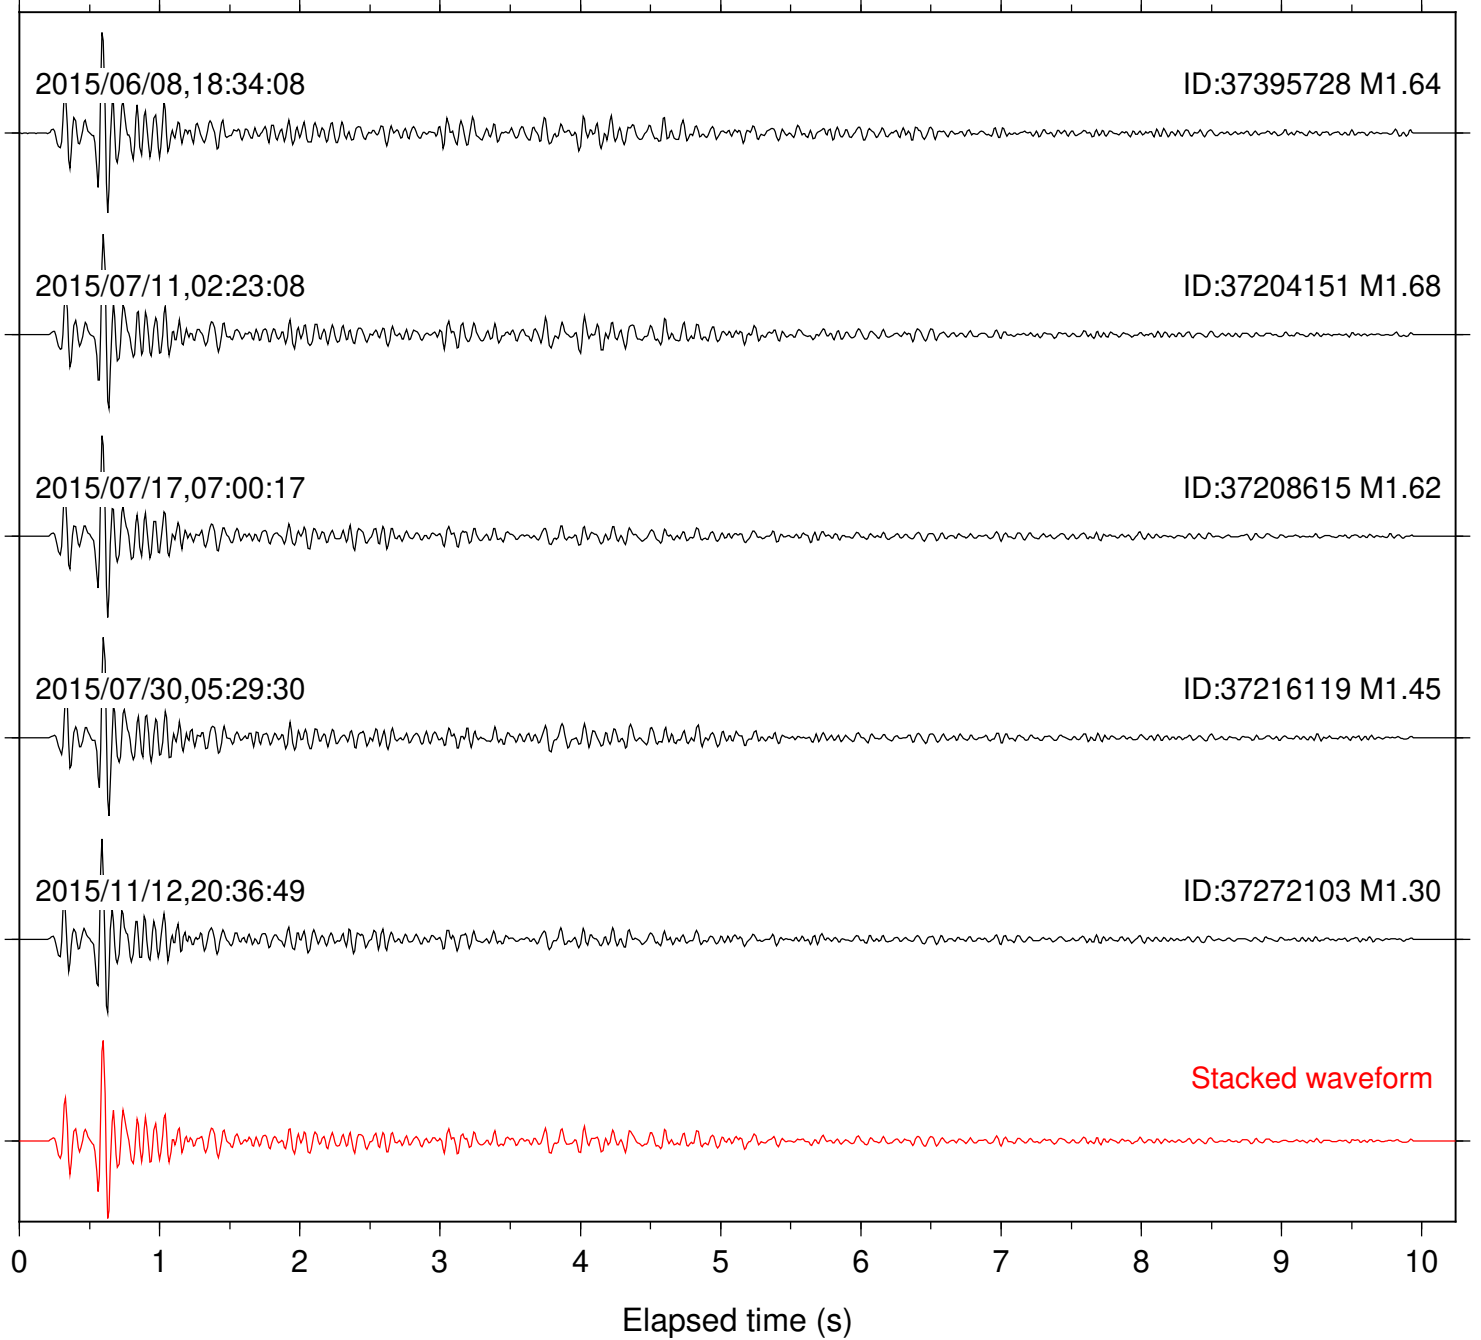

Focal depth: 8.23 km

Station: FRD Com: HHZ

Focal depth: 8.23 km

Station: HMT2 Com: HHZ

Focal depth: 8.23 km

Station: KNW Com: HHZ

Focal depth: 8.23 km

Station: LVA2 Com: HHZ

Focal depth: 8.23 km

Station: PFO Com: HHZ

Focal depth: 8.23 km

Station: PLM Com: HHZ

Focal depth: 8.23 km

Station: POB2 Com: HHZ

Focal depth: 8.23 km

Station: RDM Com: HHZ

Focal depth: 8.23 km

2015/07/17,07:00:17

ID:37208615 M1.62

2015/07/30,05:29:30

ID:37216119 M1.45

2015/11/12,20:36:49

ID:37272103 M1.30

Stacked waveform

0 1 2 3 4 5 6 7 8 9 10
Elapsed time (s)

Station: RRSP Com: HHZ

Focal depth: 8.23 km

Station: SND Com: HHZ

Focal depth: 8.23 km

Station: WMC Com: HHZ

Focal depth: 8.27 km