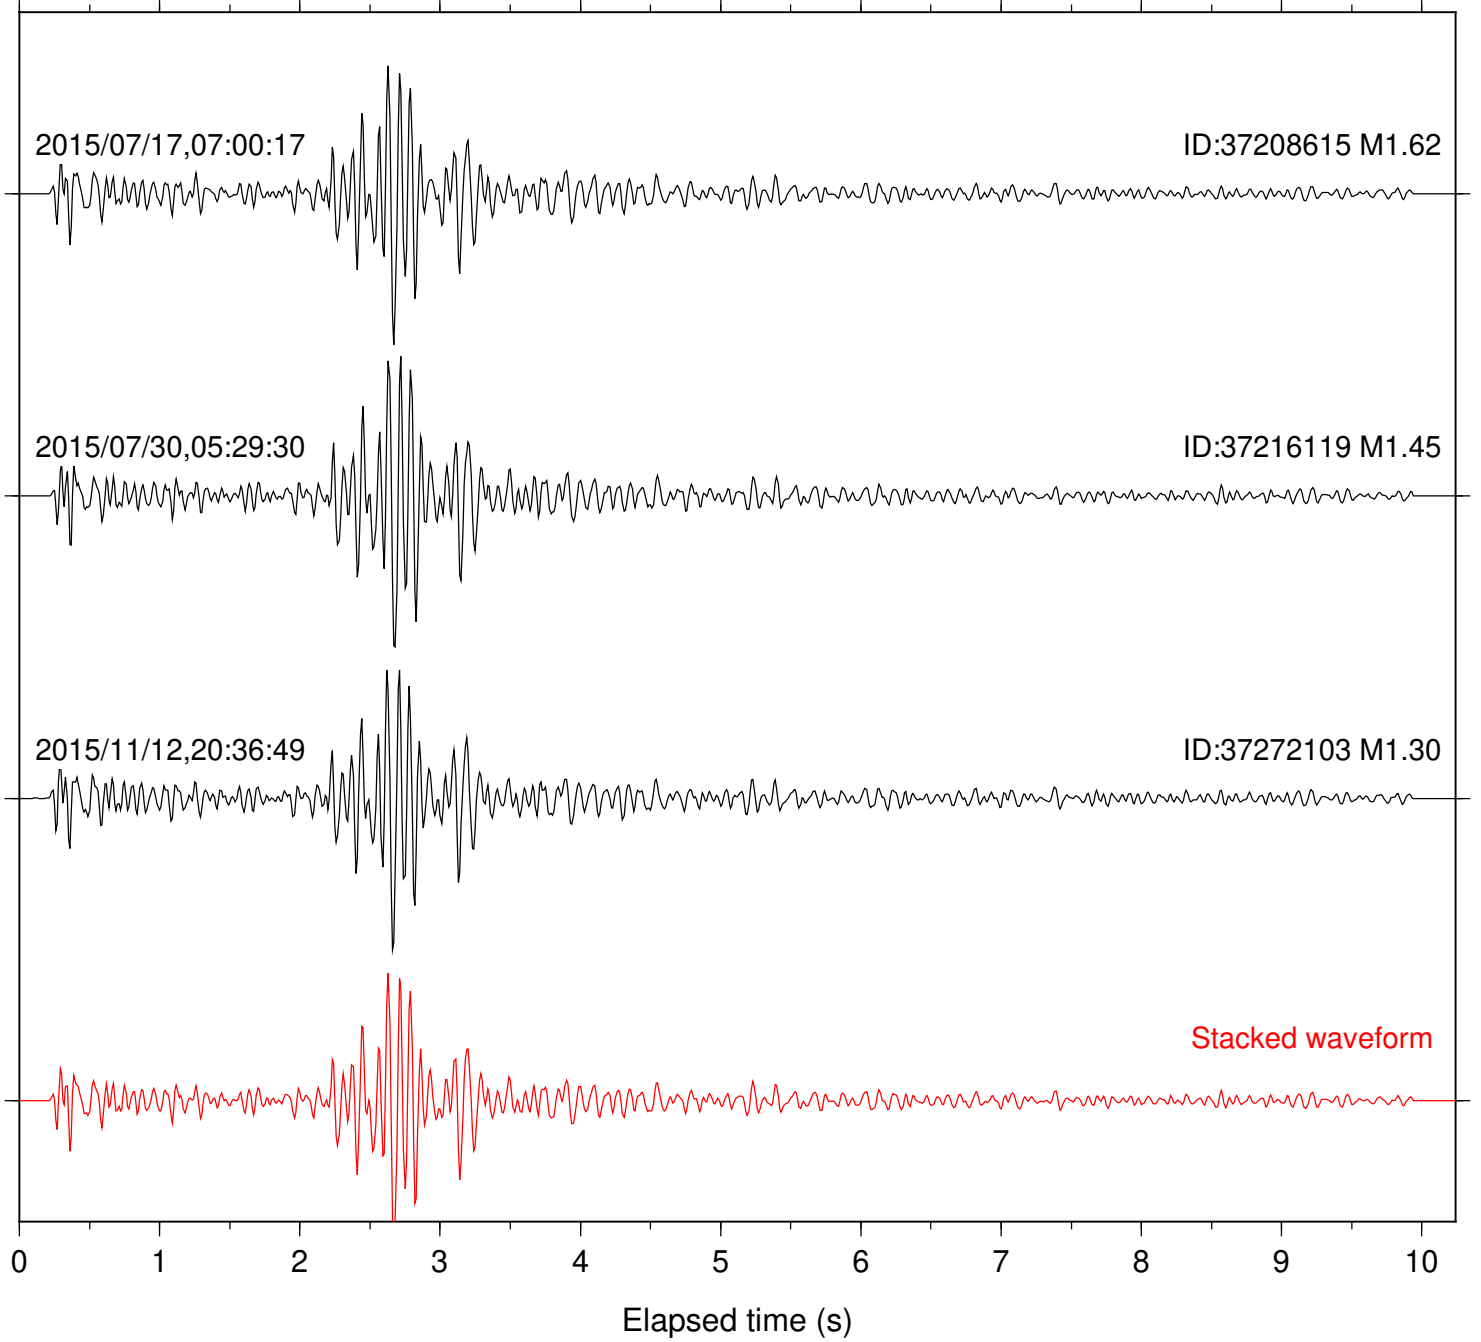

Focal depth: 8.23 km

Station: FRD Com: HHZ

Focal depth: 8.23 km

Station: HMT2 Com: HHZ

Focal depth: 8.23 km

Station: KNW Com: HHZ

Focal depth: 8.23 km

Station: LVA2 Com: HHZ

Focal depth: 8.23 km

Station: PFO Com: HHZ

Focal depth: 8.23 km

Station: PLM Com: HHZ

Focal depth: 8.23 km

Station: POB2 Com: HHZ

Focal depth: 8.23 km

Station: RDM Com: HHZ

Focal depth: 8.23 km

2015/07/17,07:00:17

ID:37208615 M1.62

2015/07/30,05:29:30

ID:37216119 M1.45

2015/11/12,20:36:49

ID:37272103 M1.30

Stacked waveform

0 1 2 3 4 5 6 7 8 9 10
Elapsed time (s)

Station: RRSP Com: HHZ

Focal depth: 8.23 km

Station: SND Com: HHZ

Focal depth: 8.23 km

Station: WMC Com: HHZ

Focal depth: 8.27 km