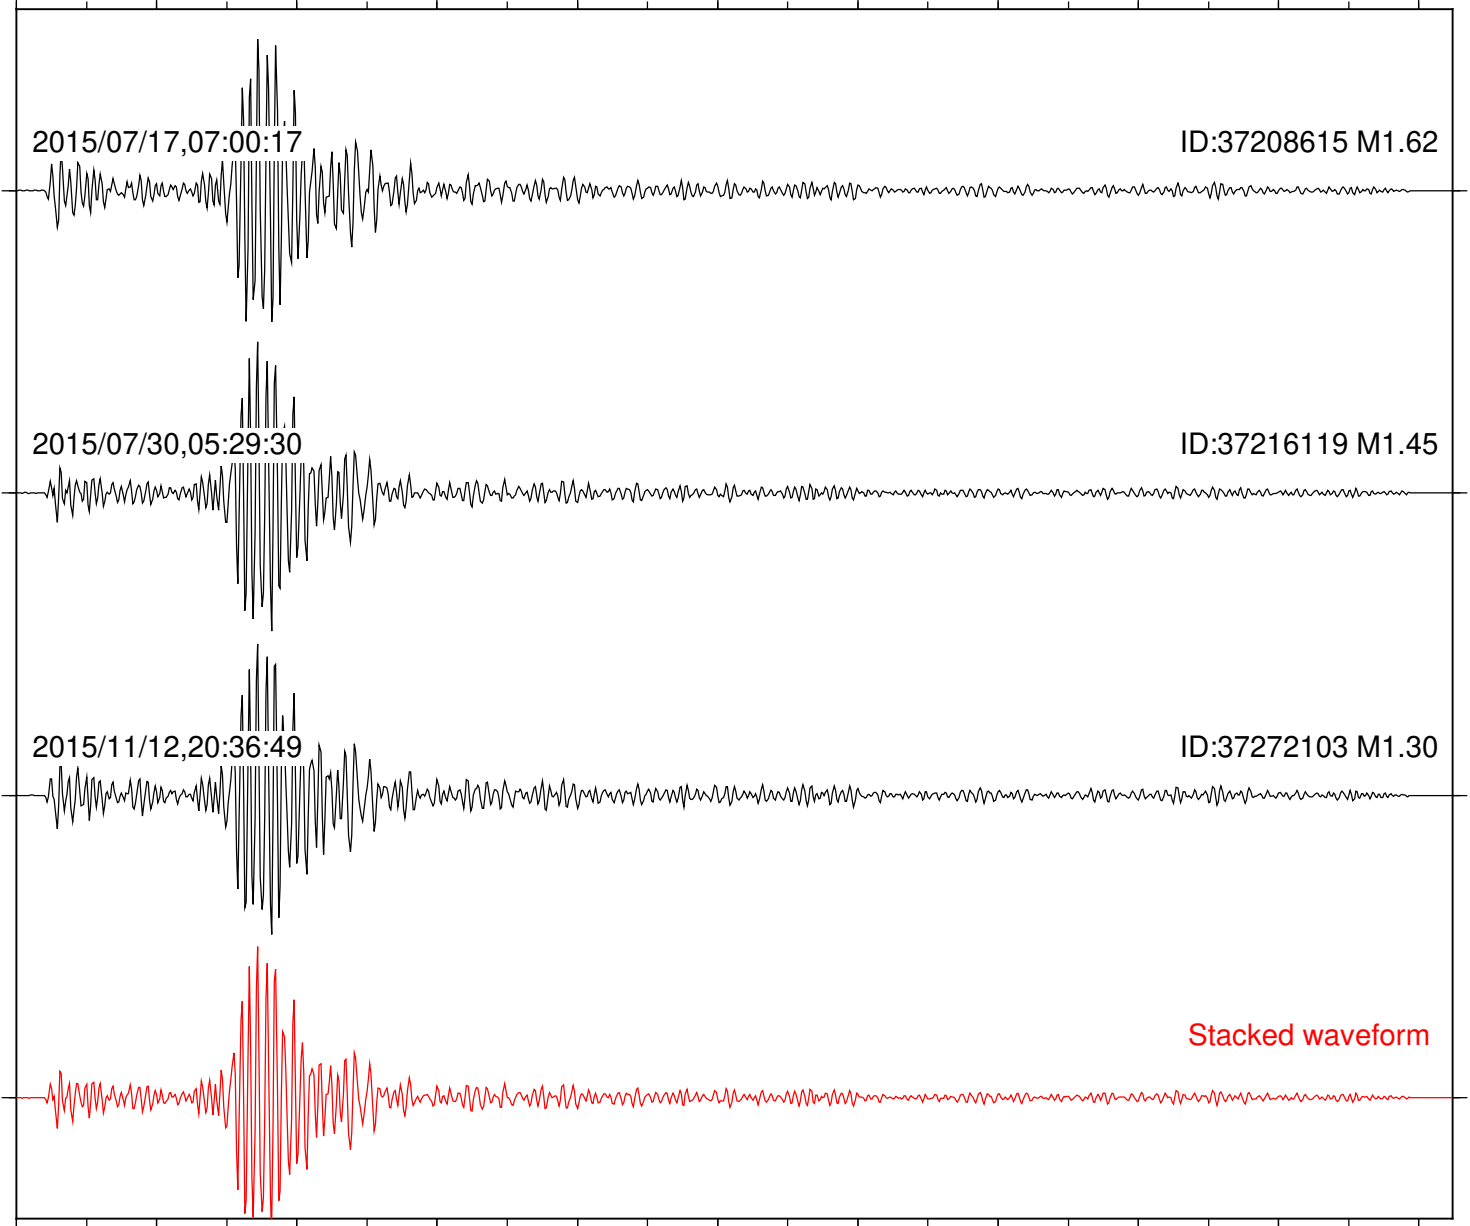

Focal depth: 8.23 km

Station: FRD Com: HHZ

Focal depth: 8.23 km

Station: HMT2 Com: HHZ

Focal depth: 8.23 km

Station: KNW Com: HHZ

Focal depth: 8.23 km

Station: LVA2 Com: HHZ

Focal depth: 8.23 km

Station: PFO Com: HHZ

Focal depth: 8.23 km

Station: PLM Com: HHZ

Focal depth: 8.23 km

Station: POB2 Com: HHZ

Focal depth: 8.23 km

Station: RDM Com: HHZ

Focal depth: 8.23 km

2015/07/17,07:00:17

ID:37208615 M1.62

2015/07/30,05:29:30

ID:37216119 M1.45

2015/11/12,20:36:49

ID:37272103 M1.30

Stacked waveform

0 1 2 3 4 5 6 7 8 9 10
Elapsed time (s)

Station: RRSP Com: HHZ

Focal depth: 8.23 km

Station: SND Com: HHZ

Focal depth: 8.23 km

Station: WMC Com: HHZ

Focal depth: 8.27 km