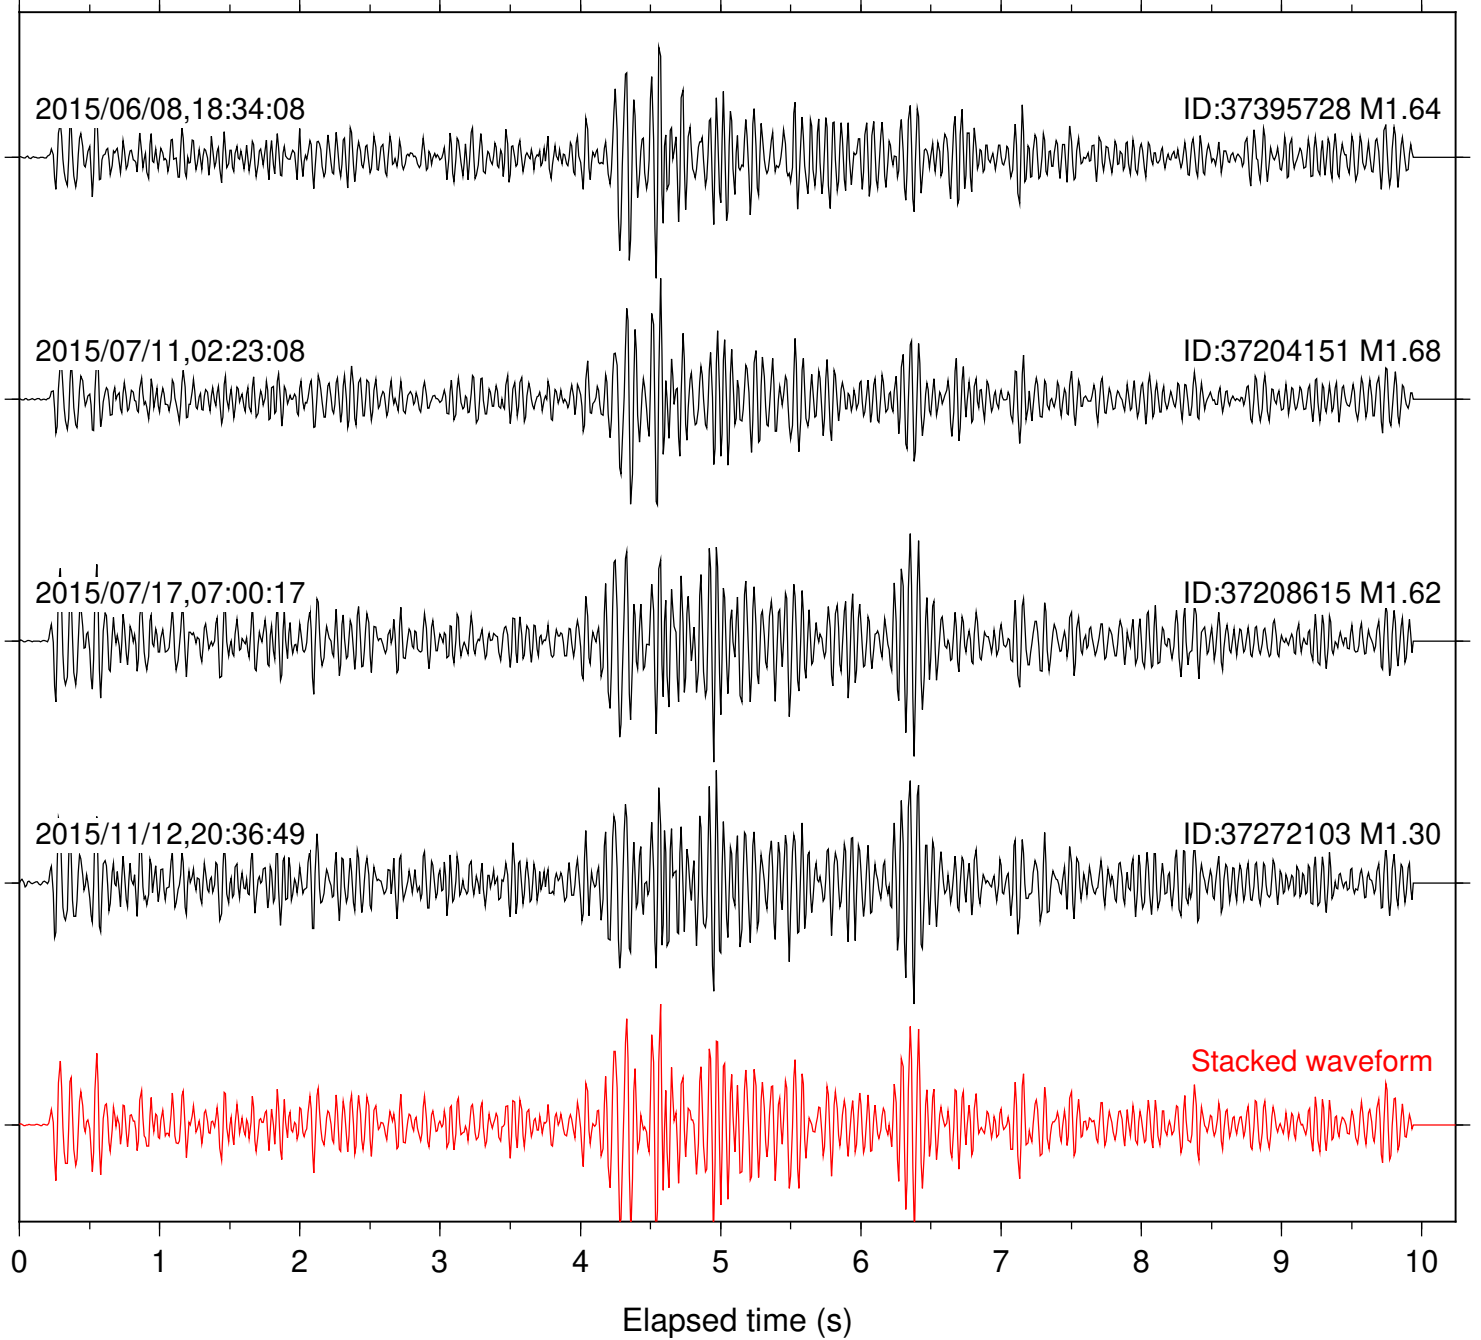

Focal depth: 8.23 km

Station: FRD Com: HHZ

Focal depth: 8.23 km

Station: HMT2 Com: HHZ

Focal depth: 8.23 km

Station: KNW Com: HHZ

Focal depth: 8.23 km

Station: LVA2 Com: HHZ

Focal depth: 8.23 km

Station: PFO Com: HHZ

Focal depth: 8.23 km

Station: PLM Com: HHZ

Focal depth: 8.23 km

Station: POB2 Com: HHZ

Focal depth: 8.23 km

Station: RDM Com: HHZ

Focal depth: 8.23 km

2015/07/17,07:00:17

ID:37208615 M1.62

2015/07/30,05:29:30

ID:37216119 M1.45

2015/11/12,20:36:49

ID:37272103 M1.30

Stacked waveform

0 1 2 3 4 5 6 7 8 9 10
Elapsed time (s)

Station: RRSP Com: HHZ

Focal depth: 8.23 km

Station: SND Com: HHZ

Focal depth: 8.23 km

Station: WMC Com: HHZ

Focal depth: 8.27 km