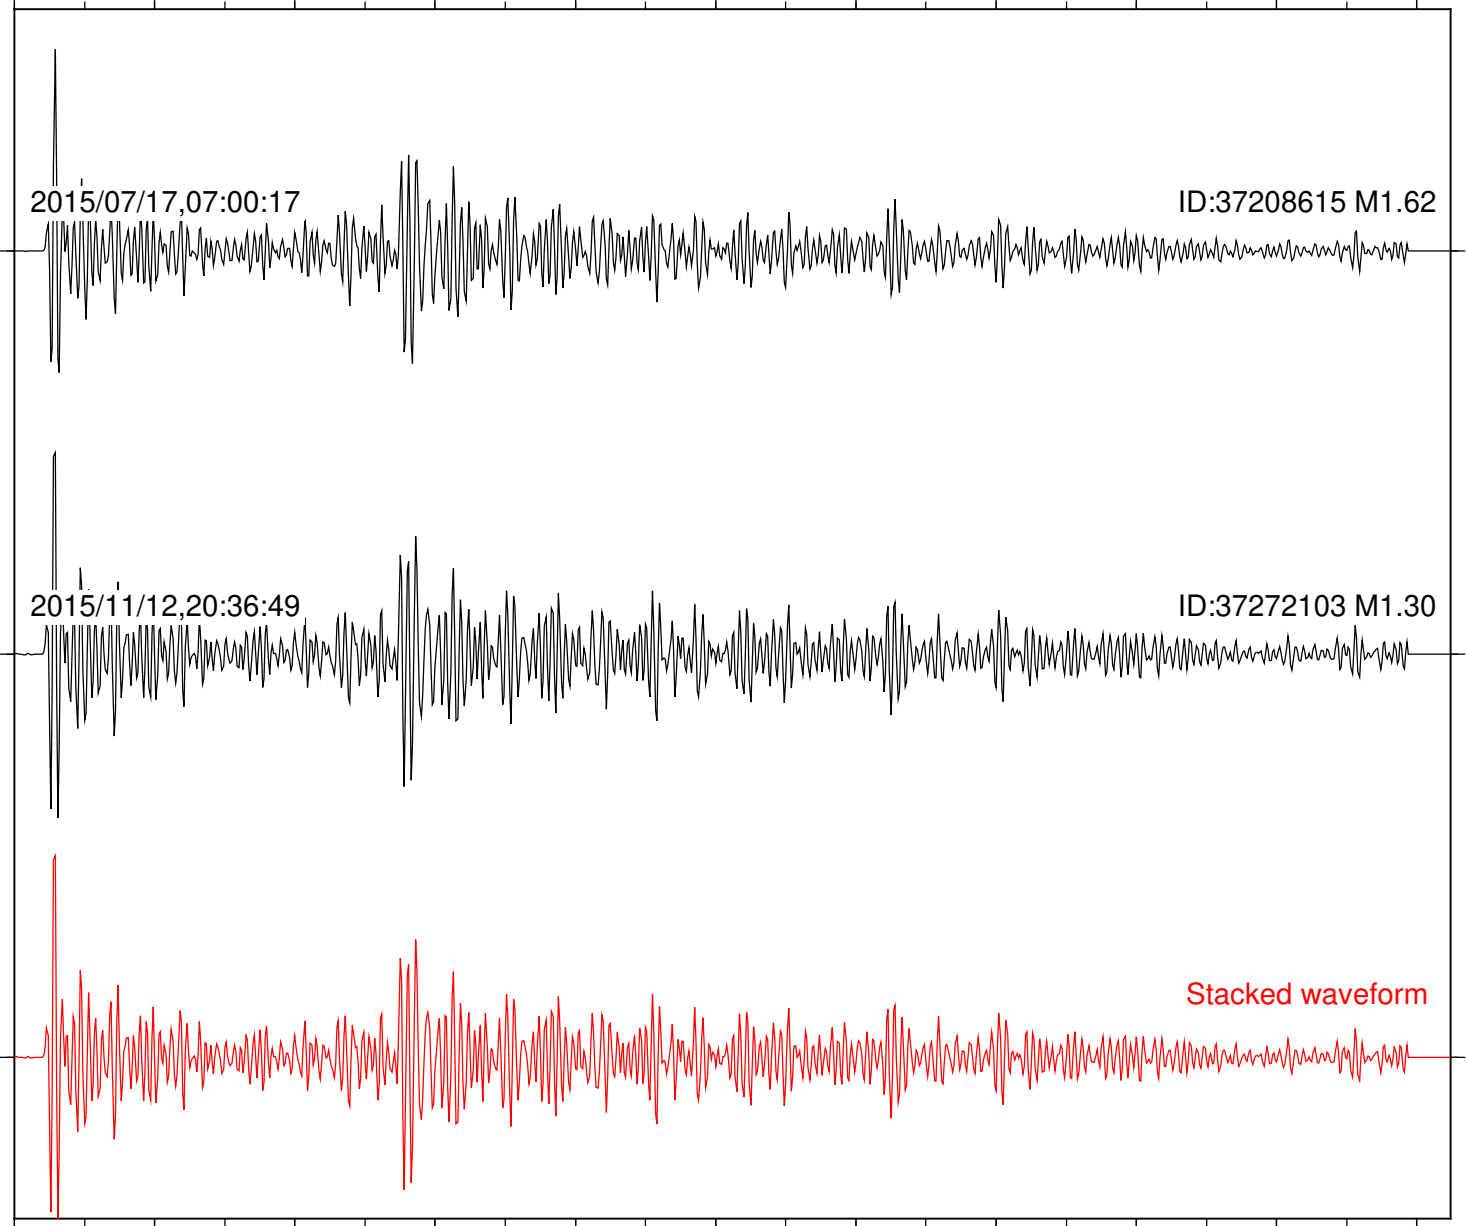

Station: DGR Com: HHZ

Focal depth: 8.23 km

2015/07/17,07:00:17

ID:37208615 M1.62

2015/11/12,20:36:49

ID:37272103 M1.30

Stacked waveform

0 1 2 3 4 5 6 7 8 9 10

Elapsed time (s)