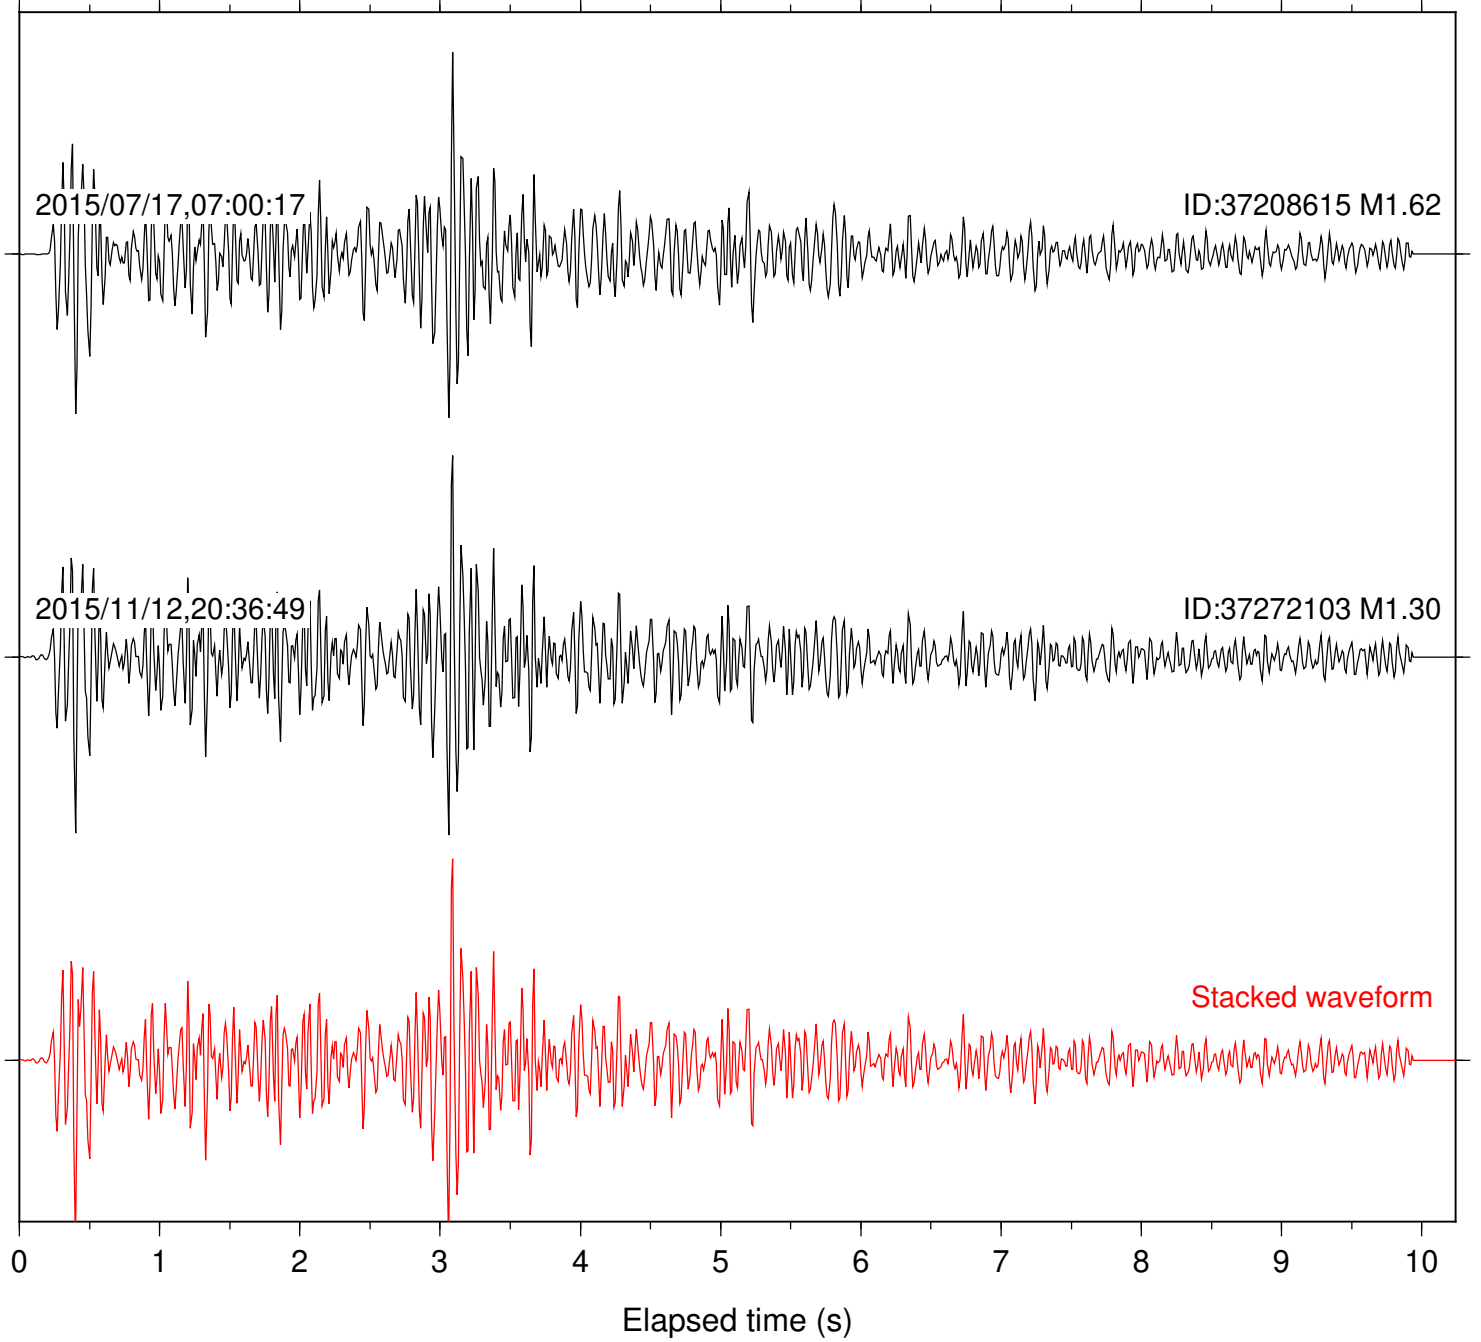

Station: B081 Com: EHZ

Focal depth: 8.23 km

Station: B082 Com: EHZ

Focal depth: 8.23 km

Station: B084 Com: EHZ

Focal depth: 8.23 km

Station: B086 Com: EHZ

Focal depth: 8.23 km

Station: B087 Com: EHZ

Focal depth: 8.23 km

Station: B088 Com: EHZ

Focal depth: 8.23 km

Station: B093 Com: EHZ

Focal depth: 8.23 km

Station: B946 Com: EHZ

Focal depth: 8.23 km

Focal depth: 8.23 km

Station: FRD Com: HHZ

Focal depth: 8.23 km

Station: HMT2 Com: HHZ

Focal depth: 8.23 km

Station: KNW Com: HHZ

Focal depth: 8.23 km

Station: LVA2 Com: HHZ

0 1 2 3 4 5 6 7 8 9 10
Elapsed time (s)

Station: RRSP Com: HHZ

Focal depth: 8.23 km

Station: SND Com: HHZ

Focal depth: 8.23 km

Station: WMC Com: HHZ

Focal depth: 8.27 km