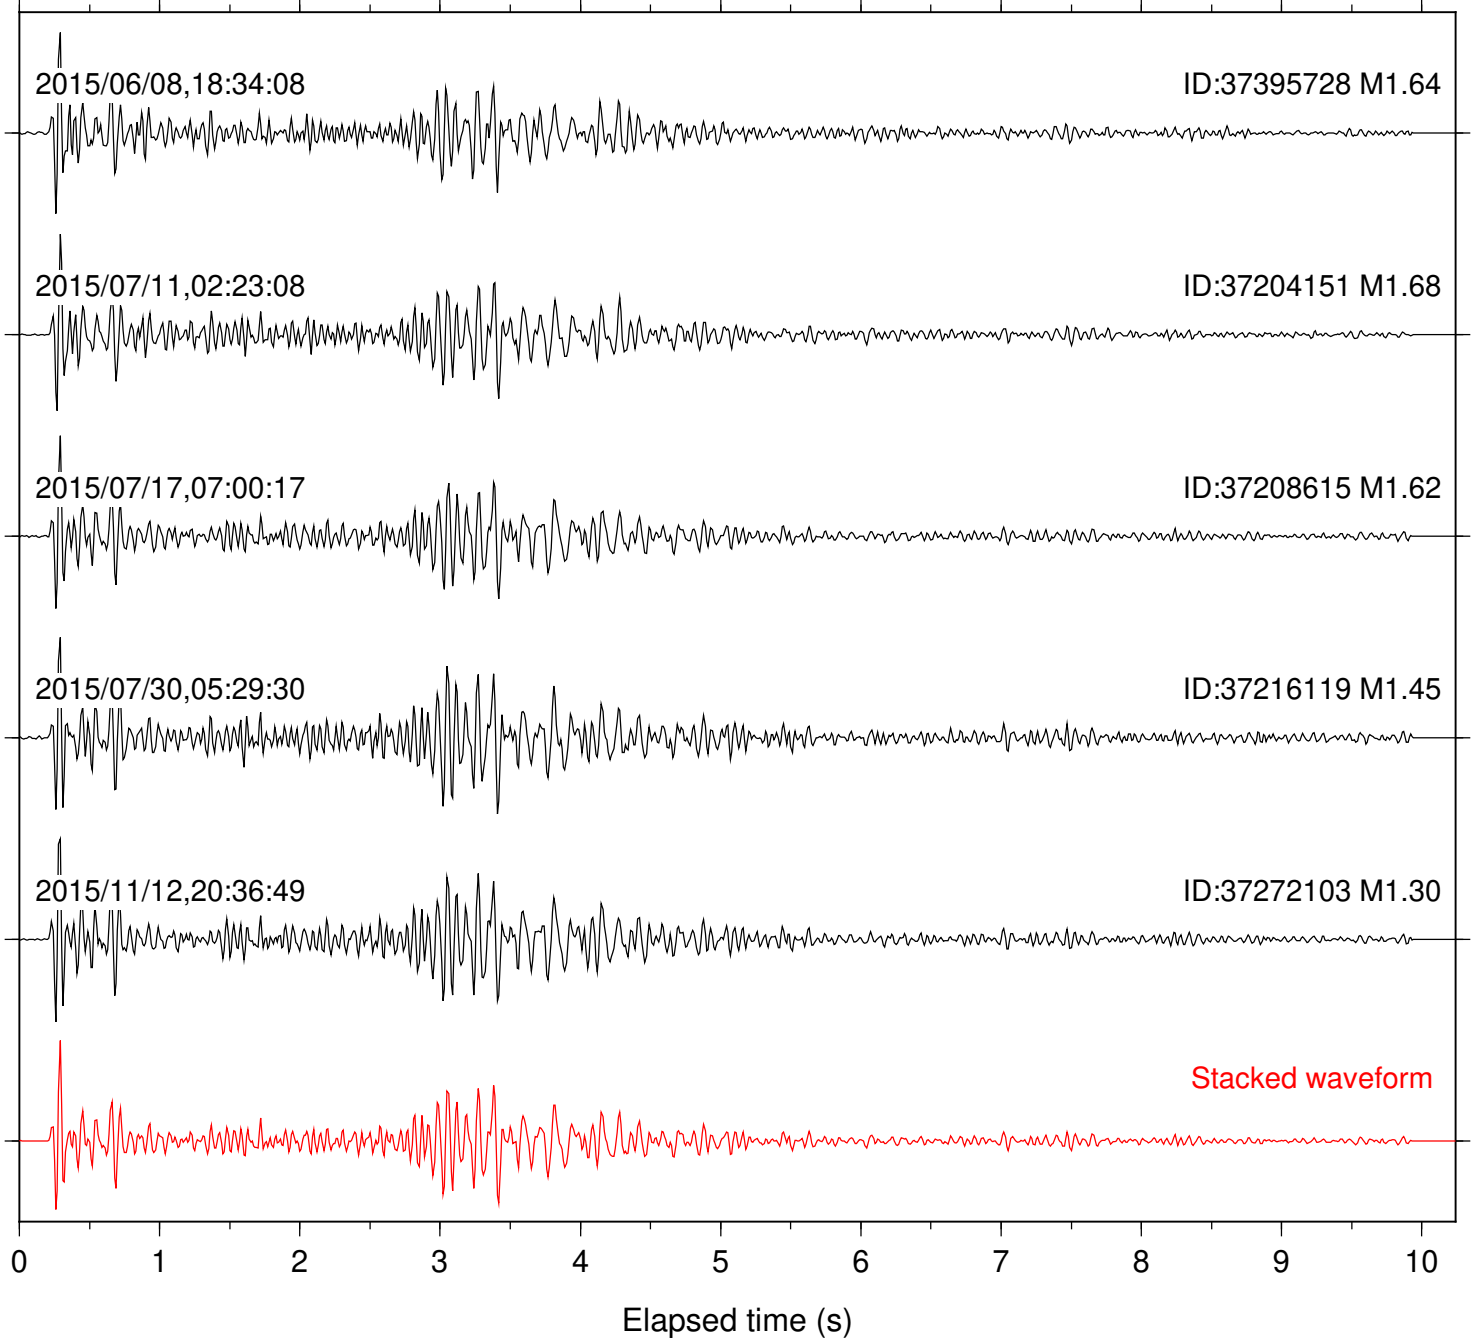

Station: B081 Com: EHZ

Focal depth: 8.23 km

Station: B082 Com: EHZ

Focal depth: 8.23 km

Station: B084 Com: EHZ

Focal depth: 8.23 km

Station: B086 Com: EHZ

Focal depth: 8.23 km

Station: B087 Com: EHZ

Focal depth: 8.23 km

Station: B088 Com: EHZ

Focal depth: 8.23 km

Station: B093 Com: EHZ

Focal depth: 8.23 km

Station: B946 Com: EHZ

Focal depth: 8.23 km

Station: BAC Com: EHZ

Focal depth: 8.23 km

Station: BZN Com: HHZ

Focal depth: 8.23 km

Station: CRY Com: HHZ

Focal depth: 8.23 km

Station: DGR Com: HHZ

Focal depth: 8.23 km

Focal depth: 8.23 km

Station: FRD Com: HHZ

Focal depth: 8.23 km

Station: HMT2 Com: HHZ

Focal depth: 8.23 km

Station: KNW Com: HHZ

Focal depth: 8.23 km

Station: LVA2 Com: HHZ