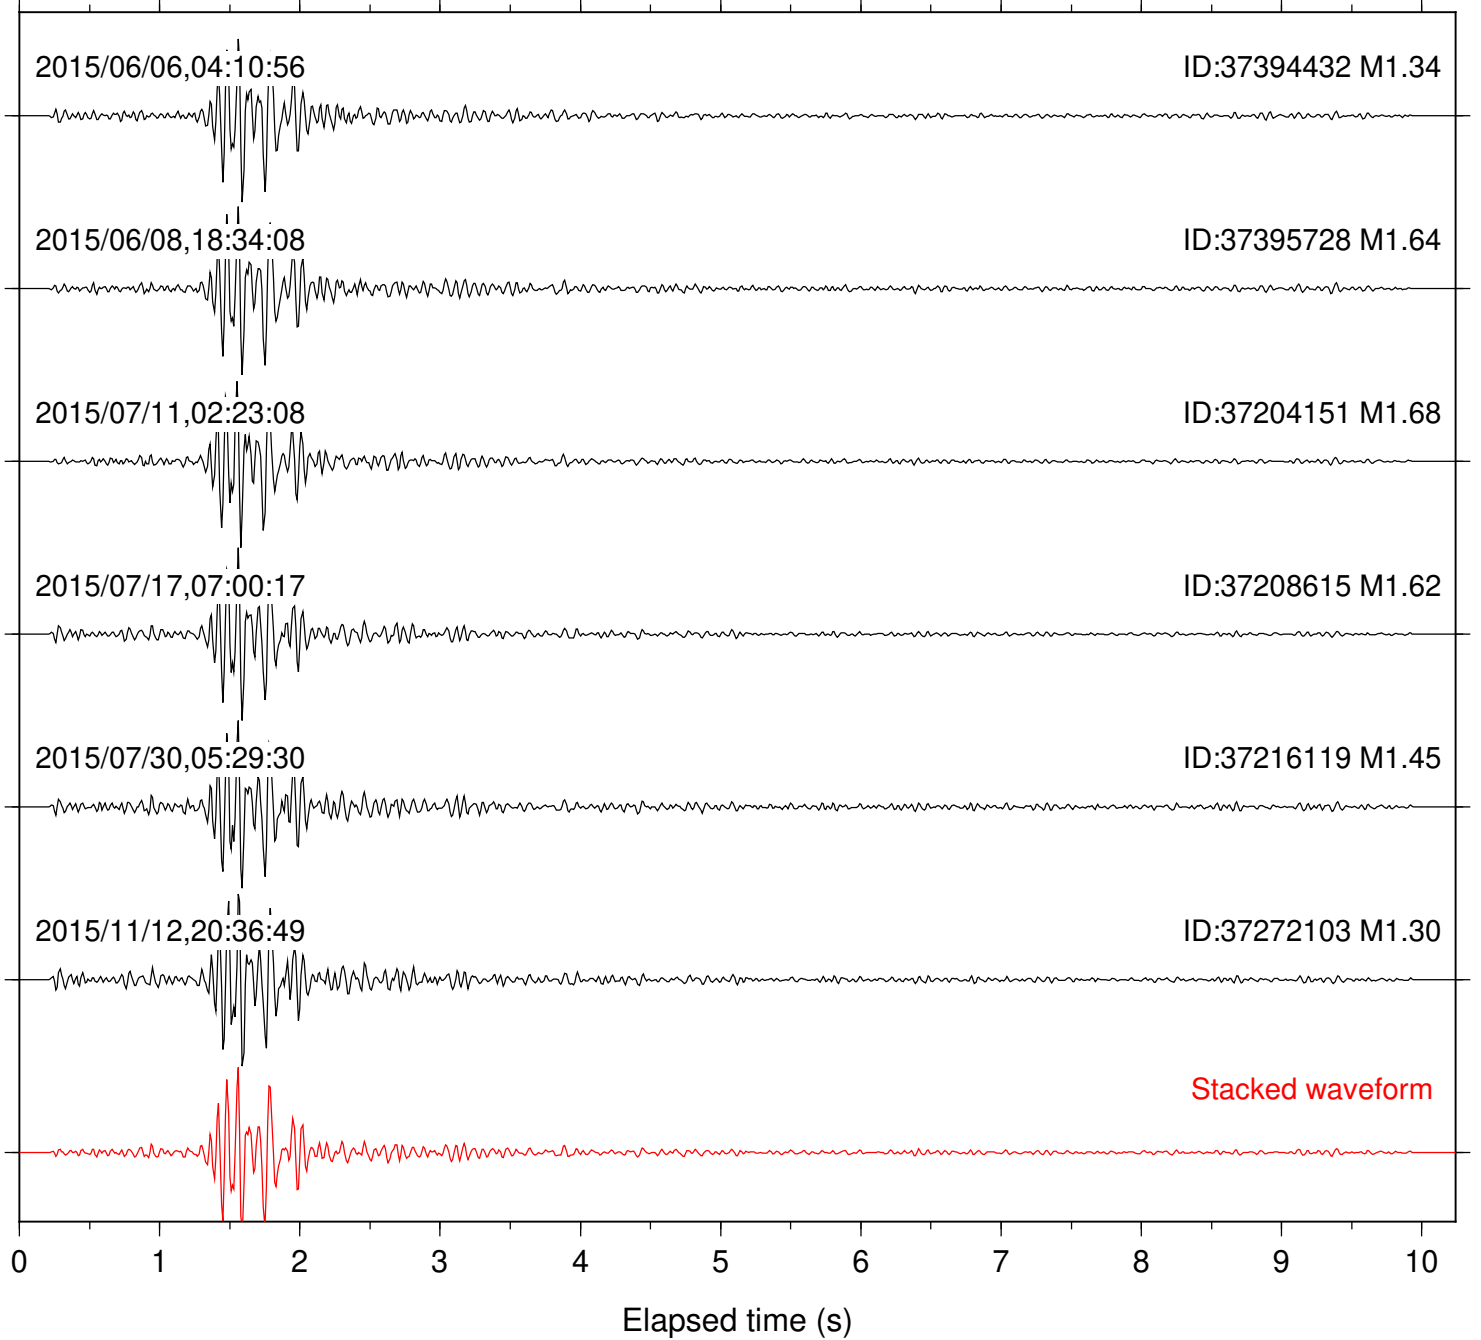

Station: B081 Com: EHZ

Focal depth: 8.23 km

Station: B082 Com: EHZ

Focal depth: 8.23 km

Station: B084 Com: EHZ

Focal depth: 8.23 km

Station: B086 Com: EHZ

Focal depth: 8.23 km

Station: B087 Com: EHZ

Focal depth: 8.23 km

Station: B088 Com: EHZ

Focal depth: 8.23 km

Station: B093 Com: EHZ

Focal depth: 8.23 km

Station: B946 Com: EHZ

Focal depth: 8.23 km

Station: BAC Com: EHZ

Focal depth: 8.23 km

Station: BZN Com: HHZ

Focal depth: 8.23 km

Station: CRY Com: HHZ

Focal depth: 8.23 km

Station: DGR Com: HHZ

Focal depth: 8.23 km

Focal depth: 8.23 km

Station: FRD Com: HHZ

Focal depth: 8.23 km

Station: HMT2 Com: HHZ

Focal depth: 8.23 km

Station: KNW Com: HHZ

Focal depth: 8.23 km

Station: LVA2 Com: HHZ