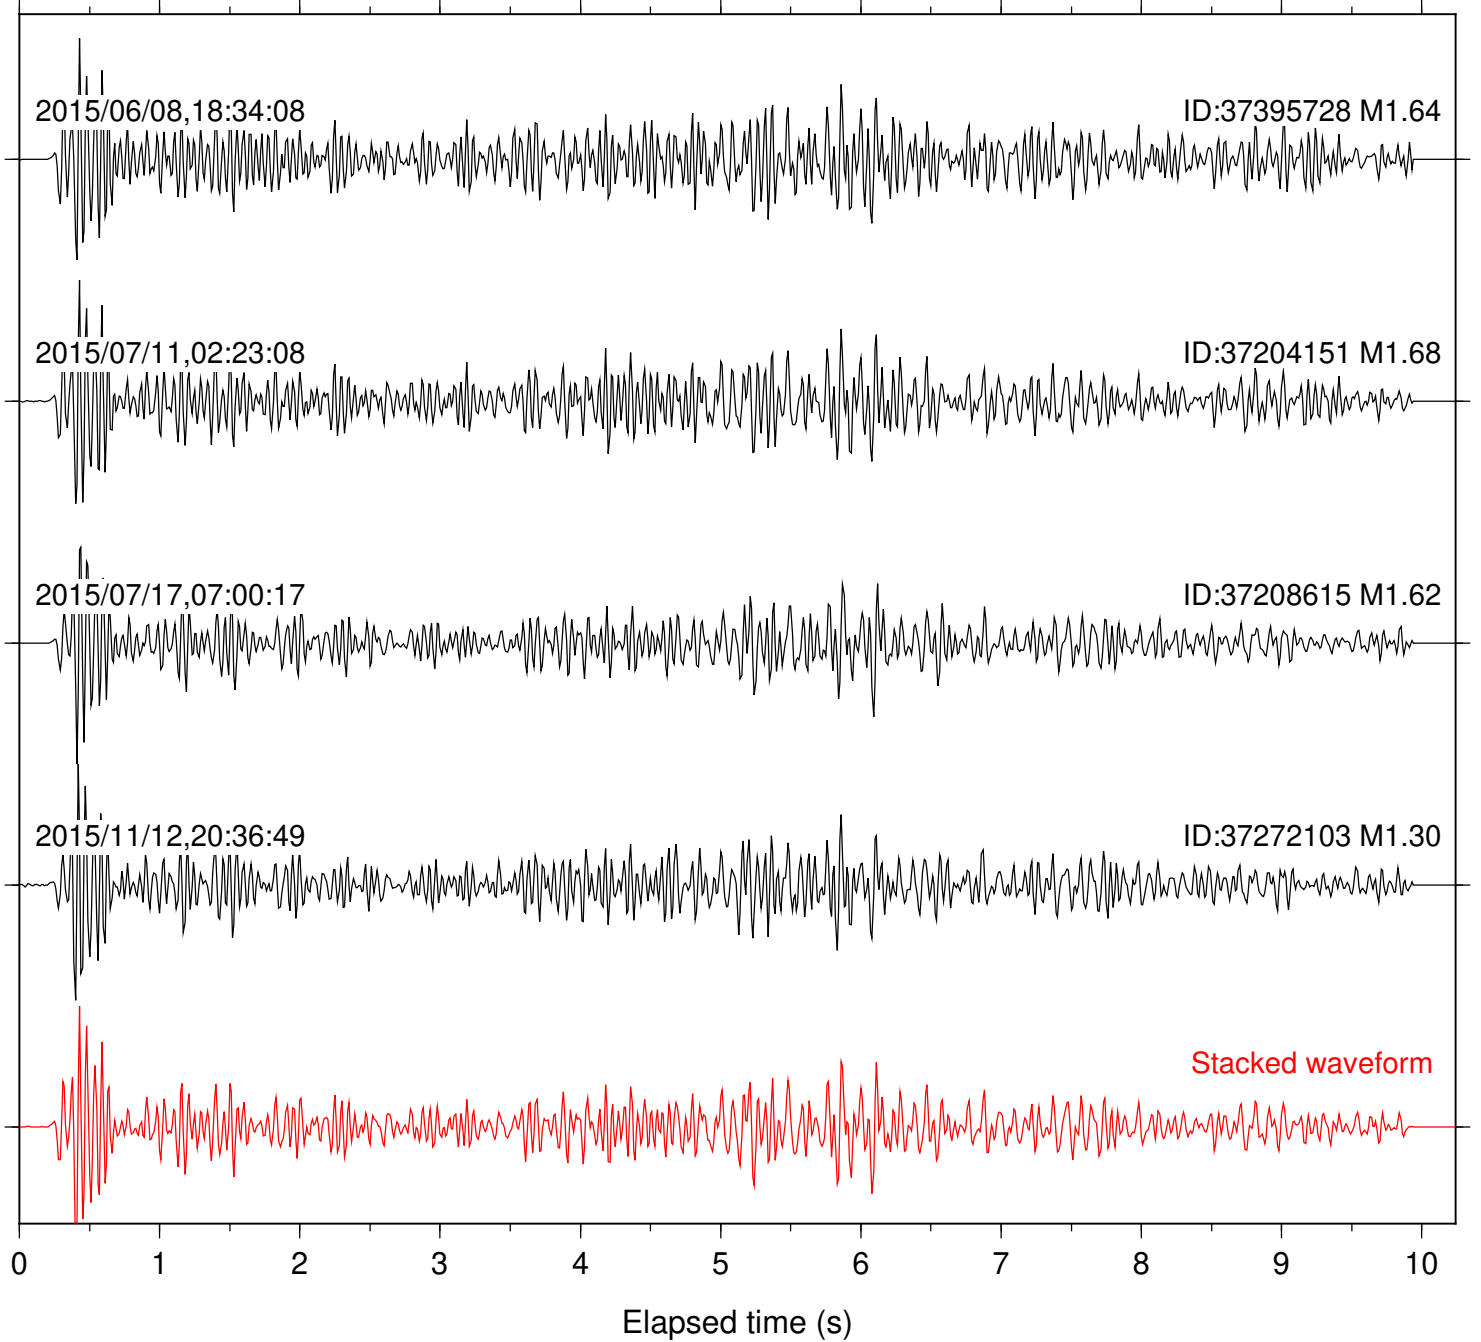

Focal depth: 8.23 km

Station: FRD Com: HHZ

Focal depth: 8.23 km

Station: HMT2 Com: HHZ

Focal depth: 8.23 km

Station: KNW Com: HHZ

Focal depth: 8.23 km

Station: LVA2 Com: HHZ

Focal depth: 8.23 km

Station: PFO Com: HHZ

Focal depth: 8.23 km

Station: PLM Com: HHZ

Focal depth: 8.23 km

Station: POB2 Com: HHZ

Focal depth: 8.23 km

Station: RDM Com: HHZ

Focal depth: 8.23 km

2015/07/17,07:00:17

ID:37208615 M1.62

2015/07/30,05:29:30

ID:37216119 M1.45

2015/11/12,20:36:49

ID:37272103 M1.30

Stacked waveform

0 1 2 3 4 5 6 7 8 9 10
Elapsed time (s)

Station: RRSP Com: HHZ

Focal depth: 8.23 km

Station: SND Com: HHZ

Focal depth: 8.23 km

Station: WMC Com: HHZ

Focal depth: 8.27 km