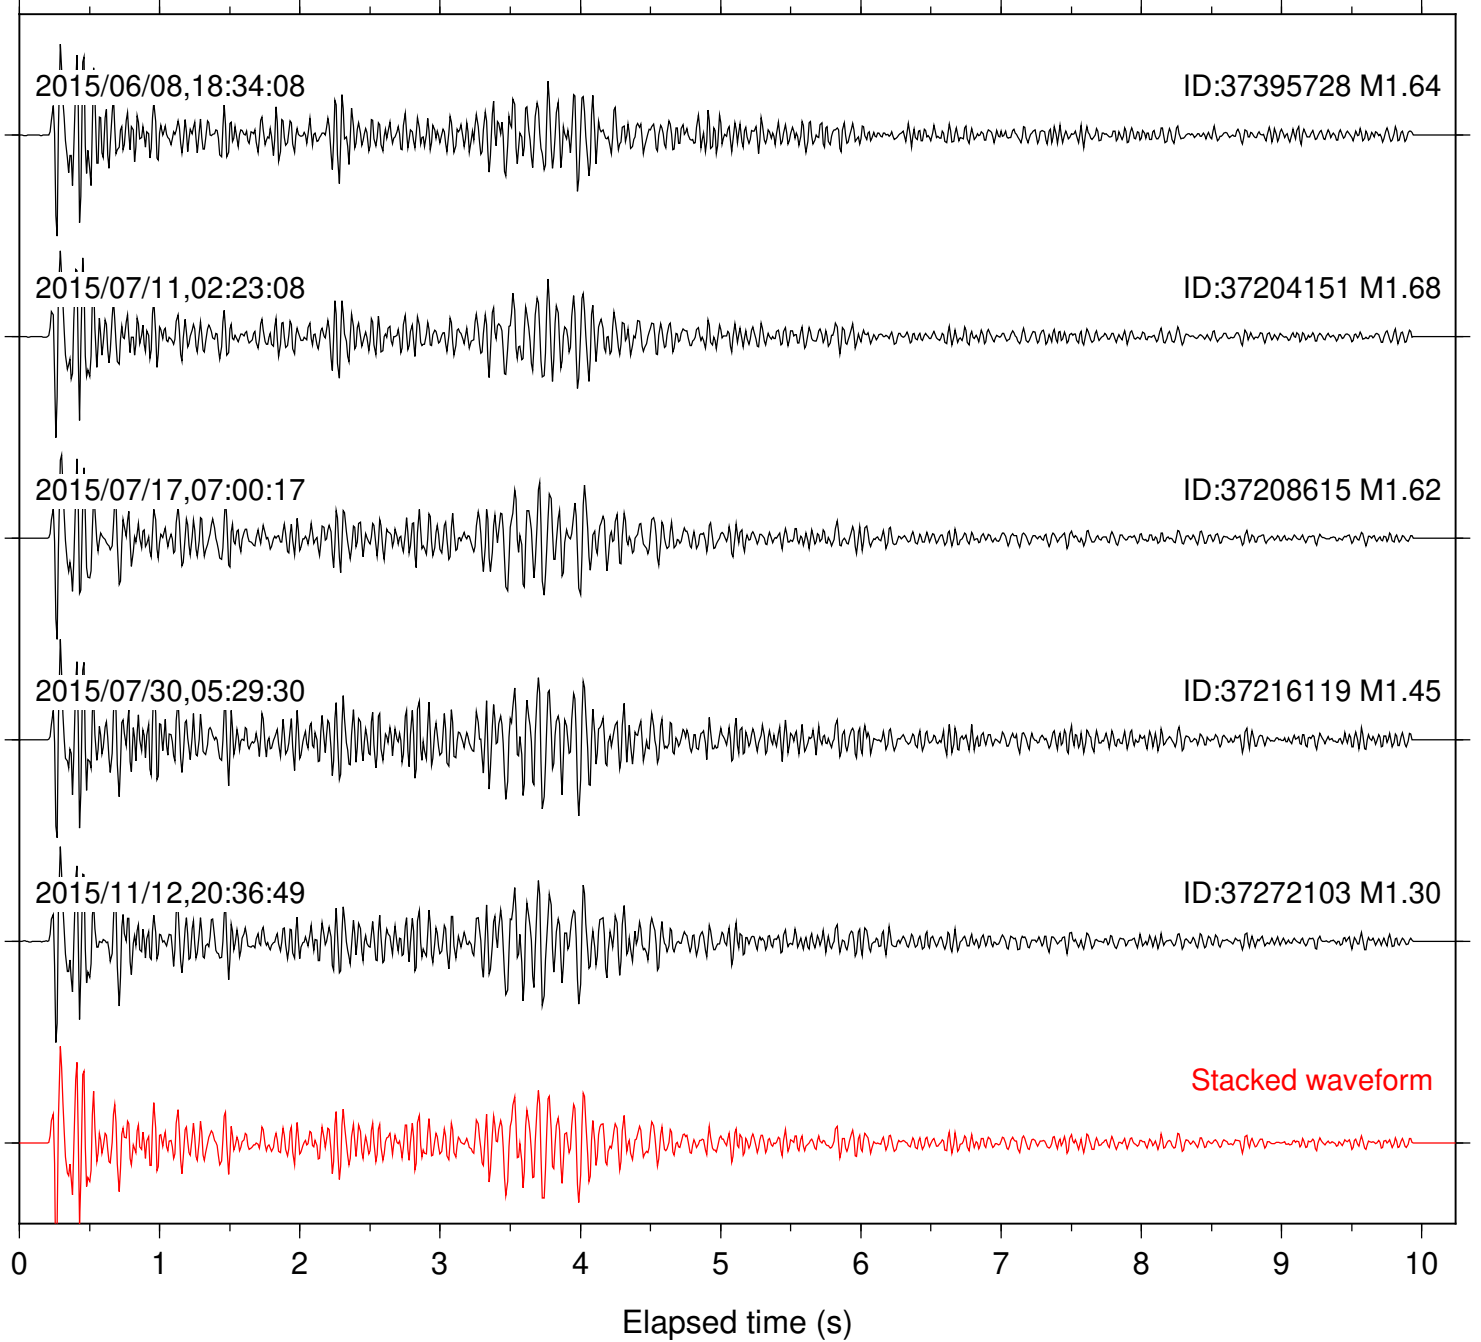

Focal depth: 8.23 km

Station: FRD Com: HHZ

Focal depth: 8.23 km

Station: HMT2 Com: HHZ

Focal depth: 8.23 km

Station: KNW Com: HHZ

Focal depth: 8.23 km

Station: LVA2 Com: HHZ

Focal depth: 8.23 km

Station: PFO Com: HHZ

Focal depth: 8.23 km

Station: PLM Com: HHZ

Focal depth: 8.23 km

Station: POB2 Com: HHZ

Focal depth: 8.23 km

Station: RDM Com: HHZ

Focal depth: 8.23 km

2015/07/17,07:00:17

ID:37208615 M1.62

2015/07/30,05:29:30

ID:37216119 M1.45

2015/11/12,20:36:49

ID:37272103 M1.30

Stacked waveform

0 1 2 3 4 5 6 7 8 9 10
Elapsed time (s)

Station: RRSP Com: HHZ

Focal depth: 8.23 km

Station: SND Com: HHZ

Focal depth: 8.23 km

Station: WMC Com: HHZ

Focal depth: 8.27 km