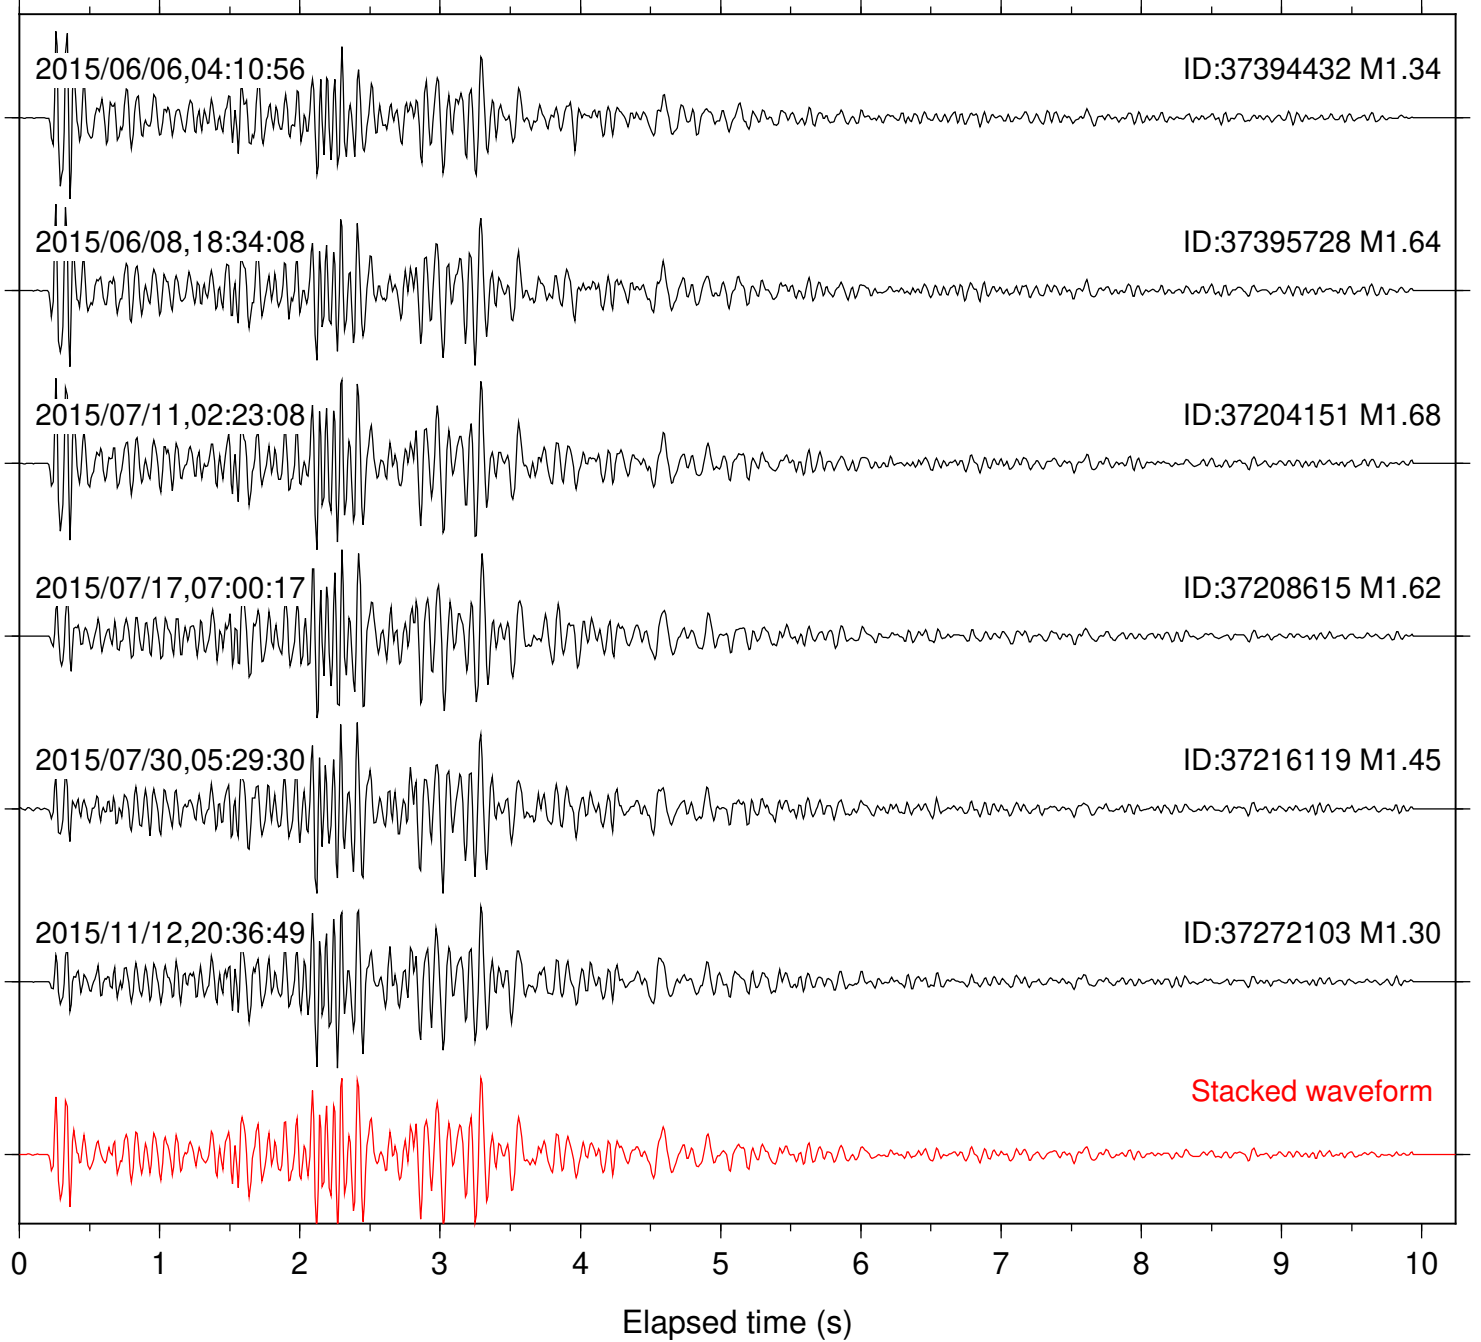

Focal depth: 8.23 km

Station: FRD Com: HHZ

Focal depth: 8.23 km

Station: HMT2 Com: HHZ

Focal depth: 8.23 km

Station: KNW Com: HHZ

Focal depth: 8.23 km

Station: LVA2 Com: HHZ

Focal depth: 8.23 km

Station: PFO Com: HHZ

Focal depth: 8.23 km

Station: PLM Com: HHZ

Focal depth: 8.23 km

Station: POB2 Com: HHZ

Focal depth: 8.23 km

Station: RDM Com: HHZ

Focal depth: 8.23 km

2015/07/17,07:00:17

ID:37208615 M1.62

2015/07/30,05:29:30

ID:37216119 M1.45

2015/11/12,20:36:49

ID:37272103 M1.30

Stacked waveform

0 1 2 3 4 5 6 7 8 9 10
Elapsed time (s)

Station: RRSP Com: HHZ

Focal depth: 8.23 km

Station: SND Com: HHZ

Focal depth: 8.23 km

Station: WMC Com: HHZ

Focal depth: 8.27 km