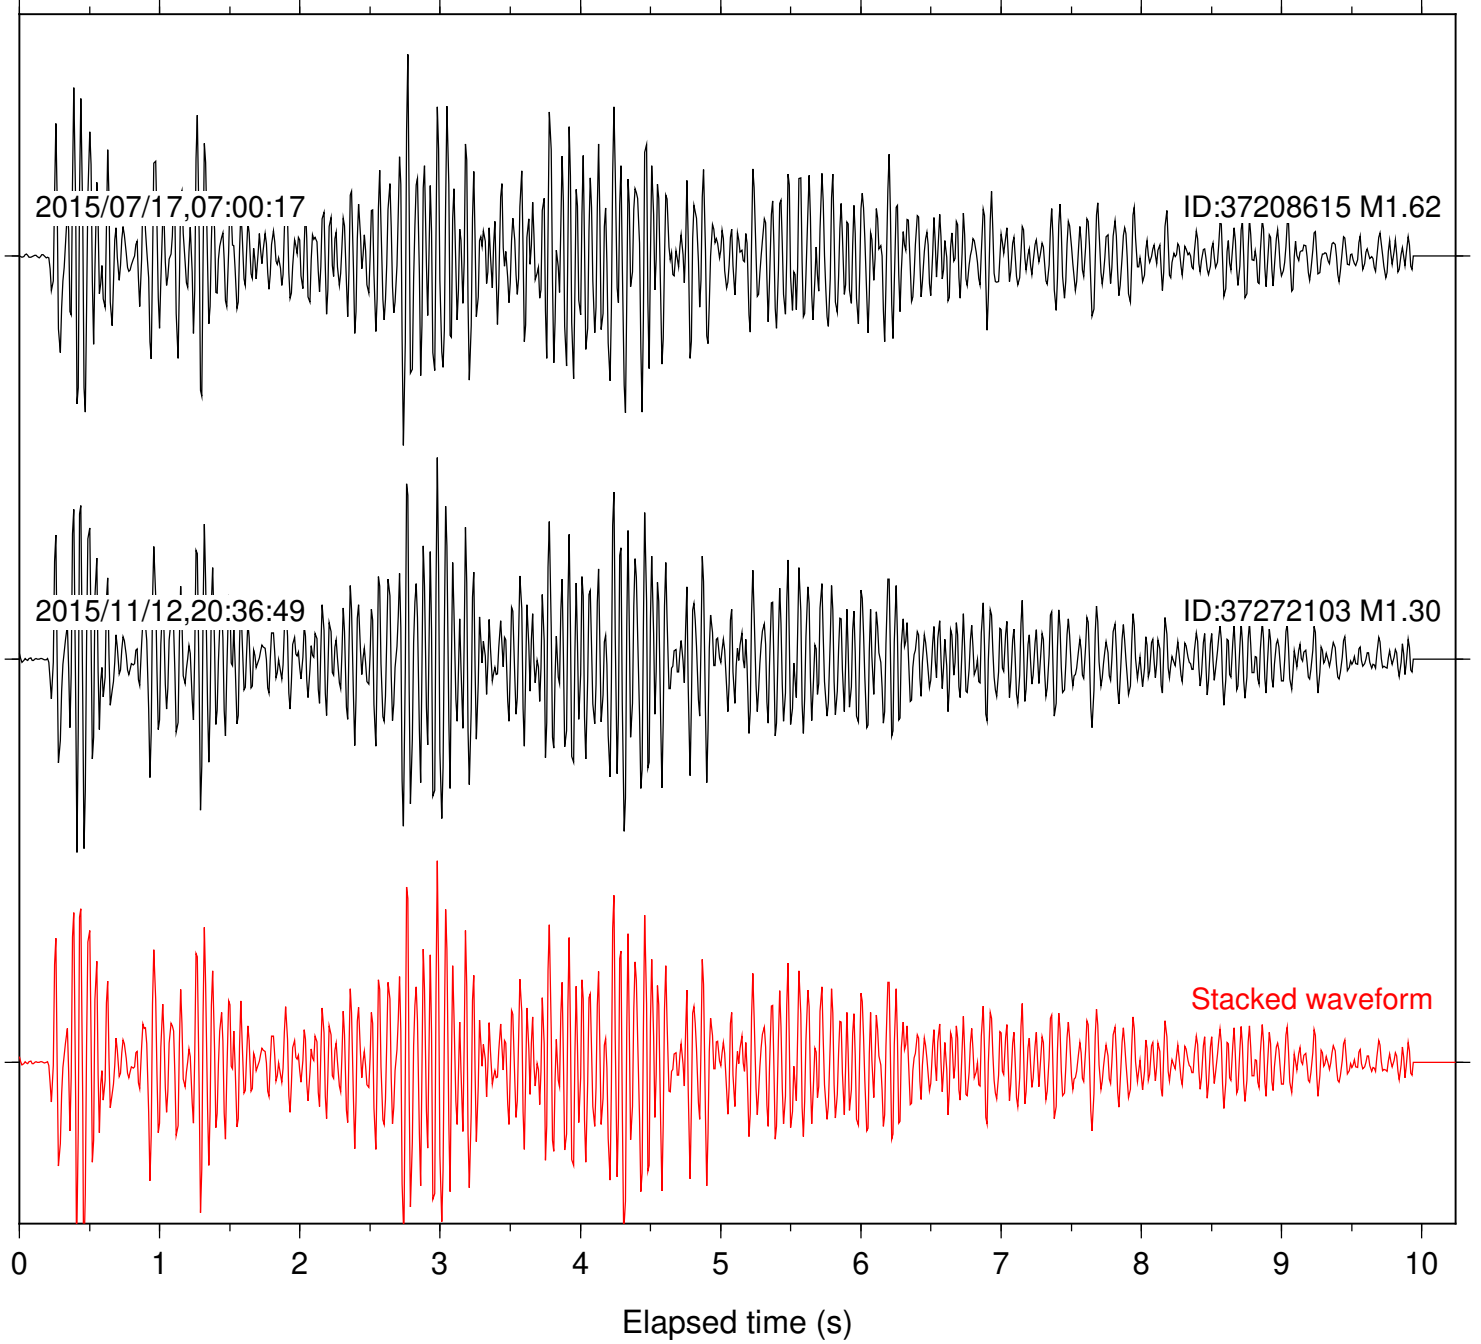

Focal depth: 8.23 km

Station: FRD Com: HHZ

Focal depth: 8.23 km

Station: HMT2 Com: HHZ

Focal depth: 8.23 km

Station: KNW Com: HHZ

Focal depth: 8.23 km

Station: LVA2 Com: HHZ

Focal depth: 8.23 km

Station: PFO Com: HHZ

Focal depth: 8.23 km

Station: PLM Com: HHZ

Focal depth: 8.23 km

Station: POB2 Com: HHZ

Focal depth: 8.23 km

Station: RDM Com: HHZ

Focal depth: 8.23 km

2015/07/17,07:00:17

ID:37208615 M1.62

2015/07/30,05:29:30

ID:37216119 M1.45

2015/11/12,20:36:49

ID:37272103 M1.30

Stacked waveform

0 1 2 3 4 5 6 7 8 9 10
Elapsed time (s)

Station: RRSP Com: HHZ

Focal depth: 8.23 km

Station: SND Com: HHZ

Focal depth: 8.23 km

Station: WMC Com: HHZ

Focal depth: 8.27 km