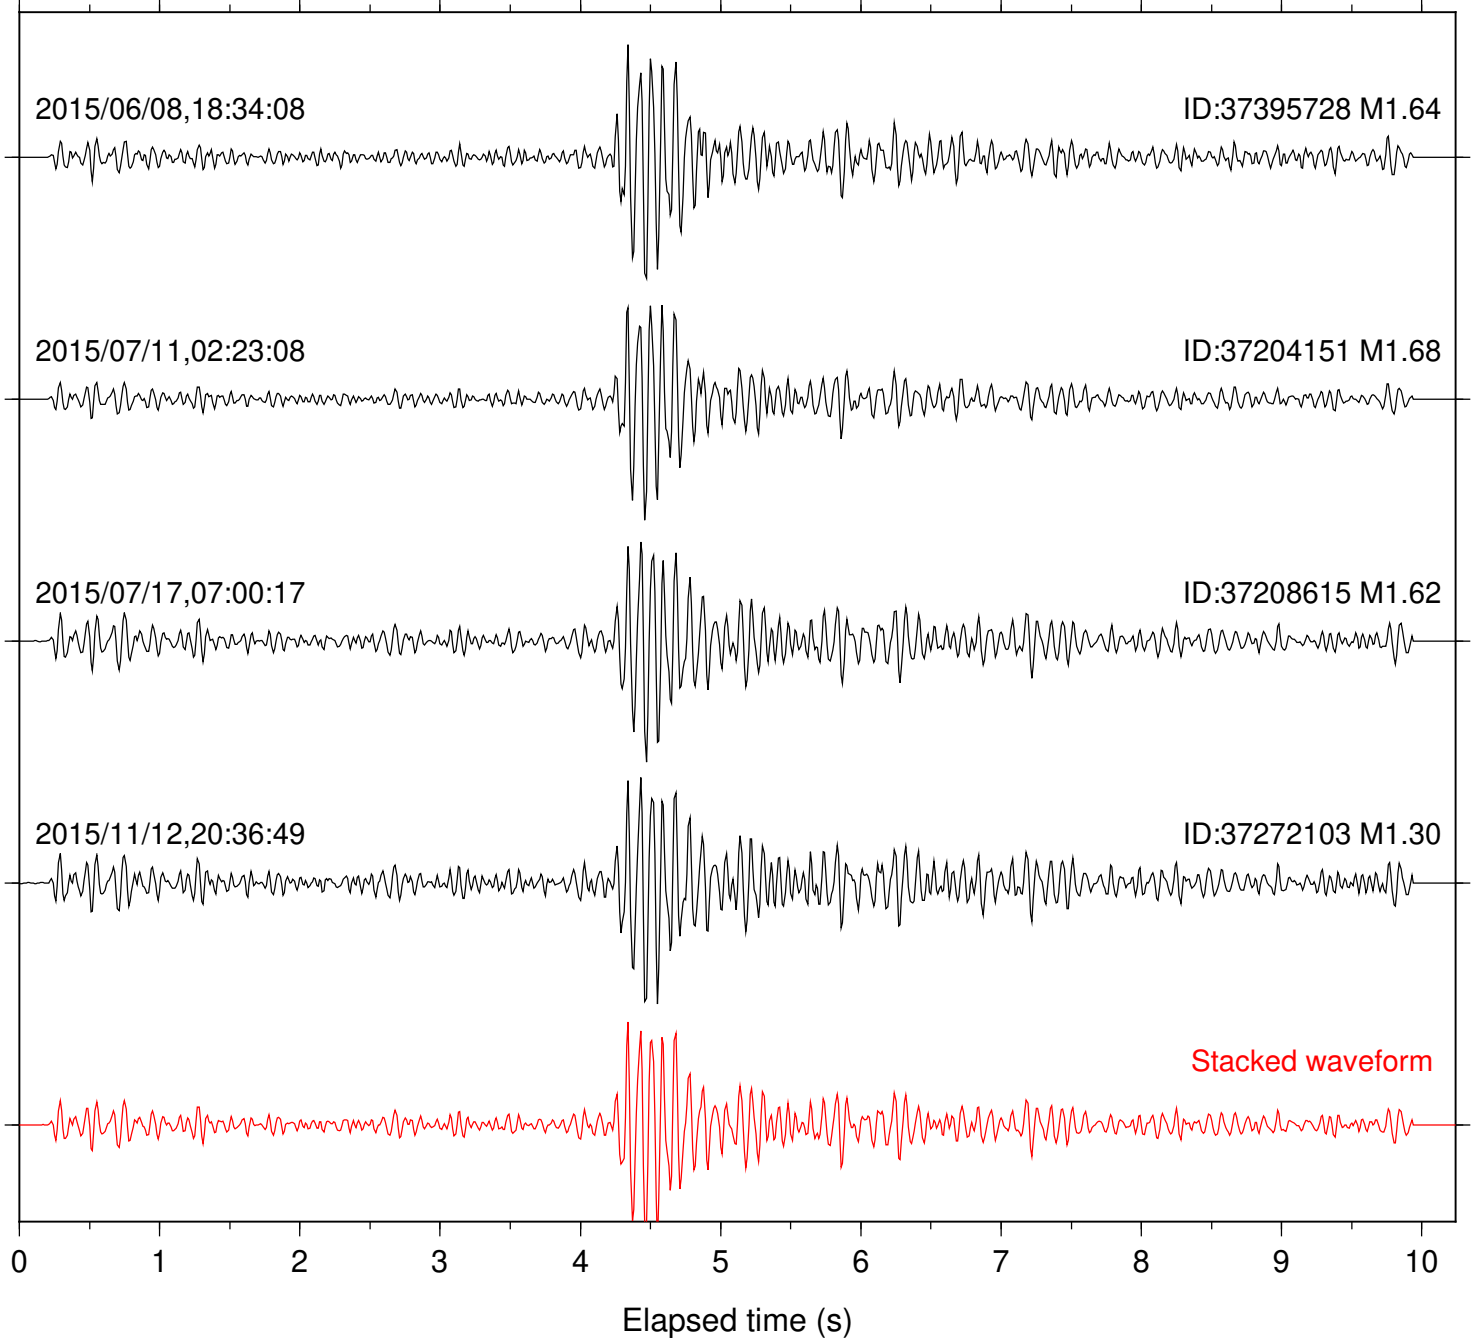

Station: B081 Com: EHZ

Focal depth: 8.23 km

Station: B082 Com: EHZ

Focal depth: 8.23 km

Station: B084 Com: EHZ

Focal depth: 8.23 km

Station: B086 Com: EHZ

Focal depth: 8.23 km

Station: B087 Com: EHZ

Focal depth: 8.23 km

Station: B088 Com: EHZ

Focal depth: 8.23 km

Station: B093 Com: EHZ

Focal depth: 8.23 km

Station: B946 Com: EHZ

Focal depth: 8.23 km

Focal depth: 8.23 km

Station: FRD Com: HHZ

Focal depth: 8.23 km

Station: HMT2 Com: HHZ

Focal depth: 8.23 km

Station: KNW Com: HHZ

Focal depth: 8.23 km

Station: LVA2 Com: HHZ

0 1 2 3 4 5 6 7 8 9 10
Elapsed time (s)

Station: RRSP Com: HHZ

Focal depth: 8.23 km

Station: SND Com: HHZ

Focal depth: 8.23 km

Station: WMC Com: HHZ

Focal depth: 8.27 km