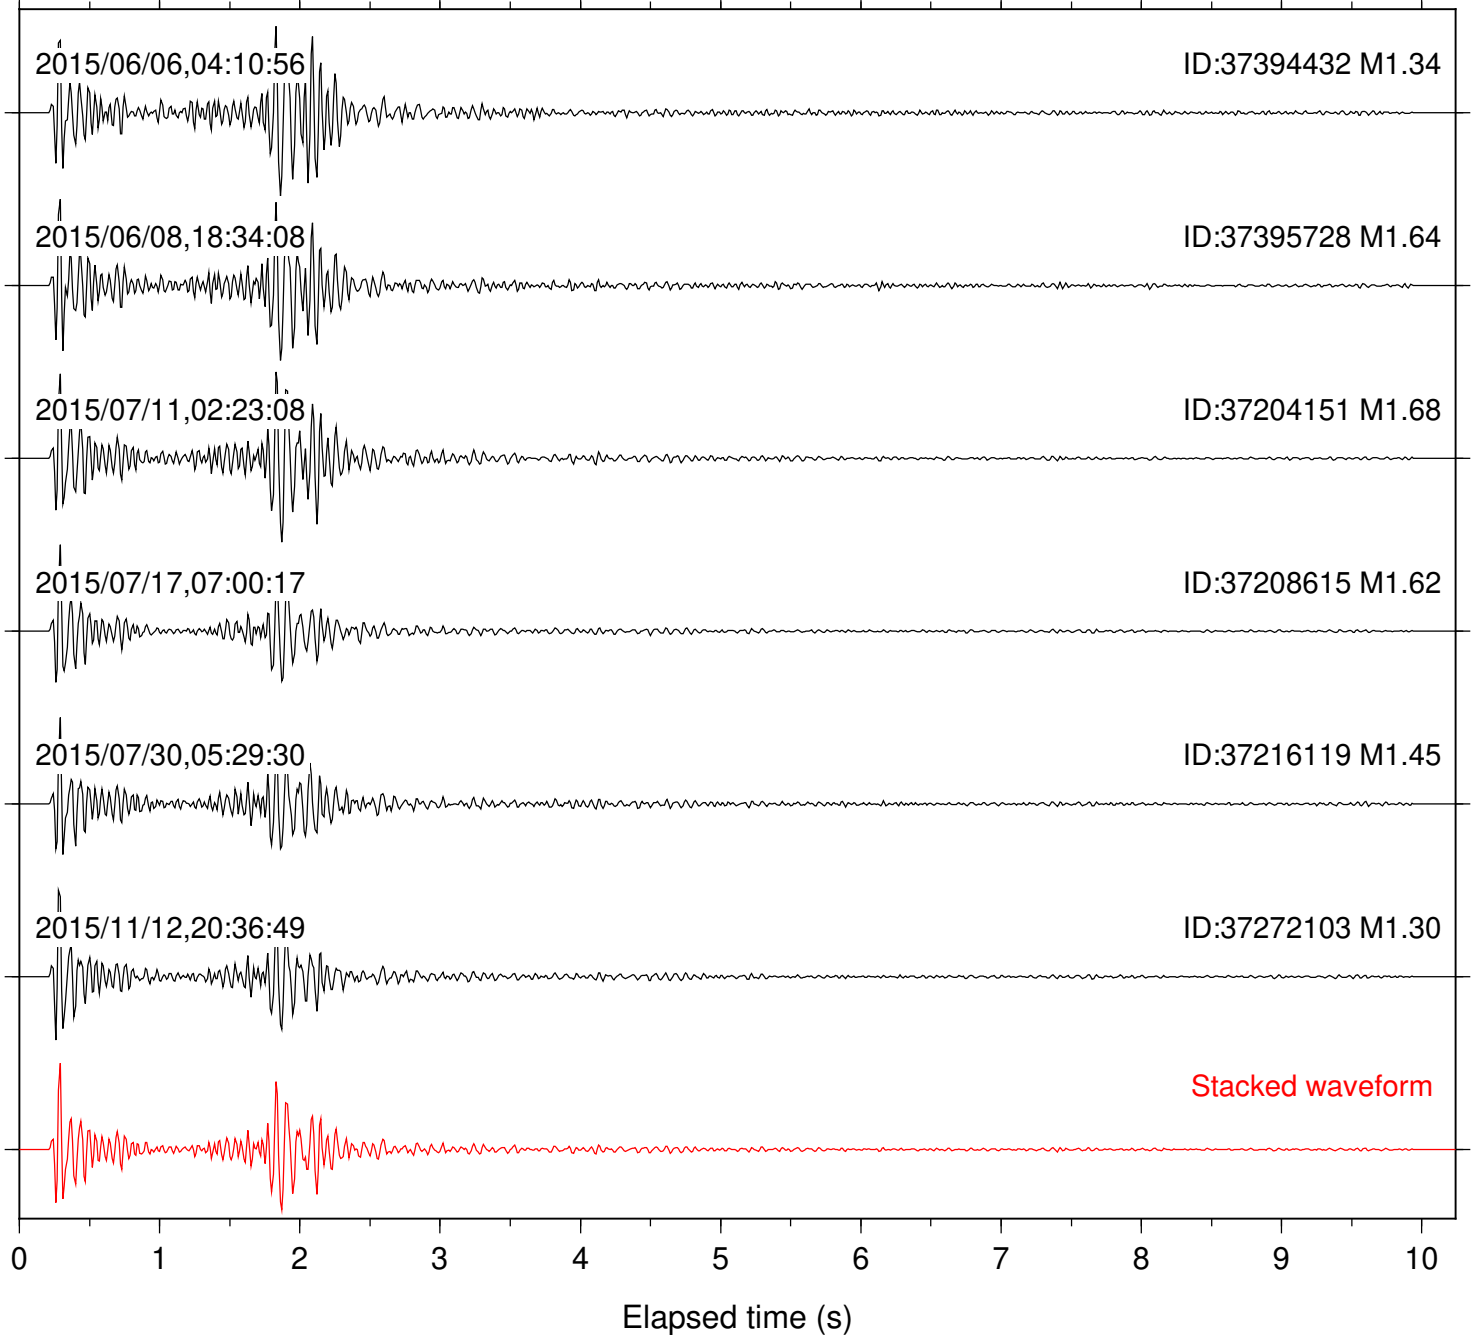

Station: B087 Com: EHZ

Focal depth: 8.23 km

Station: B088 Com: EHZ

Focal depth: 8.23 km

Station: B093 Com: EHZ

Focal depth: 8.23 km

Station: B946 Com: EHZ

Focal depth: 8.23 km

Station: BAC Com: EHZ

Focal depth: 8.23 km

Station: BZN Com: HHZ

Focal depth: 8.23 km

Station: CRY Com: HHZ

Focal depth: 8.23 km

Station: DGR Com: HHZ

Focal depth: 8.23 km

Focal depth: 8.23 km

Station: FRD Com: HHZ

Focal depth: 8.23 km

Station: HMT2 Com: HHZ

Focal depth: 8.23 km

Station: KNW Com: HHZ

Focal depth: 8.23 km

Station: LVA2 Com: HHZ

Focal depth: 8.23 km

Station: PFO Com: HHZ

Focal depth: 8.23 km

Station: PLM Com: HHZ

Focal depth: 8.23 km

Station: POB2 Com: HHZ

Focal depth: 8.23 km

Station: RDM Com: HHZ