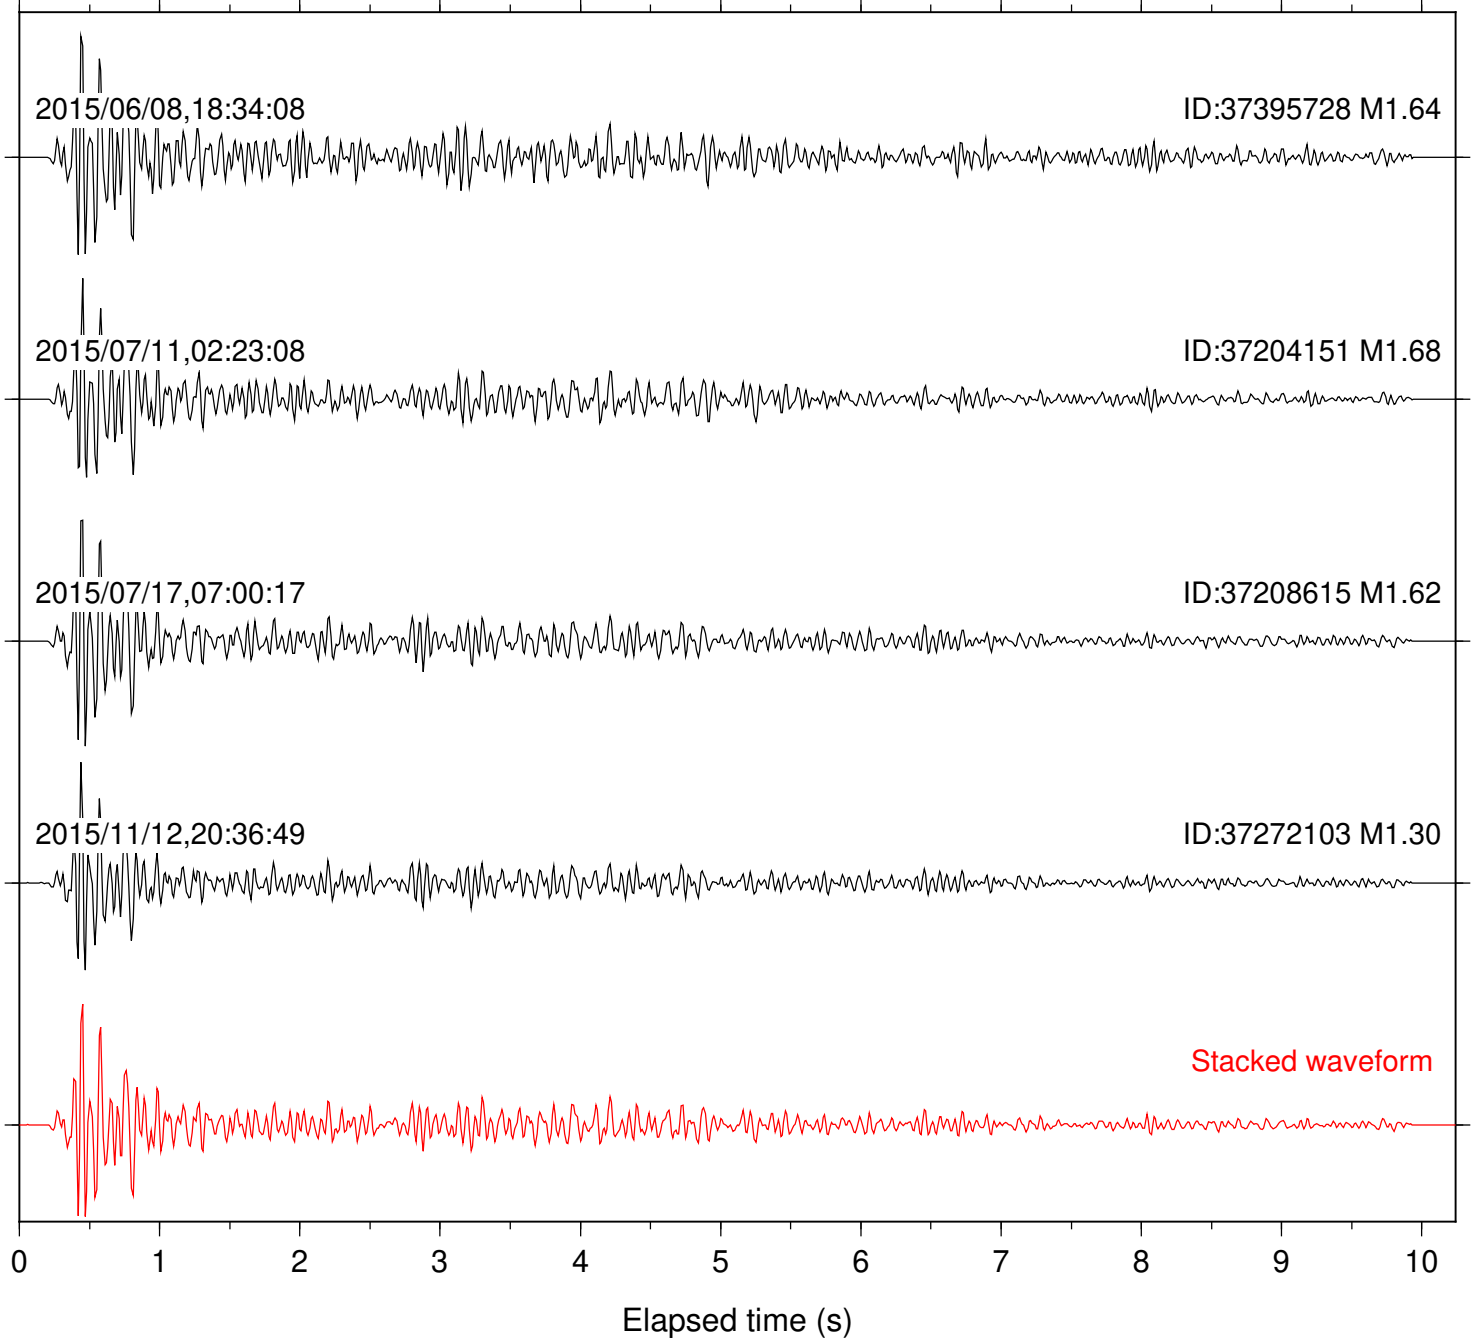

Station: B081 Com: EHZ

Focal depth: 8.23 km

Station: B082 Com: EHZ

Focal depth: 8.23 km

Station: B084 Com: EHZ

Focal depth: 8.23 km

Station: B086 Com: EHZ

Focal depth: 8.23 km

Station: B087 Com: EHZ

Focal depth: 8.23 km

Station: B088 Com: EHZ

Focal depth: 8.23 km

Station: B093 Com: EHZ

Focal depth: 8.23 km

Station: B946 Com: EHZ

Focal depth: 8.23 km

Station: BAC Com: EHZ

Focal depth: 8.23 km

Station: BZN Com: HHZ

Focal depth: 8.23 km

Station: CRY Com: HHZ

Focal depth: 8.23 km

Station: DGR Com: HHZ

Focal depth: 8.23 km

Focal depth: 8.23 km

Station: FRD Com: HHZ

Focal depth: 8.23 km

Station: HMT2 Com: HHZ

Focal depth: 8.23 km

Station: KNW Com: HHZ

Focal depth: 8.23 km

Station: LVA2 Com: HHZ