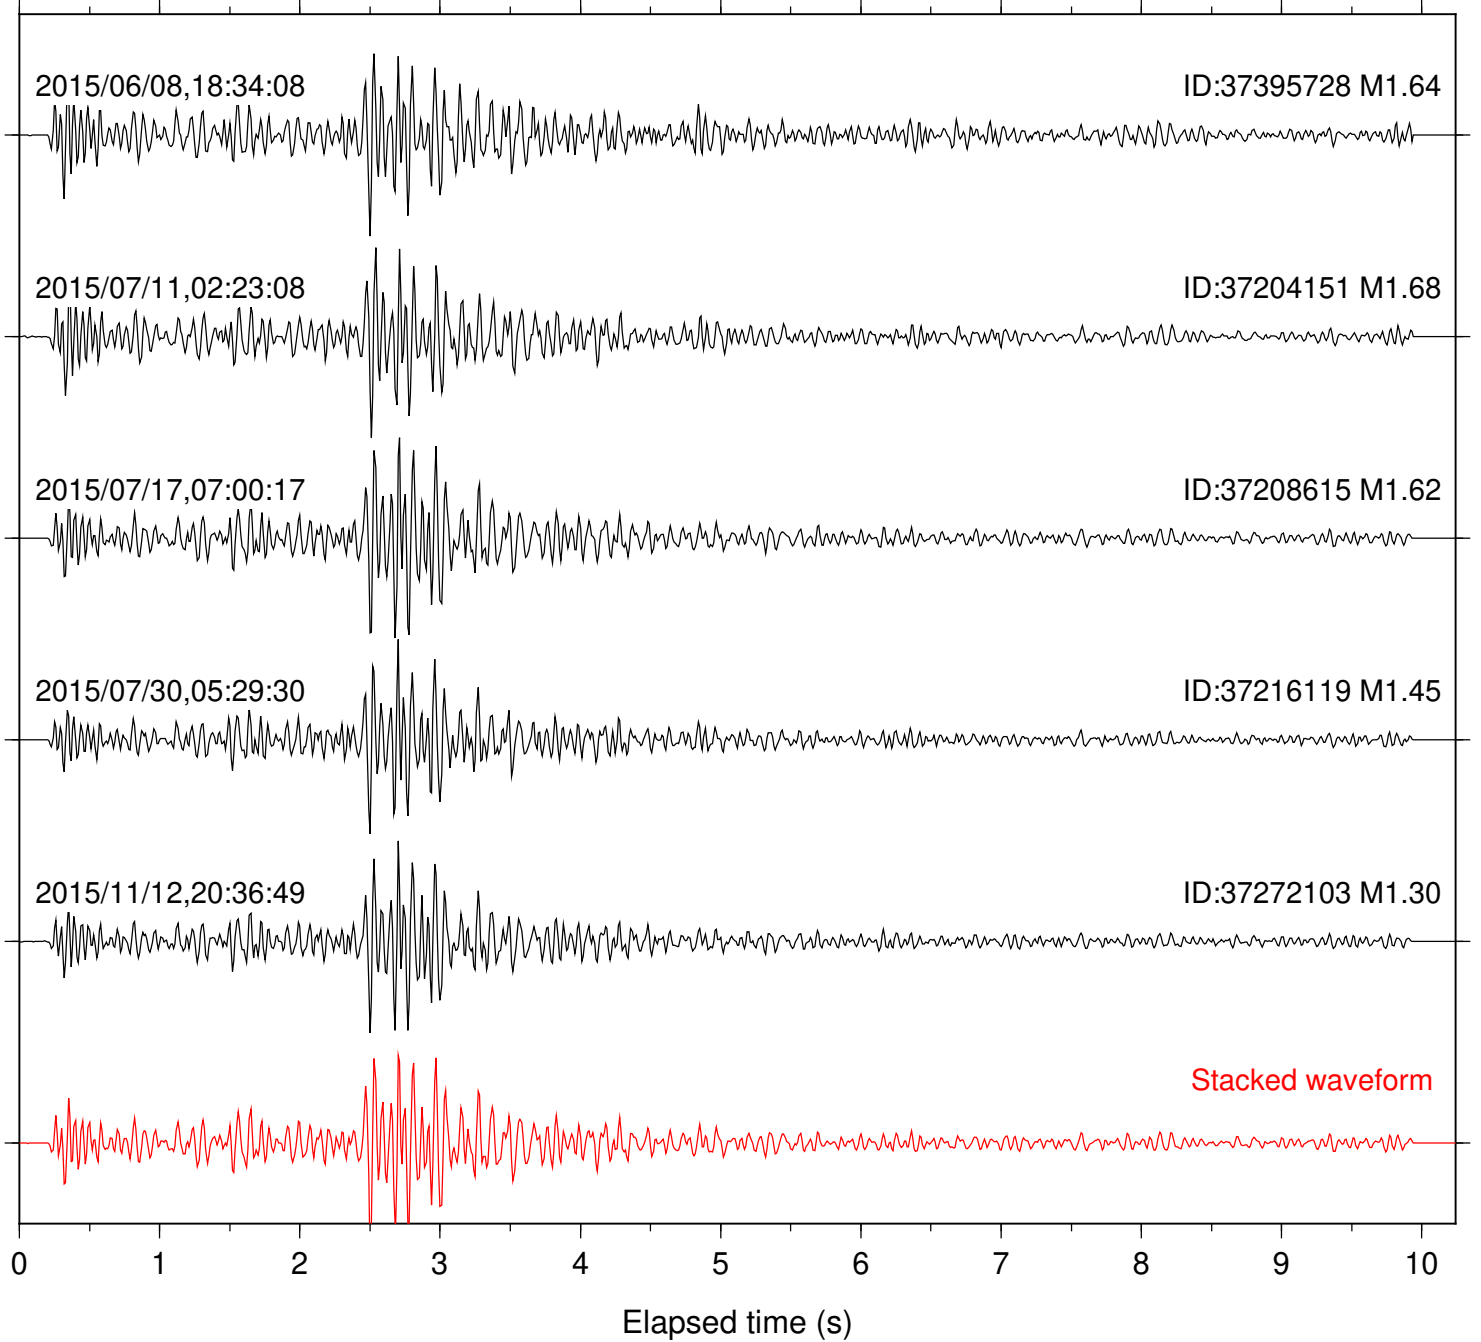

Station: B081 Com: EHZ

Focal depth: 8.23 km

Station: B082 Com: EHZ

Focal depth: 8.23 km

Station: B084 Com: EHZ

Focal depth: 8.23 km

Station: B086 Com: EHZ

Focal depth: 8.23 km

Station: B087 Com: EHZ

Focal depth: 8.23 km

Station: B088 Com: EHZ

Focal depth: 8.23 km

Station: B093 Com: EHZ

Focal depth: 8.23 km

Station: B946 Com: EHZ

Focal depth: 8.23 km

Focal depth: 8.23 km

Station: FRD Com: HHZ

Focal depth: 8.23 km

Station: HMT2 Com: HHZ

Focal depth: 8.23 km

Station: KNW Com: HHZ

Focal depth: 8.23 km

Station: LVA2 Com: HHZ

0 1 2 3 4 5 6 7 8 9 10
Elapsed time (s)

Station: RRSP Com: HHZ

Focal depth: 8.23 km

Station: SND Com: HHZ

Focal depth: 8.23 km

Station: WMC Com: HHZ

Focal depth: 8.27 km