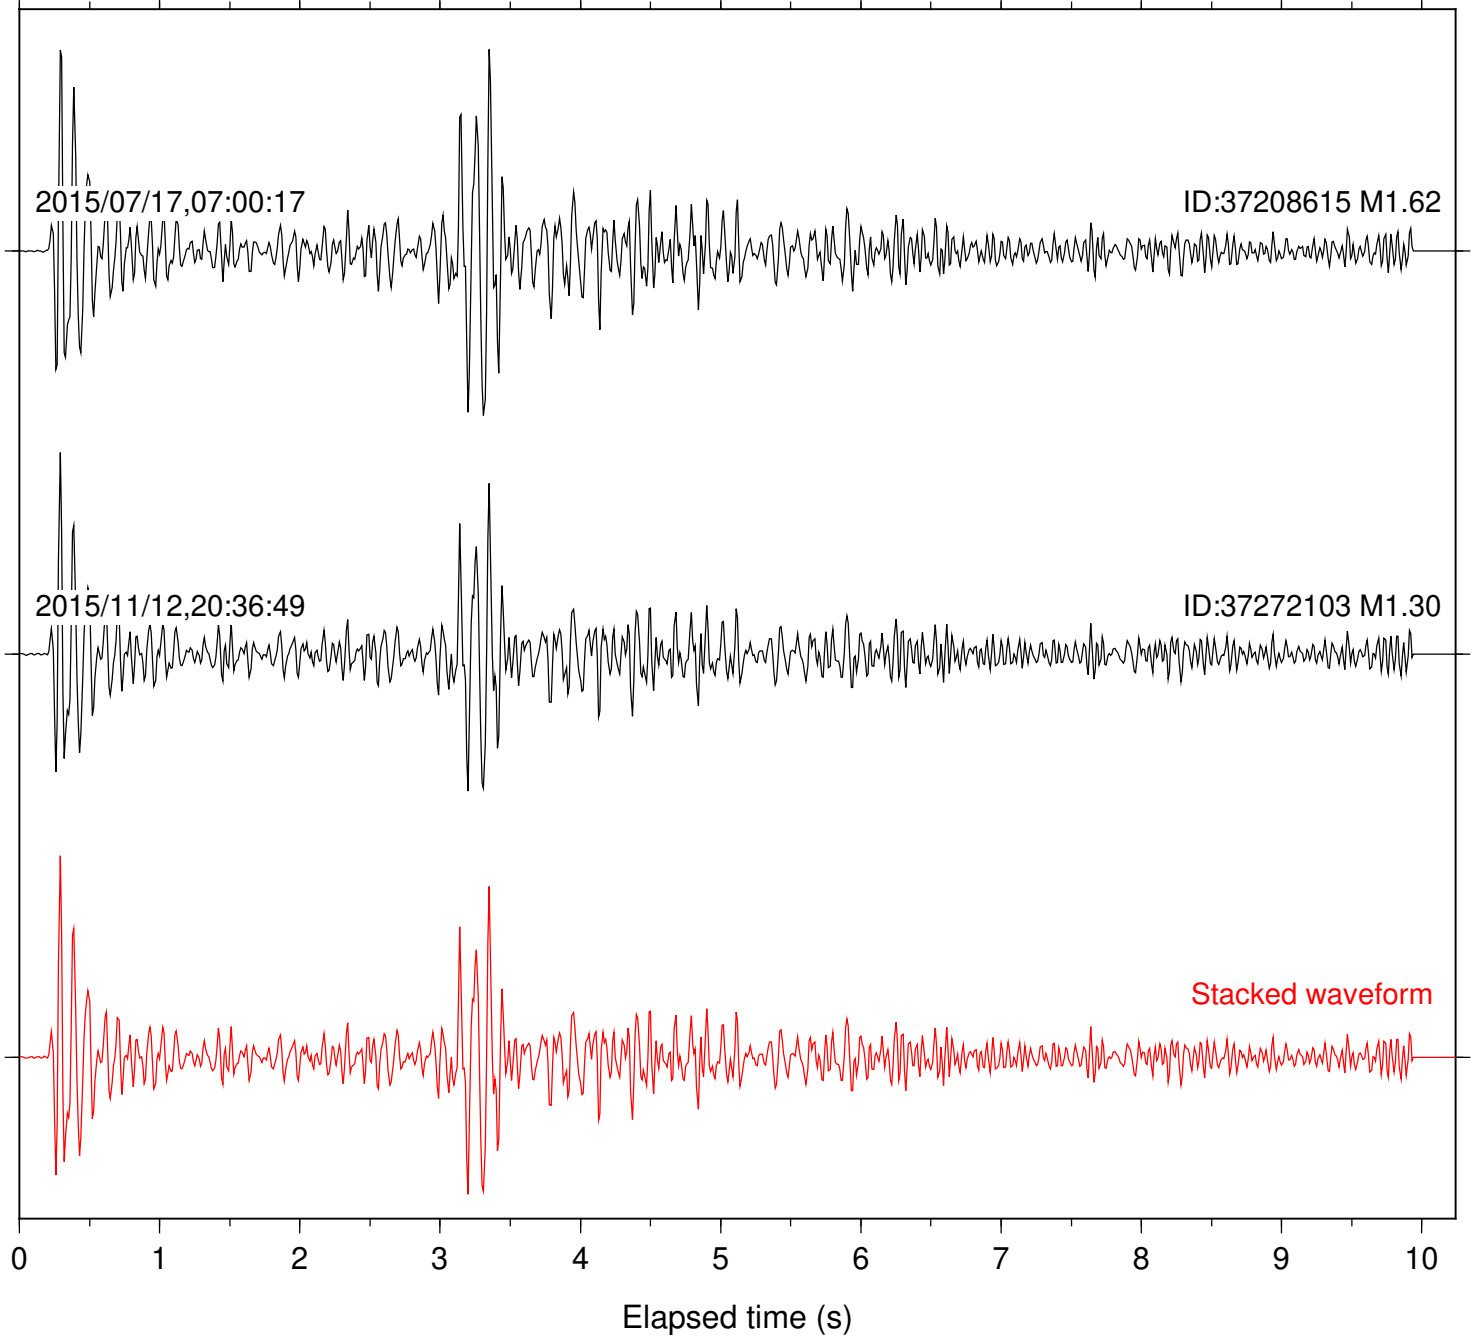

Station: B081 Com: EHZ

Focal depth: 8.23 km

Station: B082 Com: EHZ

Focal depth: 8.23 km

Station: B084 Com: EHZ

Focal depth: 8.23 km

Station: B086 Com: EHZ

Focal depth: 8.23 km

Station: B087 Com: EHZ

Focal depth: 8.23 km

Station: B088 Com: EHZ

Focal depth: 8.23 km

Station: B093 Com: EHZ

Focal depth: 8.23 km

Station: B946 Com: EHZ

Focal depth: 8.23 km

Station: BAC Com: EHZ

Focal depth: 8.23 km

Station: BZN Com: HHZ

Focal depth: 8.23 km

Station: CRY Com: HHZ

Focal depth: 8.23 km

Station: DGR Com: HHZ

Focal depth: 8.23 km

Focal depth: 8.23 km

Station: FRD Com: HHZ

Focal depth: 8.23 km

Station: HMT2 Com: HHZ

Focal depth: 8.23 km

Station: KNW Com: HHZ

Focal depth: 8.23 km

Station: LVA2 Com: HHZ