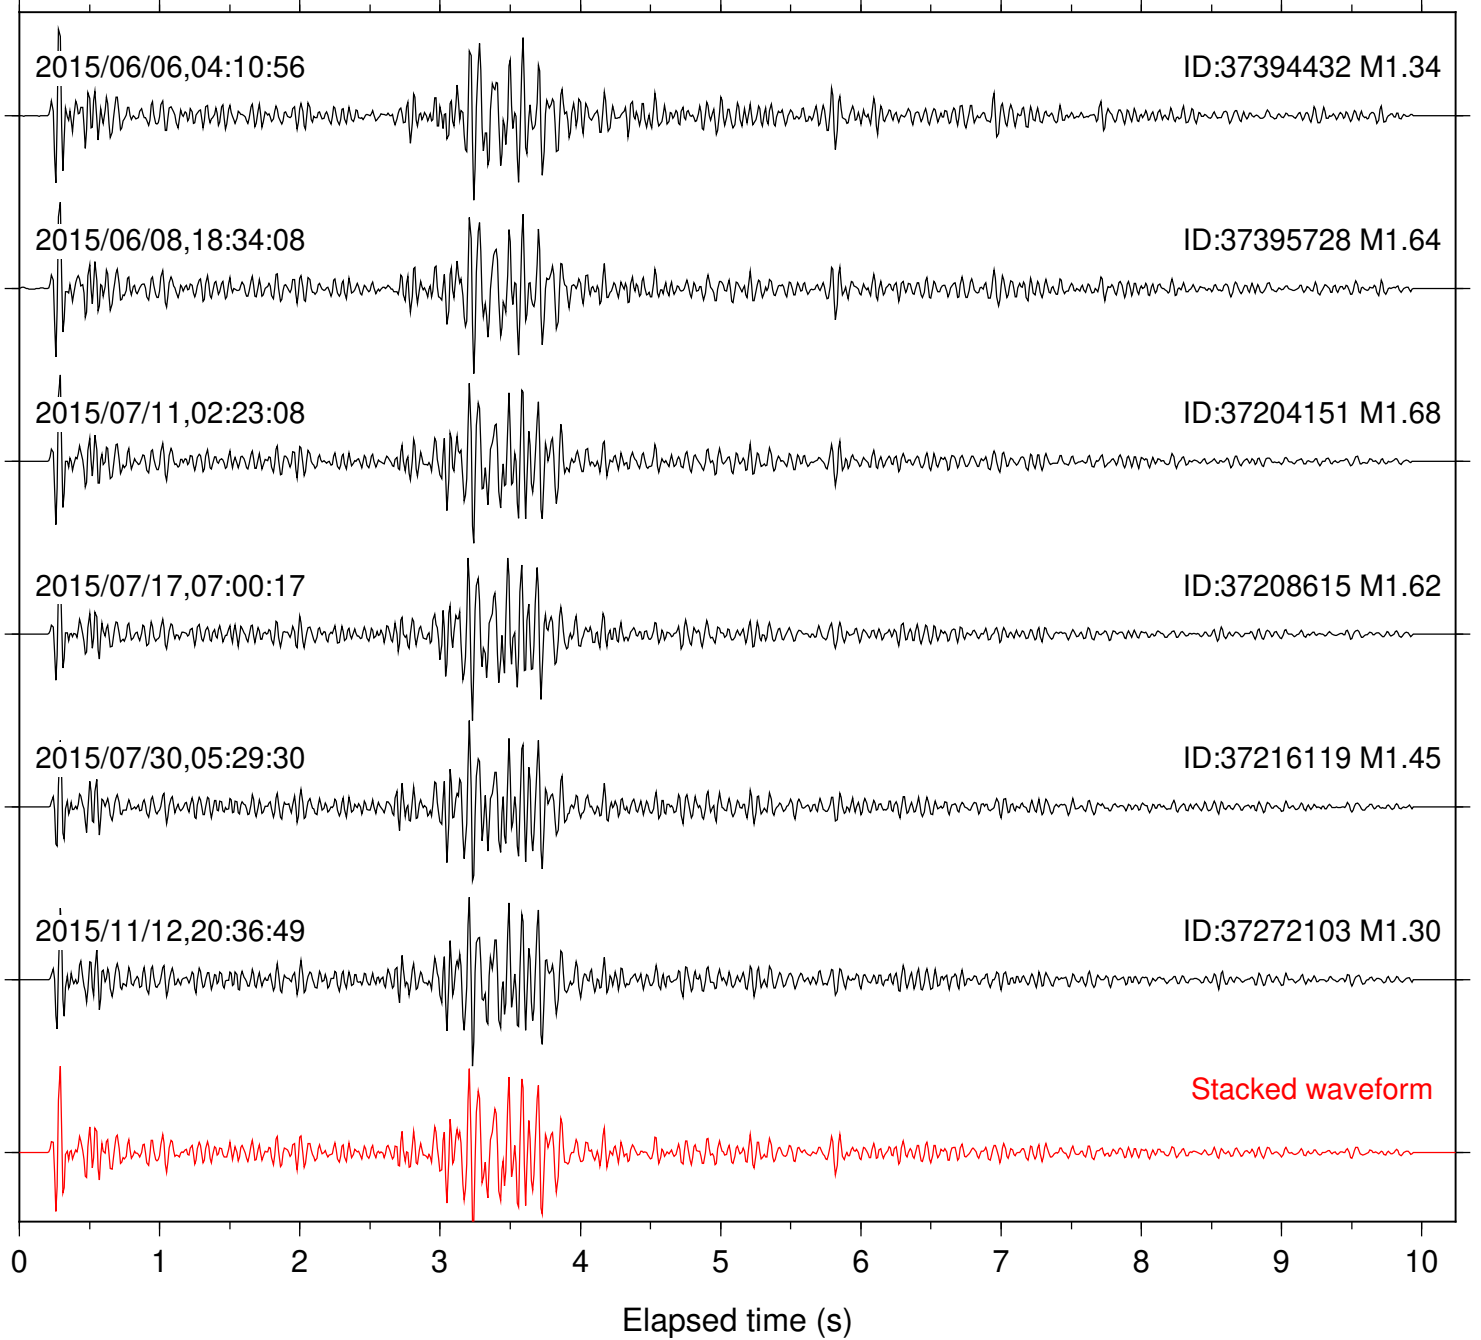

Focal depth: 8.23 km

Station: FRD Com: HHZ

Focal depth: 8.23 km

Station: HMT2 Com: HHZ

Focal depth: 8.23 km

Station: KNW Com: HHZ

Focal depth: 8.23 km

Station: LVA2 Com: HHZ

Focal depth: 8.23 km

Station: PFO Com: HHZ

Focal depth: 8.23 km

Station: PLM Com: HHZ

Focal depth: 8.23 km

Station: POB2 Com: HHZ

Focal depth: 8.23 km

Station: RDM Com: HHZ

Focal depth: 8.23 km

2015/07/17,07:00:17

ID:37208615 M1.62

2015/07/30,05:29:30

ID:37216119 M1.45

2015/11/12,20:36:49

ID:37272103 M1.30

Stacked waveform

0 1 2 3 4 5 6 7 8 9 10
Elapsed time (s)

Station: RRSP Com: HHZ

Focal depth: 8.23 km

Station: SND Com: HHZ

Focal depth: 8.23 km

Station: WMC Com: HHZ

Focal depth: 8.27 km