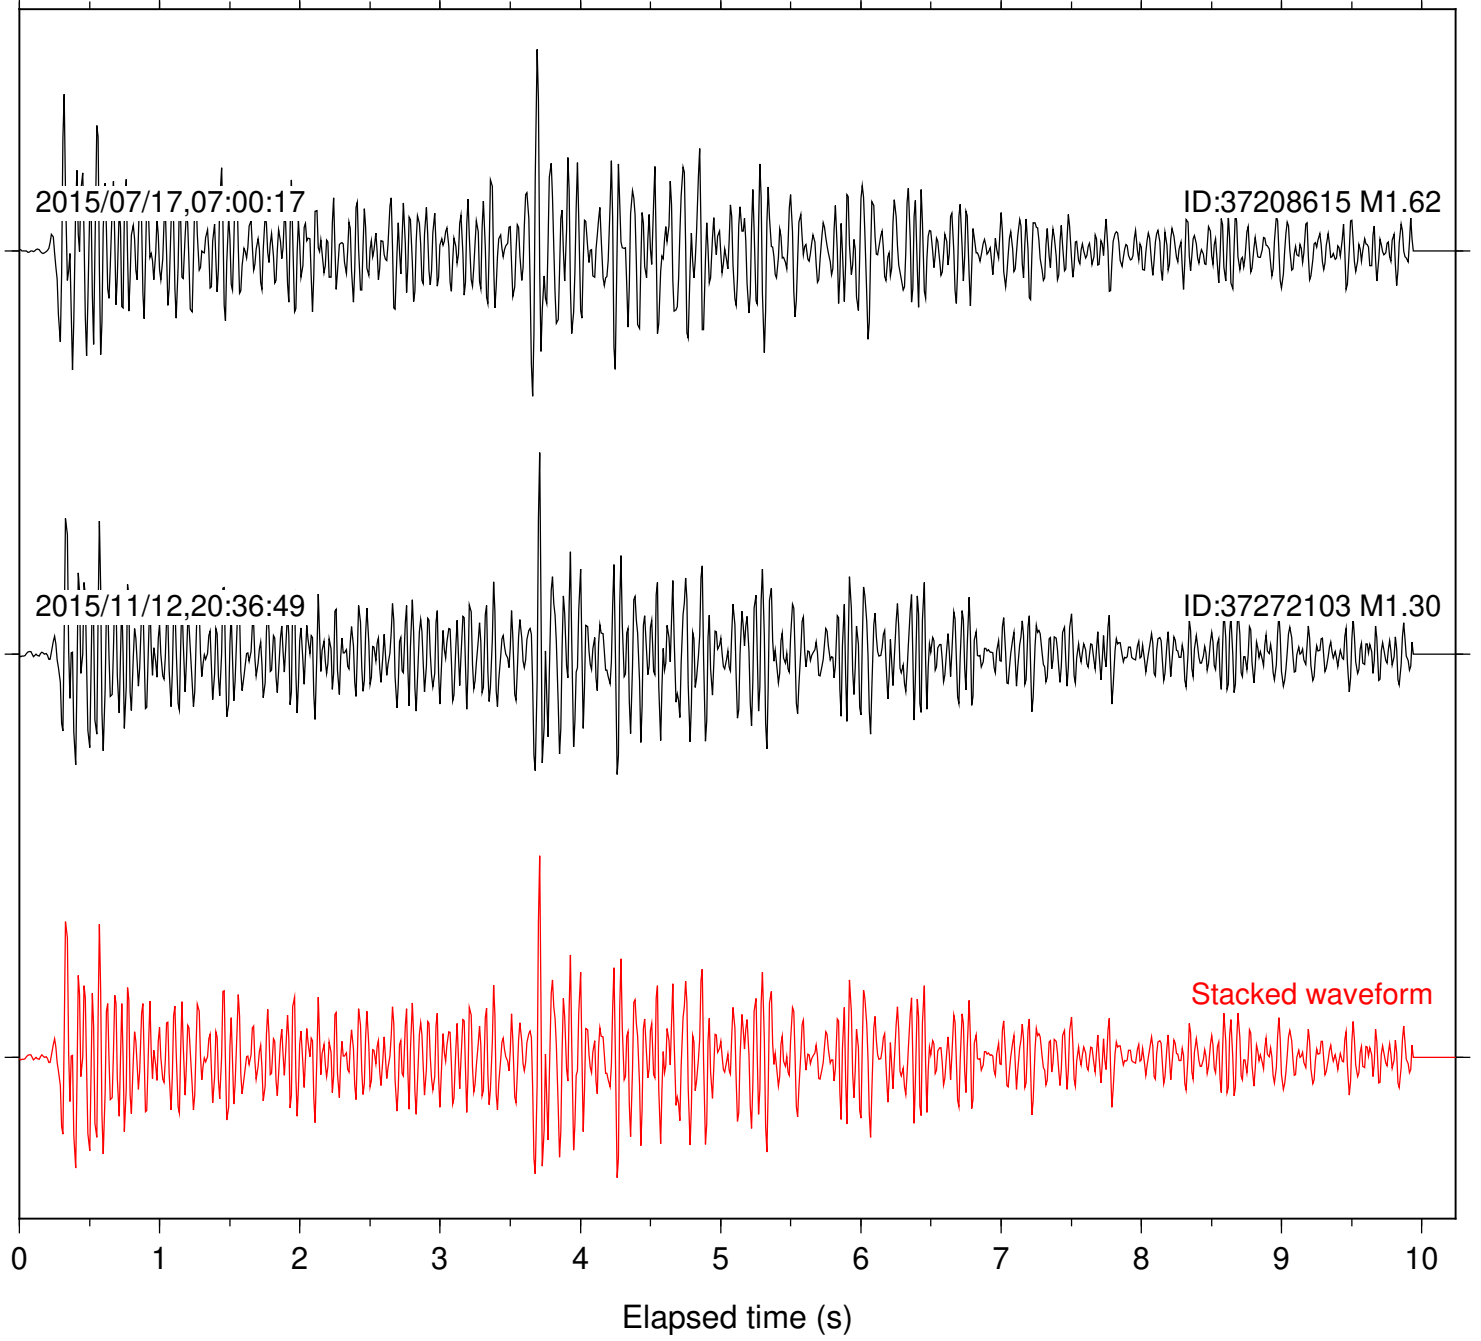

Station: B081 Com: EHZ

Focal depth: 8.23 km

Station: B082 Com: EHZ

Focal depth: 8.23 km

Station: B084 Com: EHZ

Focal depth: 8.23 km

Station: B086 Com: EHZ

Focal depth: 8.23 km

Station: B087 Com: EHZ

Focal depth: 8.23 km

Station: B088 Com: EHZ

Focal depth: 8.23 km

Station: B093 Com: EHZ

Focal depth: 8.23 km

Station: B946 Com: EHZ

Focal depth: 8.23 km

Focal depth: 8.23 km

Station: FRD Com: HHZ

Focal depth: 8.23 km

Station: HMT2 Com: HHZ

Focal depth: 8.23 km

Station: KNW Com: HHZ

Focal depth: 8.23 km

Station: LVA2 Com: HHZ

0 1 2 3 4 5 6 7 8 9 10
Elapsed time (s)

Station: RRSP Com: HHZ

Focal depth: 8.23 km

Station: SND Com: HHZ

Focal depth: 8.23 km

Station: WMC Com: HHZ

Focal depth: 8.27 km