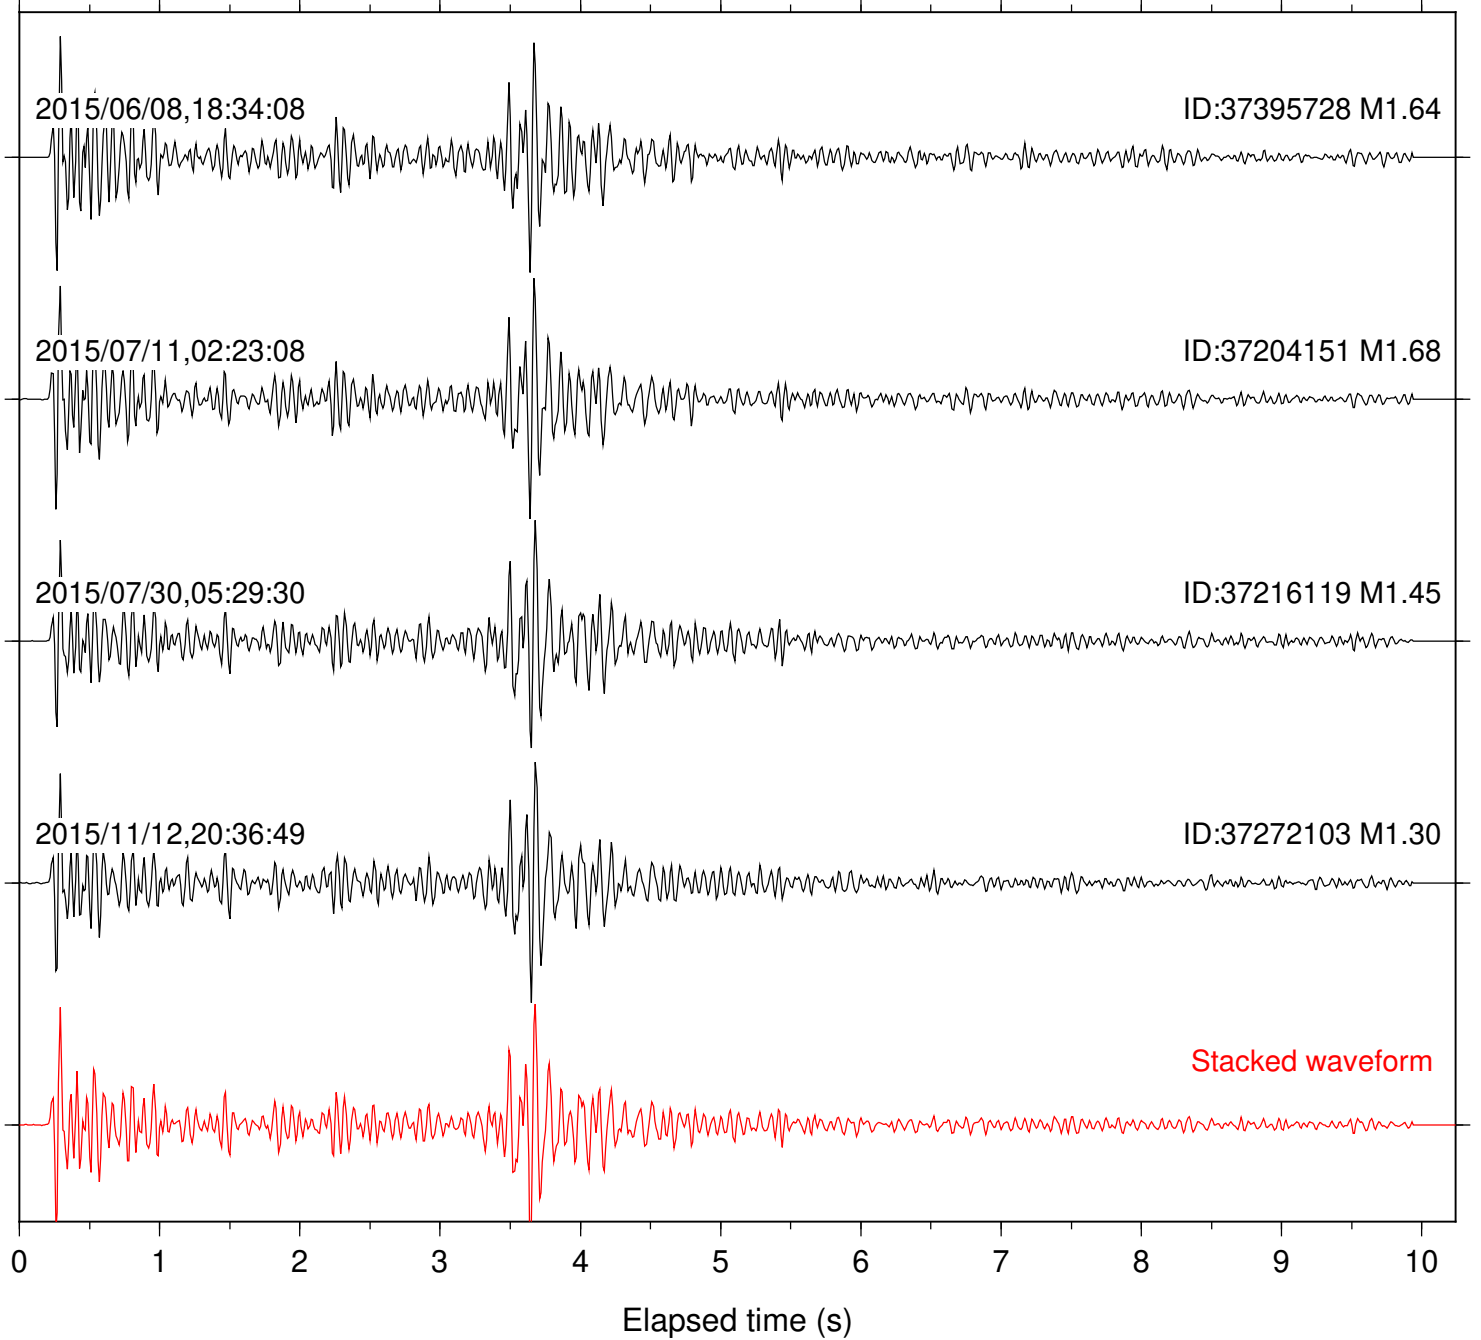

Station: B081 Com: EHZ

Focal depth: 8.23 km

Station: B082 Com: EHZ

Focal depth: 8.23 km

Station: B084 Com: EHZ

Focal depth: 8.23 km

Station: B086 Com: EHZ

Focal depth: 8.23 km

Station: B087 Com: EHZ

Focal depth: 8.23 km

Station: B088 Com: EHZ

Focal depth: 8.23 km

Station: B093 Com: EHZ

Focal depth: 8.23 km

Station: B946 Com: EHZ

Focal depth: 8.23 km

Focal depth: 8.23 km

Station: FRD Com: HHZ

Focal depth: 8.23 km

Station: HMT2 Com: HHZ

Focal depth: 8.23 km

Station: KNW Com: HHZ

Focal depth: 8.23 km

Station: LVA2 Com: HHZ

0 1 2 3 4 5 6 7 8 9 10
Elapsed time (s)

Station: RRSP Com: HHZ

Focal depth: 8.23 km

Station: SND Com: HHZ

Focal depth: 8.23 km

Station: WMC Com: HHZ

Focal depth: 8.27 km