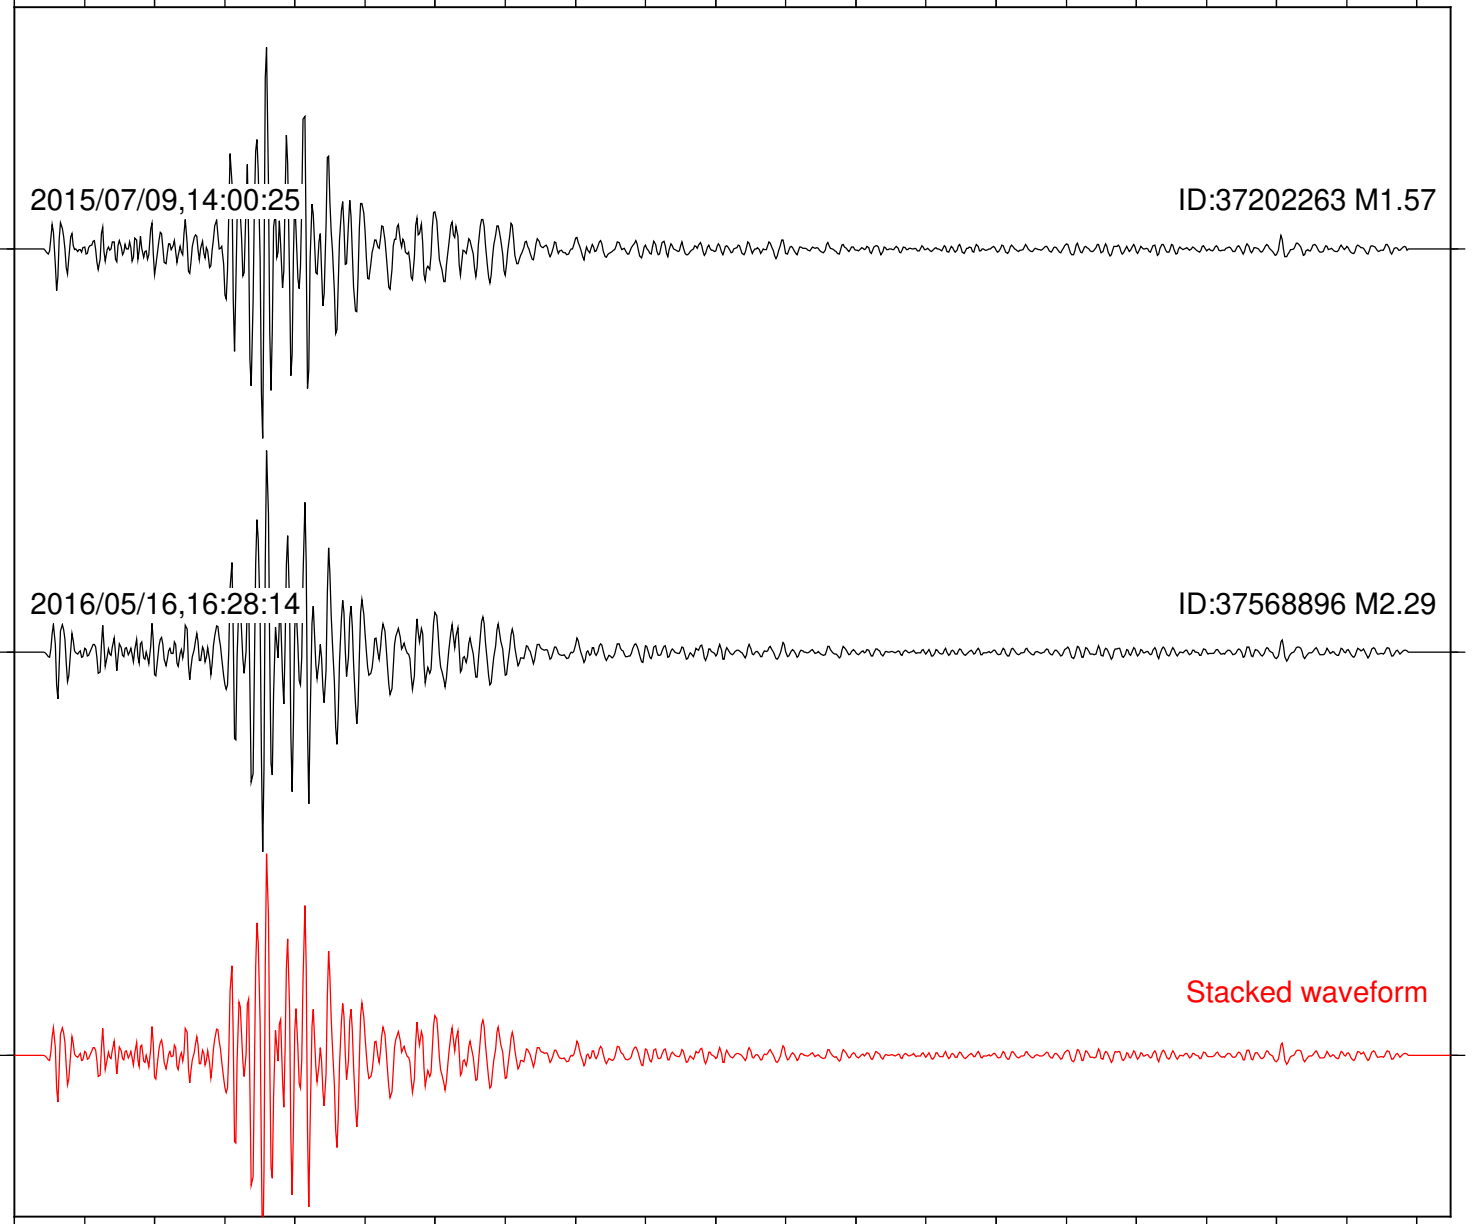

Station: B093 Com: EHZ

Focal depth: 9.26 km

2015/07/09,14:00:25

ID:37202263 M1.57

2016/05/16,16:28:14

ID:37568896 M2.29

Stacked waveform

0 1 2 3 4 5 6 7 8 9 10
Elapsed time (s)

Station: BAC Com: EHZ

Focal depth: 9.26 km

2015/07/09,14:00:25

ID:37202263 M1.57

2016/05/16,16:28:14

ID:37568896 M2.29

Stacked waveform

0 1 2 3 4 5 6 7 8 9 10
Elapsed time (s)

Station: DGR Com: HHZ

Focal depth: 9.26 km

Station: FRD Com: HHZ

Focal depth: 9.26 km

2015/07/09,14:00:25

ID:37202263 M1.57

2016/05/16,16:28:14

ID:37568896 M2.29

Stacked waveform

0 1 2 3 4 5 6 7 8 9 10
Elapsed time (s)

Station: HMT2 Com: HHZ

Focal depth: 9.26 km

Station: SMER Com: HHZ

Focal depth: 9.26 km