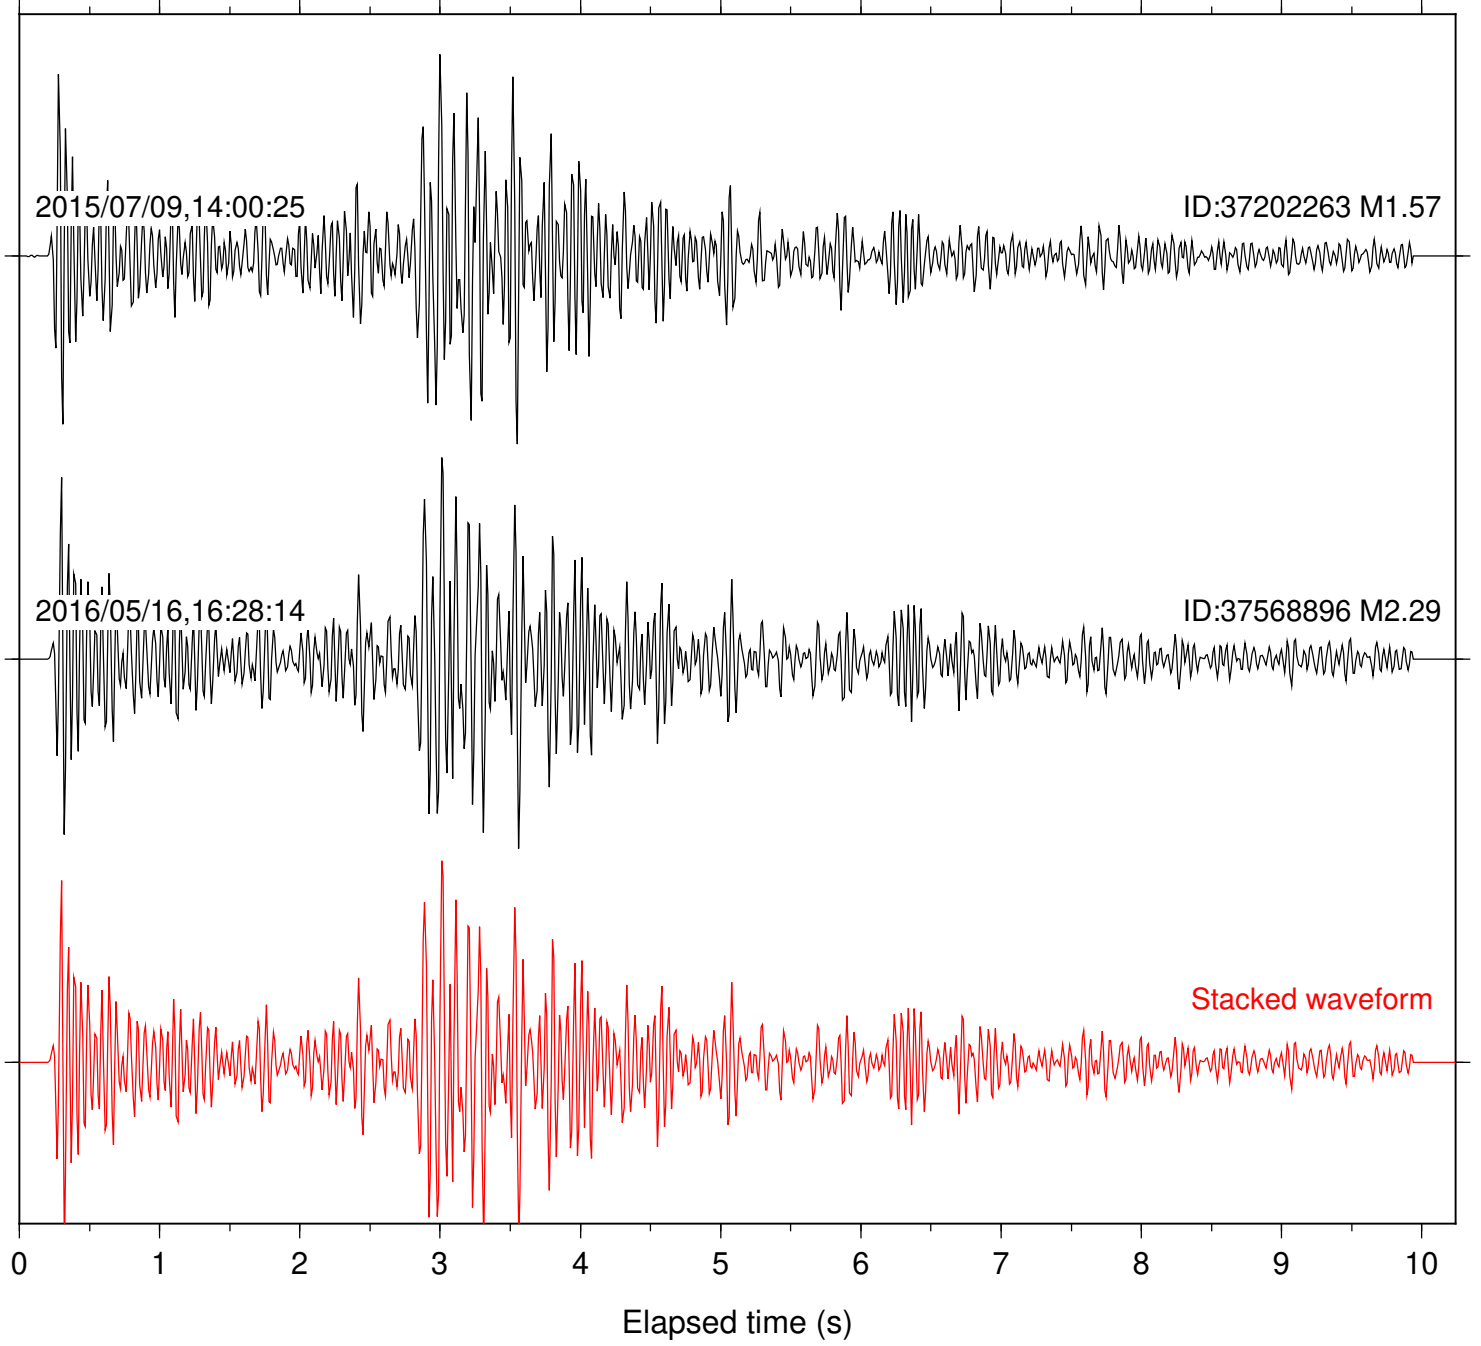

Station: B093 Com: EHZ

Focal depth: 9.26 km

2015/07/09,14:00:25

ID:37202263 M1.57

2016/05/16,16:28:14

ID:37568896 M2.29

Stacked waveform

0 1 2 3 4 5 6 7 8 9 10
Elapsed time (s)

Station: BAC Com: EHZ

Focal depth: 9.26 km

2015/07/09,14:00:25

ID:37202263 M1.57

2016/05/16,16:28:14

ID:37568896 M2.29

Stacked waveform

0 1 2 3 4 5 6 7 8 9 10
Elapsed time (s)

Station: DGR Com: HHZ

Focal depth: 9.26 km

Station: FRD Com: HHZ

Focal depth: 9.26 km

2015/07/09,14:00:25

ID:37202263 M1.57

2016/05/16,16:28:14

ID:37568896 M2.29

Stacked waveform

0 1 2 3 4 5 6 7 8 9 10
Elapsed time (s)

Station: HMT2 Com: HHZ

Focal depth: 9.26 km

Station: SMER Com: HHZ

Focal depth: 9.26 km