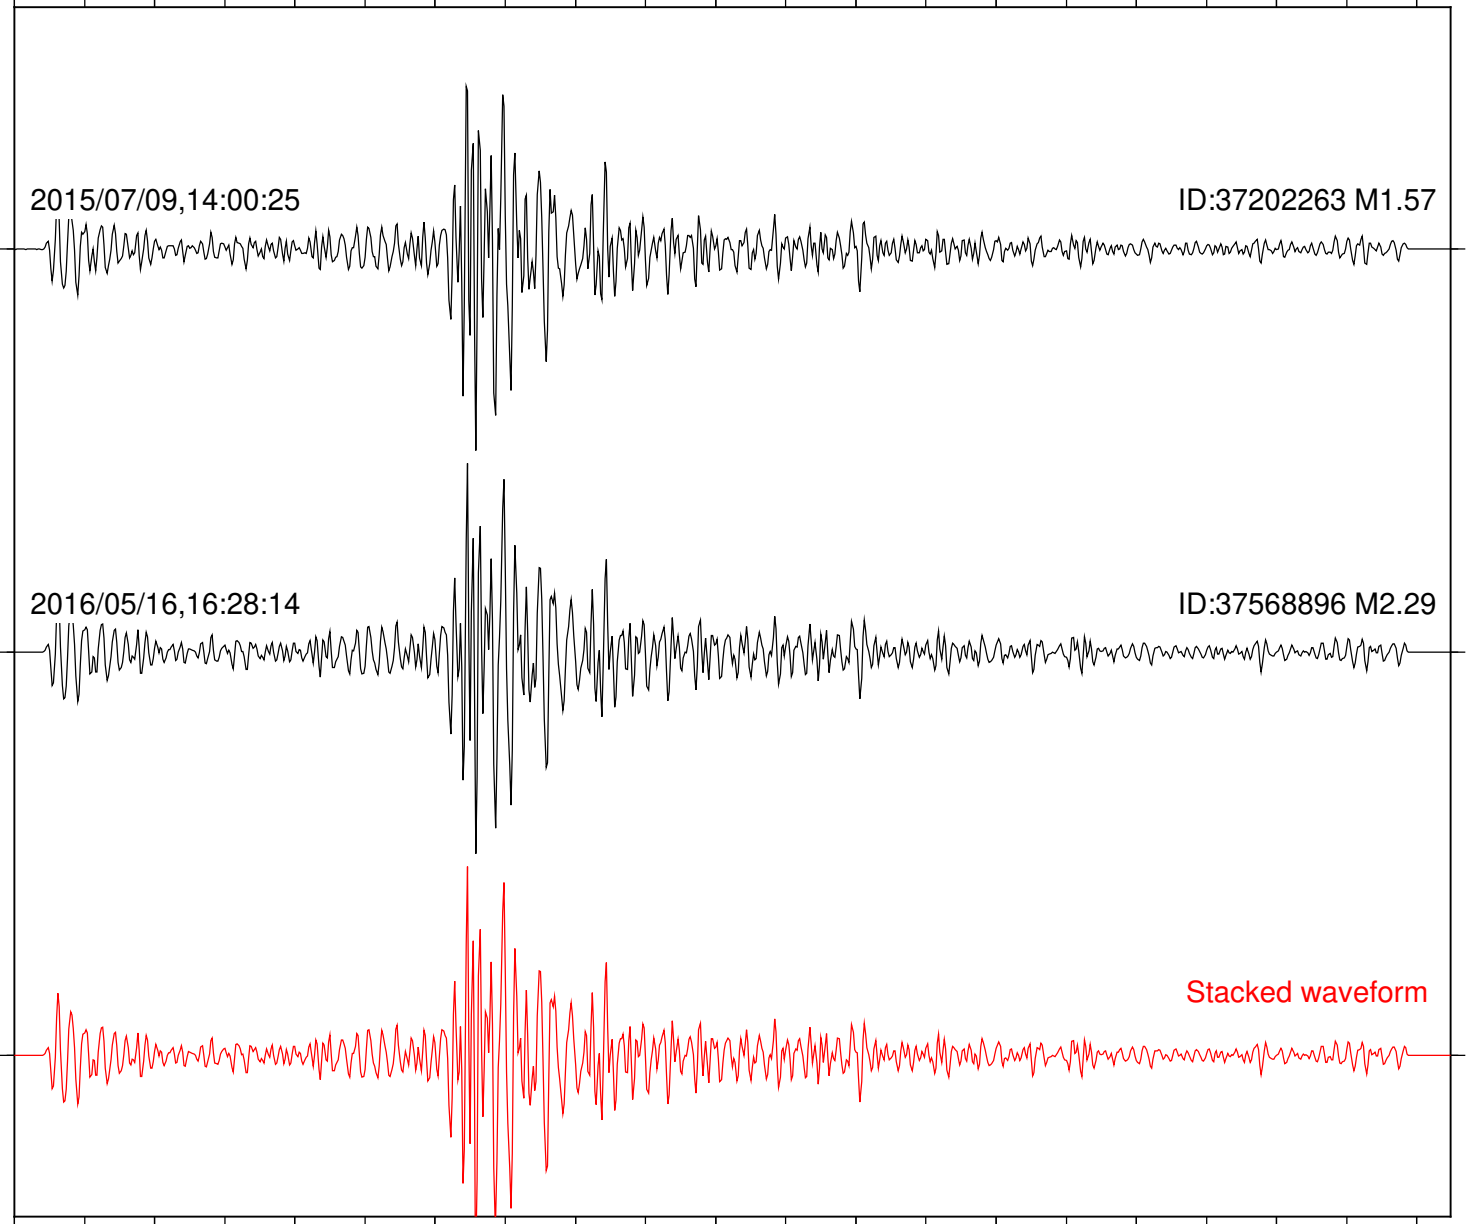

Station: B093 Com: EHZ

Focal depth: 9.26 km

2015/07/09,14:00:25

ID:37202263 M1.57

2016/05/16,16:28:14

ID:37568896 M2.29

Stacked waveform

0 1 2 3 4 5 6 7 8 9 10
Elapsed time (s)

Station: BAC Com: EHZ

Focal depth: 9.26 km

2015/07/09,14:00:25

ID:37202263 M1.57

2016/05/16,16:28:14

ID:37568896 M2.29

Stacked waveform

0 1 2 3 4 5 6 7 8 9 10
Elapsed time (s)

Station: DGR Com: HHZ

Focal depth: 9.26 km

Station: FRD Com: HHZ

Focal depth: 9.26 km

2015/07/09,14:00:25

ID:37202263 M1.57

2016/05/16,16:28:14

ID:37568896 M2.29

Stacked waveform

0 1 2 3 4 5 6 7 8 9 10
Elapsed time (s)

Station: HMT2 Com: HHZ

Focal depth: 9.26 km

Station: SMER Com: HHZ

Focal depth: 9.26 km