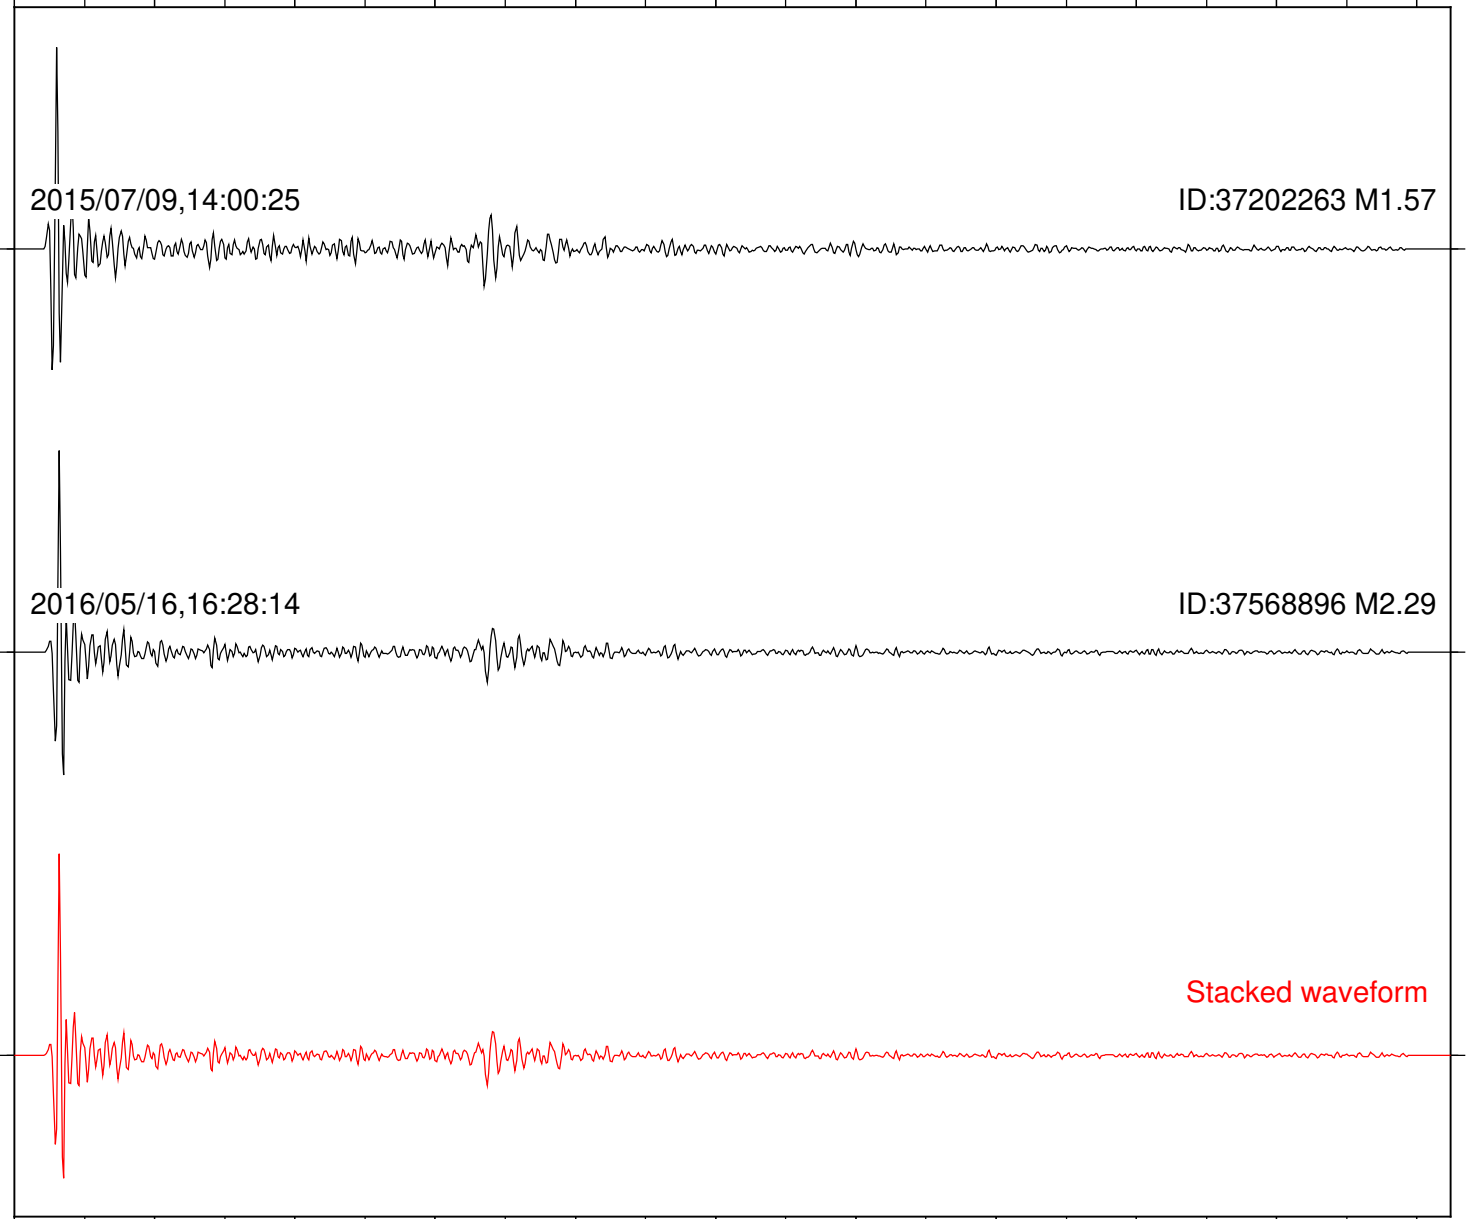

Station: B093 Com: EHZ

Focal depth: 9.26 km

2015/07/09,14:00:25

ID:37202263 M1.57

2016/05/16,16:28:14

ID:37568896 M2.29

Stacked waveform

0 1 2 3 4 5 6 7 8 9 10
Elapsed time (s)

Station: DGR Com: HHZ

Focal depth: 9.26 km

Station: FRD Com: HHZ

Focal depth: 9.26 km

2015/07/09,14:00:25

ID:37202263 M1.57

2016/05/16,16:28:14

ID:37568896 M2.29

Stacked waveform

0 1 2 3 4 5 6 7 8 9 10
Elapsed time (s)

Station: HMT2 Com: HHZ

Focal depth: 9.26 km

Station: SMER Com: HHZ

Focal depth: 9.26 km