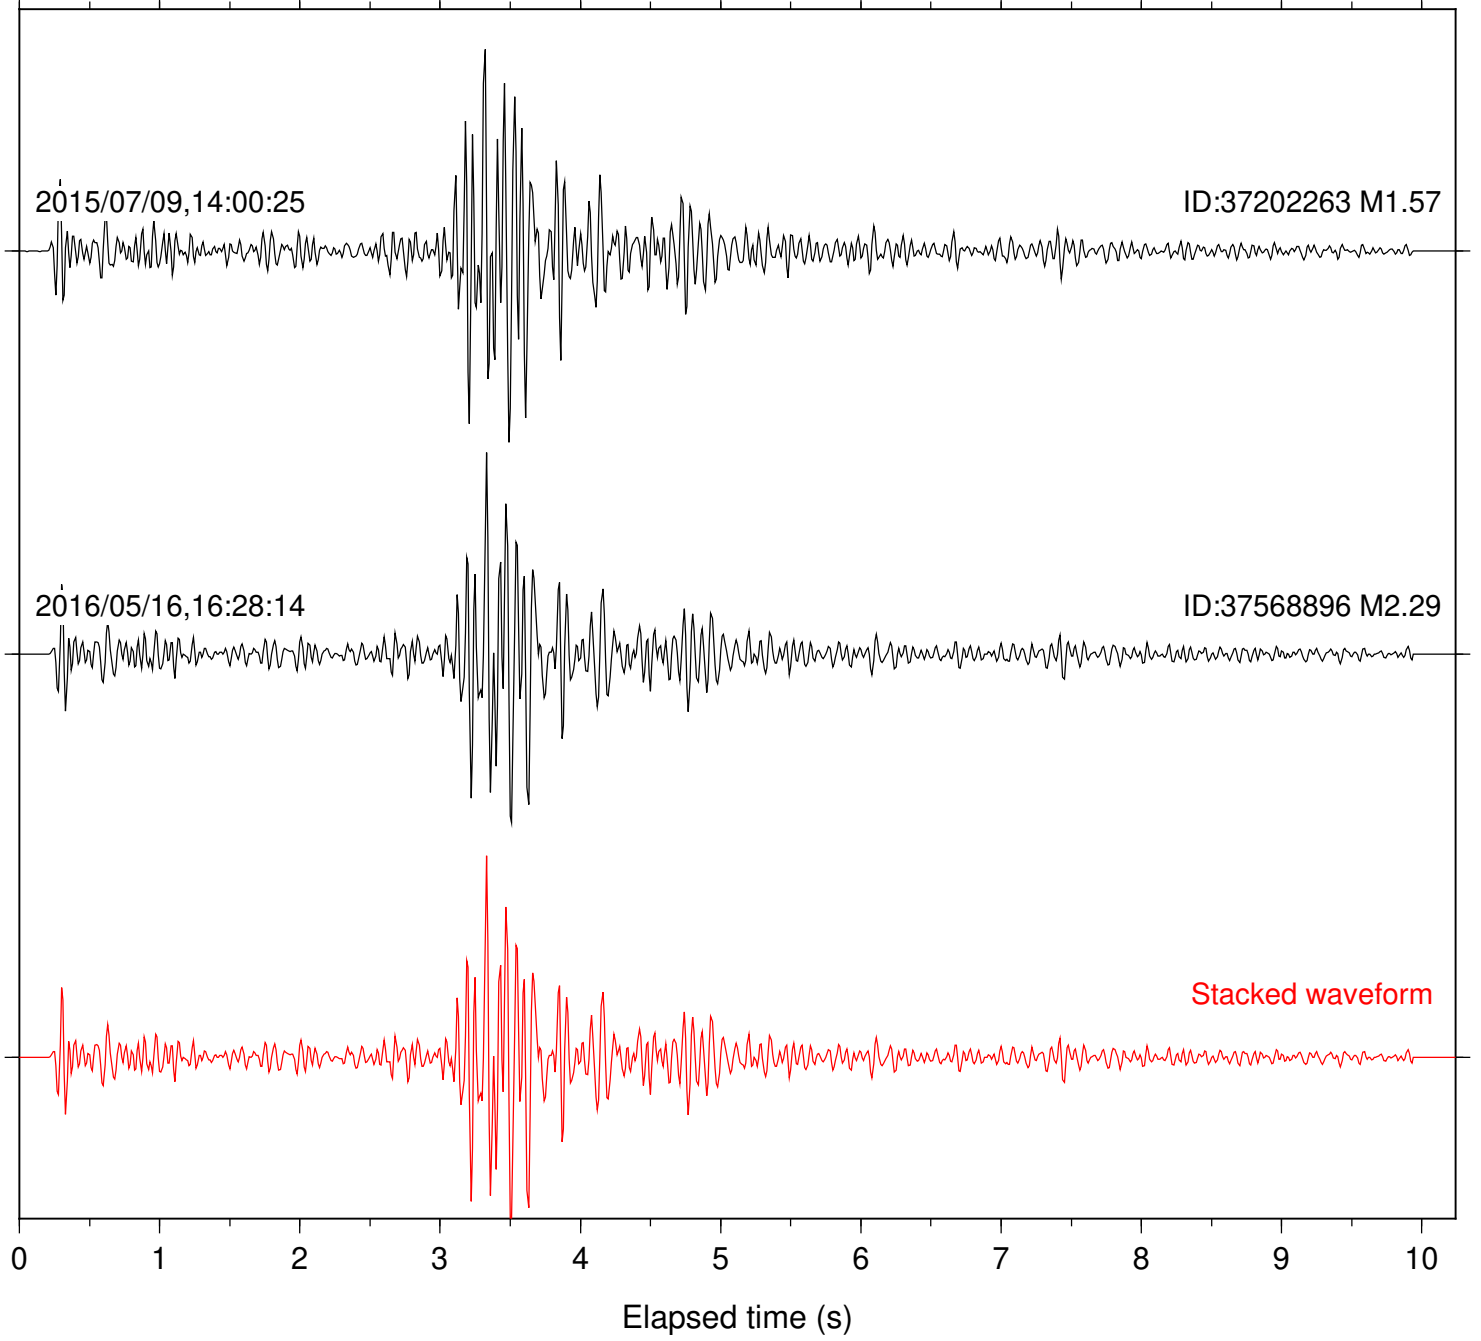

Station: B093 Com: EHZ

Focal depth: 9.26 km

2015/07/09,14:00:25

ID:37202263 M1.57

2016/05/16,16:28:14

ID:37568896 M2.29

Stacked waveform

0 1 2 3 4 5 6 7 8 9 10
Elapsed time (s)

Station: BAC Com: EHZ

Focal depth: 9.26 km

2015/07/09,14:00:25

ID:37202263 M1.57

2016/05/16,16:28:14

ID:37568896 M2.29

Stacked waveform

0 1 2 3 4 5 6 7 8 9 10
Elapsed time (s)

Station: DGR Com: HHZ

Focal depth: 9.26 km

Station: FRD Com: HHZ

Focal depth: 9.26 km

2015/07/09,14:00:25

ID:37202263 M1.57

2016/05/16,16:28:14

ID:37568896 M2.29

Stacked waveform

0 1 2 3 4 5 6 7 8 9 10
Elapsed time (s)

Station: HMT2 Com: HHZ

Focal depth: 9.26 km

Station: SMER Com: HHZ

Focal depth: 9.26 km