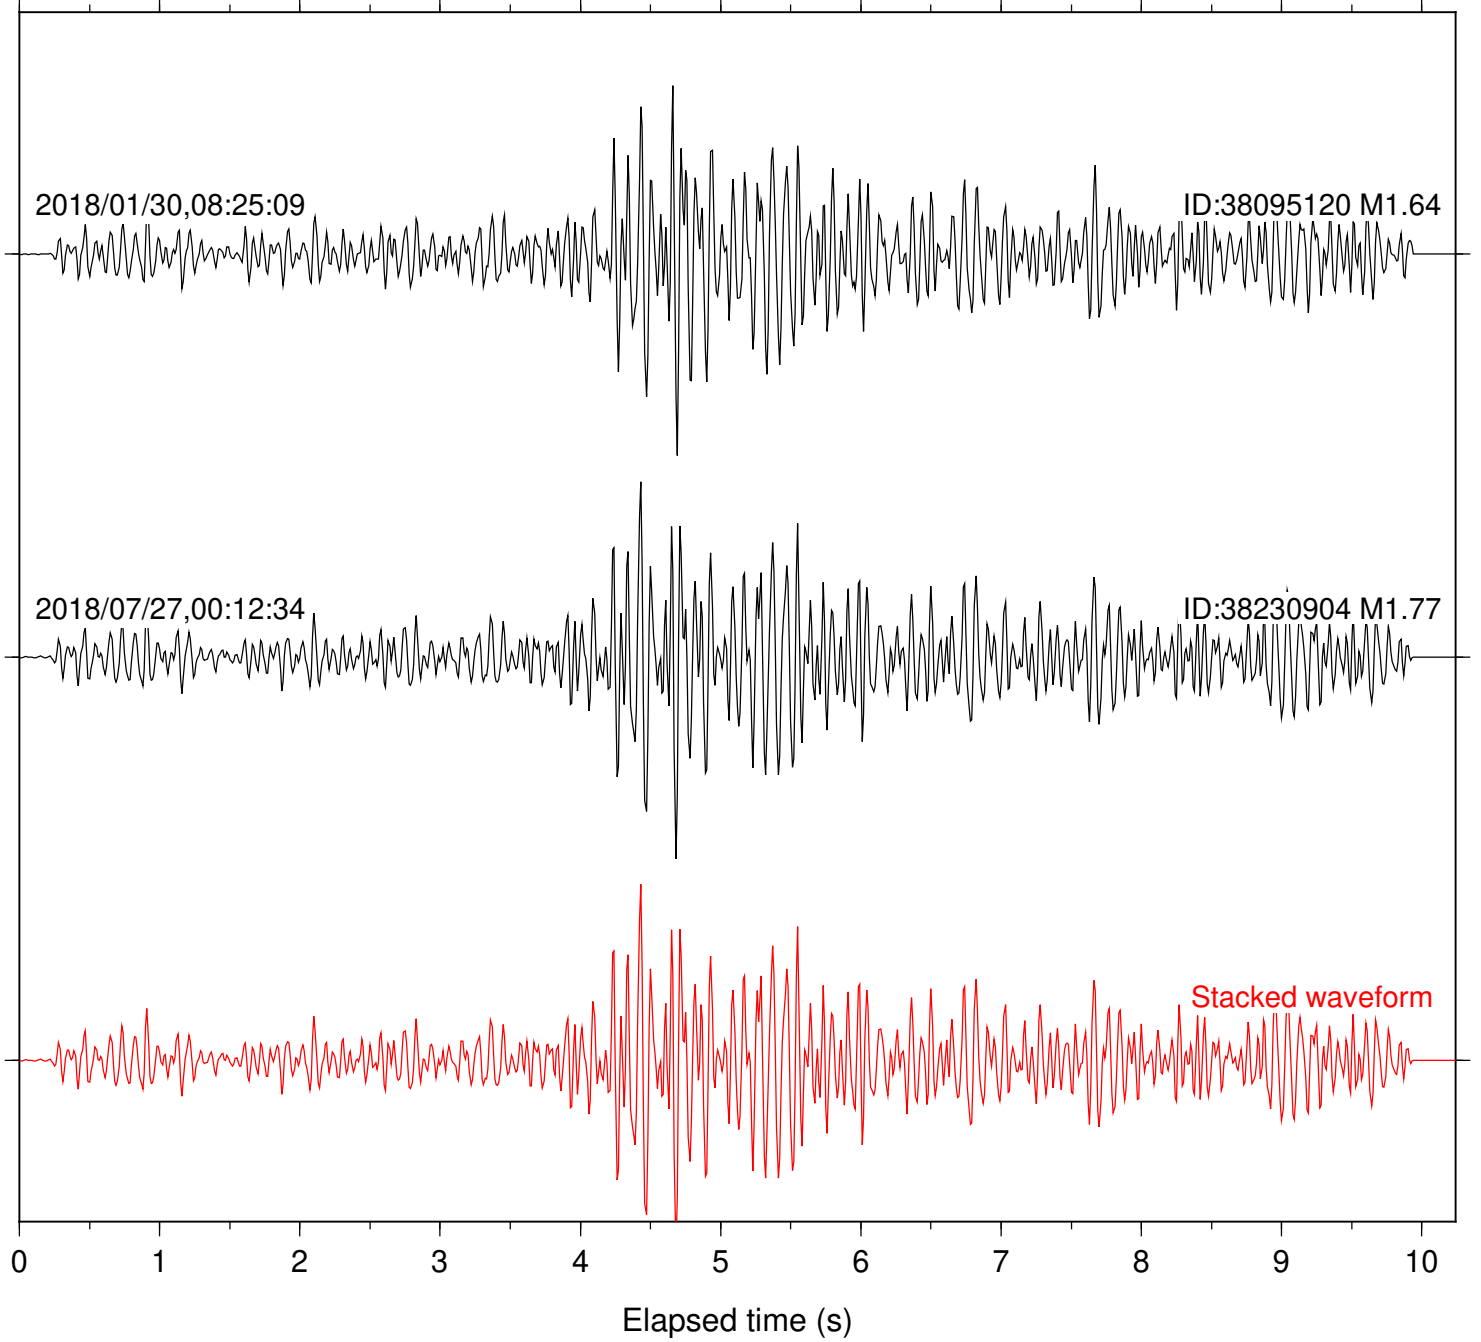

Station: B084 Com: EHZ

Focal depth: 6.49 km

Station: B093 Com: EHZ

Focal depth: 6.49 km

2018/01/30,08:25:09

ID:38095120 M1.64

2018/07/27,00:12:34

ID:38230904 M1.77

Stacked waveform

0 1 2 3 4 5 6 7 8 9 10
Elapsed time (s)

Station: B946 Com: EHZ

Focal depth: 6.49 km

Station: CSH Com: HHZ

Focal depth: 6.49 km

Station: HMT2 Com: HHZ

Focal depth: 6.49 km

Station: PFO Com: HHZ

Focal depth: 6.49 km

Station: PLM Com: HHZ

Focal depth: 6.49 km