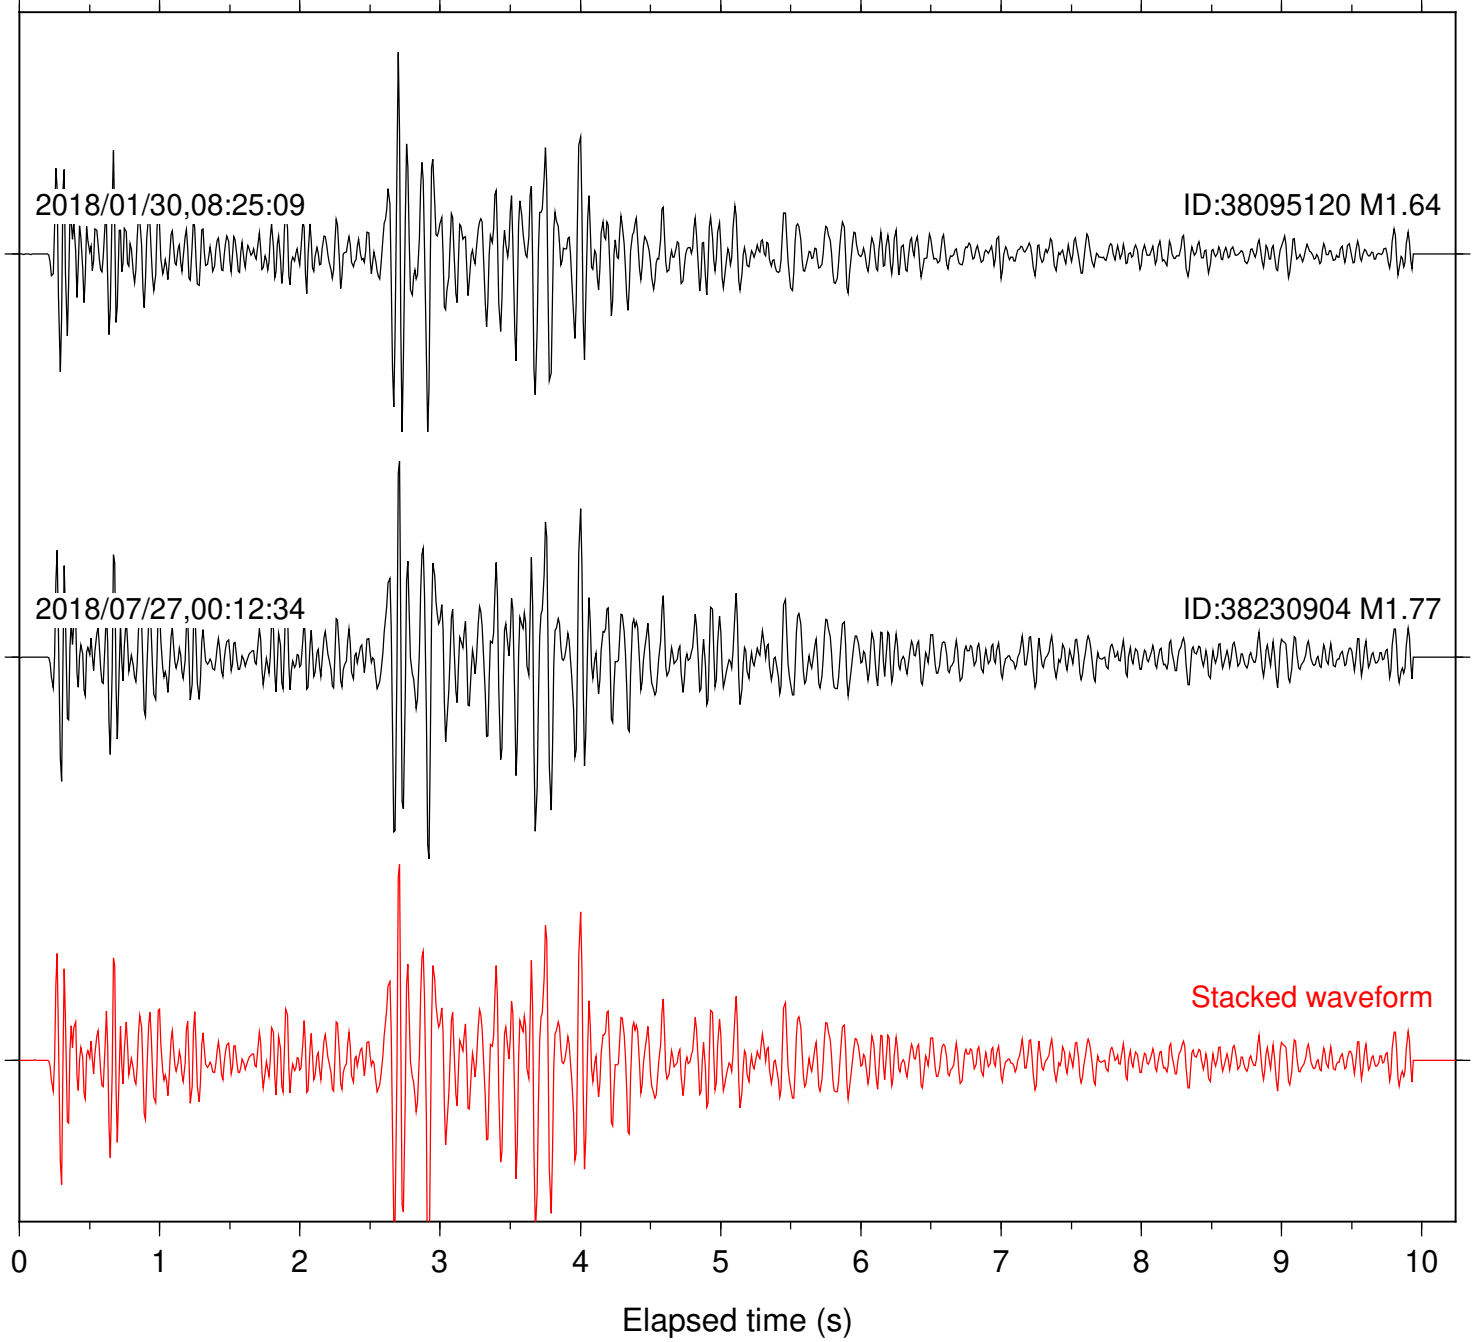

Station: B084 Com: EHZ

Focal depth: 6.49 km

Station: B093 Com: EHZ

Focal depth: 6.49 km

2018/01/30,08:25:09

ID:38095120 M1.64

2018/07/27,00:12:34

ID:38230904 M1.77

Stacked waveform

0 1 2 3 4 5 6 7 8 9 10
Elapsed time (s)

Station: B946 Com: EHZ

Focal depth: 6.49 km

Station: CSH Com: HHZ

Focal depth: 6.49 km

Station: HMT2 Com: HHZ

Focal depth: 6.49 km

Station: PFO Com: HHZ

Focal depth: 6.49 km

Station: PLM Com: HHZ

Focal depth: 6.49 km