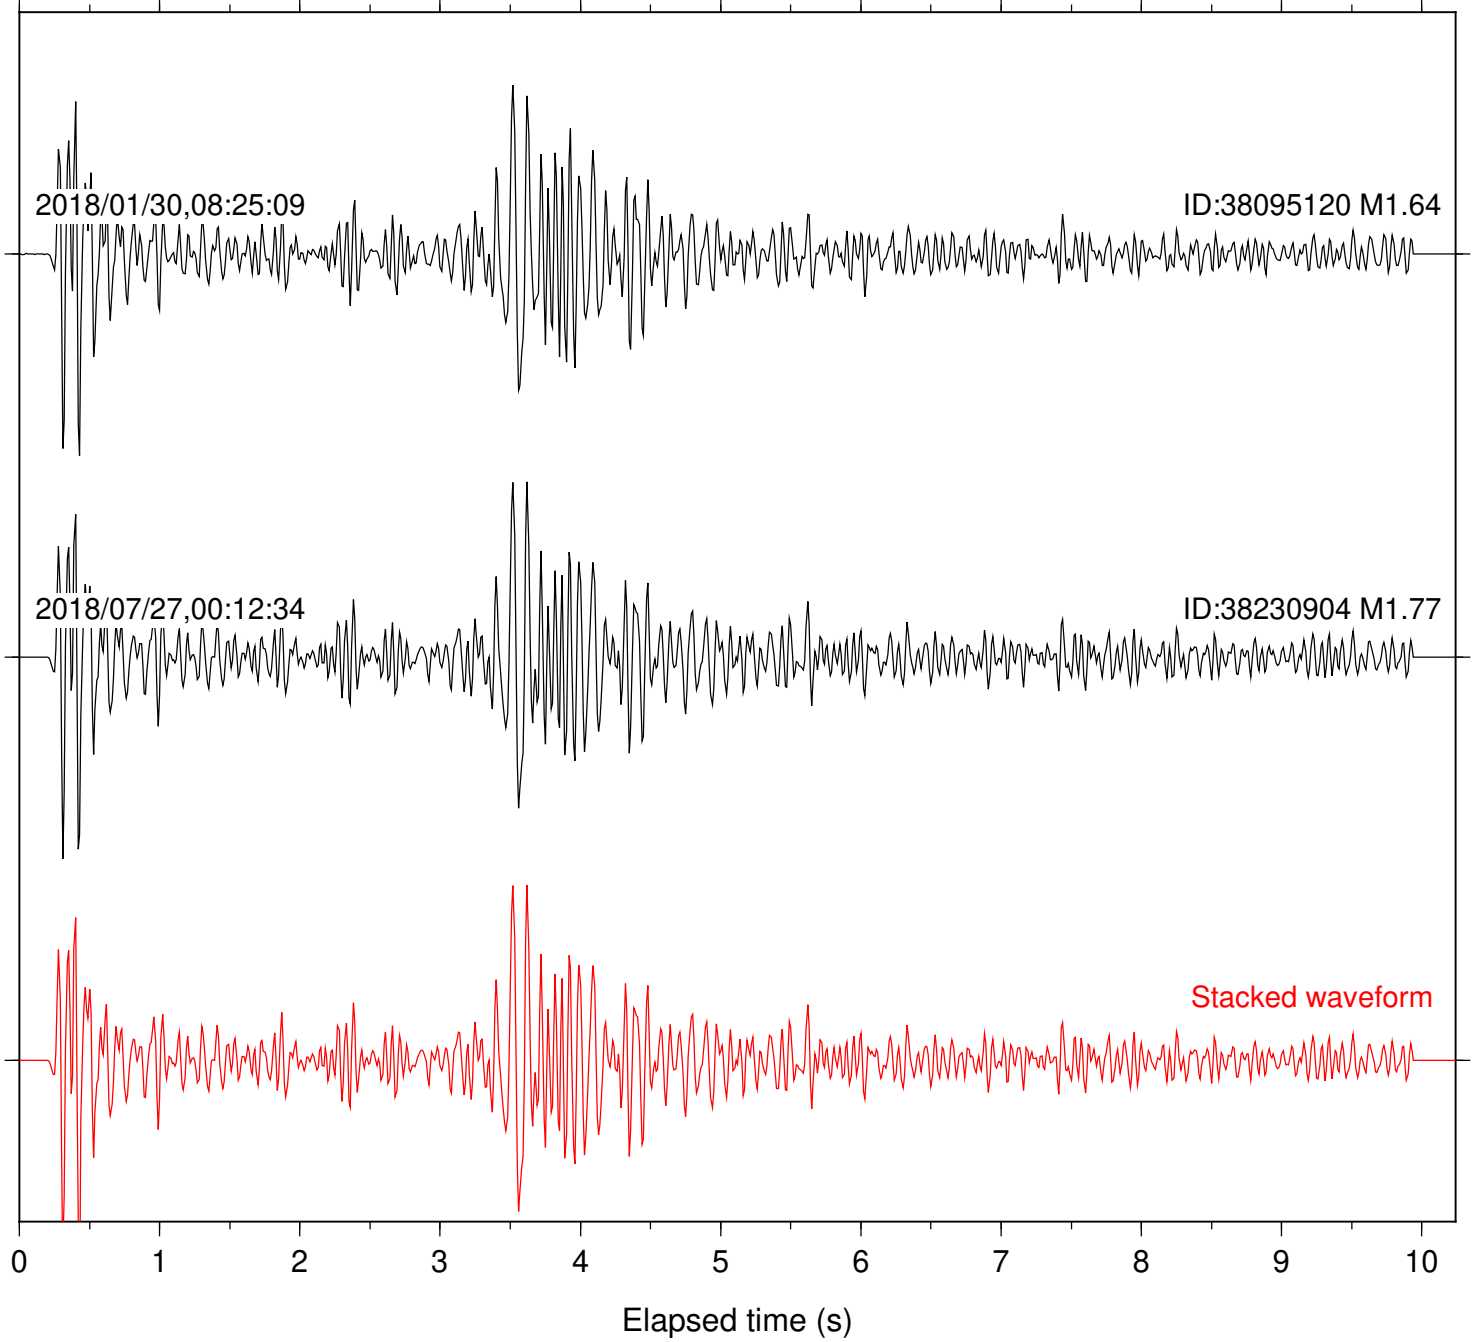

Station: B084 Com: EHZ

Focal depth: 6.49 km

Station: B093 Com: EHZ

Focal depth: 6.49 km

2018/01/30,08:25:09

ID:38095120 M1.64

2018/07/27,00:12:34

ID:38230904 M1.77

Stacked waveform

0 1 2 3 4 5 6 7 8 9 10
Elapsed time (s)

Station: B946 Com: EHZ

Focal depth: 6.49 km

Station: CSH Com: HHZ

Focal depth: 6.49 km

Station: HMT2 Com: HHZ

Focal depth: 6.49 km

Station: PFO Com: HHZ

Focal depth: 6.49 km

Station: PLM Com: HHZ

Focal depth: 6.49 km