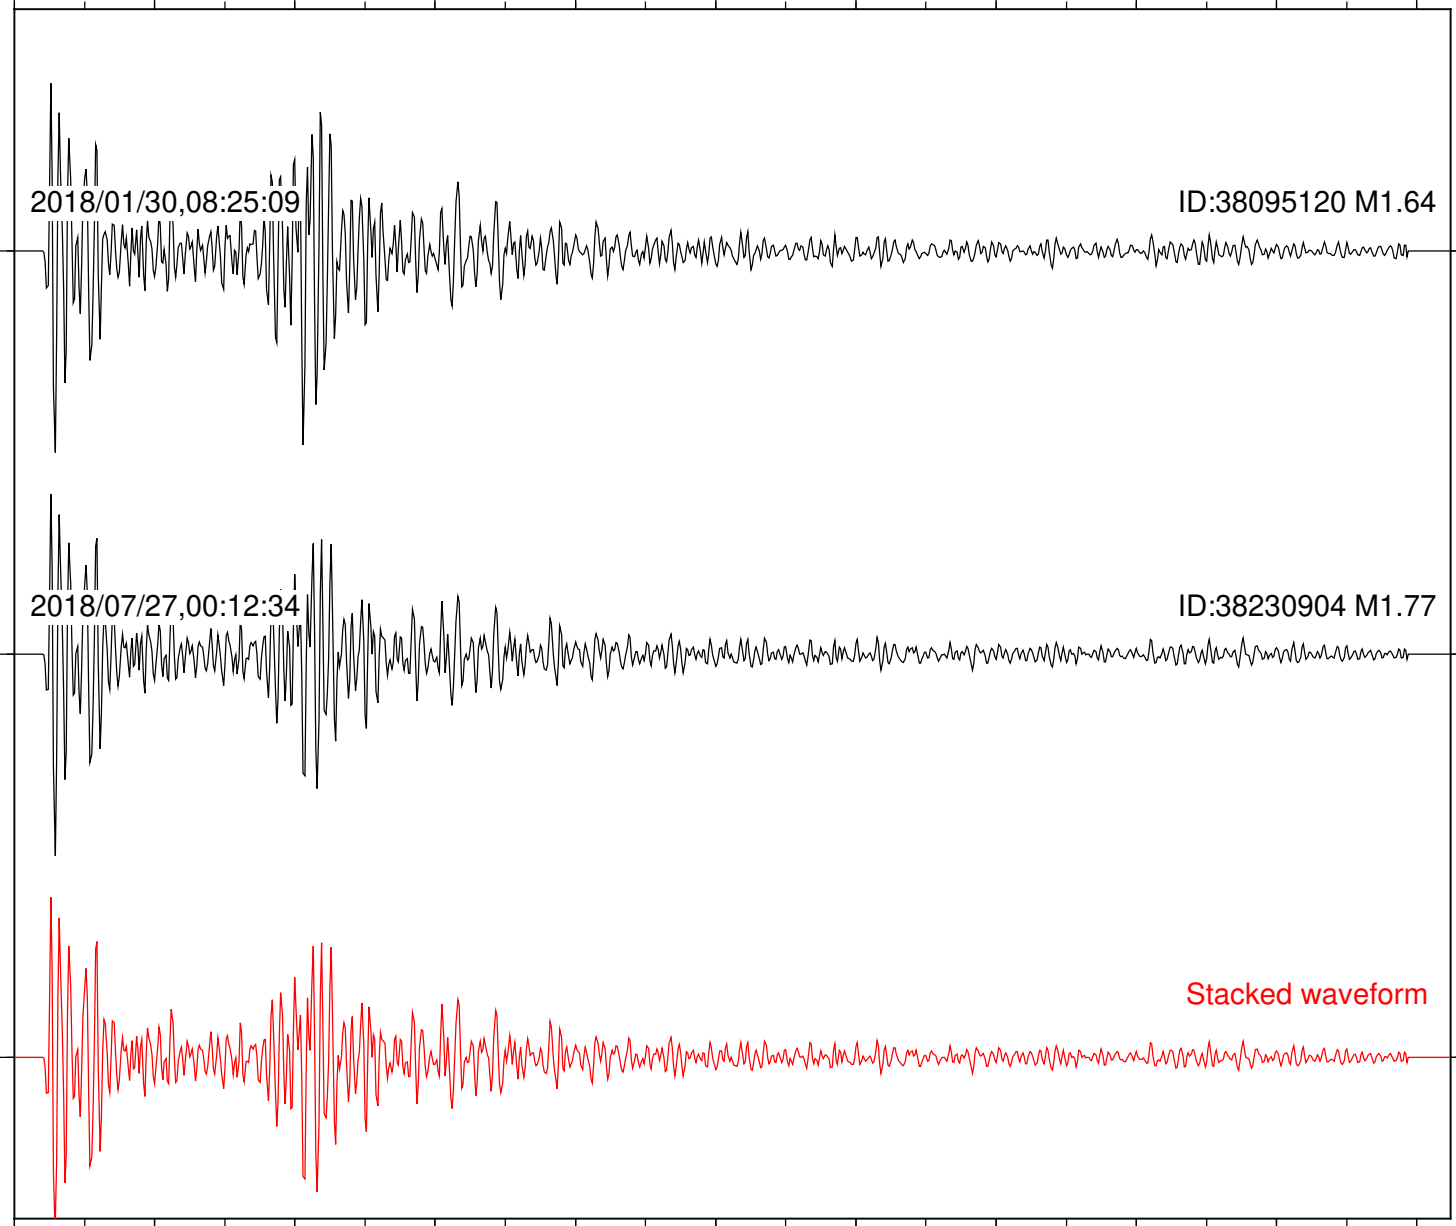

Station: B084 Com: EHZ

Focal depth: 6.49 km

Station: B093 Com: EHZ

Focal depth: 6.49 km

2018/01/30,08:25:09

ID:38095120 M1.64

2018/07/27,00:12:34

ID:38230904 M1.77

Stacked waveform

0 1 2 3 4 5 6 7 8 9 10
Elapsed time (s)

Station: B946 Com: EHZ

Focal depth: 6.49 km

Station: CSH Com: HHZ

Focal depth: 6.49 km

Station: HMT2 Com: HHZ

Focal depth: 6.49 km

Station: PFO Com: HHZ

Focal depth: 6.49 km

Station: PLM Com: HHZ

Focal depth: 6.49 km