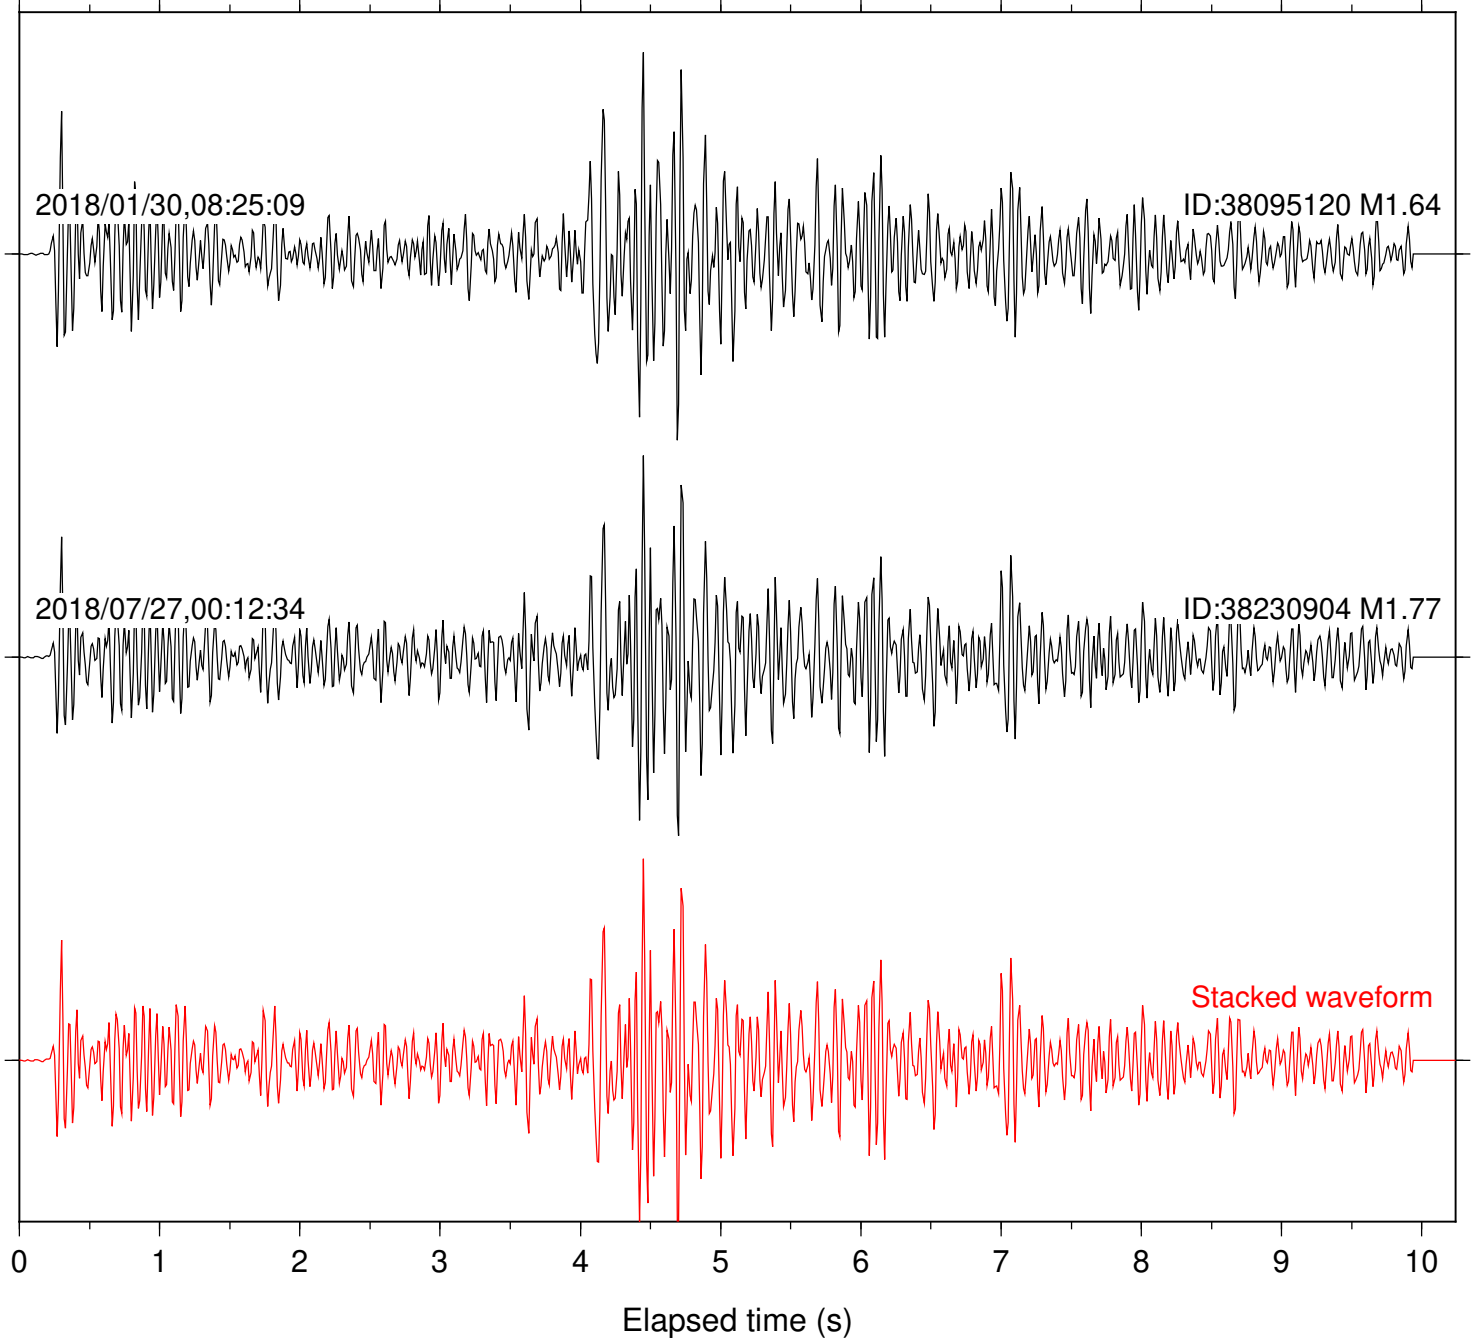

Station: B084 Com: EHZ

Focal depth: 6.49 km

Station: B093 Com: EHZ

Focal depth: 6.49 km

2018/01/30,08:25:09

ID:38095120 M1.64

2018/07/27,00:12:34

ID:38230904 M1.77

Stacked waveform

0 1 2 3 4 5 6 7 8 9 10
Elapsed time (s)

Station: B946 Com: EHZ

Focal depth: 6.49 km

Station: CSH Com: HHZ

Focal depth: 6.49 km

Station: HMT2 Com: HHZ

Focal depth: 6.49 km

Station: PFO Com: HHZ

Focal depth: 6.49 km

Station: PLM Com: HHZ

Focal depth: 6.49 km