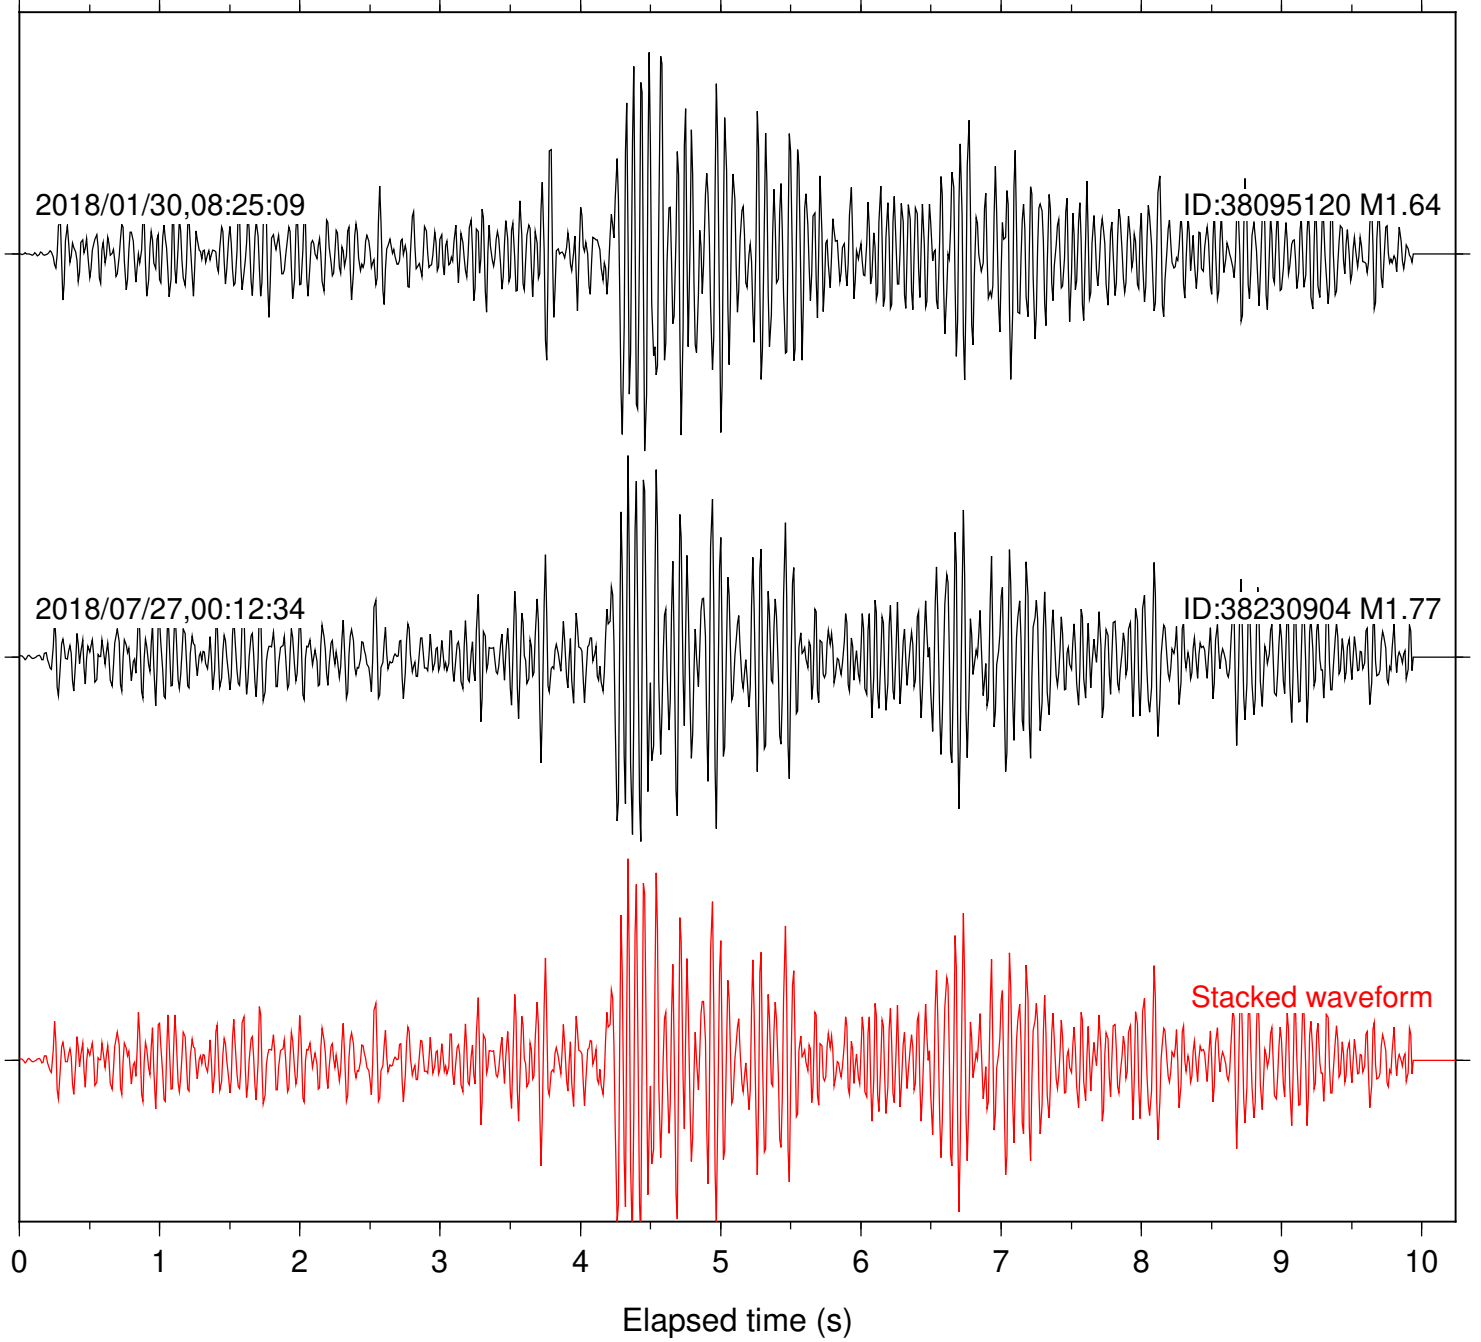

Station: B084 Com: EHZ

Focal depth: 6.49 km

Station: B093 Com: EHZ

Focal depth: 6.49 km

2018/01/30,08:25:09

ID:38095120 M1.64

2018/07/27,00:12:34

ID:38230904 M1.77

Stacked waveform

0 1 2 3 4 5 6 7 8 9 10
Elapsed time (s)

Station: B946 Com: EHZ

Focal depth: 6.49 km

Station: CSH Com: HHZ

Focal depth: 6.49 km

Station: HMT2 Com: HHZ

Focal depth: 6.49 km

Station: PFO Com: HHZ

Focal depth: 6.49 km

Station: PLM Com: HHZ

Focal depth: 6.49 km