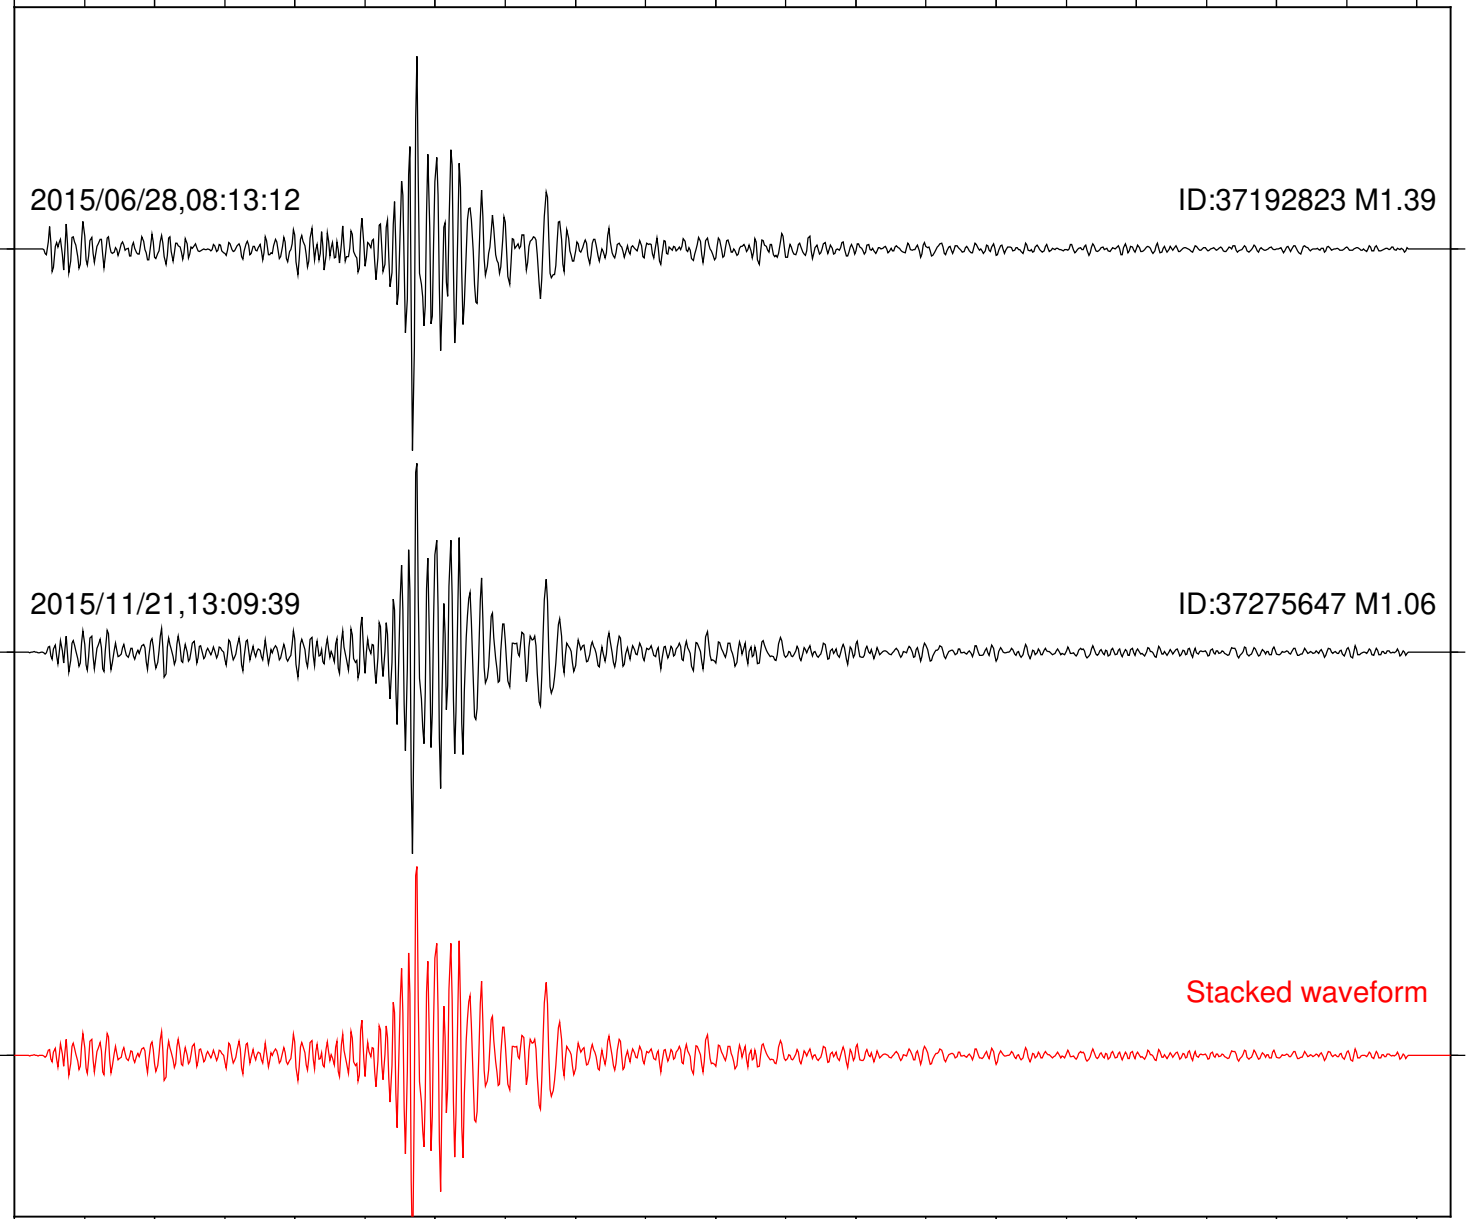

Station: B093 Com: EHZ

Focal depth: 7.72 km

2015/06/28,08:13:12

ID:37192823 M1.39

2015/11/21,13:09:39

ID:37275647 M1.06

Stacked waveform

0 1 2 3 4 5 6 7 8 9 10
Elapsed time (s)

Station: BAC Com: EHZ

Focal depth: 7.72 km

2015/06/28,08:13:12

ID:37192823 M1.39

2015/11/21,13:09:39

ID:37275647 M1.06

Stacked waveform

0 1 2 3 4 5 6 7 8 9 10
Elapsed time (s)