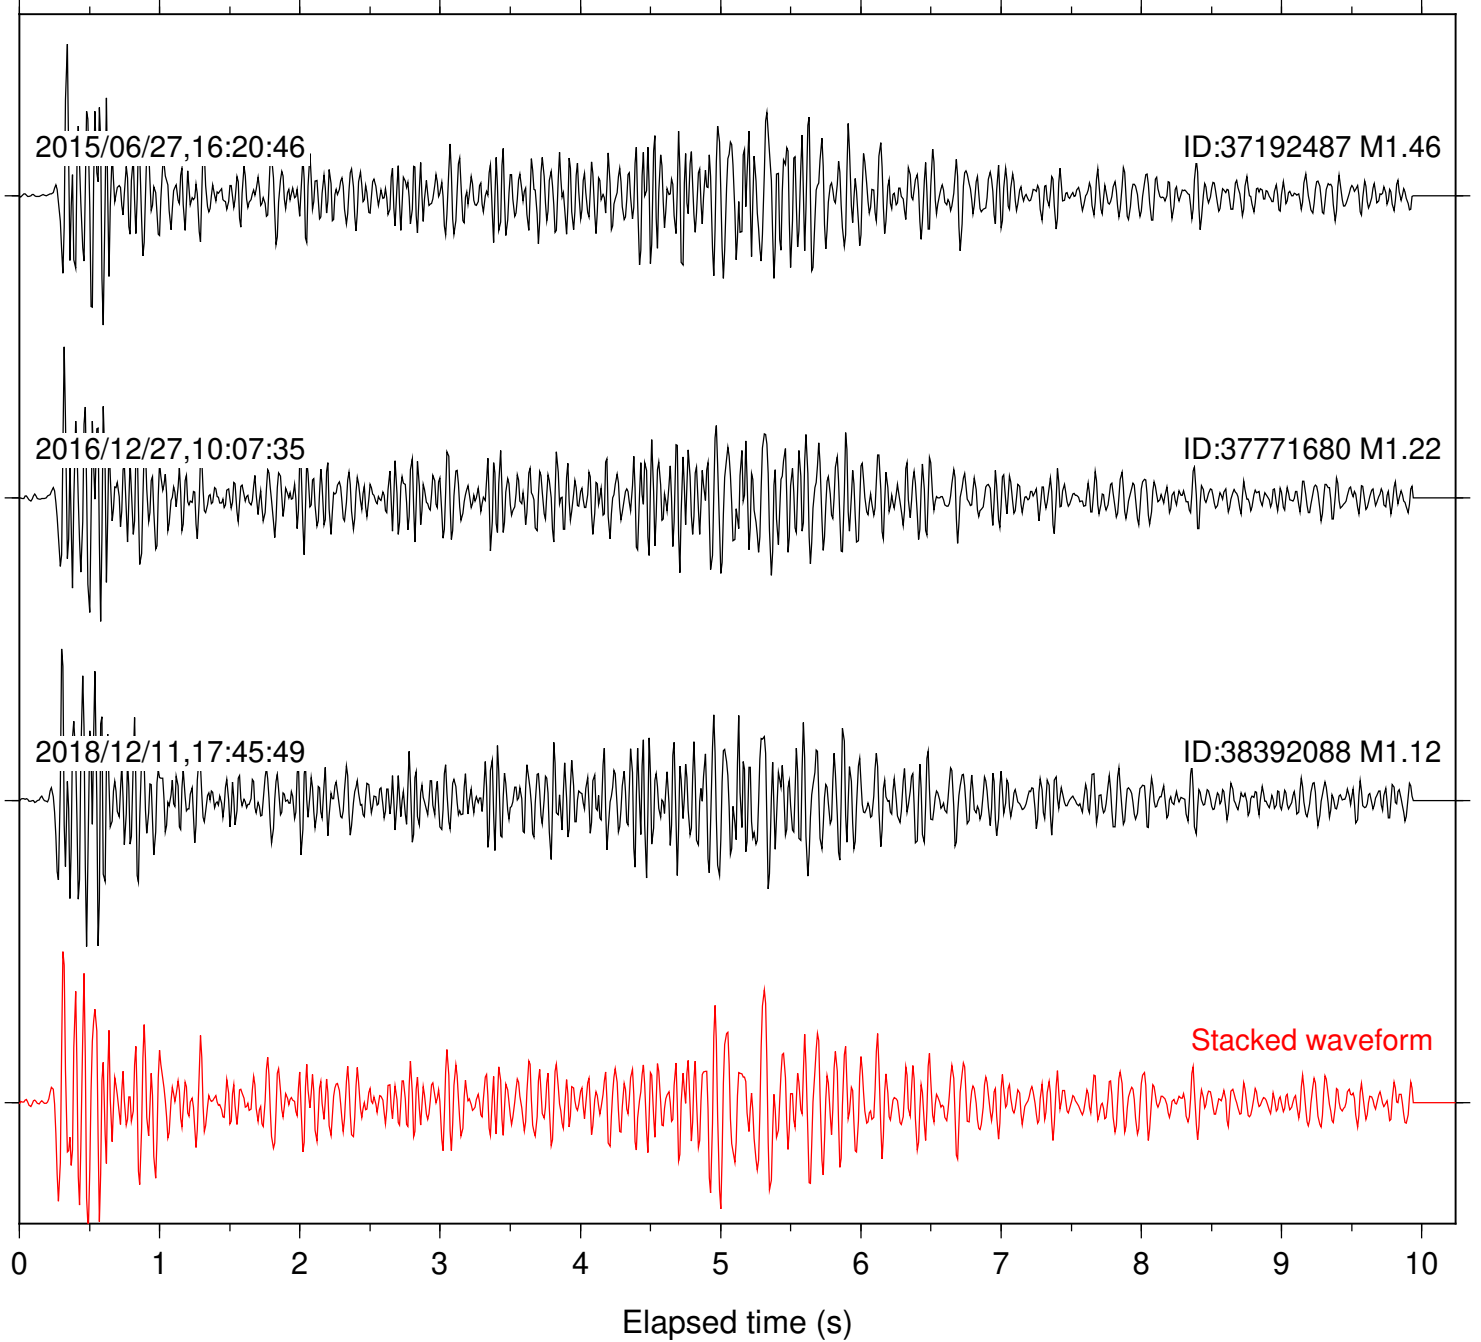

Station: B082 Com: EHZ

Focal depth: 16.54 km

Station: B084 Com: EHZ

Focal depth: 16.54 km

Station: B087 Com: EHZ

Focal depth: 16.51 km

Station: B093 Com: EHZ

Focal depth: 16.51 km

Station: B946 Com: EHZ

Focal depth: 16.54 km

Station: BAC Com: EHZ

Focal depth: 16.51 km

Station: DGR Com: HHZ

Focal depth: 16.54 km

Station: FRD Com: HHZ

Focal depth: 16.54 km