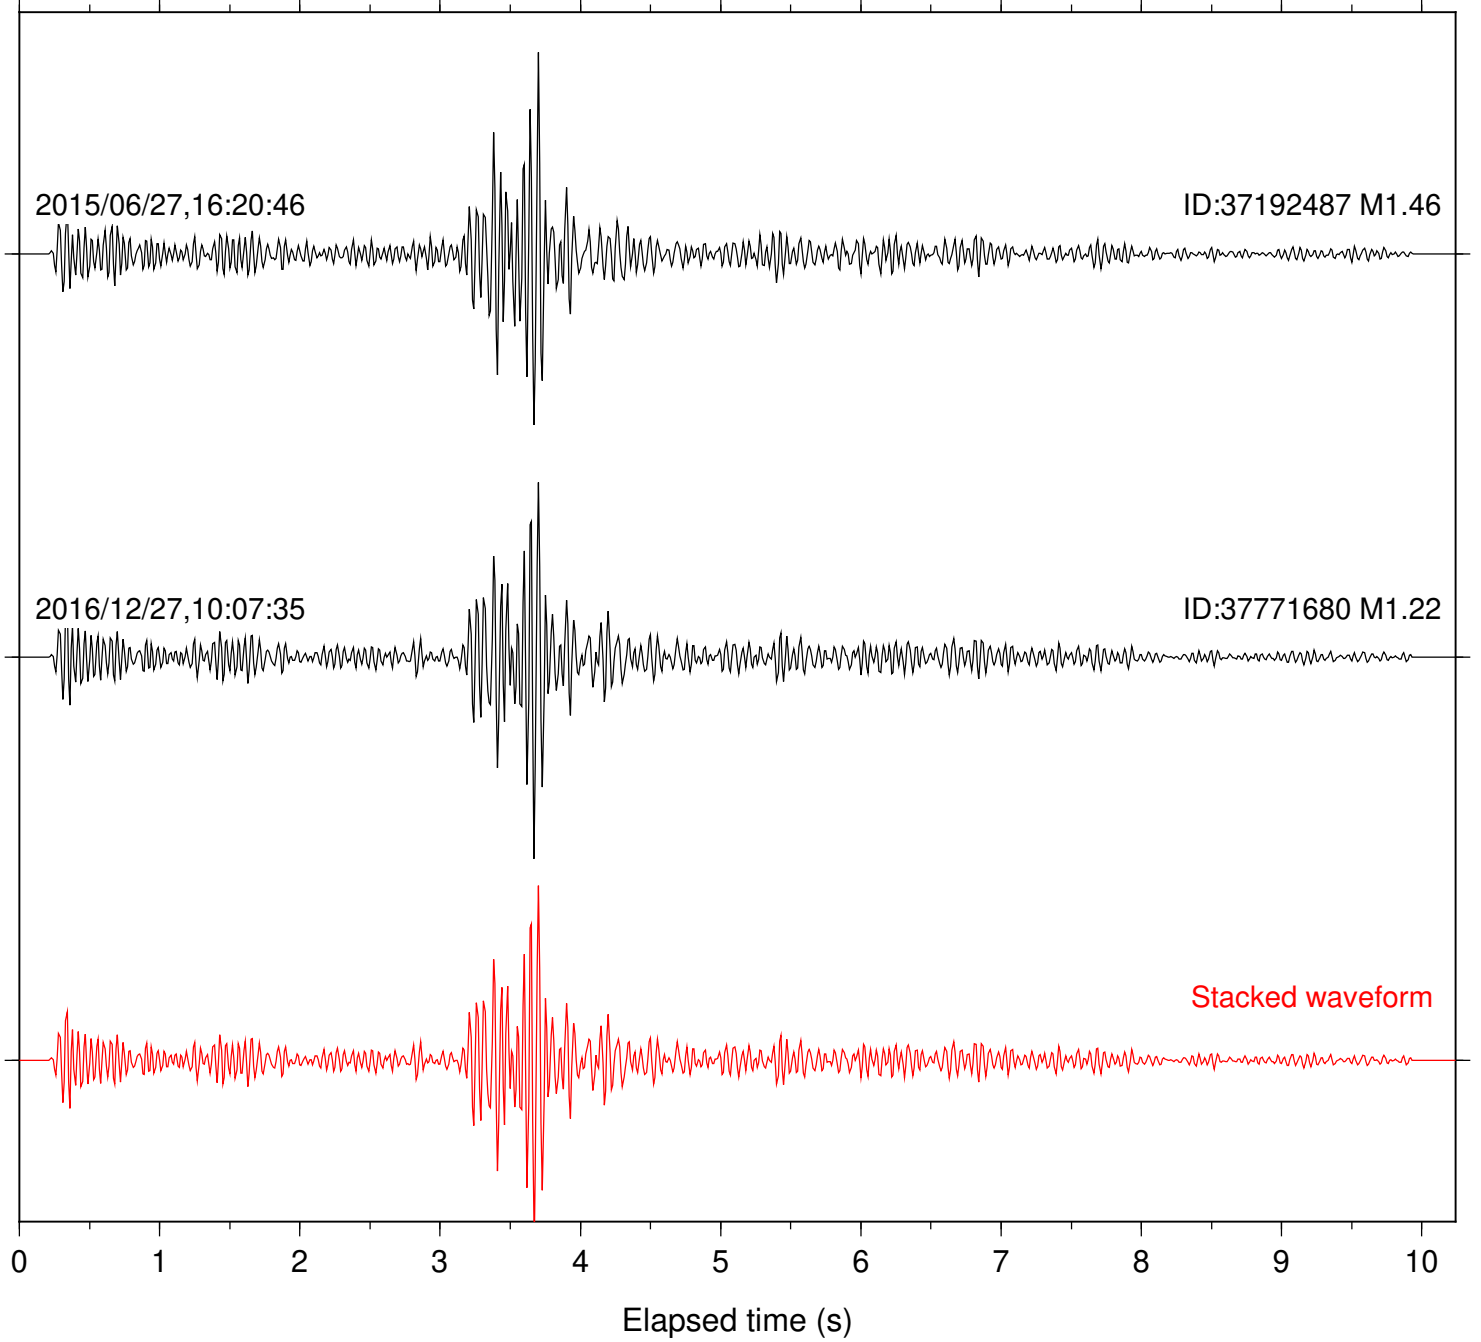

Station: B082 Com: EHZ

Focal depth: 16.54 km

Station: B084 Com: EHZ

Focal depth: 16.54 km

Station: B087 Com: EHZ

Focal depth: 16.51 km

Station: B093 Com: EHZ

Focal depth: 16.51 km

Station: B946 Com: EHZ

Focal depth: 16.54 km

Station: BAC Com: EHZ

Focal depth: 16.51 km

Station: DGR Com: HHZ

Focal depth: 16.54 km

Station: FRD Com: HHZ

Focal depth: 16.54 km