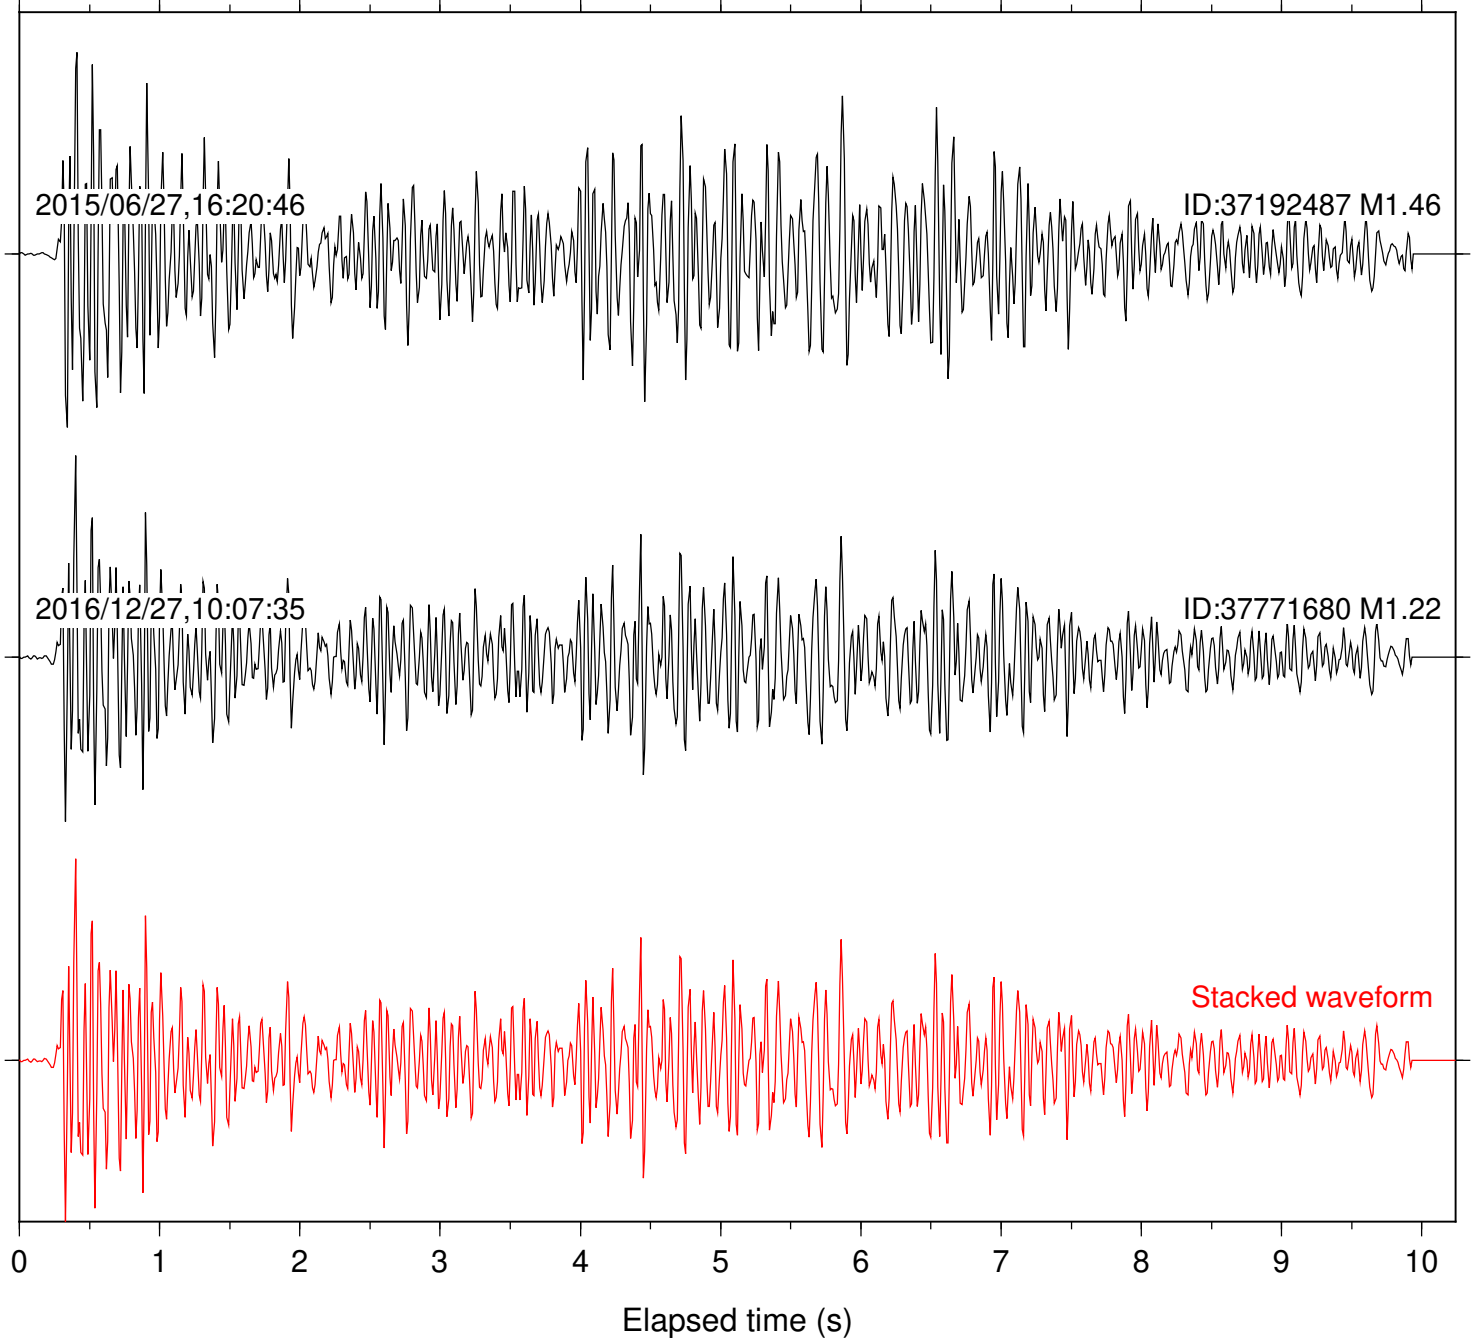

Station: B082 Com: EHZ

Focal depth: 16.54 km

Station: B084 Com: EHZ

Focal depth: 16.54 km

Station: B087 Com: EHZ

Focal depth: 16.51 km

Station: B093 Com: EHZ

Focal depth: 16.51 km

Station: B946 Com: EHZ

Focal depth: 16.54 km

Station: BAC Com: EHZ

Focal depth: 16.51 km

Station: DGR Com: HHZ

Focal depth: 16.54 km

Station: FRD Com: HHZ

Focal depth: 16.54 km