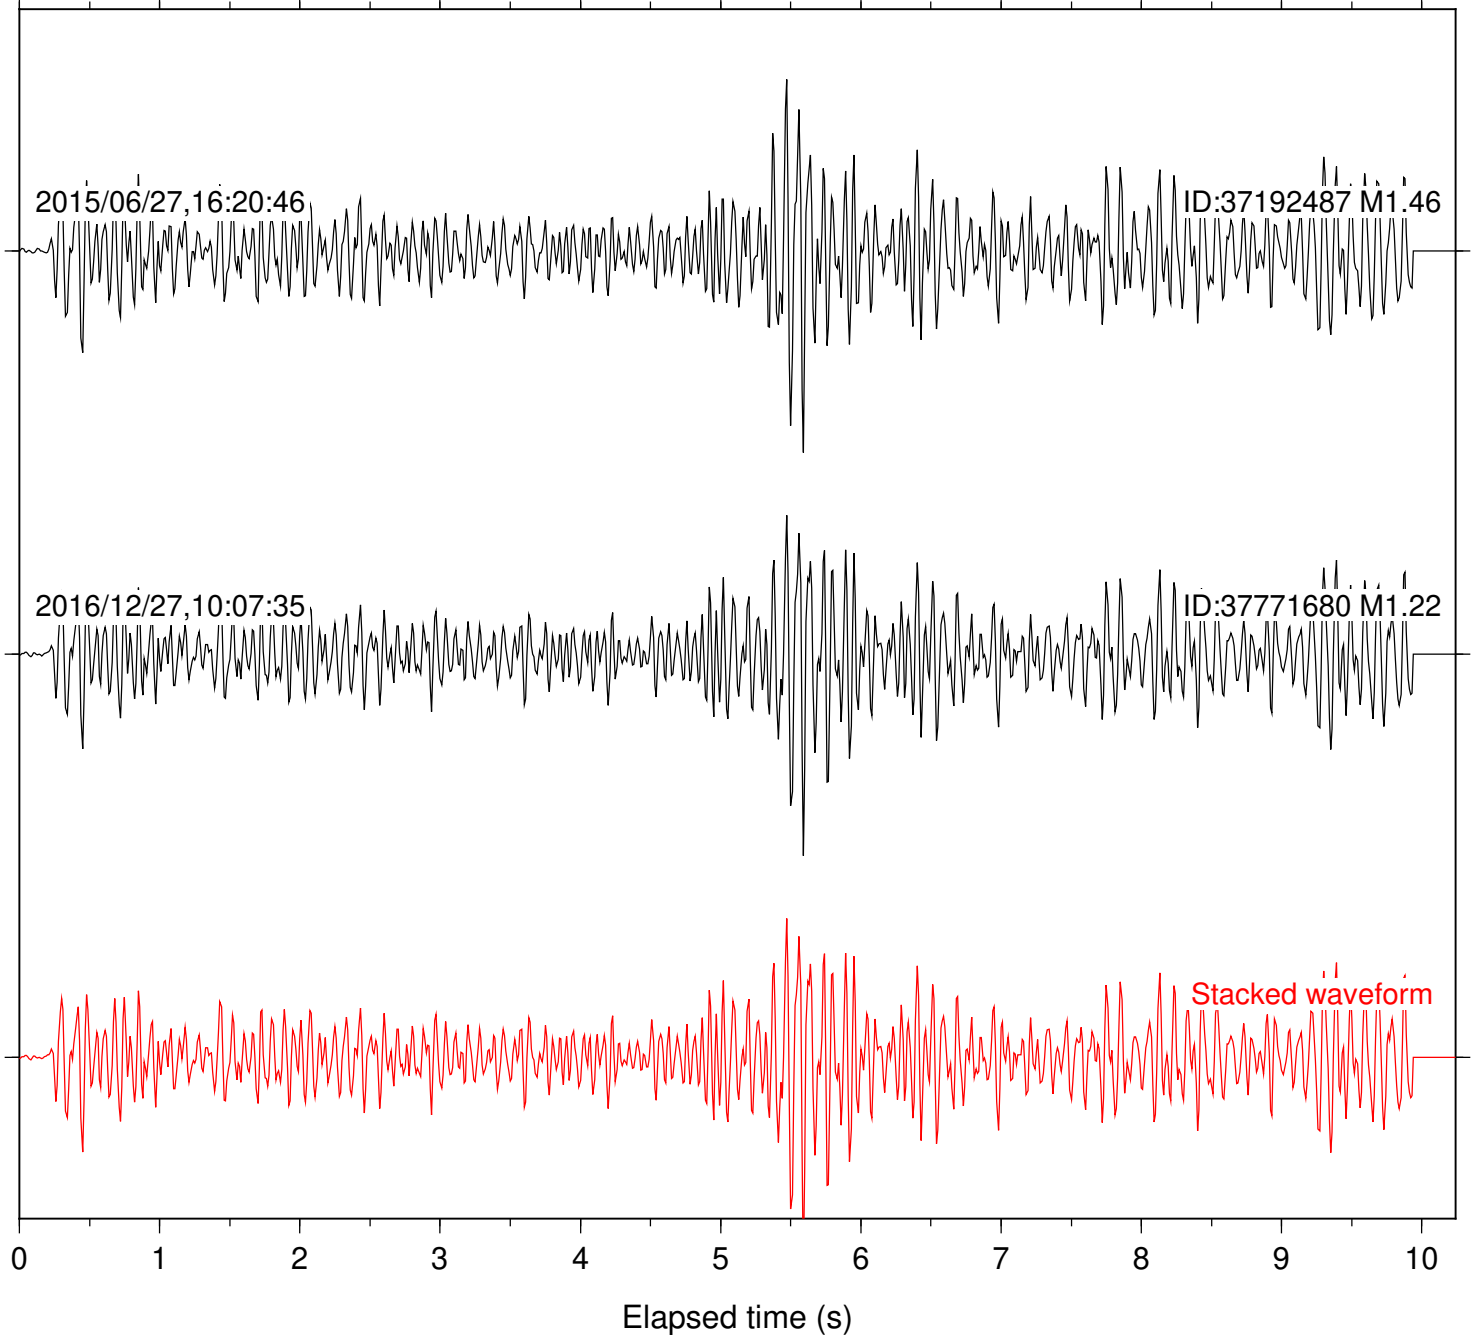

Station: B082 Com: EHZ

Focal depth: 16.54 km

Station: B084 Com: EHZ

Focal depth: 16.54 km

Station: B087 Com: EHZ

Focal depth: 16.51 km

Station: B093 Com: EHZ

Focal depth: 16.51 km

Station: B946 Com: EHZ

Focal depth: 16.54 km

Station: BAC Com: EHZ

Focal depth: 16.51 km

Station: DGR Com: HHZ

Focal depth: 16.54 km

Station: FRD Com: HHZ

Focal depth: 16.54 km