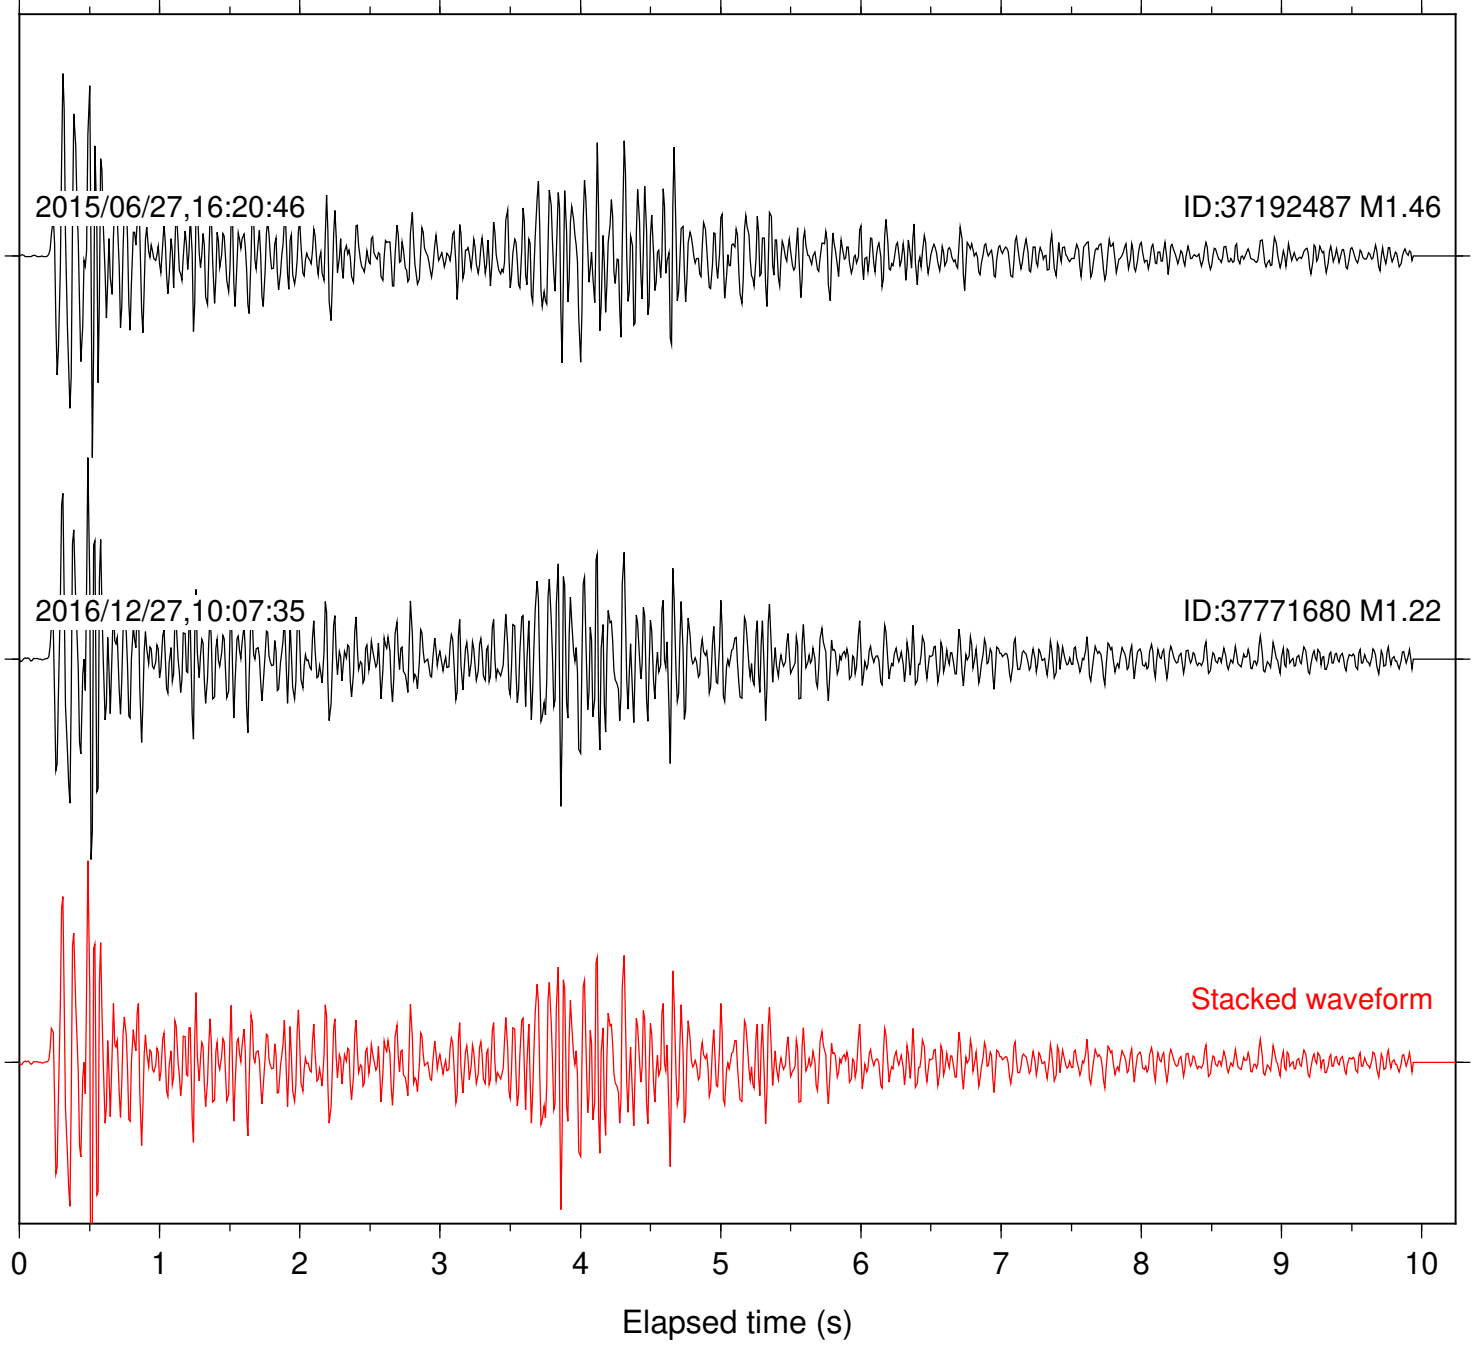

Station: B082 Com: EHZ

Focal depth: 16.54 km

Station: B084 Com: EHZ

Focal depth: 16.54 km

Station: B087 Com: EHZ

Focal depth: 16.51 km

Station: B093 Com: EHZ

Focal depth: 16.51 km

Station: B946 Com: EHZ

Focal depth: 16.54 km

Station: BAC Com: EHZ

Focal depth: 16.51 km

Station: DGR Com: HHZ

Focal depth: 16.54 km

Station: FRD Com: HHZ

Focal depth: 16.54 km