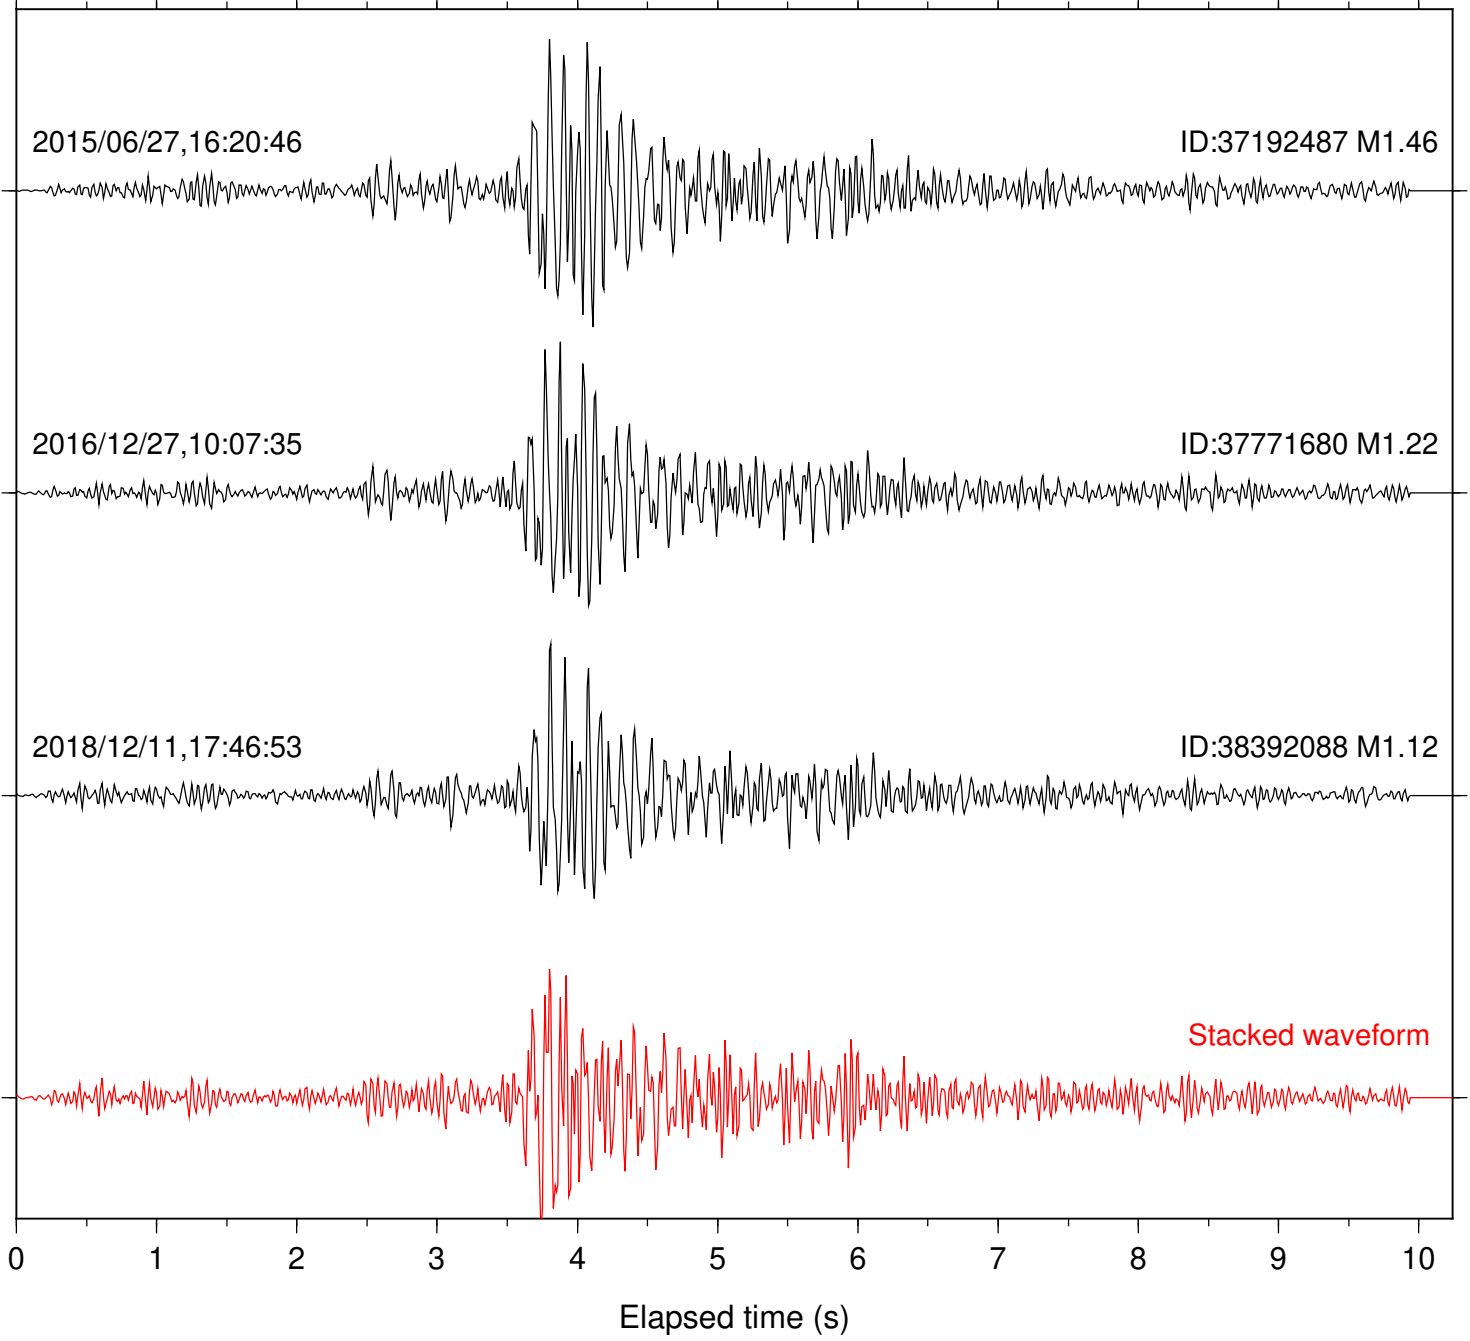

Station: B082 Com: EHZ

Focal depth: 16.54 km

Station: B084 Com: EHZ

Focal depth: 16.54 km

Station: B087 Com: EHZ

Focal depth: 16.51 km

Station: B093 Com: EHZ

Focal depth: 16.51 km

Station: B946 Com: EHZ

Focal depth: 16.54 km

Station: BAC Com: EHZ

Focal depth: 16.51 km

Station: DGR Com: HHZ

Focal depth: 16.54 km

Station: FRD Com: HHZ

Focal depth: 16.54 km