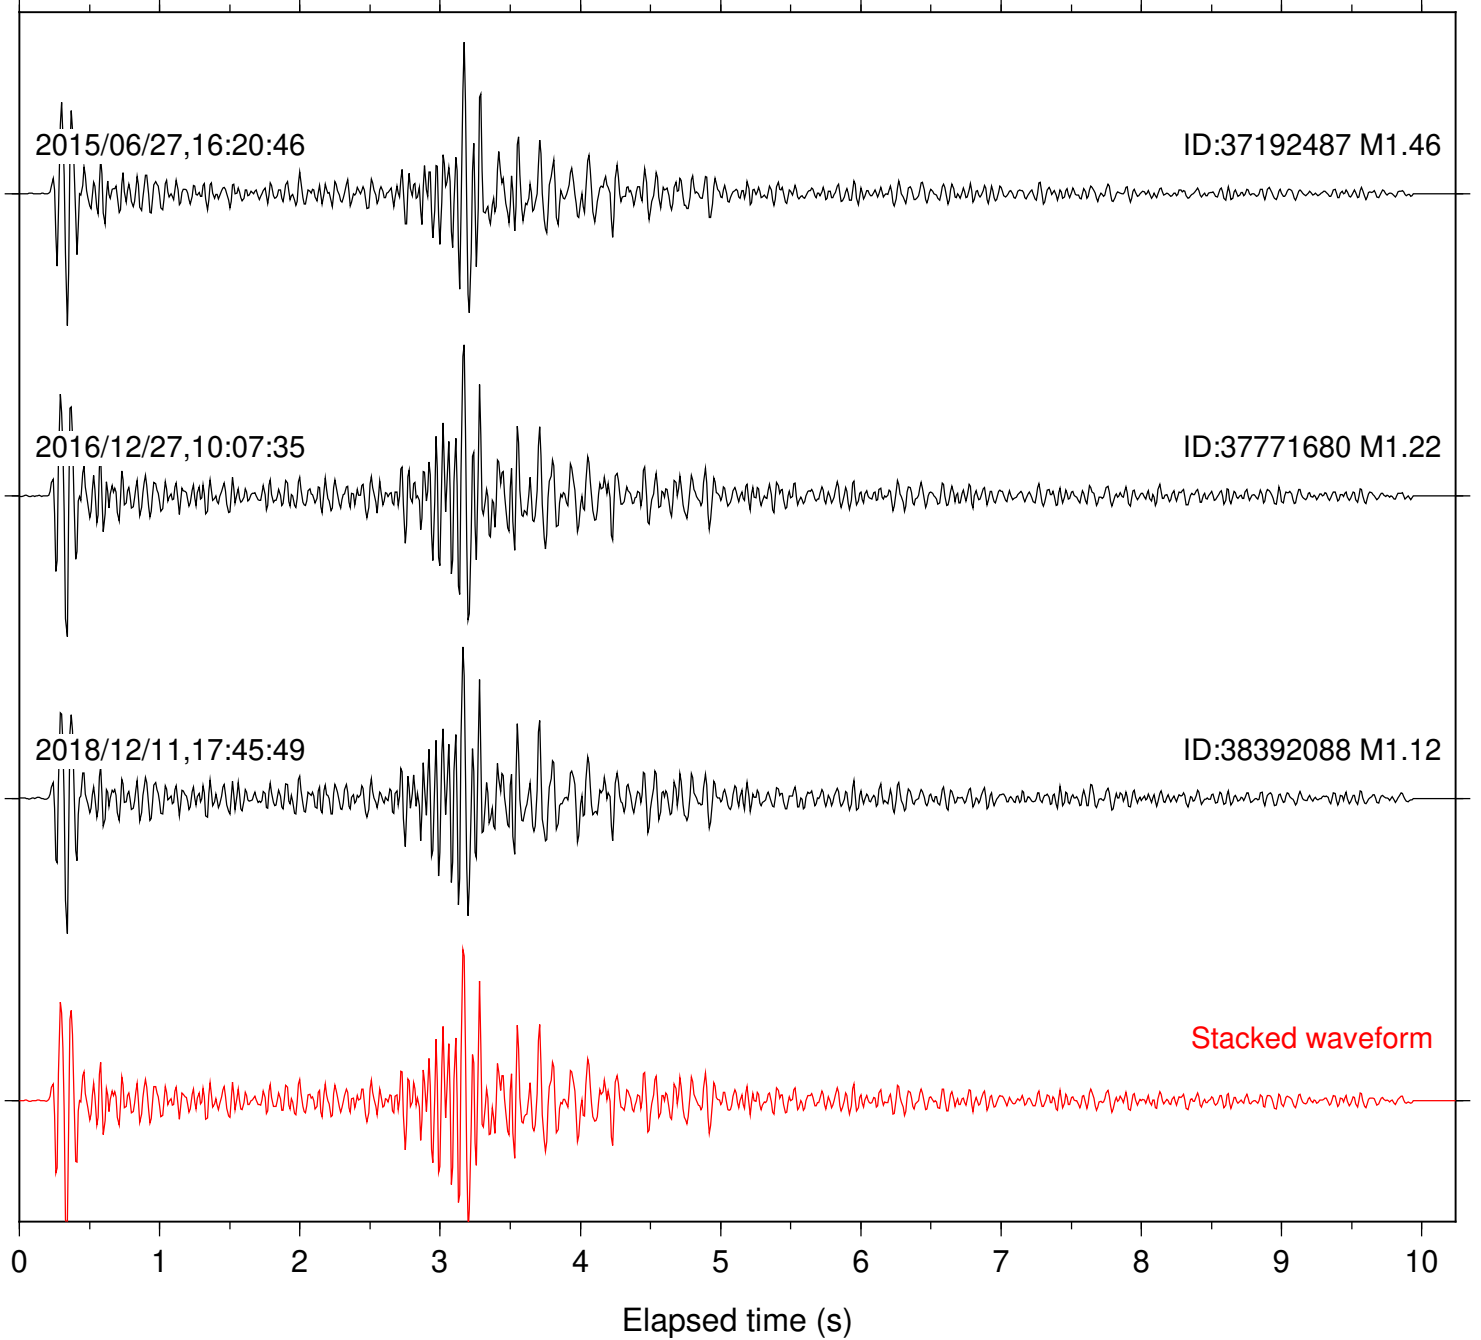

Station: B082 Com: EHZ

Focal depth: 16.54 km

Station: B084 Com: EHZ

Focal depth: 16.54 km

Station: B087 Com: EHZ

Focal depth: 16.51 km

Station: B093 Com: EHZ

Focal depth: 16.51 km

Station: B946 Com: EHZ

Focal depth: 16.54 km

Station: BAC Com: EHZ

Focal depth: 16.51 km

Station: DGR Com: HHZ

Focal depth: 16.54 km

Station: FRD Com: HHZ

Focal depth: 16.54 km