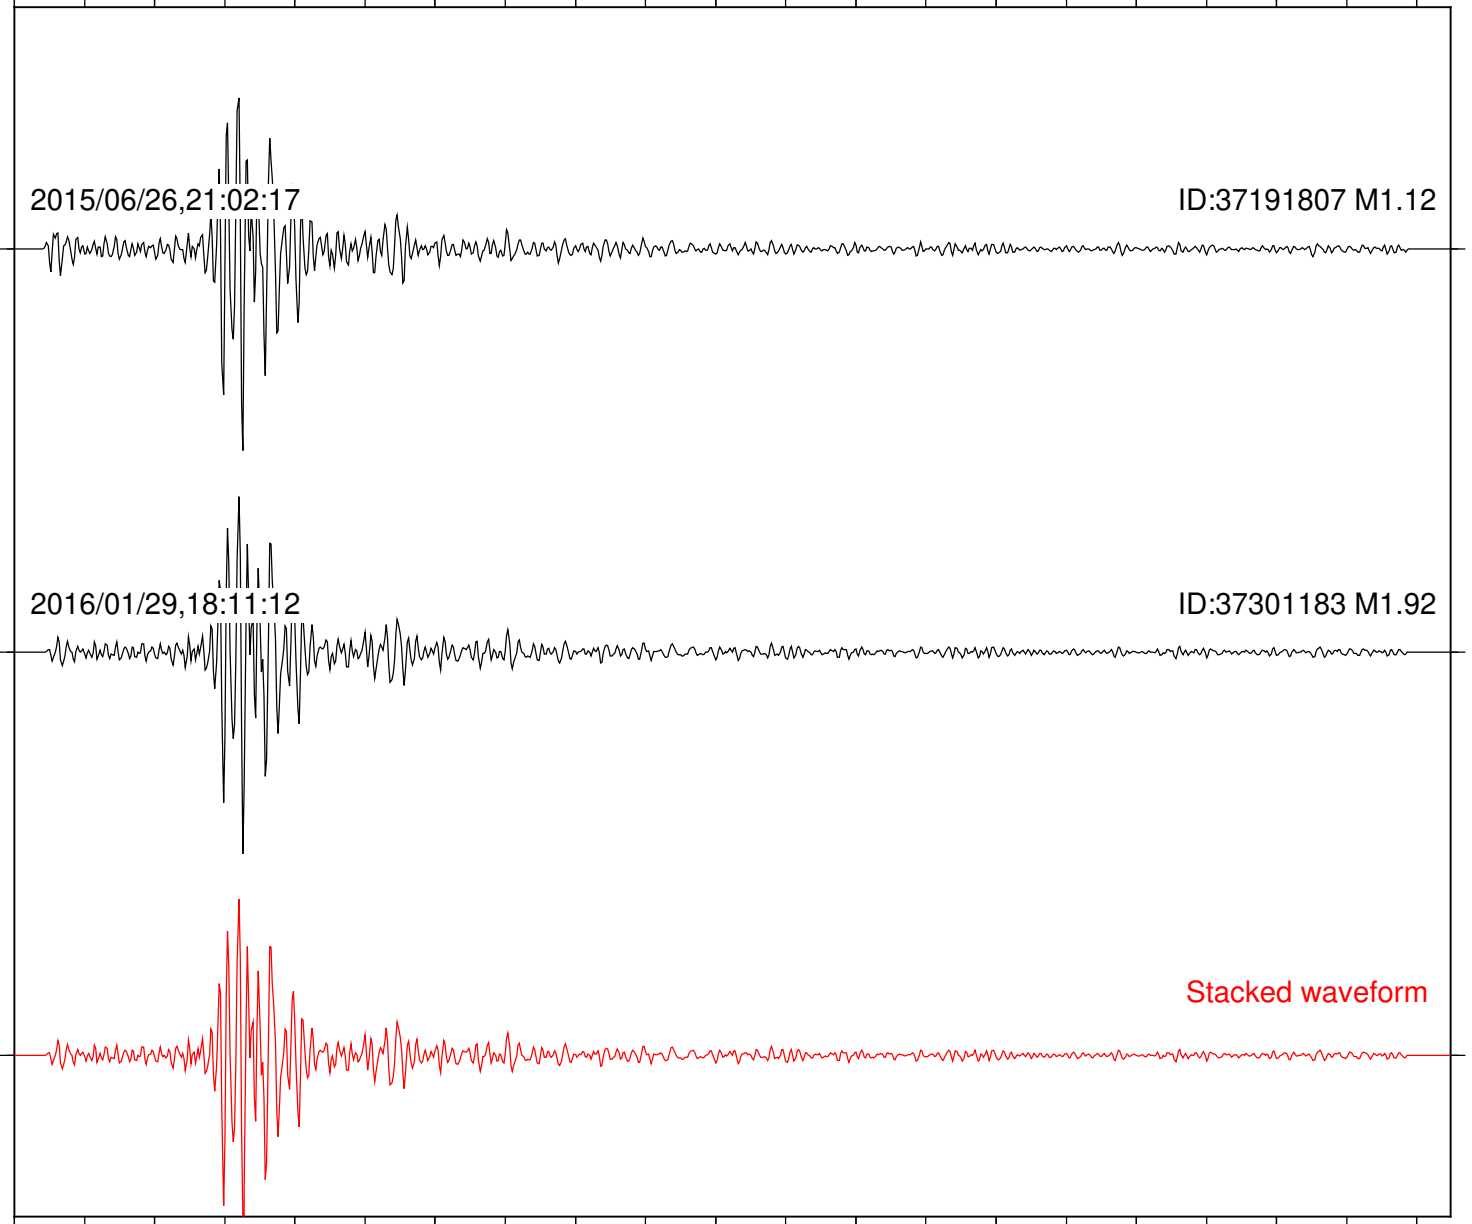

Station: B093 Com: EHZ

Focal depth: 8.62 km

2015/06/26,21:02:17

ID:37191807 M1.12

2016/01/29,18:11:12

ID:37301183 M1.92

Stacked waveform

0 1 2 3 4 5 6 7 8 9 10
Elapsed time (s)

Station: BAC Com: EHZ

Focal depth: 8.62 km