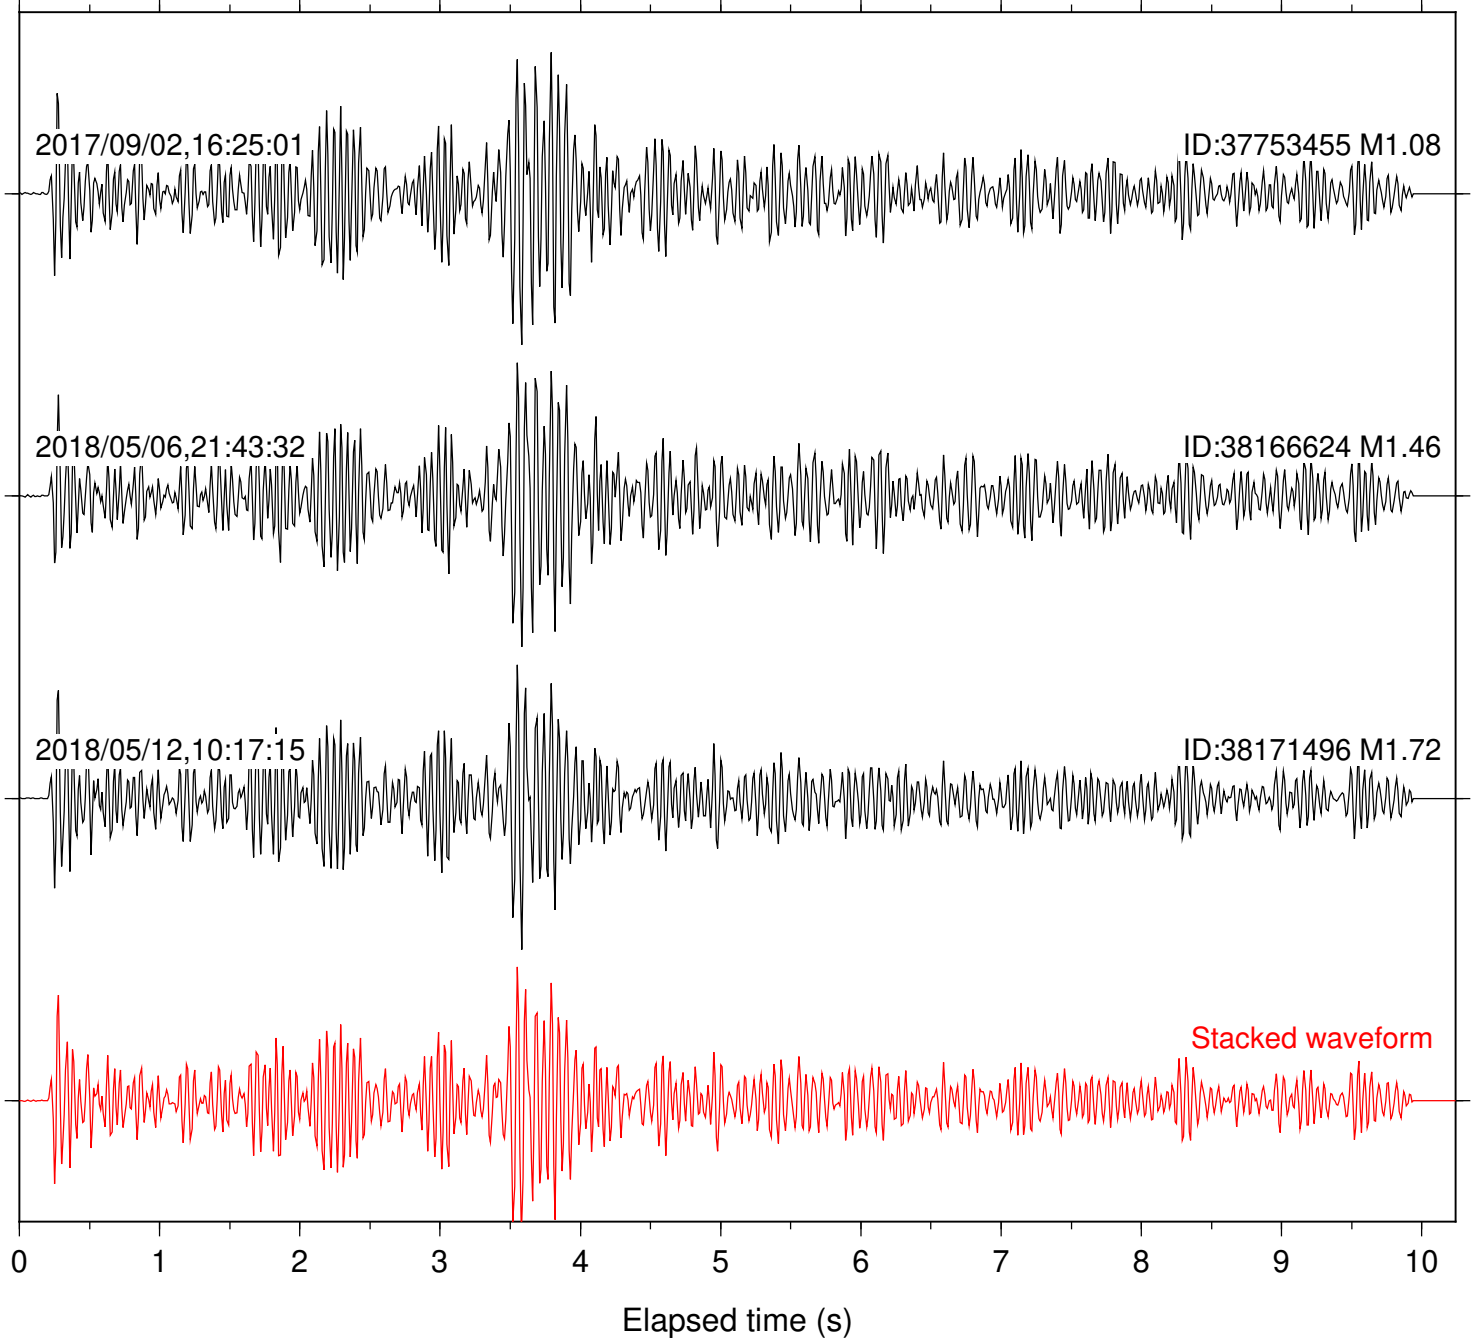

Station: CRY Com: HHZ

Focal depth: 6.70 km

Station: CSH Com: HHZ

Focal depth: 6.70 km

Station: DGR Com: HHZ

Focal depth: 6.70 km

Station: DNR Com: HHZ

Focal depth: 6.70 km

Station: FRD Com: HHZ

Focal depth: 6.67 km

Station: HMT2 Com: HHZ

Focal depth: 6.70 km

Station: KNW Com: HHZ

Focal depth: 6.70 km

Station: LVA2 Com: HHZ

Focal depth: 6.70 km

Station: PFO Com: HHZ

Focal depth: 6.70 km

Station: PLM Com: HHZ

Focal depth: 6.70 km

Station: POB2 Com: HHZ

Focal depth: 6.70 km

Station: RDM Com: HHZ

Focal depth: 6.70 km

Station: RRSP Com: HHZ

Focal depth: 6.67 km

Station: SMER Com: HHZ

Focal depth: 6.70 km

Station: SND Com: HHZ

Focal depth: 6.70 km

Station: WMC Com: HHZ

Focal depth: 6.70 km