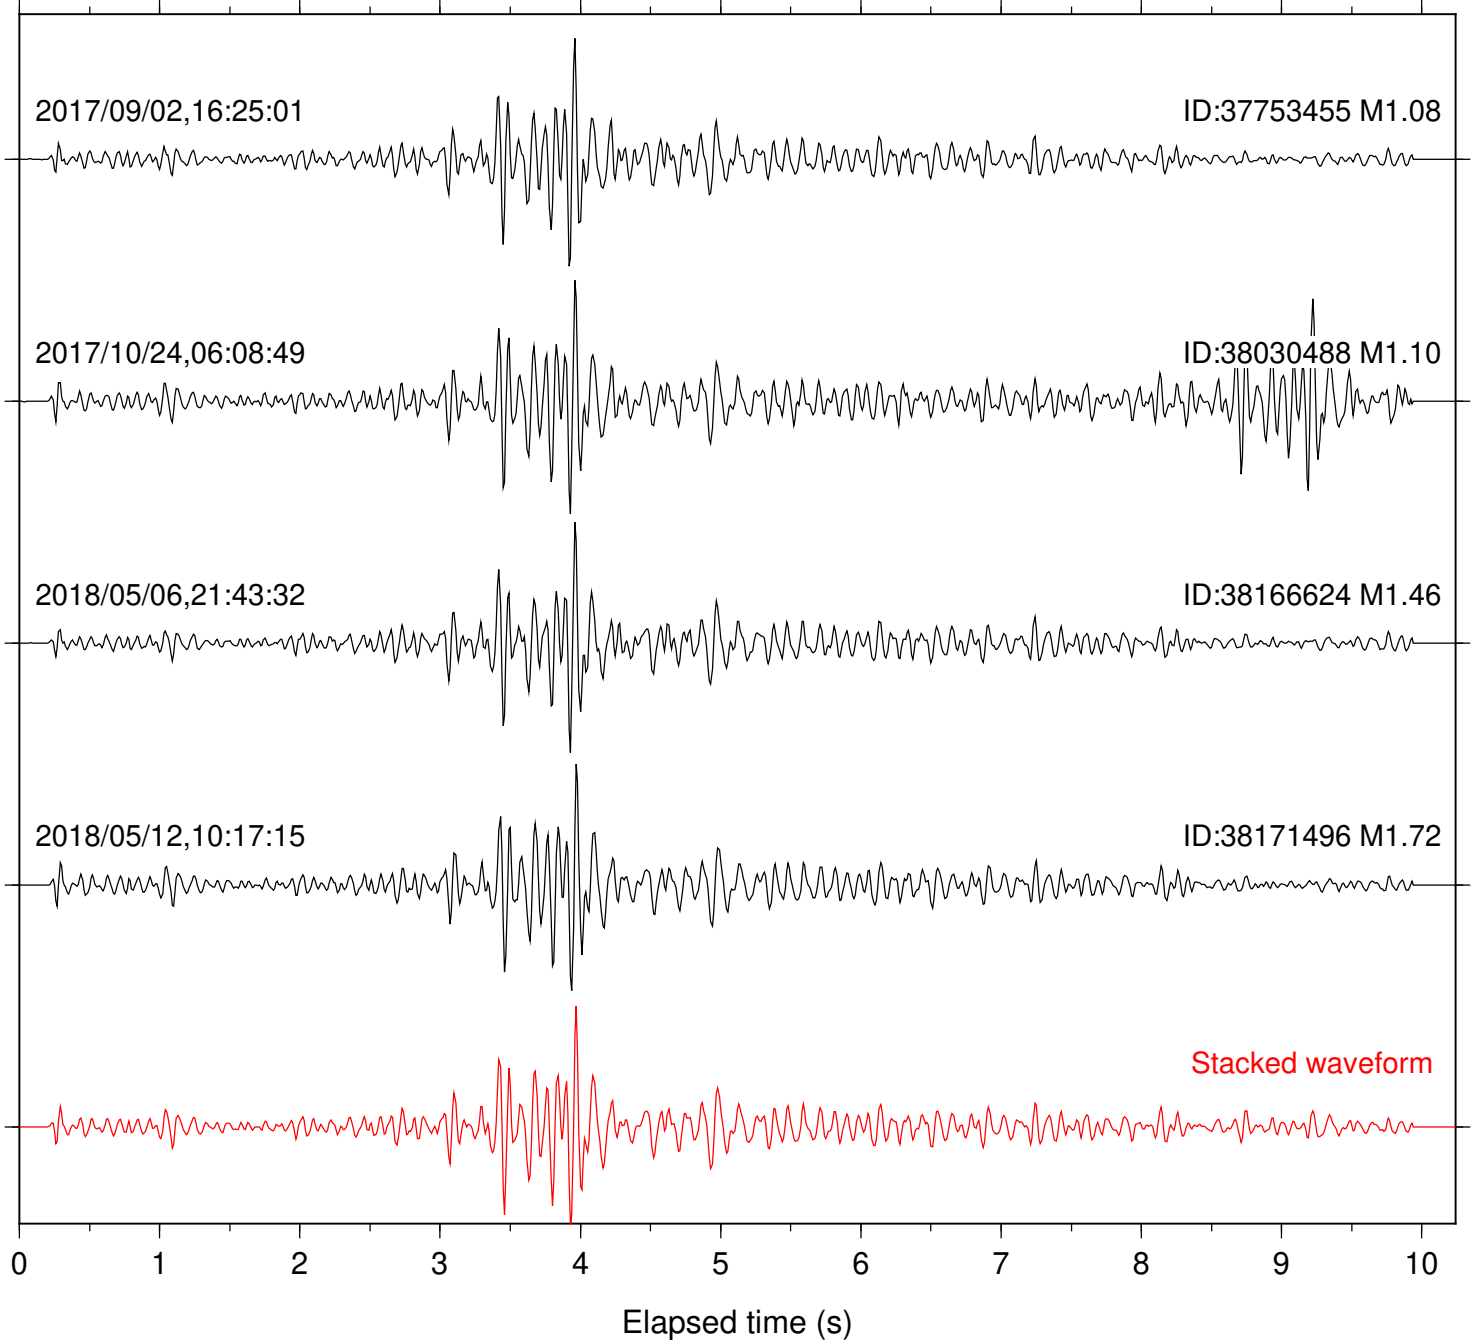

Station: B088 Com: EHZ

Focal depth: 6.70 km

Station: B093 Com: EHZ

Focal depth: 6.70 km

Station: B946 Com: EHZ

Focal depth: 6.70 km

Station: BAC Com: EHZ

Focal depth: 6.67 km

Station: FRD Com: HHZ

Focal depth: 6.67 km

Station: HMT2 Com: HHZ

Focal depth: 6.70 km

Station: KNW Com: HHZ

Focal depth: 6.70 km

Station: LVA2 Com: HHZ

Focal depth: 6.70 km

Station: PFO Com: HHZ

Focal depth: 6.70 km

Station: PLM Com: HHZ

Focal depth: 6.70 km

Station: POB2 Com: HHZ

Focal depth: 6.70 km

Station: RDM Com: HHZ

Focal depth: 6.70 km

Station: RRSP Com: HHZ

Focal depth: 6.67 km

Station: SMER Com: HHZ

Focal depth: 6.70 km

Station: SND Com: HHZ

Focal depth: 6.70 km

Station: WMC Com: HHZ

Focal depth: 6.70 km