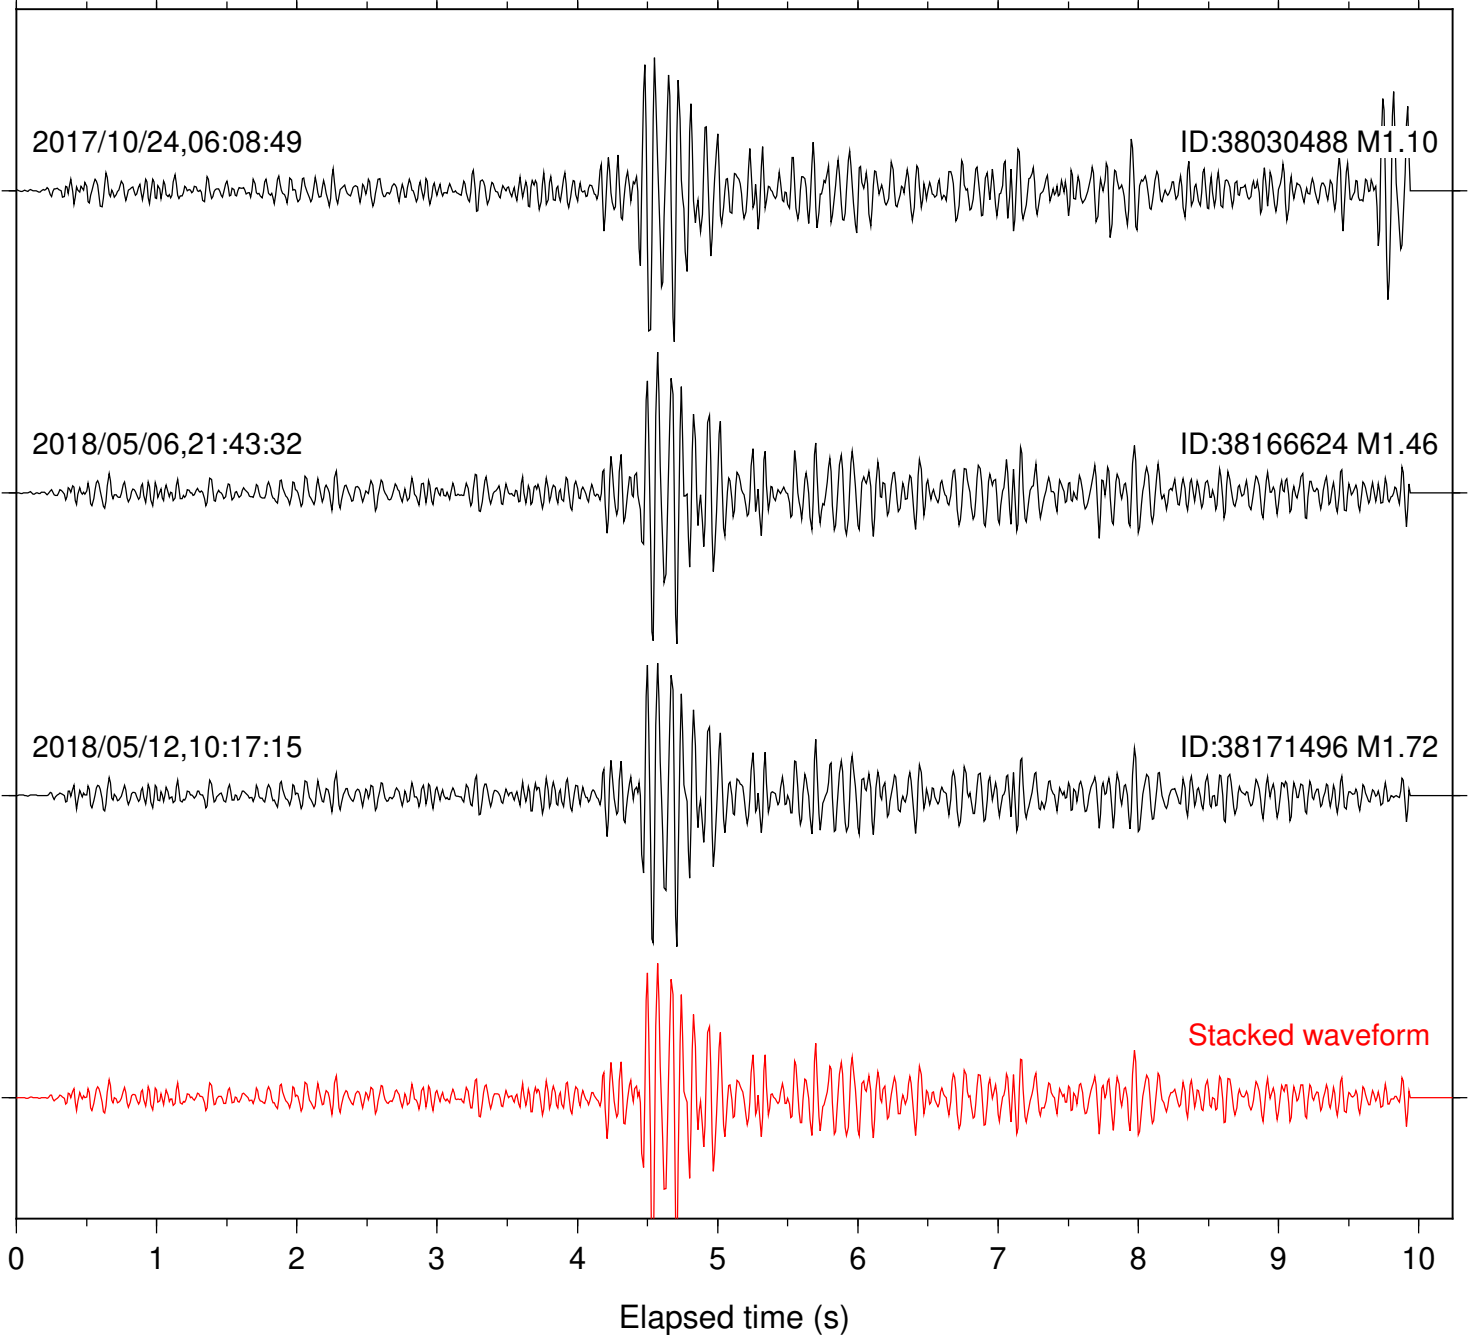

Station: B081 Com: EHZ

Focal depth: 6.67 km

Station: B082 Com: EHZ

Focal depth: 6.70 km

Station: B084 Com: EHZ

Focal depth: 6.70 km

Station: B087 Com: EHZ

Focal depth: 6.70 km

Station: B088 Com: EHZ

Focal depth: 6.70 km

Station: B093 Com: EHZ

Focal depth: 6.70 km

Station: B946 Com: EHZ

Focal depth: 6.70 km

Station: BAC Com: EHZ

Focal depth: 6.67 km

Station: CRY Com: HHZ

Focal depth: 6.70 km

Station: CSH Com: HHZ

Focal depth: 6.70 km

Station: DGR Com: HHZ

Focal depth: 6.70 km

Station: DNR Com: HHZ

Focal depth: 6.70 km

Station: RRSP Com: HHZ

Focal depth: 6.67 km

Station: SMER Com: HHZ

Focal depth: 6.70 km

Station: SND Com: HHZ

Focal depth: 6.70 km

Station: WMC Com: HHZ

Focal depth: 6.70 km