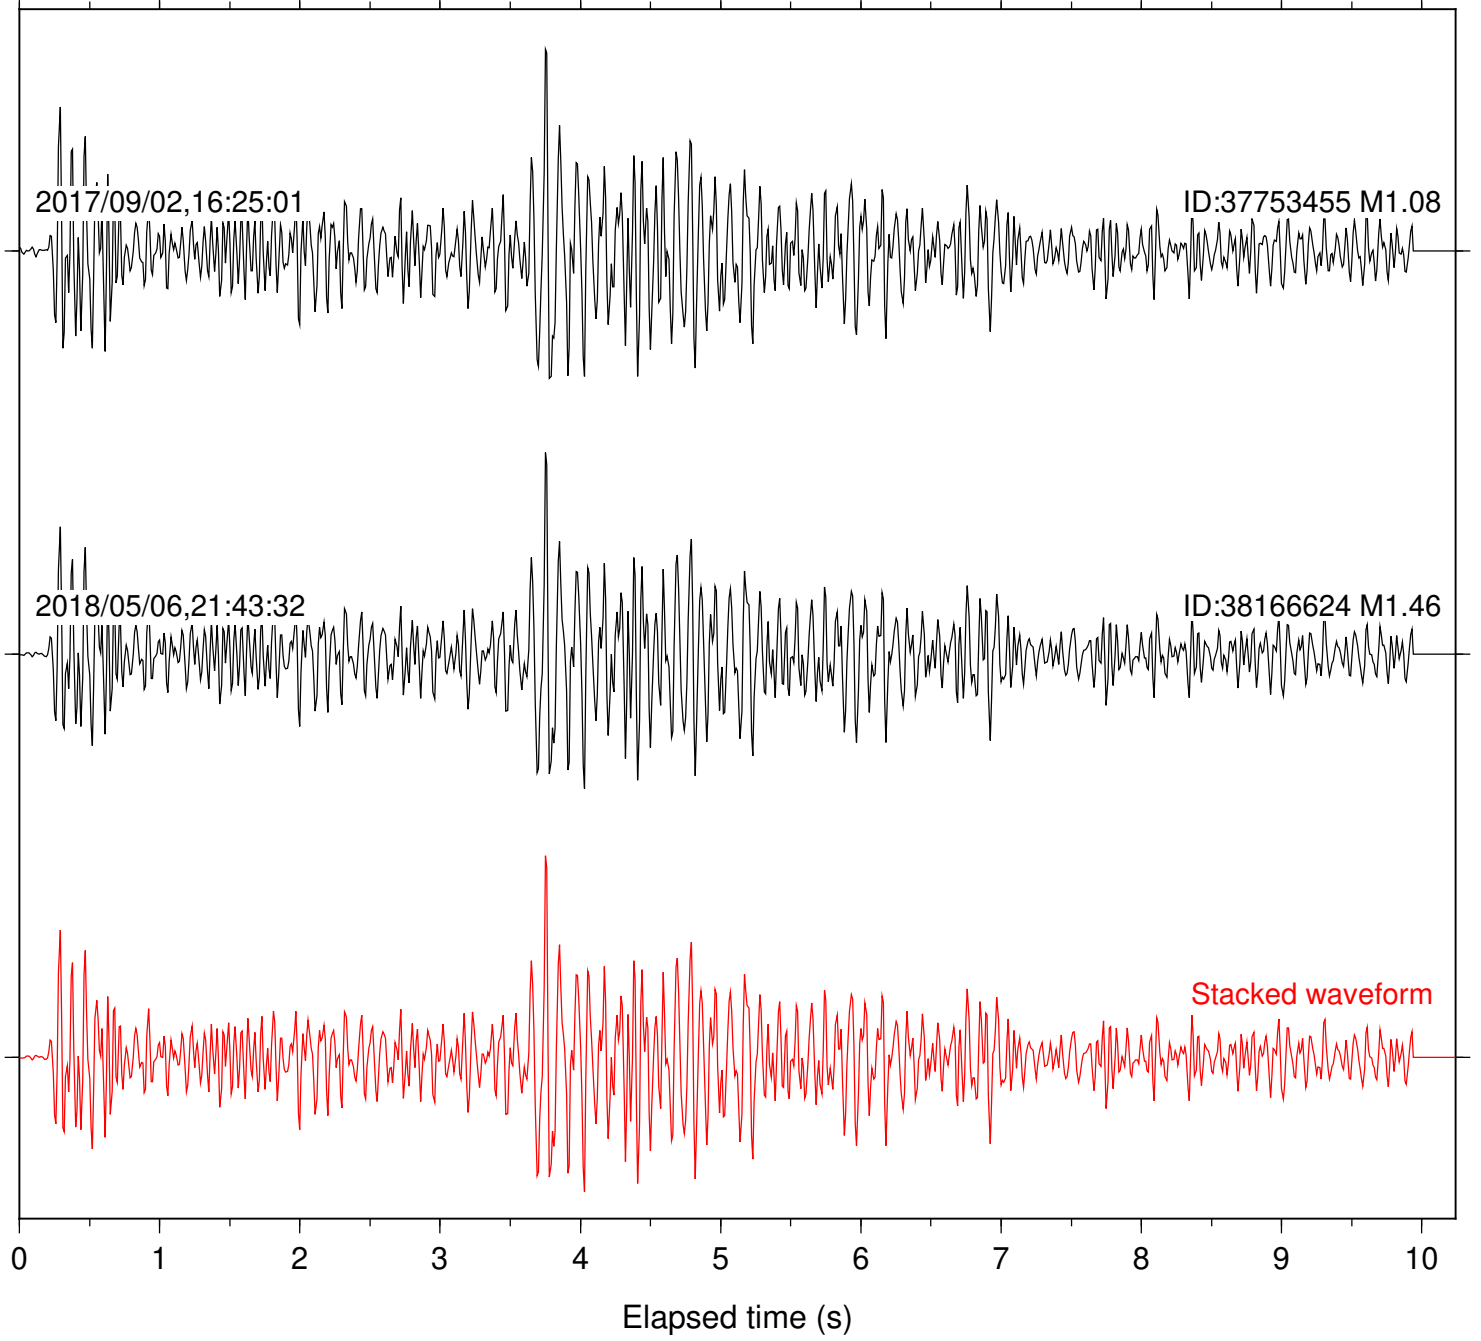

Station: B088 Com: EHZ

Focal depth: 6.70 km

Station: B093 Com: EHZ

Focal depth: 6.70 km

Station: B946 Com: EHZ

Focal depth: 6.70 km

Station: BAC Com: EHZ

Focal depth: 6.67 km

Station: CRY Com: HHZ

Focal depth: 6.70 km

Station: CSH Com: HHZ

Focal depth: 6.70 km

Station: DGR Com: HHZ

Focal depth: 6.70 km

Station: DNR Com: HHZ

Focal depth: 6.70 km

Station: FRD Com: HHZ

Focal depth: 6.67 km

Station: HMT2 Com: HHZ

Focal depth: 6.70 km

Station: KNW Com: HHZ

Focal depth: 6.70 km

Station: LVA2 Com: HHZ

Focal depth: 6.70 km

Station: RRSP Com: HHZ

Focal depth: 6.67 km

Station: SMER Com: HHZ

Focal depth: 6.70 km

Station: SND Com: HHZ

Focal depth: 6.70 km

Station: WMC Com: HHZ

Focal depth: 6.70 km