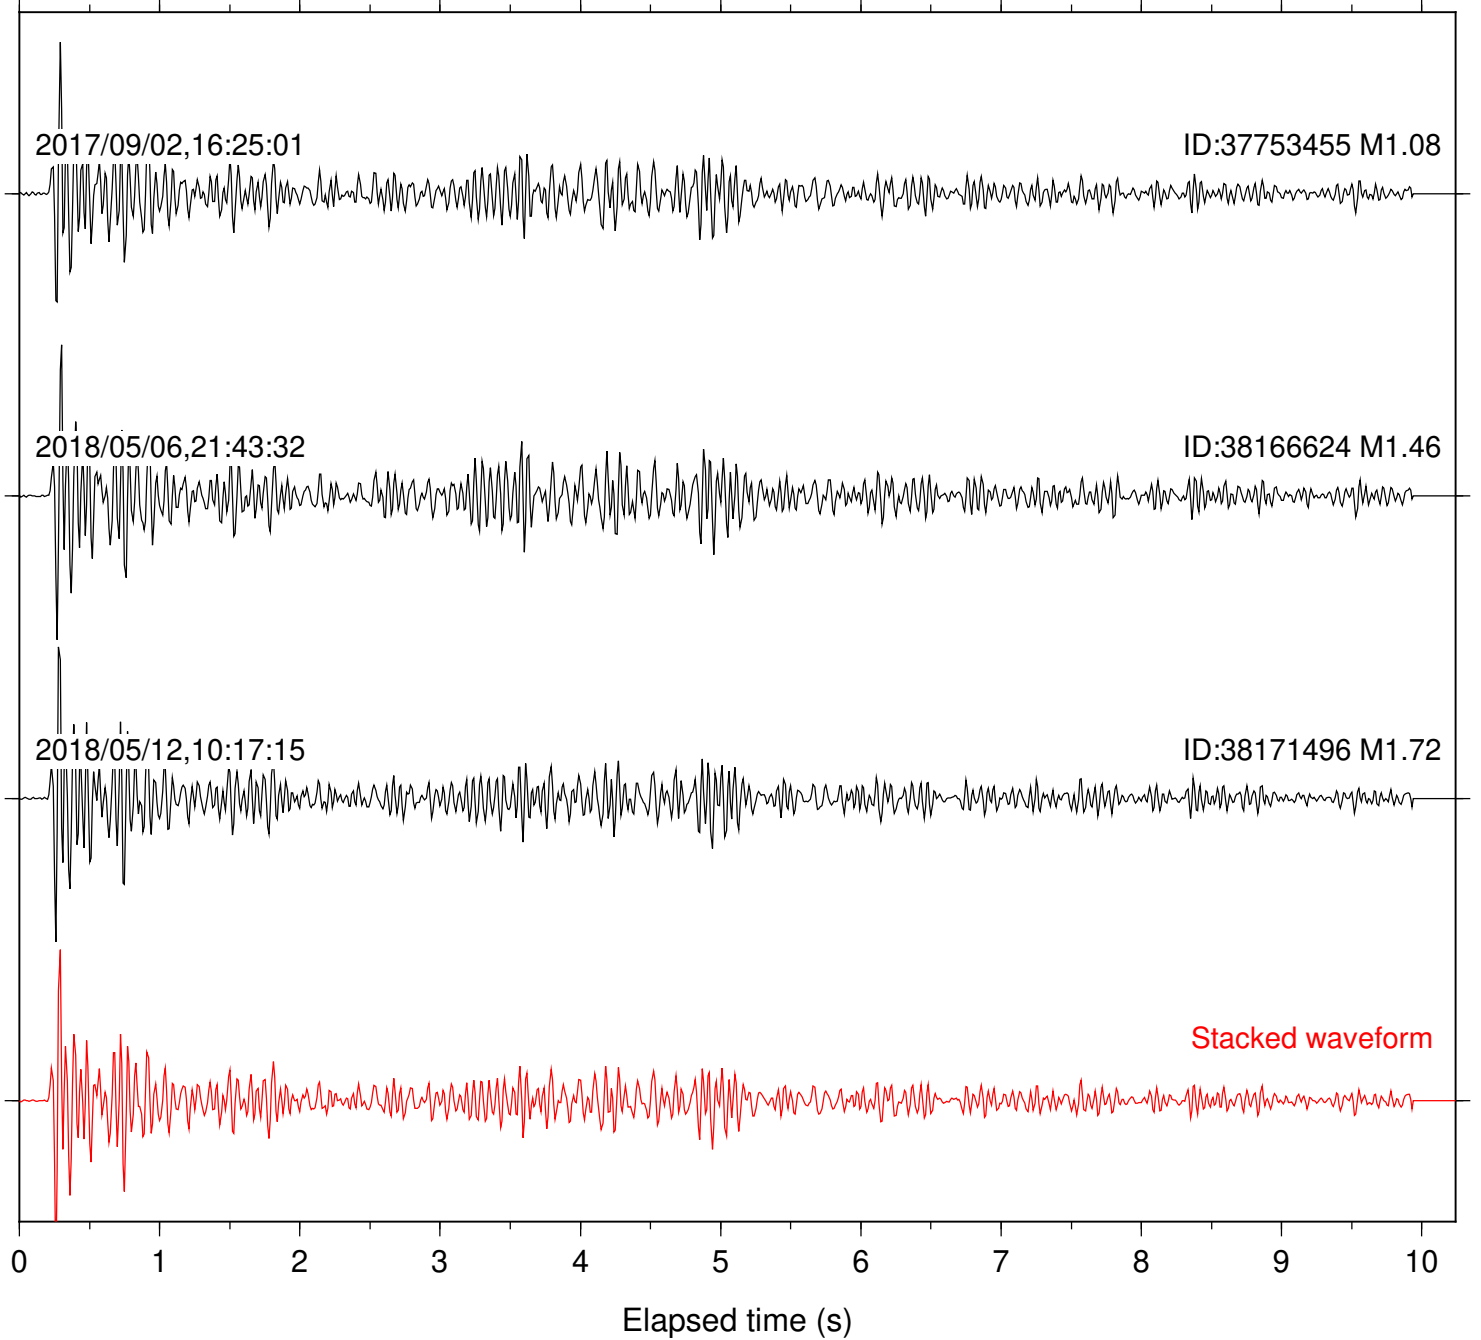

Station: CRY Com: HHZ

Focal depth: 6.70 km

Station: CSH Com: HHZ

Focal depth: 6.70 km

Station: DGR Com: HHZ

Focal depth: 6.70 km

Station: DNR Com: HHZ

Focal depth: 6.70 km

Station: FRD Com: HHZ

Focal depth: 6.67 km

Station: HMT2 Com: HHZ

Focal depth: 6.70 km

Station: KNW Com: HHZ

Focal depth: 6.70 km

Station: LVA2 Com: HHZ

Focal depth: 6.70 km

Station: PFO Com: HHZ

Focal depth: 6.70 km

Station: PLM Com: HHZ

Focal depth: 6.70 km

Station: POB2 Com: HHZ

Focal depth: 6.70 km

Station: RDM Com: HHZ

Focal depth: 6.70 km

Station: RRSP Com: HHZ

Focal depth: 6.67 km

Station: SMER Com: HHZ

Focal depth: 6.70 km

Station: SND Com: HHZ

Focal depth: 6.70 km

Station: WMC Com: HHZ

Focal depth: 6.70 km