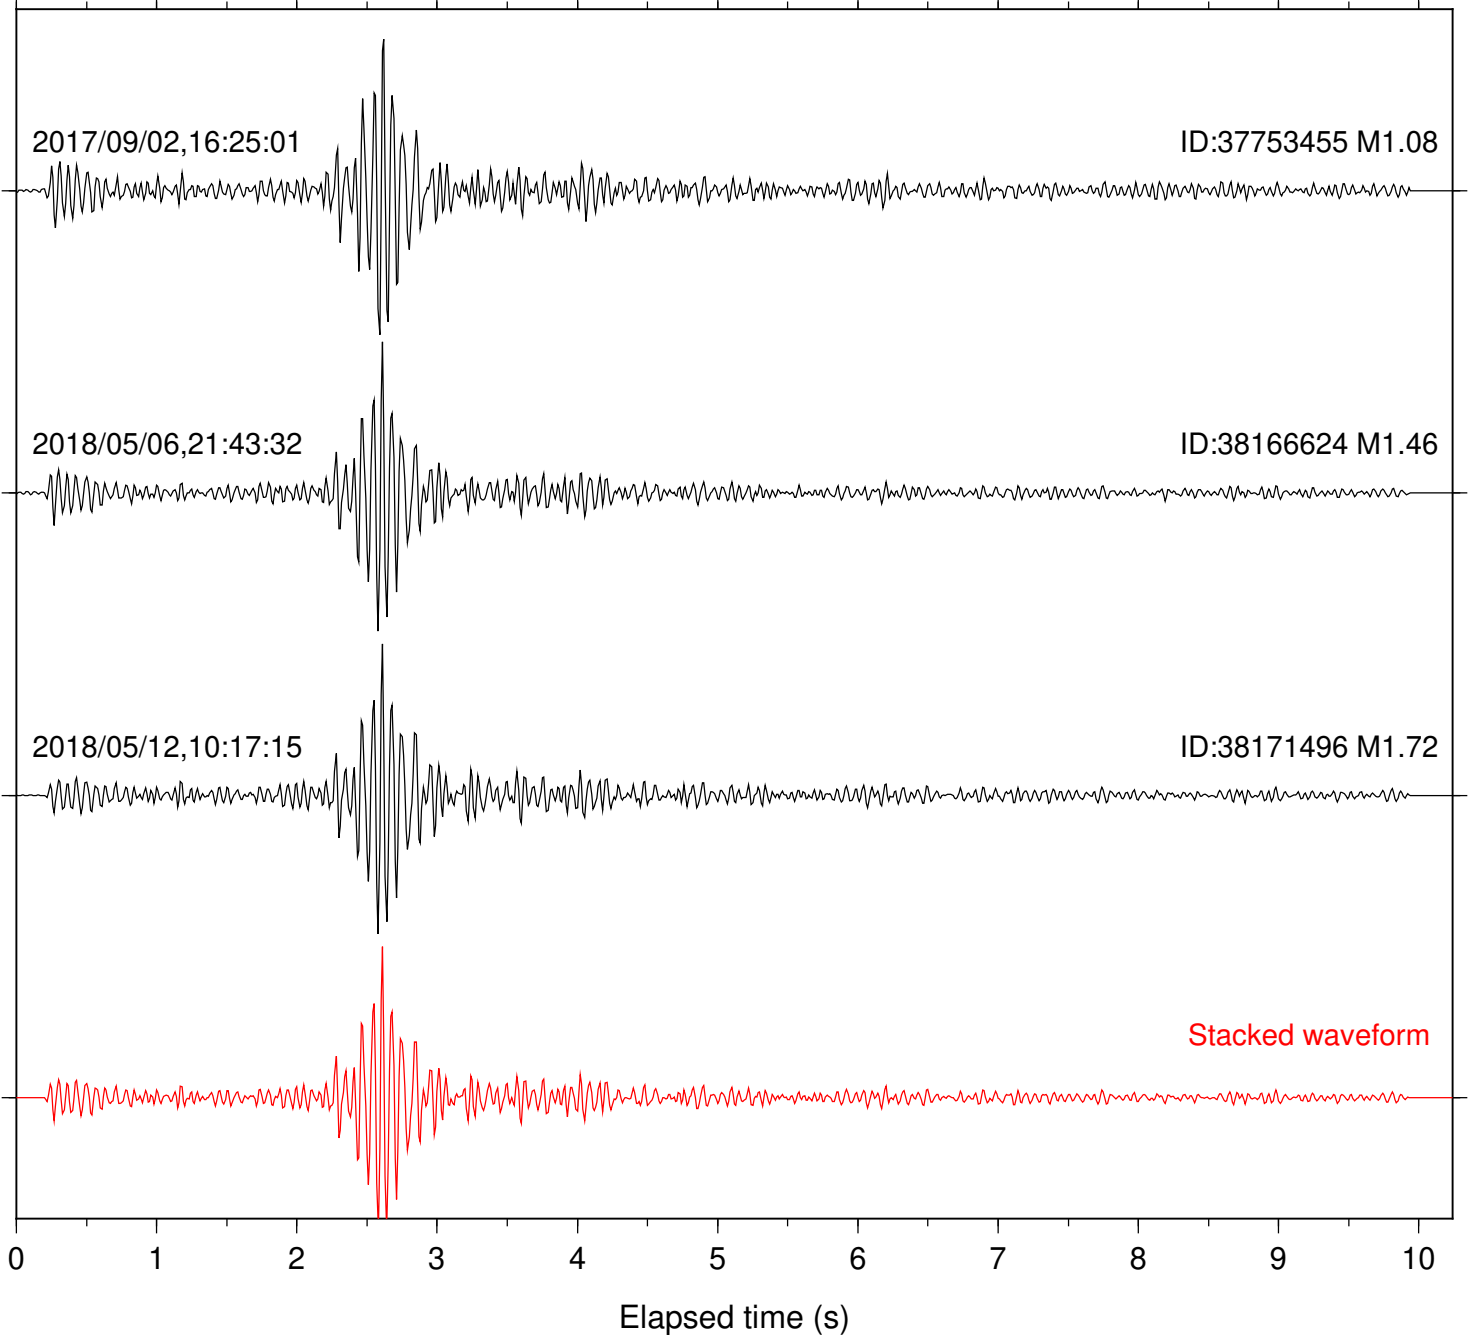

Station: CRY Com: HHZ

Focal depth: 6.70 km

Station: CSH Com: HHZ

Focal depth: 6.70 km

Station: DGR Com: HHZ

Focal depth: 6.70 km

Station: DNR Com: HHZ

Focal depth: 6.70 km

Station: FRD Com: HHZ

Focal depth: 6.67 km

Station: HMT2 Com: HHZ

Focal depth: 6.70 km

Station: KNW Com: HHZ

Focal depth: 6.70 km

Station: LVA2 Com: HHZ

Focal depth: 6.70 km

Station: PFO Com: HHZ

Focal depth: 6.70 km

Station: PLM Com: HHZ

Focal depth: 6.70 km

Station: POB2 Com: HHZ

Focal depth: 6.70 km

Station: RDM Com: HHZ

Focal depth: 6.70 km

Station: RRSP Com: HHZ

Focal depth: 6.67 km

Station: SMER Com: HHZ

Focal depth: 6.70 km

Station: SND Com: HHZ

Focal depth: 6.70 km

Station: WMC Com: HHZ

Focal depth: 6.70 km