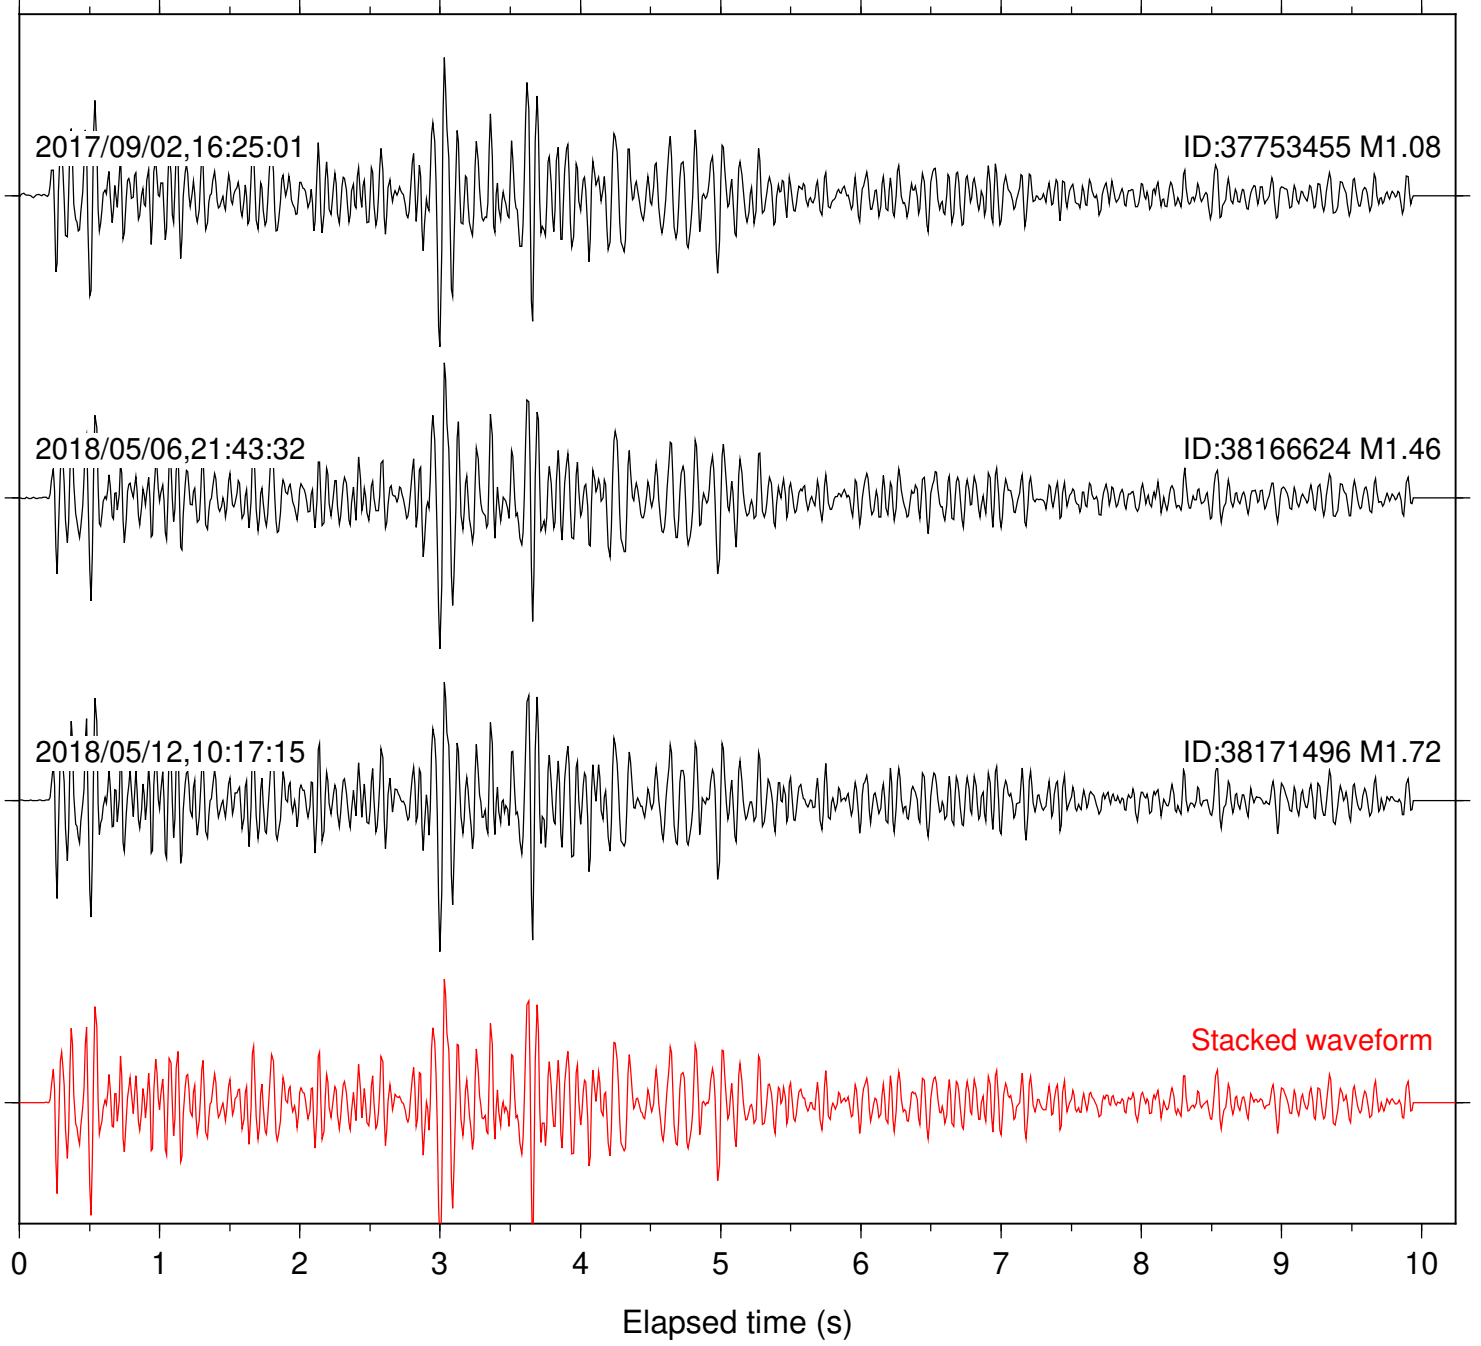

Station: B081 Com: EHZ

Focal depth: 6.67 km

Station: B082 Com: EHZ

Focal depth: 6.70 km

Station: B084 Com: EHZ

Focal depth: 6.70 km

Station: B087 Com: EHZ

Focal depth: 6.70 km

Station: B088 Com: EHZ

Focal depth: 6.70 km

Station: B093 Com: EHZ

Focal depth: 6.70 km

Station: B946 Com: EHZ

Focal depth: 6.70 km

Station: BAC Com: EHZ

Focal depth: 6.67 km

Station: CRY Com: HHZ

Focal depth: 6.70 km

Station: CSH Com: HHZ

Focal depth: 6.70 km

Station: DGR Com: HHZ

Focal depth: 6.70 km

Station: DNR Com: HHZ

Focal depth: 6.70 km

Station: RRSP Com: HHZ

Focal depth: 6.67 km

Station: SMER Com: HHZ

Focal depth: 6.70 km

Station: SND Com: HHZ

Focal depth: 6.70 km

Station: WMC Com: HHZ

Focal depth: 6.70 km