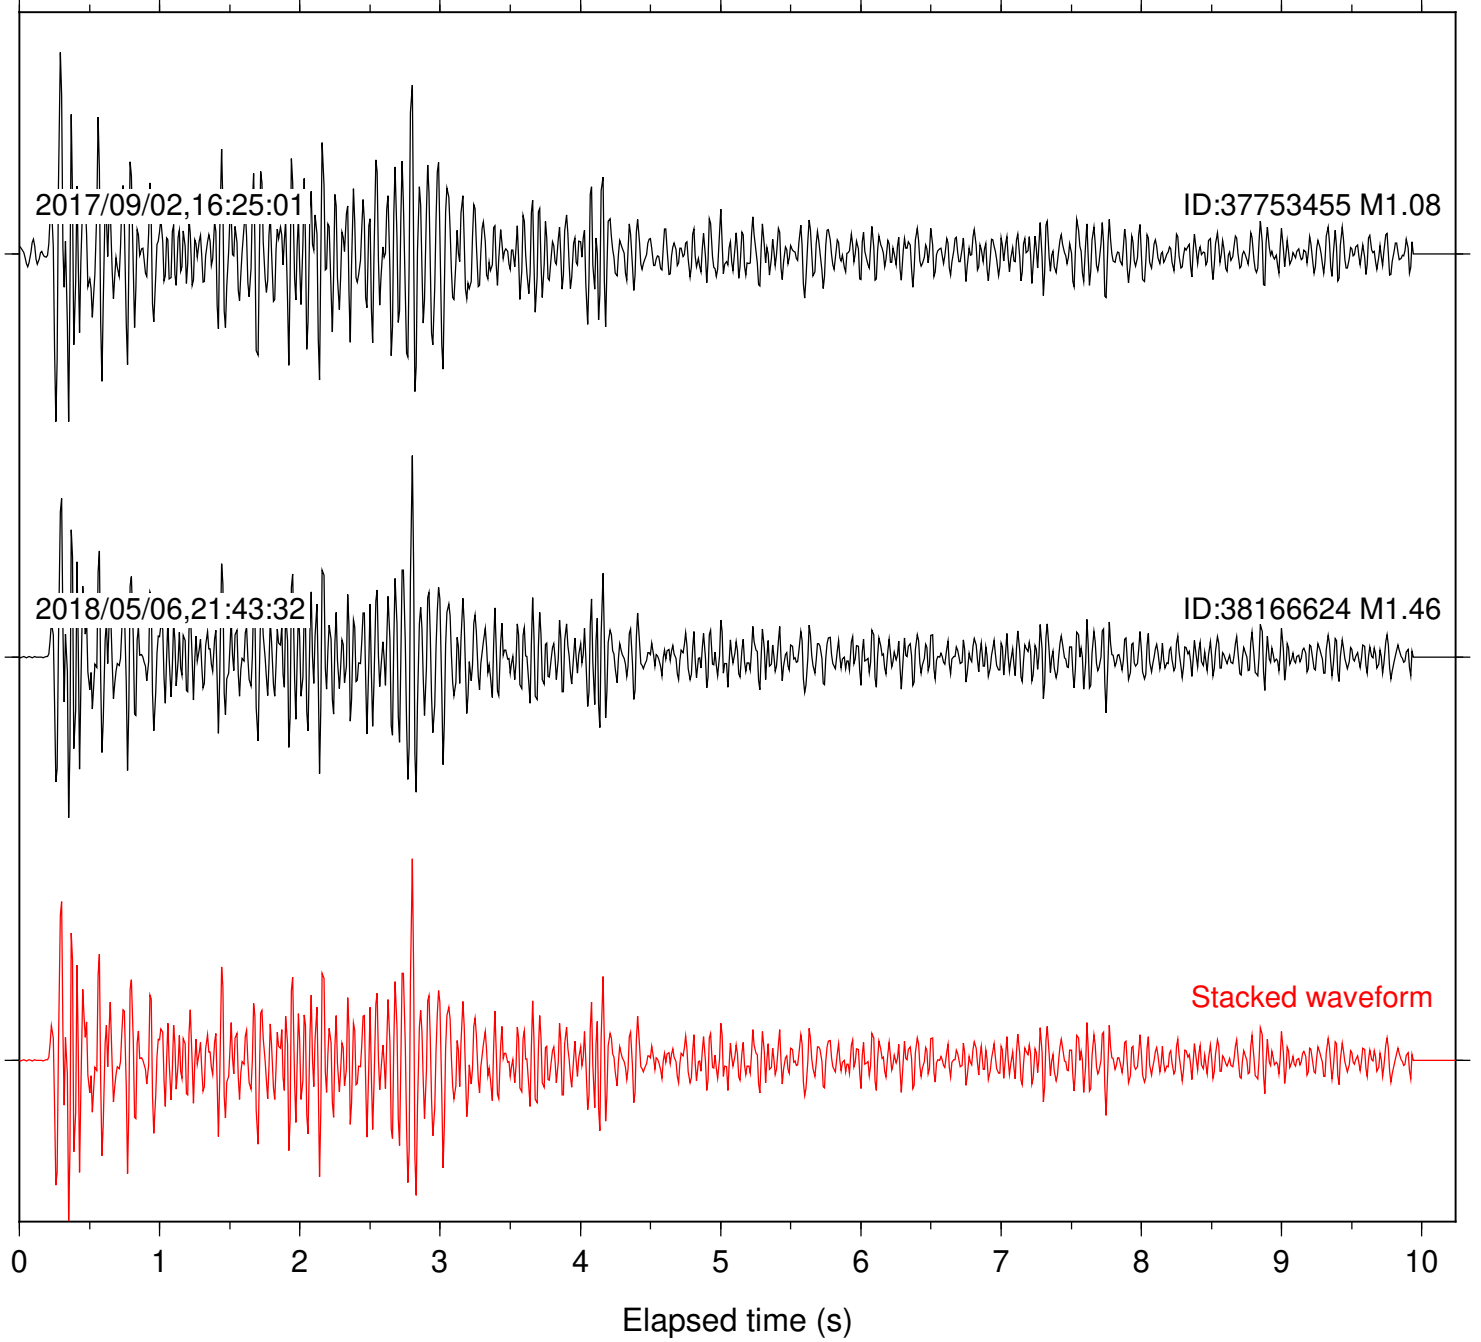

Station: B088 Com: EHZ

Focal depth: 6.70 km

Station: B093 Com: EHZ

Focal depth: 6.70 km

Station: B946 Com: EHZ

Focal depth: 6.70 km

Station: BAC Com: EHZ

Focal depth: 6.67 km

Station: CRY Com: HHZ

Focal depth: 6.70 km

Station: CSH Com: HHZ

Focal depth: 6.70 km

Station: DGR Com: HHZ

Focal depth: 6.70 km

Station: DNR Com: HHZ

Focal depth: 6.70 km

Station: FRD Com: HHZ

Focal depth: 6.67 km

Station: HMT2 Com: HHZ

Focal depth: 6.70 km

Station: KNW Com: HHZ

Focal depth: 6.70 km

Station: LVA2 Com: HHZ

Focal depth: 6.70 km

Station: RRSP Com: HHZ

Focal depth: 6.67 km

Station: SMER Com: HHZ

Focal depth: 6.70 km

Station: SND Com: HHZ

Focal depth: 6.70 km

Station: WMC Com: HHZ

Focal depth: 6.70 km