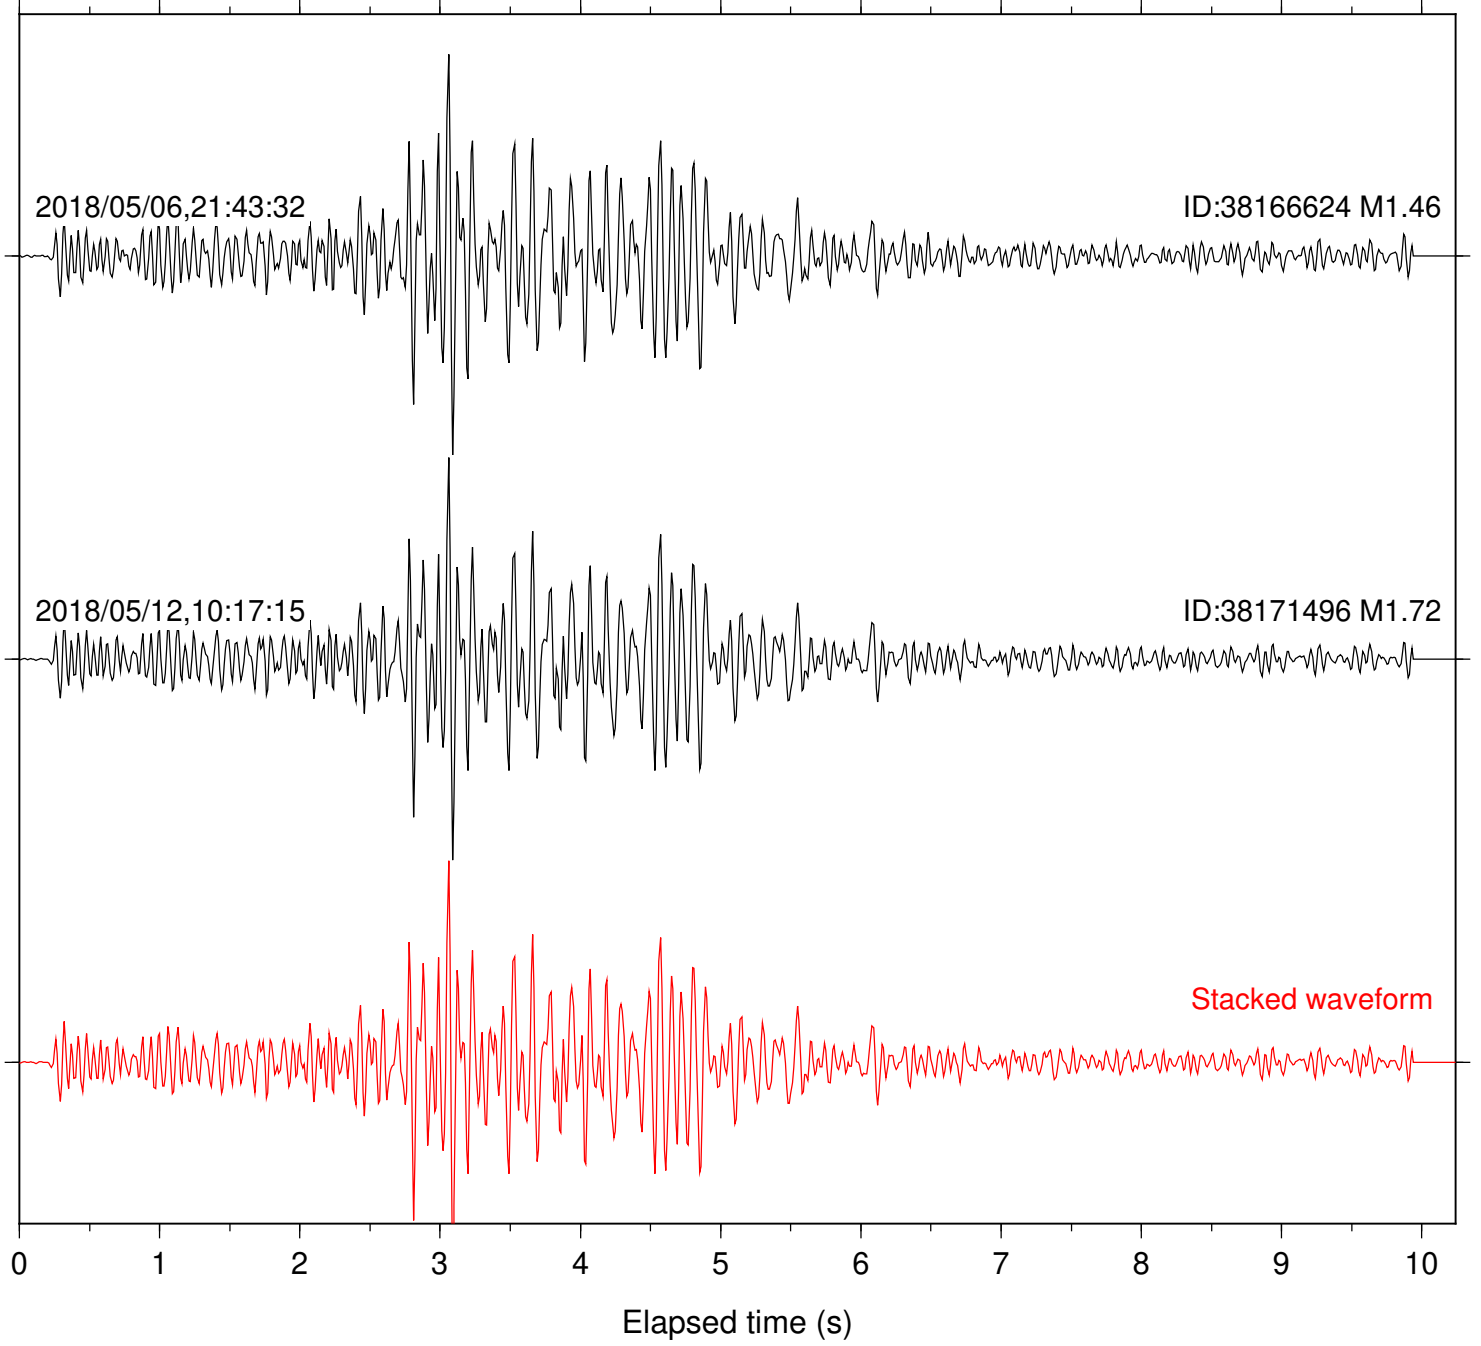

Station: B088 Com: EHZ

Focal depth: 6.70 km

Station: B093 Com: EHZ

Focal depth: 6.70 km

Station: B946 Com: EHZ

Focal depth: 6.70 km

Station: BAC Com: EHZ

Focal depth: 6.67 km

Station: CRY Com: HHZ

Focal depth: 6.70 km

Station: CSH Com: HHZ

Focal depth: 6.70 km

Station: DGR Com: HHZ

Focal depth: 6.70 km

Station: DNR Com: HHZ

Focal depth: 6.70 km

Station: FRD Com: HHZ

Focal depth: 6.67 km

Station: HMT2 Com: HHZ

Focal depth: 6.70 km

Station: KNW Com: HHZ

Focal depth: 6.70 km

Station: LVA2 Com: HHZ

Focal depth: 6.70 km

Station: RRSP Com: HHZ

Focal depth: 6.67 km

Station: SMER Com: HHZ

Focal depth: 6.70 km

Station: SND Com: HHZ

Focal depth: 6.70 km

Station: WMC Com: HHZ

Focal depth: 6.70 km