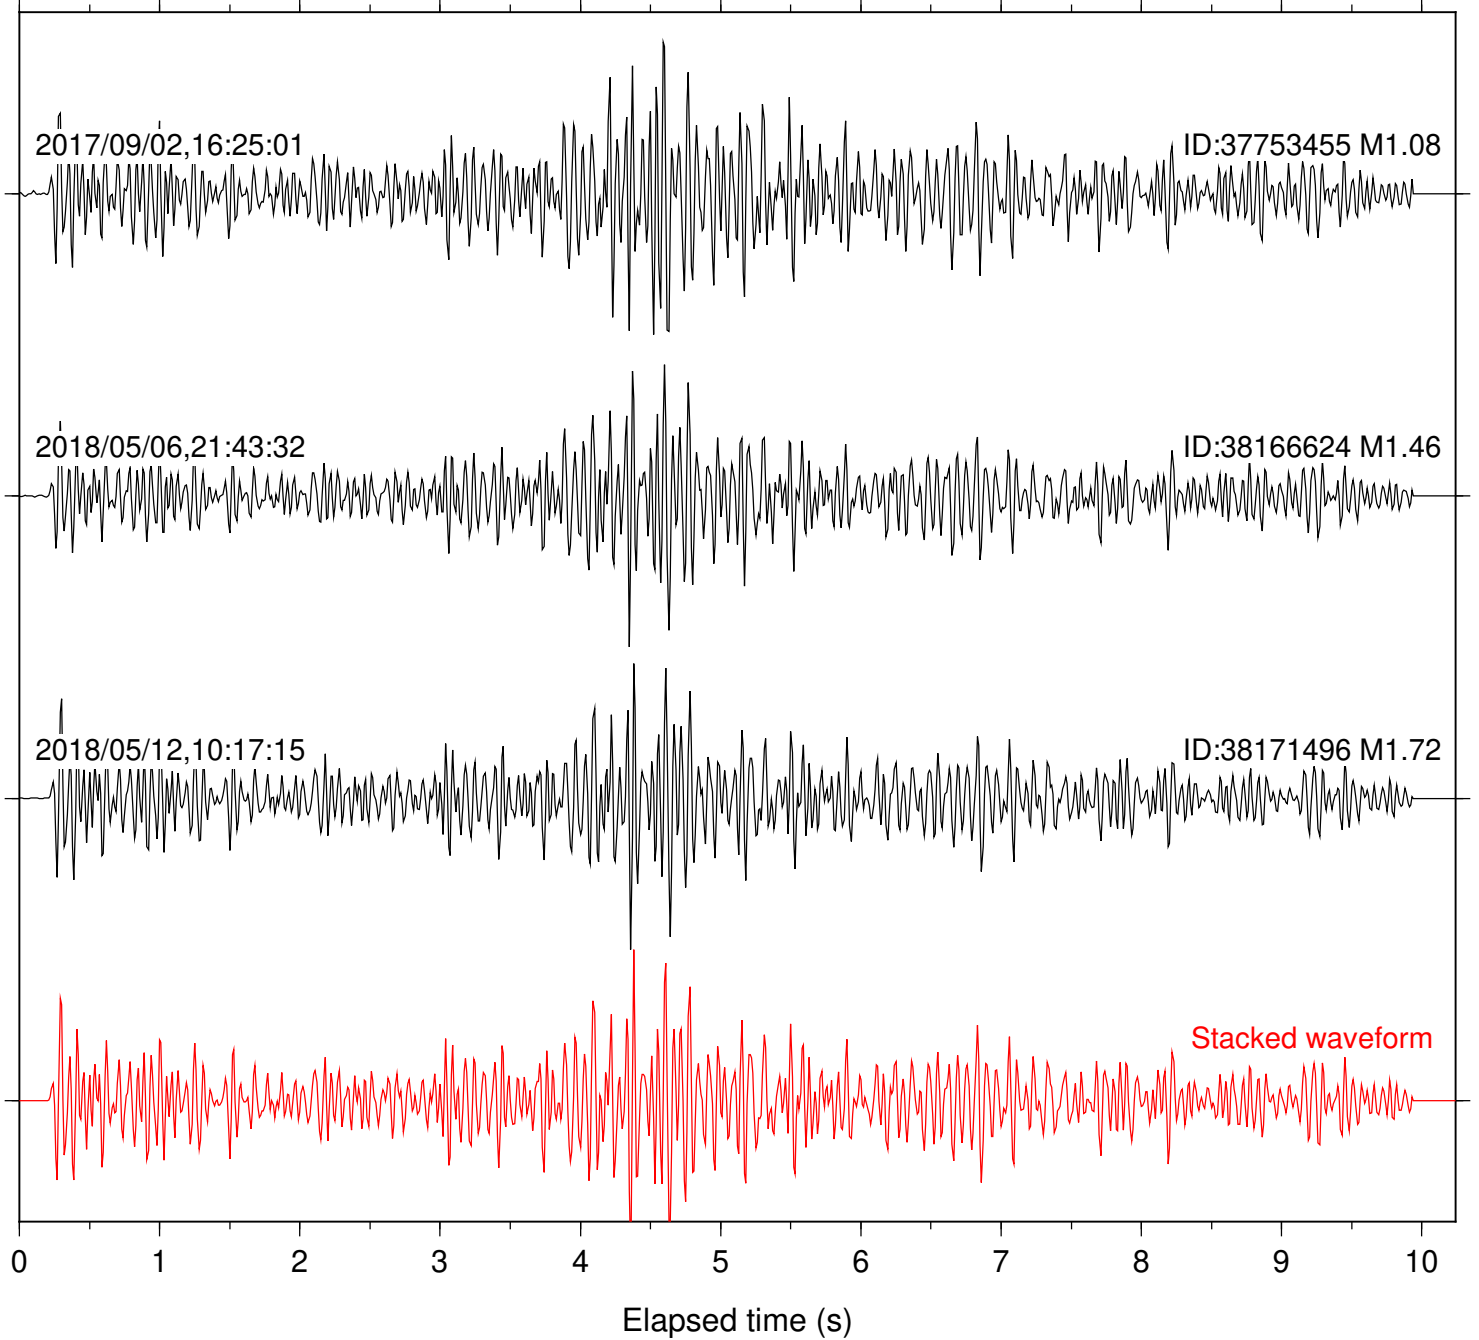

Station: B088 Com: EHZ

Focal depth: 6.70 km

Station: B093 Com: EHZ

Focal depth: 6.70 km

Station: B946 Com: EHZ

Focal depth: 6.70 km

Station: BAC Com: EHZ

Focal depth: 6.67 km

Station: CRY Com: HHZ

Focal depth: 6.70 km

Station: CSH Com: HHZ

Focal depth: 6.70 km

Station: DGR Com: HHZ

Focal depth: 6.70 km

Station: DNR Com: HHZ

Focal depth: 6.70 km

Station: FRD Com: HHZ

Focal depth: 6.67 km

Station: HMT2 Com: HHZ

Focal depth: 6.70 km

Station: KNW Com: HHZ

Focal depth: 6.70 km

Station: LVA2 Com: HHZ

Focal depth: 6.70 km

Station: RRSP Com: HHZ

Focal depth: 6.67 km

Station: SMER Com: HHZ

Focal depth: 6.70 km

Station: SND Com: HHZ

Focal depth: 6.70 km

Station: WMC Com: HHZ

Focal depth: 6.70 km