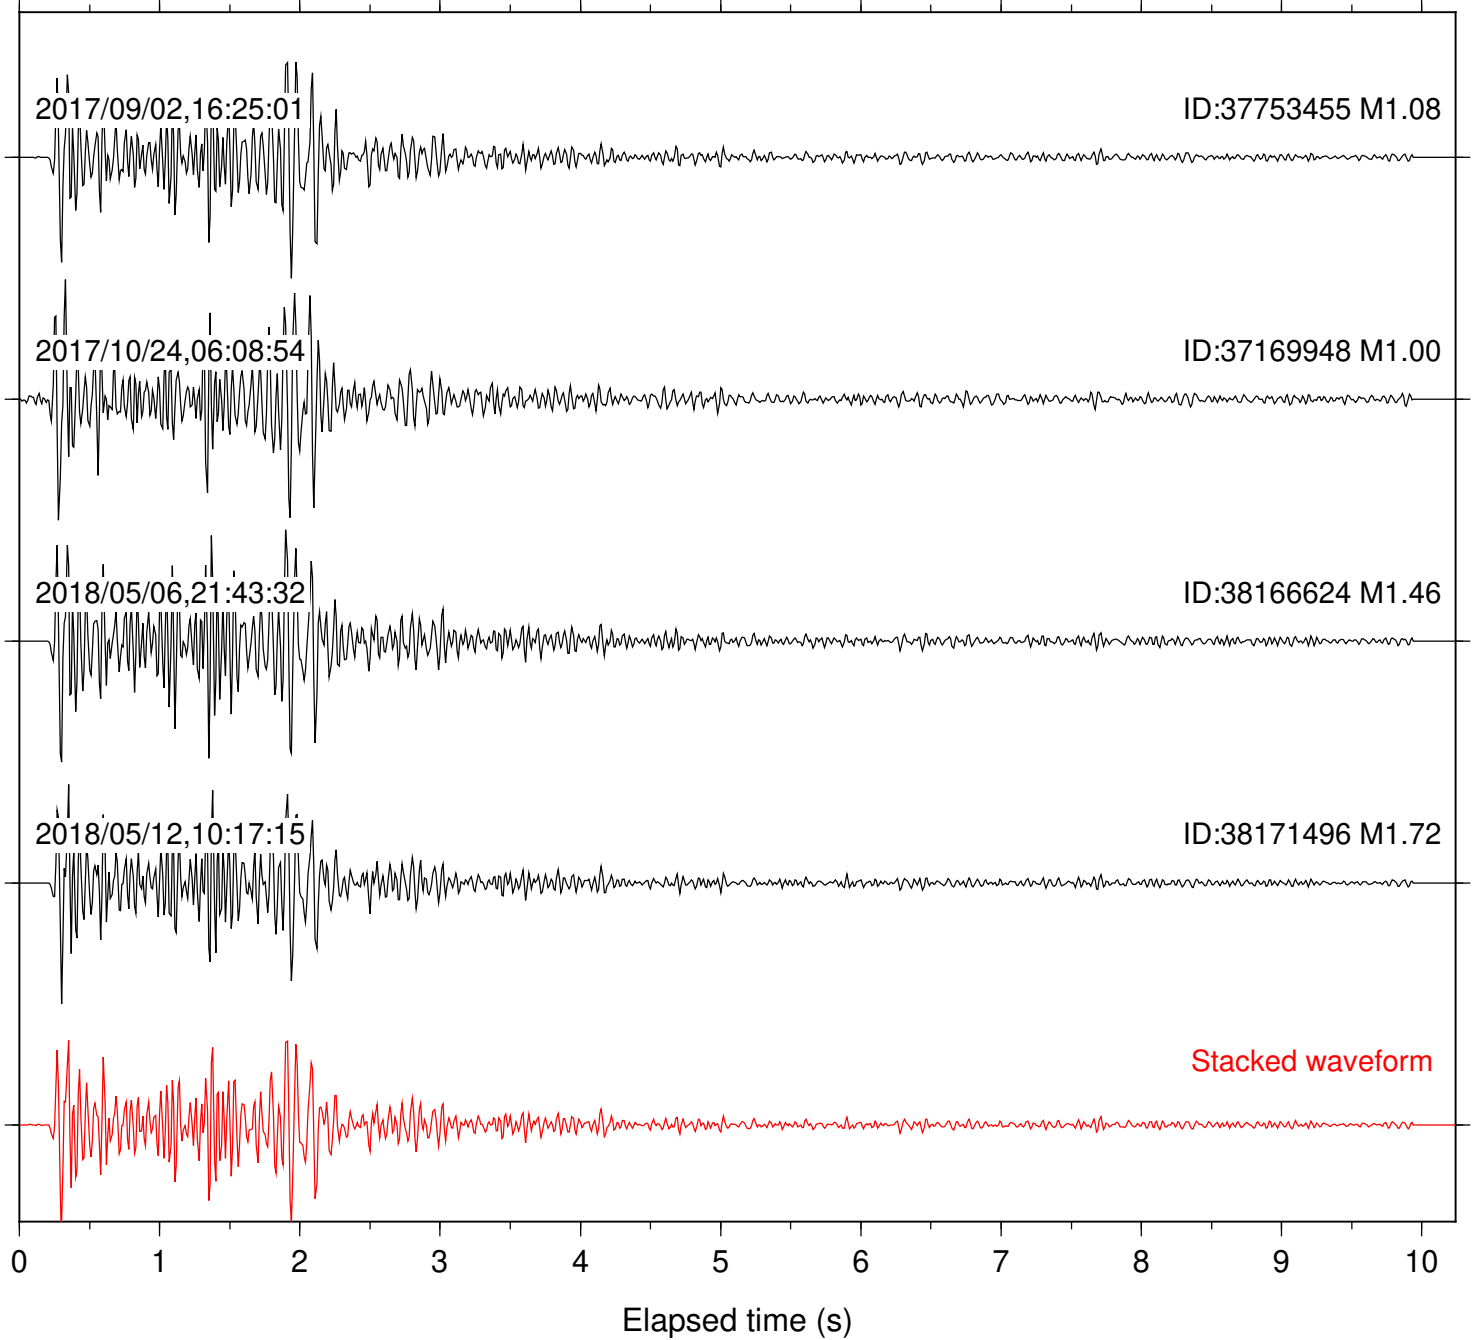

Station: B088 Com: EHZ

Focal depth: 6.70 km

Station: B093 Com: EHZ

Focal depth: 6.70 km

Station: B946 Com: EHZ

Focal depth: 6.70 km

Station: BAC Com: EHZ

Focal depth: 6.67 km

Station: CRY Com: HHZ

Focal depth: 6.70 km

Station: CSH Com: HHZ

Focal depth: 6.70 km

Station: DGR Com: HHZ

Focal depth: 6.70 km

Station: DNR Com: HHZ

Focal depth: 6.70 km

Station: FRD Com: HHZ

Focal depth: 6.67 km

Station: HMT2 Com: HHZ

Focal depth: 6.70 km

Station: KNW Com: HHZ

Focal depth: 6.70 km

Station: LVA2 Com: HHZ

Focal depth: 6.70 km

Station: RRSP Com: HHZ

Focal depth: 6.67 km

Station: SMER Com: HHZ

Focal depth: 6.70 km

Station: SND Com: HHZ

Focal depth: 6.70 km

Station: WMC Com: HHZ

Focal depth: 6.70 km