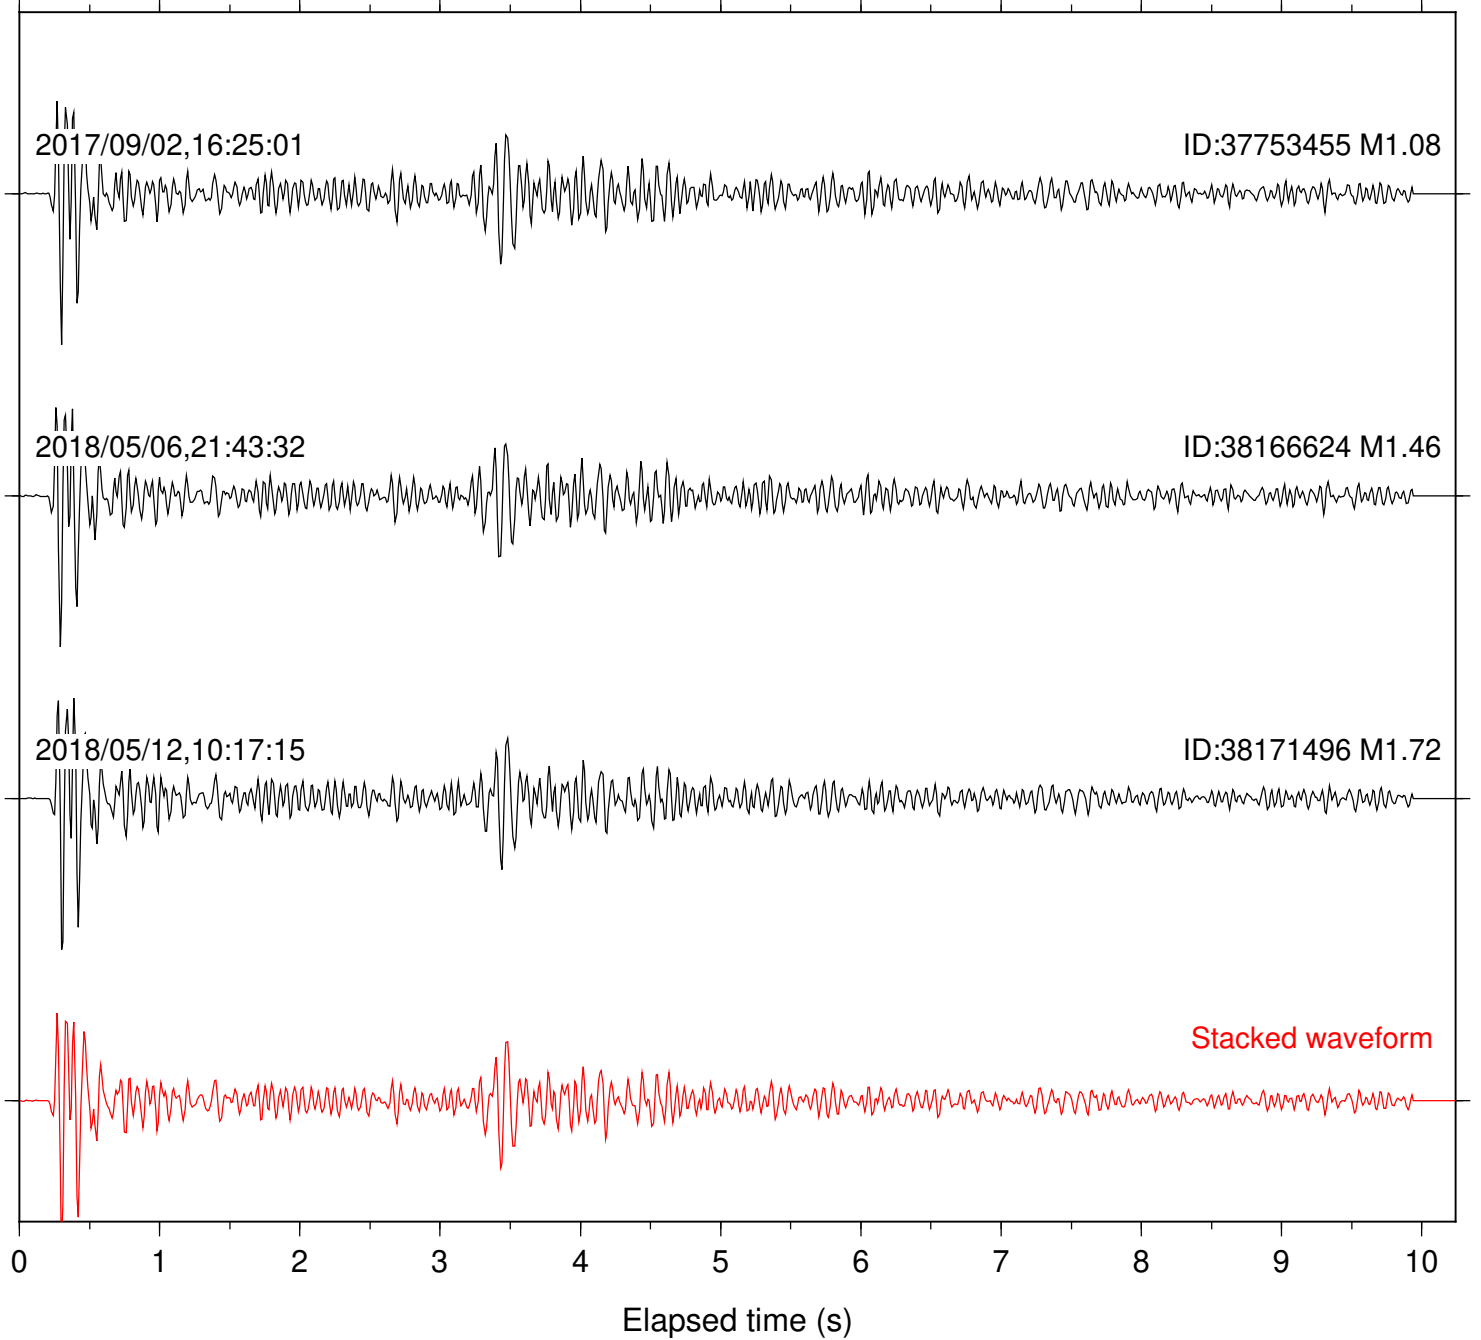

Station: B088 Com: EHZ

Focal depth: 6.70 km

Station: B093 Com: EHZ

Focal depth: 6.70 km

Station: B946 Com: EHZ

Focal depth: 6.70 km

Station: BAC Com: EHZ

Focal depth: 6.67 km

Station: CRY Com: HHZ

Focal depth: 6.70 km

Station: CSH Com: HHZ

Focal depth: 6.70 km

Station: DGR Com: HHZ

Focal depth: 6.70 km

Station: DNR Com: HHZ

Focal depth: 6.70 km

Station: FRD Com: HHZ

Focal depth: 6.67 km

Station: HMT2 Com: HHZ

Focal depth: 6.70 km

Station: KNW Com: HHZ

Focal depth: 6.70 km

Station: LVA2 Com: HHZ

Focal depth: 6.70 km

Station: RRSP Com: HHZ

Focal depth: 6.67 km

Station: SMER Com: HHZ

Focal depth: 6.70 km

Station: SND Com: HHZ

Focal depth: 6.70 km

Station: WMC Com: HHZ

Focal depth: 6.70 km