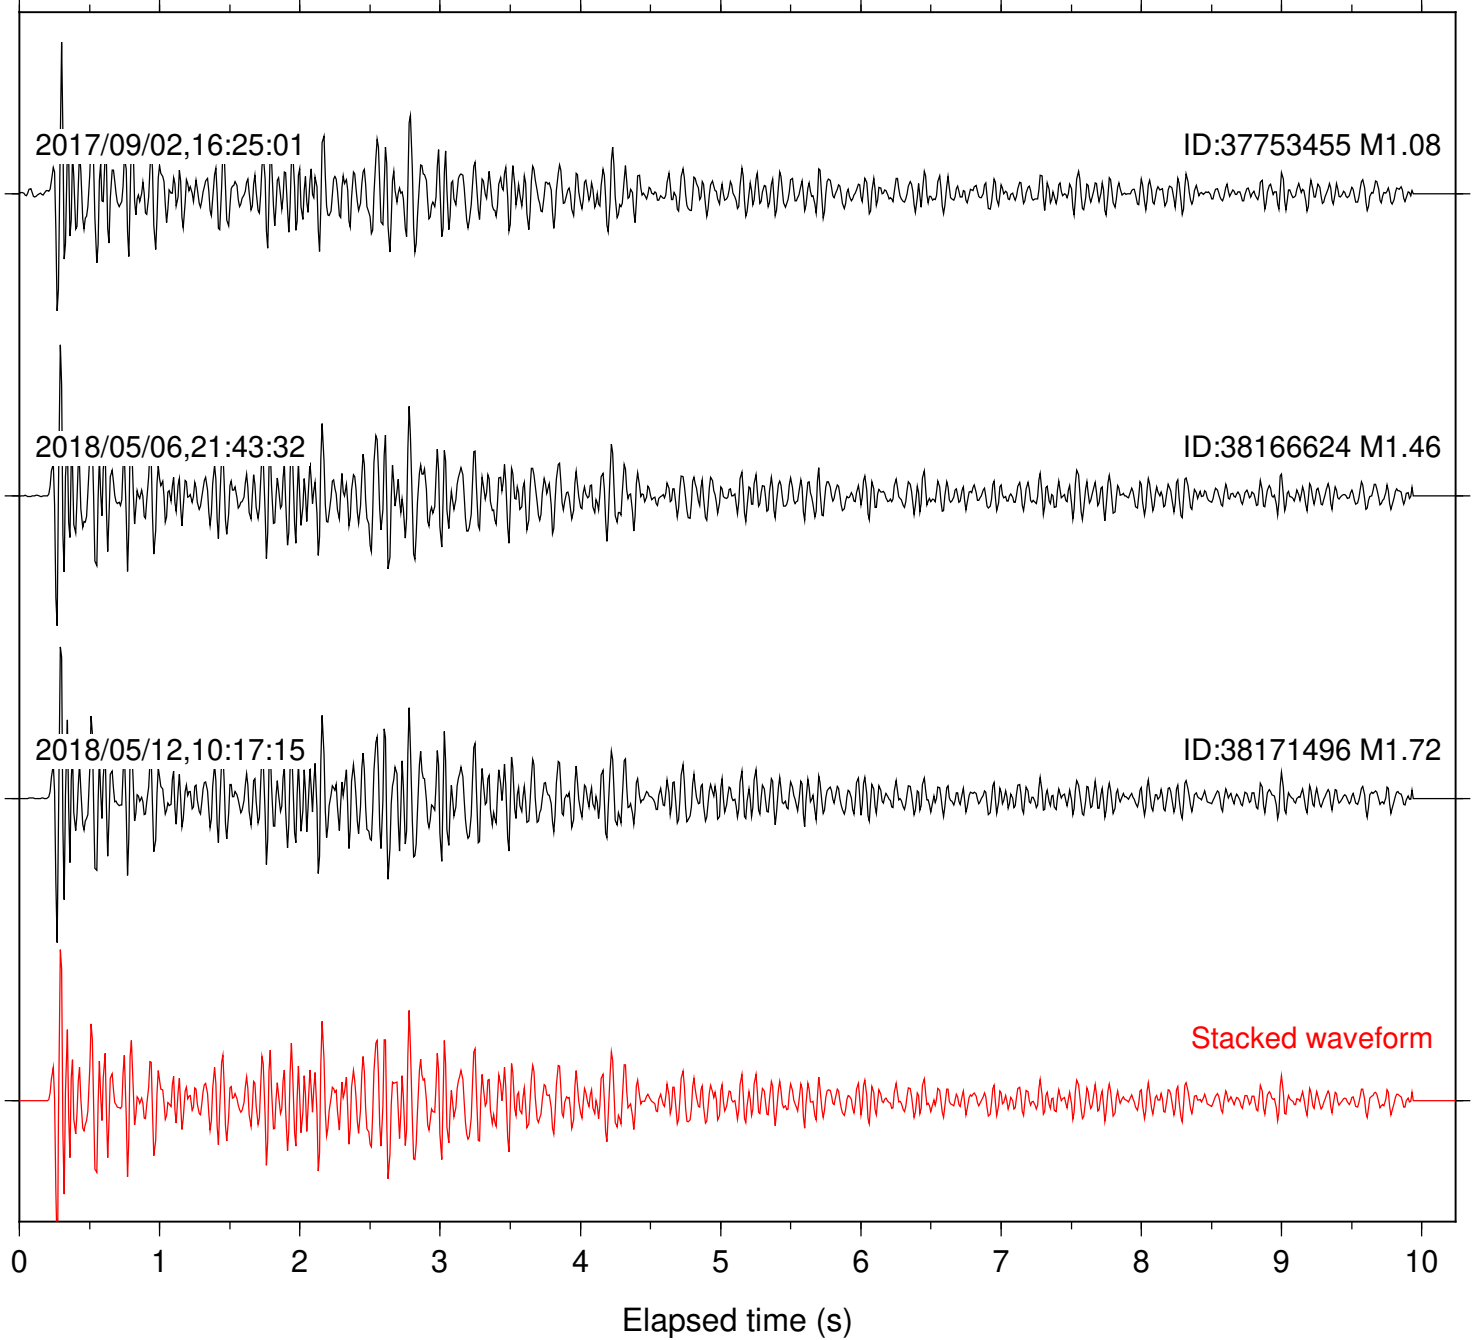

Station: B081 Com: EHZ

Focal depth: 6.67 km

Station: B082 Com: EHZ

Focal depth: 6.70 km

Station: B084 Com: EHZ

Focal depth: 6.70 km

Station: B087 Com: EHZ

Focal depth: 6.70 km

Station: B088 Com: EHZ

Focal depth: 6.70 km

Station: B093 Com: EHZ

Focal depth: 6.70 km

Station: B946 Com: EHZ

Focal depth: 6.70 km

Station: BAC Com: EHZ

Focal depth: 6.67 km

Station: CRY Com: HHZ

Focal depth: 6.70 km

Station: CSH Com: HHZ

Focal depth: 6.70 km

Station: DGR Com: HHZ

Focal depth: 6.70 km

Station: DNR Com: HHZ

Focal depth: 6.70 km

Station: RRSP Com: HHZ

Focal depth: 6.67 km

Station: SMER Com: HHZ

Focal depth: 6.70 km

Station: SND Com: HHZ

Focal depth: 6.70 km

Station: WMC Com: HHZ

Focal depth: 6.70 km