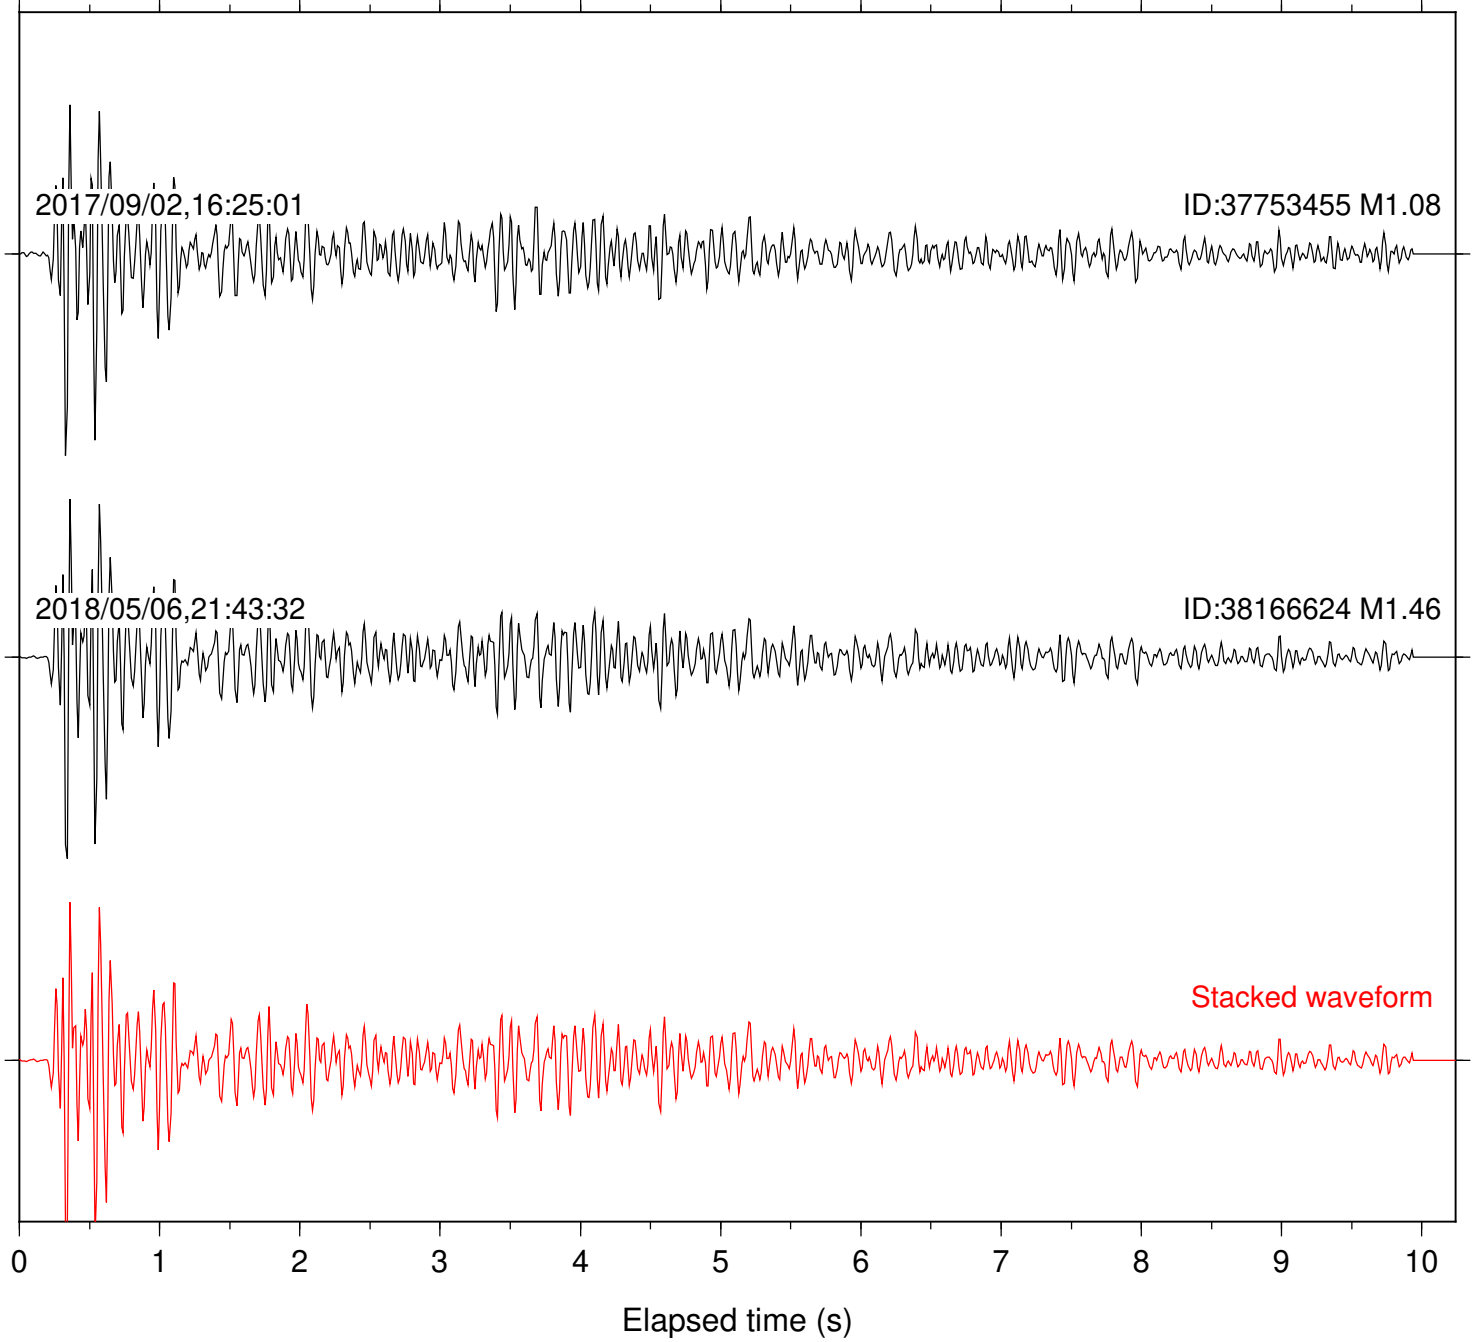

Station: CRY Com: HHZ

Focal depth: 6.70 km

Station: CSH Com: HHZ

Focal depth: 6.70 km

Station: DGR Com: HHZ

Focal depth: 6.70 km

Station: DNR Com: HHZ

Focal depth: 6.70 km

Station: FRD Com: HHZ

Focal depth: 6.67 km

Station: HMT2 Com: HHZ

Focal depth: 6.70 km

Station: KNW Com: HHZ

Focal depth: 6.70 km

Station: LVA2 Com: HHZ

Focal depth: 6.70 km

Station: PFO Com: HHZ

Focal depth: 6.70 km

Station: PLM Com: HHZ

Focal depth: 6.70 km

Station: POB2 Com: HHZ

Focal depth: 6.70 km

Station: RDM Com: HHZ

Focal depth: 6.70 km

Station: RRSP Com: HHZ

Focal depth: 6.67 km

Station: SMER Com: HHZ

Focal depth: 6.70 km

Station: SND Com: HHZ

Focal depth: 6.70 km

Station: WMC Com: HHZ

Focal depth: 6.70 km