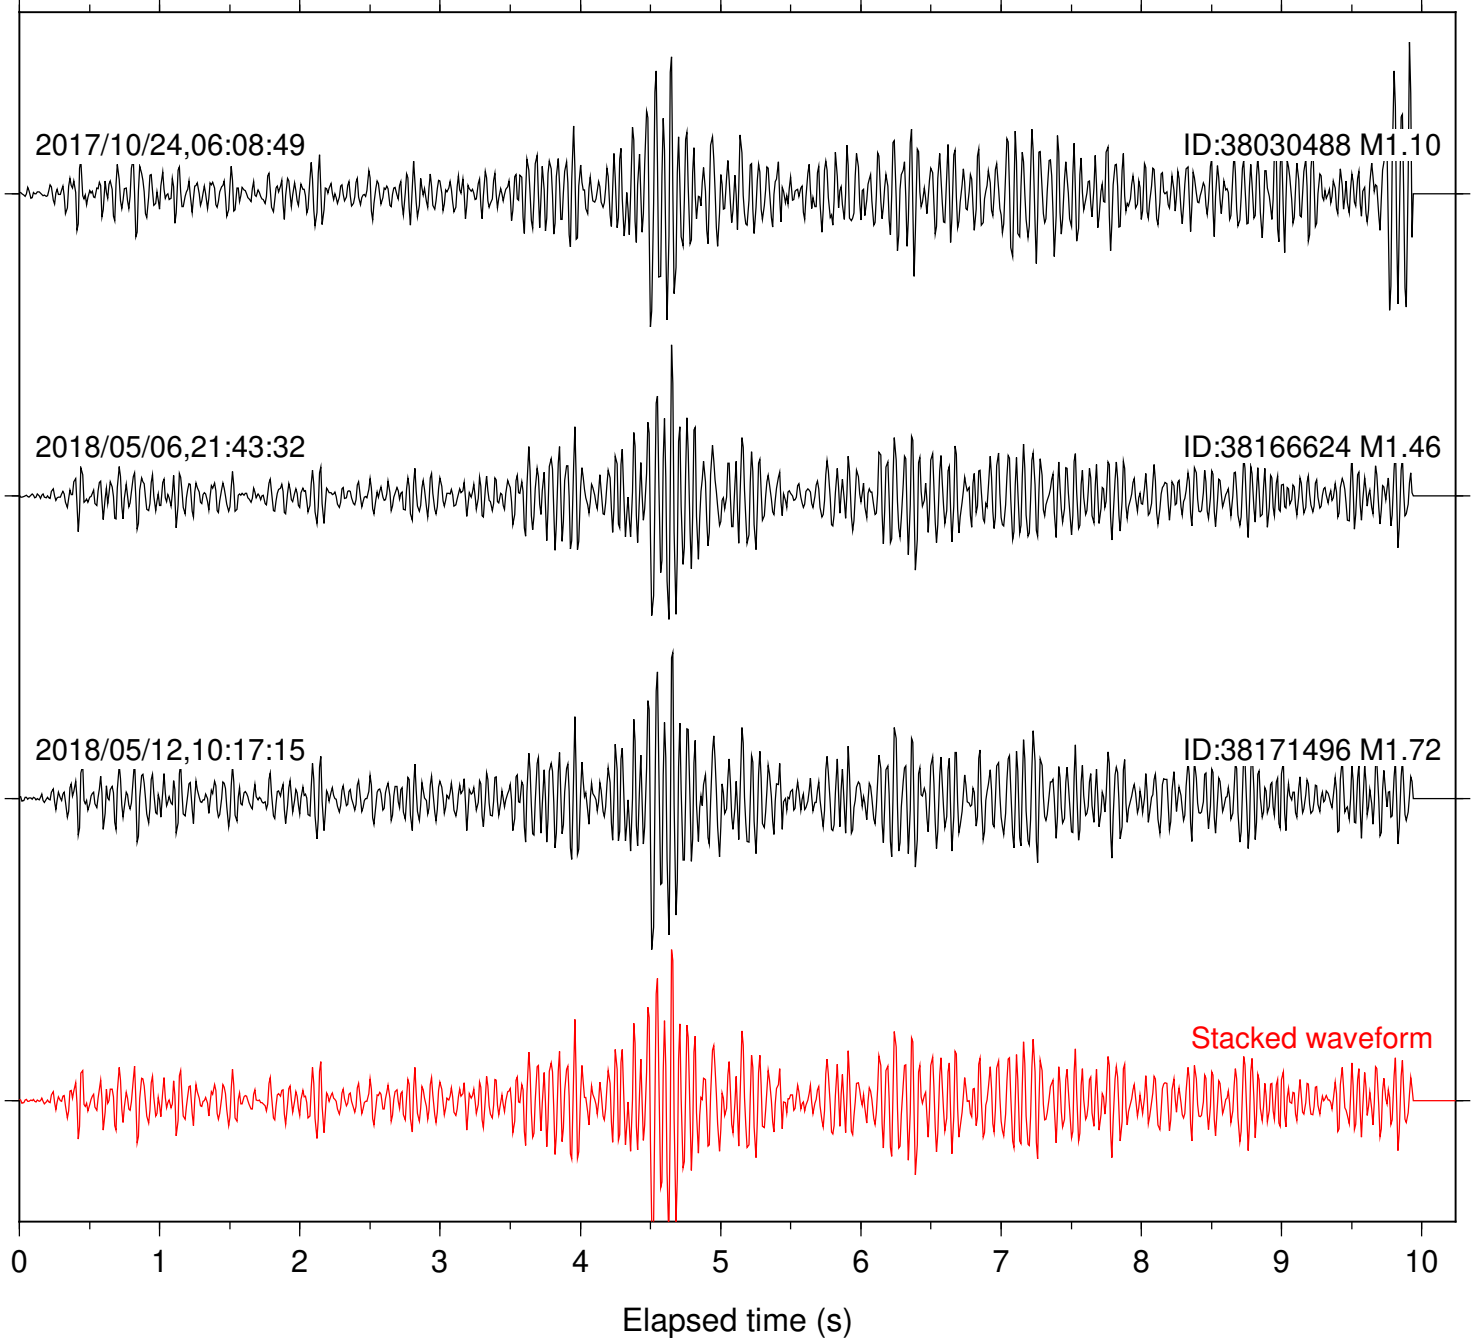

Station: CRY Com: HHZ

Focal depth: 6.70 km

Station: CSH Com: HHZ

Focal depth: 6.70 km

Station: DGR Com: HHZ

Focal depth: 6.70 km

Station: DNR Com: HHZ

Focal depth: 6.70 km

Station: FRD Com: HHZ

Focal depth: 6.67 km

Station: HMT2 Com: HHZ

Focal depth: 6.70 km

Station: KNW Com: HHZ

Focal depth: 6.70 km

Station: LVA2 Com: HHZ

Focal depth: 6.70 km

Station: PFO Com: HHZ

Focal depth: 6.70 km

Station: PLM Com: HHZ

Focal depth: 6.70 km

Station: POB2 Com: HHZ

Focal depth: 6.70 km

Station: RDM Com: HHZ

Focal depth: 6.70 km

Station: RRSP Com: HHZ

Focal depth: 6.67 km

Station: SMER Com: HHZ

Focal depth: 6.70 km

Station: SND Com: HHZ

Focal depth: 6.70 km

Station: WMC Com: HHZ

Focal depth: 6.70 km