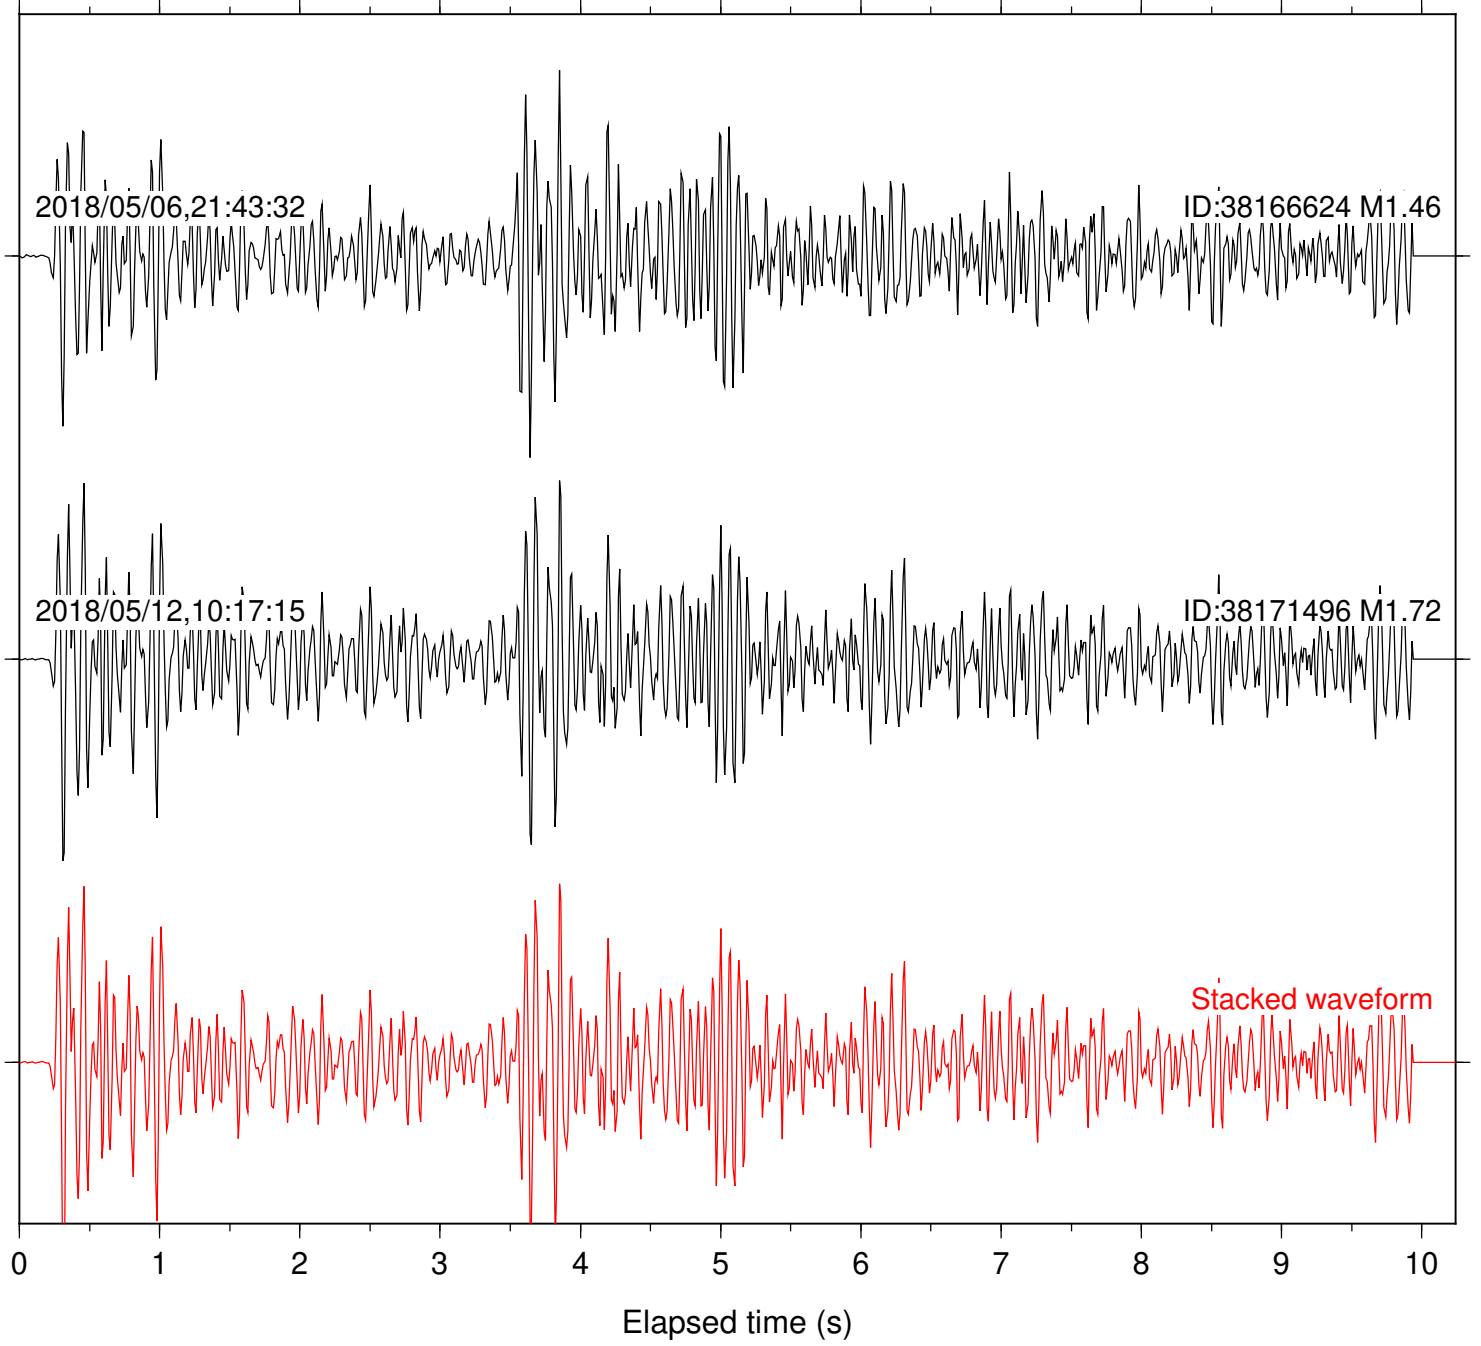

Station: CRY Com: HHZ

Focal depth: 6.70 km

Station: CSH Com: HHZ

Focal depth: 6.70 km

Station: DGR Com: HHZ

Focal depth: 6.70 km

Station: DNR Com: HHZ

Focal depth: 6.70 km

Station: FRD Com: HHZ

Focal depth: 6.67 km

Station: HMT2 Com: HHZ

Focal depth: 6.70 km

Station: KNW Com: HHZ

Focal depth: 6.70 km

Station: LVA2 Com: HHZ

Focal depth: 6.70 km

Station: PFO Com: HHZ

Focal depth: 6.70 km

Station: PLM Com: HHZ

Focal depth: 6.70 km

Station: POB2 Com: HHZ

Focal depth: 6.70 km

Station: RDM Com: HHZ

Focal depth: 6.70 km

Station: RRSP Com: HHZ

Focal depth: 6.67 km

Station: SMER Com: HHZ

Focal depth: 6.70 km

Station: SND Com: HHZ

Focal depth: 6.70 km

Station: WMC Com: HHZ

Focal depth: 6.70 km