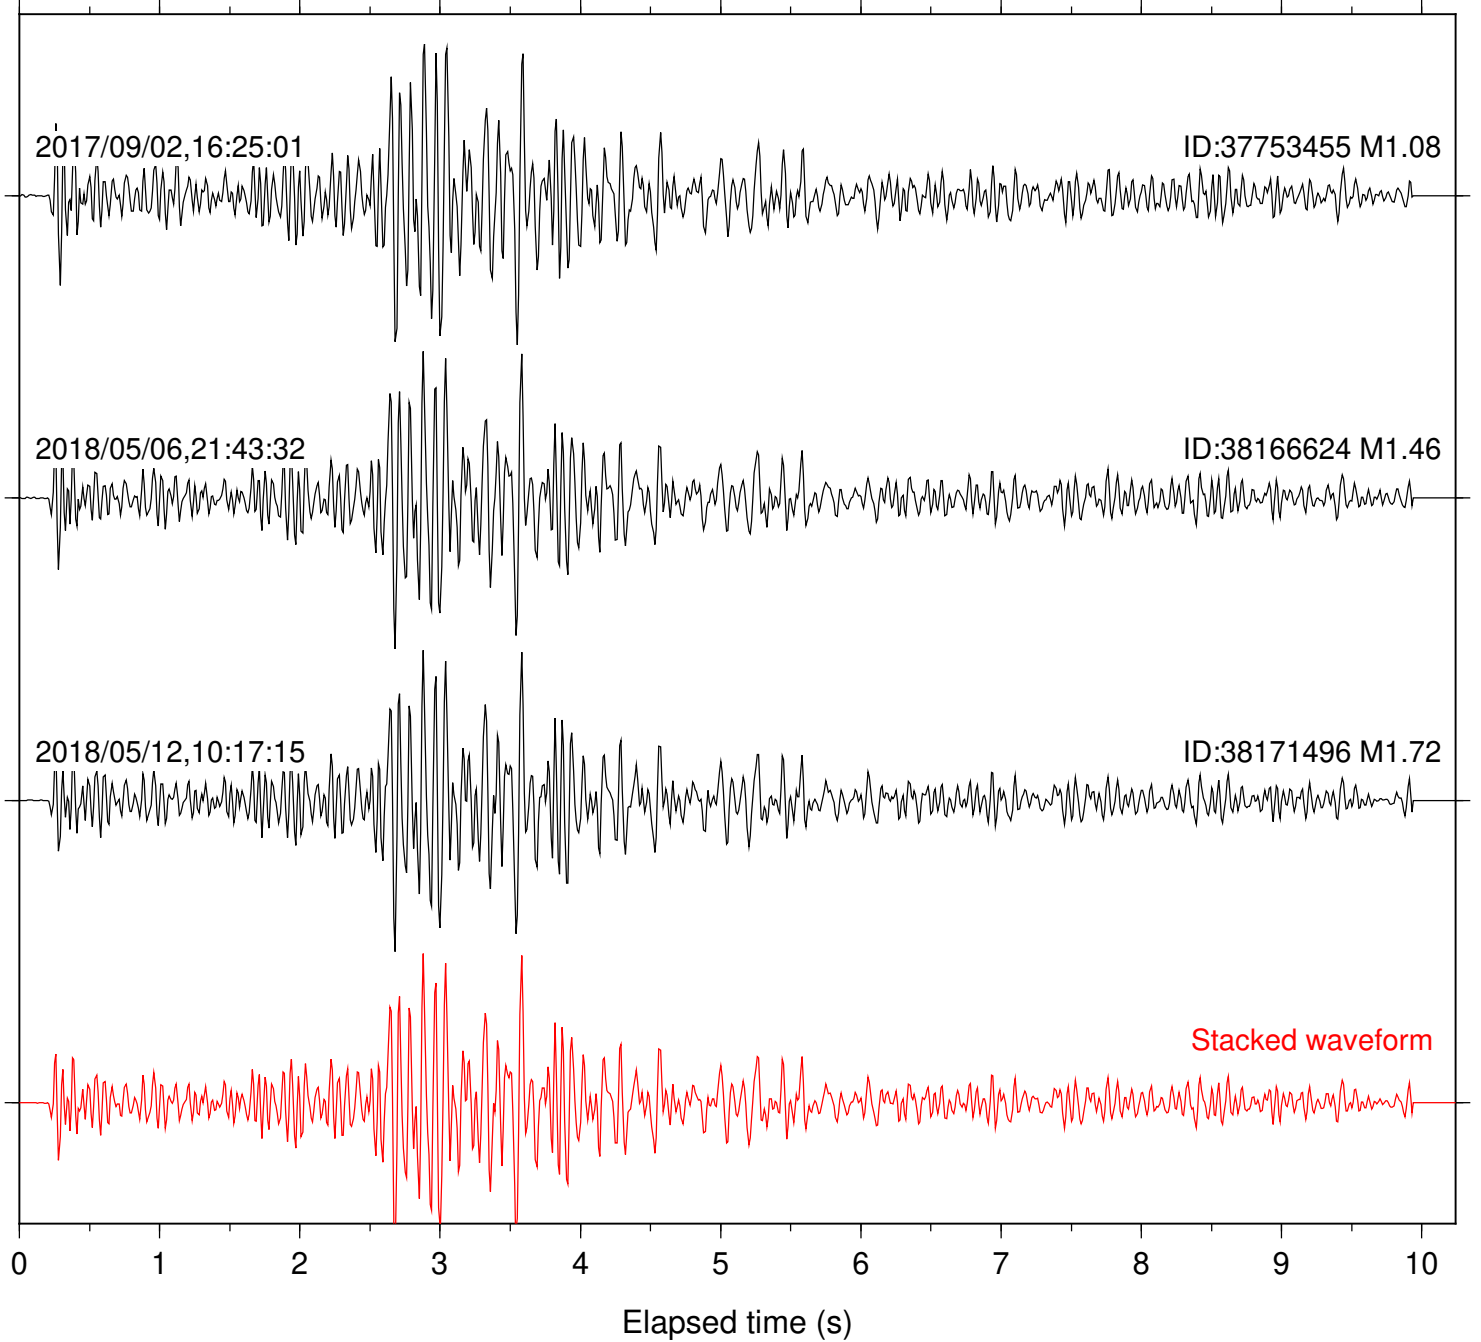

Station: B088 Com: EHZ

Focal depth: 6.70 km

Station: B093 Com: EHZ

Focal depth: 6.70 km

Station: B946 Com: EHZ

Focal depth: 6.70 km

Station: BAC Com: EHZ

Focal depth: 6.67 km

Station: CRY Com: HHZ

Focal depth: 6.70 km

Station: CSH Com: HHZ

Focal depth: 6.70 km

Station: DGR Com: HHZ

Focal depth: 6.70 km

Station: DNR Com: HHZ

Focal depth: 6.70 km

Station: FRD Com: HHZ

Focal depth: 6.67 km

Station: HMT2 Com: HHZ

Focal depth: 6.70 km

Station: KNW Com: HHZ

Focal depth: 6.70 km

Station: LVA2 Com: HHZ

Focal depth: 6.70 km

Station: RRSP Com: HHZ

Focal depth: 6.67 km

Station: SMER Com: HHZ

Focal depth: 6.70 km

Station: SND Com: HHZ

Focal depth: 6.70 km

Station: WMC Com: HHZ

Focal depth: 6.70 km