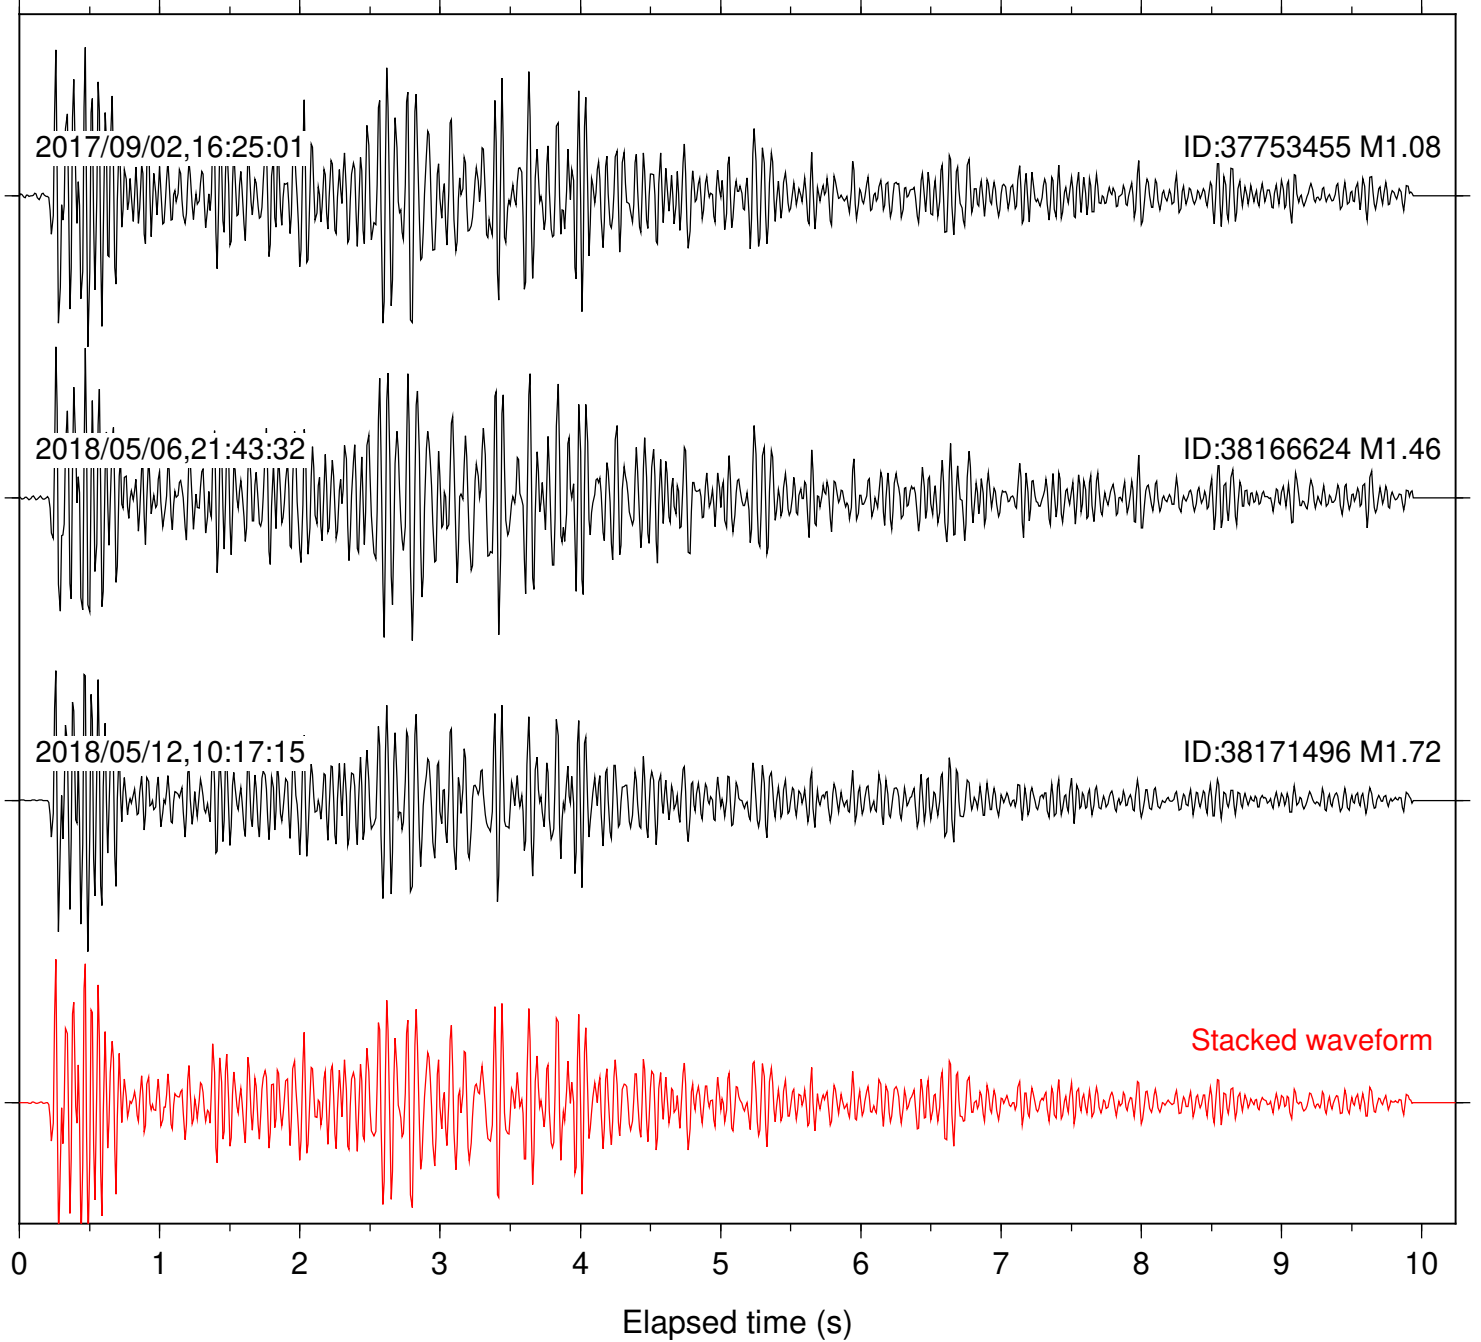

Station: CRY Com: HHZ

Focal depth: 6.70 km

Station: CSH Com: HHZ

Focal depth: 6.70 km

Station: DGR Com: HHZ

Focal depth: 6.70 km

Station: DNR Com: HHZ

Focal depth: 6.70 km

Station: FRD Com: HHZ

Focal depth: 6.67 km

Station: HMT2 Com: HHZ

Focal depth: 6.70 km

Station: KNW Com: HHZ

Focal depth: 6.70 km

Station: LVA2 Com: HHZ

Focal depth: 6.70 km

Station: PFO Com: HHZ

Focal depth: 6.70 km

Station: PLM Com: HHZ

Focal depth: 6.70 km

Station: POB2 Com: HHZ

Focal depth: 6.70 km

Station: RDM Com: HHZ

Focal depth: 6.70 km

Station: RRSP Com: HHZ

Focal depth: 6.67 km

Station: SMER Com: HHZ

Focal depth: 6.70 km

Station: SND Com: HHZ

Focal depth: 6.70 km

Station: WMC Com: HHZ

Focal depth: 6.70 km