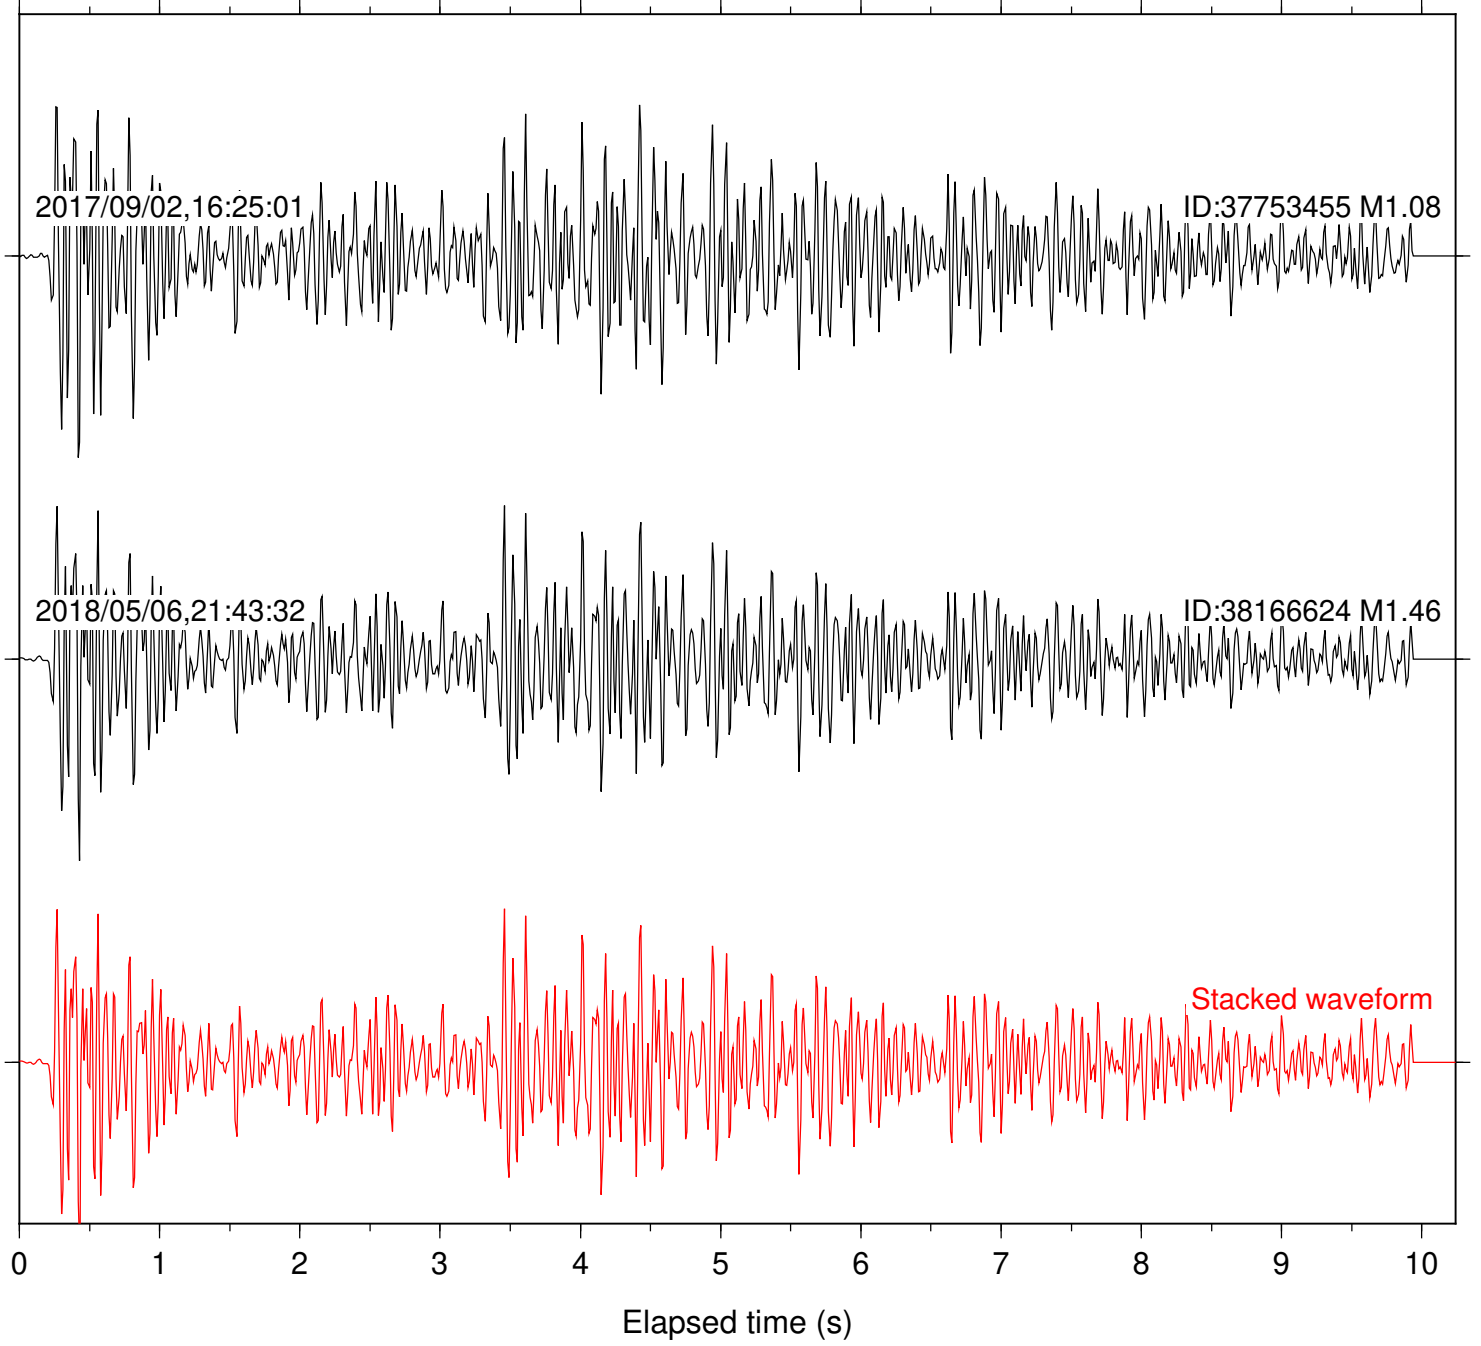

Station: B081 Com: EHZ

Focal depth: 6.67 km

Station: B082 Com: EHZ

Focal depth: 6.70 km

Station: B084 Com: EHZ

Focal depth: 6.70 km

Station: B087 Com: EHZ

Focal depth: 6.70 km

Station: B088 Com: EHZ

Focal depth: 6.70 km

Station: B093 Com: EHZ

Focal depth: 6.70 km

Station: B946 Com: EHZ

Focal depth: 6.70 km

Station: BAC Com: EHZ

Focal depth: 6.67 km

Station: CRY Com: HHZ

Focal depth: 6.70 km

Station: CSH Com: HHZ

Focal depth: 6.70 km

Station: DGR Com: HHZ

Focal depth: 6.70 km

Station: DNR Com: HHZ

Focal depth: 6.70 km

Station: RRSP Com: HHZ

Focal depth: 6.67 km

Station: SMER Com: HHZ

Focal depth: 6.70 km

Station: SND Com: HHZ

Focal depth: 6.70 km

Station: WMC Com: HHZ

Focal depth: 6.70 km