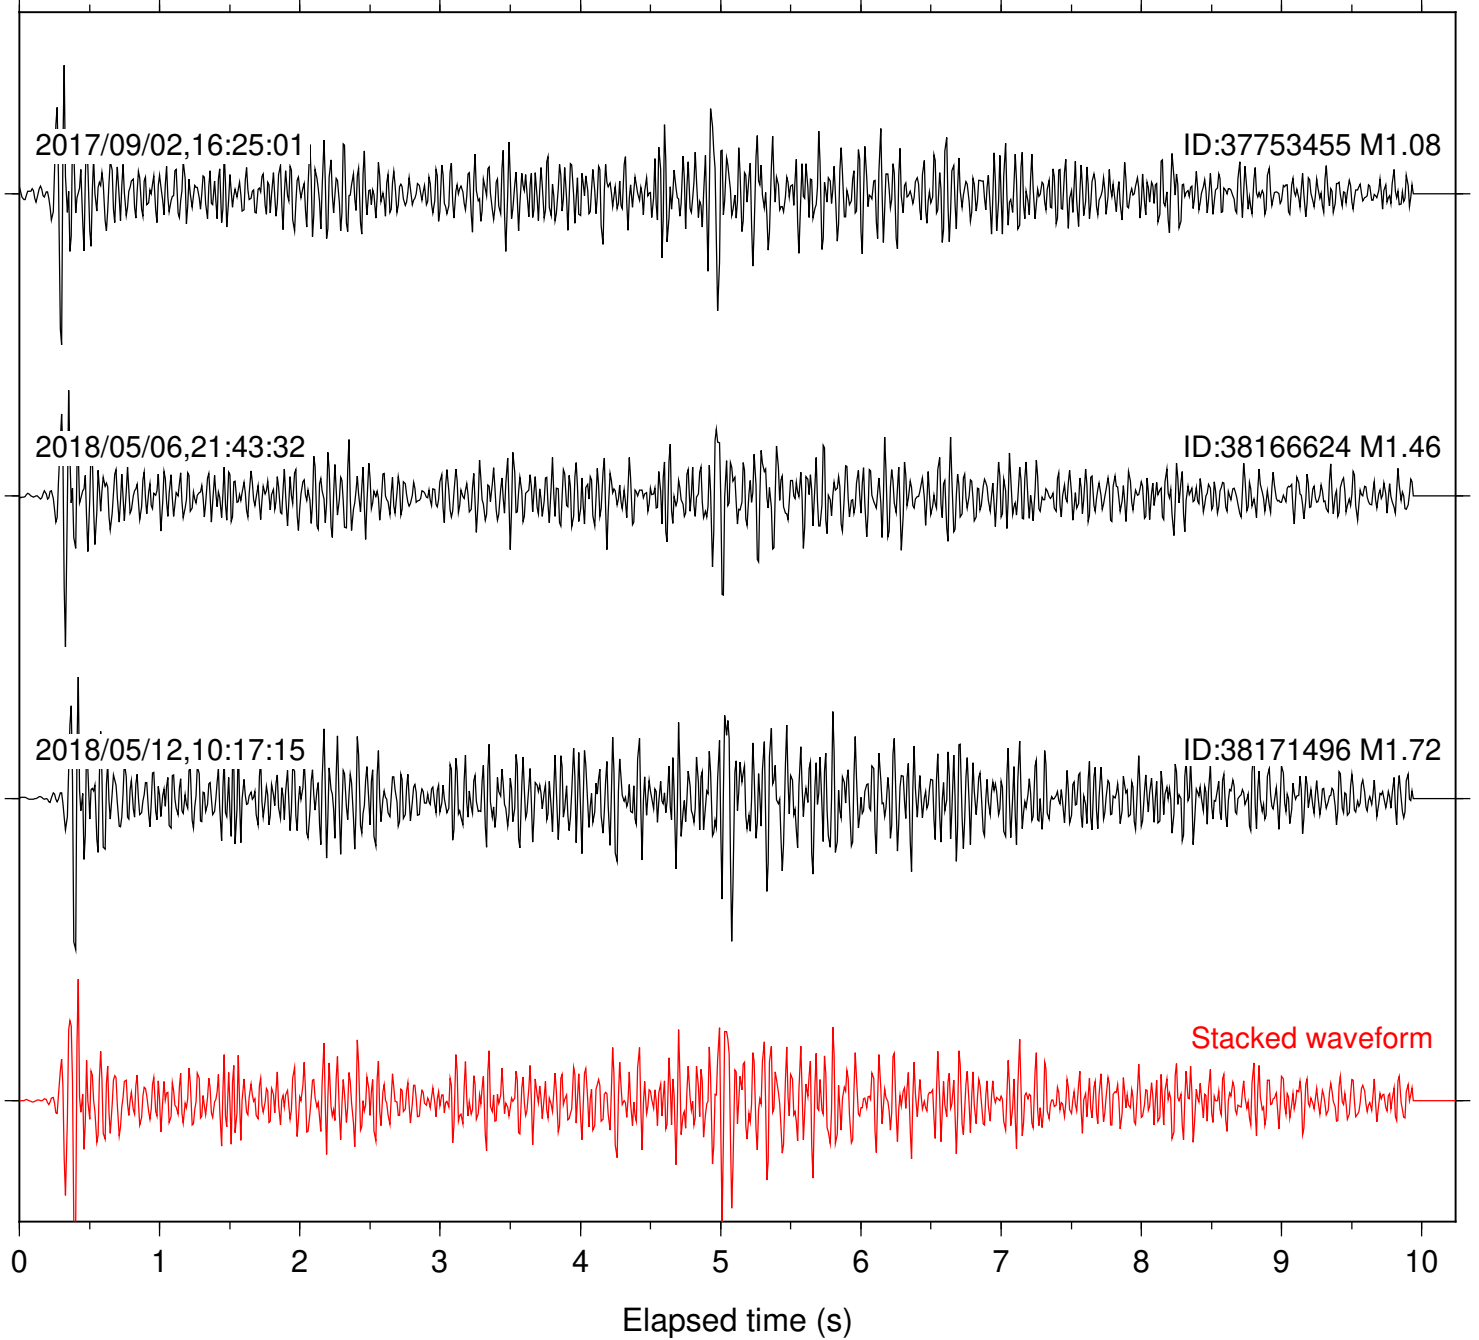

Station: CRY Com: HHZ

Focal depth: 6.70 km

Station: CSH Com: HHZ

Focal depth: 6.70 km

Station: DGR Com: HHZ

Focal depth: 6.70 km

Station: DNR Com: HHZ

Focal depth: 6.70 km

Station: FRD Com: HHZ

Focal depth: 6.67 km

Station: HMT2 Com: HHZ

Focal depth: 6.70 km

Station: KNW Com: HHZ

Focal depth: 6.70 km

Station: LVA2 Com: HHZ

Focal depth: 6.70 km

Station: PFO Com: HHZ

Focal depth: 6.70 km

Station: PLM Com: HHZ

Focal depth: 6.70 km

Station: POB2 Com: HHZ

Focal depth: 6.70 km

Station: RDM Com: HHZ

Focal depth: 6.70 km

Station: RRSP Com: HHZ

Focal depth: 6.67 km

Station: SMER Com: HHZ

Focal depth: 6.70 km

Station: SND Com: HHZ

Focal depth: 6.70 km

Station: WMC Com: HHZ

Focal depth: 6.70 km