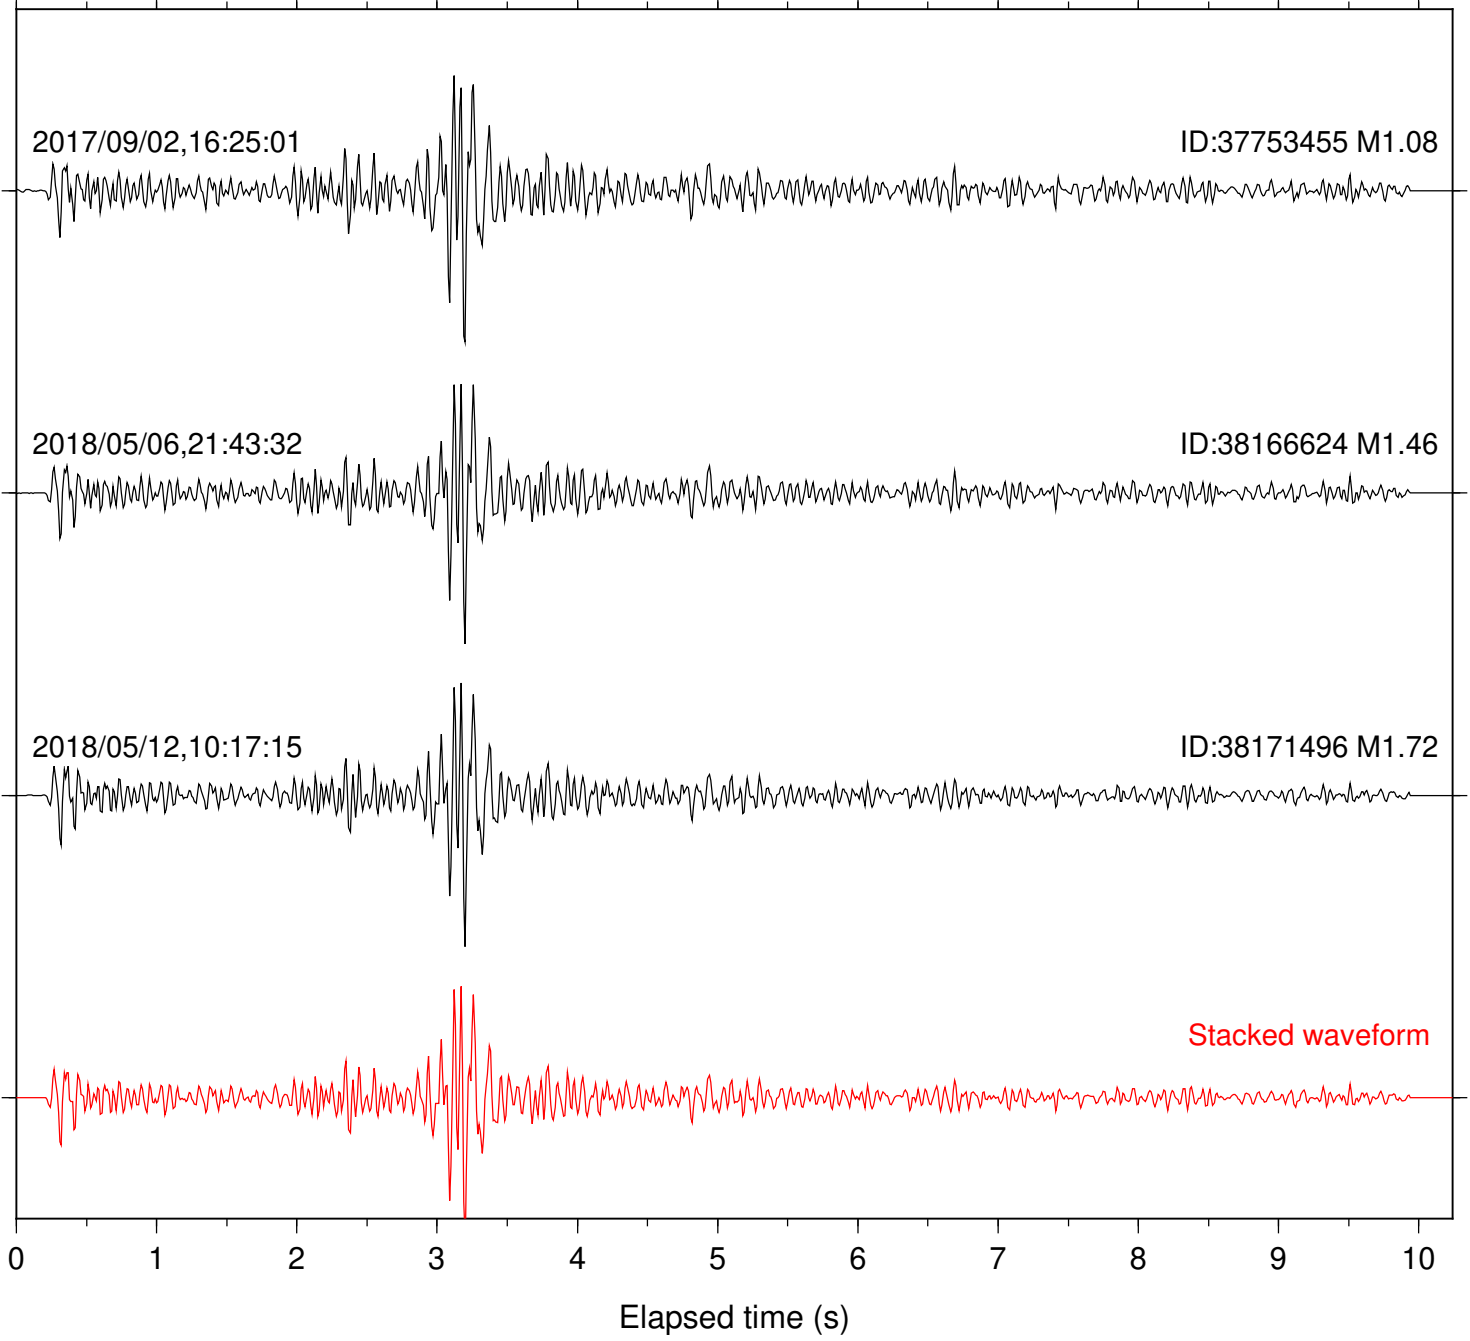

Station: B081 Com: EHZ

Focal depth: 6.67 km

Station: B082 Com: EHZ

Focal depth: 6.70 km

Station: B084 Com: EHZ

Focal depth: 6.70 km

Station: B087 Com: EHZ

Focal depth: 6.70 km

Station: B088 Com: EHZ

Focal depth: 6.70 km

Station: B093 Com: EHZ

Focal depth: 6.70 km

Station: B946 Com: EHZ

Focal depth: 6.70 km

Station: BAC Com: EHZ

Focal depth: 6.67 km

Station: CRY Com: HHZ

Focal depth: 6.70 km

Station: CSH Com: HHZ

Focal depth: 6.70 km

Station: DGR Com: HHZ

Focal depth: 6.70 km

Station: DNR Com: HHZ

Focal depth: 6.70 km

Station: RRSP Com: HHZ

Focal depth: 6.67 km

Station: SMER Com: HHZ

Focal depth: 6.70 km

Station: SND Com: HHZ

Focal depth: 6.70 km

Station: WMC Com: HHZ

Focal depth: 6.70 km