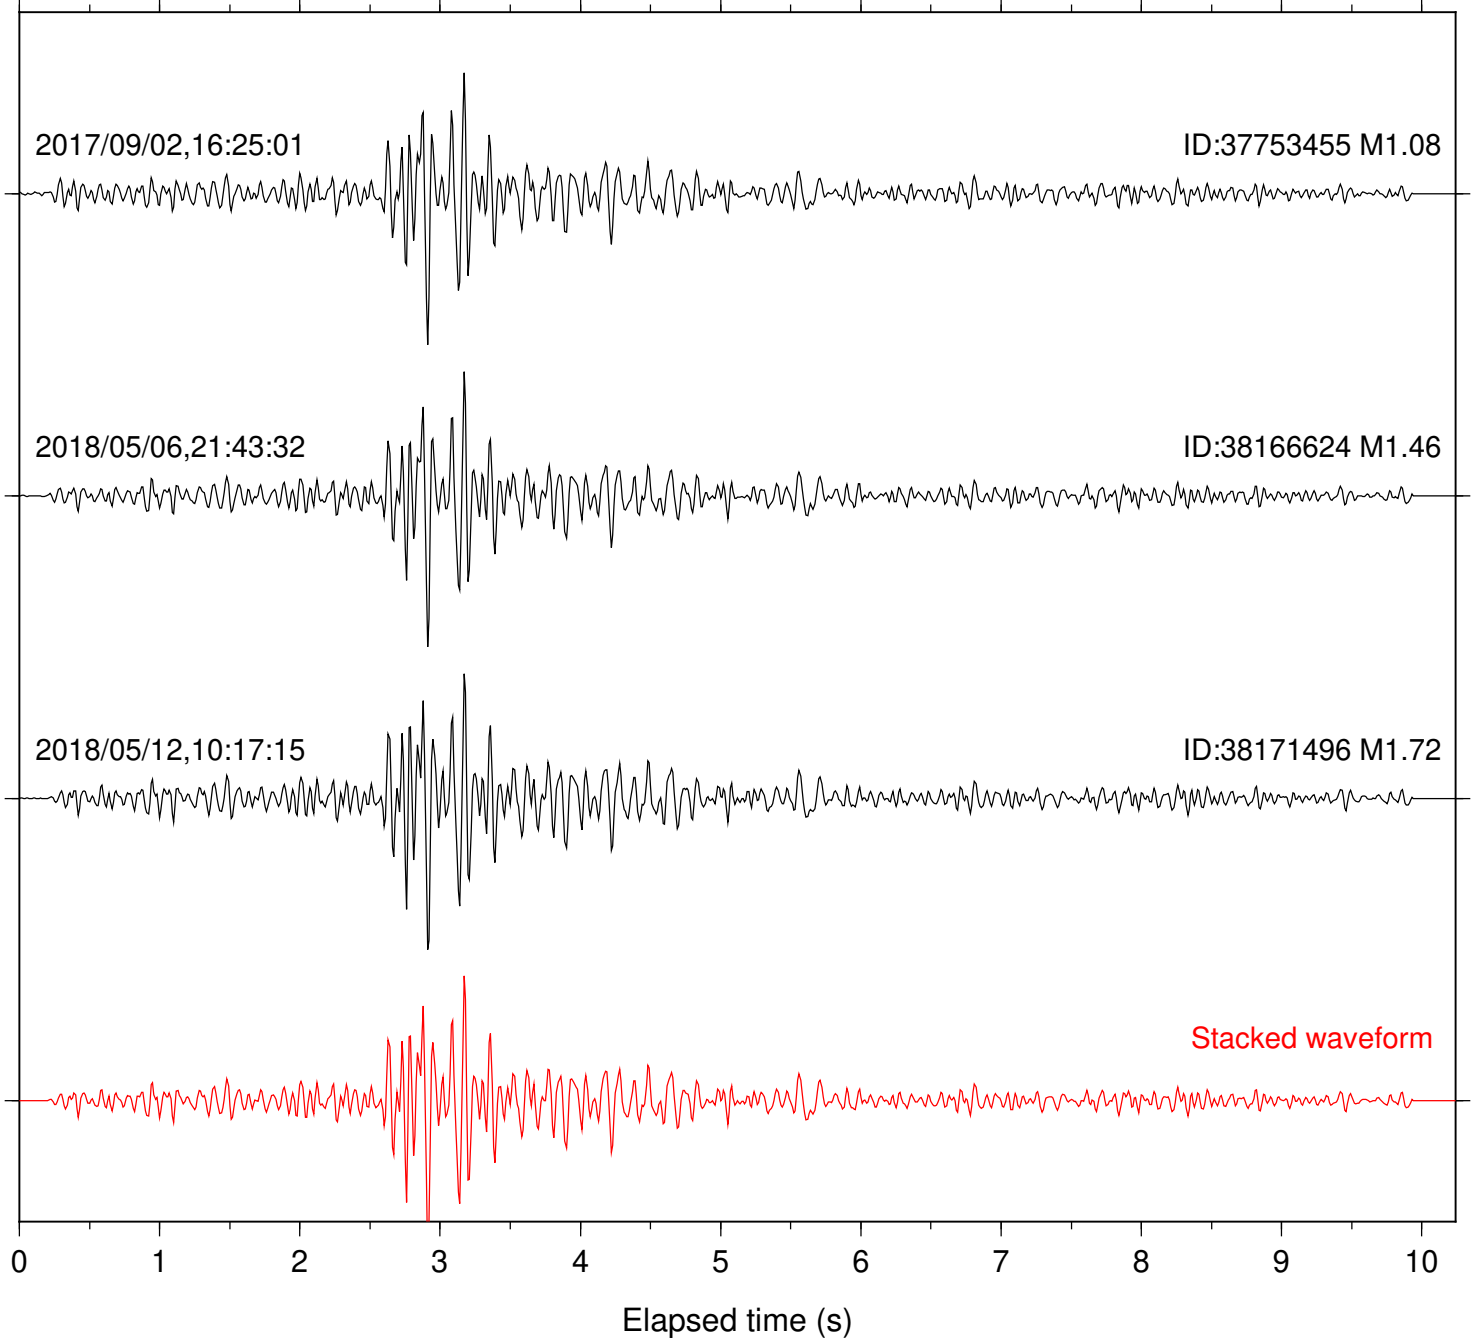

Station: B088 Com: EHZ

Focal depth: 6.70 km

Station: B093 Com: EHZ

Focal depth: 6.70 km

Station: B946 Com: EHZ

Focal depth: 6.70 km

Station: BAC Com: EHZ

Focal depth: 6.67 km

Station: FRD Com: HHZ

Focal depth: 6.67 km

Station: HMT2 Com: HHZ

Focal depth: 6.70 km

Station: KNW Com: HHZ

Focal depth: 6.70 km

Station: LVA2 Com: HHZ

Focal depth: 6.70 km

Station: PFO Com: HHZ

Focal depth: 6.70 km

Station: PLM Com: HHZ

Focal depth: 6.70 km

Station: POB2 Com: HHZ

Focal depth: 6.70 km

Station: RDM Com: HHZ

Focal depth: 6.70 km

Station: RRSP Com: HHZ

Focal depth: 6.67 km

Station: SMER Com: HHZ

Focal depth: 6.70 km

Station: SND Com: HHZ

Focal depth: 6.70 km

Station: WMC Com: HHZ

Focal depth: 6.70 km