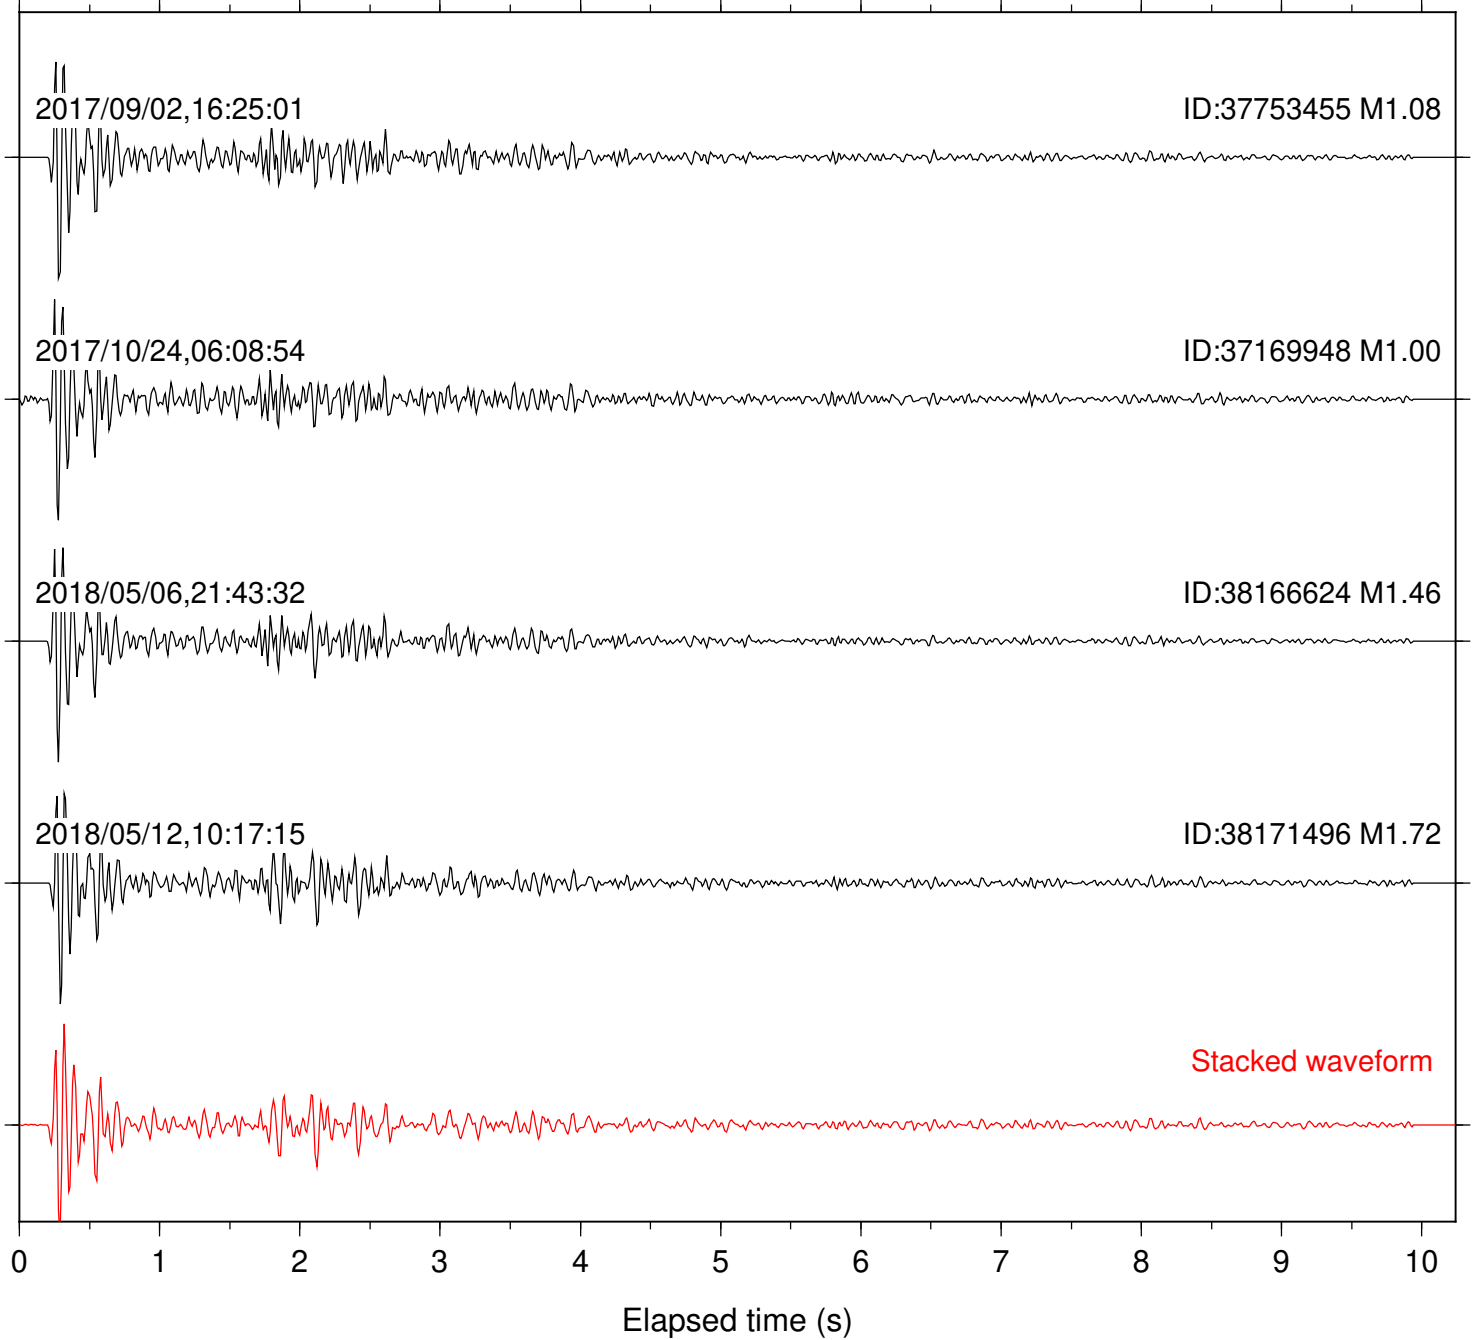

Station: B081 Com: EHZ

Focal depth: 6.67 km

Station: B082 Com: EHZ

Focal depth: 6.70 km

Station: B084 Com: EHZ

Focal depth: 6.70 km

Station: B087 Com: EHZ

Focal depth: 6.70 km

Station: B088 Com: EHZ

Focal depth: 6.70 km

Station: B093 Com: EHZ

Focal depth: 6.70 km

Station: B946 Com: EHZ

Focal depth: 6.70 km

Station: BAC Com: EHZ

Focal depth: 6.67 km

Station: CRY Com: HHZ

Focal depth: 6.70 km

Station: CSH Com: HHZ

Focal depth: 6.70 km

Station: DGR Com: HHZ

Focal depth: 6.70 km

Station: DNR Com: HHZ

Focal depth: 6.70 km

Station: RRSP Com: HHZ

Focal depth: 6.67 km

Station: SMER Com: HHZ

Focal depth: 6.70 km

Station: SND Com: HHZ

Focal depth: 6.70 km

Station: WMC Com: HHZ

Focal depth: 6.70 km