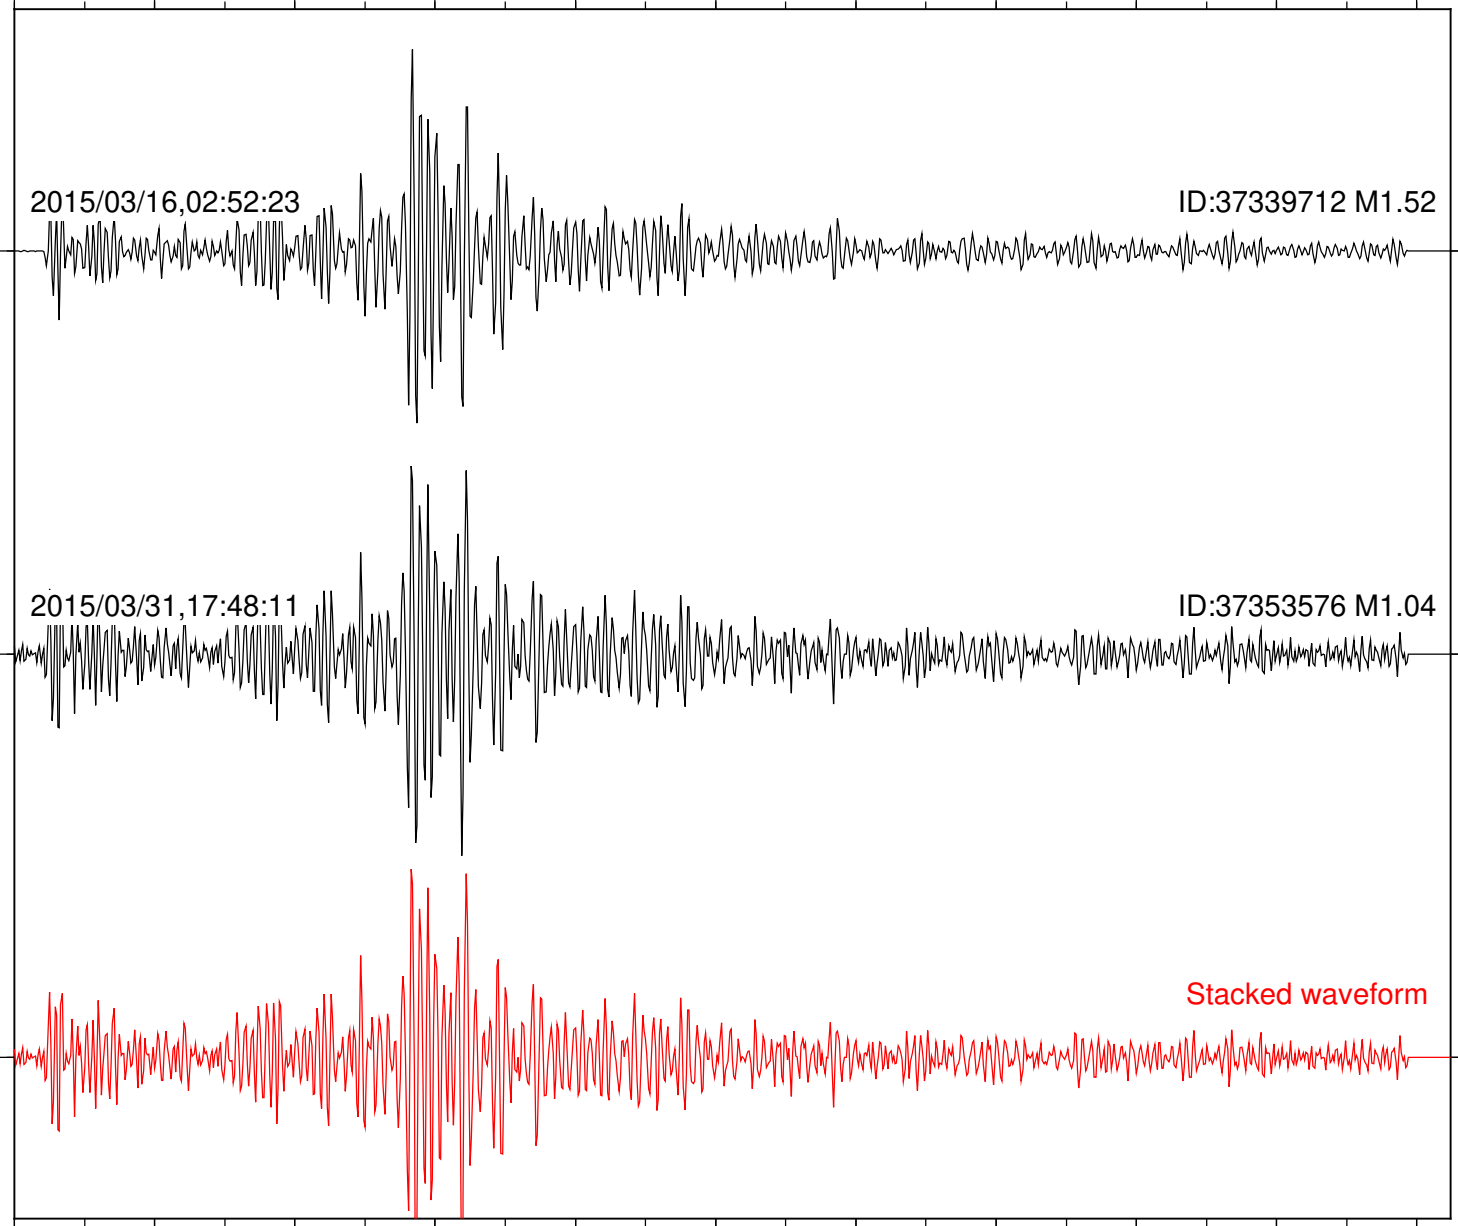

Station: B093 Com: EHZ

Focal depth: 7.92 km

Station: B946 Com: EHZ

Focal depth: 7.92 km

Station: BZN Com: HHZ

Focal depth: 7.92 km

Station: CRY Com: HHZ

Focal depth: 7.92 km

Station: DNR Com: HHZ

Focal depth: 7.92 km

Station: KNW Com: HHZ

Focal depth: 7.92 km

Station: LVA2 Com: HHZ

Focal depth: 7.92 km

Station: PFO Com: HHZ

Focal depth: 7.92 km

2015/03/16,02:52:23

ID:37339712 M1.52

2015/03/31,17:48:11

ID:37353576 M1.04

Stacked waveform

0 1 2 3 4 5 6 7 8 9 10  
Elapsed time (s)

Station: PLM Com: HHZ

Focal depth: 7.92 km

Station: PMD Com: HHZ

Focal depth: 7.92 km

Station: RRSP Com: HHZ

Focal depth: 7.92 km

Station: SND Com: HHZ

Focal depth: 7.92 km