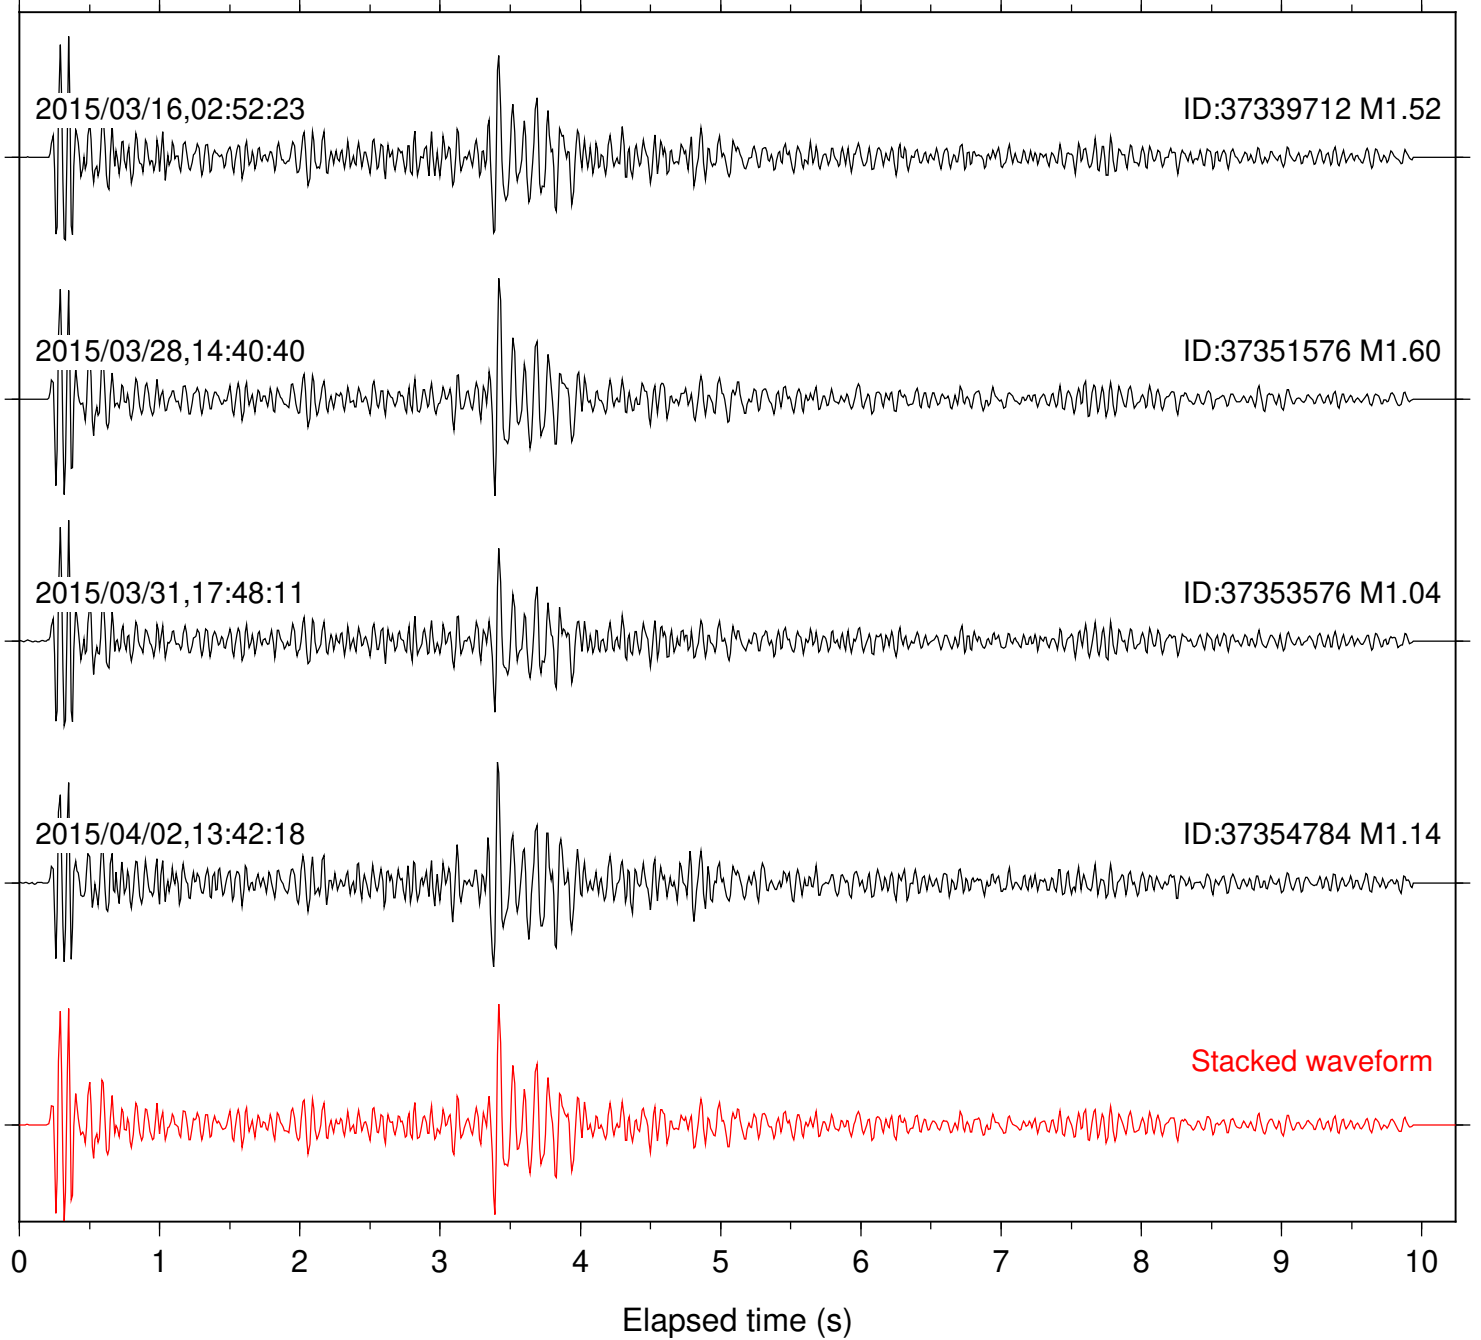

Station: B081 Com: EHZ

Focal depth: 7.92 km

Station: B082 Com: EHZ

Focal depth: 7.92 km

Station: B084 Com: EHZ

Focal depth: 7.92 km

Station: B087 Com: EHZ

Focal depth: 7.92 km

Station: B093 Com: EHZ

Focal depth: 7.92 km

Station: B946 Com: EHZ

Focal depth: 7.92 km

Station: BZN Com: HHZ

Focal depth: 7.92 km

Station: CRY Com: HHZ

Focal depth: 7.92 km

Station: DNR Com: HHZ

Focal depth: 7.92 km

Station: KNW Com: HHZ

Focal depth: 7.92 km

Station: LVA2 Com: HHZ

Focal depth: 7.92 km

Station: PFO Com: HHZ

Focal depth: 7.92 km

Station: PMD Com: HHZ

Focal depth: 7.92 km

Station: RRSP Com: HHZ

Focal depth: 7.92 km

Station: SND Com: HHZ

Focal depth: 7.92 km