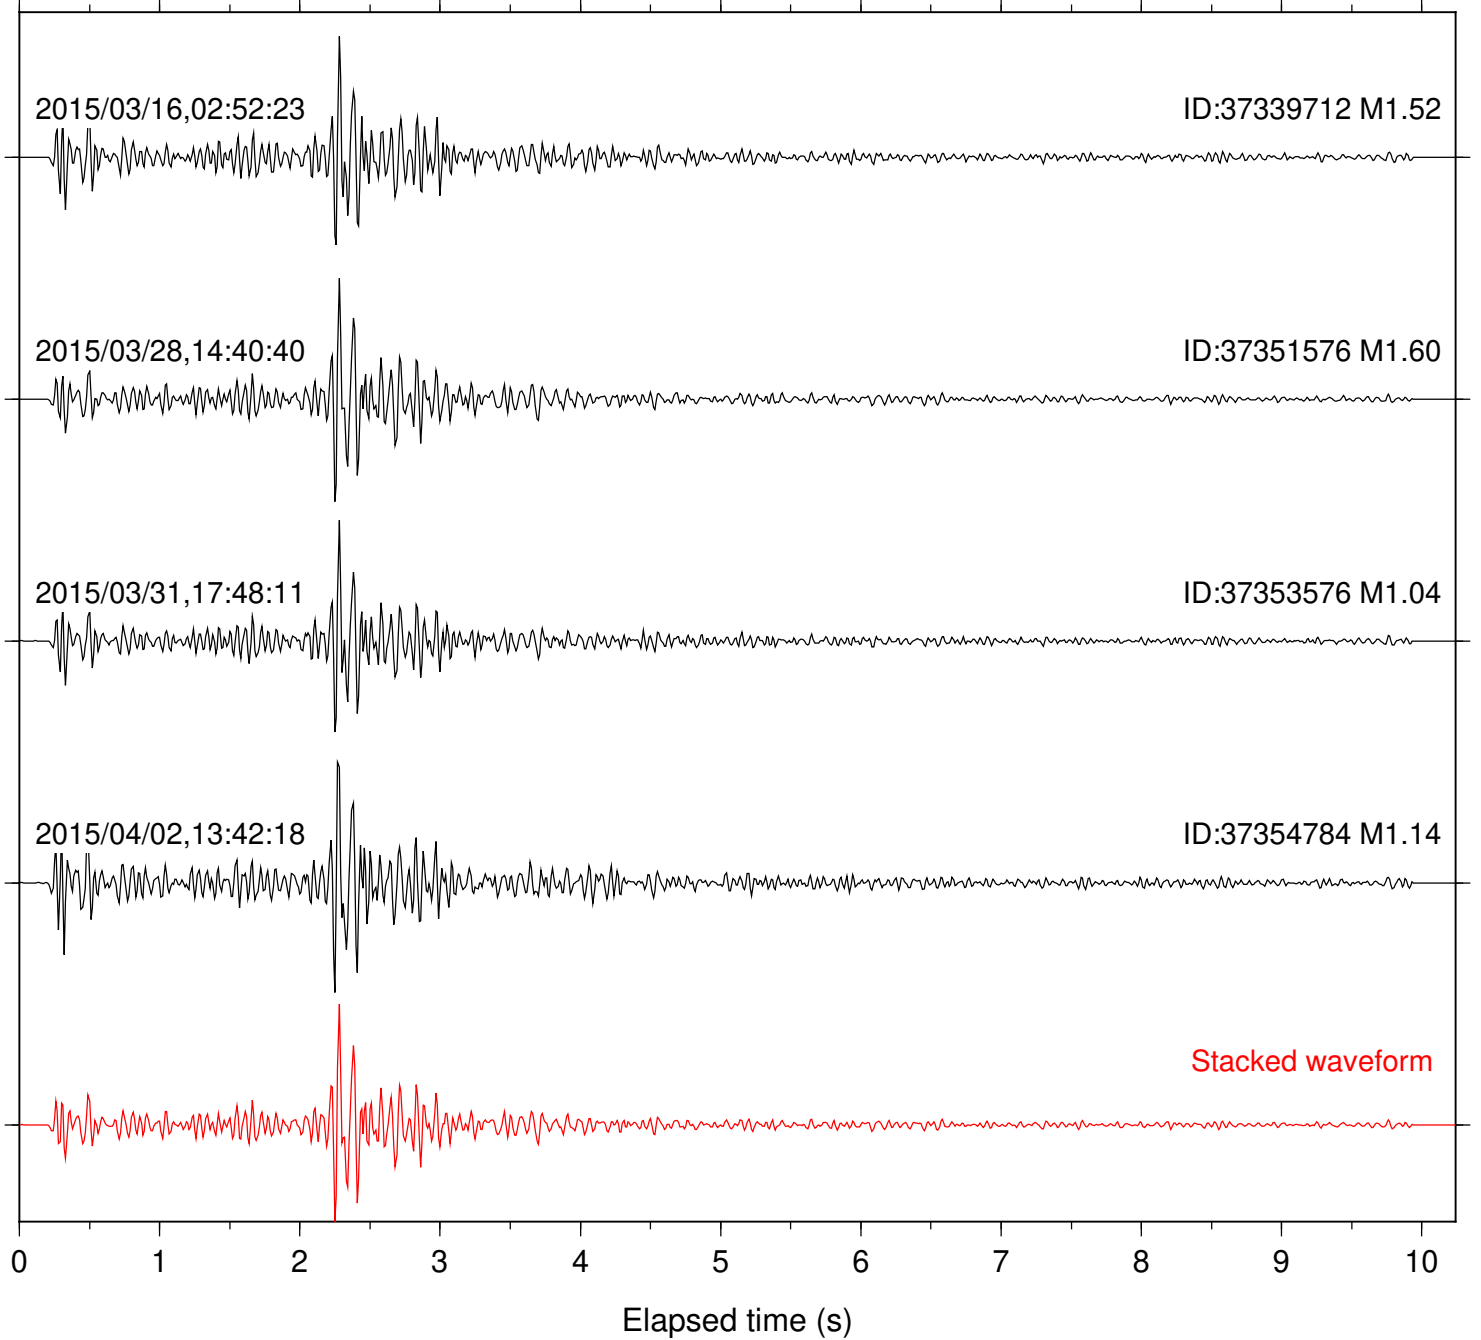

Station: B081 Com: EHZ

Focal depth: 7.92 km

Station: B082 Com: EHZ

Focal depth: 7.92 km

Station: B084 Com: EHZ

Focal depth: 7.92 km

Station: B087 Com: EHZ

Focal depth: 7.92 km

Station: B093 Com: EHZ

Focal depth: 7.92 km

Station: B946 Com: EHZ

Focal depth: 7.92 km

Station: BZN Com: HHZ

Focal depth: 7.92 km

Station: CRY Com: HHZ

Focal depth: 7.92 km

Station: DNR Com: HHZ

Focal depth: 7.92 km

Station: KNW Com: HHZ

Focal depth: 7.92 km

Station: LVA2 Com: HHZ

Focal depth: 7.92 km

Station: PFO Com: HHZ

Focal depth: 7.92 km

Station: PMD Com: HHZ

Focal depth: 7.92 km

Station: RRSP Com: HHZ

Focal depth: 7.92 km

Station: SND Com: HHZ

Focal depth: 7.92 km