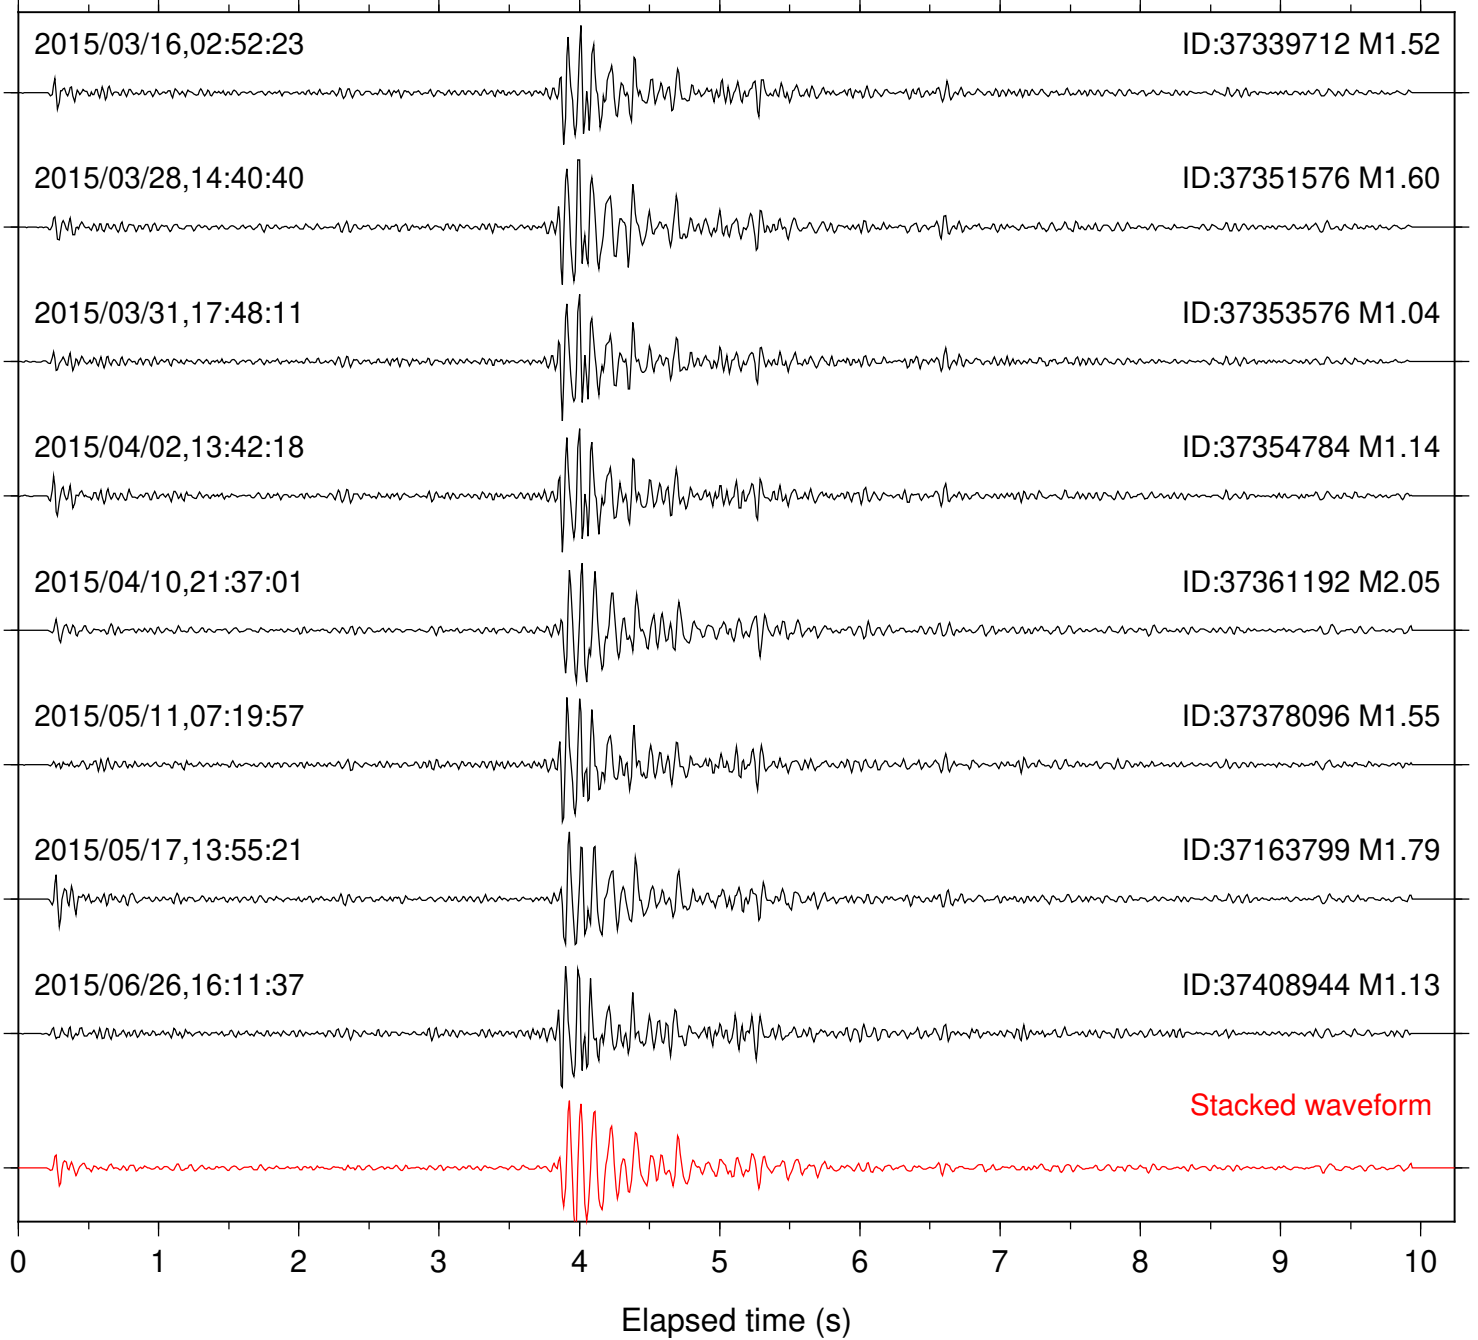

Station: B081 Com: EHZ

Focal depth: 7.92 km

Station: B082 Com: EHZ

Focal depth: 7.92 km

Station: B084 Com: EHZ

Focal depth: 7.92 km

Station: B087 Com: EHZ

Focal depth: 7.92 km

Station: B093 Com: EHZ

Focal depth: 7.92 km

Station: B946 Com: EHZ

Focal depth: 7.92 km

Station: BZN Com: HHZ

Focal depth: 7.92 km

Station: CRY Com: HHZ

Focal depth: 7.92 km

Station: DNR Com: HHZ

Focal depth: 7.92 km

Station: KNW Com: HHZ

Focal depth: 7.92 km

Station: LVA2 Com: HHZ

Focal depth: 7.92 km

Station: PFO Com: HHZ

Focal depth: 7.92 km

Station: PMD Com: HHZ

Focal depth: 7.92 km

Station: RRSP Com: HHZ

Focal depth: 7.92 km

Station: SND Com: HHZ

Focal depth: 7.92 km