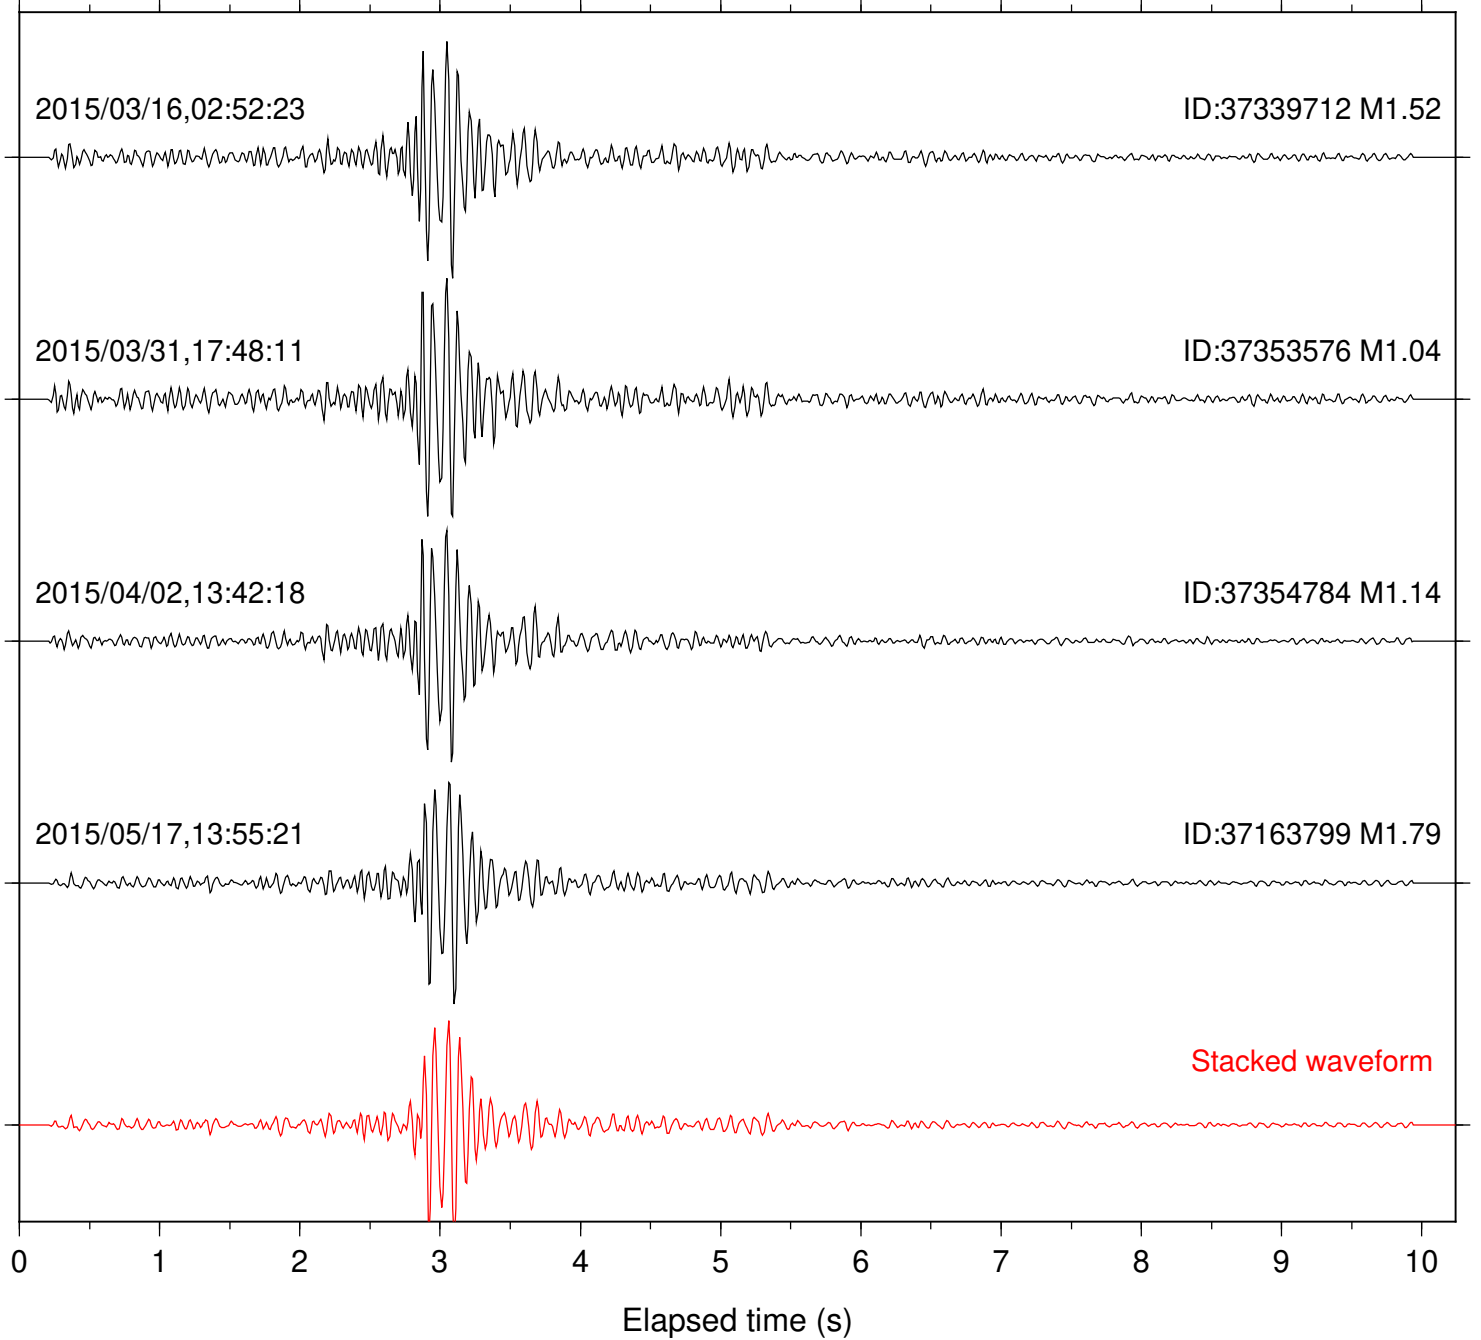

Station: B081 Com: EHZ

Focal depth: 7.92 km

Station: B082 Com: EHZ

Focal depth: 7.92 km

Station: B084 Com: EHZ

Focal depth: 7.92 km

Station: B087 Com: EHZ

Focal depth: 7.92 km

Station: B093 Com: EHZ

Focal depth: 7.92 km

Station: B946 Com: EHZ

Focal depth: 7.92 km

Station: BZN Com: HHZ

Focal depth: 7.92 km

Station: CRY Com: HHZ

Focal depth: 7.92 km

Station: DNR Com: HHZ

Focal depth: 7.92 km

Station: KNW Com: HHZ

Focal depth: 7.92 km

Station: LVA2 Com: HHZ

Focal depth: 7.92 km

Station: PFO Com: HHZ

Focal depth: 7.92 km

Station: PMD Com: HHZ

Focal depth: 7.92 km

Station: RRSP Com: HHZ

Focal depth: 7.92 km

Station: SND Com: HHZ

Focal depth: 7.92 km