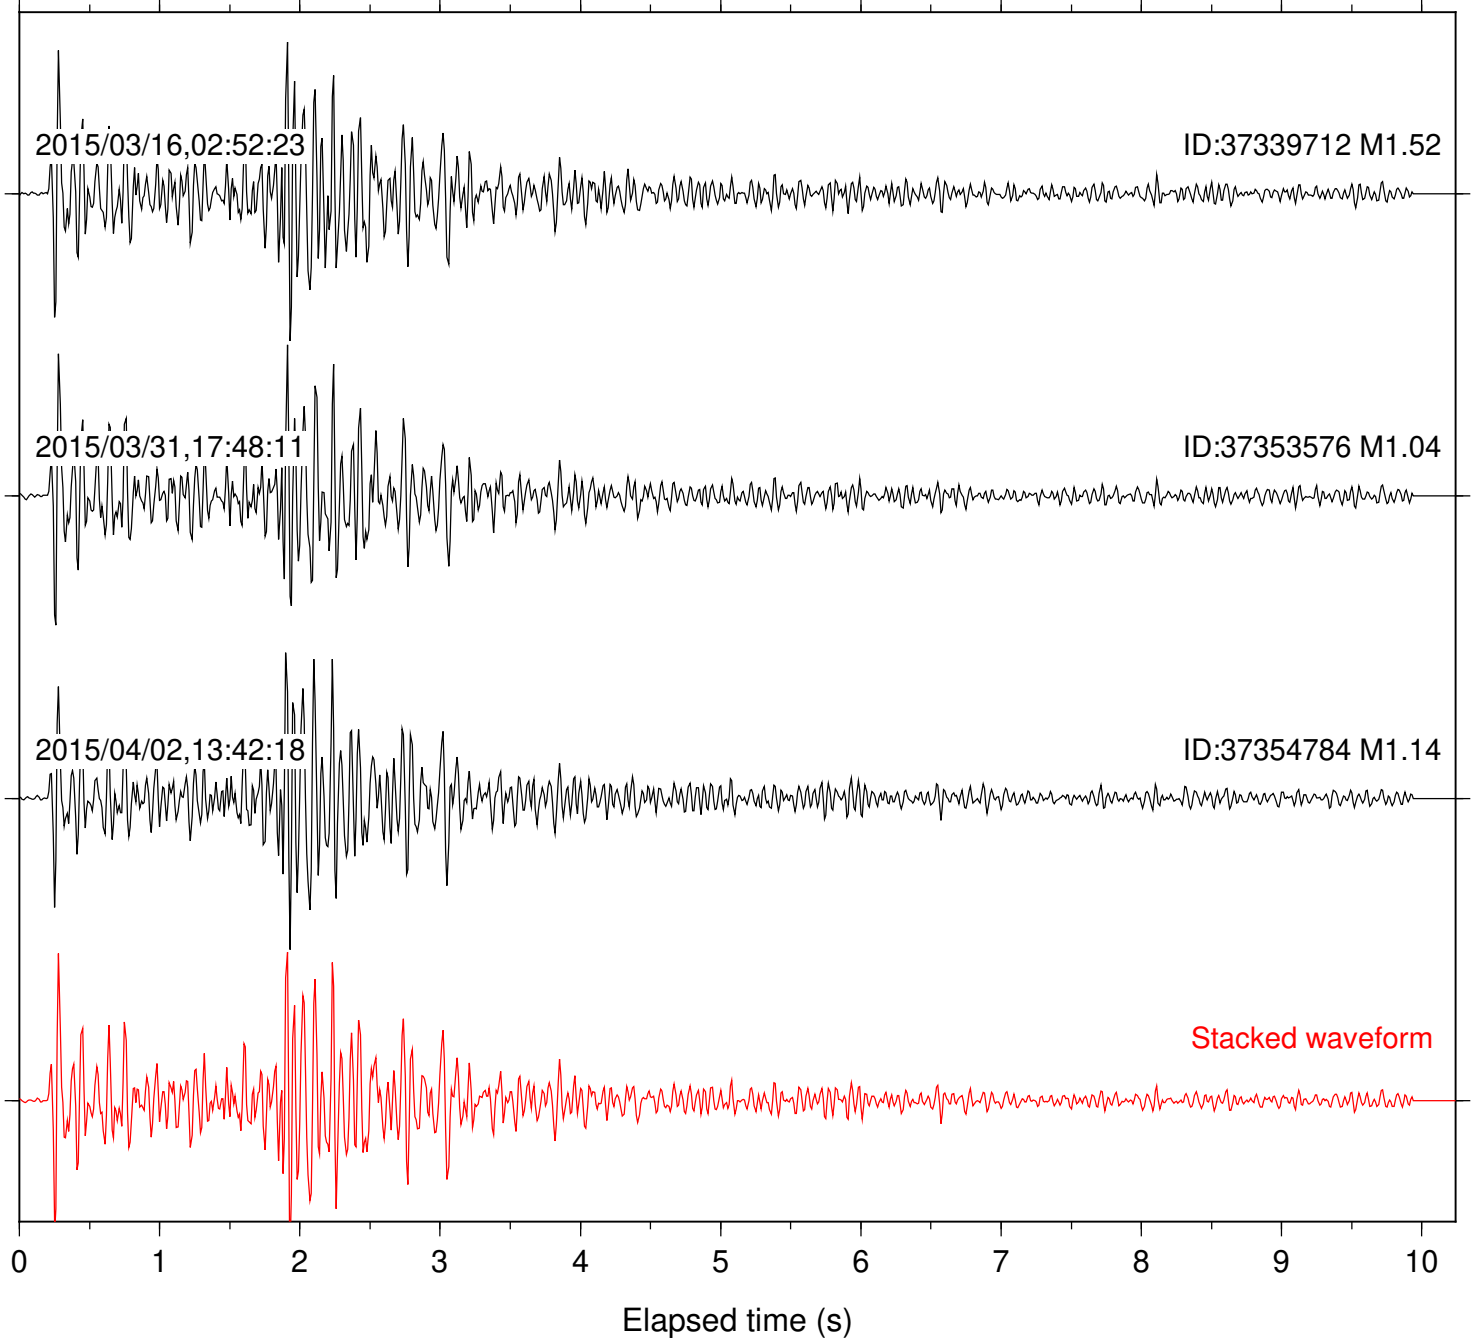

Station: B093 Com: EHZ

Focal depth: 7.92 km

Station: B946 Com: EHZ

Focal depth: 7.92 km

Station: BZN Com: HHZ

Focal depth: 7.92 km

Station: CRY Com: HHZ

Focal depth: 7.92 km

Station: DNR Com: HHZ

Focal depth: 7.92 km

Station: KNW Com: HHZ

Focal depth: 7.92 km

Station: LVA2 Com: HHZ

Focal depth: 7.92 km

Station: PFO Com: HHZ

Focal depth: 7.92 km

Station: PMD Com: HHZ

Focal depth: 7.92 km

Station: RRSP Com: HHZ

Focal depth: 7.92 km

Station: SND Com: HHZ

Focal depth: 7.92 km