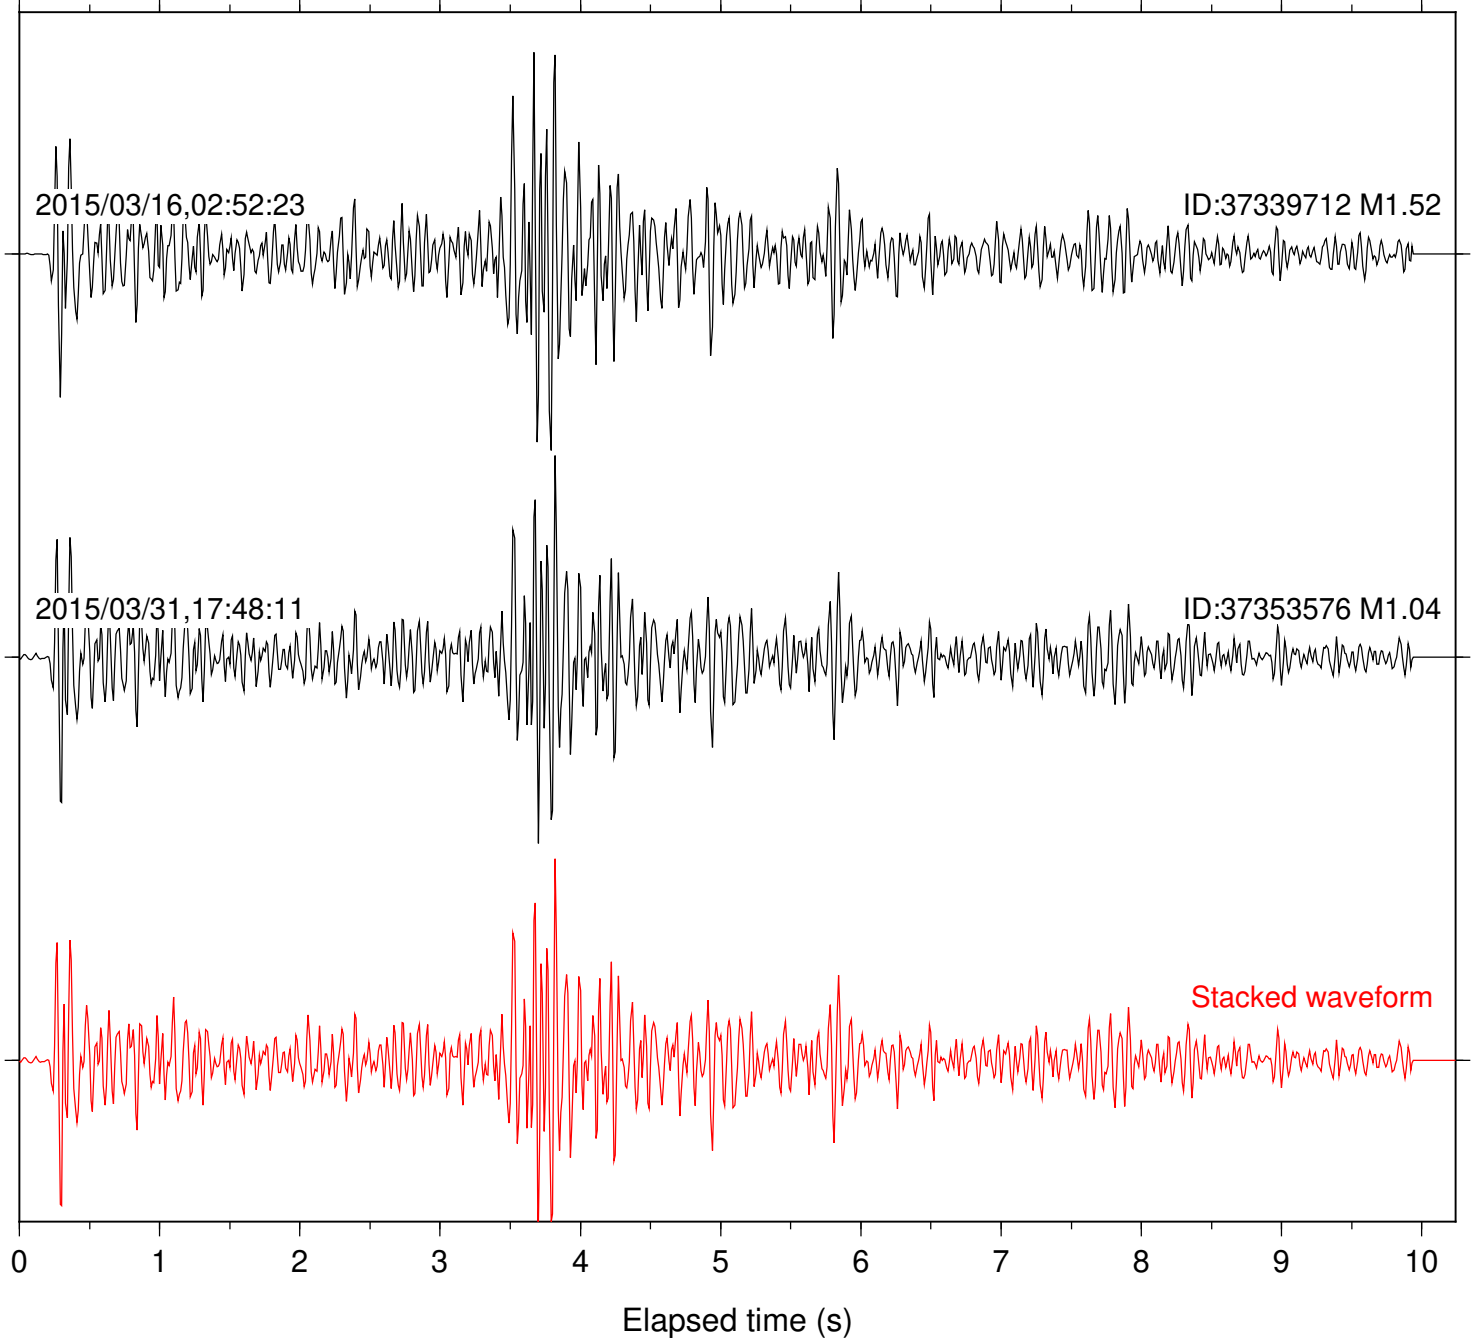

Station: B093 Com: EHZ

Focal depth: 7.92 km

Station: B946 Com: EHZ

Focal depth: 7.92 km

Station: BZN Com: HHZ

Focal depth: 7.92 km

Station: CRY Com: HHZ

Focal depth: 7.92 km

Station: DNR Com: HHZ

Focal depth: 7.92 km

Station: KNW Com: HHZ

Focal depth: 7.92 km

Station: LVA2 Com: HHZ

Focal depth: 7.92 km

Station: PFO Com: HHZ

Focal depth: 7.92 km

2015/03/16,02:52:23

ID:37339712 M1.52

2015/03/31,17:48:11

ID:37353576 M1.04

Stacked waveform

0 1 2 3 4 5 6 7 8 9 10  
Elapsed time (s)

Station: PLM Com: HHZ

Focal depth: 7.92 km

Station: PMD Com: HHZ

Focal depth: 7.92 km

Station: RRSP Com: HHZ

Focal depth: 7.92 km

Station: SND Com: HHZ

Focal depth: 7.92 km