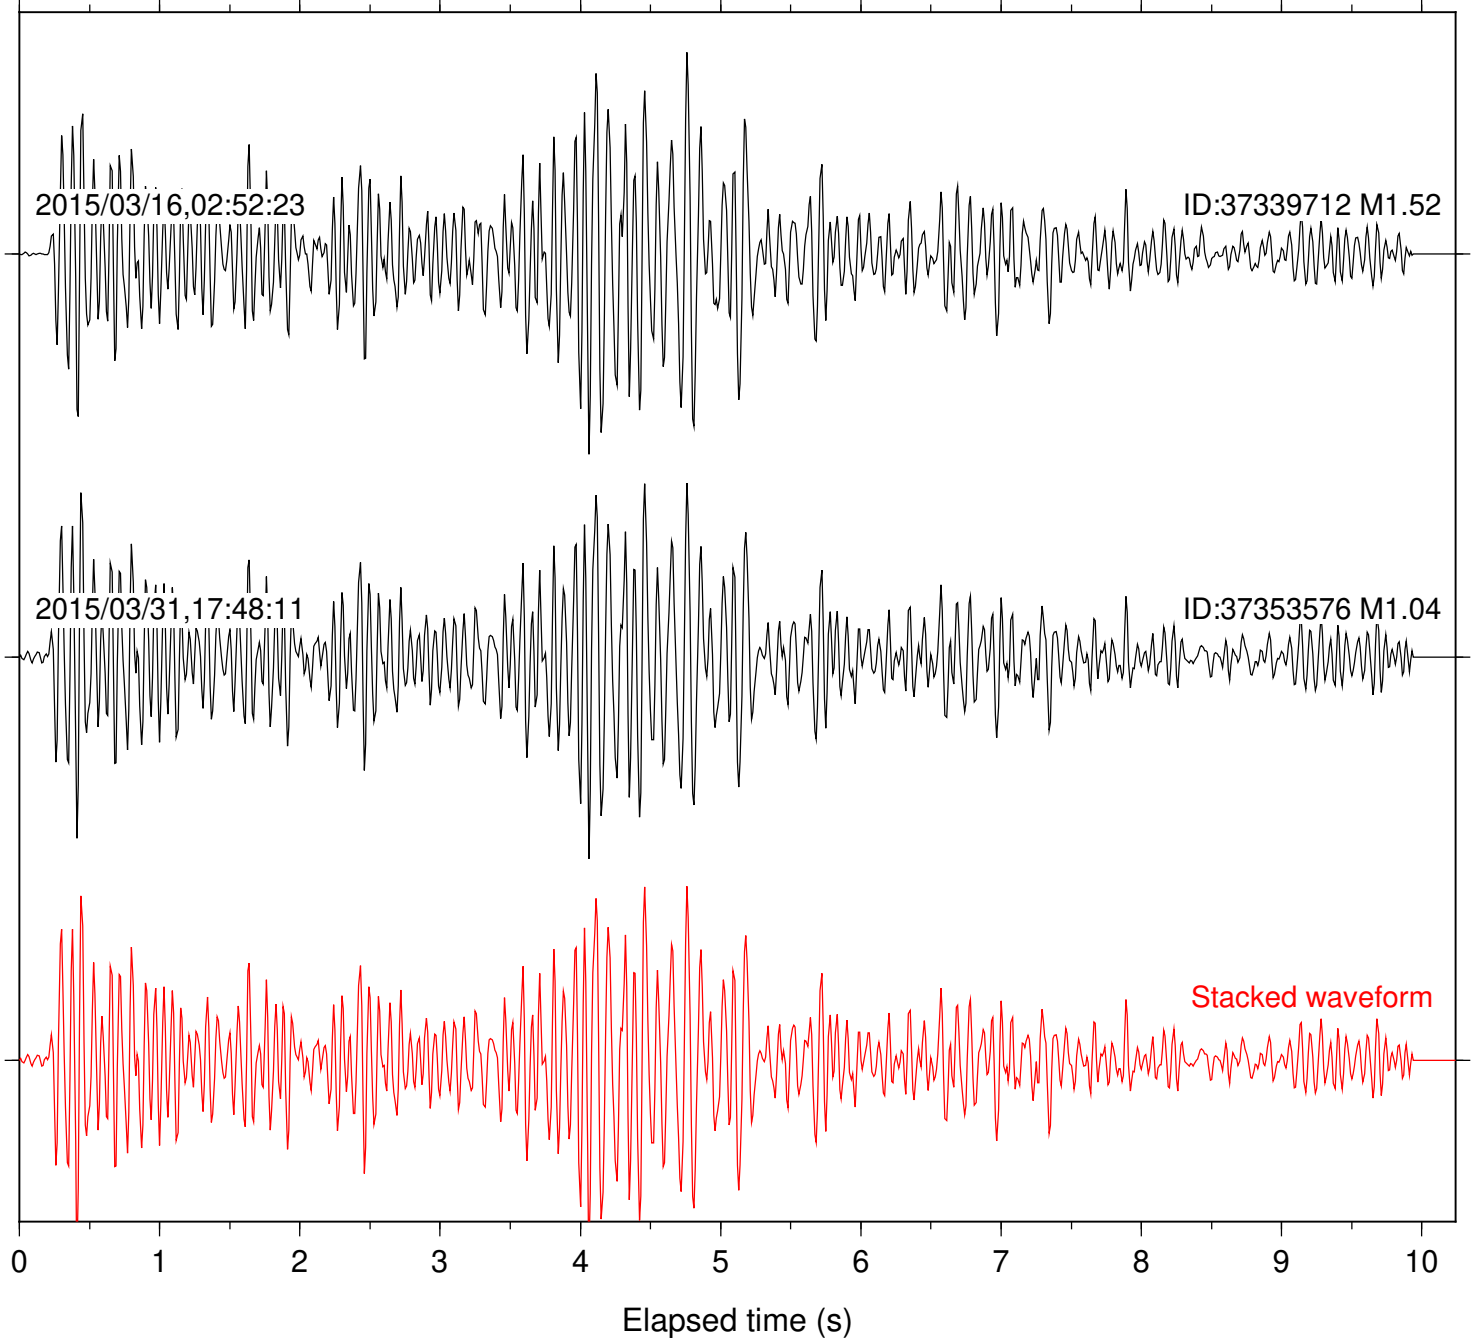

Station: B093 Com: EHZ

Focal depth: 7.92 km

Station: B946 Com: EHZ

Focal depth: 7.92 km

Station: BZN Com: HHZ

Focal depth: 7.92 km

Station: CRY Com: HHZ

Focal depth: 7.92 km

Station: DNR Com: HHZ

Focal depth: 7.92 km

Station: KNW Com: HHZ

Focal depth: 7.92 km

Station: LVA2 Com: HHZ

Focal depth: 7.92 km

Station: PFO Com: HHZ

Focal depth: 7.92 km

2015/03/16,02:52:23

ID:37339712 M1.52

2015/03/31,17:48:11

ID:37353576 M1.04

Stacked waveform

0 1 2 3 4 5 6 7 8 9 10  
Elapsed time (s)

Station: PLM Com: HHZ

Focal depth: 7.92 km

Station: PMD Com: HHZ

Focal depth: 7.92 km

Station: RRSP Com: HHZ

Focal depth: 7.92 km

Station: SND Com: HHZ

Focal depth: 7.92 km