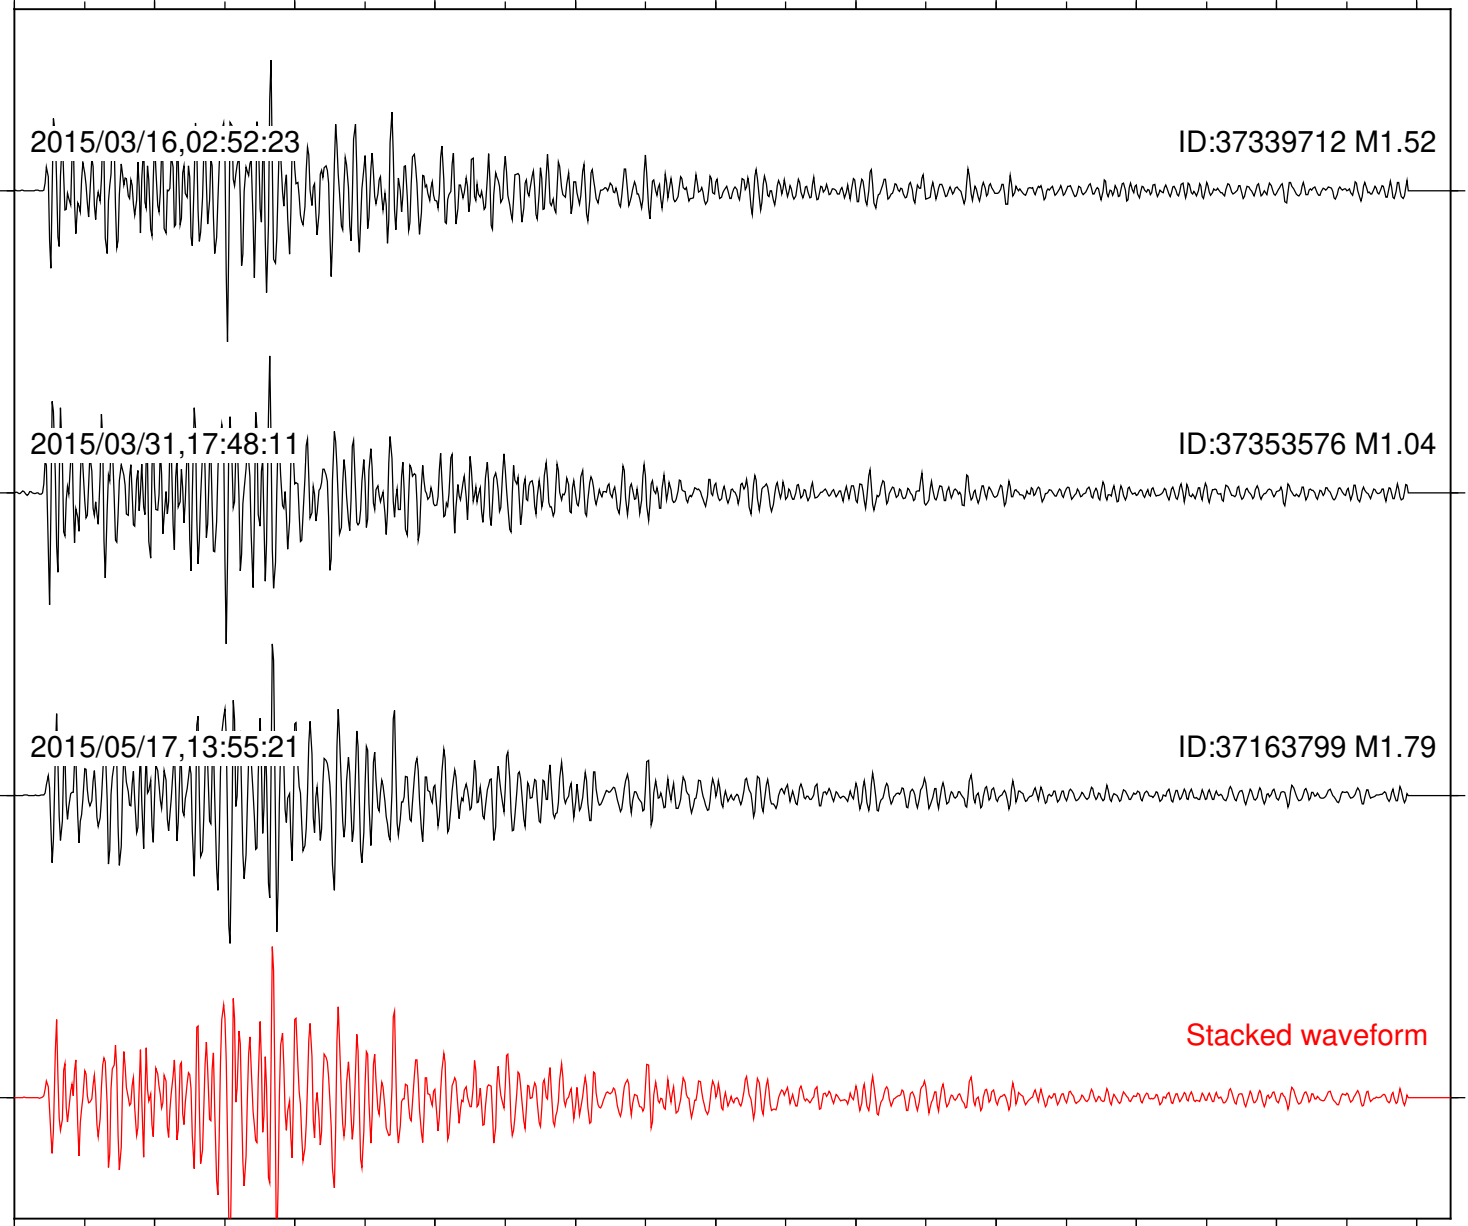

Station: B081 Com: EHZ

Focal depth: 7.92 km

Station: B082 Com: EHZ

Focal depth: 7.92 km

Station: B084 Com: EHZ

Focal depth: 7.92 km

Station: B087 Com: EHZ

Focal depth: 7.92 km

Station: B093 Com: EHZ

Focal depth: 7.92 km

Station: B946 Com: EHZ

Focal depth: 7.92 km

Station: BZN Com: HHZ

Focal depth: 7.92 km

Station: CRY Com: HHZ

Focal depth: 7.92 km

Station: DNR Com: HHZ

Focal depth: 7.92 km

Station: KNW Com: HHZ

Focal depth: 7.92 km

Station: LVA2 Com: HHZ

Focal depth: 7.92 km

Station: PFO Com: HHZ

Focal depth: 7.92 km

Station: PMD Com: HHZ

Focal depth: 7.92 km

Station: RRSP Com: HHZ

Focal depth: 7.92 km

Station: SND Com: HHZ

Focal depth: 7.92 km