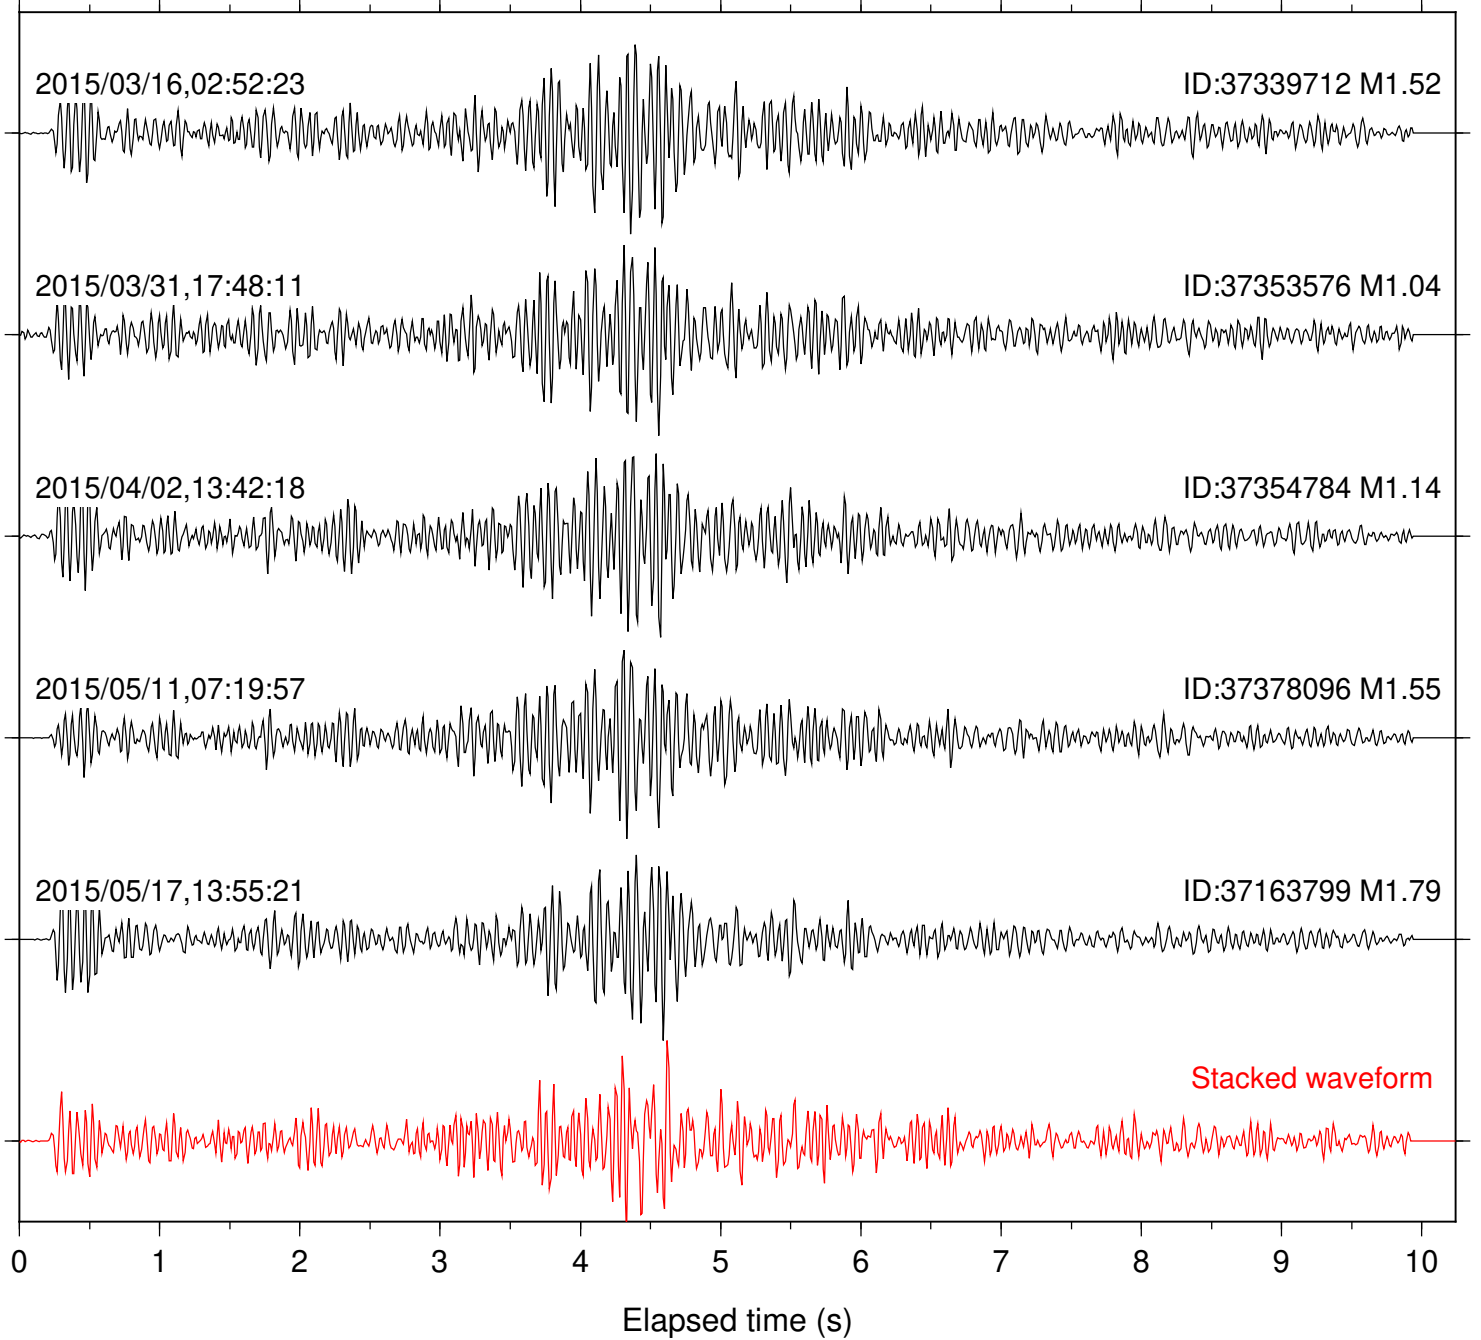

Station: B093 Com: EHZ

Focal depth: 7.92 km

Station: B946 Com: EHZ

Focal depth: 7.92 km

Station: BZN Com: HHZ

Focal depth: 7.92 km

Station: CRY Com: HHZ

Focal depth: 7.92 km

Station: DNR Com: HHZ

Focal depth: 7.92 km

Station: KNW Com: HHZ

Focal depth: 7.92 km

Station: LVA2 Com: HHZ

Focal depth: 7.92 km

Station: PFO Com: HHZ

Focal depth: 7.92 km

2015/03/16,02:52:23

ID:37339712 M1.52

2015/03/31,17:48:11

ID:37353576 M1.04

Stacked waveform

0 1 2 3 4 5 6 7 8 9 10  
Elapsed time (s)

Station: PLM Com: HHZ

Focal depth: 7.92 km

Station: PMD Com: HHZ

Focal depth: 7.92 km

Station: RRSP Com: HHZ

Focal depth: 7.92 km

Station: SND Com: HHZ

Focal depth: 7.92 km