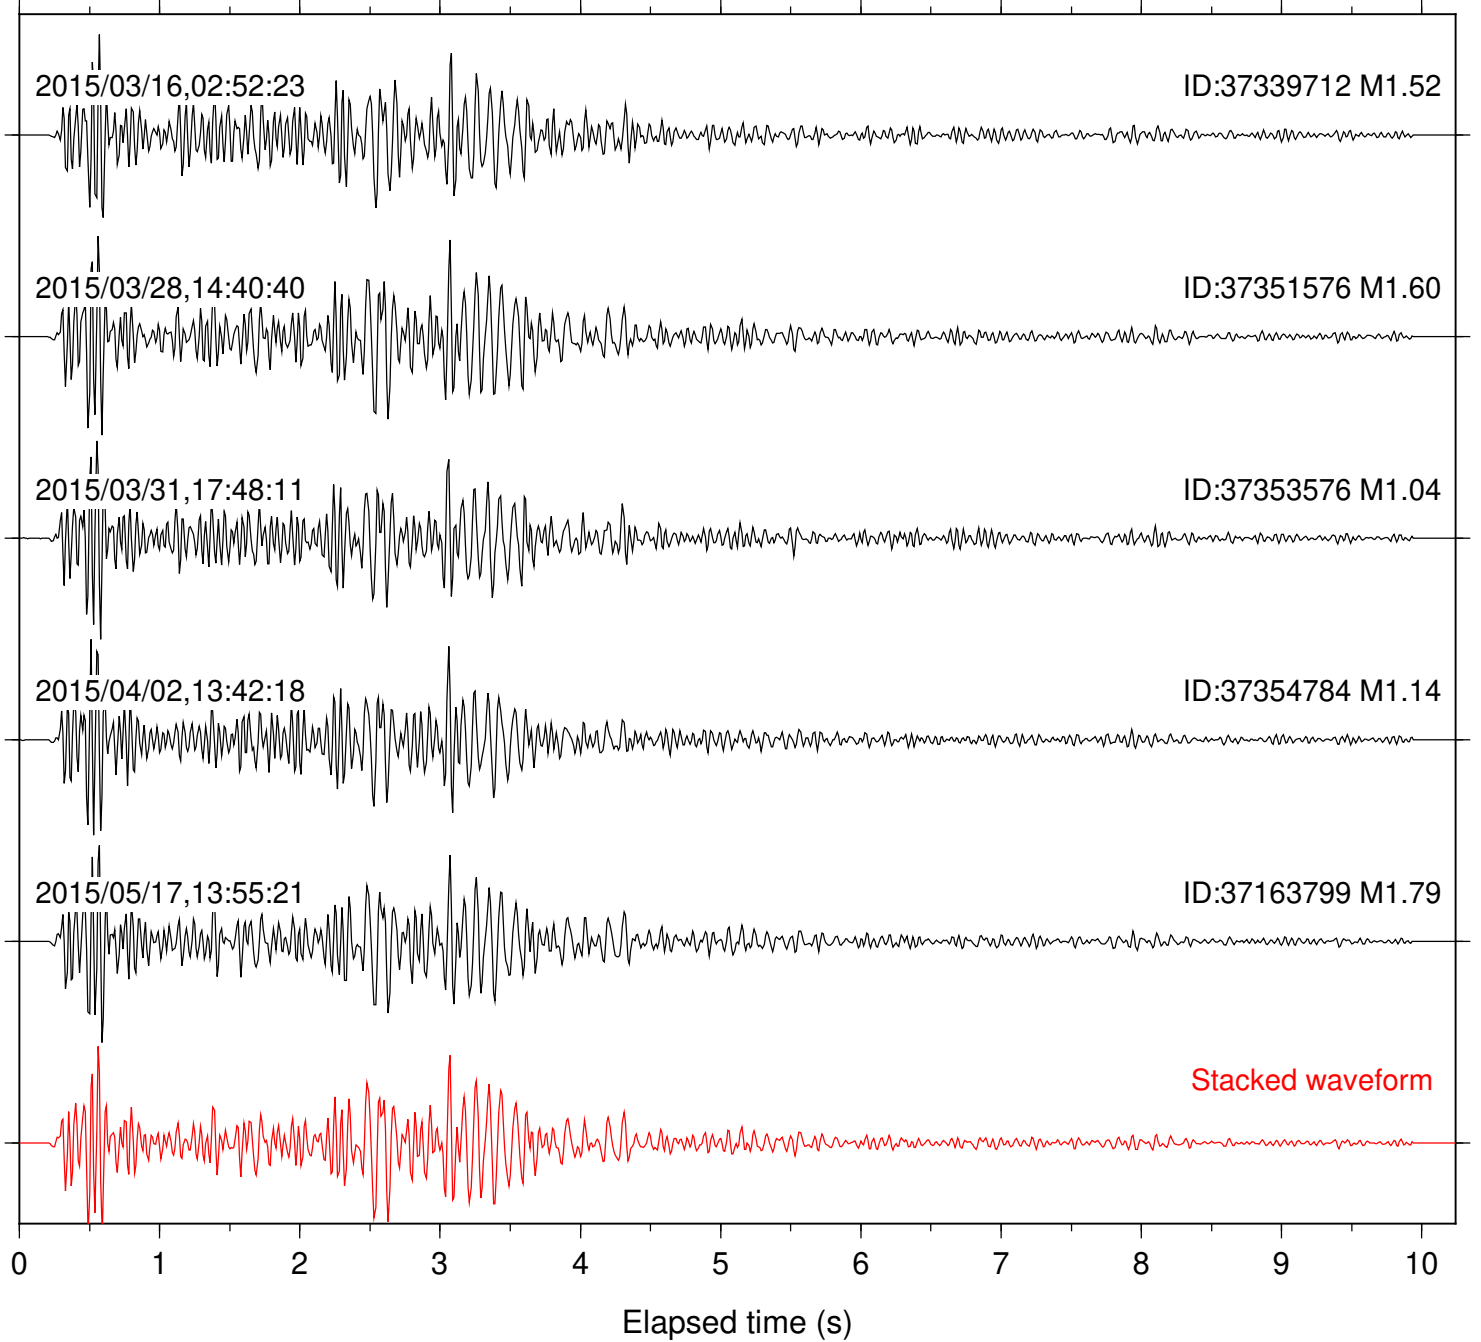

Station: B093 Com: EHZ

Focal depth: 7.92 km

Station: B946 Com: EHZ

Focal depth: 7.92 km

Station: BZN Com: HHZ

Focal depth: 7.92 km

Station: CRY Com: HHZ

Focal depth: 7.92 km

Station: DNR Com: HHZ

Focal depth: 7.92 km

Station: KNW Com: HHZ

Focal depth: 7.92 km

Station: LVA2 Com: HHZ

Focal depth: 7.92 km

Station: PFO Com: HHZ

Focal depth: 7.92 km

2015/03/16,02:52:23

ID:37339712 M1.52

2015/03/31,17:48:11

ID:37353576 M1.04

Stacked waveform

0 1 2 3 4 5 6 7 8 9 10  
Elapsed time (s)

Station: PLM Com: HHZ

Focal depth: 7.92 km

Station: PMD Com: HHZ

Focal depth: 7.92 km

Station: RRSP Com: HHZ

Focal depth: 7.92 km

Station: SND Com: HHZ

Focal depth: 7.92 km