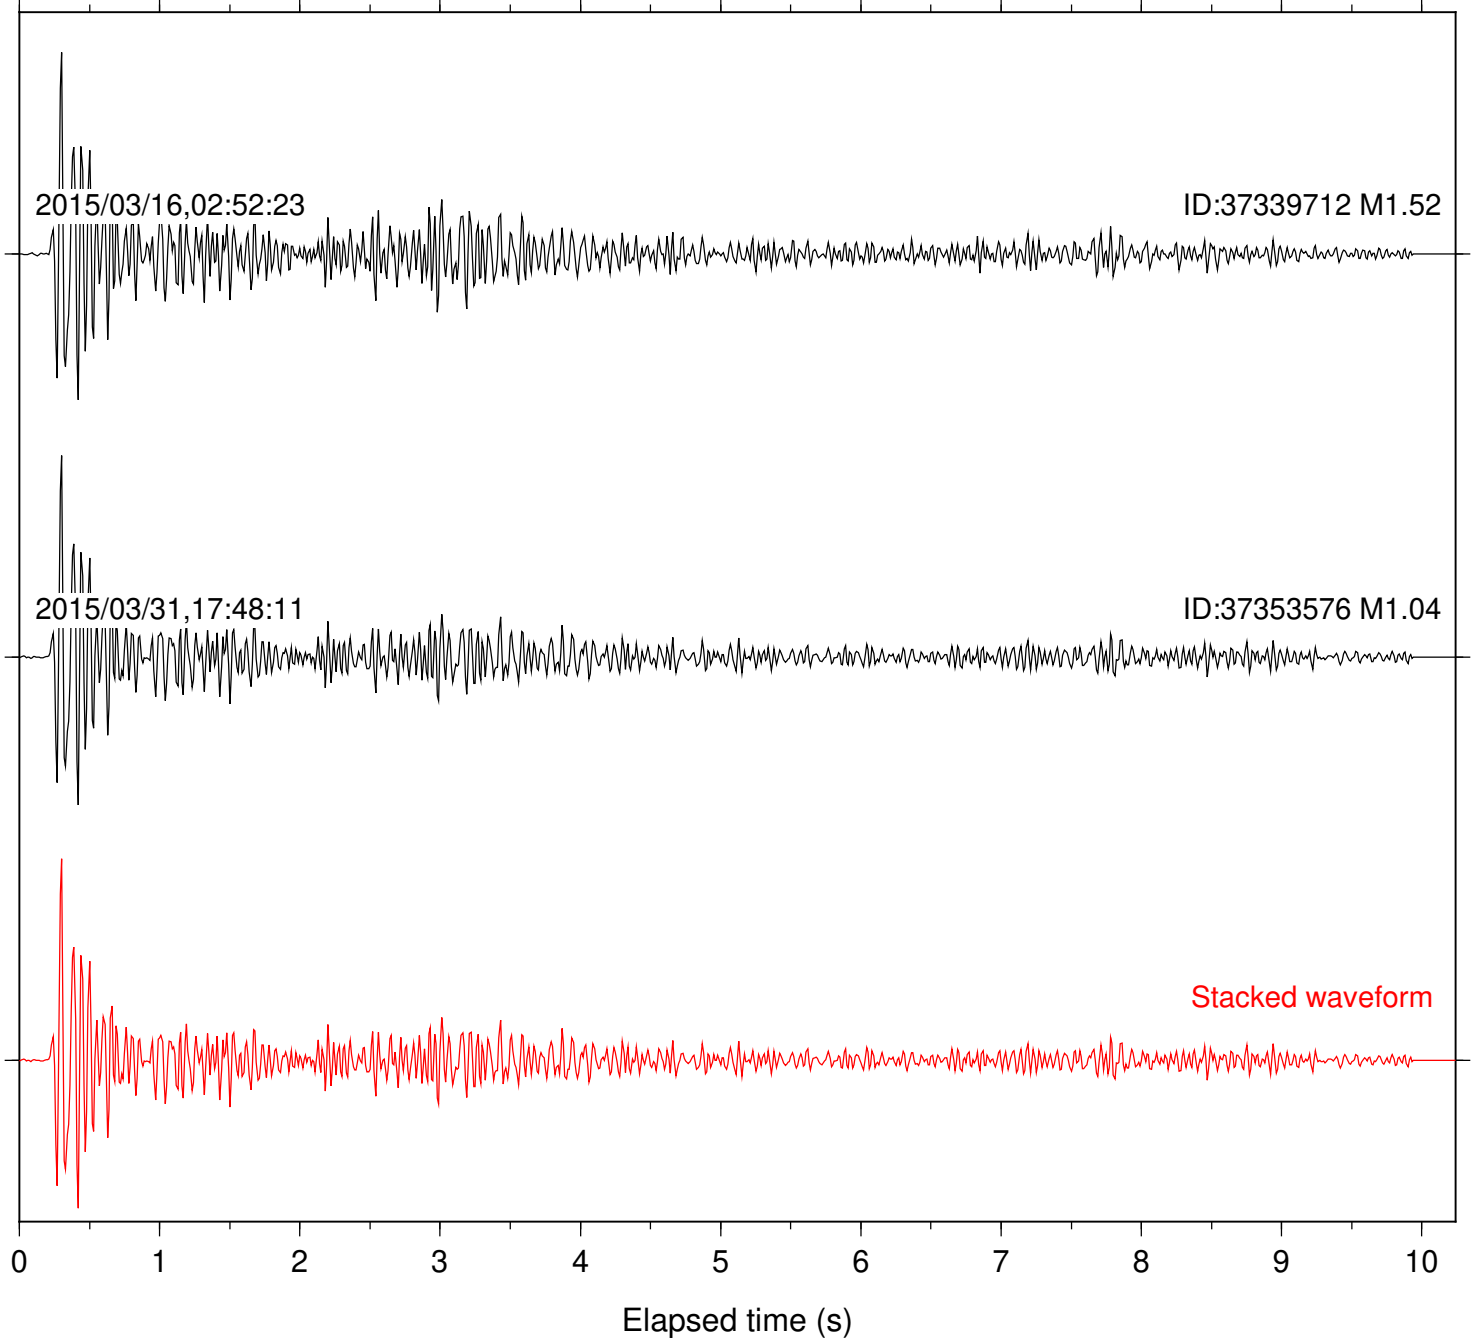

Station: B081 Com: EHZ

Focal depth: 7.92 km

Station: B082 Com: EHZ

Focal depth: 7.92 km

Station: B084 Com: EHZ

Focal depth: 7.92 km

Station: B087 Com: EHZ

Focal depth: 7.92 km

Station: B093 Com: EHZ

Focal depth: 7.92 km

Station: B946 Com: EHZ

Focal depth: 7.92 km

Station: BZN Com: HHZ

Focal depth: 7.92 km

Station: CRY Com: HHZ

Focal depth: 7.92 km

Station: DNR Com: HHZ

Focal depth: 7.92 km

Station: KNW Com: HHZ

Focal depth: 7.92 km

Station: LVA2 Com: HHZ

Focal depth: 7.92 km

Station: PFO Com: HHZ

Focal depth: 7.92 km

Station: PMD Com: HHZ

Focal depth: 7.92 km

Station: RRSP Com: HHZ

Focal depth: 7.92 km

Station: SND Com: HHZ

Focal depth: 7.92 km