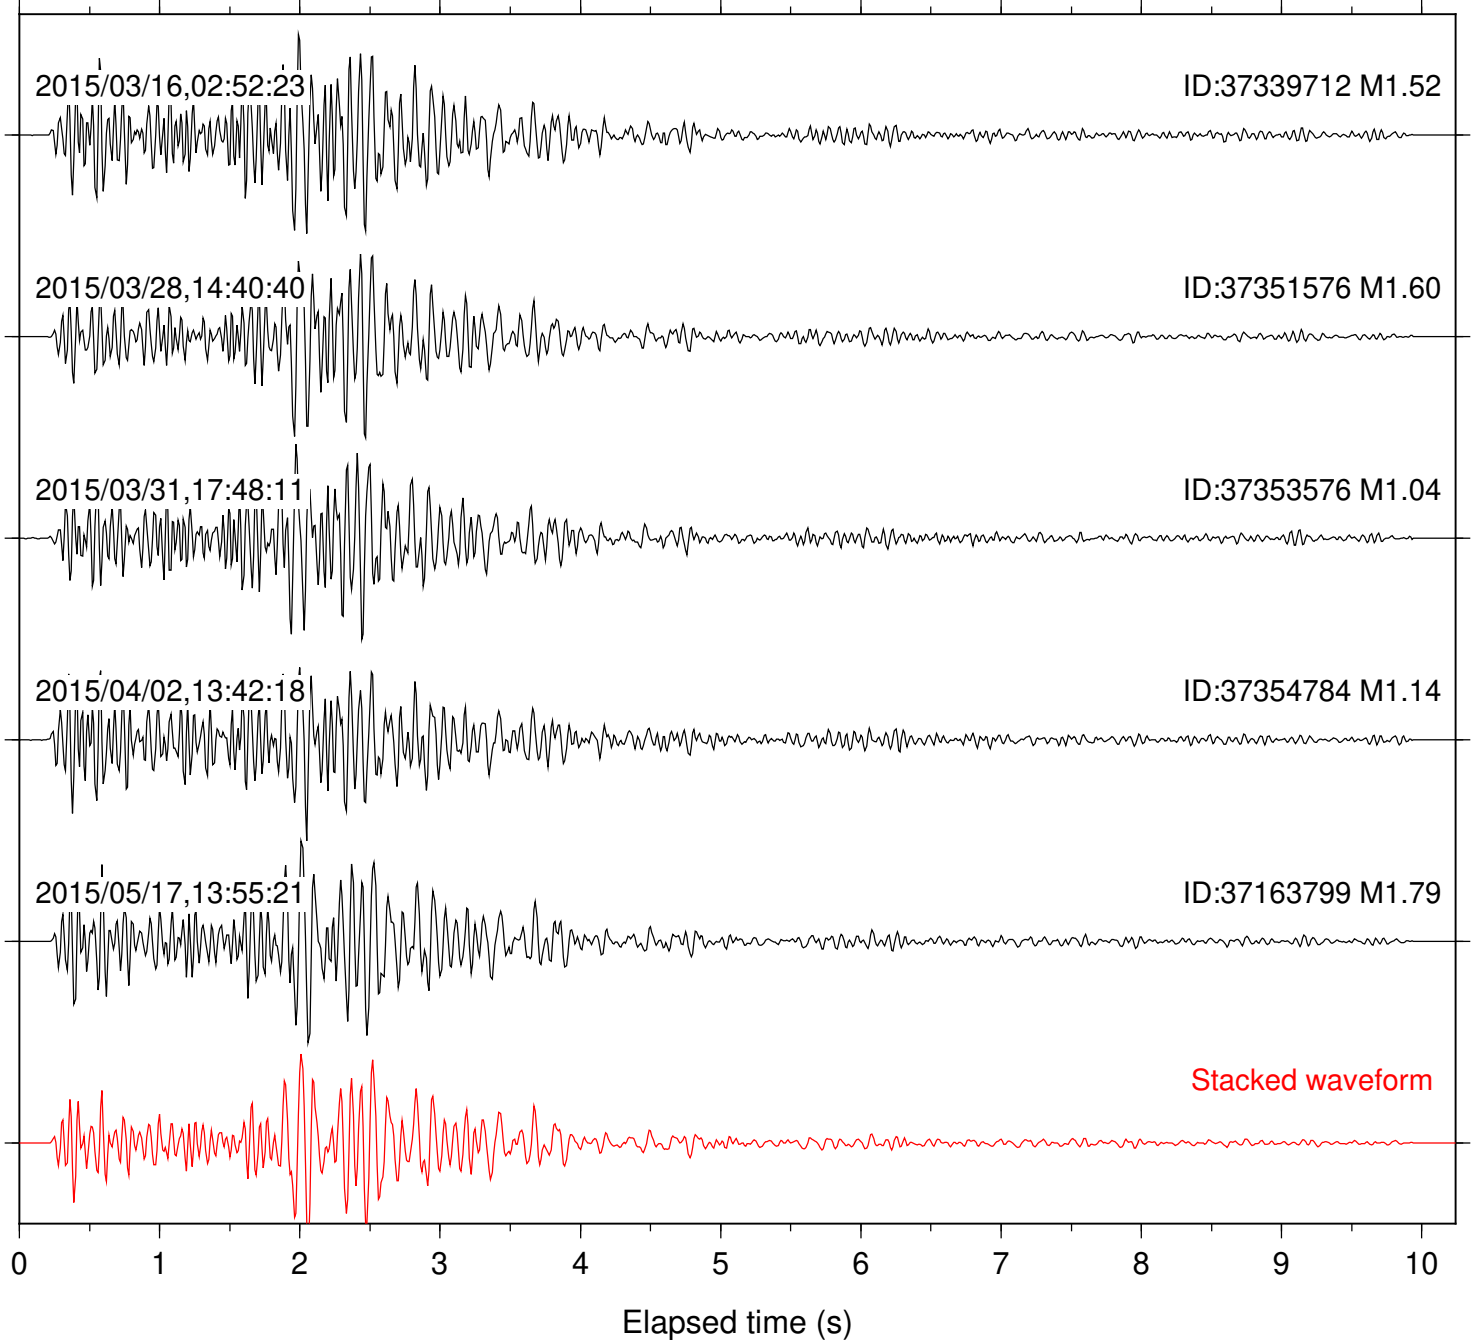

Station: B081 Com: EHZ

Focal depth: 7.92 km

Station: B082 Com: EHZ

Focal depth: 7.92 km

Station: B084 Com: EHZ

Focal depth: 7.92 km

Station: B087 Com: EHZ

Focal depth: 7.92 km

Station: B093 Com: EHZ

Focal depth: 7.92 km

Station: B946 Com: EHZ

Focal depth: 7.92 km

Station: BZN Com: HHZ

Focal depth: 7.92 km

Station: CRY Com: HHZ

Focal depth: 7.92 km

Station: DNR Com: HHZ

Focal depth: 7.92 km

Station: KNW Com: HHZ

Focal depth: 7.92 km

Station: LVA2 Com: HHZ

Focal depth: 7.92 km

Station: PFO Com: HHZ

Focal depth: 7.92 km

Station: PMD Com: HHZ

Focal depth: 7.92 km

Station: RRSP Com: HHZ

Focal depth: 7.92 km

Station: SND Com: HHZ

Focal depth: 7.92 km