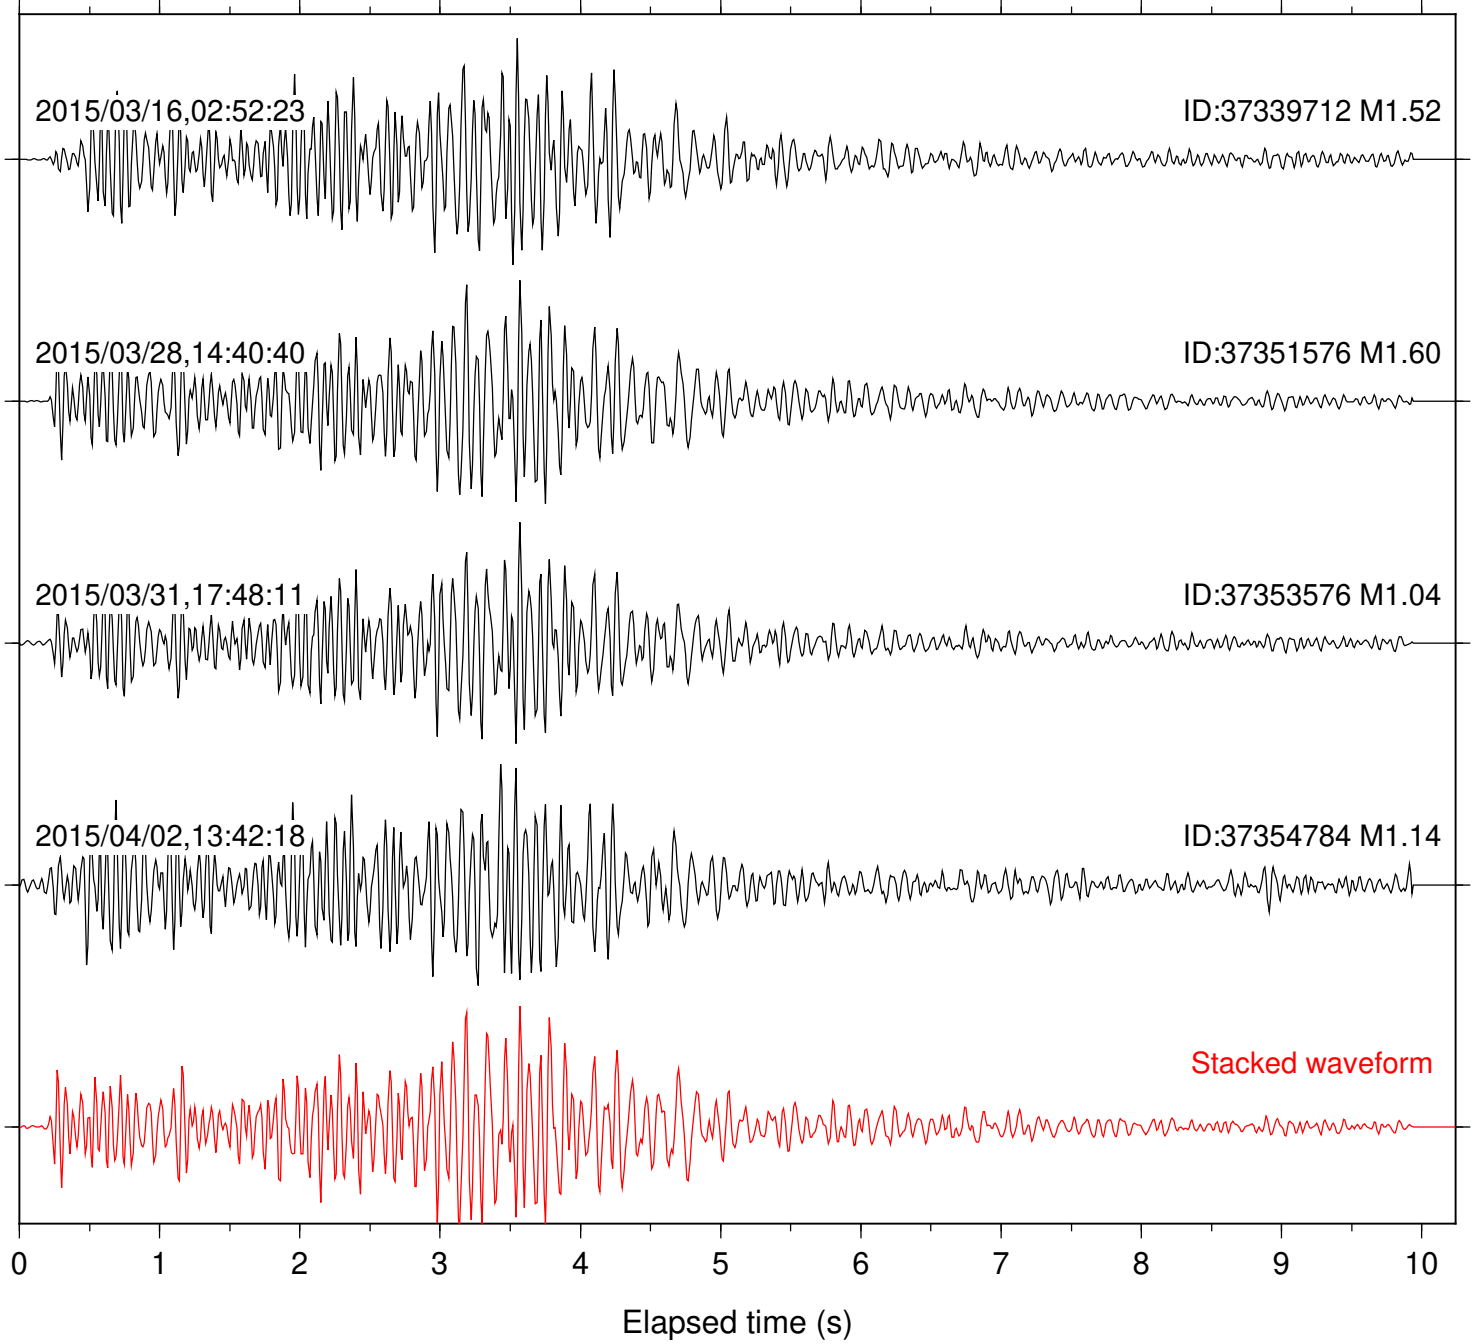

Station: B093 Com: EHZ

Focal depth: 7.92 km

Station: B946 Com: EHZ

Focal depth: 7.92 km

Station: BZN Com: HHZ

Focal depth: 7.92 km

Station: CRY Com: HHZ

Focal depth: 7.92 km

Station: DNR Com: HHZ

Focal depth: 7.92 km

Station: KNW Com: HHZ

Focal depth: 7.92 km

Station: LVA2 Com: HHZ

Focal depth: 7.92 km

Station: PFO Com: HHZ

Focal depth: 7.92 km

Station: PMD Com: HHZ

Focal depth: 7.92 km

Station: RRSP Com: HHZ

Focal depth: 7.92 km

Station: SND Com: HHZ

Focal depth: 7.92 km