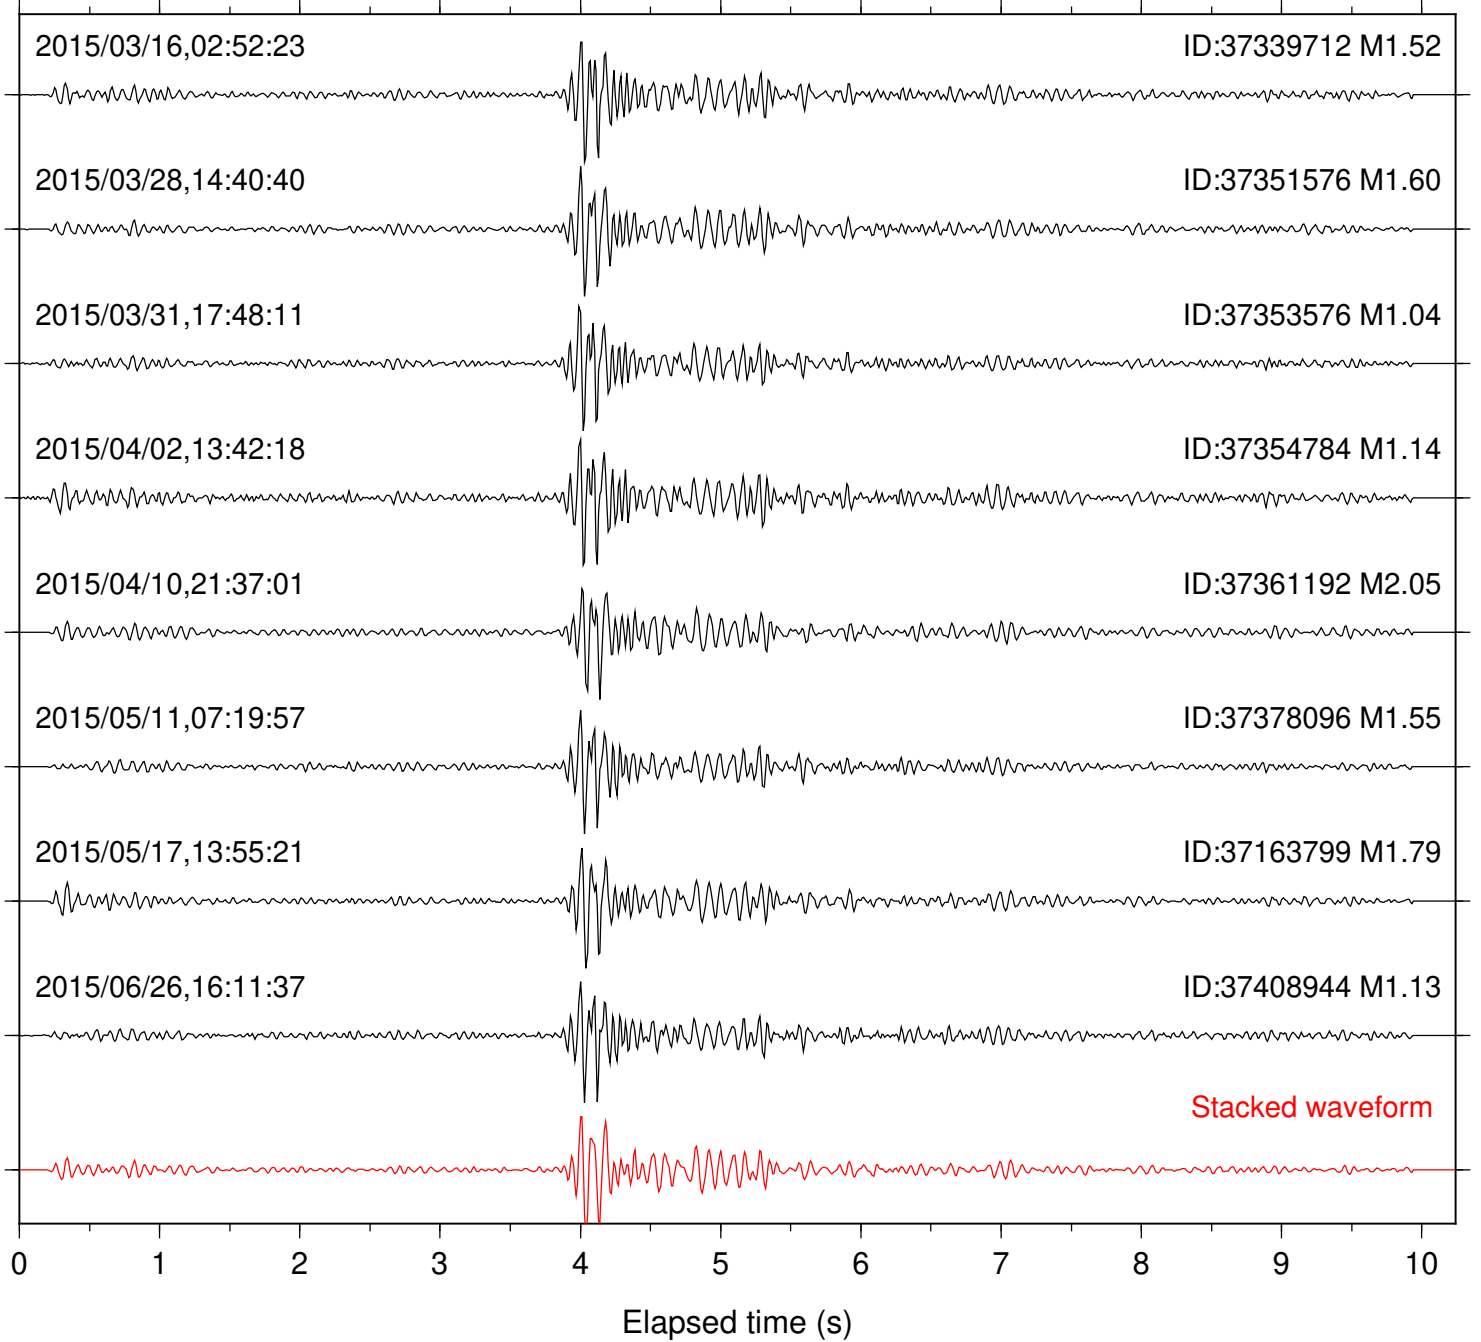

Station: B081 Com: EHZ

Focal depth: 7.92 km

Station: B082 Com: EHZ

Focal depth: 7.92 km

Station: B084 Com: EHZ

Focal depth: 7.92 km

Station: B087 Com: EHZ

Focal depth: 7.92 km

Station: B093 Com: EHZ

Focal depth: 7.92 km

Station: B946 Com: EHZ

Focal depth: 7.92 km

Station: BZN Com: HHZ

Focal depth: 7.92 km

Station: CRY Com: HHZ

Focal depth: 7.92 km

Station: DNR Com: HHZ

Focal depth: 7.92 km

Station: KNW Com: HHZ

Focal depth: 7.92 km

Station: LVA2 Com: HHZ

Focal depth: 7.92 km

Station: PFO Com: HHZ

Focal depth: 7.92 km

Station: PMD Com: HHZ

Focal depth: 7.92 km

Station: RRSP Com: HHZ

Focal depth: 7.92 km

Station: SND Com: HHZ

Focal depth: 7.92 km