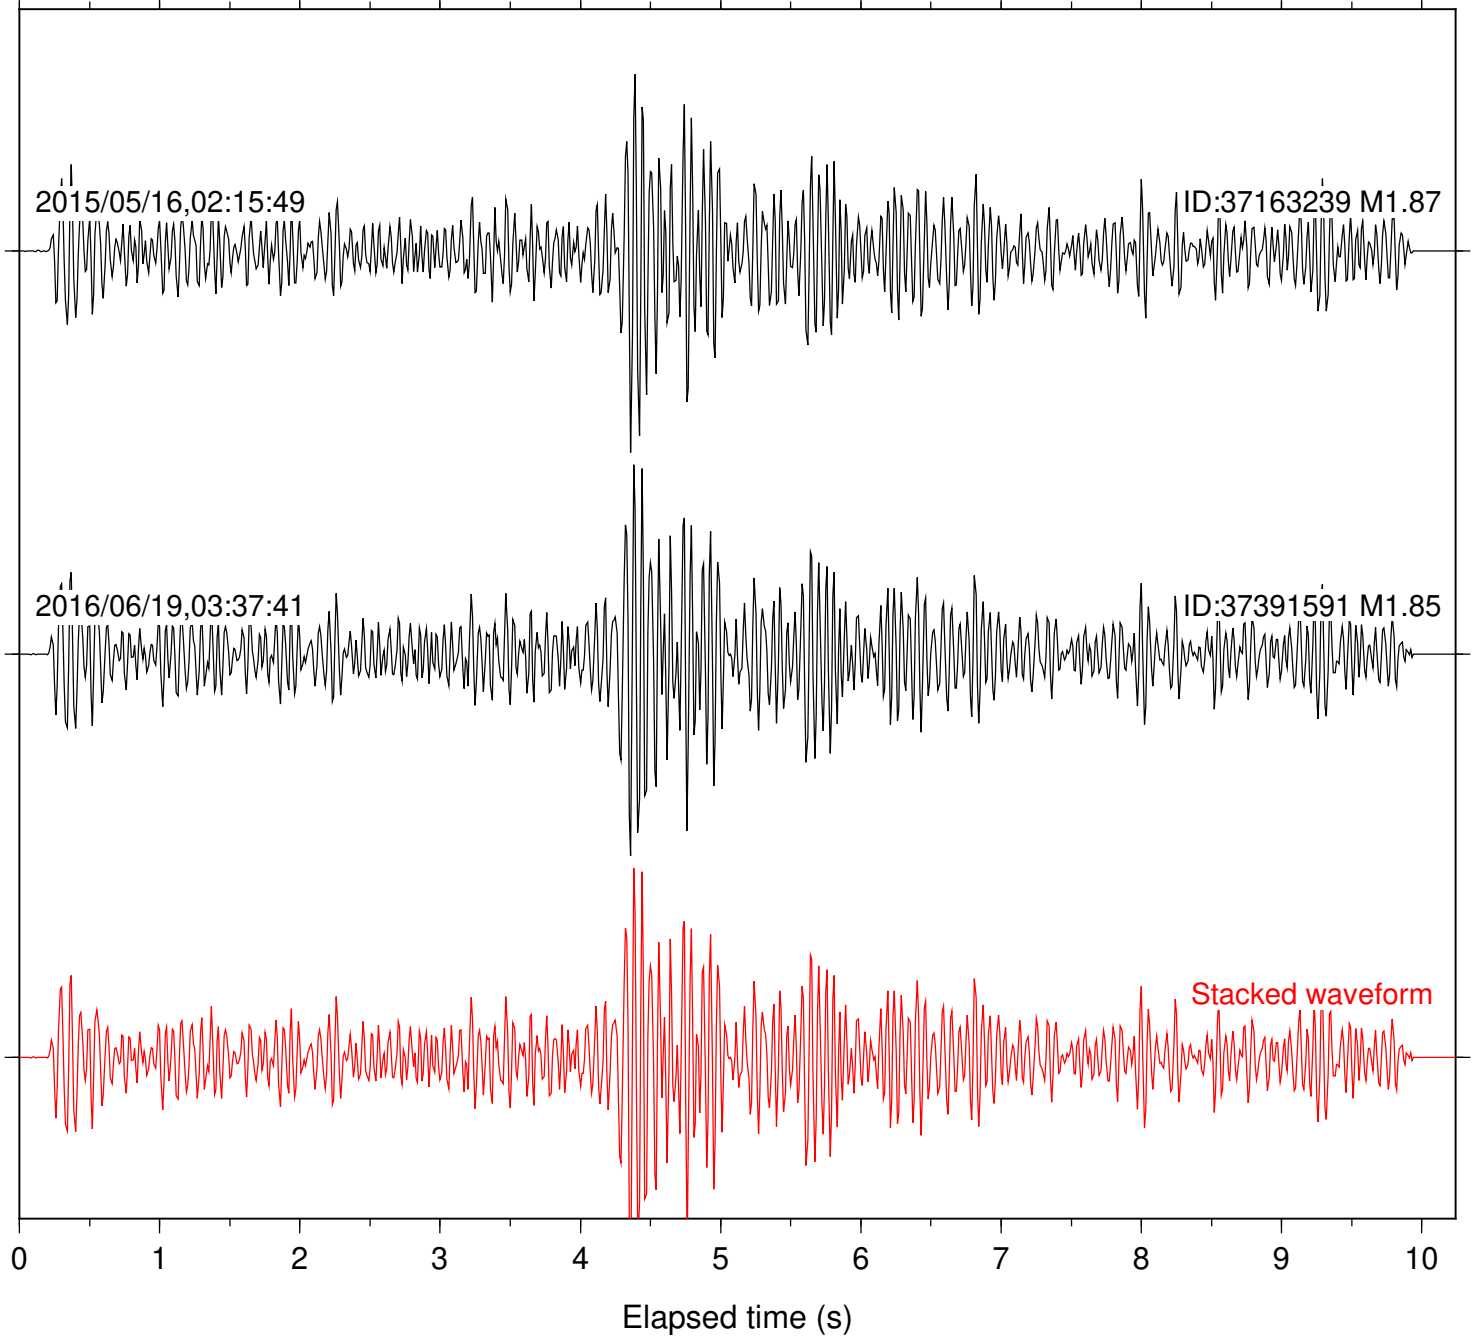

Station: FRD Com: HHZ

Focal depth: 8.43 km

Station: HMT2 Com: HHZ

Focal depth: 8.43 km

2015/05/16,02:15:49

ID:37163239 M1.87

2016/06/19,03:37:41

ID:37391591 M1.85

Stacked waveform

0 1 2 3 4 5 6 7 8 9 10
Elapsed time (s)

Station: LVA2 Com: HHZ

Focal depth: 8.43 km

Station: PFO Com: HHZ

Focal depth: 8.43 km

Station: PLM Com: HHZ

Focal depth: 8.43 km

Station: POB2 Com: HHZ

Focal depth: 8.43 km

Station: RDM Com: HHZ

Focal depth: 8.43 km

2015/05/16,02:15:49

ID:37163239 M1.87

2016/06/19,03:37:41

ID:37391591 M1.85