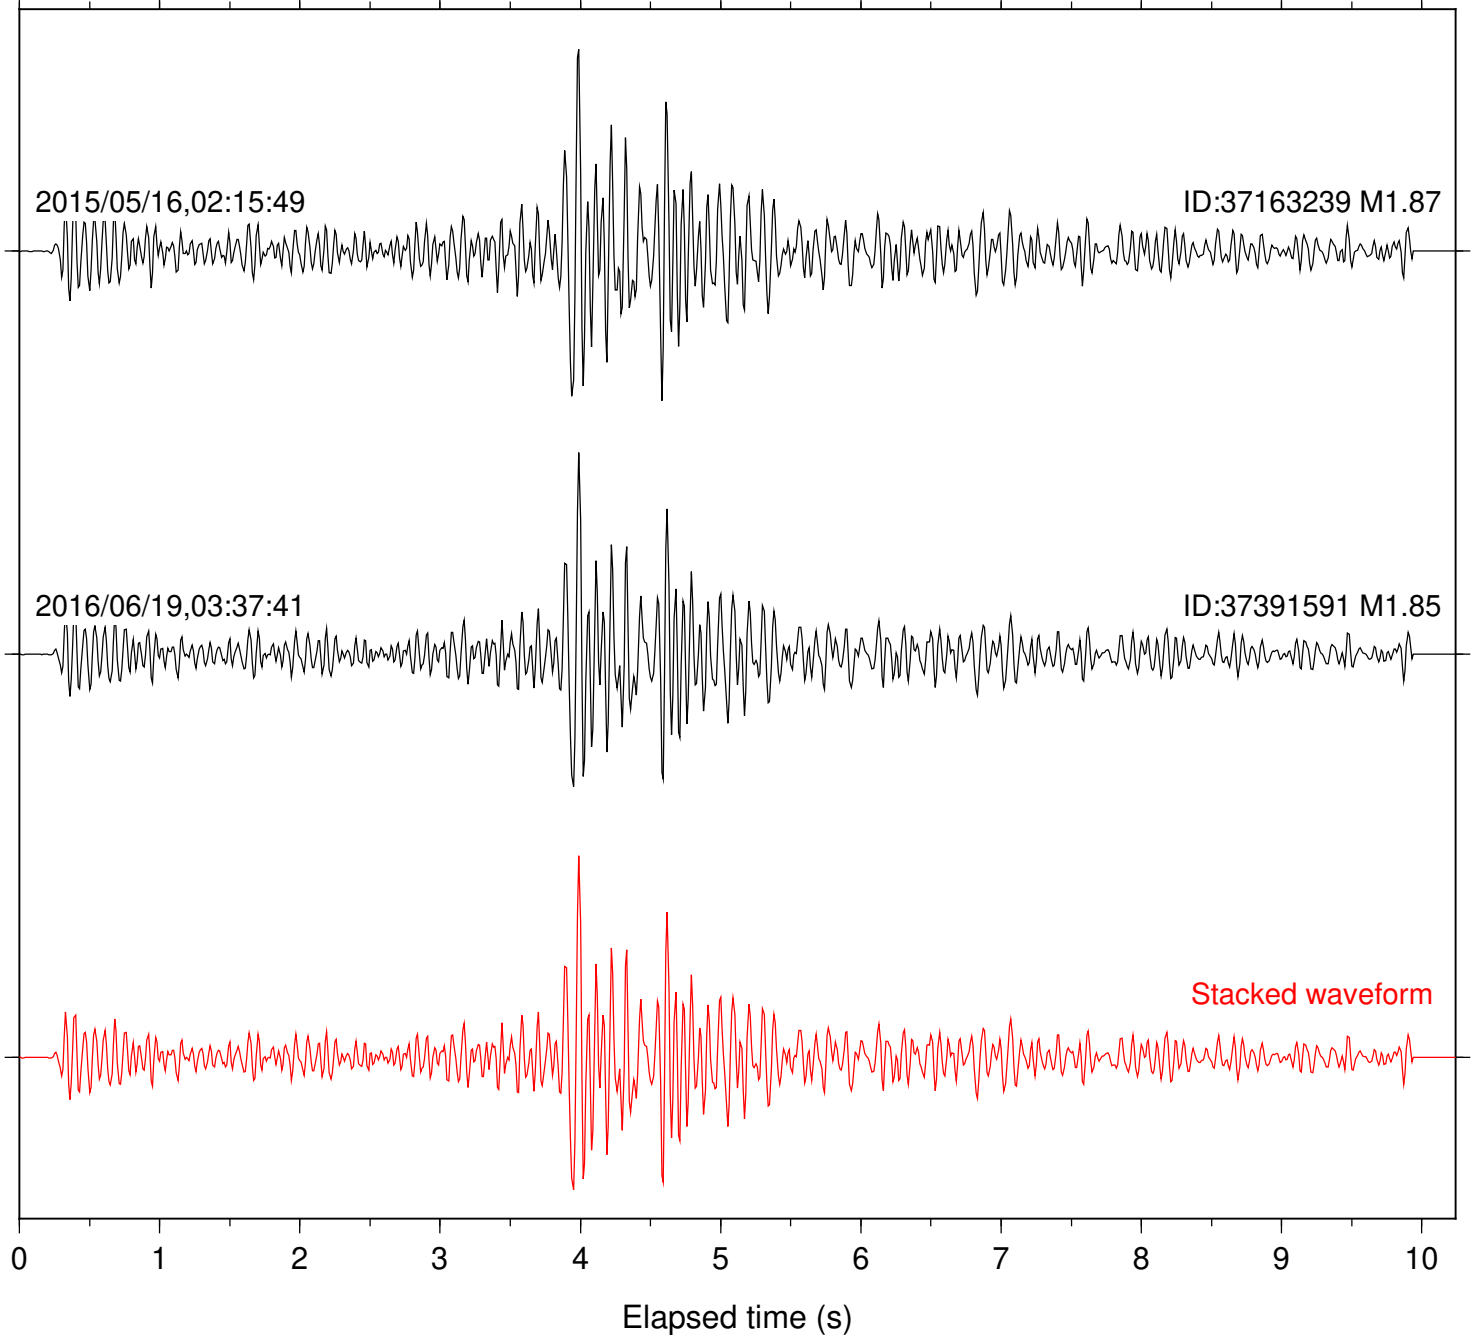

Station: B084 Com: EHZ

Focal depth: 8.43 km

Station: B086 Com: EHZ

Focal depth: 8.43 km

Station: B087 Com: EHZ

Focal depth: 8.43 km

Station: B088 Com: EHZ

Focal depth: 8.43 km

Station: B093 Com: EHZ

Focal depth: 8.43 km

2015/05/16,02:15:49

ID:37163239 M1.87

2016/06/19,03:37:41

ID:37391591 M1.85

Stacked waveform

0 1 2 3 4 5 6 7 8 9 10
Elapsed time (s)