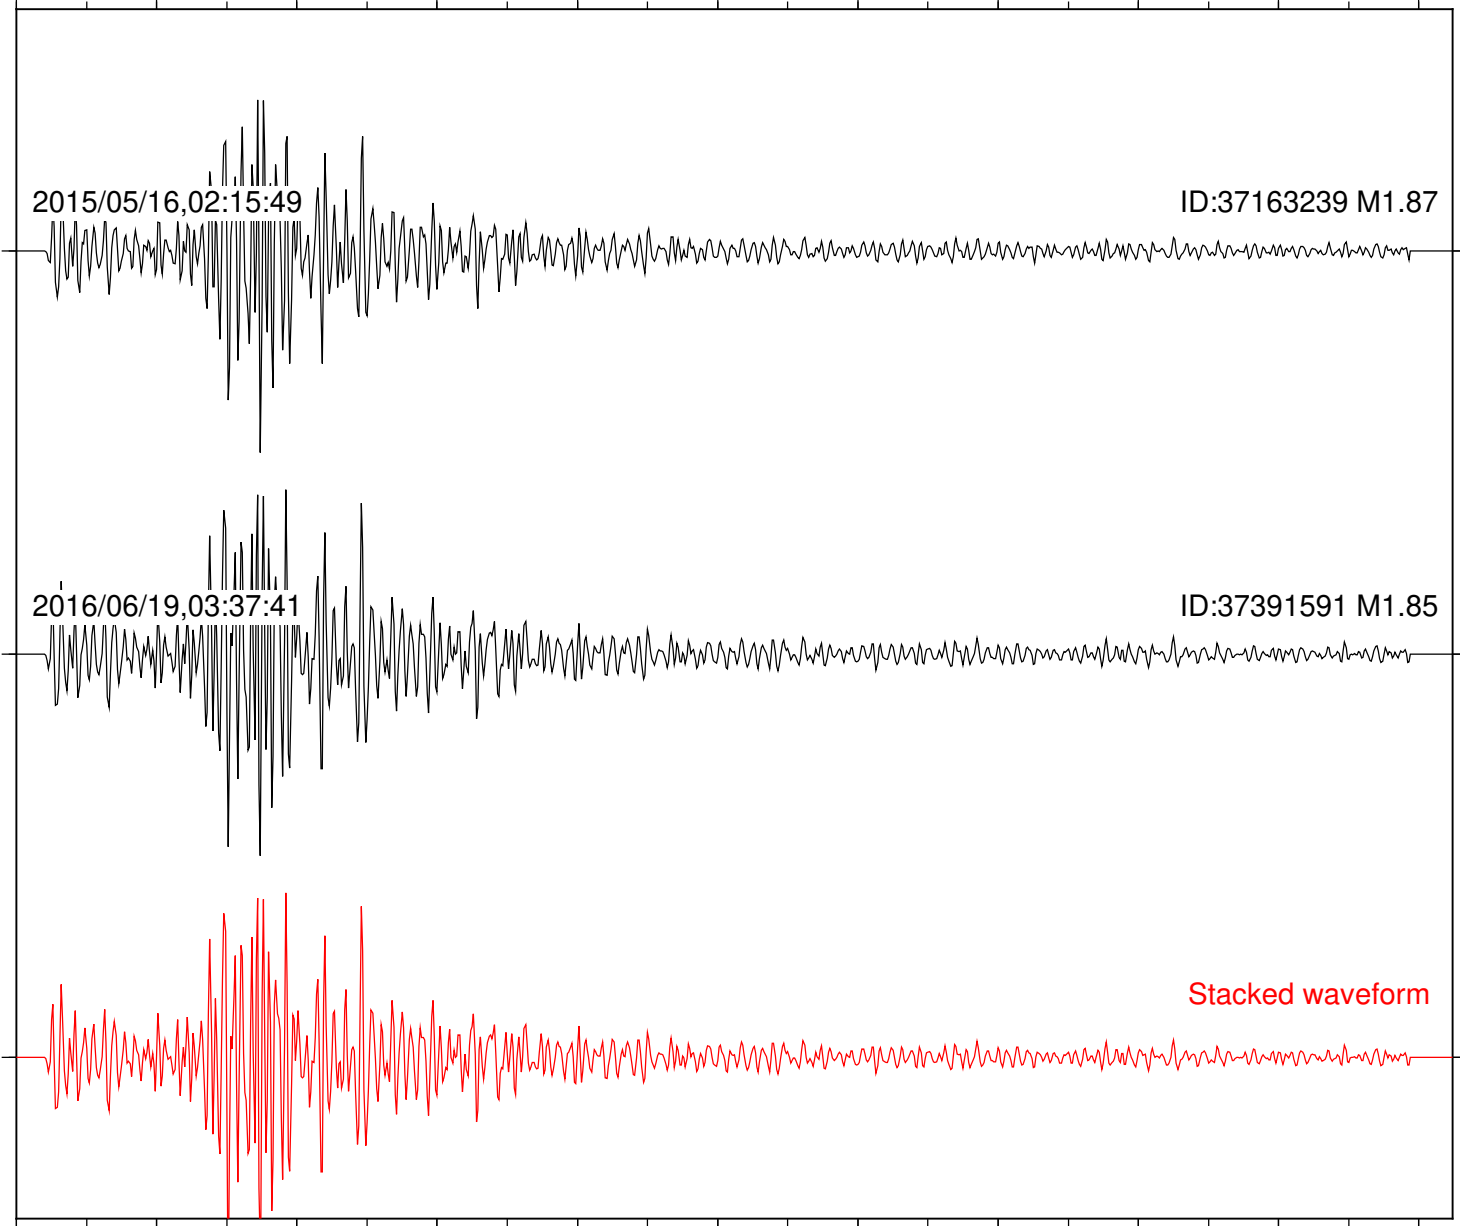

Station: B093 Com: EHZ

Focal depth: 8.43 km

2015/05/16,02:15:49

ID:37163239 M1.87

2016/06/19,03:37:41

ID:37391591 M1.85

Stacked waveform

0 1 2 3 4 5 6 7 8 9 10
Elapsed time (s)

Station: B946 Com: EHZ

Focal depth: 8.43 km

Station: BAC Com: EHZ

Focal depth: 8.43 km

Station: BZN Com: HHZ

Focal depth: 8.43 km

Station: CRY Com: HHZ

Focal depth: 8.43 km