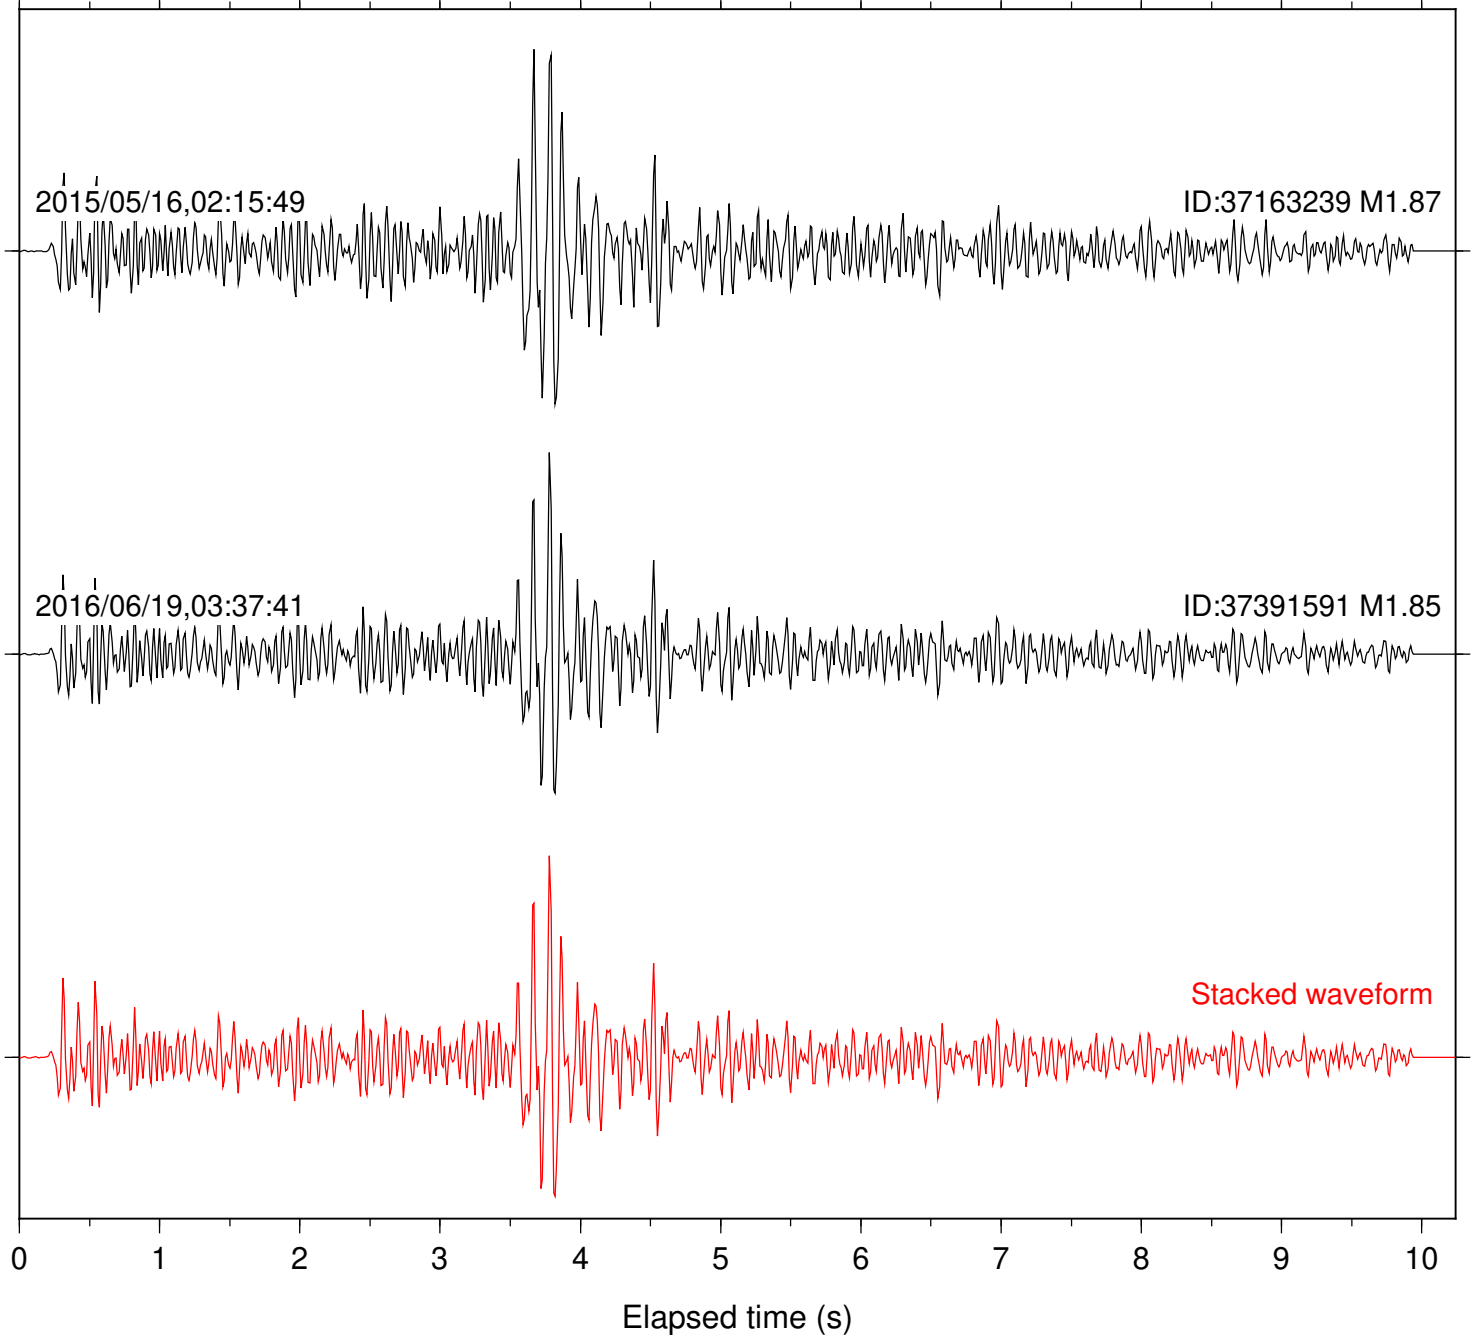

Station: B081 Com: EHZ

Focal depth: 8.43 km

2015/05/16,02:15:49

ID:37163239 M1.87

2016/06/19,03:37:41

ID:37391591 M1.85

Stacked waveform

0 1 2 3 4 5 6 7 8 9 10
Elapsed time (s)

Station: B084 Com: EHZ

Focal depth: 8.43 km

Station: B086 Com: EHZ

Focal depth: 8.43 km

Station: B087 Com: EHZ

Focal depth: 8.43 km

Station: B088 Com: EHZ

Focal depth: 8.43 km

Station: B093 Com: EHZ

Focal depth: 8.43 km

2015/05/16,02:15:49

ID:37163239 M1.87

2016/06/19,03:37:41

ID:37391591 M1.85

Stacked waveform

0 1 2 3 4 5 6 7 8 9 10
Elapsed time (s)