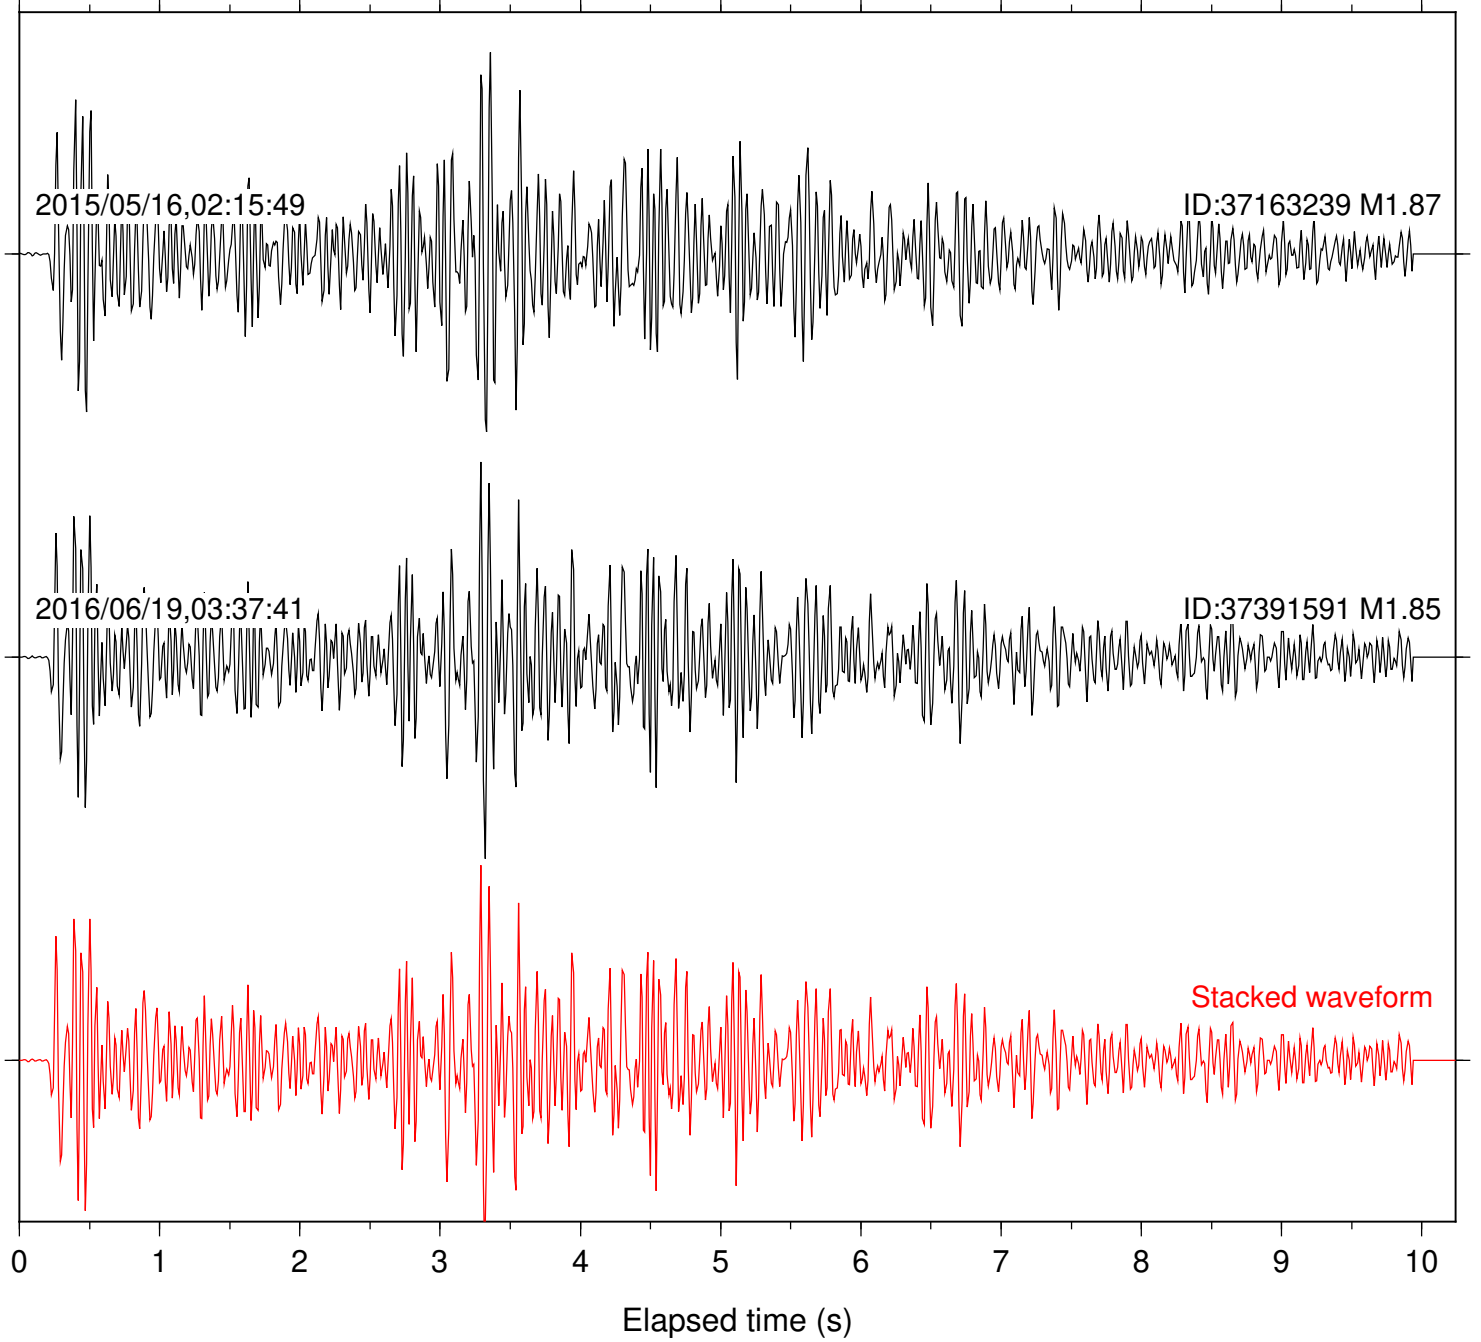

Station: FRD Com: HHZ

Focal depth: 8.43 km

Station: HMT2 Com: HHZ

Focal depth: 8.43 km

2015/05/16,02:15:49

ID:37163239 M1.87

2016/06/19,03:37:41

ID:37391591 M1.85

Stacked waveform

0 1 2 3 4 5 6 7 8 9 10
Elapsed time (s)

Station: LVA2 Com: HHZ

Focal depth: 8.43 km

Station: PFO Com: HHZ

Focal depth: 8.43 km

Station: PLM Com: HHZ

Focal depth: 8.43 km

Station: POB2 Com: HHZ

Focal depth: 8.43 km

Station: RDM Com: HHZ

Focal depth: 8.43 km

2015/05/16,02:15:49

ID:37163239 M1.87

2016/06/19,03:37:41

ID:37391591 M1.85