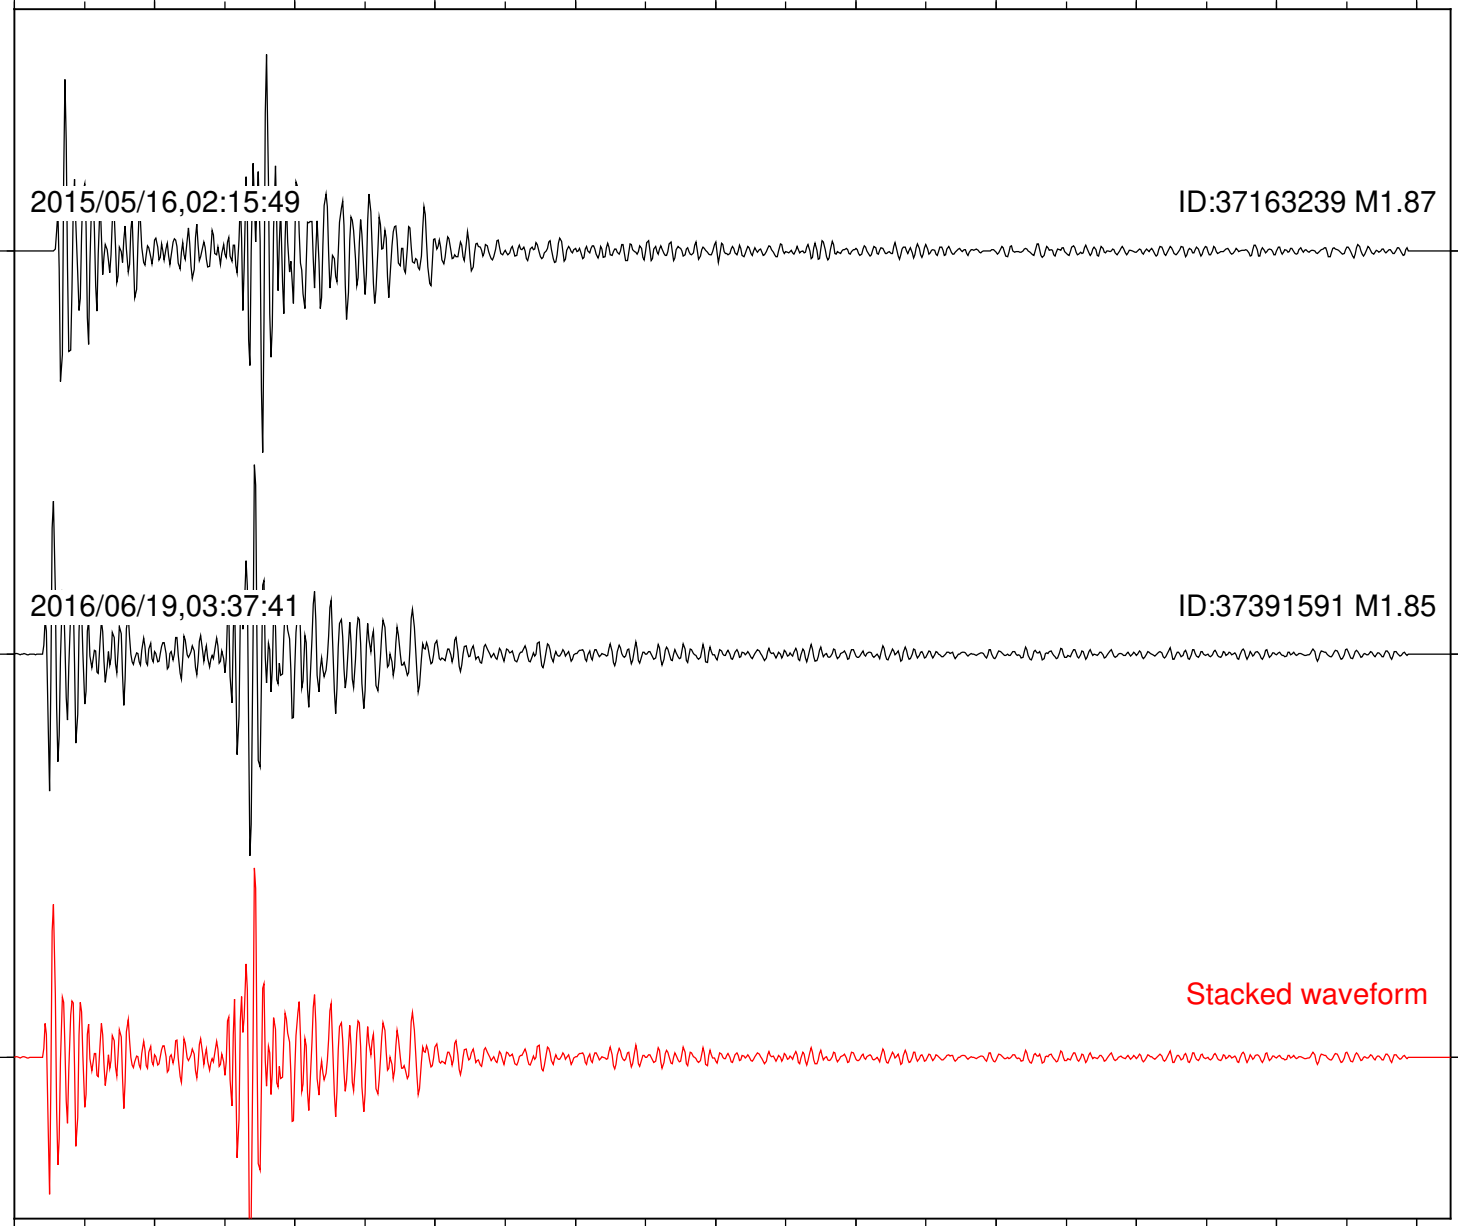

Station: POB2 Com: HHZ

Focal depth: 8.43 km

Station: RDM Com: HHZ

Focal depth: 8.43 km

2015/05/16,02:15:49

ID:37163239 M1.87

2016/06/19,03:37:41

ID:37391591 M1.85

Stacked waveform

0 1 2 3 4 5 6 7 8 9 10
Elapsed time (s)

Station: SMER Com: HHZ

Focal depth: 8.43 km

Station: SND Com: HHZ

Focal depth: 8.43 km

Station: WMC Com: HHZ

Focal depth: 8.43 km