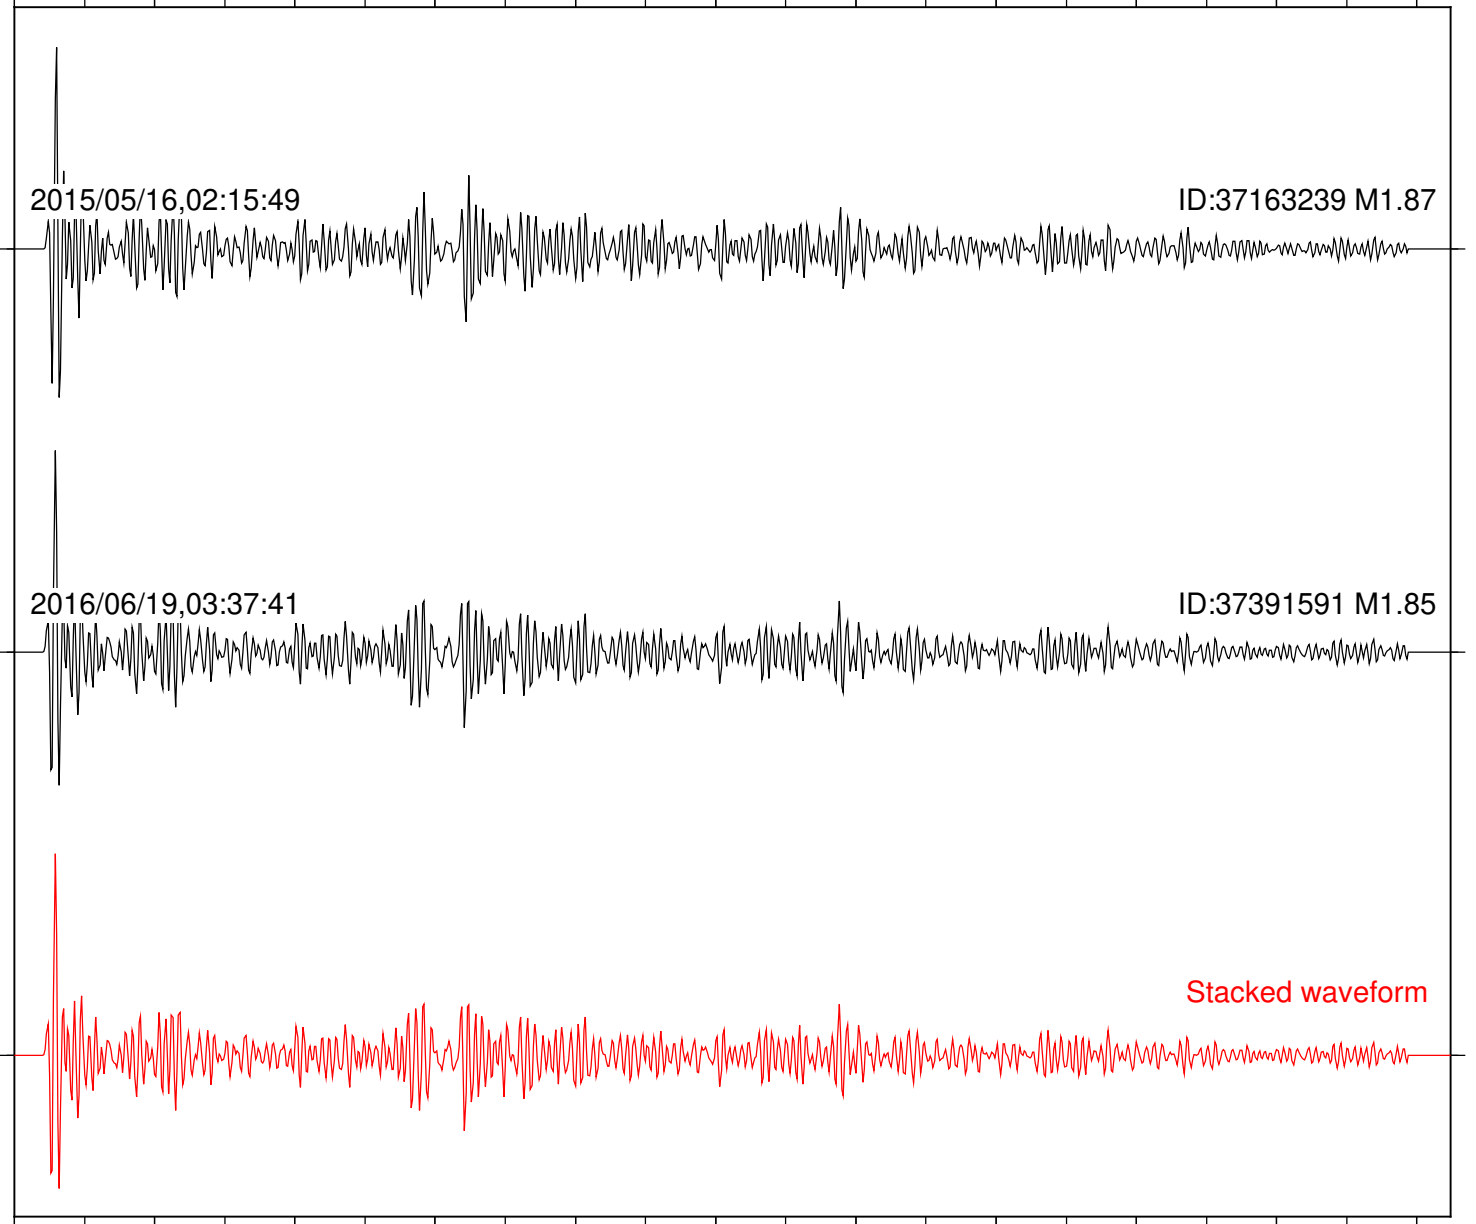

2015/05/16,02:15:49

ID:37163239 M1.87

2016/06/19,03:37:41

ID:37391591 M1.85

Stacked waveform

0 1 2 3 4 5 6 7 8 9 10
Elapsed time (s)

Station: DNR Com: HHZ

Focal depth: 8.43 km

Station: FRD Com: HHZ

Focal depth: 8.43 km

Station: HMT2 Com: HHZ

Focal depth: 8.43 km

2015/05/16,02:15:49

ID:37163239 M1.87

2016/06/19,03:37:41

ID:37391591 M1.85