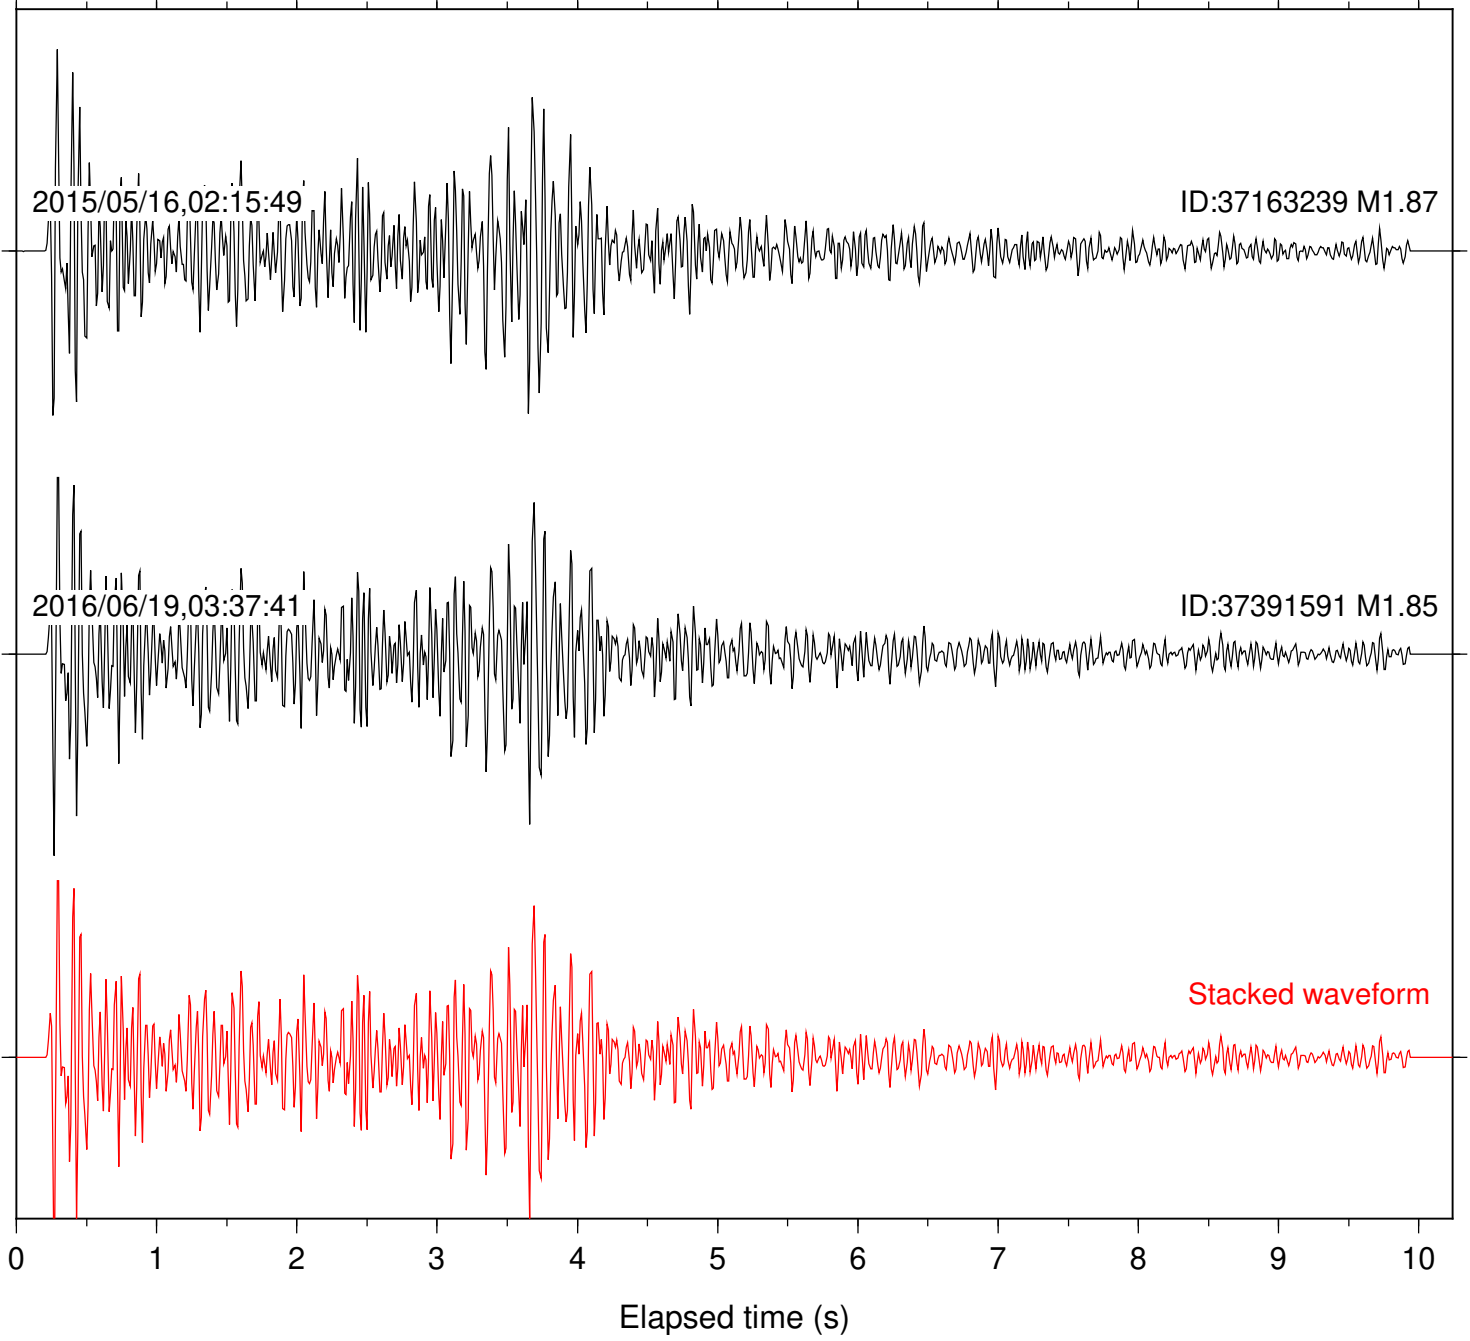

2015/05/16,02:15:49

ID:37163239 M1.87

2016/06/19,03:37:41

ID:37391591 M1.85

Stacked waveform

0 1 2 3 4 5 6 7 8 9 10
Elapsed time (s)

Station: DNR Com: HHZ

Focal depth: 8.43 km

Station: FRD Com: HHZ

Focal depth: 8.43 km

Station: HMT2 Com: HHZ

Focal depth: 8.43 km

2015/05/16,02:15:49

ID:37163239 M1.87

2016/06/19,03:37:41

ID:37391591 M1.85

Station: POB2 Com: HHZ

Focal depth: 8.43 km

Station: RDM Com: HHZ

Focal depth: 8.43 km

2015/05/16,02:15:49

ID:37163239 M1.87

2016/06/19,03:37:41

ID:37391591 M1.85