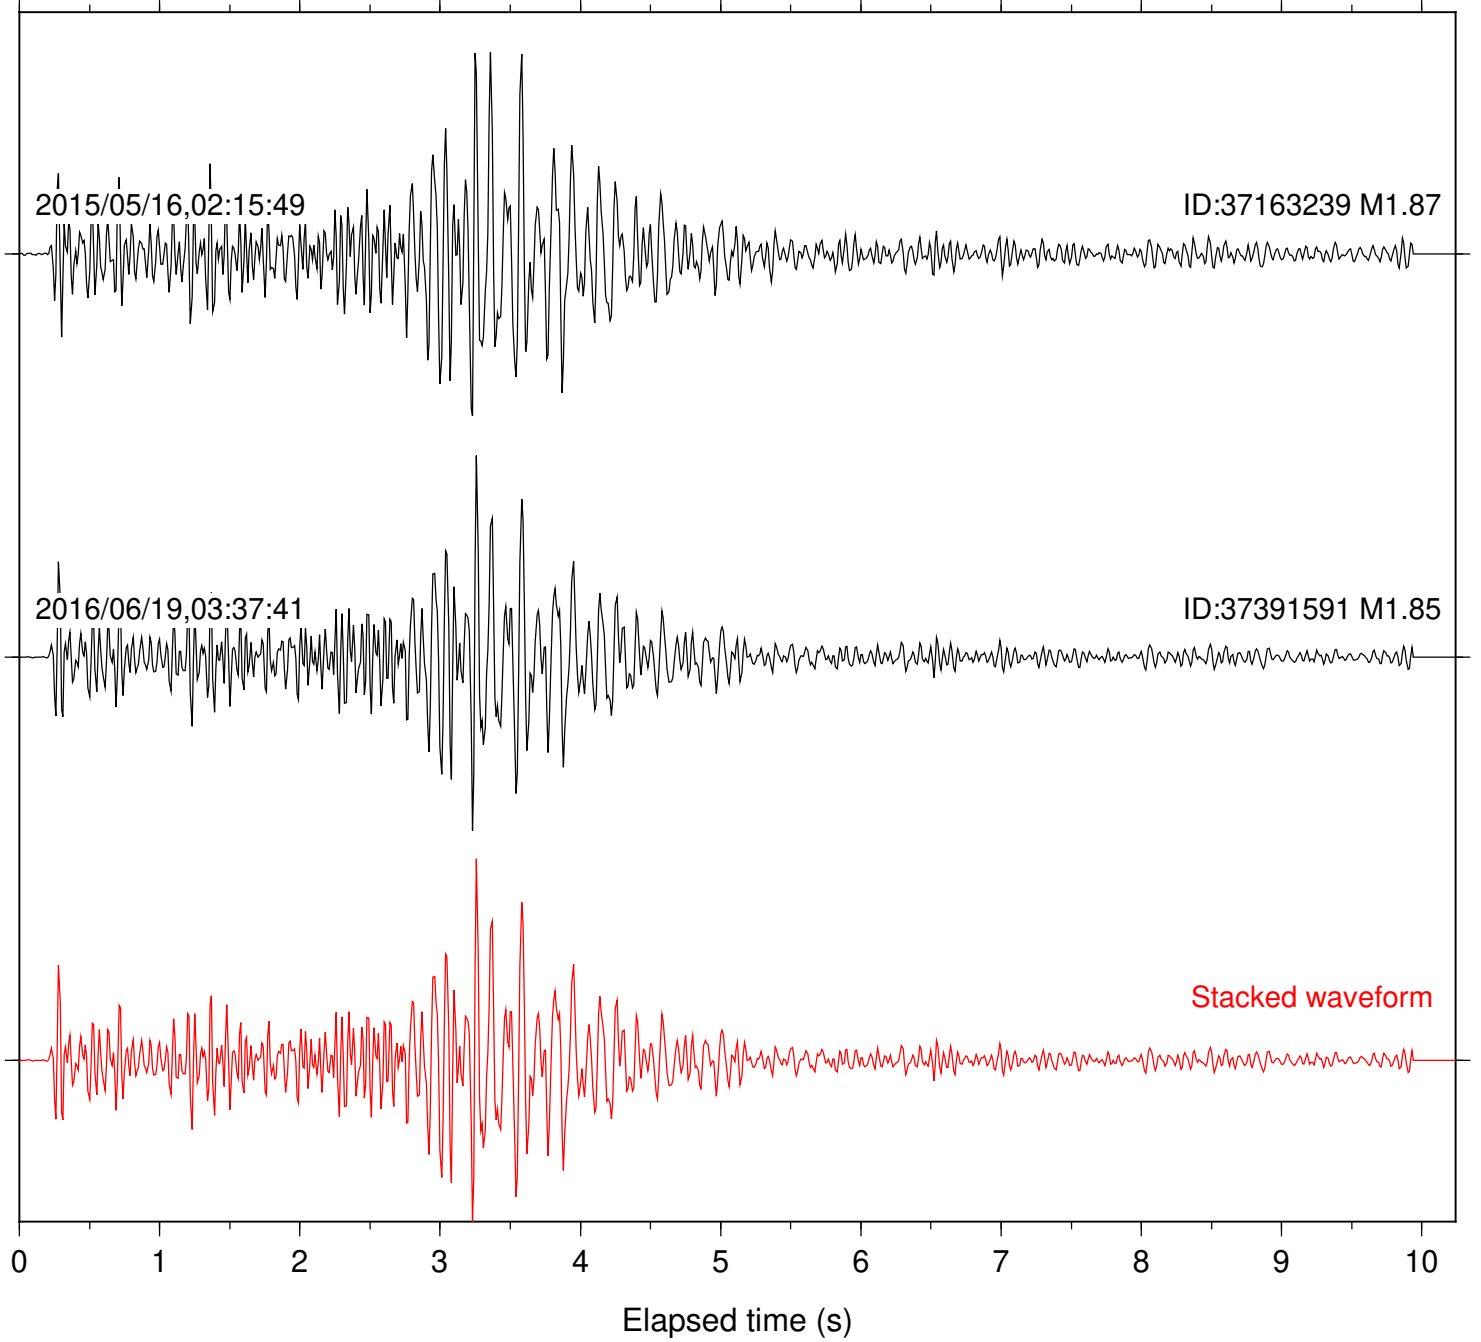

Station: B946 Com: EHZ

Focal depth: 8.43 km

Station: BAC Com: EHZ

Focal depth: 8.43 km

Station: BZN Com: HHZ

Focal depth: 8.43 km

Station: CRY Com: HHZ

Focal depth: 8.43 km