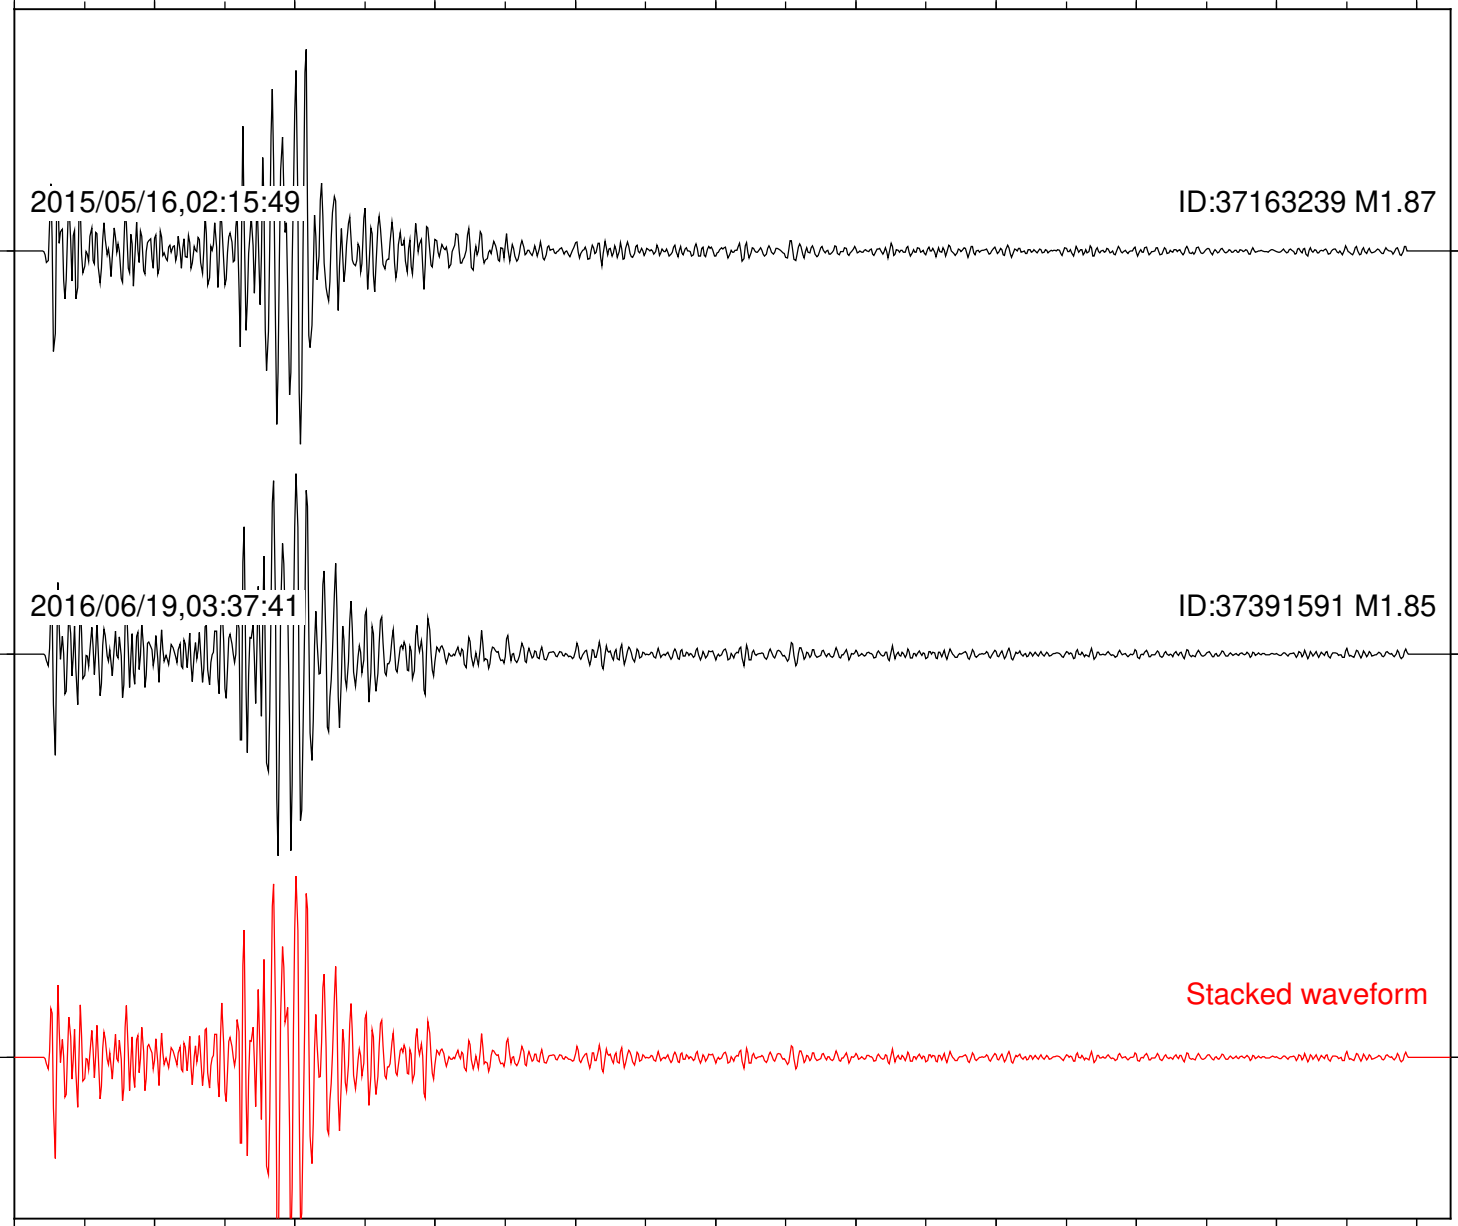

2015/05/16,02:15:49

ID:37163239 M1.87

2016/06/19,03:37:41

ID:37391591 M1.85

Stacked waveform

0 1 2 3 4 5 6 7 8 9 10
Elapsed time (s)

Station: DGR Com: HHZ

Focal depth: 8.43 km