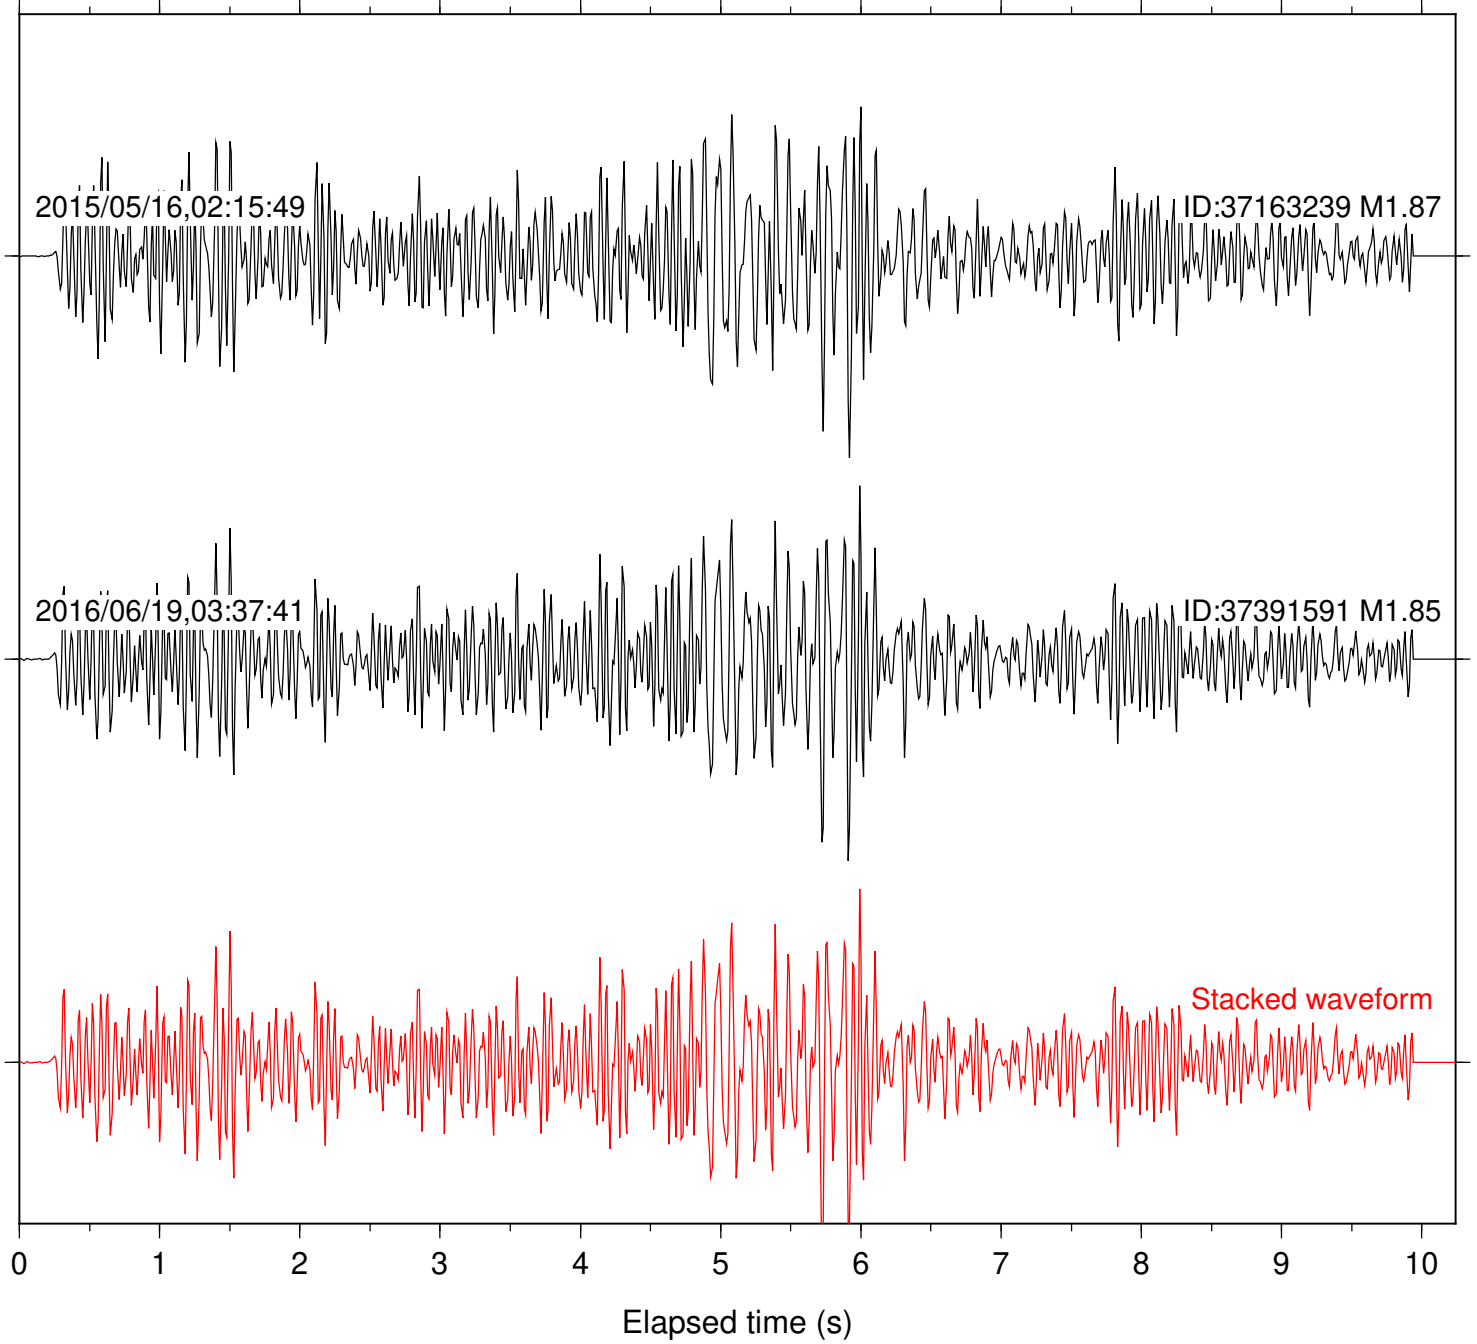

Station: FRD Com: HHZ

Focal depth: 8.43 km

Station: HMT2 Com: HHZ

Focal depth: 8.43 km

2015/05/16,02:15:49

ID:37163239 M1.87

2016/06/19,03:37:41

ID:37391591 M1.85

Stacked waveform

0 1 2 3 4 5 6 7 8 9 10
Elapsed time (s)

Station: LVA2 Com: HHZ

Focal depth: 8.43 km

Station: PFO Com: HHZ

Focal depth: 8.43 km

Station: PLM Com: HHZ

Focal depth: 8.43 km

Station: POB2 Com: HHZ

Focal depth: 8.43 km

Station: RDM Com: HHZ

Focal depth: 8.43 km

2015/05/16,02:15:49

ID:37163239 M1.87

2016/06/19,03:37:41

ID:37391591 M1.85