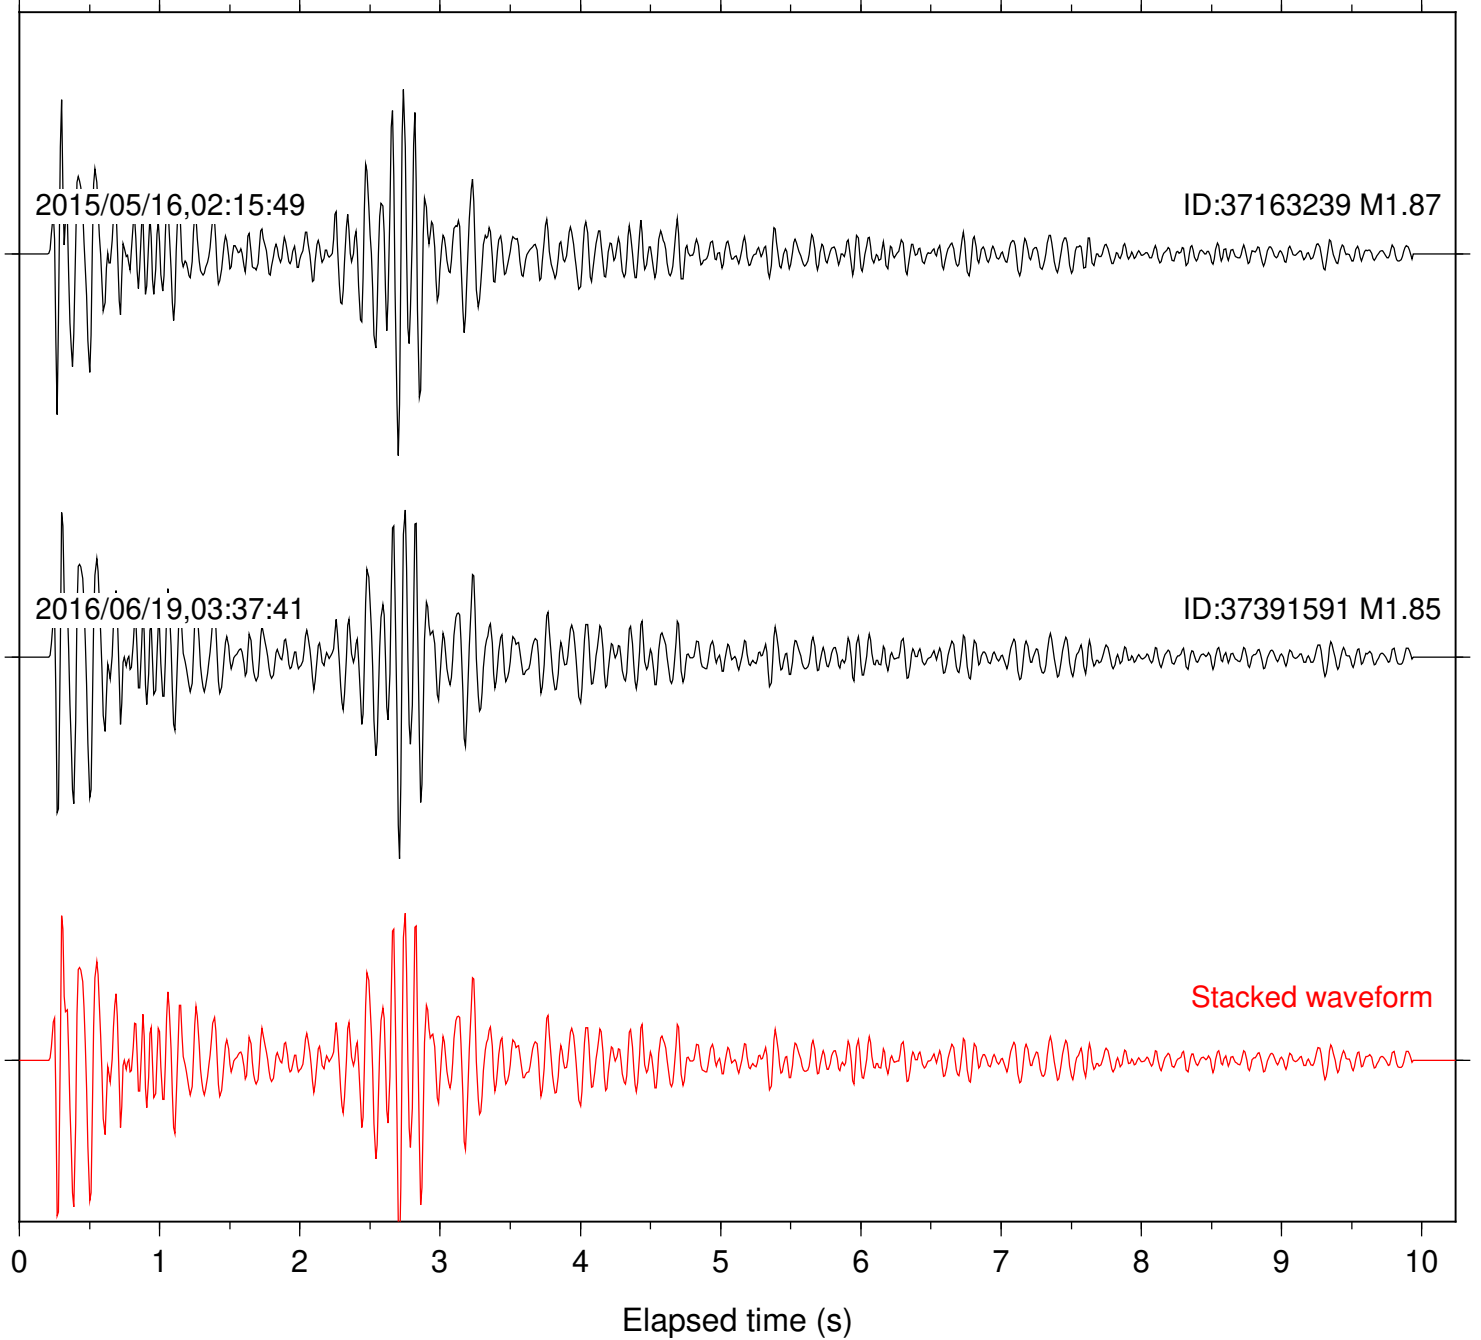

Station: FRD Com: HHZ

Focal depth: 8.43 km

Station: HMT2 Com: HHZ

Focal depth: 8.43 km

2015/05/16,02:15:49

ID:37163239 M1.87

2016/06/19,03:37:41

ID:37391591 M1.85

Stacked waveform

0 1 2 3 4 5 6 7 8 9 10
Elapsed time (s)

Station: LVA2 Com: HHZ

Focal depth: 8.43 km

Station: PFO Com: HHZ

Focal depth: 8.43 km

Station: PLM Com: HHZ

Focal depth: 8.43 km

Station: POB2 Com: HHZ

Focal depth: 8.43 km

Station: RDM Com: HHZ

Focal depth: 8.43 km

2015/05/16,02:15:49

ID:37163239 M1.87

2016/06/19,03:37:41

ID:37391591 M1.85