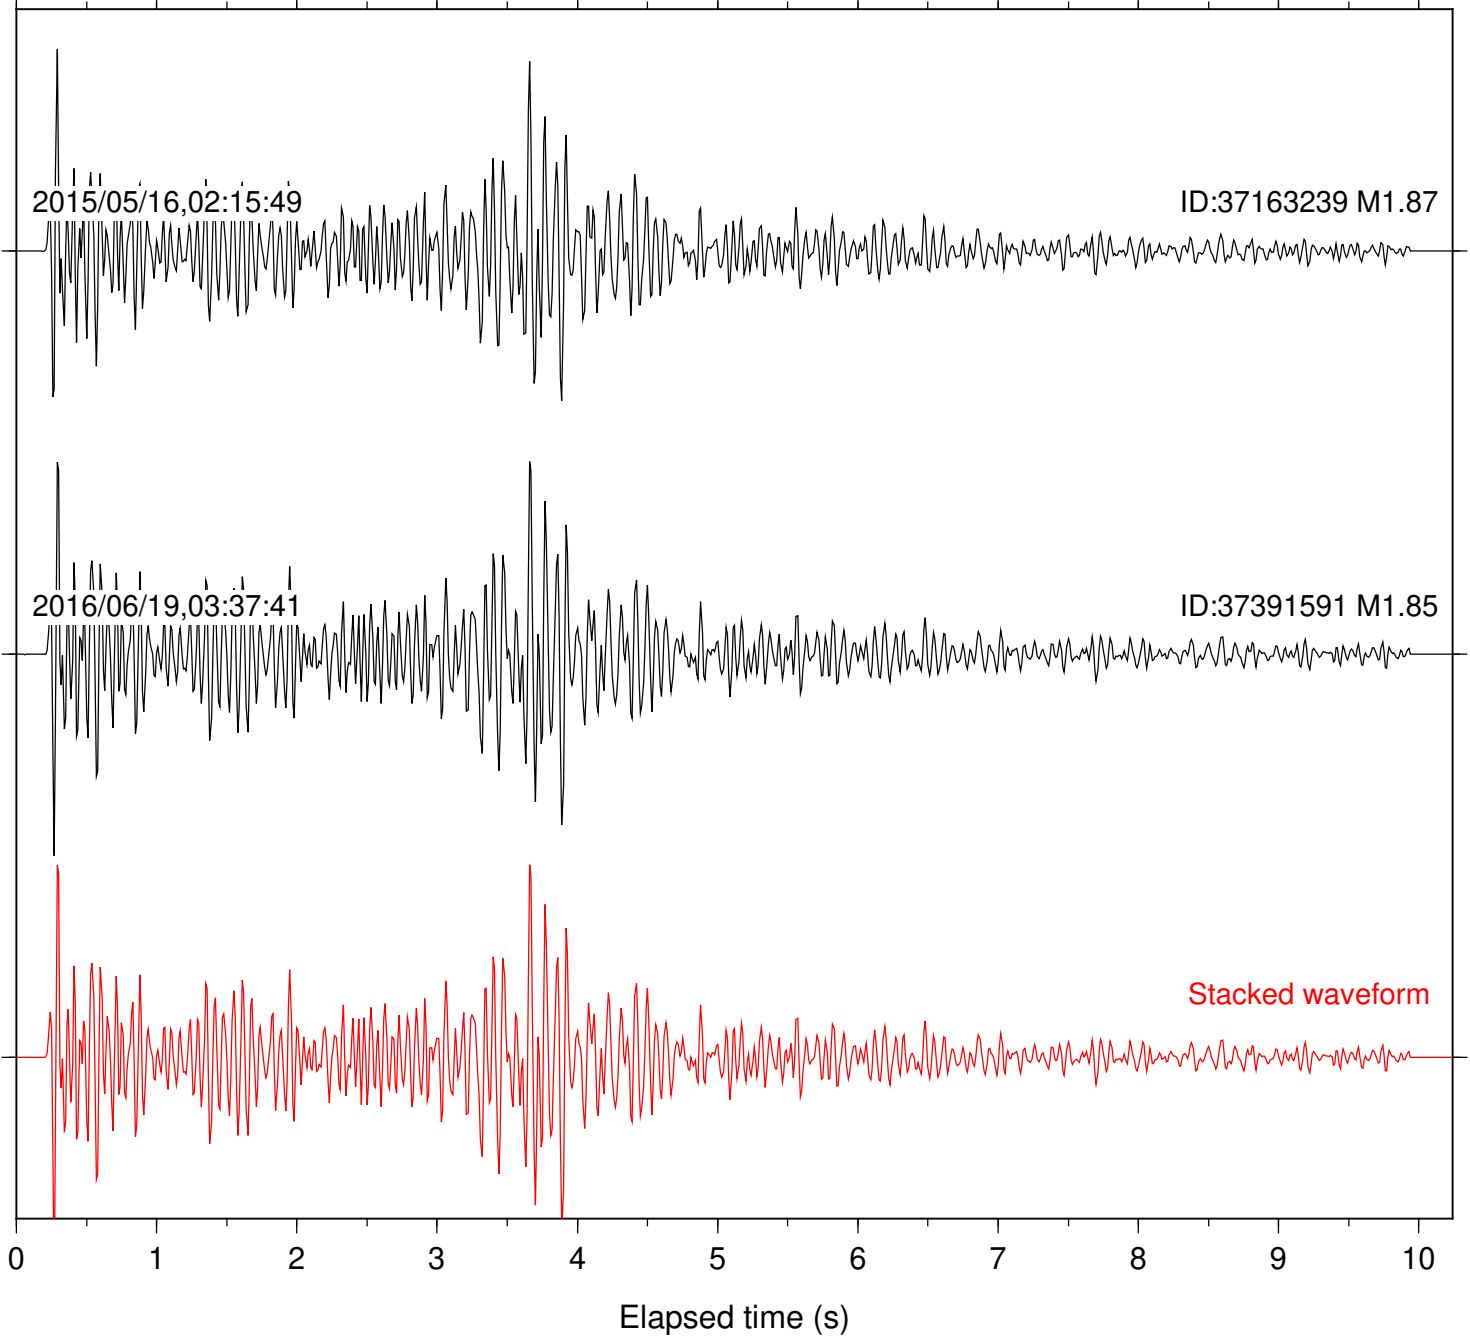

Station: B084 Com: EHZ

Focal depth: 8.43 km

Station: B086 Com: EHZ

Focal depth: 8.43 km

Station: B087 Com: EHZ

Focal depth: 8.43 km

Station: B088 Com: EHZ

Focal depth: 8.43 km

Station: B093 Com: EHZ

Focal depth: 8.43 km

2015/05/16,02:15:49

ID:37163239 M1.87

2016/06/19,03:37:41

ID:37391591 M1.85

Stacked waveform

0 1 2 3 4 5 6 7 8 9 10
Elapsed time (s)