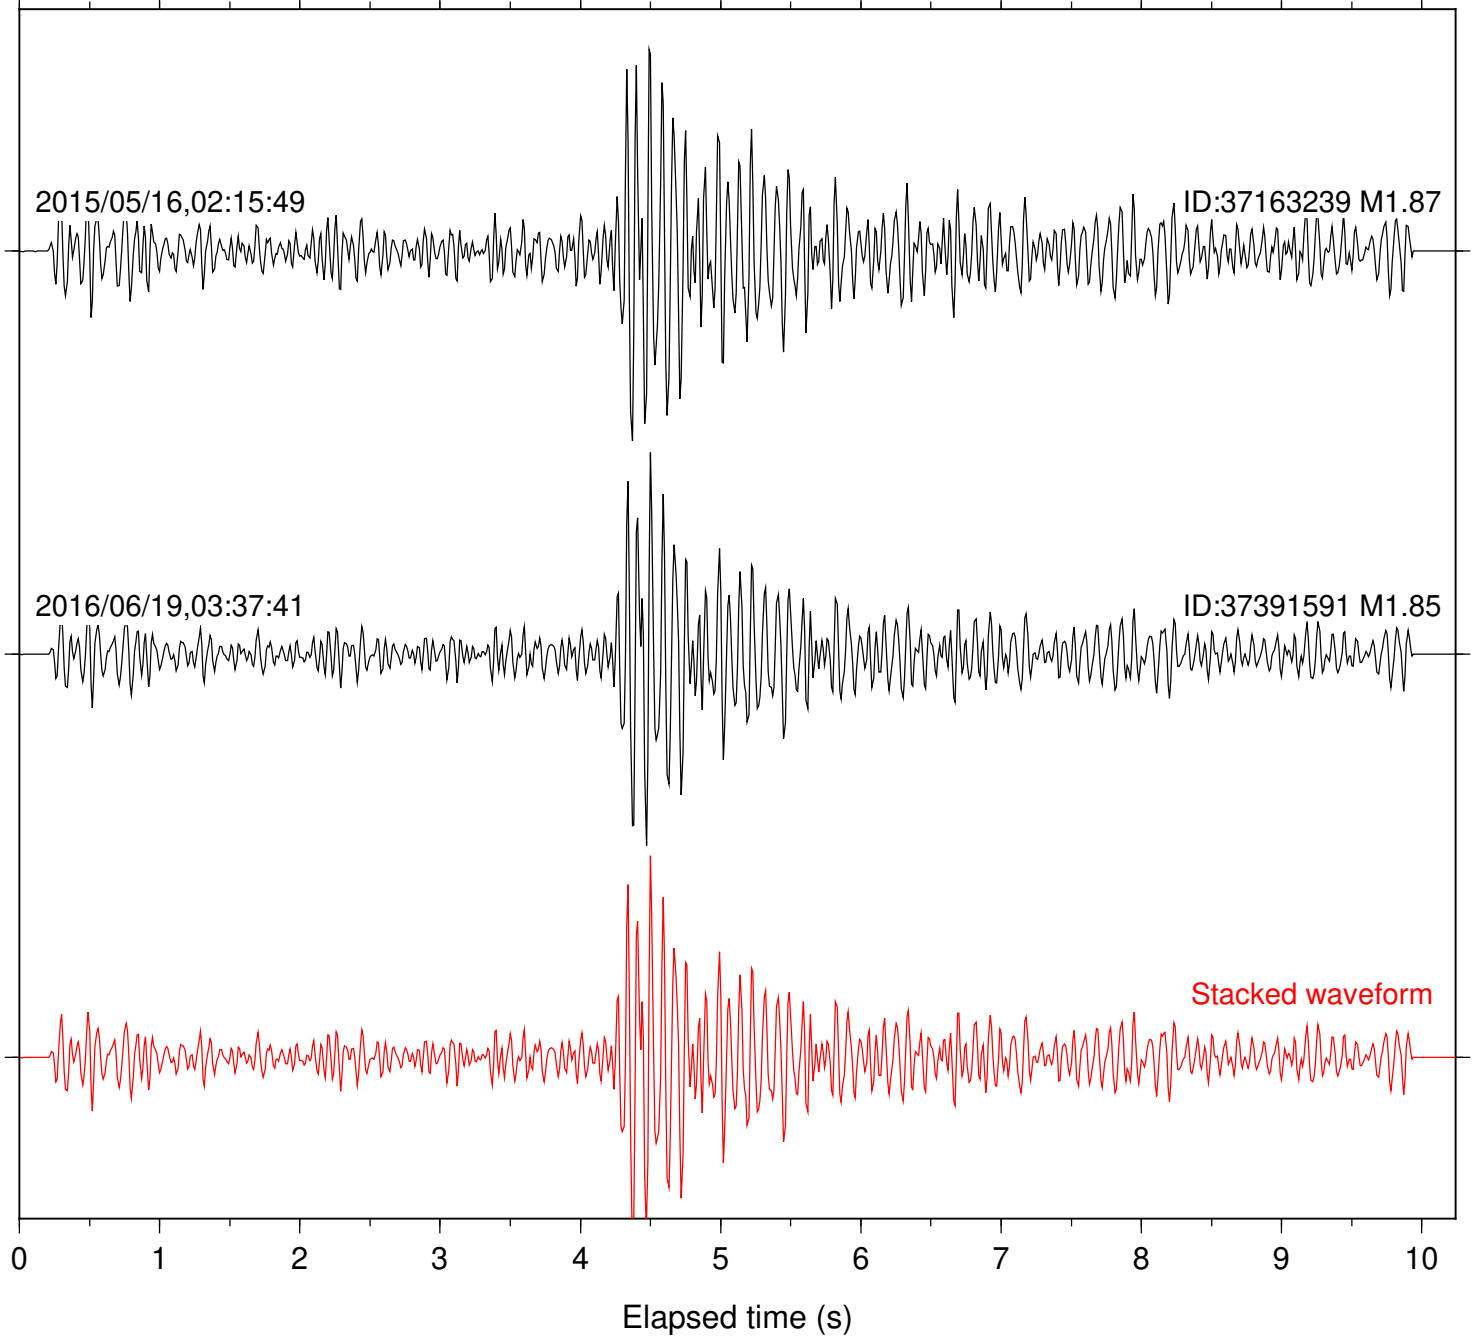

Station: B081 Com: EHZ

Focal depth: 8.43 km

2015/05/16,02:15:49

ID:37163239 M1.87

2016/06/19,03:37:41

ID:37391591 M1.85

Stacked waveform

0 1 2 3 4 5 6 7 8 9 10
Elapsed time (s)

Station: B084 Com: EHZ

Focal depth: 8.43 km

Station: B086 Com: EHZ

Focal depth: 8.43 km

Station: B087 Com: EHZ

Focal depth: 8.43 km

Station: B088 Com: EHZ

Focal depth: 8.43 km