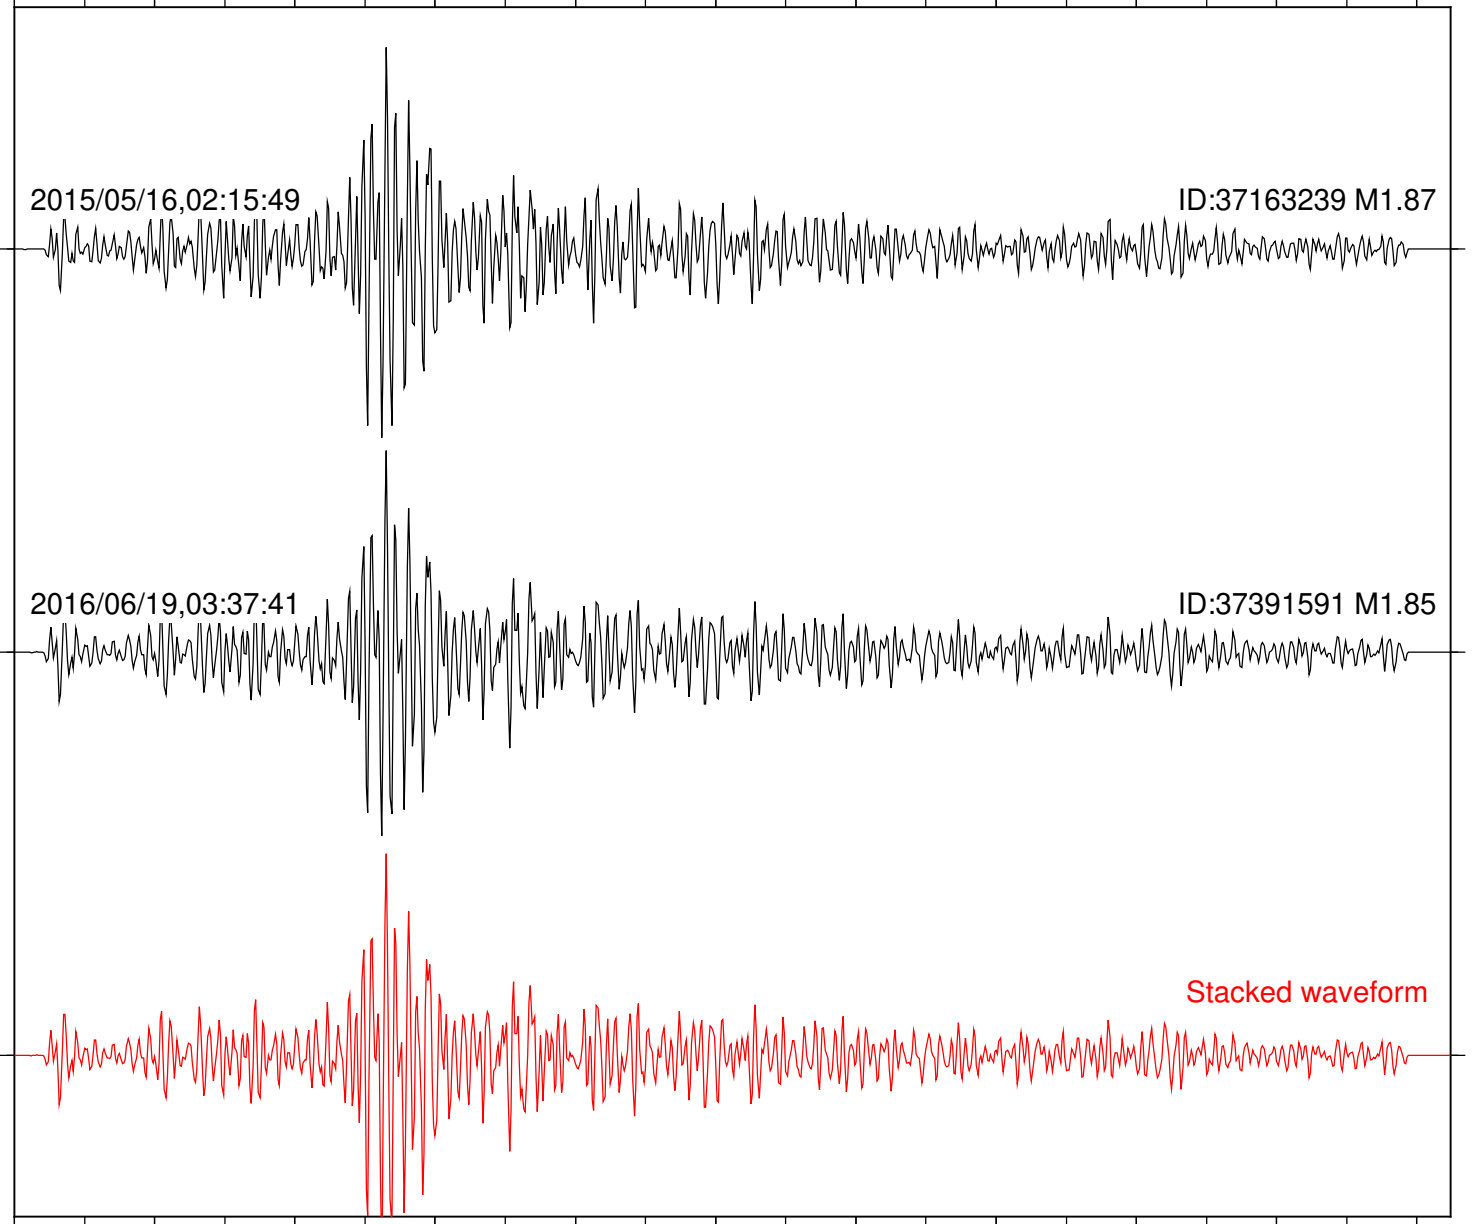

Station: B081 Com: EHZ

Focal depth: 8.43 km

2015/05/16,02:15:49

ID:37163239 M1.87

2016/06/19,03:37:41

ID:37391591 M1.85

Stacked waveform

0 1 2 3 4 5 6 7 8 9 10
Elapsed time (s)

Station: B084 Com: EHZ

Focal depth: 8.43 km

Station: B086 Com: EHZ

Focal depth: 8.43 km

Station: B087 Com: EHZ

Focal depth: 8.43 km

Station: B088 Com: EHZ

Focal depth: 8.43 km

Station: B093 Com: EHZ

Focal depth: 8.43 km

2015/05/16,02:15:49

ID:37163239 M1.87

2016/06/19,03:37:41

ID:37391591 M1.85

Stacked waveform

0 1 2 3 4 5 6 7 8 9 10
Elapsed time (s)