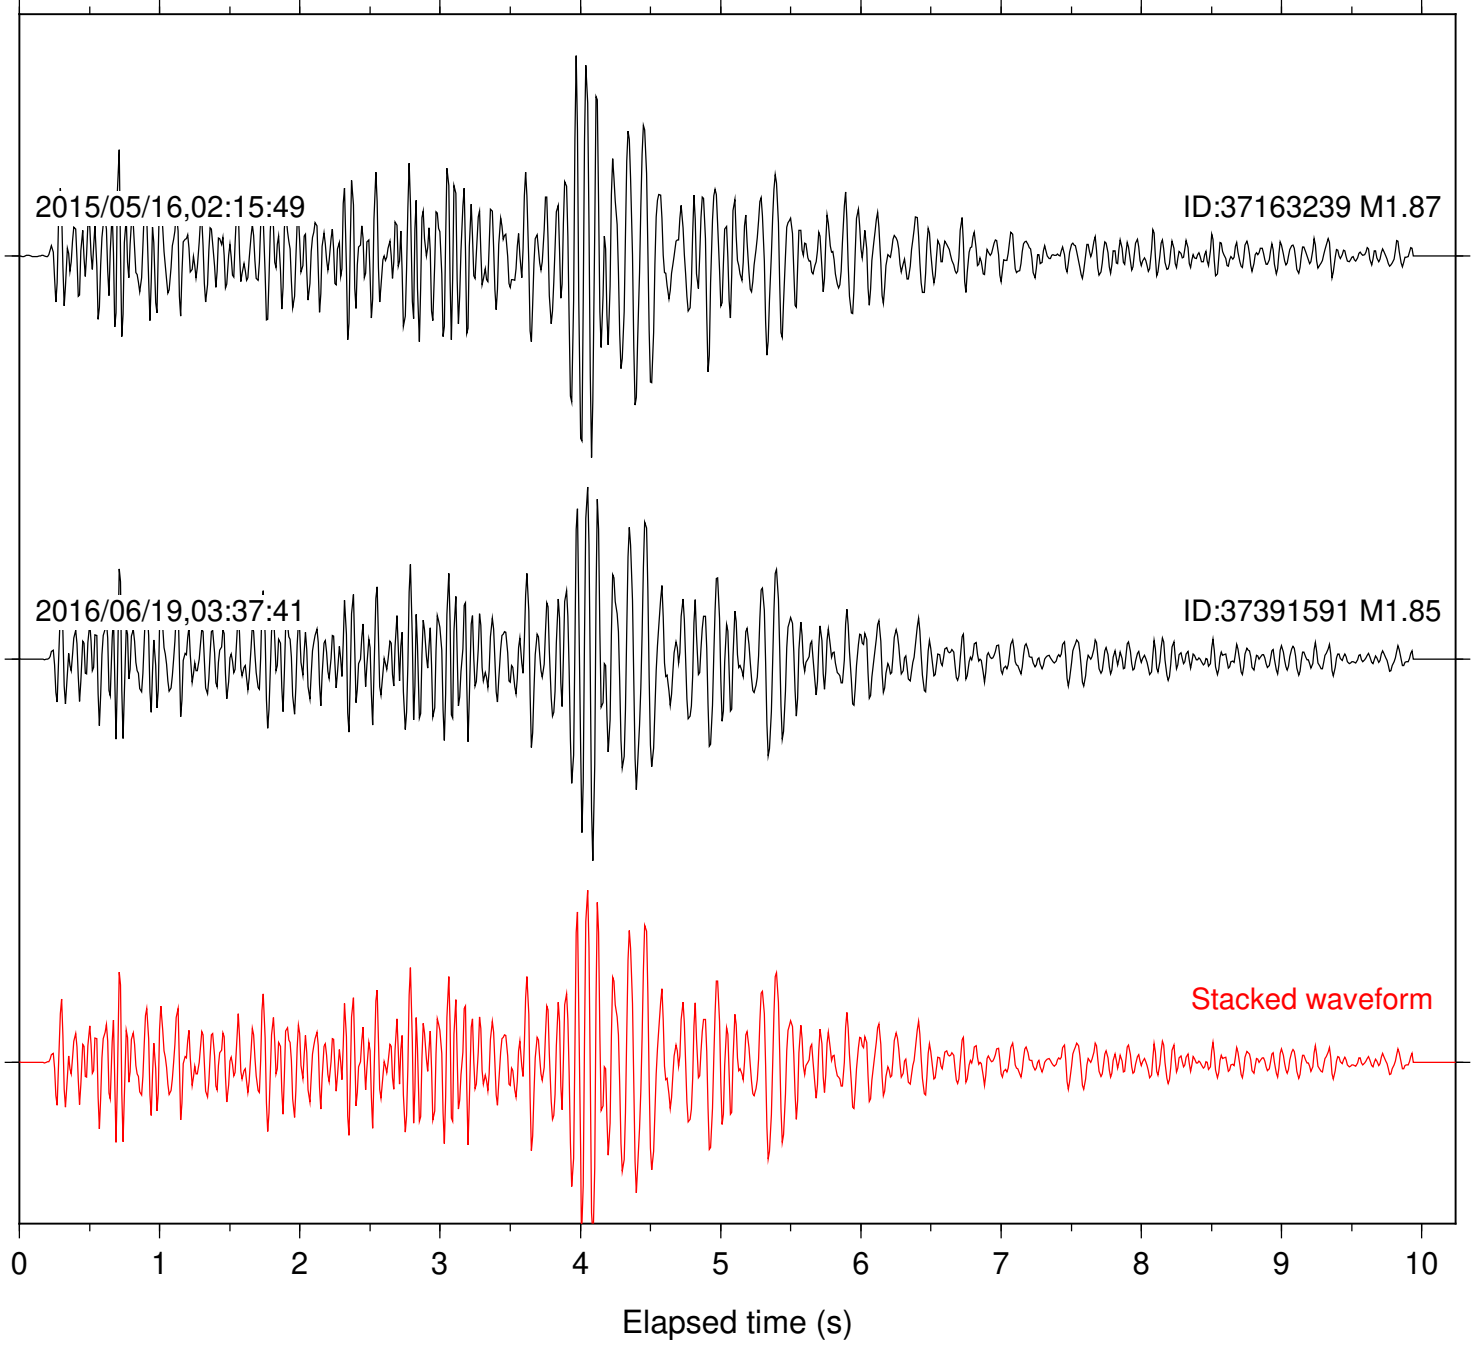

2015/05/16,02:15:49

ID:37163239 M1.87

2016/06/19,03:37:41

ID:37391591 M1.85

Stacked waveform

0 1 2 3 4 5 6 7 8 9 10
Elapsed time (s)

Station: DNR Com: HHZ

Focal depth: 8.43 km

Station: FRD Com: HHZ

Focal depth: 8.43 km

Station: HMT2 Com: HHZ

Focal depth: 8.43 km

2015/05/16,02:15:49

ID:37163239 M1.87

2016/06/19,03:37:41

ID:37391591 M1.85