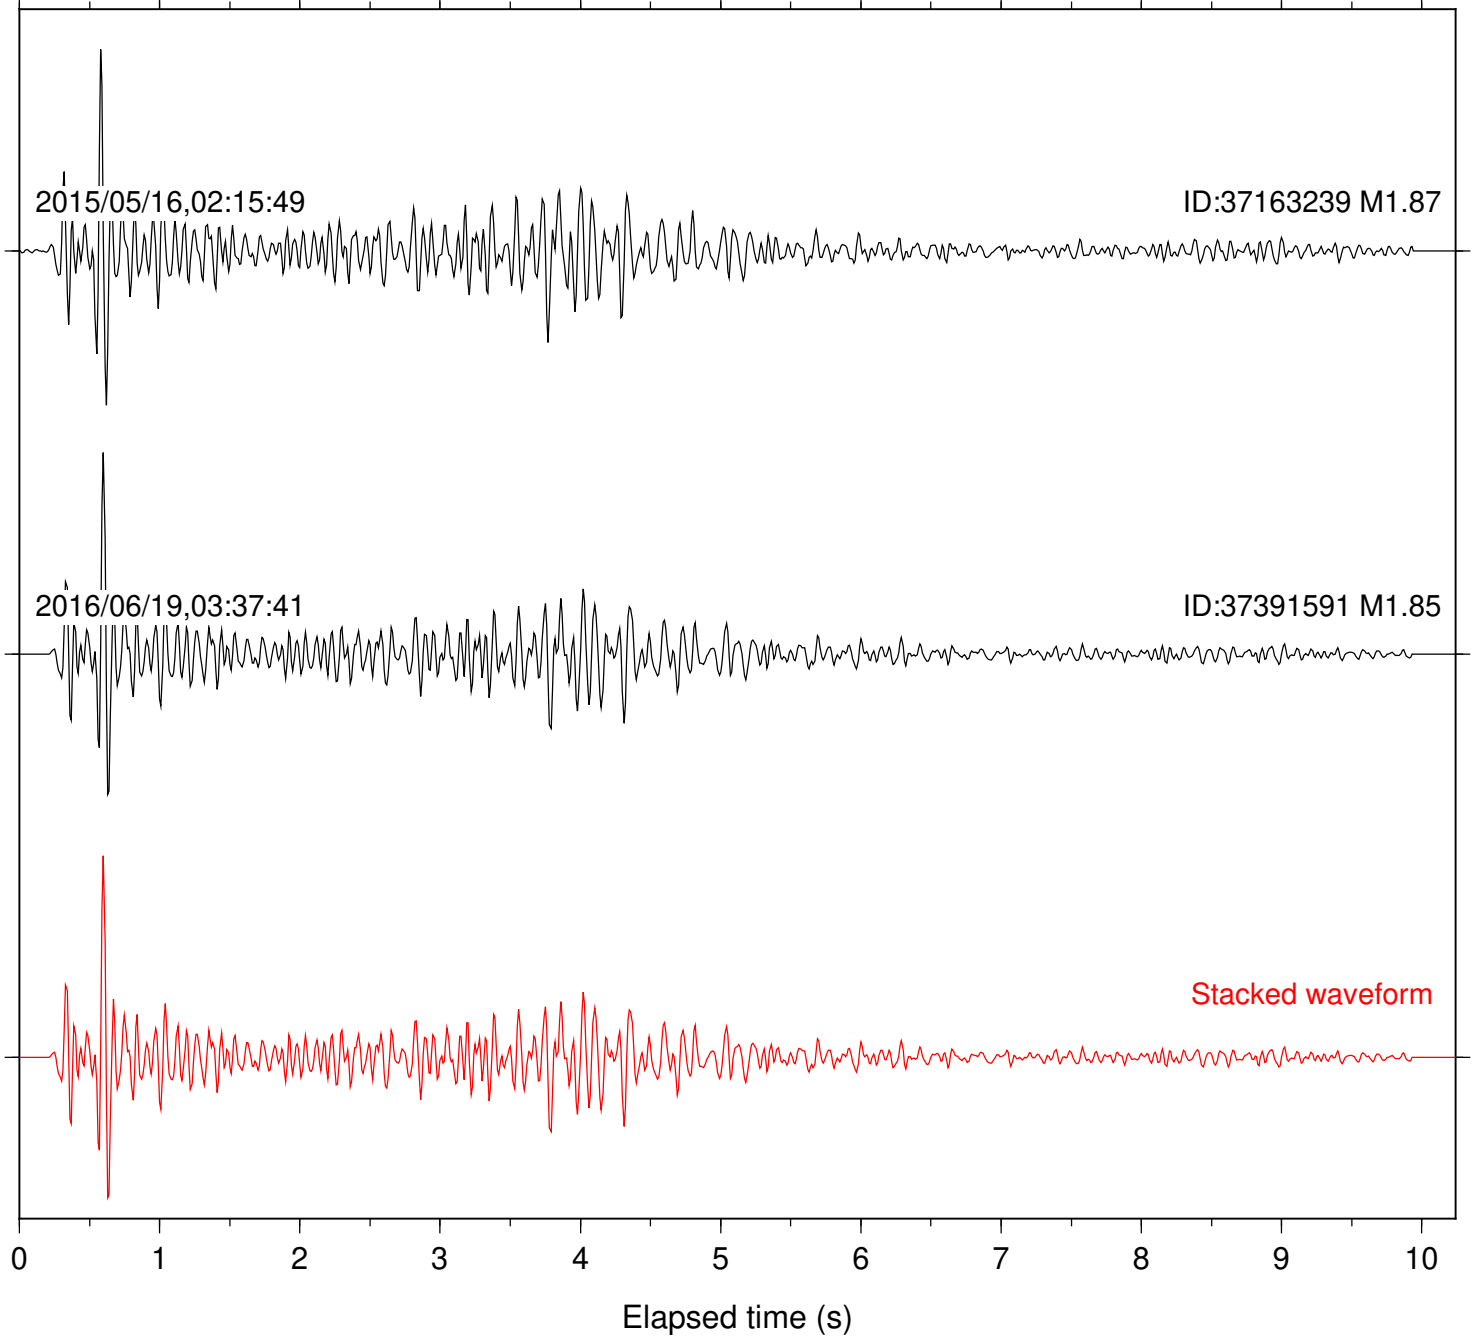

Station: POB2 Com: HHZ

Focal depth: 8.43 km

Station: RDM Com: HHZ

Focal depth: 8.43 km

2015/05/16,02:15:49

ID:37163239 M1.87

2016/06/19,03:37:41

ID:37391591 M1.85

Stacked waveform

0 1 2 3 4 5 6 7 8 9 10
Elapsed time (s)

Station: SMER Com: HHZ

Focal depth: 8.43 km

Station: SND Com: HHZ

Focal depth: 8.43 km

Station: WMC Com: HHZ

Focal depth: 8.43 km