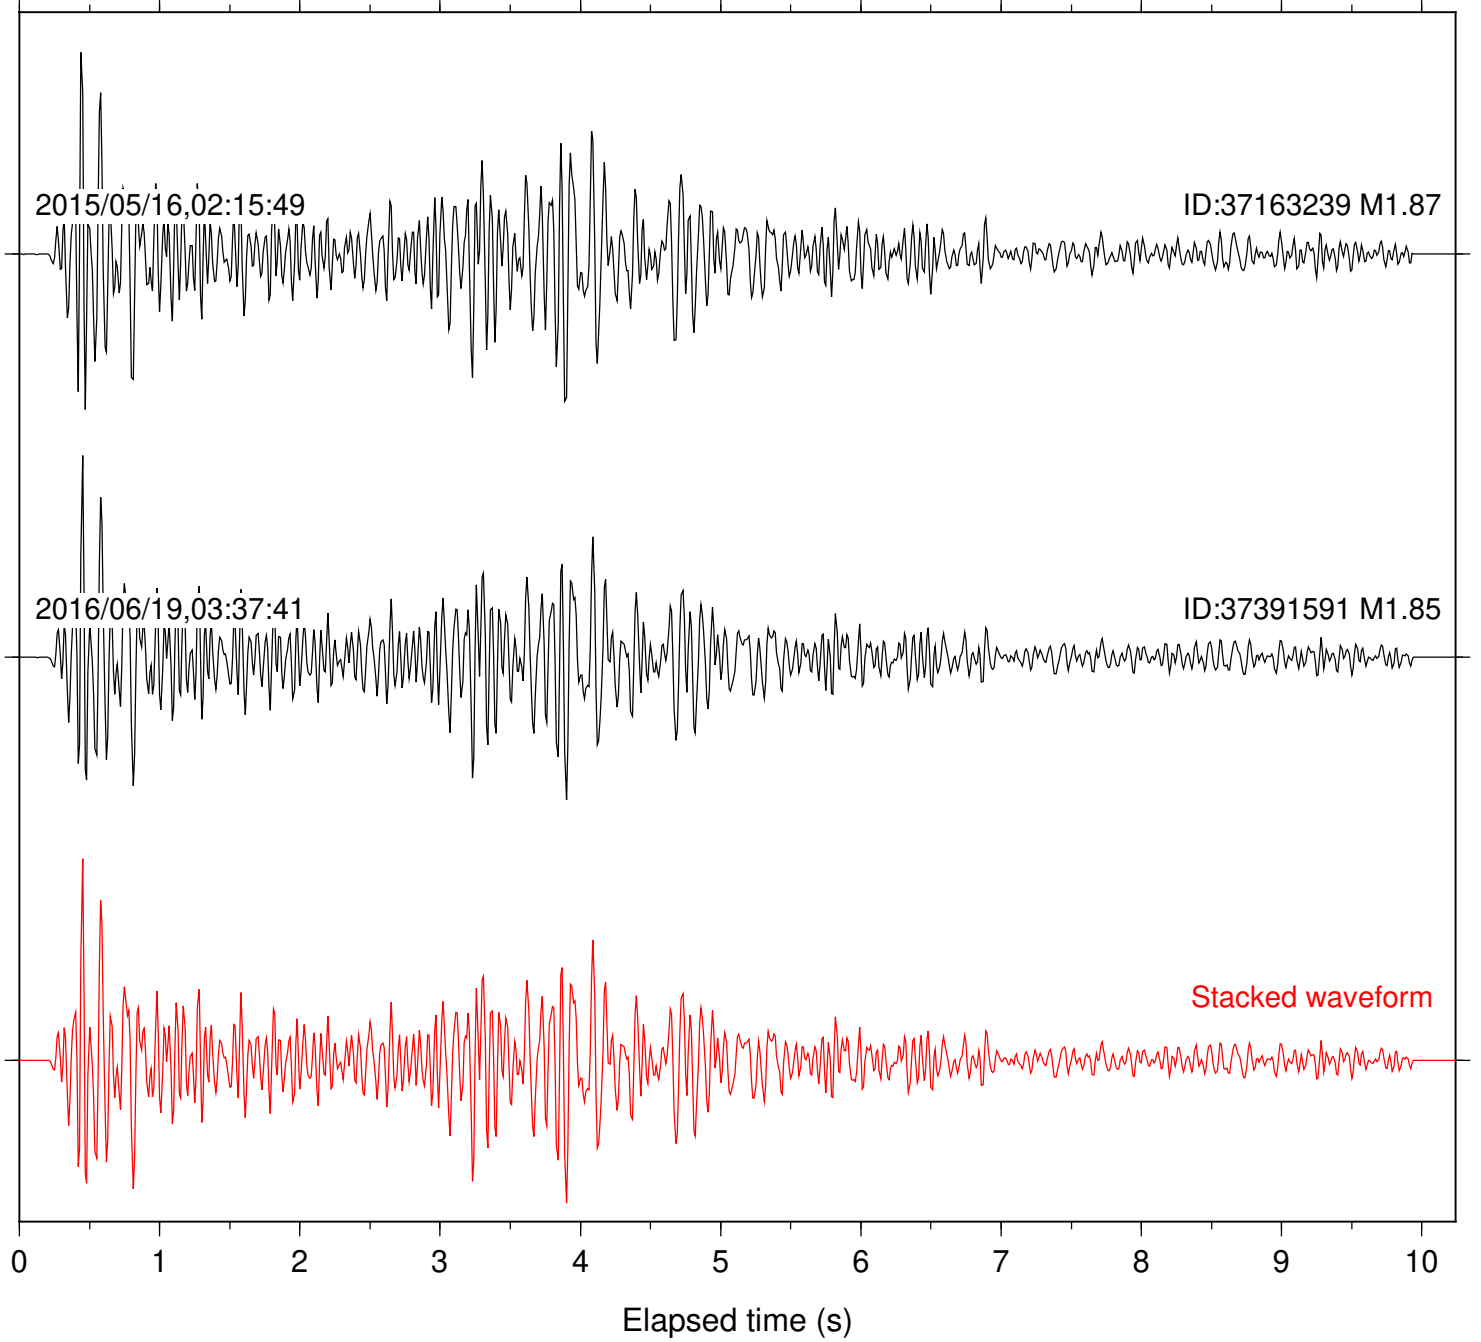

Station: B084 Com: EHZ

Focal depth: 8.43 km

Station: B086 Com: EHZ

Focal depth: 8.43 km

Station: B087 Com: EHZ

Focal depth: 8.43 km

Station: B088 Com: EHZ

Focal depth: 8.43 km

Station: B093 Com: EHZ

Focal depth: 8.43 km

2015/05/16,02:15:49

ID:37163239 M1.87

2016/06/19,03:37:41

ID:37391591 M1.85

Stacked waveform

0 1 2 3 4 5 6 7 8 9 10
Elapsed time (s)

Station: B946 Com: EHZ

Focal depth: 8.43 km

Station: BAC Com: EHZ

Focal depth: 8.43 km

Station: BZN Com: HHZ

Focal depth: 8.43 km

Station: CRY Com: HHZ

Focal depth: 8.43 km