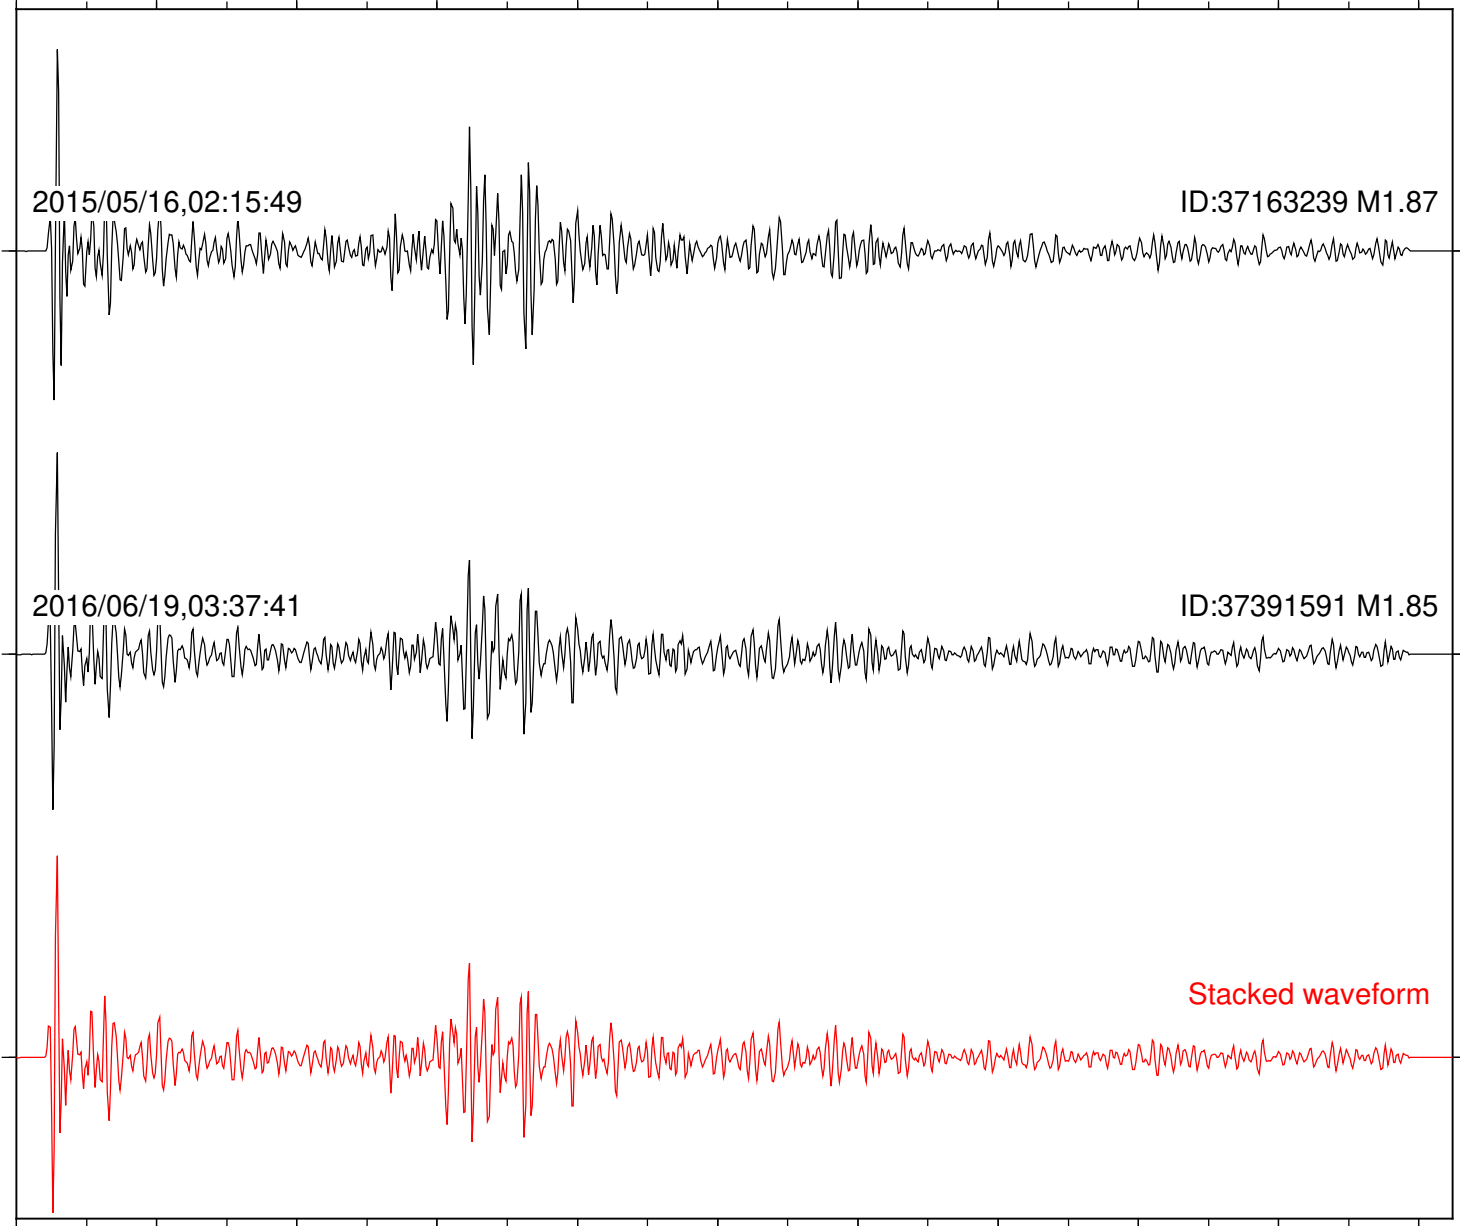

Station: FRD Com: HHZ

Focal depth: 8.43 km

Station: HMT2 Com: HHZ

Focal depth: 8.43 km

2015/05/16,02:15:49

ID:37163239 M1.87

2016/06/19,03:37:41

ID:37391591 M1.85

Stacked waveform

0 1 2 3 4 5 6 7 8 9 10
Elapsed time (s)

Station: LVA2 Com: HHZ

Focal depth: 8.43 km

Station: PFO Com: HHZ

Focal depth: 8.43 km

Station: PLM Com: HHZ

Focal depth: 8.43 km

Station: POB2 Com: HHZ

Focal depth: 8.43 km

Station: RDM Com: HHZ

Focal depth: 8.43 km

2015/05/16,02:15:49

ID:37163239 M1.87

2016/06/19,03:37:41

ID:37391591 M1.85