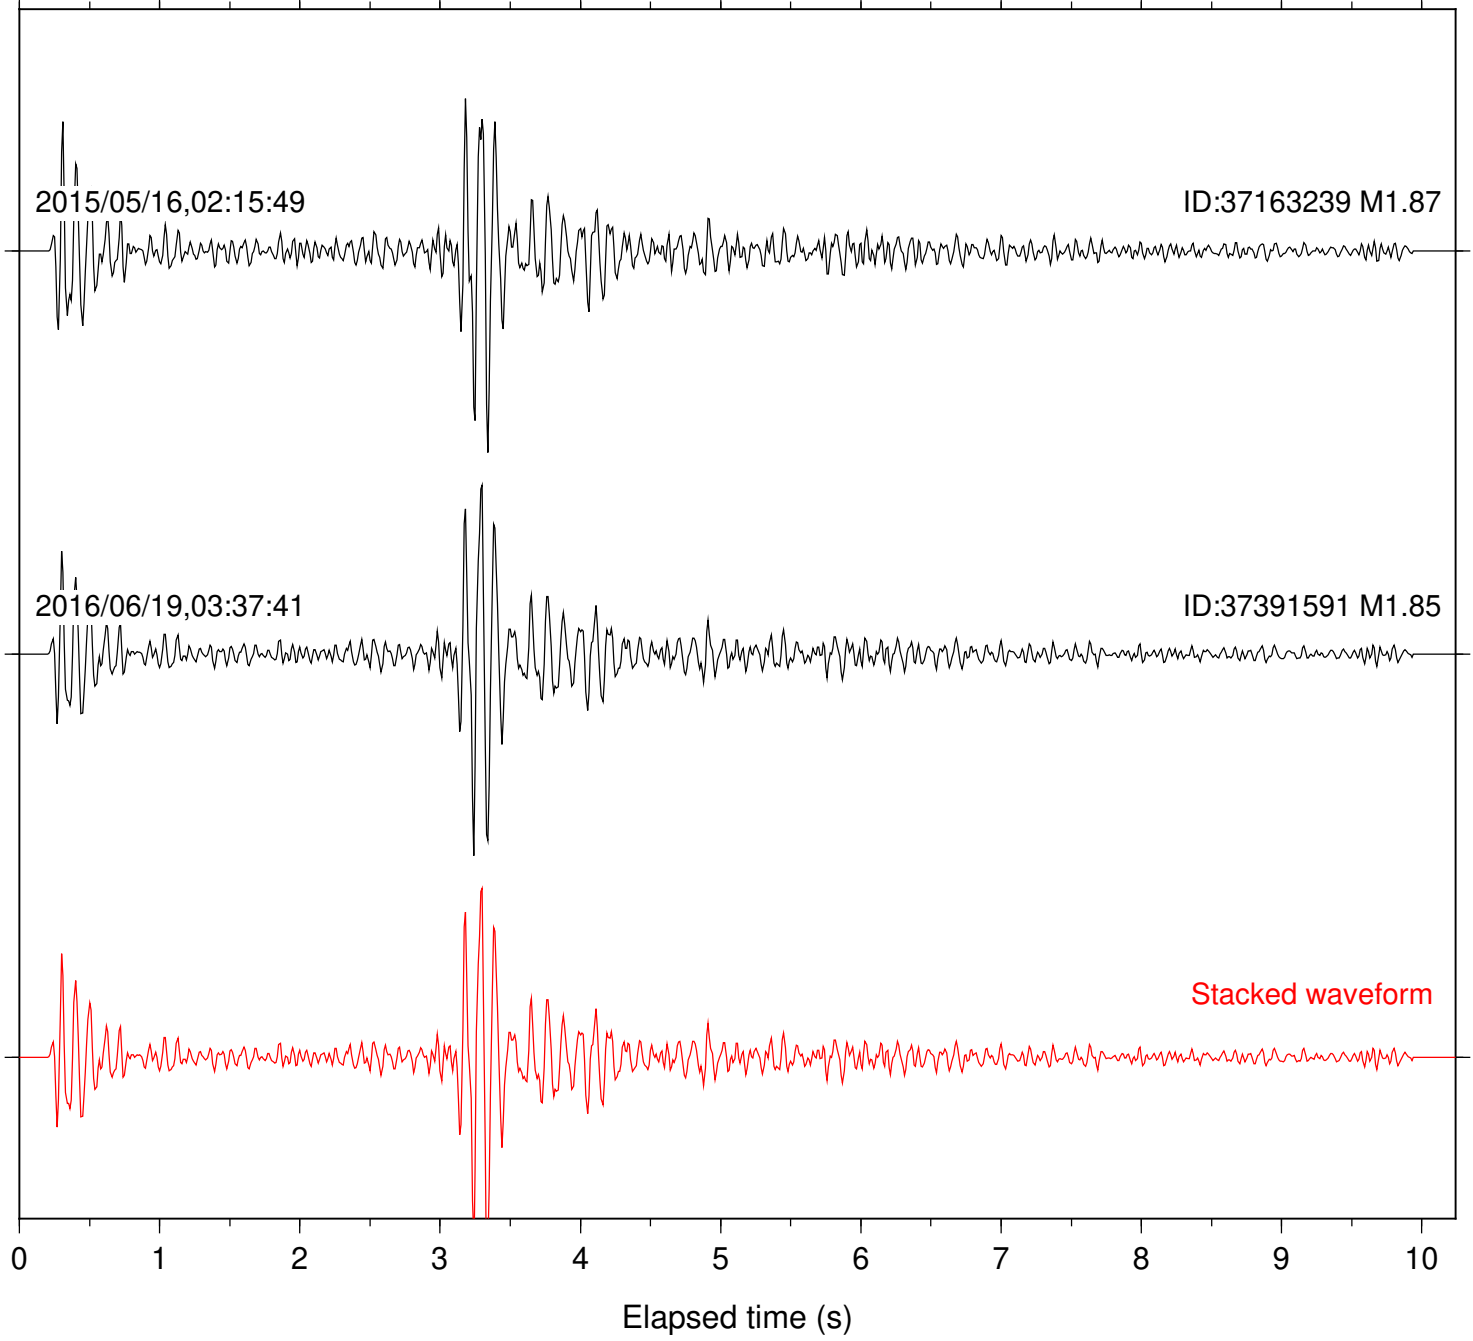

Station: B084 Com: EHZ

Focal depth: 8.43 km

Station: B086 Com: EHZ

Focal depth: 8.43 km

Station: B087 Com: EHZ

Focal depth: 8.43 km

Station: B088 Com: EHZ

Focal depth: 8.43 km

Station: B093 Com: EHZ

Focal depth: 8.43 km

2015/05/16,02:15:49

ID:37163239 M1.87

2016/06/19,03:37:41

ID:37391591 M1.85

Stacked waveform

0 1 2 3 4 5 6 7 8 9 10
Elapsed time (s)

Station: B946 Com: EHZ

Focal depth: 8.43 km

Station: BAC Com: EHZ

Focal depth: 8.43 km

Station: BZN Com: HHZ

Focal depth: 8.43 km

Station: CRY Com: HHZ

Focal depth: 8.43 km