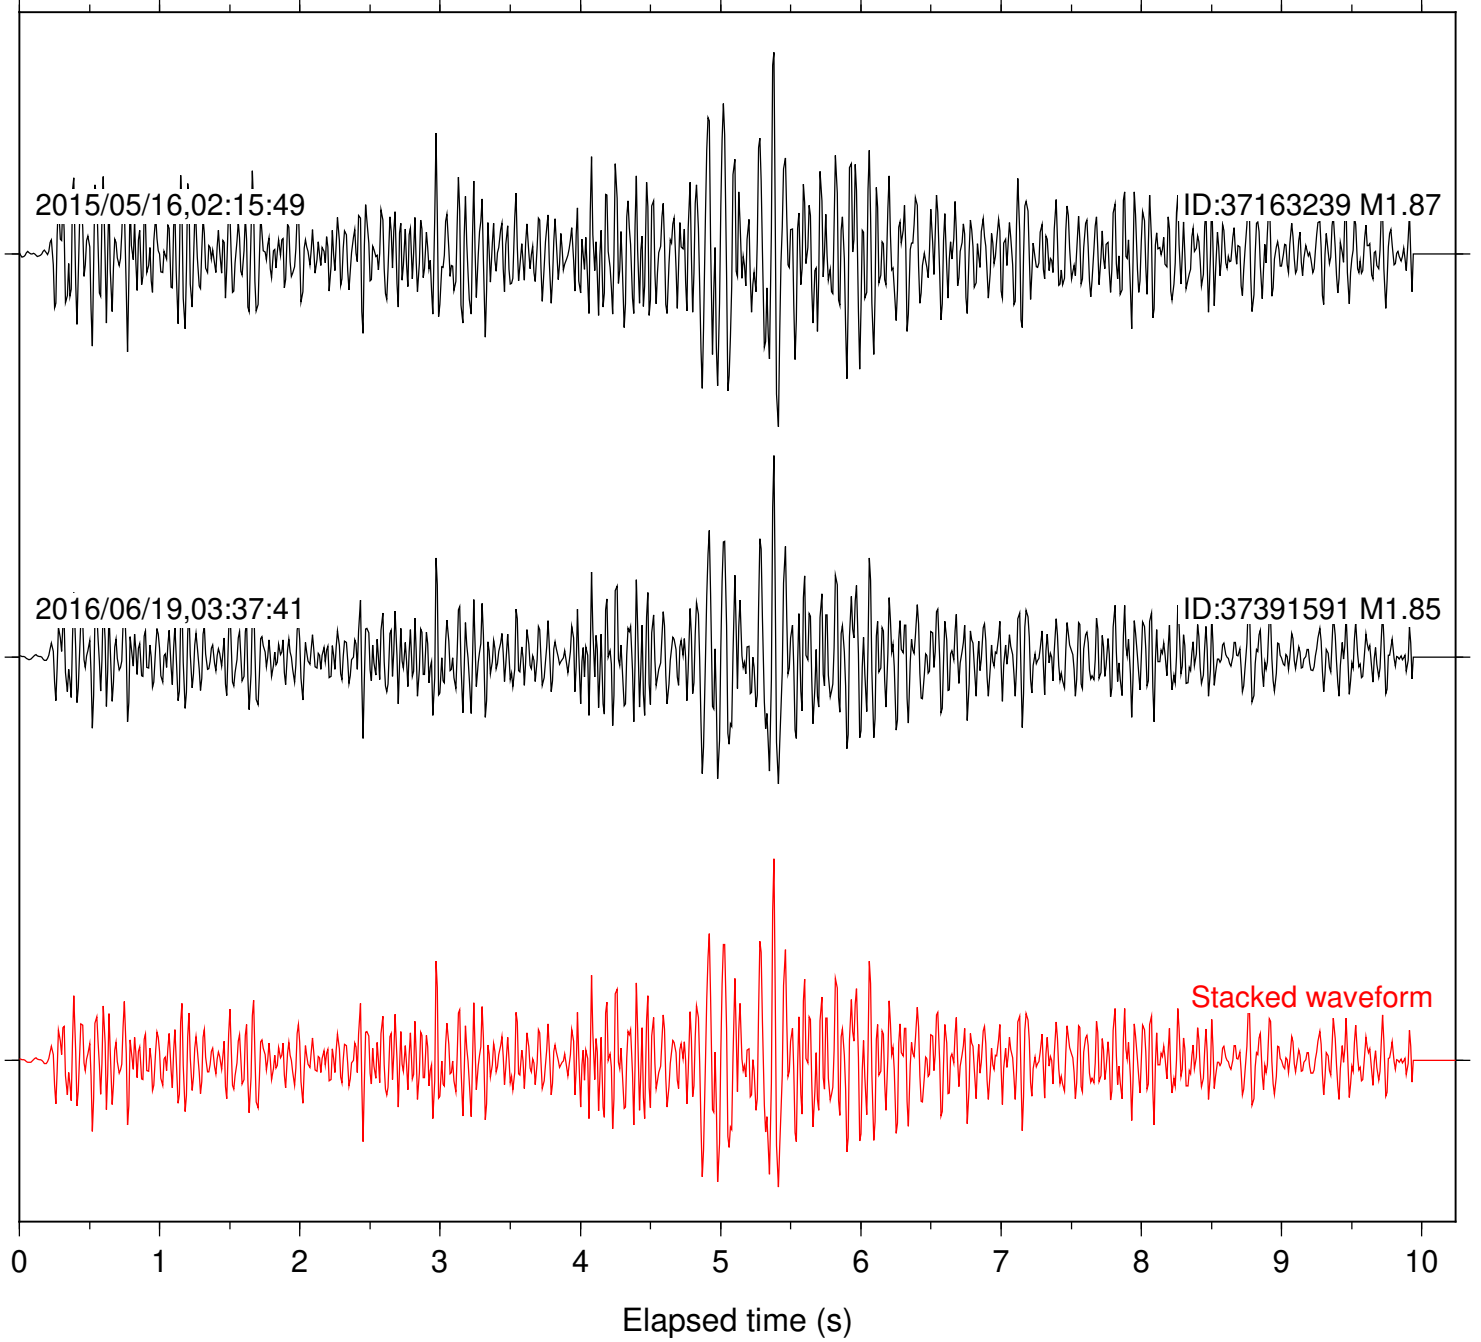

Station: POB2 Com: HHZ

Focal depth: 8.43 km

Station: RDM Com: HHZ

Focal depth: 8.43 km

2015/05/16,02:15:49

ID:37163239 M1.87

2016/06/19,03:37:41

ID:37391591 M1.85

Stacked waveform

0 1 2 3 4 5 6 7 8 9 10
Elapsed time (s)

Station: SMER Com: HHZ

Focal depth: 8.43 km

Station: SND Com: HHZ

Focal depth: 8.43 km

Station: WMC Com: HHZ

Focal depth: 8.43 km