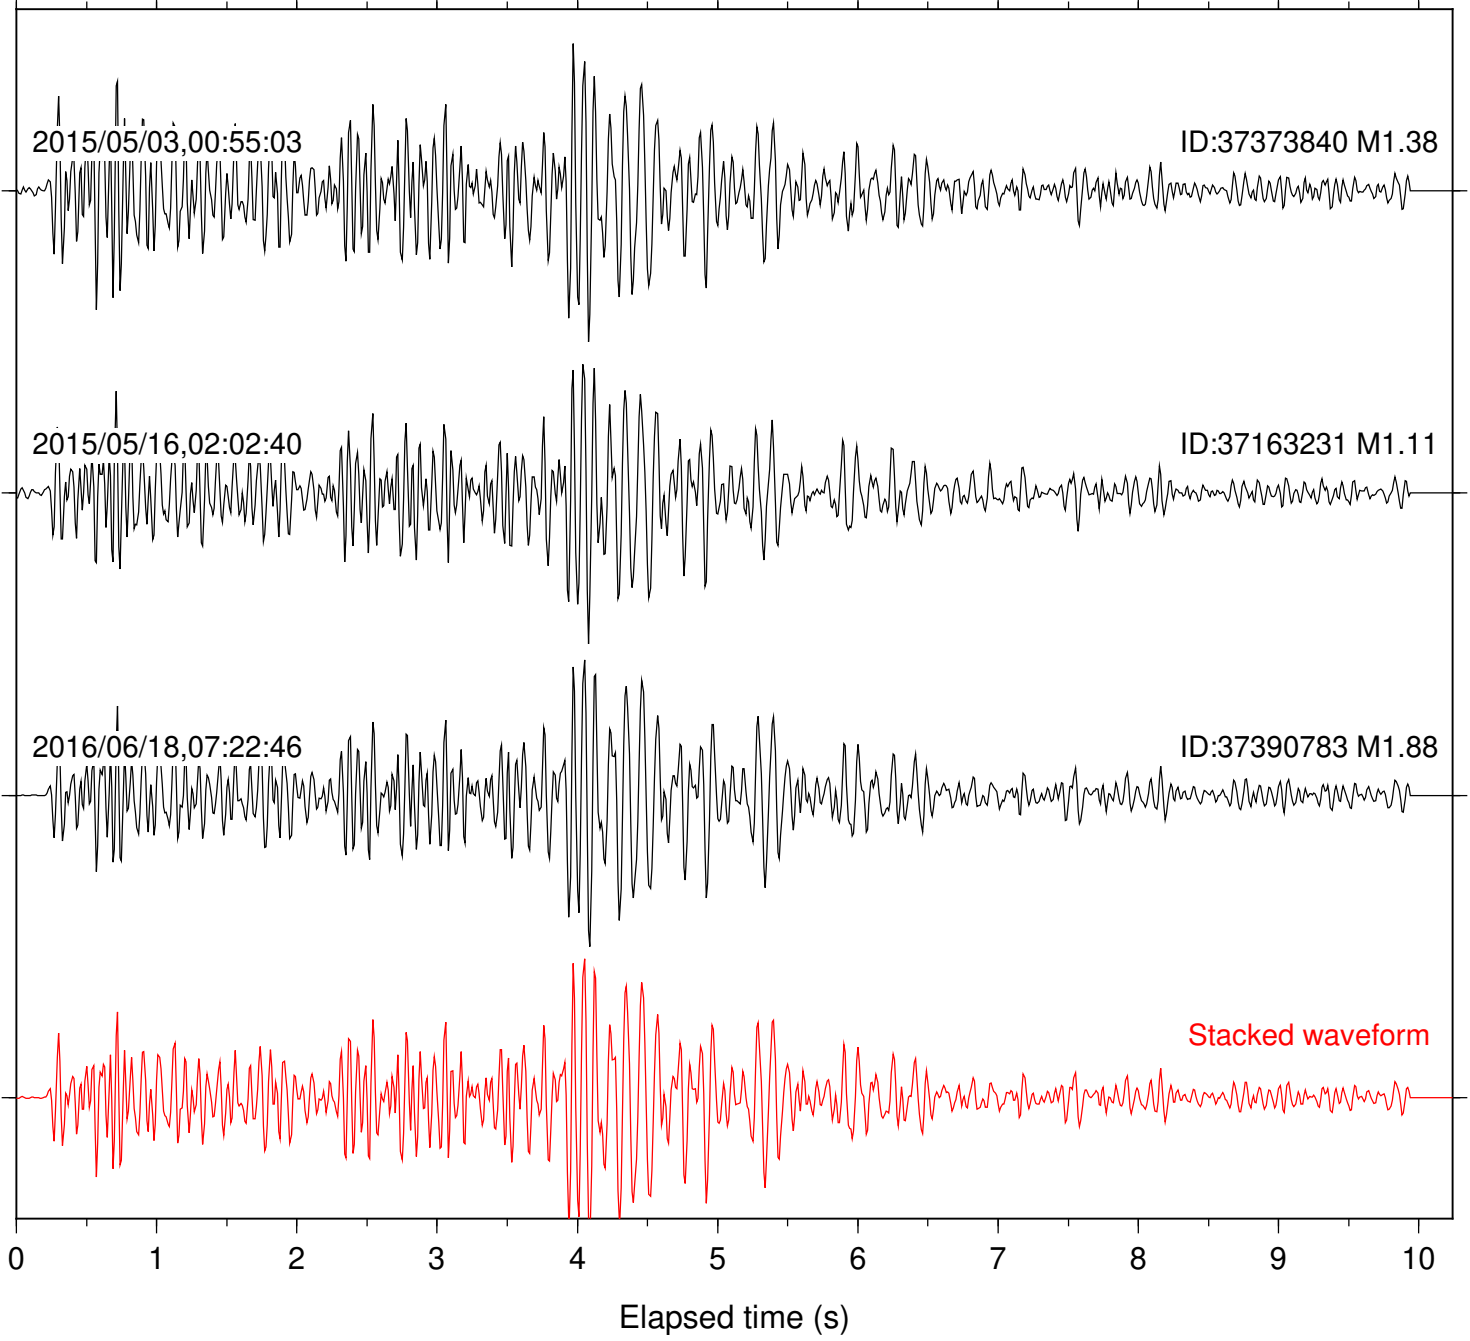

Station: B084 Com: EHZ

Focal depth: 8.46 km

Station: B087 Com: EHZ

Focal depth: 8.46 km

Station: B088 Com: EHZ

Focal depth: 8.46 km

Station: B093 Com: EHZ

Focal depth: 8.46 km

Station: B946 Com: EHZ

Focal depth: 8.46 km

Station: BAC Com: EHZ

Focal depth: 8.46 km

Station: DGR Com: HHZ

Focal depth: 8.46 km

Station: DNR Com: HHZ

Focal depth: 8.46 km

Station: FRD Com: HHZ

Focal depth: 8.46 km

Station: HMT2 Com: HHZ

Focal depth: 8.46 km

Station: LVA2 Com: HHZ

Focal depth: 8.46 km

Station: PFO Com: HHZ

Focal depth: 8.46 km

Station: POB2 Com: HHZ

Focal depth: 8.46 km

Station: RDM Com: HHZ

Focal depth: 8.46 km

Station: SND Com: HHZ

Focal depth: 8.46 km