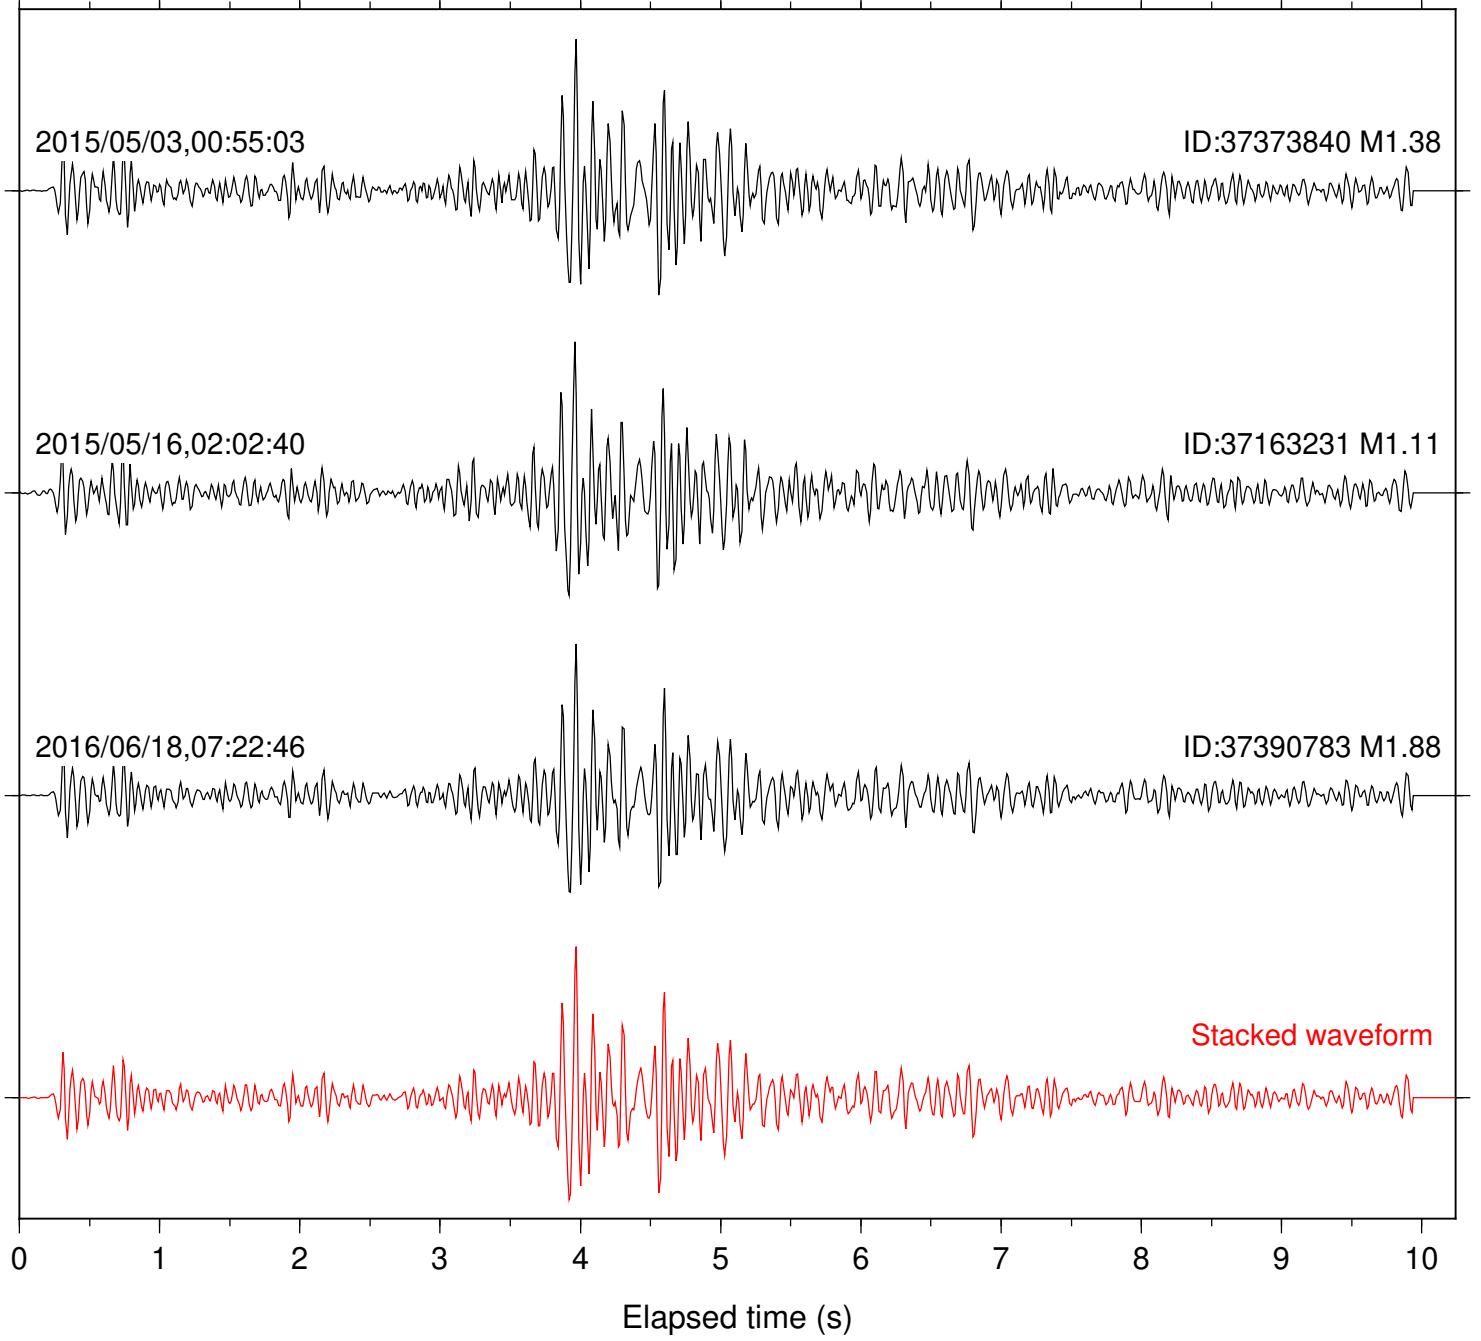

Station: B084 Com: EHZ

Focal depth: 8.46 km

Station: B087 Com: EHZ

Focal depth: 8.46 km

Station: B088 Com: EHZ

Focal depth: 8.46 km

Station: B093 Com: EHZ

Focal depth: 8.46 km

Station: B946 Com: EHZ

Focal depth: 8.46 km

Station: BAC Com: EHZ

Focal depth: 8.46 km

Station: DGR Com: HHZ

Focal depth: 8.46 km

Station: DNR Com: HHZ

Focal depth: 8.46 km

Station: FRD Com: HHZ

Focal depth: 8.46 km

Station: HMT2 Com: HHZ

Focal depth: 8.46 km

Station: LVA2 Com: HHZ

Focal depth: 8.46 km

Station: PFO Com: HHZ

Focal depth: 8.46 km

Station: POB2 Com: HHZ

Focal depth: 8.46 km

Station: RDM Com: HHZ

Focal depth: 8.46 km

Station: SND Com: HHZ

Focal depth: 8.46 km