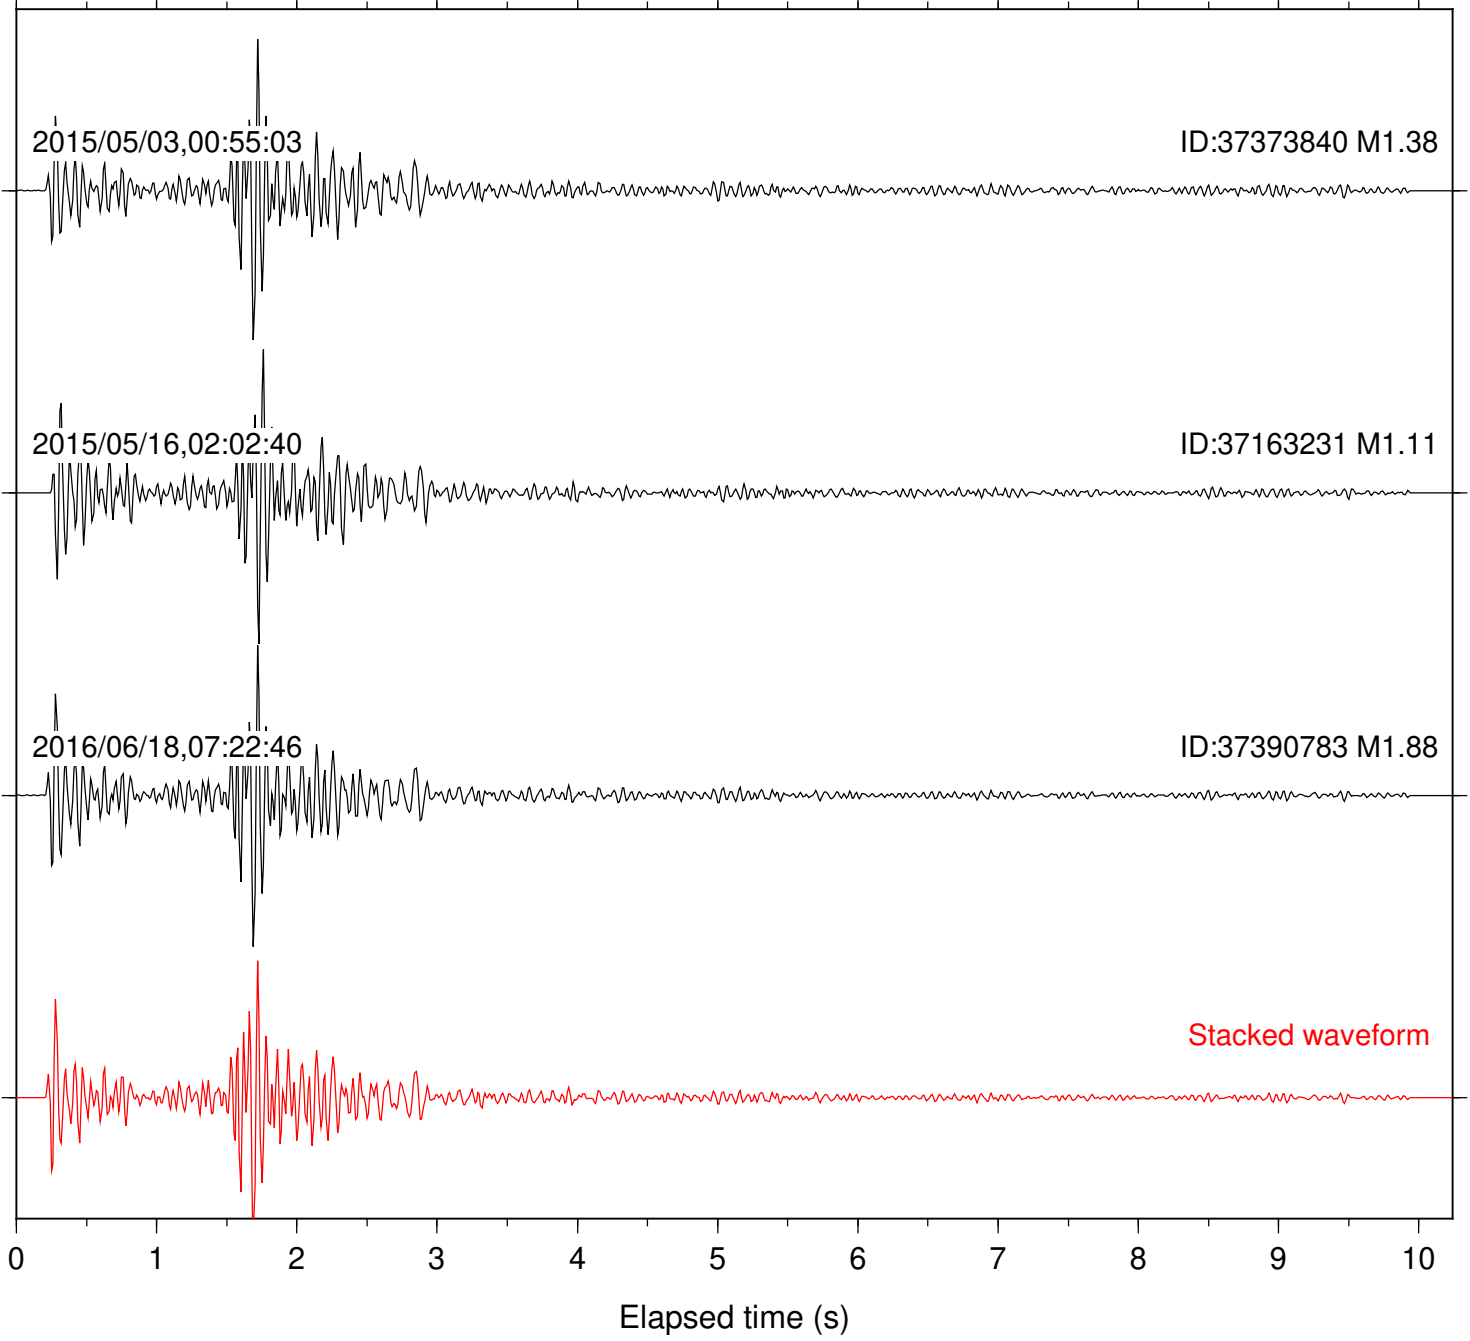

Station: B084 Com: EHZ

Focal depth: 8.46 km

Station: B087 Com: EHZ

Focal depth: 8.46 km

Station: B088 Com: EHZ

Focal depth: 8.46 km

Station: B093 Com: EHZ

Focal depth: 8.46 km

Station: B946 Com: EHZ

Focal depth: 8.46 km

Station: BAC Com: EHZ

Focal depth: 8.46 km

Station: DGR Com: HHZ

Focal depth: 8.46 km

Station: DNR Com: HHZ

Focal depth: 8.46 km

Station: FRD Com: HHZ

Focal depth: 8.46 km

Station: HMT2 Com: HHZ

Focal depth: 8.46 km

Station: LVA2 Com: HHZ

Focal depth: 8.46 km

Station: PFO Com: HHZ

Focal depth: 8.46 km

Station: POB2 Com: HHZ

Focal depth: 8.46 km

Station: RDM Com: HHZ

Focal depth: 8.46 km

Station: SND Com: HHZ

Focal depth: 8.46 km