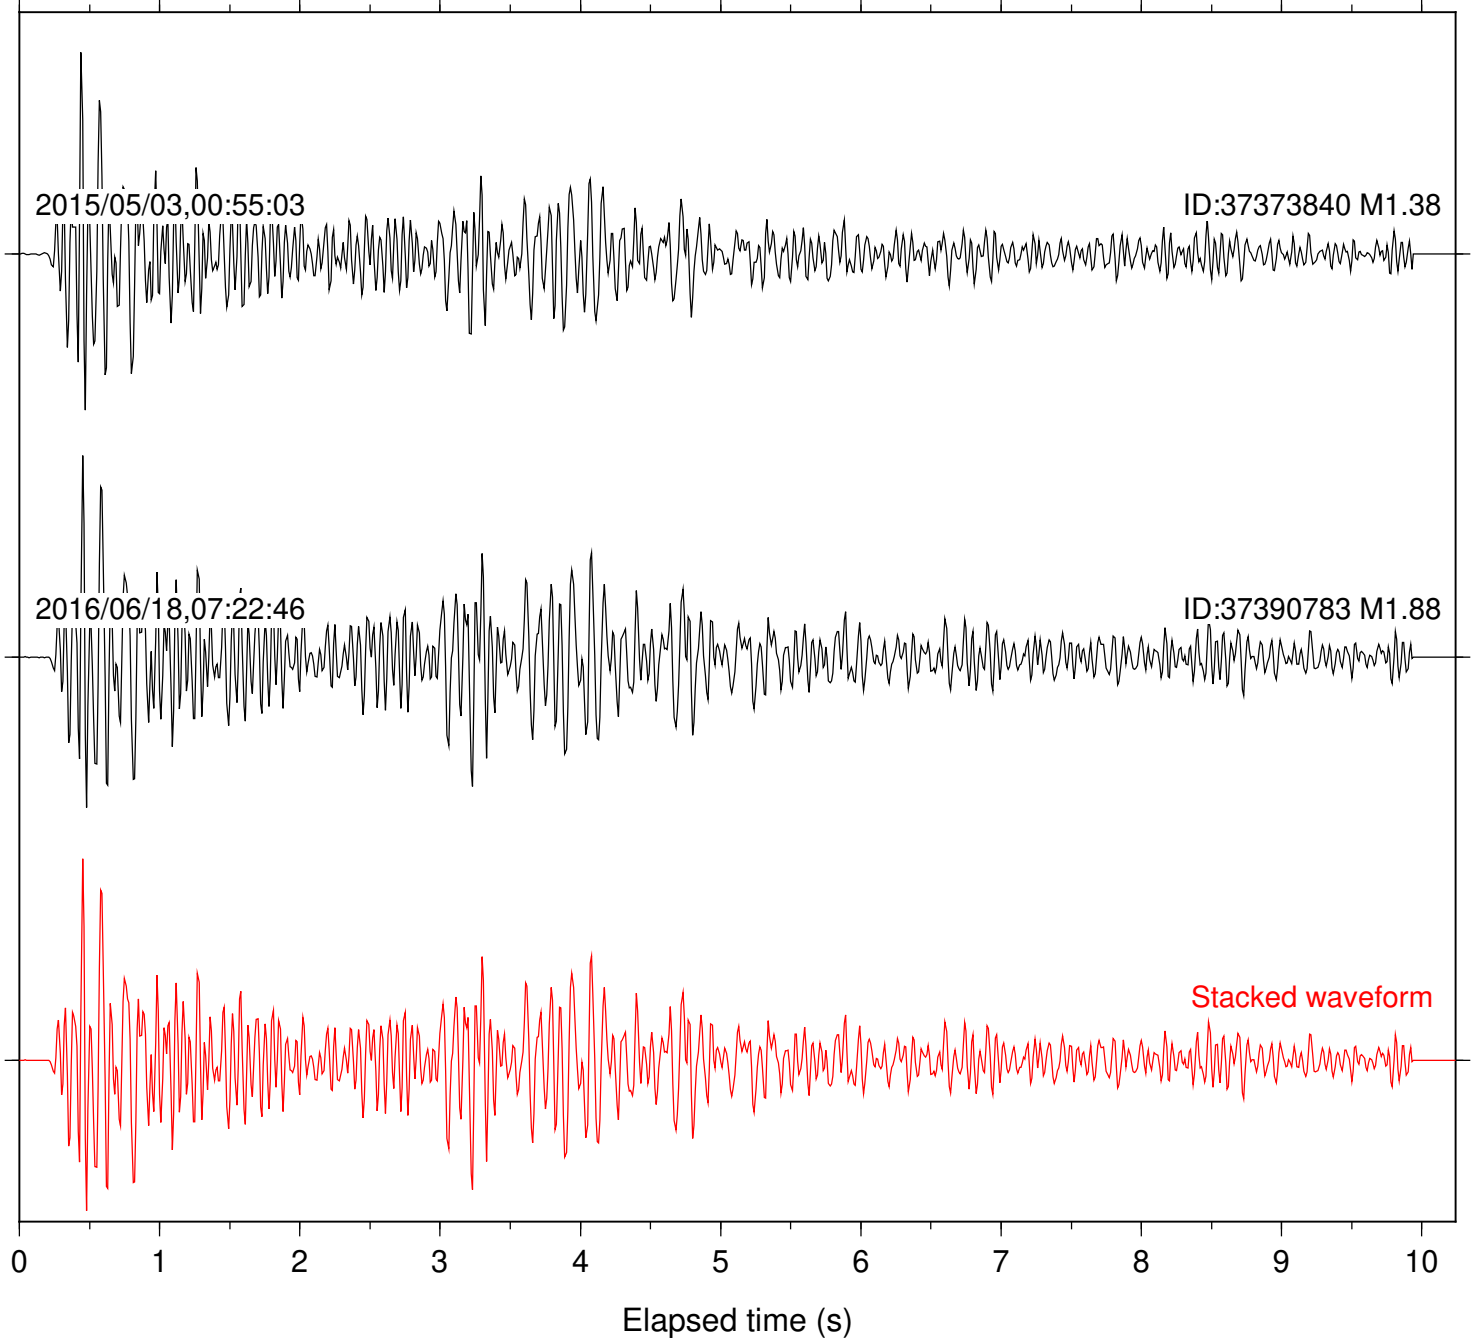

Station: B084 Com: EHZ

Focal depth: 8.46 km

Station: B087 Com: EHZ

Focal depth: 8.46 km

Station: B088 Com: EHZ

Focal depth: 8.46 km

Station: B093 Com: EHZ

Focal depth: 8.46 km

Station: B946 Com: EHZ

Focal depth: 8.46 km

Station: BAC Com: EHZ

Focal depth: 8.46 km

Station: DGR Com: HHZ

Focal depth: 8.46 km

Station: DNR Com: HHZ

Focal depth: 8.46 km

Station: FRD Com: HHZ

Focal depth: 8.46 km

Station: HMT2 Com: HHZ

Focal depth: 8.46 km

Station: LVA2 Com: HHZ

Focal depth: 8.46 km

Station: PFO Com: HHZ

Focal depth: 8.46 km

Station: POB2 Com: HHZ

Focal depth: 8.46 km

Station: RDM Com: HHZ

Focal depth: 8.46 km

Station: SND Com: HHZ

Focal depth: 8.46 km