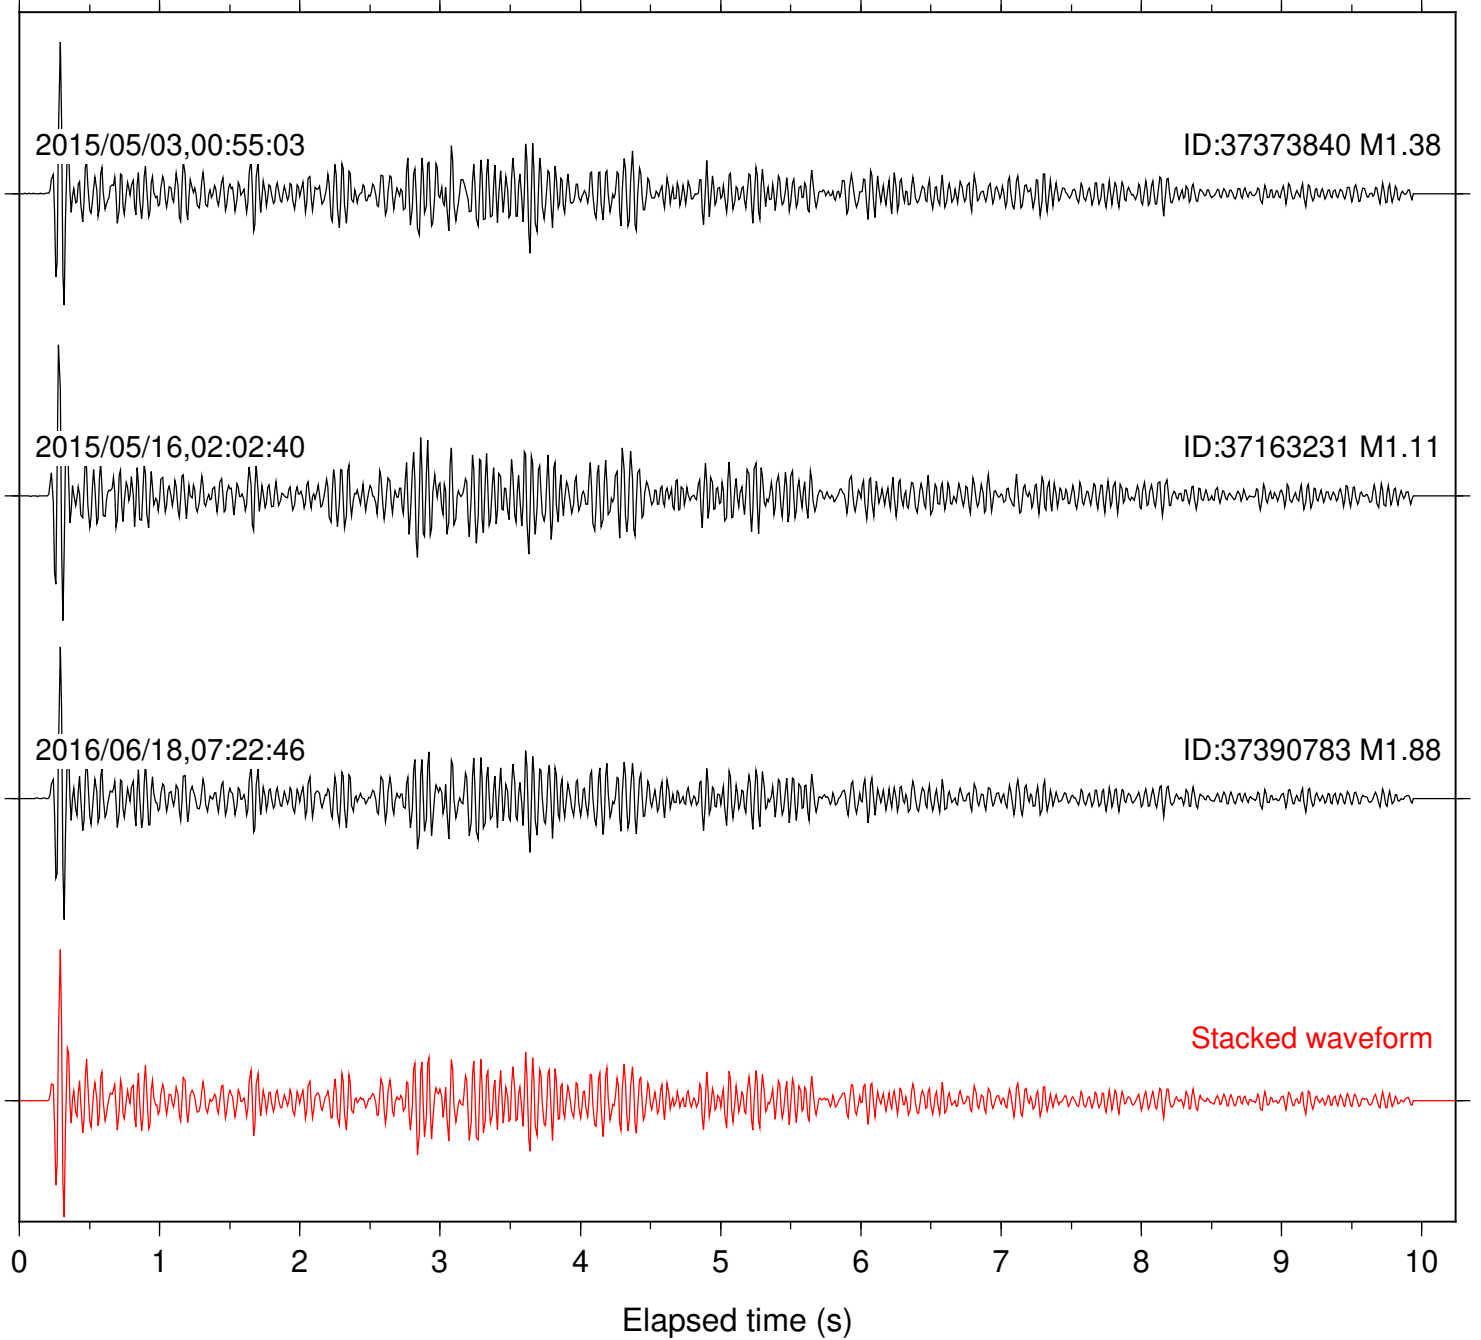

Station: B084 Com: EHZ

Focal depth: 8.46 km

Station: B087 Com: EHZ

Focal depth: 8.46 km

Station: B088 Com: EHZ

Focal depth: 8.46 km

Station: B093 Com: EHZ

Focal depth: 8.46 km

Station: B946 Com: EHZ

Focal depth: 8.46 km

Station: BAC Com: EHZ

Focal depth: 8.46 km

Station: DGR Com: HHZ

Focal depth: 8.46 km

Station: DNR Com: HHZ

Focal depth: 8.46 km

Station: FRD Com: HHZ

Focal depth: 8.46 km

Station: HMT2 Com: HHZ

Focal depth: 8.46 km

Station: LVA2 Com: HHZ

Focal depth: 8.46 km

Station: PFO Com: HHZ

Focal depth: 8.46 km

Station: POB2 Com: HHZ

Focal depth: 8.46 km

Station: RDM Com: HHZ

Focal depth: 8.46 km

Station: SND Com: HHZ

Focal depth: 8.46 km