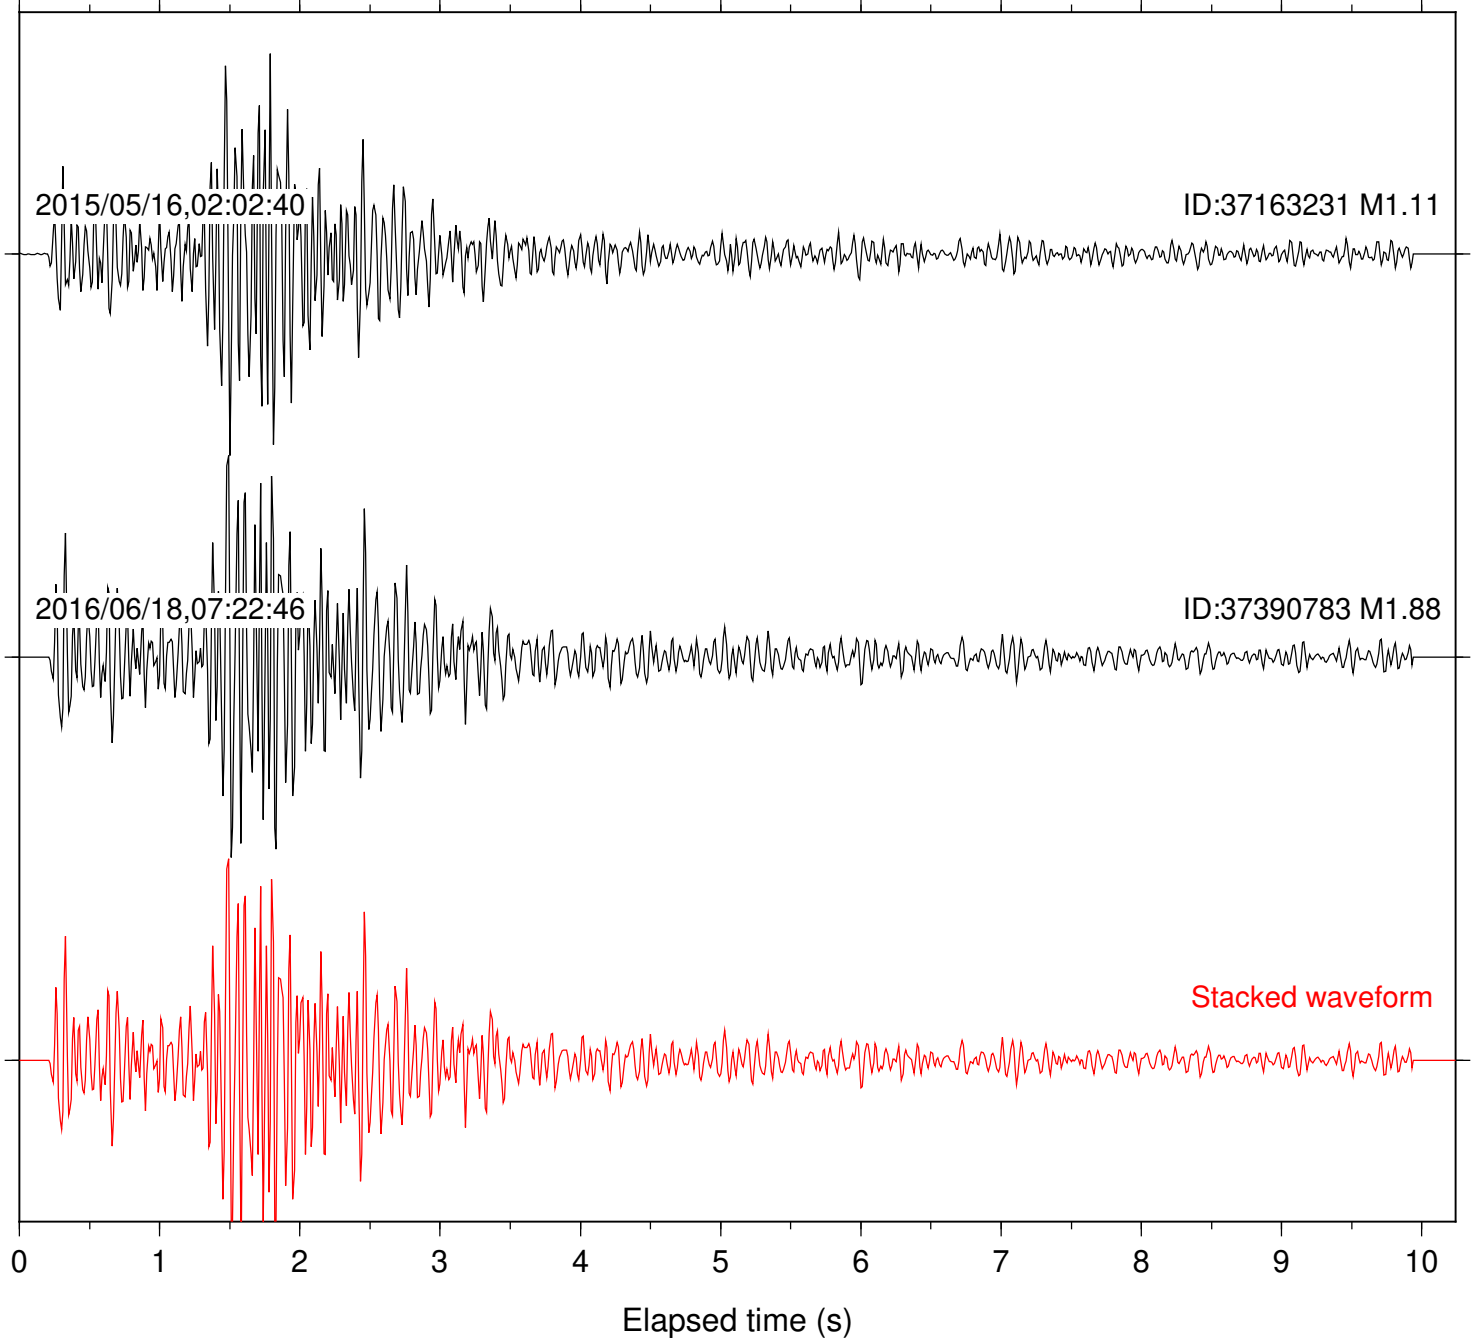

Station: B084 Com: EHZ

Focal depth: 8.46 km

Station: B087 Com: EHZ

Focal depth: 8.46 km

Station: B088 Com: EHZ

Focal depth: 8.46 km

Station: B093 Com: EHZ

Focal depth: 8.46 km

Station: B946 Com: EHZ

Focal depth: 8.46 km

Station: BAC Com: EHZ

Focal depth: 8.46 km

Station: DGR Com: HHZ

Focal depth: 8.46 km

Station: DNR Com: HHZ

Focal depth: 8.46 km

Station: FRD Com: HHZ

Focal depth: 8.46 km

Station: HMT2 Com: HHZ

Focal depth: 8.46 km

Station: LVA2 Com: HHZ

Focal depth: 8.46 km

Station: PFO Com: HHZ

Focal depth: 8.46 km

Station: POB2 Com: HHZ

Focal depth: 8.46 km

Station: RDM Com: HHZ

Focal depth: 8.46 km

Station: SND Com: HHZ

Focal depth: 8.46 km