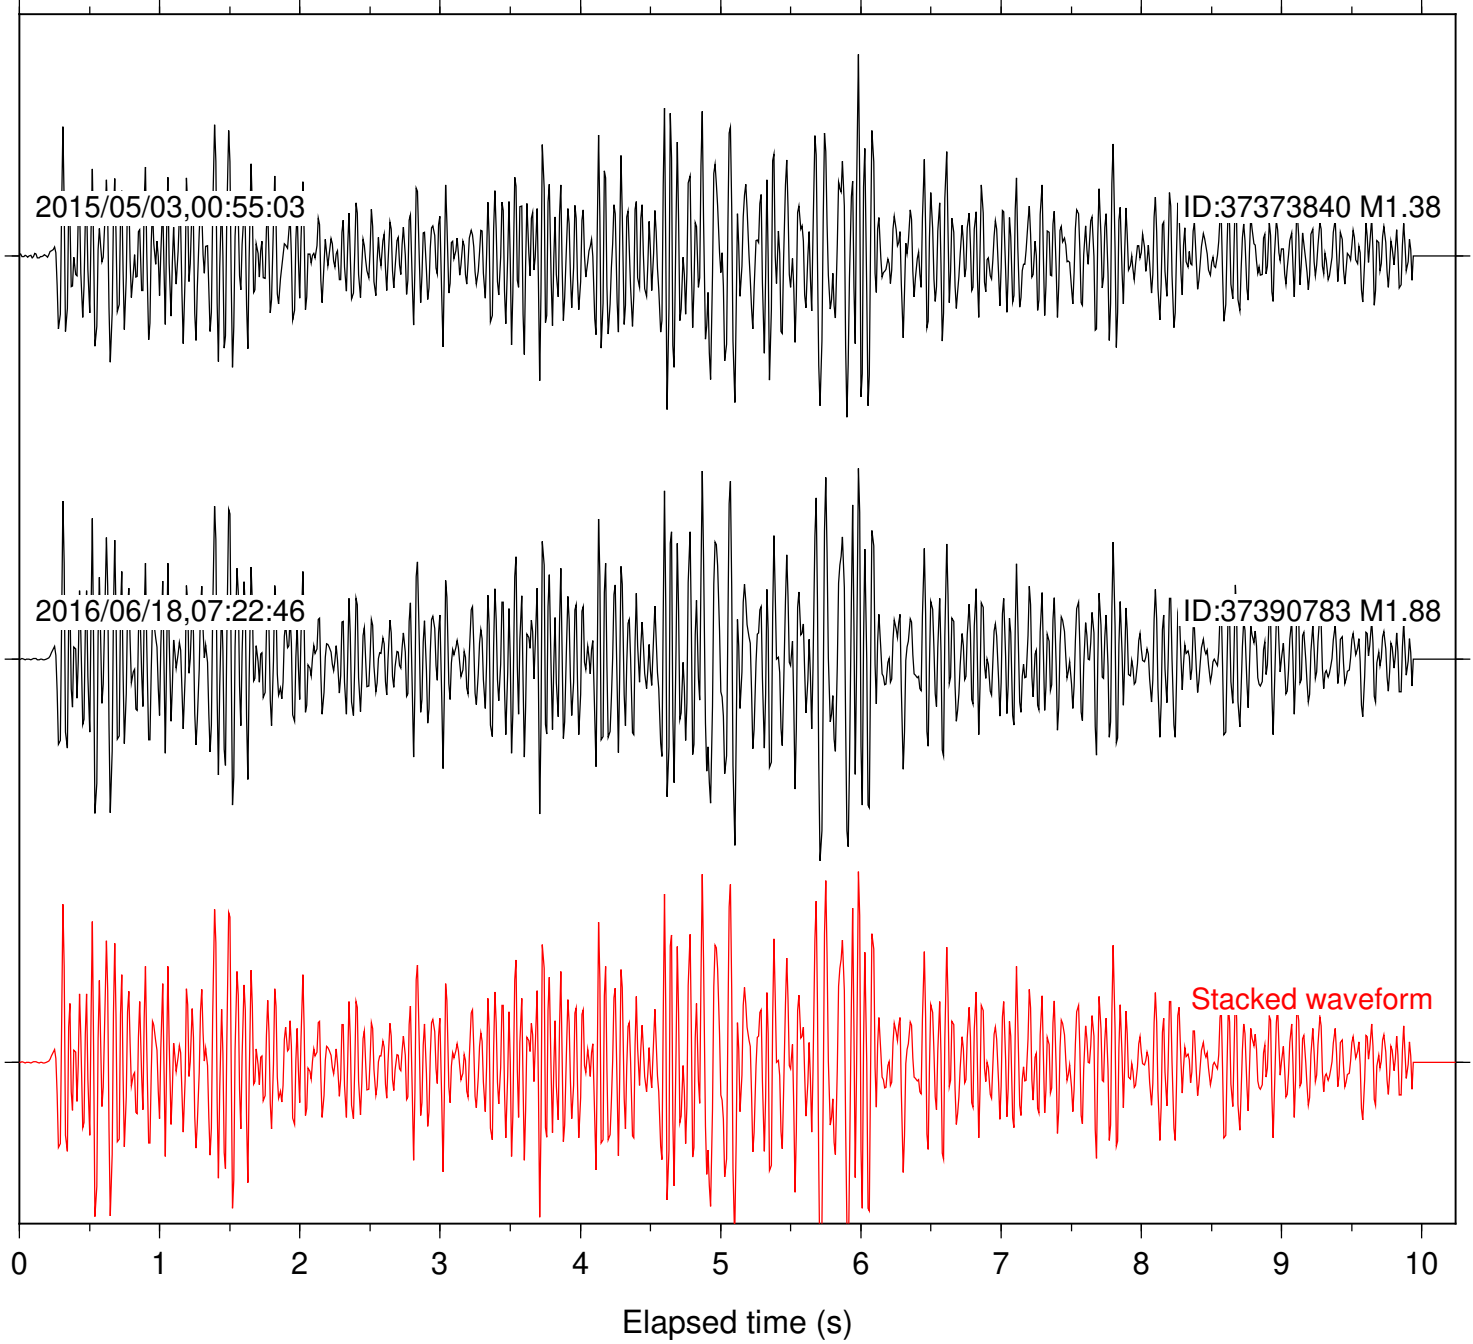

Station: B084 Com: EHZ

Focal depth: 8.46 km

Station: B087 Com: EHZ

Focal depth: 8.46 km

Station: B088 Com: EHZ

Focal depth: 8.46 km

Station: B093 Com: EHZ

Focal depth: 8.46 km

Station: B946 Com: EHZ

Focal depth: 8.46 km

Station: BAC Com: EHZ

Focal depth: 8.46 km

Station: DGR Com: HHZ

Focal depth: 8.46 km

Station: DNR Com: HHZ

Focal depth: 8.46 km

Station: FRD Com: HHZ

Focal depth: 8.46 km

Station: HMT2 Com: HHZ

Focal depth: 8.46 km

Station: LVA2 Com: HHZ

Focal depth: 8.46 km

Station: PFO Com: HHZ

Focal depth: 8.46 km

Station: POB2 Com: HHZ

Focal depth: 8.46 km

Station: RDM Com: HHZ

Focal depth: 8.46 km

Station: SND Com: HHZ

Focal depth: 8.46 km