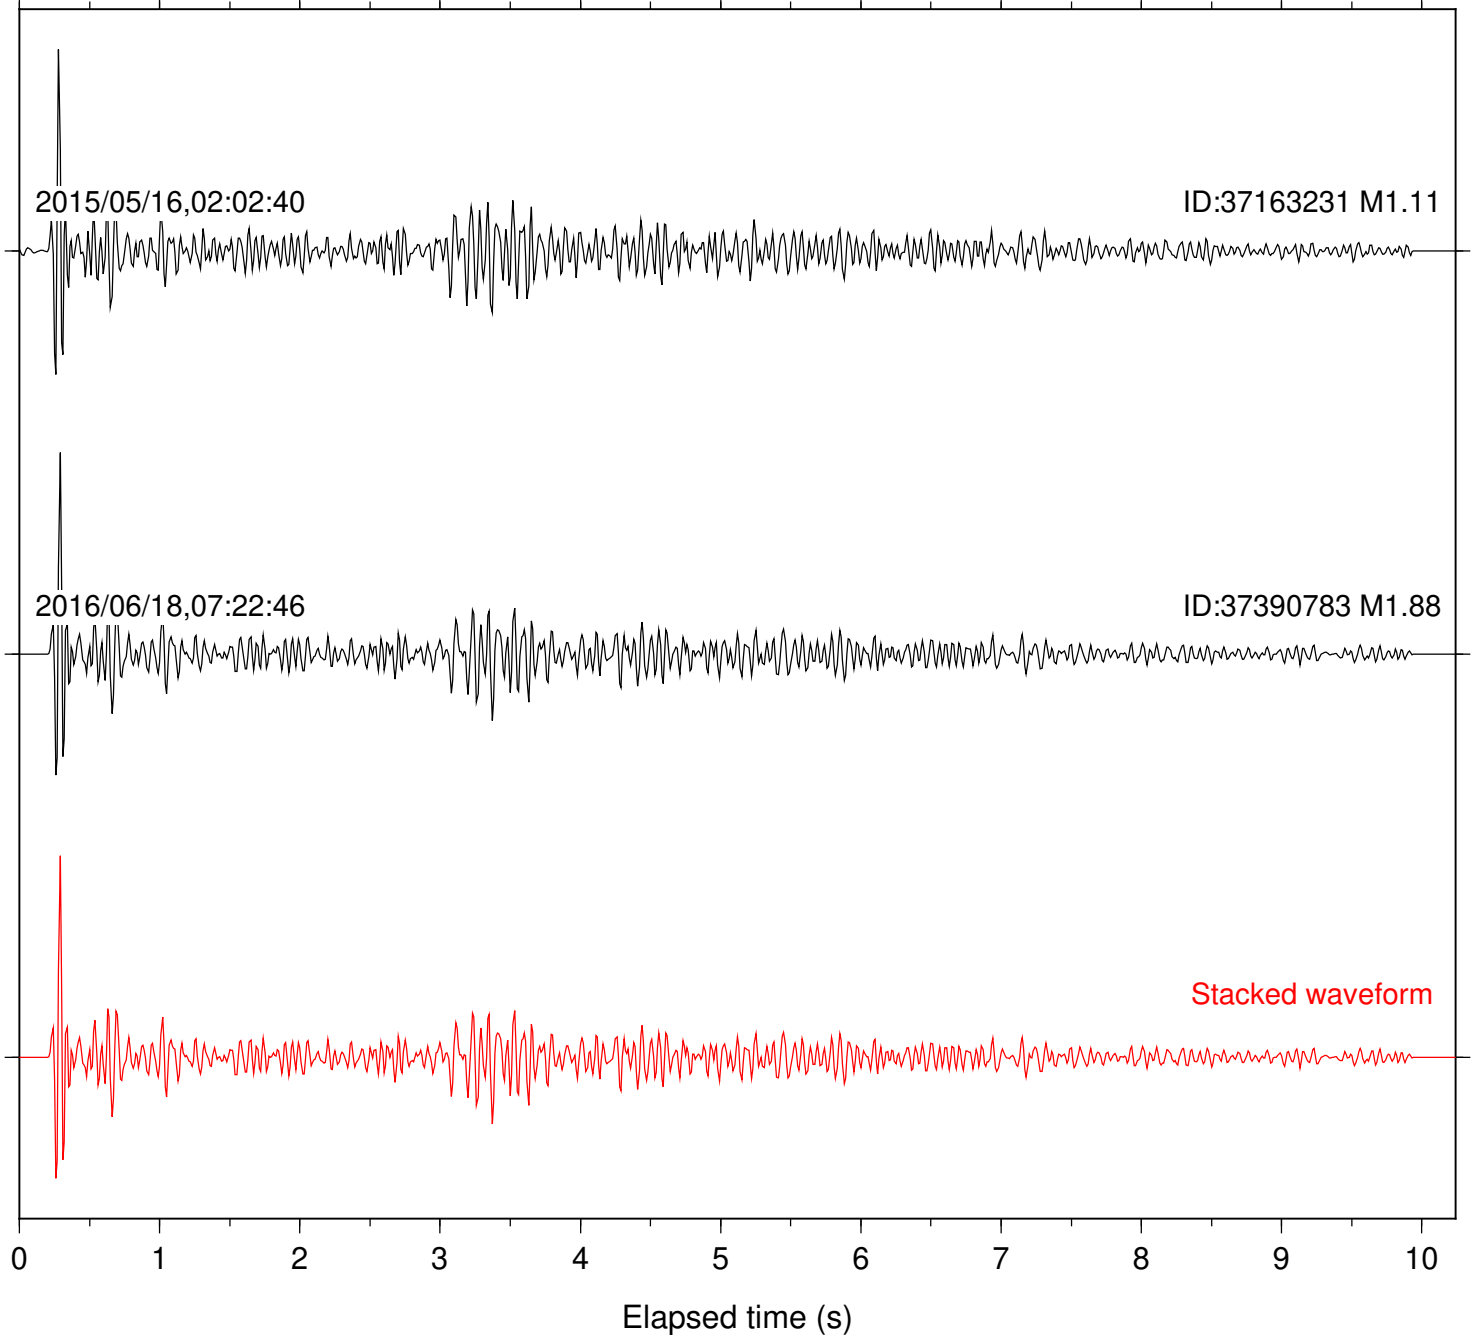

Station: B084 Com: EHZ

Focal depth: 8.46 km

Station: B087 Com: EHZ

Focal depth: 8.46 km

Station: B088 Com: EHZ

Focal depth: 8.46 km

Station: B093 Com: EHZ

Focal depth: 8.46 km

Station: B946 Com: EHZ

Focal depth: 8.46 km

Station: BAC Com: EHZ

Focal depth: 8.46 km

Station: DGR Com: HHZ

Focal depth: 8.46 km

Station: DNR Com: HHZ

Focal depth: 8.46 km

Station: FRD Com: HHZ

Focal depth: 8.46 km

Station: HMT2 Com: HHZ

Focal depth: 8.46 km

Station: LVA2 Com: HHZ

Focal depth: 8.46 km

Station: PFO Com: HHZ

Focal depth: 8.46 km

Station: POB2 Com: HHZ

Focal depth: 8.46 km

Station: RDM Com: HHZ

Focal depth: 8.46 km

Station: SND Com: HHZ

Focal depth: 8.46 km