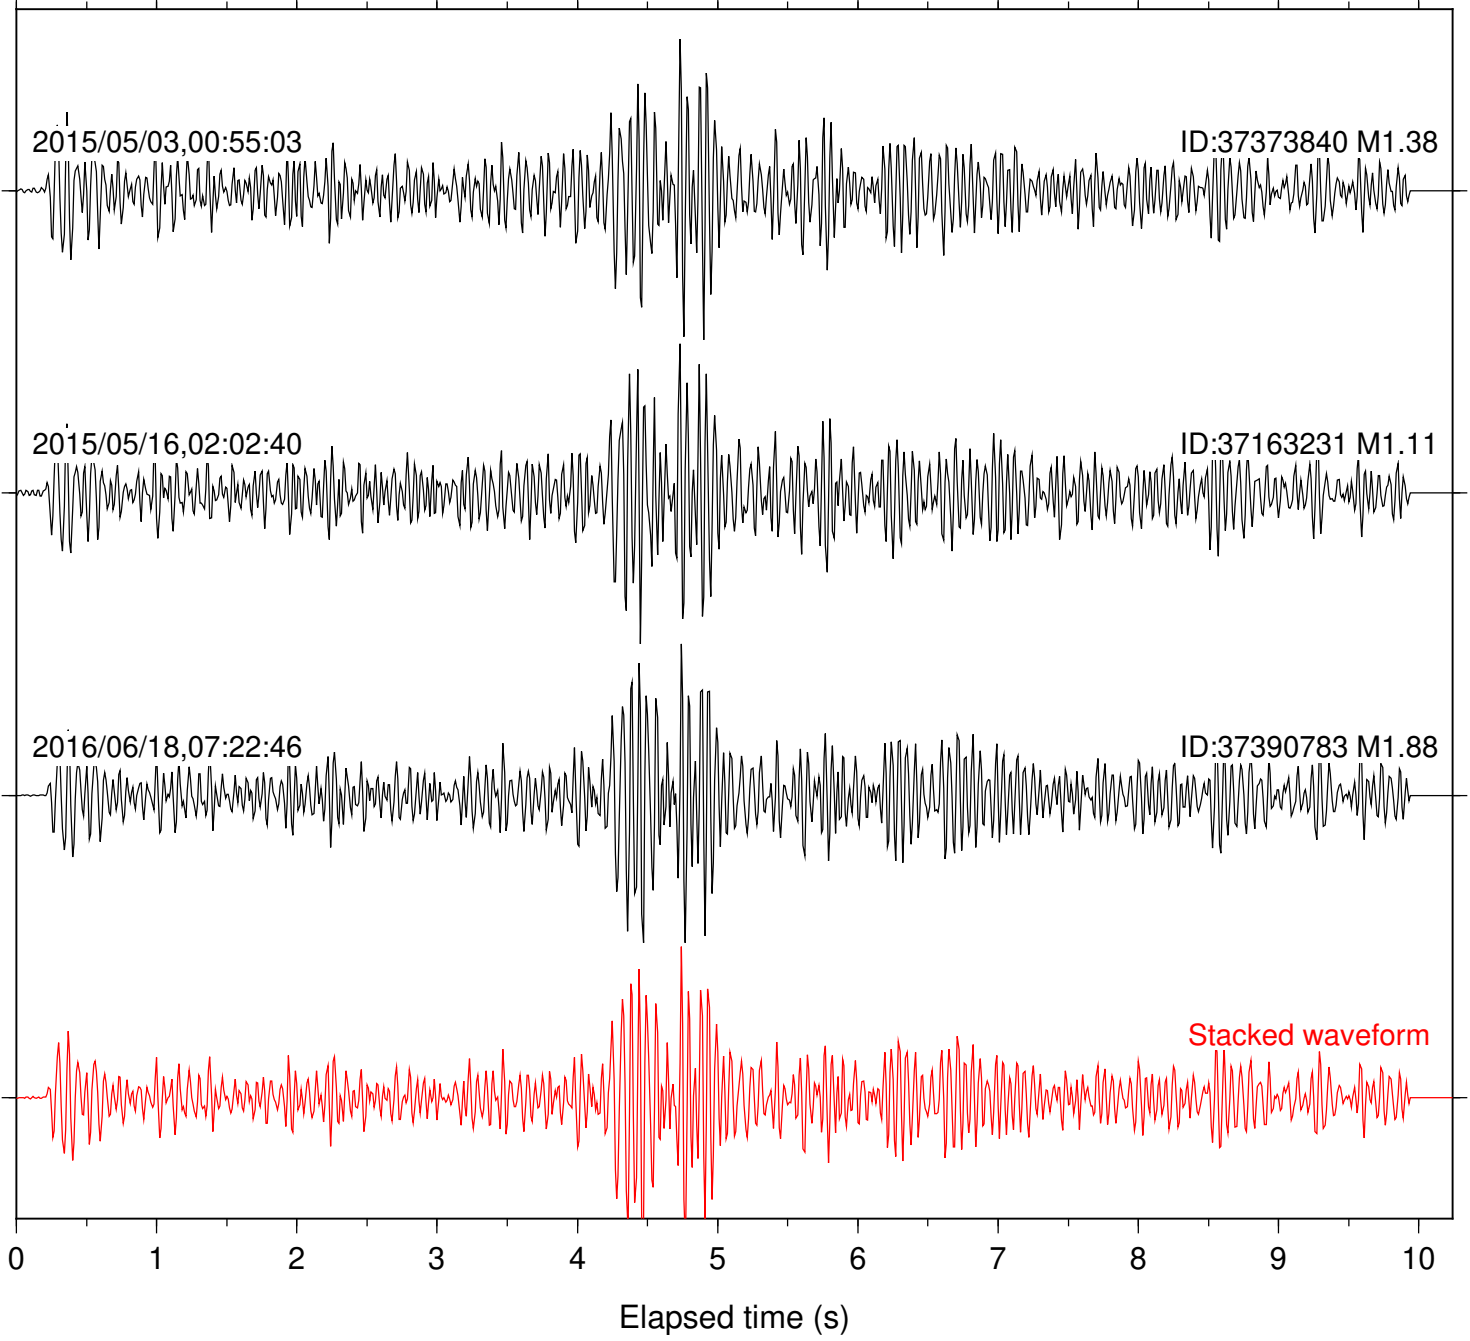

Station: B084 Com: EHZ

Focal depth: 8.46 km

Station: B087 Com: EHZ

Focal depth: 8.46 km

Station: B088 Com: EHZ

Focal depth: 8.46 km

Station: B093 Com: EHZ

Focal depth: 8.46 km

Station: B946 Com: EHZ

Focal depth: 8.46 km

Station: BAC Com: EHZ

Focal depth: 8.46 km

Station: DGR Com: HHZ

Focal depth: 8.46 km

Station: DNR Com: HHZ

Focal depth: 8.46 km

Station: FRD Com: HHZ

Focal depth: 8.46 km

Station: HMT2 Com: HHZ

Focal depth: 8.46 km

Station: LVA2 Com: HHZ

Focal depth: 8.46 km

Station: PFO Com: HHZ

Focal depth: 8.46 km

Station: POB2 Com: HHZ

Focal depth: 8.46 km

Station: RDM Com: HHZ

Focal depth: 8.46 km

Station: SND Com: HHZ

Focal depth: 8.46 km