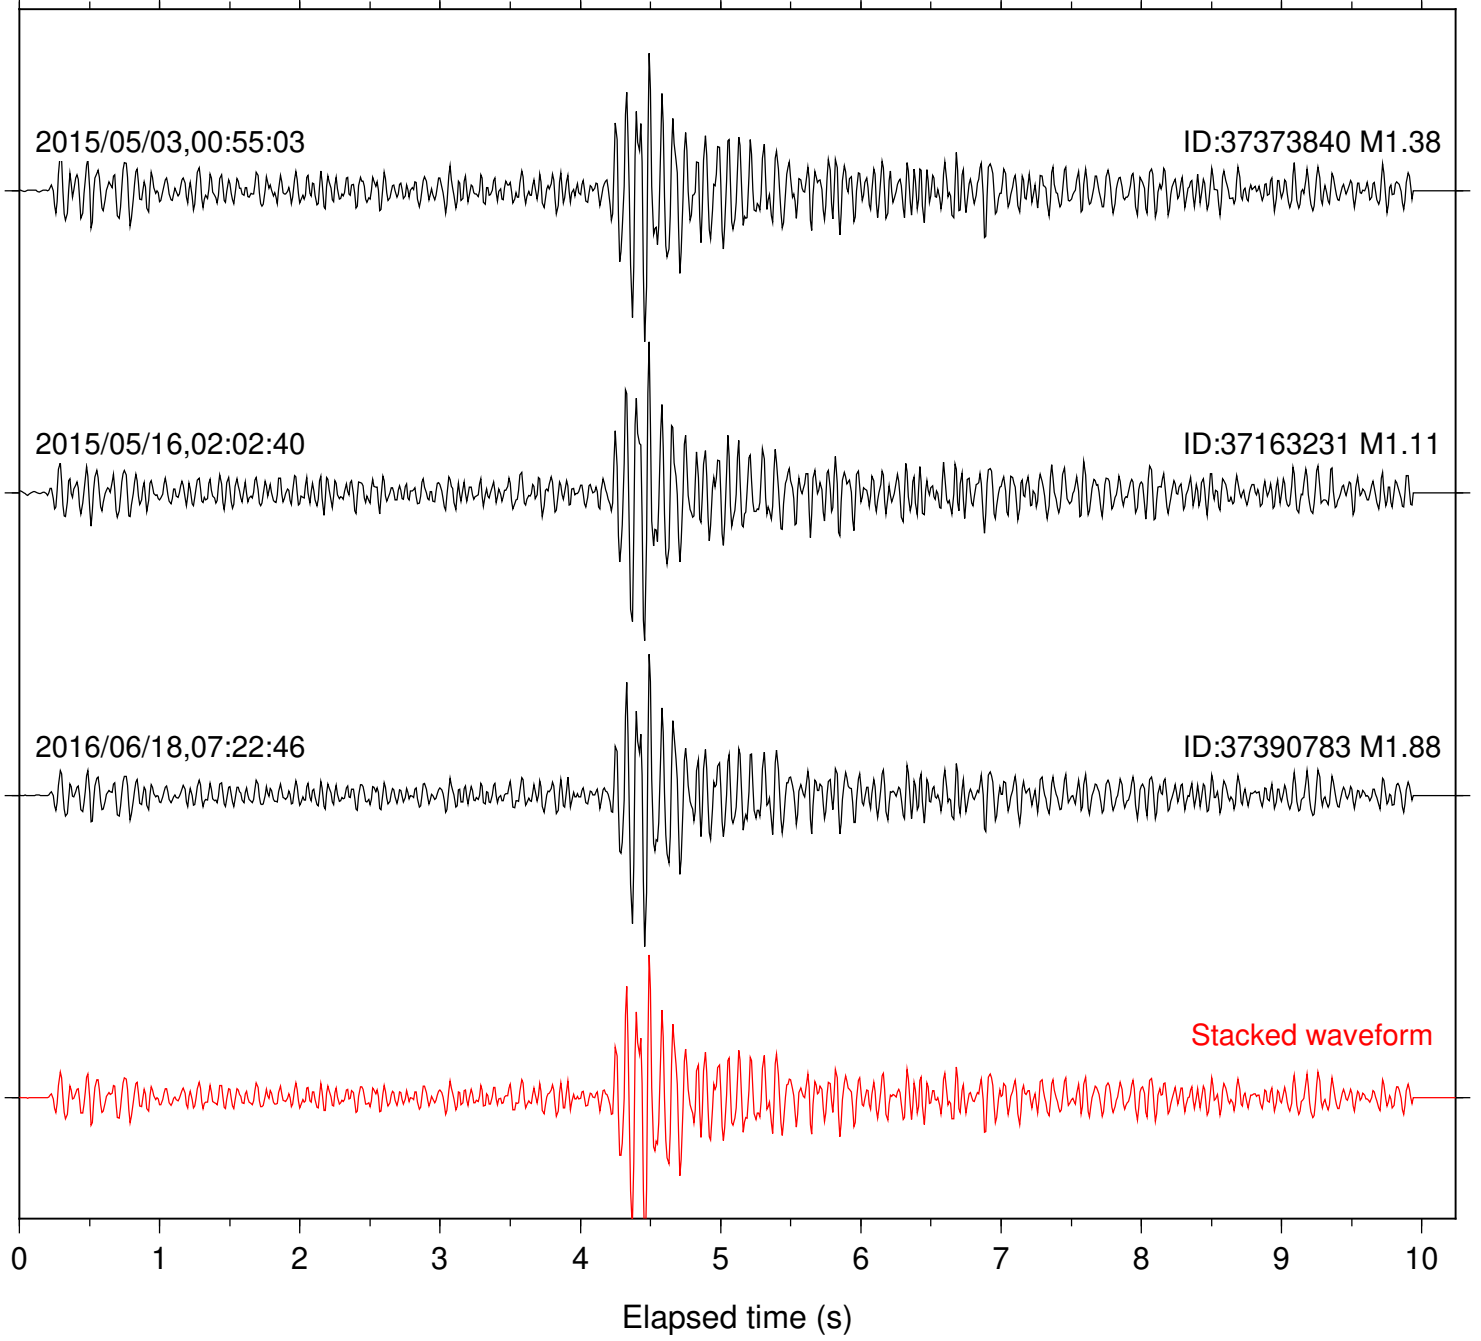

Station: B084 Com: EHZ

Focal depth: 8.46 km

Station: B087 Com: EHZ

Focal depth: 8.46 km

Station: B088 Com: EHZ

Focal depth: 8.46 km

Station: B093 Com: EHZ

Focal depth: 8.46 km

Station: B946 Com: EHZ

Focal depth: 8.46 km

Station: BAC Com: EHZ

Focal depth: 8.46 km

Station: DGR Com: HHZ

Focal depth: 8.46 km

Station: DNR Com: HHZ

Focal depth: 8.46 km

Station: FRD Com: HHZ

Focal depth: 8.46 km

Station: HMT2 Com: HHZ

Focal depth: 8.46 km

Station: LVA2 Com: HHZ

Focal depth: 8.46 km

Station: PFO Com: HHZ

Focal depth: 8.46 km

Station: POB2 Com: HHZ

Focal depth: 8.46 km

Station: RDM Com: HHZ

Focal depth: 8.46 km

Station: SND Com: HHZ

Focal depth: 8.46 km