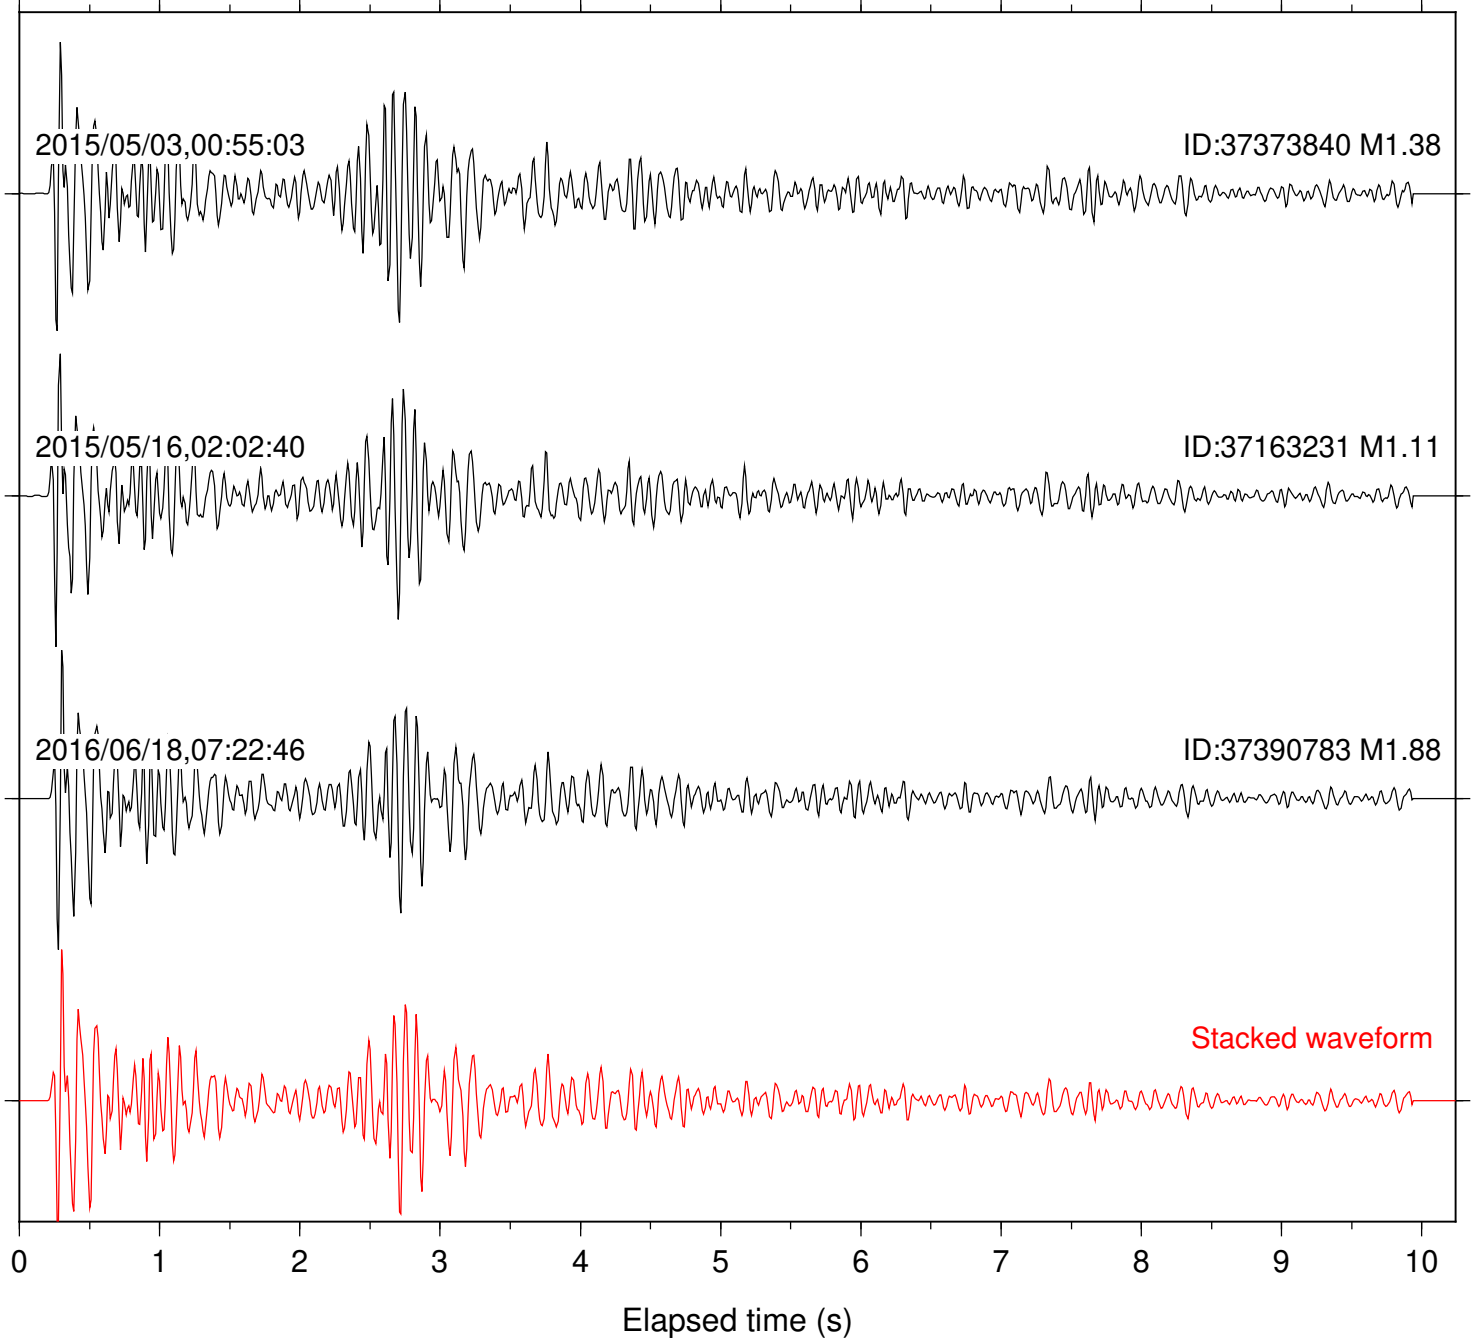

Station: B084 Com: EHZ

Focal depth: 8.46 km

Station: B087 Com: EHZ

Focal depth: 8.46 km

Station: B088 Com: EHZ

Focal depth: 8.46 km

Station: B093 Com: EHZ

Focal depth: 8.46 km

Station: B946 Com: EHZ

Focal depth: 8.46 km

Station: BAC Com: EHZ

Focal depth: 8.46 km

Station: DGR Com: HHZ

Focal depth: 8.46 km

Station: DNR Com: HHZ

Focal depth: 8.46 km

Station: FRD Com: HHZ

Focal depth: 8.46 km

Station: HMT2 Com: HHZ

Focal depth: 8.46 km

Station: LVA2 Com: HHZ

Focal depth: 8.46 km

Station: PFO Com: HHZ

Focal depth: 8.46 km

Station: POB2 Com: HHZ

Focal depth: 8.46 km

Station: RDM Com: HHZ

Focal depth: 8.46 km

Station: SND Com: HHZ

Focal depth: 8.46 km