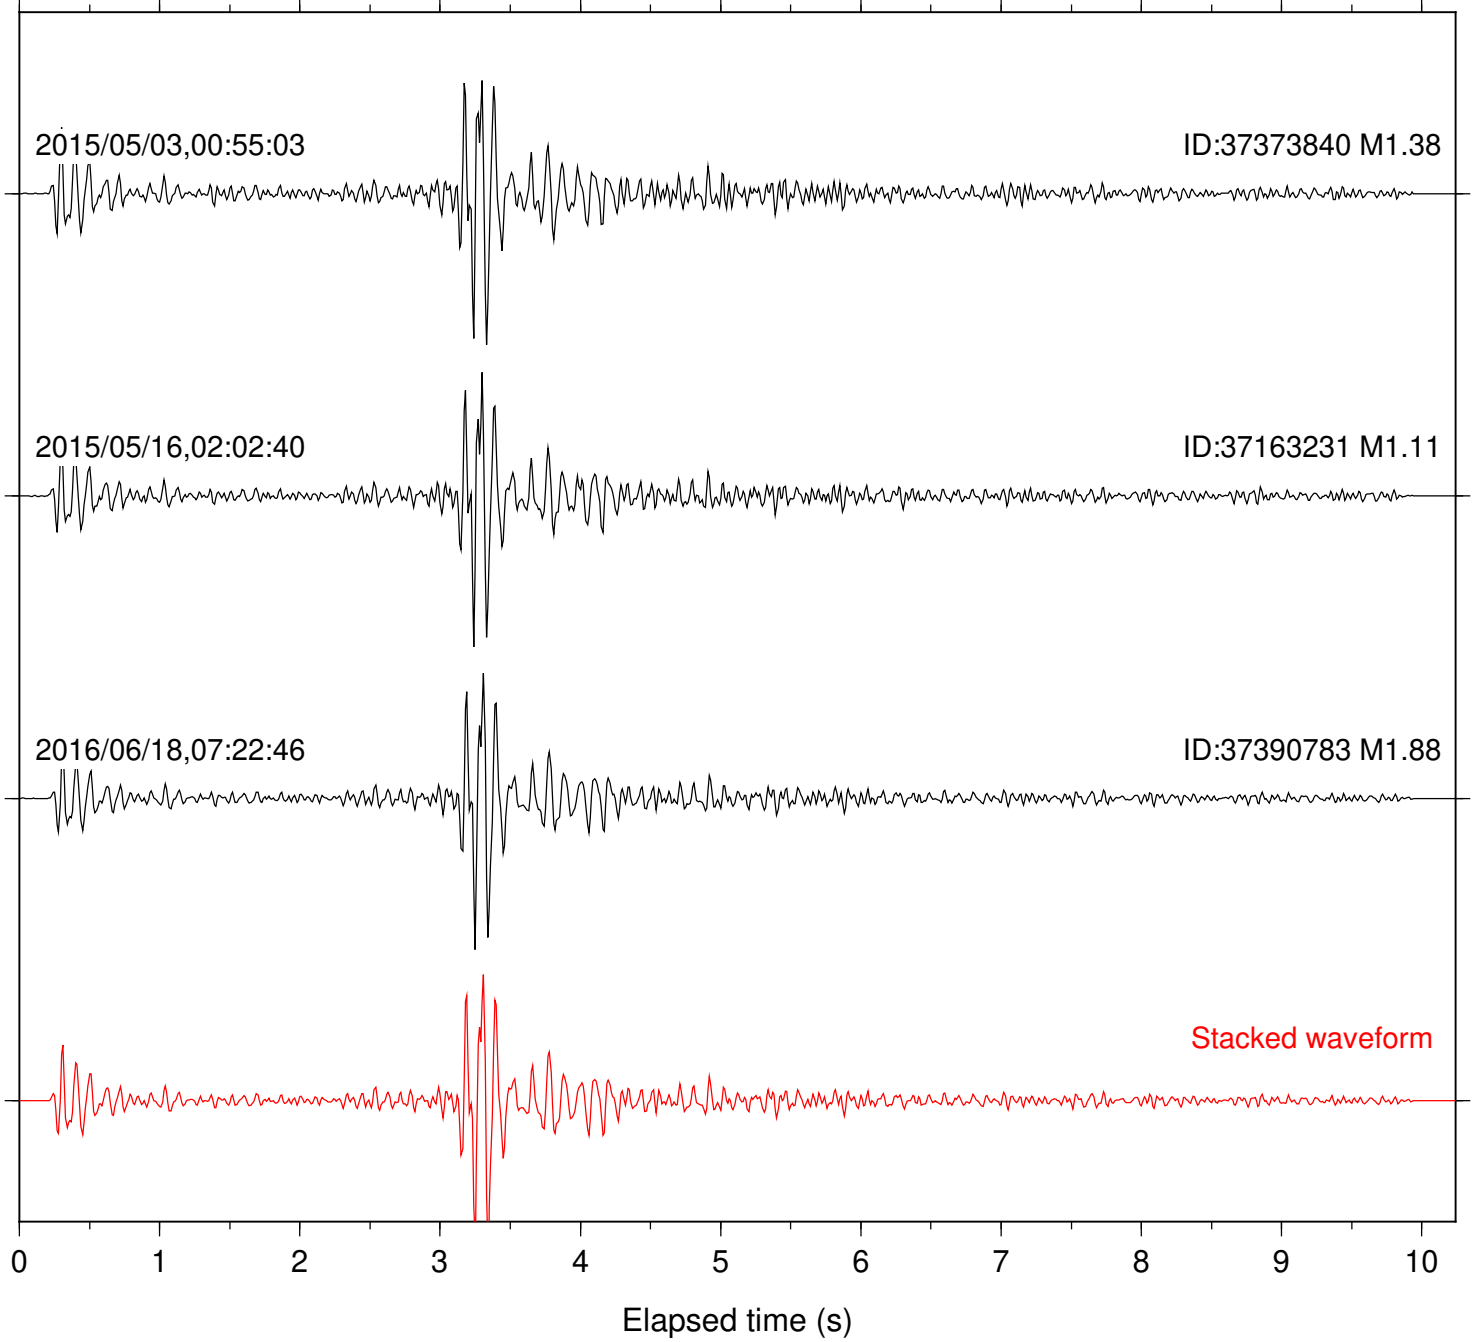

Station: B084 Com: EHZ

Focal depth: 8.46 km

Station: B087 Com: EHZ

Focal depth: 8.46 km

Station: B088 Com: EHZ

Focal depth: 8.46 km

Station: B093 Com: EHZ

Focal depth: 8.46 km

Station: B946 Com: EHZ

Focal depth: 8.46 km

Station: BAC Com: EHZ

Focal depth: 8.46 km

Station: DGR Com: HHZ

Focal depth: 8.46 km

Station: DNR Com: HHZ

Focal depth: 8.46 km

Station: FRD Com: HHZ

Focal depth: 8.46 km

Station: HMT2 Com: HHZ

Focal depth: 8.46 km

Station: LVA2 Com: HHZ

Focal depth: 8.46 km

Station: PFO Com: HHZ

Focal depth: 8.46 km

Station: POB2 Com: HHZ

Focal depth: 8.46 km

Station: RDM Com: HHZ

Focal depth: 8.46 km

Station: SND Com: HHZ

Focal depth: 8.46 km