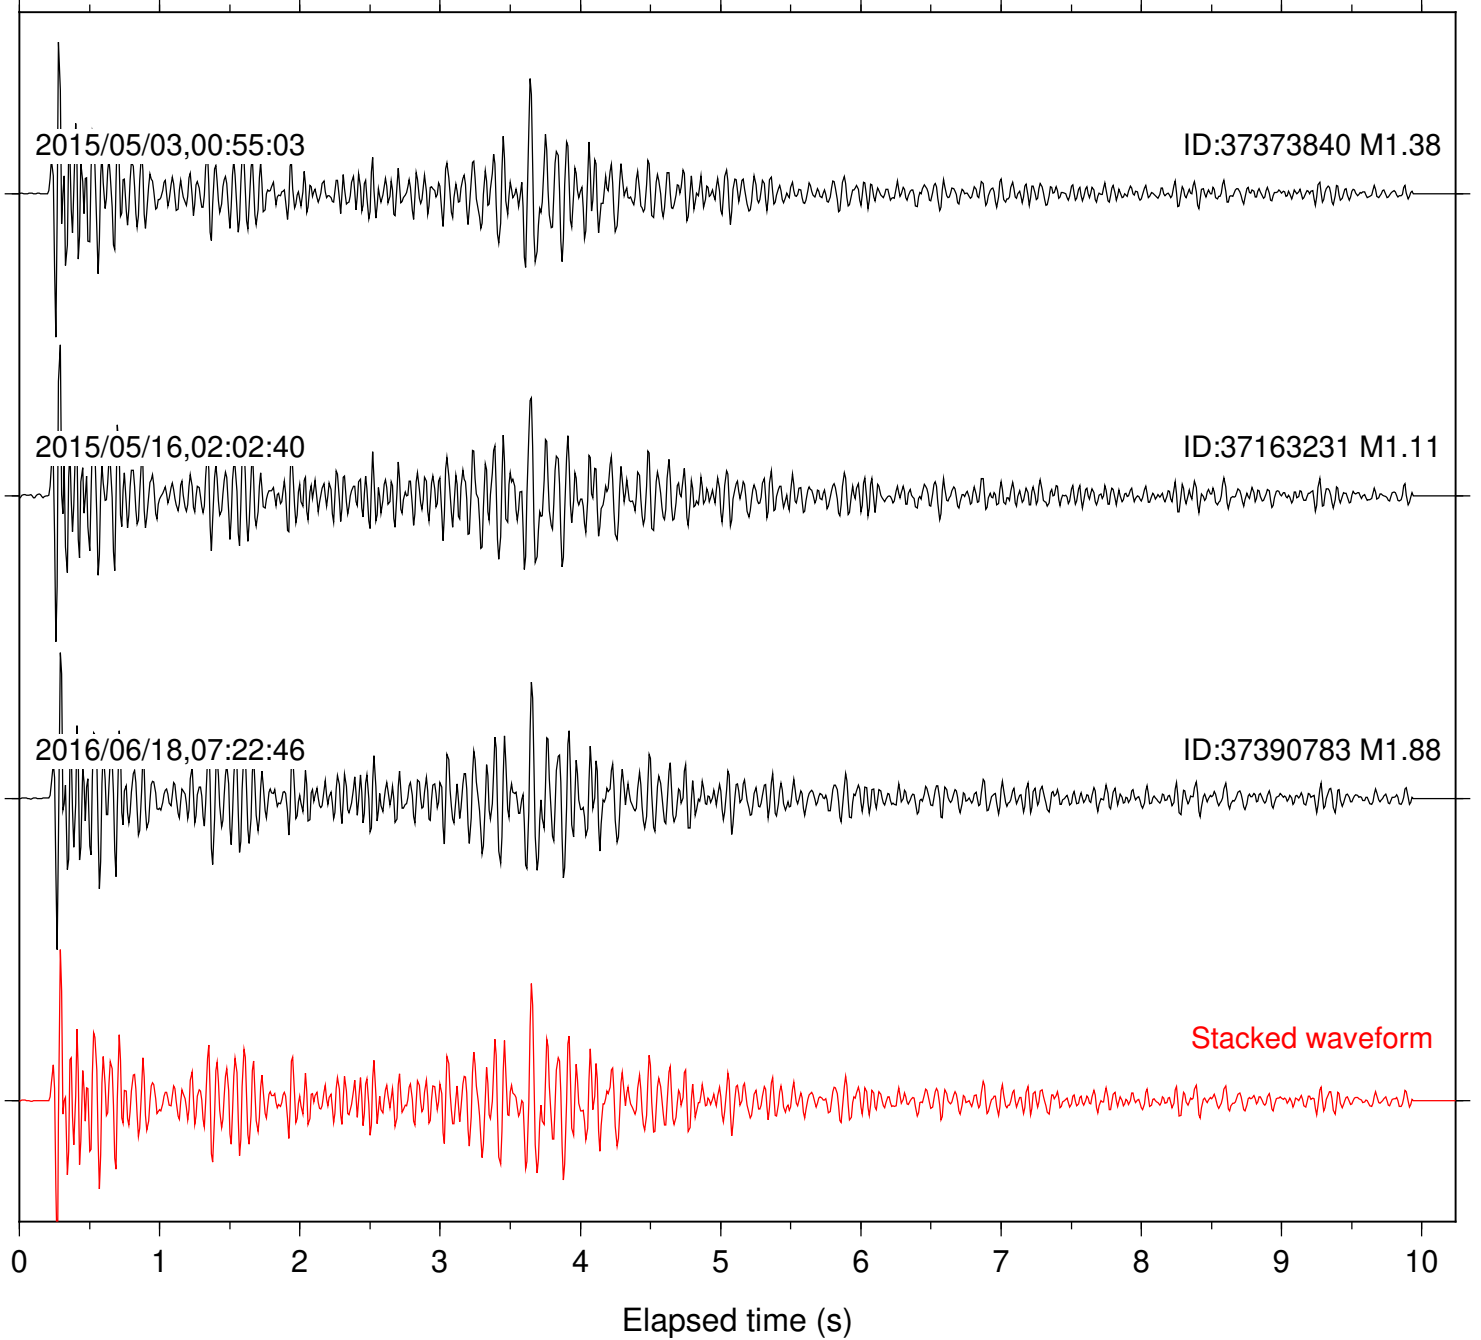

Station: B084 Com: EHZ

Focal depth: 8.46 km

Station: B087 Com: EHZ

Focal depth: 8.46 km

Station: B088 Com: EHZ

Focal depth: 8.46 km

Station: B093 Com: EHZ

Focal depth: 8.46 km

Station: B946 Com: EHZ

Focal depth: 8.46 km

Station: BAC Com: EHZ

Focal depth: 8.46 km

Station: DGR Com: HHZ

Focal depth: 8.46 km

Station: DNR Com: HHZ

Focal depth: 8.46 km

Station: FRD Com: HHZ

Focal depth: 8.46 km

Station: HMT2 Com: HHZ

Focal depth: 8.46 km

Station: LVA2 Com: HHZ

Focal depth: 8.46 km

Station: PFO Com: HHZ

Focal depth: 8.46 km

Station: POB2 Com: HHZ

Focal depth: 8.46 km

Station: RDM Com: HHZ

Focal depth: 8.46 km

Station: SND Com: HHZ

Focal depth: 8.46 km