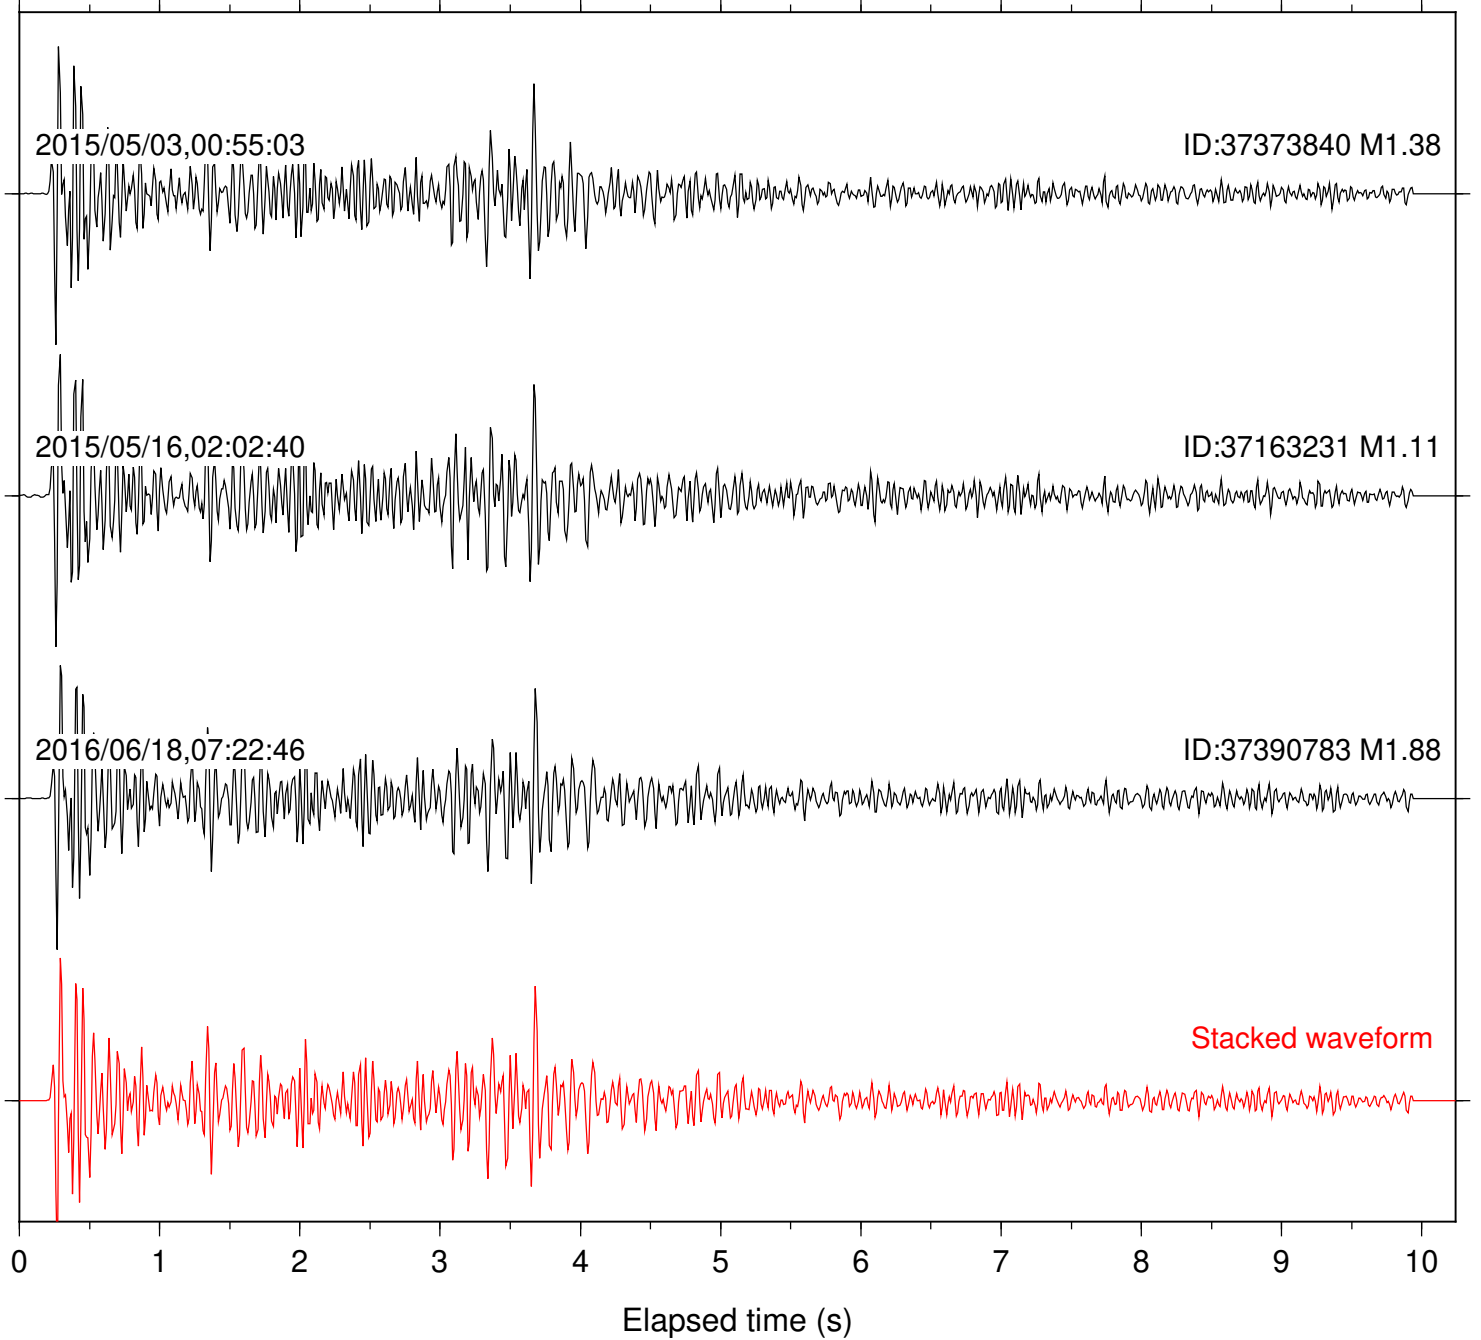

Station: B084 Com: EHZ

Focal depth: 8.46 km

Station: B087 Com: EHZ

Focal depth: 8.46 km

Station: B088 Com: EHZ

Focal depth: 8.46 km

Station: B093 Com: EHZ

Focal depth: 8.46 km

Station: B946 Com: EHZ

Focal depth: 8.46 km

Station: BAC Com: EHZ

Focal depth: 8.46 km

Station: DGR Com: HHZ

Focal depth: 8.46 km

Station: DNR Com: HHZ

Focal depth: 8.46 km

Station: FRD Com: HHZ

Focal depth: 8.46 km

Station: HMT2 Com: HHZ

Focal depth: 8.46 km

Station: LVA2 Com: HHZ

Focal depth: 8.46 km

Station: PFO Com: HHZ

Focal depth: 8.46 km

Station: POB2 Com: HHZ

Focal depth: 8.46 km

Station: RDM Com: HHZ

Focal depth: 8.46 km

Station: SND Com: HHZ

Focal depth: 8.46 km