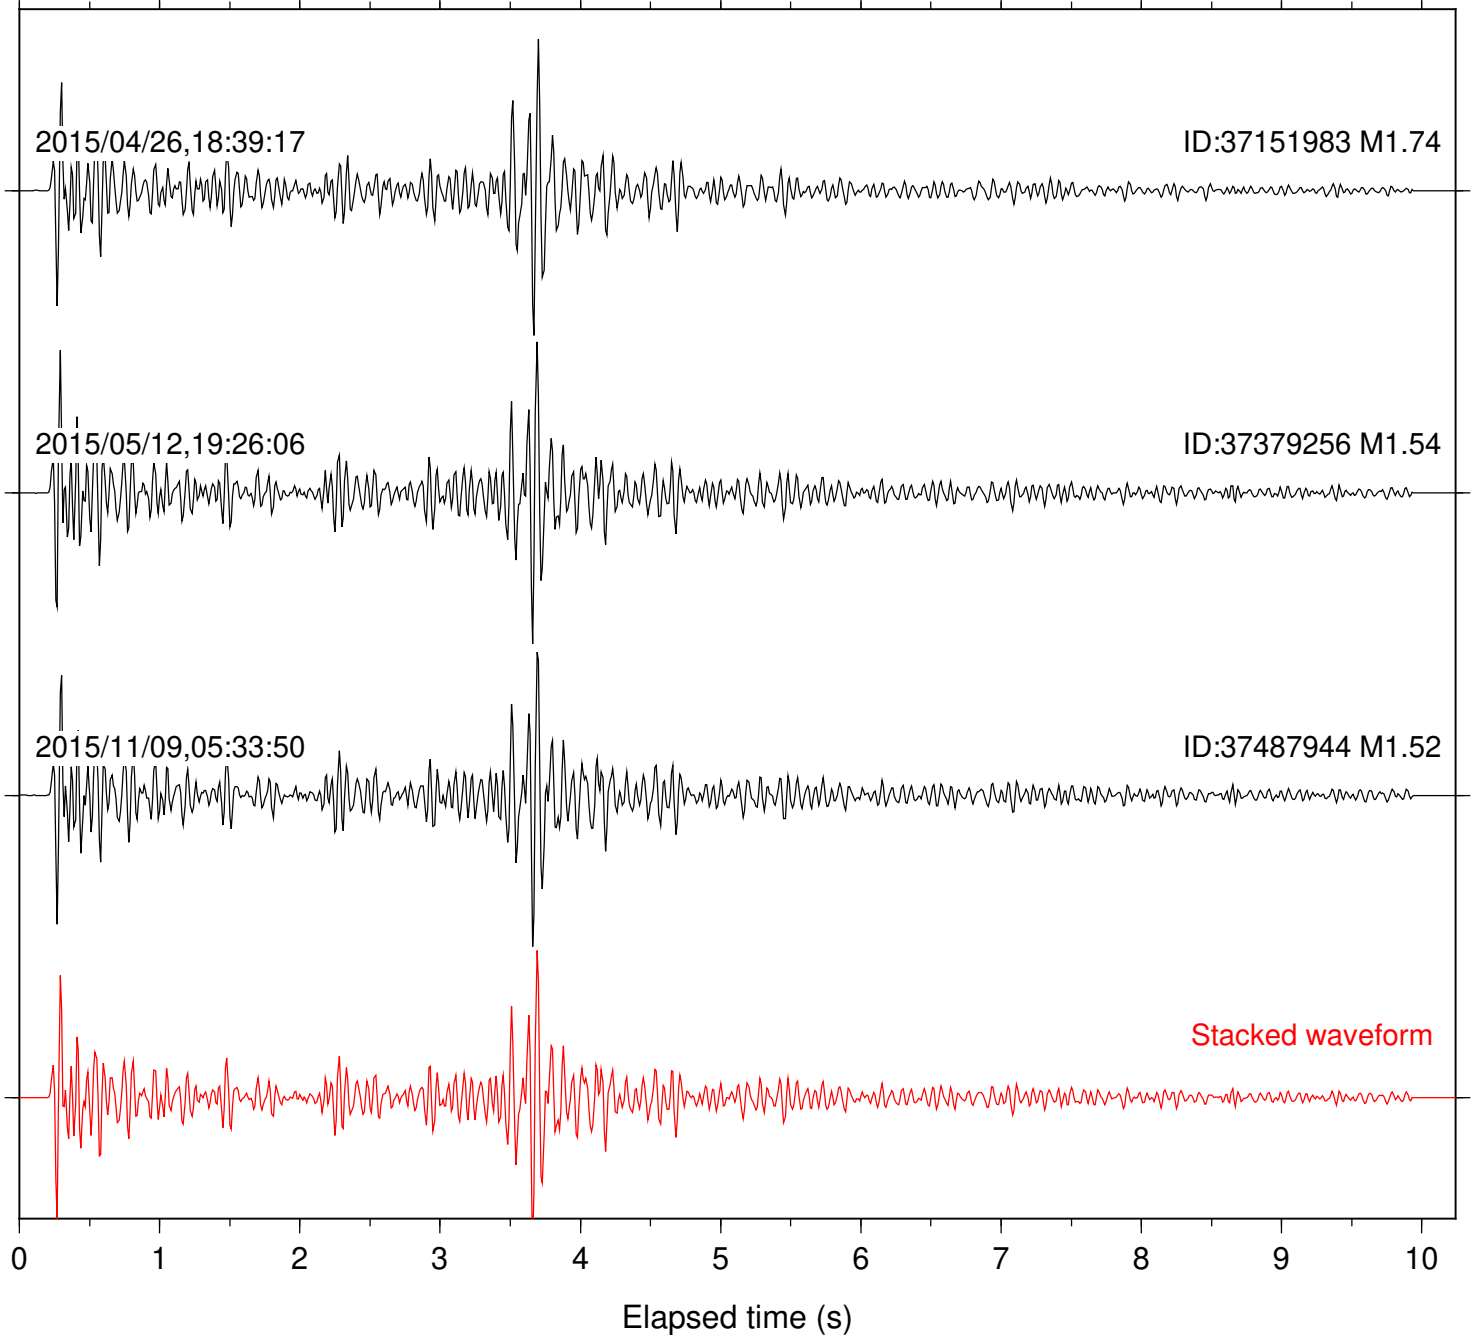

Station: B081 Com: EHZ

Focal depth: 8.33 km

Station: B082 Com: EHZ

Focal depth: 8.33 km

Station: B084 Com: EHZ

Focal depth: 8.33 km

Station: B086 Com: EHZ

Focal depth: 8.33 km

Station: B087 Com: EHZ

Focal depth: 8.33 km

Station: B088 Com: EHZ

Focal depth: 8.33 km

Station: B093 Com: EHZ

Focal depth: 8.33 km

Station: B946 Com: EHZ

Focal depth: 8.33 km

Focal depth: 8.33 km

Station: BZN Com: HHZ

Focal depth: 8.33 km

2015/04/26,18:39:17

ID:37151983 M1.74

2015/05/12,19:26:06

ID:37379256 M1.54

2015/11/09,05:33:50

Station: RRSP Com: HHZ

Focal depth: 8.33 km

Station: SMER Com: HHZ

Focal depth: 8.33 km

Station: SND Com: HHZ

Focal depth: 8.33 km

Station: WMC Com: HHZ

Focal depth: 8.30 km