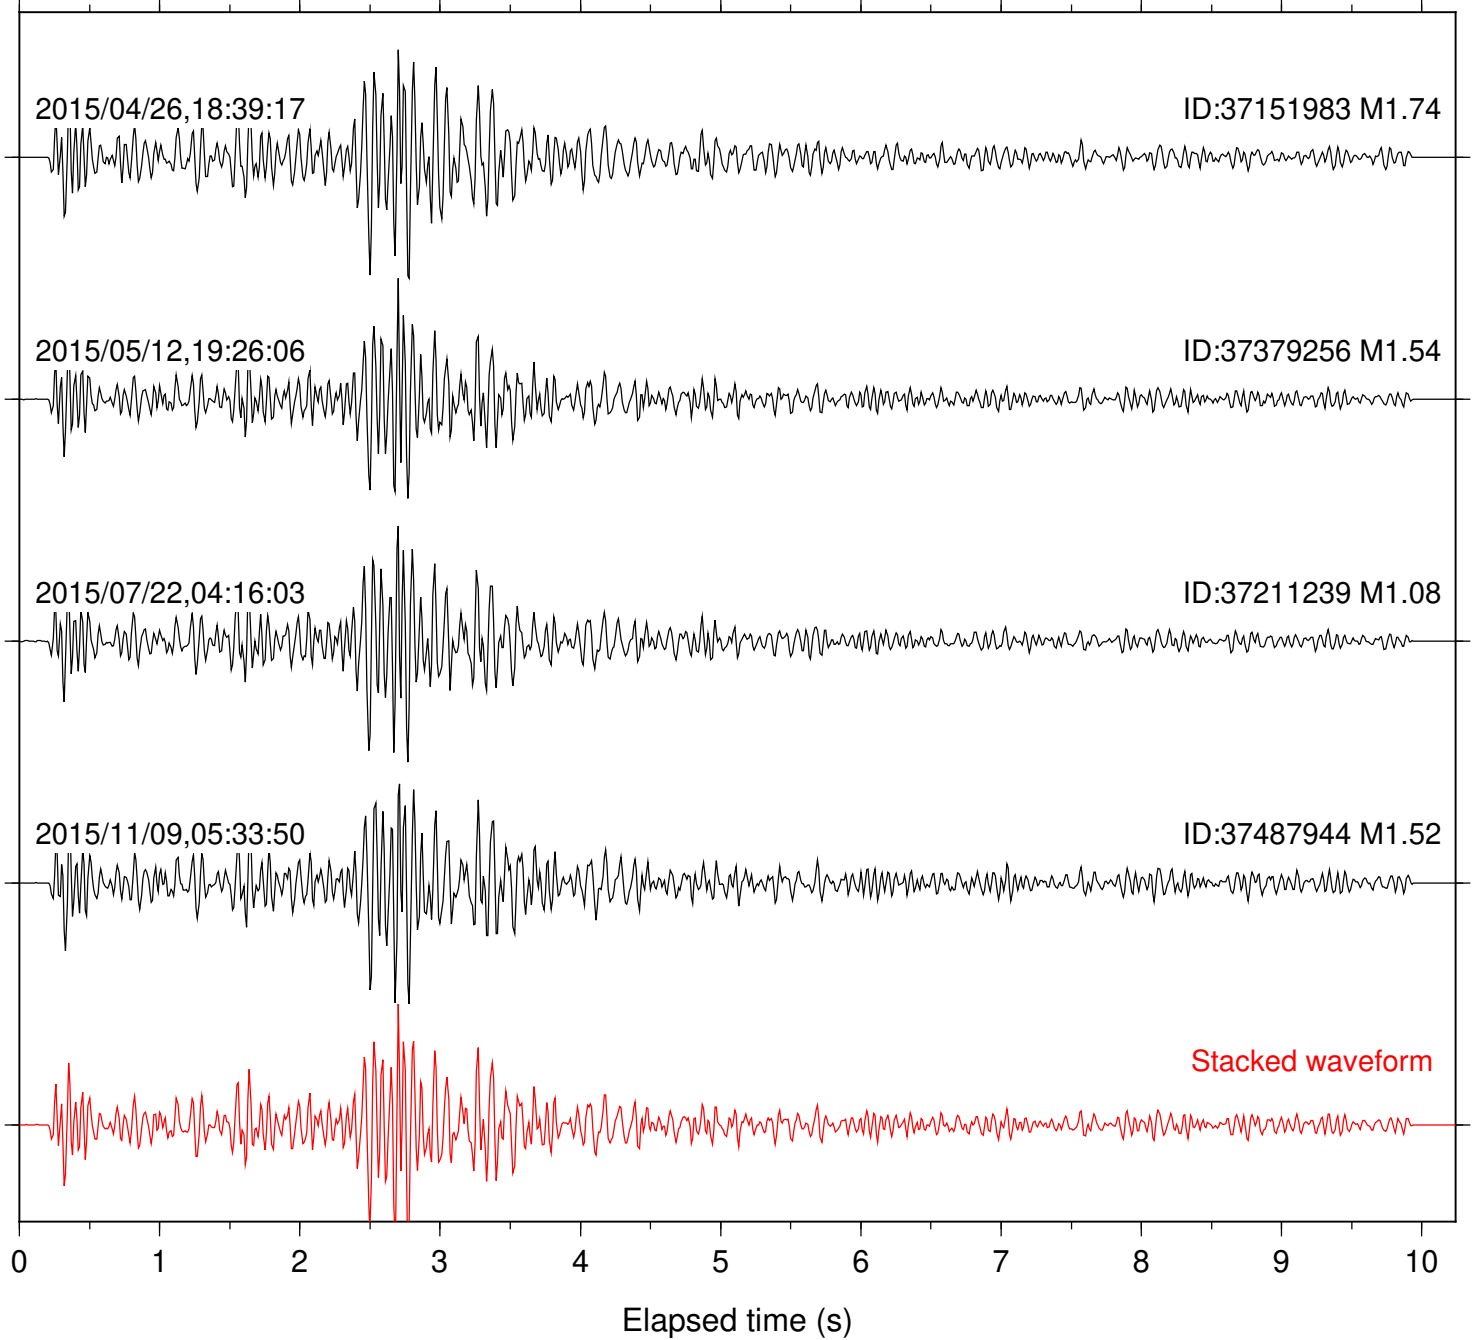

Station: B081 Com: EHZ

Focal depth: 8.33 km

Station: B082 Com: EHZ

Focal depth: 8.33 km

Station: B084 Com: EHZ

Focal depth: 8.33 km

Station: B086 Com: EHZ

Focal depth: 8.33 km

Station: B087 Com: EHZ

Focal depth: 8.33 km

Station: B088 Com: EHZ

Focal depth: 8.33 km

Station: B093 Com: EHZ

Focal depth: 8.33 km

Station: B946 Com: EHZ

Focal depth: 8.33 km

Focal depth: 8.33 km

Station: BZN Com: HHZ

Focal depth: 8.33 km

2015/04/26,18:39:17

ID:37151983 M1.74

2015/05/12,19:26:06

ID:37379256 M1.54

2015/11/09,05:33:50

Station: RRSP Com: HHZ

Focal depth: 8.33 km

Station: SMER Com: HHZ

Focal depth: 8.33 km

Station: SND Com: HHZ

Focal depth: 8.33 km

Station: WMC Com: HHZ

Focal depth: 8.30 km