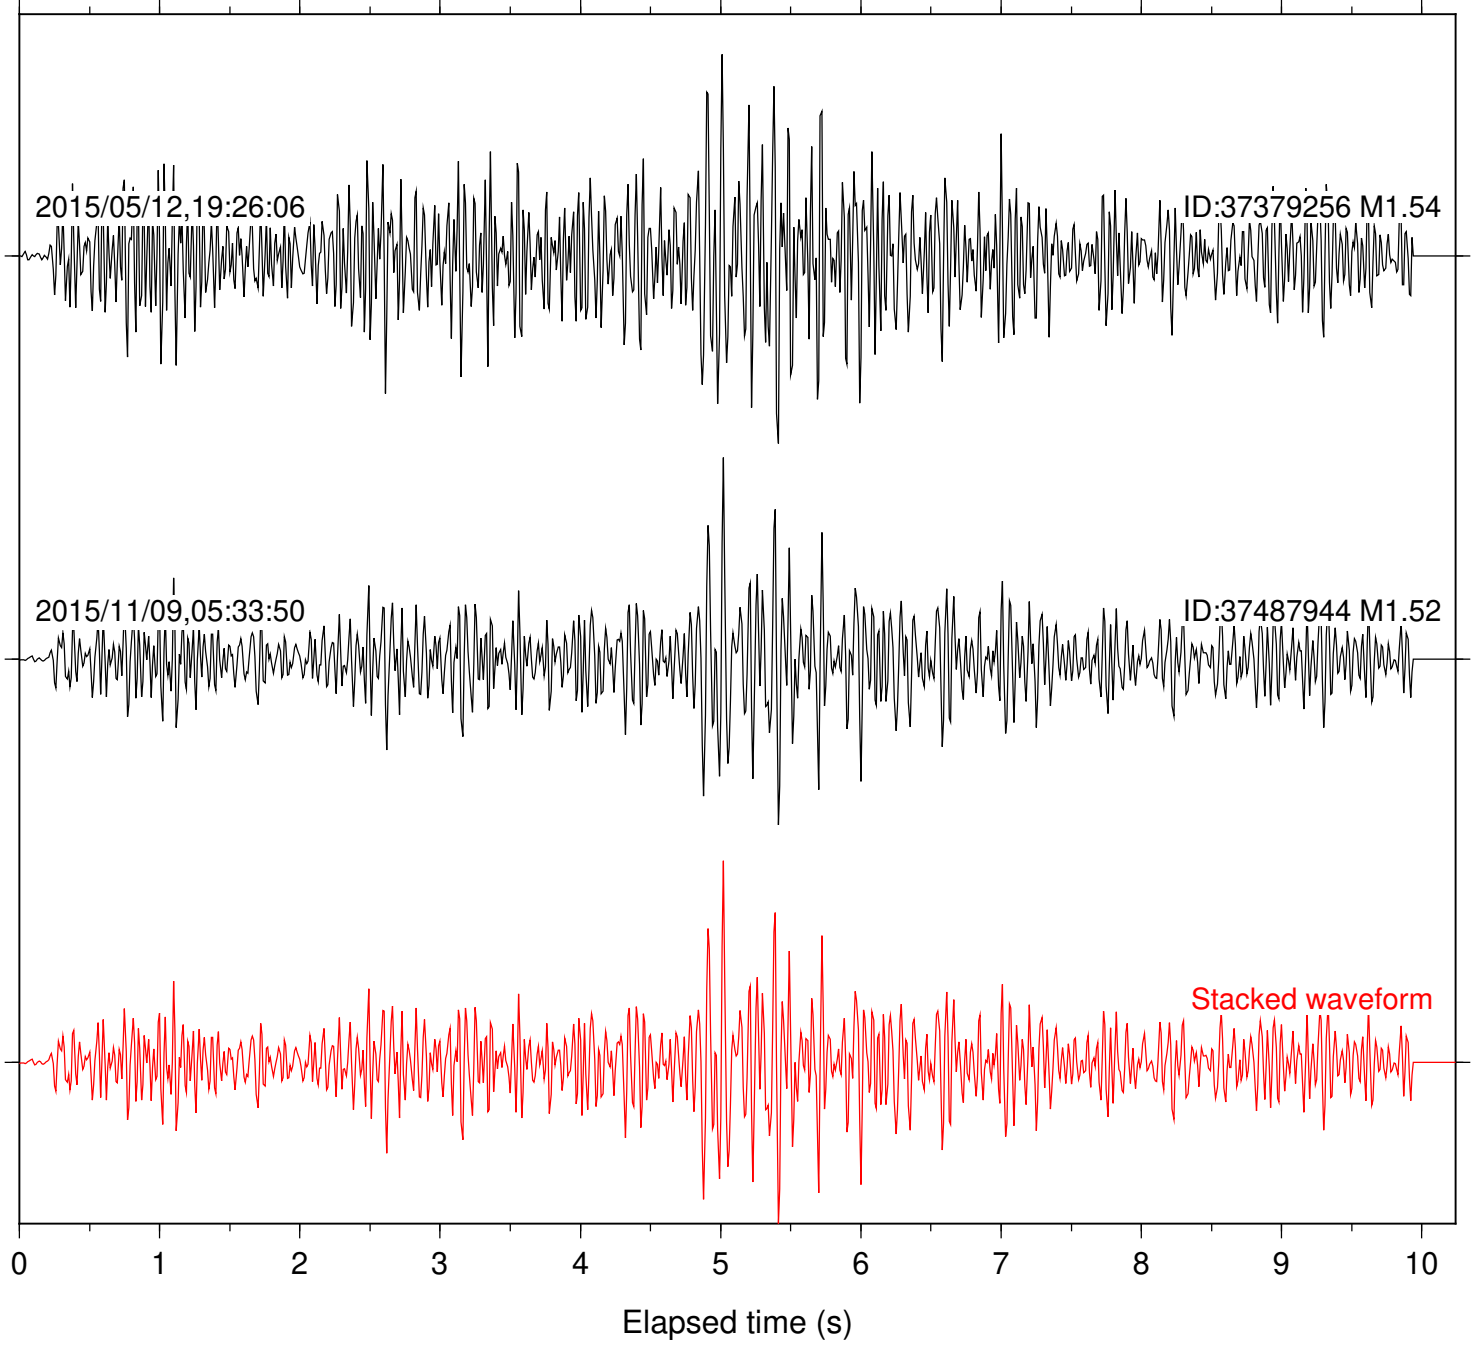

Station: DNR Com: HHZ

Focal depth: 8.33 km

Station: FRD Com: HHZ

Focal depth: 8.33 km

Station: HMT2 Com: HHZ

Focal depth: 8.33 km

Station: KNW Com: HHZ

Focal depth: 8.33 km

Station: PFO Com: HHZ

Focal depth: 8.33 km

Station: PLM Com: HHZ

Focal depth: 8.33 km

Station: POB2 Com: HHZ

Focal depth: 8.33 km

Station: RDM Com: HHZ

Focal depth: 8.33 km

Station: RRSP Com: HHZ

Focal depth: 8.33 km

Station: SMER Com: HHZ

Focal depth: 8.33 km

Station: SND Com: HHZ

Focal depth: 8.33 km

Station: WMC Com: HHZ

Focal depth: 8.30 km