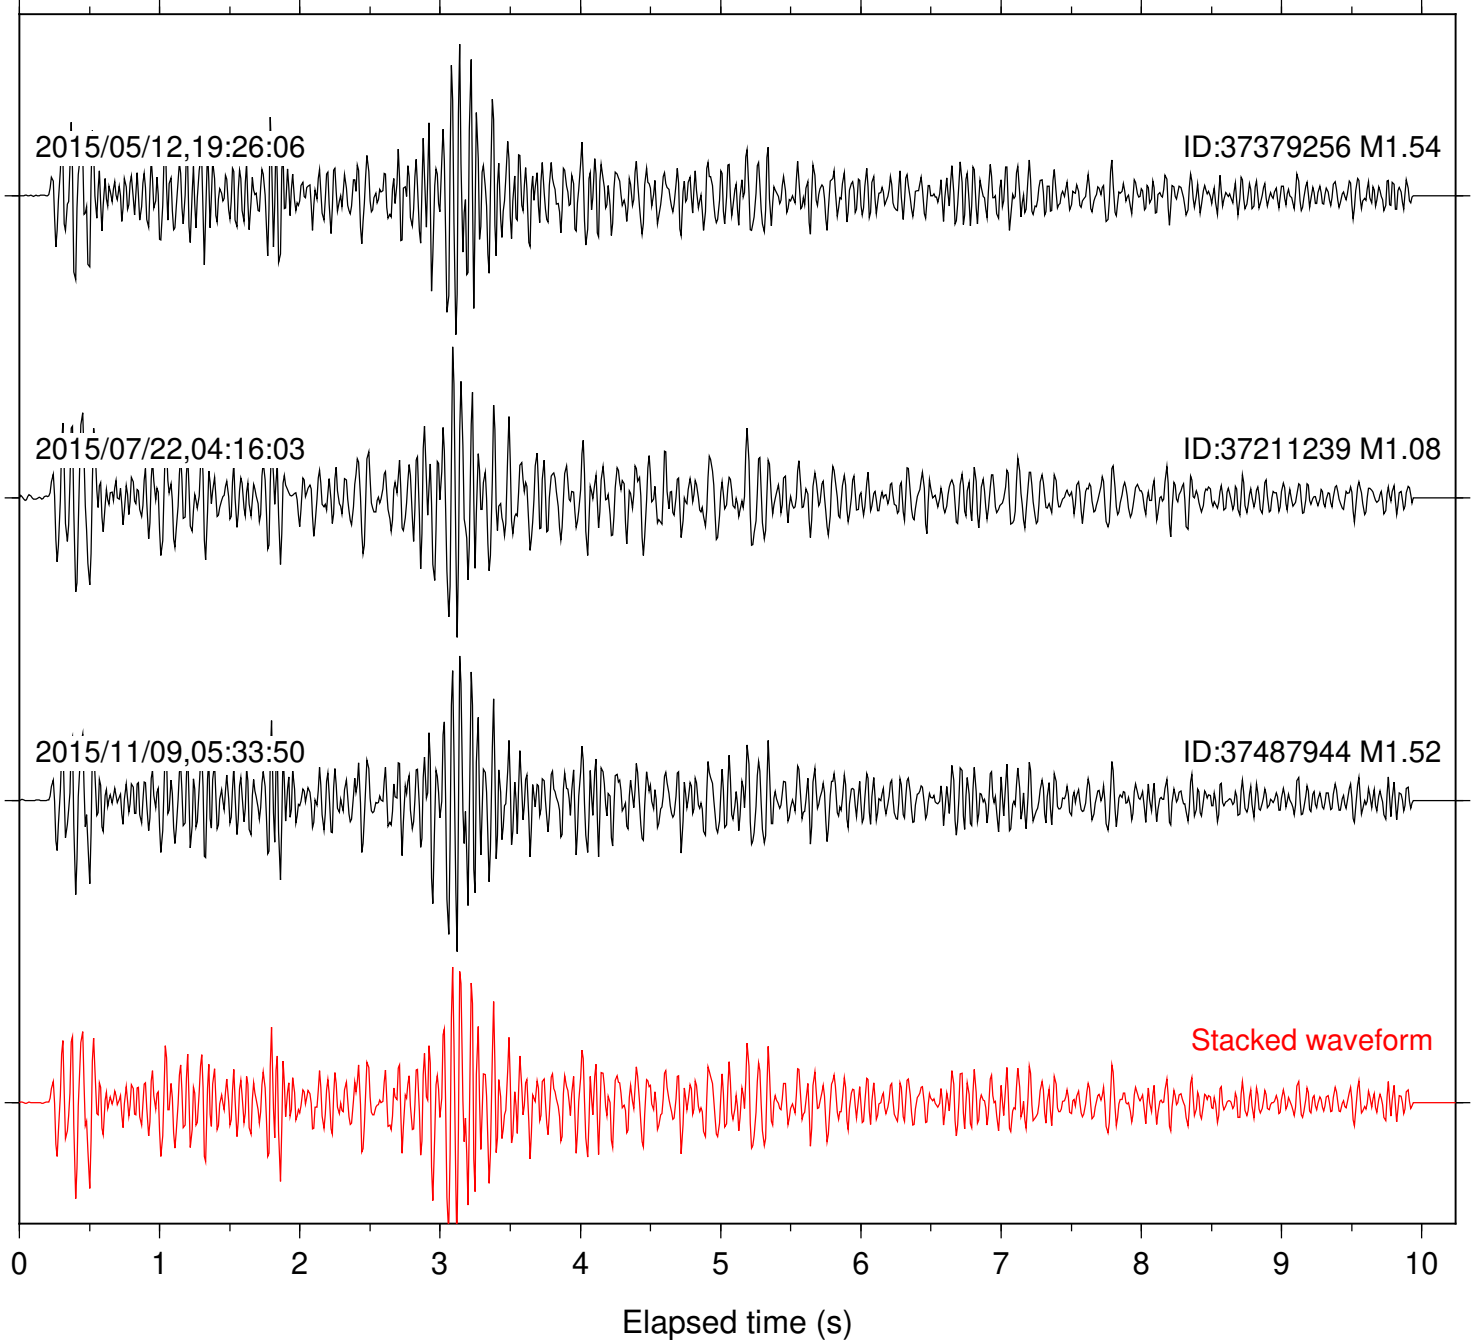

Station: B081 Com: EHZ

Focal depth: 8.33 km

Station: B082 Com: EHZ

Focal depth: 8.33 km

Station: B084 Com: EHZ

Focal depth: 8.33 km

Station: B086 Com: EHZ

Focal depth: 8.33 km

Station: B087 Com: EHZ

Focal depth: 8.33 km

Station: B088 Com: EHZ

Focal depth: 8.33 km

Station: B093 Com: EHZ

Focal depth: 8.33 km

Station: B946 Com: EHZ

Focal depth: 8.33 km

Focal depth: 8.33 km

Station: BZN Com: HHZ

Focal depth: 8.33 km

2015/04/26,18:39:17

ID:37151983 M1.74

2015/05/12,19:26:06

ID:37379256 M1.54

2015/11/09,05:33:50

Station: RRSP Com: HHZ

Focal depth: 8.33 km

Station: SMER Com: HHZ

Focal depth: 8.33 km

Station: SND Com: HHZ

Focal depth: 8.33 km

Station: WMC Com: HHZ

Focal depth: 8.30 km