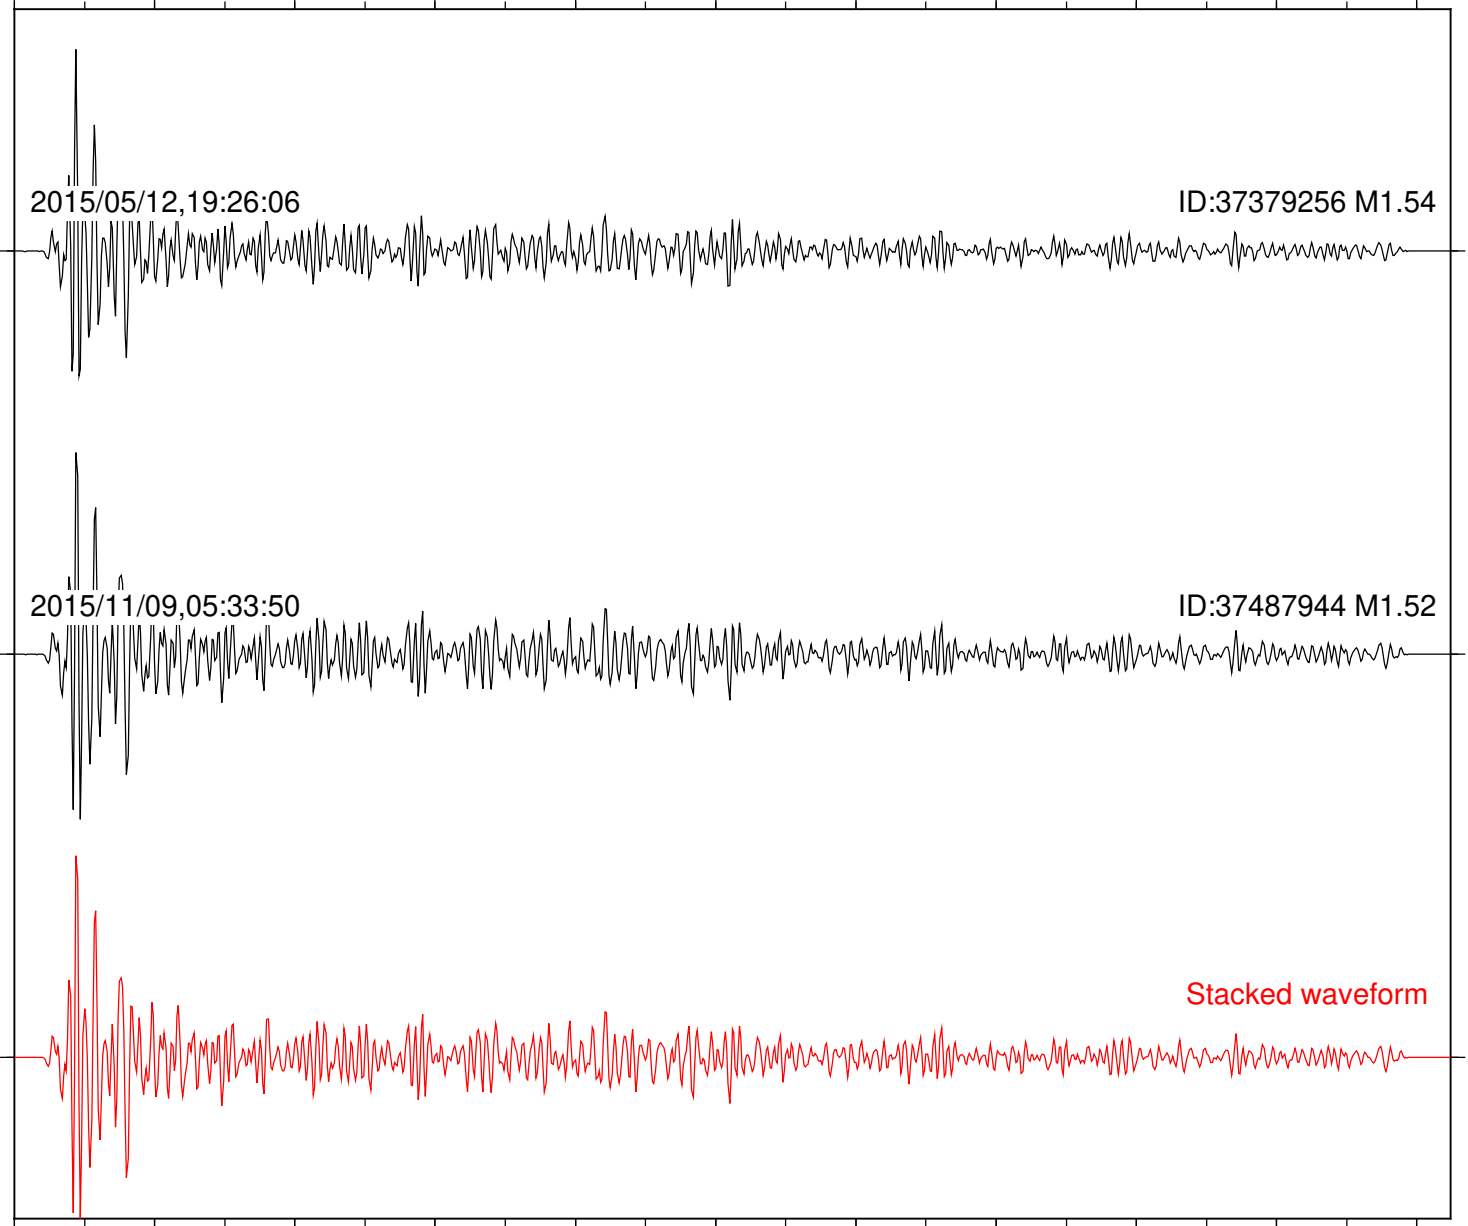

Station: B946 Com: EHZ

Focal depth: 8.33 km

2015/05/12,19:26:06

ID:37379256 M1.54

2015/11/09,05:33:50

ID:37487944 M1.52

Stacked waveform

0 1 2 3 4 5 6 7 8 9 10

Elapsed time (s)