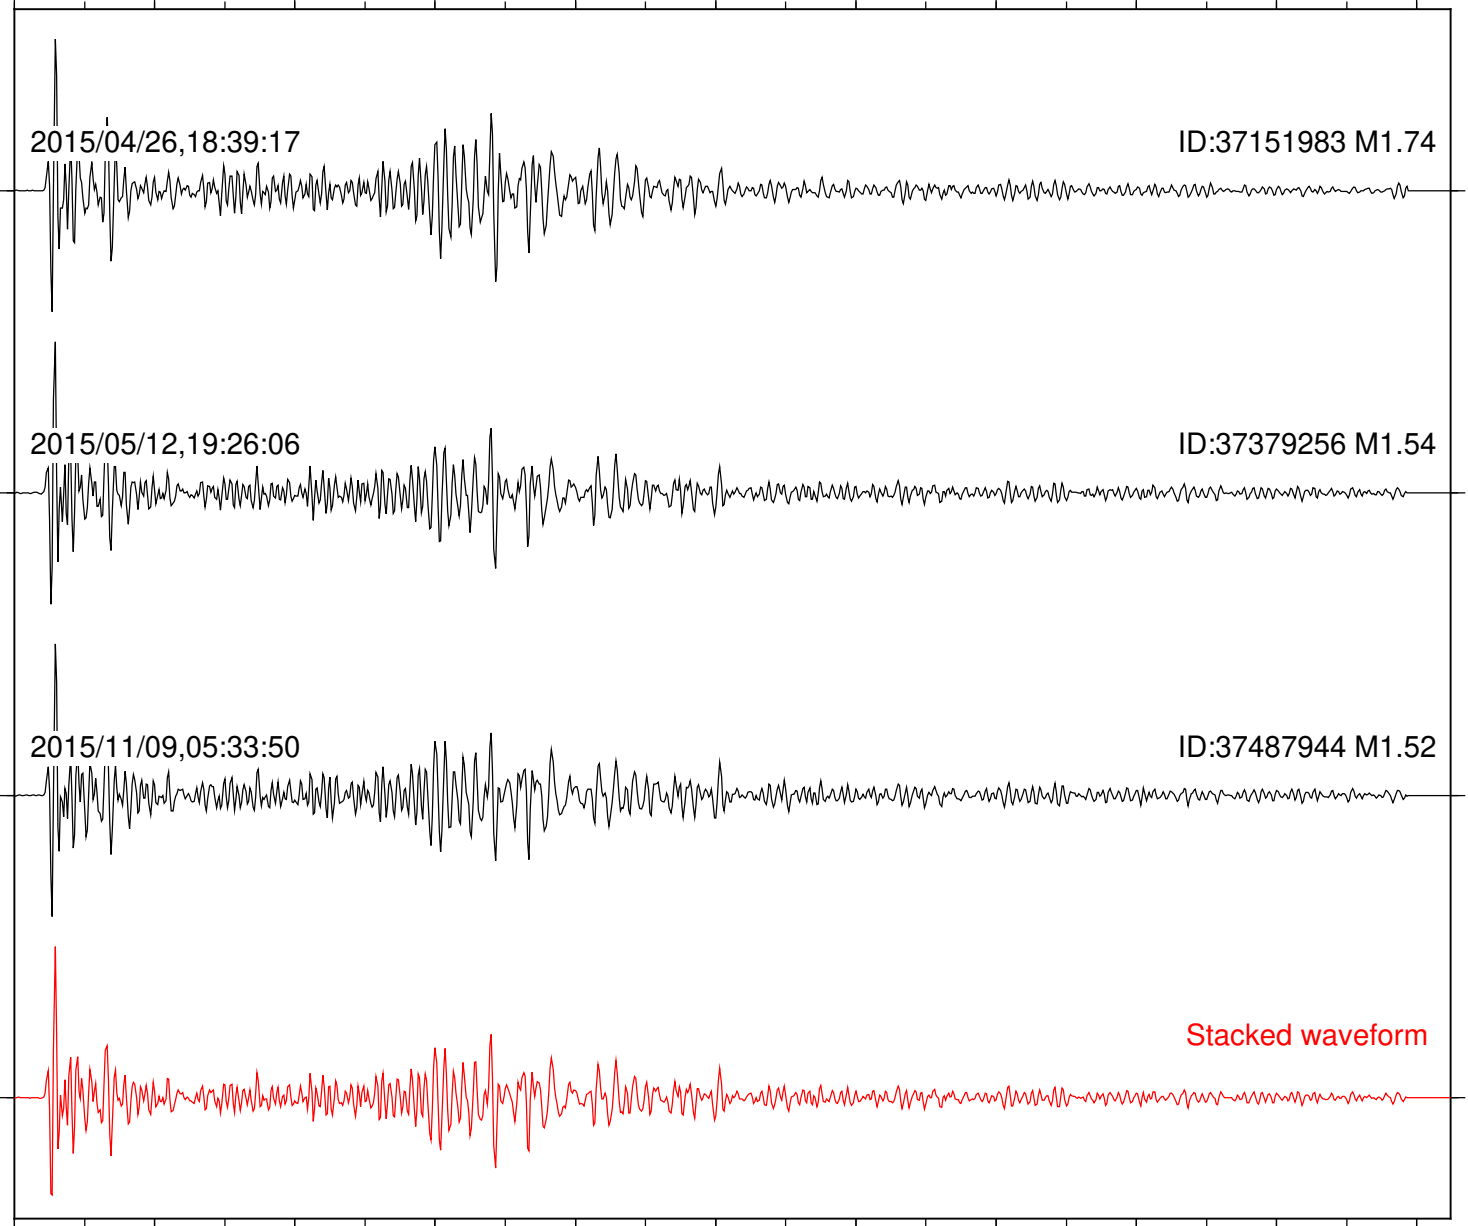

Focal depth: 8.33 km

Station: BZN Com: HHZ

Focal depth: 8.33 km

2015/04/26,18:39:17

ID:37151983 M1.74

2015/05/12,19:26:06

ID:37379256 M1.54

2015/11/09,05:33:50

ID:37487944 M1.52

Stacked waveform

0 1 2 3 4 5 6 7 8 9 10

Elapsed time (s)

Station: CRY Com: HHZ

Focal depth: 8.33 km

Station: DGR Com: HHZ

Focal depth: 8.33 km

Station: DNR Com: HHZ

Focal depth: 8.33 km

Station: FRD Com: HHZ

Focal depth: 8.33 km

Station: HMT2 Com: HHZ

Focal depth: 8.33 km

Station: KNW Com: HHZ

Focal depth: 8.33 km