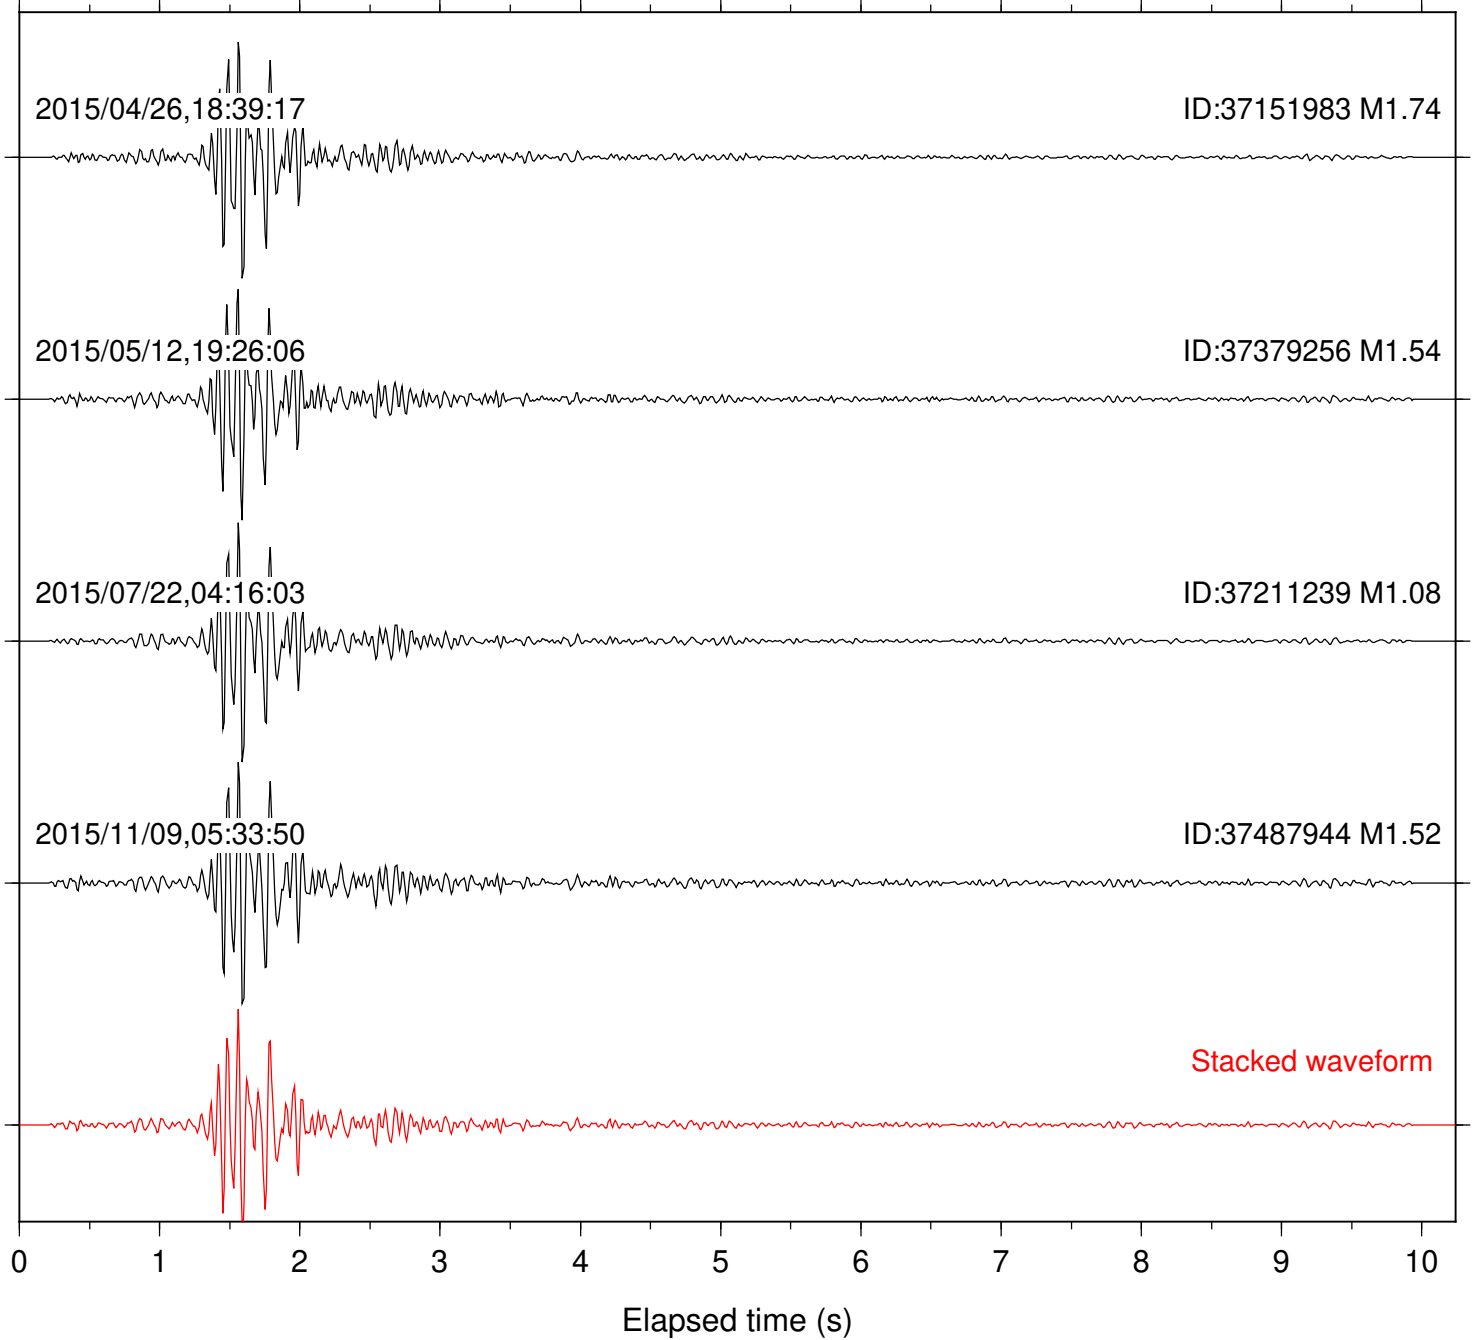

Station: B081 Com: EHZ

Focal depth: 8.33 km

Station: B082 Com: EHZ

Focal depth: 8.33 km

Station: B084 Com: EHZ

Focal depth: 8.33 km

Station: B086 Com: EHZ

Focal depth: 8.33 km

Station: B087 Com: EHZ

Focal depth: 8.33 km

Station: B088 Com: EHZ

Focal depth: 8.33 km

Station: B093 Com: EHZ

Focal depth: 8.33 km

Station: B946 Com: EHZ

Focal depth: 8.33 km

Focal depth: 8.33 km

Station: BZN Com: HHZ

Focal depth: 8.33 km

2015/04/26,18:39:17

ID:37151983 M1.74

2015/05/12,19:26:06

ID:37379256 M1.54

2015/11/09,05:33:50

Station: DNR Com: HHZ

Focal depth: 8.33 km

Station: FRD Com: HHZ

Focal depth: 8.33 km

Station: HMT2 Com: HHZ

Focal depth: 8.33 km

Station: KNW Com: HHZ

Focal depth: 8.33 km