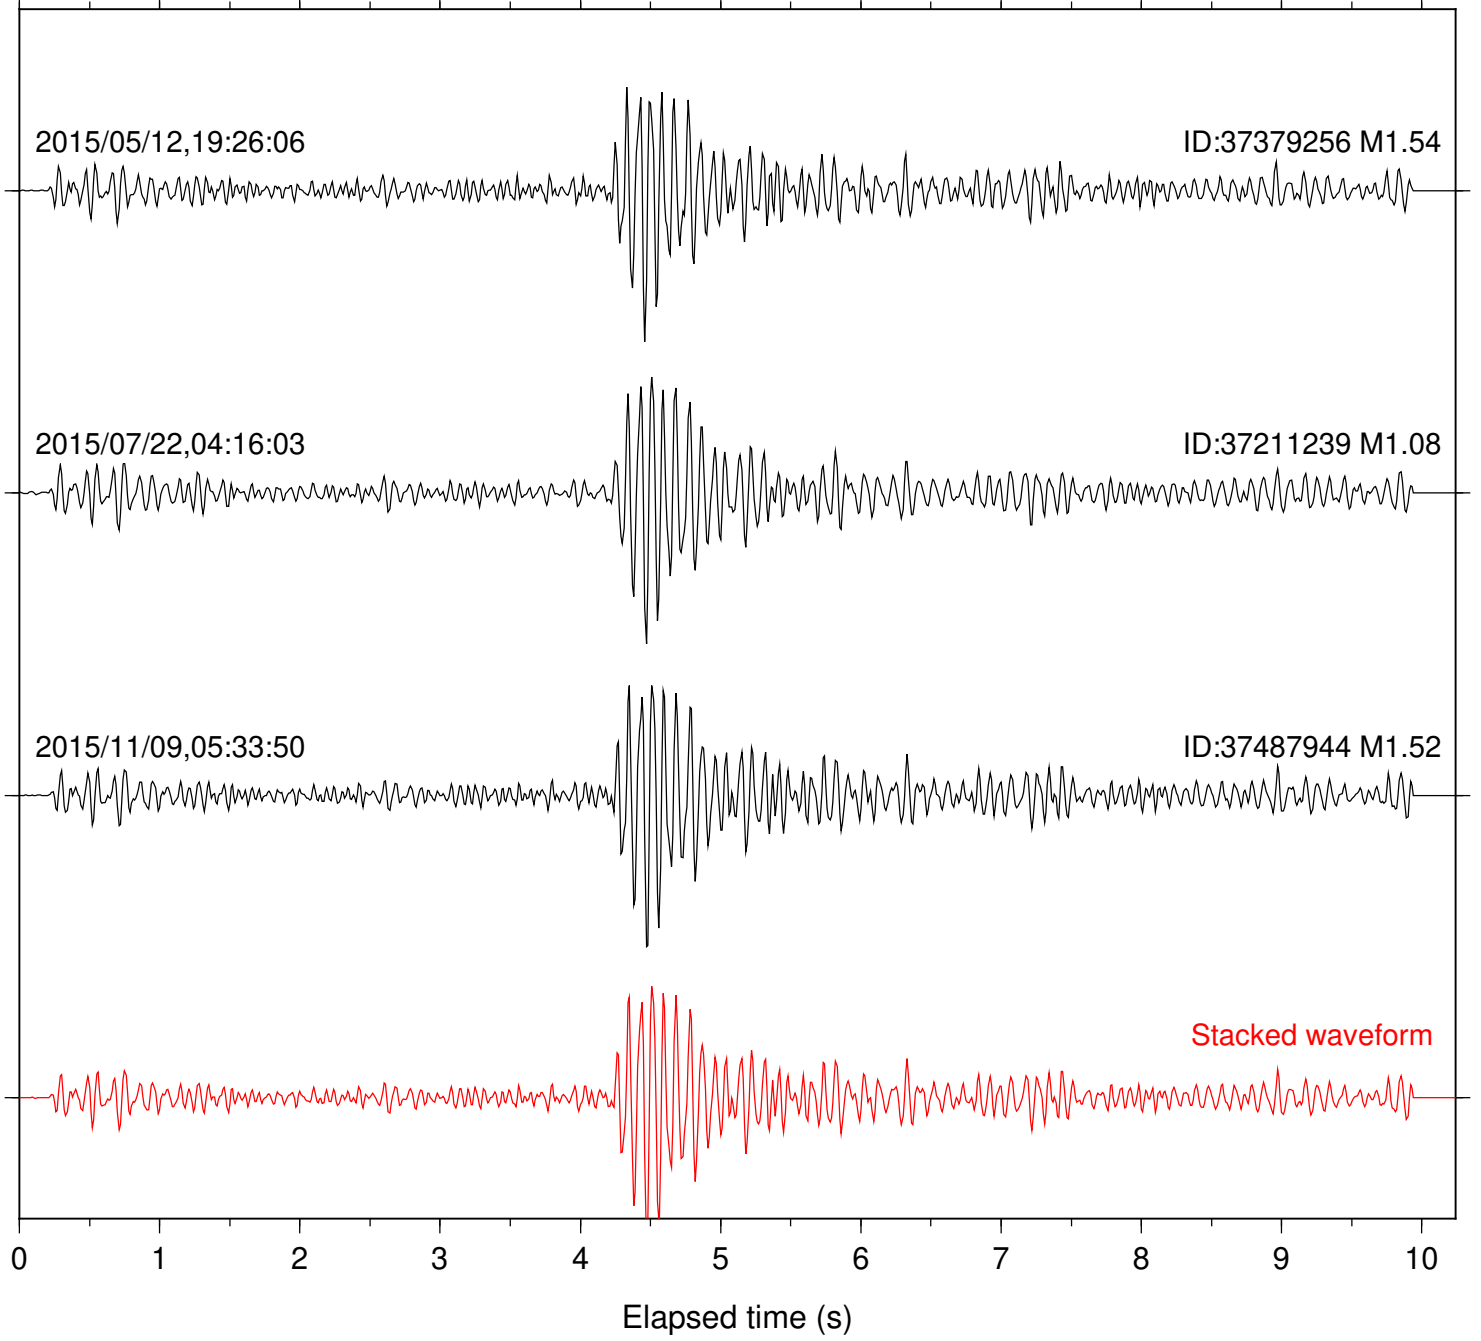

Station: B081 Com: EHZ

Focal depth: 8.33 km

Station: B082 Com: EHZ

Focal depth: 8.33 km

Station: B084 Com: EHZ

Focal depth: 8.33 km

Station: B086 Com: EHZ

Focal depth: 8.33 km

Station: B087 Com: EHZ

Focal depth: 8.33 km

Station: B088 Com: EHZ

Focal depth: 8.33 km

Station: B093 Com: EHZ

Focal depth: 8.33 km

Station: B946 Com: EHZ

Focal depth: 8.33 km

Focal depth: 8.33 km

Station: BZN Com: HHZ

Focal depth: 8.33 km

2015/04/26,18:39:17

ID:37151983 M1.74

2015/05/12,19:26:06

ID:37379256 M1.54

2015/11/09,05:33:50

Station: RRSP Com: HHZ

Focal depth: 8.33 km

Station: SMER Com: HHZ

Focal depth: 8.33 km

Station: SND Com: HHZ

Focal depth: 8.33 km

Station: WMC Com: HHZ

Focal depth: 8.30 km