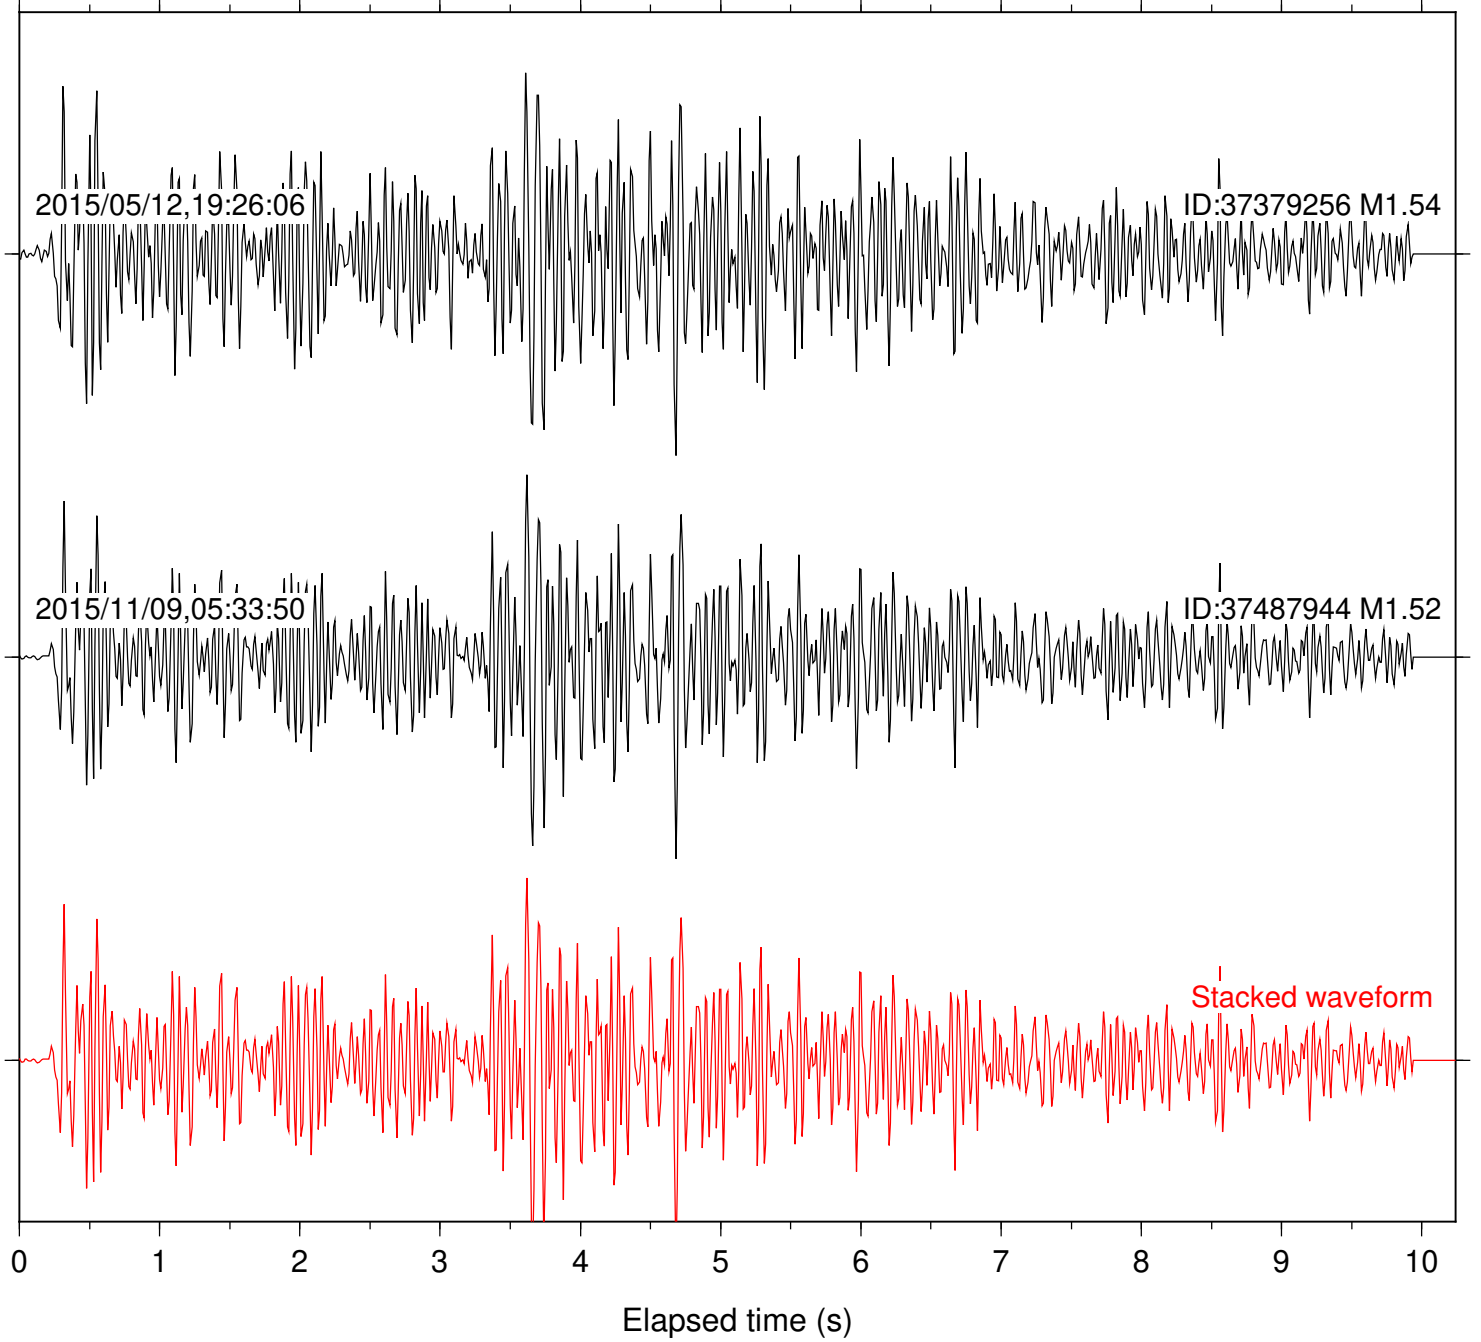

Station: B081 Com: EHZ

Focal depth: 8.33 km

Station: B082 Com: EHZ

Focal depth: 8.33 km

Station: B084 Com: EHZ

Focal depth: 8.33 km

Station: B086 Com: EHZ

Focal depth: 8.33 km

Station: B087 Com: EHZ

Focal depth: 8.33 km

Station: B088 Com: EHZ

Focal depth: 8.33 km

Station: B093 Com: EHZ

Focal depth: 8.33 km

Station: B946 Com: EHZ

Focal depth: 8.33 km

Focal depth: 8.33 km

Station: BZN Com: HHZ

Focal depth: 8.33 km

2015/04/26,18:39:17

ID:37151983 M1.74

2015/05/12,19:26:06

ID:37379256 M1.54

2015/11/09,05:33:50

Station: RRSP Com: HHZ

Focal depth: 8.33 km

Station: SMER Com: HHZ

Focal depth: 8.33 km

Station: SND Com: HHZ

Focal depth: 8.33 km

Station: WMC Com: HHZ

Focal depth: 8.30 km