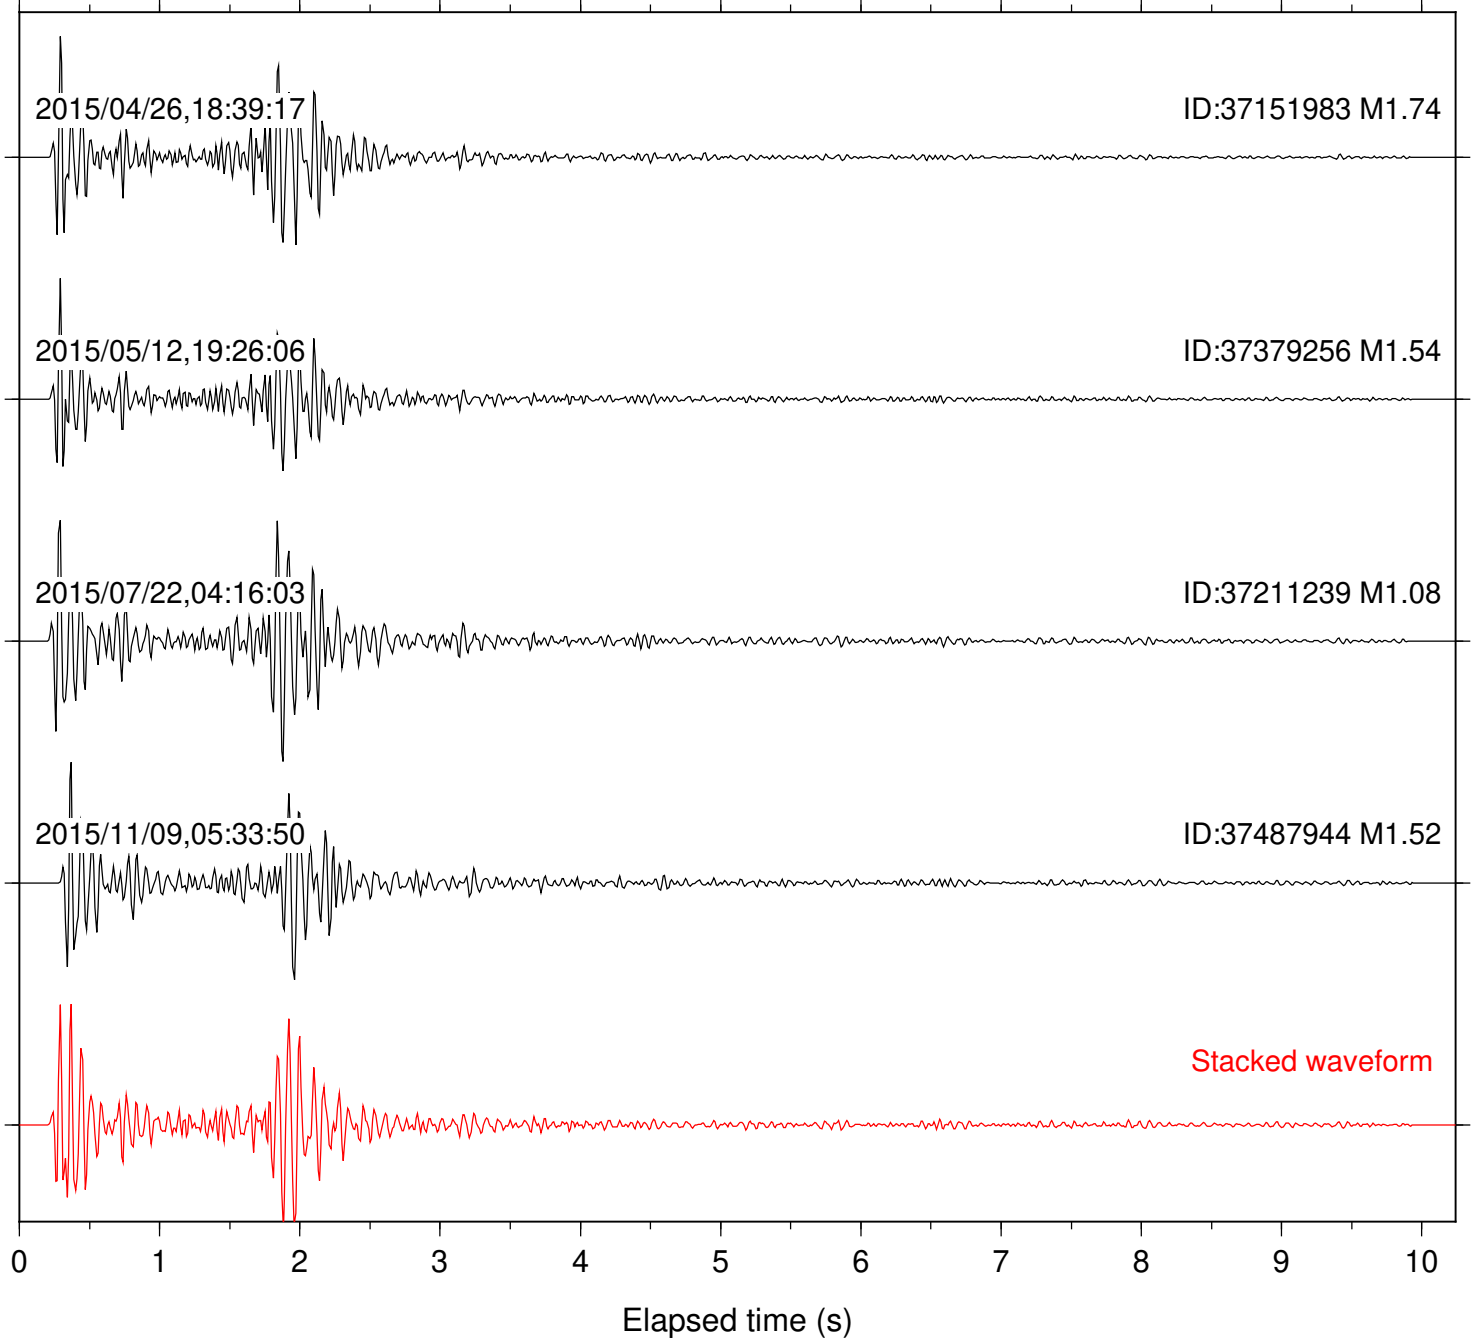

Focal depth: 8.33 km

Station: BZN Com: HHZ

Focal depth: 8.33 km

2015/04/26,18:39:17

ID:37151983 M1.74

2015/05/12,19:26:06

ID:37379256 M1.54

2015/11/09,05:33:50

ID:37487944 M1.52

Stacked waveform

0 1 2 3 4 5 6 7 8 9 10

Elapsed time (s)

Station: CRY Com: HHZ

Focal depth: 8.33 km

Station: DGR Com: HHZ

Focal depth: 8.33 km

Station: DNR Com: HHZ

Focal depth: 8.33 km

Station: FRD Com: HHZ

Focal depth: 8.33 km

Station: HMT2 Com: HHZ

Focal depth: 8.33 km

Station: KNW Com: HHZ

Focal depth: 8.33 km

Station: RRSP Com: HHZ

Focal depth: 8.33 km

Station: SMER Com: HHZ

Focal depth: 8.33 km

Station: SND Com: HHZ

Focal depth: 8.33 km

Station: WMC Com: HHZ

Focal depth: 8.30 km