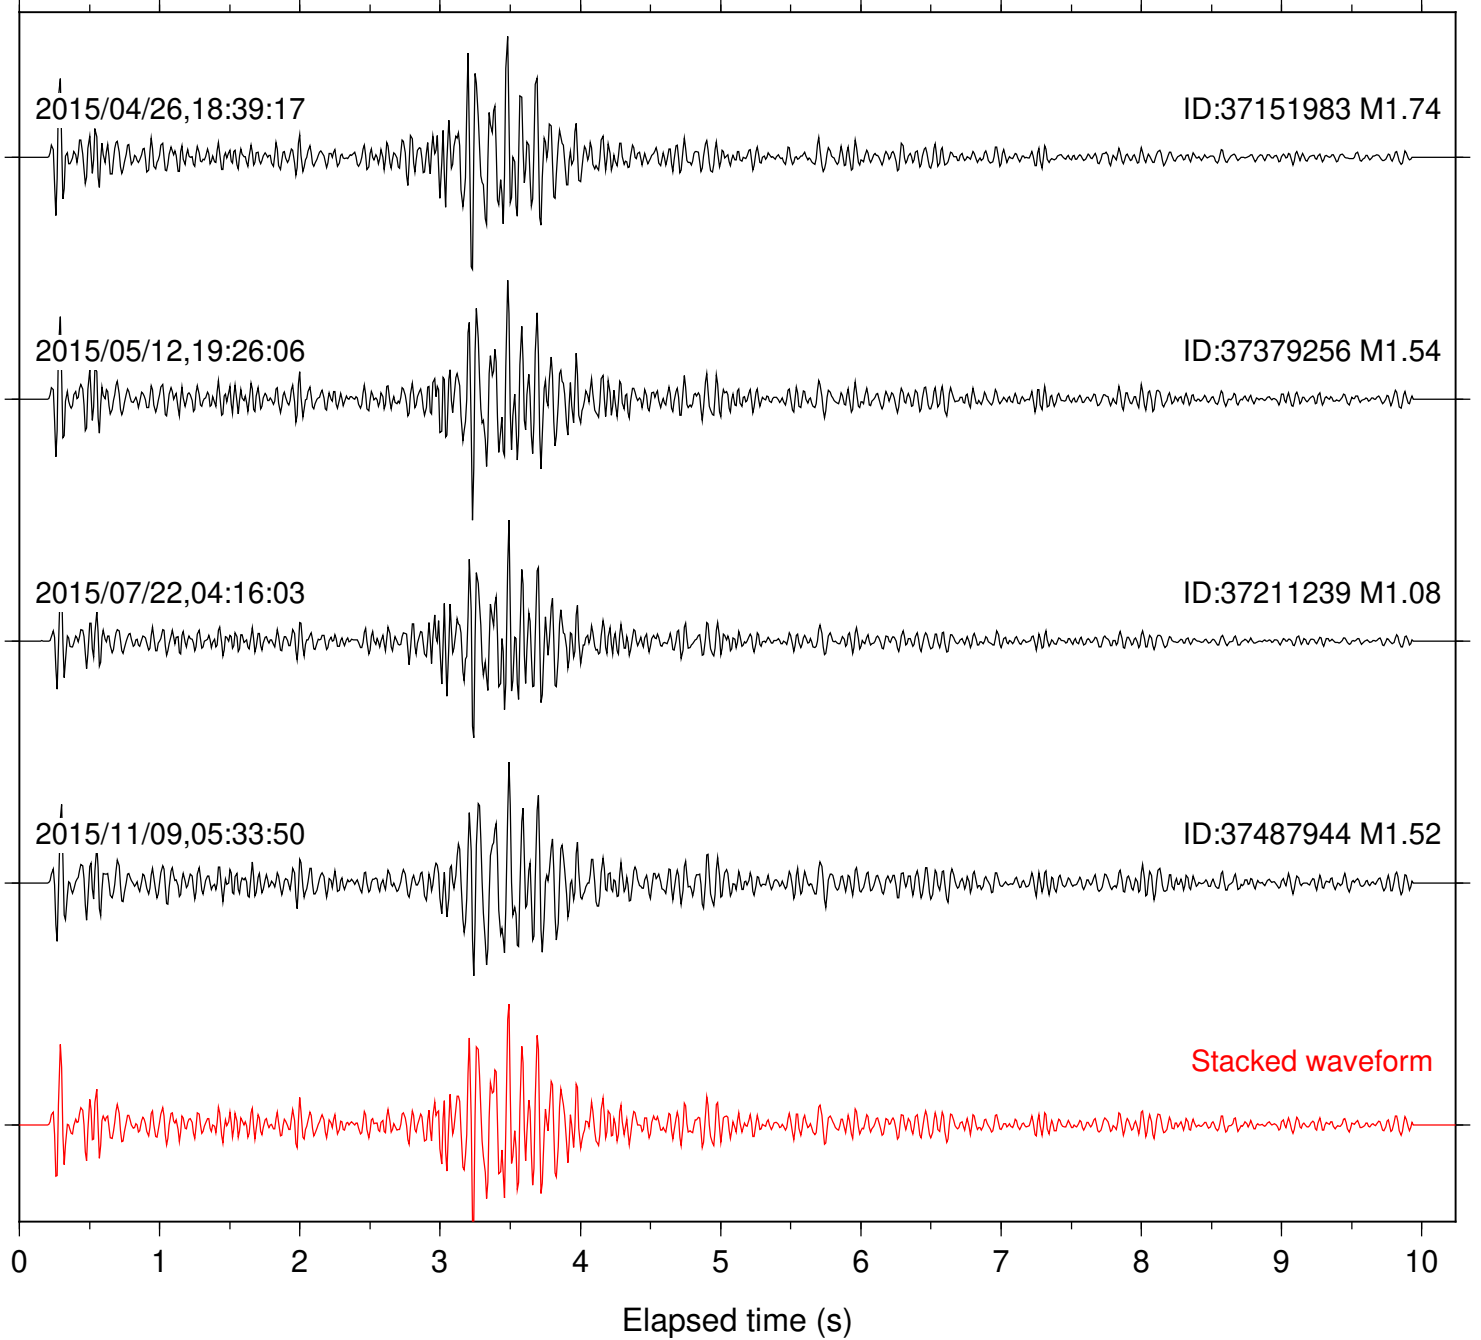

Station: DNR Com: HHZ

Focal depth: 8.33 km

Station: FRD Com: HHZ

Focal depth: 8.33 km

Station: HMT2 Com: HHZ

Focal depth: 8.33 km

Station: KNW Com: HHZ

Focal depth: 8.33 km

Station: PFO Com: HHZ

Focal depth: 8.33 km

Station: PLM Com: HHZ

Focal depth: 8.33 km

Station: POB2 Com: HHZ

Focal depth: 8.33 km

Station: RDM Com: HHZ

Focal depth: 8.33 km

Station: RRSP Com: HHZ

Focal depth: 8.33 km

Station: SMER Com: HHZ

Focal depth: 8.33 km

Station: SND Com: HHZ

Focal depth: 8.33 km

Station: WMC Com: HHZ

Focal depth: 8.30 km