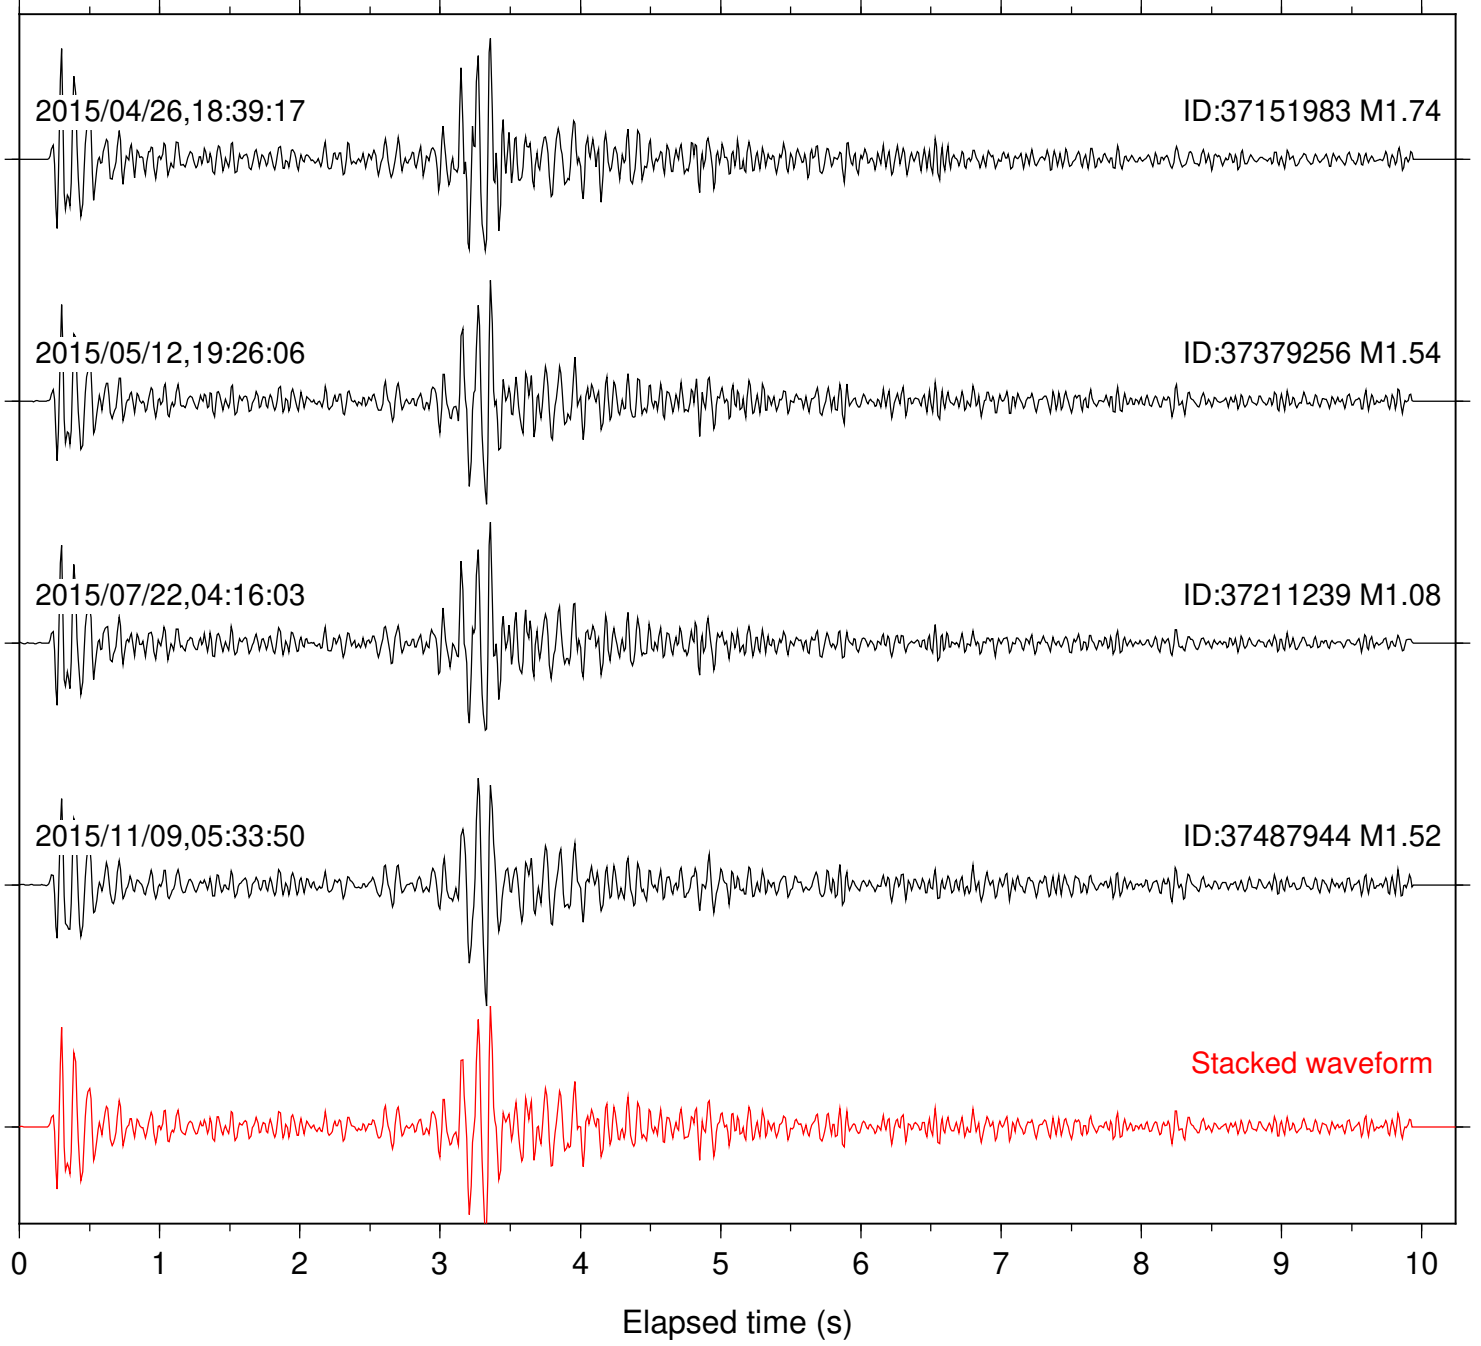

Focal depth: 8.33 km

Station: BZN Com: HHZ

Focal depth: 8.33 km

2015/04/26,18:39:17

ID:37151983 M1.74

2015/05/12,19:26:06

ID:37379256 M1.54

2015/11/09,05:33:50

Station: DNR Com: HHZ

Focal depth: 8.33 km

Station: FRD Com: HHZ

Focal depth: 8.33 km

Station: HMT2 Com: HHZ

Focal depth: 8.33 km

Station: KNW Com: HHZ

Focal depth: 8.33 km