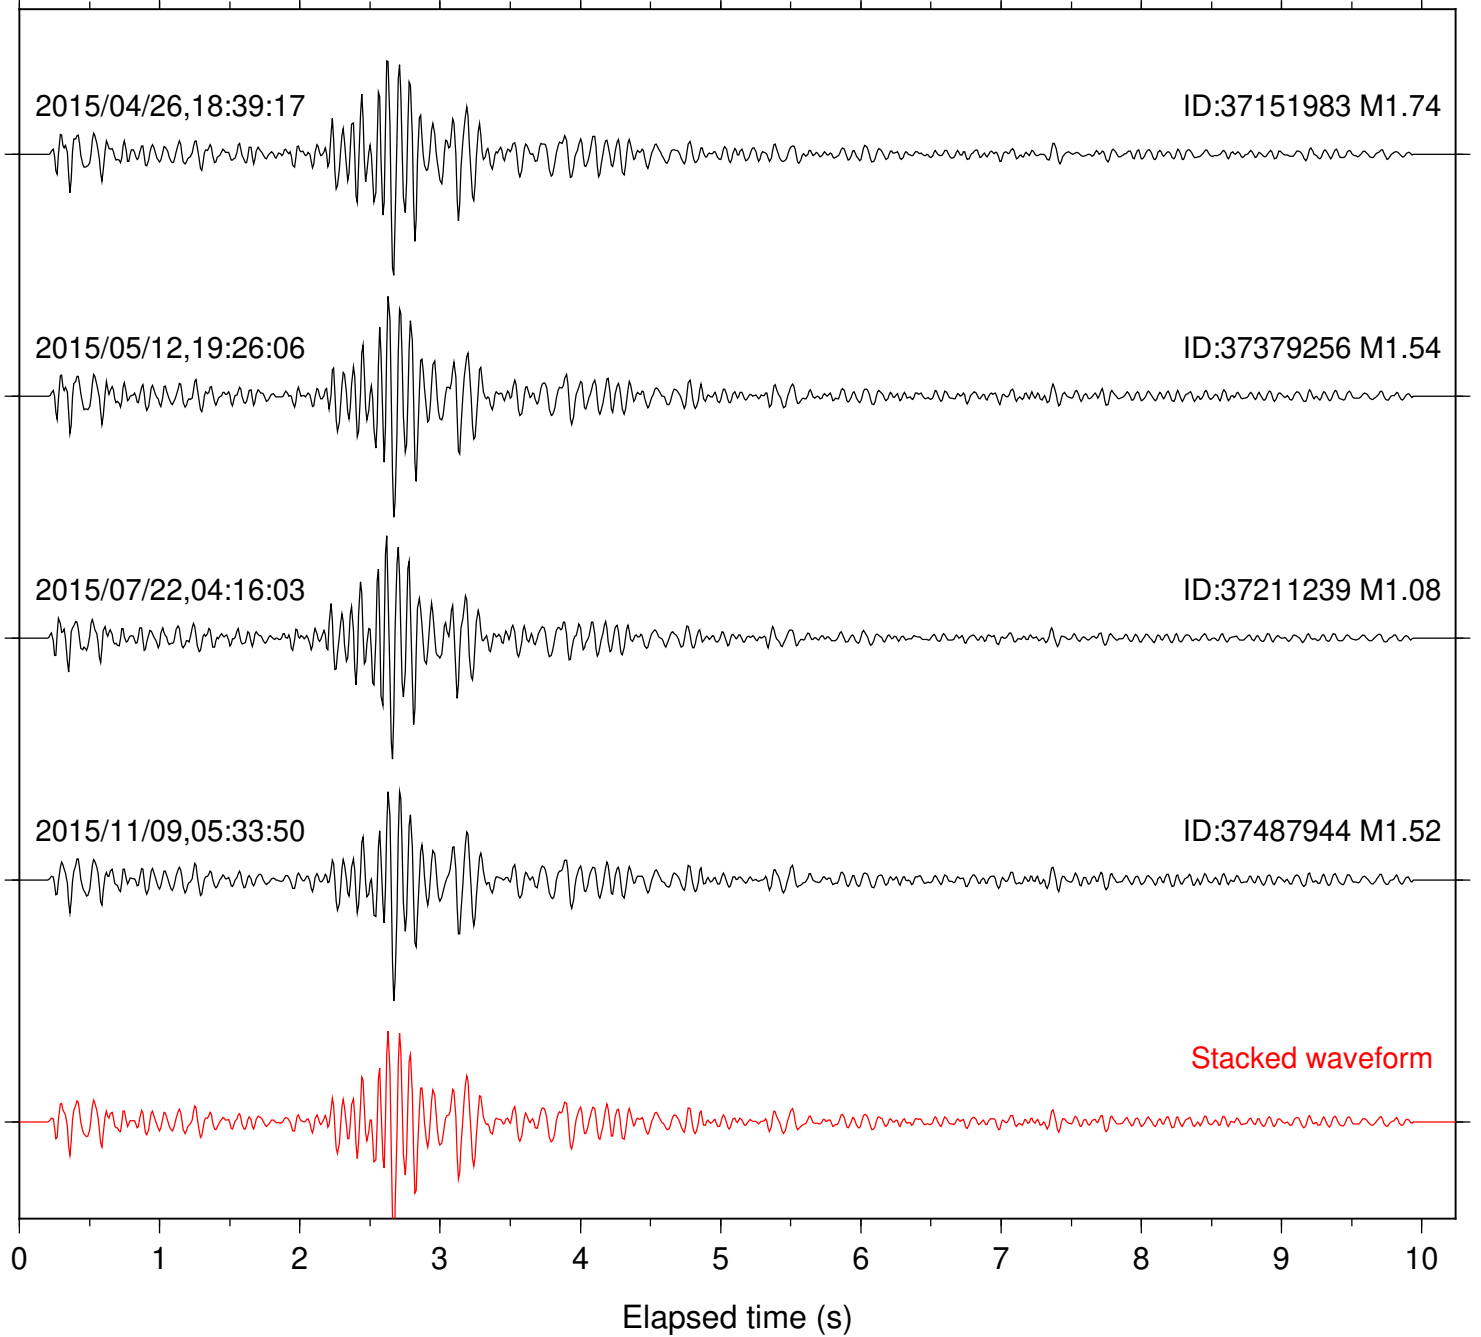

Station: DNR Com: HHZ

Focal depth: 8.33 km

Station: FRD Com: HHZ

Focal depth: 8.33 km

Station: HMT2 Com: HHZ

Focal depth: 8.33 km

Station: KNW Com: HHZ

Focal depth: 8.33 km

Station: PFO Com: HHZ

Focal depth: 8.33 km

Station: PLM Com: HHZ

Focal depth: 8.33 km

Station: POB2 Com: HHZ

Focal depth: 8.33 km

Station: RDM Com: HHZ

Focal depth: 8.33 km

Station: RRSP Com: HHZ

Focal depth: 8.33 km

Station: SMER Com: HHZ

Focal depth: 8.33 km

Station: SND Com: HHZ

Focal depth: 8.33 km

Station: WMC Com: HHZ

Focal depth: 8.30 km