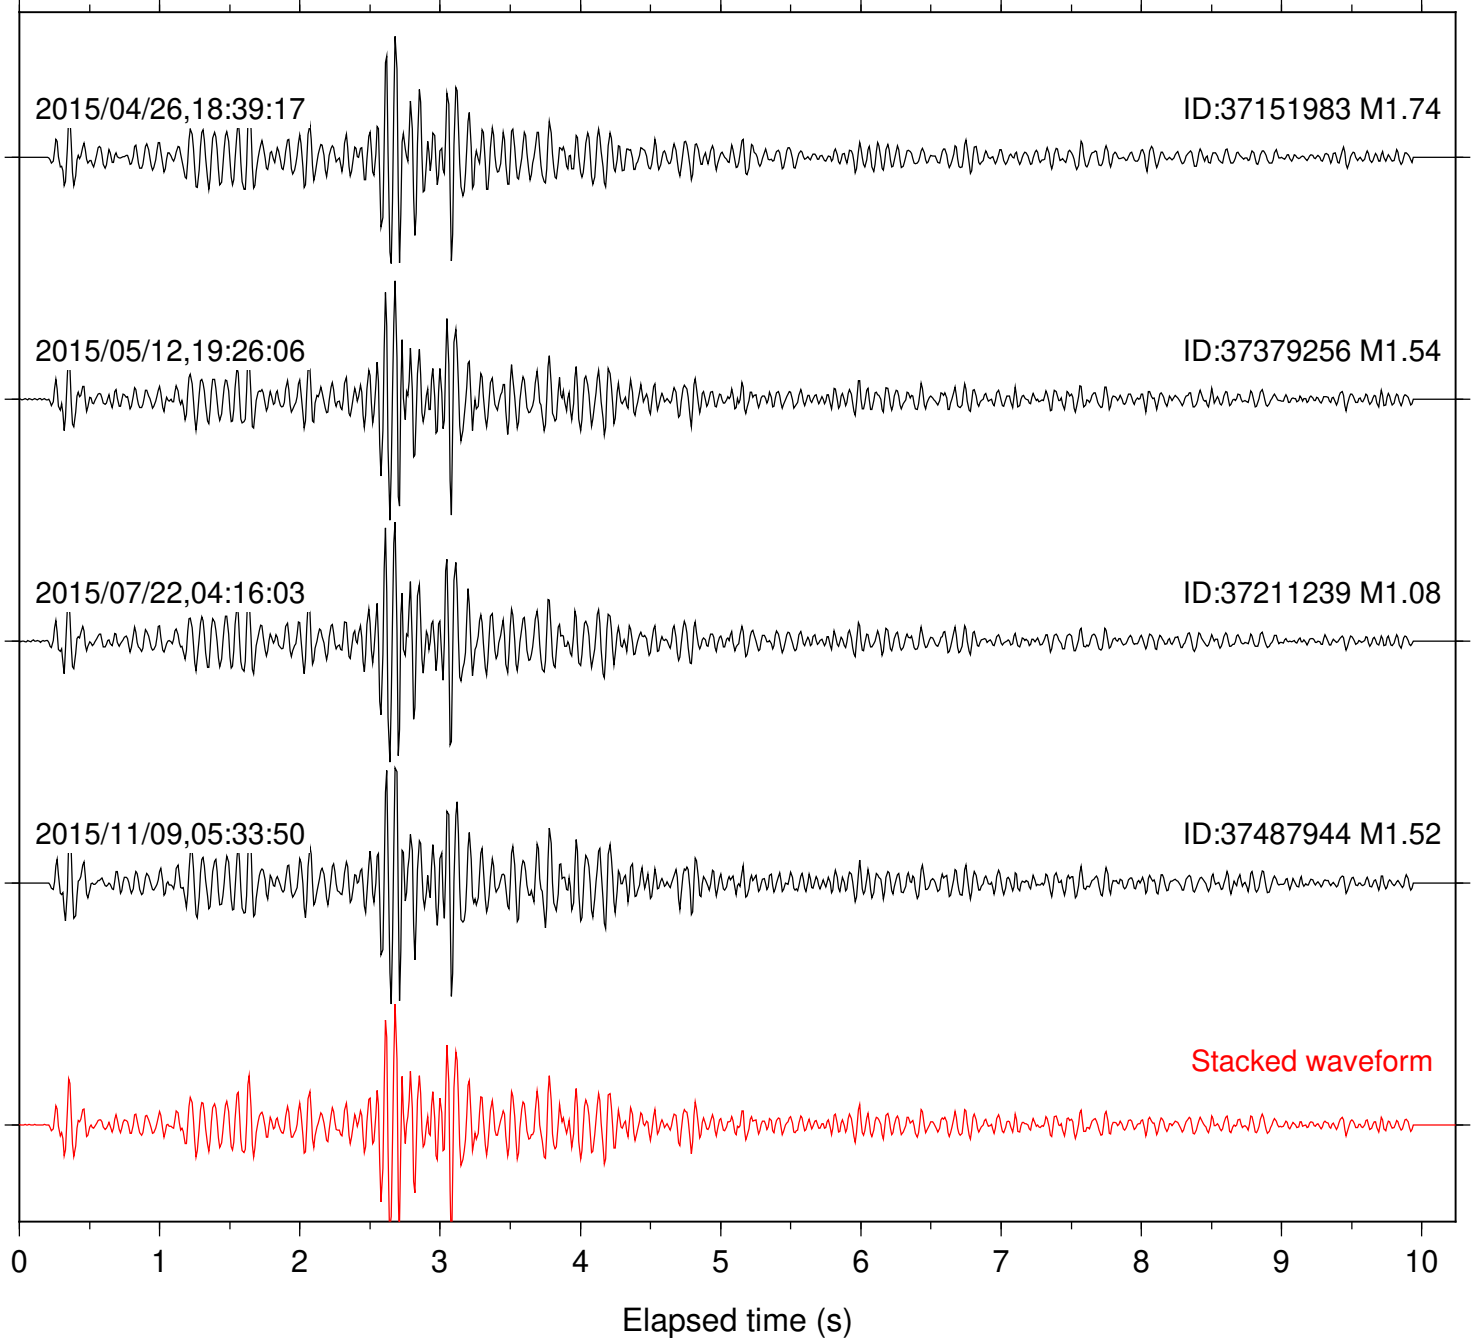

Station: DNR Com: HHZ

Focal depth: 8.33 km

Station: FRD Com: HHZ

Focal depth: 8.33 km

Station: HMT2 Com: HHZ

Focal depth: 8.33 km

Station: KNW Com: HHZ

Focal depth: 8.33 km

Station: PFO Com: HHZ

Focal depth: 8.33 km

Station: PLM Com: HHZ

Focal depth: 8.33 km

Station: POB2 Com: HHZ

Focal depth: 8.33 km

Station: RDM Com: HHZ

Focal depth: 8.33 km

Station: RRSP Com: HHZ

Focal depth: 8.33 km

Station: SMER Com: HHZ

Focal depth: 8.33 km

Station: SND Com: HHZ

Focal depth: 8.33 km

Station: WMC Com: HHZ

Focal depth: 8.30 km