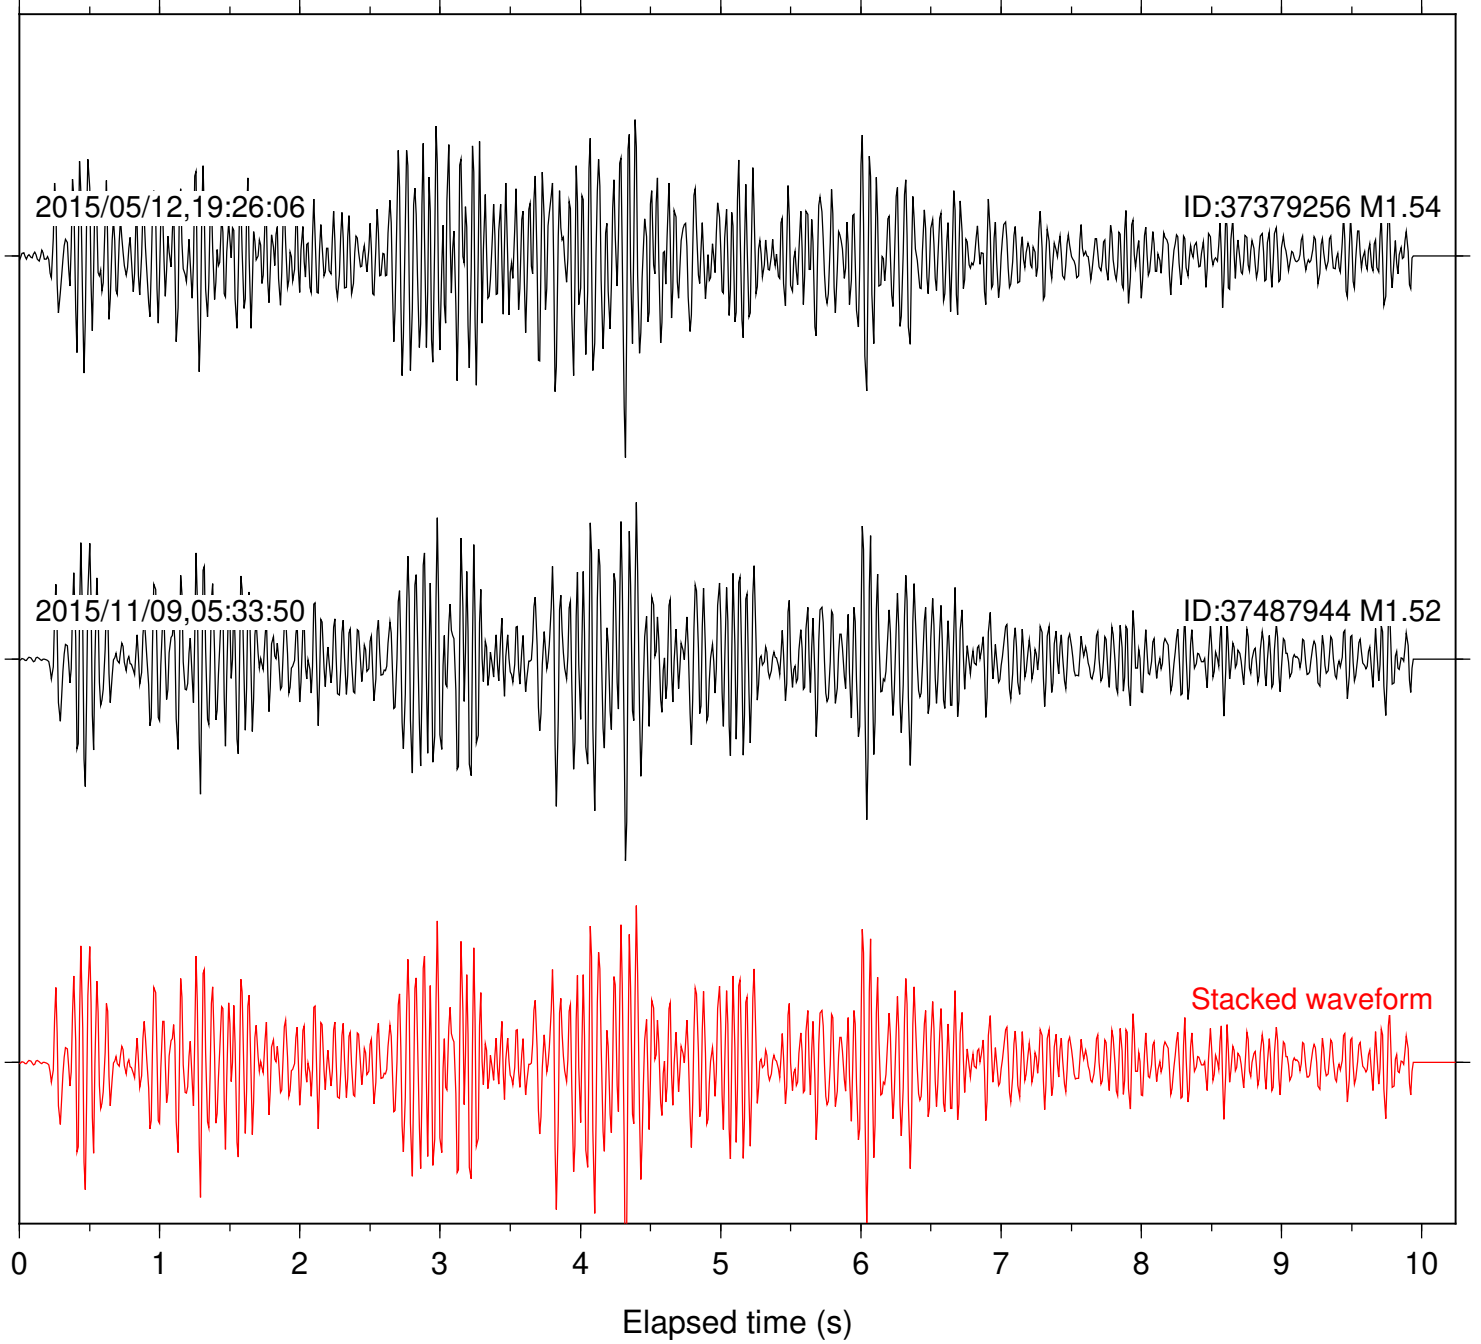

Station: DNR Com: HHZ

Focal depth: 8.33 km

Station: FRD Com: HHZ

Focal depth: 8.33 km

Station: HMT2 Com: HHZ

Focal depth: 8.33 km

Station: KNW Com: HHZ

Focal depth: 8.33 km

Station: PFO Com: HHZ

Focal depth: 8.33 km

Station: PLM Com: HHZ

Focal depth: 8.33 km

Station: POB2 Com: HHZ

Focal depth: 8.33 km

Station: RDM Com: HHZ

Focal depth: 8.33 km

Station: RRSP Com: HHZ

Focal depth: 8.33 km

Station: SMER Com: HHZ

Focal depth: 8.33 km

Station: SND Com: HHZ

Focal depth: 8.33 km

Station: WMC Com: HHZ

Focal depth: 8.30 km