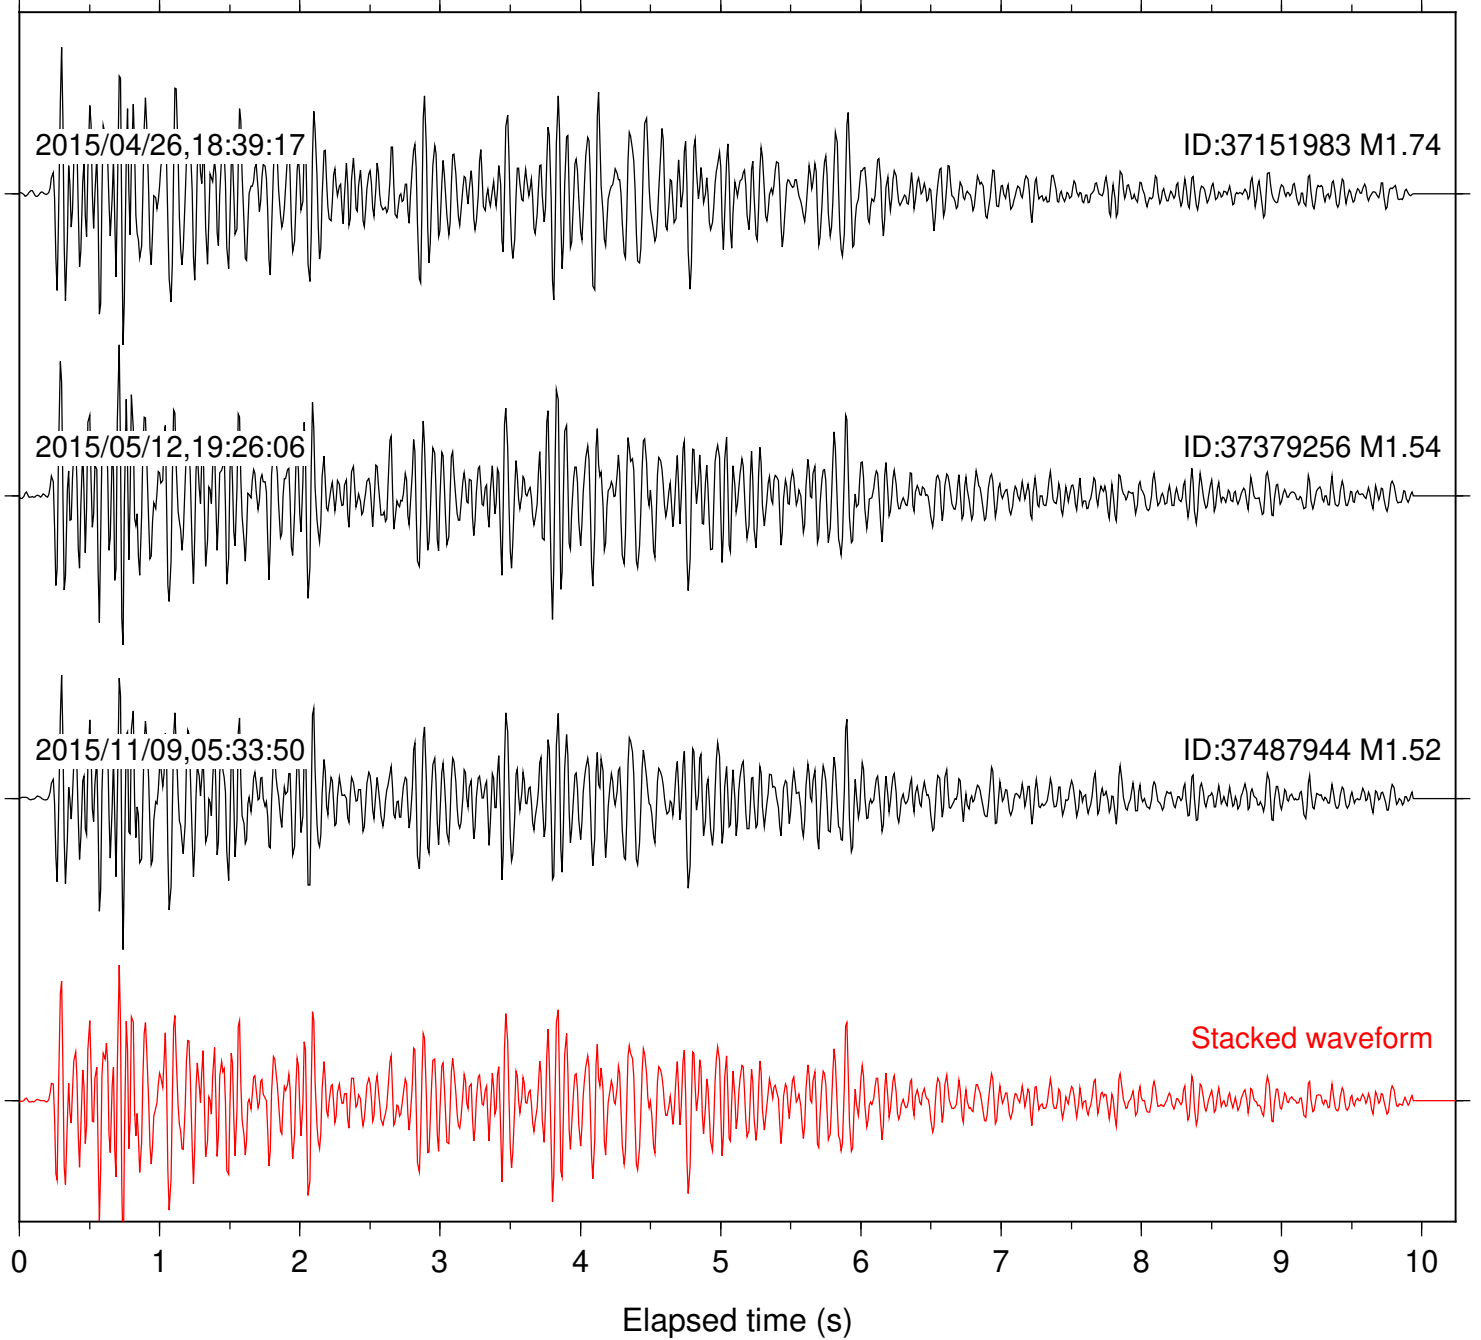

Focal depth: 8.33 km

Station: BZN Com: HHZ

Focal depth: 8.33 km

2015/04/26,18:39:17

ID:37151983 M1.74

2015/05/12,19:26:06

ID:37379256 M1.54

2015/11/09,05:33:50

ID:37487944 M1.52

Stacked waveform

0 1 2 3 4 5 6 7 8 9 10

Elapsed time (s)

Station: CRY Com: HHZ

Focal depth: 8.33 km

Station: DGR Com: HHZ

Focal depth: 8.33 km

Station: DNR Com: HHZ

Focal depth: 8.33 km

Station: FRD Com: HHZ

Focal depth: 8.33 km

Station: HMT2 Com: HHZ

Focal depth: 8.33 km

Station: KNW Com: HHZ

Focal depth: 8.33 km

Station: RRSP Com: HHZ

Focal depth: 8.33 km

Station: SMER Com: HHZ

Focal depth: 8.33 km

Station: SND Com: HHZ

Focal depth: 8.33 km

Station: WMC Com: HHZ

Focal depth: 8.30 km