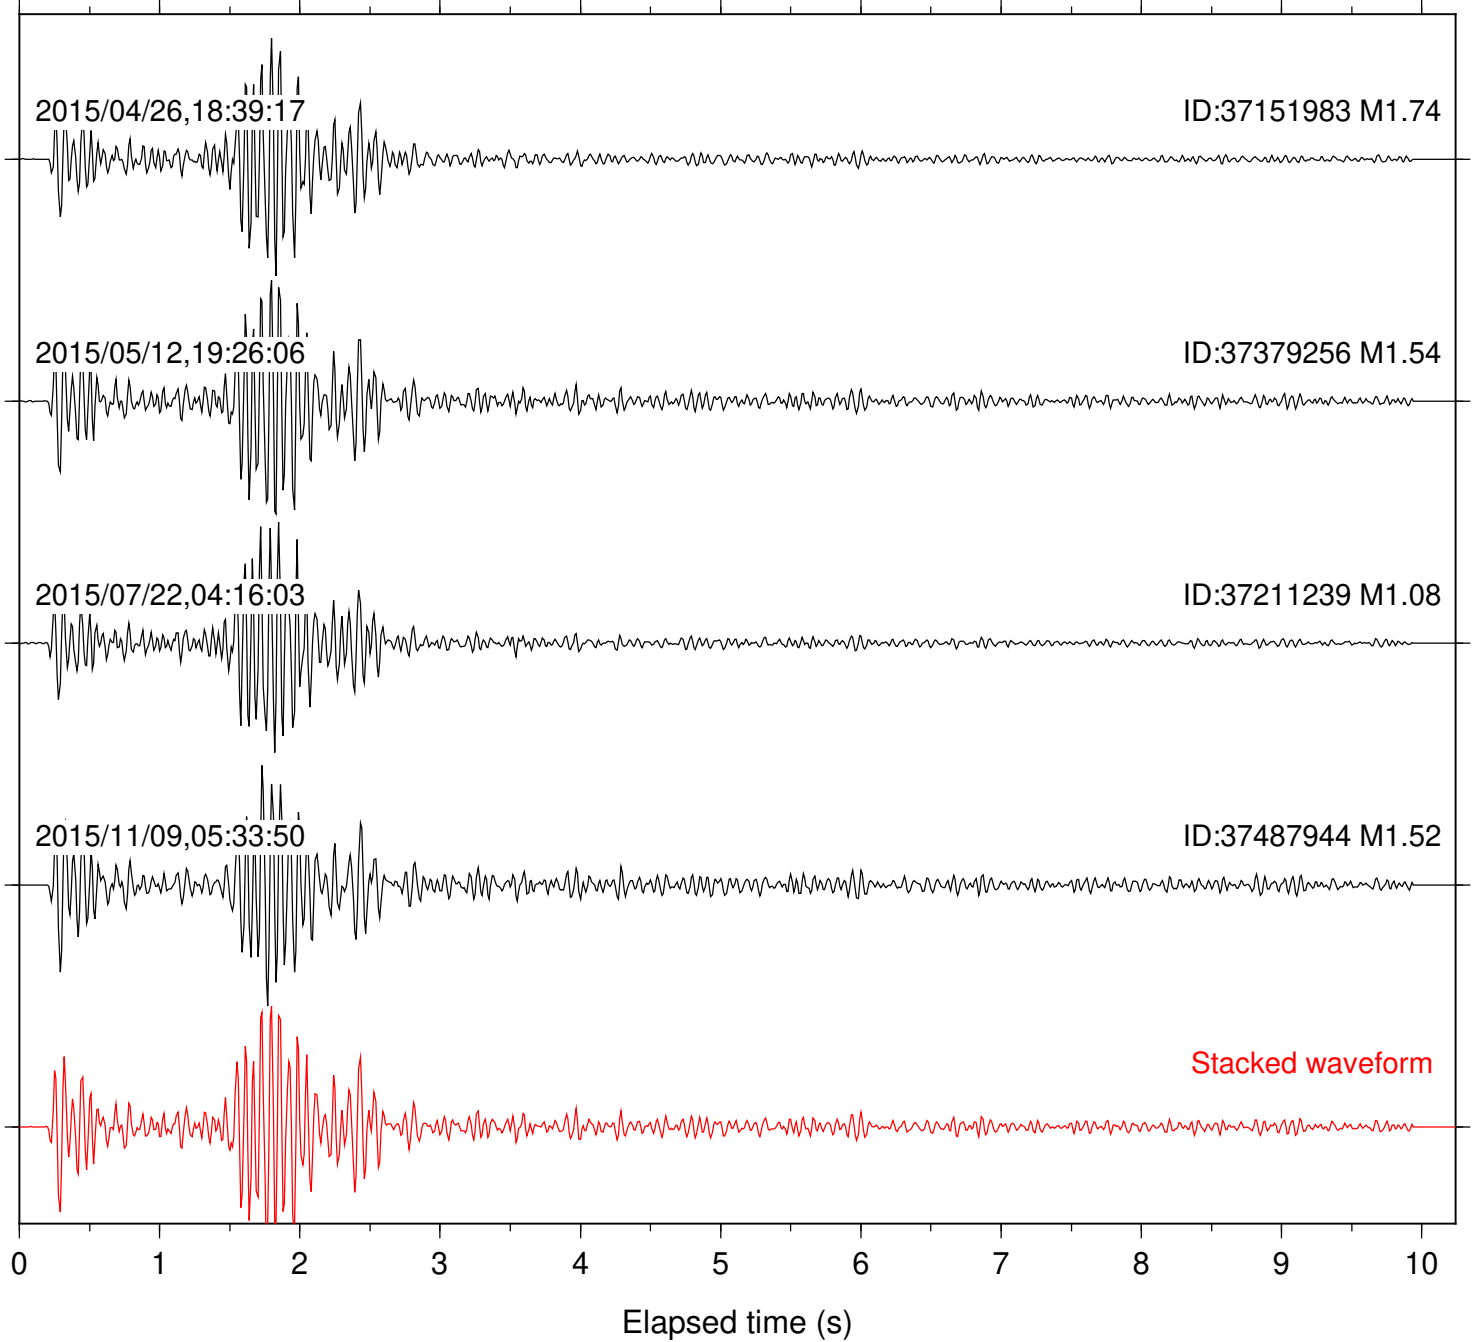

Station: DNR Com: HHZ

Focal depth: 8.33 km

Station: FRD Com: HHZ

Focal depth: 8.33 km

Station: HMT2 Com: HHZ

Focal depth: 8.33 km

Station: KNW Com: HHZ

Focal depth: 8.33 km

Station: PFO Com: HHZ

Focal depth: 8.33 km

Station: PLM Com: HHZ

Focal depth: 8.33 km

Station: POB2 Com: HHZ

Focal depth: 8.33 km

Station: RDM Com: HHZ

Focal depth: 8.33 km

Station: RRSP Com: HHZ

Focal depth: 8.33 km

Station: SMER Com: HHZ

Focal depth: 8.33 km

Station: SND Com: HHZ

Focal depth: 8.33 km

Station: WMC Com: HHZ

Focal depth: 8.30 km