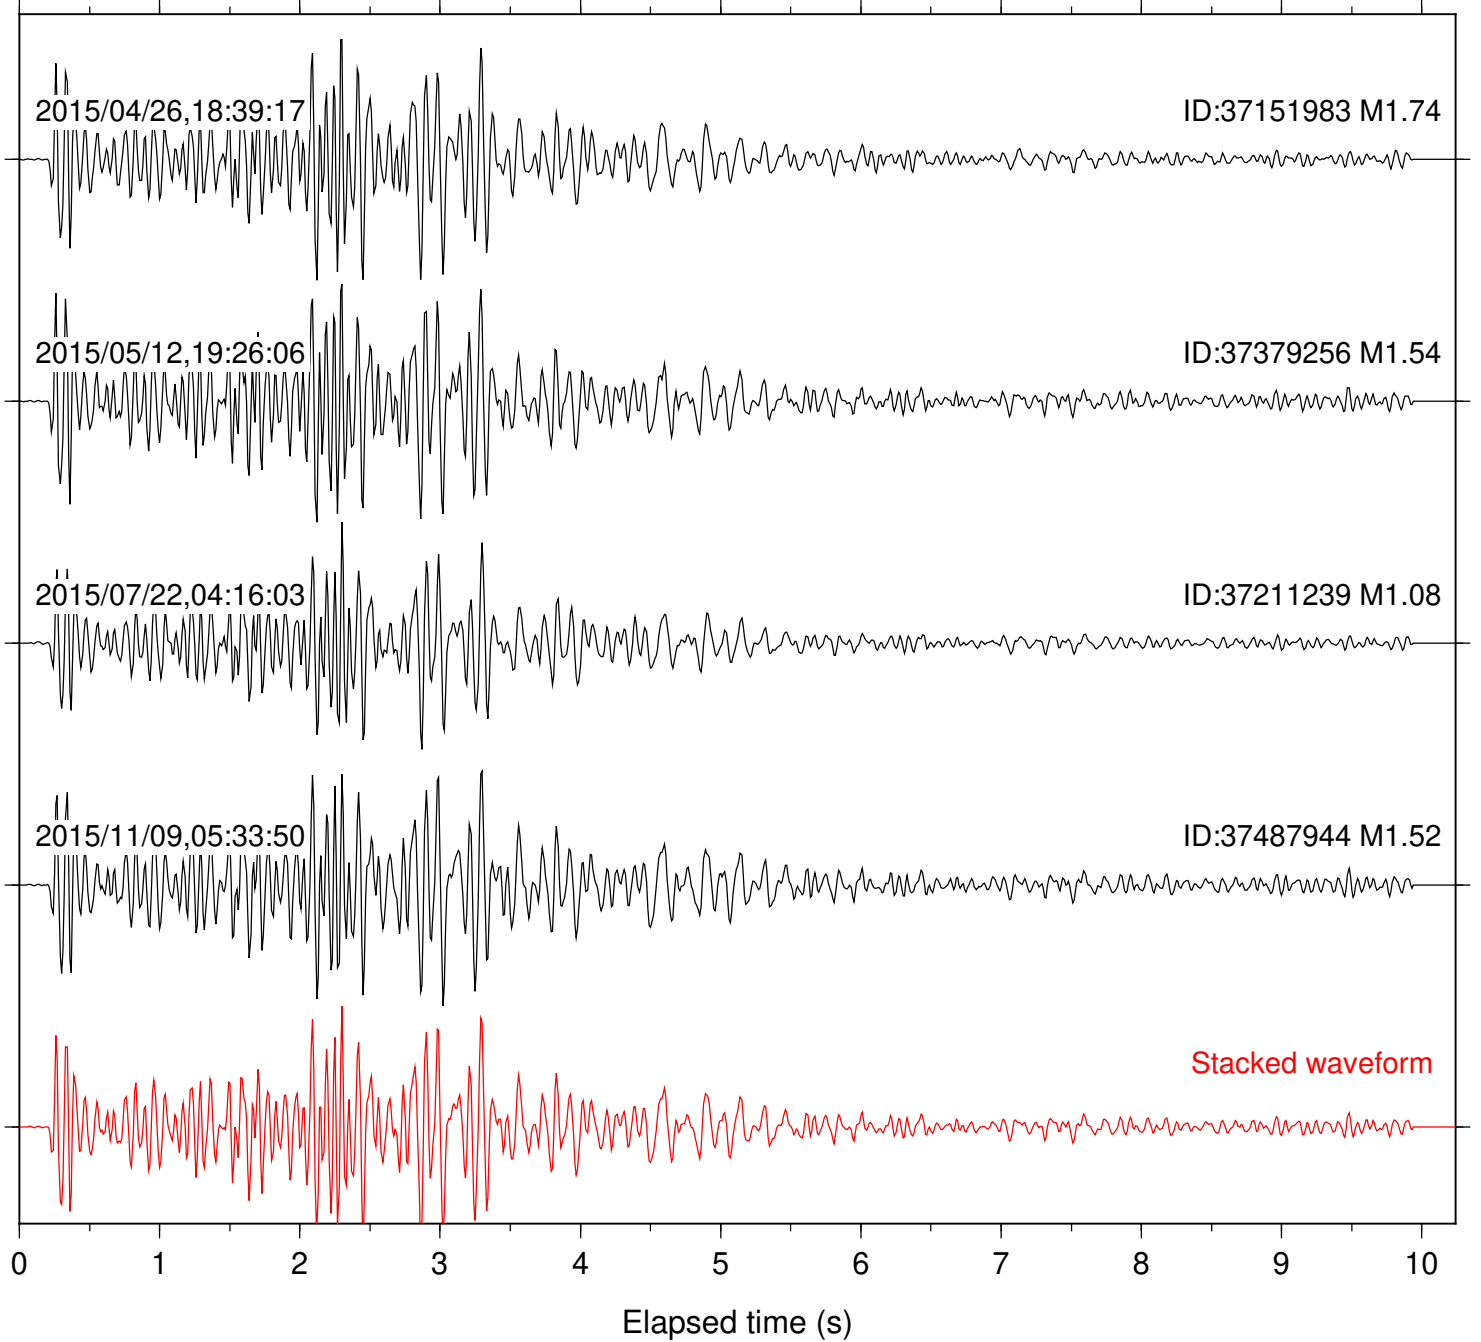

Station: DNR Com: HHZ

Focal depth: 8.33 km

Station: FRD Com: HHZ

Focal depth: 8.33 km

Station: HMT2 Com: HHZ

Focal depth: 8.33 km

Station: KNW Com: HHZ

Focal depth: 8.33 km

Station: PFO Com: HHZ

Focal depth: 8.33 km

Station: PLM Com: HHZ

Focal depth: 8.33 km

Station: POB2 Com: HHZ

Focal depth: 8.33 km

Station: RDM Com: HHZ

Focal depth: 8.33 km

Station: RRSP Com: HHZ

Focal depth: 8.33 km

Station: SMER Com: HHZ

Focal depth: 8.33 km

Station: SND Com: HHZ

Focal depth: 8.33 km

Station: WMC Com: HHZ

Focal depth: 8.30 km