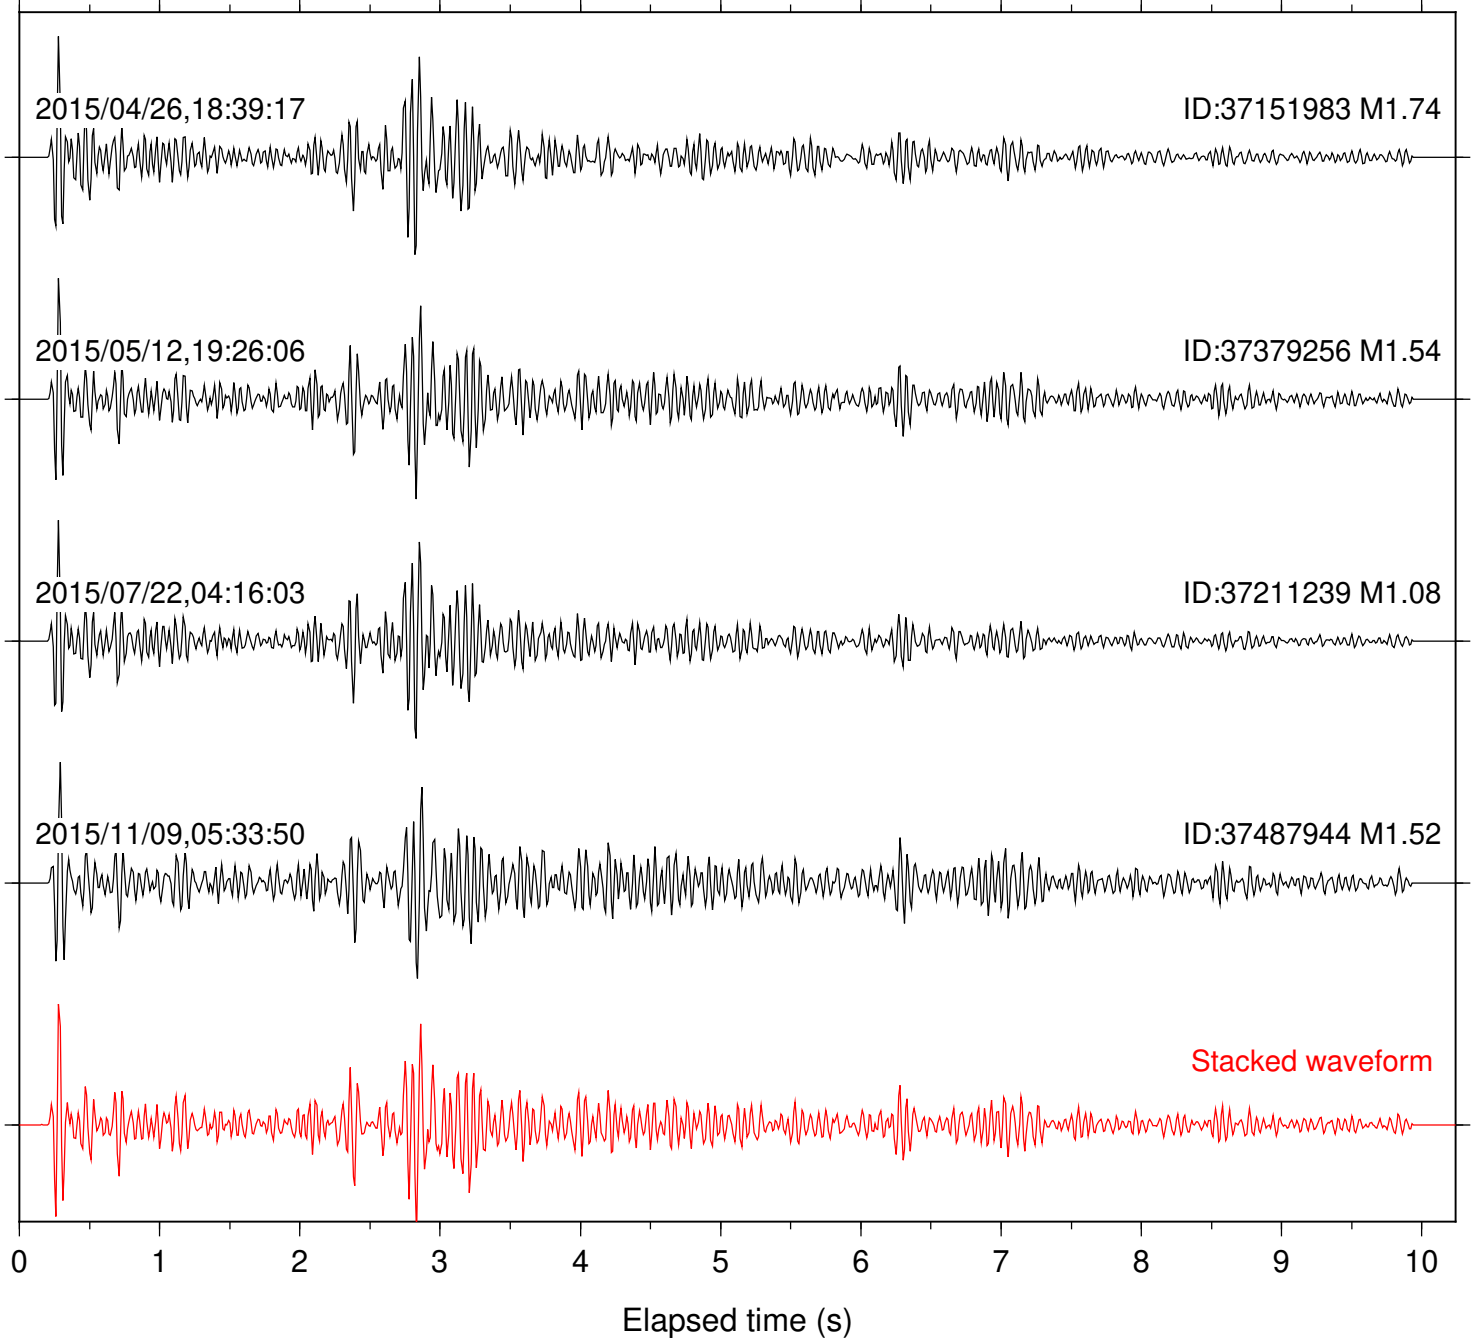

Focal depth: 8.33 km

Station: BZN Com: HHZ

Focal depth: 8.33 km

2015/04/26,18:39:17

ID:37151983 M1.74

2015/05/12,19:26:06

ID:37379256 M1.54

2015/11/09,05:33:50

ID:37487944 M1.52

Stacked waveform

0 1 2 3 4 5 6 7 8 9 10

Elapsed time (s)

Station: CRY Com: HHZ

Focal depth: 8.33 km

Station: DGR Com: HHZ

Focal depth: 8.33 km

Station: DNR Com: HHZ

Focal depth: 8.33 km

Station: FRD Com: HHZ

Focal depth: 8.33 km

Station: HMT2 Com: HHZ

Focal depth: 8.33 km

Station: KNW Com: HHZ

Focal depth: 8.33 km

Station: RRSP Com: HHZ

Focal depth: 8.33 km

Station: SMER Com: HHZ

Focal depth: 8.33 km

Station: SND Com: HHZ

Focal depth: 8.33 km

Station: WMC Com: HHZ

Focal depth: 8.30 km