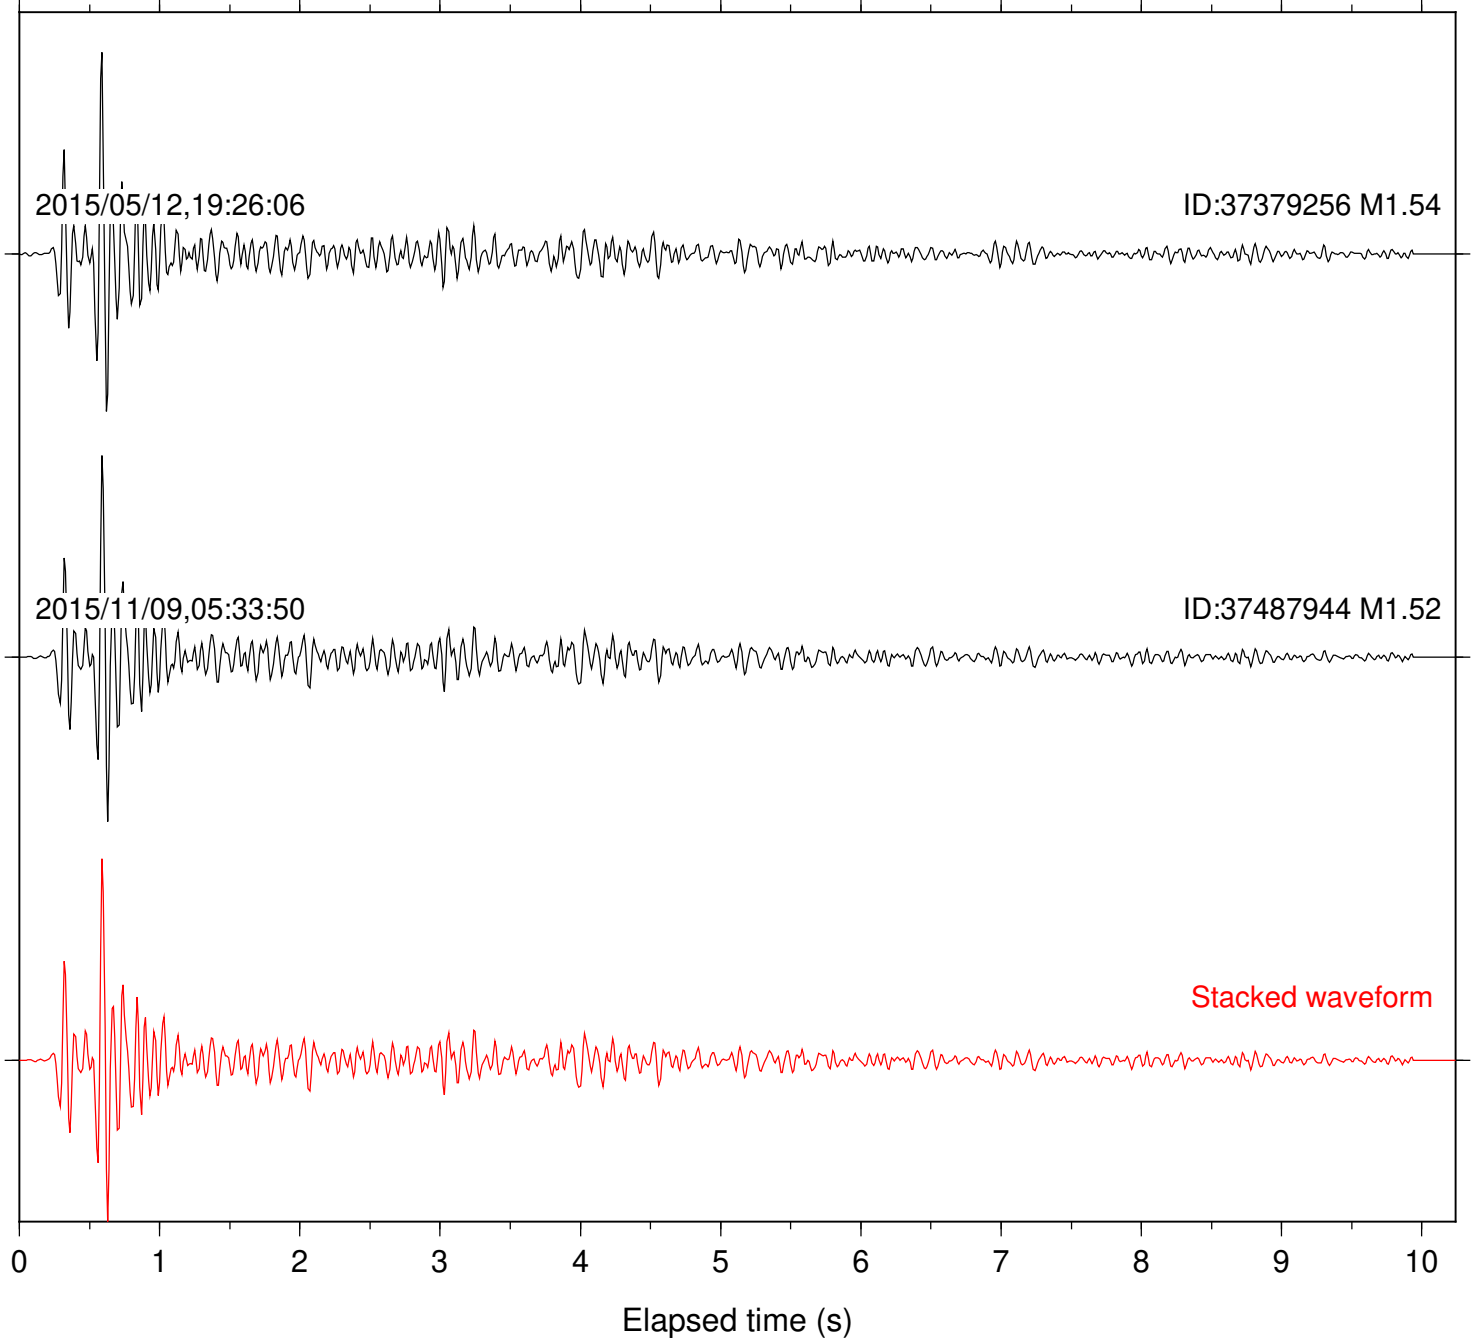

Station: DNR Com: HHZ

Focal depth: 8.33 km

Station: FRD Com: HHZ

Focal depth: 8.33 km

Station: HMT2 Com: HHZ

Focal depth: 8.33 km

Station: KNW Com: HHZ

Focal depth: 8.33 km

Station: PFO Com: HHZ

Focal depth: 8.33 km

Station: PLM Com: HHZ

Focal depth: 8.33 km

Station: POB2 Com: HHZ

Focal depth: 8.33 km

Station: RDM Com: HHZ

Focal depth: 8.33 km

Station: RRSP Com: HHZ

Focal depth: 8.33 km

Station: SMER Com: HHZ

Focal depth: 8.33 km

Station: SND Com: HHZ

Focal depth: 8.33 km

Station: WMC Com: HHZ

Focal depth: 8.30 km

2015/04/26,18:39:17

ID:37151983 M1.74

2015/05/12,19:26:06

ID:37379256 M1.54

2015/07/22,04:16:03

ID:37211239 M1.08

Stacked waveform

0 1 2 3 4 5 6 7 8 9 10
Elapsed time (s)