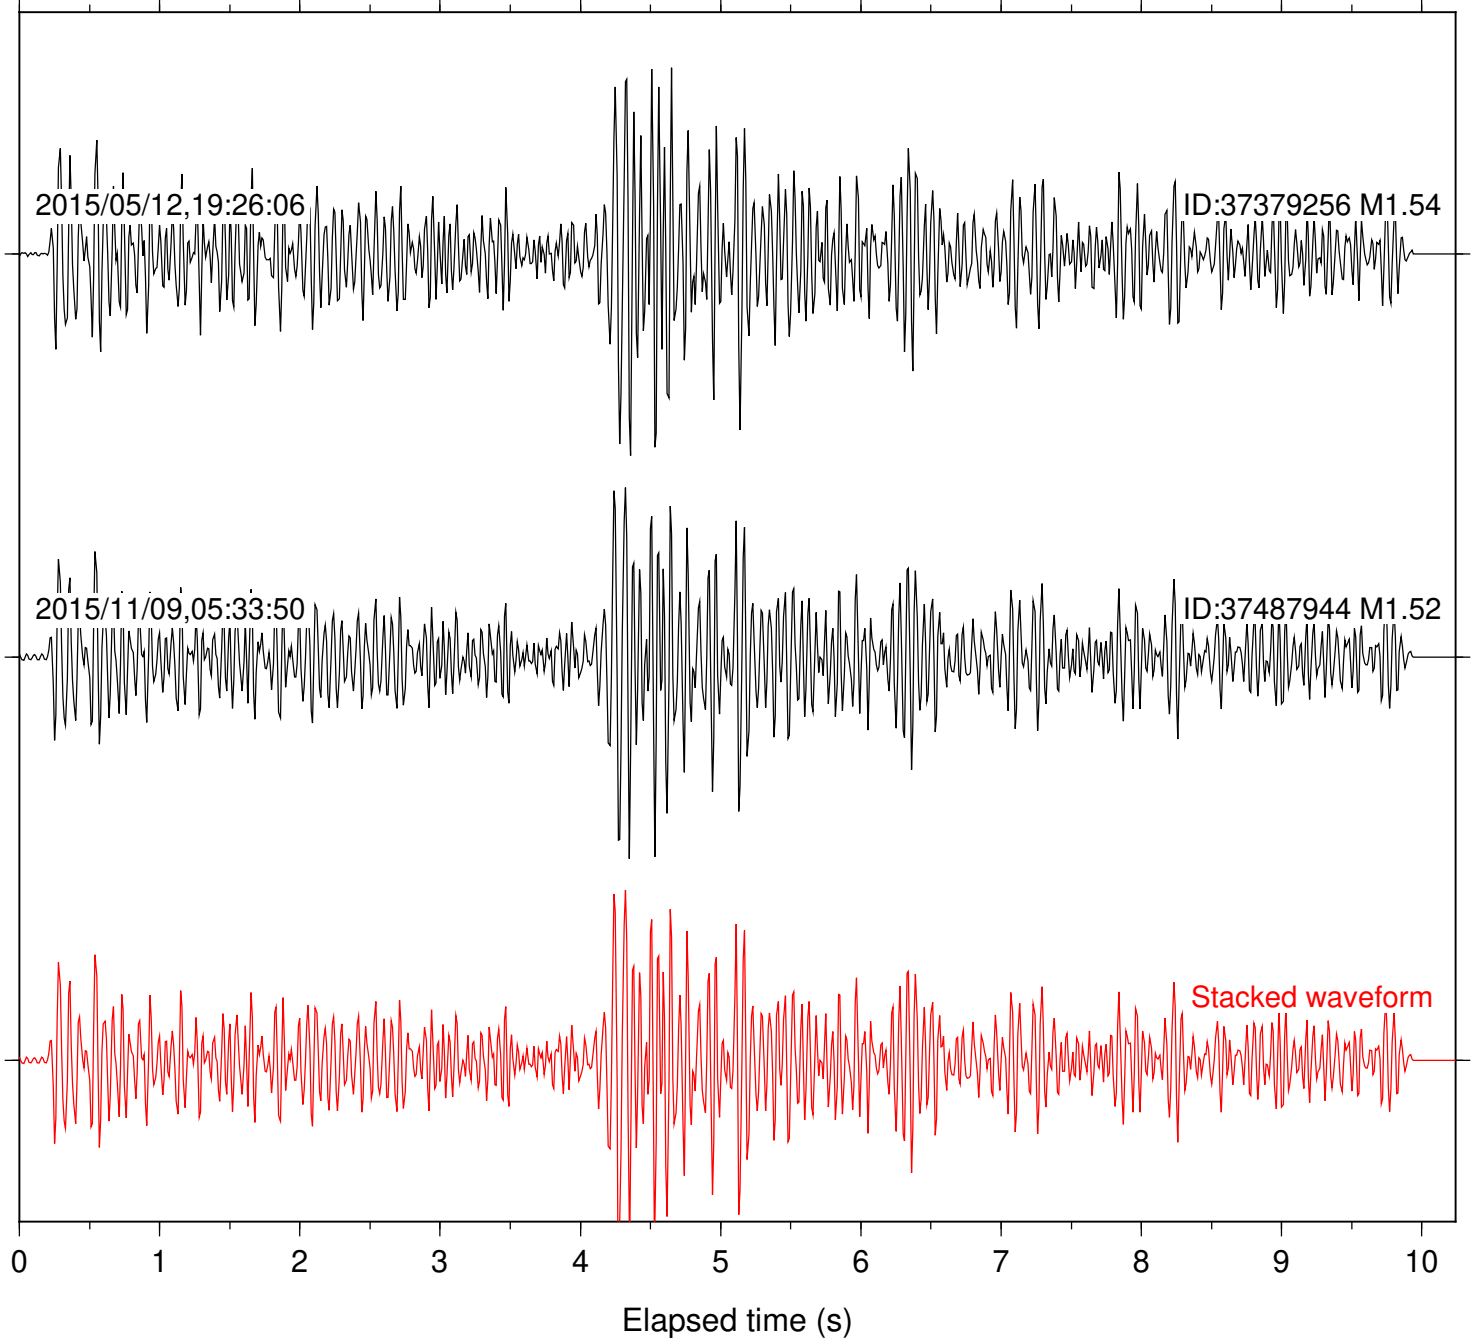

Station: DNR Com: HHZ

Focal depth: 8.33 km

Station: FRD Com: HHZ

Focal depth: 8.33 km

Station: HMT2 Com: HHZ

Focal depth: 8.33 km

Station: KNW Com: HHZ

Focal depth: 8.33 km

Station: PFO Com: HHZ

Focal depth: 8.33 km

Station: PLM Com: HHZ

Focal depth: 8.33 km

Station: POB2 Com: HHZ

Focal depth: 8.33 km

Station: RDM Com: HHZ

Focal depth: 8.33 km

Station: RRSP Com: HHZ

Focal depth: 8.33 km

Station: SMER Com: HHZ

Focal depth: 8.33 km

Station: SND Com: HHZ

Focal depth: 8.33 km

Station: WMC Com: HHZ

Focal depth: 8.30 km