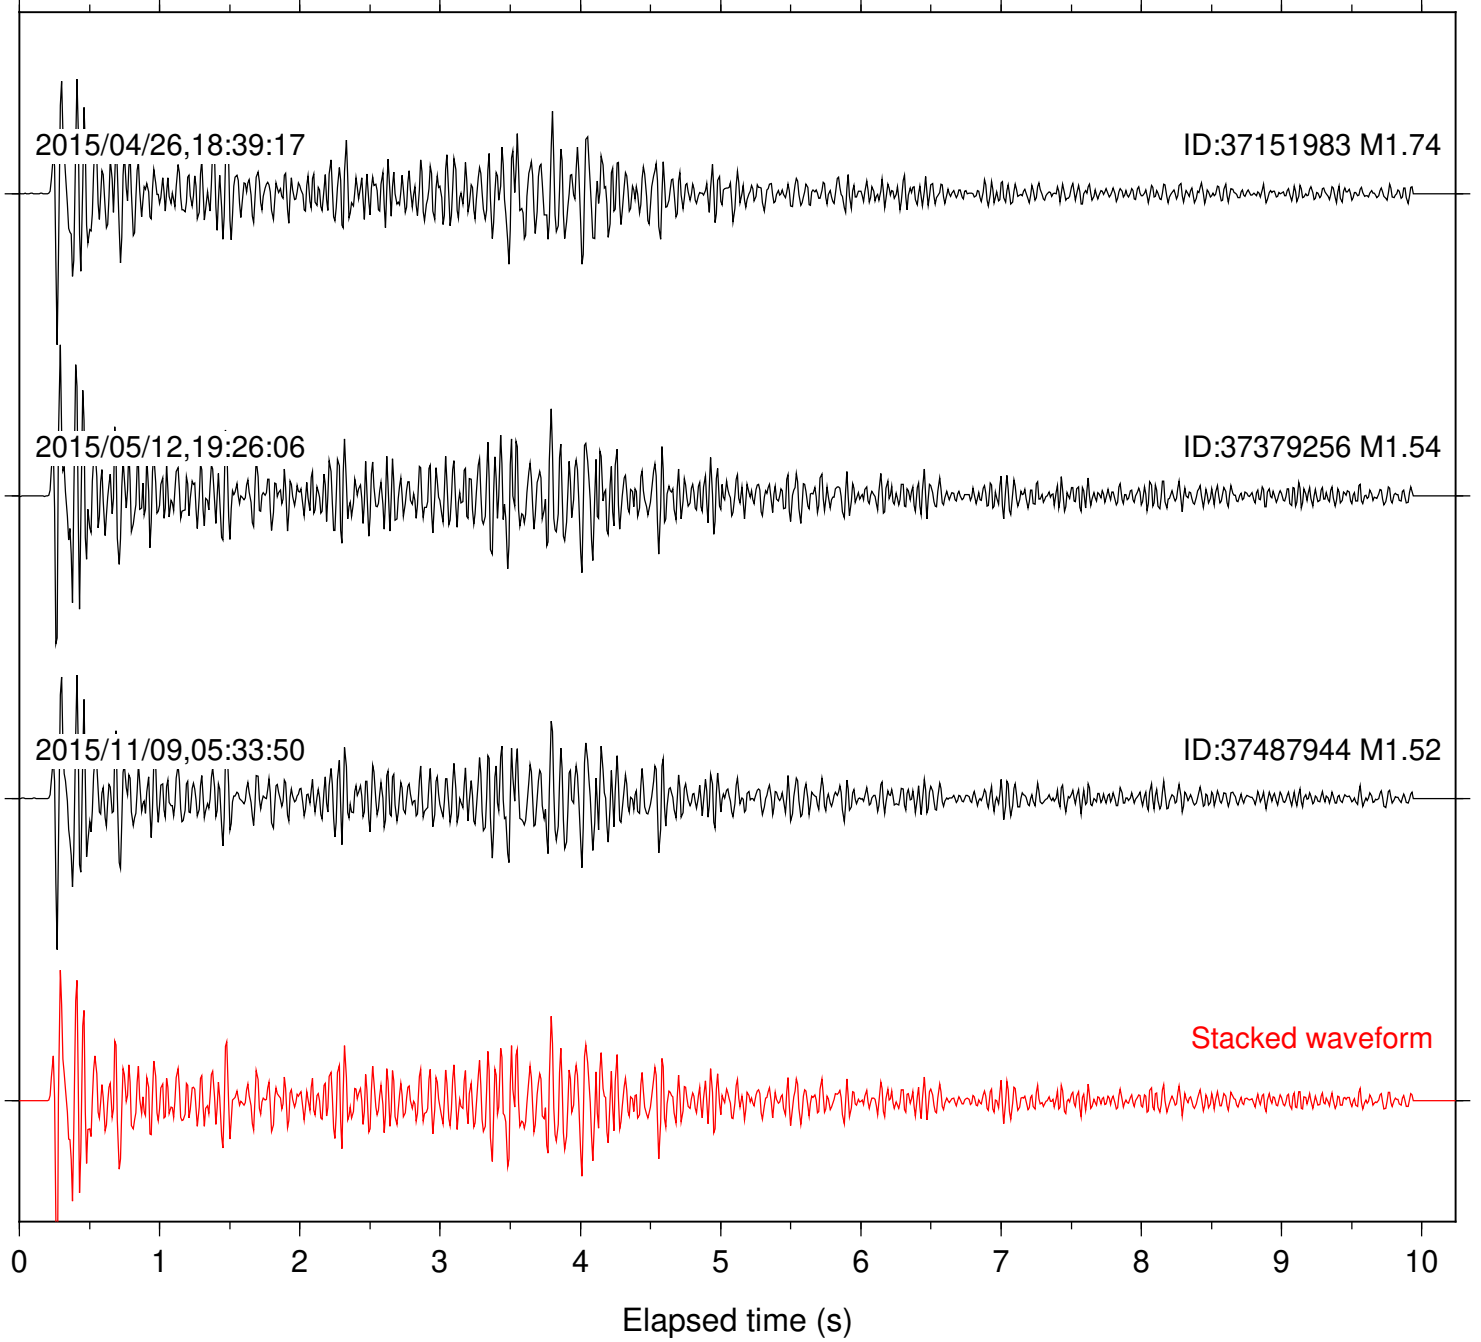

Focal depth: 8.33 km

Station: BZN Com: HHZ

Focal depth: 8.33 km

2015/04/26,18:39:17

ID:37151983 M1.74

2015/05/12,19:26:06

ID:37379256 M1.54

2015/11/09,05:33:50

ID:37487944 M1.52

Stacked waveform

0 1 2 3 4 5 6 7 8 9 10

Elapsed time (s)

Station: CRY Com: HHZ

Focal depth: 8.33 km

Station: DGR Com: HHZ

Focal depth: 8.33 km

Station: DNR Com: HHZ

Focal depth: 8.33 km

Station: FRD Com: HHZ

Focal depth: 8.33 km

Station: HMT2 Com: HHZ

Focal depth: 8.33 km

Station: KNW Com: HHZ

Focal depth: 8.33 km

Station: RRSP Com: HHZ

Focal depth: 8.33 km

Station: SMER Com: HHZ

Focal depth: 8.33 km

Station: SND Com: HHZ

Focal depth: 8.33 km

Station: WMC Com: HHZ

Focal depth: 8.30 km