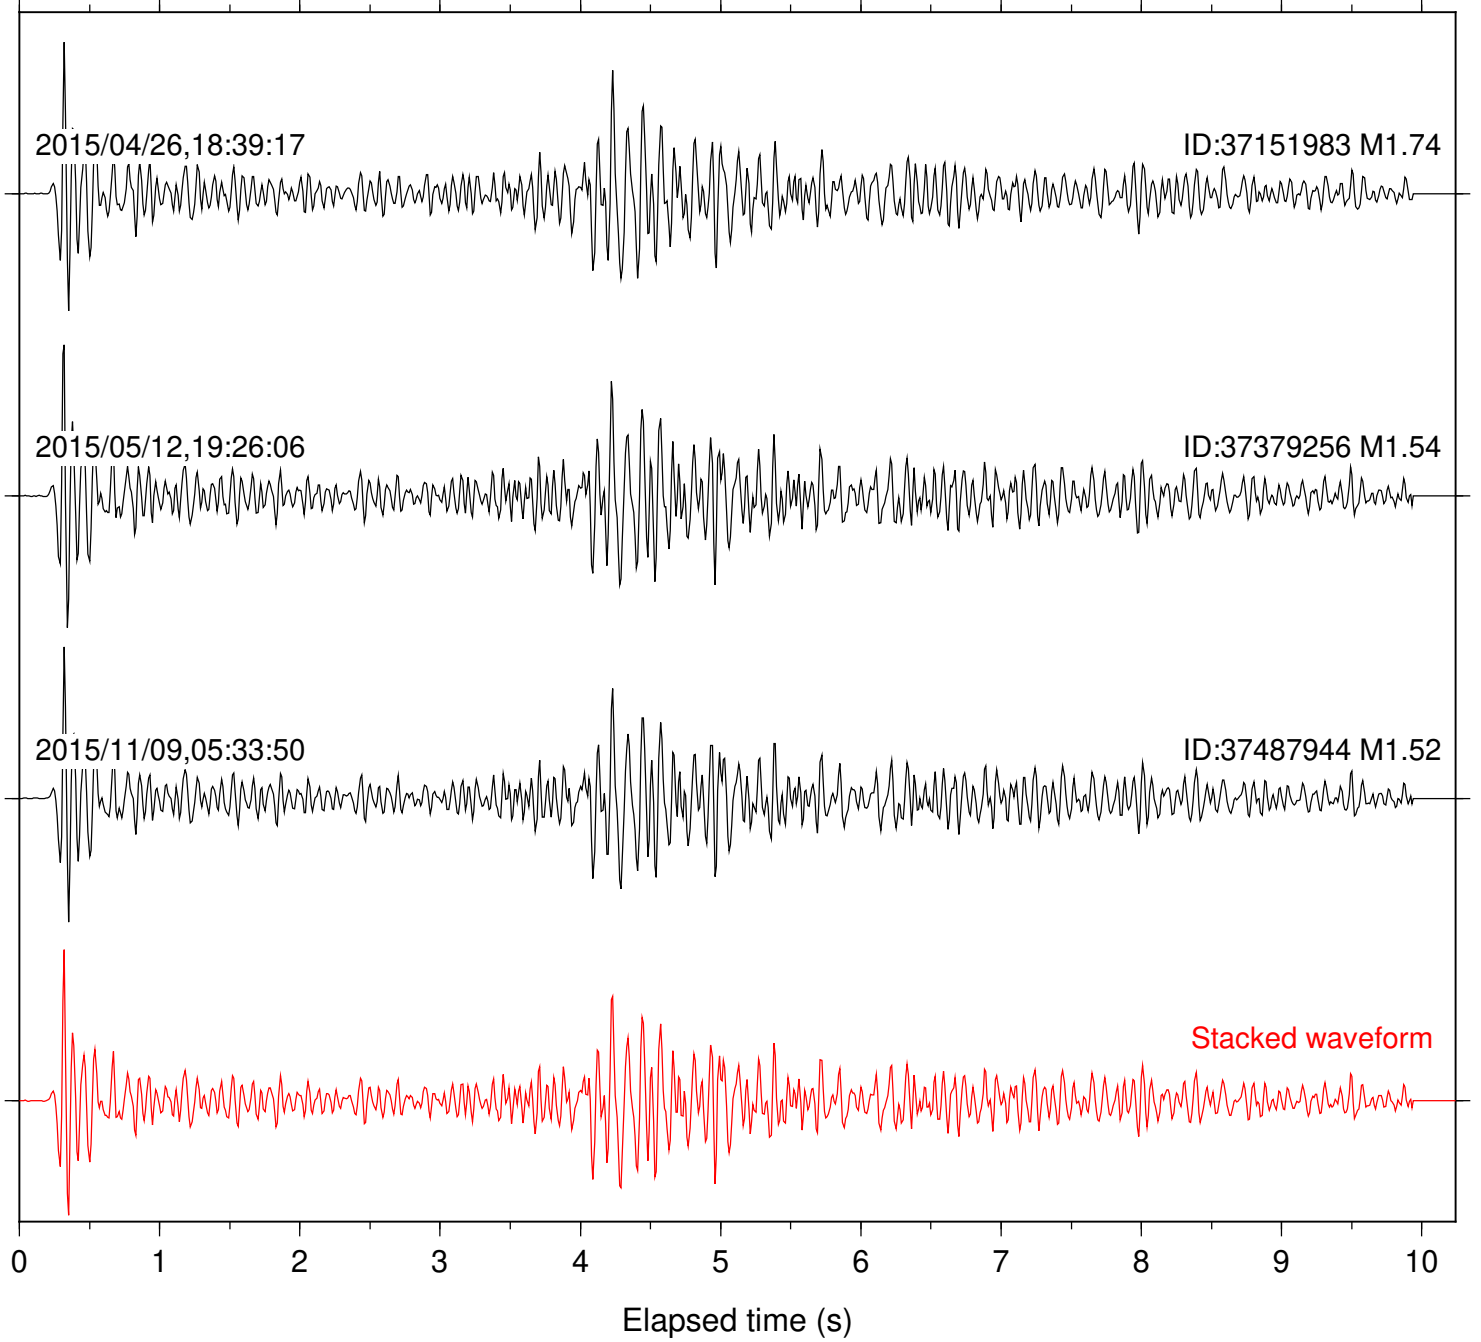

Station: B081 Com: EHZ

Focal depth: 8.33 km

Station: B082 Com: EHZ

Focal depth: 8.33 km

Station: B084 Com: EHZ

Focal depth: 8.33 km

Station: B086 Com: EHZ

Focal depth: 8.33 km

Station: B087 Com: EHZ

Focal depth: 8.33 km

Station: B088 Com: EHZ

Focal depth: 8.33 km

Station: B093 Com: EHZ

Focal depth: 8.33 km

Station: B946 Com: EHZ

Focal depth: 8.33 km

Focal depth: 8.33 km

Station: BZN Com: HHZ

Focal depth: 8.33 km

2015/04/26,18:39:17

ID:37151983 M1.74

2015/05/12,19:26:06

ID:37379256 M1.54

2015/11/09,05:33:50

Station: RRSP Com: HHZ

Focal depth: 8.33 km

Station: SMER Com: HHZ

Focal depth: 8.33 km

Station: SND Com: HHZ

Focal depth: 8.33 km

Station: WMC Com: HHZ

Focal depth: 8.30 km