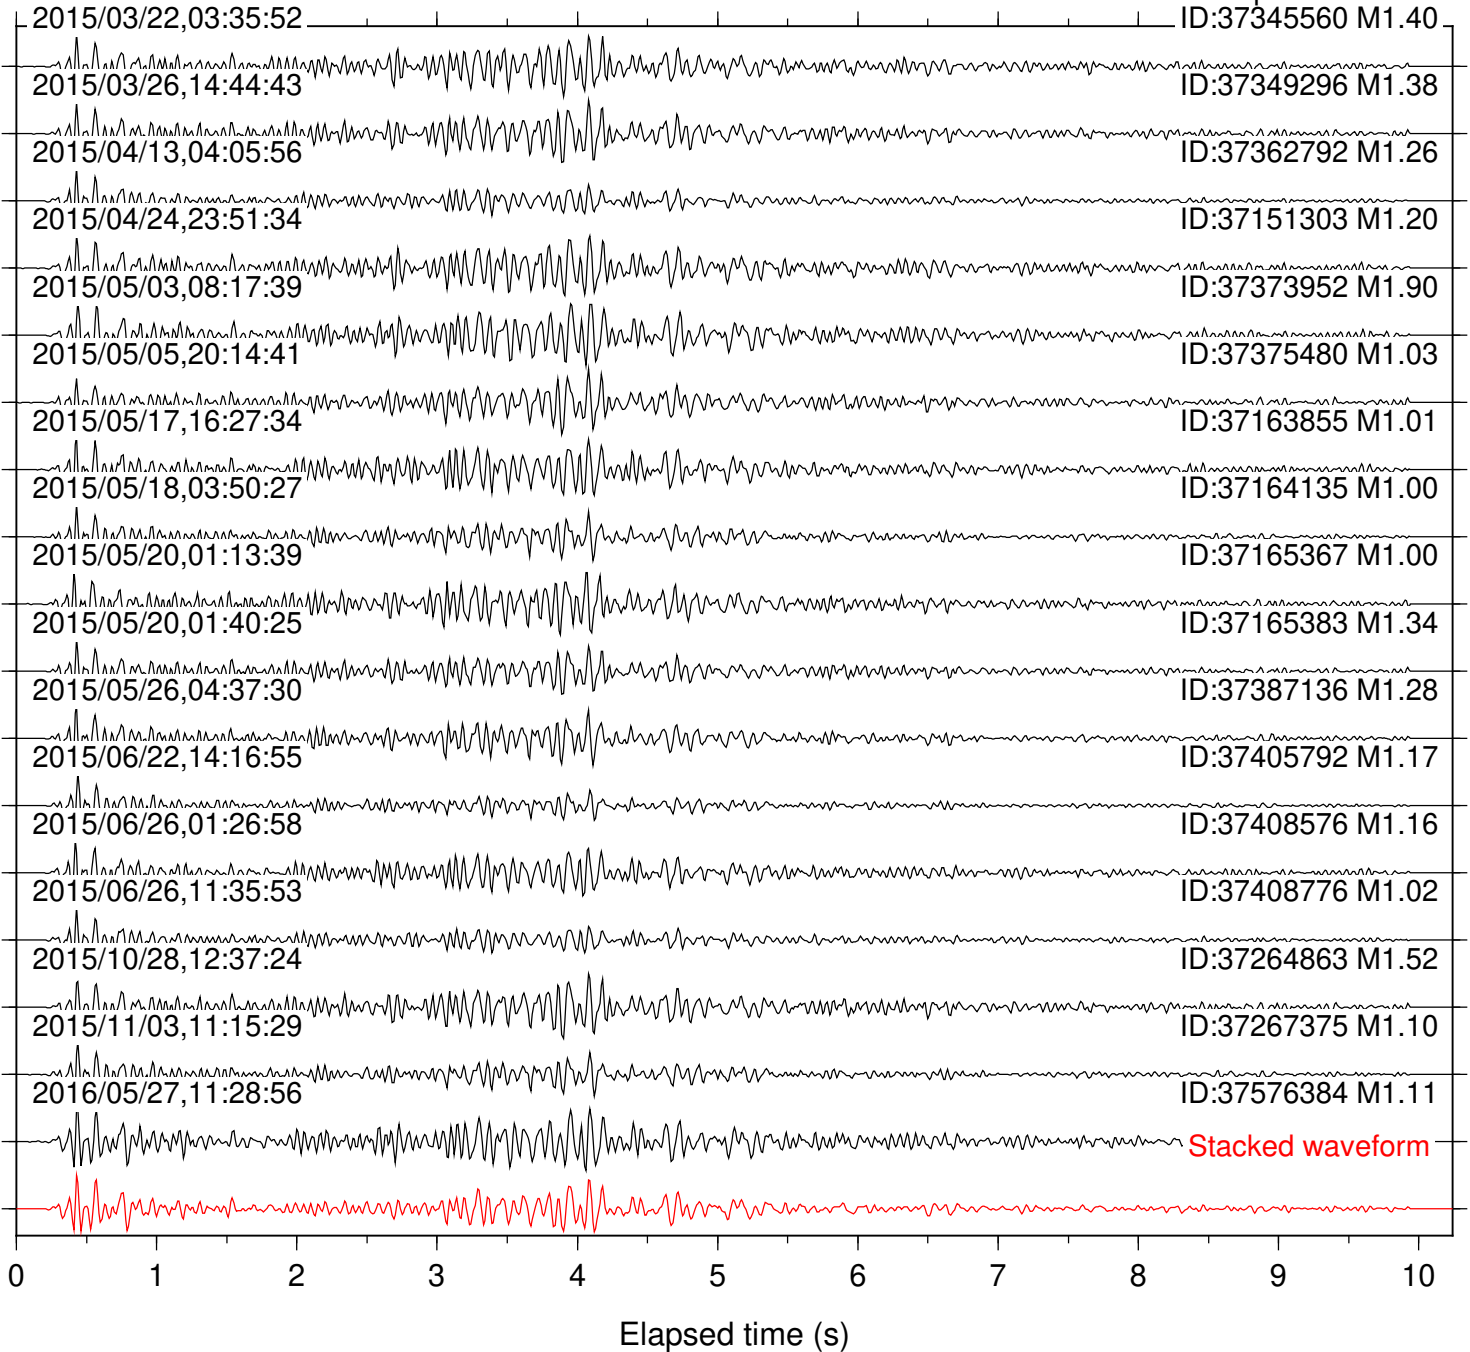

Station: B087 Com: EHZ

Focal depth: 8.34 km

Station: B088 Com: EHZ

Focal depth: 8.34 km

Station: B093 Com: EHZ

Focal depth: 8.34 km

Station: B946 Com: EHZ

Focal depth: 8.34 km

Station: DNR Com: HHZ

Focal depth: 8.34 km

Station: FRD Com: HHZ

Focal depth: 8.34 km

Station: HMT2 Com: HHZ

Focal depth: 8.34 km

Station: KNW Com: HHZ

Focal depth: 8.37 km

Station: RDM Com: HHZ

Focal depth: 8.34 km

Station: RRSP Com: HHZ

Focal depth: 8.37 km

Station: SMER Com: HHZ

Focal depth: 8.34 km

Station: SND Com: HHZ

Focal depth: 8.34 km

Station: WMC Com: HHZ

Focal depth: 8.37 km