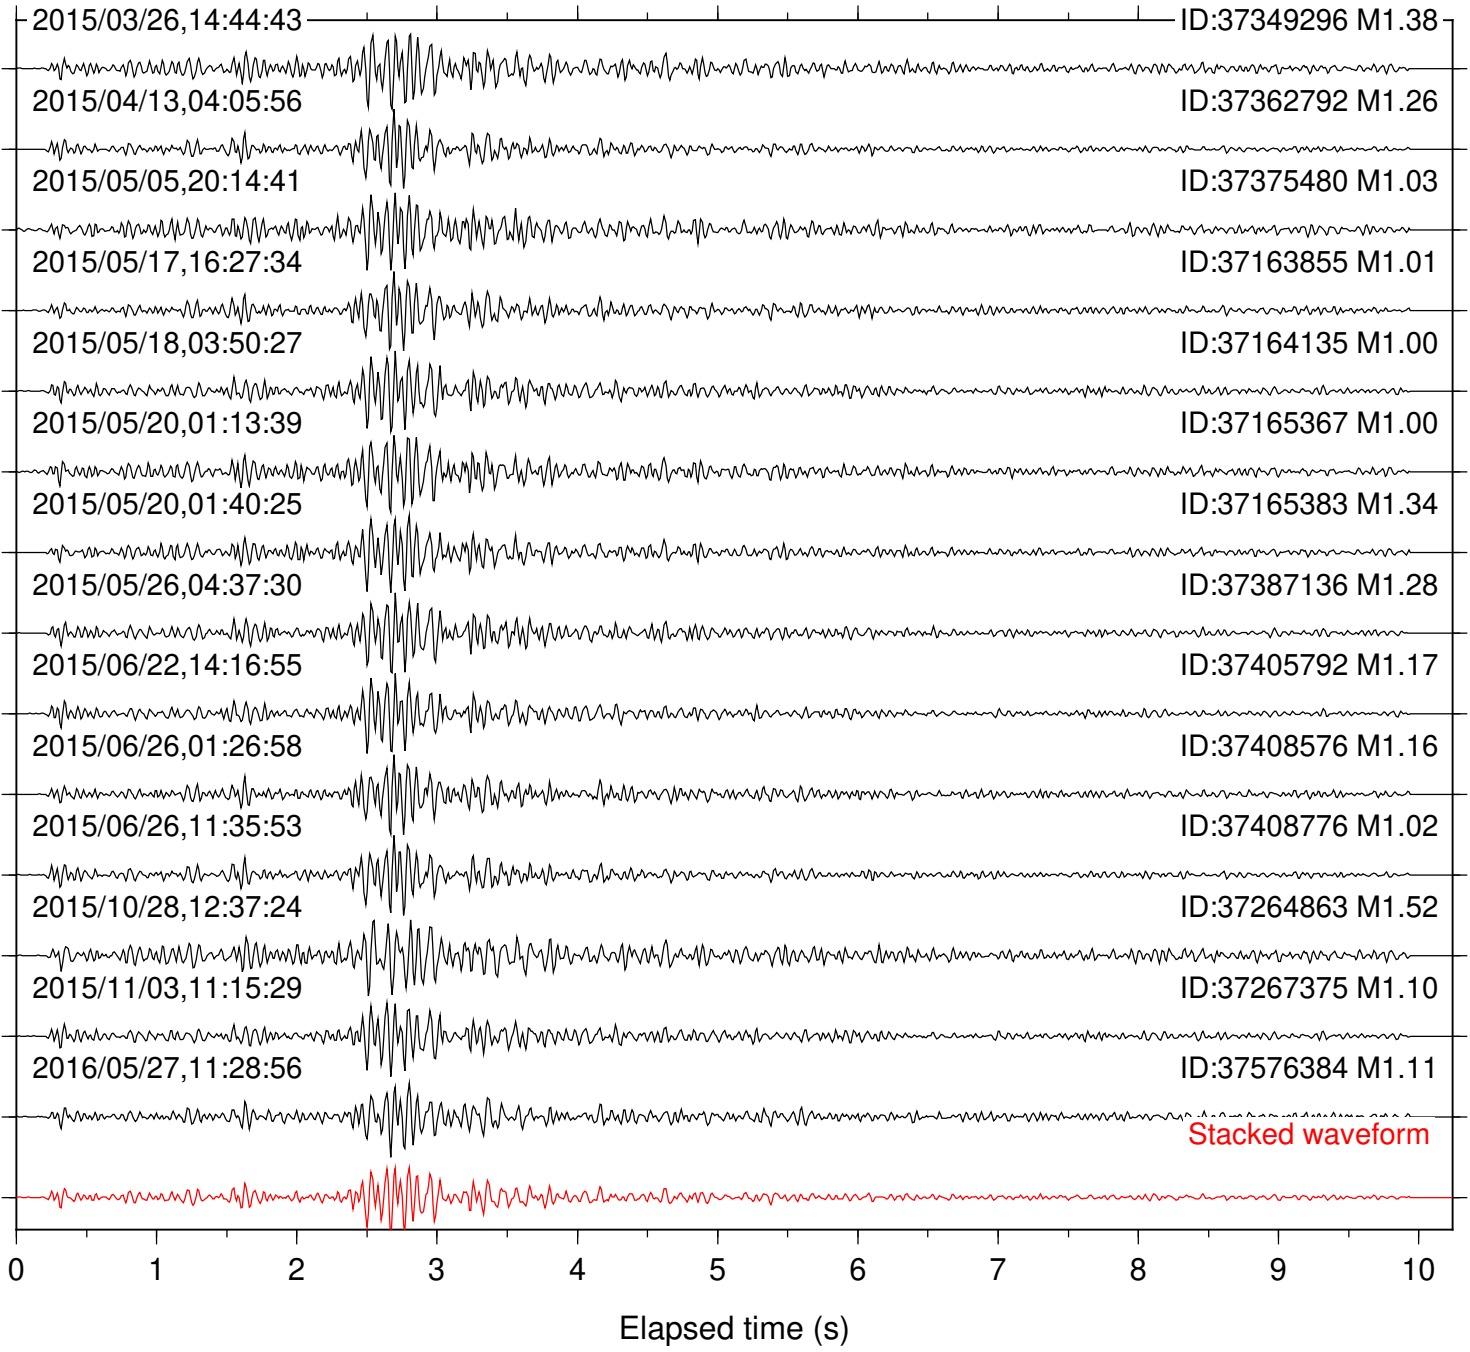

Station: B081 Com: EHZ

Focal depth: 8.34 km

Station: B082 Com: EHZ

Focal depth: 8.34 km

Station: B084 Com: EHZ

Focal depth: 8.34 km

Station: B086 Com: EHZ

Focal depth: 8.37 km

Station: DNR Com: HHZ

Focal depth: 8.34 km

Station: FRD Com: HHZ

Focal depth: 8.34 km

Station: HMT2 Com: HHZ

Focal depth: 8.34 km

Station: KNW Com: HHZ

Focal depth: 8.37 km

Station: RDM Com: HHZ

Focal depth: 8.34 km

Station: RRSP Com: HHZ

Focal depth: 8.37 km

Station: SMER Com: HHZ

Focal depth: 8.34 km

Station: SND Com: HHZ

Focal depth: 8.34 km

Station: WMC Com: HHZ

Focal depth: 8.37 km