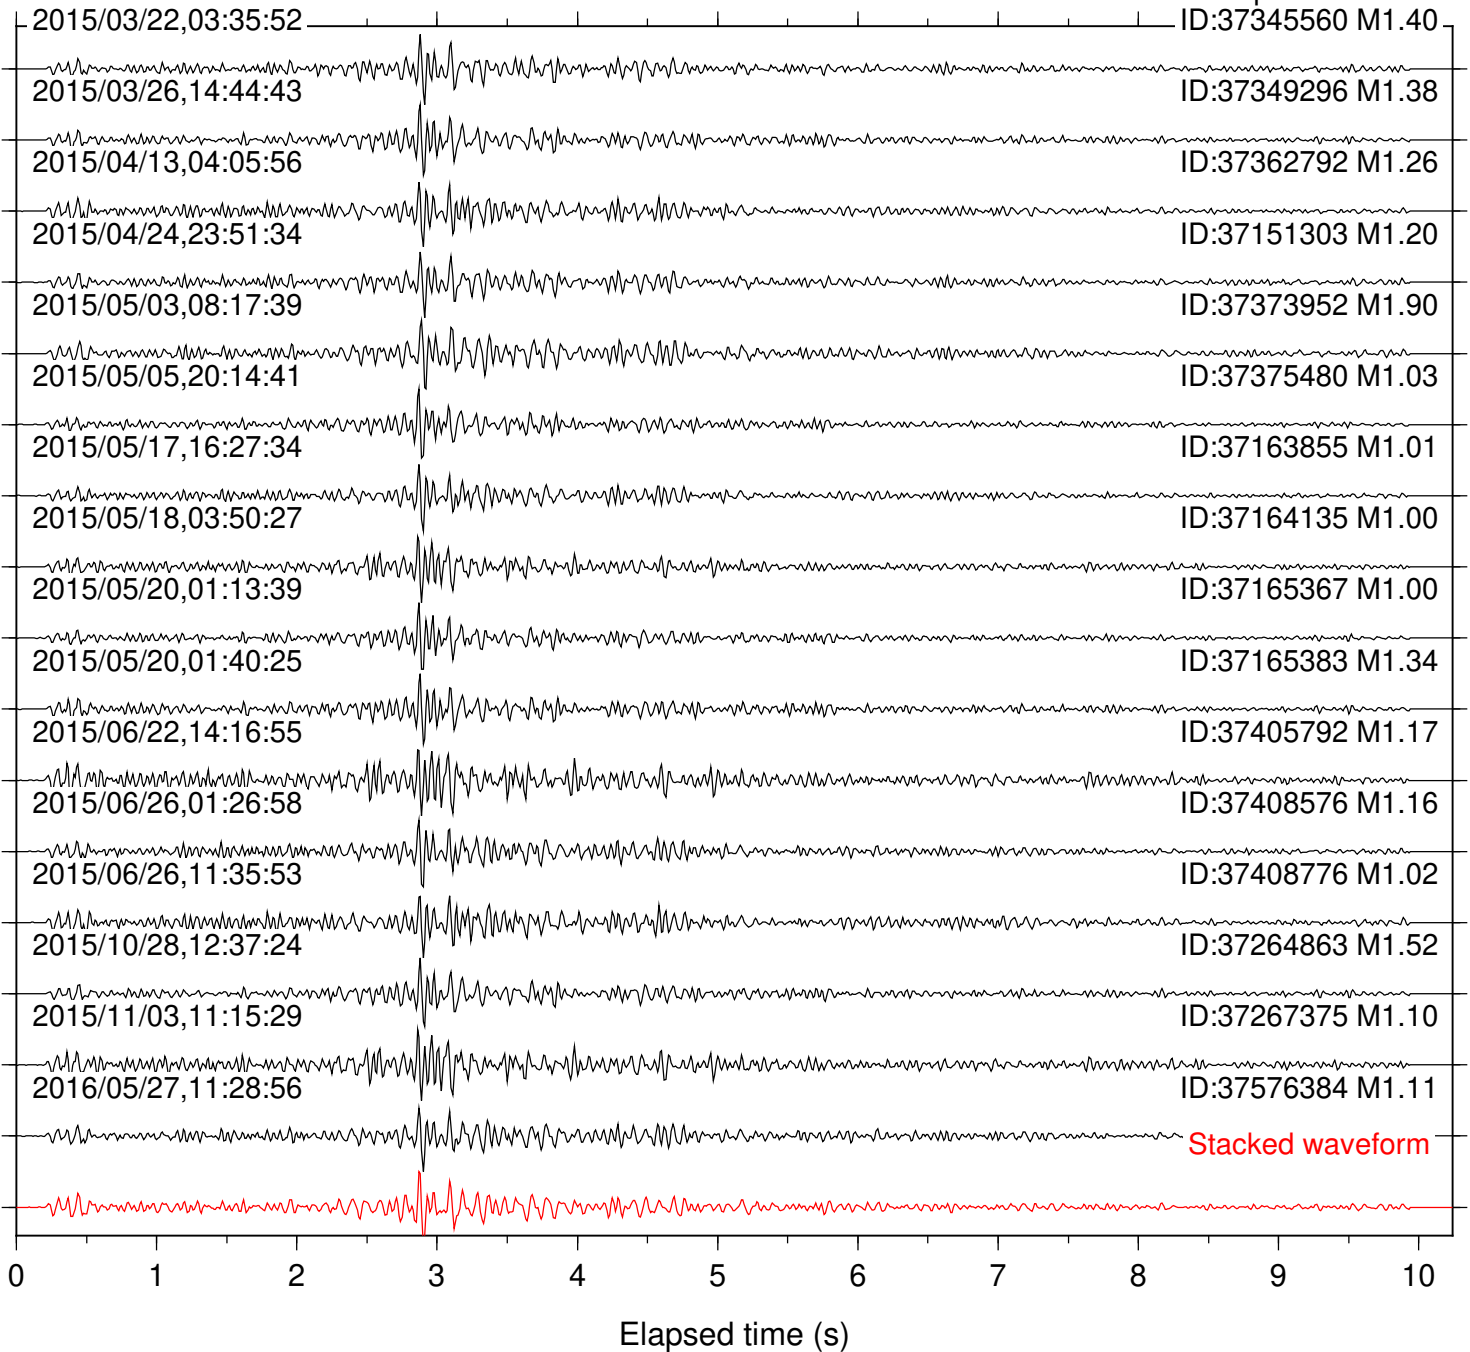

Station: B081 Com: EHZ

Focal depth: 8.34 km

Station: B082 Com: EHZ

Focal depth: 8.34 km

Station: B084 Com: EHZ

Focal depth: 8.34 km

Station: B086 Com: EHZ

Focal depth: 8.37 km

Station: DNR Com: HHZ

Focal depth: 8.34 km

Station: FRD Com: HHZ

Focal depth: 8.34 km

Station: HMT2 Com: HHZ

Focal depth: 8.34 km

Station: KNW Com: HHZ

Focal depth: 8.37 km

Station: RDM Com: HHZ

Focal depth: 8.34 km

Station: RRSP Com: HHZ

Focal depth: 8.37 km

Station: SMER Com: HHZ

Focal depth: 8.34 km

Station: SND Com: HHZ

Focal depth: 8.34 km

Station: WMC Com: HHZ

Focal depth: 8.37 km