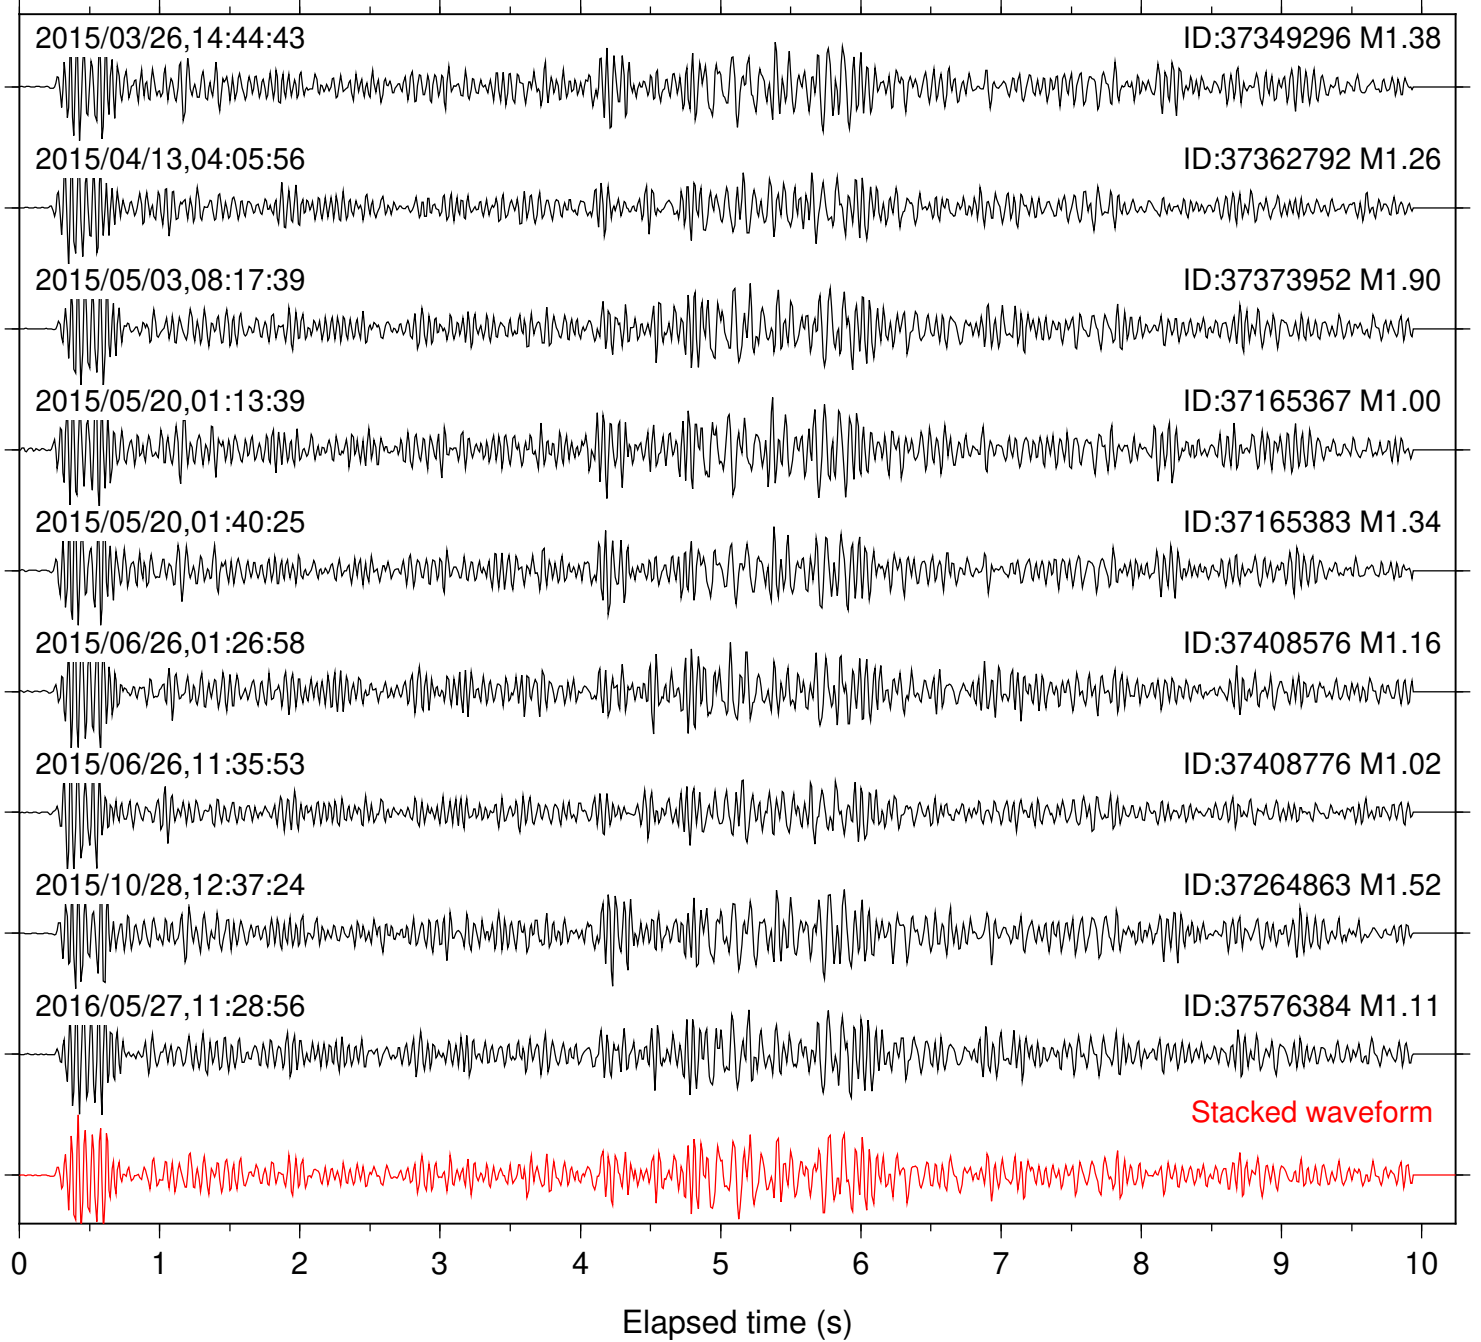

Station: DNR Com: HHZ

Focal depth: 8.34 km

Station: FRD Com: HHZ

Focal depth: 8.34 km

Station: HMT2 Com: HHZ

Focal depth: 8.34 km

Station: KNW Com: HHZ

Focal depth: 8.37 km

Station: LVA2 Com: HHZ

Focal depth: 8.34 km

Station: PFO Com: HHZ

Focal depth: 8.34 km

Station: PLM Com: HHZ

Focal depth: 8.34 km

Station: POB2 Com: HHZ

Focal depth: 8.34 km

Station: RDM Com: HHZ

Focal depth: 8.34 km

Station: RRSP Com: HHZ

Focal depth: 8.37 km

Station: SMER Com: HHZ

Focal depth: 8.34 km

Station: SND Com: HHZ

Focal depth: 8.34 km

Station: WMC Com: HHZ

Focal depth: 8.37 km