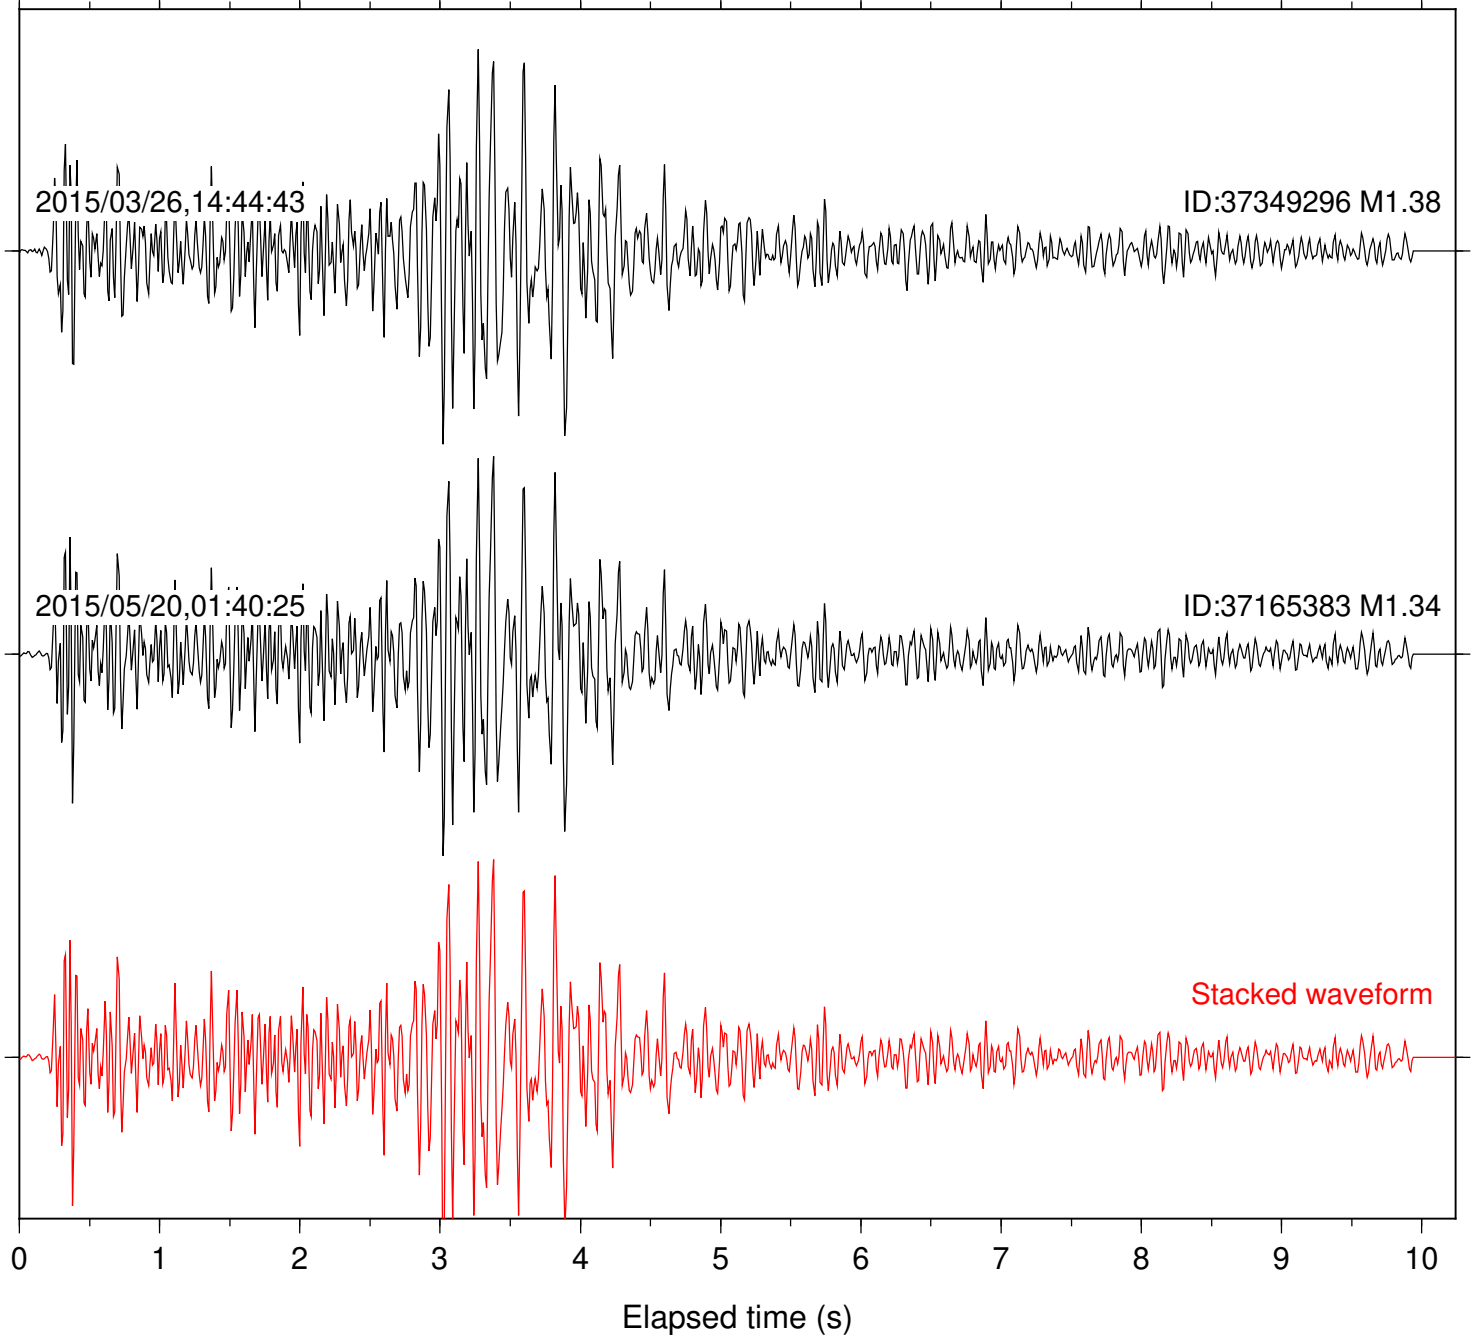

Station: B087 Com: EHZ

Focal depth: 8.34 km

Station: B088 Com: EHZ

Focal depth: 8.34 km

Station: B093 Com: EHZ

Focal depth: 8.34 km

Station: B946 Com: EHZ

Focal depth: 8.34 km

Station: BAC Com: EHZ

Focal depth: 8.34 km

Station: BZN Com: HHZ

Focal depth: 8.40 km

Station: CRY Com: HHZ

Focal depth: 8.37 km

Station: DGR Com: HHZ

Focal depth: 8.34 km

Station: DNR Com: HHZ

Focal depth: 8.34 km

Station: FRD Com: HHZ

Focal depth: 8.34 km

Station: HMT2 Com: HHZ

Focal depth: 8.34 km

Station: KNW Com: HHZ

Focal depth: 8.37 km

Station: RDM Com: HHZ

Focal depth: 8.34 km

Station: RRSP Com: HHZ

Focal depth: 8.37 km

Station: SMER Com: HHZ

Focal depth: 8.34 km

Station: SND Com: HHZ

Focal depth: 8.34 km