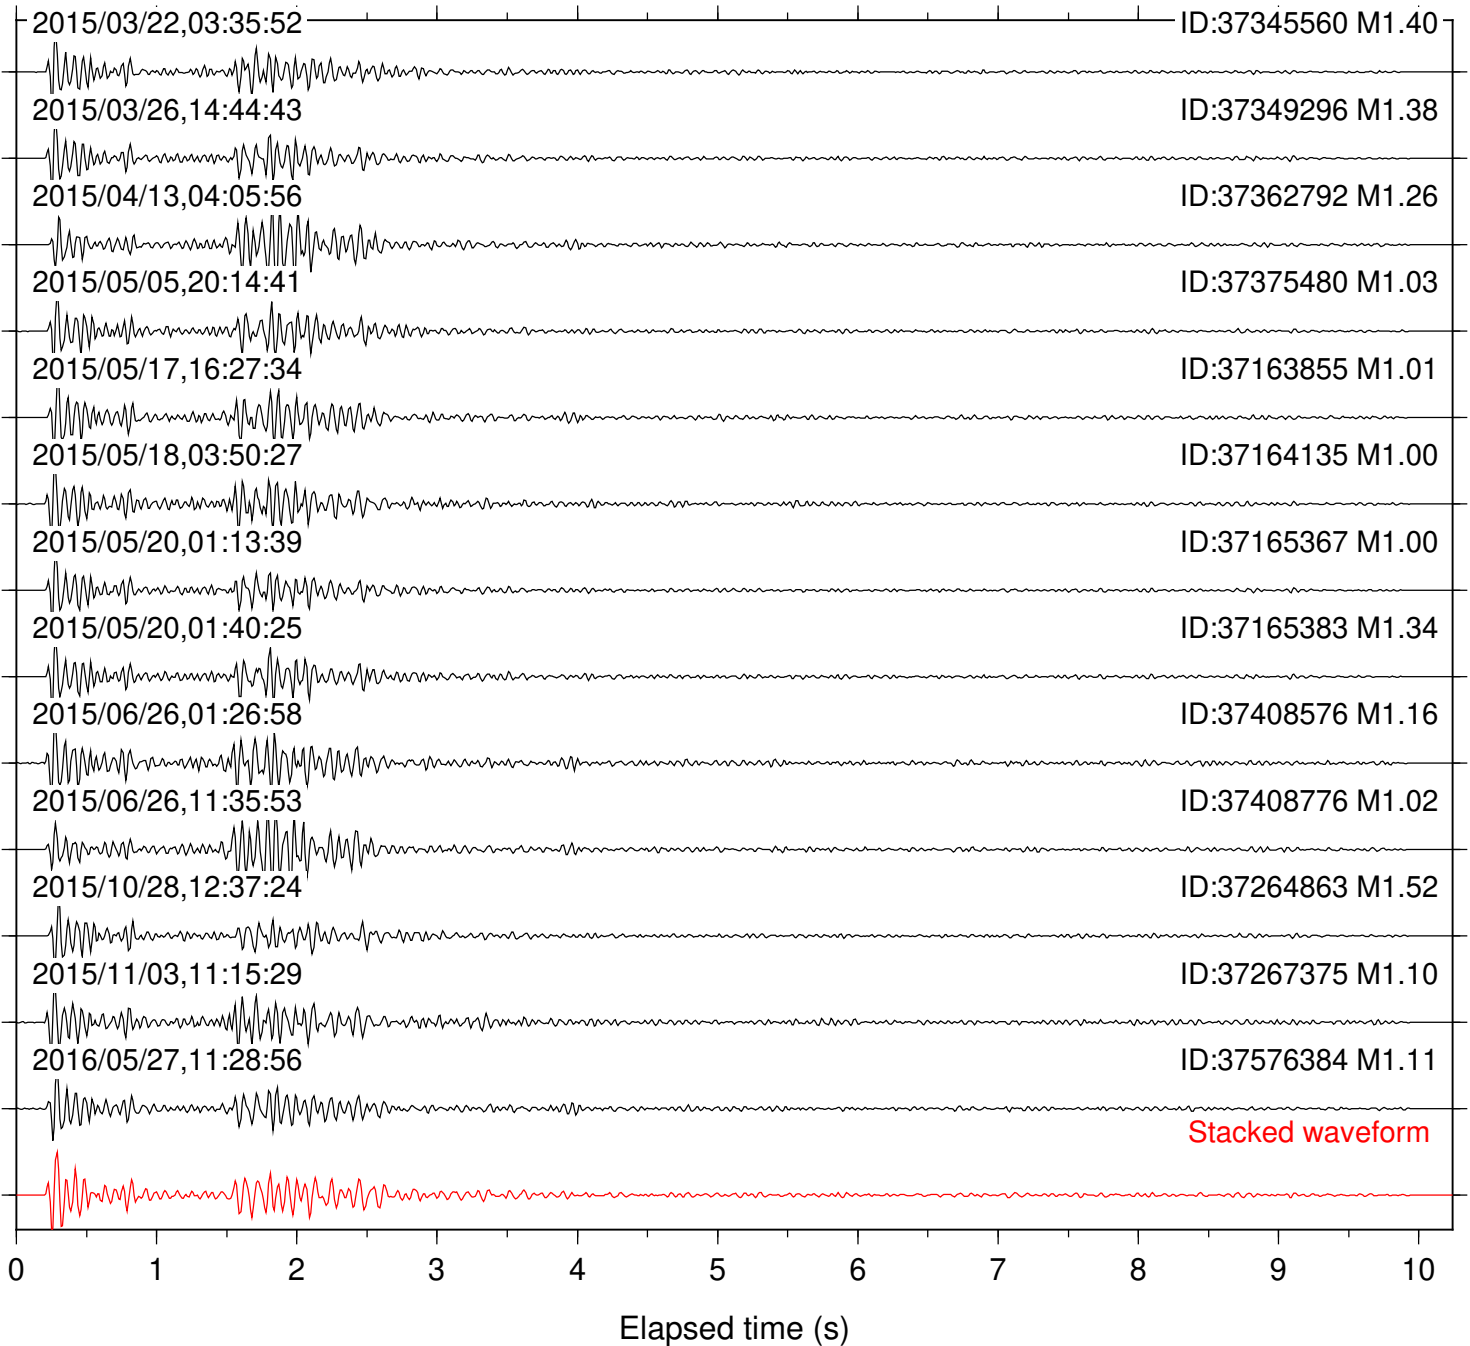

Station: DNR Com: HHZ

Focal depth: 8.34 km

Station: FRD Com: HHZ

Focal depth: 8.34 km

Station: HMT2 Com: HHZ

Focal depth: 8.34 km

Station: KNW Com: HHZ

Focal depth: 8.37 km

Station: LVA2 Com: HHZ

Focal depth: 8.34 km

Station: PFO Com: HHZ

Focal depth: 8.34 km

Station: PLM Com: HHZ

Focal depth: 8.34 km

Station: POB2 Com: HHZ

Focal depth: 8.34 km

Station: RDM Com: HHZ

Focal depth: 8.34 km

Station: RRSP Com: HHZ

Focal depth: 8.37 km

Station: SMER Com: HHZ

Focal depth: 8.34 km

Station: SND Com: HHZ

Focal depth: 8.34 km

Station: WMC Com: HHZ

Focal depth: 8.37 km