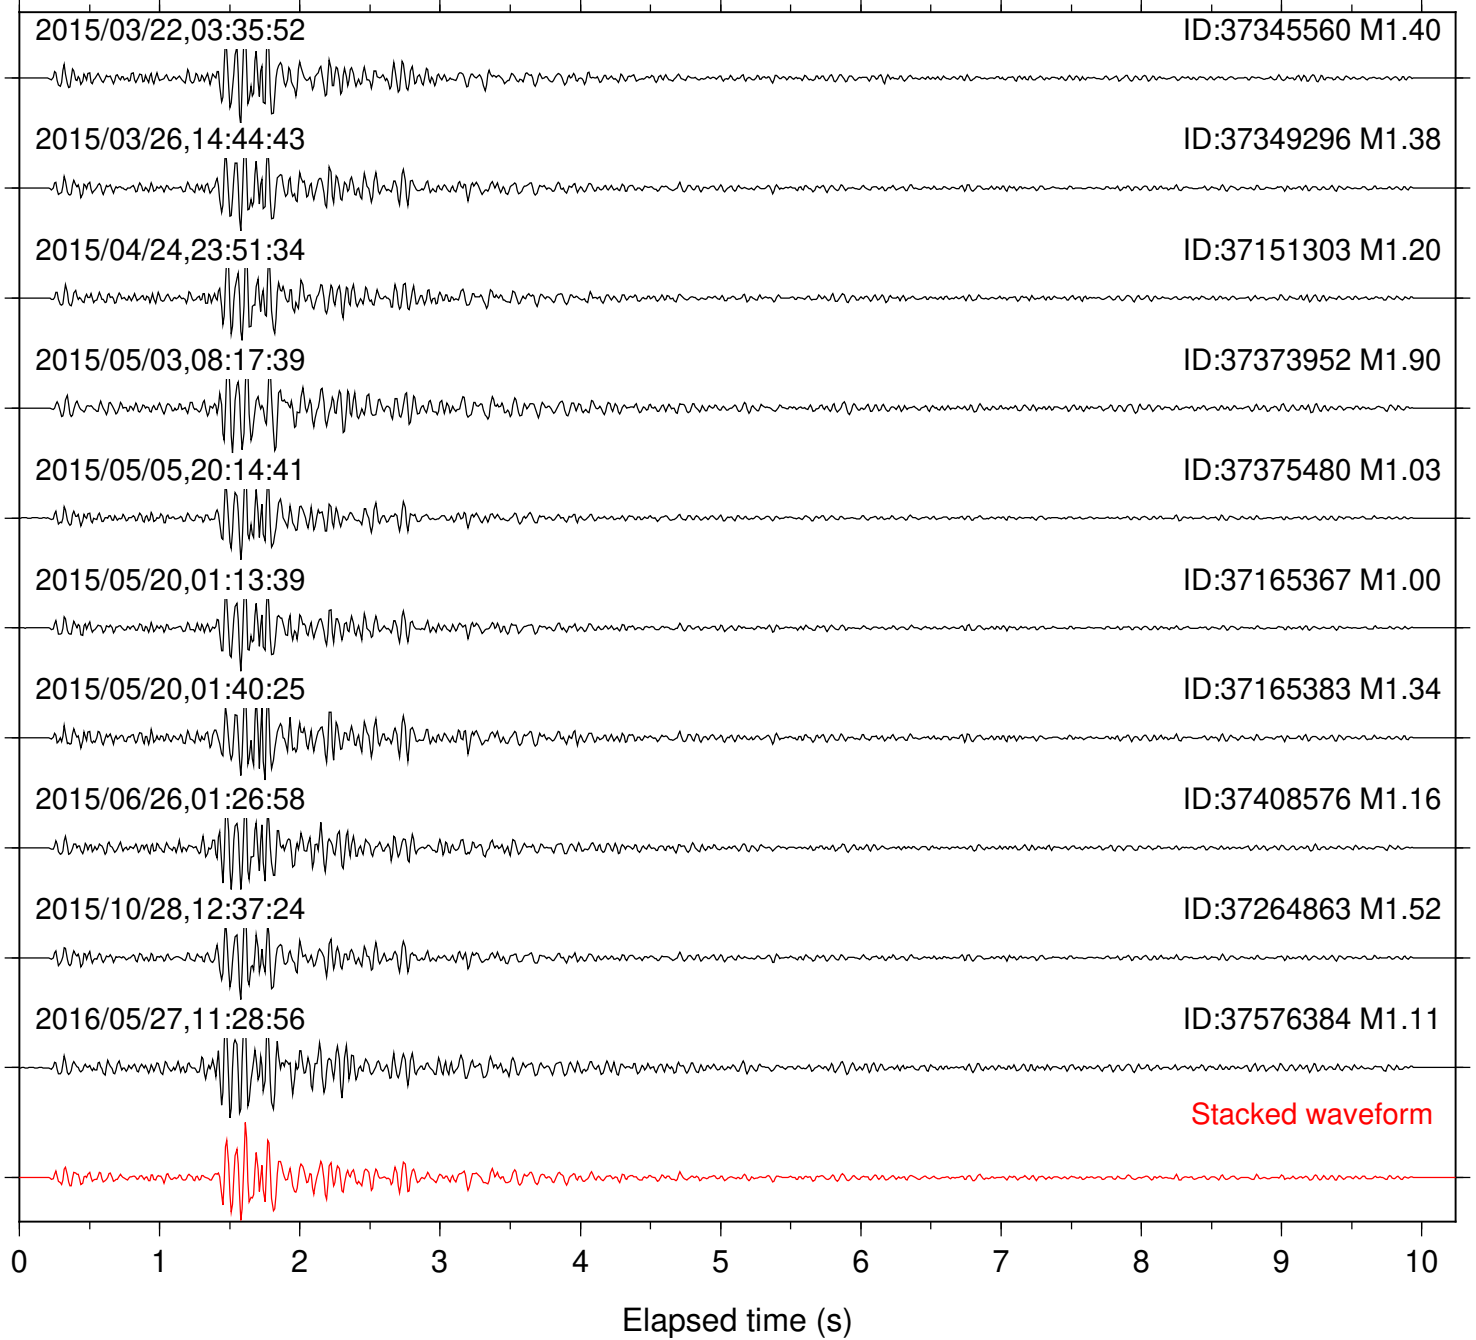

Station: B087 Com: EHZ

Focal depth: 8.34 km

Station: B088 Com: EHZ

Focal depth: 8.34 km

Station: B093 Com: EHZ

Focal depth: 8.34 km

Station: B946 Com: EHZ

Focal depth: 8.34 km

Station: BAC Com: EHZ

Focal depth: 8.34 km

Station: BZN Com: HHZ

Focal depth: 8.40 km

Station: CRY Com: HHZ

Focal depth: 8.37 km

Station: DGR Com: HHZ

Focal depth: 8.34 km

Station: DNR Com: HHZ

Focal depth: 8.34 km

Station: FRD Com: HHZ

Focal depth: 8.34 km

Station: HMT2 Com: HHZ

Focal depth: 8.34 km

Station: KNW Com: HHZ

Focal depth: 8.37 km

Station: WMC Com: HHZ

Focal depth: 8.37 km