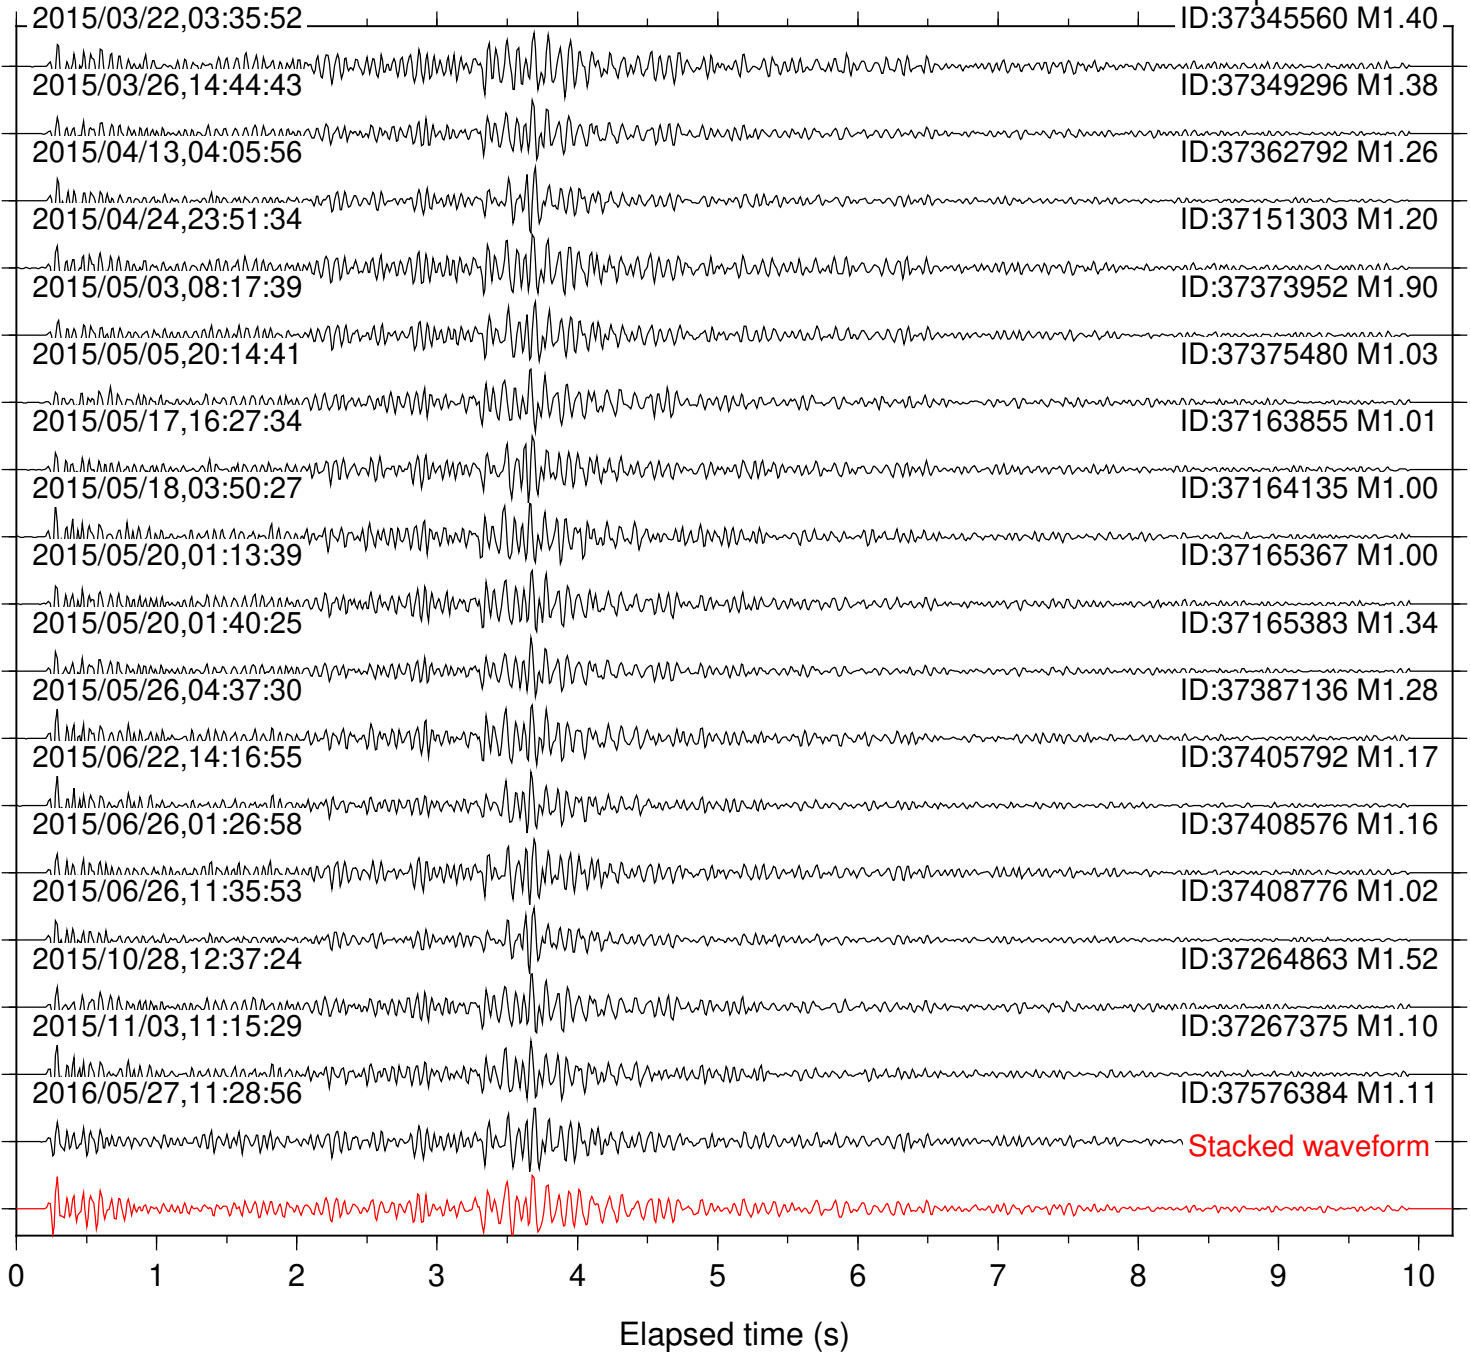

Station: B087 Com: EHZ

Focal depth: 8.34 km