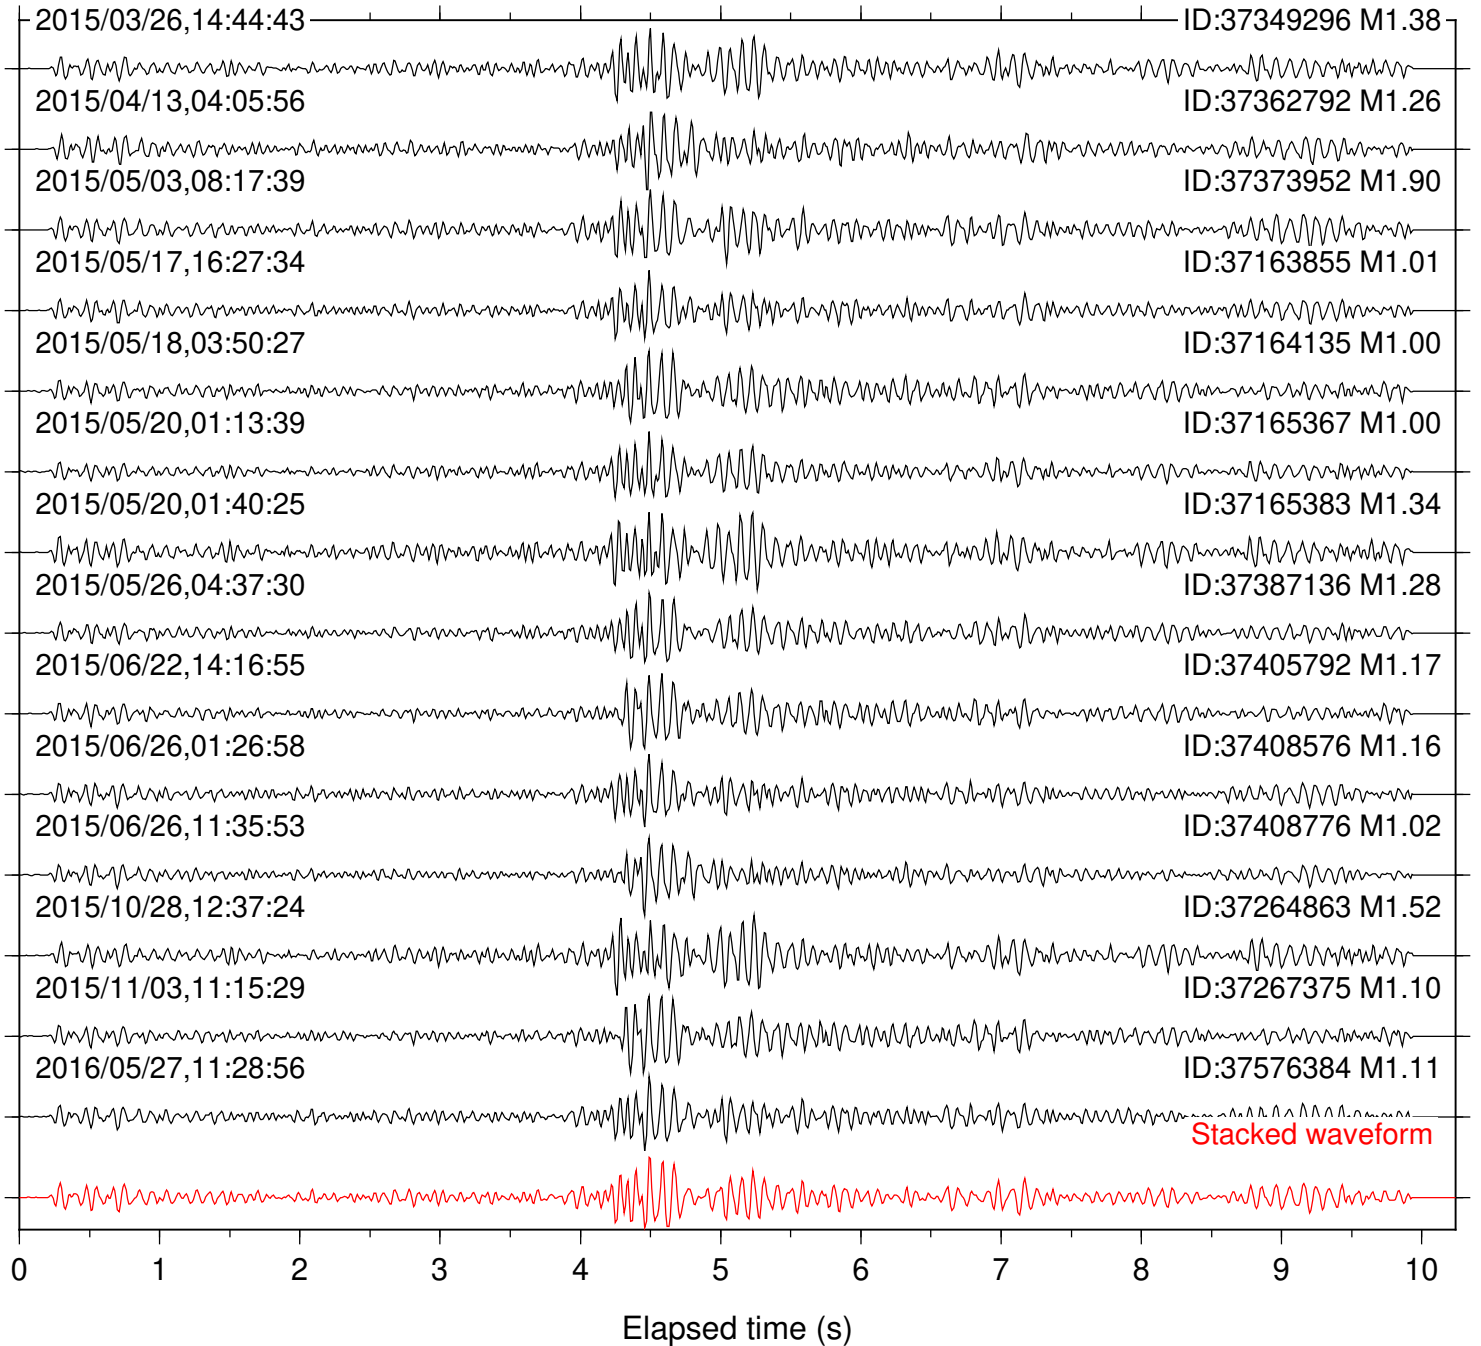

Station: B081 Com: EHZ

Focal depth: 8.34 km

Station: B082 Com: EHZ

Focal depth: 8.34 km

Station: B084 Com: EHZ

Focal depth: 8.34 km

Station: B086 Com: EHZ

Focal depth: 8.37 km

Station: B087 Com: EHZ

Focal depth: 8.34 km

Station: B088 Com: EHZ

Focal depth: 8.34 km

Station: B093 Com: EHZ

Focal depth: 8.34 km

Station: B946 Com: EHZ

Focal depth: 8.34 km

Station: RDM Com: HHZ

Focal depth: 8.34 km

Station: RRSP Com: HHZ

Focal depth: 8.37 km

Station: SMER Com: HHZ

Focal depth: 8.34 km

Station: SND Com: HHZ

Focal depth: 8.34 km

Station: WMC Com: HHZ

Focal depth: 8.37 km