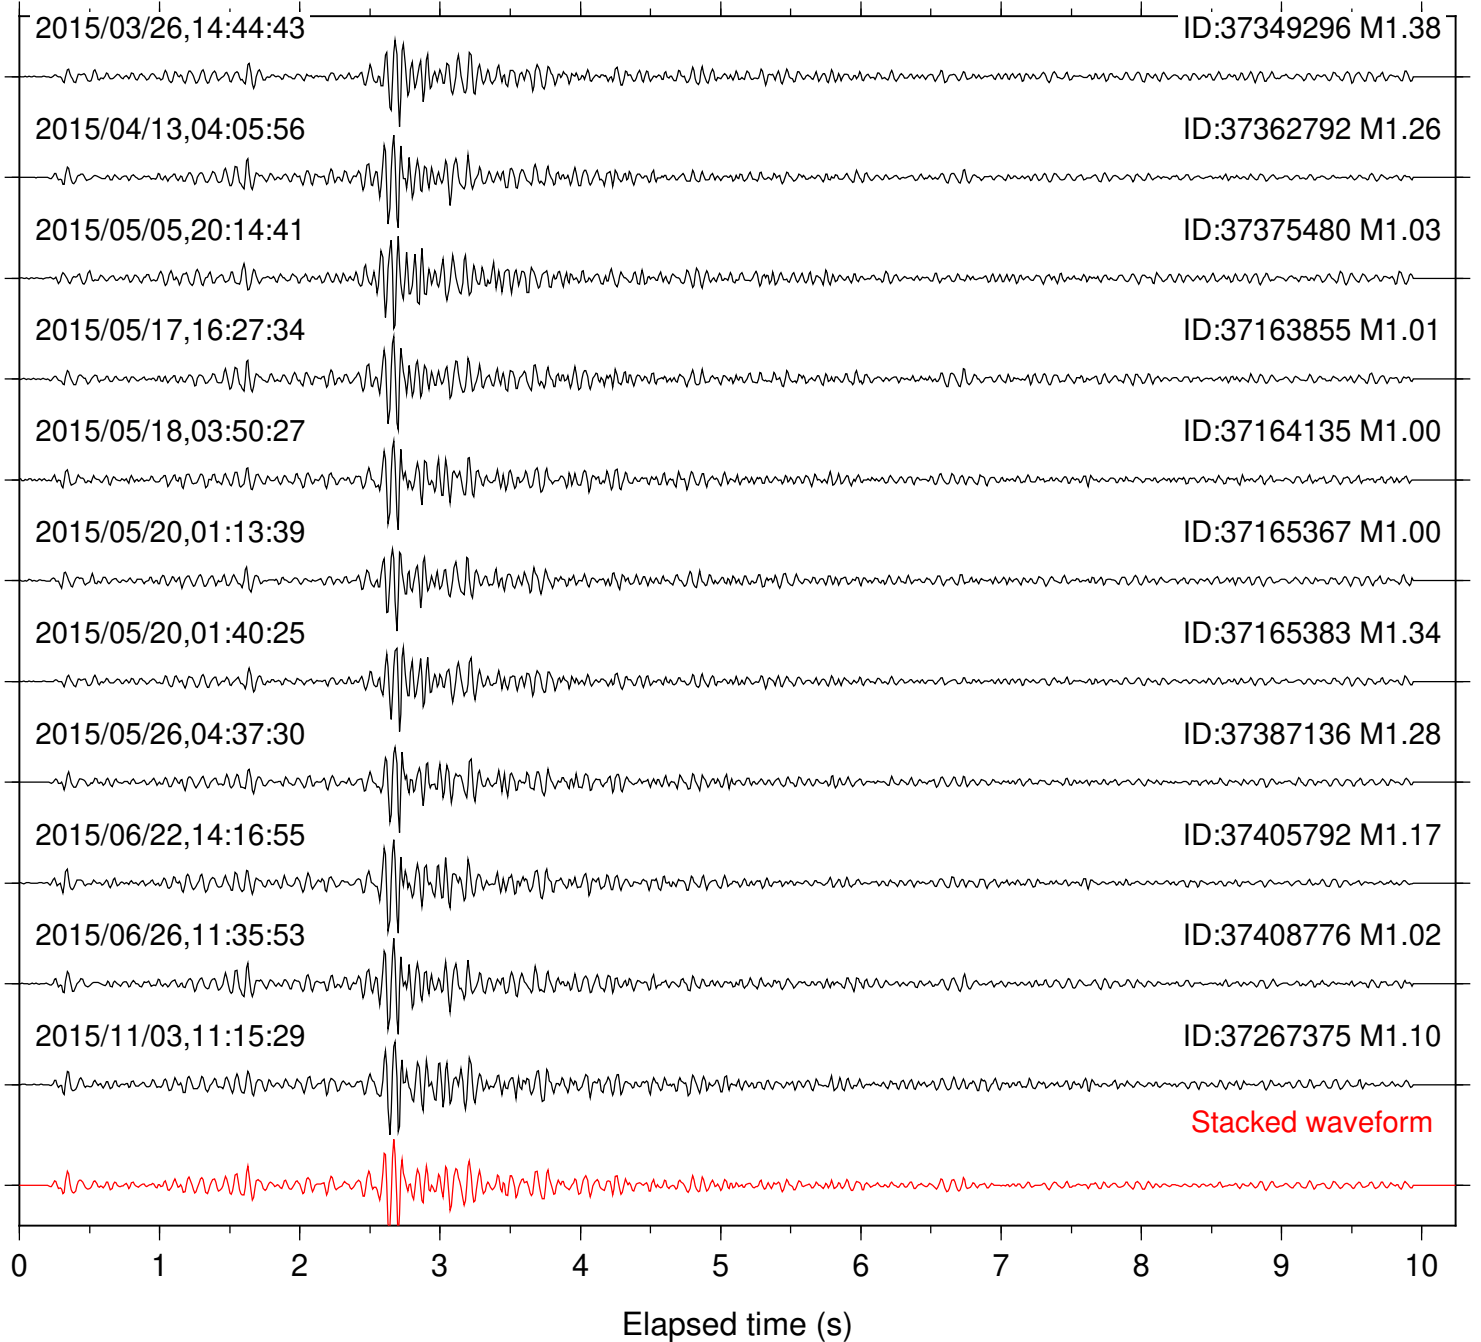

Station: DNR Com: HHZ

Focal depth: 8.34 km

Station: FRD Com: HHZ

Focal depth: 8.34 km

Station: HMT2 Com: HHZ

Focal depth: 8.34 km

Station: KNW Com: HHZ

Focal depth: 8.37 km

Station: LVA2 Com: HHZ

Focal depth: 8.34 km

Station: PFO Com: HHZ

Focal depth: 8.34 km

Station: PLM Com: HHZ

Focal depth: 8.34 km

Station: POB2 Com: HHZ

Focal depth: 8.34 km

Station: RDM Com: HHZ

Focal depth: 8.34 km

Station: RRSP Com: HHZ

Focal depth: 8.37 km

Station: SMER Com: HHZ

Focal depth: 8.34 km

Station: SND Com: HHZ

Focal depth: 8.34 km

Station: WMC Com: HHZ

Focal depth: 8.37 km