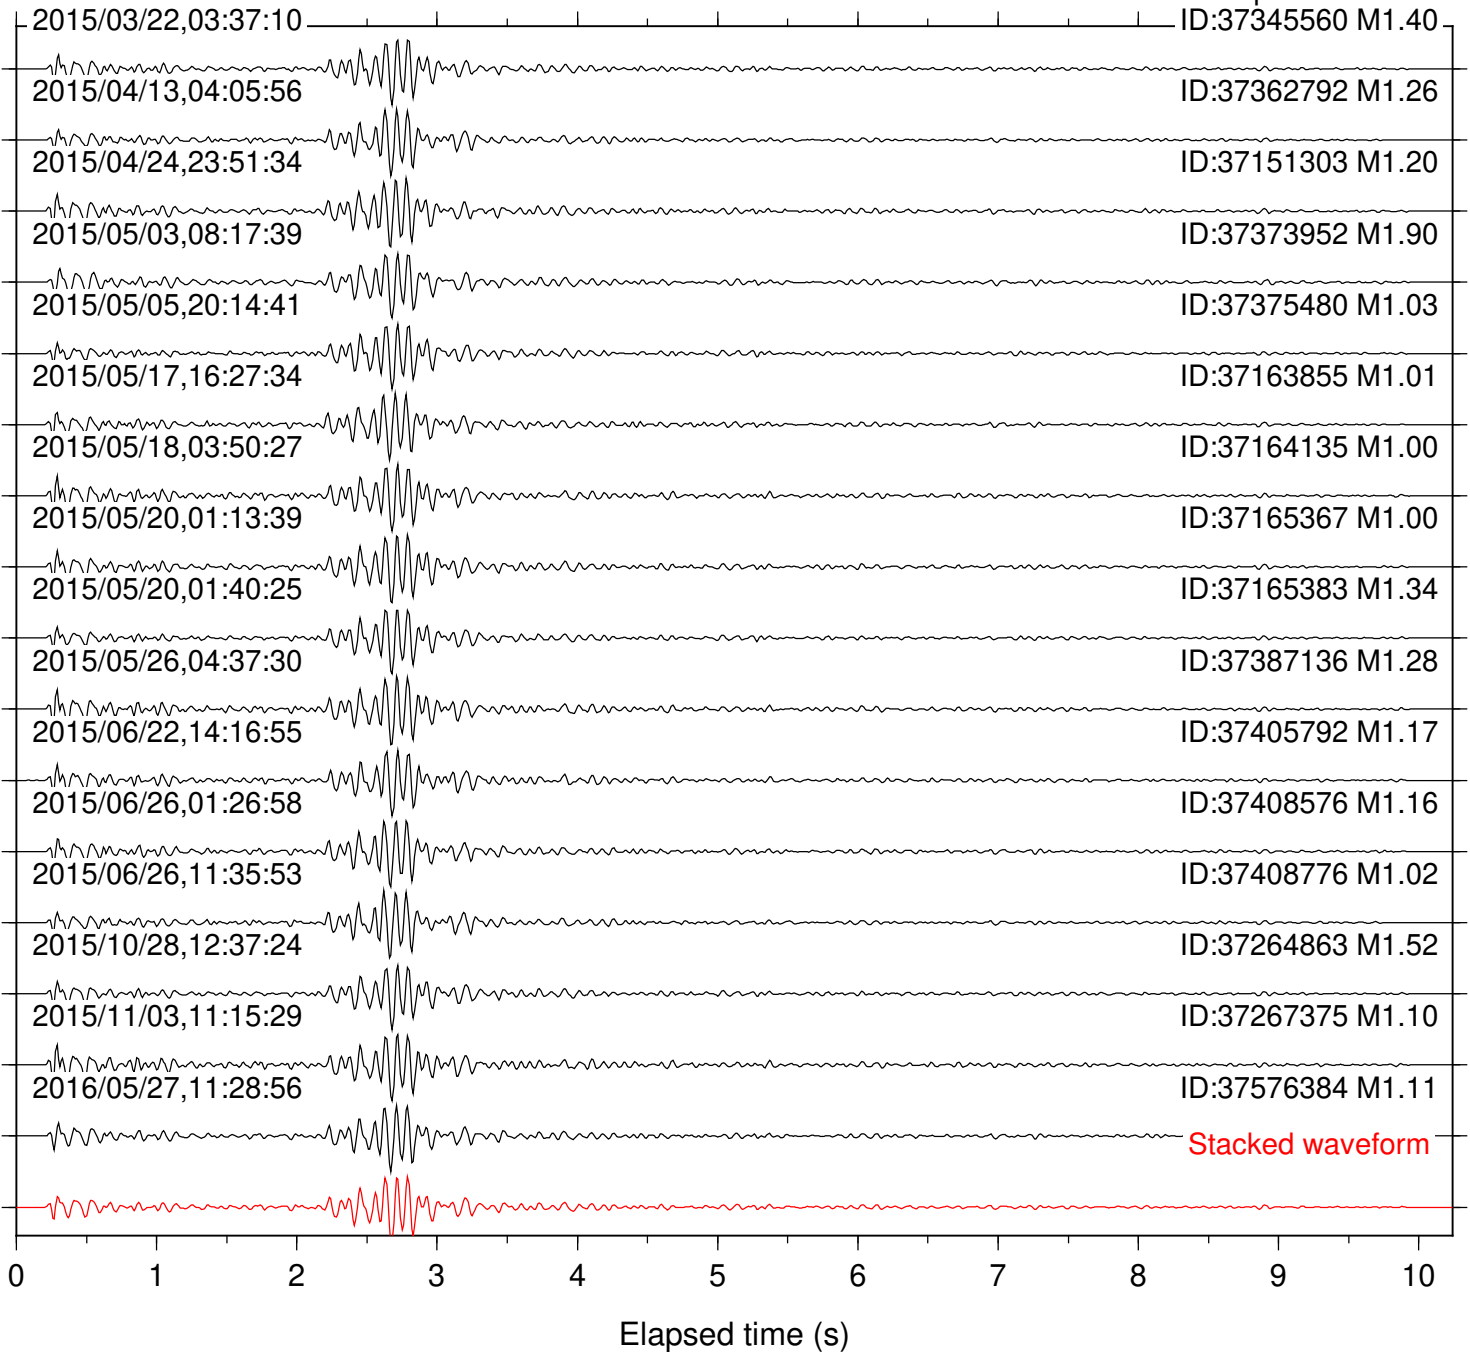

Station: DNR Com: HHZ

Focal depth: 8.34 km

Station: FRD Com: HHZ

Focal depth: 8.34 km

Station: HMT2 Com: HHZ

Focal depth: 8.34 km

Station: KNW Com: HHZ

Focal depth: 8.37 km

Station: LVA2 Com: HHZ

Focal depth: 8.34 km

Station: PFO Com: HHZ

Focal depth: 8.34 km

Station: PLM Com: HHZ

Focal depth: 8.34 km

Station: POB2 Com: HHZ

Focal depth: 8.34 km

Station: RDM Com: HHZ

Focal depth: 8.34 km

Station: RRSP Com: HHZ

Focal depth: 8.37 km

Station: SMER Com: HHZ

Focal depth: 8.34 km

Station: SND Com: HHZ

Focal depth: 8.34 km

Station: WMC Com: HHZ

Focal depth: 8.37 km