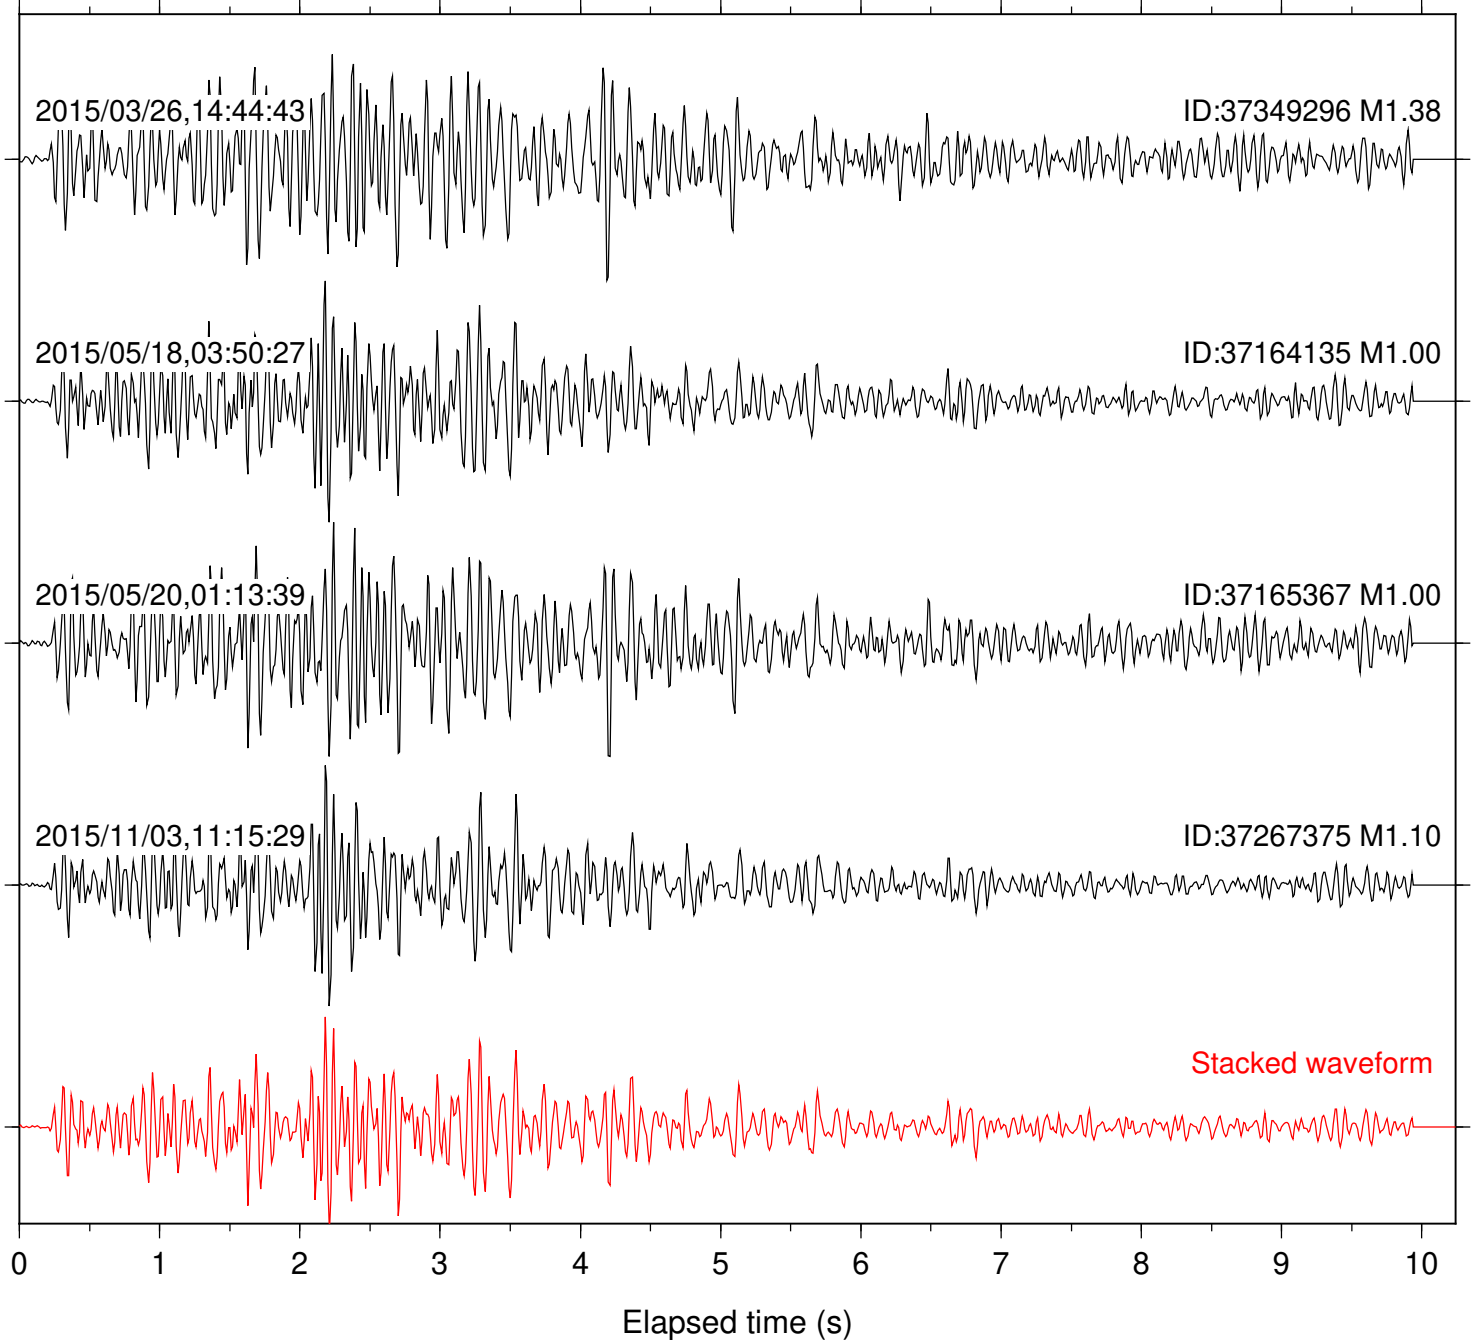

Station: DNR Com: HHZ

Focal depth: 8.34 km

Station: FRD Com: HHZ

Focal depth: 8.34 km

Station: HMT2 Com: HHZ

Focal depth: 8.34 km

Station: KNW Com: HHZ

Focal depth: 8.37 km

Station: LVA2 Com: HHZ

Focal depth: 8.34 km

Station: PFO Com: HHZ

Focal depth: 8.34 km

Station: PLM Com: HHZ

Focal depth: 8.34 km

Station: POB2 Com: HHZ

Focal depth: 8.34 km

Station: RDM Com: HHZ

Focal depth: 8.34 km

Station: RRSP Com: HHZ

Focal depth: 8.37 km

Station: SMER Com: HHZ

Focal depth: 8.34 km

Station: SND Com: HHZ

Focal depth: 8.34 km

Station: WMC Com: HHZ

Focal depth: 8.37 km