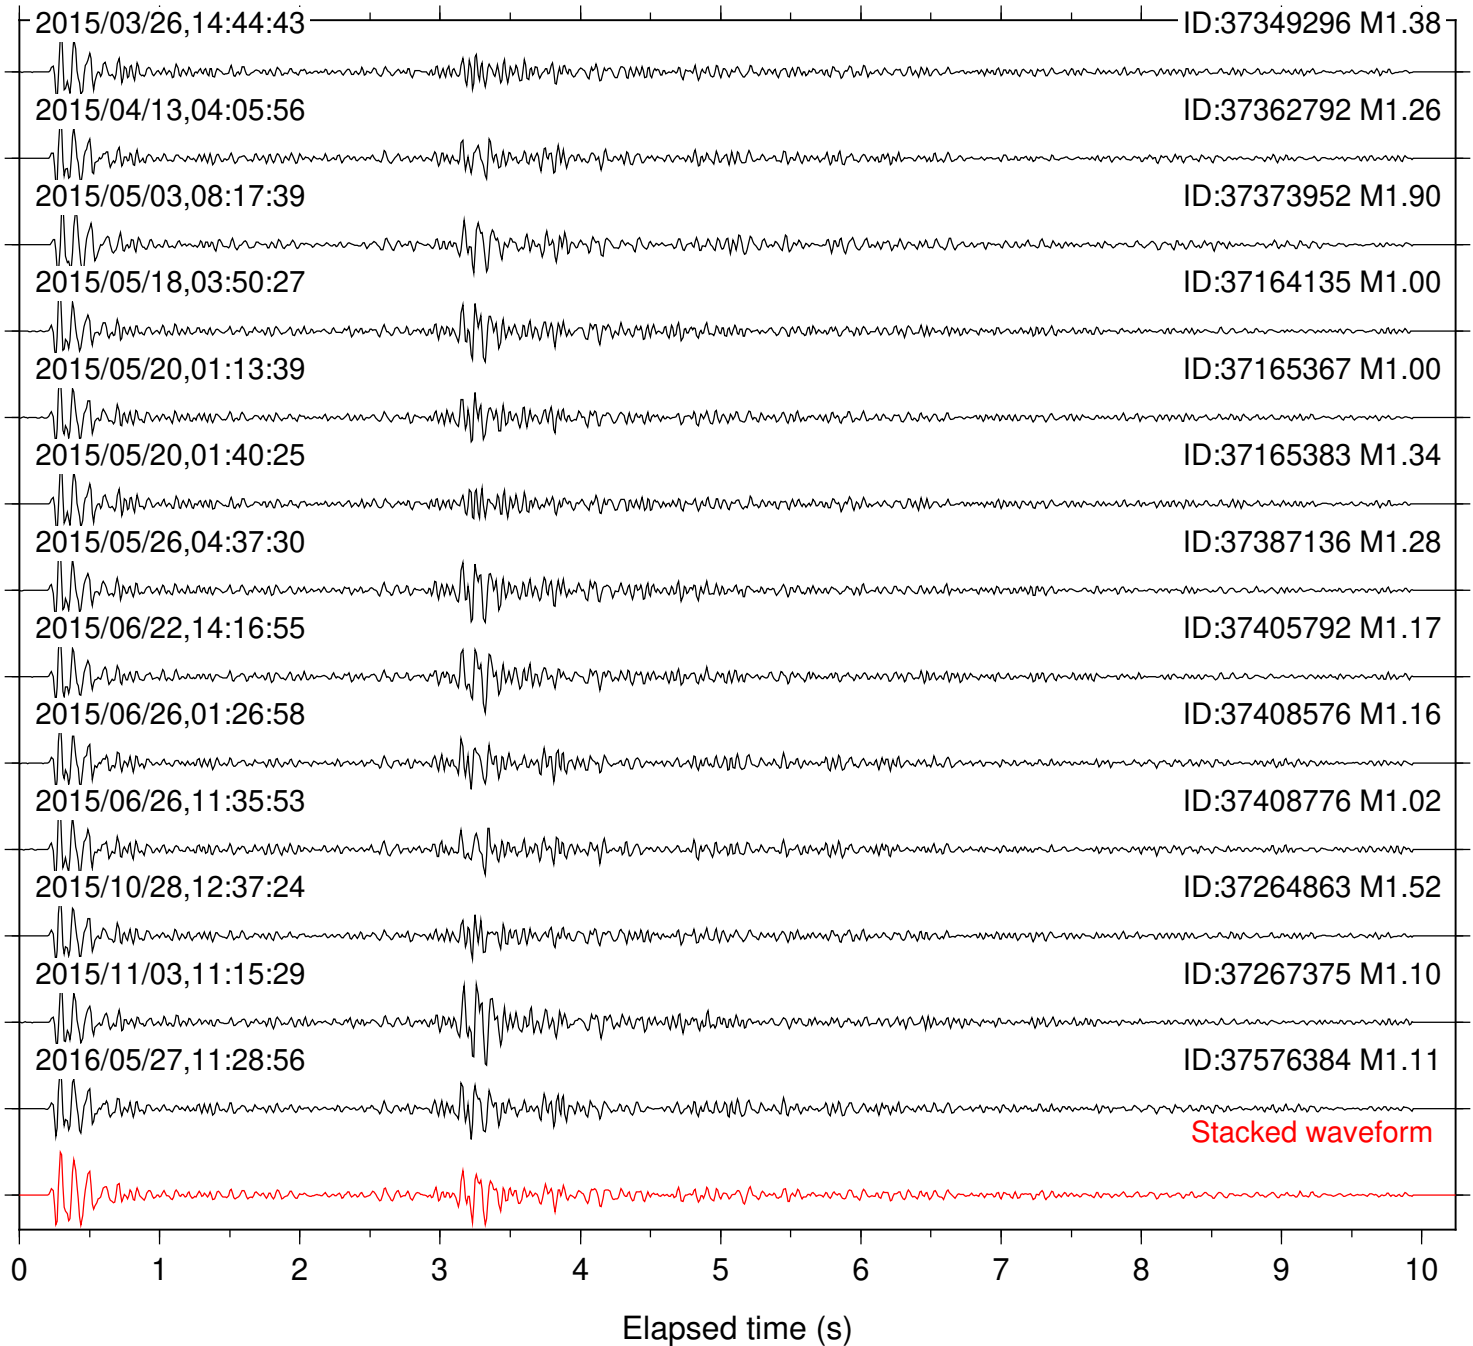

Station: B087 Com: EHZ

Focal depth: 8.34 km

Station: B088 Com: EHZ

Focal depth: 8.34 km

Station: B093 Com: EHZ

Focal depth: 8.34 km

Station: B946 Com: EHZ

Focal depth: 8.34 km

Station: BAC Com: EHZ

Focal depth: 8.34 km

Station: BZN Com: HHZ

Focal depth: 8.40 km

Station: CRY Com: HHZ

Focal depth: 8.37 km

Station: DGR Com: HHZ

Focal depth: 8.34 km

Station: DNR Com: HHZ

Focal depth: 8.34 km

Station: FRD Com: HHZ

Focal depth: 8.34 km

Station: HMT2 Com: HHZ

Focal depth: 8.34 km

Station: KNW Com: HHZ

Focal depth: 8.37 km

Station: RDM Com: HHZ

Focal depth: 8.34 km

Station: RRSP Com: HHZ

Focal depth: 8.37 km

Station: SMER Com: HHZ

Focal depth: 8.34 km

Station: SND Com: HHZ

Focal depth: 8.34 km