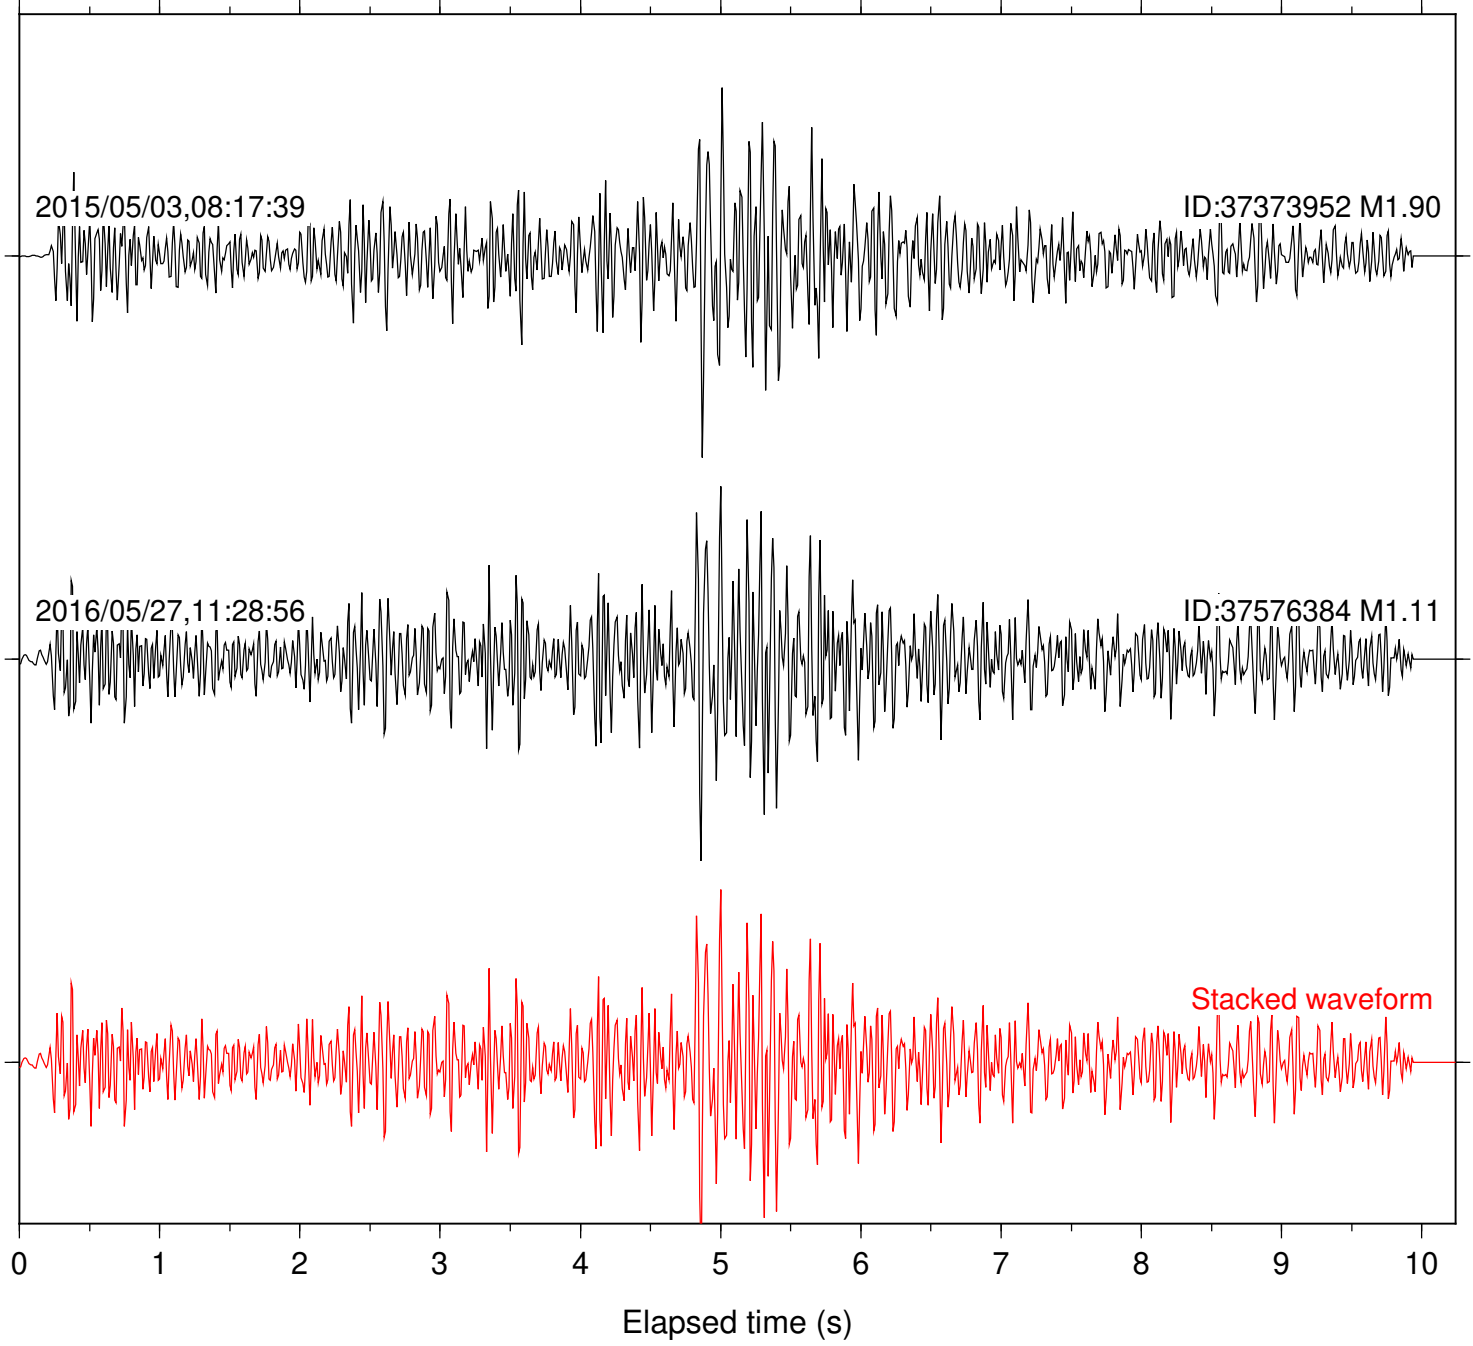

Station: DNR Com: HHZ

Focal depth: 8.34 km

Station: FRD Com: HHZ

Focal depth: 8.34 km

Station: HMT2 Com: HHZ

Focal depth: 8.34 km

Station: KNW Com: HHZ

Focal depth: 8.37 km

Station: LVA2 Com: HHZ

Focal depth: 8.34 km

Station: PFO Com: HHZ

Focal depth: 8.34 km

Station: PLM Com: HHZ

Focal depth: 8.34 km

Station: POB2 Com: HHZ

Focal depth: 8.34 km

Station: RDM Com: HHZ

Focal depth: 8.34 km

Station: RRSP Com: HHZ

Focal depth: 8.37 km

Station: SMER Com: HHZ

Focal depth: 8.34 km

Station: SND Com: HHZ

Focal depth: 8.34 km

Station: WMC Com: HHZ

Focal depth: 8.37 km