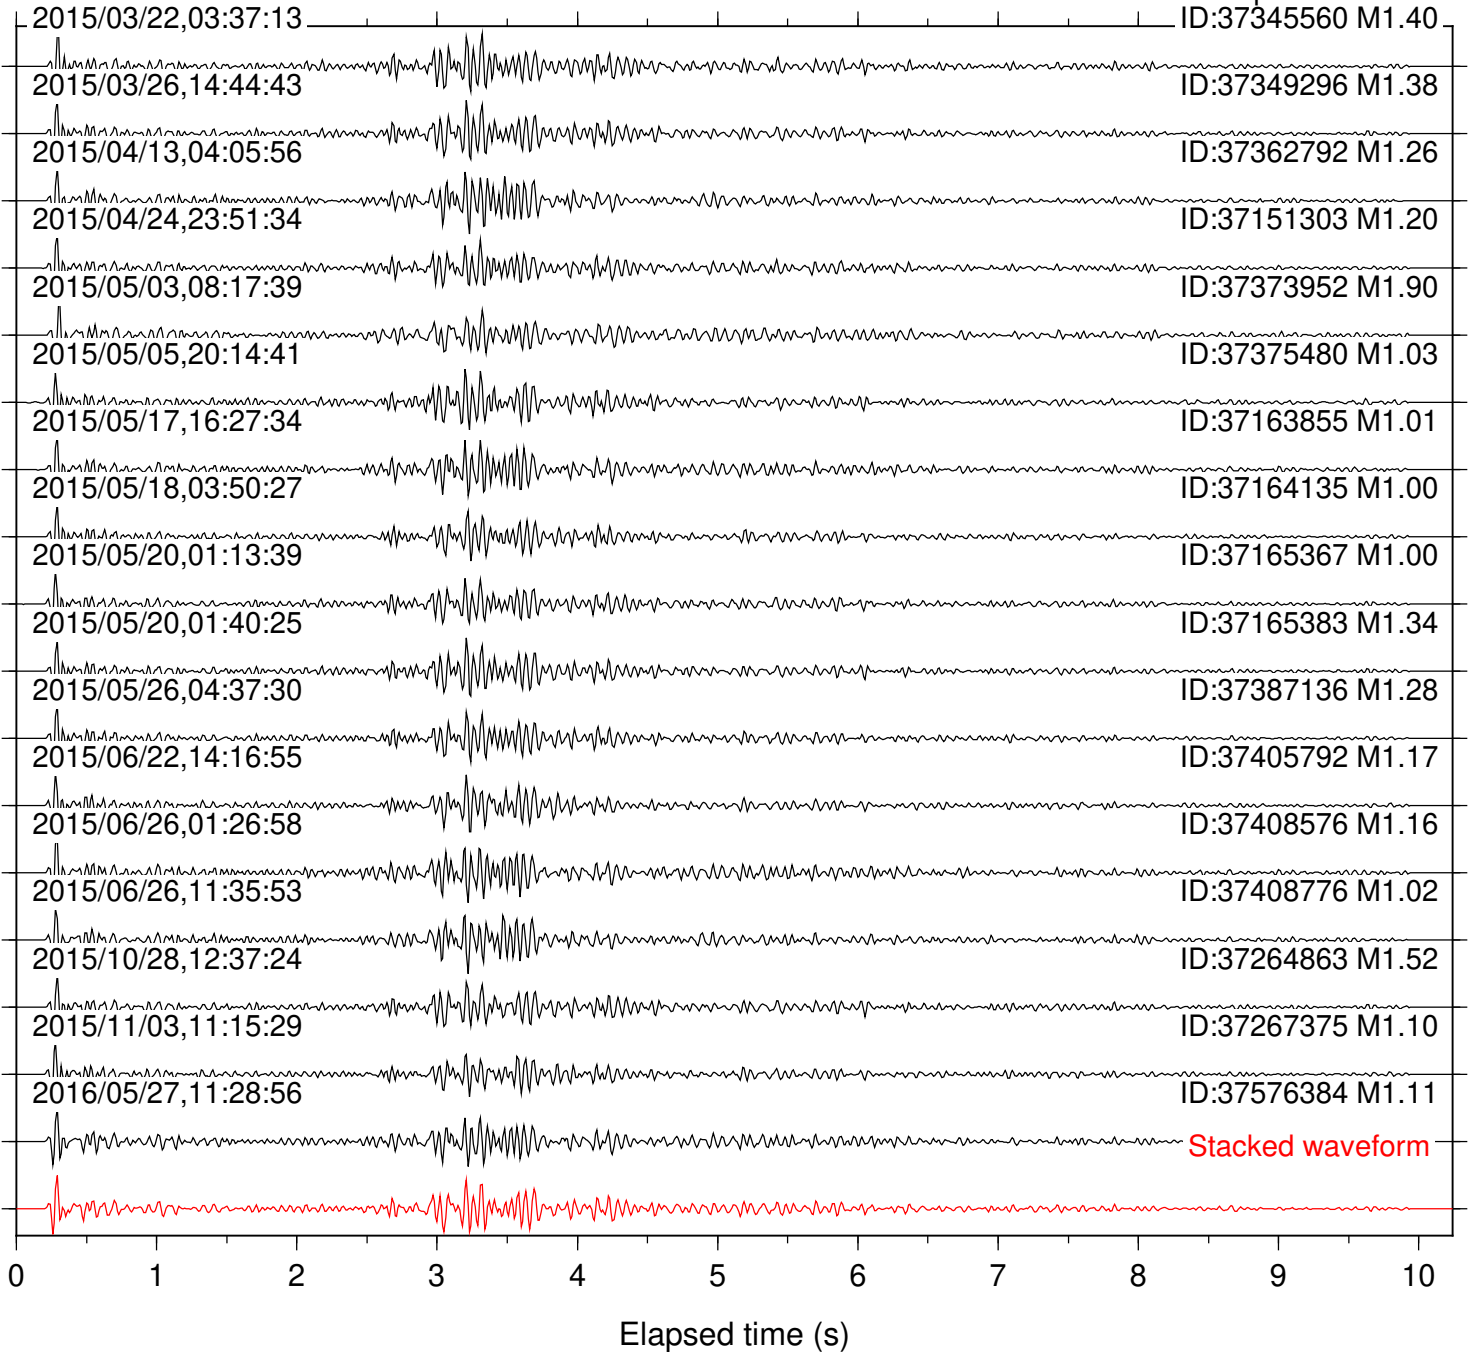

Station: DNR Com: HHZ

Focal depth: 8.34 km

Station: FRD Com: HHZ

Focal depth: 8.34 km

Station: HMT2 Com: HHZ

Focal depth: 8.34 km

Station: KNW Com: HHZ

Focal depth: 8.37 km

Station: LVA2 Com: HHZ

Focal depth: 8.34 km

Station: PFO Com: HHZ

Focal depth: 8.34 km

Station: PLM Com: HHZ

Focal depth: 8.34 km

Station: POB2 Com: HHZ

Focal depth: 8.34 km

Station: RDM Com: HHZ

Focal depth: 8.34 km

Station: RRSP Com: HHZ

Focal depth: 8.37 km

Station: SMER Com: HHZ

Focal depth: 8.34 km

Station: SND Com: HHZ

Focal depth: 8.34 km

Station: WMC Com: HHZ

Focal depth: 8.37 km