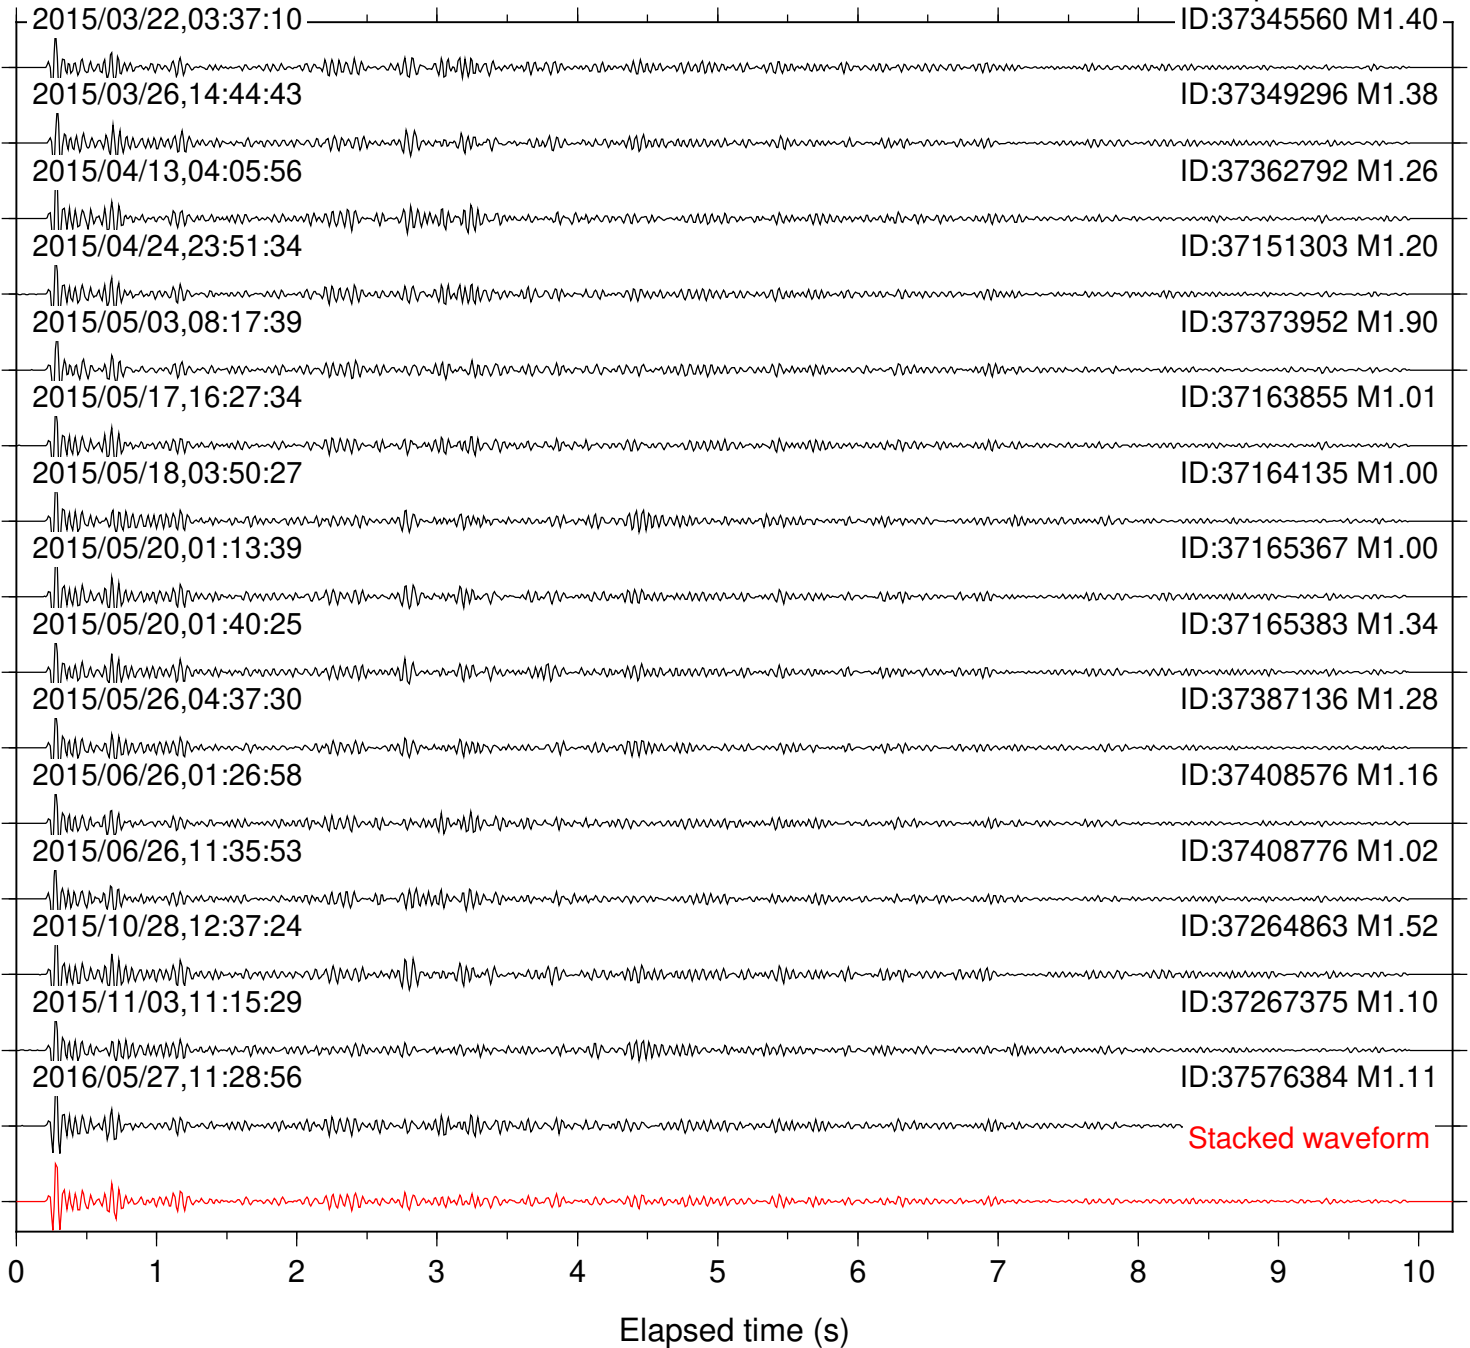

Station: BAC Com: EHZ

Focal depth: 8.34 km

Station: BZN Com: HHZ

Focal depth: 8.40 km

Station: CRY Com: HHZ

Focal depth: 8.37 km

Station: DGR Com: HHZ

Focal depth: 8.34 km

Station: DNR Com: HHZ

Focal depth: 8.34 km

Station: FRD Com: HHZ

Focal depth: 8.34 km

Station: HMT2 Com: HHZ

Focal depth: 8.34 km

Station: KNW Com: HHZ

Focal depth: 8.37 km

Station: LVA2 Com: HHZ

Focal depth: 8.34 km

Station: PFO Com: HHZ

Focal depth: 8.34 km

Station: PLM Com: HHZ

Focal depth: 8.34 km

Station: POB2 Com: HHZ

Focal depth: 8.34 km

Station: RDM Com: HHZ

Focal depth: 8.34 km

Station: RRSP Com: HHZ

Focal depth: 8.37 km

Station: SMER Com: HHZ

Focal depth: 8.34 km

Station: SND Com: HHZ

Focal depth: 8.34 km