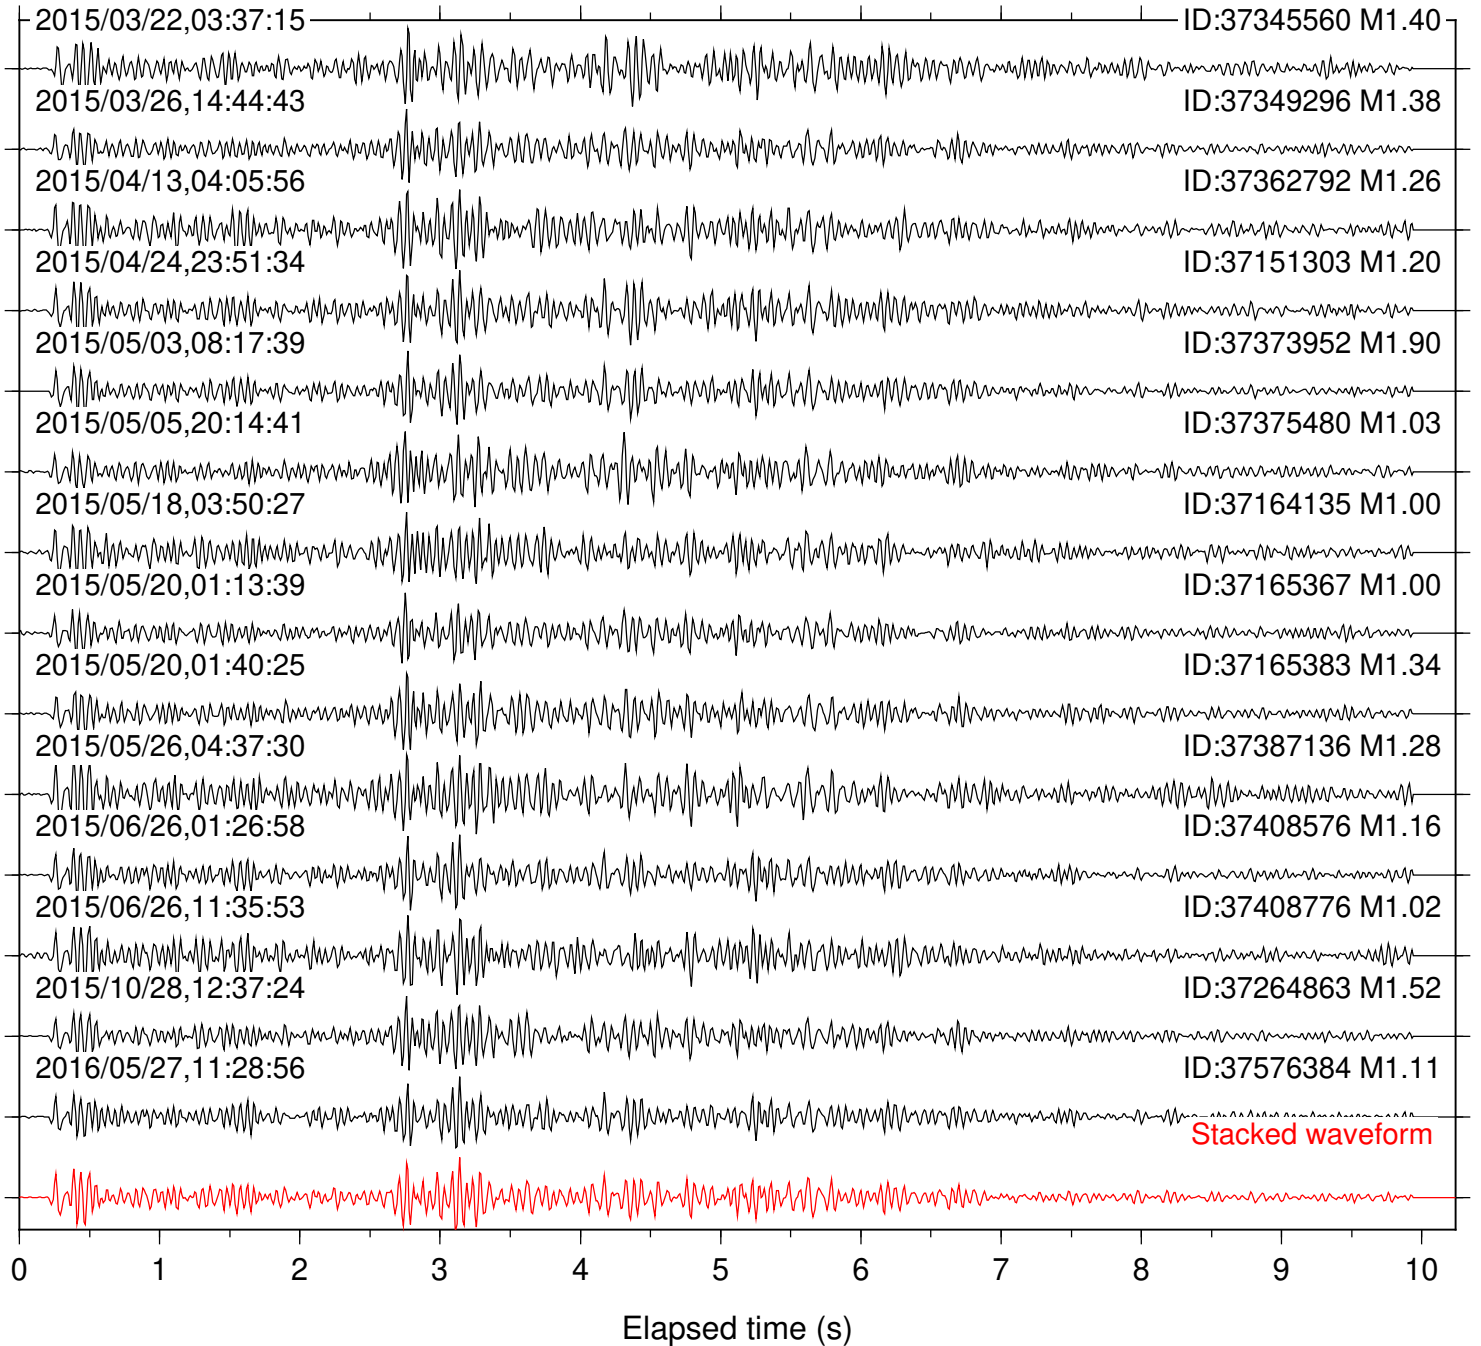

Station: DNR Com: HHZ

Focal depth: 8.34 km

Station: FRD Com: HHZ

Focal depth: 8.34 km

Station: HMT2 Com: HHZ

Focal depth: 8.34 km

Station: KNW Com: HHZ

Focal depth: 8.37 km

Station: LVA2 Com: HHZ

Focal depth: 8.34 km

Station: PFO Com: HHZ

Focal depth: 8.34 km

Station: PLM Com: HHZ

Focal depth: 8.34 km

Station: POB2 Com: HHZ

Focal depth: 8.34 km

Station: RDM Com: HHZ

Focal depth: 8.34 km

Station: RRSP Com: HHZ

Focal depth: 8.37 km

Station: SMER Com: HHZ

Focal depth: 8.34 km

Station: SND Com: HHZ

Focal depth: 8.34 km

Station: WMC Com: HHZ

Focal depth: 8.37 km