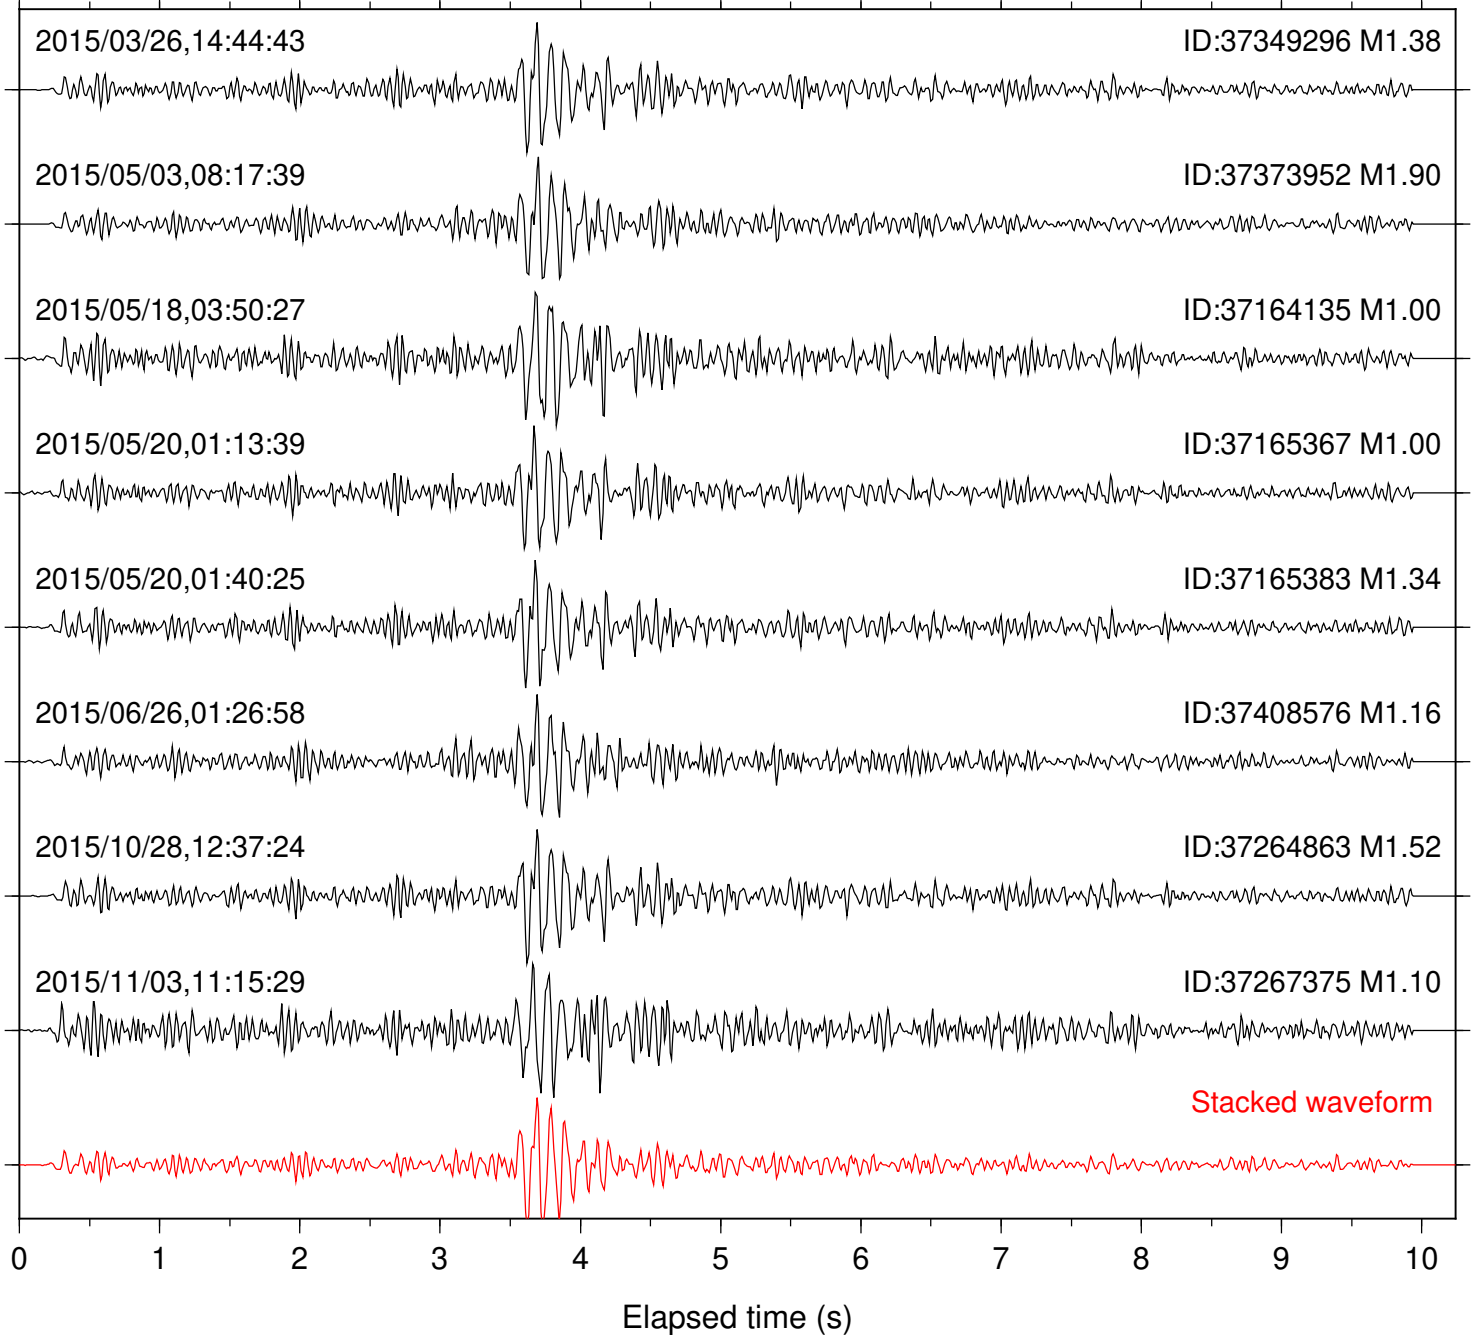

Station: B081 Com: EHZ

Focal depth: 8.34 km

Station: B082 Com: EHZ

Focal depth: 8.34 km

Station: B084 Com: EHZ

Focal depth: 8.34 km

Station: B086 Com: EHZ

Focal depth: 8.37 km

Station: B087 Com: EHZ

Focal depth: 8.34 km

Station: B088 Com: EHZ

Focal depth: 8.34 km

Station: B093 Com: EHZ

Focal depth: 8.34 km

Station: B946 Com: EHZ

Focal depth: 8.34 km

Station: RDM Com: HHZ

Focal depth: 8.34 km

Station: RRSP Com: HHZ

Focal depth: 8.37 km

Station: SMER Com: HHZ

Focal depth: 8.34 km

Station: SND Com: HHZ

Focal depth: 8.34 km

Station: WMC Com: HHZ

Focal depth: 8.37 km