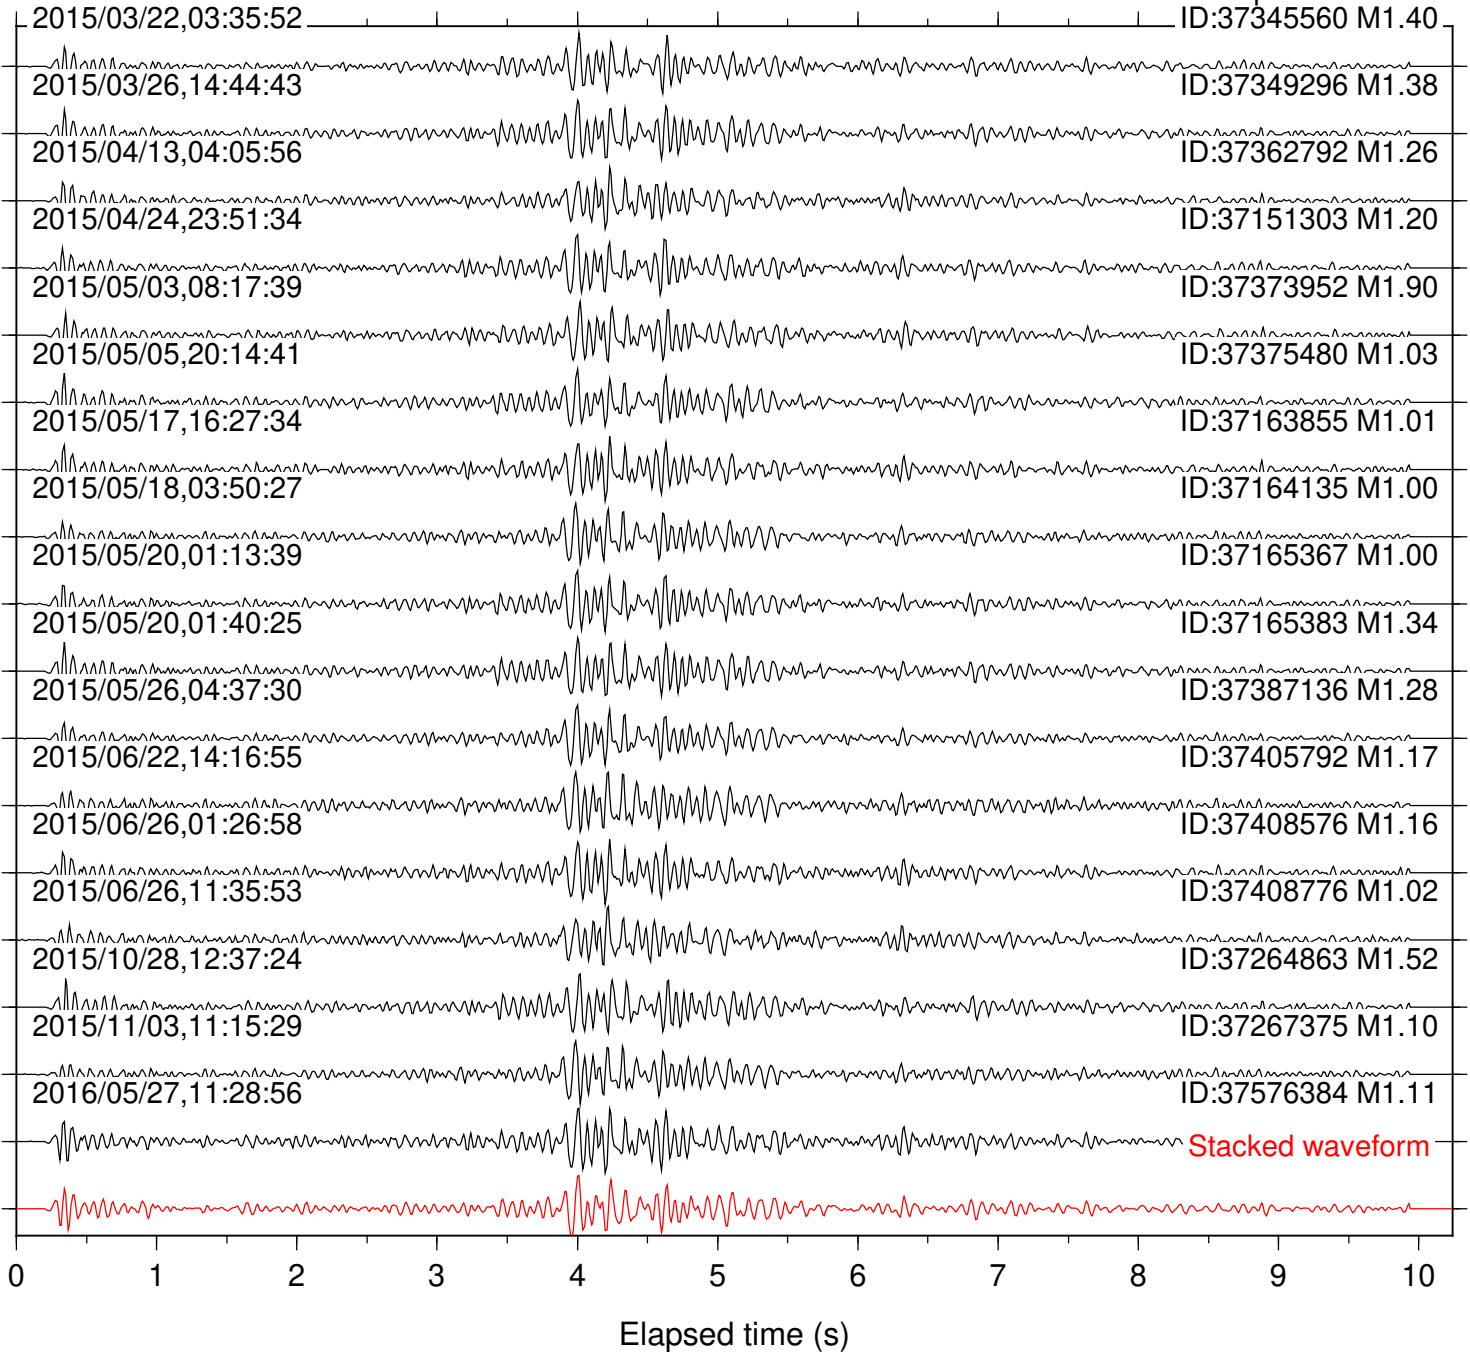

Station: B081 Com: EHZ

Focal depth: 8.34 km

Station: B082 Com: EHZ

Focal depth: 8.34 km

Station: B084 Com: EHZ

Focal depth: 8.34 km

Station: B086 Com: EHZ

Focal depth: 8.37 km

Station: B087 Com: EHZ

Focal depth: 8.34 km

Station: B088 Com: EHZ

Focal depth: 8.34 km

Station: B093 Com: EHZ

Focal depth: 8.34 km

Station: B946 Com: EHZ

Focal depth: 8.34 km

Station: DNR Com: HHZ

Focal depth: 8.34 km

Station: FRD Com: HHZ

Focal depth: 8.34 km

Station: HMT2 Com: HHZ

Focal depth: 8.34 km

Station: KNW Com: HHZ

Focal depth: 8.37 km

Station: WMC Com: HHZ

Focal depth: 8.37 km