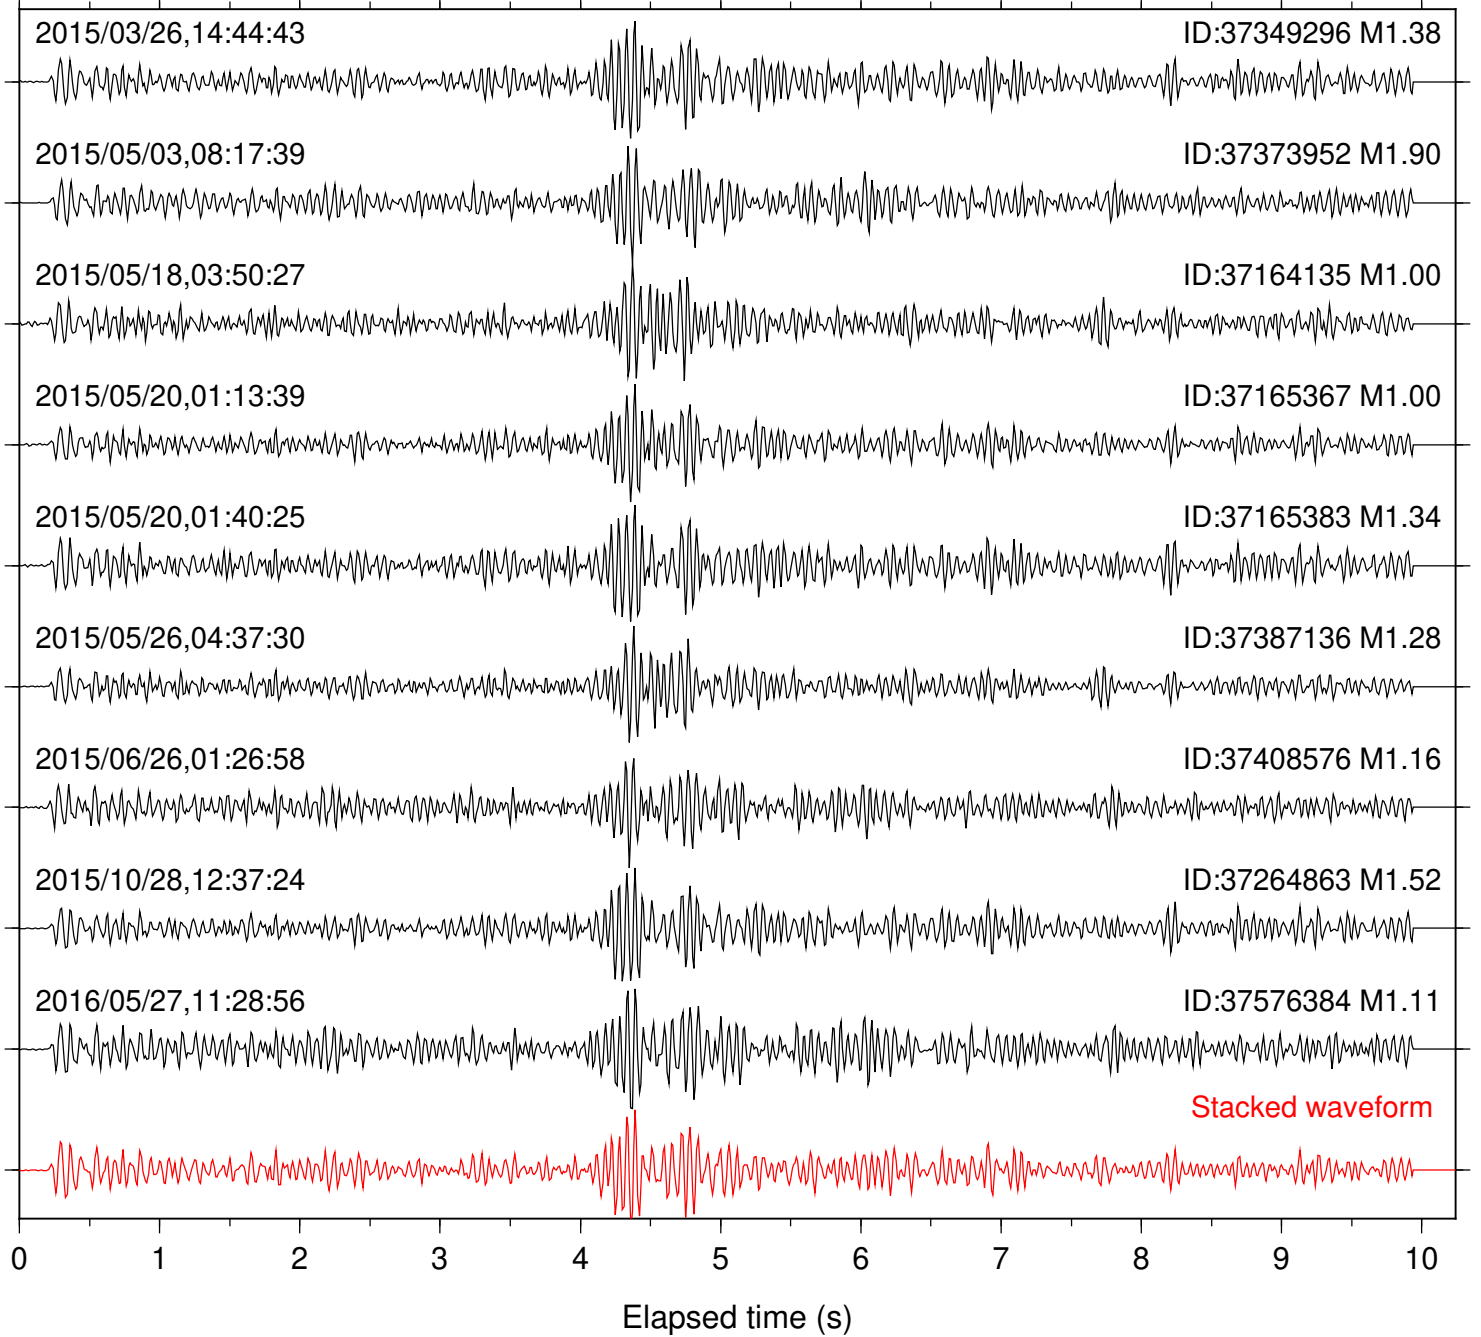

Station: DNR Com: HHZ

Focal depth: 8.34 km

Station: FRD Com: HHZ

Focal depth: 8.34 km

Station: HMT2 Com: HHZ

Focal depth: 8.34 km

Station: KNW Com: HHZ

Focal depth: 8.37 km

Station: LVA2 Com: HHZ

Focal depth: 8.34 km

Station: PFO Com: HHZ

Focal depth: 8.34 km

Station: PLM Com: HHZ

Focal depth: 8.34 km

Station: POB2 Com: HHZ

Focal depth: 8.34 km

Station: RDM Com: HHZ

Focal depth: 8.34 km

Station: RRSP Com: HHZ

Focal depth: 8.37 km

Station: SMER Com: HHZ

Focal depth: 8.34 km

Station: SND Com: HHZ

Focal depth: 8.34 km

Station: WMC Com: HHZ

Focal depth: 8.37 km