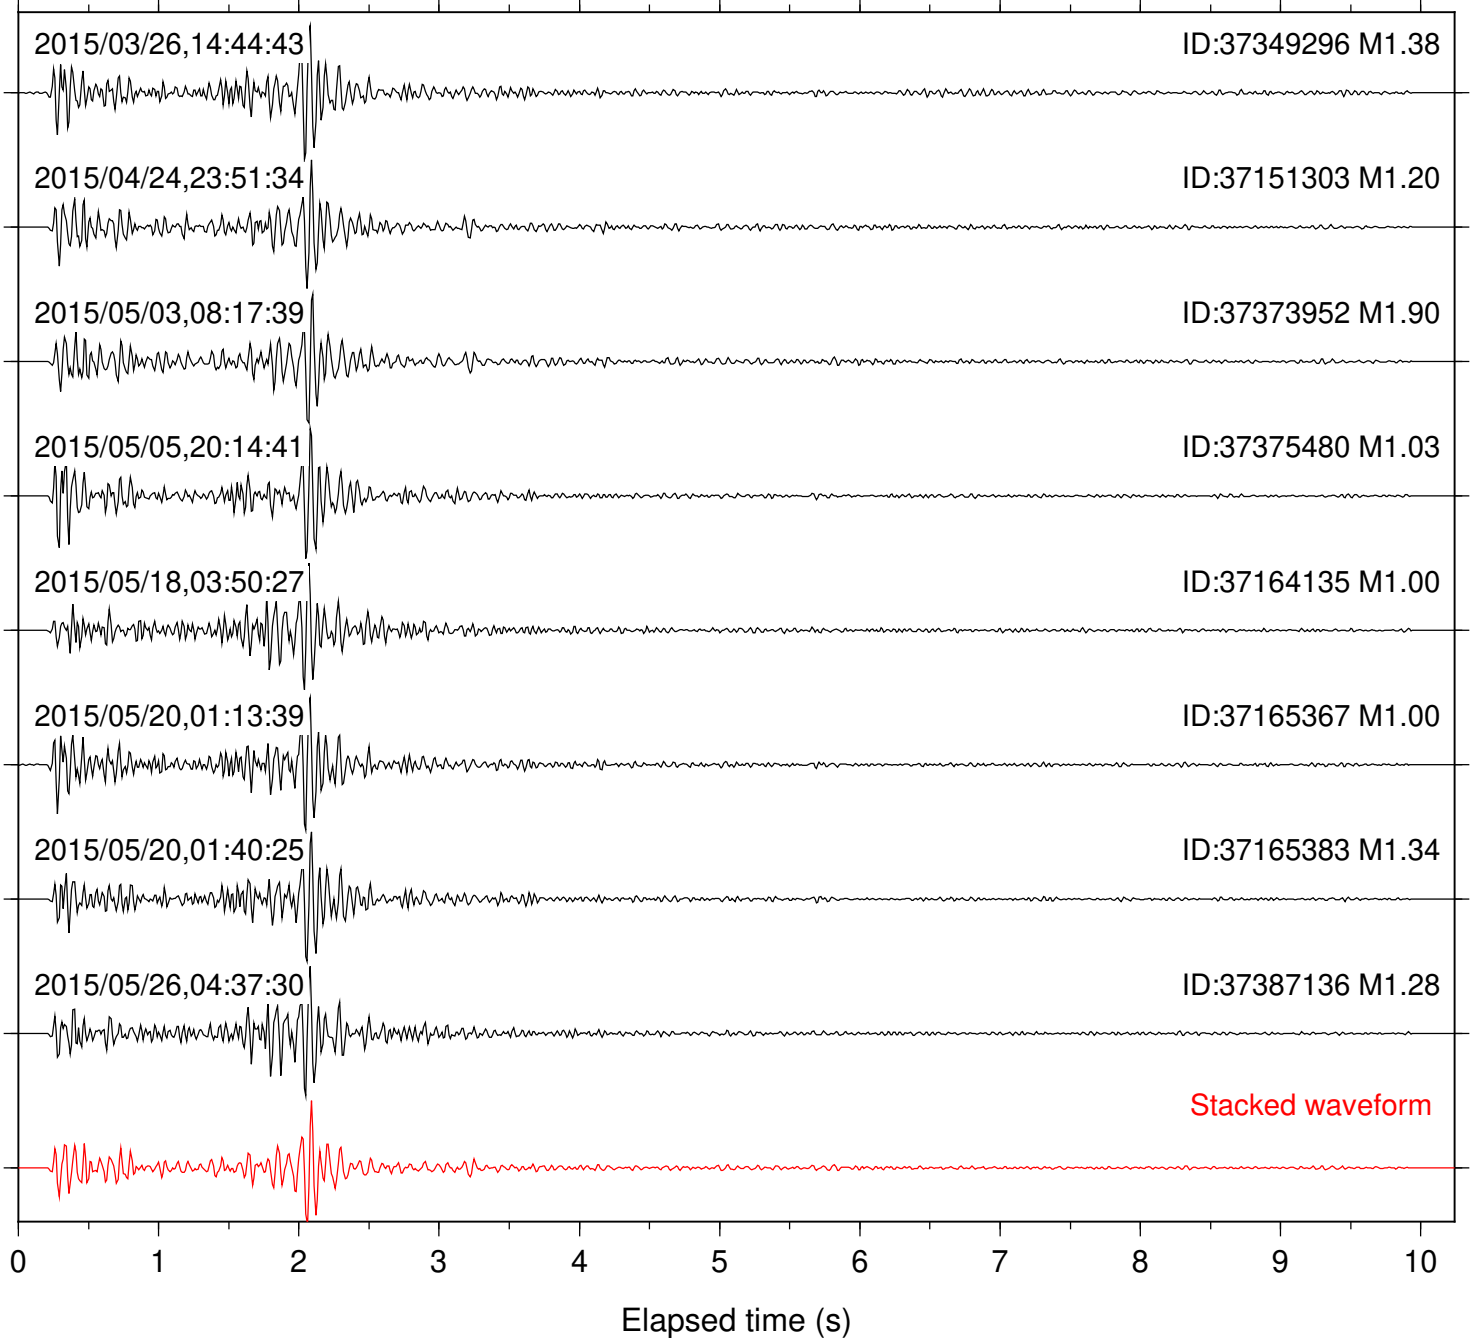

Station: BAC Com: EHZ

Focal depth: 8.34 km

Station: BZN Com: HHZ

Focal depth: 8.40 km

Station: CRY Com: HHZ

Focal depth: 8.37 km

Station: DGR Com: HHZ

Focal depth: 8.34 km

Station: DNR Com: HHZ

Focal depth: 8.34 km

Station: FRD Com: HHZ

Focal depth: 8.34 km

Station: HMT2 Com: HHZ

Focal depth: 8.34 km

Station: KNW Com: HHZ

Focal depth: 8.37 km

Station: LVA2 Com: HHZ

Focal depth: 8.34 km

Station: PFO Com: HHZ

Focal depth: 8.34 km

Station: PLM Com: HHZ

Focal depth: 8.34 km

Station: POB2 Com: HHZ

Focal depth: 8.34 km

Station: RDM Com: HHZ

Focal depth: 8.34 km

Station: RRSP Com: HHZ

Focal depth: 8.37 km

Station: SMER Com: HHZ

Focal depth: 8.34 km

Station: SND Com: HHZ

Focal depth: 8.34 km