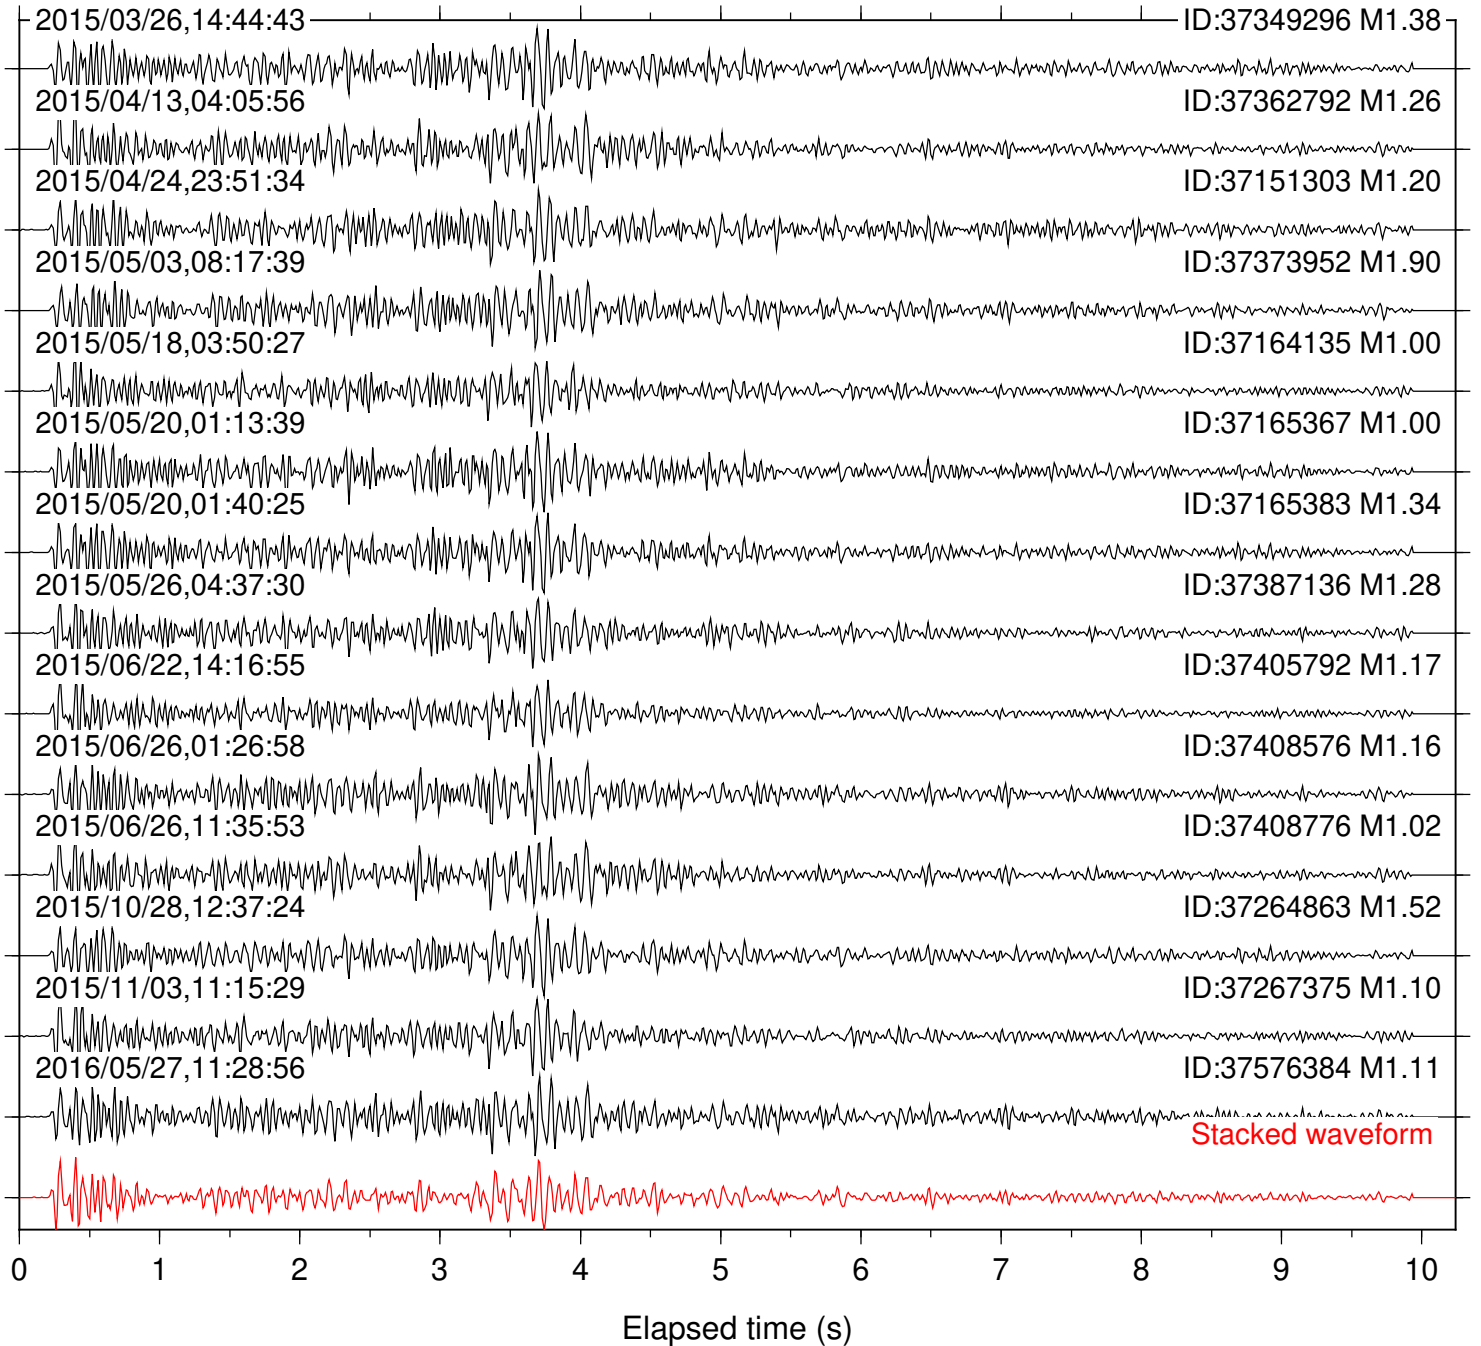

Station: BAC Com: EHZ

Focal depth: 8.34 km

Station: BZN Com: HHZ

Focal depth: 8.40 km

Station: CRY Com: HHZ

Focal depth: 8.37 km

Station: DGR Com: HHZ

Focal depth: 8.34 km

Station: DNR Com: HHZ

Focal depth: 8.34 km

Station: FRD Com: HHZ

Focal depth: 8.34 km

Station: HMT2 Com: HHZ

Focal depth: 8.34 km

Station: KNW Com: HHZ

Focal depth: 8.37 km

Station: RDM Com: HHZ

Focal depth: 8.34 km

Station: RRSP Com: HHZ

Focal depth: 8.37 km

Station: SMER Com: HHZ

Focal depth: 8.34 km

Station: SND Com: HHZ

Focal depth: 8.34 km

Station: WMC Com: HHZ

Focal depth: 8.37 km