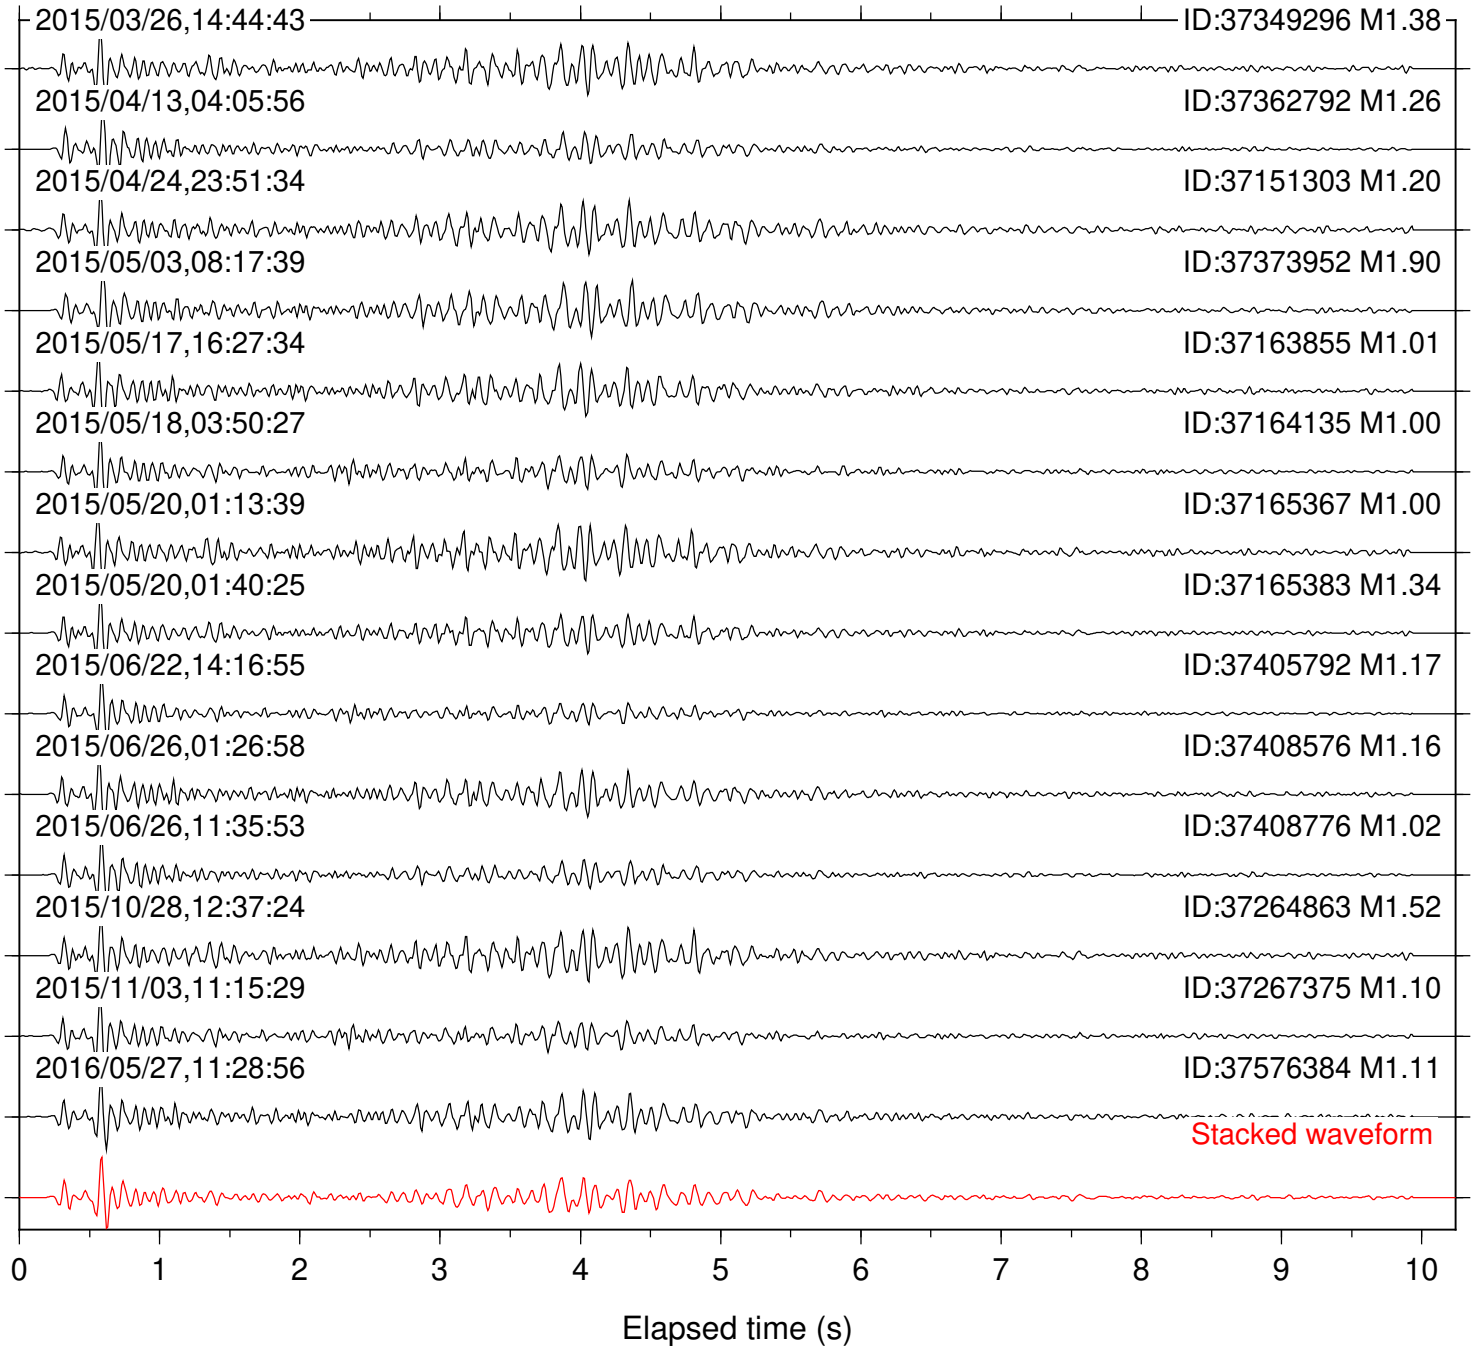

Station: DNR Com: HHZ

Focal depth: 8.34 km

Station: FRD Com: HHZ

Focal depth: 8.34 km

Station: HMT2 Com: HHZ

Focal depth: 8.34 km

Station: KNW Com: HHZ

Focal depth: 8.37 km

Station: LVA2 Com: HHZ

Focal depth: 8.34 km

Station: PFO Com: HHZ

Focal depth: 8.34 km

Station: PLM Com: HHZ

Focal depth: 8.34 km

Station: POB2 Com: HHZ

Focal depth: 8.34 km

Station: RDM Com: HHZ

Focal depth: 8.34 km

Station: RRSP Com: HHZ

Focal depth: 8.37 km

Station: SMER Com: HHZ

Focal depth: 8.34 km

Station: SND Com: HHZ

Focal depth: 8.34 km

Station: WMC Com: HHZ

Focal depth: 8.37 km