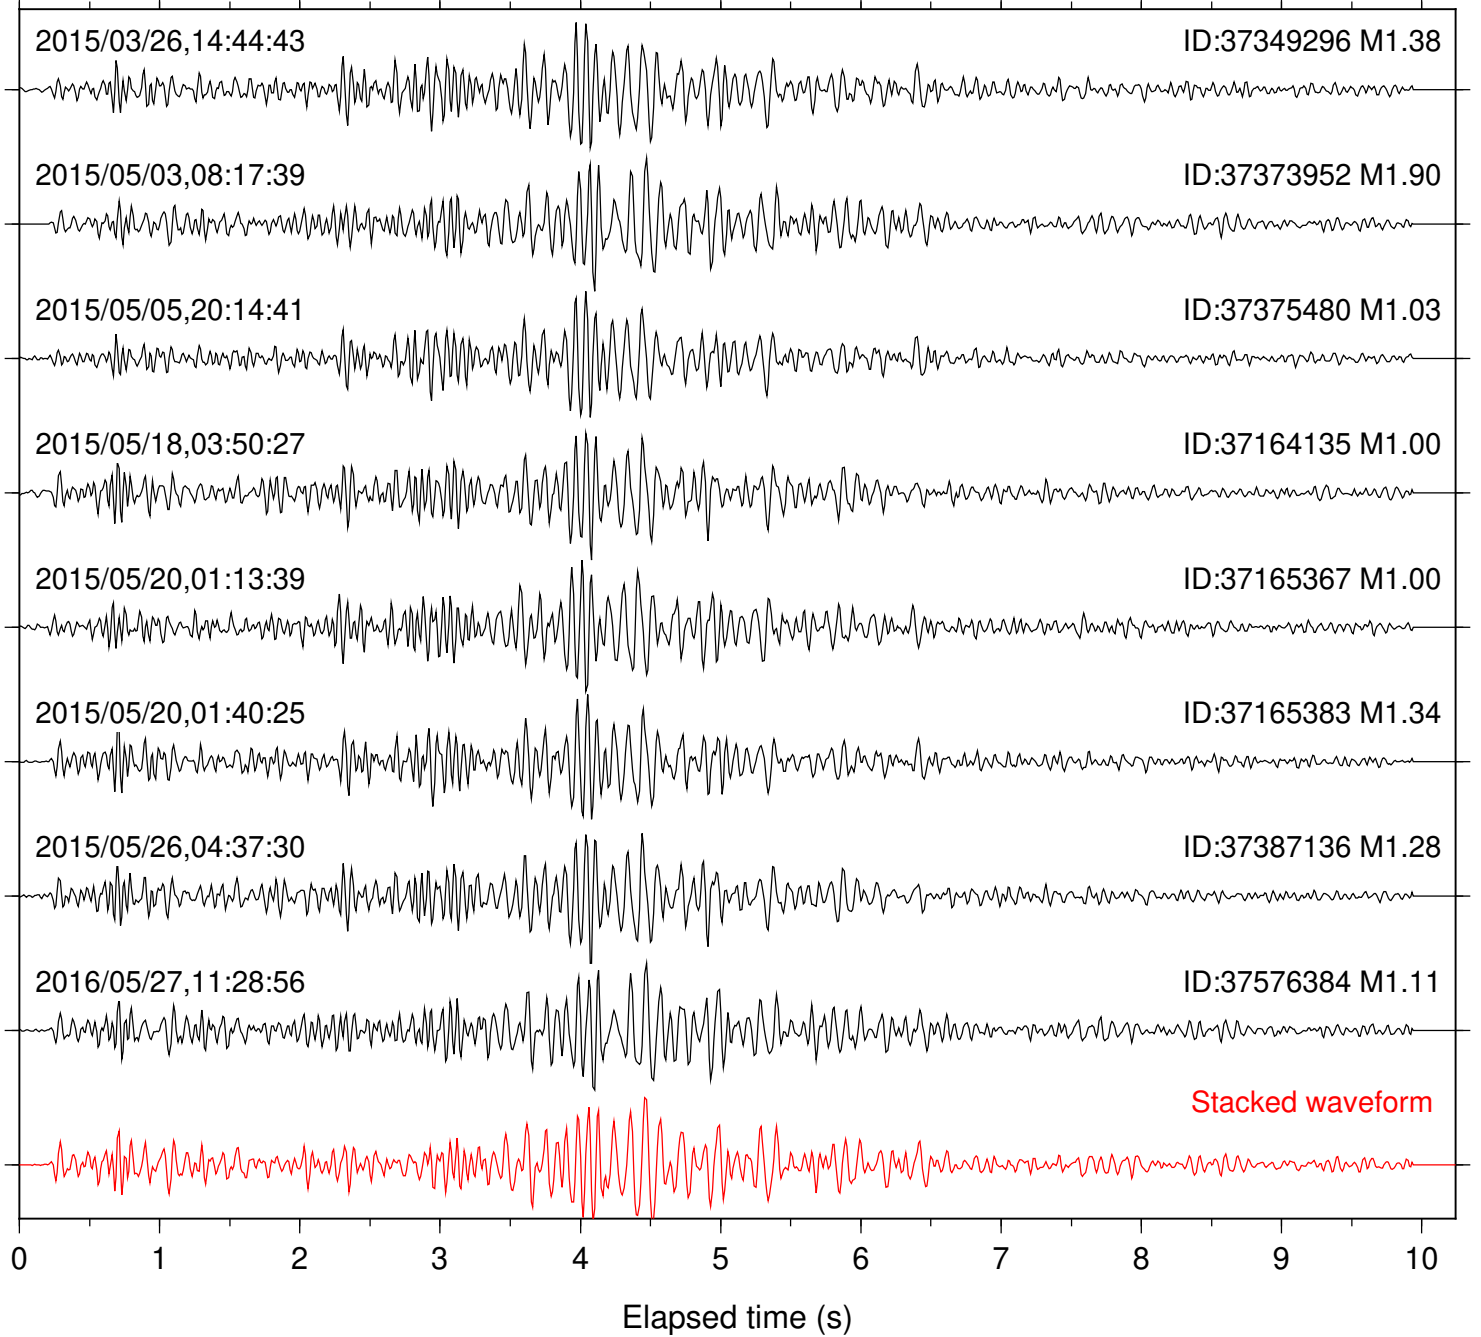

Station: B087 Com: EHZ

Focal depth: 8.34 km

Station: B088 Com: EHZ

Focal depth: 8.34 km

Station: B093 Com: EHZ

Focal depth: 8.34 km

Station: B946 Com: EHZ

Focal depth: 8.34 km

Station: BAC Com: EHZ

Focal depth: 8.34 km

Station: BZN Com: HHZ

Focal depth: 8.40 km

Station: CRY Com: HHZ

Focal depth: 8.37 km

Station: DGR Com: HHZ

Focal depth: 8.34 km

Station: DNR Com: HHZ

Focal depth: 8.34 km

Station: FRD Com: HHZ

Focal depth: 8.34 km

Station: HMT2 Com: HHZ

Focal depth: 8.34 km

Station: KNW Com: HHZ

Focal depth: 8.37 km

Station: RDM Com: HHZ

Focal depth: 8.34 km

Station: RRSP Com: HHZ

Focal depth: 8.37 km

Station: SMER Com: HHZ

Focal depth: 8.34 km

Station: SND Com: HHZ

Focal depth: 8.34 km