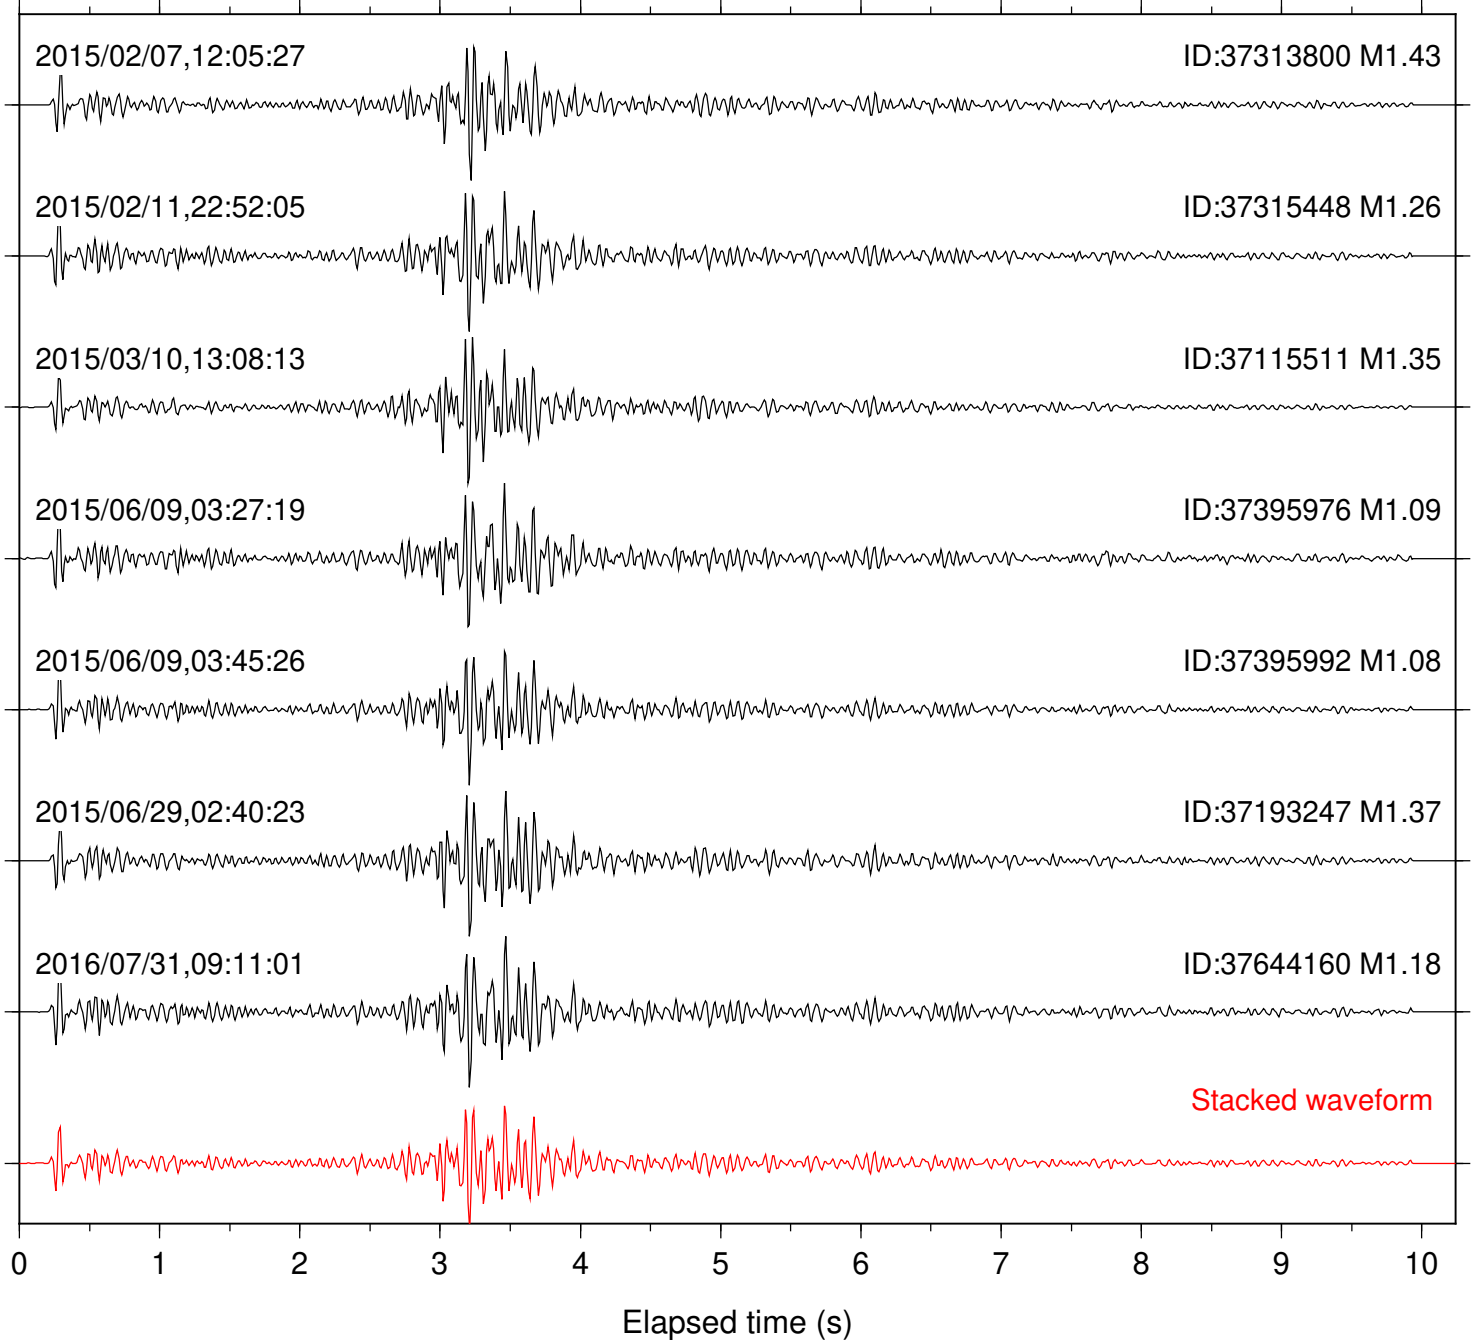

Station: DNR Com: HHZ

Focal depth: 8.24 km

Station: FRD Com: HHZ

Focal depth: 8.24 km

Station: HMT2 Com: HHZ

Focal depth: 8.24 km

Station: KNW Com: HHZ

Focal depth: 8.24 km

Station: LVA2 Com: HHZ

Focal depth: 8.24 km

Station: PFO Com: HHZ

Focal depth: 8.24 km

Station: PLM Com: HHZ

Focal depth: 8.24 km

Station: POB2 Com: HHZ

Focal depth: 8.24 km

Station: RDM Com: HHZ

Focal depth: 8.24 km

Station: RRSP Com: HHZ

Focal depth: 8.24 km

Station: SMER Com: HHZ

Focal depth: 8.24 km

Station: SND Com: HHZ

Focal depth: 8.24 km

Station: WMC Com: HHZ

Focal depth: 8.24 km