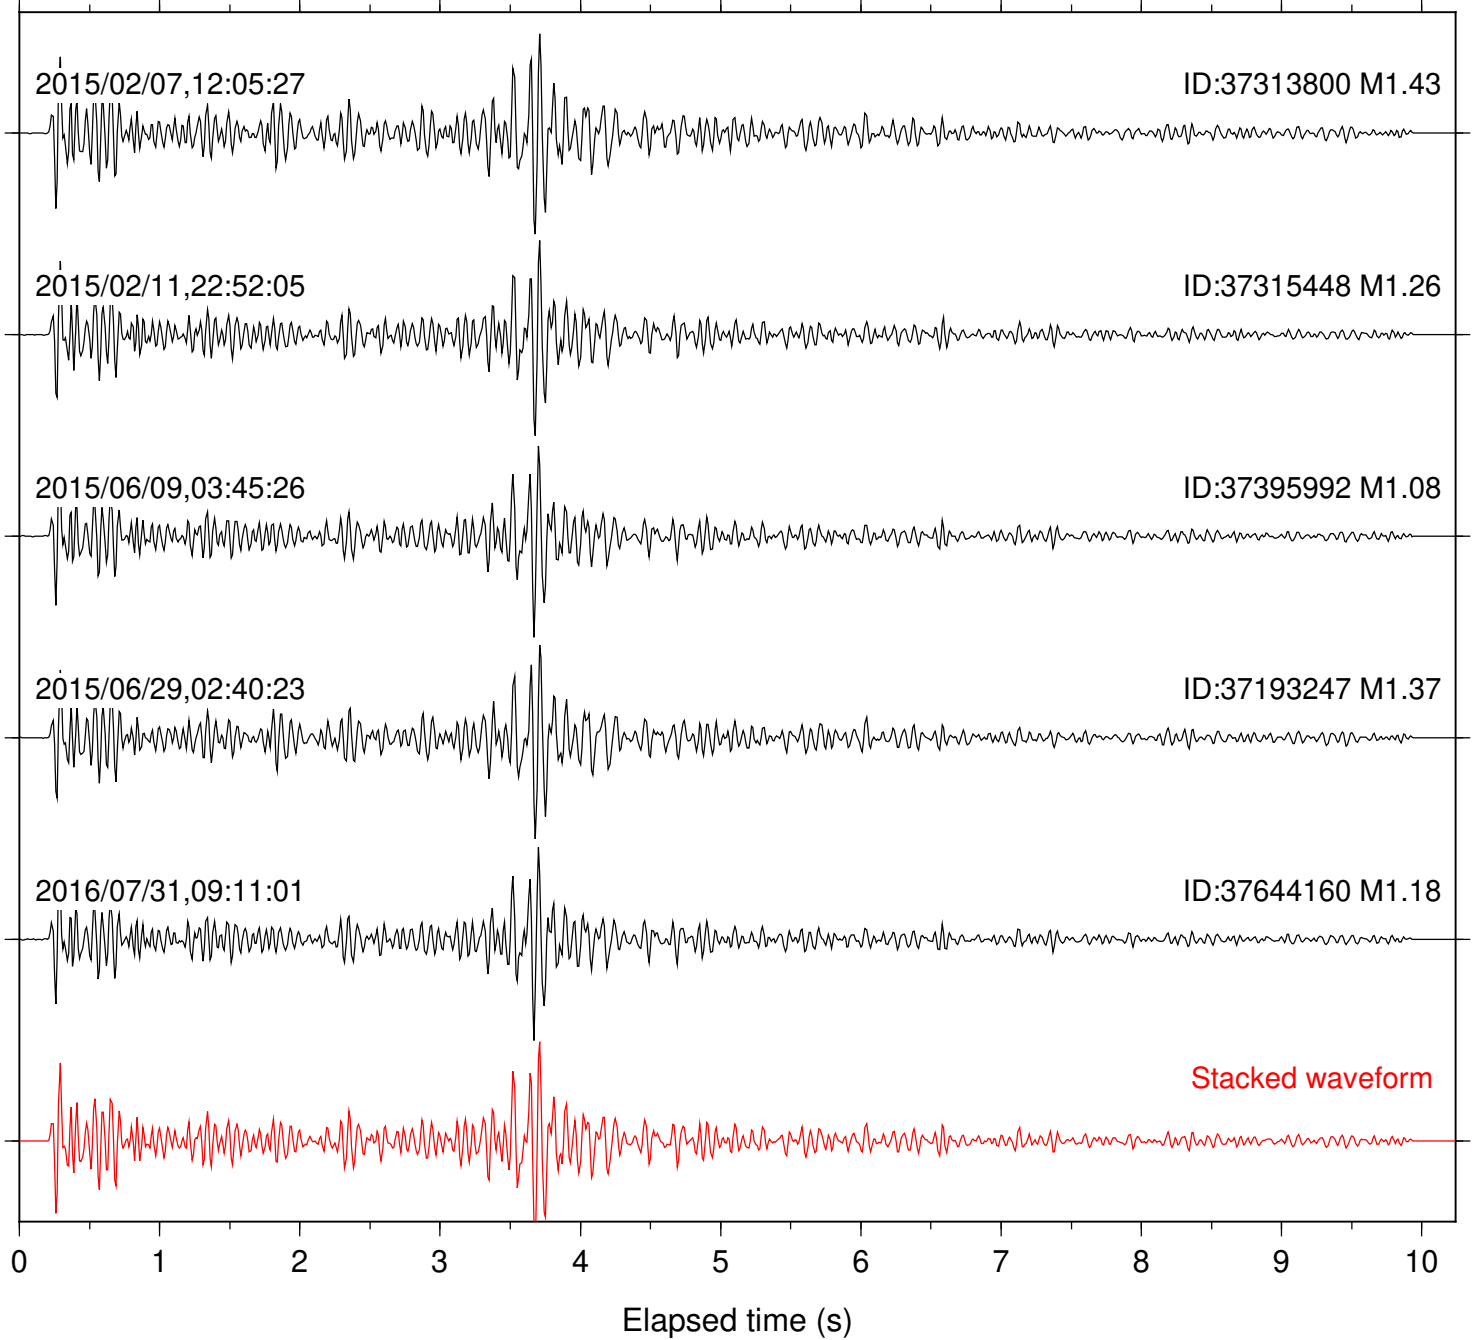

Station: B081 Com: EHZ

Focal depth: 8.24 km

Station: B082 Com: EHZ

Focal depth: 8.26 km

Station: B084 Com: EHZ

Focal depth: 8.24 km

Station: B086 Com: EHZ

Focal depth: 8.24 km

Station: B087 Com: EHZ

Focal depth: 8.24 km

Station: B088 Com: EHZ

Focal depth: 8.24 km

Station: B093 Com: EHZ

Focal depth: 8.24 km

Station: B946 Com: EHZ

Focal depth: 8.24 km

Station: RDM Com: HHZ

Focal depth: 8.24 km

Station: RRSP Com: HHZ

Focal depth: 8.24 km

Station: SMER Com: HHZ

Focal depth: 8.24 km

Station: SND Com: HHZ

Focal depth: 8.24 km

Station: WMC Com: HHZ

Focal depth: 8.24 km