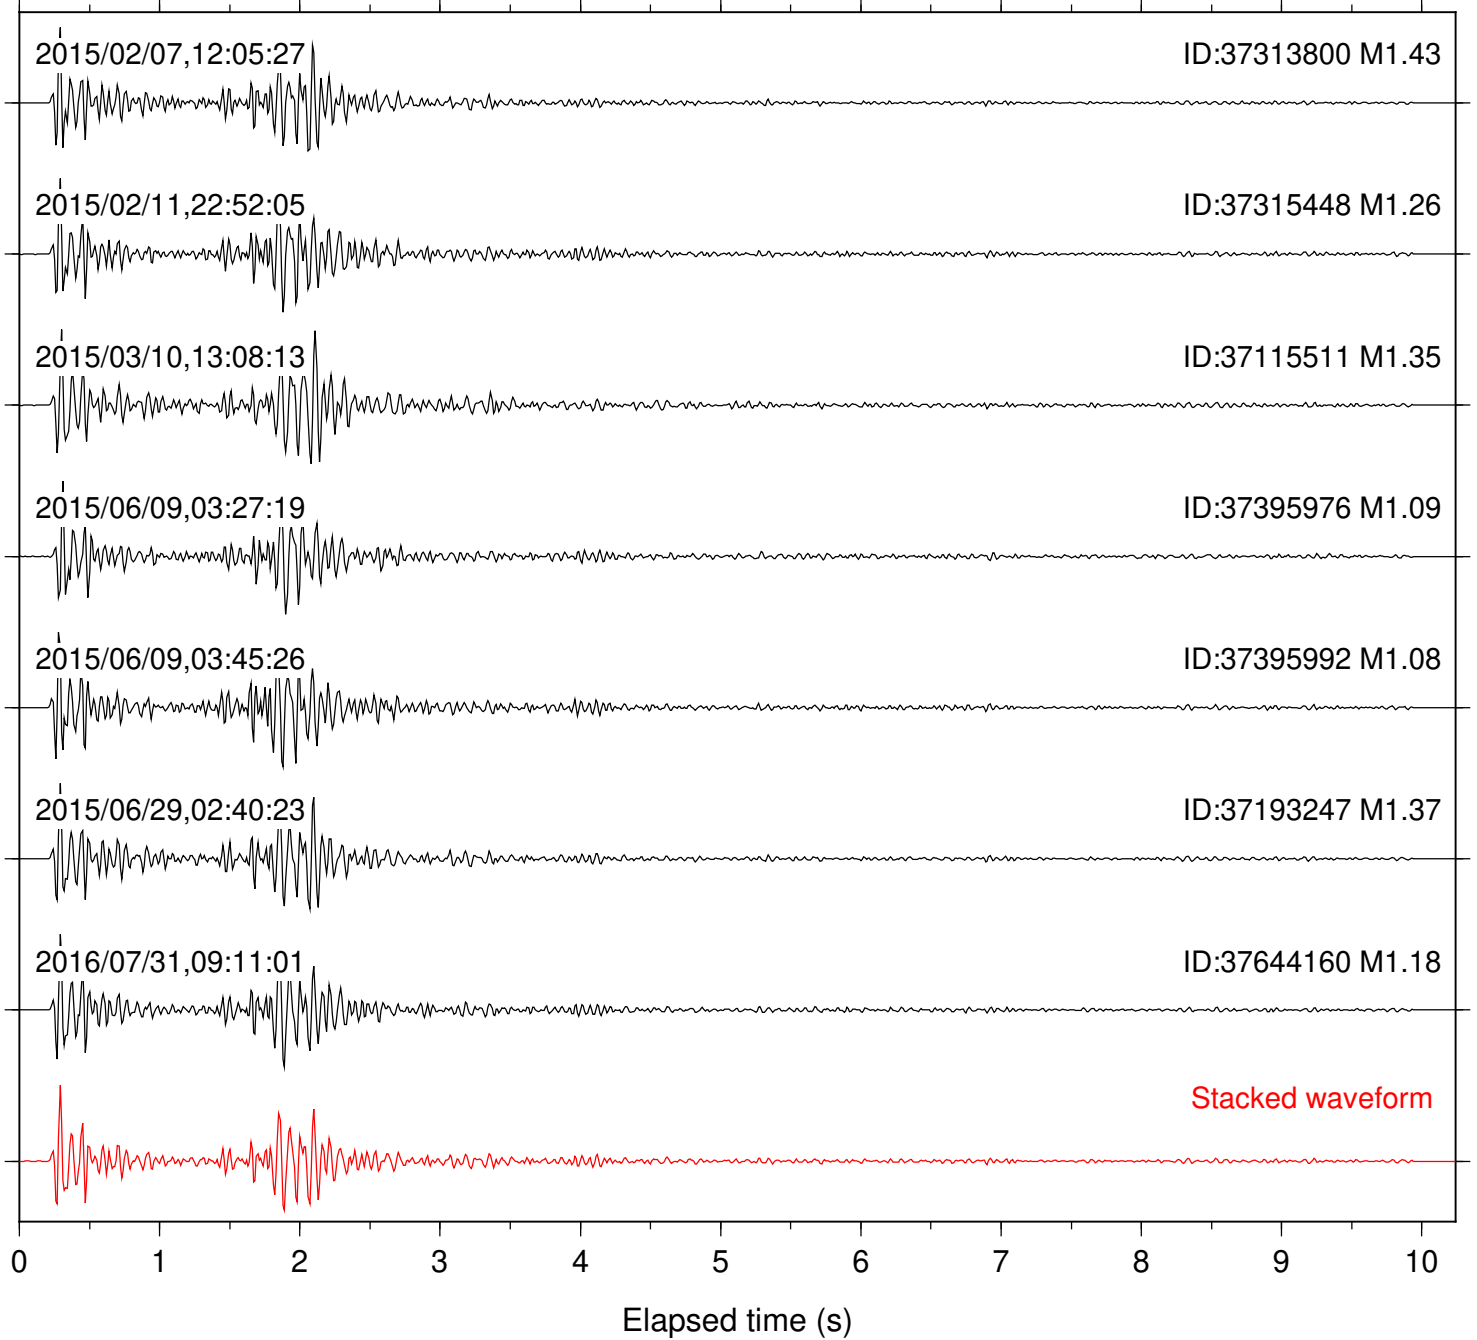

Station: BAC Com: EHZ

Focal depth: 8.24 km

Station: BZN Com: HHZ

Focal depth: 8.24 km

Station: CRY Com: HHZ

Focal depth: 8.24 km

Station: DGR Com: HHZ

Focal depth: 8.24 km

Station: DNR Com: HHZ

Focal depth: 8.24 km

Station: FRD Com: HHZ

Focal depth: 8.24 km

Station: HMT2 Com: HHZ

Focal depth: 8.24 km

Station: KNW Com: HHZ

Focal depth: 8.24 km

Station: LVA2 Com: HHZ

Focal depth: 8.24 km

Station: PFO Com: HHZ

Focal depth: 8.24 km

Station: PLM Com: HHZ

Focal depth: 8.24 km

Station: POB2 Com: HHZ

Focal depth: 8.24 km

Station: RDM Com: HHZ

Focal depth: 8.24 km

Station: RRSP Com: HHZ

Focal depth: 8.24 km

Station: SMER Com: HHZ

Focal depth: 8.24 km

Station: SND Com: HHZ

Focal depth: 8.24 km