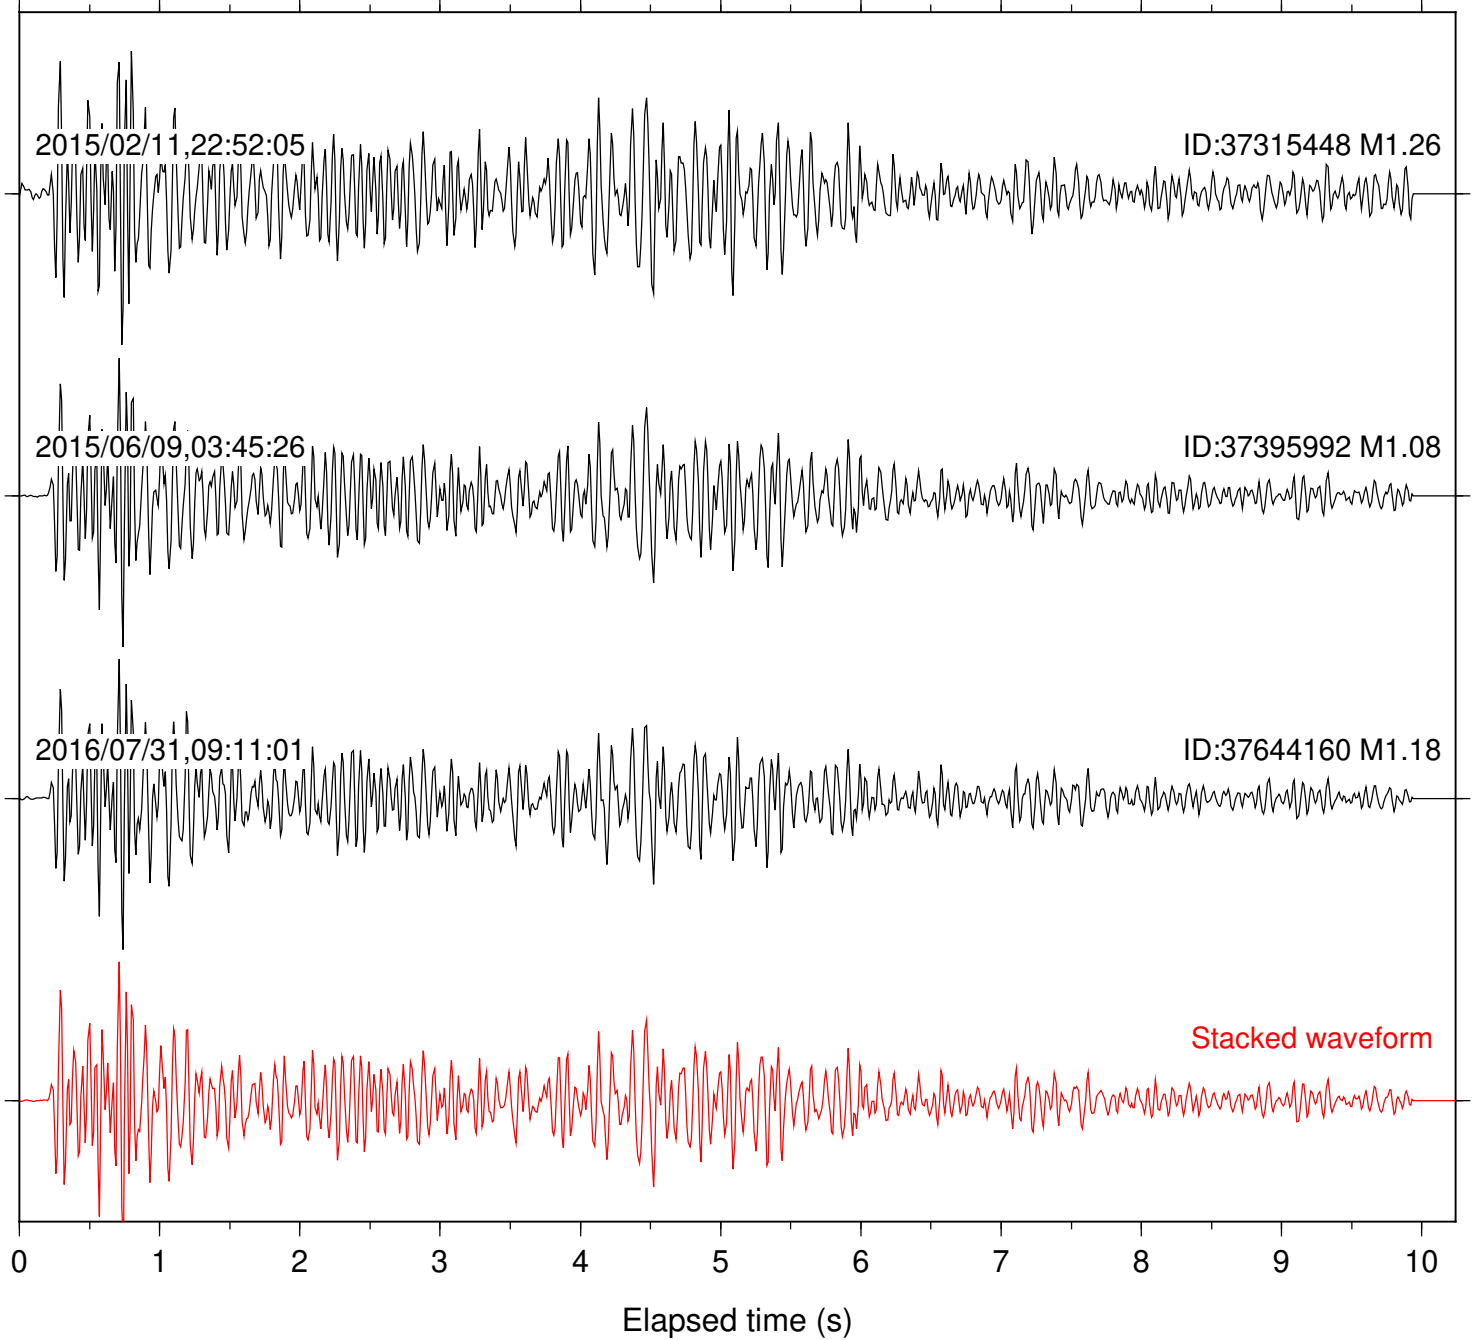

Station: B087 Com: EHZ

Focal depth: 8.24 km

Station: B088 Com: EHZ

Focal depth: 8.24 km

Station: B093 Com: EHZ

Focal depth: 8.24 km

Station: B946 Com: EHZ

Focal depth: 8.24 km

Station: BAC Com: EHZ

Focal depth: 8.24 km

Station: BZN Com: HHZ

Focal depth: 8.24 km

Station: CRY Com: HHZ

Focal depth: 8.24 km

Station: DGR Com: HHZ

Focal depth: 8.24 km

Station: DNR Com: HHZ

Focal depth: 8.24 km

Station: FRD Com: HHZ

Focal depth: 8.24 km

Station: HMT2 Com: HHZ

Focal depth: 8.24 km

Station: KNW Com: HHZ

Focal depth: 8.24 km

Station: RDM Com: HHZ

Focal depth: 8.24 km

Station: RRSP Com: HHZ

Focal depth: 8.24 km

Station: SMER Com: HHZ

Focal depth: 8.24 km

Station: SND Com: HHZ

Focal depth: 8.24 km