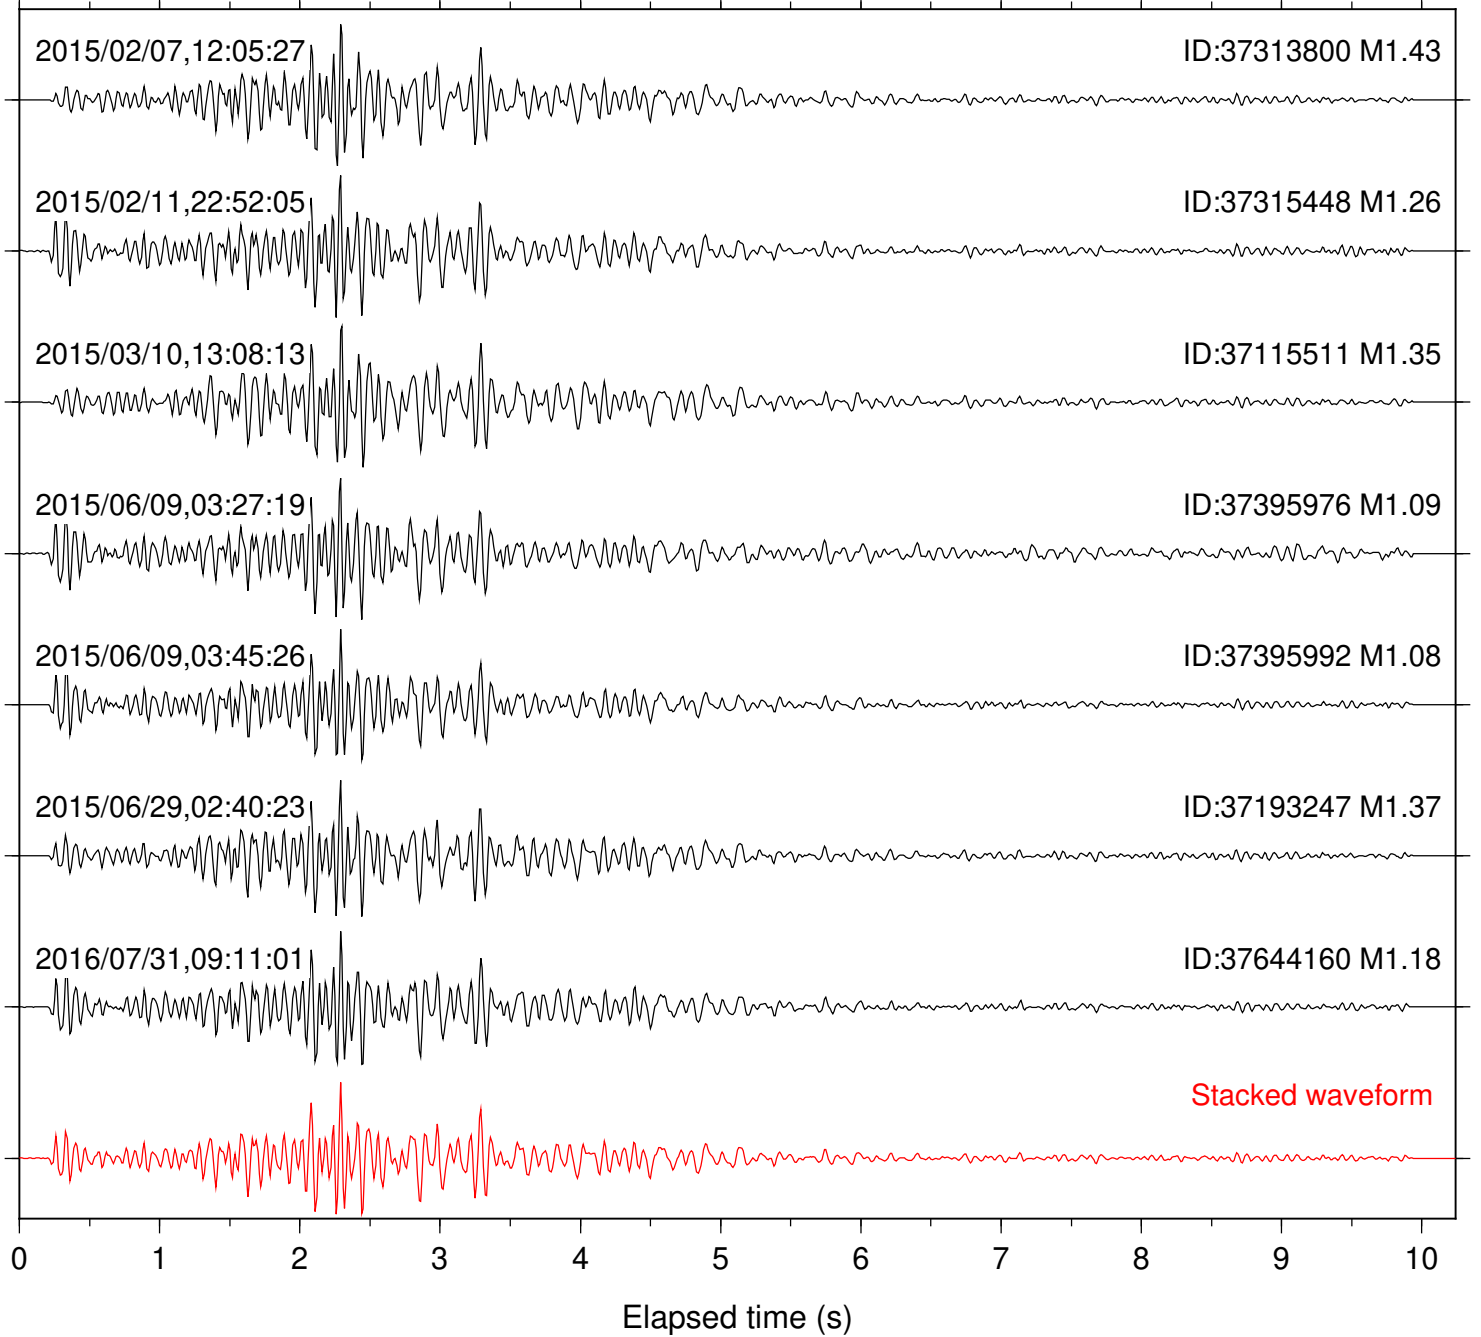

Station: DNR Com: HHZ

Focal depth: 8.24 km

Station: FRD Com: HHZ

Focal depth: 8.24 km

Station: HMT2 Com: HHZ

Focal depth: 8.24 km

Station: KNW Com: HHZ

Focal depth: 8.24 km

Station: LVA2 Com: HHZ

Focal depth: 8.24 km

Station: PFO Com: HHZ

Focal depth: 8.24 km

Station: PLM Com: HHZ

Focal depth: 8.24 km

Station: POB2 Com: HHZ

Focal depth: 8.24 km

Station: RDM Com: HHZ

Focal depth: 8.24 km

Station: RRSP Com: HHZ

Focal depth: 8.24 km

Station: SMER Com: HHZ

Focal depth: 8.24 km

Station: SND Com: HHZ

Focal depth: 8.24 km

Station: WMC Com: HHZ

Focal depth: 8.24 km