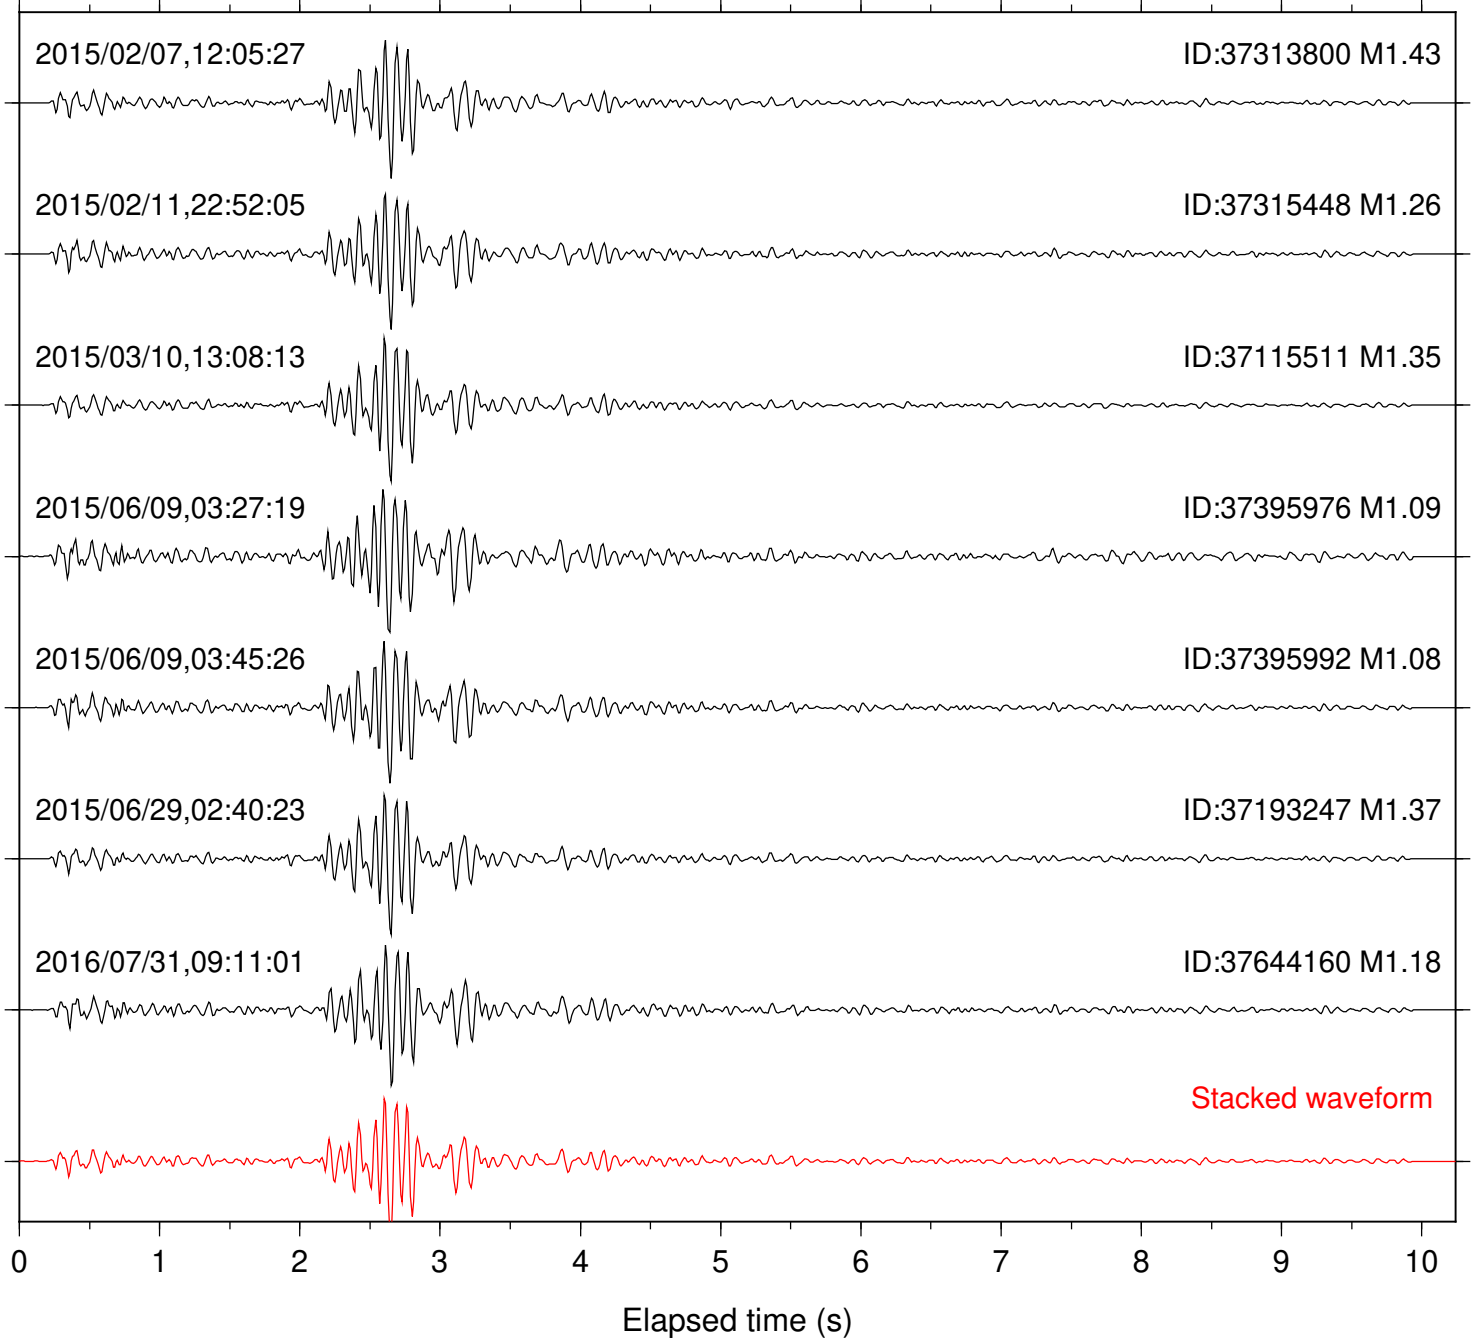

Station: DNR Com: HHZ

Focal depth: 8.24 km

Station: FRD Com: HHZ

Focal depth: 8.24 km

Station: HMT2 Com: HHZ

Focal depth: 8.24 km

Station: KNW Com: HHZ

Focal depth: 8.24 km

Station: LVA2 Com: HHZ

Focal depth: 8.24 km

Station: PFO Com: HHZ

Focal depth: 8.24 km

Station: PLM Com: HHZ

Focal depth: 8.24 km

Station: POB2 Com: HHZ

Focal depth: 8.24 km

Station: RDM Com: HHZ

Focal depth: 8.24 km

Station: RRSP Com: HHZ

Focal depth: 8.24 km

Station: SMER Com: HHZ

Focal depth: 8.24 km

Station: SND Com: HHZ

Focal depth: 8.24 km

Station: WMC Com: HHZ

Focal depth: 8.24 km