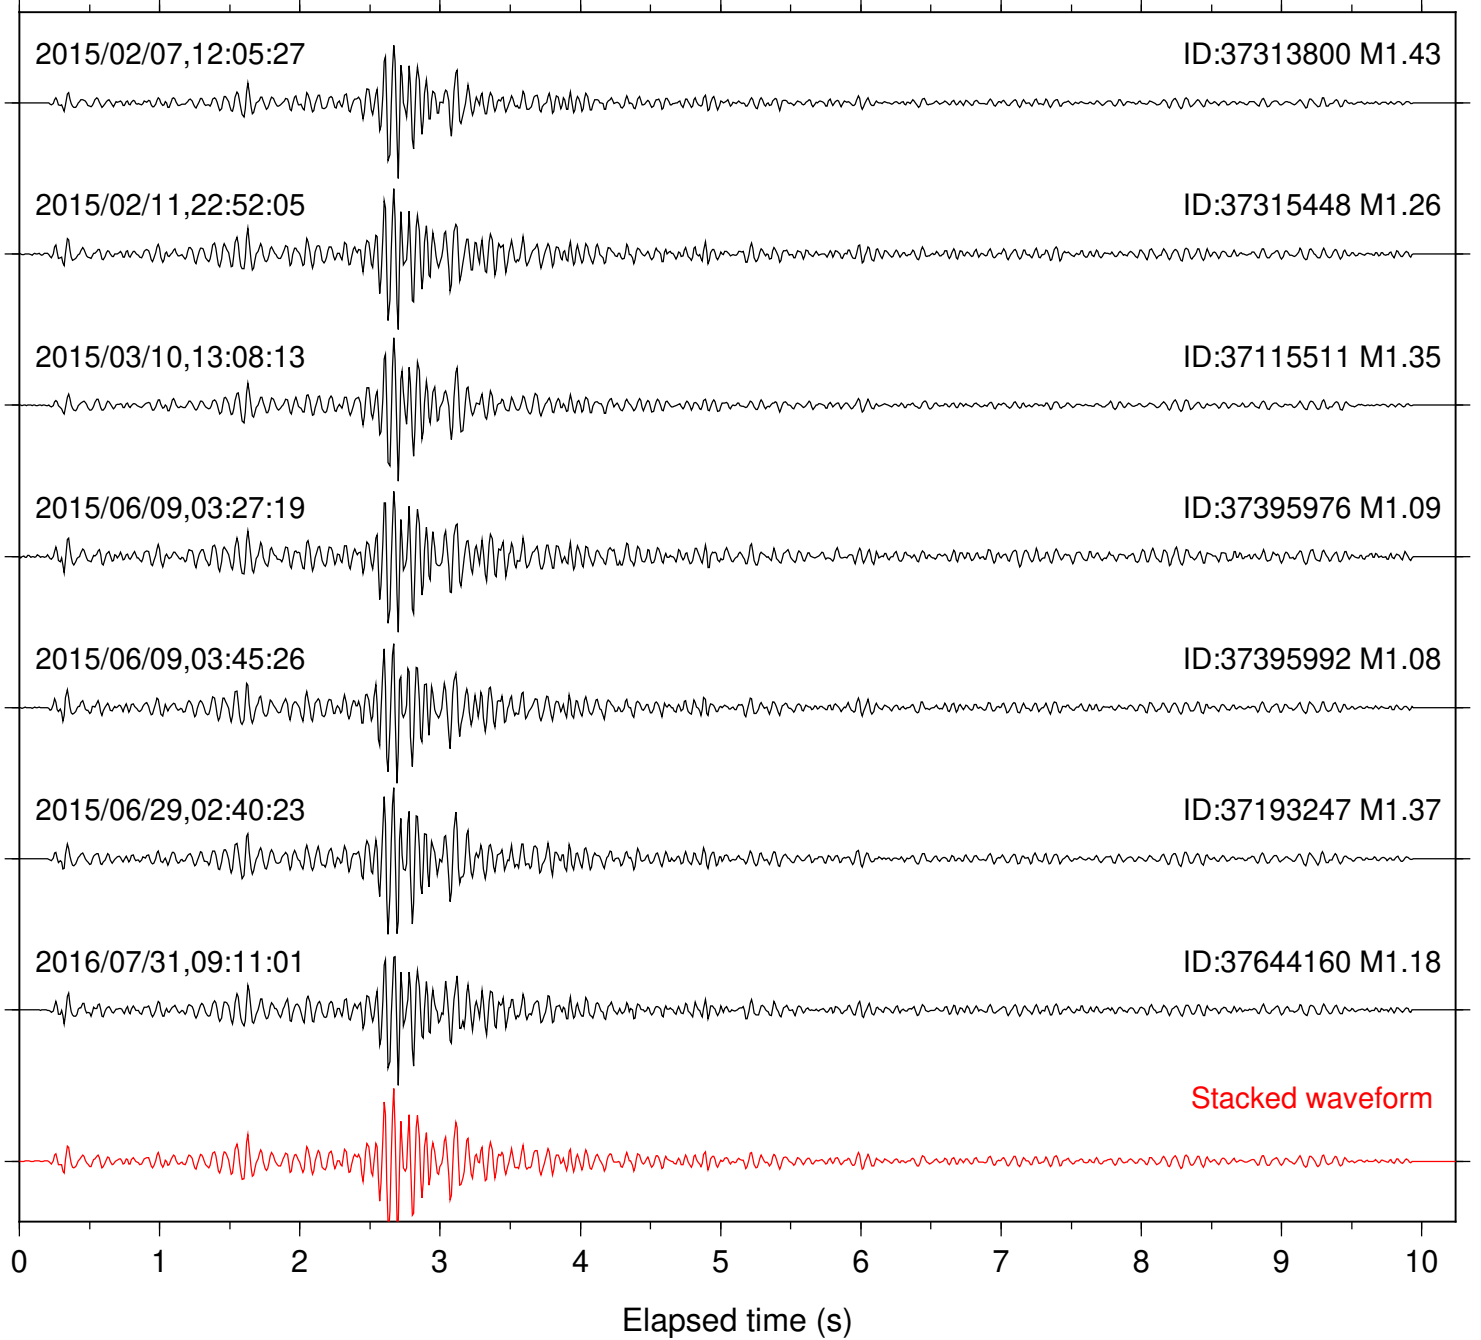

Station: BAC Com: EHZ

Focal depth: 8.24 km

Station: BZN Com: HHZ

Focal depth: 8.24 km

Station: CRY Com: HHZ

Focal depth: 8.24 km

Station: DGR Com: HHZ

Focal depth: 8.24 km

Station: DNR Com: HHZ

Focal depth: 8.24 km

Station: FRD Com: HHZ

Focal depth: 8.24 km

Station: HMT2 Com: HHZ

Focal depth: 8.24 km

Station: KNW Com: HHZ

Focal depth: 8.24 km

Station: LVA2 Com: HHZ

Focal depth: 8.24 km

Station: PFO Com: HHZ

Focal depth: 8.24 km

Station: PLM Com: HHZ

Focal depth: 8.24 km

Station: POB2 Com: HHZ

Focal depth: 8.24 km

Station: RDM Com: HHZ

Focal depth: 8.24 km

Station: RRSP Com: HHZ

Focal depth: 8.24 km

Station: SMER Com: HHZ

Focal depth: 8.24 km

Station: SND Com: HHZ

Focal depth: 8.24 km