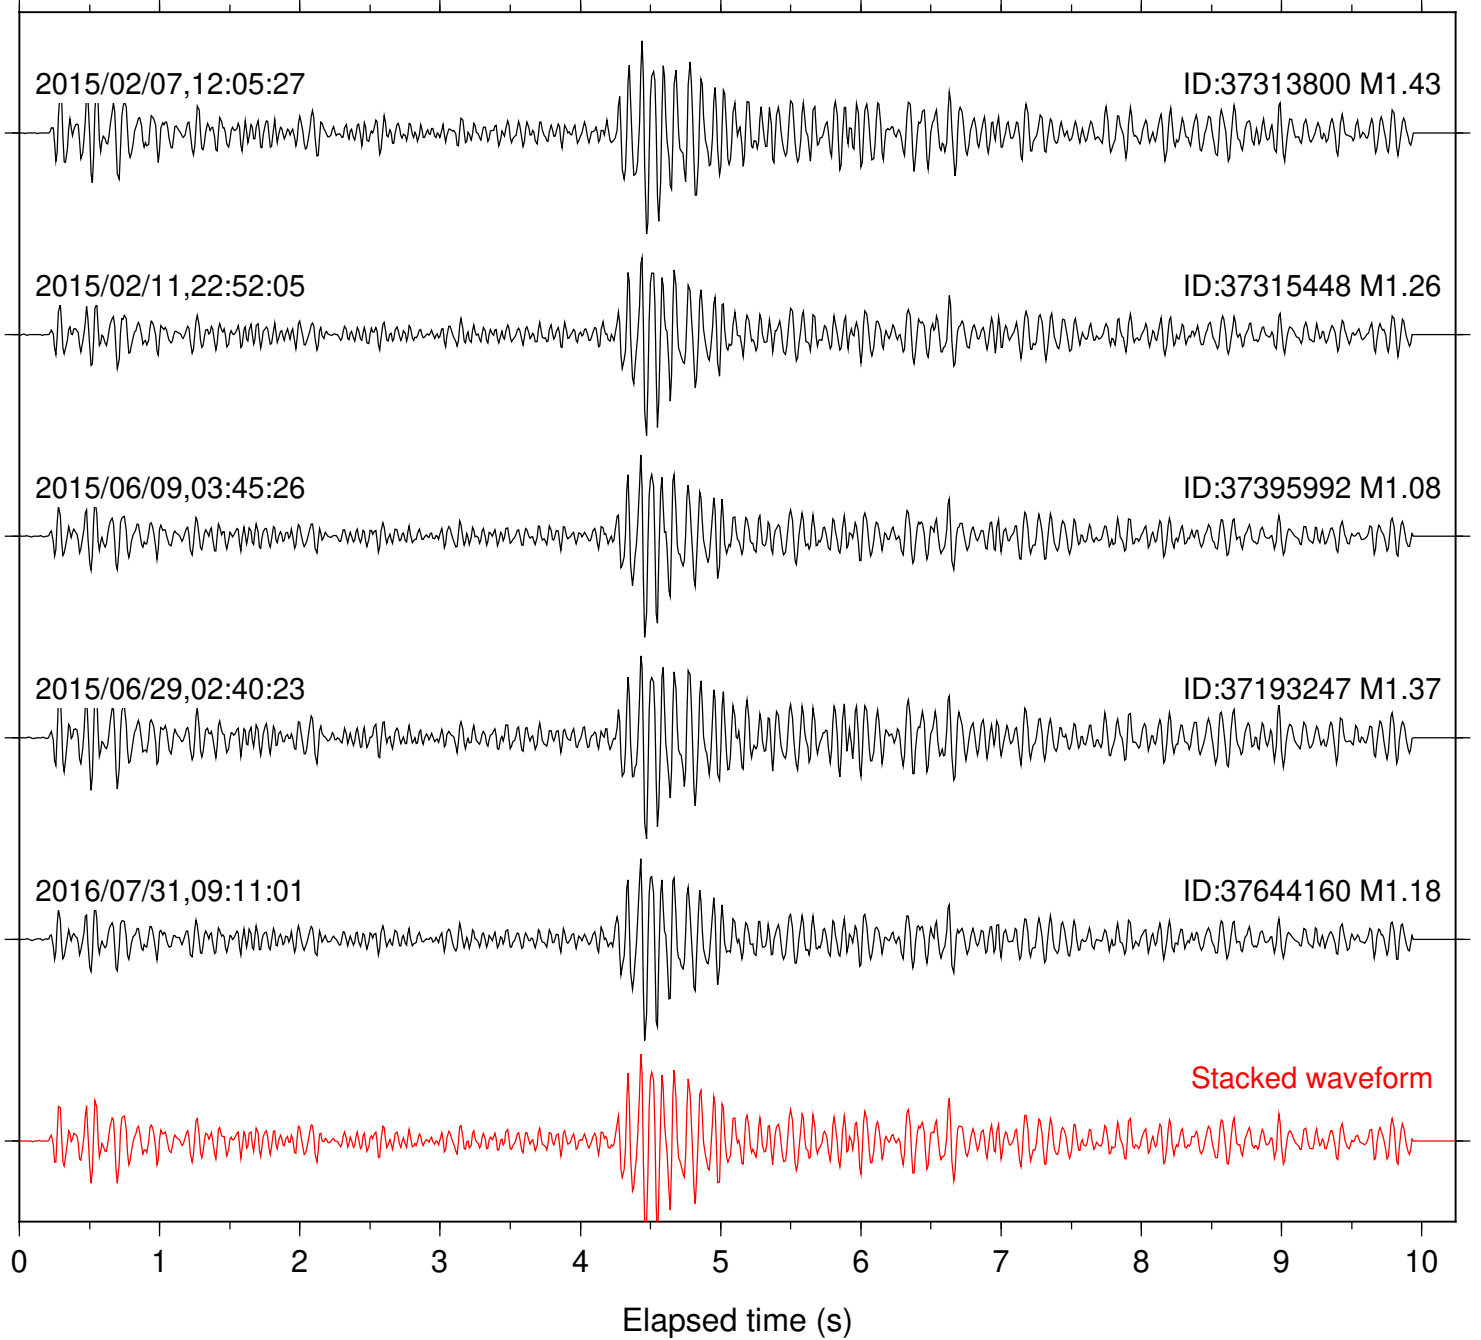

Station: B081 Com: EHZ

Focal depth: 8.24 km

Station: B082 Com: EHZ

Focal depth: 8.26 km

Station: B084 Com: EHZ

Focal depth: 8.24 km

Station: B086 Com: EHZ

Focal depth: 8.24 km

Station: B087 Com: EHZ

Focal depth: 8.24 km

Station: B088 Com: EHZ

Focal depth: 8.24 km

Station: B093 Com: EHZ

Focal depth: 8.24 km

Station: B946 Com: EHZ

Focal depth: 8.24 km

Station: DNR Com: HHZ

Focal depth: 8.24 km

Station: FRD Com: HHZ

Focal depth: 8.24 km

Station: HMT2 Com: HHZ

Focal depth: 8.24 km

Station: KNW Com: HHZ

Focal depth: 8.24 km

Station: WMC Com: HHZ

Focal depth: 8.24 km