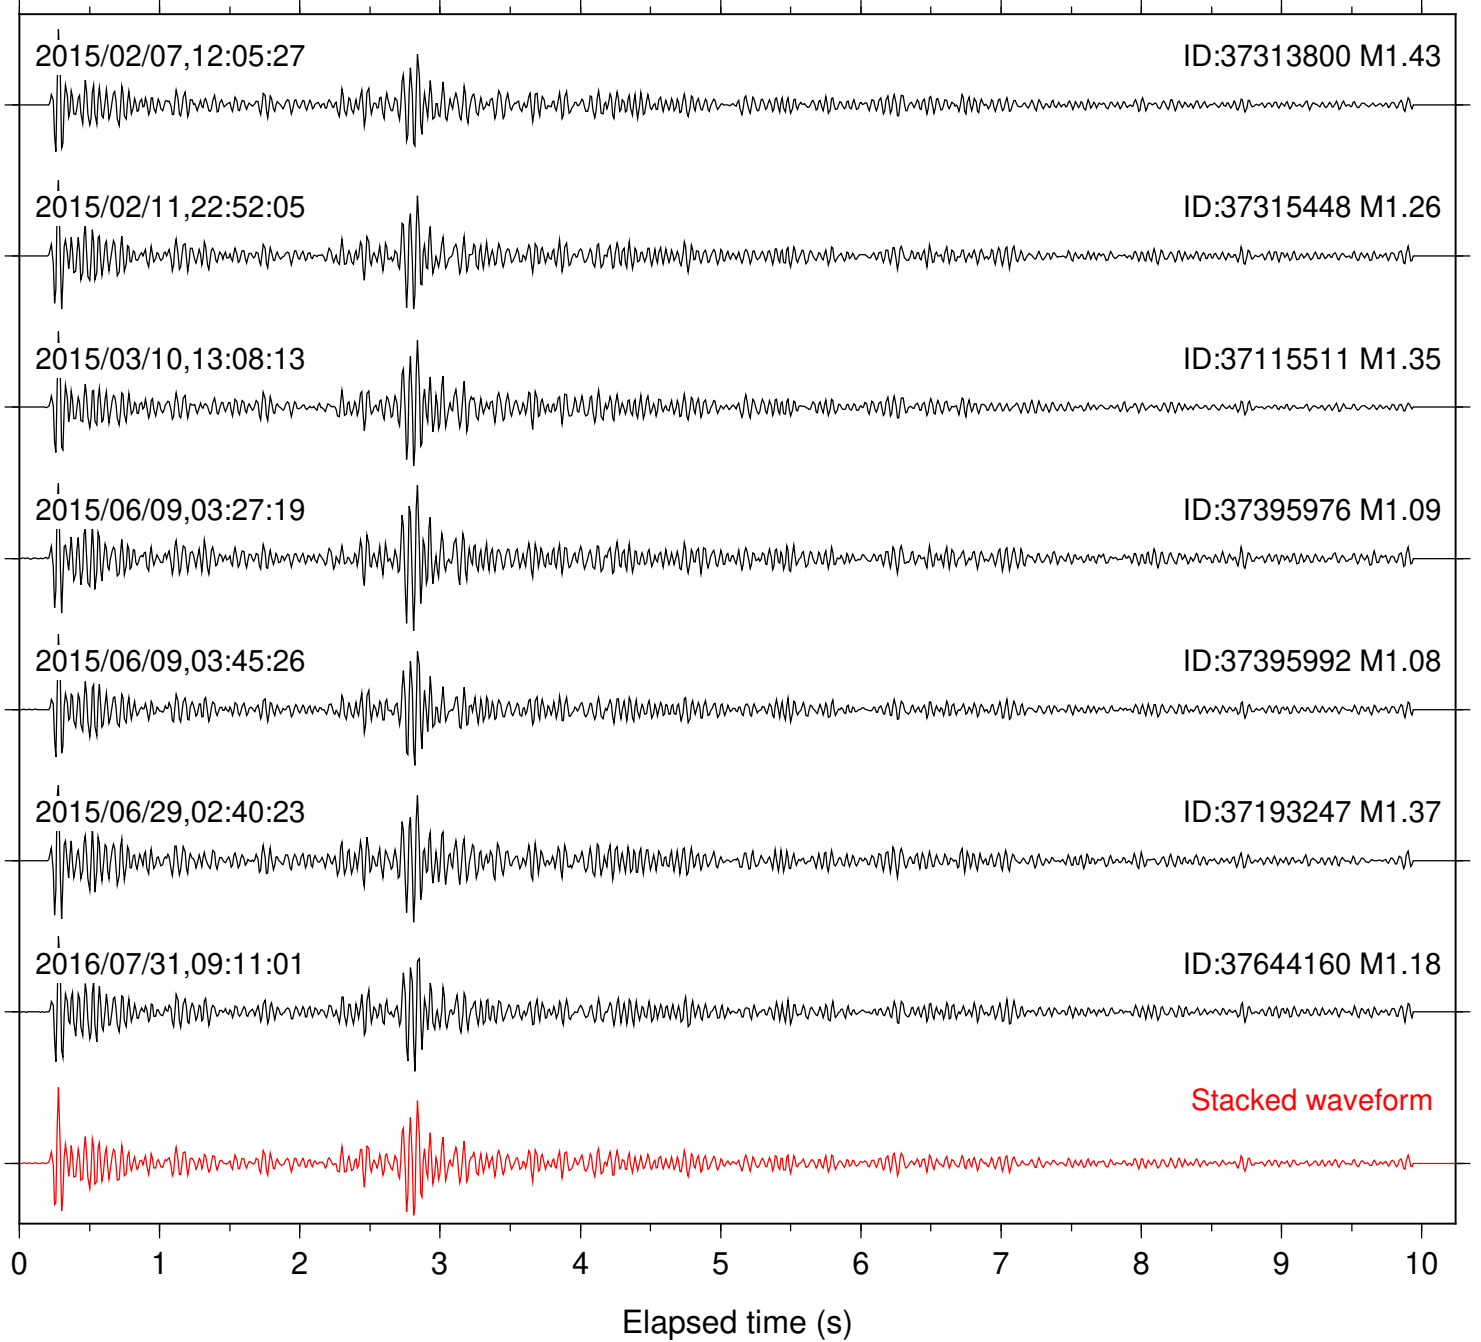

Station: BAC Com: EHZ

Focal depth: 8.24 km

Station: BZN Com: HHZ

Focal depth: 8.24 km

Station: CRY Com: HHZ

Focal depth: 8.24 km

Station: DGR Com: HHZ

Focal depth: 8.24 km

Station: DNR Com: HHZ

Focal depth: 8.24 km

Station: FRD Com: HHZ

Focal depth: 8.24 km

Station: HMT2 Com: HHZ

Focal depth: 8.24 km

Station: KNW Com: HHZ

Focal depth: 8.24 km

Station: LVA2 Com: HHZ

Focal depth: 8.24 km

Station: PFO Com: HHZ

Focal depth: 8.24 km

Station: PLM Com: HHZ

Focal depth: 8.24 km

Station: POB2 Com: HHZ

Focal depth: 8.24 km

Station: RDM Com: HHZ

Focal depth: 8.24 km

Station: RRSP Com: HHZ

Focal depth: 8.24 km

Station: SMER Com: HHZ

Focal depth: 8.24 km

Station: SND Com: HHZ

Focal depth: 8.24 km