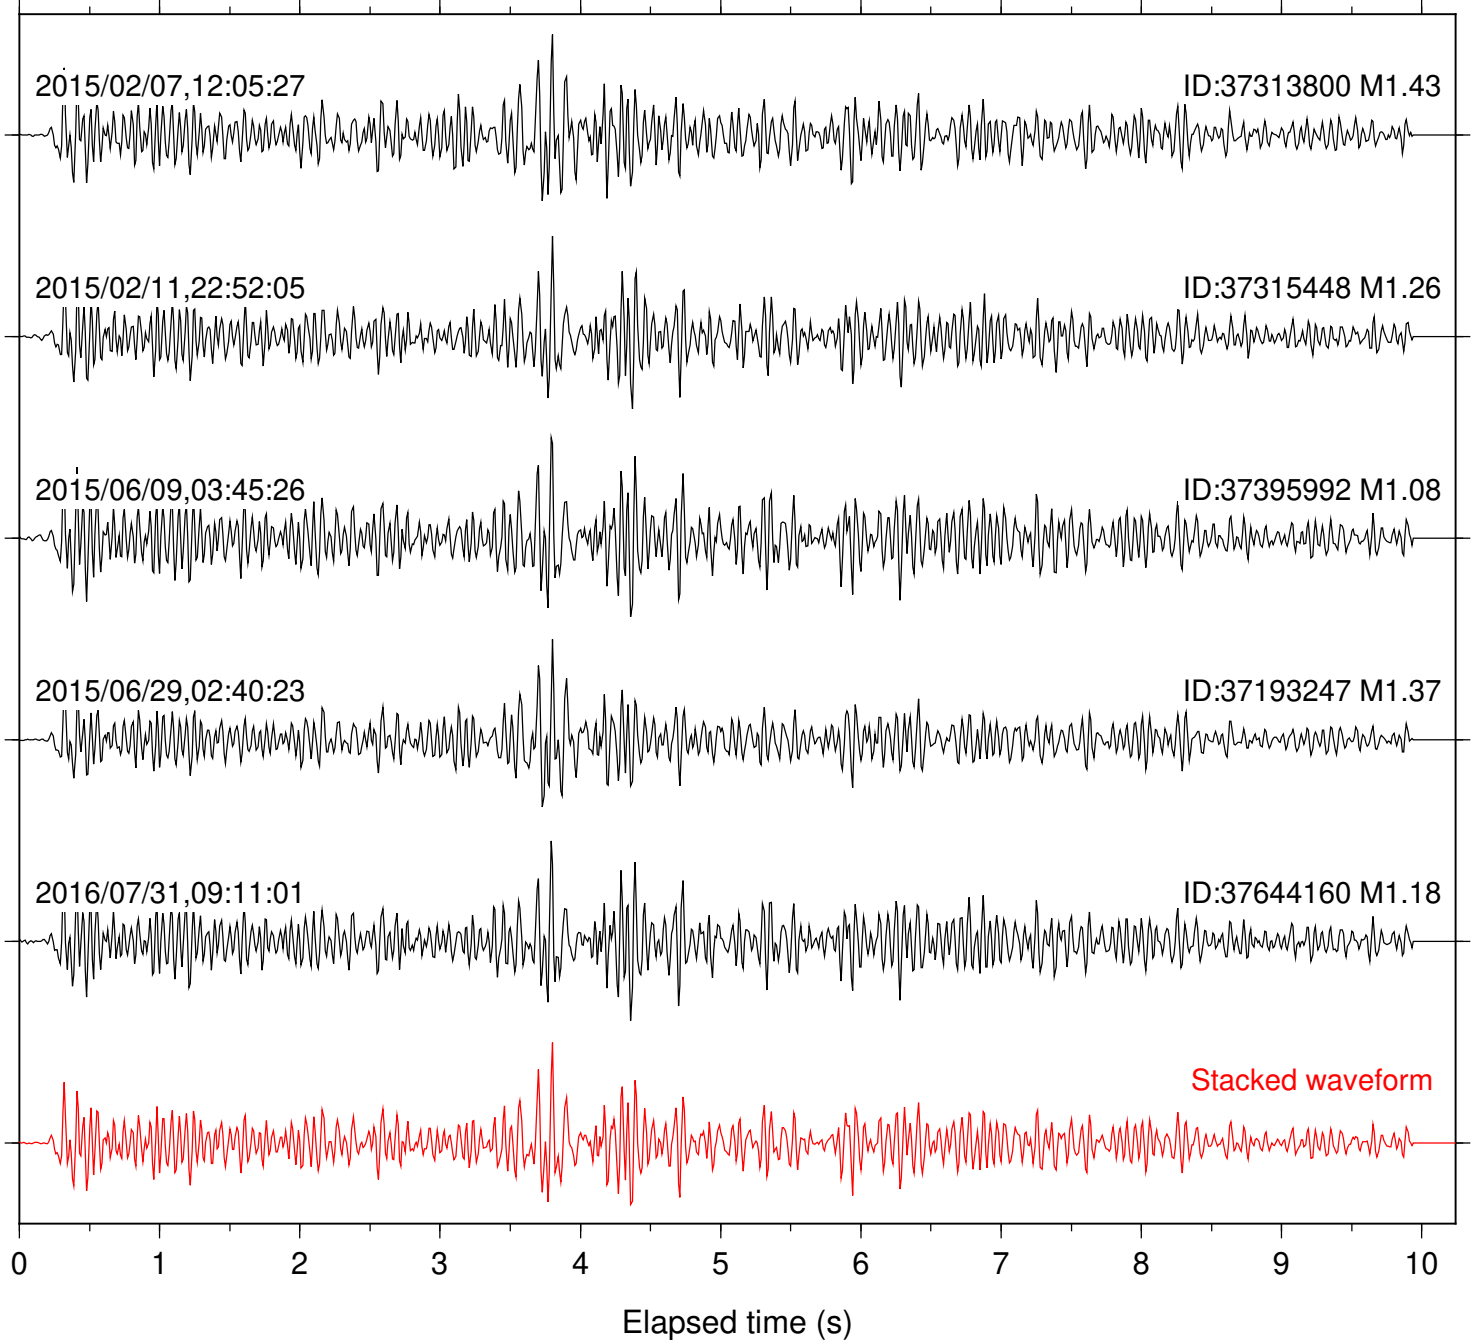

Station: B081 Com: EHZ

Focal depth: 8.24 km

Station: B082 Com: EHZ

Focal depth: 8.26 km

Station: B084 Com: EHZ

Focal depth: 8.24 km

Station: B086 Com: EHZ

Focal depth: 8.24 km

Station: B087 Com: EHZ

Focal depth: 8.24 km

Station: B088 Com: EHZ

Focal depth: 8.24 km

Station: B093 Com: EHZ

Focal depth: 8.24 km

Station: B946 Com: EHZ

Focal depth: 8.24 km

Station: DNR Com: HHZ

Focal depth: 8.24 km

Station: FRD Com: HHZ

Focal depth: 8.24 km

Station: HMT2 Com: HHZ

Focal depth: 8.24 km

Station: KNW Com: HHZ

Focal depth: 8.24 km

Station: WMC Com: HHZ

Focal depth: 8.24 km