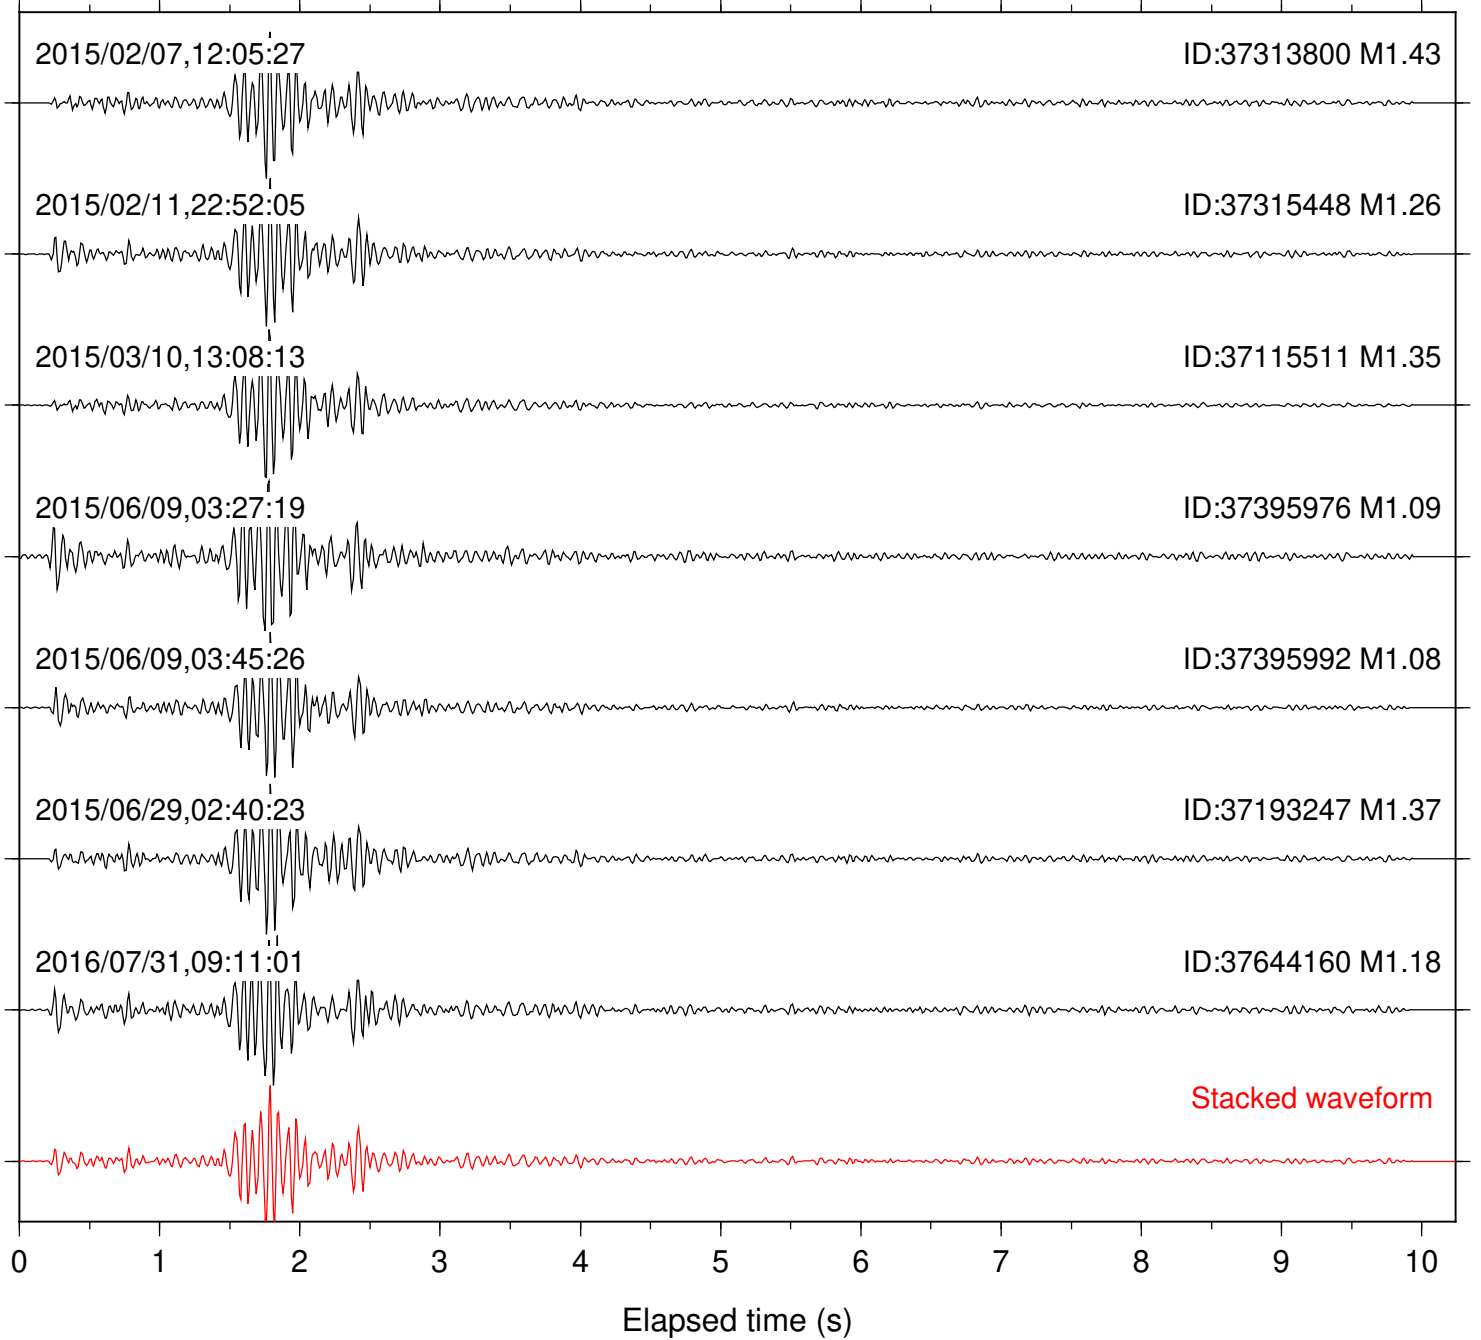

Station: DNR Com: HHZ

Focal depth: 8.24 km

Station: FRD Com: HHZ

Focal depth: 8.24 km

Station: HMT2 Com: HHZ

Focal depth: 8.24 km

Station: KNW Com: HHZ

Focal depth: 8.24 km

Station: LVA2 Com: HHZ

Focal depth: 8.24 km

Station: PFO Com: HHZ

Focal depth: 8.24 km

Station: PLM Com: HHZ

Focal depth: 8.24 km

Station: POB2 Com: HHZ

Focal depth: 8.24 km

Station: RDM Com: HHZ

Focal depth: 8.24 km

Station: RRSP Com: HHZ

Focal depth: 8.24 km

Station: SMER Com: HHZ

Focal depth: 8.24 km

Station: SND Com: HHZ

Focal depth: 8.24 km

Station: WMC Com: HHZ

Focal depth: 8.24 km