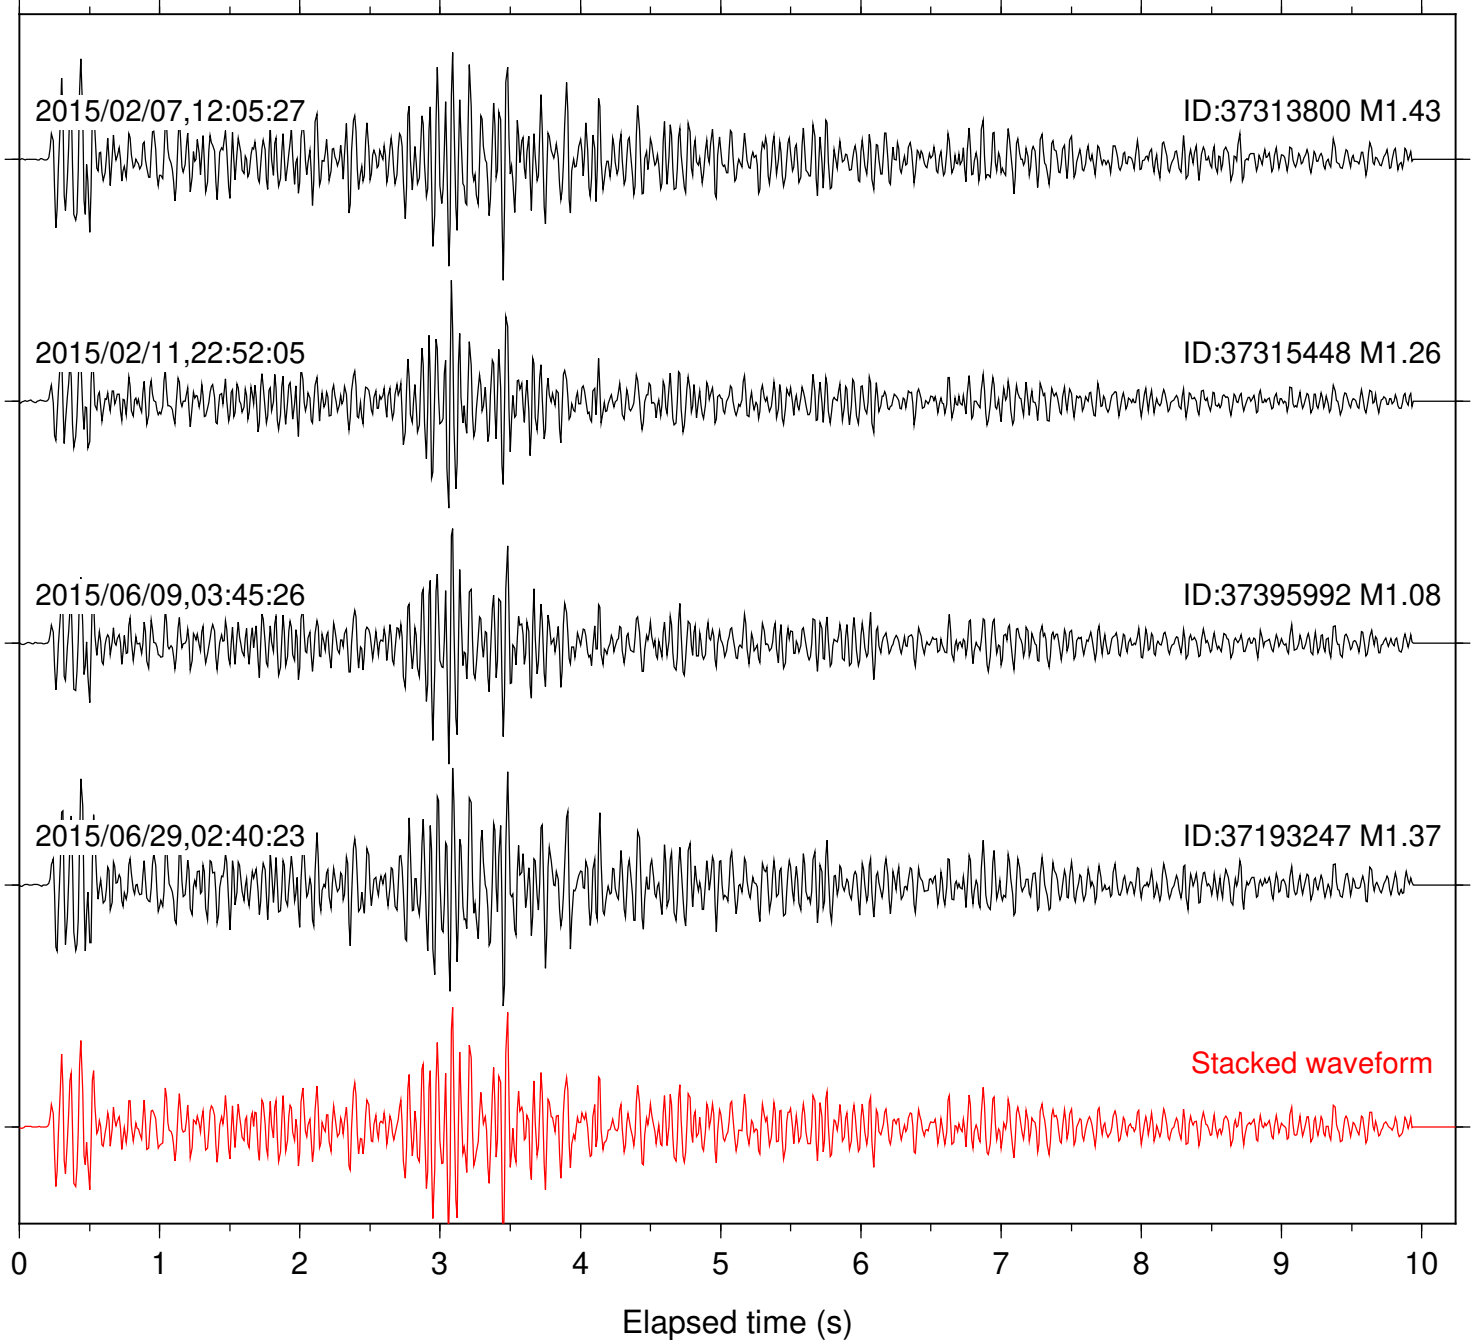

Station: B081 Com: EHZ

Focal depth: 8.24 km

Station: B082 Com: EHZ

Focal depth: 8.26 km

Station: B084 Com: EHZ

Focal depth: 8.24 km

Station: B086 Com: EHZ

Focal depth: 8.24 km

Station: B087 Com: EHZ

Focal depth: 8.24 km

Station: B088 Com: EHZ

Focal depth: 8.24 km

Station: B093 Com: EHZ

Focal depth: 8.24 km

Station: B946 Com: EHZ

Focal depth: 8.24 km

Station: RDM Com: HHZ

Focal depth: 8.24 km

Station: RRSP Com: HHZ

Focal depth: 8.24 km

Station: SMER Com: HHZ

Focal depth: 8.24 km

Station: SND Com: HHZ

Focal depth: 8.24 km

Station: WMC Com: HHZ

Focal depth: 8.24 km