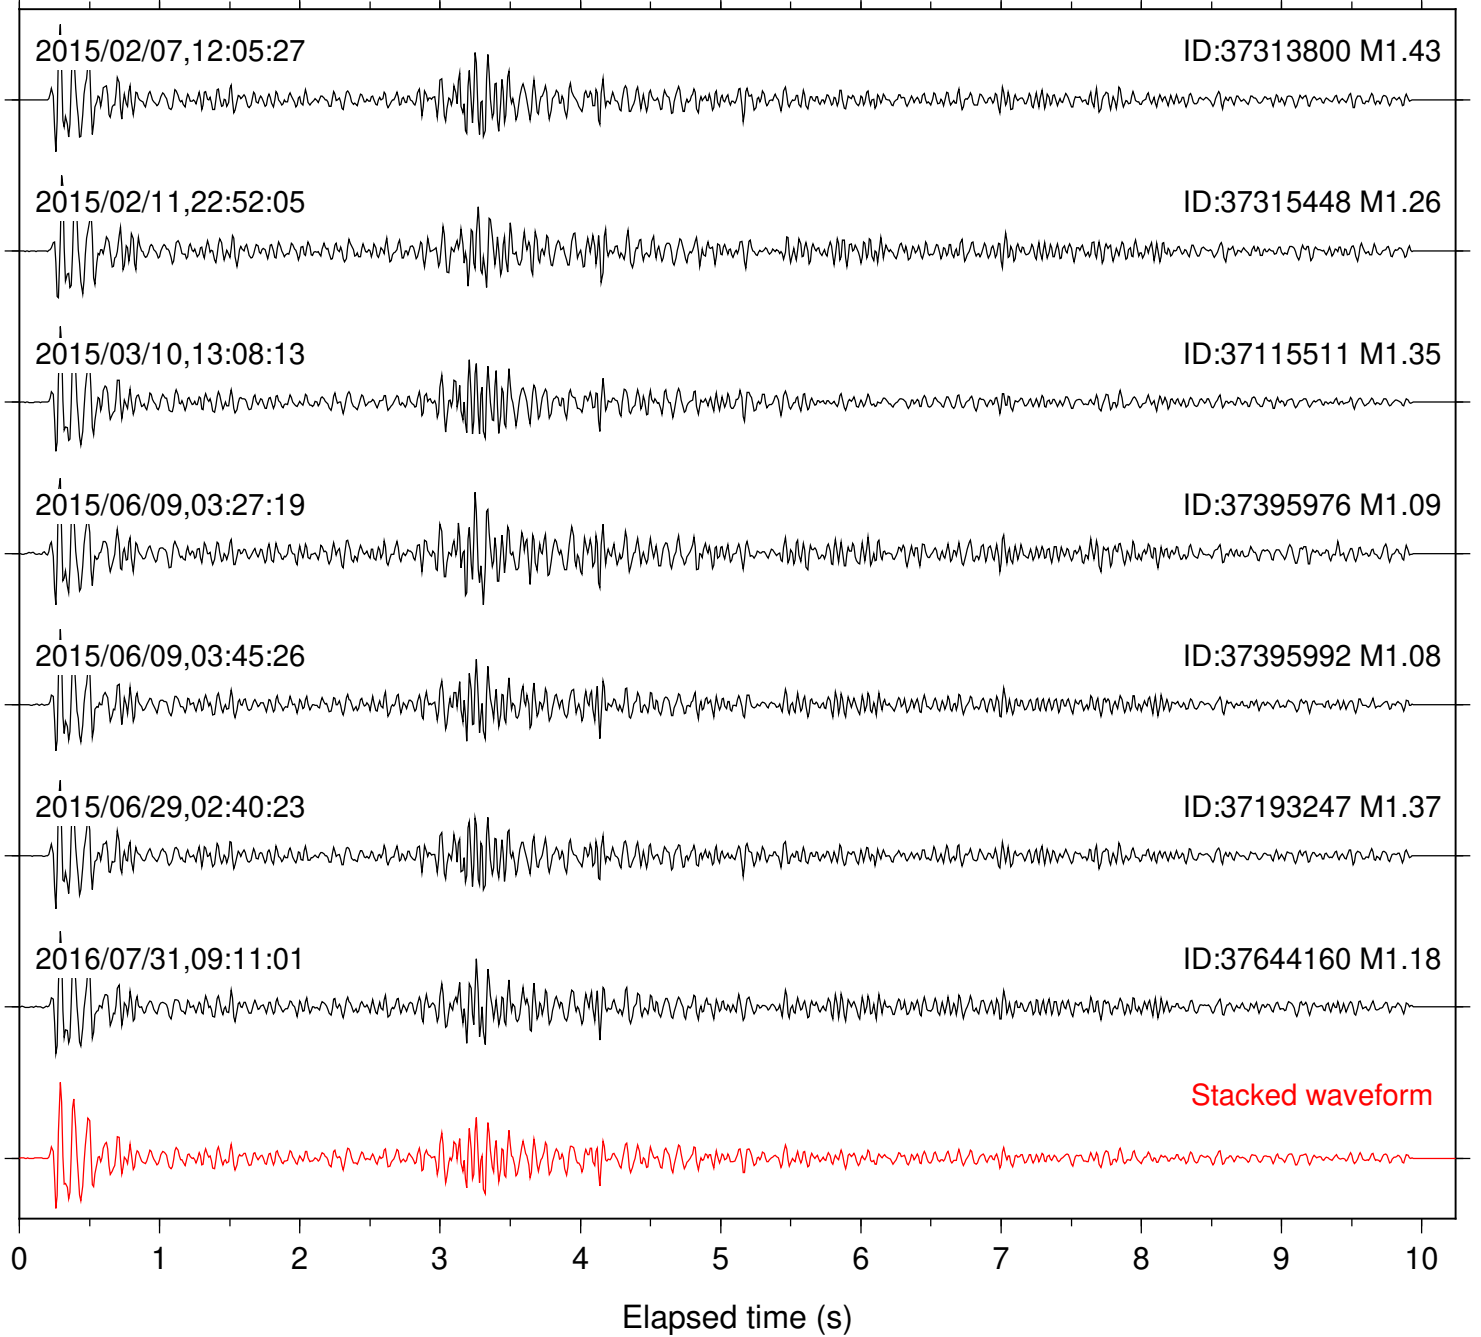

Station: BAC Com: EHZ

Focal depth: 8.24 km