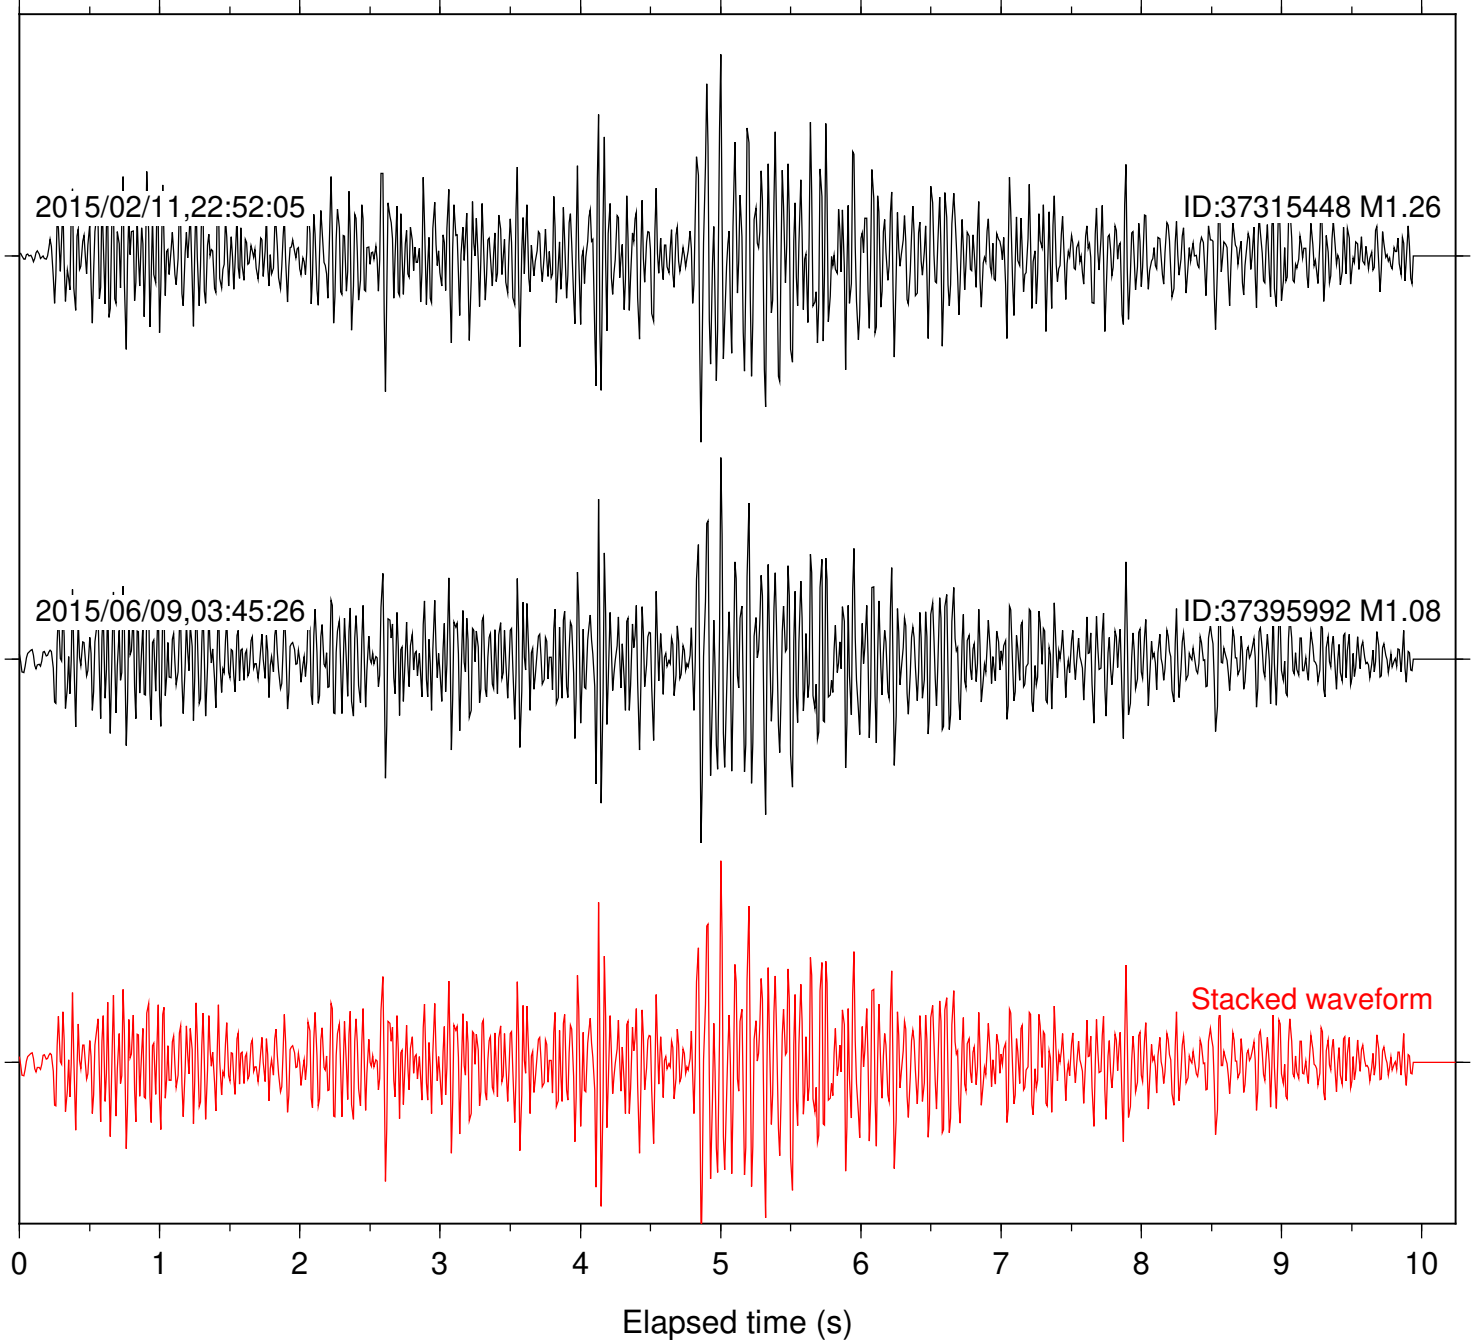

Station: DNR Com: HHZ

Focal depth: 8.24 km

Station: FRD Com: HHZ

Focal depth: 8.24 km

Station: HMT2 Com: HHZ

Focal depth: 8.24 km

Station: KNW Com: HHZ

Focal depth: 8.24 km

Station: LVA2 Com: HHZ

Focal depth: 8.24 km

Station: PFO Com: HHZ

Focal depth: 8.24 km

Station: PLM Com: HHZ

Focal depth: 8.24 km

Station: POB2 Com: HHZ

Focal depth: 8.24 km

Station: RDM Com: HHZ

Focal depth: 8.24 km

Station: RRSP Com: HHZ

Focal depth: 8.24 km

Station: SMER Com: HHZ

Focal depth: 8.24 km

Station: SND Com: HHZ

Focal depth: 8.24 km

Station: WMC Com: HHZ

Focal depth: 8.24 km