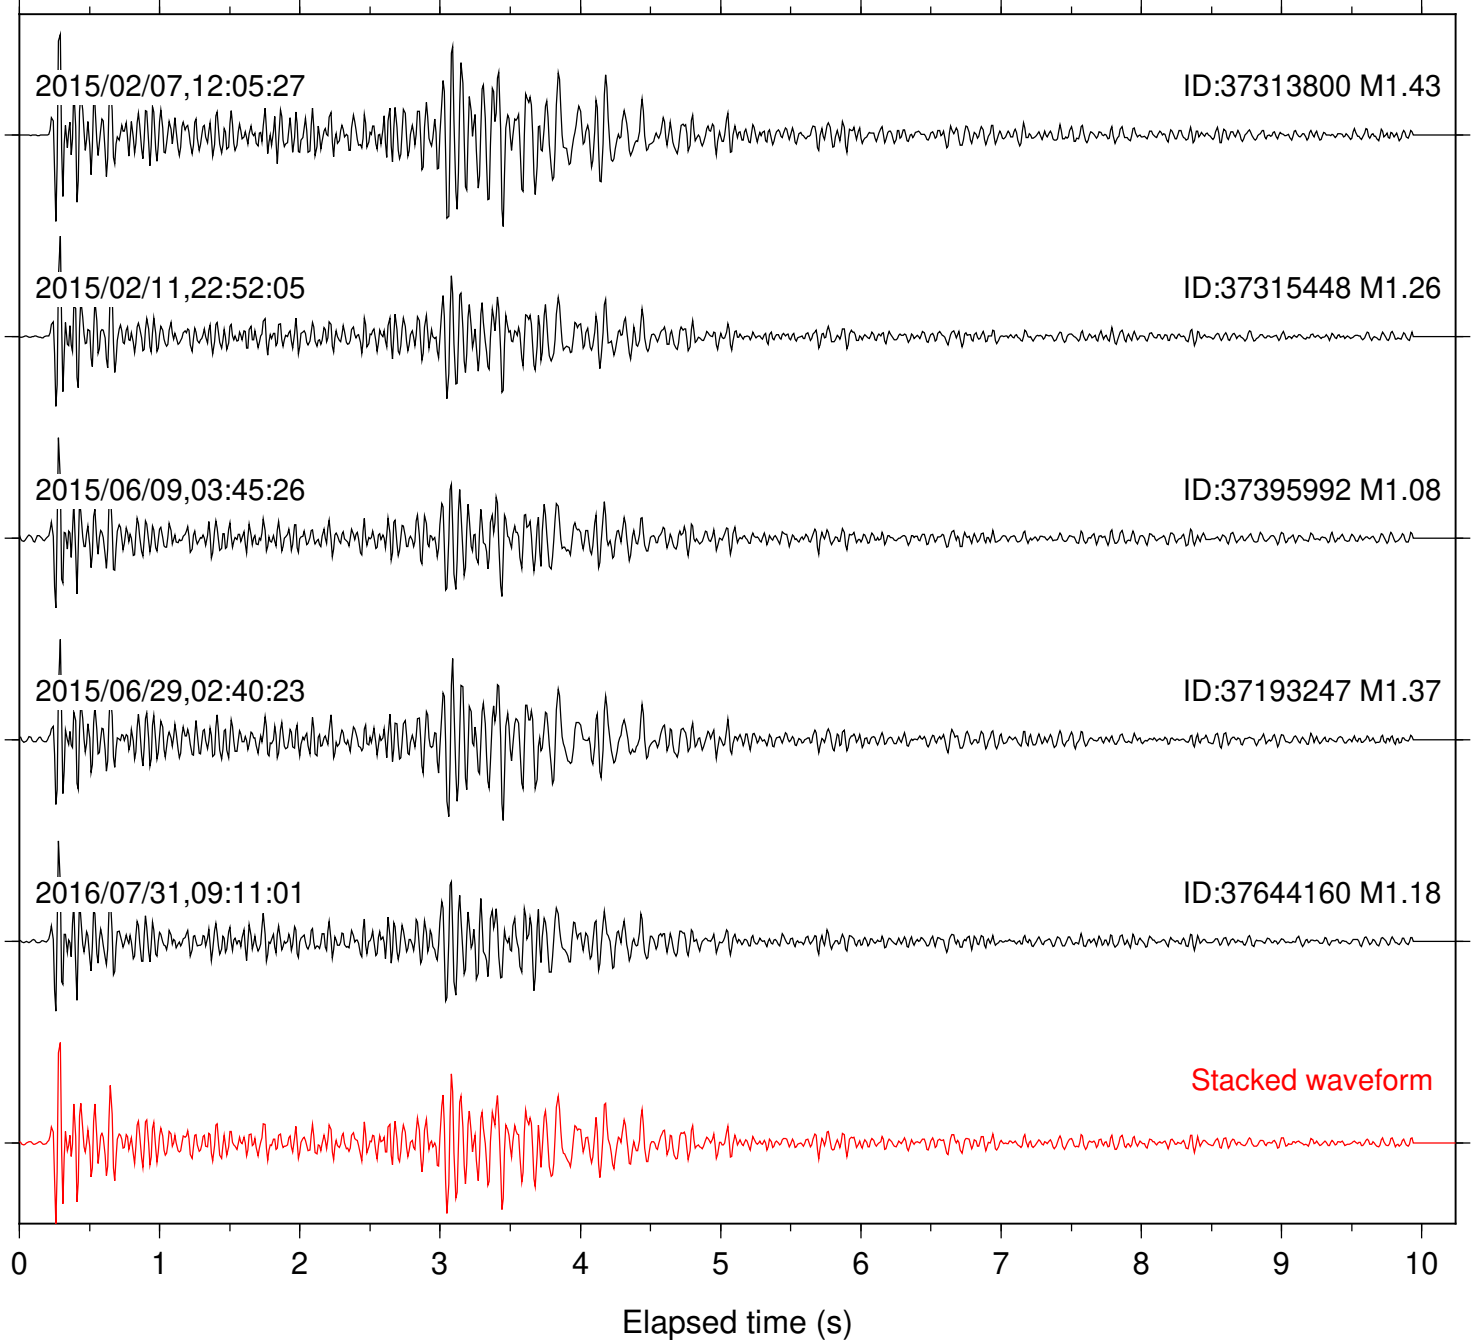

Station: B087 Com: EHZ

Focal depth: 8.24 km

Station: B088 Com: EHZ

Focal depth: 8.24 km

Station: B093 Com: EHZ

Focal depth: 8.24 km

Station: B946 Com: EHZ

Focal depth: 8.24 km

Station: BAC Com: EHZ

Focal depth: 8.24 km

Station: BZN Com: HHZ

Focal depth: 8.24 km

Station: CRY Com: HHZ

Focal depth: 8.24 km

Station: DGR Com: HHZ

Focal depth: 8.24 km

Station: DNR Com: HHZ

Focal depth: 8.24 km

Station: FRD Com: HHZ

Focal depth: 8.24 km

Station: HMT2 Com: HHZ

Focal depth: 8.24 km

Station: KNW Com: HHZ

Focal depth: 8.24 km

Station: RDM Com: HHZ

Focal depth: 8.24 km

Station: RRSP Com: HHZ

Focal depth: 8.24 km

Station: SMER Com: HHZ

Focal depth: 8.24 km

Station: SND Com: HHZ

Focal depth: 8.24 km