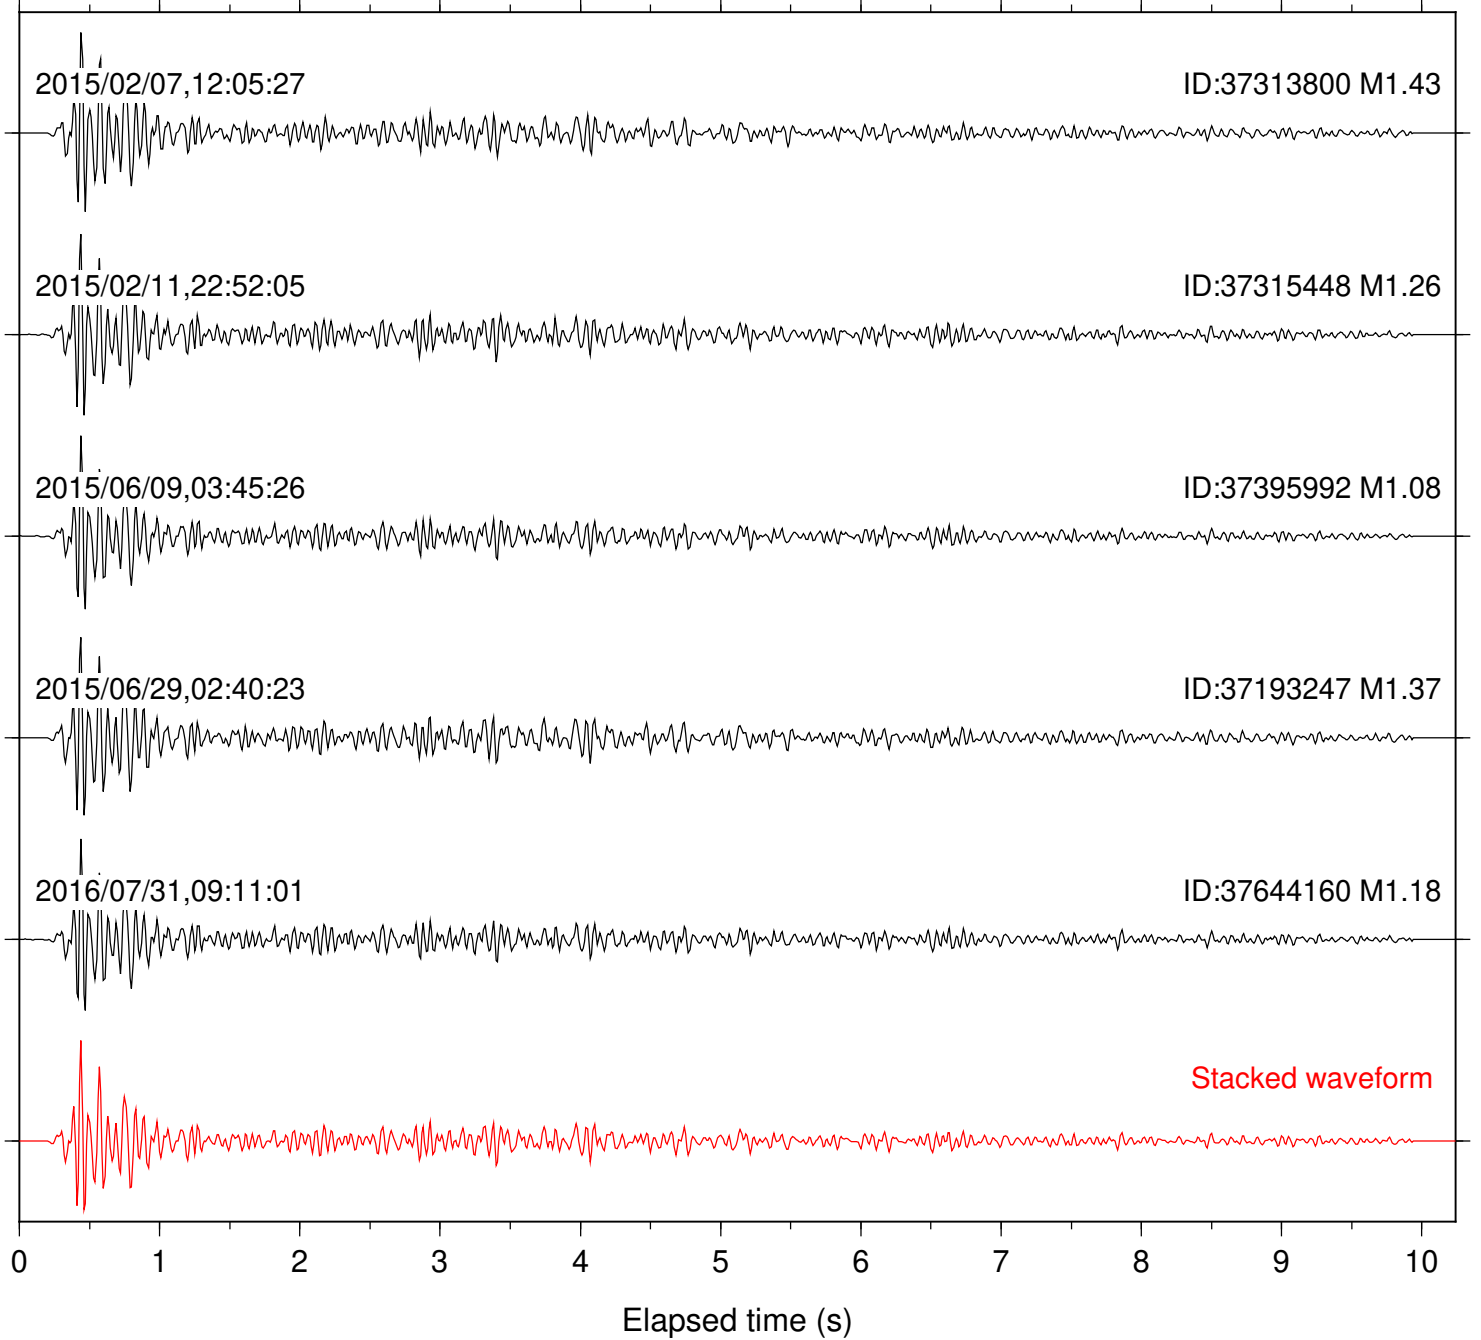

Station: B087 Com: EHZ

Focal depth: 8.24 km

Station: B088 Com: EHZ

Focal depth: 8.24 km

Station: B093 Com: EHZ

Focal depth: 8.24 km

Station: B946 Com: EHZ

Focal depth: 8.24 km

Station: DNR Com: HHZ

Focal depth: 8.24 km

Station: FRD Com: HHZ

Focal depth: 8.24 km

Station: HMT2 Com: HHZ

Focal depth: 8.24 km

Station: KNW Com: HHZ

Focal depth: 8.24 km

Station: RDM Com: HHZ

Focal depth: 8.24 km

Station: RRSP Com: HHZ

Focal depth: 8.24 km

Station: SMER Com: HHZ

Focal depth: 8.24 km

Station: SND Com: HHZ

Focal depth: 8.24 km

Station: WMC Com: HHZ

Focal depth: 8.24 km