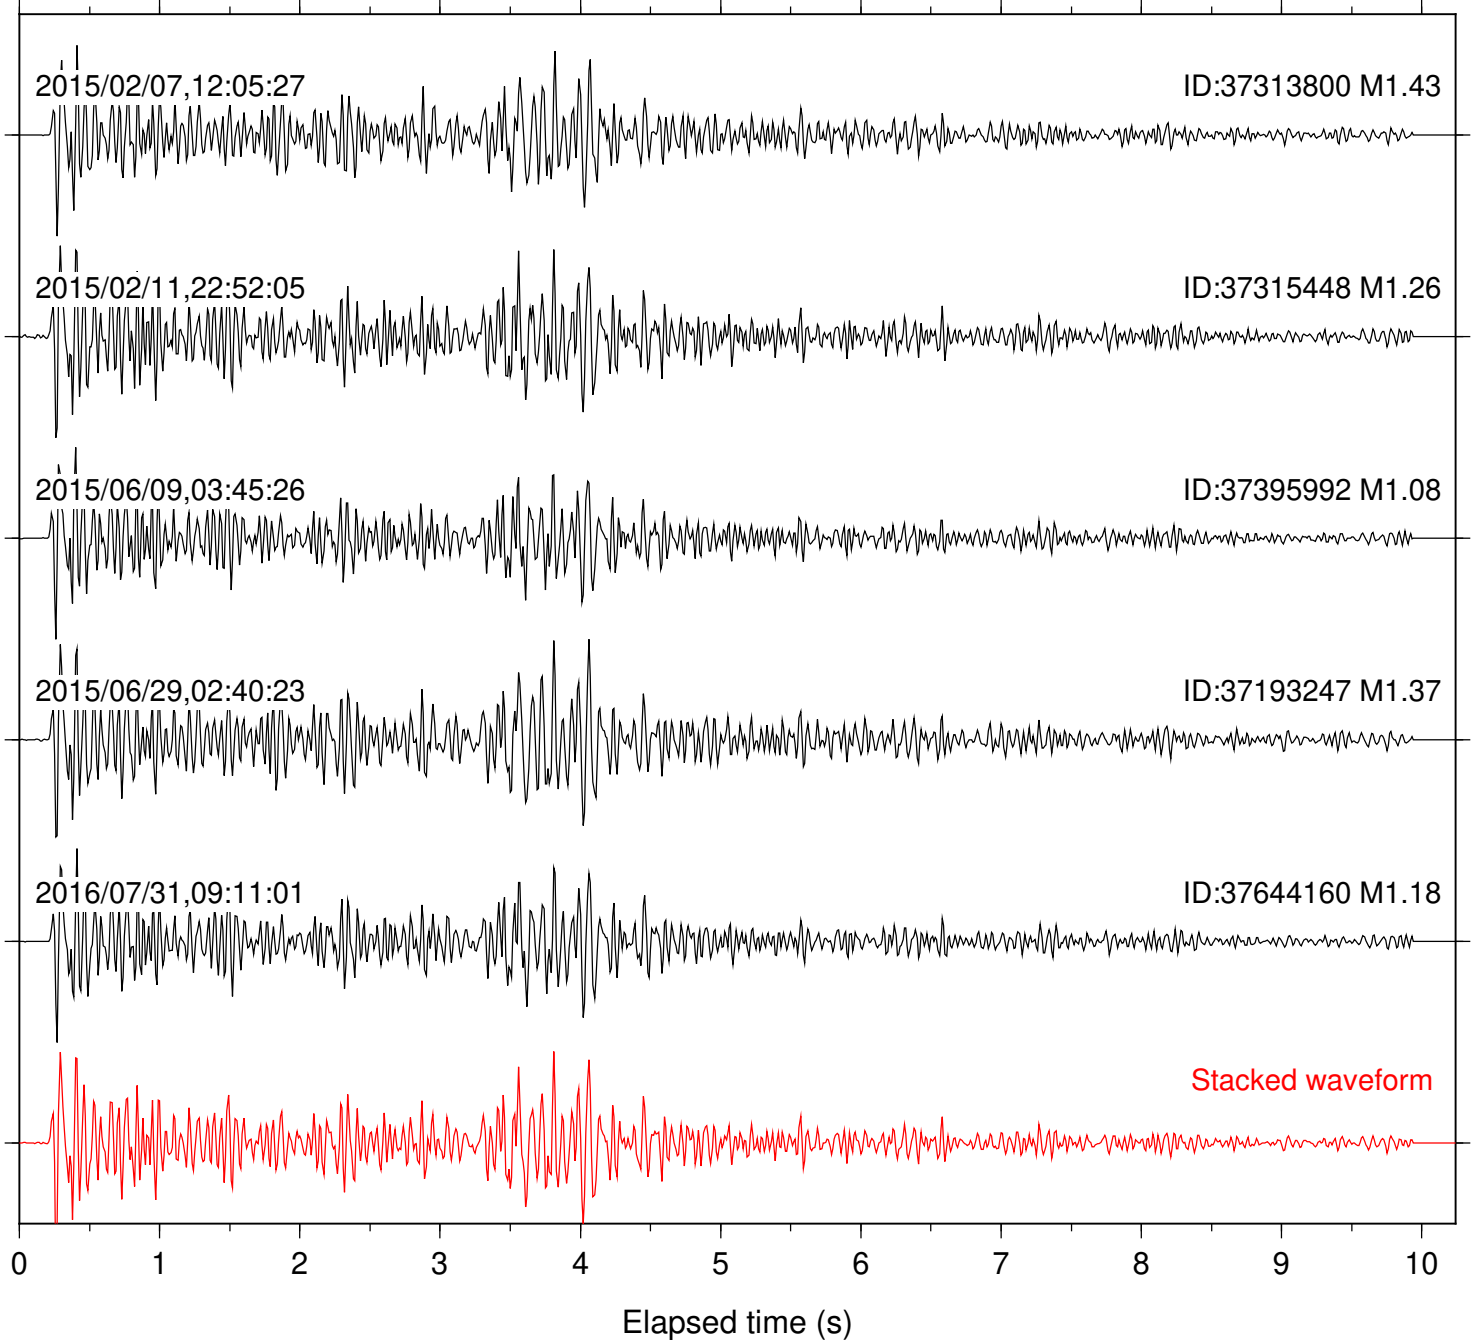

Station: B087 Com: EHZ

Focal depth: 8.24 km

Station: B088 Com: EHZ

Focal depth: 8.24 km

Station: B093 Com: EHZ

Focal depth: 8.24 km

Station: B946 Com: EHZ

Focal depth: 8.24 km

Station: BAC Com: EHZ

Focal depth: 8.24 km

Station: BZN Com: HHZ

Focal depth: 8.24 km

Station: CRY Com: HHZ

Focal depth: 8.24 km

Station: DGR Com: HHZ

Focal depth: 8.24 km

Station: DNR Com: HHZ

Focal depth: 8.24 km

Station: FRD Com: HHZ

Focal depth: 8.24 km

Station: HMT2 Com: HHZ

Focal depth: 8.24 km

Station: KNW Com: HHZ

Focal depth: 8.24 km

Station: RDM Com: HHZ

Focal depth: 8.24 km

Station: RRSP Com: HHZ

Focal depth: 8.24 km

Station: SMER Com: HHZ

Focal depth: 8.24 km

Station: SND Com: HHZ

Focal depth: 8.24 km