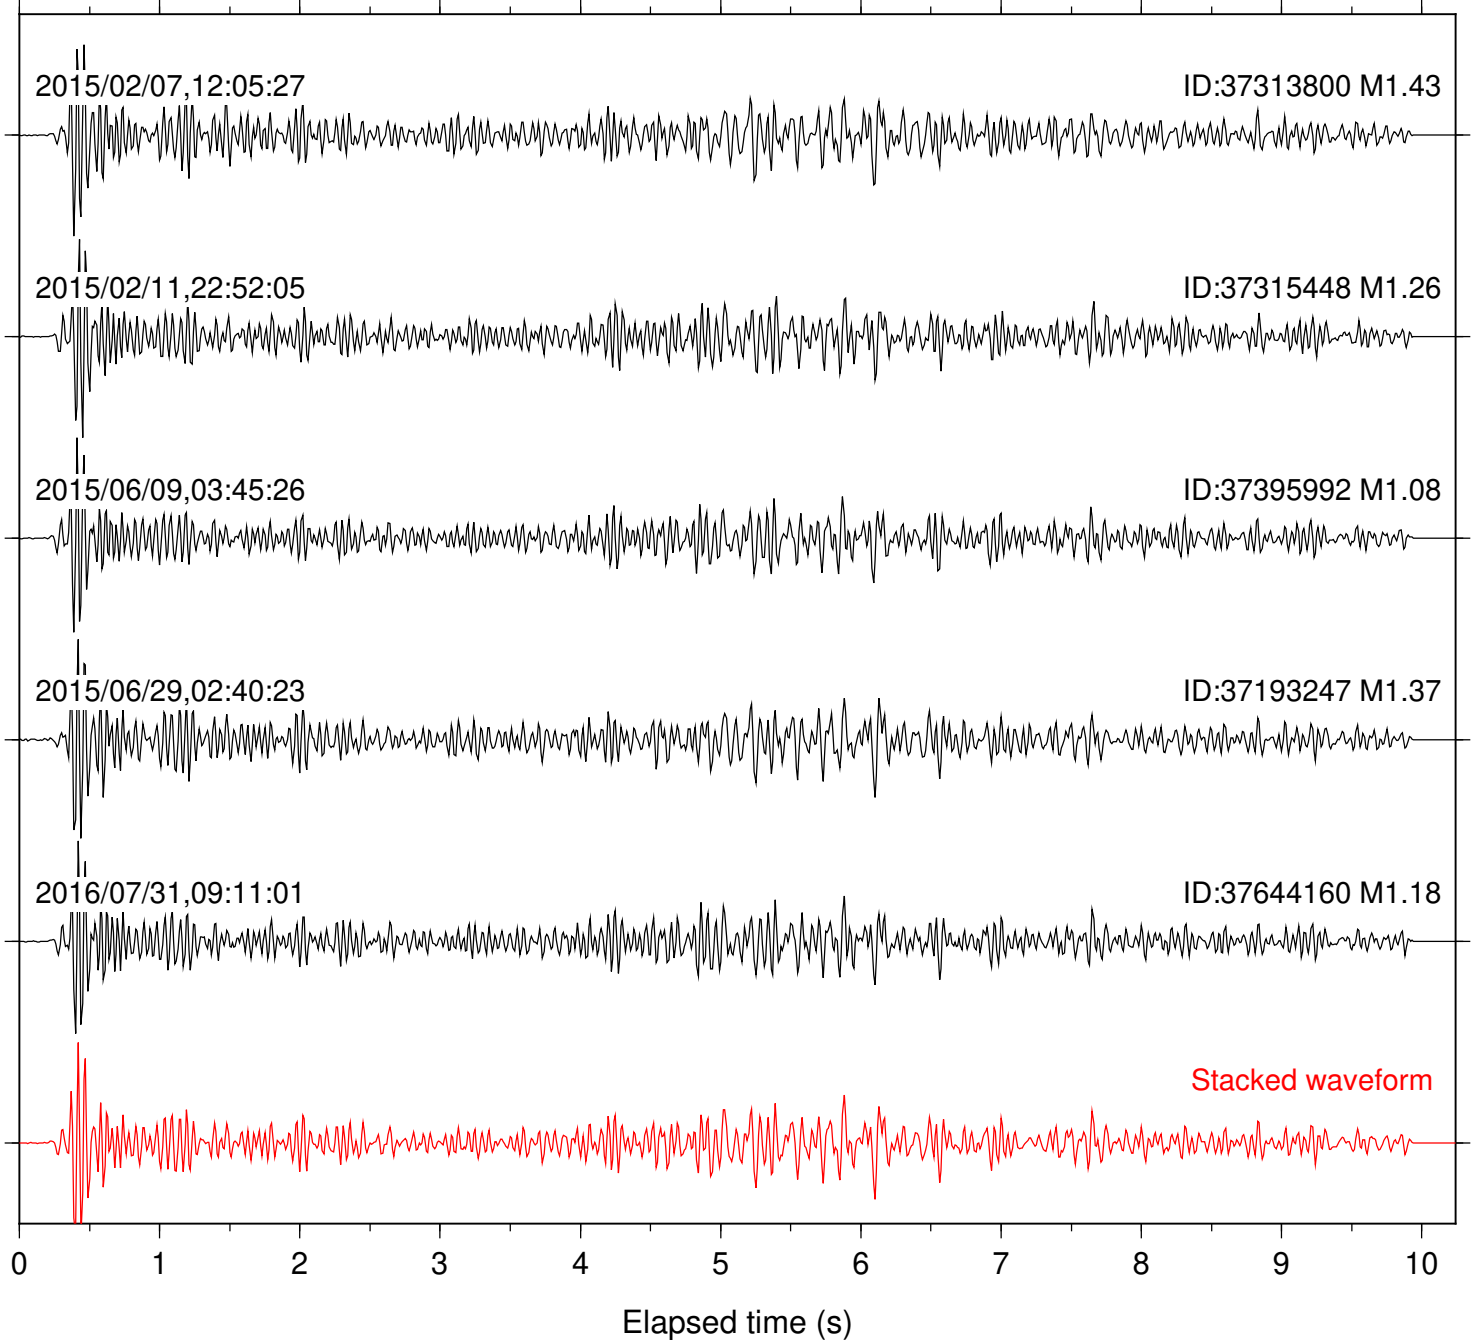

Station: DNR Com: HHZ

Focal depth: 8.24 km

Station: FRD Com: HHZ

Focal depth: 8.24 km

Station: HMT2 Com: HHZ

Focal depth: 8.24 km

Station: KNW Com: HHZ

Focal depth: 8.24 km

Station: LVA2 Com: HHZ

Focal depth: 8.24 km

Station: PFO Com: HHZ

Focal depth: 8.24 km

Station: PLM Com: HHZ

Focal depth: 8.24 km

Station: POB2 Com: HHZ

Focal depth: 8.24 km

Station: RDM Com: HHZ

Focal depth: 8.24 km

Station: RRSP Com: HHZ

Focal depth: 8.24 km

Station: SMER Com: HHZ

Focal depth: 8.24 km

Station: SND Com: HHZ

Focal depth: 8.24 km

Station: WMC Com: HHZ

Focal depth: 8.24 km