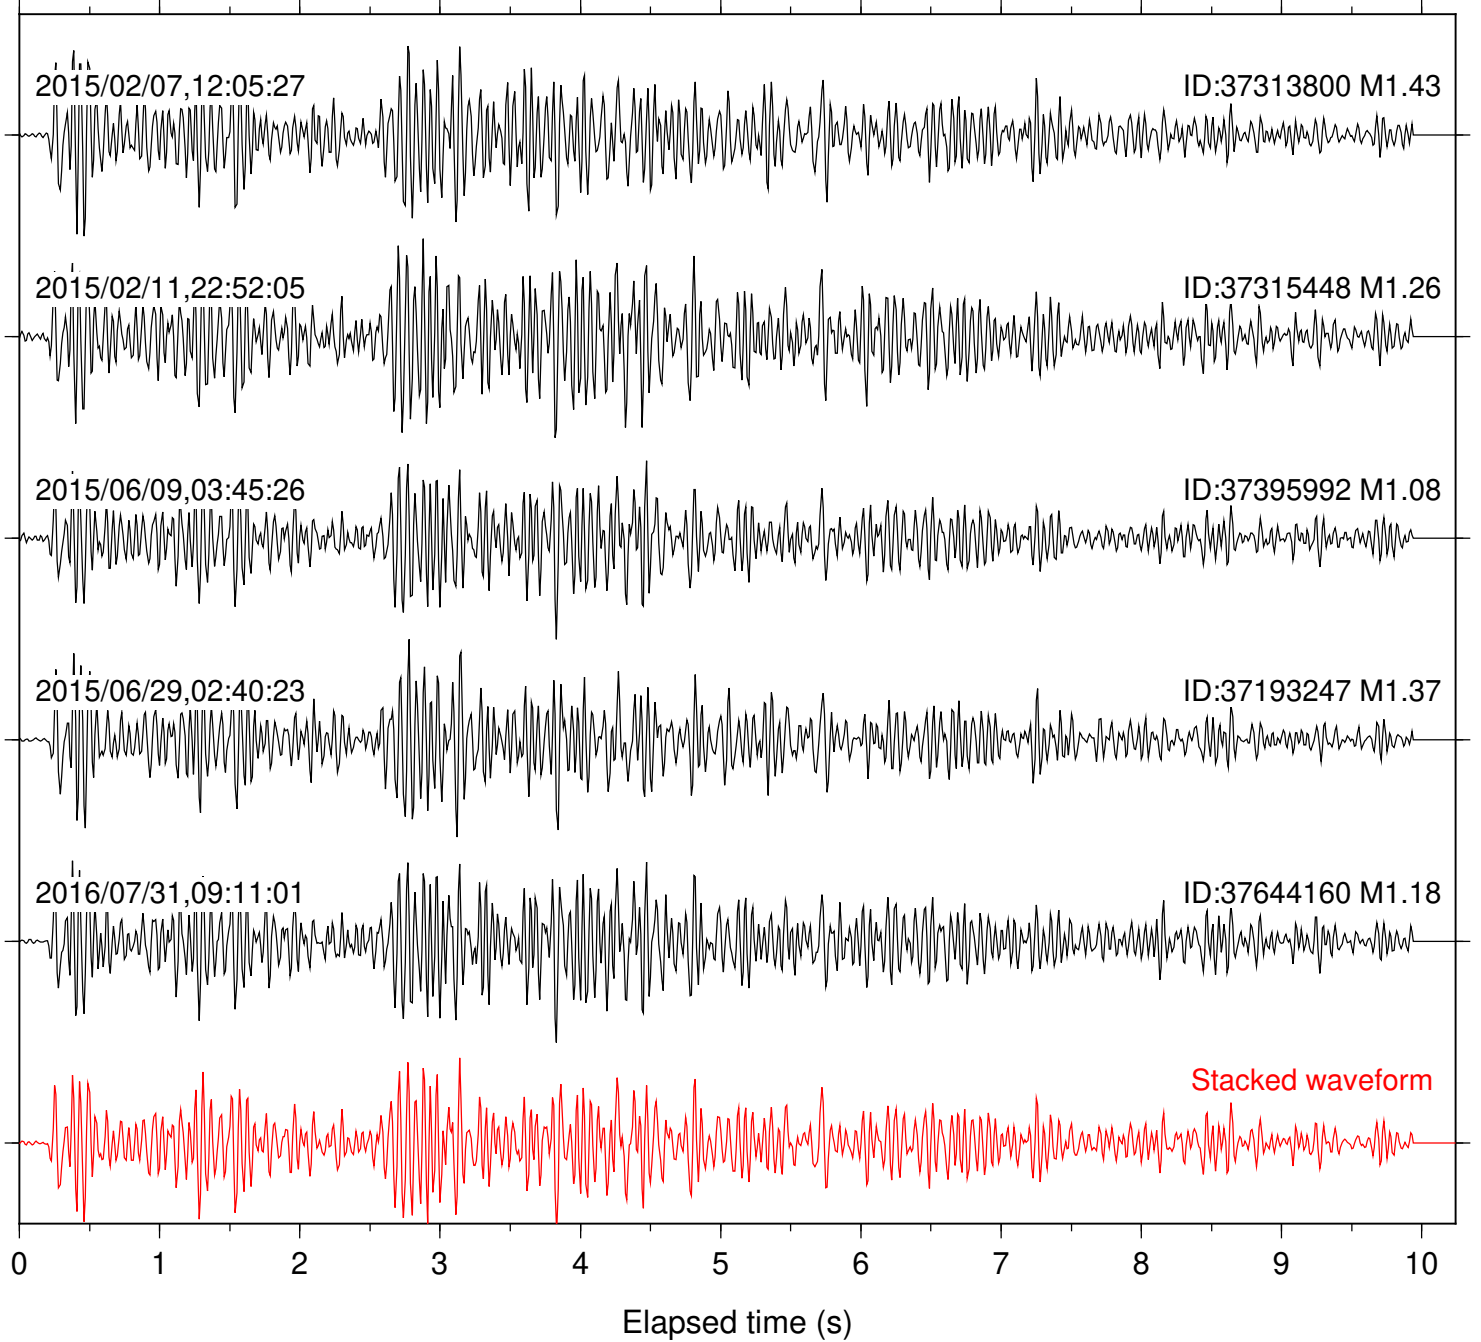

Station: DNR Com: HHZ

Focal depth: 8.24 km

Station: FRD Com: HHZ

Focal depth: 8.24 km

Station: HMT2 Com: HHZ

Focal depth: 8.24 km

Station: KNW Com: HHZ

Focal depth: 8.24 km

Station: LVA2 Com: HHZ

Focal depth: 8.24 km

Station: PFO Com: HHZ

Focal depth: 8.24 km

Station: PLM Com: HHZ

Focal depth: 8.24 km

Station: POB2 Com: HHZ

Focal depth: 8.24 km

Station: RDM Com: HHZ

Focal depth: 8.24 km

Station: RRSP Com: HHZ

Focal depth: 8.24 km

Station: SMER Com: HHZ

Focal depth: 8.24 km

Station: SND Com: HHZ

Focal depth: 8.24 km

Station: WMC Com: HHZ

Focal depth: 8.24 km