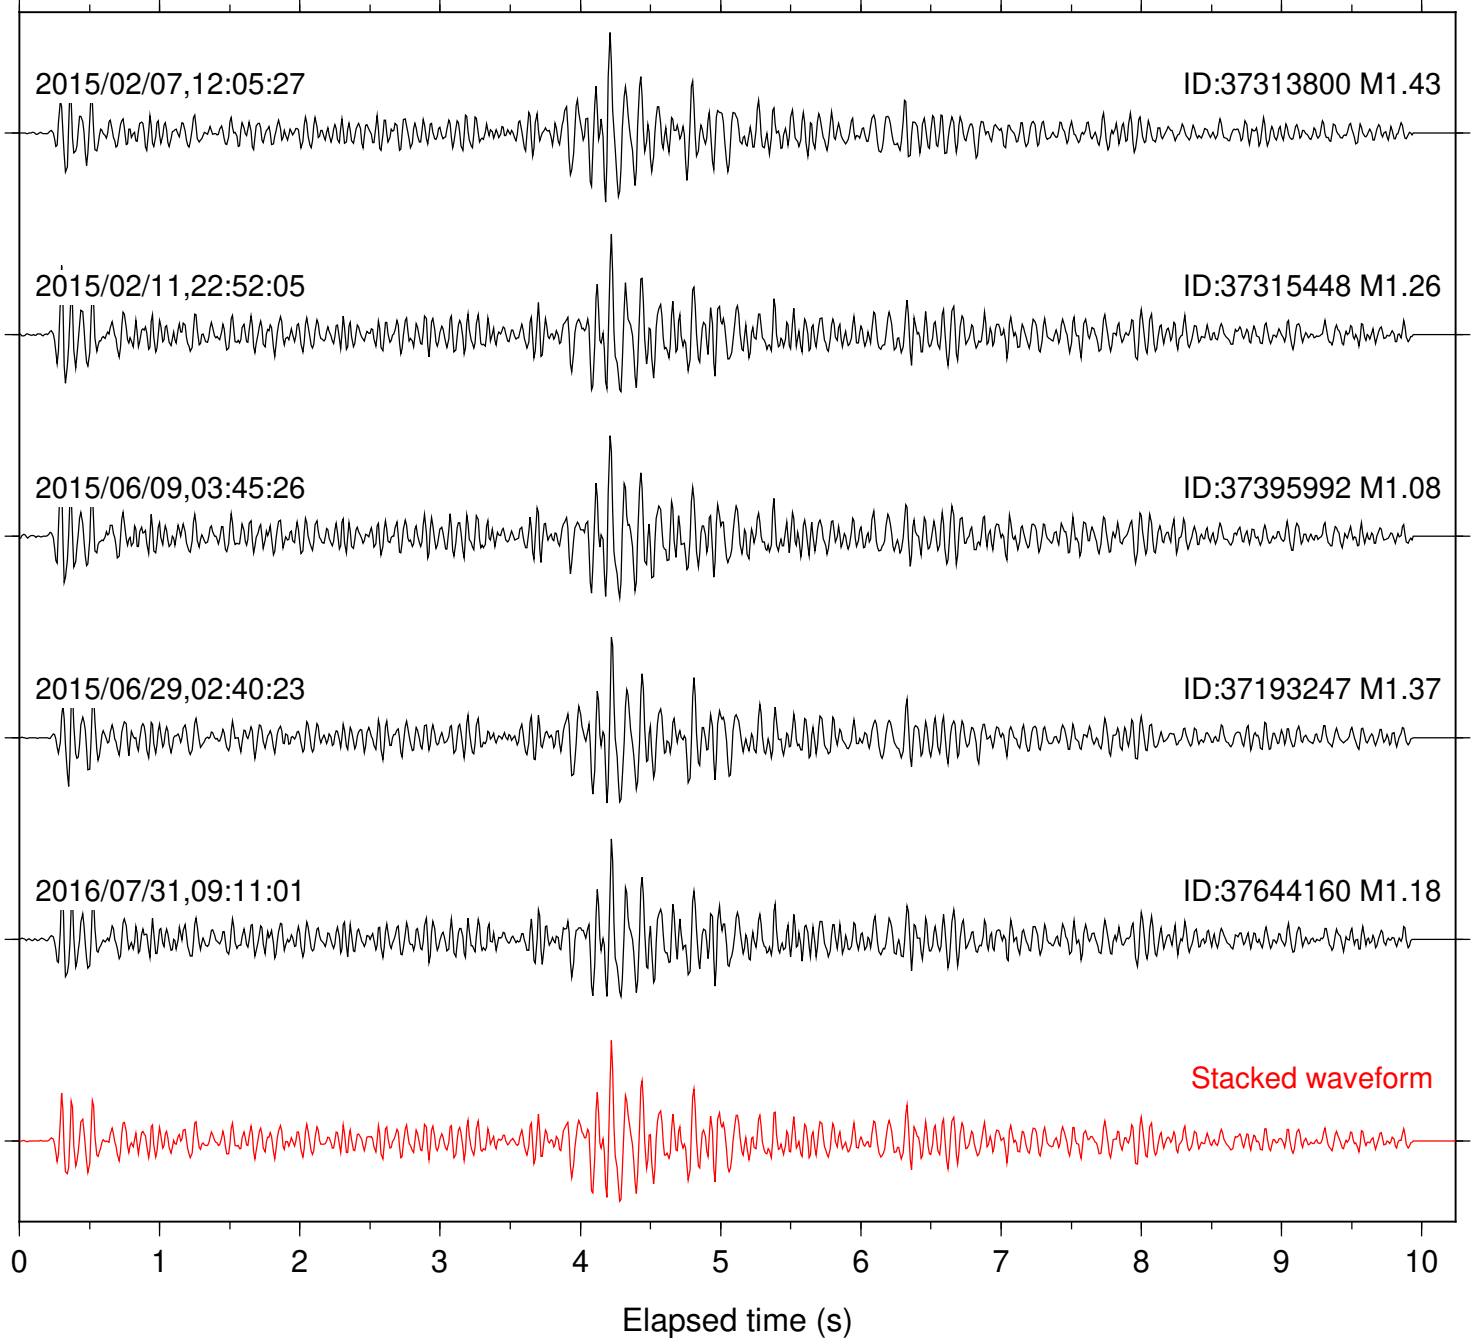

Station: B081 Com: EHZ

Focal depth: 8.24 km

Station: B082 Com: EHZ

Focal depth: 8.26 km

Station: B084 Com: EHZ

Focal depth: 8.24 km

Station: B086 Com: EHZ

Focal depth: 8.24 km

Station: B087 Com: EHZ

Focal depth: 8.24 km

Station: B088 Com: EHZ

Focal depth: 8.24 km

Station: B093 Com: EHZ

Focal depth: 8.24 km

Station: B946 Com: EHZ

Focal depth: 8.24 km

Station: RDM Com: HHZ

Focal depth: 8.24 km

Station: RRSP Com: HHZ

Focal depth: 8.24 km

Station: SMER Com: HHZ

Focal depth: 8.24 km

Station: SND Com: HHZ

Focal depth: 8.24 km

Station: WMC Com: HHZ

Focal depth: 8.24 km