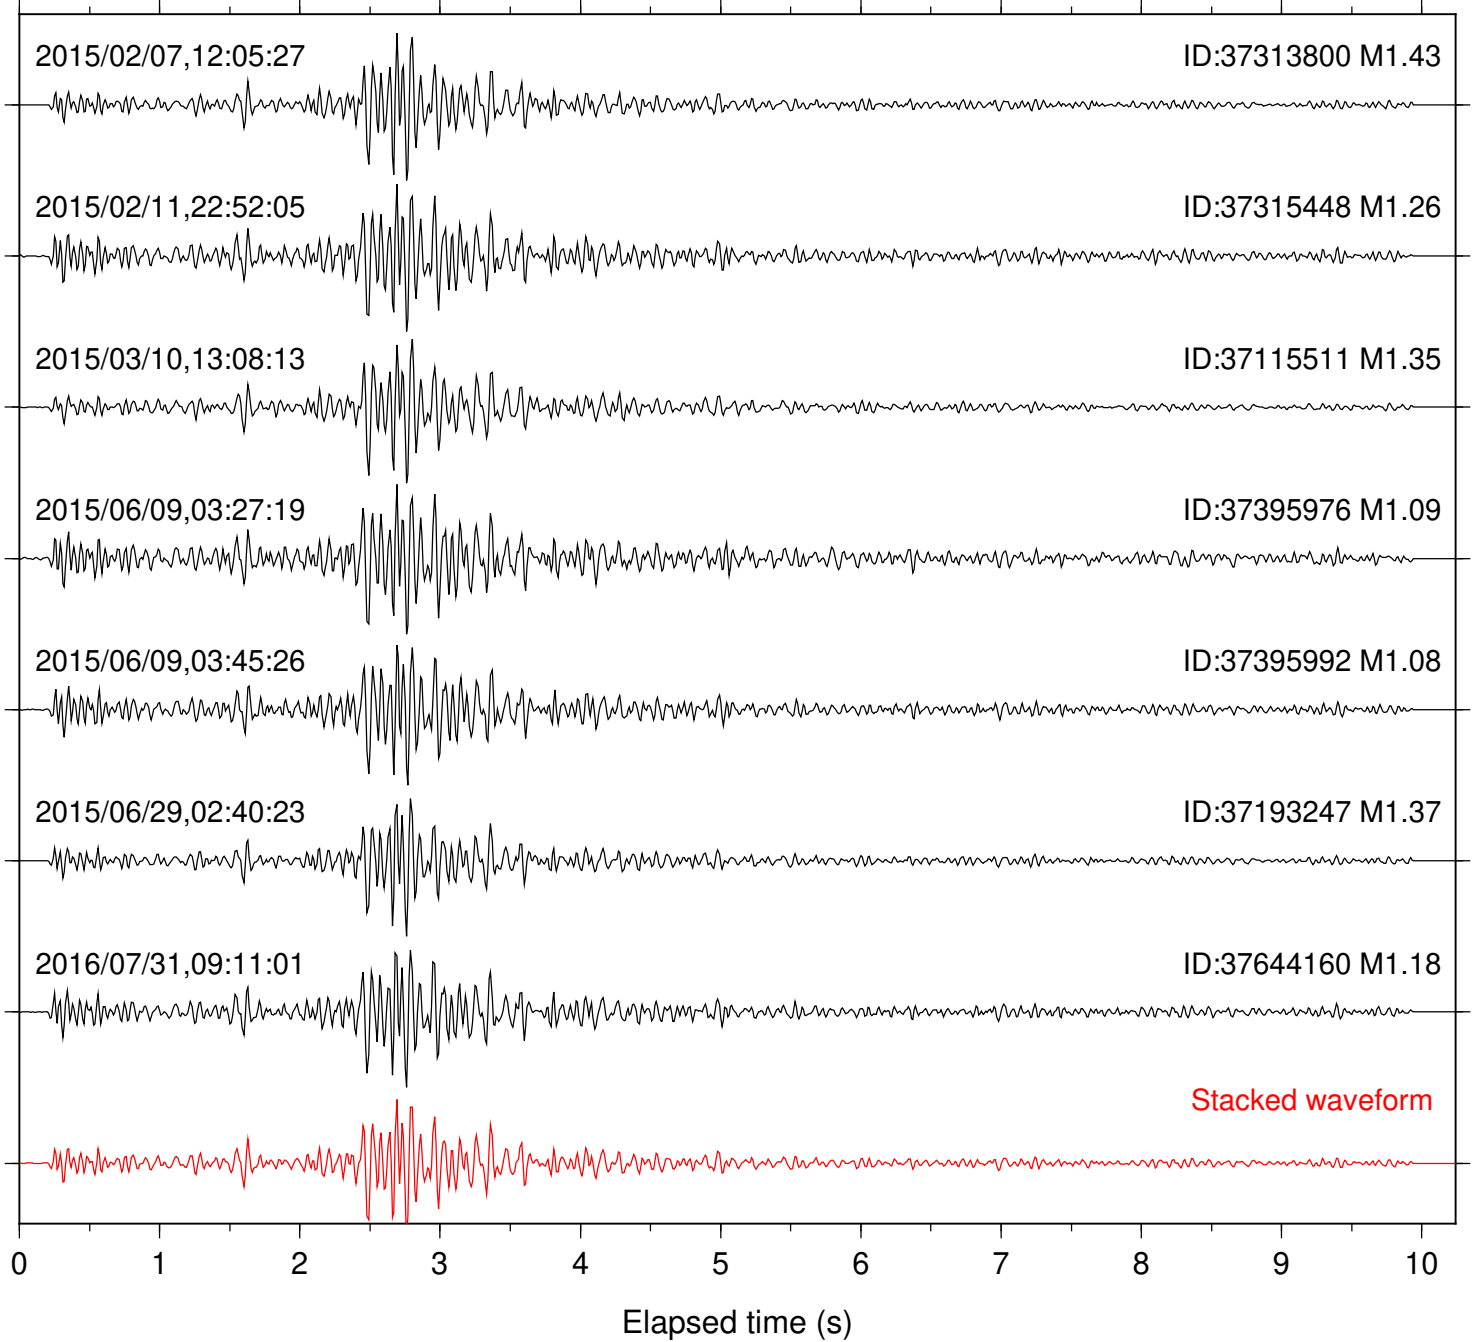

Station: B081 Com: EHZ

Focal depth: 8.24 km

Station: B082 Com: EHZ

Focal depth: 8.26 km

Station: B084 Com: EHZ

Focal depth: 8.24 km

Station: B086 Com: EHZ

Focal depth: 8.24 km

Station: B087 Com: EHZ

Focal depth: 8.24 km

Station: B088 Com: EHZ

Focal depth: 8.24 km

Station: B093 Com: EHZ

Focal depth: 8.24 km

Station: B946 Com: EHZ

Focal depth: 8.24 km

Station: RDM Com: HHZ

Focal depth: 8.24 km

Station: RRSP Com: HHZ

Focal depth: 8.24 km

Station: SMER Com: HHZ

Focal depth: 8.24 km

Station: SND Com: HHZ

Focal depth: 8.24 km

Station: WMC Com: HHZ

Focal depth: 8.24 km