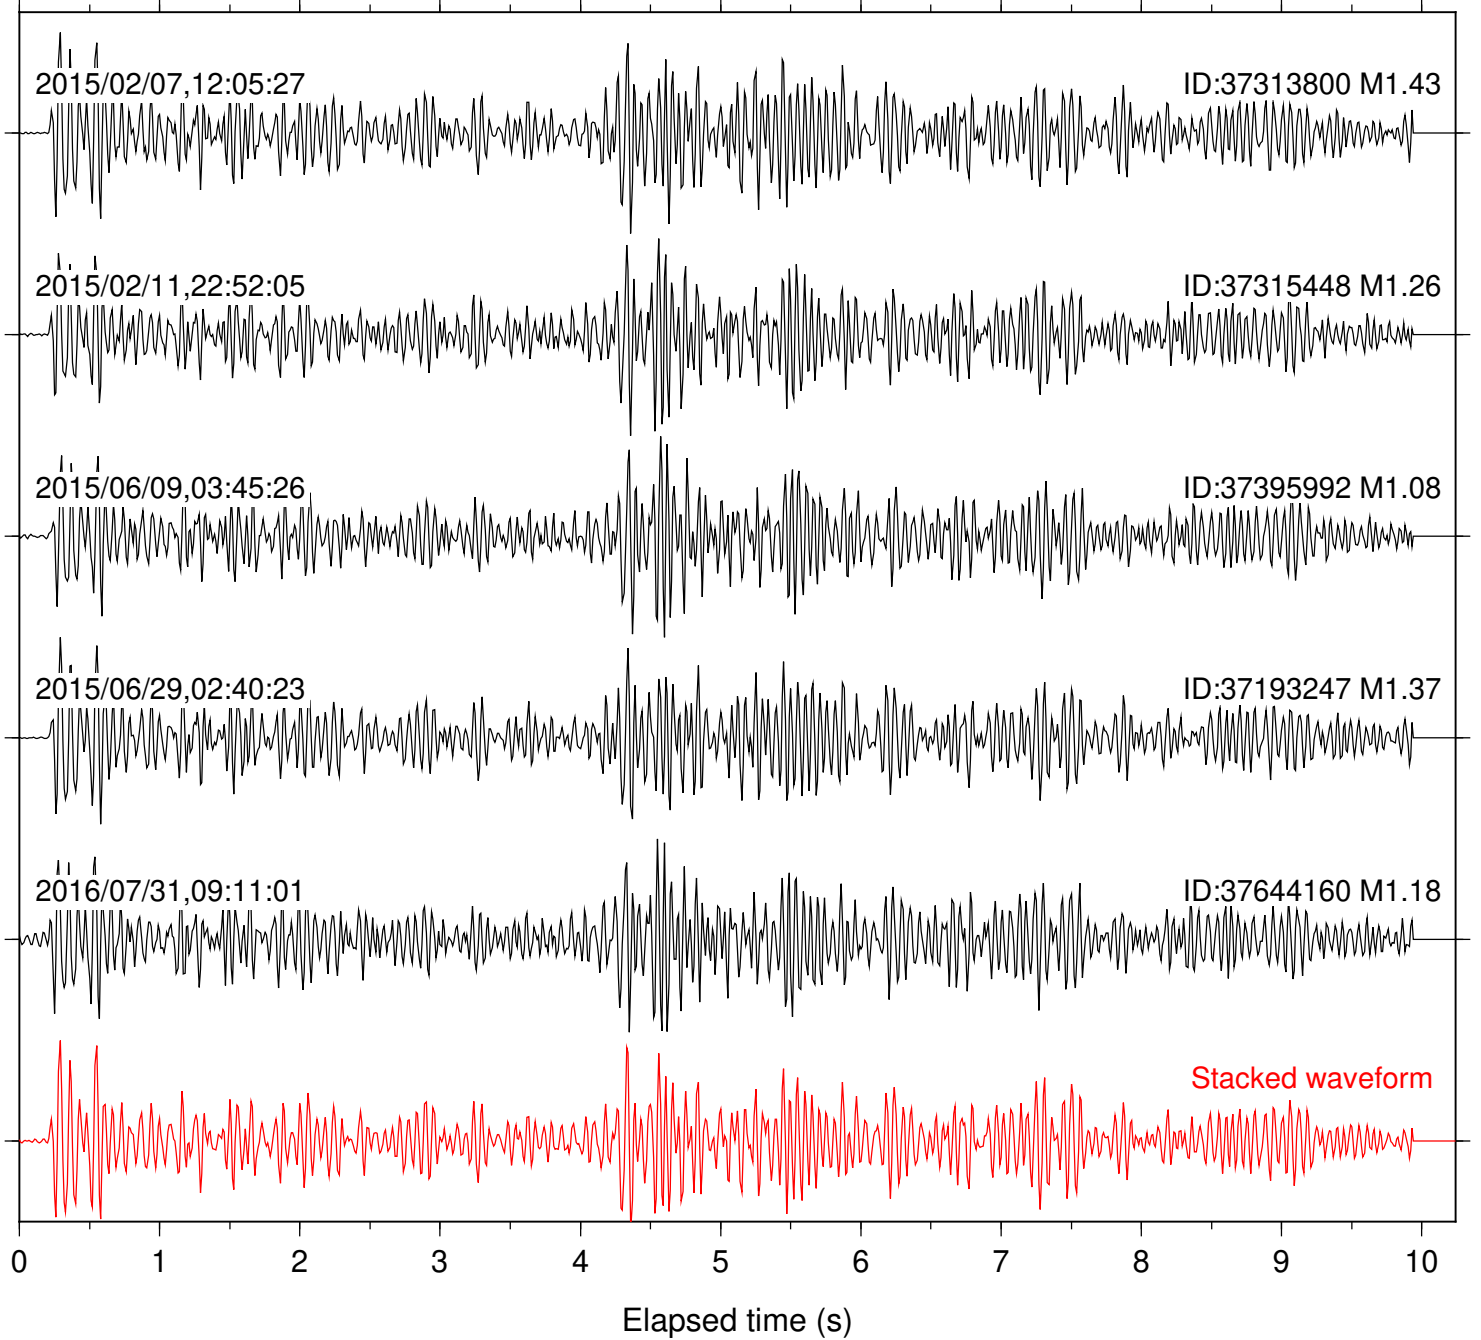

Station: DNR Com: HHZ

Focal depth: 8.24 km

Station: FRD Com: HHZ

Focal depth: 8.24 km

Station: HMT2 Com: HHZ

Focal depth: 8.24 km

Station: KNW Com: HHZ

Focal depth: 8.24 km

Station: LVA2 Com: HHZ

Focal depth: 8.24 km

Station: PFO Com: HHZ

Focal depth: 8.24 km

Station: PLM Com: HHZ

Focal depth: 8.24 km

Station: POB2 Com: HHZ

Focal depth: 8.24 km

Station: RDM Com: HHZ

Focal depth: 8.24 km

Station: RRSP Com: HHZ

Focal depth: 8.24 km

Station: SMER Com: HHZ

Focal depth: 8.24 km

Station: SND Com: HHZ

Focal depth: 8.24 km

Station: WMC Com: HHZ

Focal depth: 8.24 km