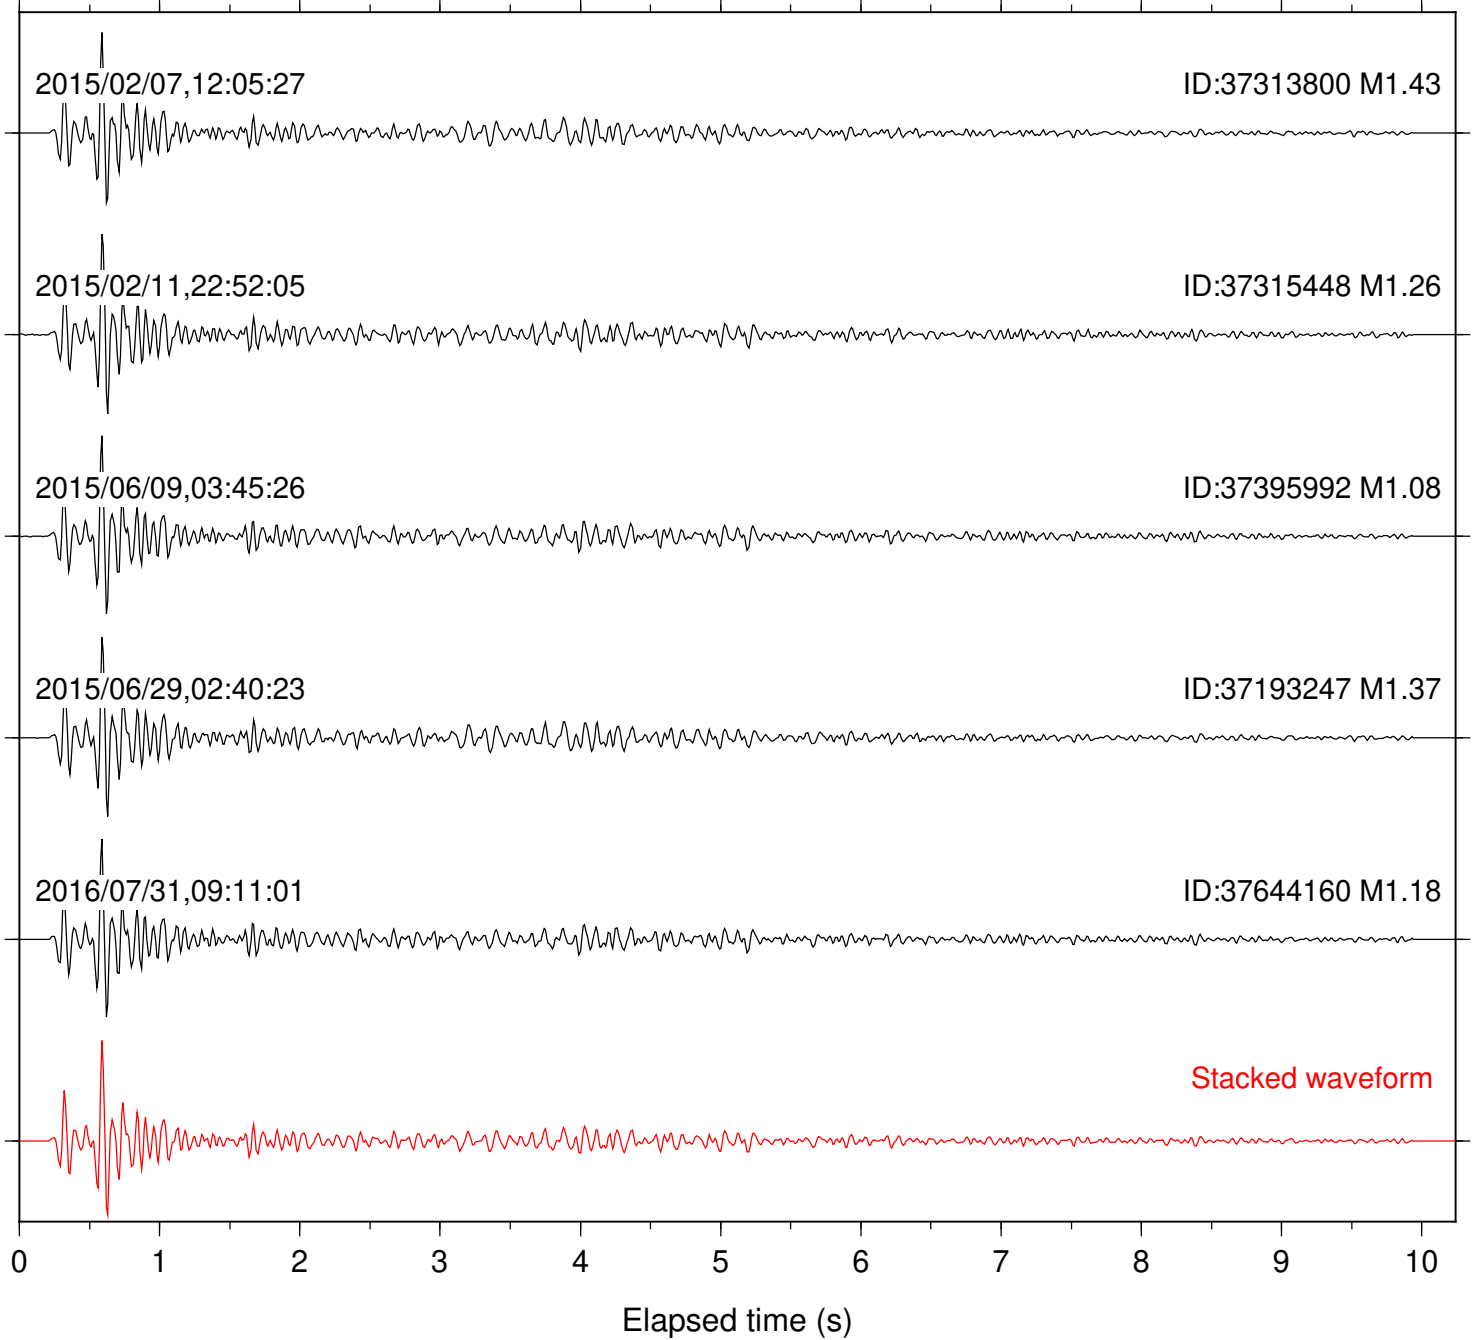

Station: DNR Com: HHZ

Focal depth: 8.24 km

Station: FRD Com: HHZ

Focal depth: 8.24 km

Station: HMT2 Com: HHZ

Focal depth: 8.24 km

Station: KNW Com: HHZ

Focal depth: 8.24 km

Station: LVA2 Com: HHZ

Focal depth: 8.24 km

Station: PFO Com: HHZ

Focal depth: 8.24 km

Station: PLM Com: HHZ

Focal depth: 8.24 km

Station: POB2 Com: HHZ

Focal depth: 8.24 km

Station: RDM Com: HHZ

Focal depth: 8.24 km

Station: RRSP Com: HHZ

Focal depth: 8.24 km

Station: SMER Com: HHZ

Focal depth: 8.24 km

Station: SND Com: HHZ

Focal depth: 8.24 km

Station: WMC Com: HHZ

Focal depth: 8.24 km