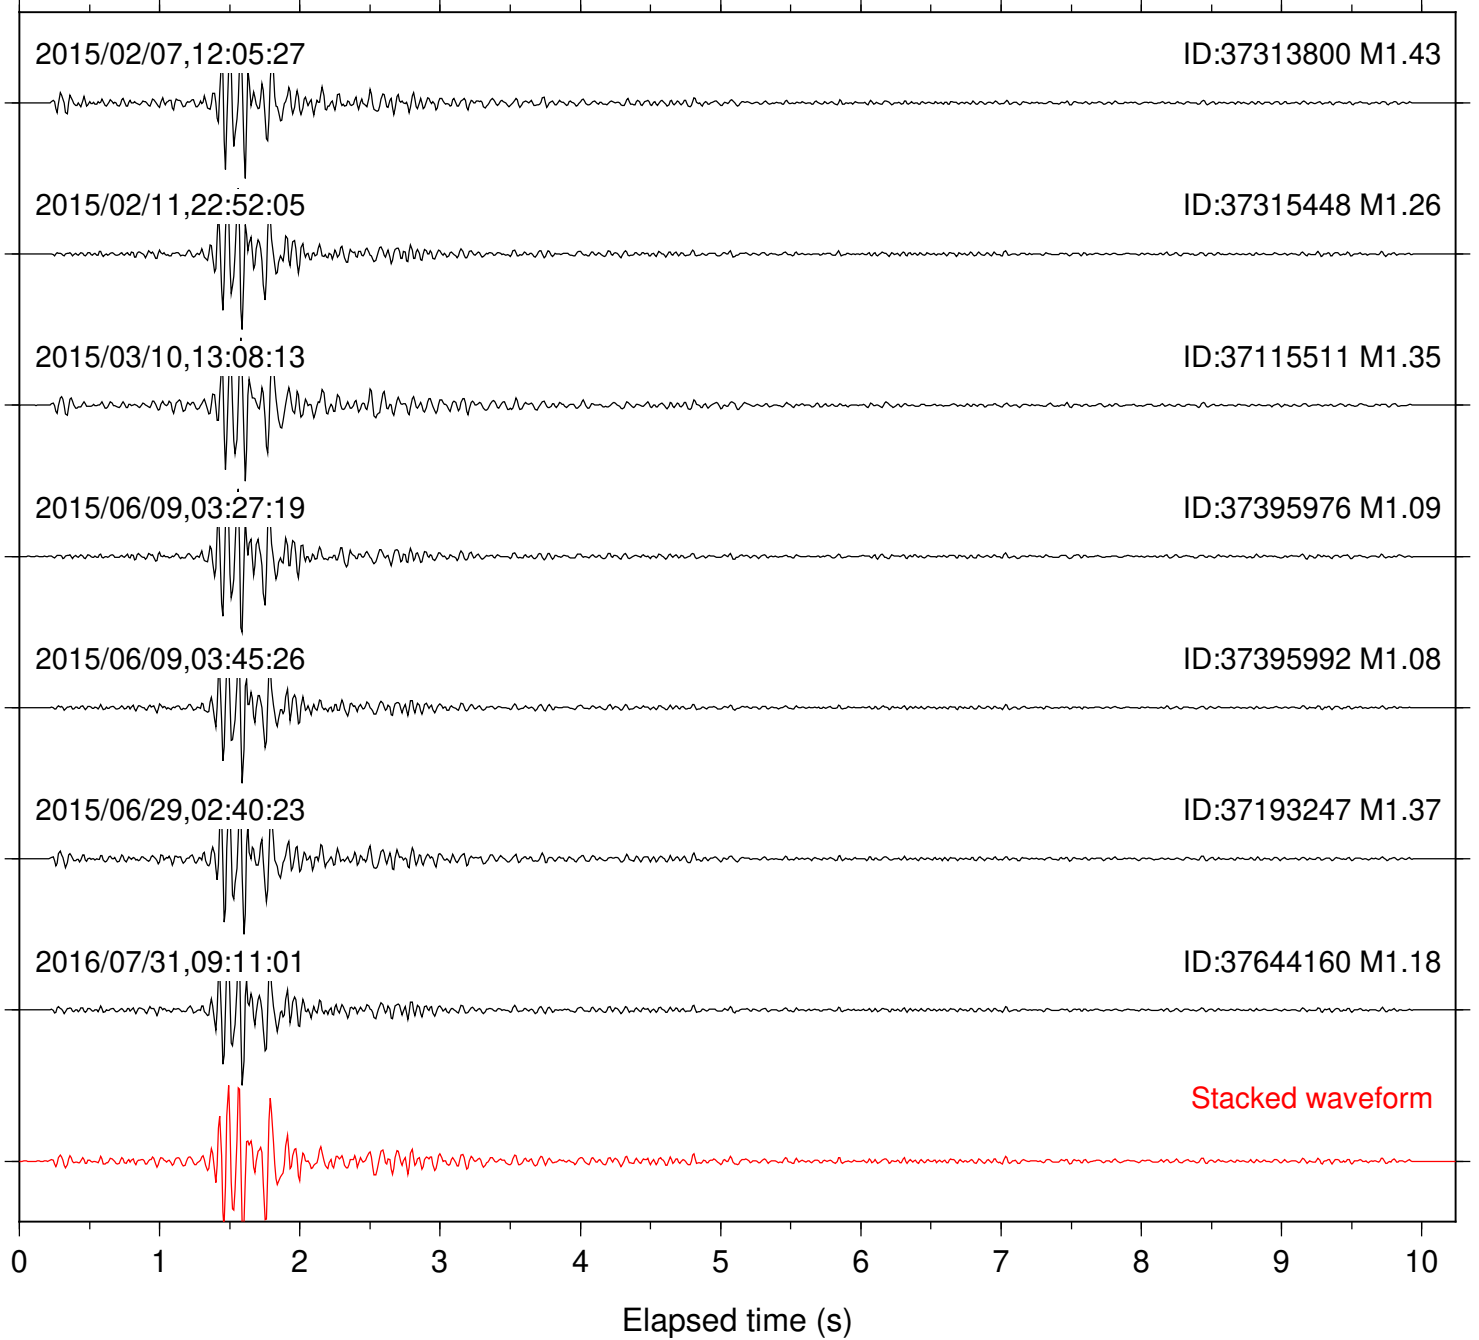

Station: B087 Com: EHZ

Focal depth: 8.24 km

Station: B088 Com: EHZ

Focal depth: 8.24 km

Station: B093 Com: EHZ

Focal depth: 8.24 km

Station: B946 Com: EHZ

Focal depth: 8.24 km

Station: BAC Com: EHZ

Focal depth: 8.24 km

Station: BZN Com: HHZ

Focal depth: 8.24 km

Station: CRY Com: HHZ

Focal depth: 8.24 km

Station: DGR Com: HHZ

Focal depth: 8.24 km

Station: DNR Com: HHZ

Focal depth: 8.24 km

Station: FRD Com: HHZ

Focal depth: 8.24 km

Station: HMT2 Com: HHZ

Focal depth: 8.24 km

Station: KNW Com: HHZ

Focal depth: 8.24 km

Station: RDM Com: HHZ

Focal depth: 8.24 km

Station: RRSP Com: HHZ

Focal depth: 8.24 km

Station: SMER Com: HHZ

Focal depth: 8.24 km

Station: SND Com: HHZ

Focal depth: 8.24 km