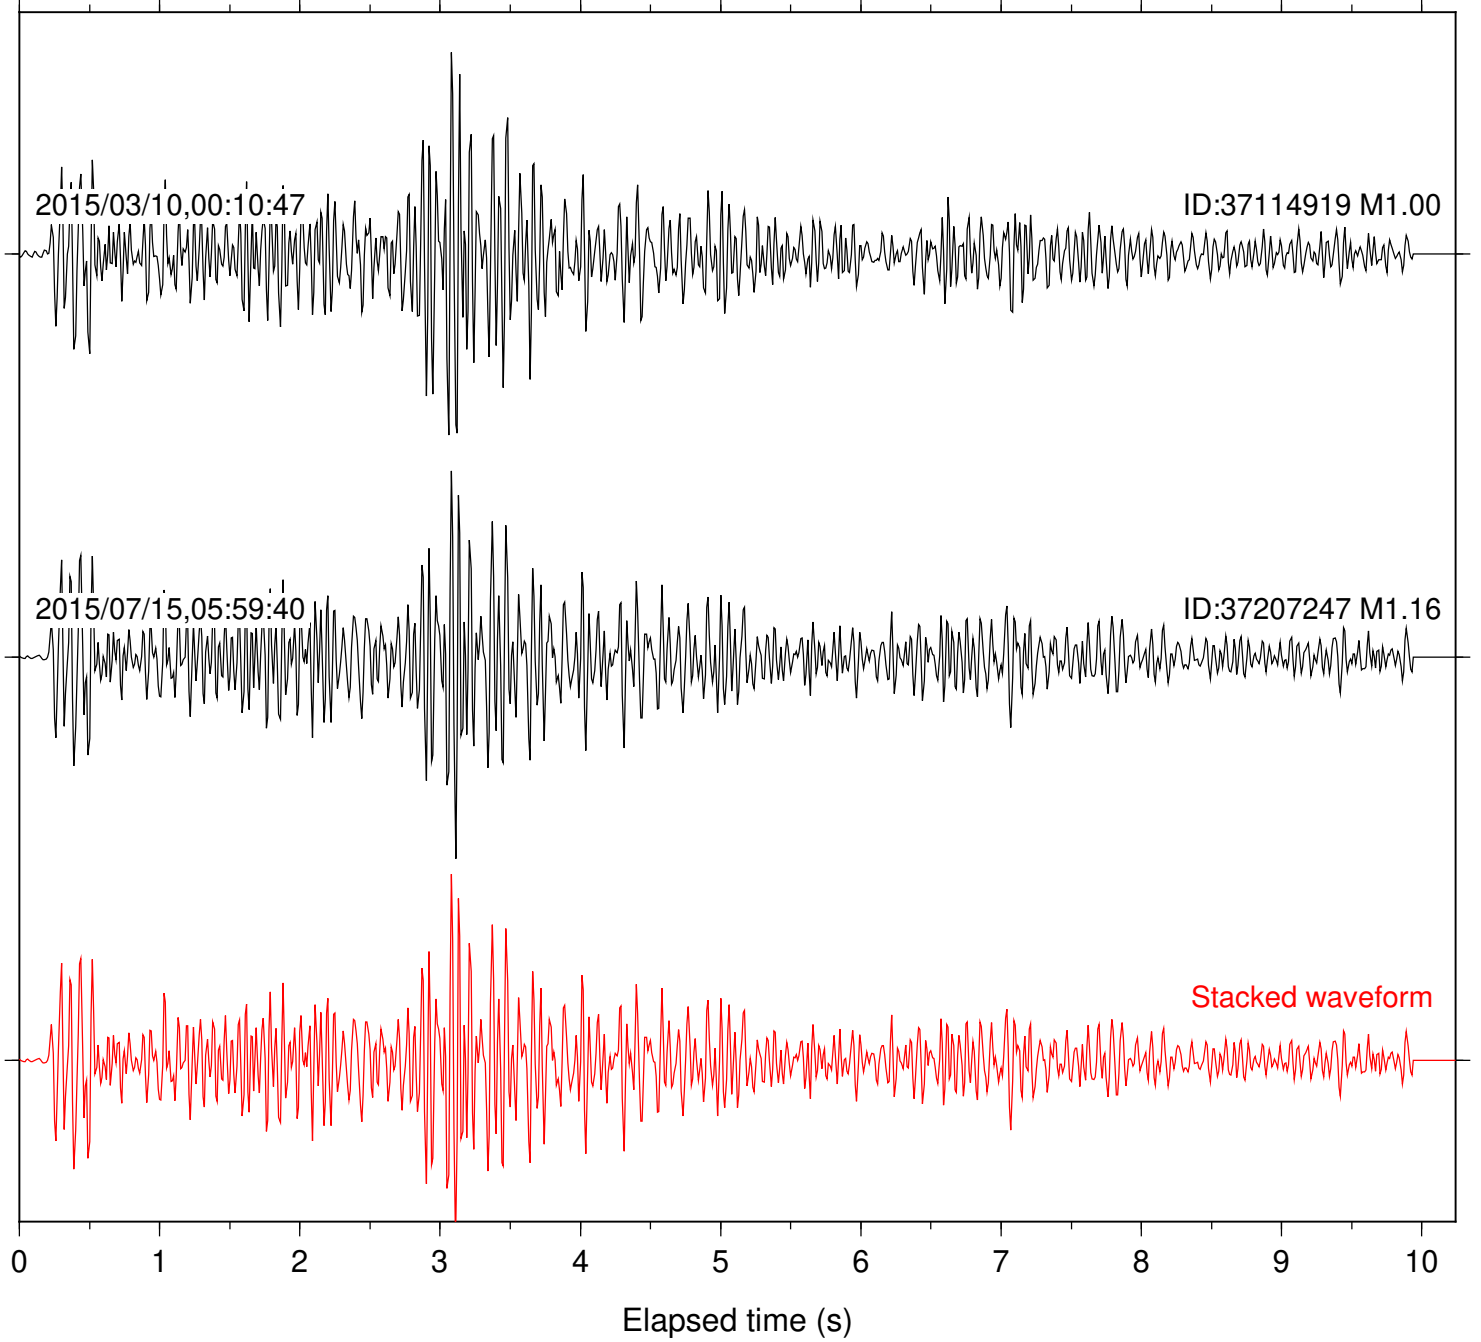

Station: B081 Com: EHZ

Focal depth: 8.29 km

Station: B082 Com: EHZ

Focal depth: 8.29 km

Station: B084 Com: EHZ

Focal depth: 8.29 km

Station: B087 Com: EHZ

Focal depth: 8.29 km

Station: B093 Com: EHZ

Focal depth: 8.29 km

2015/03/10,00:10:47

ID:37114919 M1.00

2015/07/15,05:59:40

ID:37207247 M1.16

Stacked waveform

0 1 2 3 4 5 6 7 8 9 10  
Elapsed time (s)

Station: B946 Com: EHZ

Focal depth: 8.29 km

Station: DGR Com: HHZ

Focal depth: 8.29 km

Station: HMT2 Com: HHZ

Focal depth: 8.29 km

Station: KNW Com: HHZ

Focal depth: 8.29 km