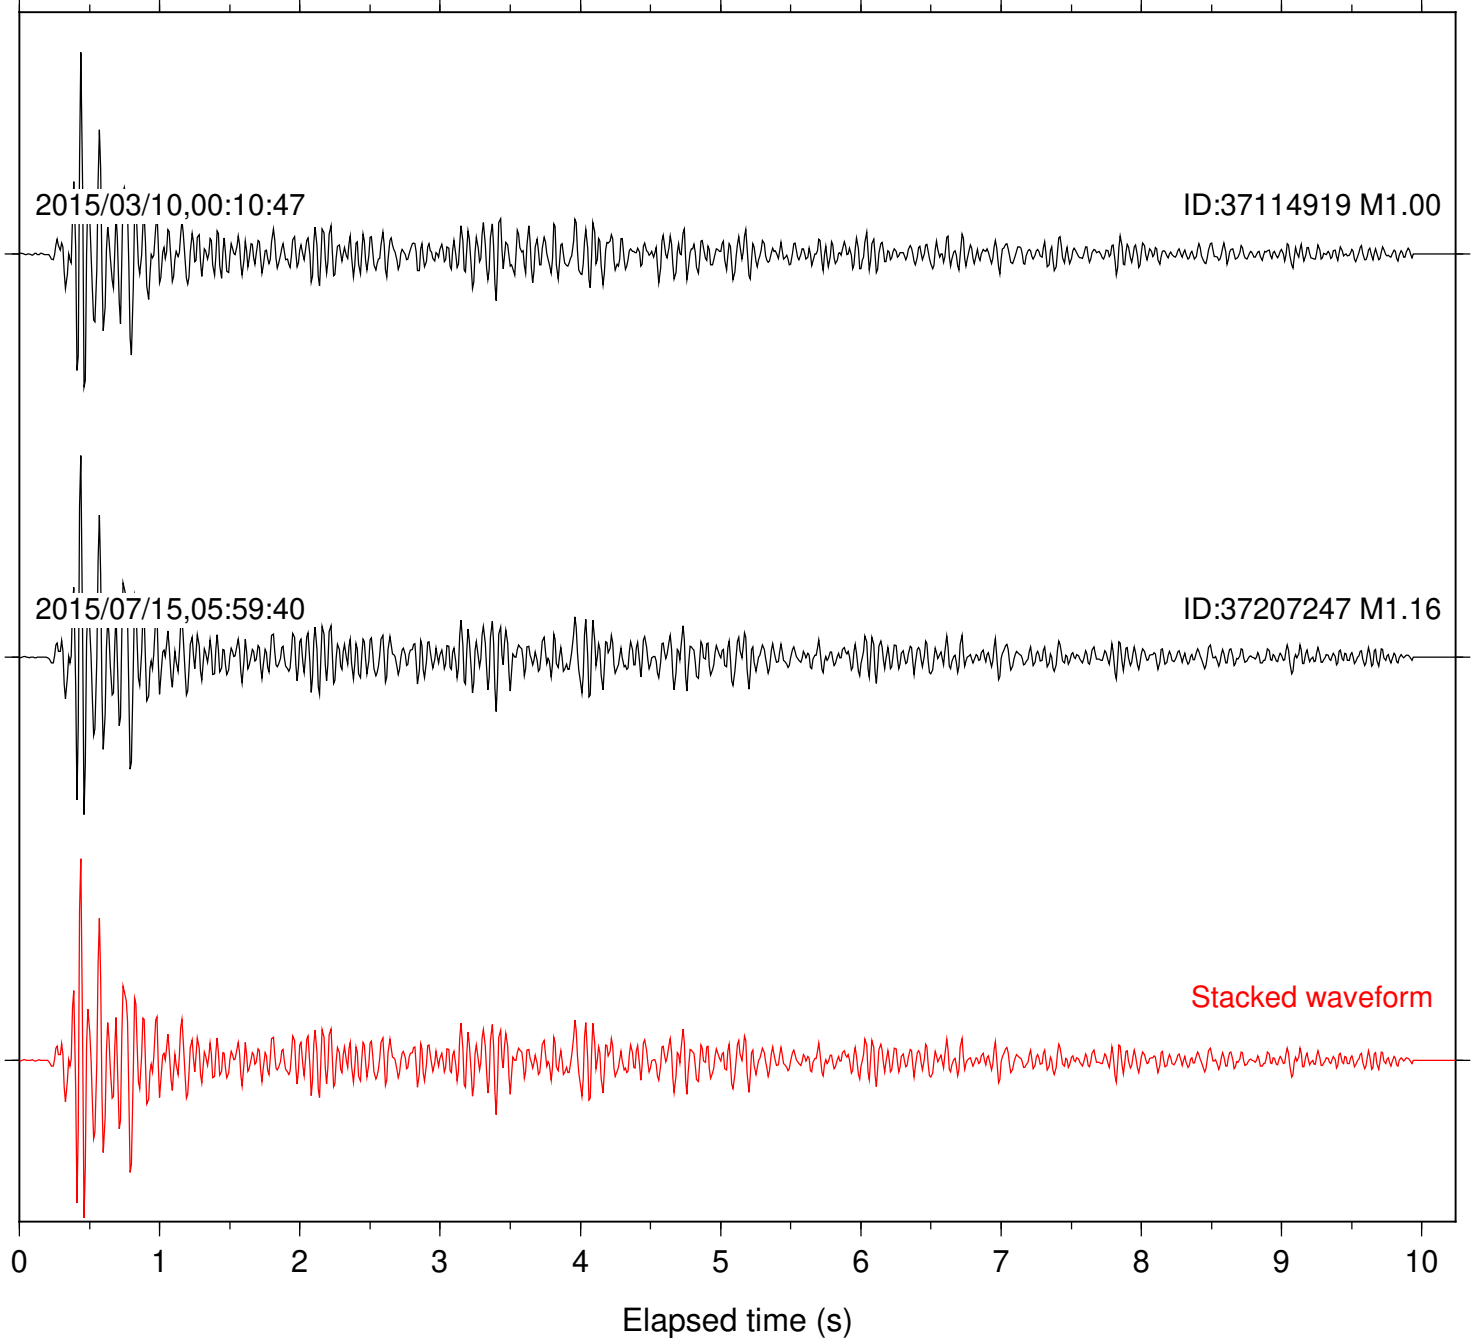

Station: B081 Com: EHZ

Focal depth: 8.29 km

Station: B082 Com: EHZ

Focal depth: 8.29 km

Station: B084 Com: EHZ

Focal depth: 8.29 km

Station: B087 Com: EHZ

Focal depth: 8.29 km

Station: B093 Com: EHZ

Focal depth: 8.29 km

2015/03/10,00:10:47

ID:37114919 M1.00

2015/07/15,05:59:40

ID:37207247 M1.16

Stacked waveform

0 1 2 3 4 5 6 7 8 9 10  
Elapsed time (s)

Station: B946 Com: EHZ

Focal depth: 8.29 km

Station: DGR Com: HHZ

Focal depth: 8.29 km

Station: HMT2 Com: HHZ

Focal depth: 8.29 km

Station: KNW Com: HHZ

Focal depth: 8.29 km