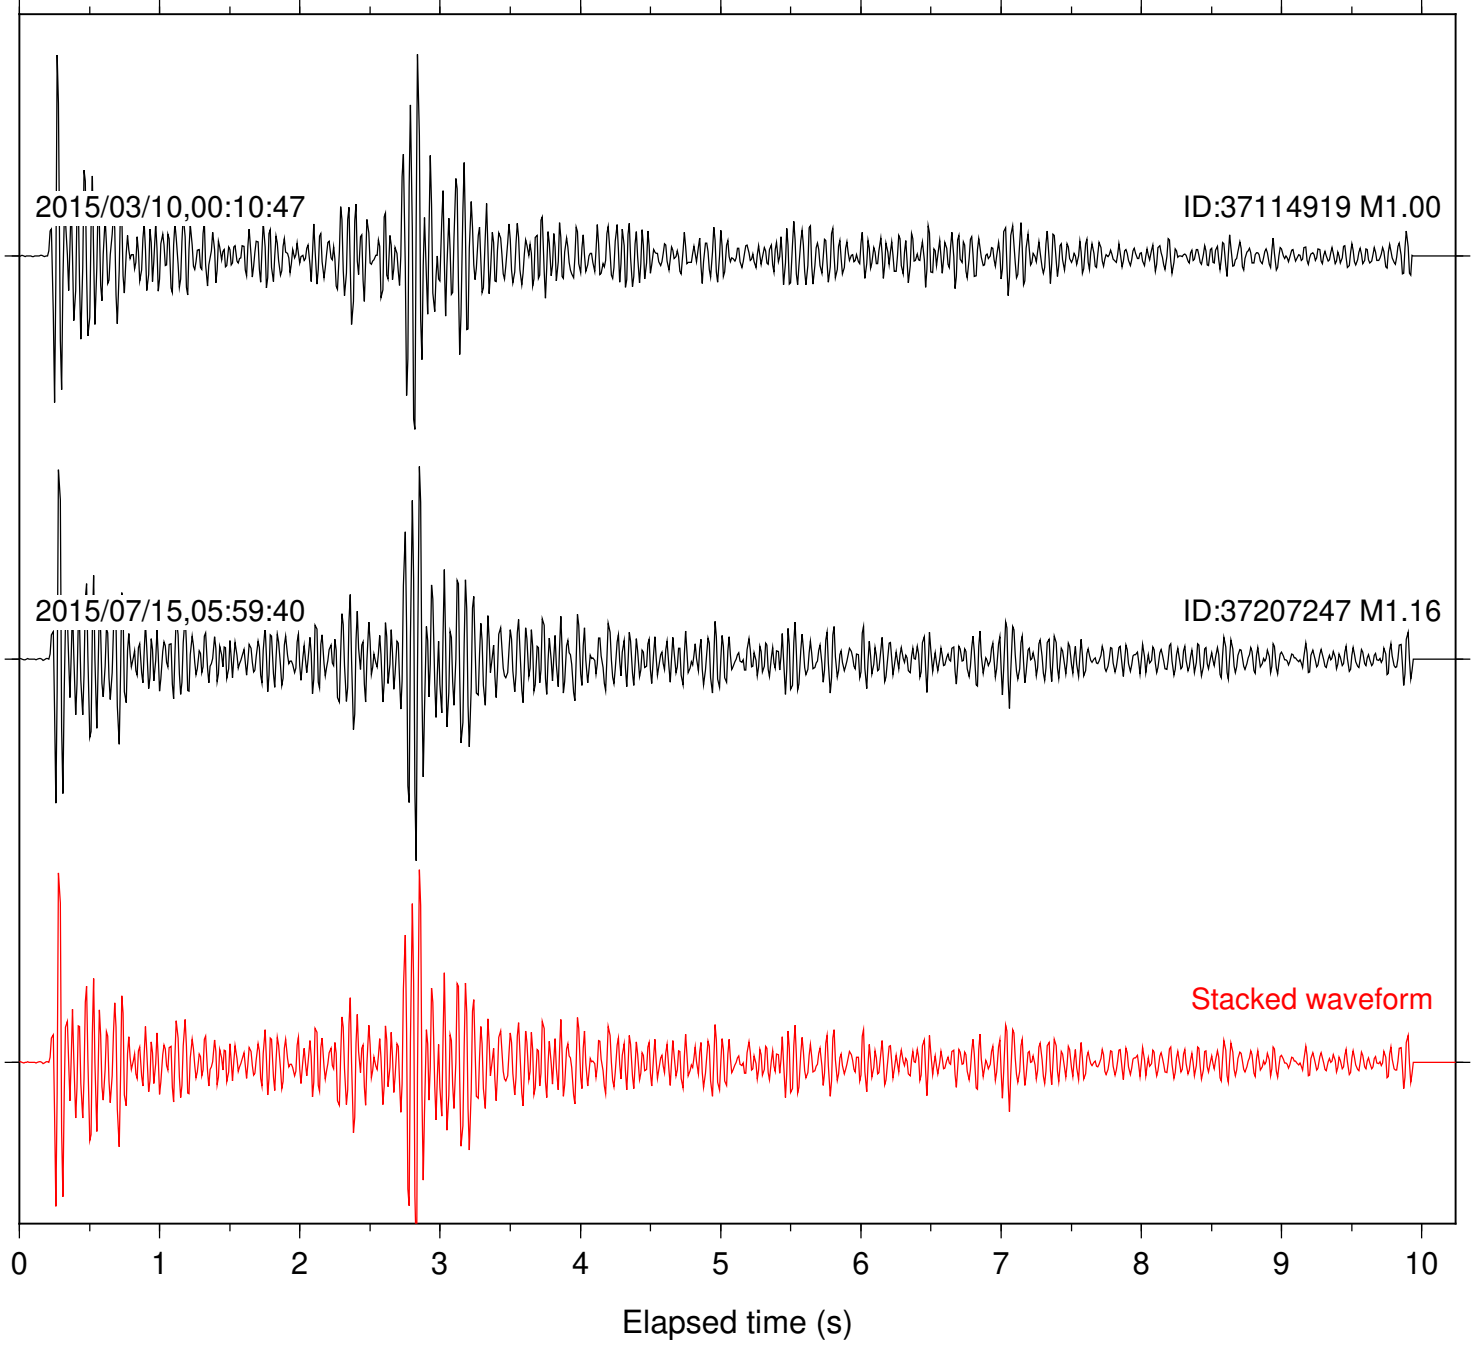

Station: B081 Com: EHZ

Focal depth: 8.29 km

Station: B082 Com: EHZ

Focal depth: 8.29 km

Station: B084 Com: EHZ

Focal depth: 8.29 km

Station: B087 Com: EHZ

Focal depth: 8.29 km

Station: B093 Com: EHZ

Focal depth: 8.29 km

2015/03/10,00:10:47

ID:37114919 M1.00

2015/07/15,05:59:40

ID:37207247 M1.16

Stacked waveform

0 1 2 3 4 5 6 7 8 9 10  
Elapsed time (s)

Station: B946 Com: EHZ

Focal depth: 8.29 km

Station: DGR Com: HHZ

Focal depth: 8.29 km

Station: HMT2 Com: HHZ

Focal depth: 8.29 km

Station: KNW Com: HHZ

Focal depth: 8.29 km