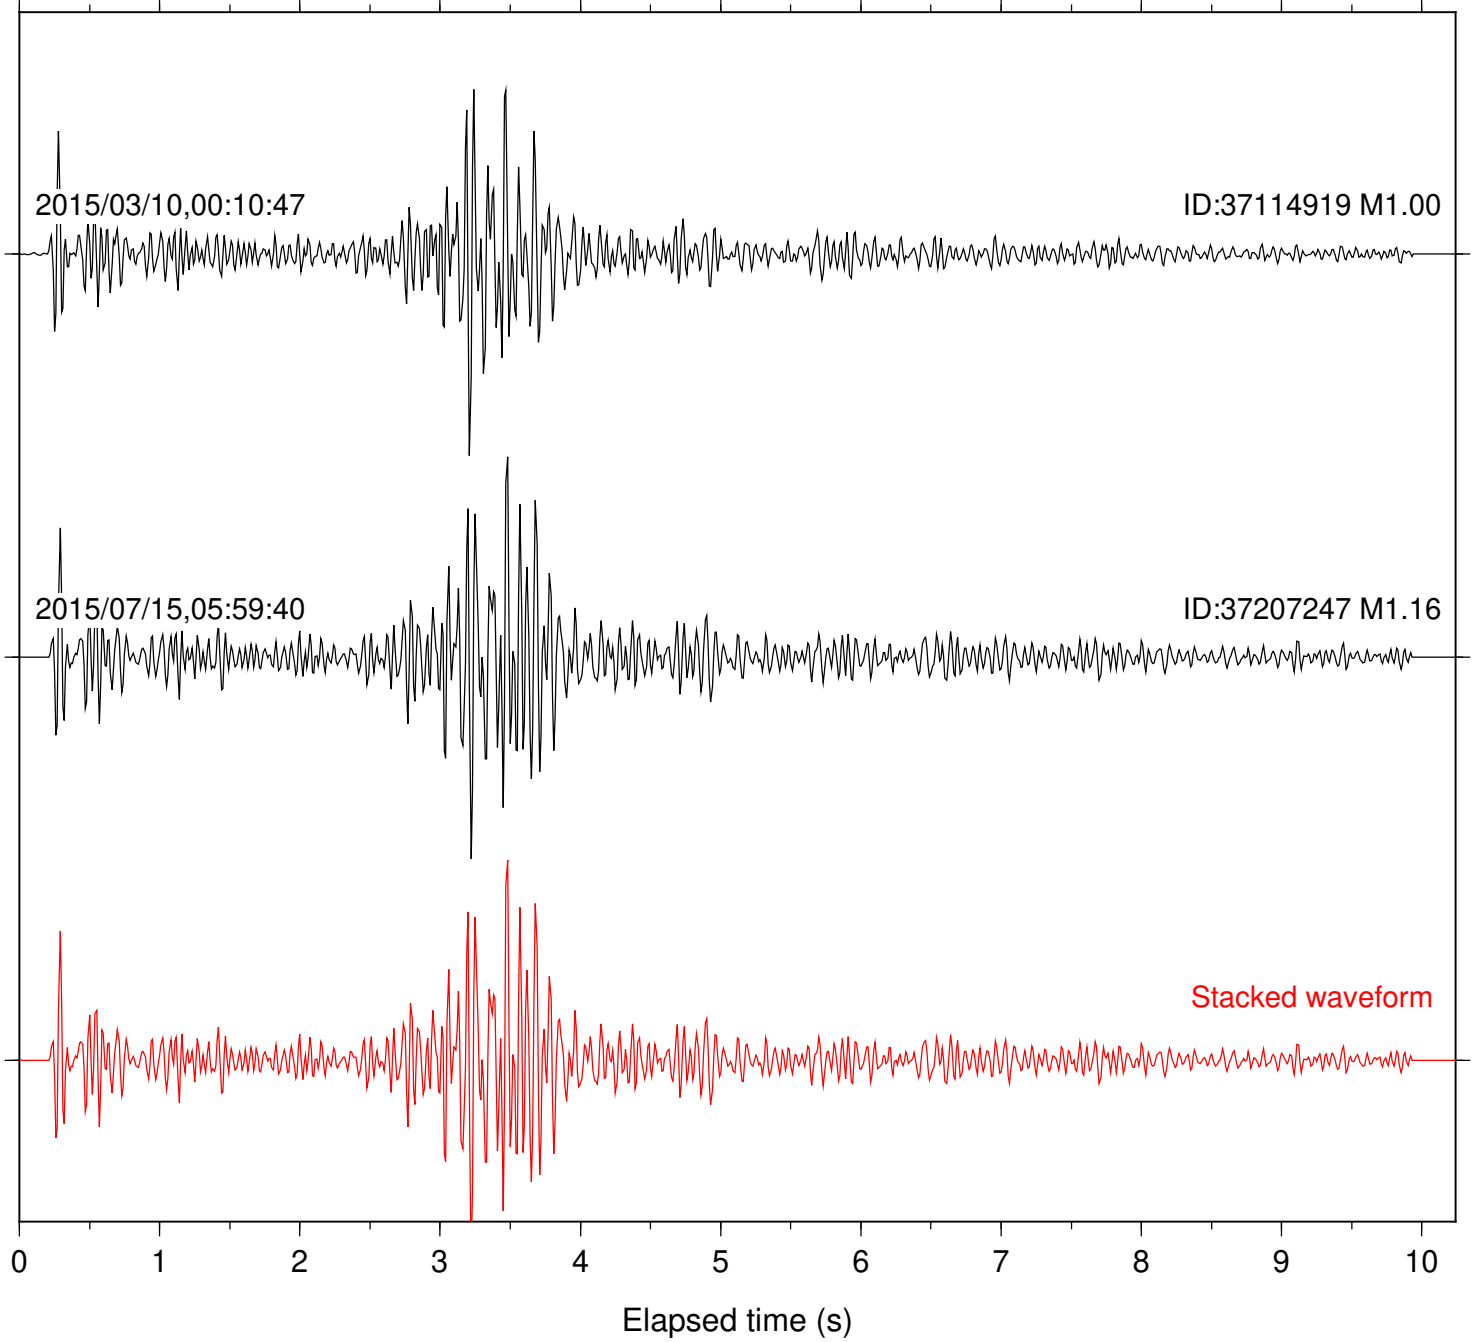

Station: B081 Com: EHZ

Focal depth: 8.29 km

Station: B082 Com: EHZ

Focal depth: 8.29 km

Station: B084 Com: EHZ

Focal depth: 8.29 km

Station: B087 Com: EHZ

Focal depth: 8.29 km

Station: B093 Com: EHZ

Focal depth: 8.29 km

2015/03/10,00:10:47

ID:37114919 M1.00

2015/07/15,05:59:40

ID:37207247 M1.16

Stacked waveform

0 1 2 3 4 5 6 7 8 9 10  
Elapsed time (s)

Station: B946 Com: EHZ

Focal depth: 8.29 km

Station: DGR Com: HHZ

Focal depth: 8.29 km

Station: HMT2 Com: HHZ

Focal depth: 8.29 km

Station: KNW Com: HHZ

Focal depth: 8.29 km