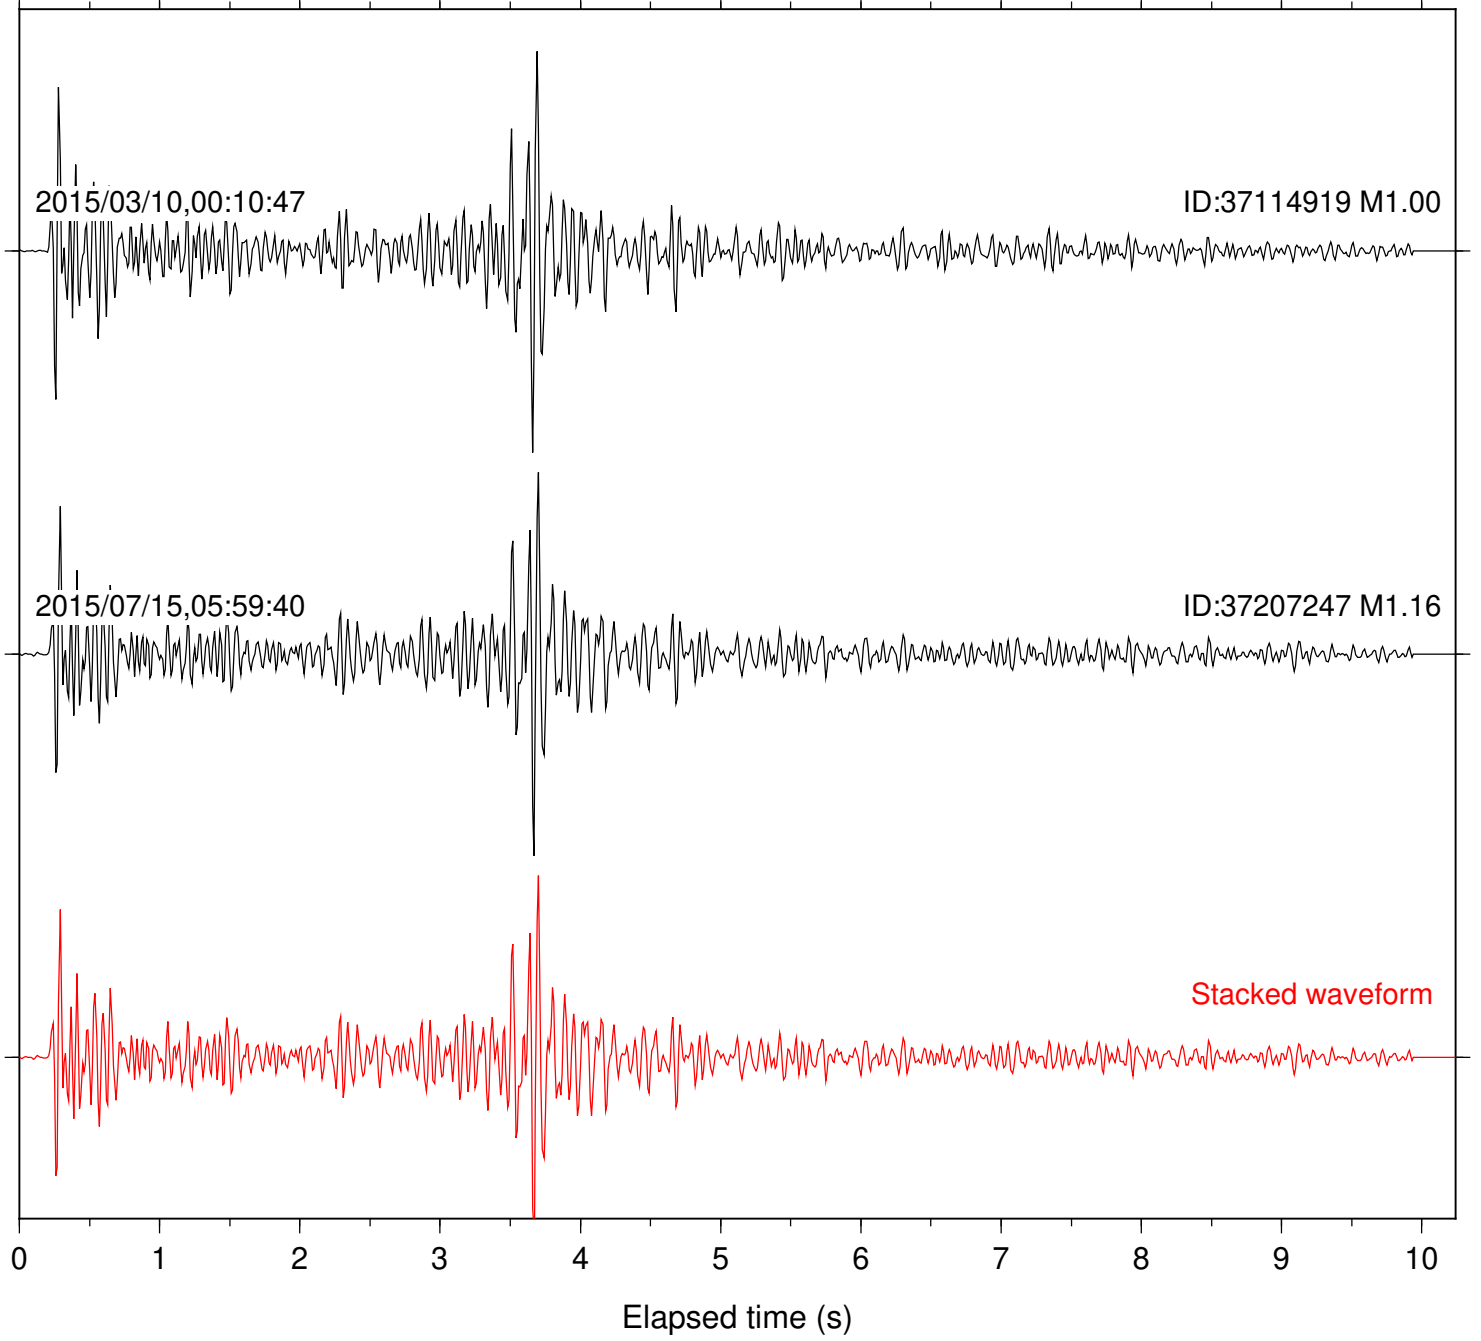

Station: B081 Com: EHZ

Focal depth: 8.29 km

Station: B082 Com: EHZ

Focal depth: 8.29 km

Station: B084 Com: EHZ

Focal depth: 8.29 km

Station: B087 Com: EHZ

Focal depth: 8.29 km

Station: B093 Com: EHZ

Focal depth: 8.29 km

2015/03/10,00:10:47

ID:37114919 M1.00

2015/07/15,05:59:40

ID:37207247 M1.16

Stacked waveform

0 1 2 3 4 5 6 7 8 9 10  
Elapsed time (s)

Station: B946 Com: EHZ

Focal depth: 8.29 km

Station: DGR Com: HHZ

Focal depth: 8.29 km

Station: HMT2 Com: HHZ

Focal depth: 8.29 km

Station: KNW Com: HHZ

Focal depth: 8.29 km