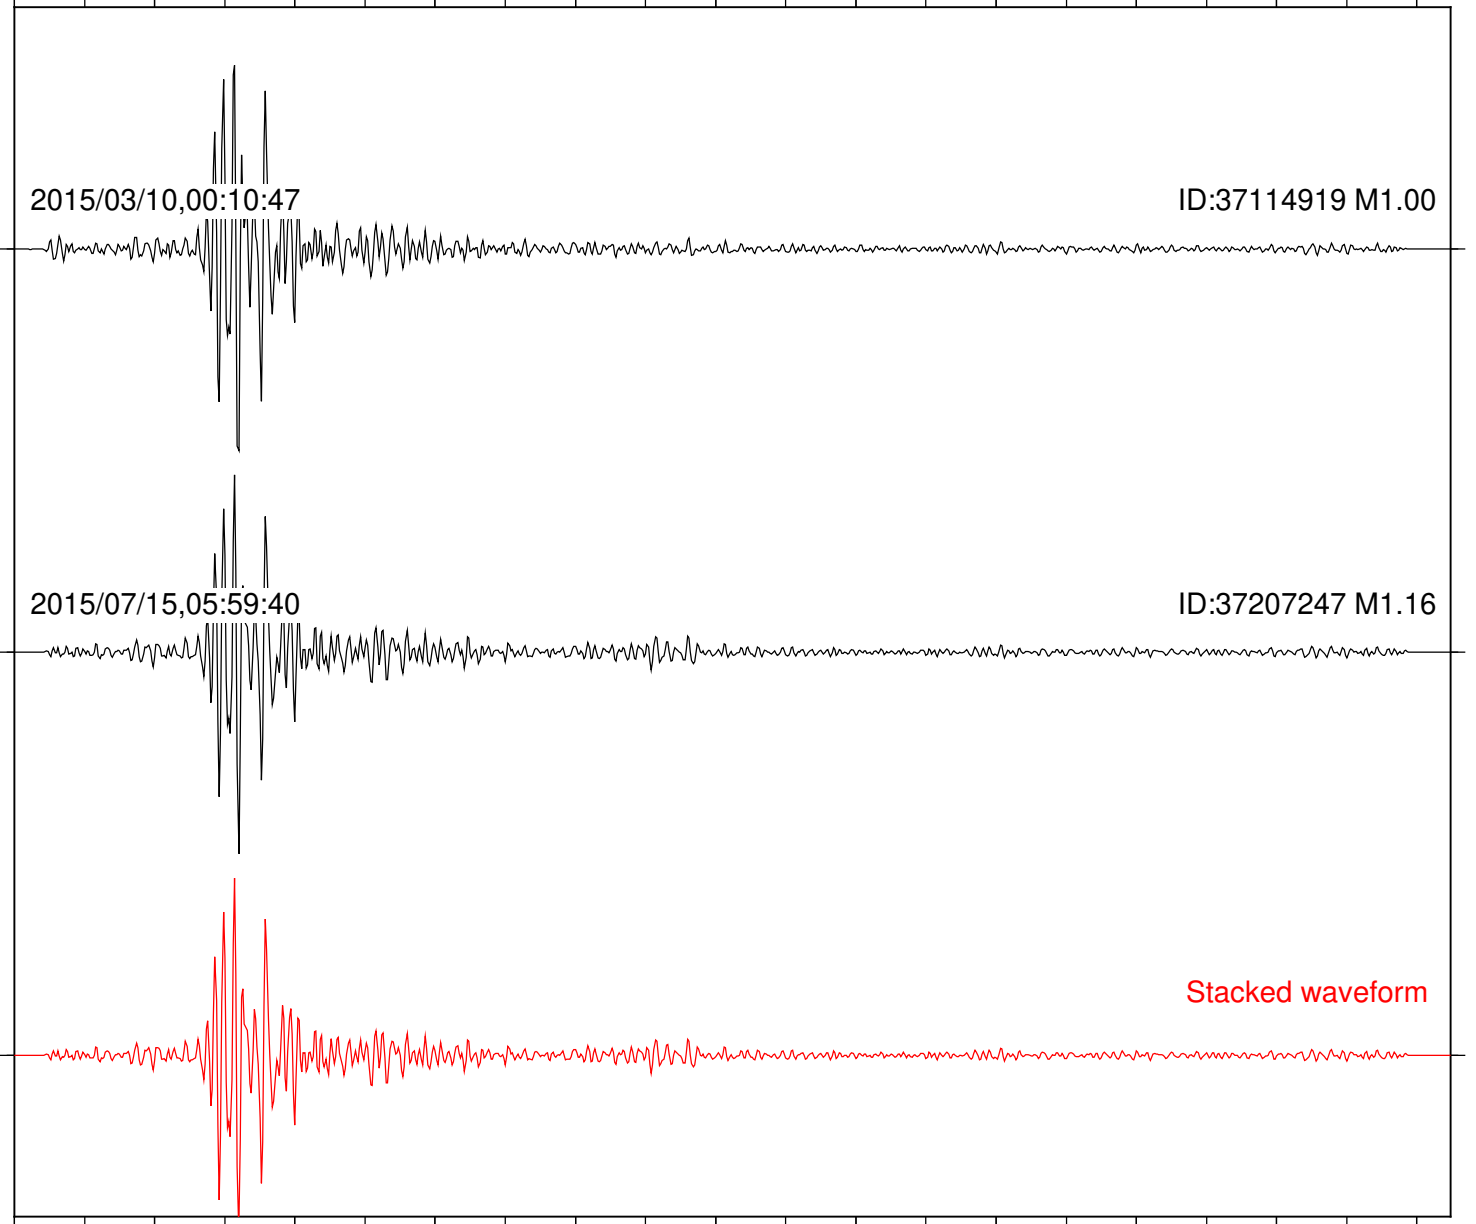

Station: B081 Com: EHZ

Focal depth: 8.29 km

Station: B082 Com: EHZ

Focal depth: 8.29 km

Station: B084 Com: EHZ

Focal depth: 8.29 km

Station: B087 Com: EHZ

Focal depth: 8.29 km

Station: B093 Com: EHZ

Focal depth: 8.29 km

2015/03/10,00:10:47

ID:37114919 M1.00

2015/07/15,05:59:40

ID:37207247 M1.16

Stacked waveform

0 1 2 3 4 5 6 7 8 9 10  
Elapsed time (s)

Station: B946 Com: EHZ

Focal depth: 8.29 km

Station: DGR Com: HHZ

Focal depth: 8.29 km

Station: HMT2 Com: HHZ

Focal depth: 8.29 km

Station: KNW Com: HHZ

Focal depth: 8.29 km