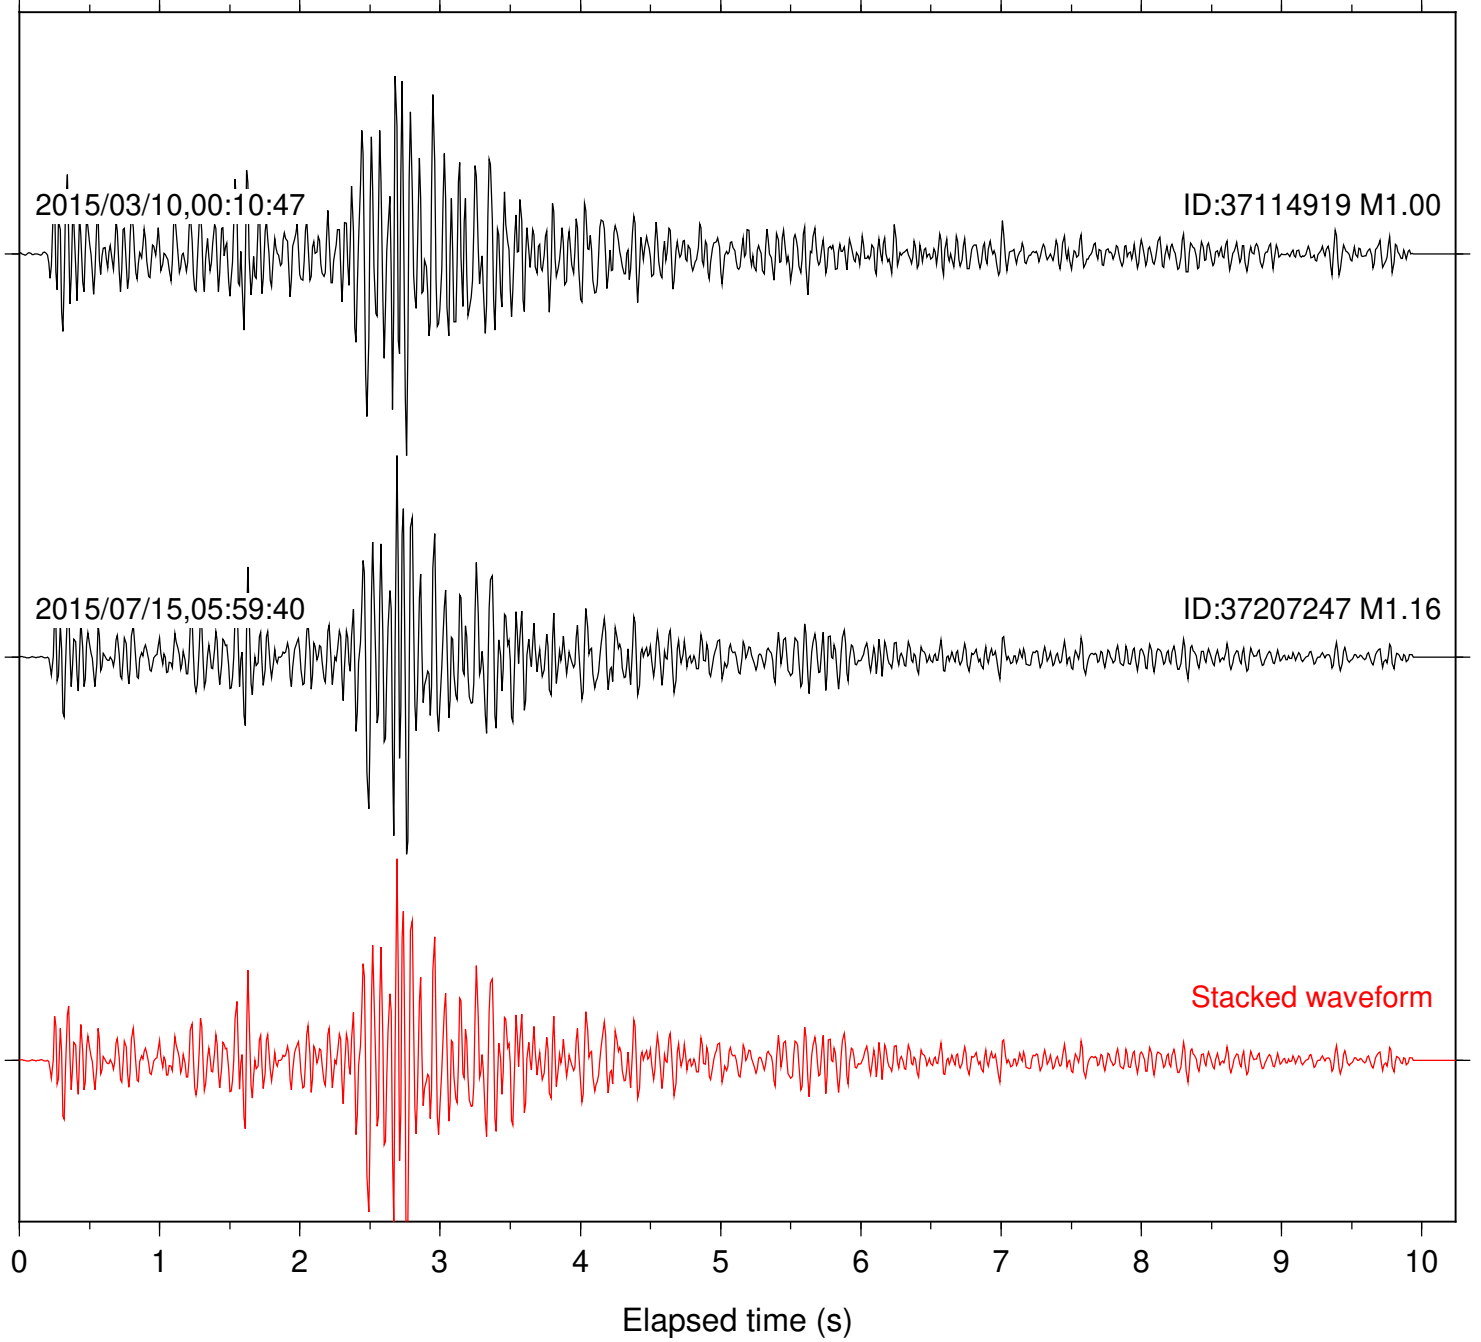

Station: B081 Com: EHZ

Focal depth: 8.29 km

Station: B082 Com: EHZ

Focal depth: 8.29 km

Station: B084 Com: EHZ

Focal depth: 8.29 km

Station: B087 Com: EHZ

Focal depth: 8.29 km

Station: B093 Com: EHZ

Focal depth: 8.29 km

2015/03/10,00:10:47

ID:37114919 M1.00

2015/07/15,05:59:40

ID:37207247 M1.16

Stacked waveform

0 1 2 3 4 5 6 7 8 9 10  
Elapsed time (s)

Station: B946 Com: EHZ

Focal depth: 8.29 km

Station: DGR Com: HHZ

Focal depth: 8.29 km

Station: HMT2 Com: HHZ

Focal depth: 8.29 km

Station: KNW Com: HHZ

Focal depth: 8.29 km