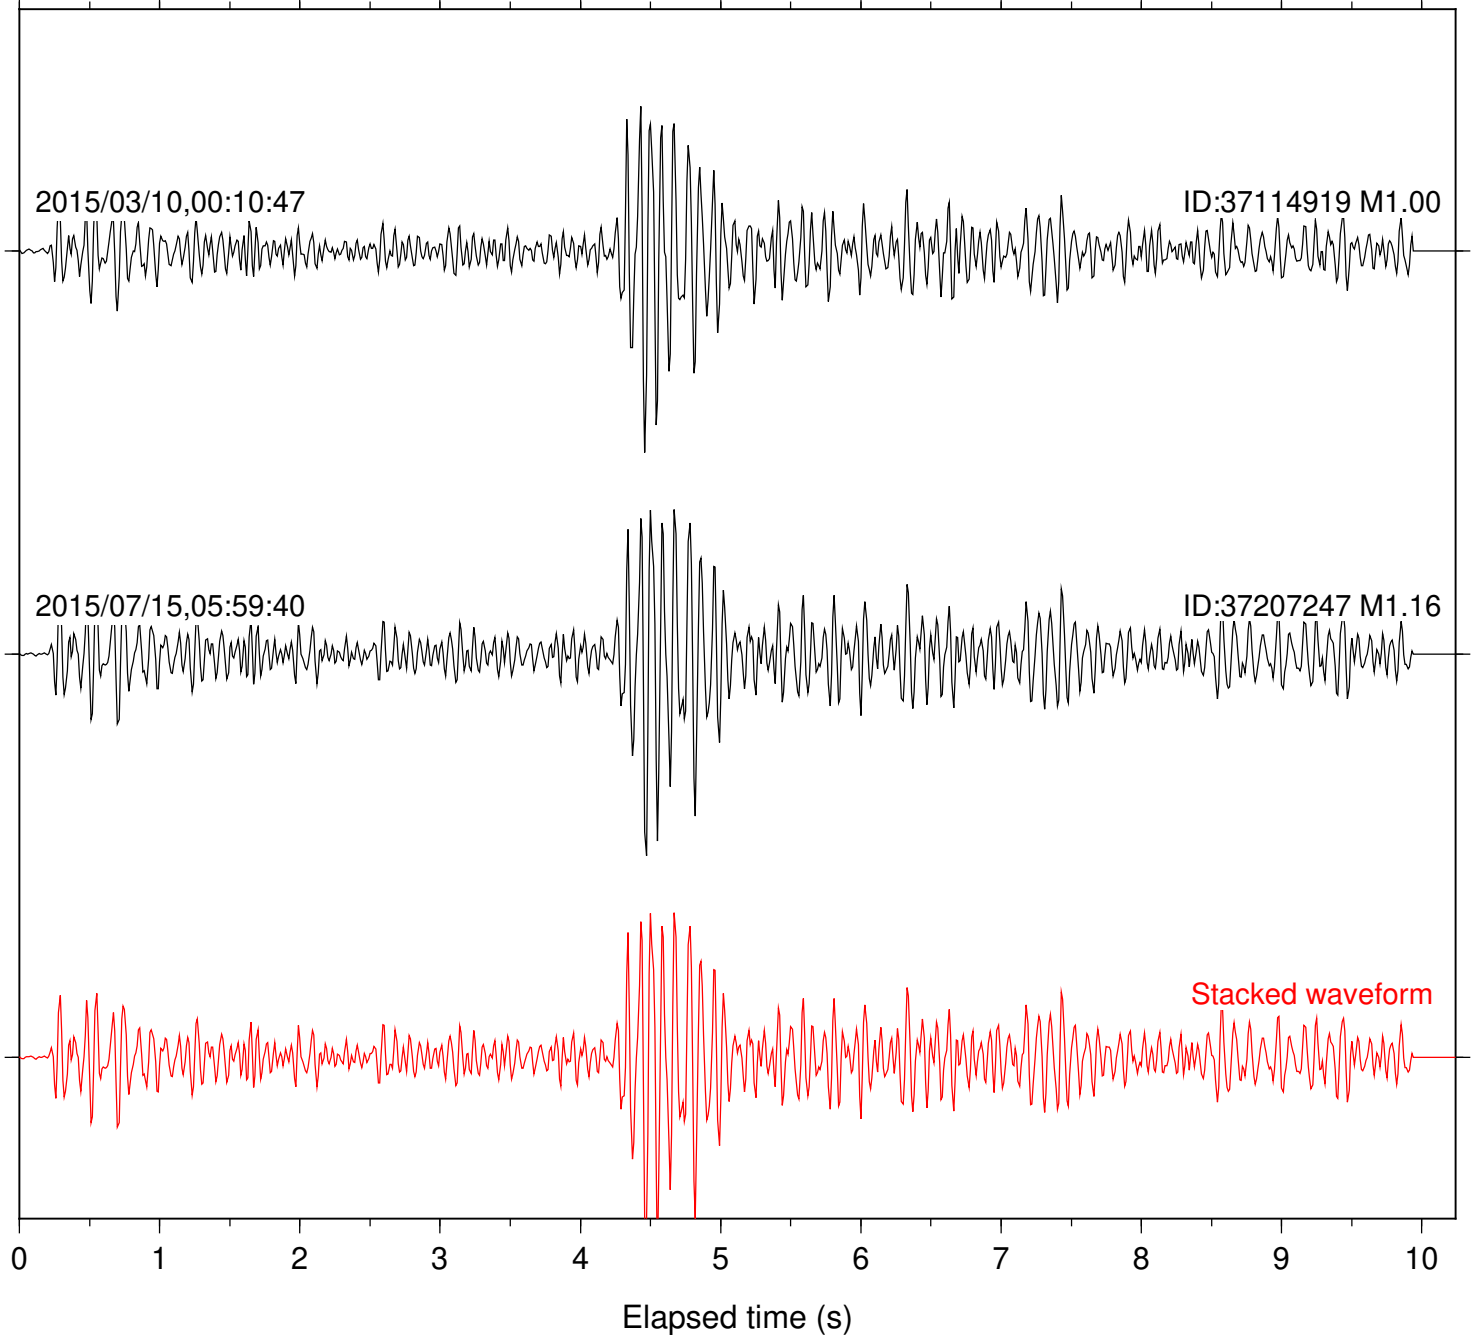

Station: B081 Com: EHZ

Focal depth: 8.29 km

Station: B082 Com: EHZ

Focal depth: 8.29 km

Station: B084 Com: EHZ

Focal depth: 8.29 km

Station: B087 Com: EHZ

Focal depth: 8.29 km

Station: B093 Com: EHZ

Focal depth: 8.29 km

2015/03/10,00:10:47

ID:37114919 M1.00

2015/07/15,05:59:40

ID:37207247 M1.16

Stacked waveform

0 1 2 3 4 5 6 7 8 9 10  
Elapsed time (s)

Station: B946 Com: EHZ

Focal depth: 8.29 km

Station: DGR Com: HHZ

Focal depth: 8.29 km

Station: HMT2 Com: HHZ

Focal depth: 8.29 km

Station: KNW Com: HHZ

Focal depth: 8.29 km