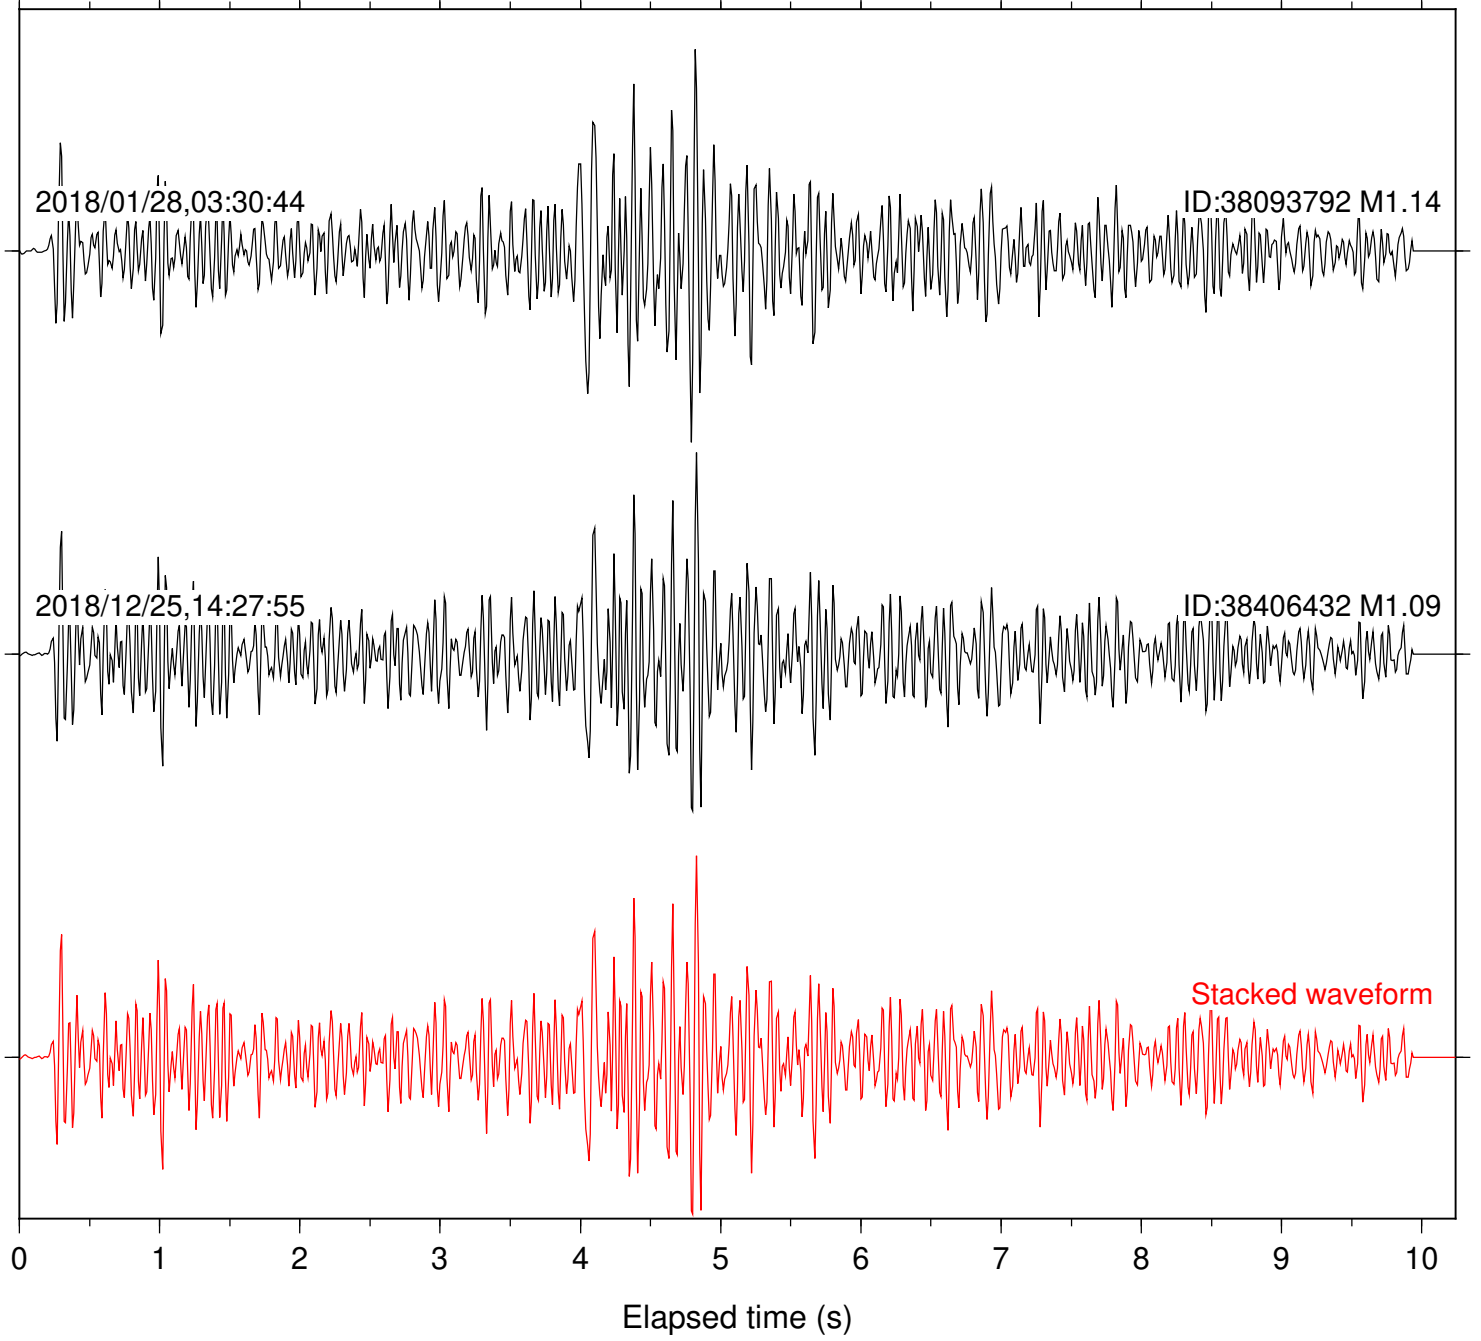

Station: B081 Com: EHZ

Focal depth: 6.86 km

Station: B093 Com: EHZ

Focal depth: 6.86 km

2018/01/28,03:30:44

ID:38093792 M1.14

2018/12/25,14:27:55

ID:38406432 M1.09

Stacked waveform

0 1 2 3 4 5 6 7 8 9 10  
Elapsed time (s)

Station: HMT2 Com: HHZ

Focal depth: 6.86 km

Station: KNW Com: HHZ

Focal depth: 6.86 km

Station: POB2 Com: HHZ

Focal depth: 6.86 km