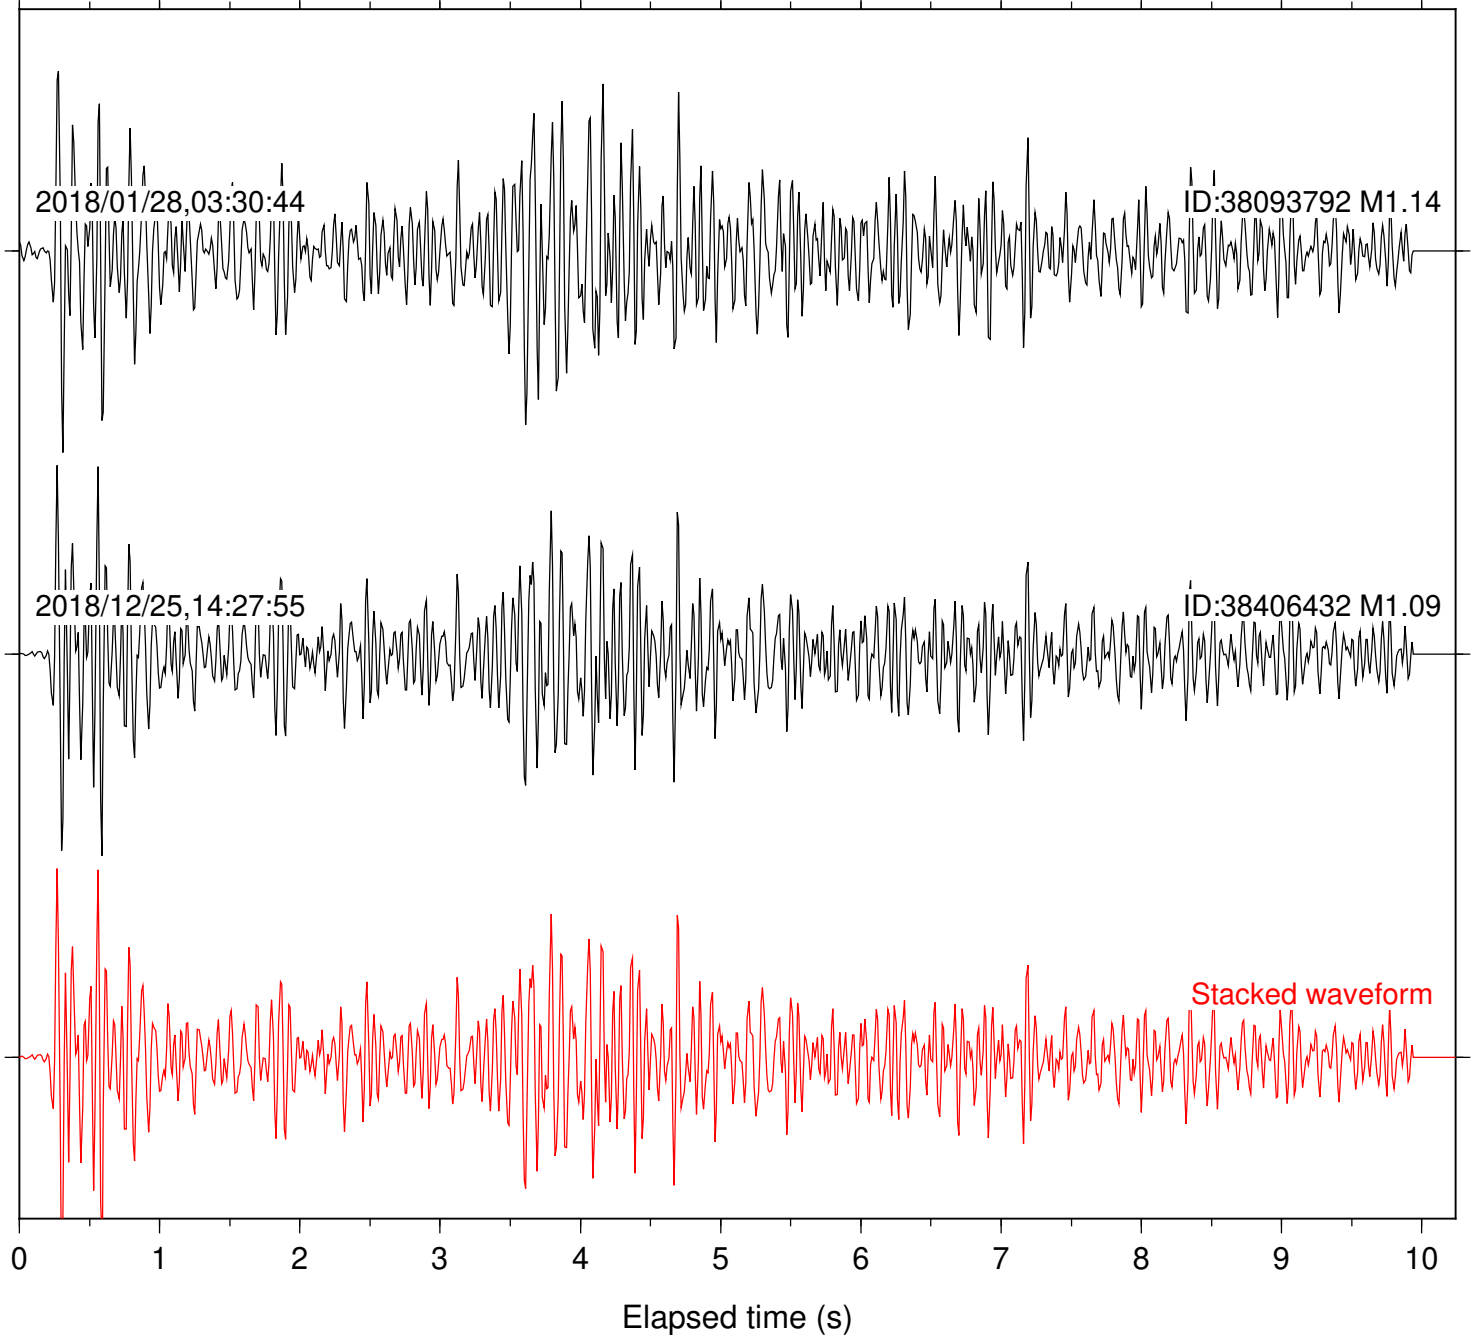

Station: B081 Com: EHZ

Focal depth: 6.86 km

Station: B093 Com: EHZ

Focal depth: 6.86 km

2018/01/28,03:30:44

ID:38093792 M1.14

2018/12/25,14:27:55

ID:38406432 M1.09

Stacked waveform

0 1 2 3 4 5 6 7 8 9 10  
Elapsed time (s)

Station: HMT2 Com: HHZ

Focal depth: 6.86 km

Station: KNW Com: HHZ

Focal depth: 6.86 km

Station: POB2 Com: HHZ

Focal depth: 6.86 km