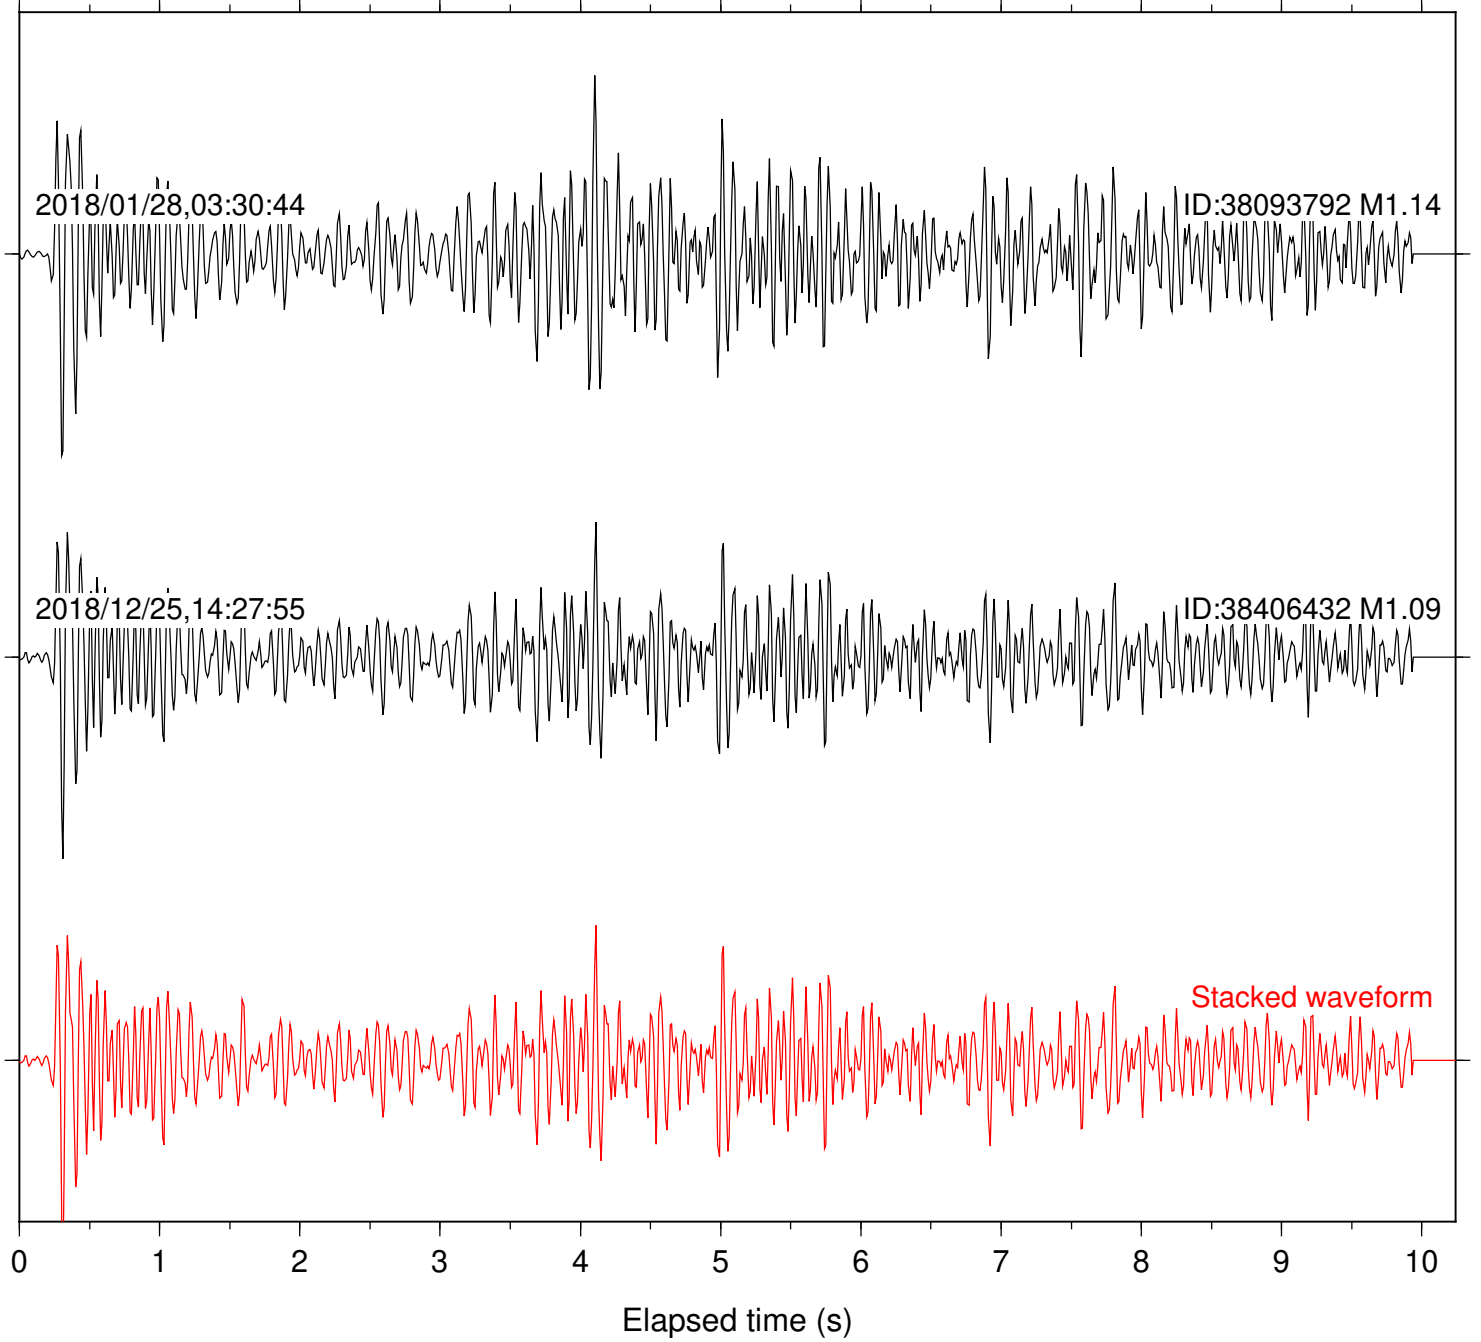

Station: B081 Com: EHZ

Focal depth: 6.86 km

Station: B093 Com: EHZ

Focal depth: 6.86 km

2018/01/28,03:30:44

ID:38093792 M1.14

2018/12/25,14:27:55

ID:38406432 M1.09

Stacked waveform

0 1 2 3 4 5 6 7 8 9 10  
Elapsed time (s)

Station: HMT2 Com: HHZ

Focal depth: 6.86 km

Station: KNW Com: HHZ

Focal depth: 6.86 km

Station: POB2 Com: HHZ

Focal depth: 6.86 km