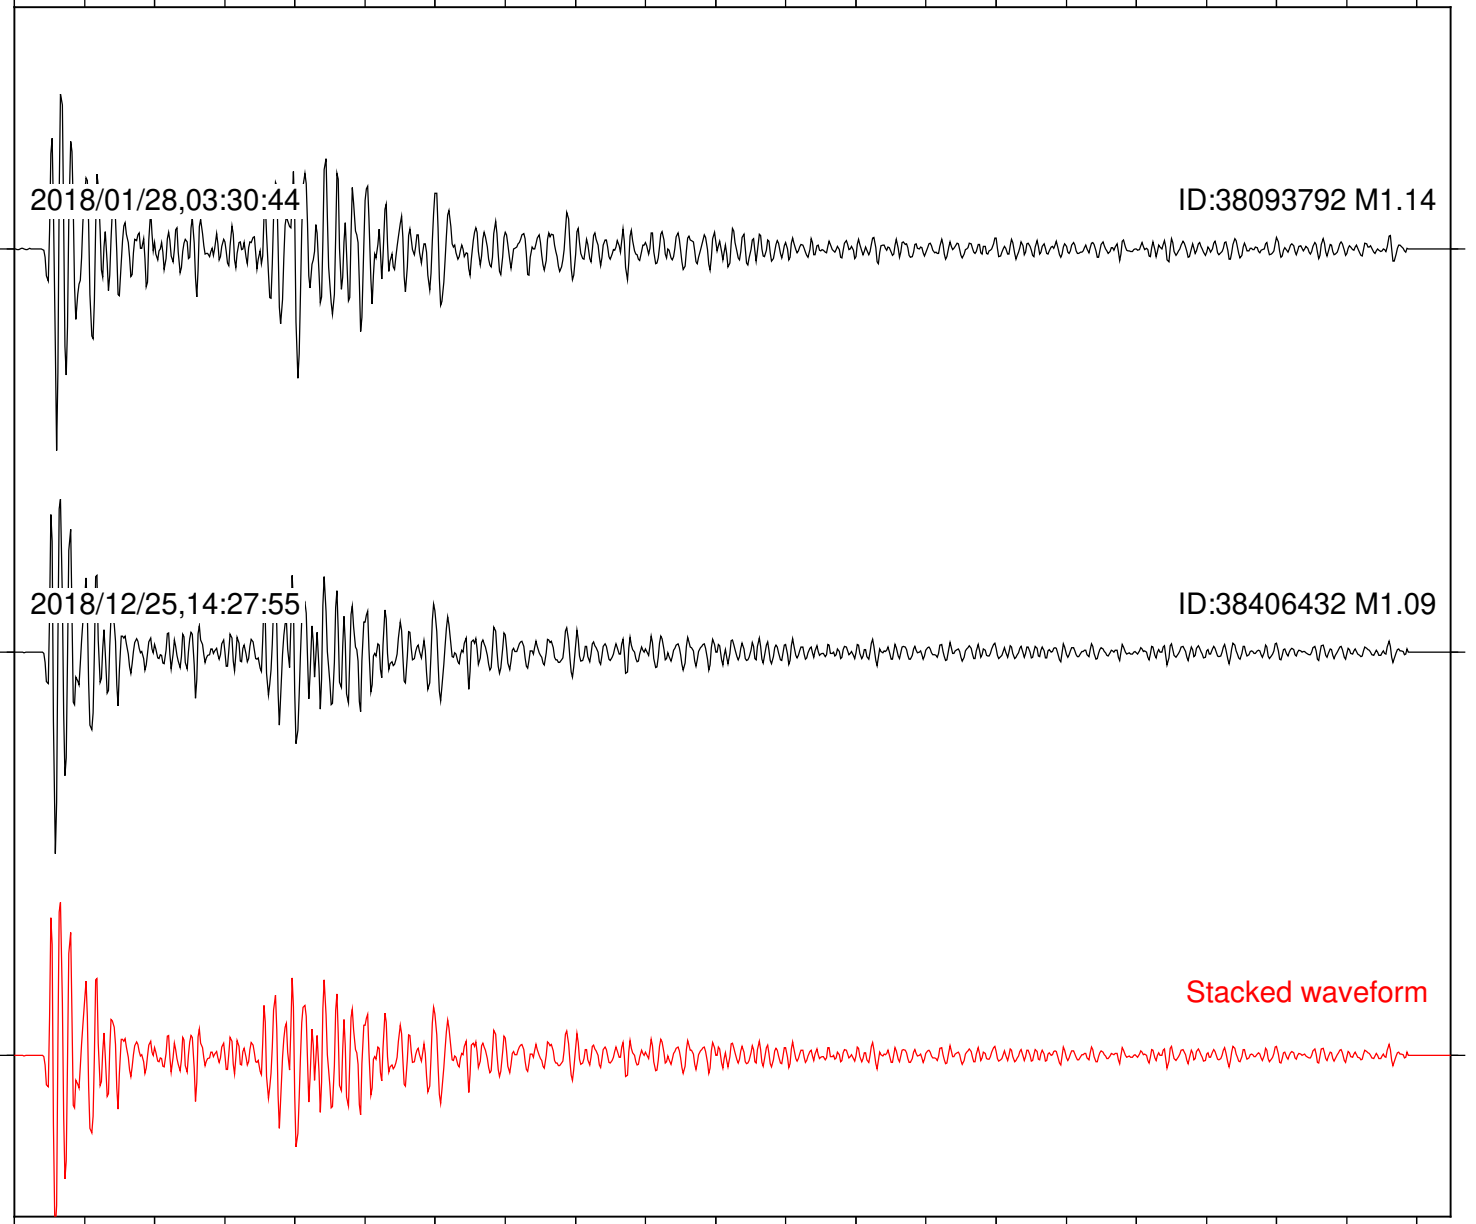

Station: B081 Com: EHZ

Focal depth: 6.86 km

Station: B093 Com: EHZ

Focal depth: 6.86 km

2018/01/28,03:30:44

ID:38093792 M1.14

2018/12/25,14:27:55

ID:38406432 M1.09

Stacked waveform

0 1 2 3 4 5 6 7 8 9 10  
Elapsed time (s)

Station: HMT2 Com: HHZ

Focal depth: 6.86 km

Station: KNW Com: HHZ

Focal depth: 6.86 km

Station: POB2 Com: HHZ

Focal depth: 6.86 km