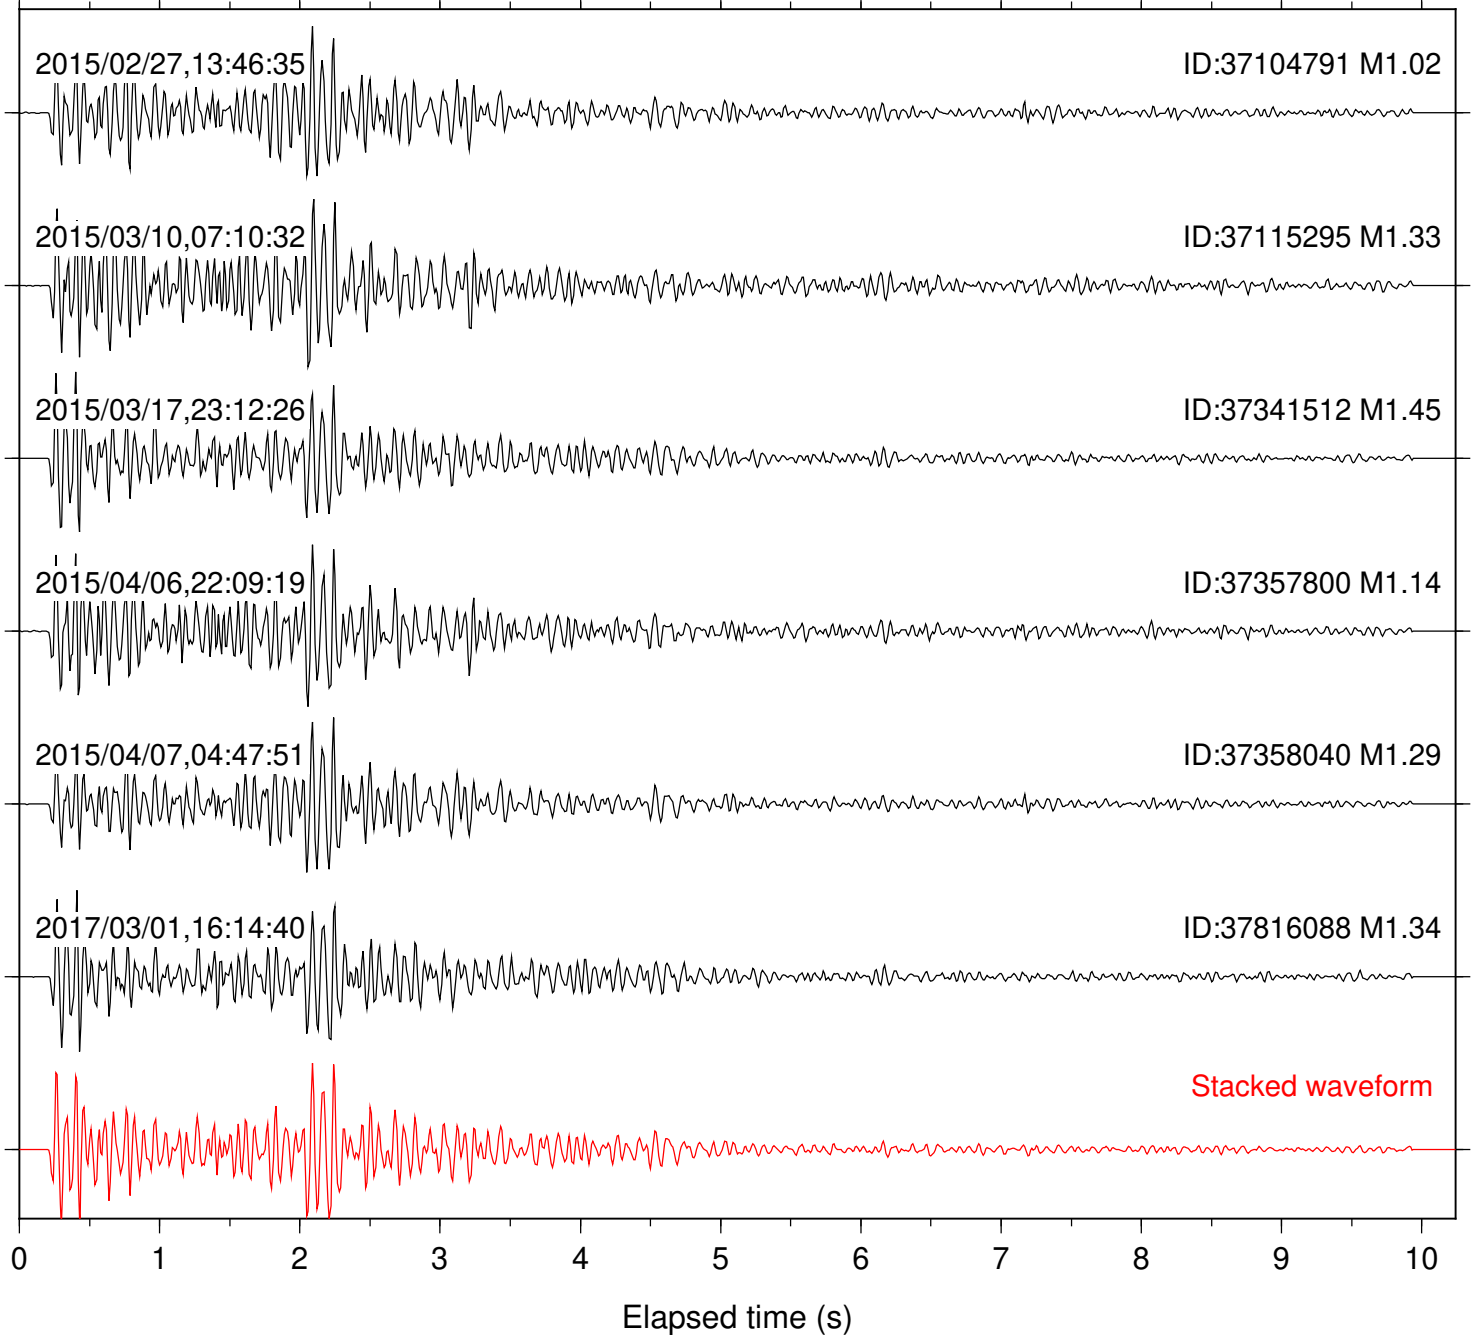

Station: B081 Com: EHZ

Focal depth: 7.85 km

Station: B082 Com: EHZ

Focal depth: 7.85 km

Station: B084 Com: EHZ

Focal depth: 7.85 km

Station: B086 Com: EHZ

Focal depth: 7.85 km

Station: B088 Com: EHZ

Focal depth: 7.85 km

Station: B093 Com: EHZ

Focal depth: 7.85 km

Station: BZN Com: HHZ

Focal depth: 7.89 km

Station: CRY Com: HHZ

Focal depth: 7.89 km

Station: KNW Com: HHZ

Focal depth: 7.89 km

Station: PLM Com: HHZ

Focal depth: 7.89 km

Station: RDM Com: HHZ

Focal depth: 7.89 km

Station: SND Com: HHZ

Focal depth: 8.02 km

Station: TOR Com: HHZ

Focal depth: 7.85 km