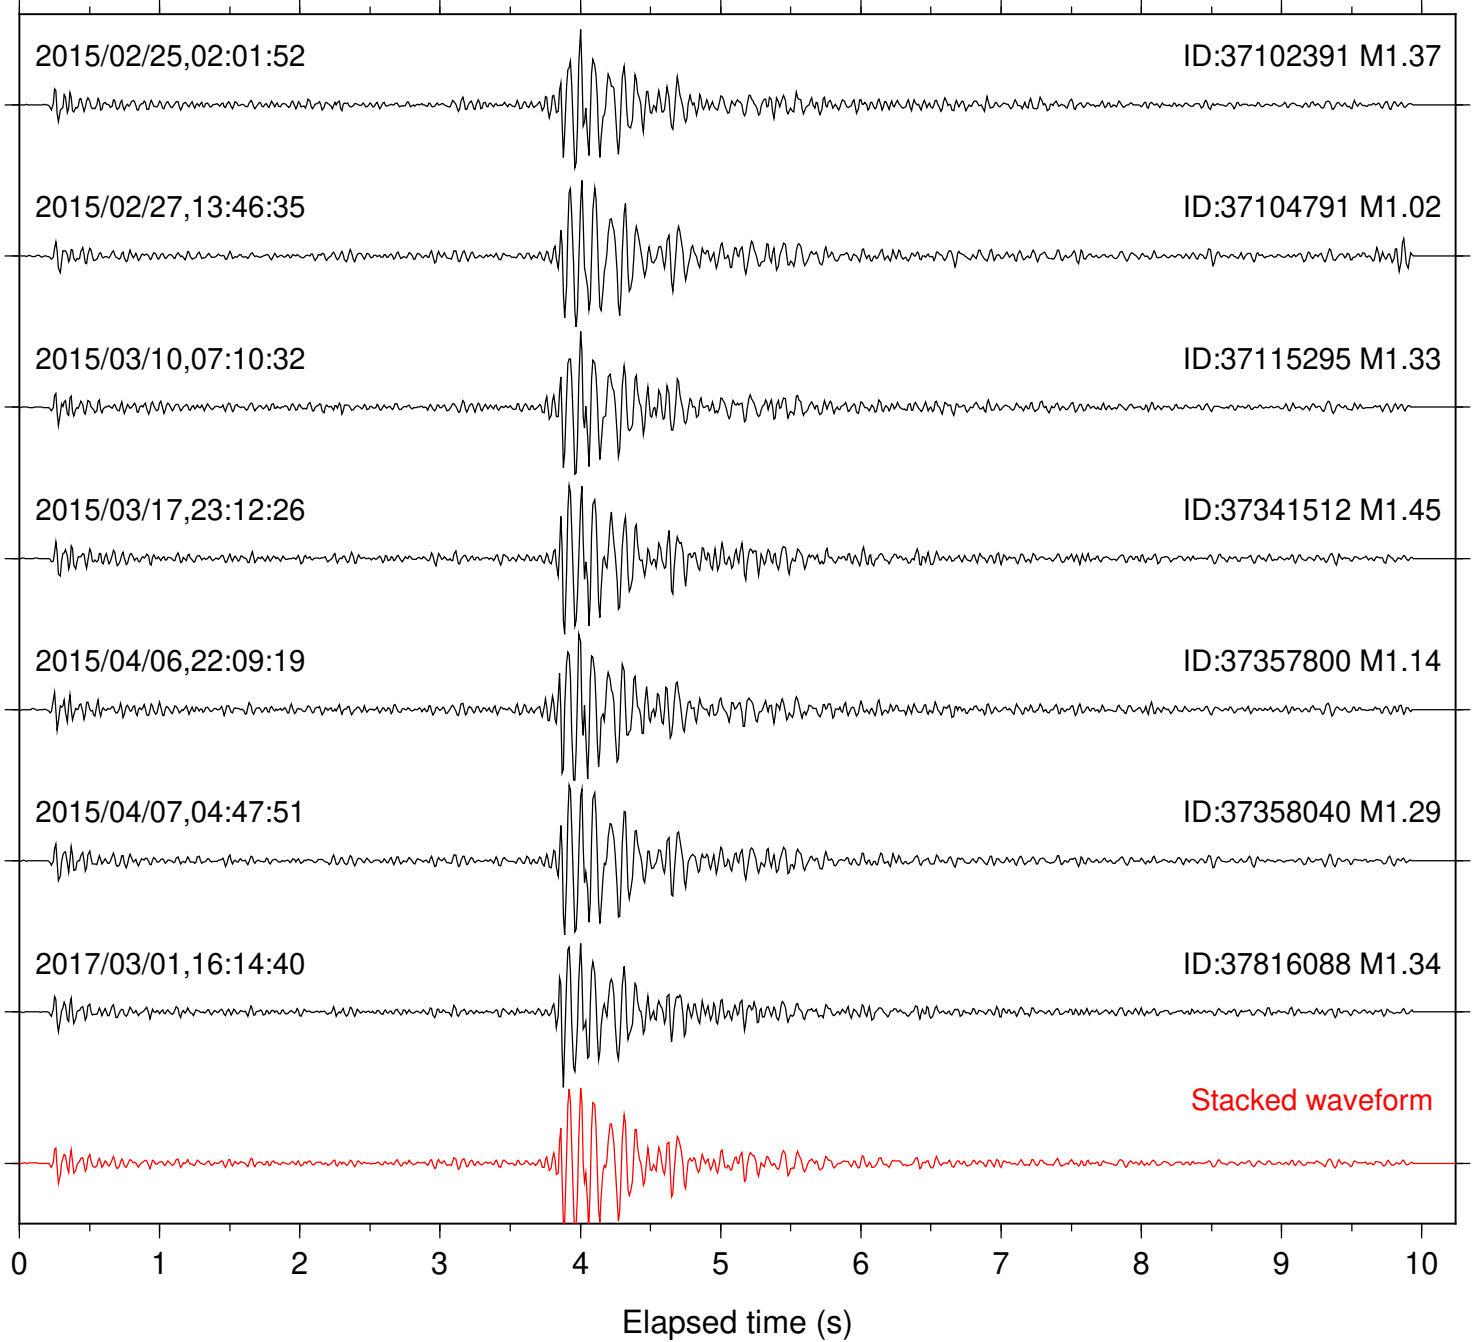

Station: B081 Com: EHZ

Focal depth: 7.85 km

Station: B082 Com: EHZ

Focal depth: 7.85 km

Station: B084 Com: EHZ

Focal depth: 7.85 km

Station: B086 Com: EHZ

Focal depth: 7.85 km

Station: B088 Com: EHZ

Focal depth: 7.85 km

Station: B093 Com: EHZ

Focal depth: 7.85 km

Station: BZN Com: HHZ

Focal depth: 7.89 km

Station: CRY Com: HHZ

Focal depth: 7.89 km

Station: KNW Com: HHZ

Focal depth: 7.89 km

Station: PLM Com: HHZ

Focal depth: 7.89 km

Station: RDM Com: HHZ

Focal depth: 7.89 km

Station: SND Com: HHZ

Focal depth: 8.02 km

Station: TOR Com: HHZ

Focal depth: 7.85 km