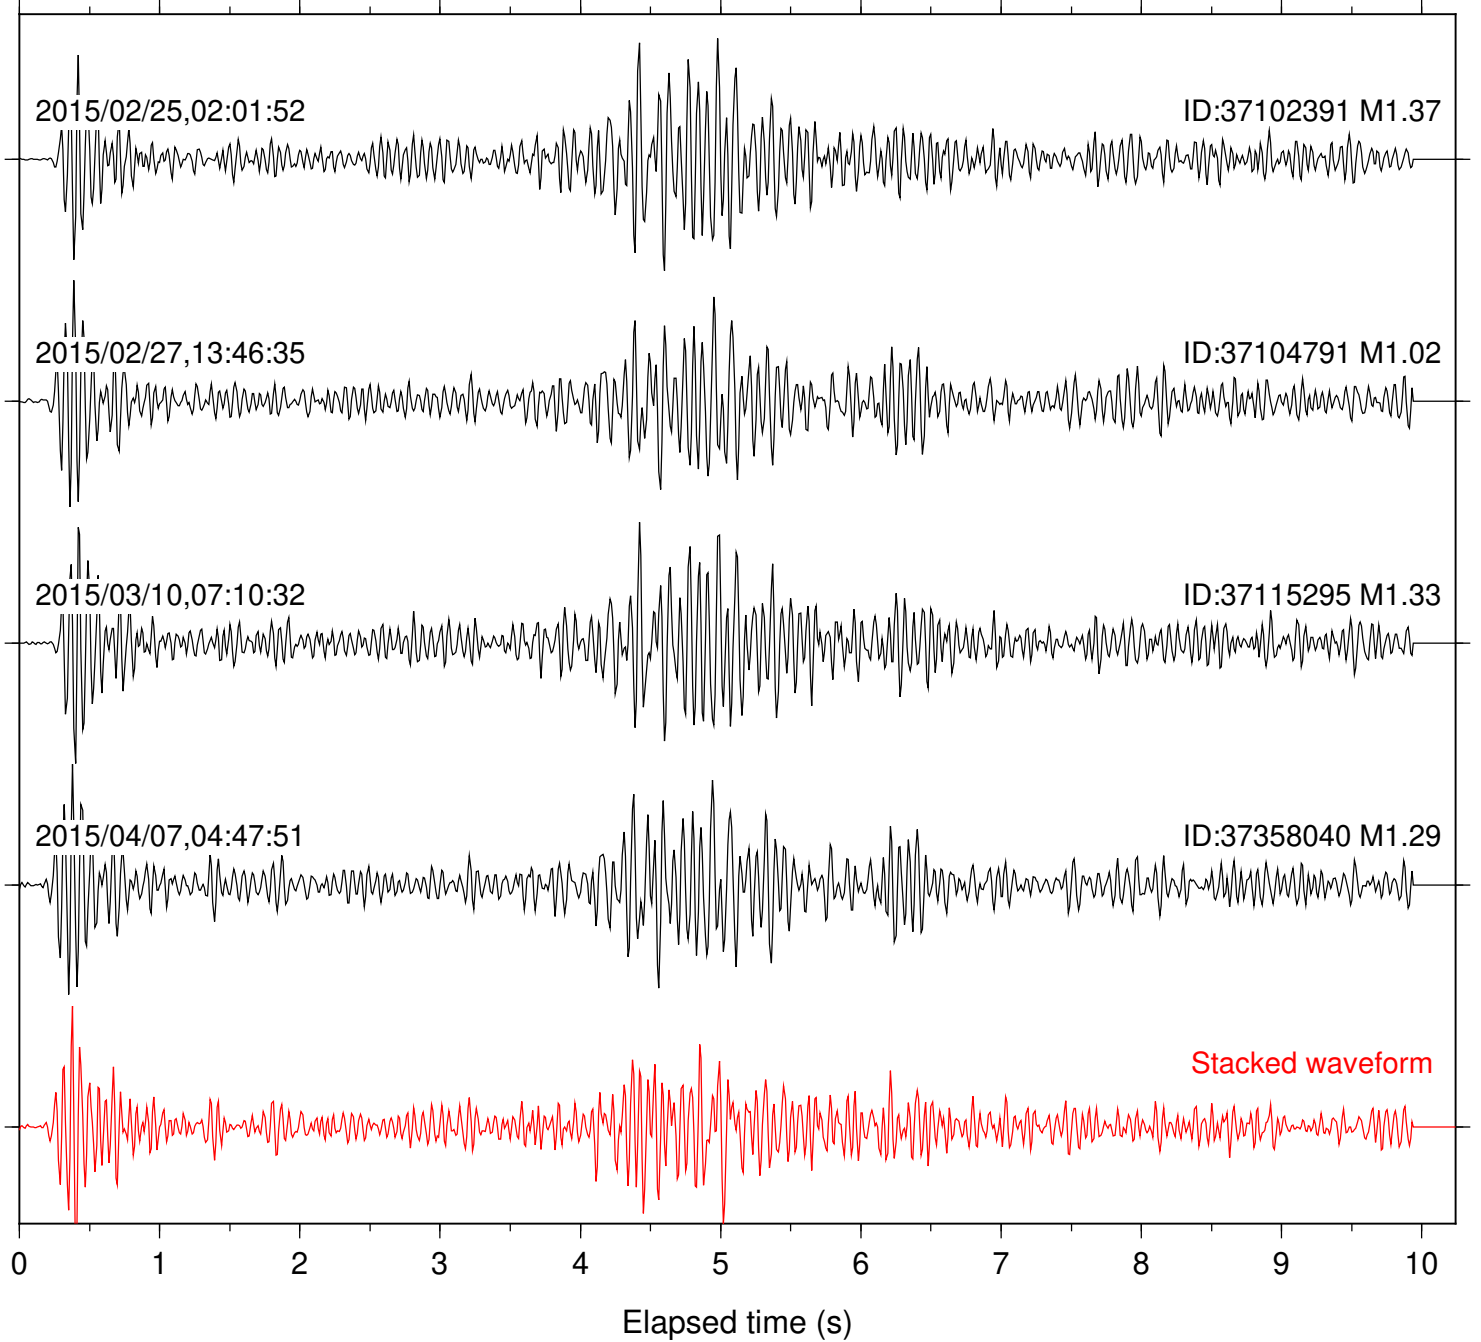

Station: B081 Com: EHZ

Focal depth: 7.85 km

Station: B082 Com: EHZ

Focal depth: 7.85 km

Station: B084 Com: EHZ

Focal depth: 7.85 km

Station: B086 Com: EHZ

Focal depth: 7.85 km

Station: B088 Com: EHZ

Focal depth: 7.85 km

Station: B093 Com: EHZ

Focal depth: 7.85 km

Station: BZN Com: HHZ

Focal depth: 7.89 km

Station: CRY Com: HHZ

Focal depth: 7.89 km

Station: KNW Com: HHZ

Focal depth: 7.89 km

Station: PLM Com: HHZ

Focal depth: 7.89 km

Station: RDM Com: HHZ

Focal depth: 7.89 km

Station: SND Com: HHZ

Focal depth: 8.02 km

Station: TOR Com: HHZ

Focal depth: 7.85 km