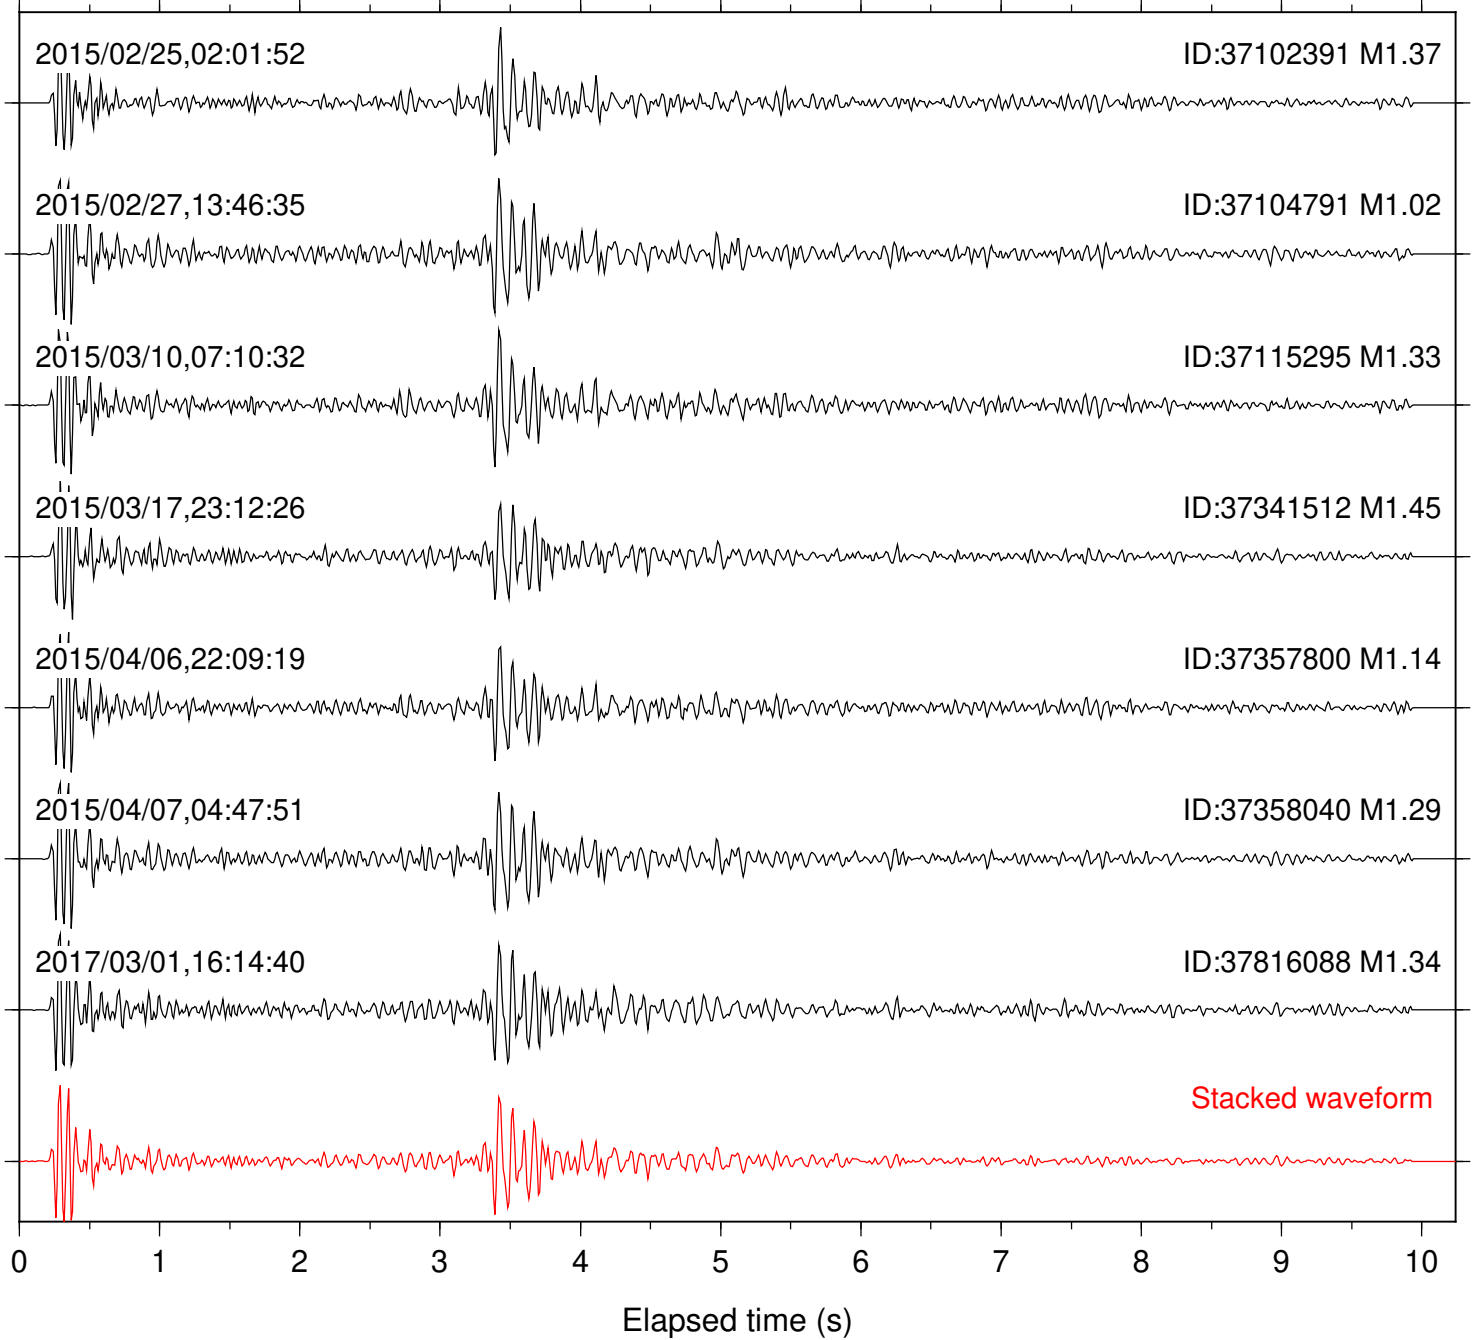

Station: B081 Com: EHZ

Focal depth: 7.85 km

Station: B082 Com: EHZ

Focal depth: 7.85 km

Station: B084 Com: EHZ

Focal depth: 7.85 km

Station: B086 Com: EHZ

Focal depth: 7.85 km

Station: B088 Com: EHZ

Focal depth: 7.85 km

Station: B093 Com: EHZ

Focal depth: 7.85 km

Station: BZN Com: HHZ

Focal depth: 7.89 km

Station: CRY Com: HHZ

Focal depth: 7.89 km

Station: KNW Com: HHZ

Focal depth: 7.89 km

Station: PLM Com: HHZ

Focal depth: 7.89 km

Station: RDM Com: HHZ

Focal depth: 7.89 km

Station: SND Com: HHZ

Focal depth: 8.02 km

Station: TOR Com: HHZ

Focal depth: 7.85 km