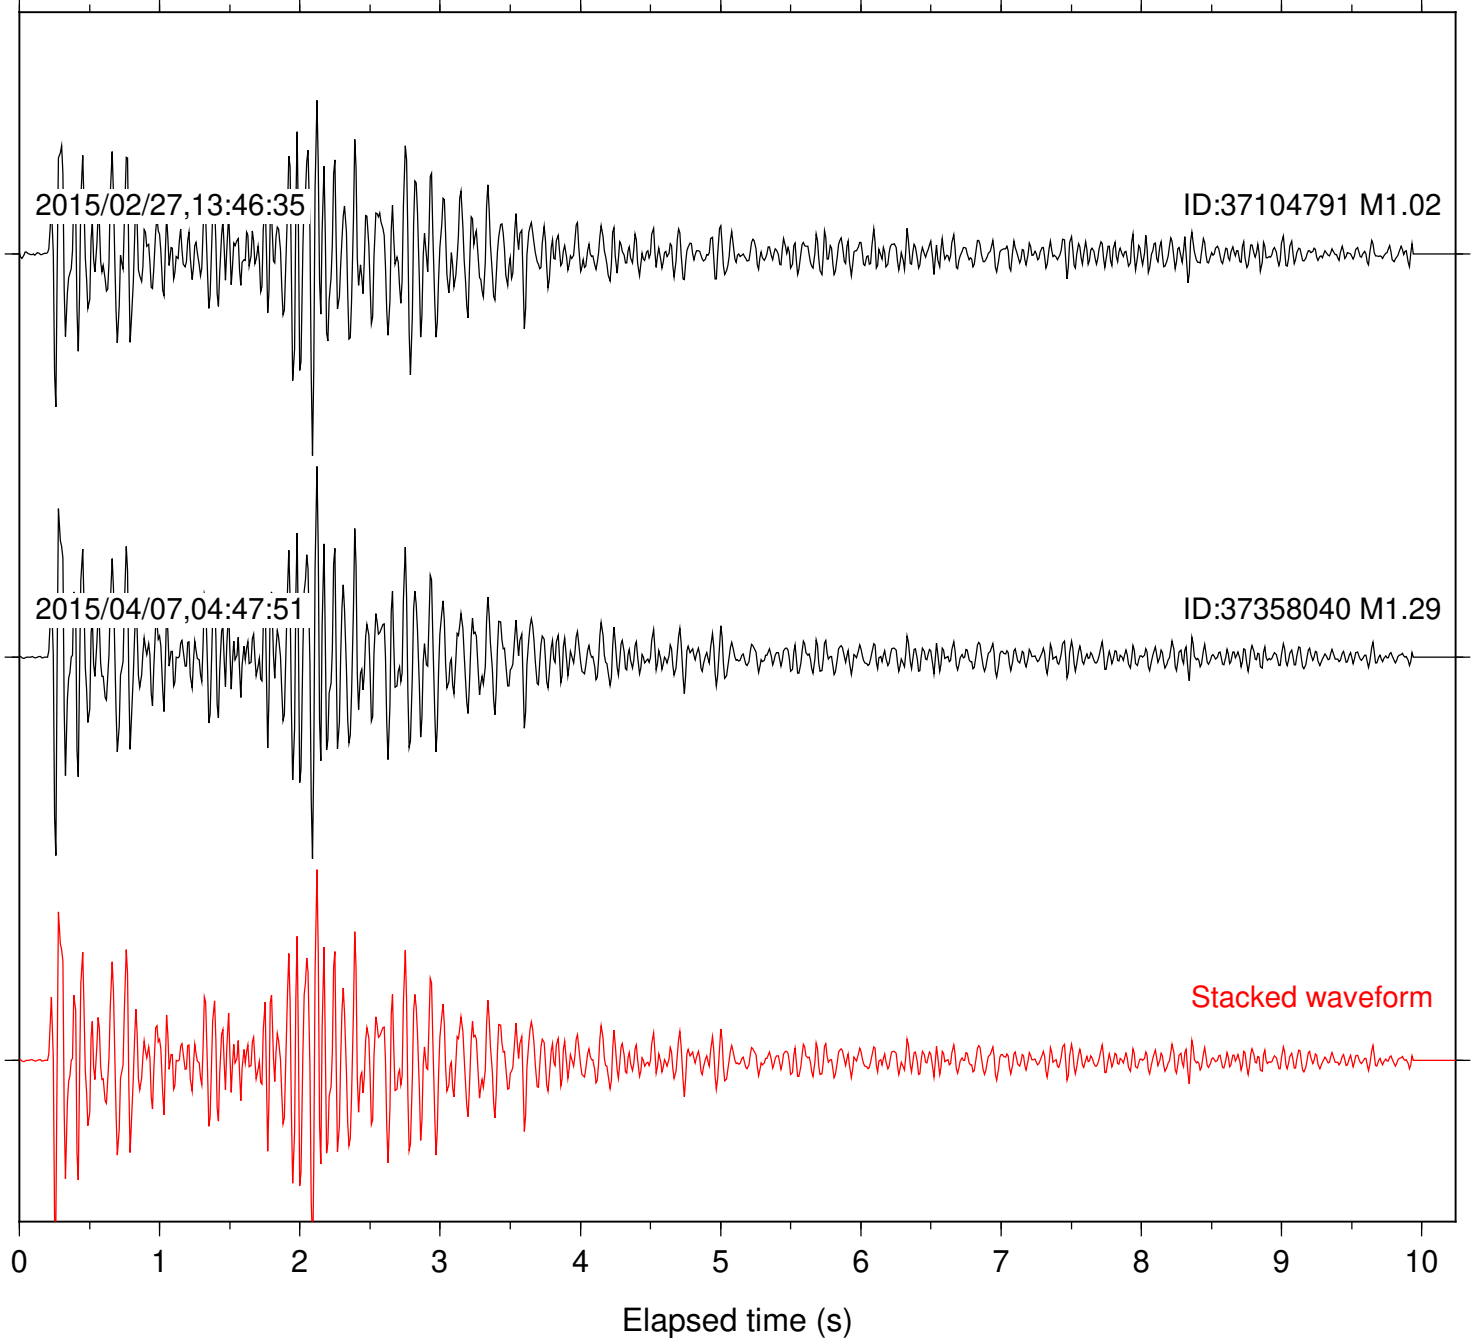

Station: B081 Com: EHZ

Focal depth: 7.85 km

Station: B082 Com: EHZ

Focal depth: 7.85 km

Station: B084 Com: EHZ

Focal depth: 7.85 km

Station: B086 Com: EHZ

Focal depth: 7.85 km

Station: B088 Com: EHZ

Focal depth: 7.85 km

Station: B093 Com: EHZ

Focal depth: 7.85 km

Station: BZN Com: HHZ

Focal depth: 7.89 km

Station: CRY Com: HHZ

Focal depth: 7.89 km

Station: KNW Com: HHZ

Focal depth: 7.89 km

Station: PLM Com: HHZ

Focal depth: 7.89 km

Station: RDM Com: HHZ

Focal depth: 7.89 km

Station: SND Com: HHZ

Focal depth: 8.02 km

Station: TOR Com: HHZ

Focal depth: 7.85 km