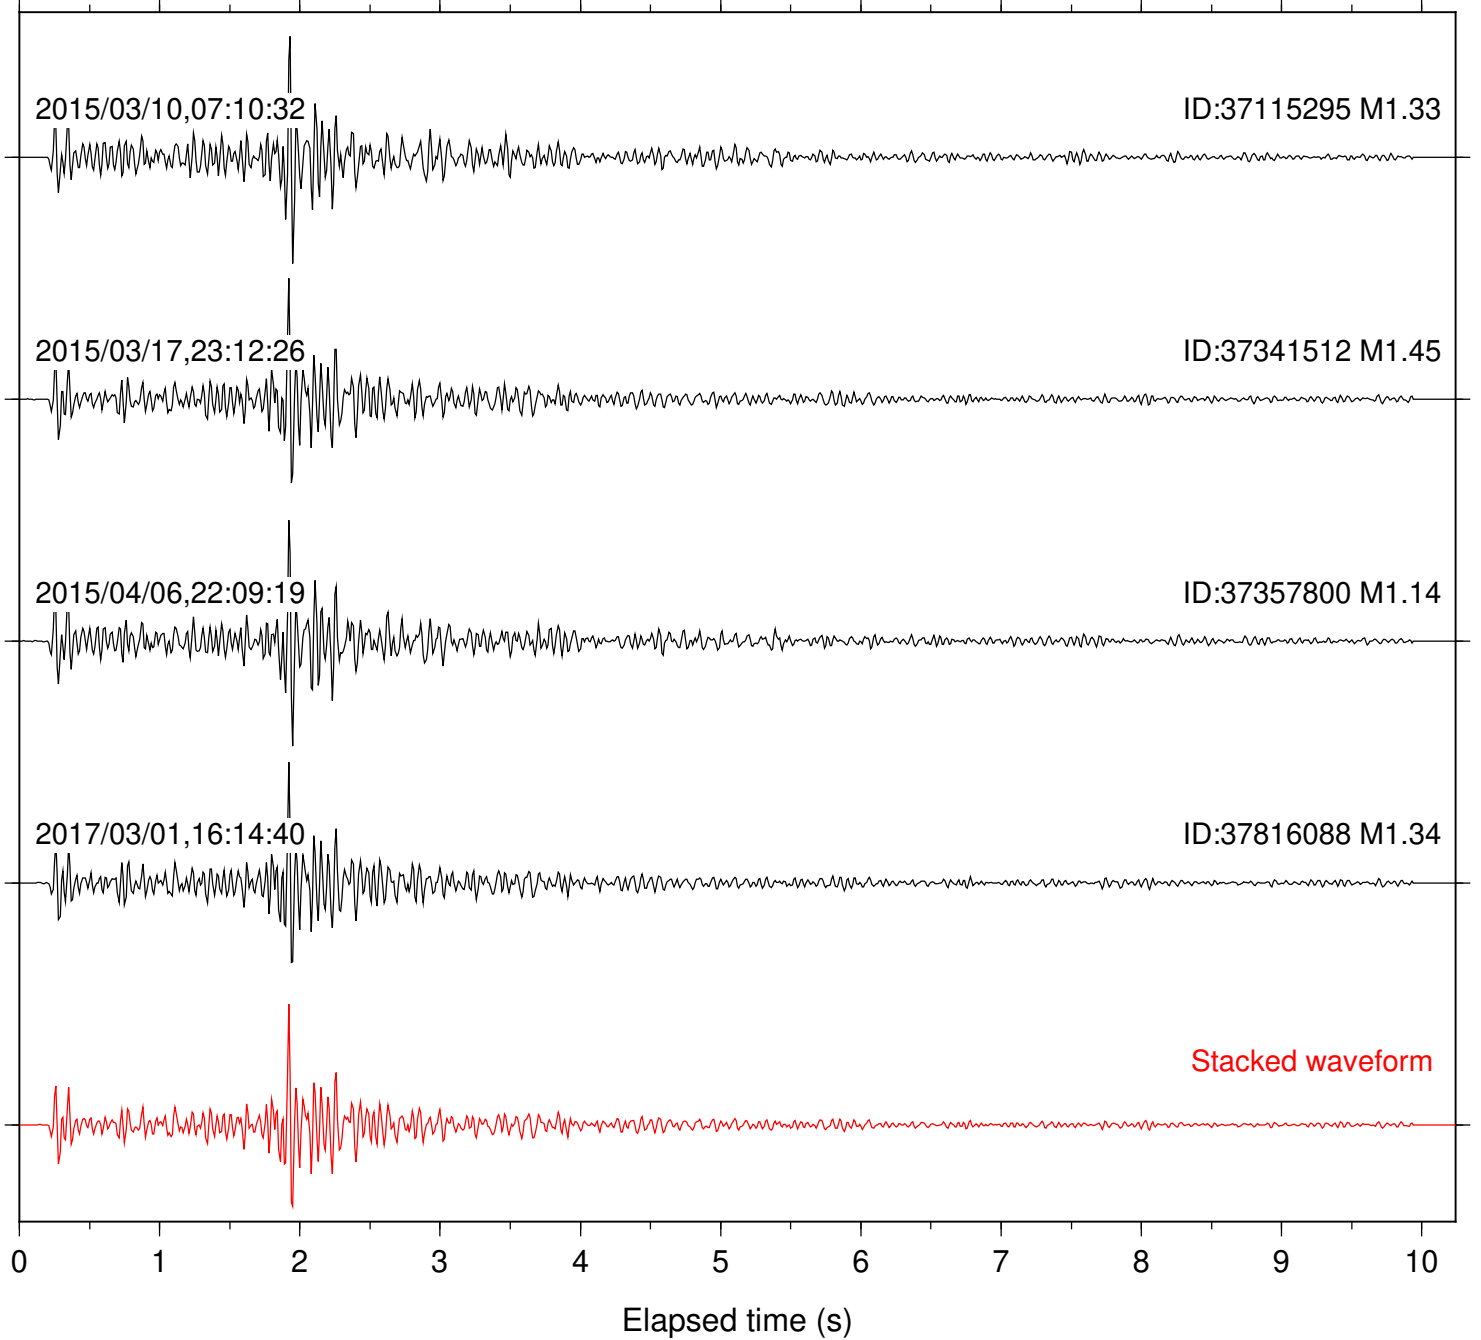

Station: B081 Com: EHZ

Focal depth: 7.85 km

Station: B082 Com: EHZ

Focal depth: 7.85 km

Station: B084 Com: EHZ

Focal depth: 7.85 km

Station: B086 Com: EHZ

Focal depth: 7.85 km

Station: B088 Com: EHZ

Focal depth: 7.85 km

Station: B093 Com: EHZ

Focal depth: 7.85 km

Station: BZN Com: HHZ

Focal depth: 7.89 km

Station: CRY Com: HHZ

Focal depth: 7.89 km

Station: KNW Com: HHZ

Focal depth: 7.89 km

Station: PLM Com: HHZ

Focal depth: 7.89 km

Station: RDM Com: HHZ

Focal depth: 7.89 km

Station: SND Com: HHZ

Focal depth: 8.02 km

Station: TOR Com: HHZ

Focal depth: 7.85 km