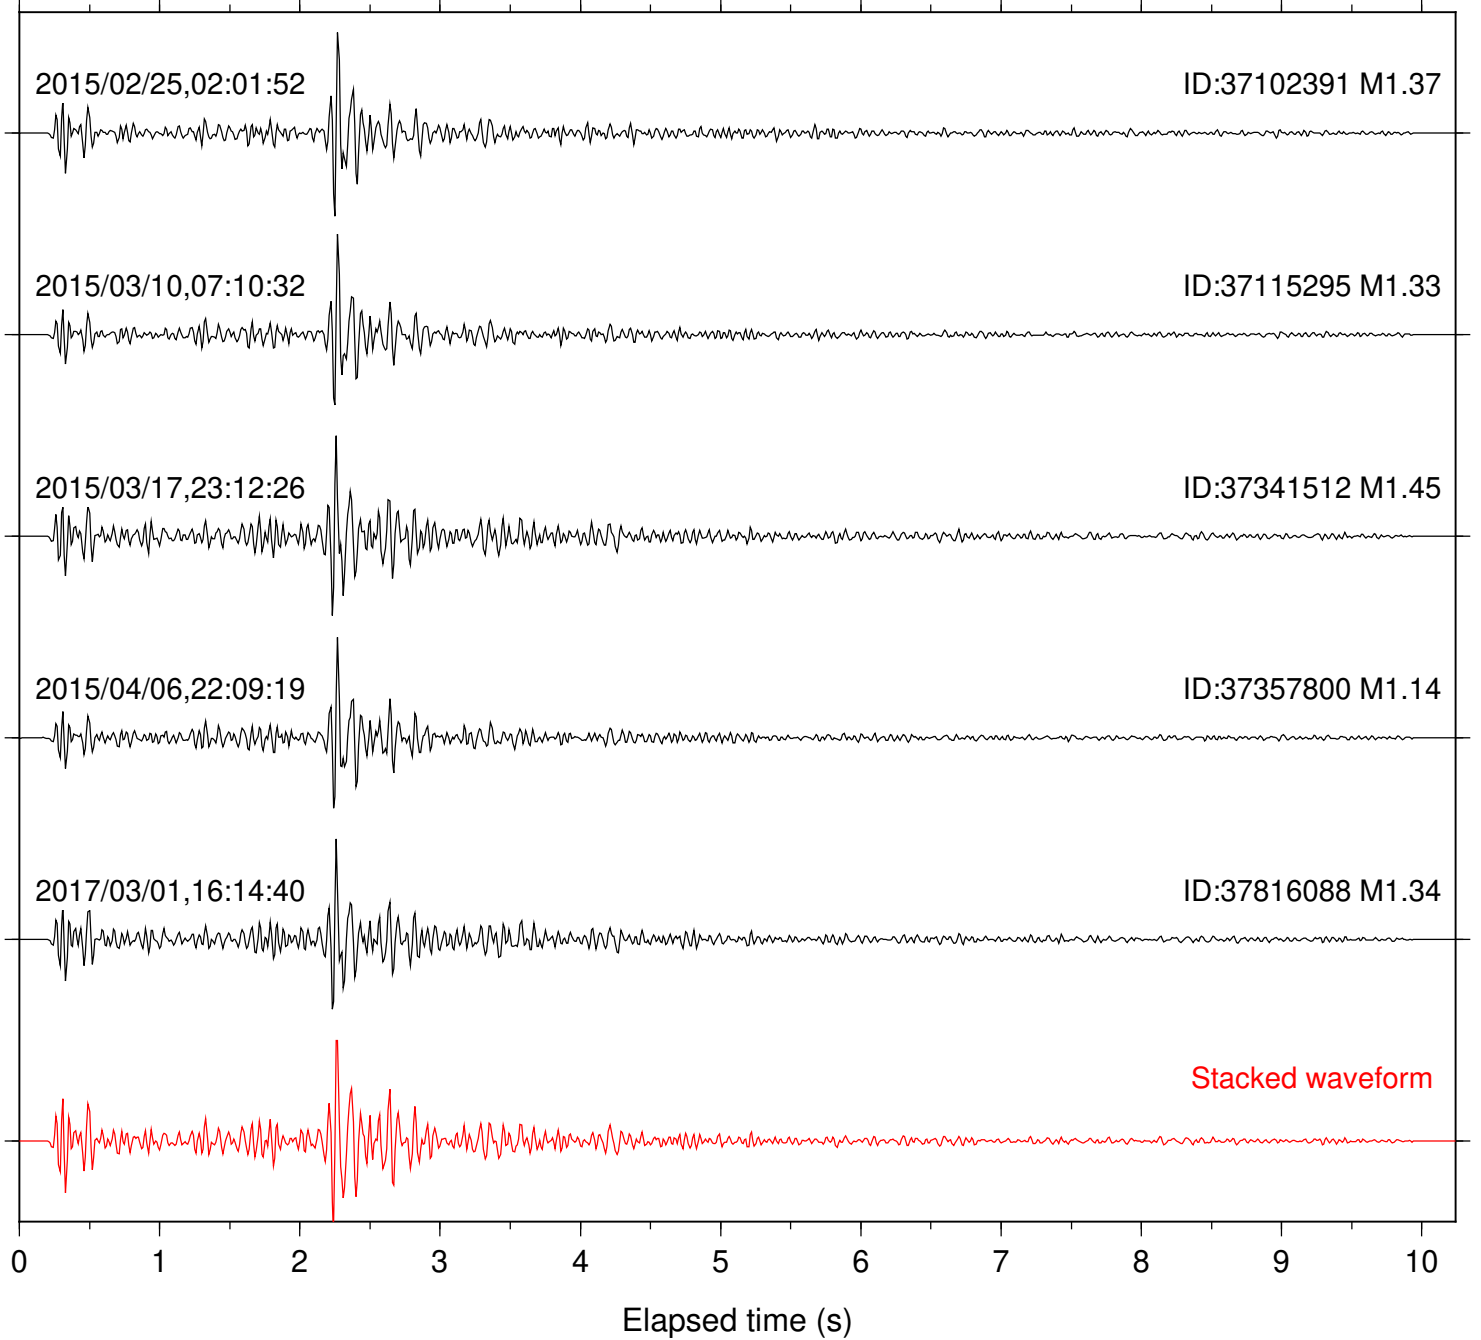

Station: B081 Com: EHZ

Focal depth: 7.85 km

Station: B082 Com: EHZ

Focal depth: 7.85 km

Station: B084 Com: EHZ

Focal depth: 7.85 km

Station: B086 Com: EHZ

Focal depth: 7.85 km

Station: B088 Com: EHZ

Focal depth: 7.85 km

Station: B093 Com: EHZ

Focal depth: 7.85 km

Station: BZN Com: HHZ

Focal depth: 7.89 km

Station: CRY Com: HHZ

Focal depth: 7.89 km

Station: KNW Com: HHZ

Focal depth: 7.89 km

Station: PLM Com: HHZ

Focal depth: 7.89 km

Station: RDM Com: HHZ

Focal depth: 7.89 km

Station: SND Com: HHZ

Focal depth: 8.02 km

Station: TOR Com: HHZ

Focal depth: 7.85 km