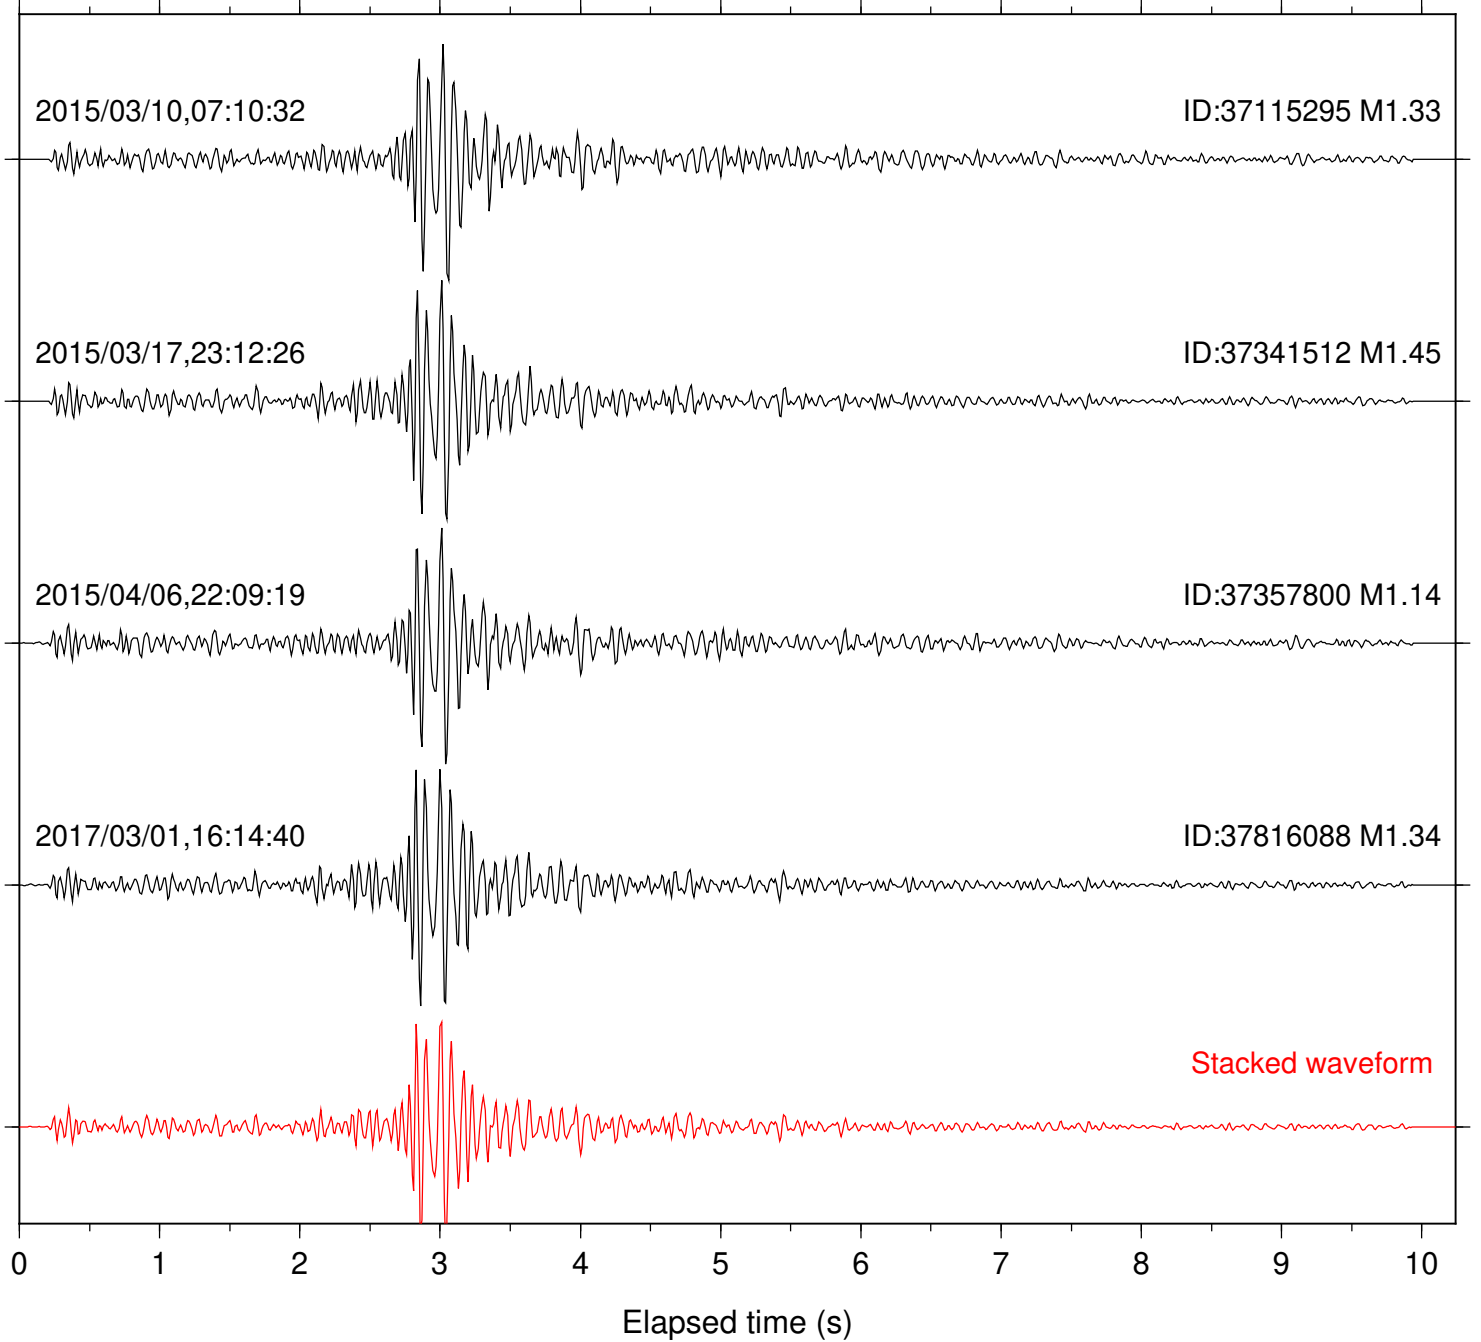

Station: B081 Com: EHZ

Focal depth: 7.85 km

Station: B082 Com: EHZ

Focal depth: 7.85 km

Station: B084 Com: EHZ

Focal depth: 7.85 km

Station: B086 Com: EHZ

Focal depth: 7.85 km

Station: B088 Com: EHZ

Focal depth: 7.85 km

Station: B093 Com: EHZ

Focal depth: 7.85 km

Station: BZN Com: HHZ

Focal depth: 7.89 km

Station: CRY Com: HHZ

Focal depth: 7.89 km

Station: KNW Com: HHZ

Focal depth: 7.89 km

Station: PLM Com: HHZ

Focal depth: 7.89 km

Station: RDM Com: HHZ

Focal depth: 7.89 km

Station: SND Com: HHZ

Focal depth: 8.02 km

Station: TOR Com: HHZ

Focal depth: 7.85 km