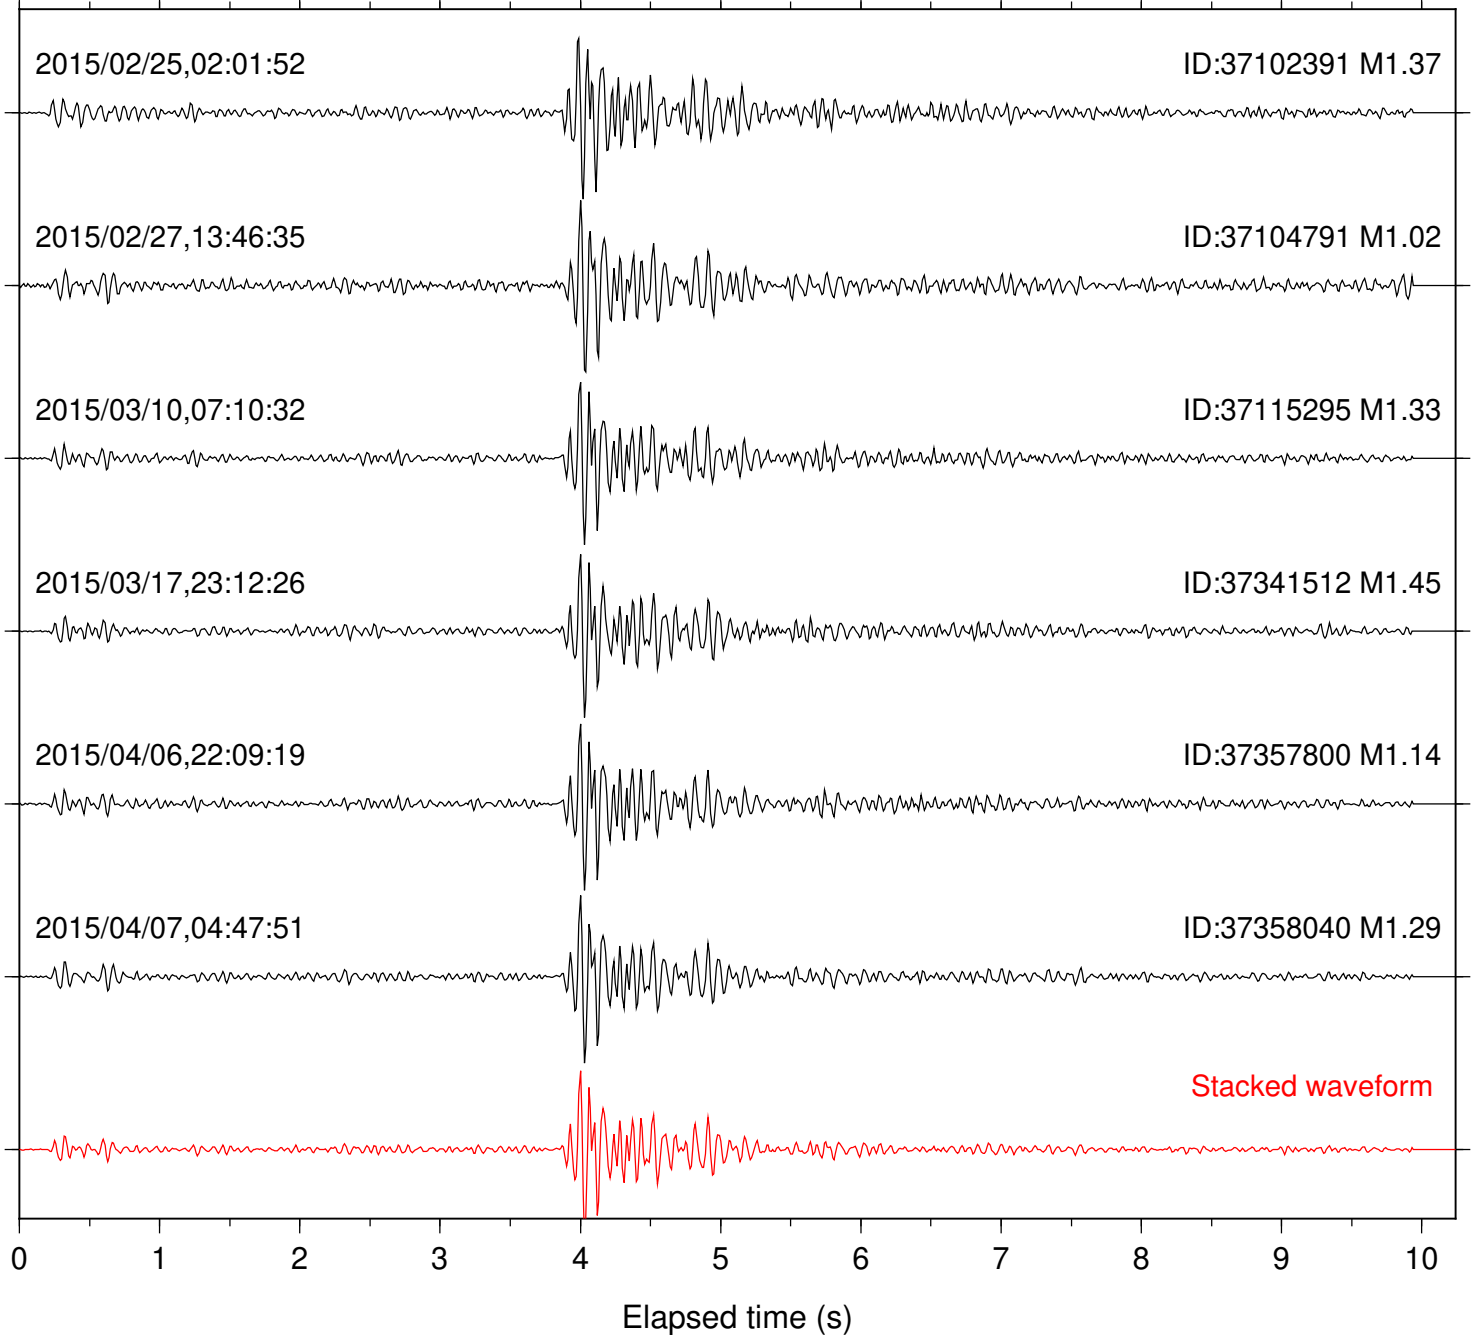

Station: B081 Com: EHZ

Focal depth: 7.85 km

Station: B082 Com: EHZ

Focal depth: 7.85 km

Station: B084 Com: EHZ

Focal depth: 7.85 km

Station: B086 Com: EHZ

Focal depth: 7.85 km

Station: B088 Com: EHZ

Focal depth: 7.85 km

Station: B093 Com: EHZ

Focal depth: 7.85 km

Station: BZN Com: HHZ

Focal depth: 7.89 km

Station: CRY Com: HHZ

Focal depth: 7.89 km

Station: KNW Com: HHZ

Focal depth: 7.89 km

Station: PLM Com: HHZ

Focal depth: 7.89 km

Station: RDM Com: HHZ

Focal depth: 7.89 km

Station: SND Com: HHZ

Focal depth: 8.02 km

Station: TOR Com: HHZ

Focal depth: 7.85 km