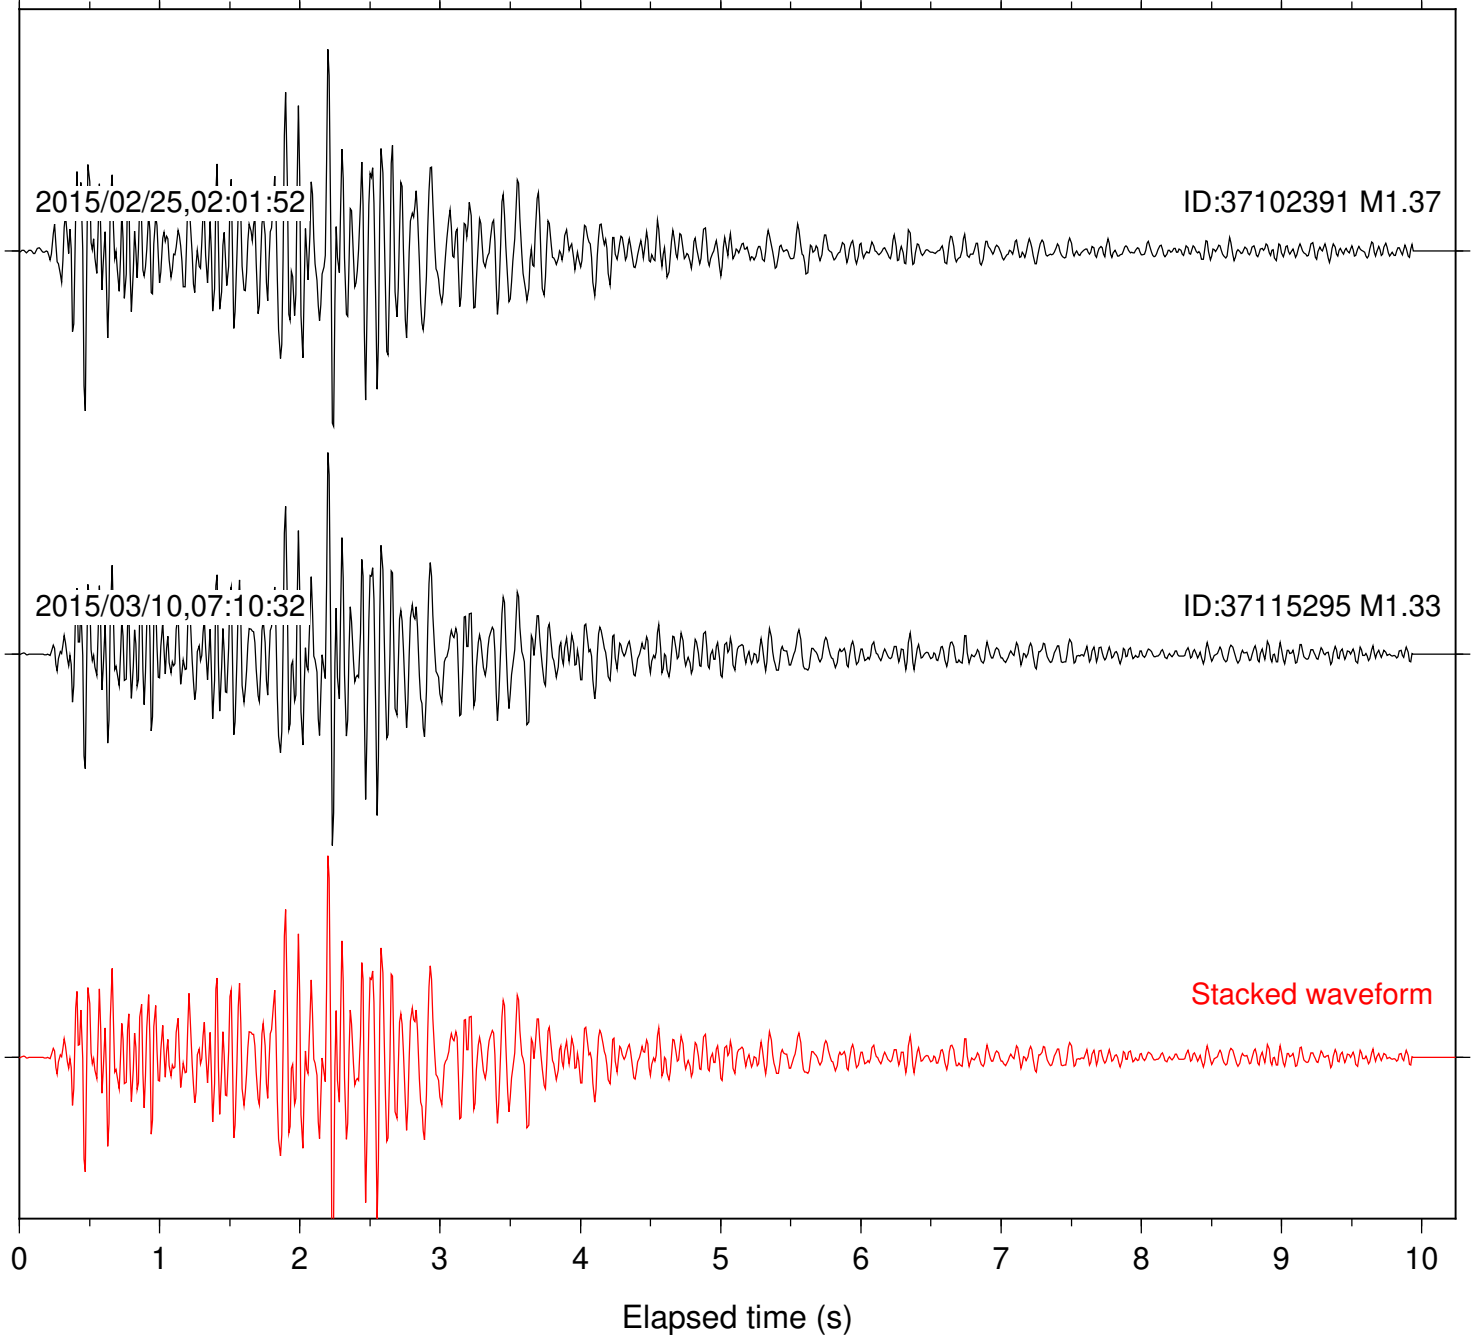

Station: B081 Com: EHZ

Focal depth: 7.85 km

Station: B082 Com: EHZ

Focal depth: 7.85 km

Station: B084 Com: EHZ

Focal depth: 7.85 km

Station: B086 Com: EHZ

Focal depth: 7.85 km

Station: B088 Com: EHZ

Focal depth: 7.85 km

Station: B093 Com: EHZ

Focal depth: 7.85 km

Station: BZN Com: HHZ

Focal depth: 7.89 km

Station: CRY Com: HHZ

Focal depth: 7.89 km

Station: KNW Com: HHZ

Focal depth: 7.89 km

Station: PLM Com: HHZ

Focal depth: 7.89 km

Station: RDM Com: HHZ

Focal depth: 7.89 km

Station: SND Com: HHZ

Focal depth: 8.02 km

Station: TOR Com: HHZ

Focal depth: 7.85 km