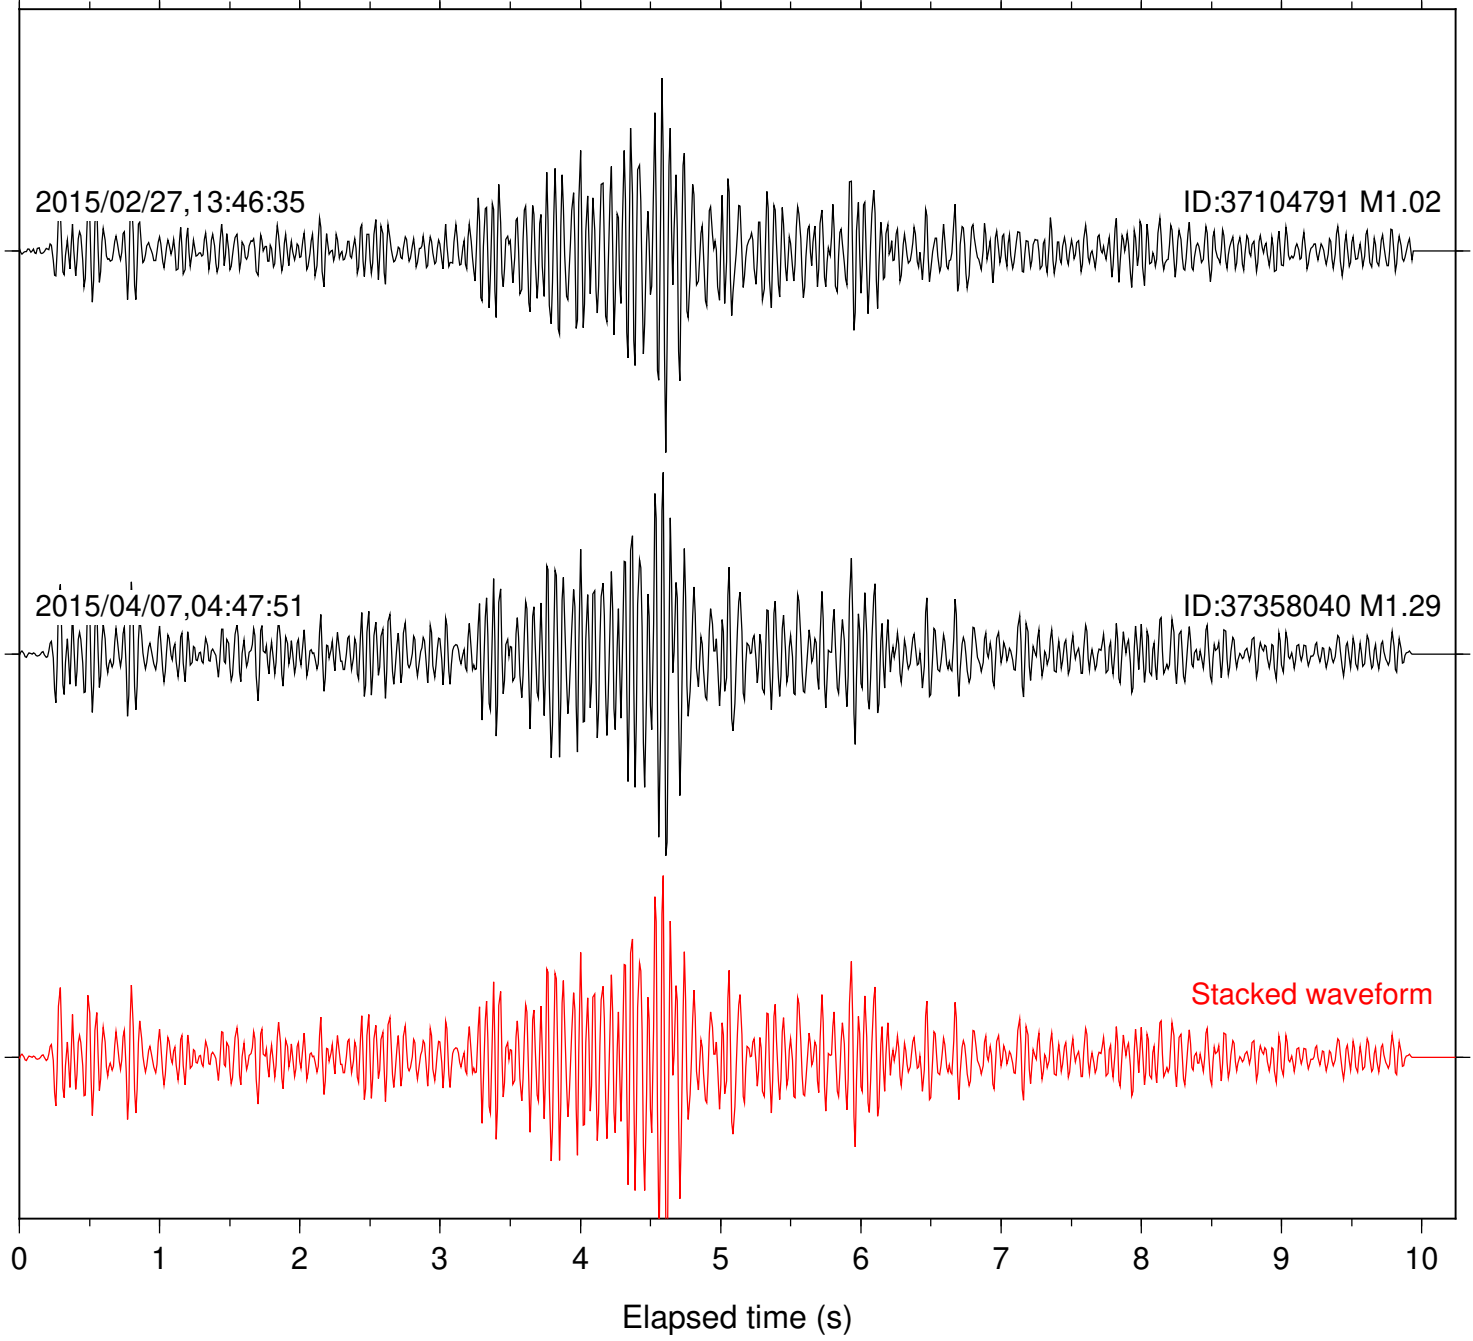

Station: B081 Com: EHZ

Focal depth: 7.85 km

Station: B082 Com: EHZ

Focal depth: 7.85 km

Station: B084 Com: EHZ

Focal depth: 7.85 km

Station: B086 Com: EHZ

Focal depth: 7.85 km

Station: B088 Com: EHZ

Focal depth: 7.85 km

Station: B093 Com: EHZ

Focal depth: 7.85 km

Station: BZN Com: HHZ

Focal depth: 7.89 km

Station: CRY Com: HHZ

Focal depth: 7.89 km

Station: KNW Com: HHZ

Focal depth: 7.89 km

Station: PLM Com: HHZ

Focal depth: 7.89 km

Station: RDM Com: HHZ

Focal depth: 7.89 km

Station: SND Com: HHZ

Focal depth: 8.02 km

Station: TOR Com: HHZ

Focal depth: 7.85 km