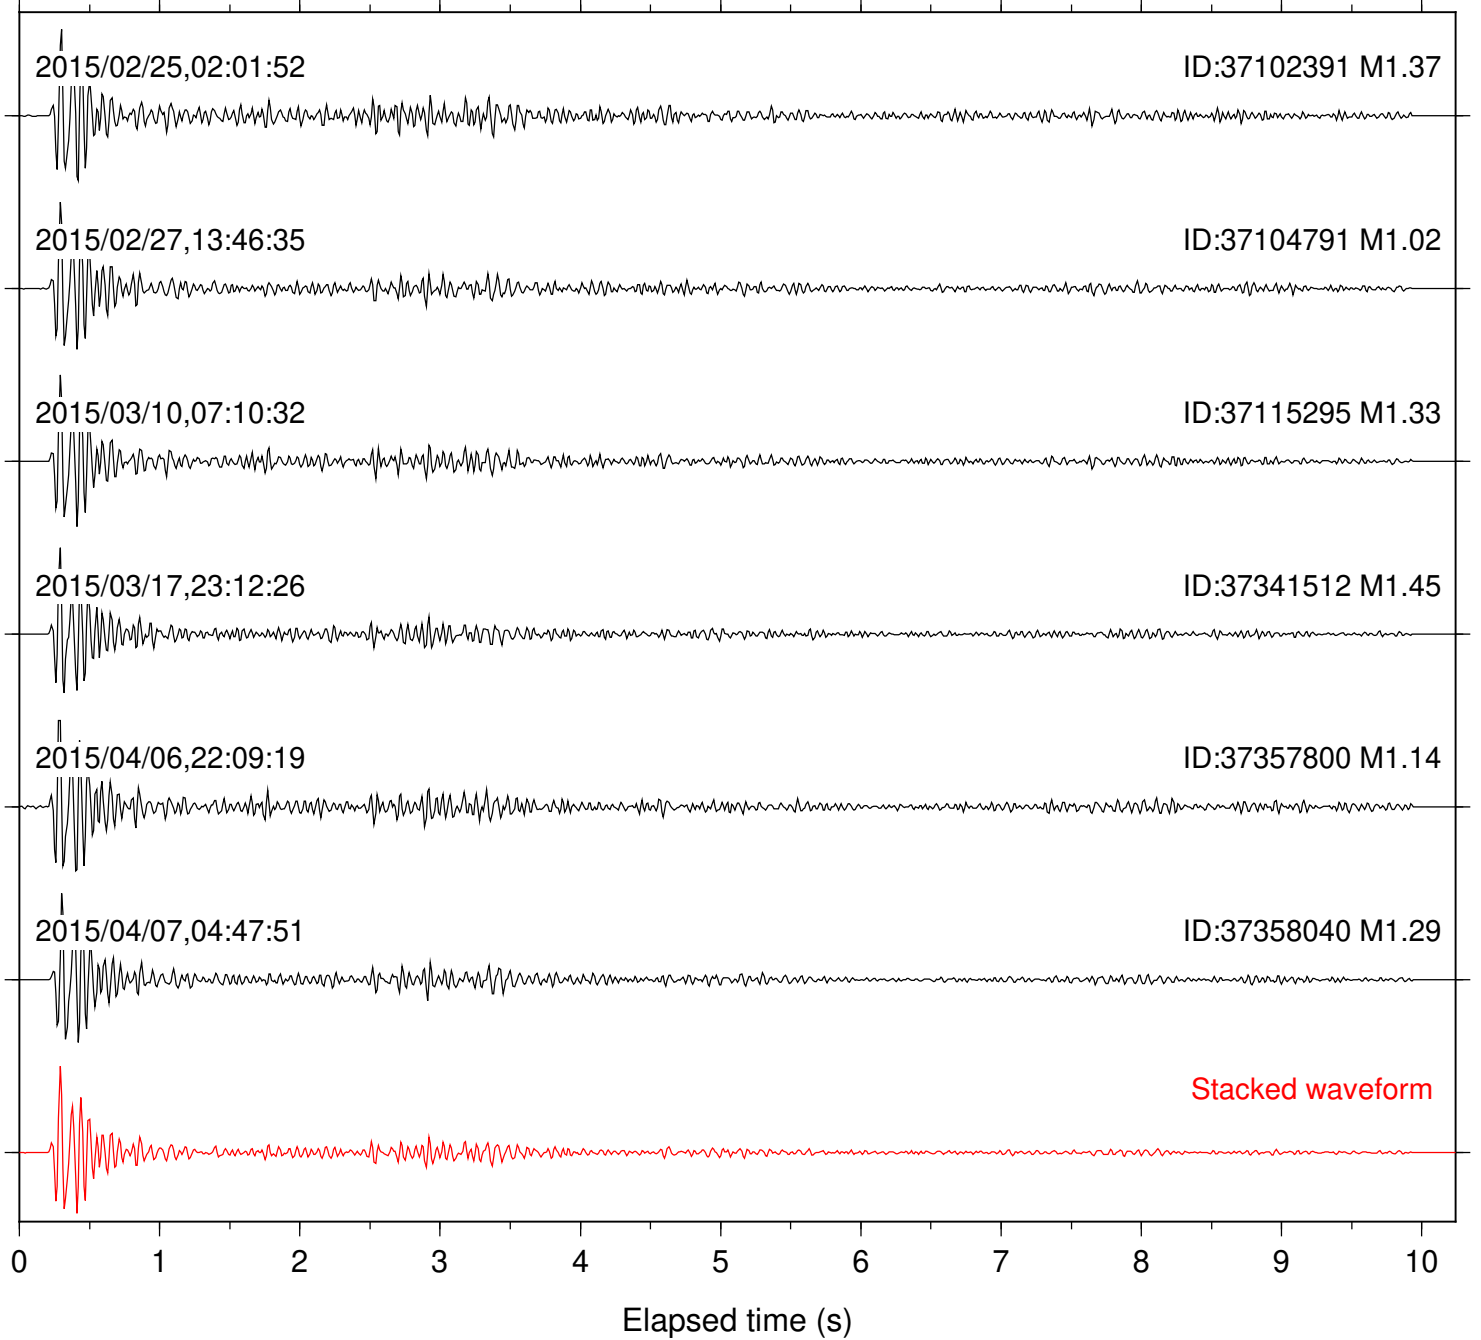

Station: B081 Com: EHZ

Focal depth: 7.85 km

Station: B082 Com: EHZ

Focal depth: 7.85 km

Station: B084 Com: EHZ

Focal depth: 7.85 km

Station: B086 Com: EHZ

Focal depth: 7.85 km

Station: B088 Com: EHZ

Focal depth: 7.85 km

Station: B093 Com: EHZ

Focal depth: 7.85 km

Station: BZN Com: HHZ

Focal depth: 7.89 km

Station: CRY Com: HHZ

Focal depth: 7.89 km

Station: KNW Com: HHZ

Focal depth: 7.89 km

Station: PLM Com: HHZ

Focal depth: 7.89 km

Station: RDM Com: HHZ

Focal depth: 7.89 km

Station: SND Com: HHZ

Focal depth: 8.02 km

Station: TOR Com: HHZ

Focal depth: 7.85 km