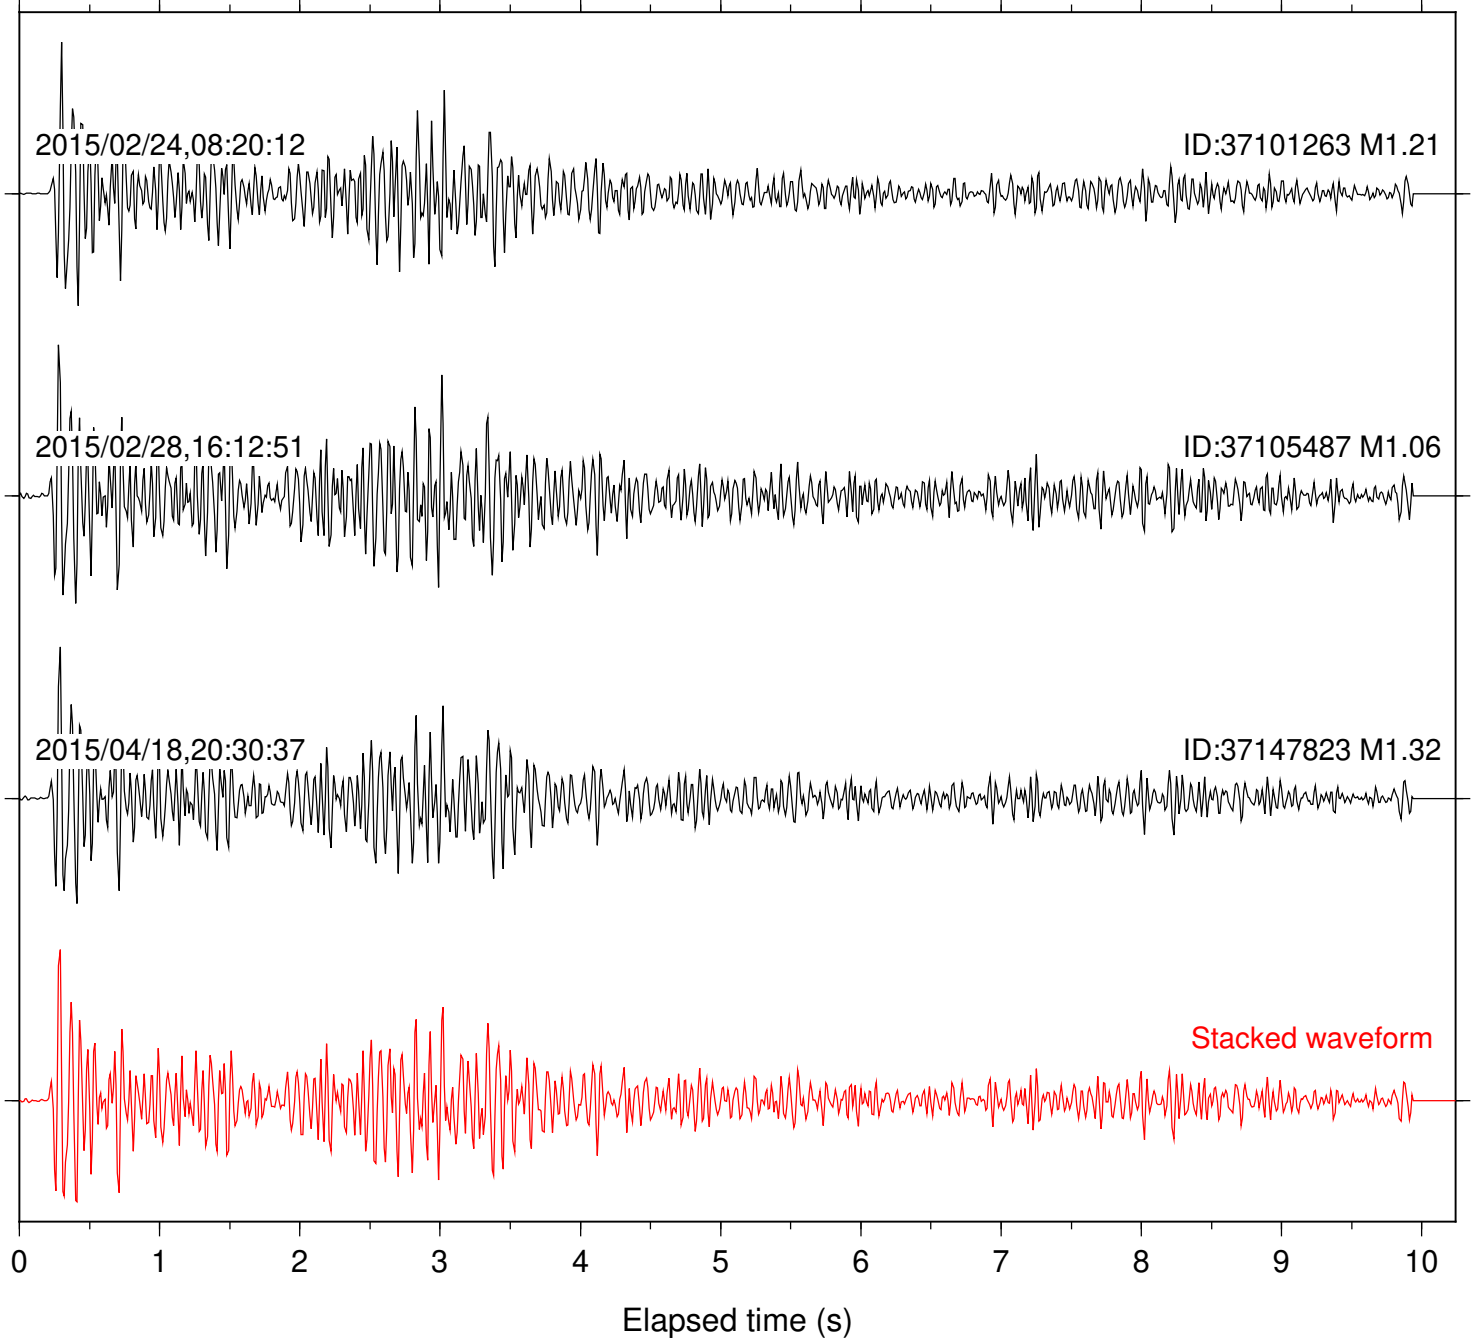

Station: B087 Com: EHZ

Focal depth: 8.12 km

Station: B088 Com: EHZ

Focal depth: 8.05 km

Station: B093 Com: EHZ

Focal depth: 8.05 km

Station: B946 Com: EHZ

Focal depth: 8.05 km

Station: BZN Com: HHZ

Focal depth: 8.12 km

Station: CRY Com: HHZ

Focal depth: 8.12 km

Station: DNR Com: HHZ

Focal depth: 8.12 km

Station: FRD Com: HHZ

Focal depth: 8.12 km

Station: PLM Com: HHZ

Focal depth: 8.05 km

Station: PMD Com: HHZ

Focal depth: 8.12 km

Station: RDM Com: HHZ

Focal depth: 8.12 km

Station: RRSP Com: HHZ

Focal depth: 8.12 km

Station: SND Com: HHZ

Focal depth: 8.12 km

Station: TOR Com: HHZ

Focal depth: 8.12 km