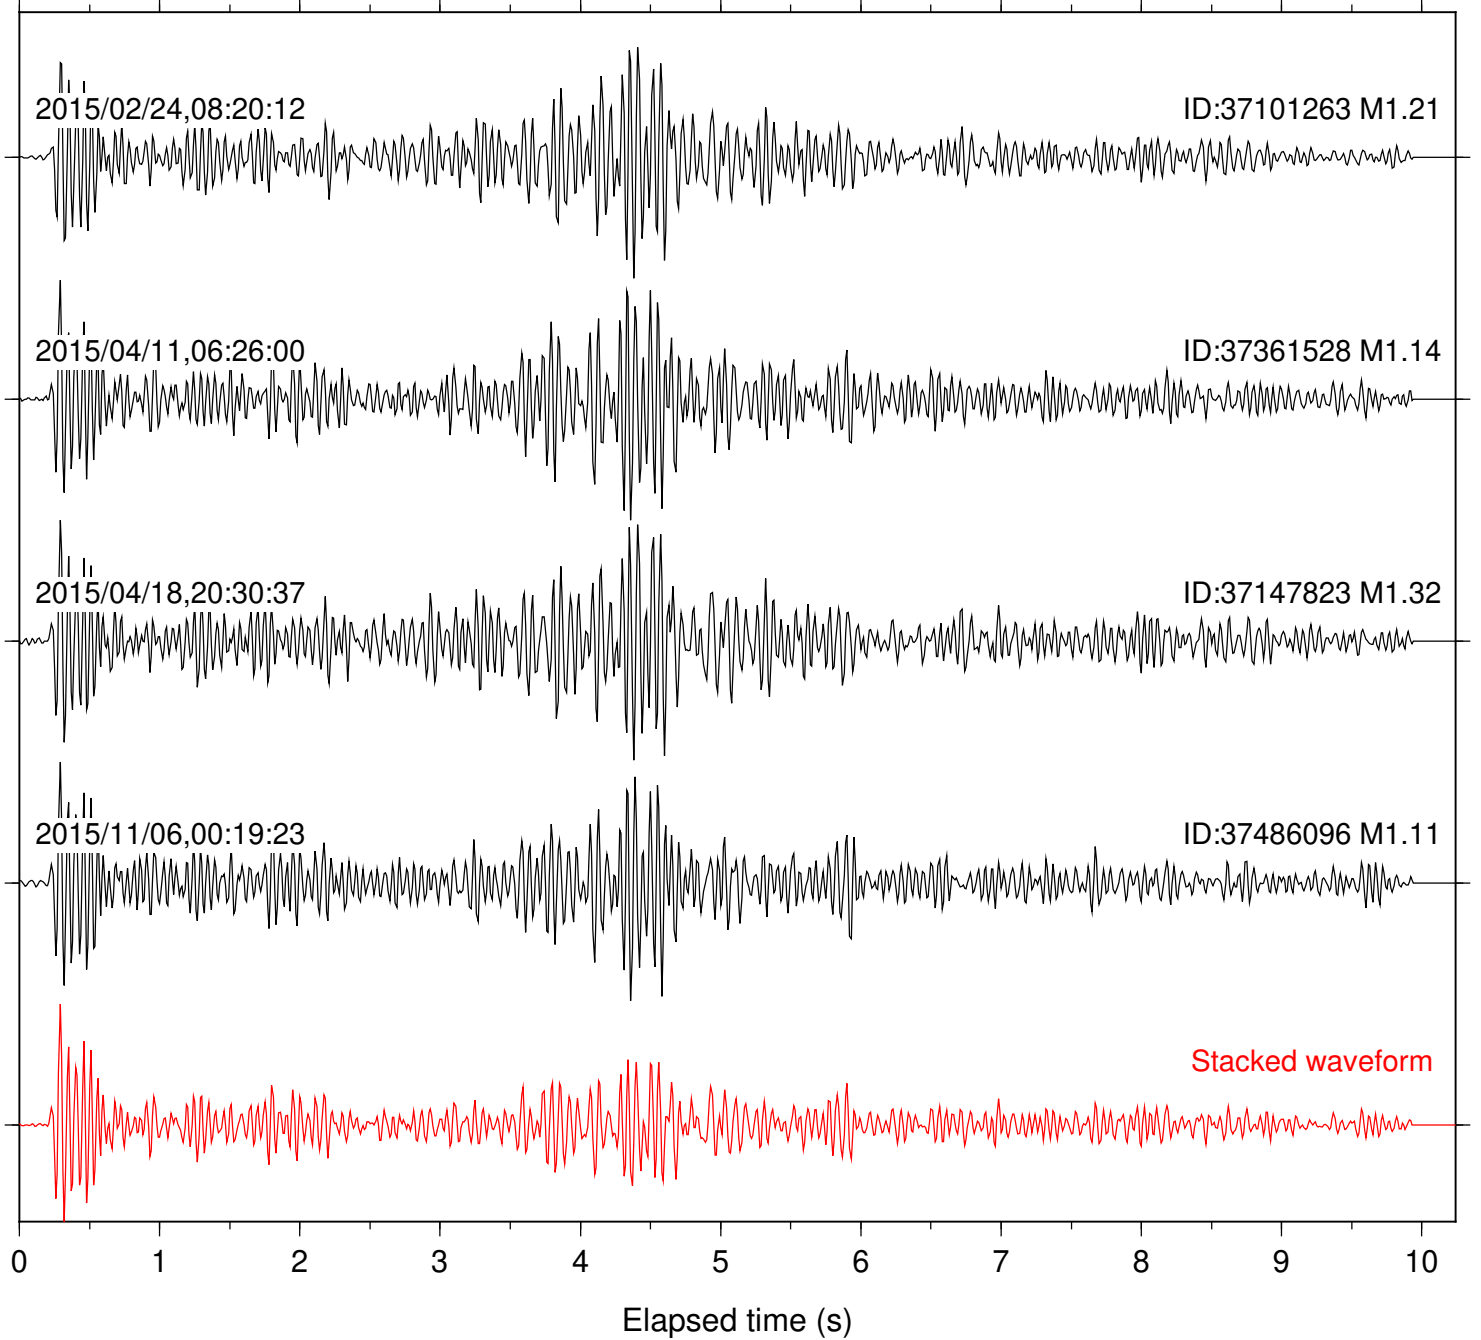

Station: BZN Com: HHZ

Focal depth: 8.12 km

Station: CRY Com: HHZ

Focal depth: 8.12 km

Station: DNR Com: HHZ

Focal depth: 8.12 km

Station: FRD Com: HHZ

Focal depth: 8.12 km

Station: KNW Com: HHZ

Focal depth: 8.00 km

Station: LKH Com: HHZ

Focal depth: 8.12 km

Station: LVA2 Com: HHZ

Focal depth: 8.12 km

Station: PFO Com: HHZ

Focal depth: 8.11 km

Station: PLM Com: HHZ

Focal depth: 8.05 km

Station: PMD Com: HHZ

Focal depth: 8.12 km

Station: RDM Com: HHZ

Focal depth: 8.12 km

Station: RRSP Com: HHZ

Focal depth: 8.12 km

Station: SND Com: HHZ

Focal depth: 8.12 km

Station: TOR Com: HHZ

Focal depth: 8.12 km