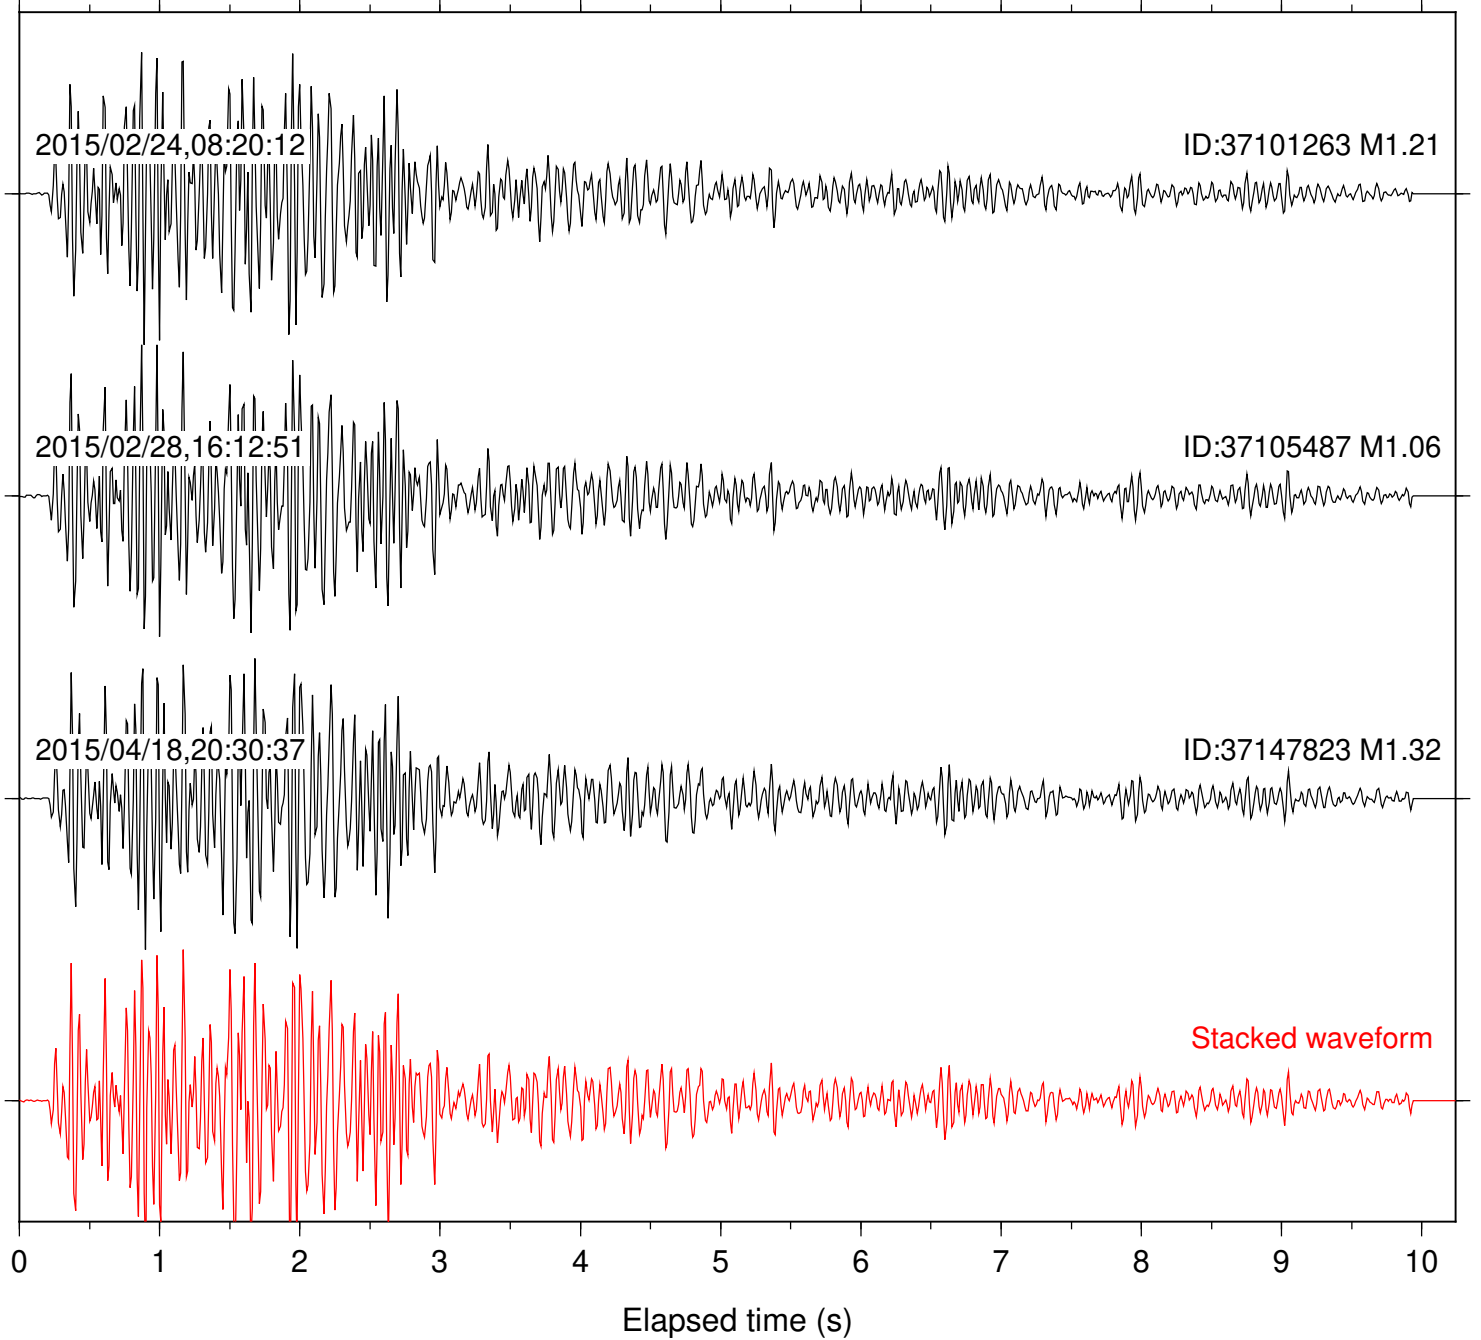

Station: B081 Com: EHZ

Focal depth: 8.11 km

Station: B082 Com: EHZ

Focal depth: 8.12 km

Station: B084 Com: EHZ

Focal depth: 8.11 km

Station: B086 Com: EHZ

Focal depth: 8.11 km

Station: B087 Com: EHZ

Focal depth: 8.12 km

Station: B088 Com: EHZ

Focal depth: 8.05 km

Station: B093 Com: EHZ

Focal depth: 8.05 km

Station: B946 Com: EHZ

Focal depth: 8.05 km

Station: PLM Com: HHZ

Focal depth: 8.05 km

Station: PMD Com: HHZ

Focal depth: 8.12 km

Station: RDM Com: HHZ

Focal depth: 8.12 km

Station: RRSP Com: HHZ

Focal depth: 8.12 km

Station: SND Com: HHZ

Focal depth: 8.12 km

Station: TOR Com: HHZ

Focal depth: 8.12 km