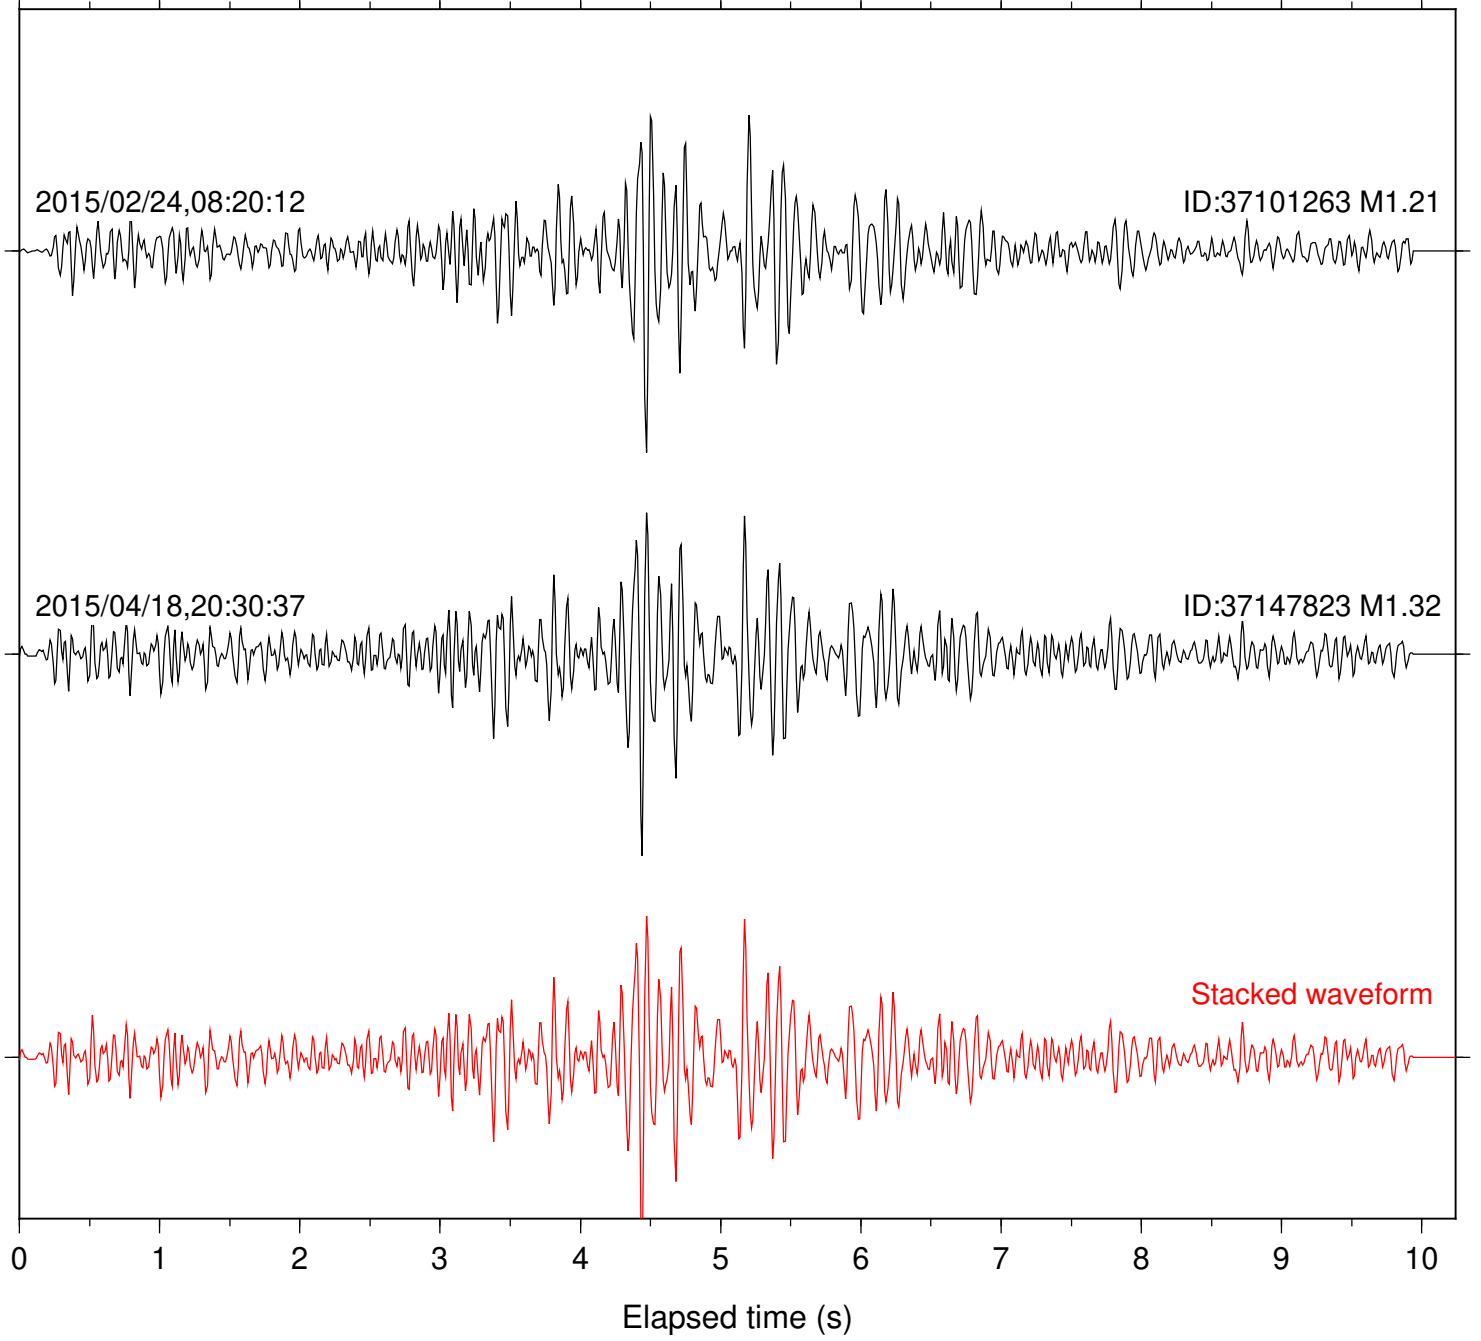

Station: BZN Com: HHZ

Focal depth: 8.12 km

Station: CRY Com: HHZ

Focal depth: 8.12 km

Station: DNR Com: HHZ

Focal depth: 8.12 km

Station: FRD Com: HHZ

Focal depth: 8.12 km

Station: KNW Com: HHZ

Focal depth: 8.00 km

Station: LKH Com: HHZ

Focal depth: 8.12 km

Station: LVA2 Com: HHZ

Focal depth: 8.12 km

Station: PFO Com: HHZ

Focal depth: 8.11 km

Station: PLM Com: HHZ

Focal depth: 8.05 km

Station: PMD Com: HHZ

Focal depth: 8.12 km

Station: RDM Com: HHZ

Focal depth: 8.12 km

Station: RRSP Com: HHZ

Focal depth: 8.12 km

Station: SND Com: HHZ

Focal depth: 8.12 km

Station: TOR Com: HHZ

Focal depth: 8.12 km