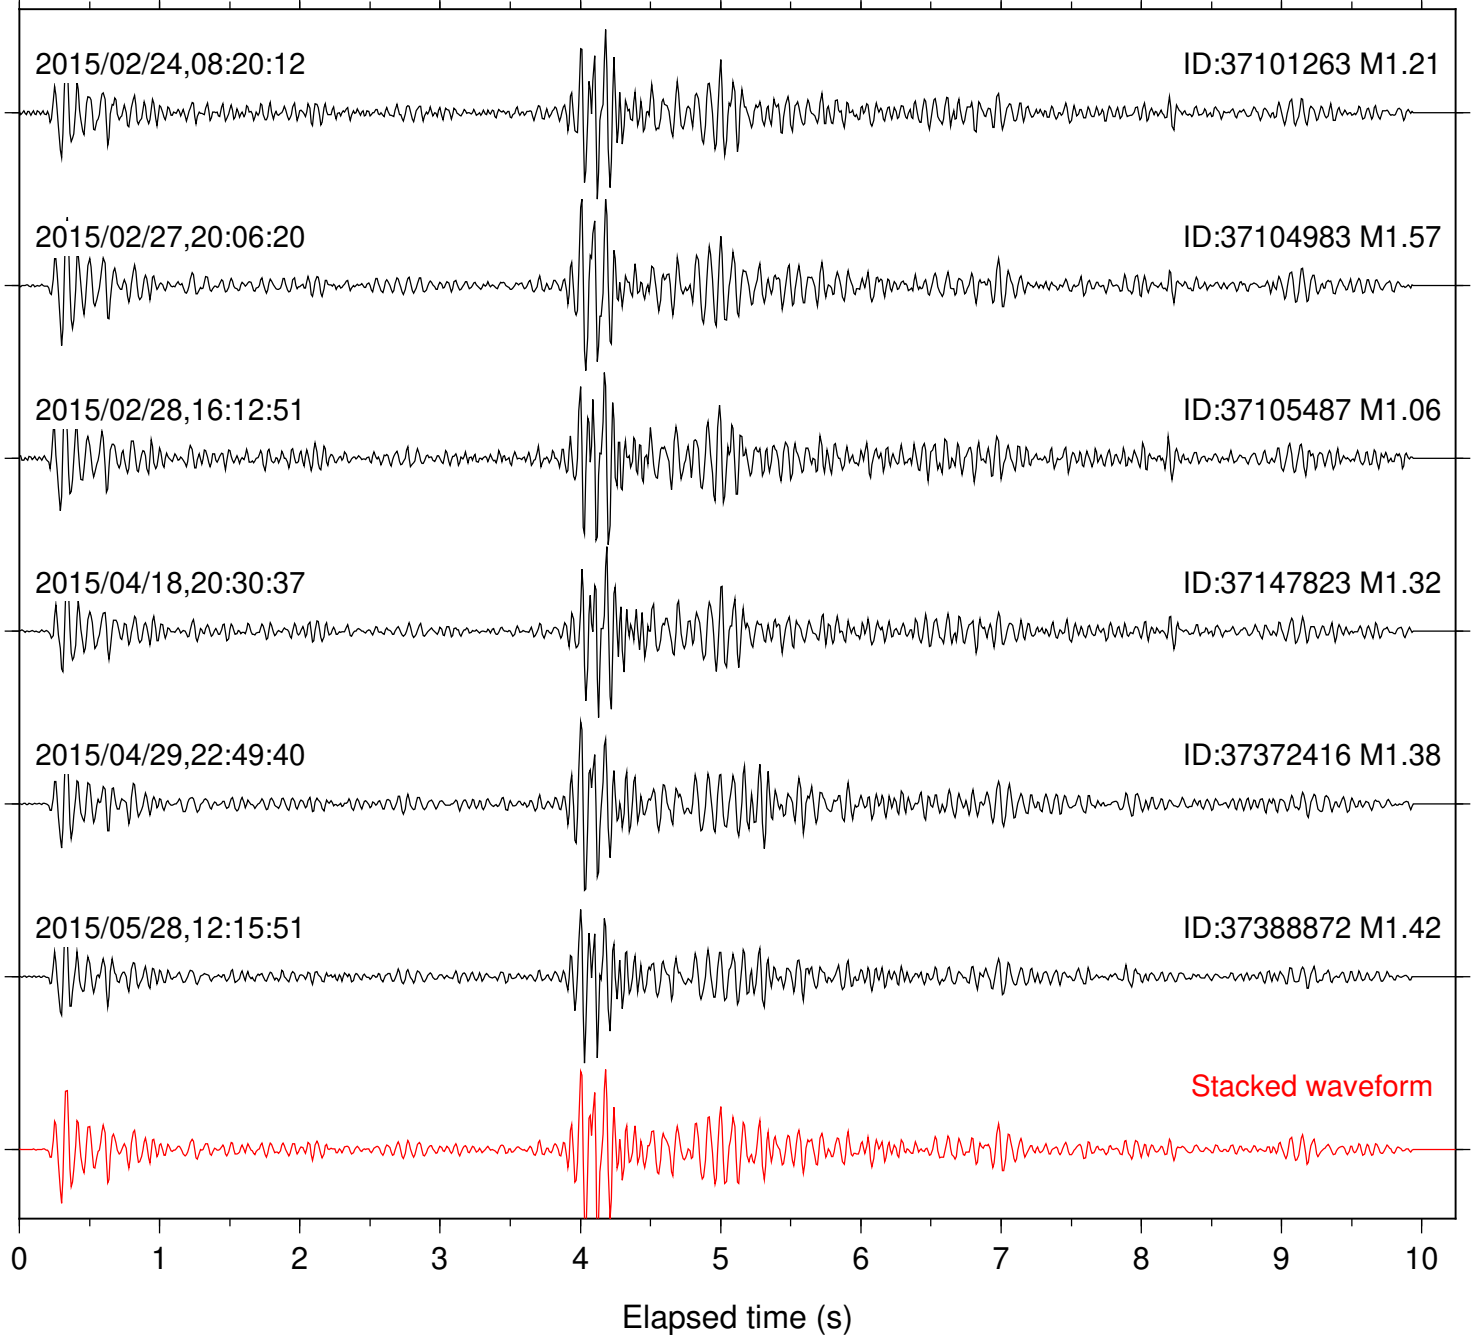

Station: BZN Com: HHZ

Focal depth: 8.12 km

Station: CRY Com: HHZ

Focal depth: 8.12 km

Station: DNR Com: HHZ

Focal depth: 8.12 km

Station: FRD Com: HHZ

Focal depth: 8.12 km

Station: KNW Com: HHZ

Focal depth: 8.00 km

Station: LKH Com: HHZ

Focal depth: 8.12 km

Station: LVA2 Com: HHZ

Focal depth: 8.12 km

Station: PFO Com: HHZ

Focal depth: 8.11 km

Station: PLM Com: HHZ

Focal depth: 8.05 km

Station: PMD Com: HHZ

Focal depth: 8.12 km

Station: RDM Com: HHZ

Focal depth: 8.12 km

Station: RRSP Com: HHZ

Focal depth: 8.12 km

Station: SND Com: HHZ

Focal depth: 8.12 km

Station: TOR Com: HHZ

Focal depth: 8.12 km