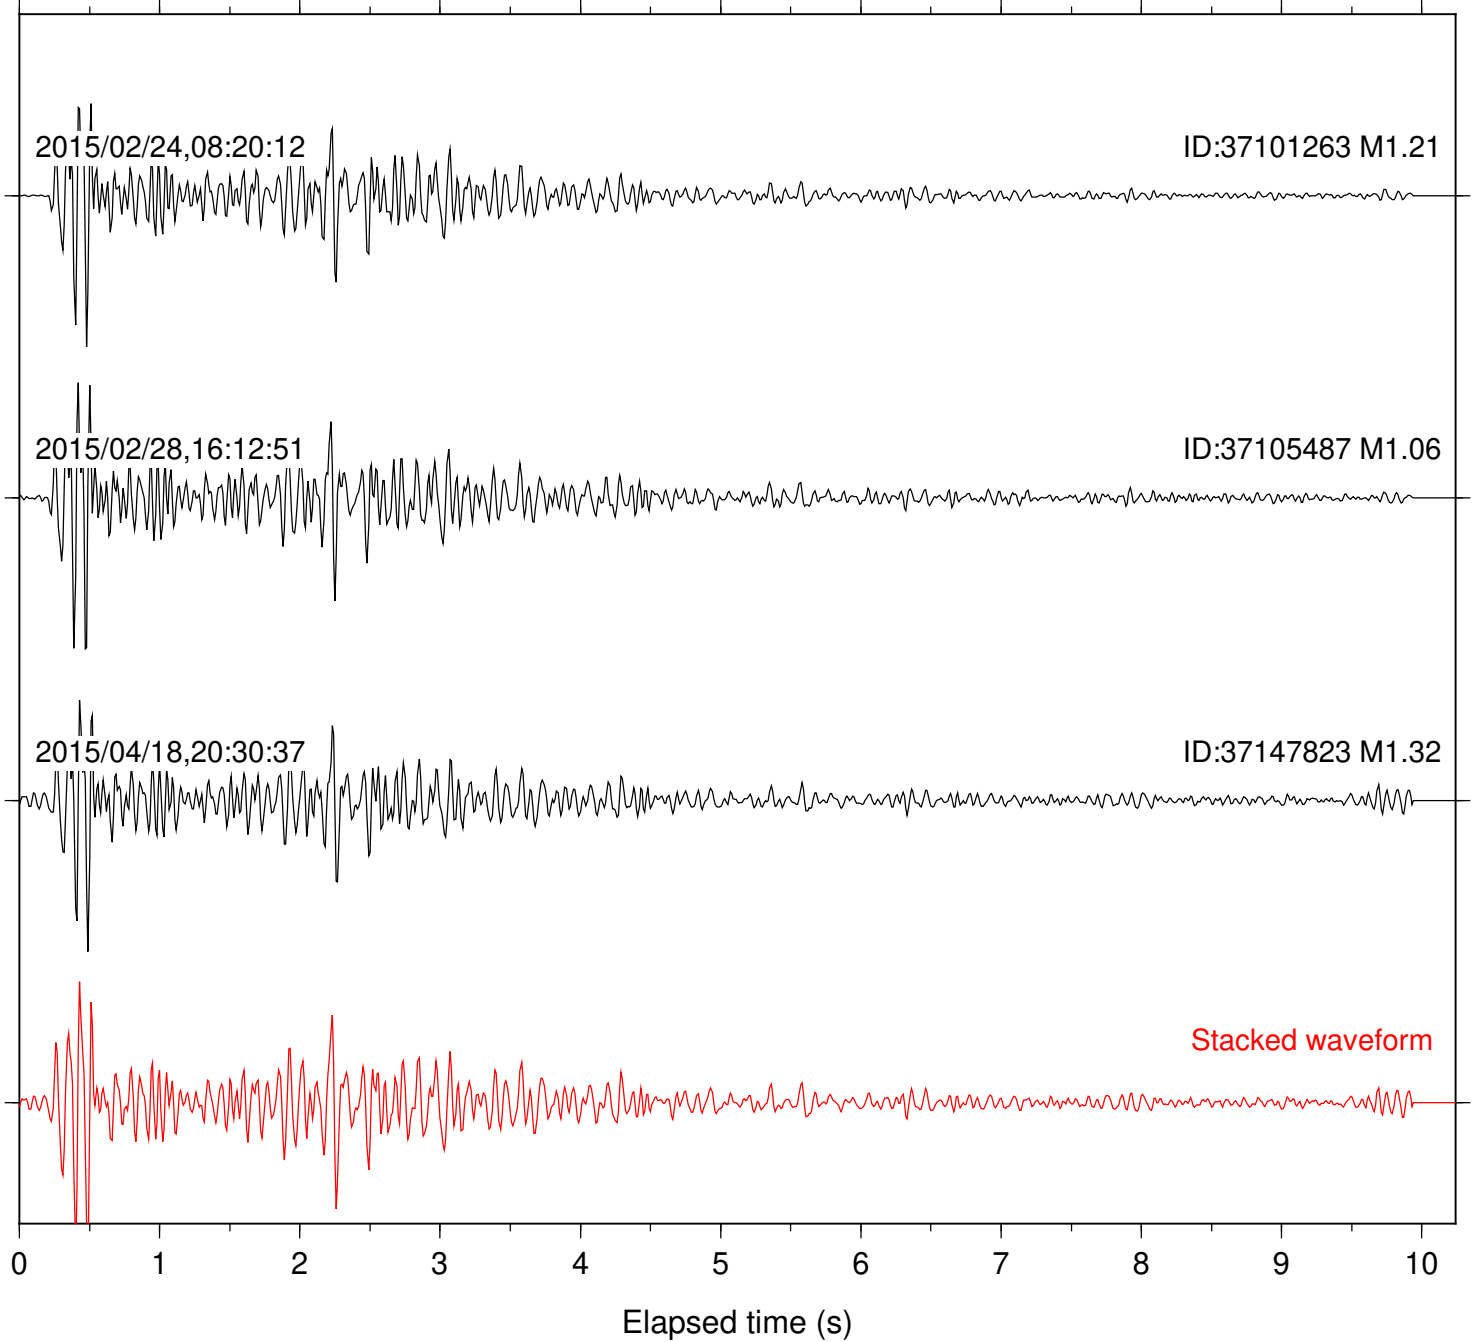

Station: BZN Com: HHZ

Focal depth: 8.12 km

Station: CRY Com: HHZ

Focal depth: 8.12 km

Station: DNR Com: HHZ

Focal depth: 8.12 km

Station: FRD Com: HHZ

Focal depth: 8.12 km

Station: KNW Com: HHZ

Focal depth: 8.00 km

Station: LKH Com: HHZ

Focal depth: 8.12 km

Station: LVA2 Com: HHZ

Focal depth: 8.12 km

Station: PFO Com: HHZ

Focal depth: 8.11 km

Station: PLM Com: HHZ

Focal depth: 8.05 km

Station: PMD Com: HHZ

Focal depth: 8.12 km

Station: RDM Com: HHZ

Focal depth: 8.12 km

Station: RRSP Com: HHZ

Focal depth: 8.12 km

Station: SND Com: HHZ

Focal depth: 8.12 km

Station: TOR Com: HHZ

Focal depth: 8.12 km