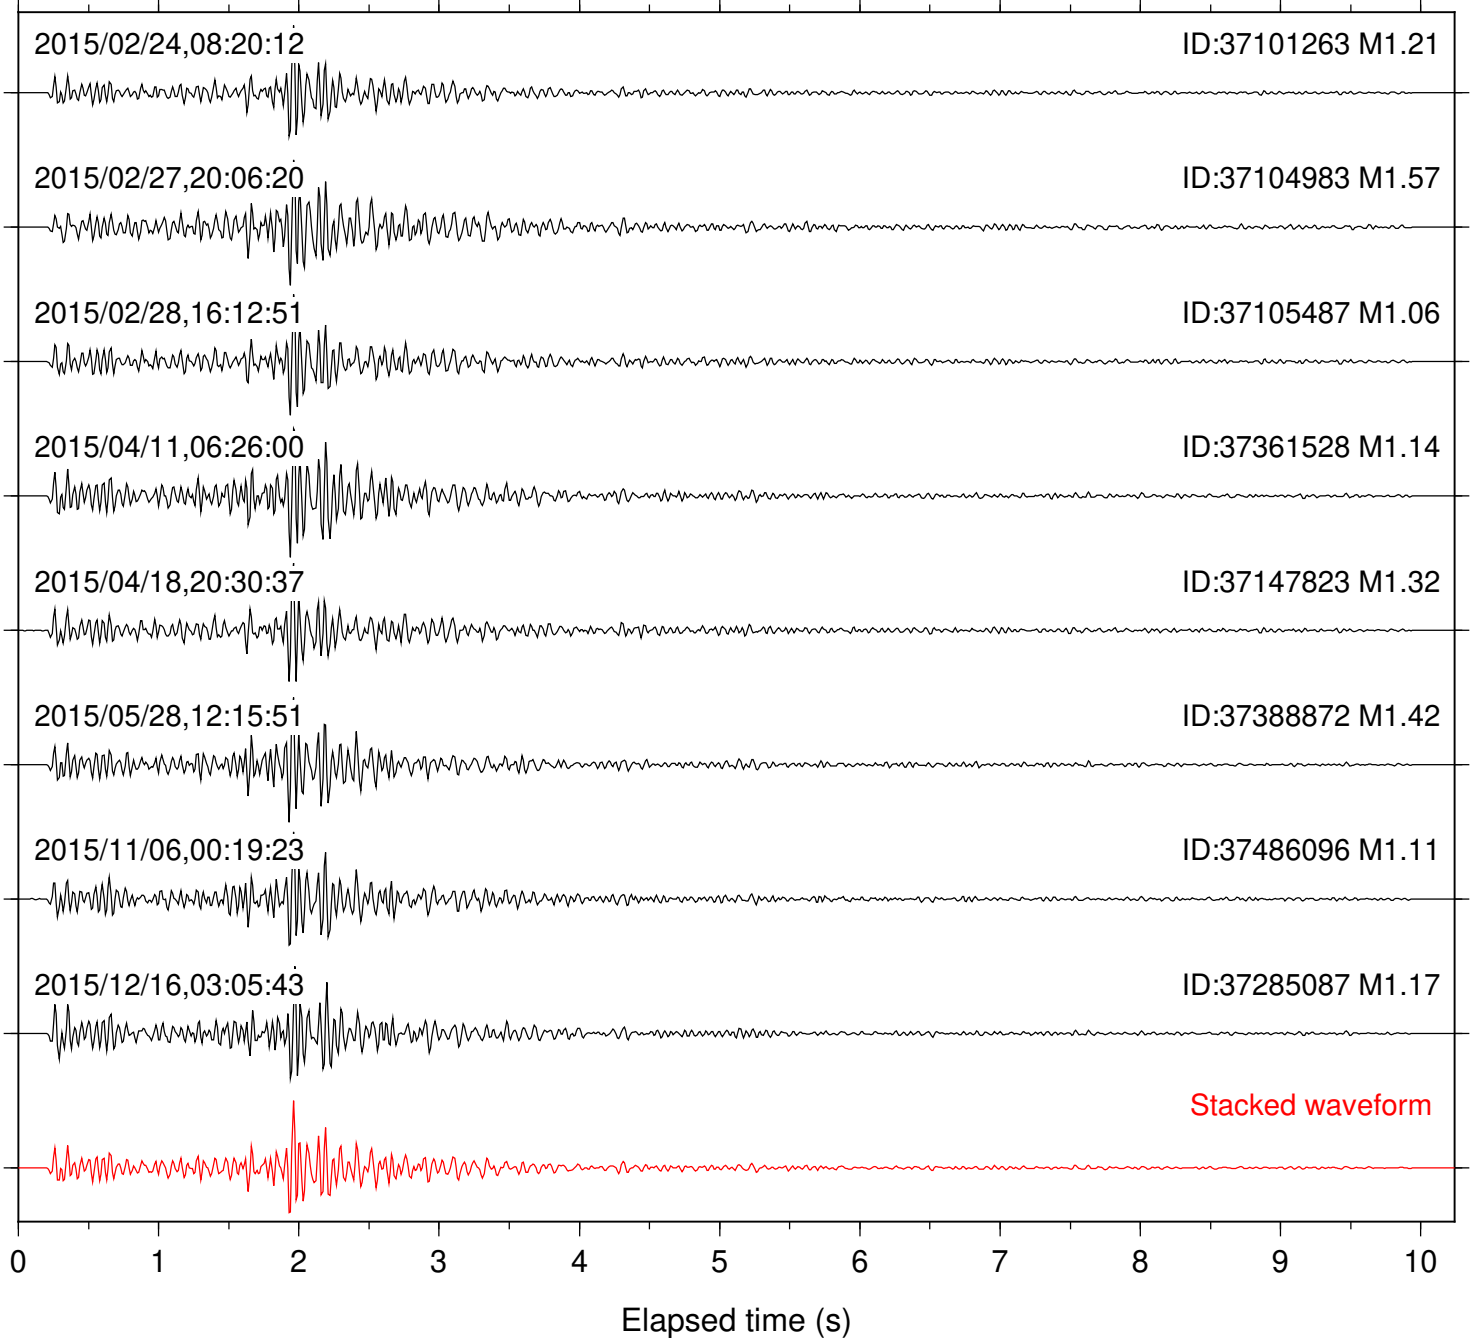

Station: B081 Com: EHZ

Focal depth: 8.11 km

Station: B082 Com: EHZ

Focal depth: 8.12 km

Station: B084 Com: EHZ

Focal depth: 8.11 km

Station: B086 Com: EHZ

Focal depth: 8.11 km

Station: B087 Com: EHZ

Focal depth: 8.12 km

Station: B088 Com: EHZ

Focal depth: 8.05 km

Station: B093 Com: EHZ

Focal depth: 8.05 km

Station: B946 Com: EHZ

Focal depth: 8.05 km

Station: KNW Com: HHZ

Focal depth: 8.00 km

Station: LKH Com: HHZ

Focal depth: 8.12 km

Station: LVA2 Com: HHZ

Focal depth: 8.12 km

Station: PFO Com: HHZ

Focal depth: 8.11 km

Station: SND Com: HHZ

Focal depth: 8.12 km

Station: TOR Com: HHZ

Focal depth: 8.12 km