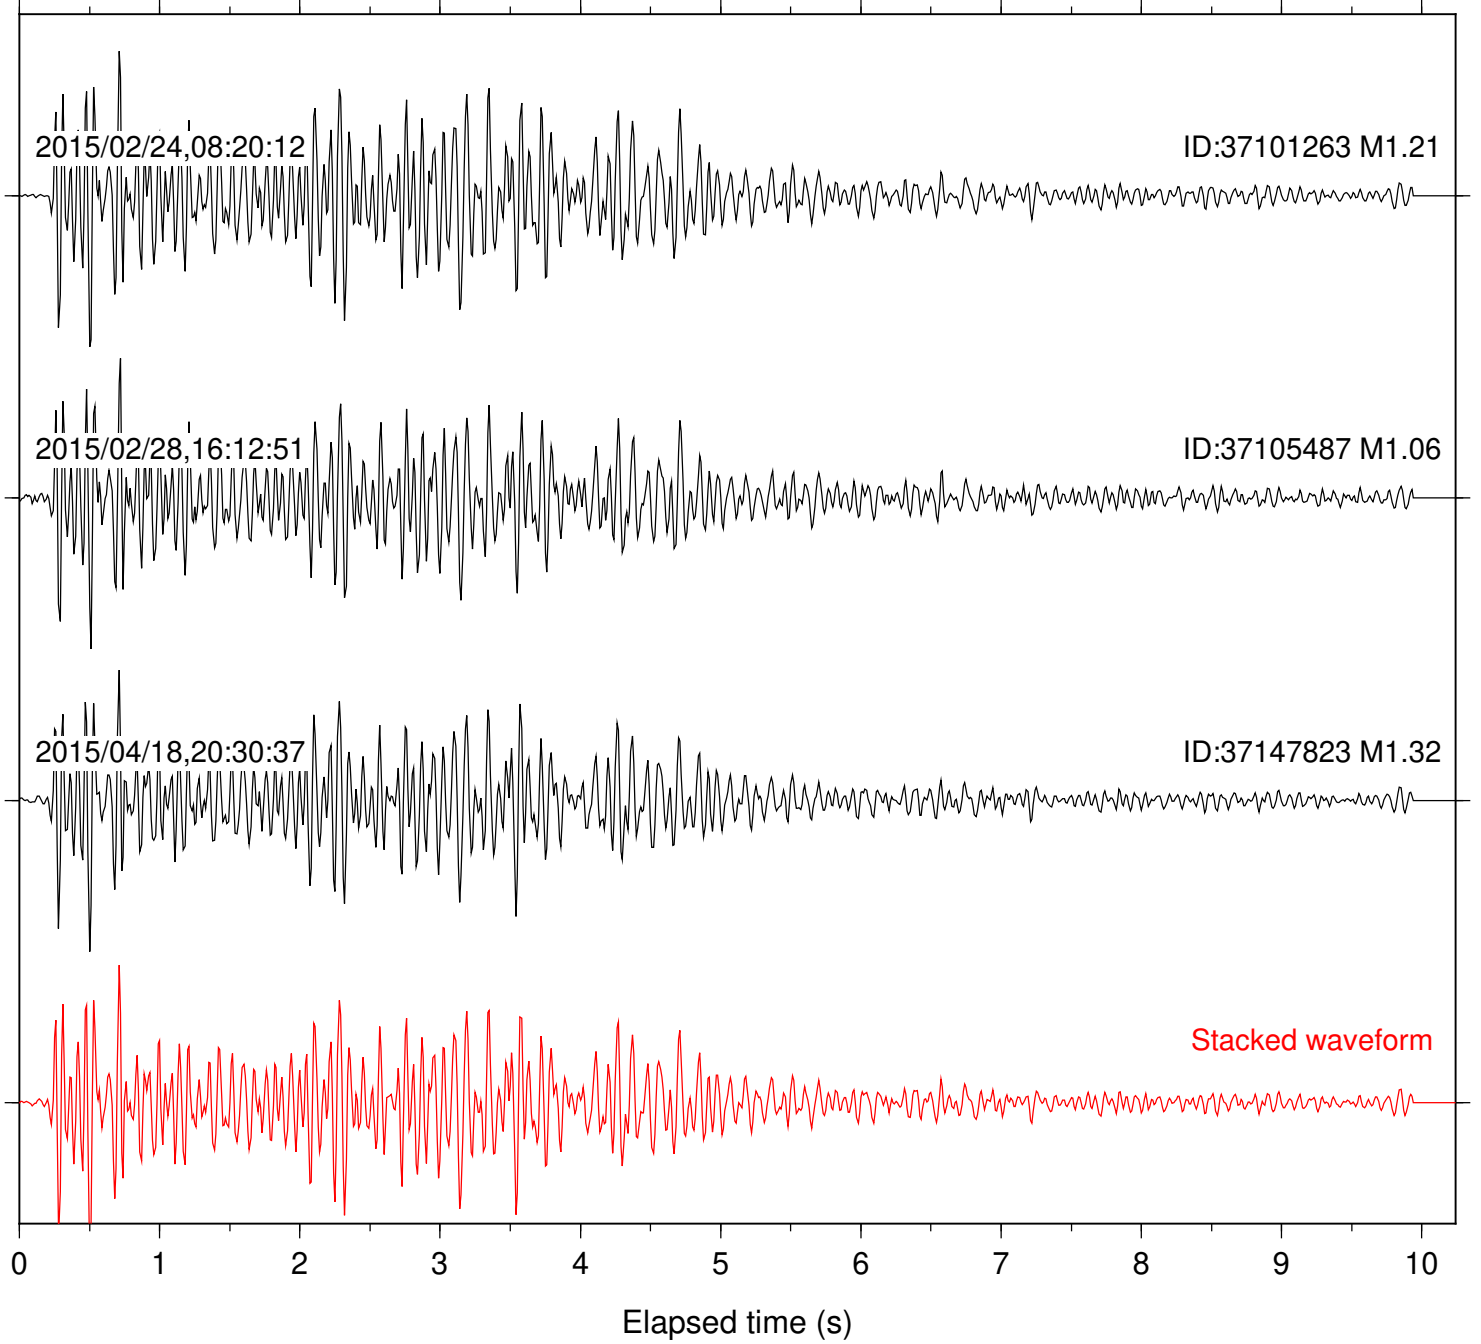

Station: BZN Com: HHZ

Focal depth: 8.12 km

Station: CRY Com: HHZ

Focal depth: 8.12 km

Station: DNR Com: HHZ

Focal depth: 8.12 km

Station: FRD Com: HHZ

Focal depth: 8.12 km

Station: KNW Com: HHZ

Focal depth: 8.00 km

Station: LKH Com: HHZ

Focal depth: 8.12 km

Station: LVA2 Com: HHZ

Focal depth: 8.12 km

Station: PFO Com: HHZ

Focal depth: 8.11 km

Station: PLM Com: HHZ

Focal depth: 8.05 km

Station: PMD Com: HHZ

Focal depth: 8.12 km

Station: RDM Com: HHZ

Focal depth: 8.12 km

Station: RRSP Com: HHZ

Focal depth: 8.12 km

Station: SND Com: HHZ

Focal depth: 8.12 km

Station: TOR Com: HHZ

Focal depth: 8.12 km