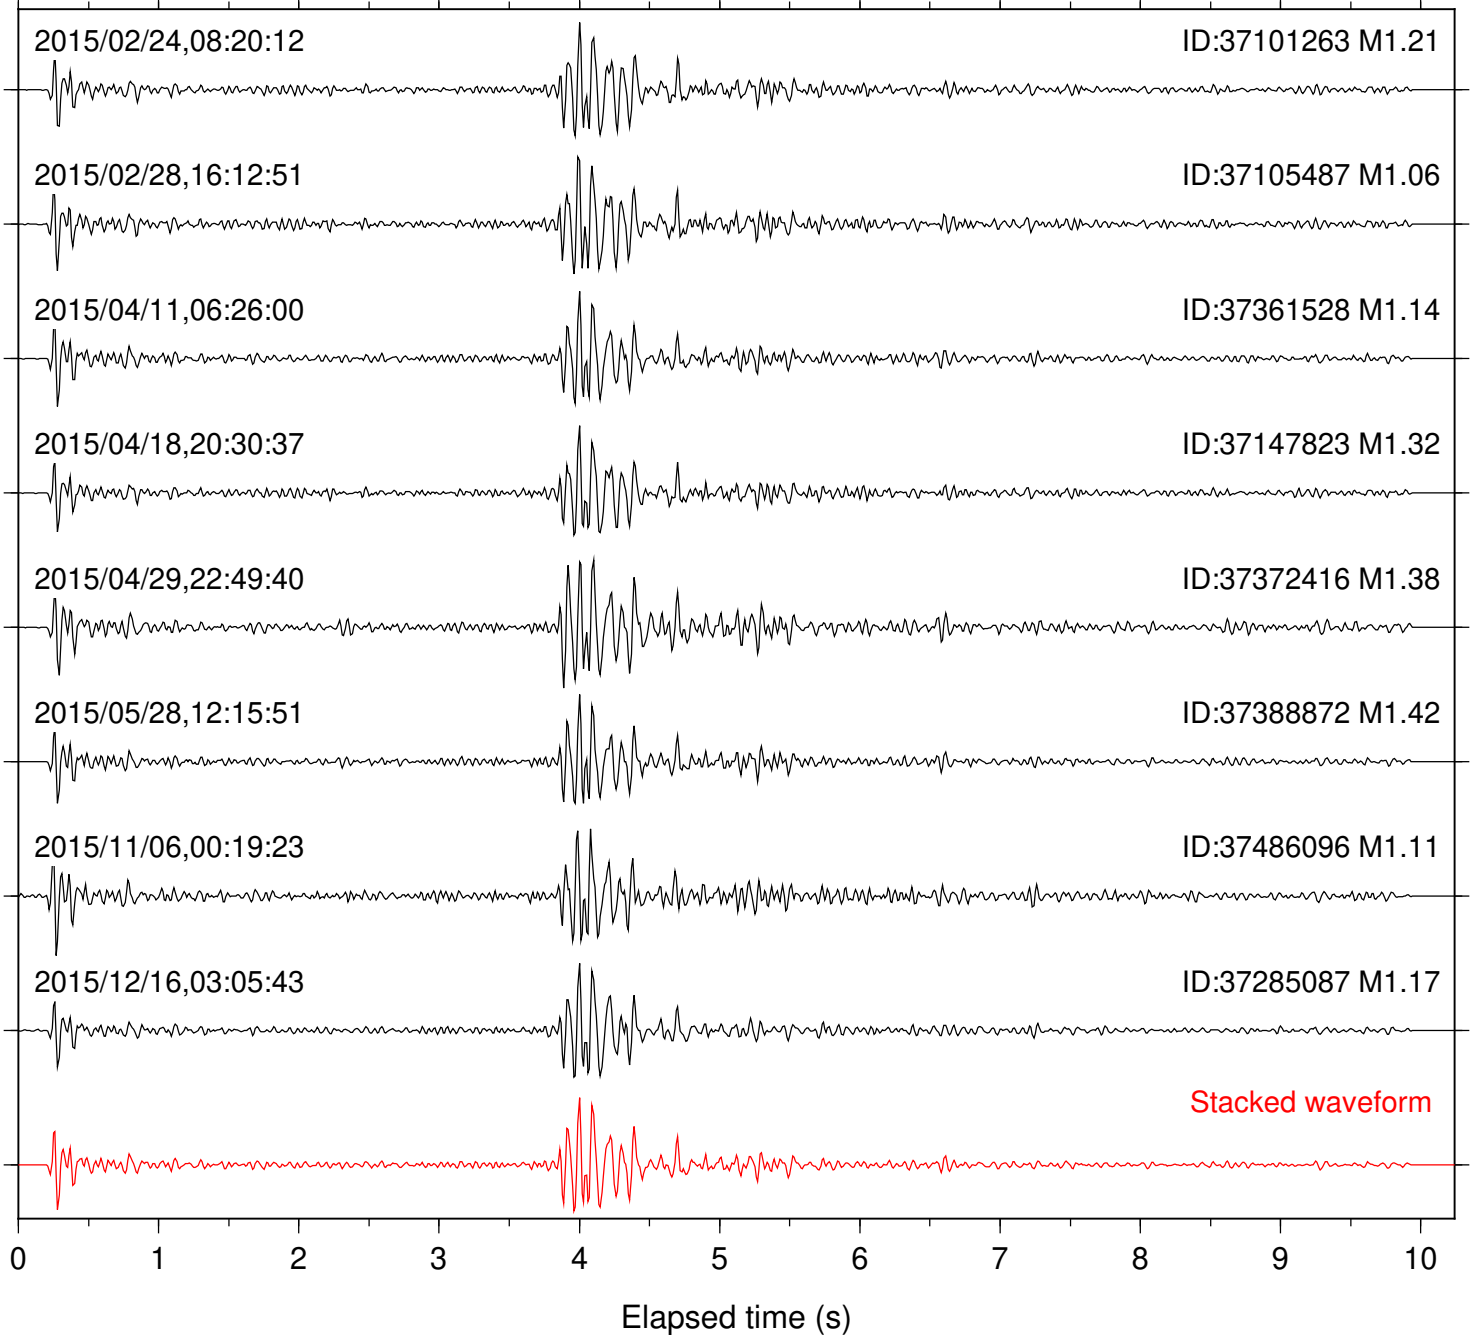

Station: B081 Com: EHZ

Focal depth: 8.11 km

Station: B082 Com: EHZ

Focal depth: 8.12 km

Station: B084 Com: EHZ

Focal depth: 8.11 km

Station: B086 Com: EHZ

Focal depth: 8.11 km

Station: B087 Com: EHZ

Focal depth: 8.12 km

Station: B088 Com: EHZ

Focal depth: 8.05 km

Station: B093 Com: EHZ

Focal depth: 8.05 km

Station: B946 Com: EHZ

Focal depth: 8.05 km

Station: KNW Com: HHZ

Focal depth: 8.00 km

Station: LKH Com: HHZ

Focal depth: 8.12 km

Station: LVA2 Com: HHZ

Focal depth: 8.12 km

Station: PFO Com: HHZ

Focal depth: 8.11 km

Station: SND Com: HHZ

Focal depth: 8.12 km

Station: TOR Com: HHZ

Focal depth: 8.12 km