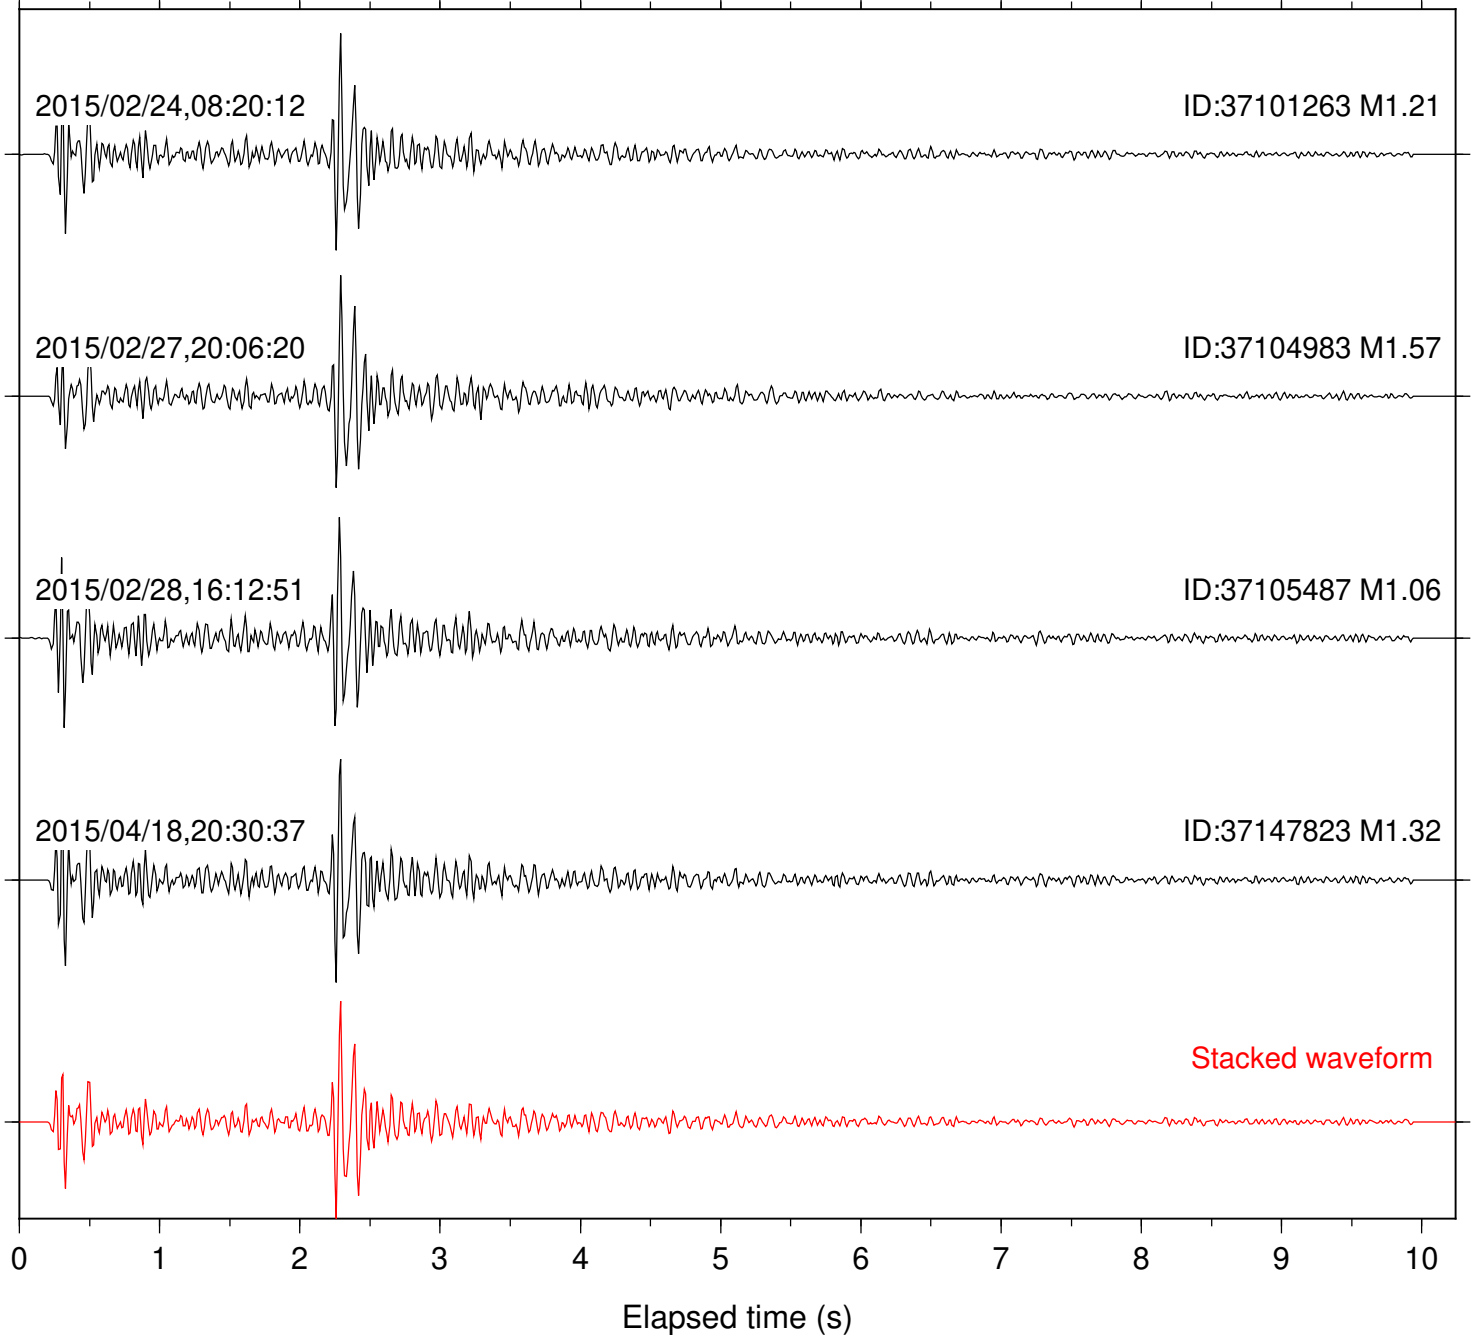

Station: B081 Com: EHZ

Focal depth: 8.11 km

Station: B082 Com: EHZ

Focal depth: 8.12 km

Station: B084 Com: EHZ

Focal depth: 8.11 km

Station: B086 Com: EHZ

Focal depth: 8.11 km

Station: B087 Com: EHZ

Focal depth: 8.12 km

Station: B088 Com: EHZ

Focal depth: 8.05 km

Station: B093 Com: EHZ

Focal depth: 8.05 km

Station: B946 Com: EHZ

Focal depth: 8.05 km

Station: KNW Com: HHZ

Focal depth: 8.00 km

Station: LKH Com: HHZ

Focal depth: 8.12 km

Station: LVA2 Com: HHZ

Focal depth: 8.12 km

Station: PFO Com: HHZ

Focal depth: 8.11 km

Station: SND Com: HHZ

Focal depth: 8.12 km

Station: TOR Com: HHZ

Focal depth: 8.12 km