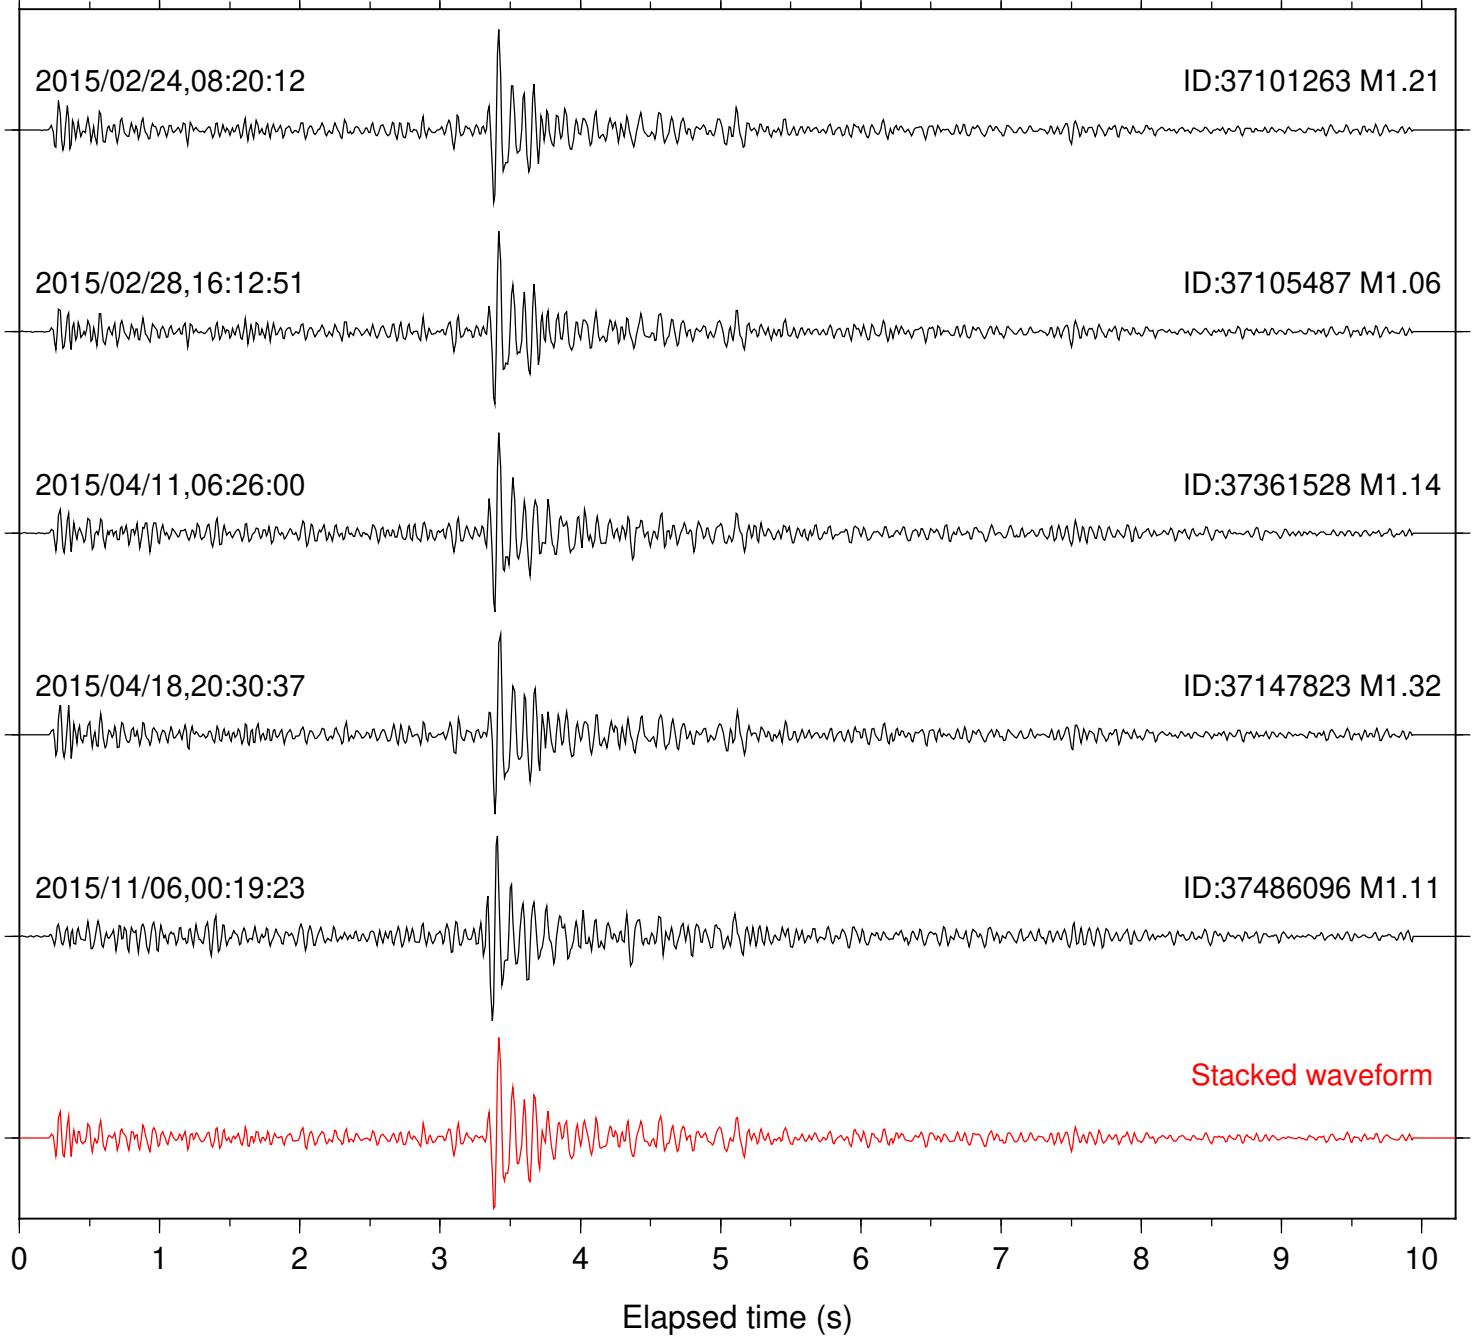

Station: B087 Com: EHZ

Focal depth: 8.12 km

Station: B088 Com: EHZ

Focal depth: 8.05 km

Station: B093 Com: EHZ

Focal depth: 8.05 km

Station: B946 Com: EHZ

Focal depth: 8.05 km

Station: BZN Com: HHZ

Focal depth: 8.12 km

Station: CRY Com: HHZ

Focal depth: 8.12 km

Station: DNR Com: HHZ

Focal depth: 8.12 km

Station: FRD Com: HHZ

Focal depth: 8.12 km

Station: PLM Com: HHZ

Focal depth: 8.05 km

Station: PMD Com: HHZ

Focal depth: 8.12 km

Station: RDM Com: HHZ

Focal depth: 8.12 km

Station: RRSP Com: HHZ

Focal depth: 8.12 km

Station: SND Com: HHZ

Focal depth: 8.12 km

Station: TOR Com: HHZ

Focal depth: 8.12 km