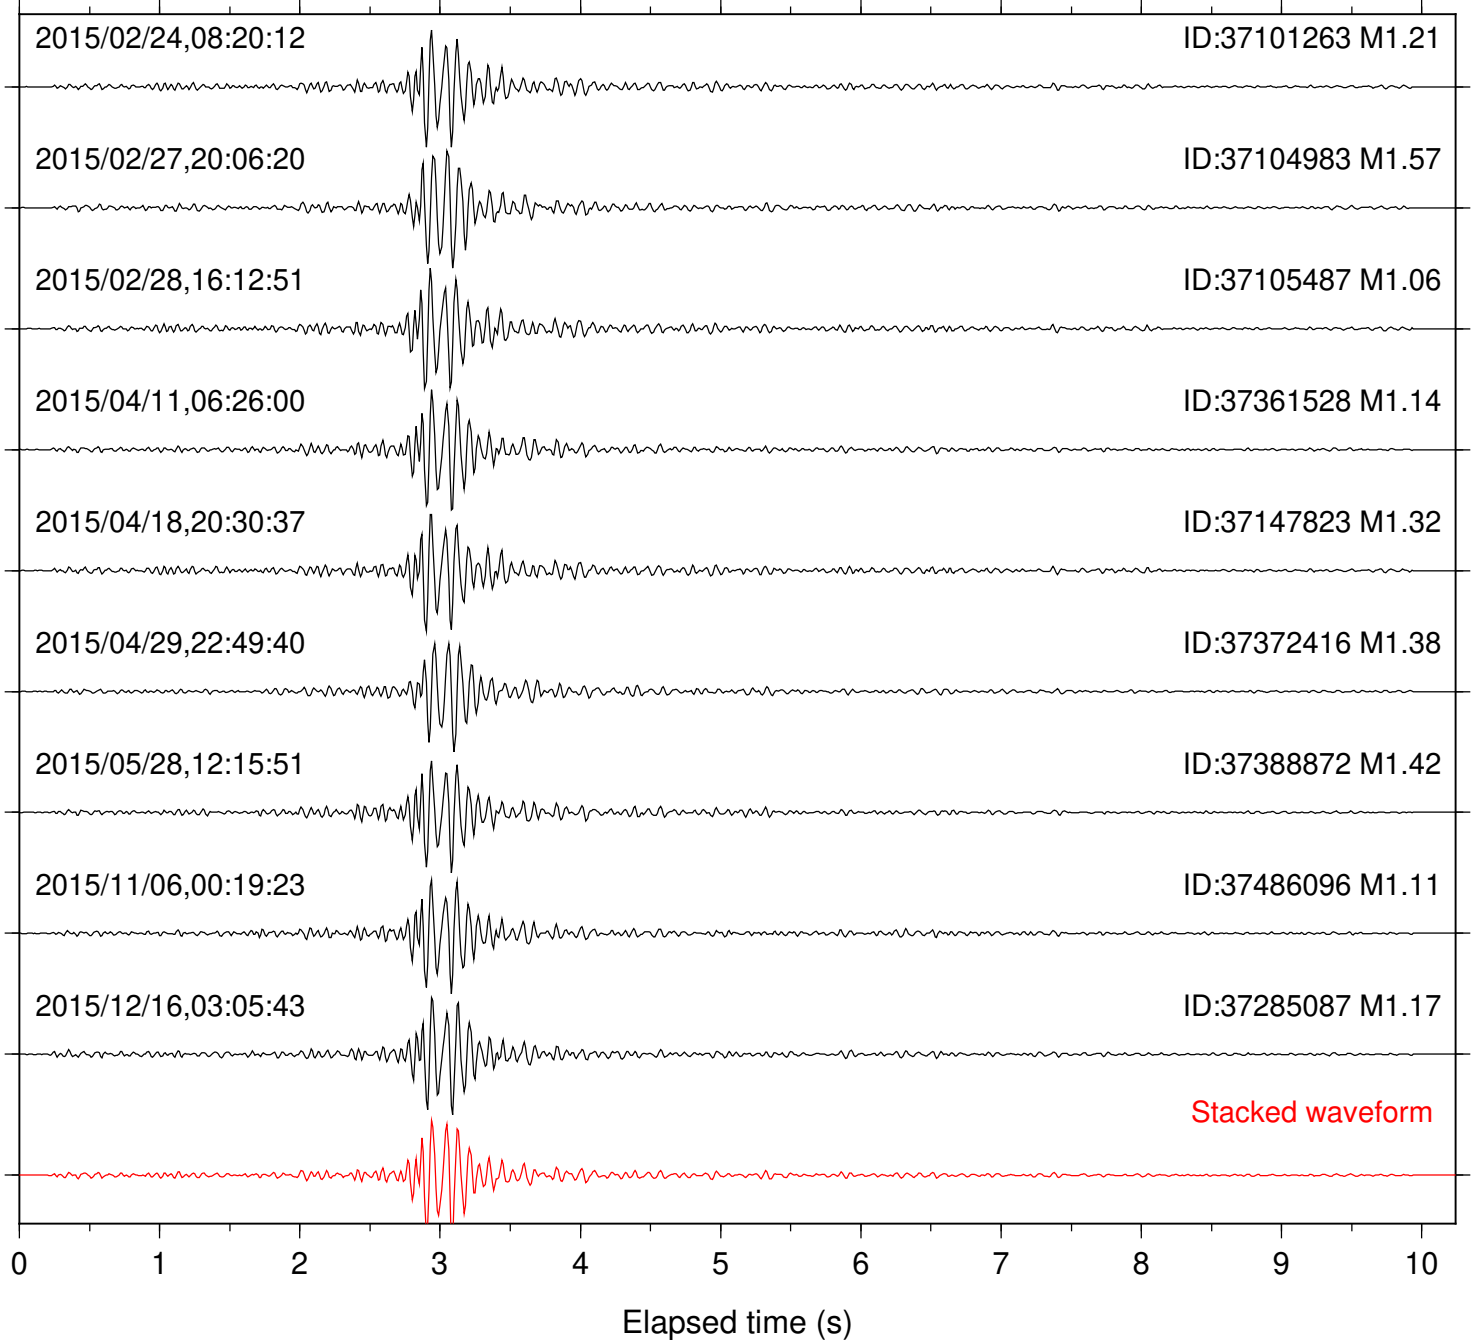

Station: B081 Com: EHZ

Focal depth: 8.11 km

Station: B082 Com: EHZ

Focal depth: 8.12 km

Station: B084 Com: EHZ

Focal depth: 8.11 km

Station: B086 Com: EHZ

Focal depth: 8.11 km

Station: B087 Com: EHZ

Focal depth: 8.12 km

Station: B088 Com: EHZ

Focal depth: 8.05 km

Station: B093 Com: EHZ

Focal depth: 8.05 km

Station: B946 Com: EHZ

Focal depth: 8.05 km

Station: PLM Com: HHZ

Focal depth: 8.05 km

Station: PMD Com: HHZ

Focal depth: 8.12 km

Station: RDM Com: HHZ

Focal depth: 8.12 km

Station: RRSP Com: HHZ

Focal depth: 8.12 km

Station: SND Com: HHZ

Focal depth: 8.12 km

Station: TOR Com: HHZ

Focal depth: 8.12 km