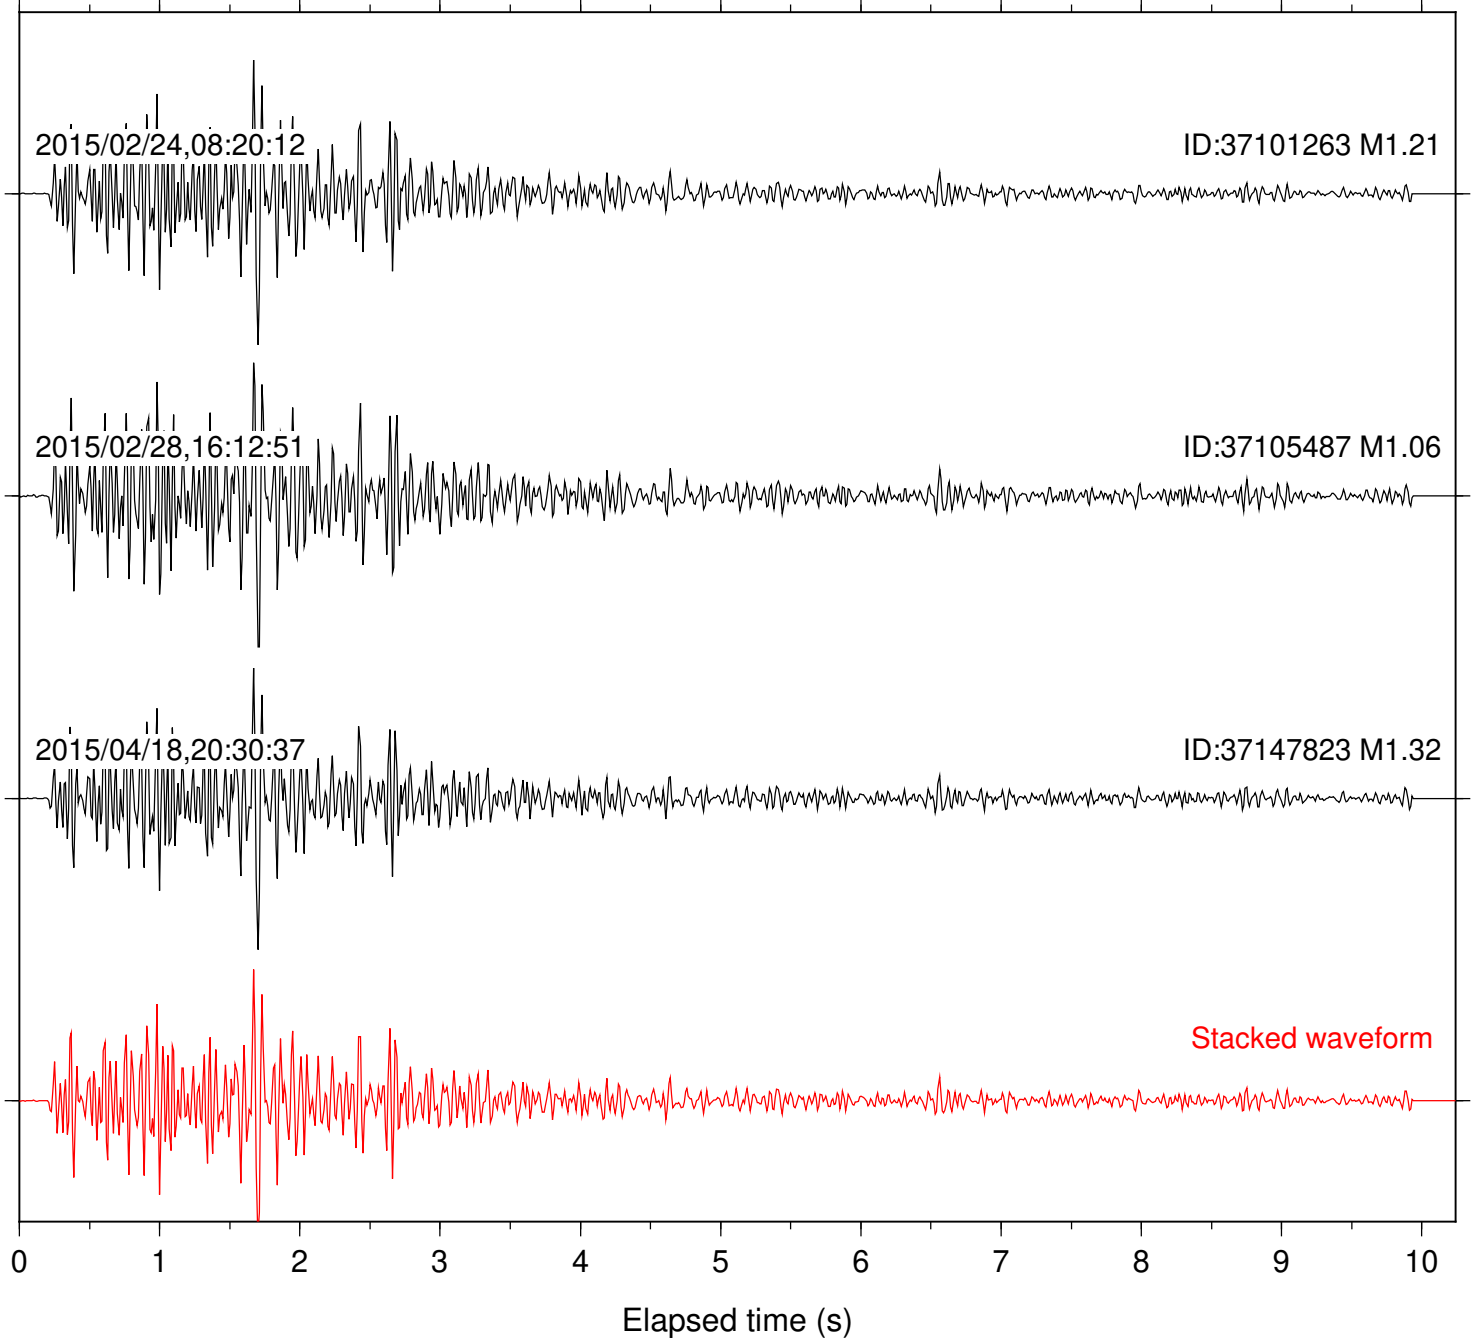

Station: BZN Com: HHZ

Focal depth: 8.12 km

Station: CRY Com: HHZ

Focal depth: 8.12 km

Station: DNR Com: HHZ

Focal depth: 8.12 km

Station: FRD Com: HHZ

Focal depth: 8.12 km

Station: KNW Com: HHZ

Focal depth: 8.00 km

Station: LKH Com: HHZ

Focal depth: 8.12 km

Station: LVA2 Com: HHZ

Focal depth: 8.12 km

Station: PFO Com: HHZ

Focal depth: 8.11 km

Station: PLM Com: HHZ

Focal depth: 8.05 km

Station: PMD Com: HHZ

Focal depth: 8.12 km

Station: RDM Com: HHZ

Focal depth: 8.12 km

Station: RRSP Com: HHZ

Focal depth: 8.12 km

Station: SND Com: HHZ

Focal depth: 8.12 km

Station: TOR Com: HHZ

Focal depth: 8.12 km