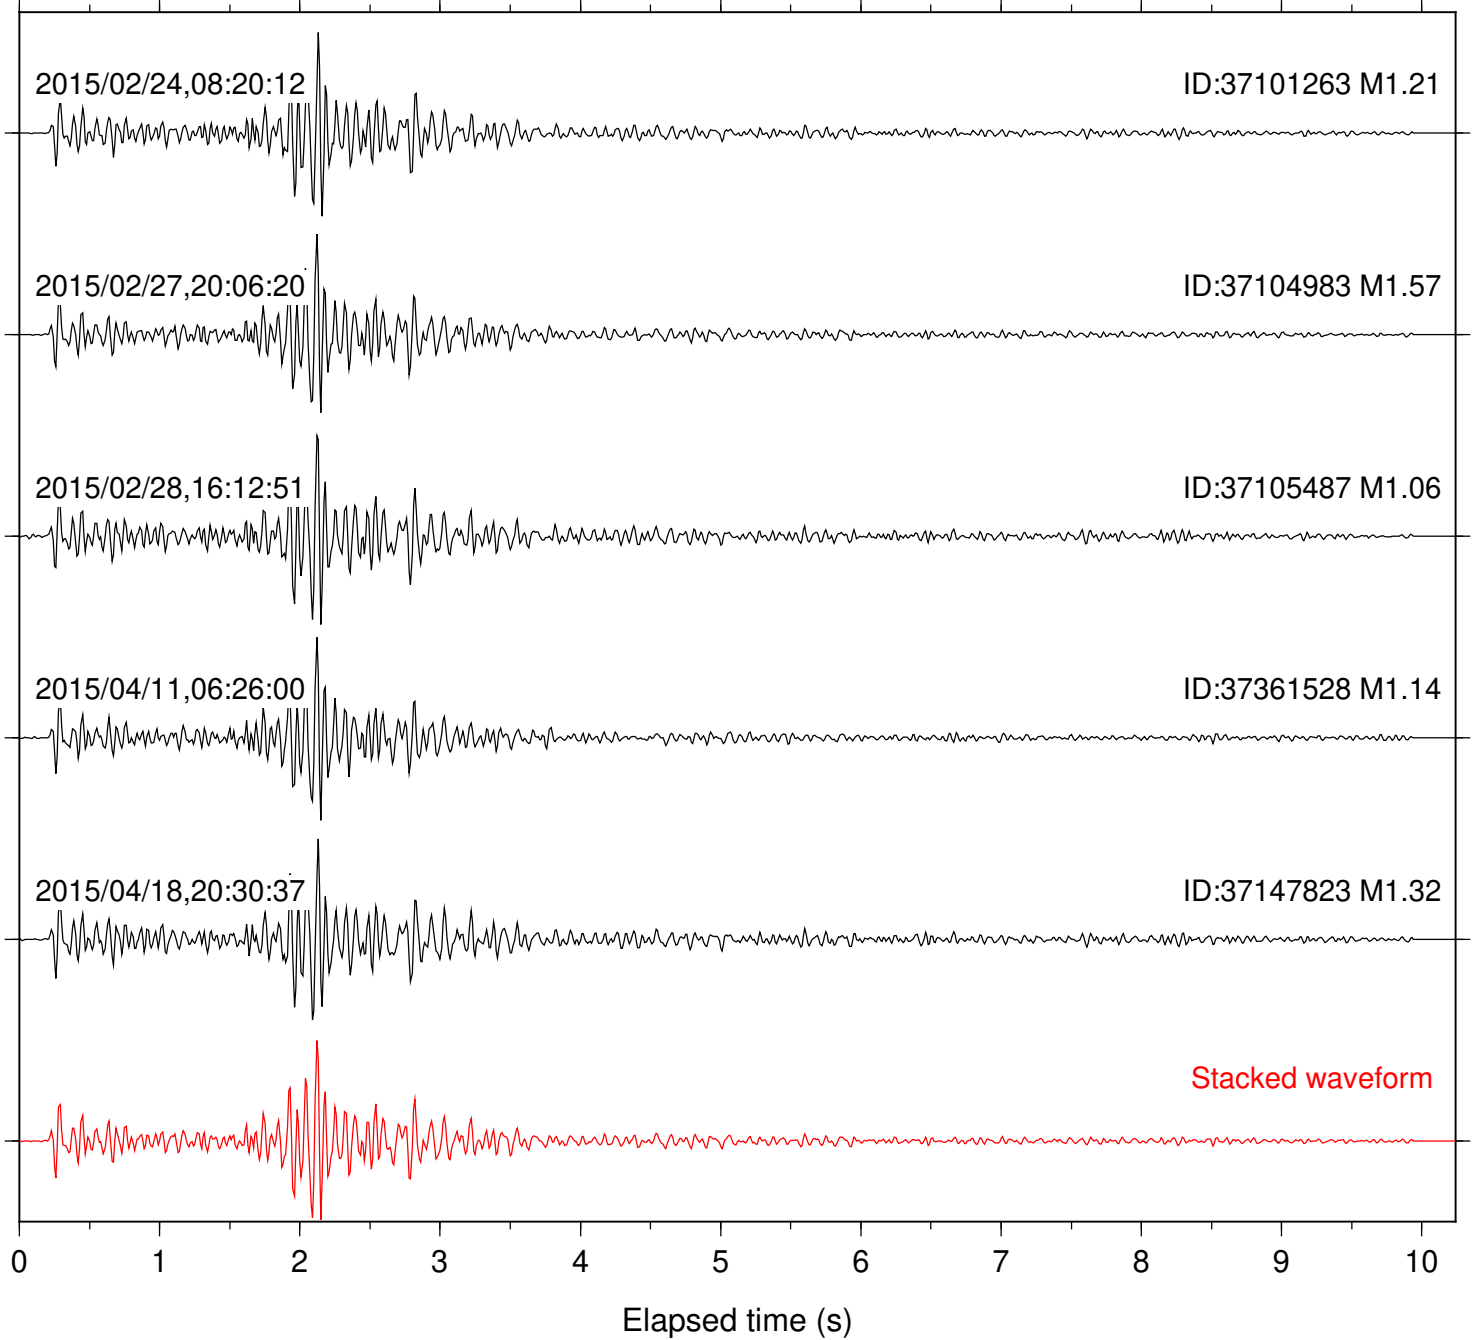

Station: B087 Com: EHZ

Focal depth: 8.12 km

Station: B088 Com: EHZ

Focal depth: 8.05 km

Station: B093 Com: EHZ

Focal depth: 8.05 km

Station: B946 Com: EHZ

Focal depth: 8.05 km

Station: BZN Com: HHZ

Focal depth: 8.12 km

Station: CRY Com: HHZ

Focal depth: 8.12 km

Station: DNR Com: HHZ

Focal depth: 8.12 km

Station: FRD Com: HHZ

Focal depth: 8.12 km

Station: PLM Com: HHZ

Focal depth: 8.05 km

Station: PMD Com: HHZ

Focal depth: 8.12 km

Station: RDM Com: HHZ

Focal depth: 8.12 km

Station: RRSP Com: HHZ

Focal depth: 8.12 km

Station: SND Com: HHZ

Focal depth: 8.12 km

Station: TOR Com: HHZ

Focal depth: 8.12 km