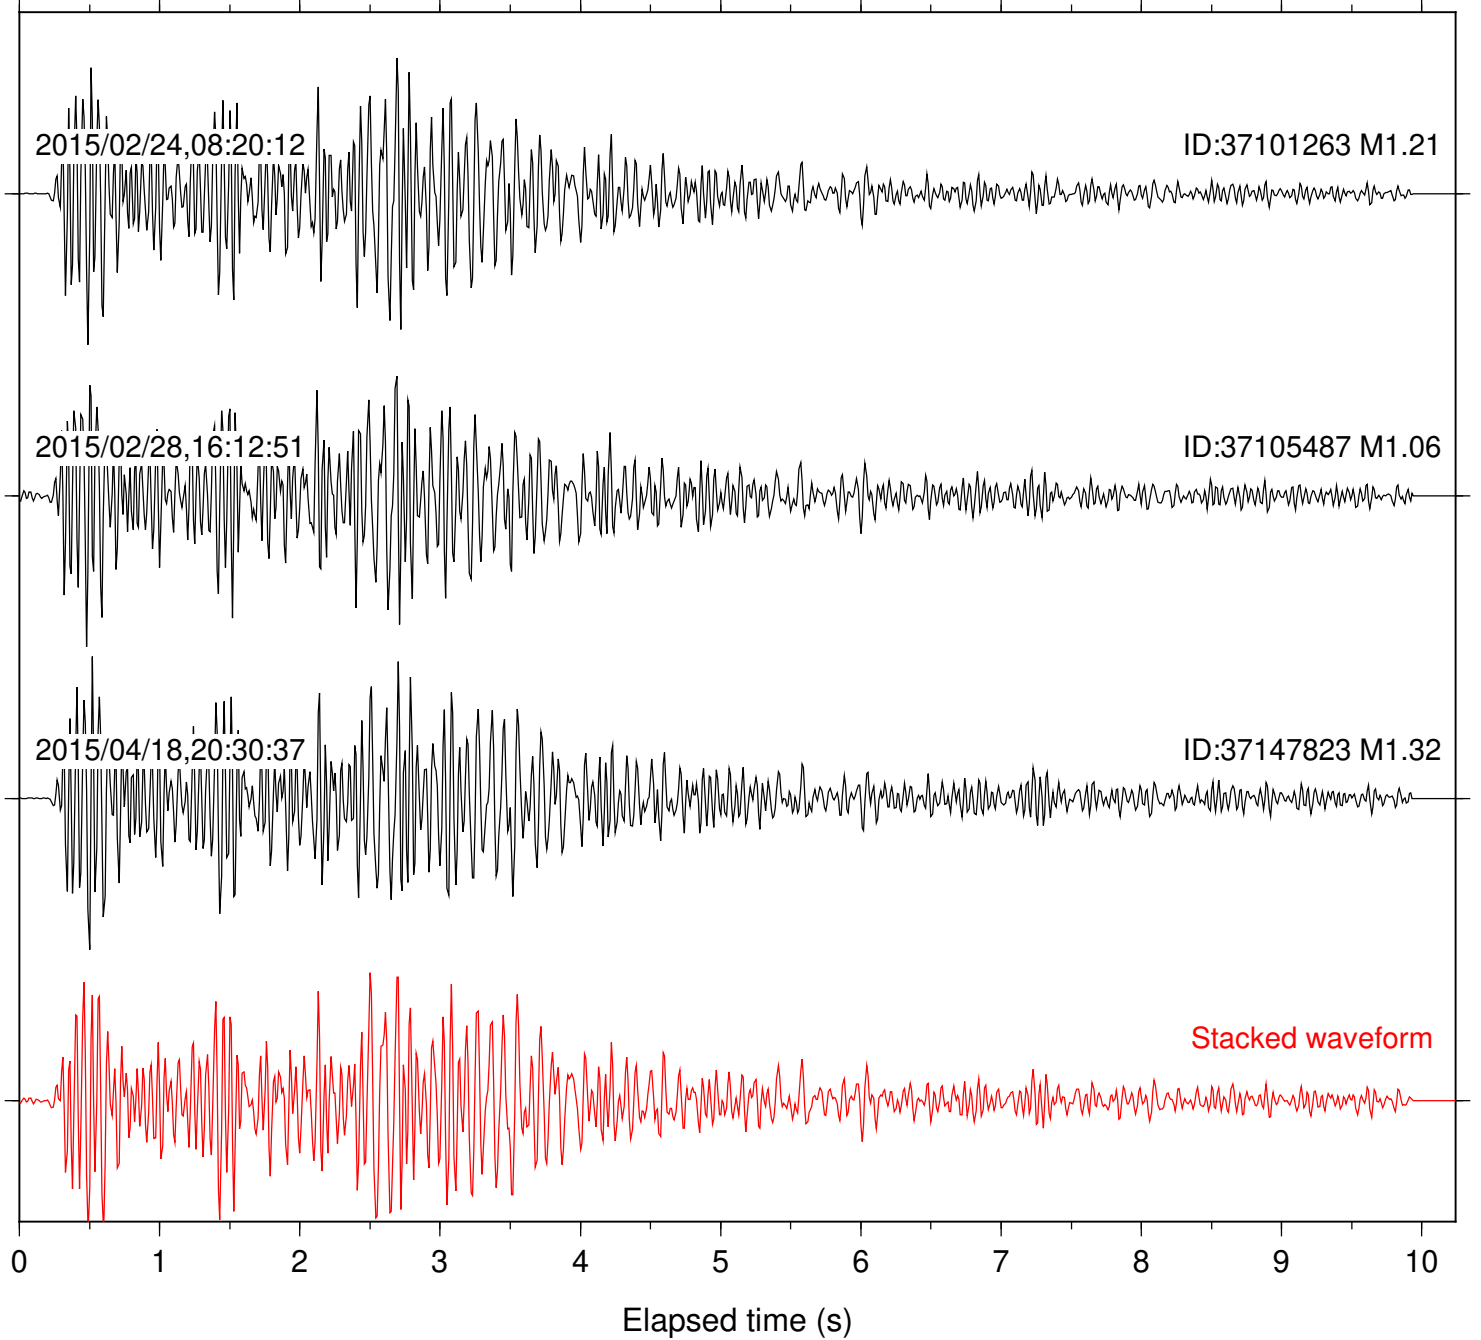

Station: BZN Com: HHZ

Focal depth: 8.12 km

Station: CRY Com: HHZ

Focal depth: 8.12 km

Station: DNR Com: HHZ

Focal depth: 8.12 km

Station: FRD Com: HHZ

Focal depth: 8.12 km

Station: KNW Com: HHZ

Focal depth: 8.00 km

Station: LKH Com: HHZ

Focal depth: 8.12 km

Station: LVA2 Com: HHZ

Focal depth: 8.12 km

Station: PFO Com: HHZ

Focal depth: 8.11 km

Station: PLM Com: HHZ

Focal depth: 8.05 km

Station: PMD Com: HHZ

Focal depth: 8.12 km

Station: RDM Com: HHZ

Focal depth: 8.12 km

Station: RRSP Com: HHZ

Focal depth: 8.12 km

Station: SND Com: HHZ

Focal depth: 8.12 km

Station: TOR Com: HHZ

Focal depth: 8.12 km