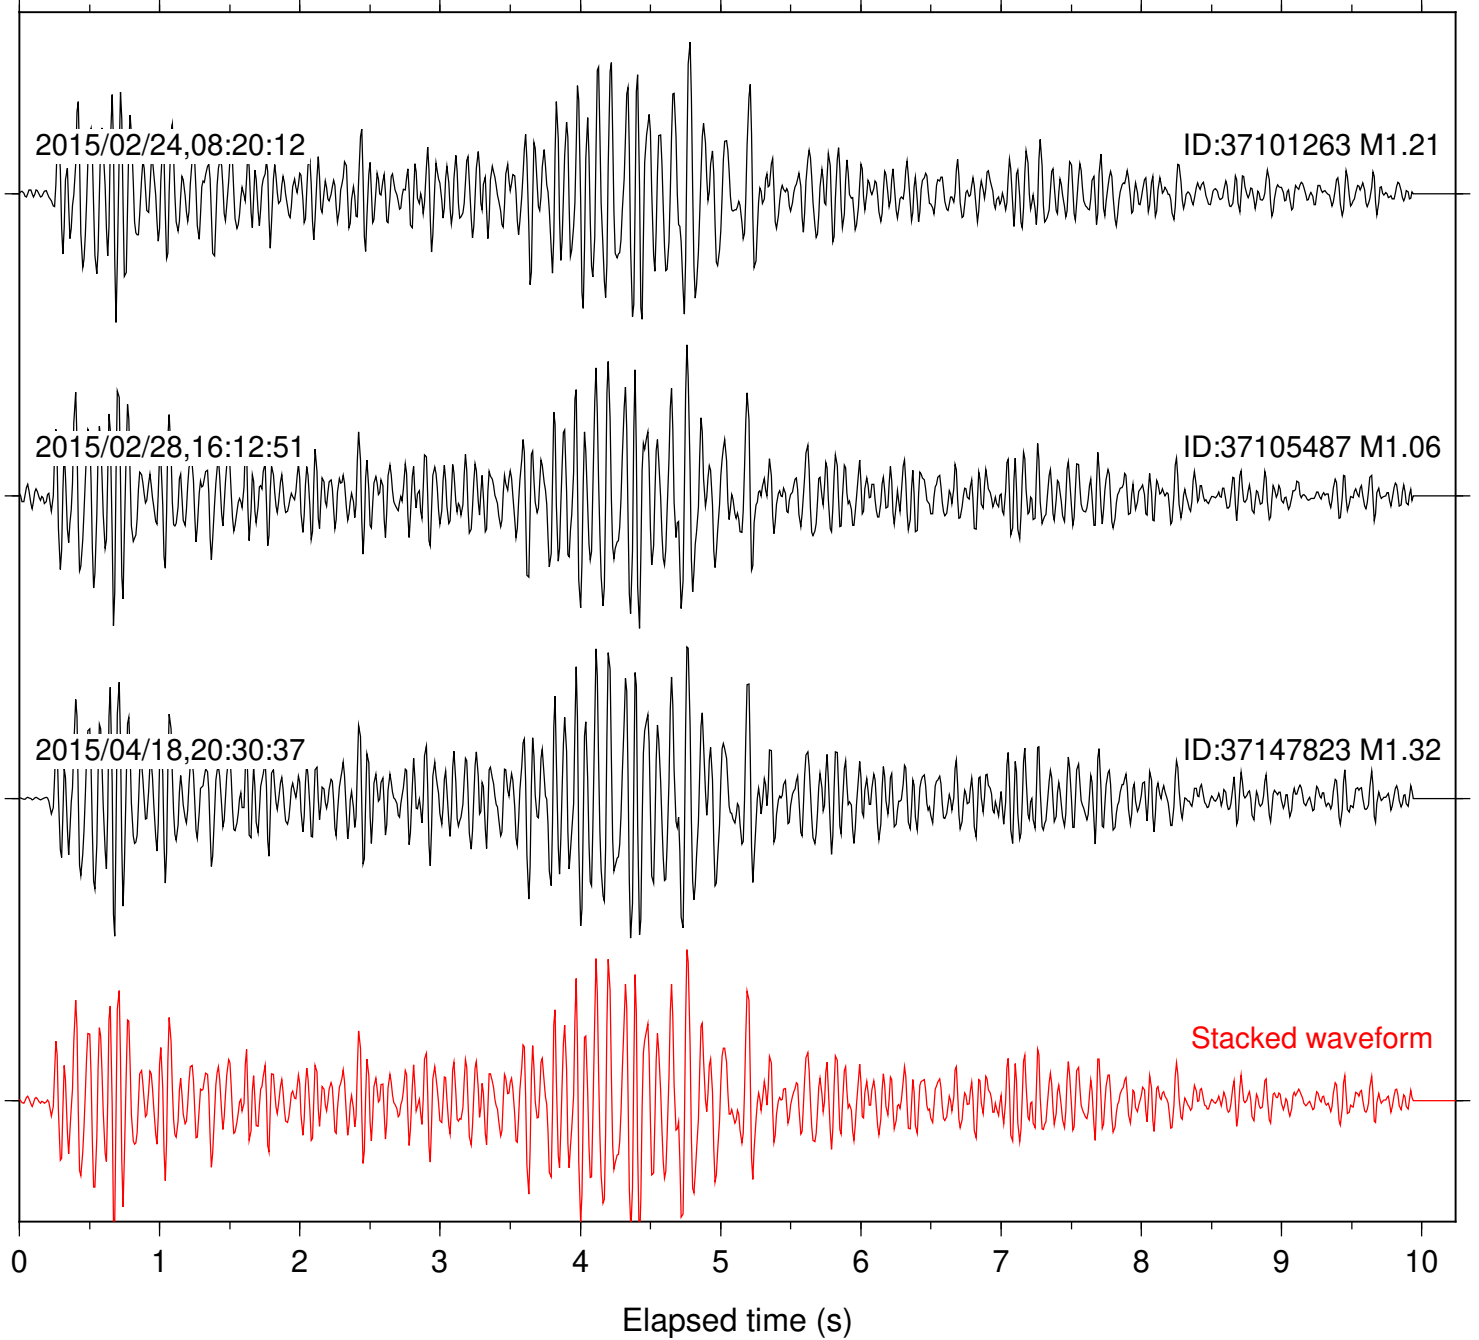

Station: BZN Com: HHZ

Focal depth: 8.12 km

Station: CRY Com: HHZ

Focal depth: 8.12 km

Station: DNR Com: HHZ

Focal depth: 8.12 km

Station: FRD Com: HHZ

Focal depth: 8.12 km

Station: KNW Com: HHZ

Focal depth: 8.00 km

Station: LKH Com: HHZ

Focal depth: 8.12 km

Station: LVA2 Com: HHZ

Focal depth: 8.12 km

Station: PFO Com: HHZ

Focal depth: 8.11 km

Station: PLM Com: HHZ

Focal depth: 8.05 km

Station: PMD Com: HHZ

Focal depth: 8.12 km

Station: RDM Com: HHZ

Focal depth: 8.12 km

Station: RRSP Com: HHZ

Focal depth: 8.12 km

Station: SND Com: HHZ

Focal depth: 8.12 km

Station: TOR Com: HHZ

Focal depth: 8.12 km