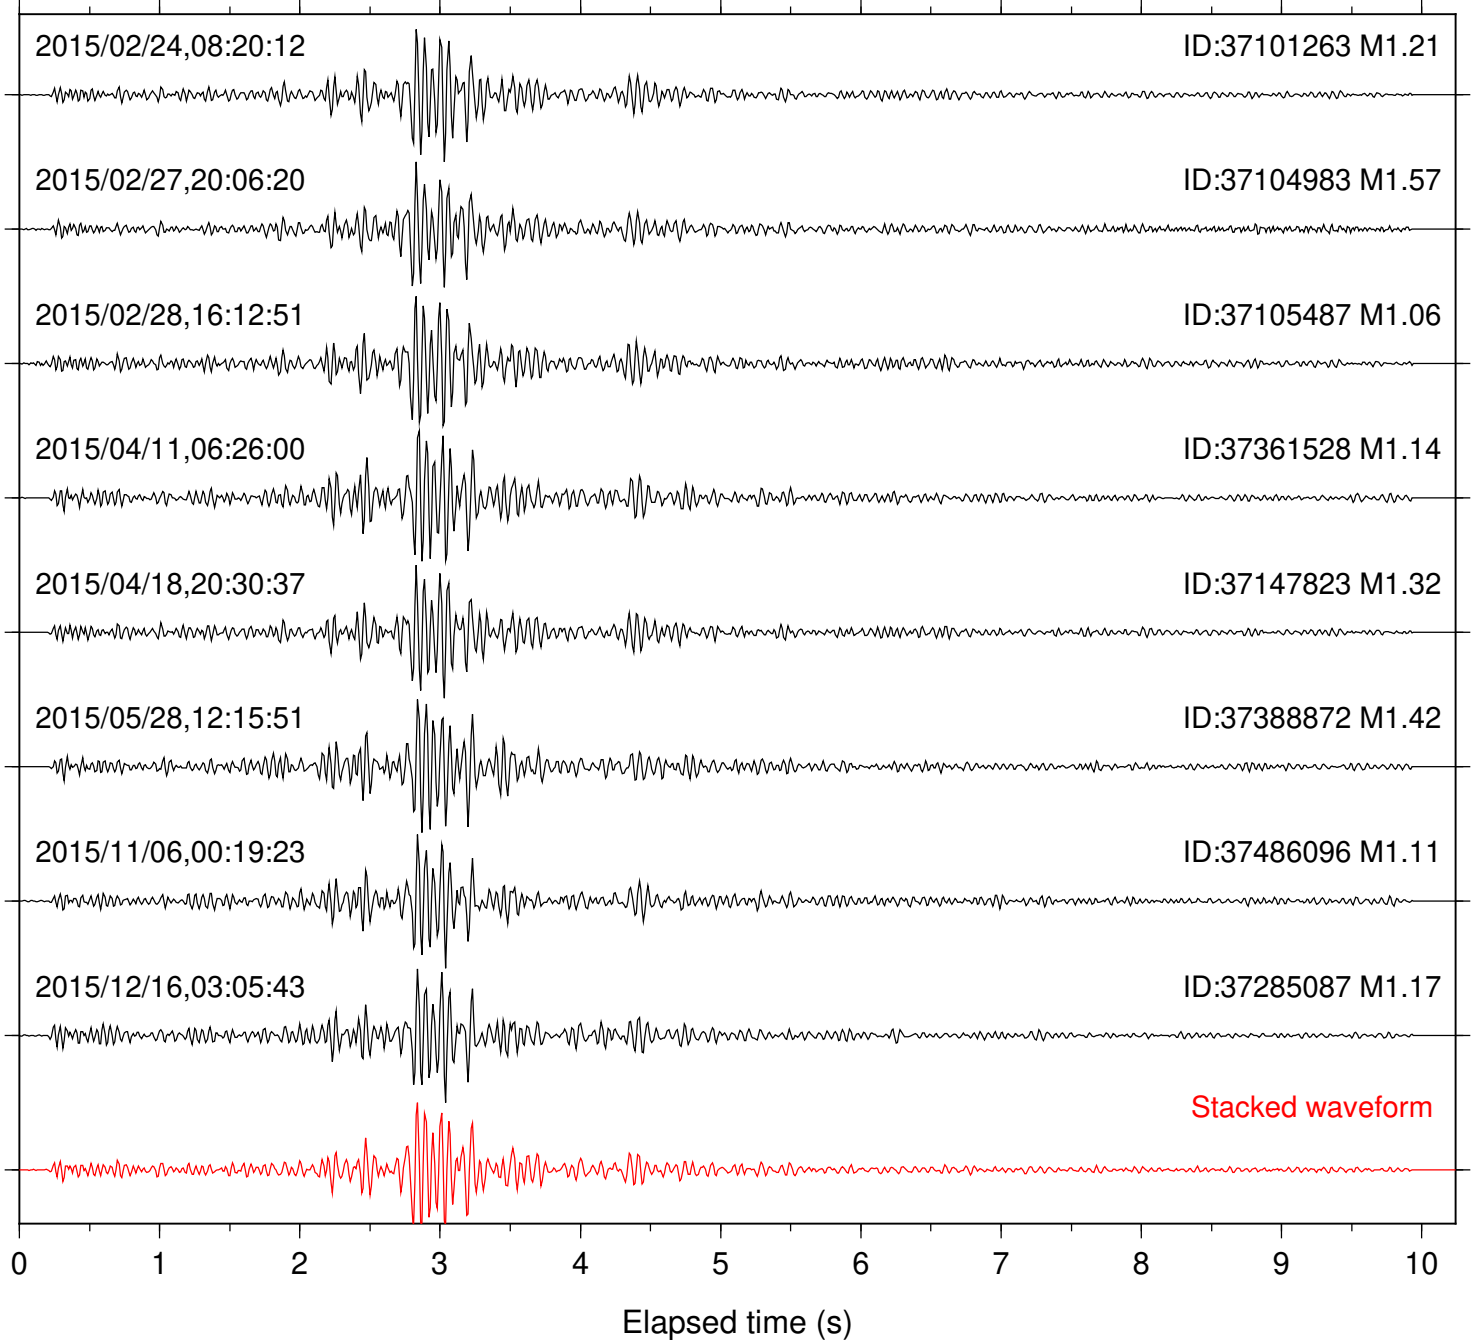

Station: BZN Com: HHZ

Focal depth: 8.12 km

Station: CRY Com: HHZ

Focal depth: 8.12 km

Station: DNR Com: HHZ

Focal depth: 8.12 km

Station: FRD Com: HHZ

Focal depth: 8.12 km

Station: KNW Com: HHZ

Focal depth: 8.00 km

Station: LKH Com: HHZ

Focal depth: 8.12 km

Station: LVA2 Com: HHZ

Focal depth: 8.12 km

Station: PFO Com: HHZ

Focal depth: 8.11 km

Station: PLM Com: HHZ

Focal depth: 8.05 km

Station: PMD Com: HHZ

Focal depth: 8.12 km

Station: RDM Com: HHZ

Focal depth: 8.12 km

Station: RRSP Com: HHZ

Focal depth: 8.12 km

Station: SND Com: HHZ

Focal depth: 8.12 km

Station: TOR Com: HHZ

Focal depth: 8.12 km