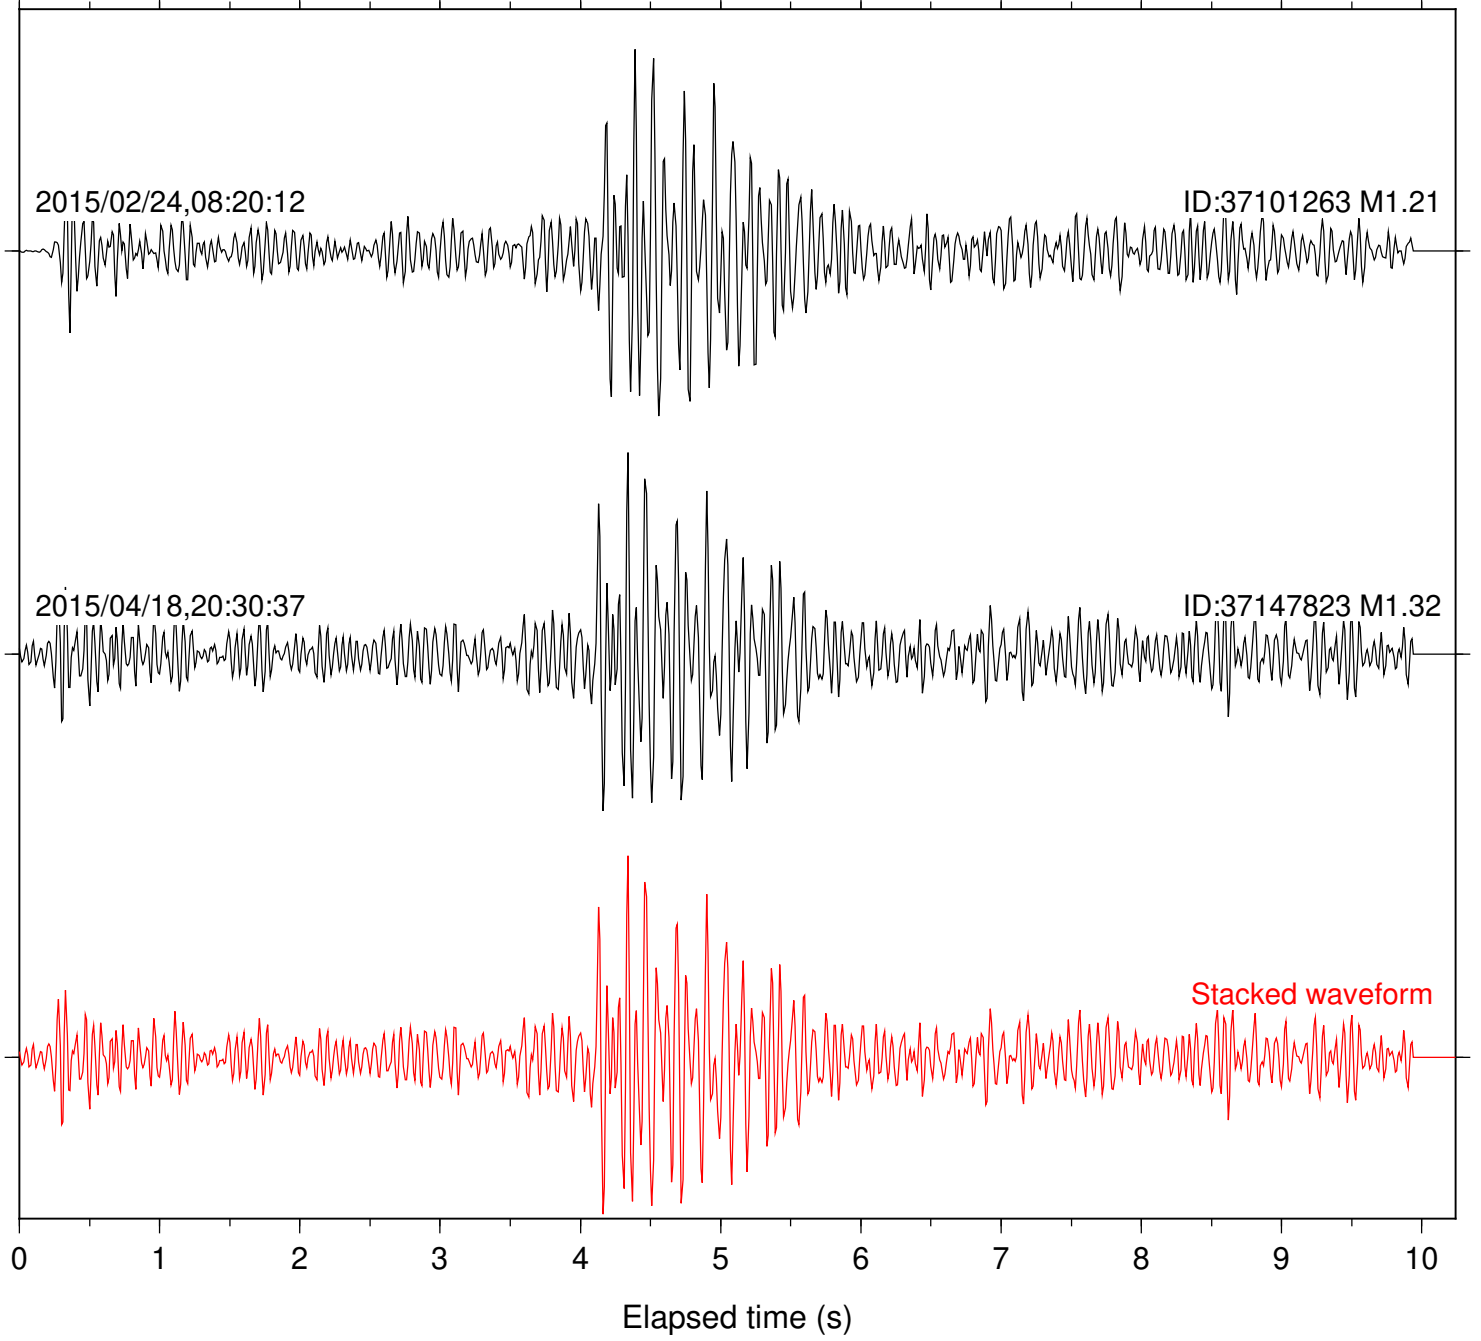

Station: BZN Com: HHZ

Focal depth: 8.12 km

Station: CRY Com: HHZ

Focal depth: 8.12 km

Station: DNR Com: HHZ

Focal depth: 8.12 km

Station: FRD Com: HHZ

Focal depth: 8.12 km

Station: KNW Com: HHZ

Focal depth: 8.00 km

Station: LKH Com: HHZ

Focal depth: 8.12 km

Station: LVA2 Com: HHZ

Focal depth: 8.12 km

Station: PFO Com: HHZ

Focal depth: 8.11 km

Station: PLM Com: HHZ

Focal depth: 8.05 km

Station: PMD Com: HHZ

Focal depth: 8.12 km

Station: RDM Com: HHZ

Focal depth: 8.12 km

Station: RRSP Com: HHZ

Focal depth: 8.12 km

Station: SND Com: HHZ

Focal depth: 8.12 km

Station: TOR Com: HHZ

Focal depth: 8.12 km