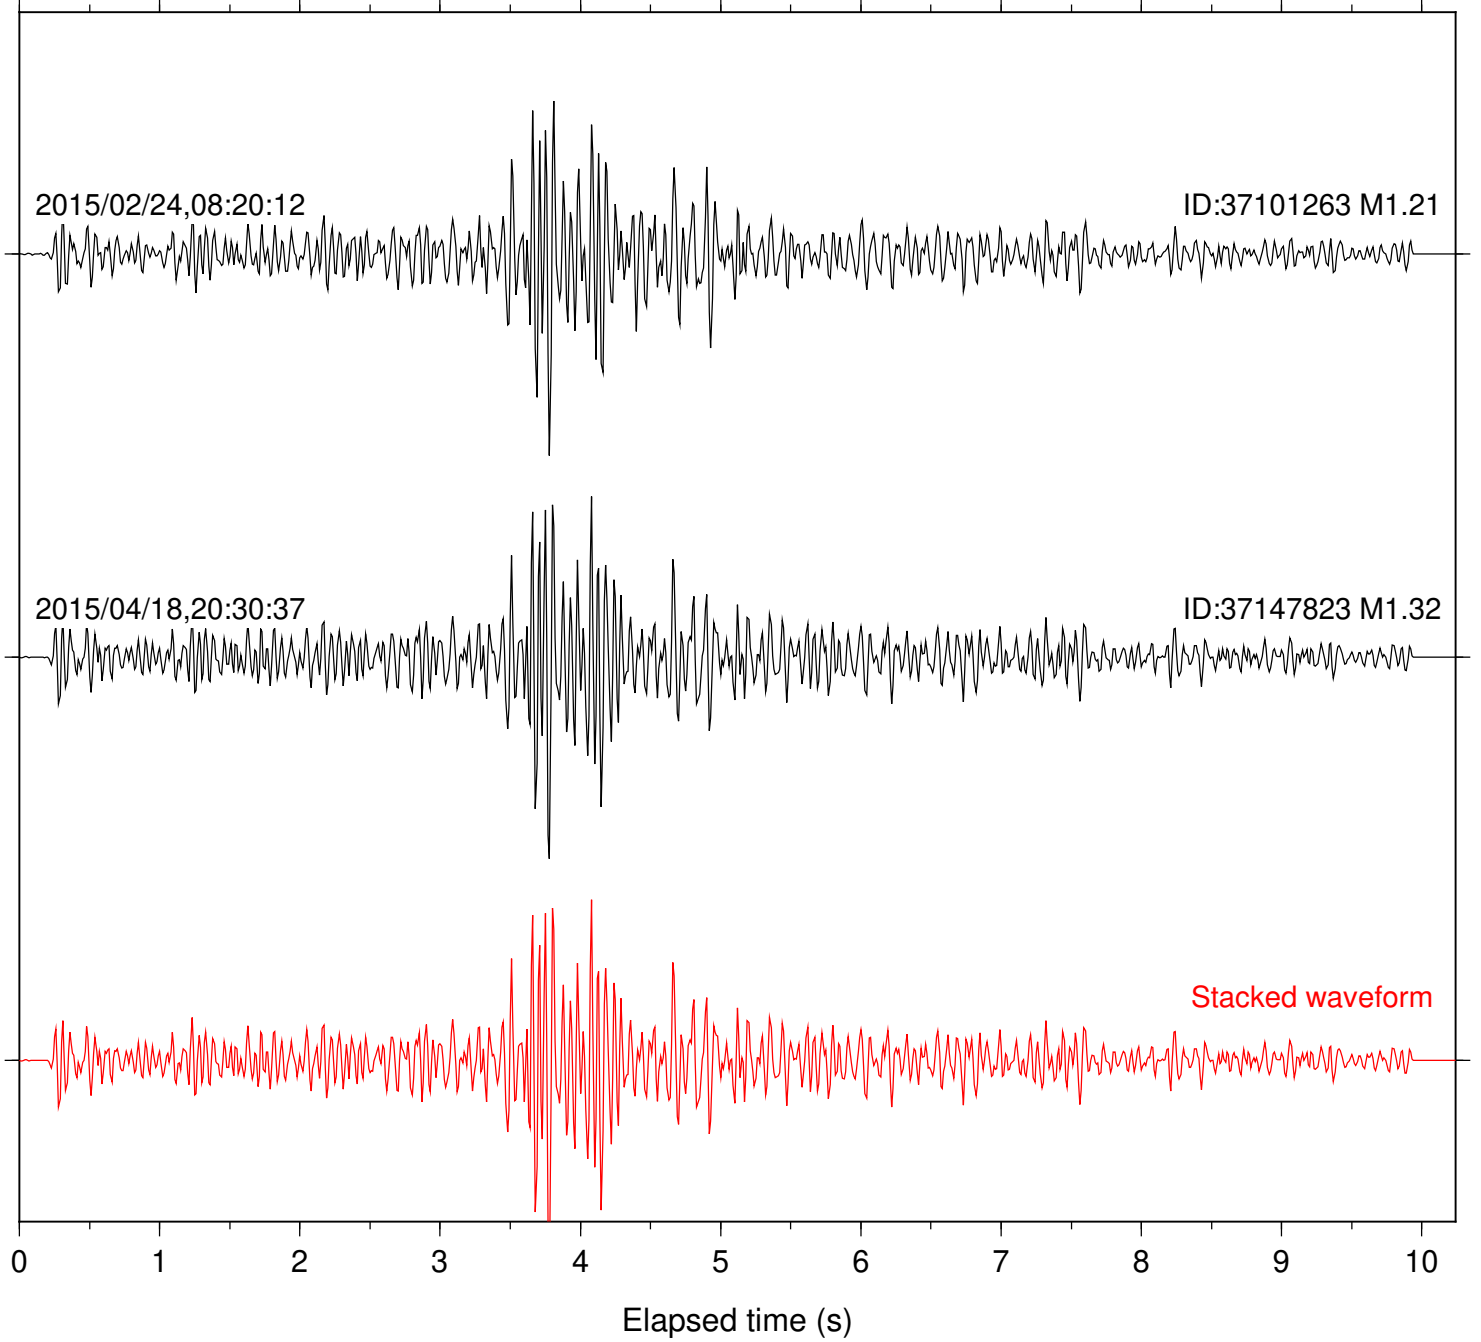

Station: BZN Com: HHZ

Focal depth: 8.12 km

Station: CRY Com: HHZ

Focal depth: 8.12 km

Station: DNR Com: HHZ

Focal depth: 8.12 km

Station: FRD Com: HHZ

Focal depth: 8.12 km

Station: KNW Com: HHZ

Focal depth: 8.00 km

Station: LKH Com: HHZ

Focal depth: 8.12 km

Station: LVA2 Com: HHZ

Focal depth: 8.12 km

Station: PFO Com: HHZ

Focal depth: 8.11 km

Station: PLM Com: HHZ

Focal depth: 8.05 km

Station: PMD Com: HHZ

Focal depth: 8.12 km

Station: RDM Com: HHZ

Focal depth: 8.12 km

Station: RRSP Com: HHZ

Focal depth: 8.12 km

Station: SND Com: HHZ

Focal depth: 8.12 km

Station: TOR Com: HHZ

Focal depth: 8.12 km