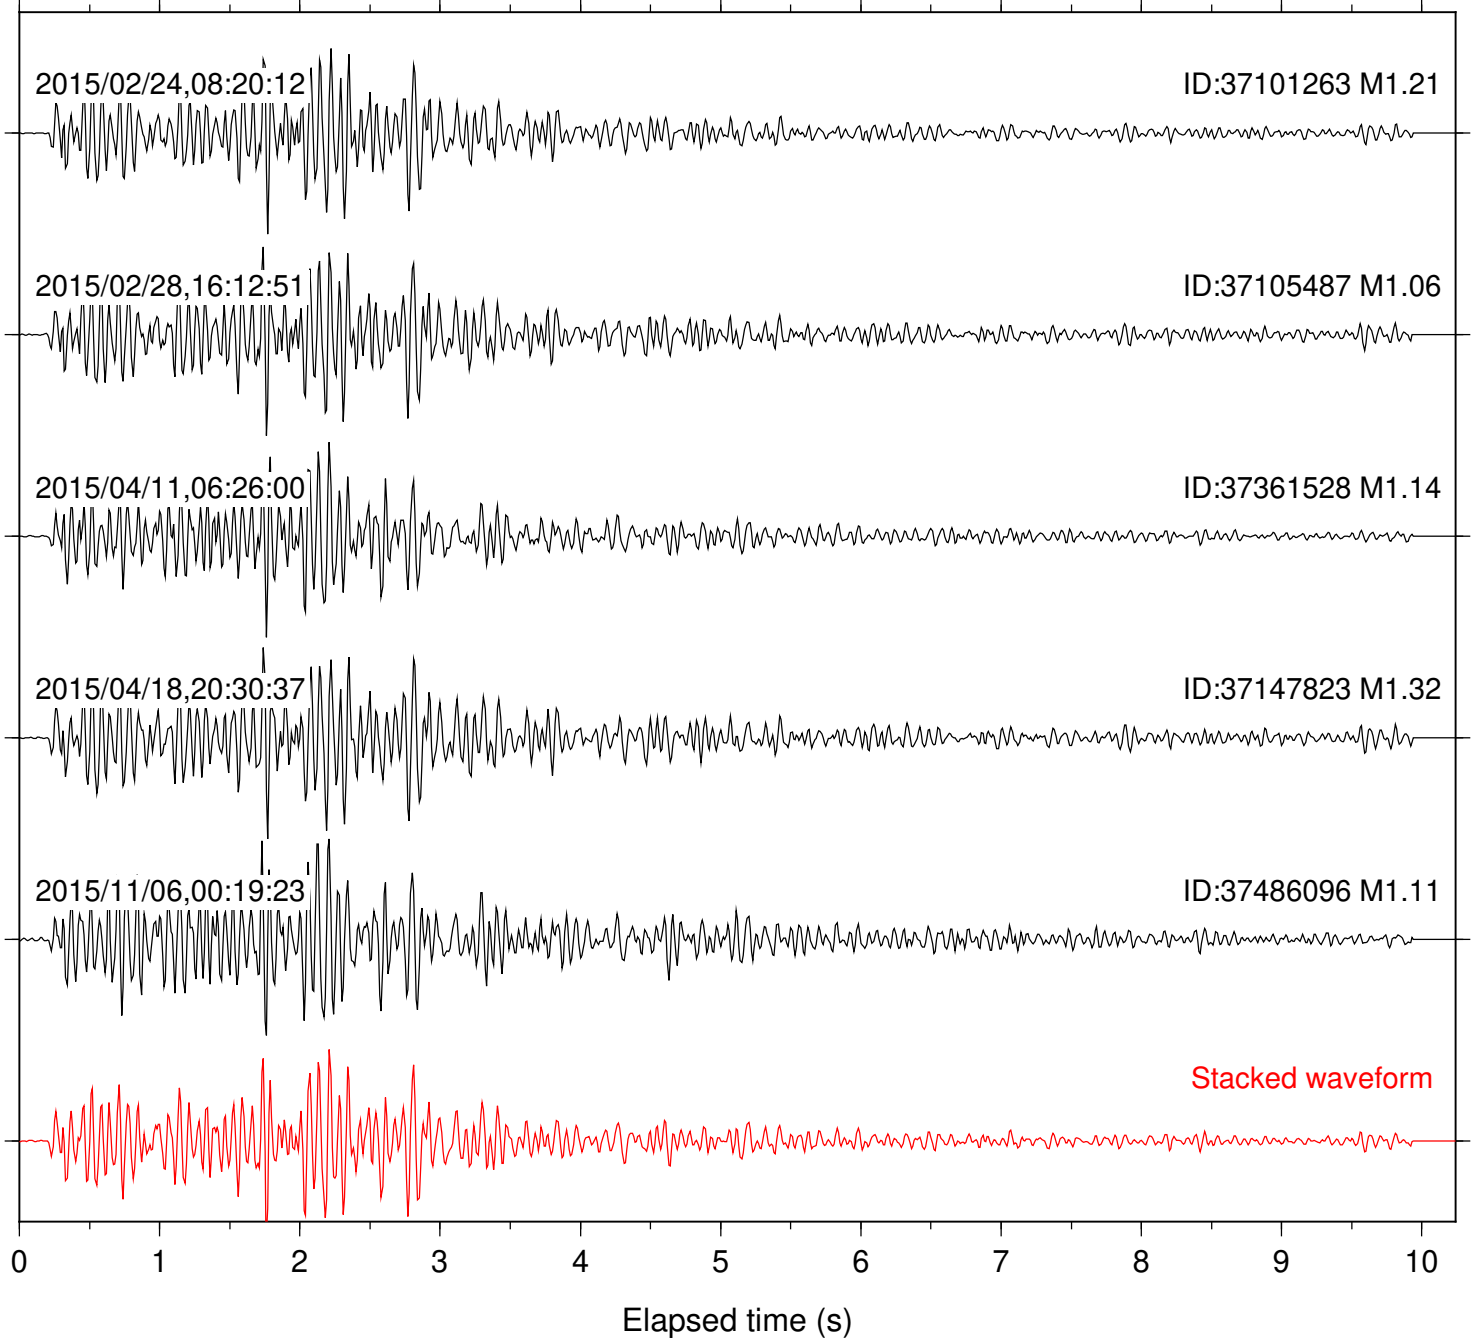

Station: B081 Com: EHZ

Focal depth: 8.11 km

Station: B082 Com: EHZ

Focal depth: 8.12 km

Station: B084 Com: EHZ

Focal depth: 8.11 km

Station: B086 Com: EHZ

Focal depth: 8.11 km

Station: B087 Com: EHZ

Focal depth: 8.12 km

Station: B088 Com: EHZ

Focal depth: 8.05 km

Station: B093 Com: EHZ

Focal depth: 8.05 km

Station: B946 Com: EHZ

Focal depth: 8.05 km

Station: KNW Com: HHZ

Focal depth: 8.00 km

Station: LKH Com: HHZ

Focal depth: 8.12 km

Station: LVA2 Com: HHZ

Focal depth: 8.12 km

Station: PFO Com: HHZ

Focal depth: 8.11 km

Station: SND Com: HHZ

Focal depth: 8.12 km

Station: TOR Com: HHZ

Focal depth: 8.12 km