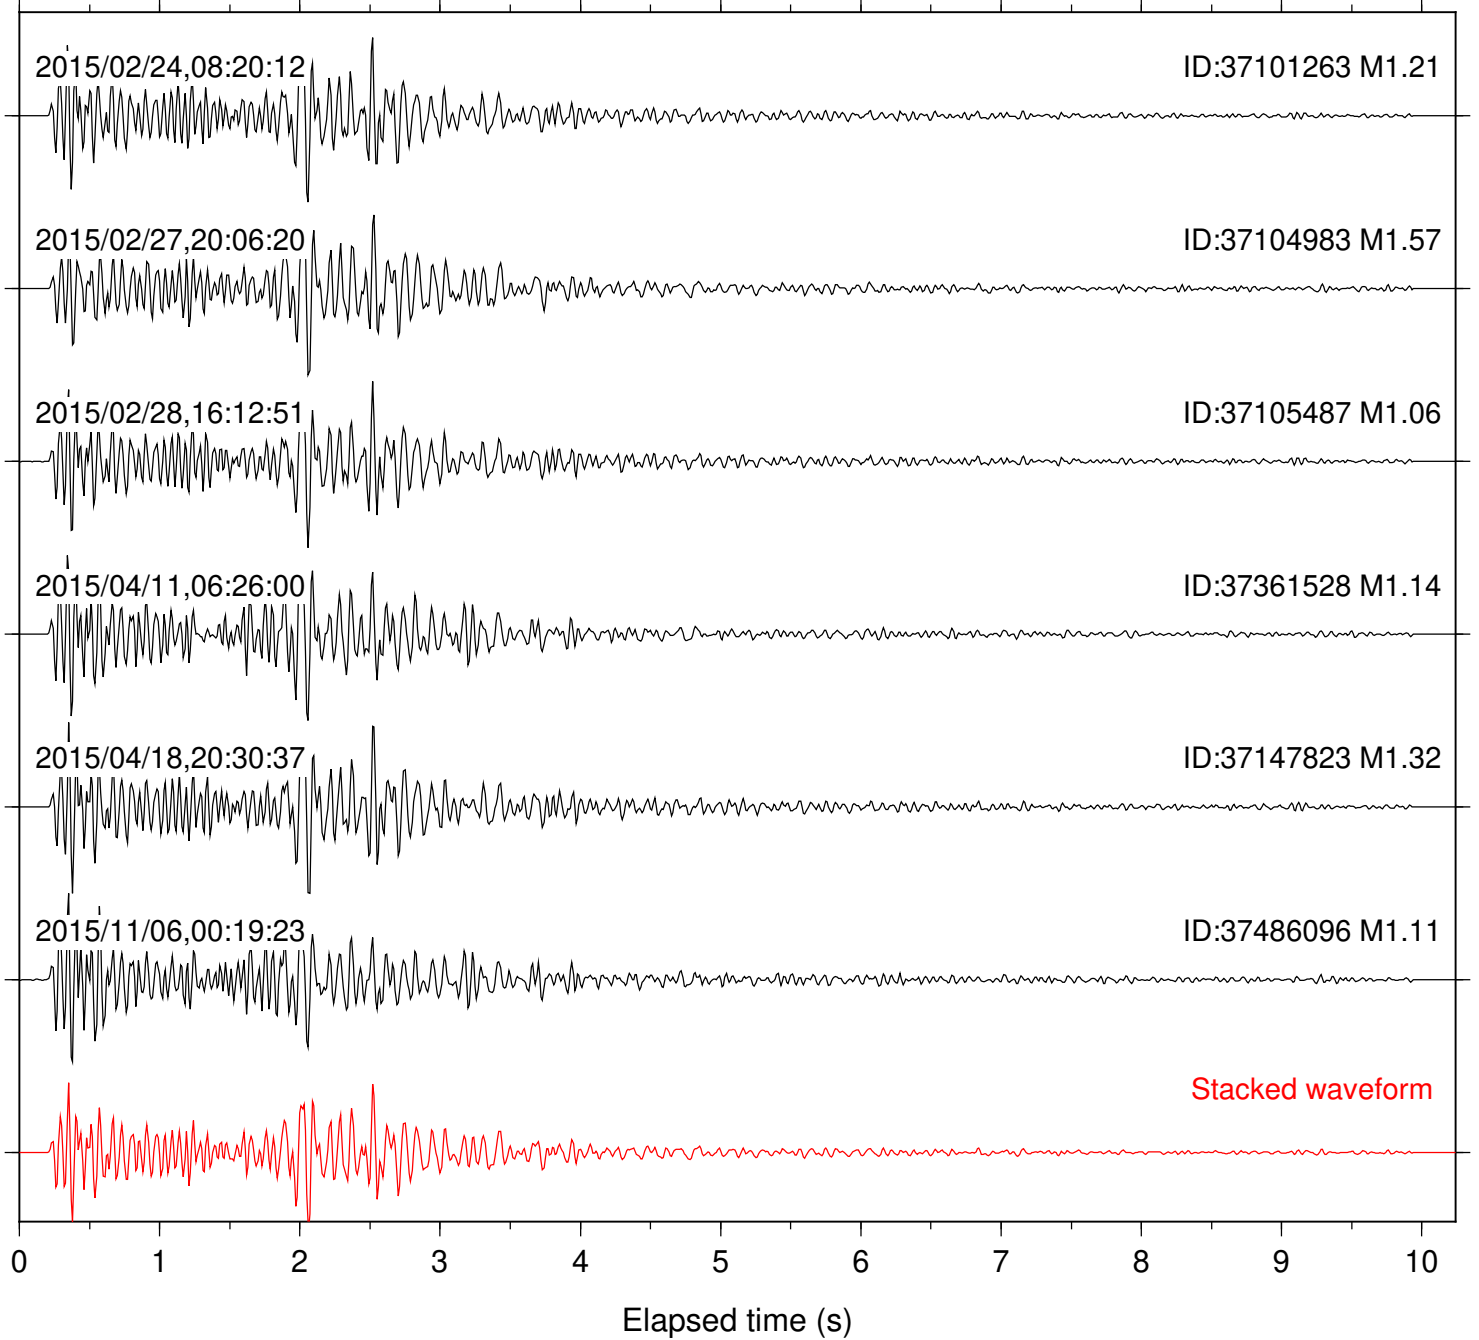

Station: B087 Com: EHZ

Focal depth: 8.12 km

Station: B088 Com: EHZ

Focal depth: 8.05 km

Station: B093 Com: EHZ

Focal depth: 8.05 km

Station: B946 Com: EHZ

Focal depth: 8.05 km

Station: BZN Com: HHZ

Focal depth: 8.12 km

Station: CRY Com: HHZ

Focal depth: 8.12 km

Station: DNR Com: HHZ

Focal depth: 8.12 km

Station: FRD Com: HHZ

Focal depth: 8.12 km

Station: PLM Com: HHZ

Focal depth: 8.05 km

Station: PMD Com: HHZ

Focal depth: 8.12 km

Station: RDM Com: HHZ

Focal depth: 8.12 km

Station: RRSP Com: HHZ

Focal depth: 8.12 km

Station: SND Com: HHZ

Focal depth: 8.12 km

Station: TOR Com: HHZ

Focal depth: 8.12 km