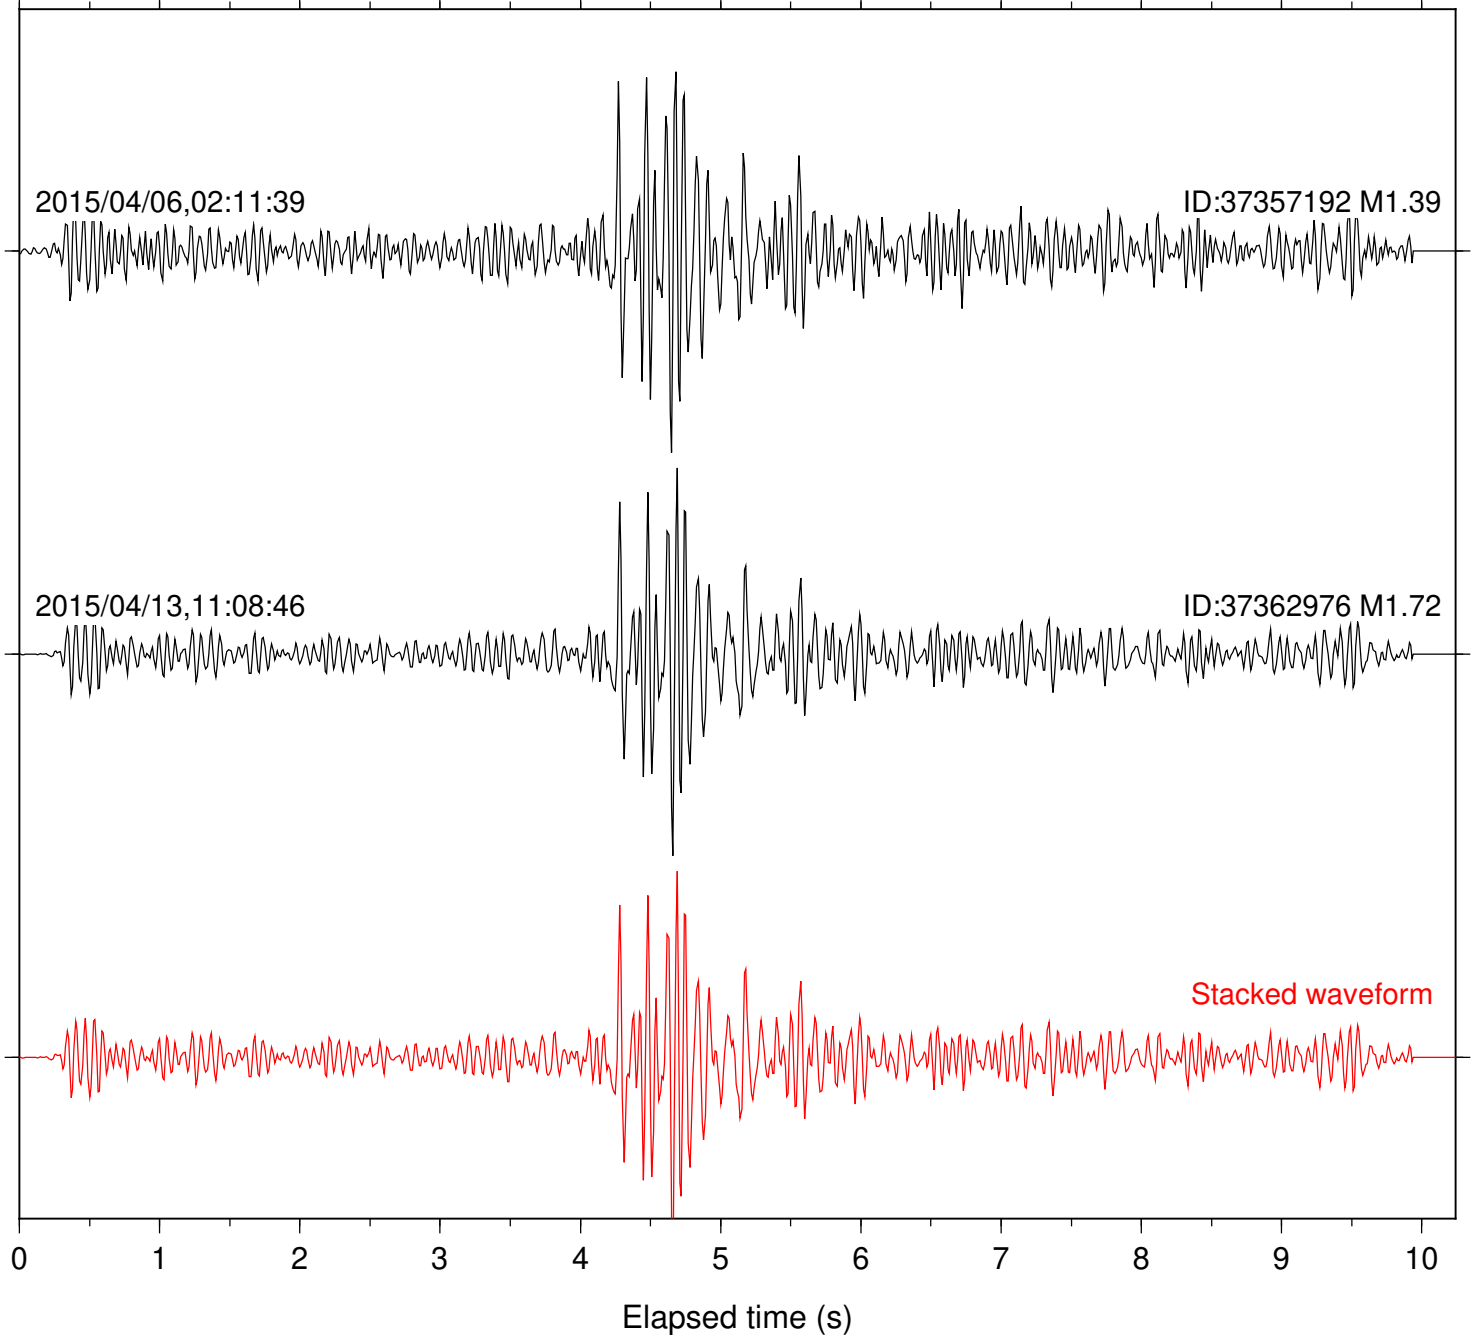

Station: LKH Com: HHZ

Focal depth: 8.41 km

Station: MTG Com: HHZ

Focal depth: 8.44 km

Station: PFO Com: HHZ

Focal depth: 8.41 km

2014/12/05,14:24:25

ID:37066711 M1.23

2015/04/06,02:11:39

ID:37357192 M1.39

Stacked waveform

0 1 2 3 4 5 6 7 8 9 10
Elapsed time (s)

Station: PLM Com: HHZ

Focal depth: 8.44 km

Station: RDM Com: HHZ

Focal depth: 8.44 km

Station: SND Com: HHZ

Focal depth: 8.44 km

Station: TOR Com: HHZ

Focal depth: 8.41 km