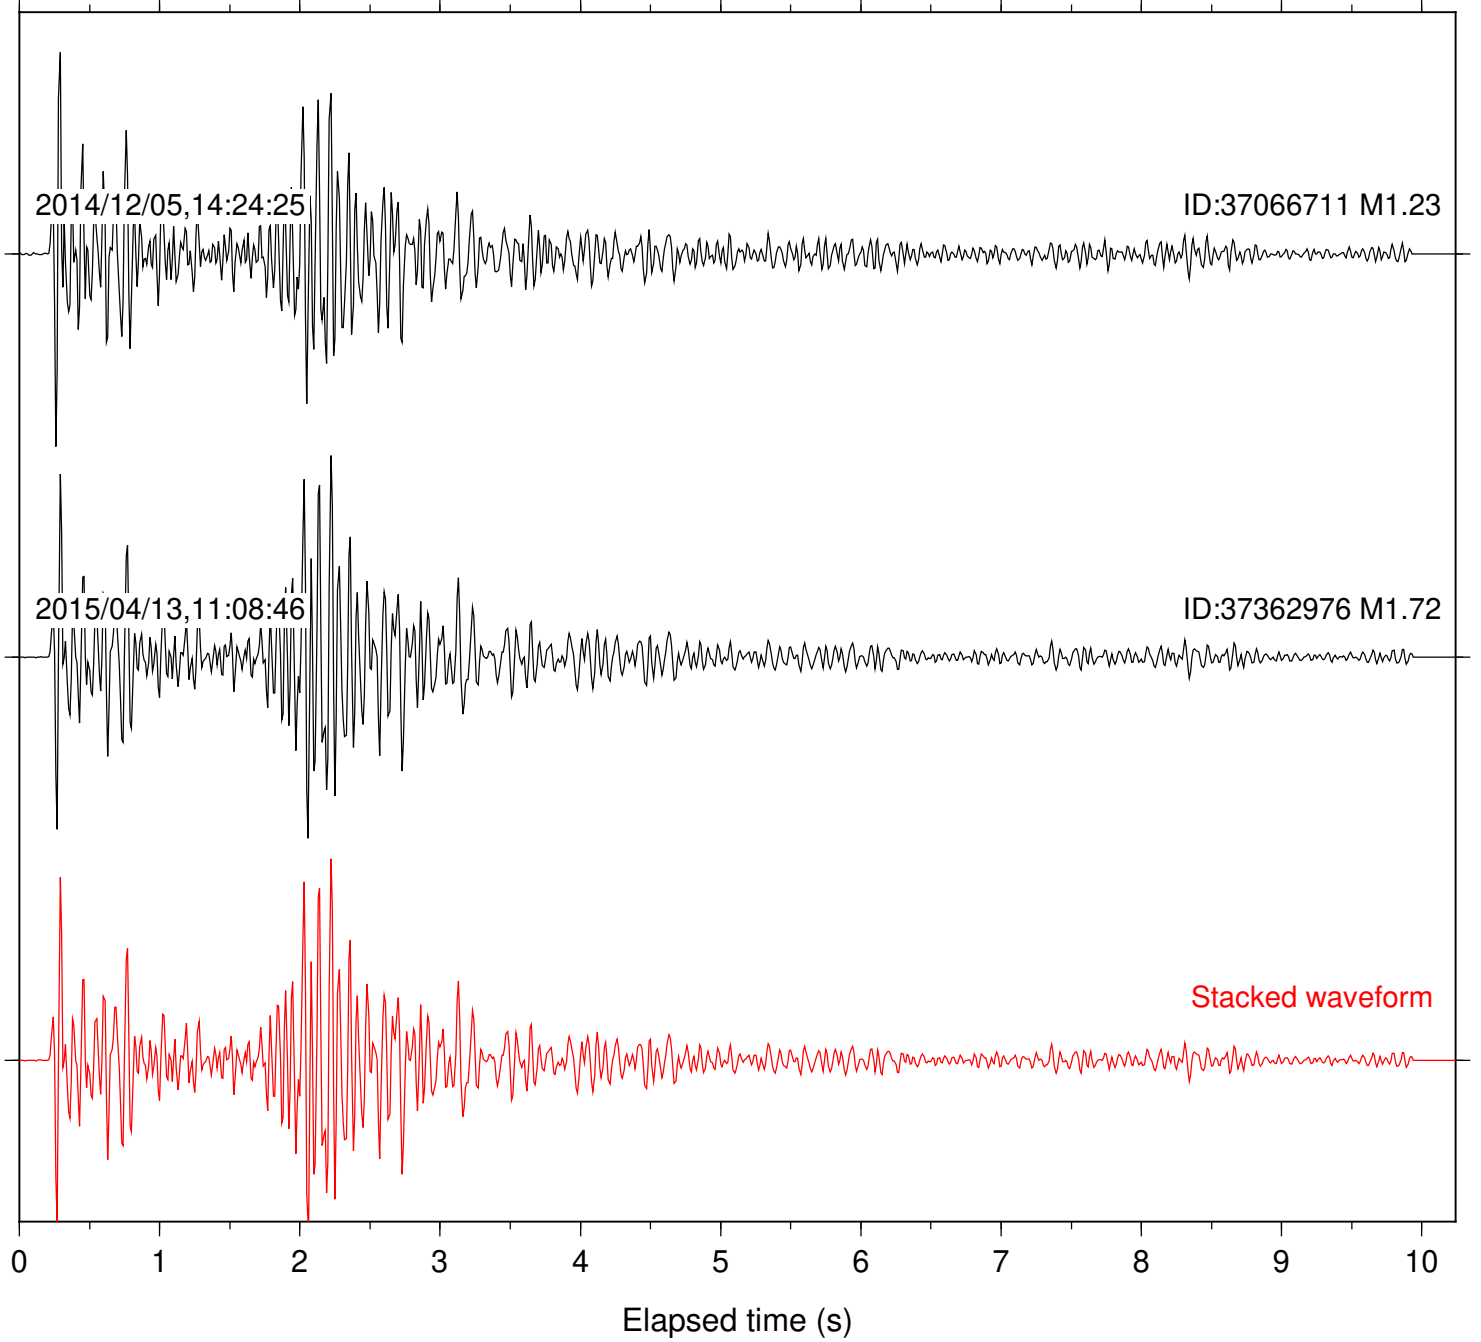

Station: B088 Com: EHZ

Focal depth: 8.44 km

Station: B093 Com: EHZ

Focal depth: 8.44 km

Station: BZN Com: HHZ

Focal depth: 8.44 km

Station: FRD Com: HHZ

Focal depth: 8.44 km

2014/12/05,14:24:25

ID:37066711 M1.23

2015/04/13,11:08:46

ID:37362976 M1.72

Stacked waveform

0 1 2 3 4 5 6 7 8 9 10
Elapsed time (s)

Station: KNW Com: HHZ

Focal depth: 8.44 km

Station: SND Com: HHZ

Focal depth: 8.44 km

Station: TOR Com: HHZ

Focal depth: 8.41 km