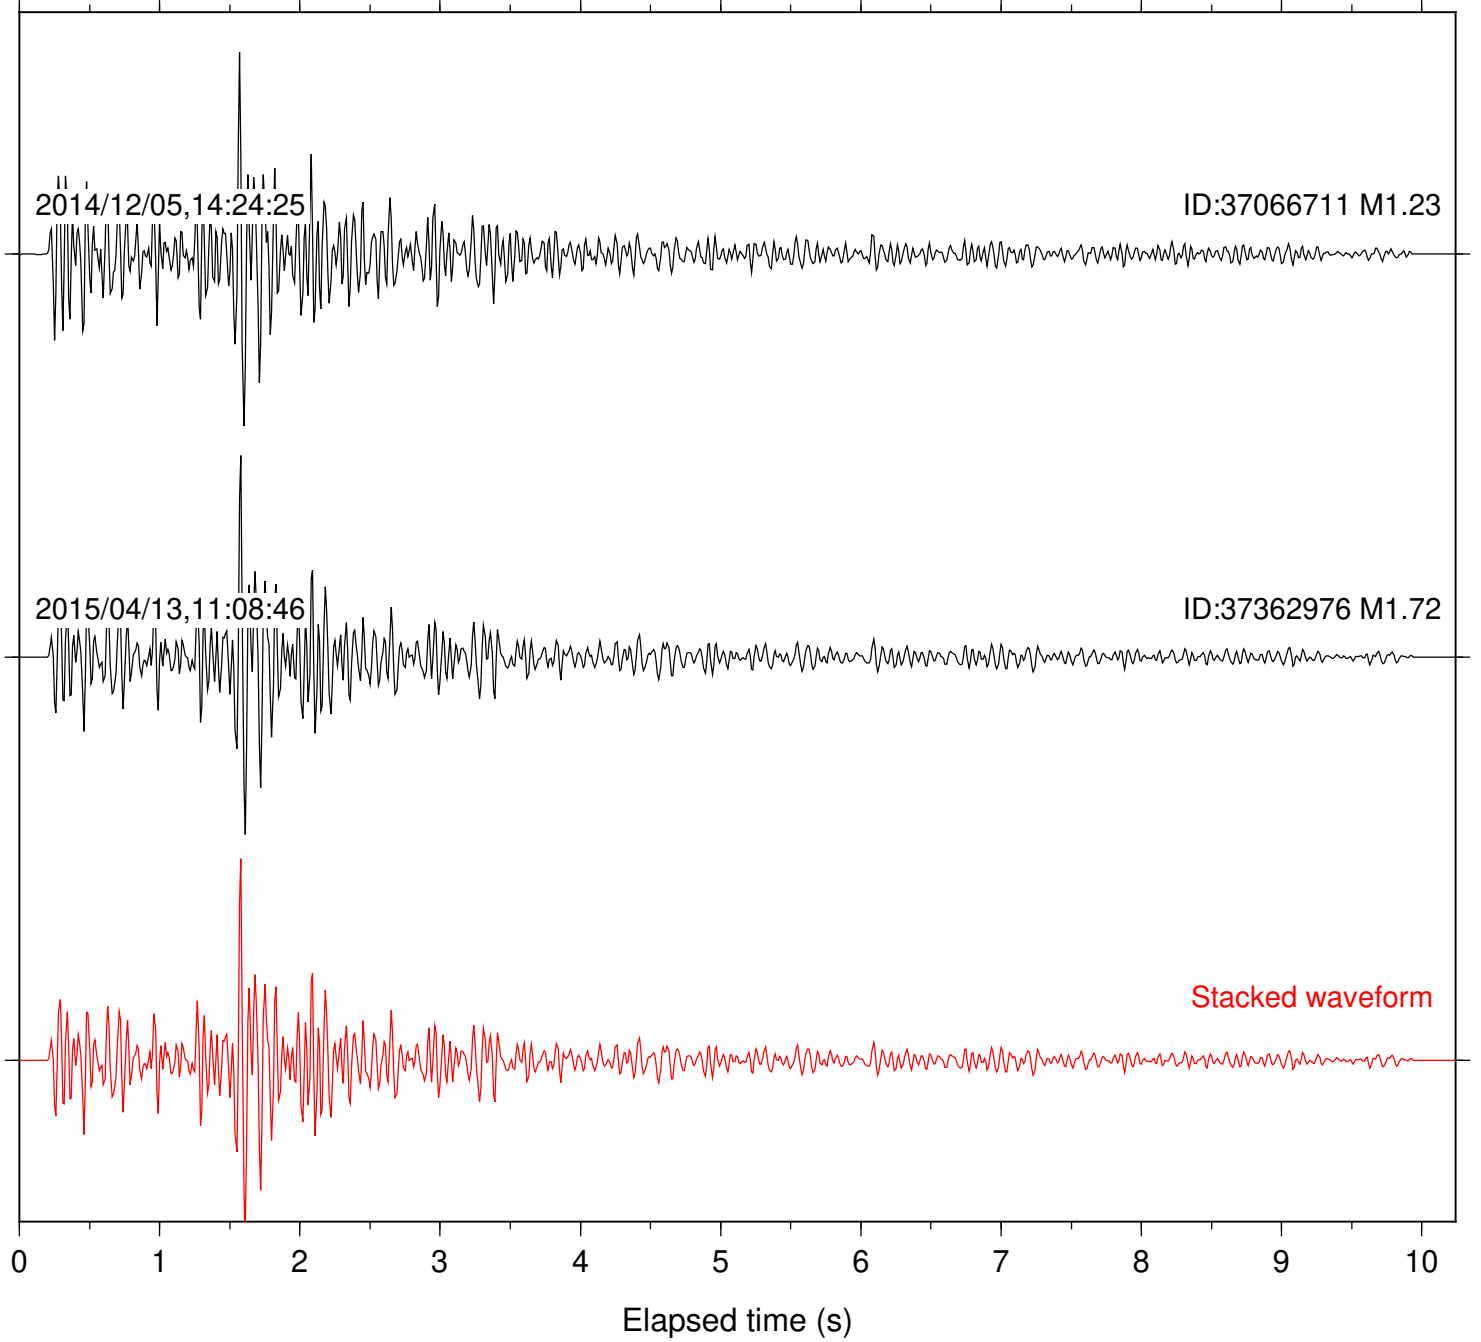

Station: B081 Com: EHZ

Focal depth: 8.44 km

Station: B082 Com: EHZ

Focal depth: 8.44 km

Station: B084 Com: EHZ

Focal depth: 8.41 km

Station: B086 Com: EHZ

Focal depth: 8.44 km

2015/04/06,02:11:39

ID:37357192 M1.39

2015/04/13,11:08:46

ID:37362976 M1.72

Stacked waveform

0 1 2 3 4 5 6 7 8 9 10
Elapsed time (s)

Station: B087 Com: EHZ

Focal depth: 8.44 km

Station: B088 Com: EHZ

Focal depth: 8.44 km

Station: B093 Com: EHZ

Focal depth: 8.44 km

Station: BZN Com: HHZ

Focal depth: 8.44 km

Station: FRD Com: HHZ

Focal depth: 8.44 km

Station: SND Com: HHZ

Focal depth: 8.44 km

Station: TOR Com: HHZ

Focal depth: 8.41 km