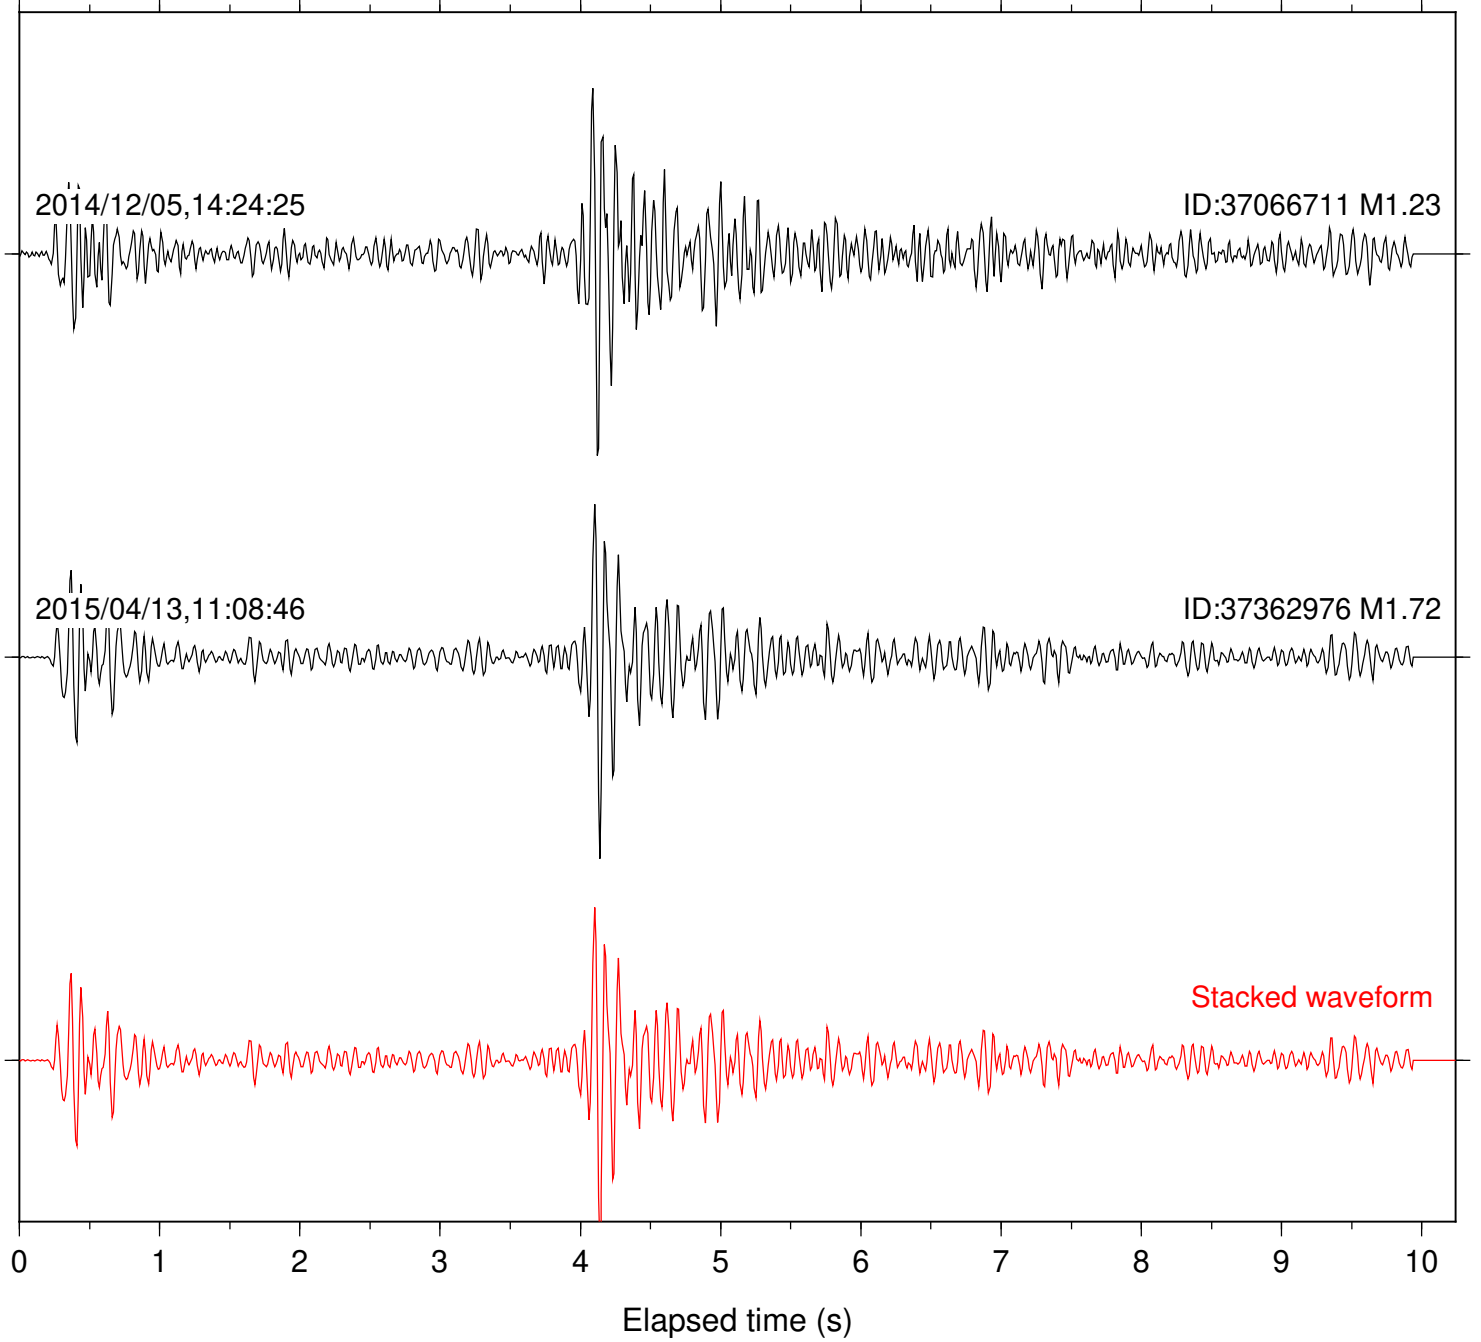

Station: B088 Com: EHZ

Focal depth: 8.44 km

Station: B093 Com: EHZ

Focal depth: 8.44 km

Station: BZN Com: HHZ

Focal depth: 8.44 km

Station: FRD Com: HHZ

Focal depth: 8.44 km

2014/12/05,14:24:25

ID:37066711 M1.23

2015/04/13,11:08:46

ID:37362976 M1.72

Stacked waveform

0 1 2 3 4 5 6 7 8 9 10
Elapsed time (s)

Station: KNW Com: HHZ

Focal depth: 8.44 km

Station: LKH Com: HHZ

Focal depth: 8.41 km

Station: MTG Com: HHZ

Focal depth: 8.44 km

Station: PFO Com: HHZ

Focal depth: 8.41 km

2014/12/05,14:24:25

ID:37066711 M1.23

Station: SND Com: HHZ

Focal depth: 8.44 km

Station: TOR Com: HHZ

Focal depth: 8.41 km