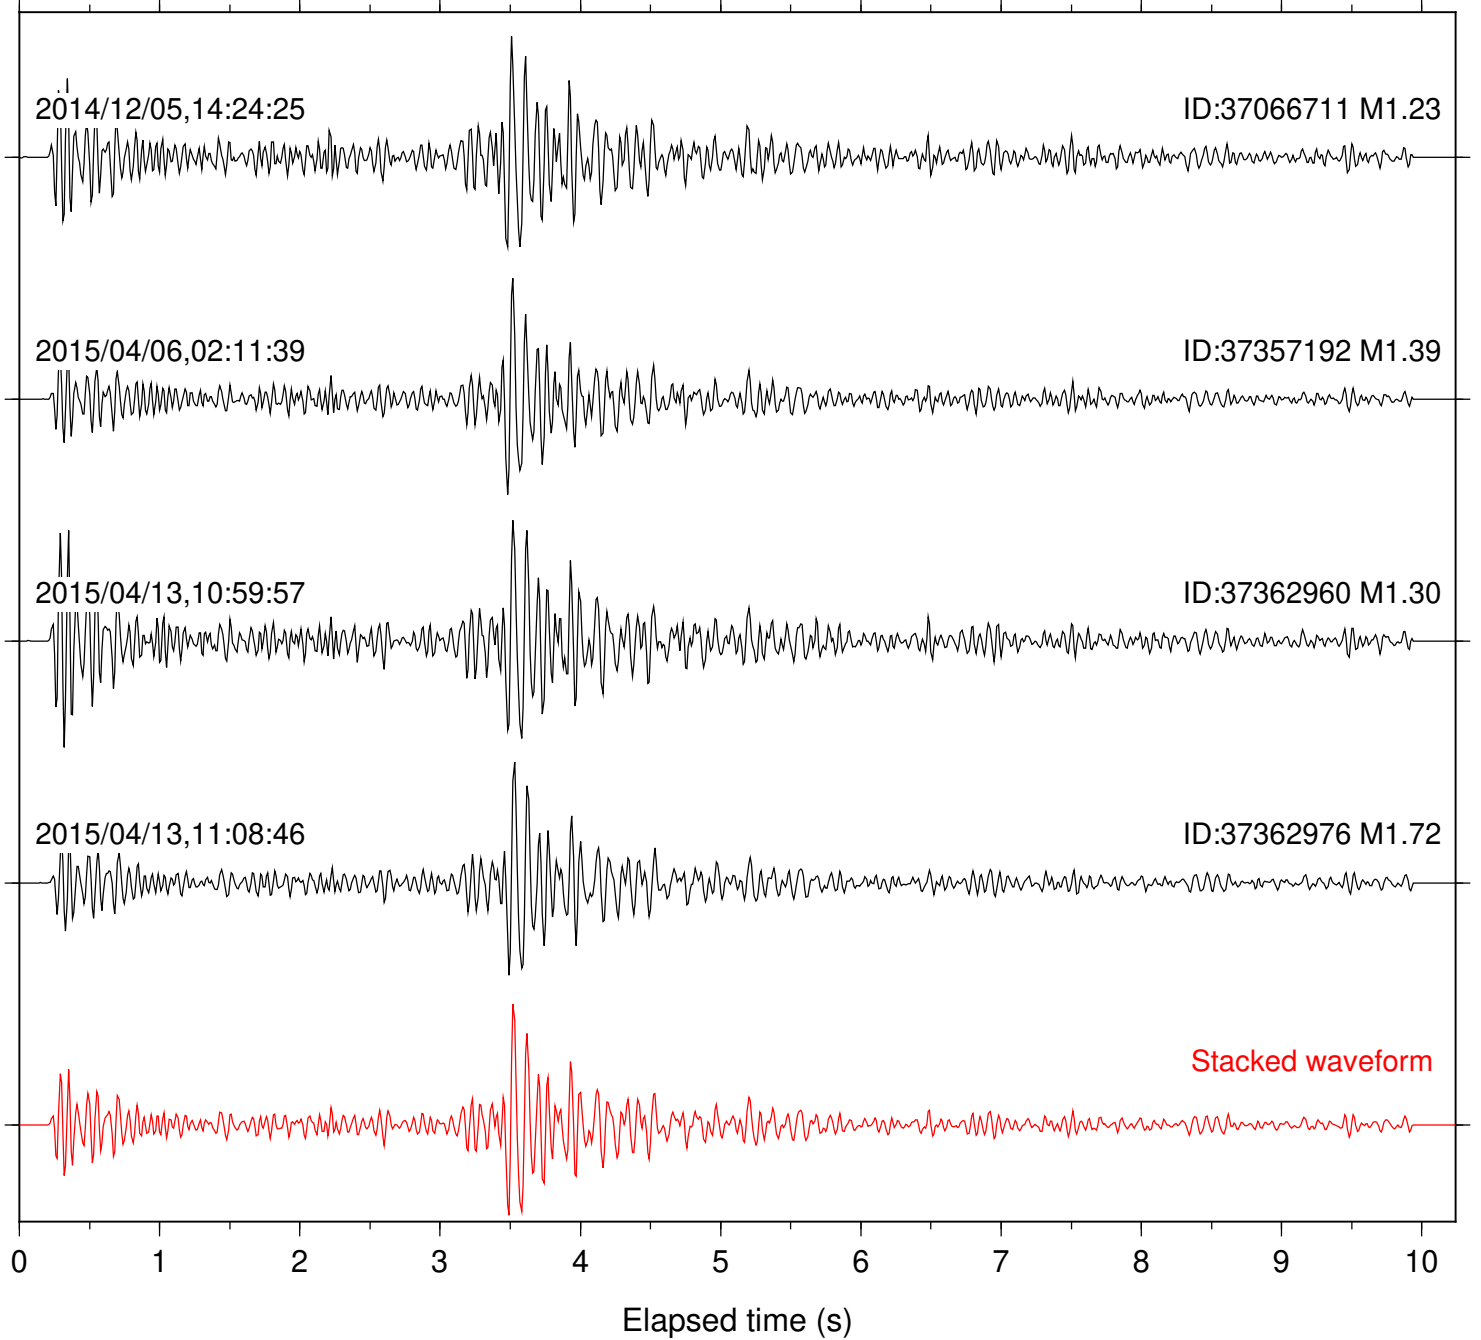

Station: B081 Com: EHZ

Focal depth: 8.44 km

Station: B082 Com: EHZ

Focal depth: 8.44 km

Station: B084 Com: EHZ

Focal depth: 8.41 km

Station: B086 Com: EHZ

Focal depth: 8.44 km

2015/04/06,02:11:39

ID:37357192 M1.39

2015/04/13,11:08:46

ID:37362976 M1.72

Stacked waveform

0 1 2 3 4 5 6 7 8 9 10
Elapsed time (s)

Station: B087 Com: EHZ

Focal depth: 8.44 km

Station: B088 Com: EHZ

Focal depth: 8.44 km

Station: B093 Com: EHZ

Focal depth: 8.44 km

Station: BZN Com: HHZ

Focal depth: 8.44 km

Station: FRD Com: HHZ

Focal depth: 8.44 km

Station: SND Com: HHZ

Focal depth: 8.44 km

Station: TOR Com: HHZ

Focal depth: 8.41 km