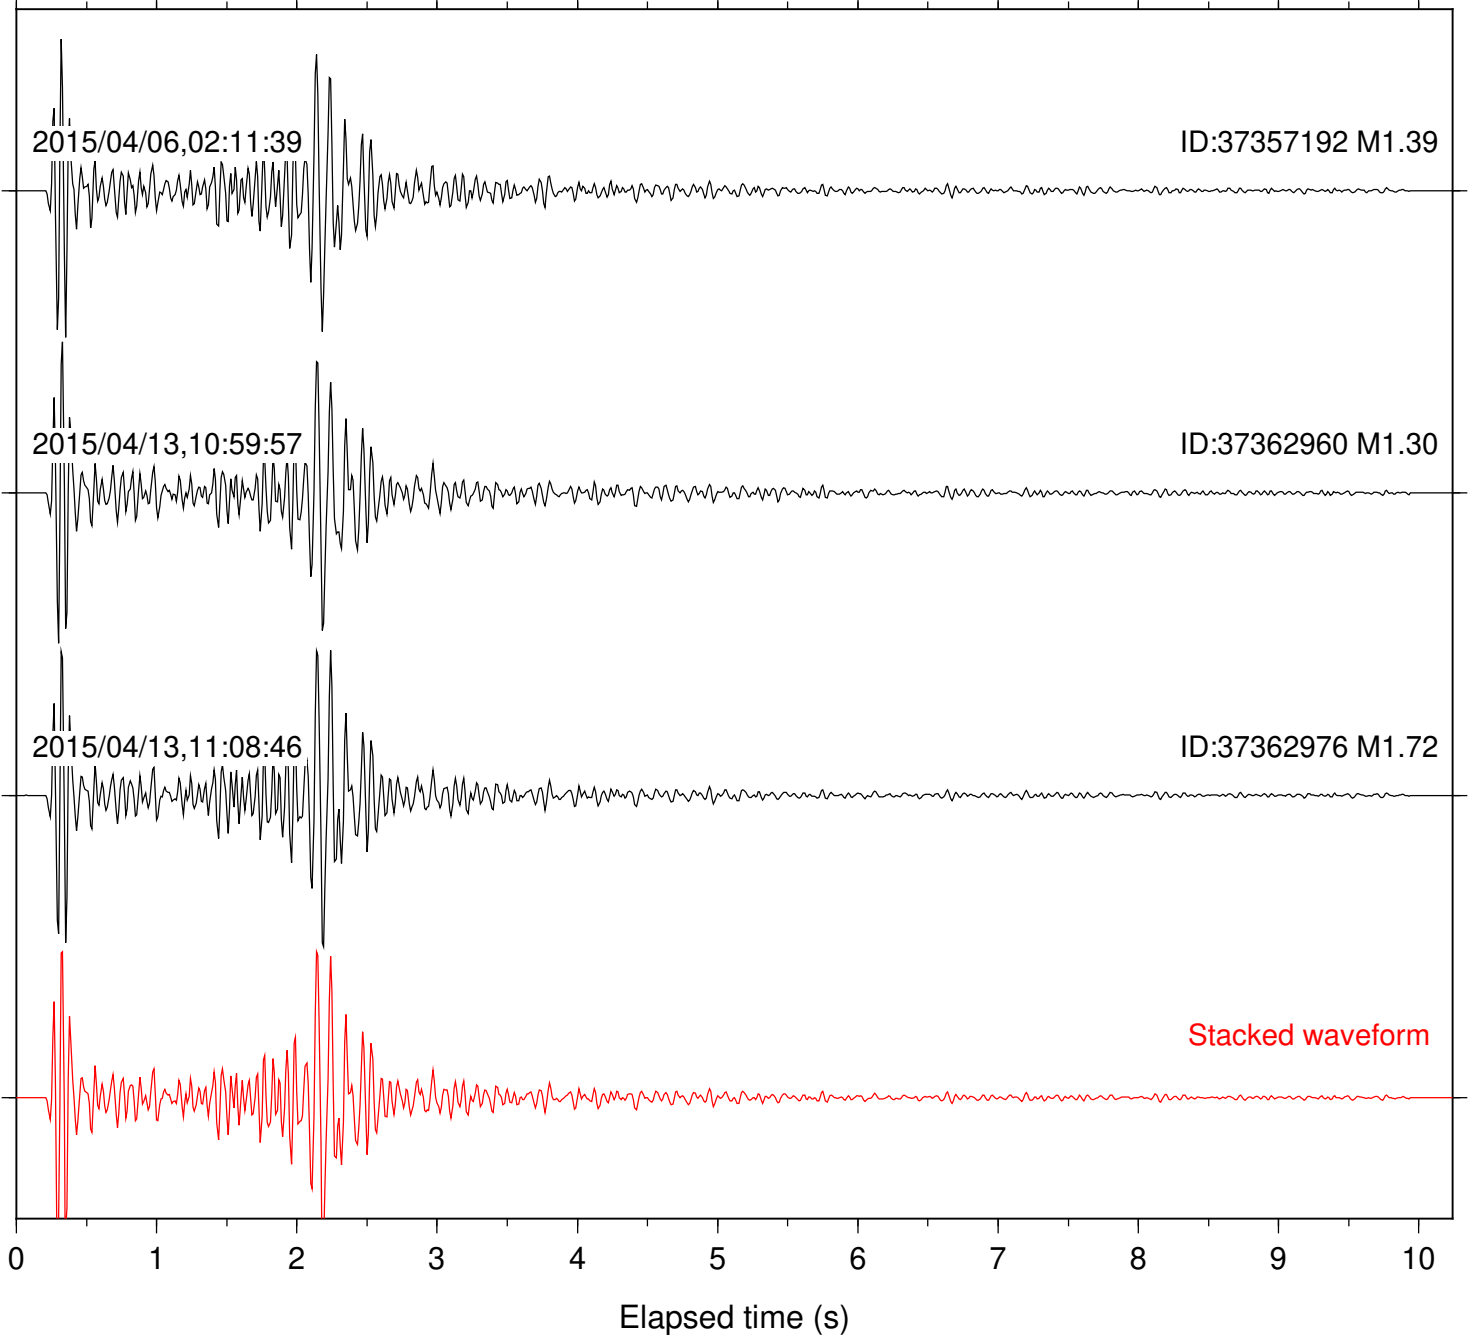

Station: B081 Com: EHZ

Focal depth: 8.44 km

Station: B082 Com: EHZ

Focal depth: 8.44 km

Station: B084 Com: EHZ

Focal depth: 8.41 km

Station: B086 Com: EHZ

Focal depth: 8.44 km

2015/04/06,02:11:39

ID:37357192 M1.39

2015/04/13,11:08:46

ID:37362976 M1.72

Stacked waveform

0 1 2 3 4 5 6 7 8 9 10
Elapsed time (s)

Station: B087 Com: EHZ

Focal depth: 8.44 km

Station: B088 Com: EHZ

Focal depth: 8.44 km

Station: B093 Com: EHZ

Focal depth: 8.44 km

Station: BZN Com: HHZ

Focal depth: 8.44 km

Station: FRD Com: HHZ

Focal depth: 8.44 km

Station: SND Com: HHZ

Focal depth: 8.44 km

Station: TOR Com: HHZ

Focal depth: 8.41 km