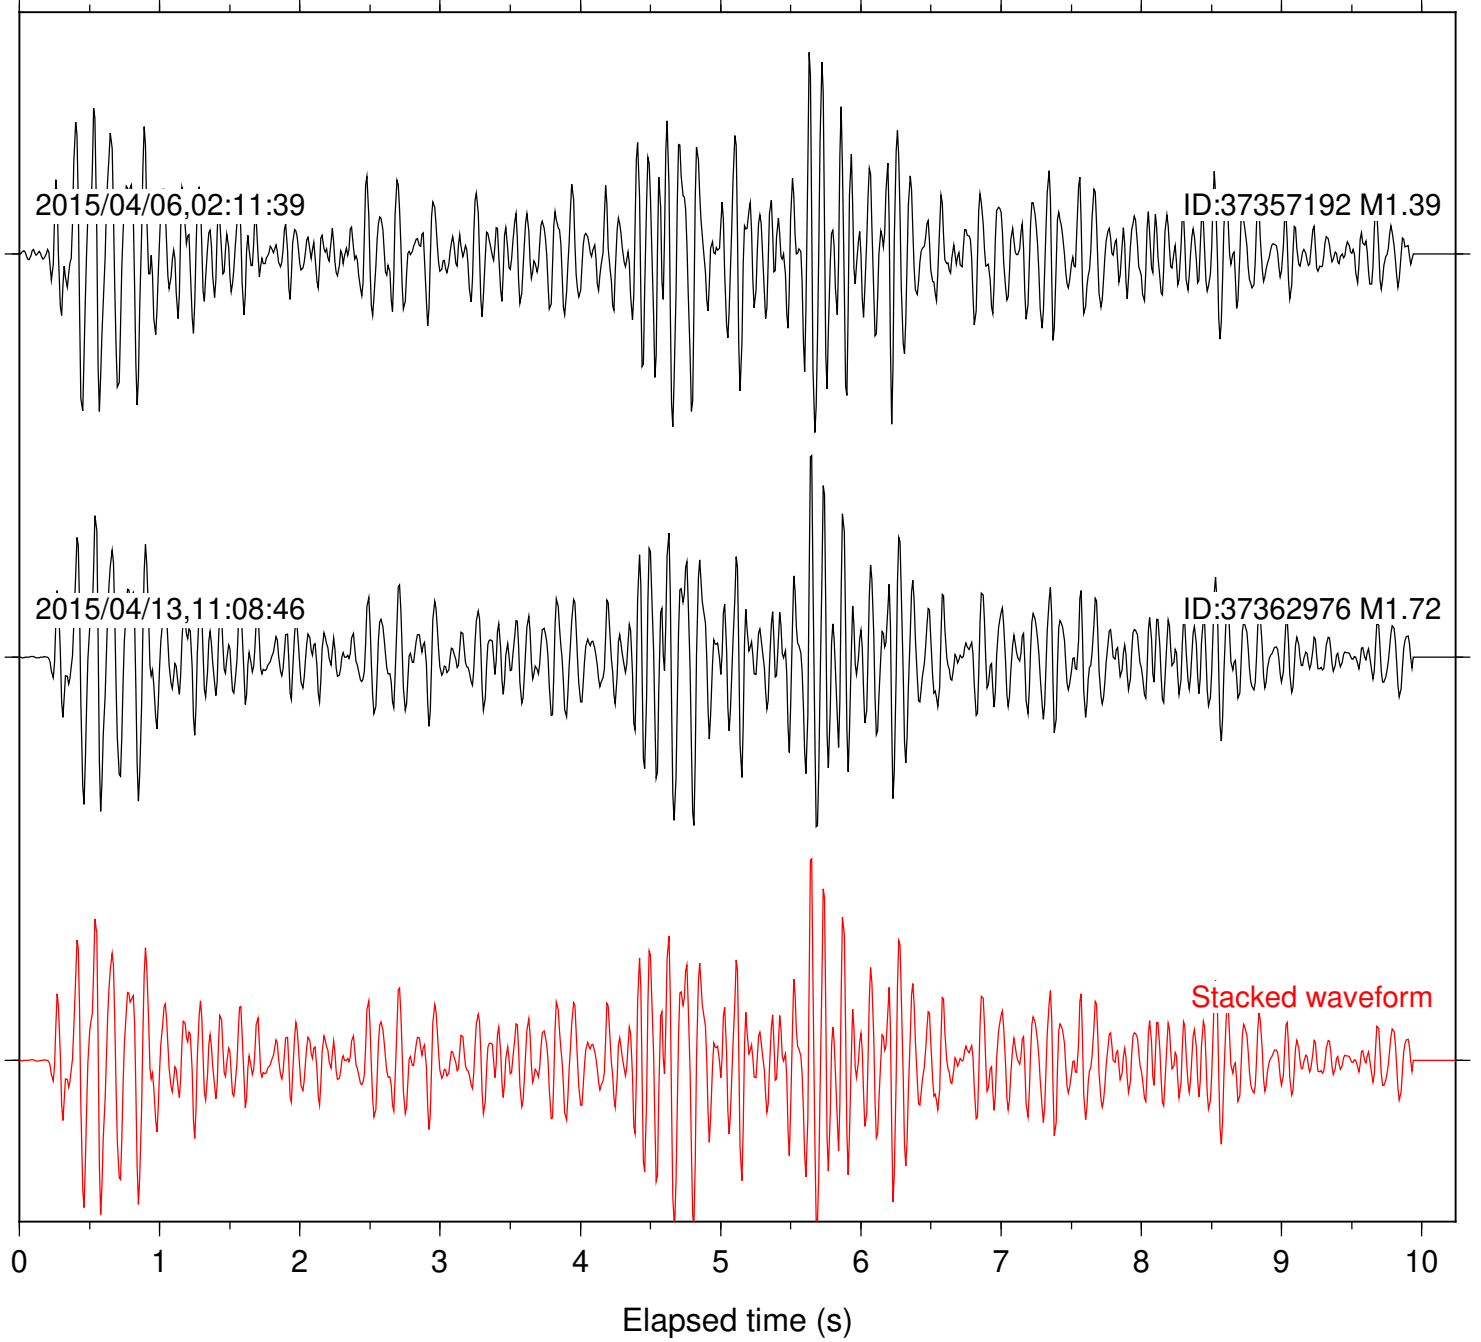

Station: B088 Com: EHZ

Focal depth: 8.44 km

Station: B093 Com: EHZ

Focal depth: 8.44 km

Station: BZN Com: HHZ

Focal depth: 8.44 km

Station: FRD Com: HHZ

Focal depth: 8.44 km

2014/12/05,14:24:25

ID:37066711 M1.23

2015/04/13,11:08:46

ID:37362976 M1.72

Stacked waveform

0 1 2 3 4 5 6 7 8 9 10
Elapsed time (s)

Station: KNW Com: HHZ

Focal depth: 8.44 km

Station: LKH Com: HHZ

Focal depth: 8.41 km

Station: MTG Com: HHZ

Focal depth: 8.44 km

Station: PFO Com: HHZ

Focal depth: 8.41 km

2014/12/05,14:24:25

ID:37066711 M1.23

Station: SND Com: HHZ

Focal depth: 8.44 km

Station: TOR Com: HHZ

Focal depth: 8.41 km