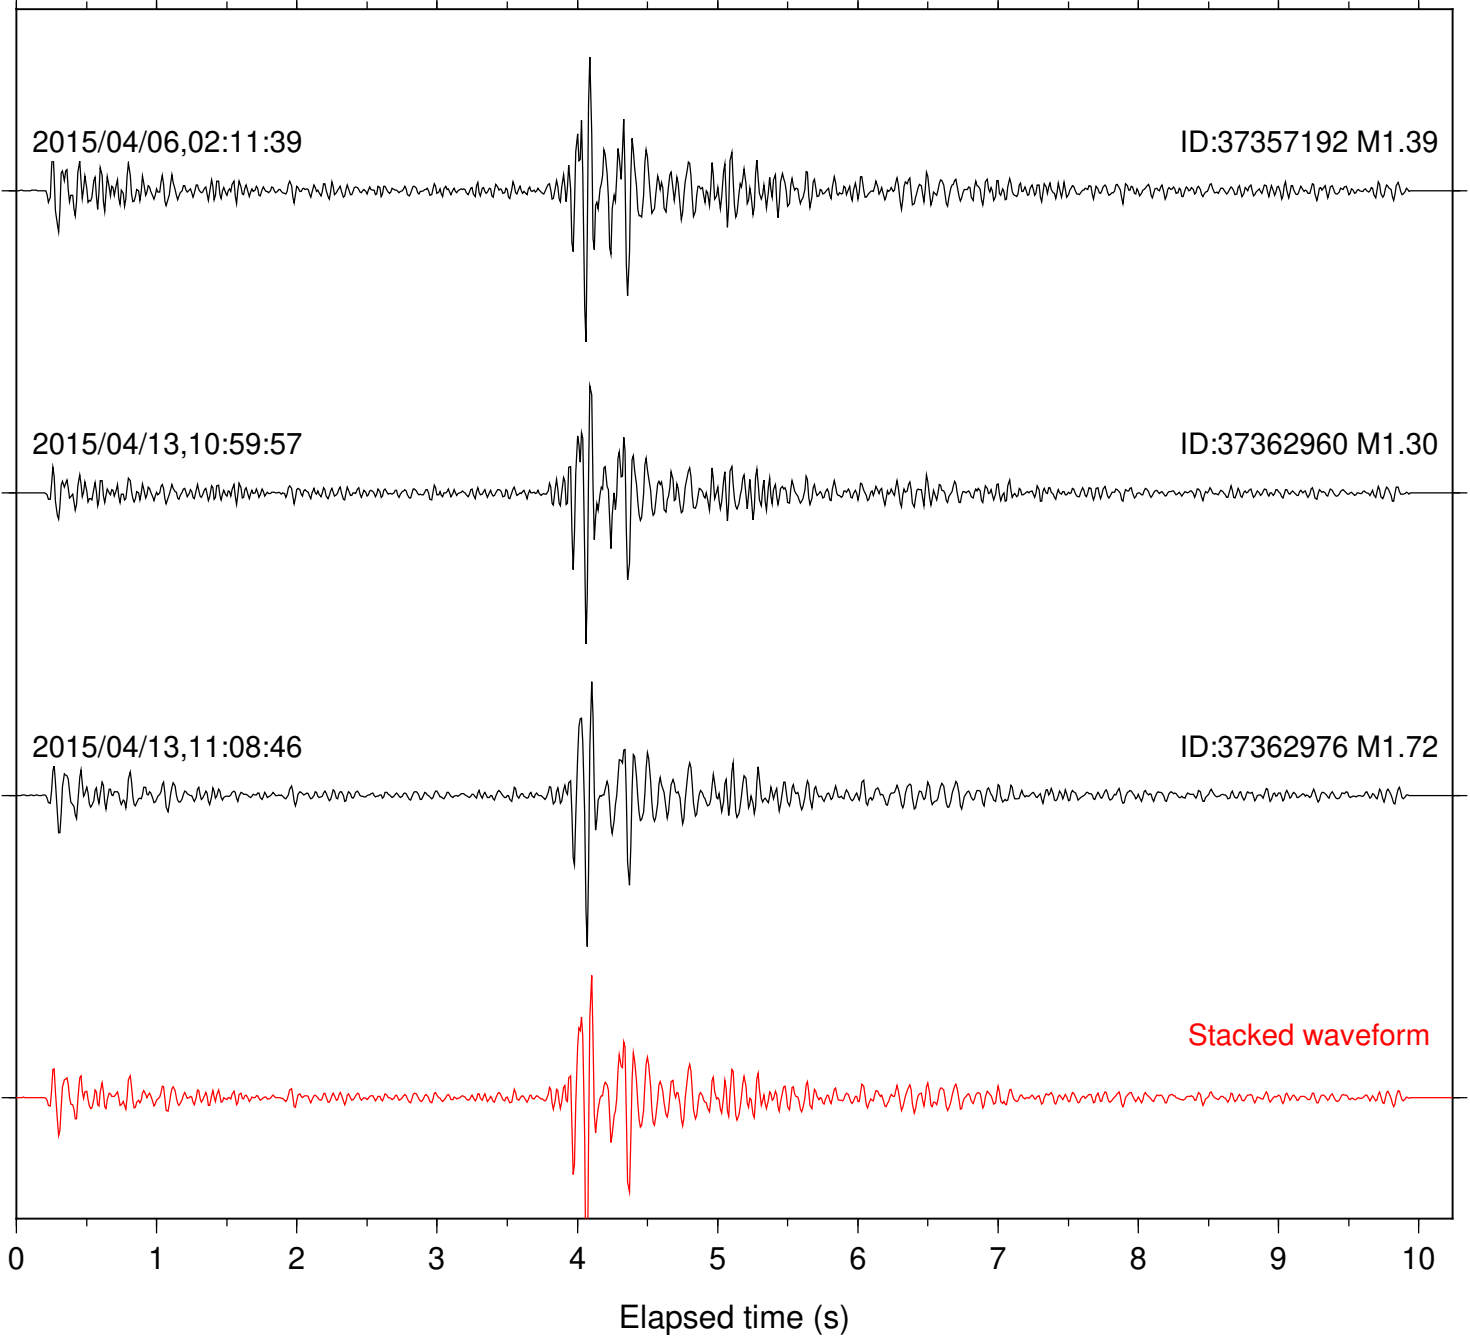

Station: B081 Com: EHZ

Focal depth: 8.44 km

Station: B082 Com: EHZ

Focal depth: 8.44 km

Station: B084 Com: EHZ

Focal depth: 8.41 km

Station: B086 Com: EHZ

Focal depth: 8.44 km

2015/04/06,02:11:39

ID:37357192 M1.39

2015/04/13,11:08:46

ID:37362976 M1.72

Stacked waveform

0 1 2 3 4 5 6 7 8 9 10
Elapsed time (s)

Station: B087 Com: EHZ

Focal depth: 8.44 km

Station: B088 Com: EHZ

Focal depth: 8.44 km

Station: B093 Com: EHZ

Focal depth: 8.44 km

Station: BZN Com: HHZ

Focal depth: 8.44 km

Station: FRD Com: HHZ

Focal depth: 8.44 km

Station: SND Com: HHZ

Focal depth: 8.44 km

Station: TOR Com: HHZ

Focal depth: 8.41 km