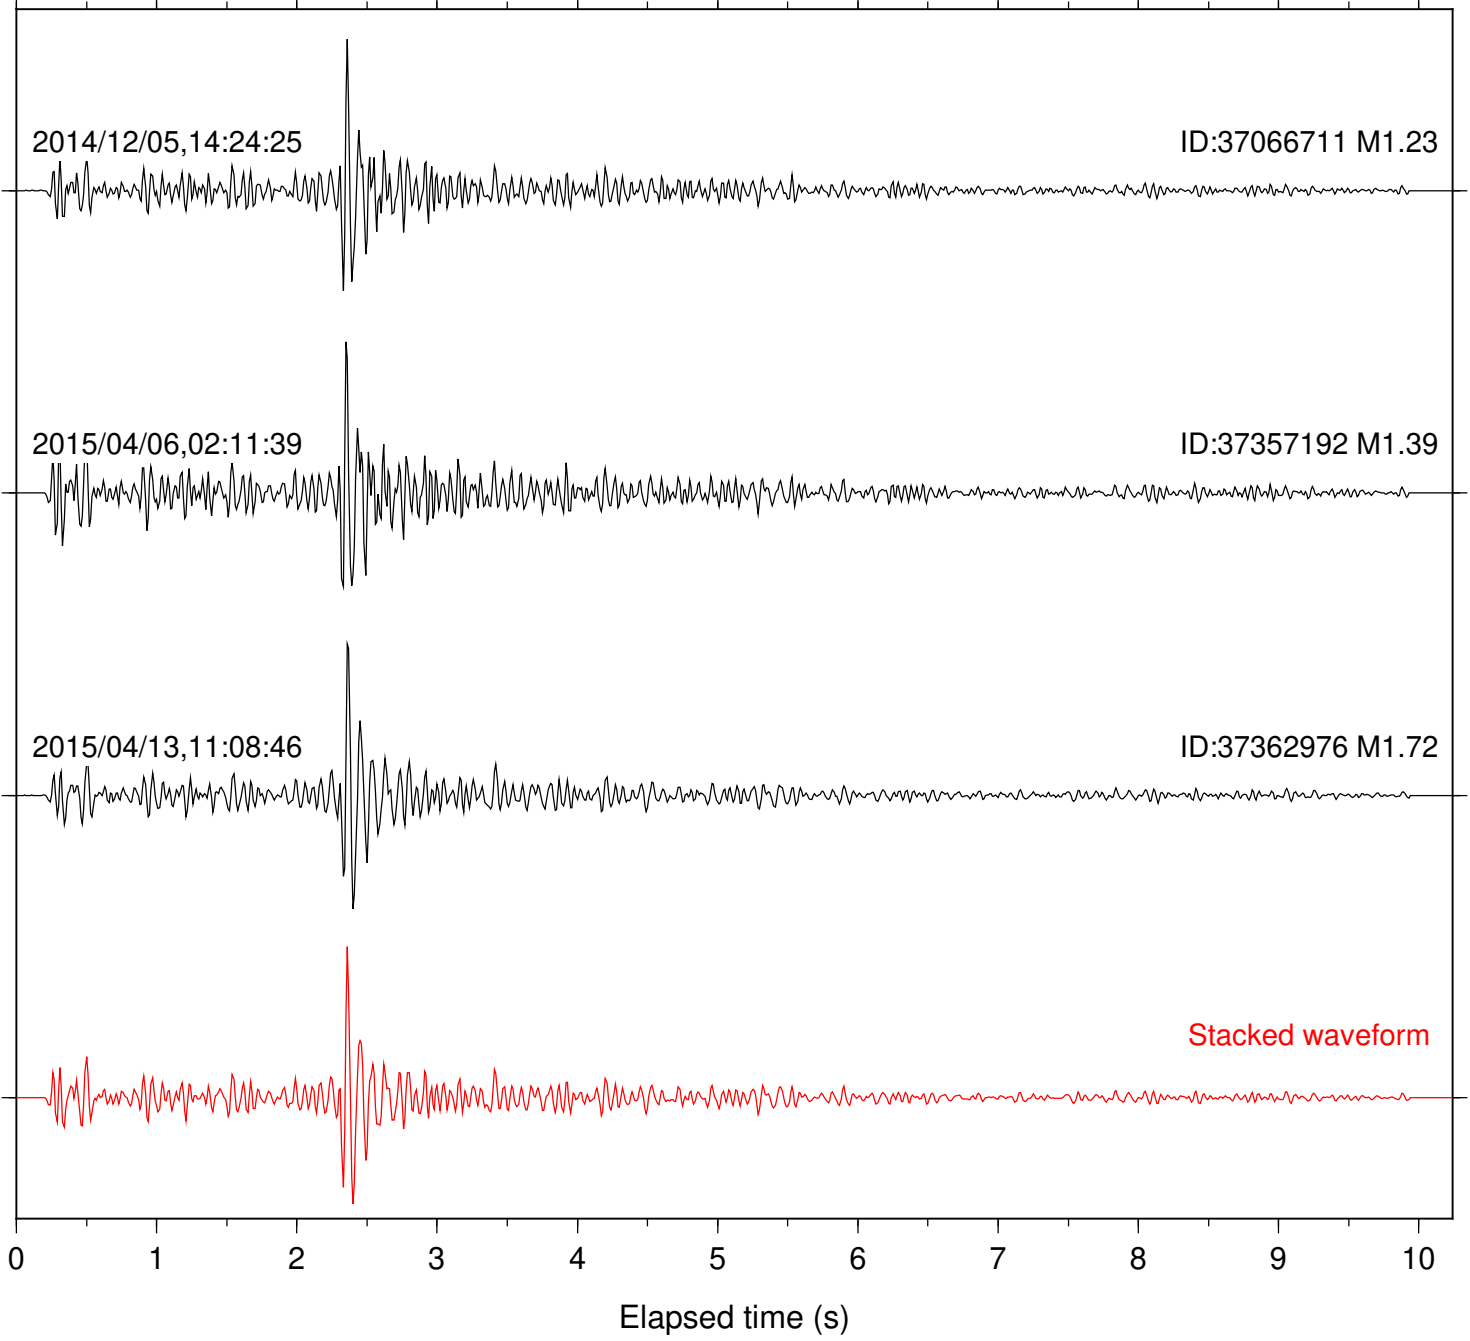

Station: B081 Com: EHZ

Focal depth: 8.44 km

Station: B082 Com: EHZ

Focal depth: 8.44 km

Station: B084 Com: EHZ

Focal depth: 8.41 km

Station: B086 Com: EHZ

Focal depth: 8.44 km

2015/04/06,02:11:39

ID:37357192 M1.39

2015/04/13,11:08:46

ID:37362976 M1.72

Stacked waveform

0 1 2 3 4 5 6 7 8 9 10
Elapsed time (s)

Station: B087 Com: EHZ

Focal depth: 8.44 km

Station: B088 Com: EHZ

Focal depth: 8.44 km

Station: B093 Com: EHZ

Focal depth: 8.44 km

Station: BZN Com: HHZ

Focal depth: 8.44 km

Station: FRD Com: HHZ

Focal depth: 8.44 km

Station: SND Com: HHZ

Focal depth: 8.44 km

Station: TOR Com: HHZ

Focal depth: 8.41 km