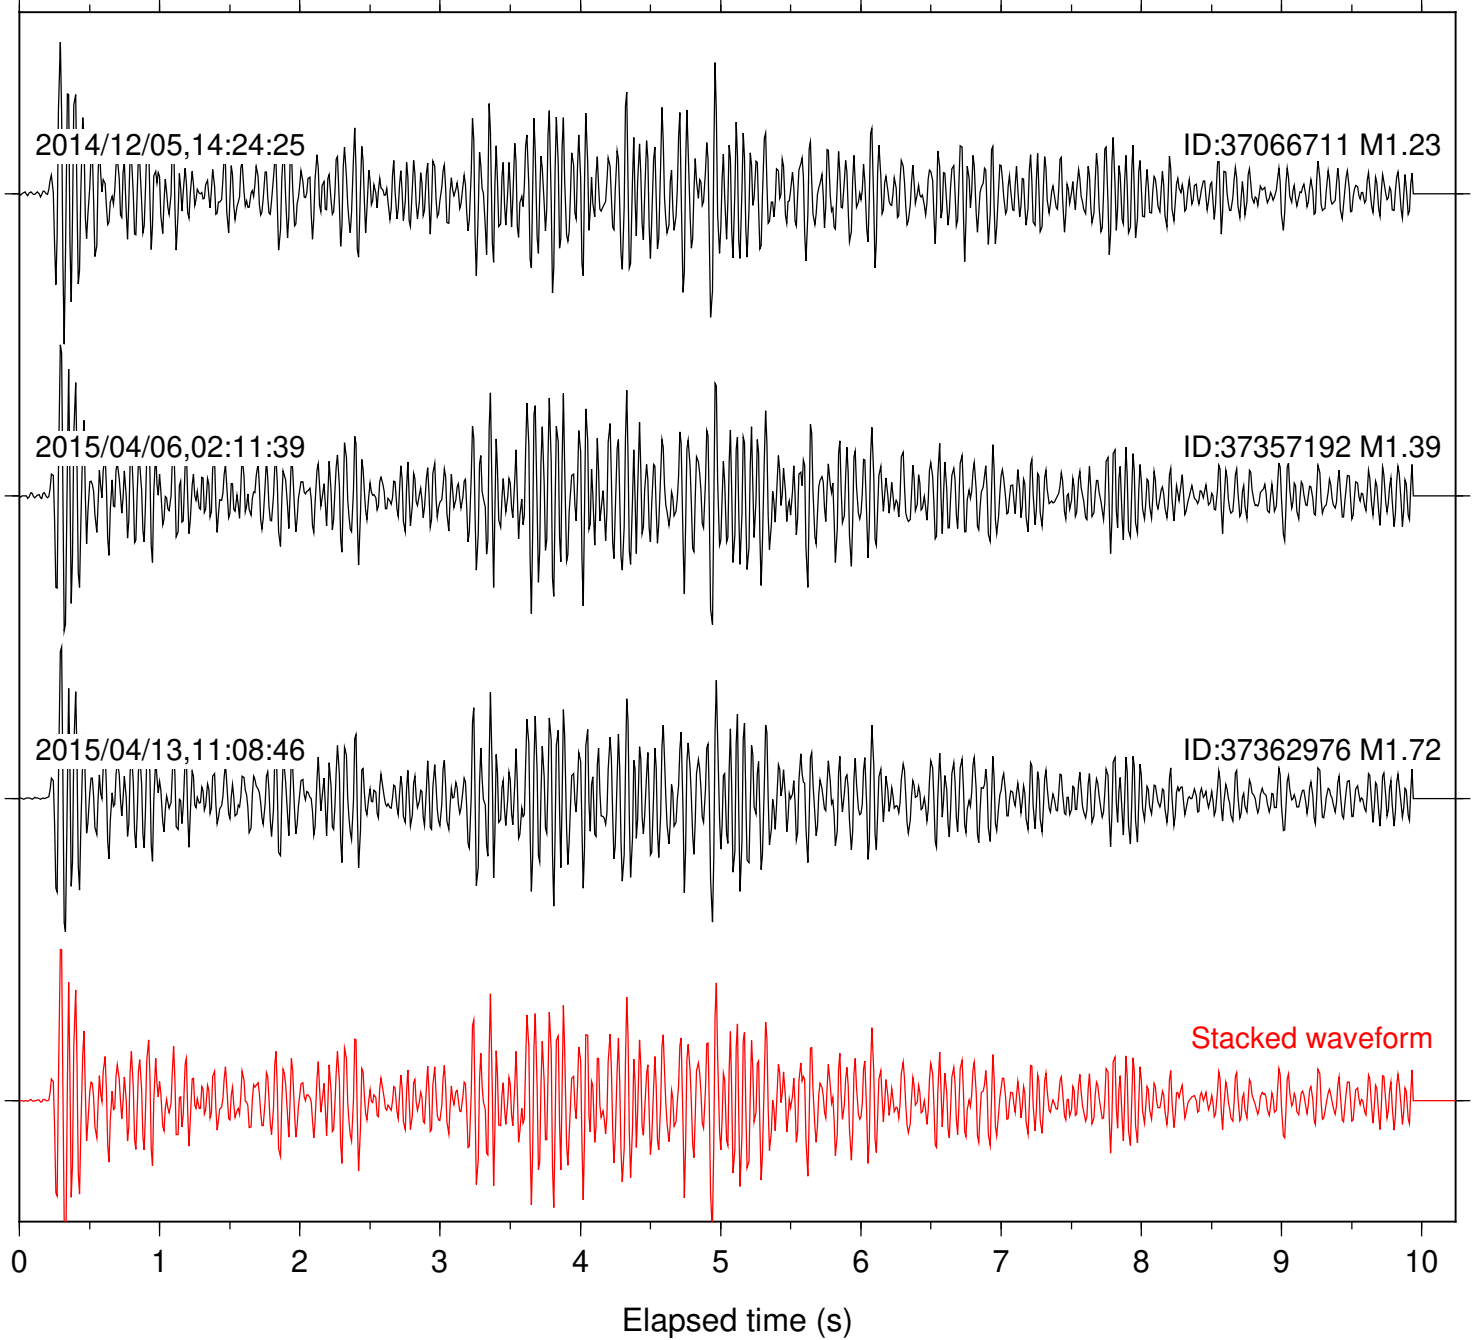

2015/04/06,02:11:39

ID:37357192 M1.39

Stacked waveform

0 1 2 3 4 5 6 7 8 9 10
Elapsed time (s)

Station: PLM Com: HHZ

Focal depth: 8.44 km

Station: RDM Com: HHZ

Focal depth: 8.44 km

Station: SND Com: HHZ

Focal depth: 8.44 km

Station: TOR Com: HHZ

Focal depth: 8.41 km