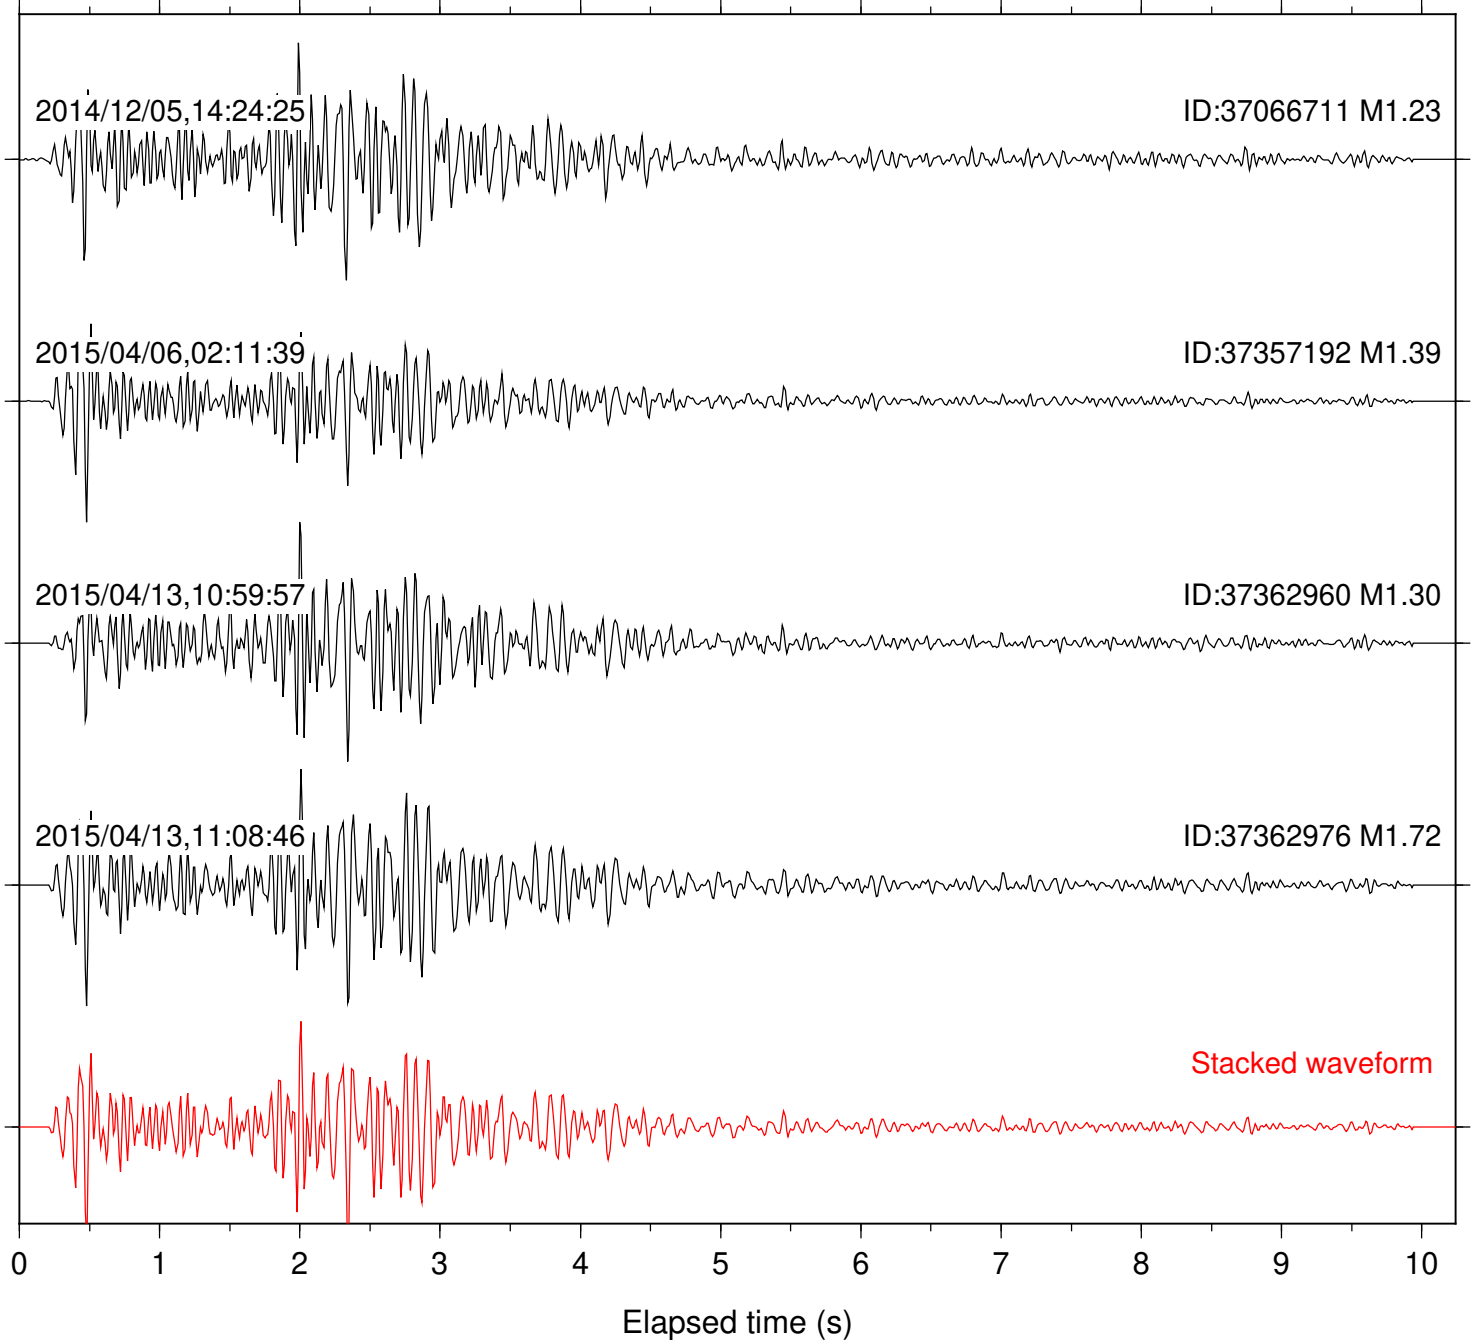

2015/04/06,02:11:39

ID:37357192 M1.39

Stacked waveform

0 1 2 3 4 5 6 7 8 9 10
Elapsed time (s)

Station: PLM Com: HHZ

Focal depth: 8.44 km

Station: RDM Com: HHZ

Focal depth: 8.44 km

Station: SND Com: HHZ

Focal depth: 8.44 km

Station: TOR Com: HHZ

Focal depth: 8.41 km