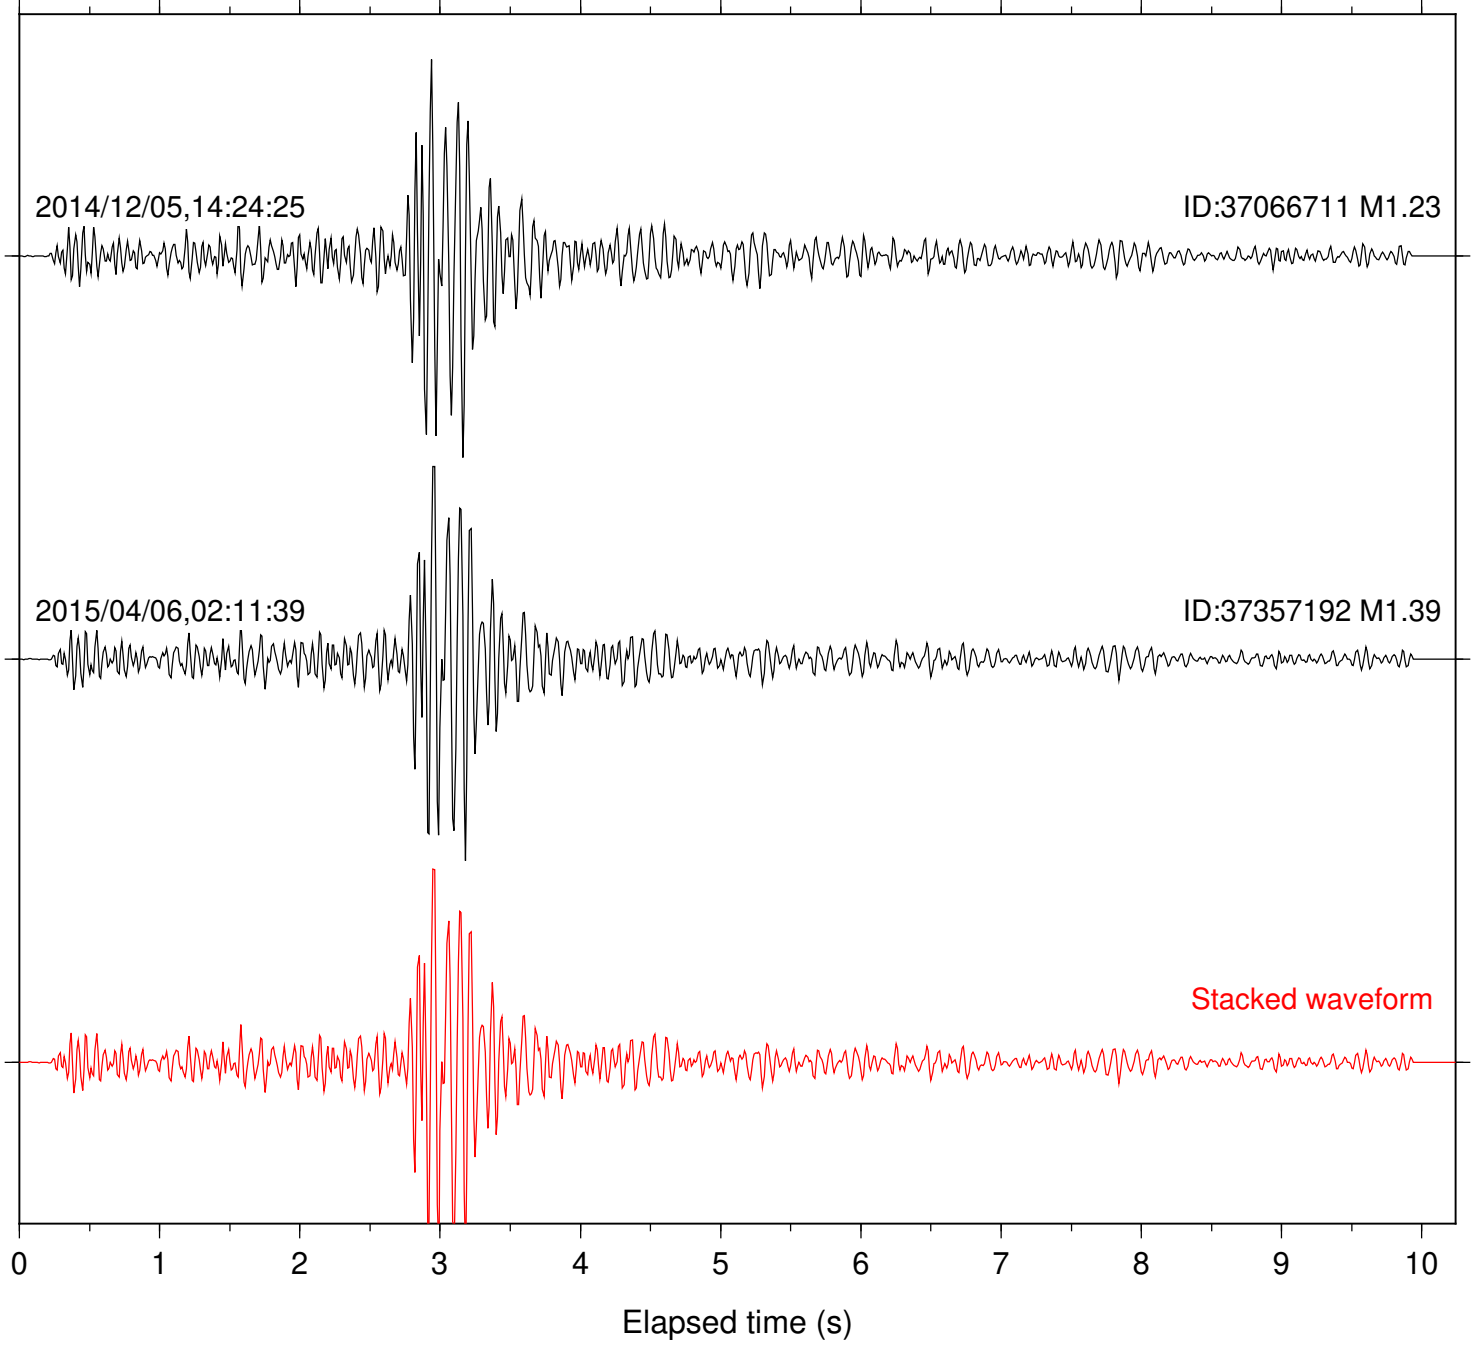

Station: B081 Com: EHZ

Focal depth: 8.44 km

Station: B082 Com: EHZ

Focal depth: 8.44 km

Station: B084 Com: EHZ

Focal depth: 8.41 km

Station: B086 Com: EHZ

Focal depth: 8.44 km

2015/04/06,02:11:39

ID:37357192 M1.39

2015/04/13,11:08:46

ID:37362976 M1.72

Stacked waveform

0 1 2 3 4 5 6 7 8 9 10
Elapsed time (s)

Station: B087 Com: EHZ

Focal depth: 8.44 km

Station: B088 Com: EHZ

Focal depth: 8.44 km

Station: B093 Com: EHZ

Focal depth: 8.44 km

Station: BZN Com: HHZ

Focal depth: 8.44 km

Station: FRD Com: HHZ

Focal depth: 8.44 km

Station: SND Com: HHZ

Focal depth: 8.44 km

Station: TOR Com: HHZ

Focal depth: 8.41 km