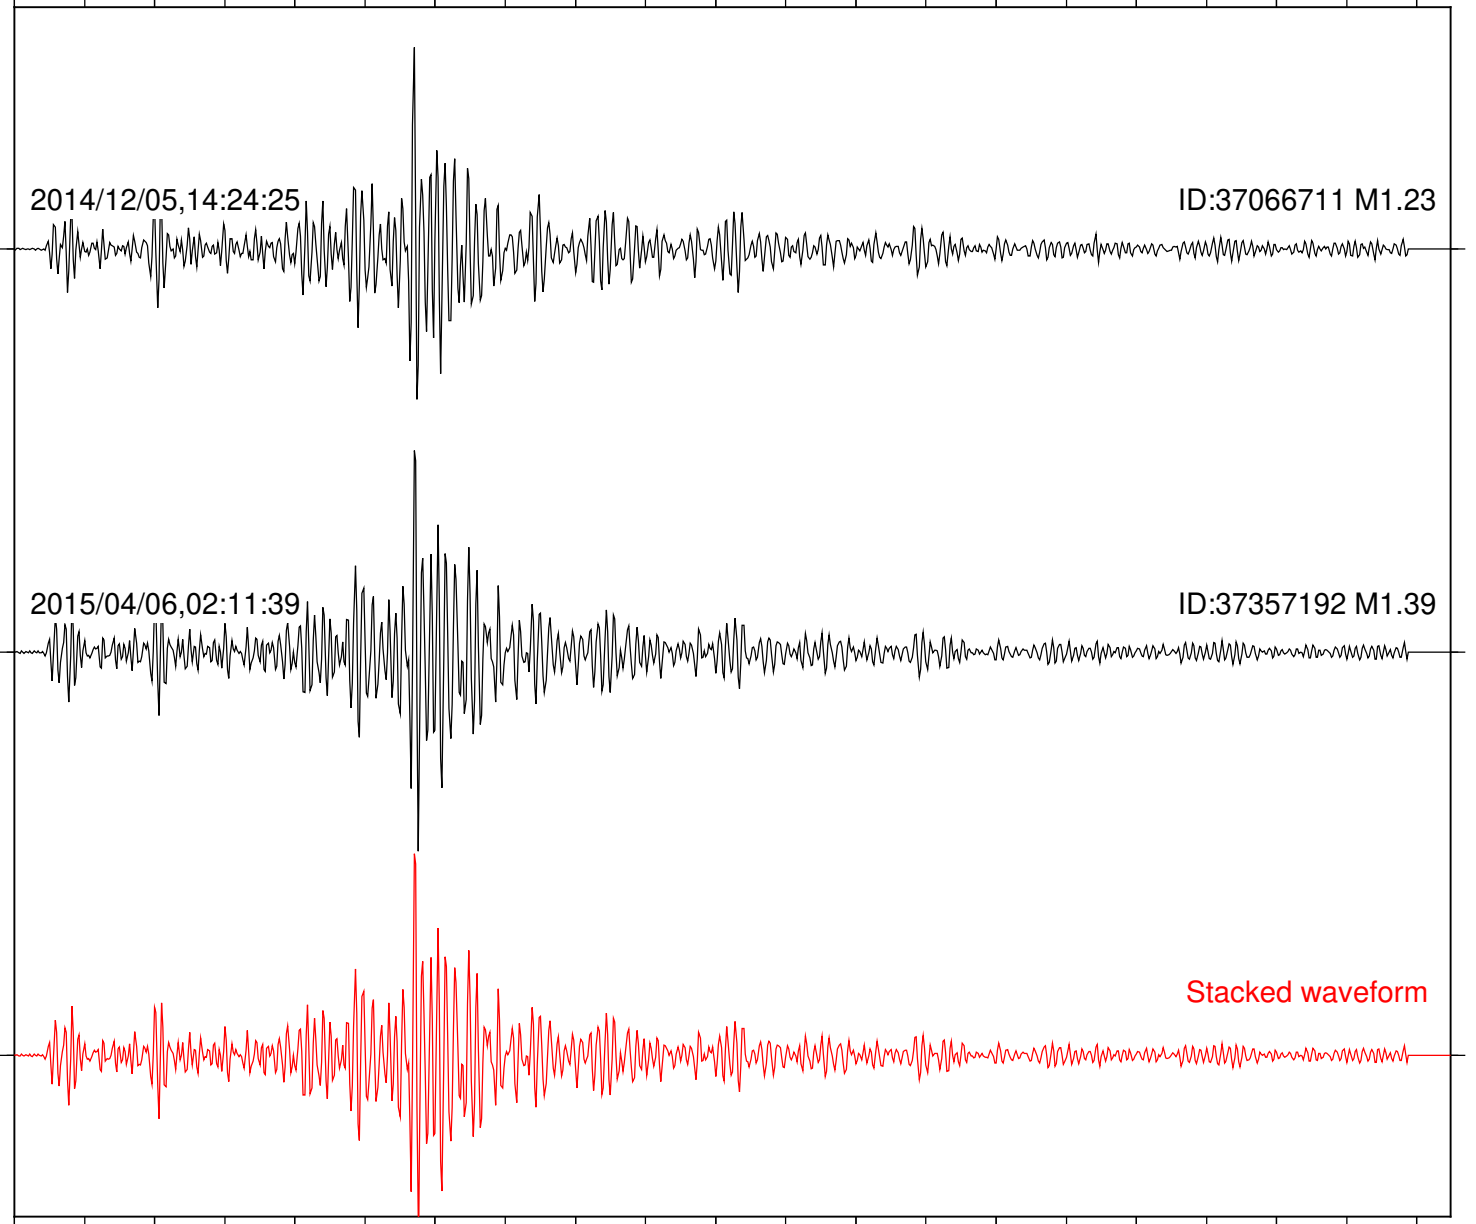

Station: LKH Com: HHZ

Focal depth: 8.41 km

Station: MTG Com: HHZ

Focal depth: 8.44 km

Station: PFO Com: HHZ

Focal depth: 8.41 km

2014/12/05,14:24:25

ID:37066711 M1.23

2015/04/06,02:11:39

ID:37357192 M1.39

Stacked waveform

0 1 2 3 4 5 6 7 8 9 10
Elapsed time (s)

Station: PLM Com: HHZ

Focal depth: 8.44 km

Station: RDM Com: HHZ

Focal depth: 8.44 km

Station: SND Com: HHZ

Focal depth: 8.44 km

Station: TOR Com: HHZ

Focal depth: 8.41 km