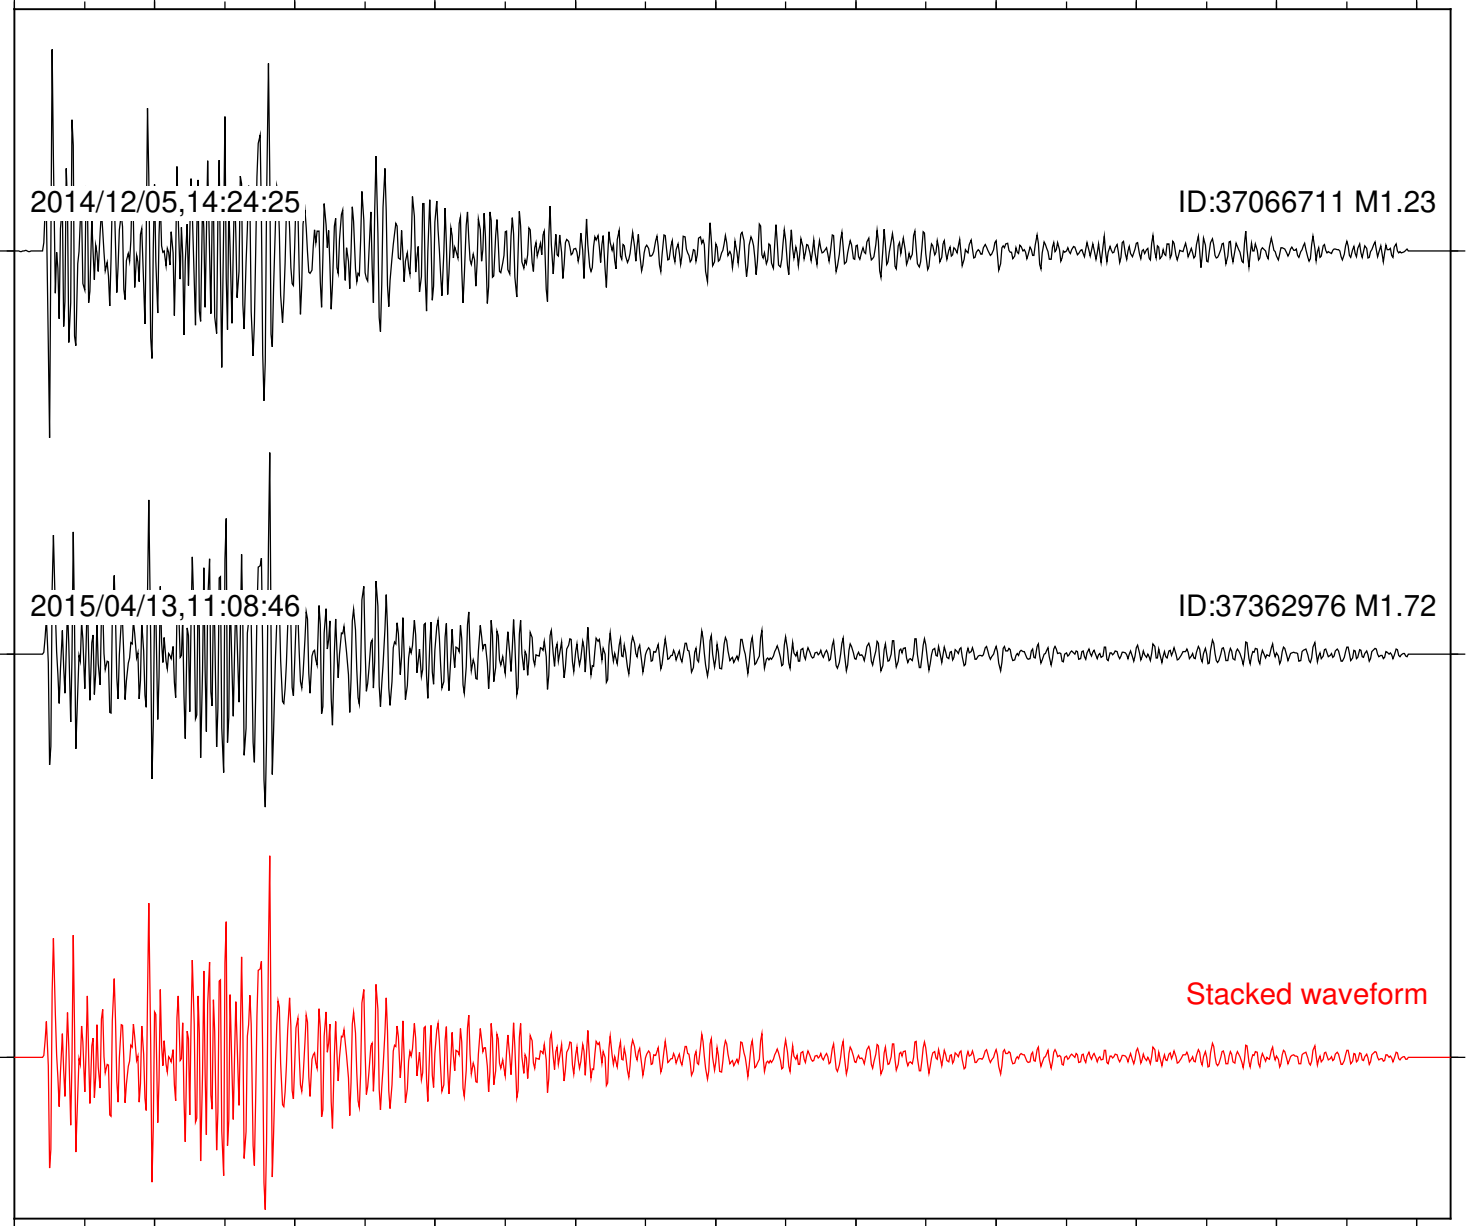

Station: B088 Com: EHZ

Focal depth: 8.44 km

Station: B093 Com: EHZ

Focal depth: 8.44 km

Station: BZN Com: HHZ

Focal depth: 8.44 km

Station: FRD Com: HHZ

Focal depth: 8.44 km

2014/12/05,14:24:25

ID:37066711 M1.23

2015/04/13,11:08:46

ID:37362976 M1.72

Stacked waveform

0 1 2 3 4 5 6 7 8 9 10
Elapsed time (s)

Station: KNW Com: HHZ

Focal depth: 8.44 km

Station: LKH Com: HHZ

Focal depth: 8.41 km

Station: MTG Com: HHZ

Focal depth: 8.44 km

Station: PFO Com: HHZ

Focal depth: 8.41 km

2014/12/05,14:24:25

ID:37066711 M1.23

Station: SND Com: HHZ

Focal depth: 8.44 km

Station: TOR Com: HHZ

Focal depth: 8.41 km