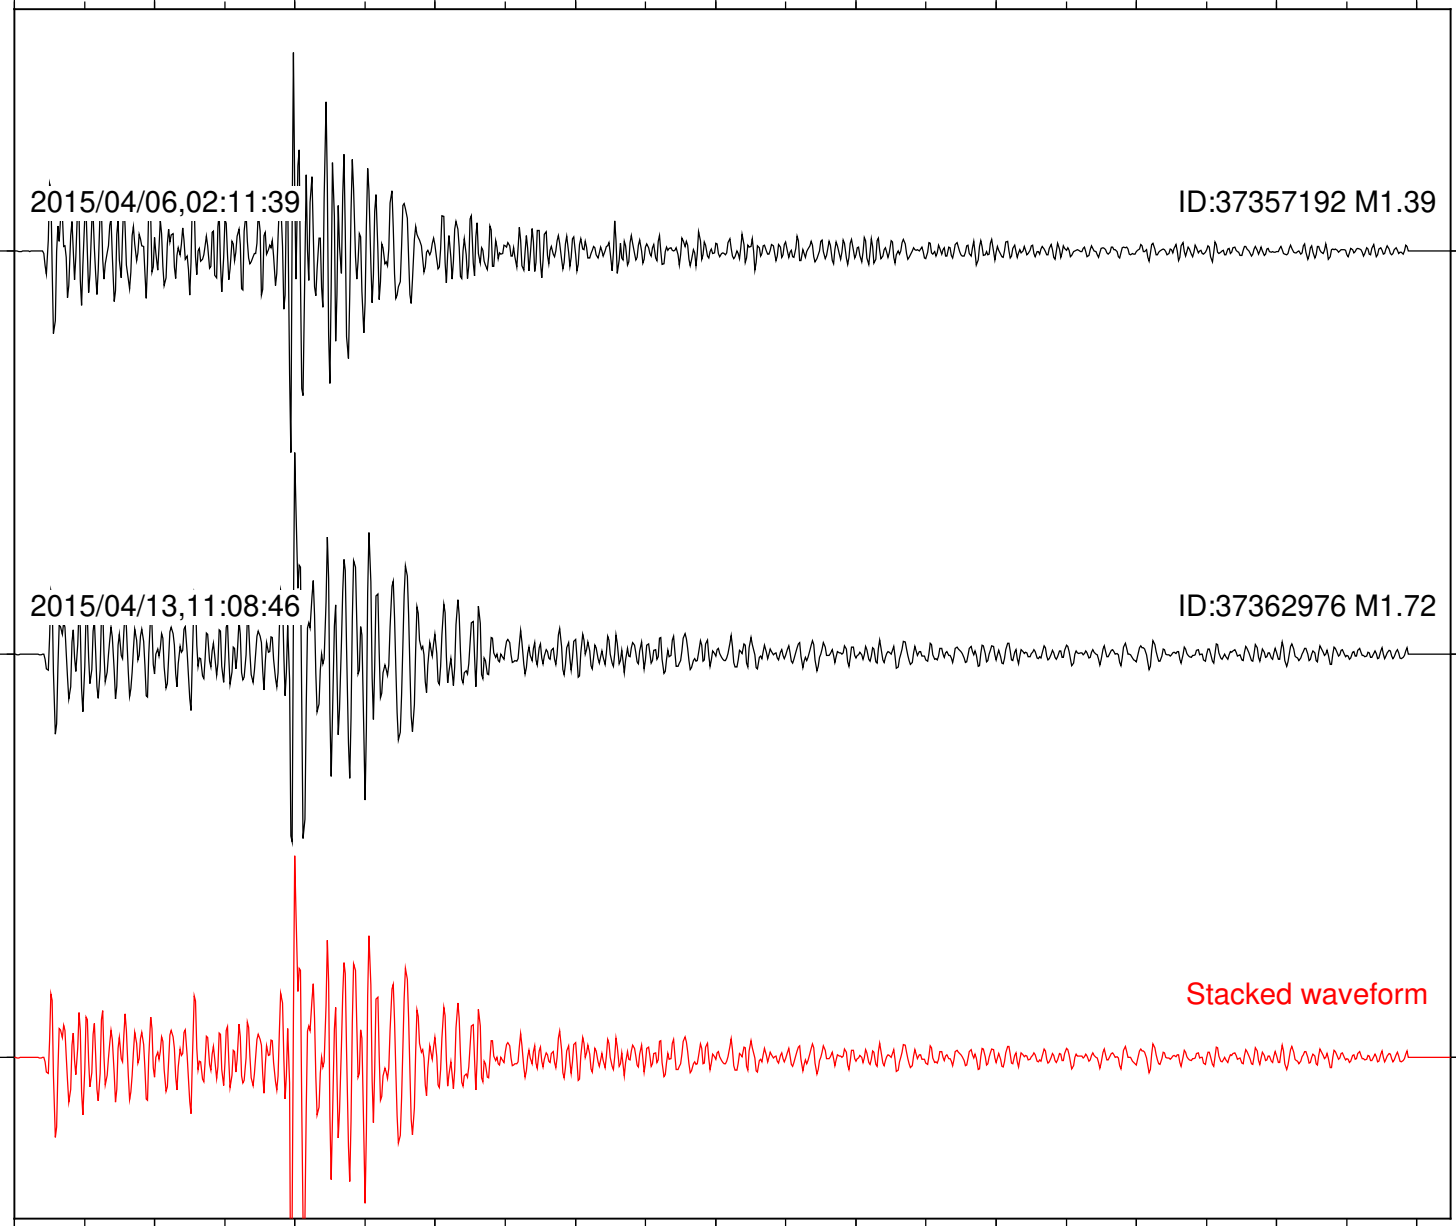

Station: B081 Com: EHZ

Focal depth: 8.44 km

Station: B082 Com: EHZ

Focal depth: 8.44 km

Station: B084 Com: EHZ

Focal depth: 8.41 km

Station: B086 Com: EHZ

Focal depth: 8.44 km

2015/04/06,02:11:39

ID:37357192 M1.39

2015/04/13,11:08:46

ID:37362976 M1.72

Stacked waveform

0 1 2 3 4 5 6 7 8 9 10
Elapsed time (s)

Station: B087 Com: EHZ

Focal depth: 8.44 km

Station: B088 Com: EHZ

Focal depth: 8.44 km

Station: B093 Com: EHZ

Focal depth: 8.44 km

Station: BZN Com: HHZ

Focal depth: 8.44 km

Station: FRD Com: HHZ

Focal depth: 8.44 km

Station: SND Com: HHZ

Focal depth: 8.44 km

Station: TOR Com: HHZ

Focal depth: 8.41 km