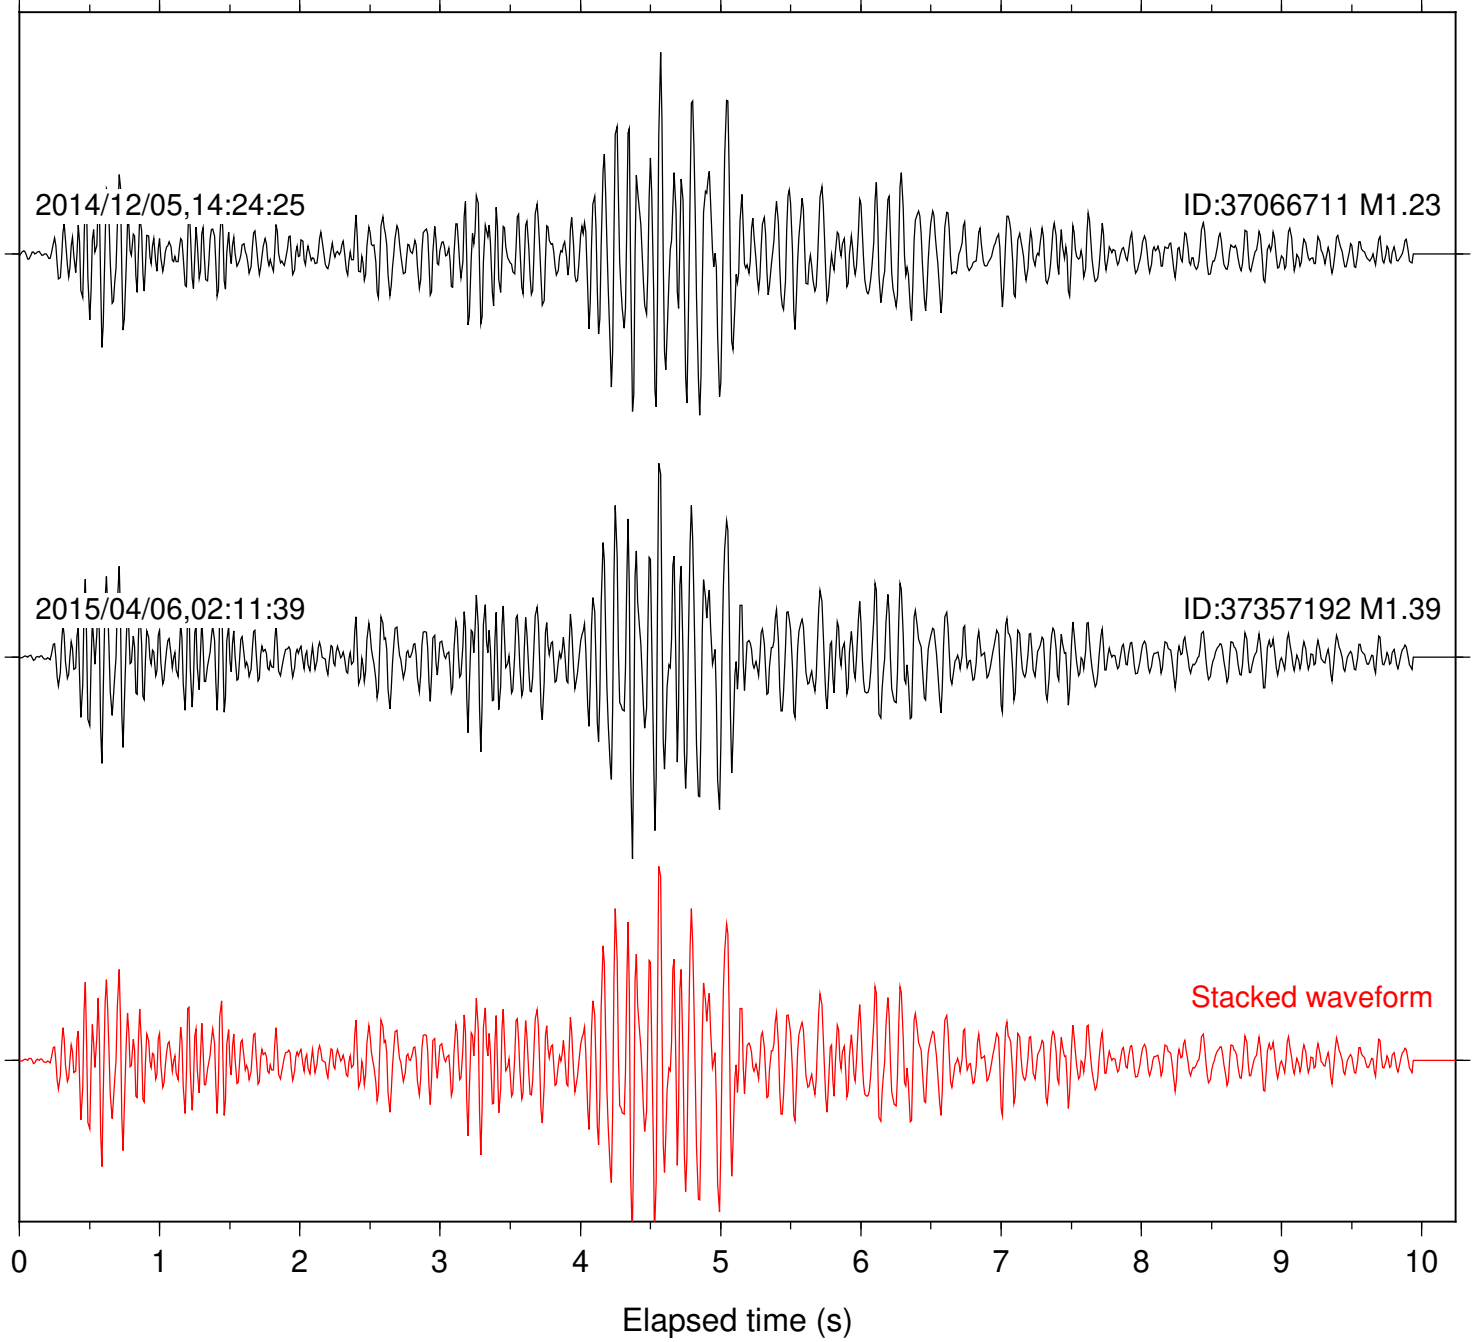

Station: B088 Com: EHZ

Focal depth: 8.44 km

Station: B093 Com: EHZ

Focal depth: 8.44 km

Station: BZN Com: HHZ

Focal depth: 8.44 km

Station: FRD Com: HHZ

Focal depth: 8.44 km

2014/12/05,14:24:25

ID:37066711 M1.23

2015/04/13,11:08:46

ID:37362976 M1.72

Stacked waveform

0 1 2 3 4 5 6 7 8 9 10
Elapsed time (s)

Station: KNW Com: HHZ

Focal depth: 8.44 km

Station: LKH Com: HHZ

Focal depth: 8.41 km

Station: MTG Com: HHZ

Focal depth: 8.44 km

Station: PFO Com: HHZ

Focal depth: 8.41 km

2014/12/05,14:24:25

ID:37066711 M1.23

Station: SND Com: HHZ

Focal depth: 8.44 km

Station: TOR Com: HHZ

Focal depth: 8.41 km