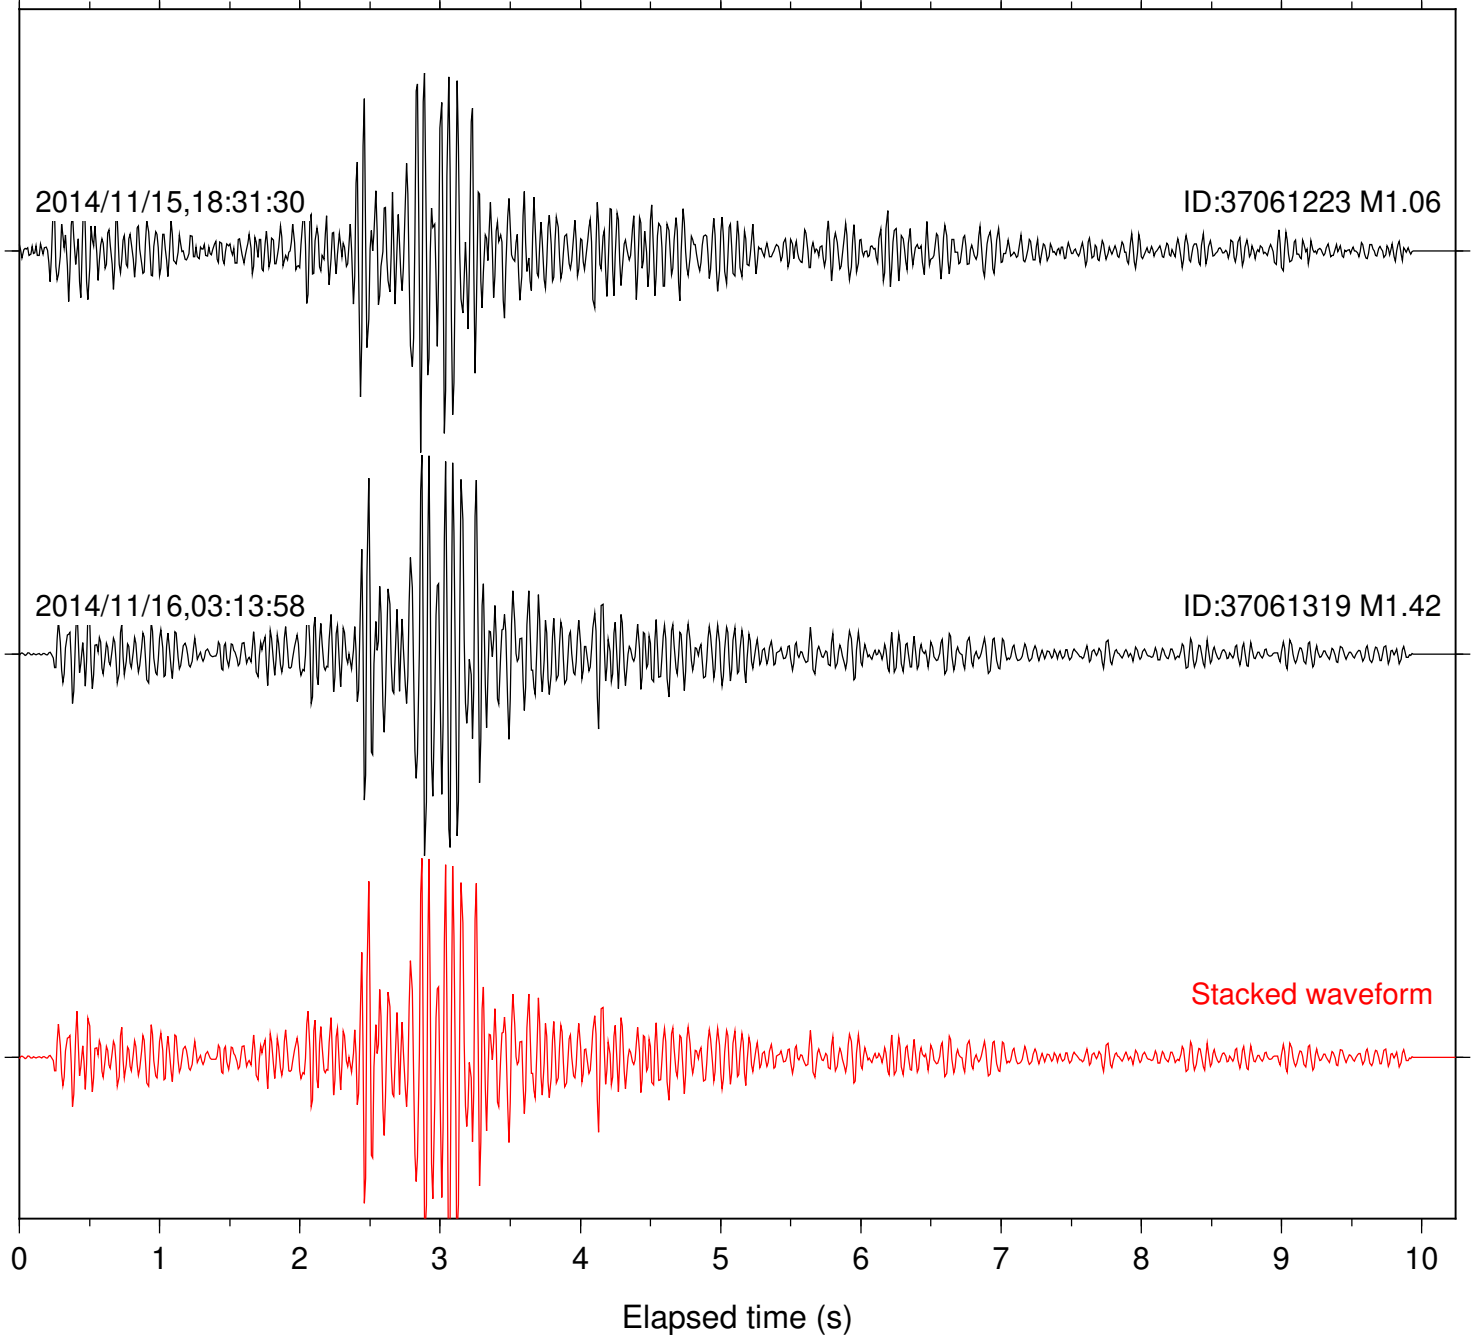

Station: B081 Com: EHZ

Focal depth: 8.10 km

Station: B082 Com: EHZ

Focal depth: 8.10 km

Station: B084 Com: EHZ

Focal depth: 8.10 km

Station: B088 Com: EHZ

Focal depth: 8.10 km

Station: B093 Com: EHZ

Focal depth: 8.10 km

Station: B946 Com: EHZ

Focal depth: 8.10 km

Station: CRY Com: HHZ

Focal depth: 8.06 km

Station: DNR Com: HHZ

Focal depth: 8.06 km

Station: KNW Com: HHZ

Focal depth: 8.10 km

Station: PFO Com: HHZ

Focal depth: 8.06 km

Station: PMD Com: HHZ

Focal depth: 8.06 km

Station: RDM Com: HHZ

Focal depth: 8.06 km

Station: TOR Com: HHZ

Focal depth: 8.06 km