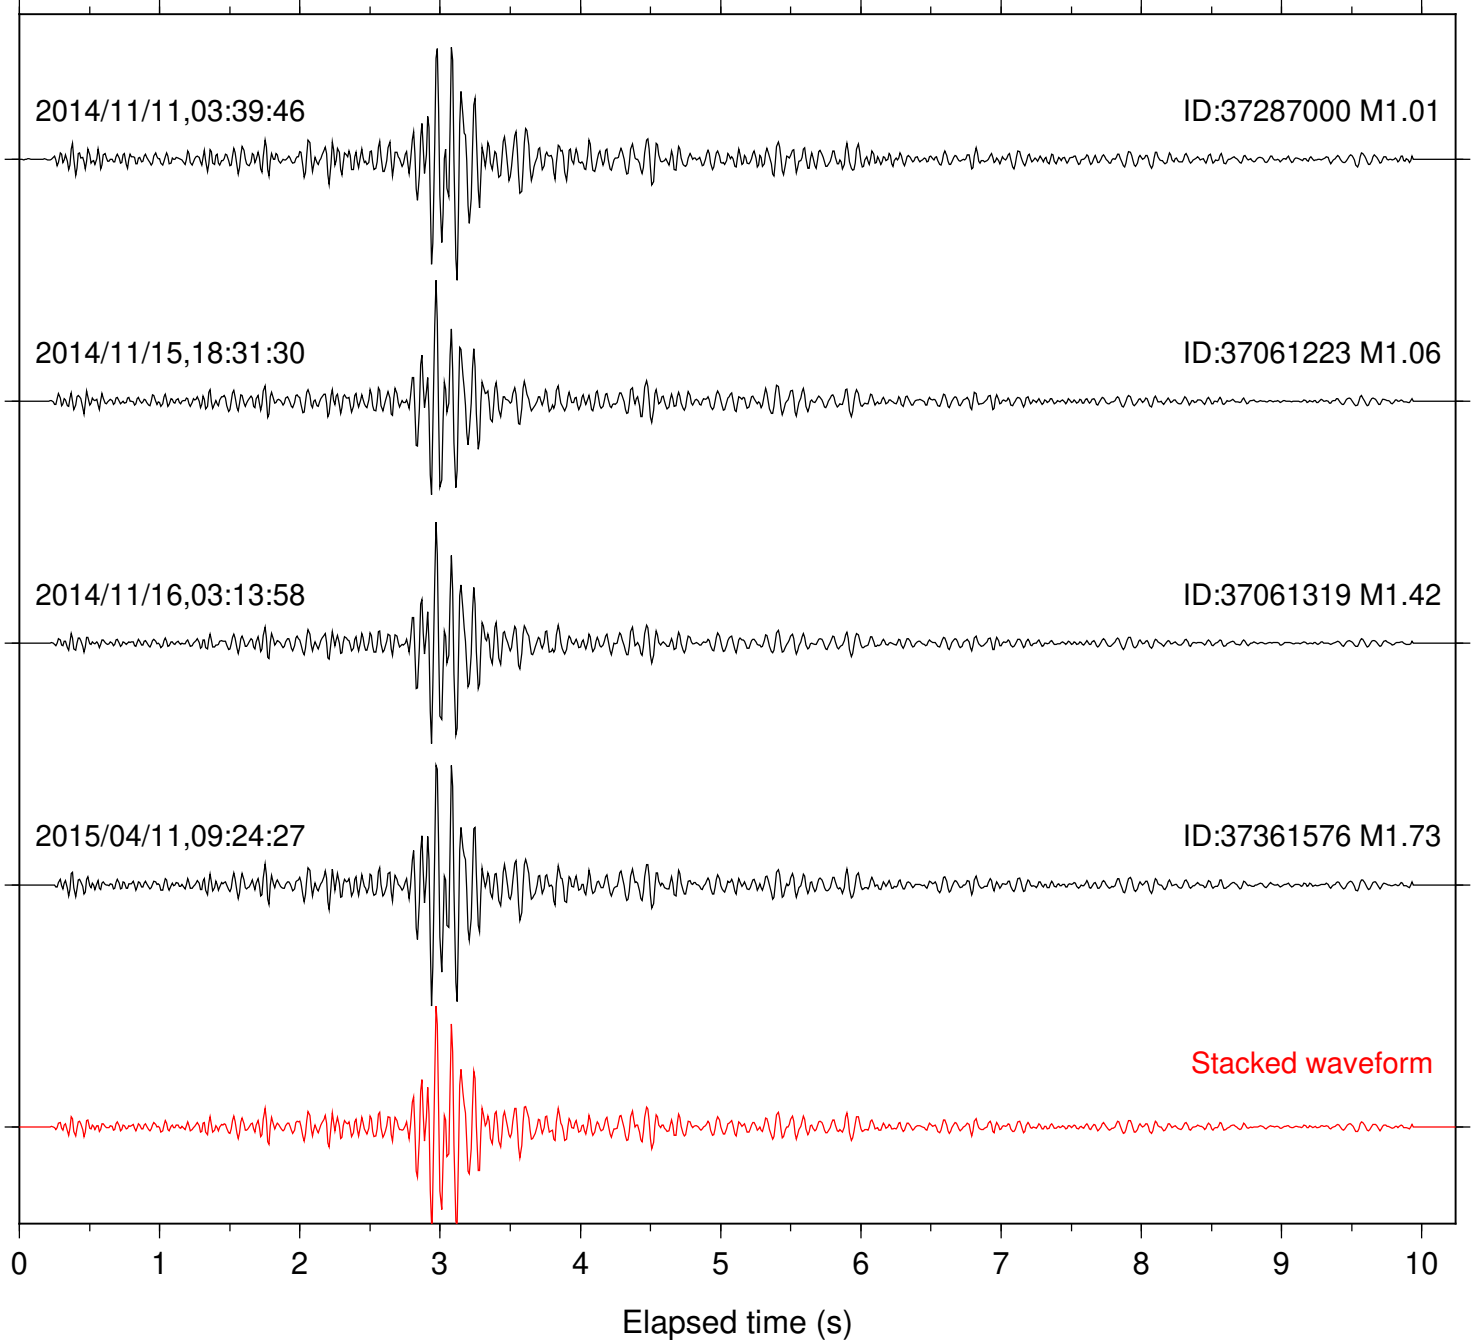

Station: B081 Com: EHZ

Focal depth: 8.10 km

Station: B082 Com: EHZ

Focal depth: 8.10 km

Station: B084 Com: EHZ

Focal depth: 8.10 km

Station: B088 Com: EHZ

Focal depth: 8.10 km

Station: B093 Com: EHZ

Focal depth: 8.10 km

Station: B946 Com: EHZ

Focal depth: 8.10 km

Station: CRY Com: HHZ

Focal depth: 8.06 km

Station: DNR Com: HHZ

Focal depth: 8.06 km

Station: KNW Com: HHZ

Focal depth: 8.10 km

Station: PFO Com: HHZ

Focal depth: 8.06 km

Station: PMD Com: HHZ

Focal depth: 8.06 km

Station: RDM Com: HHZ

Focal depth: 8.06 km

Station: TOR Com: HHZ

Focal depth: 8.06 km