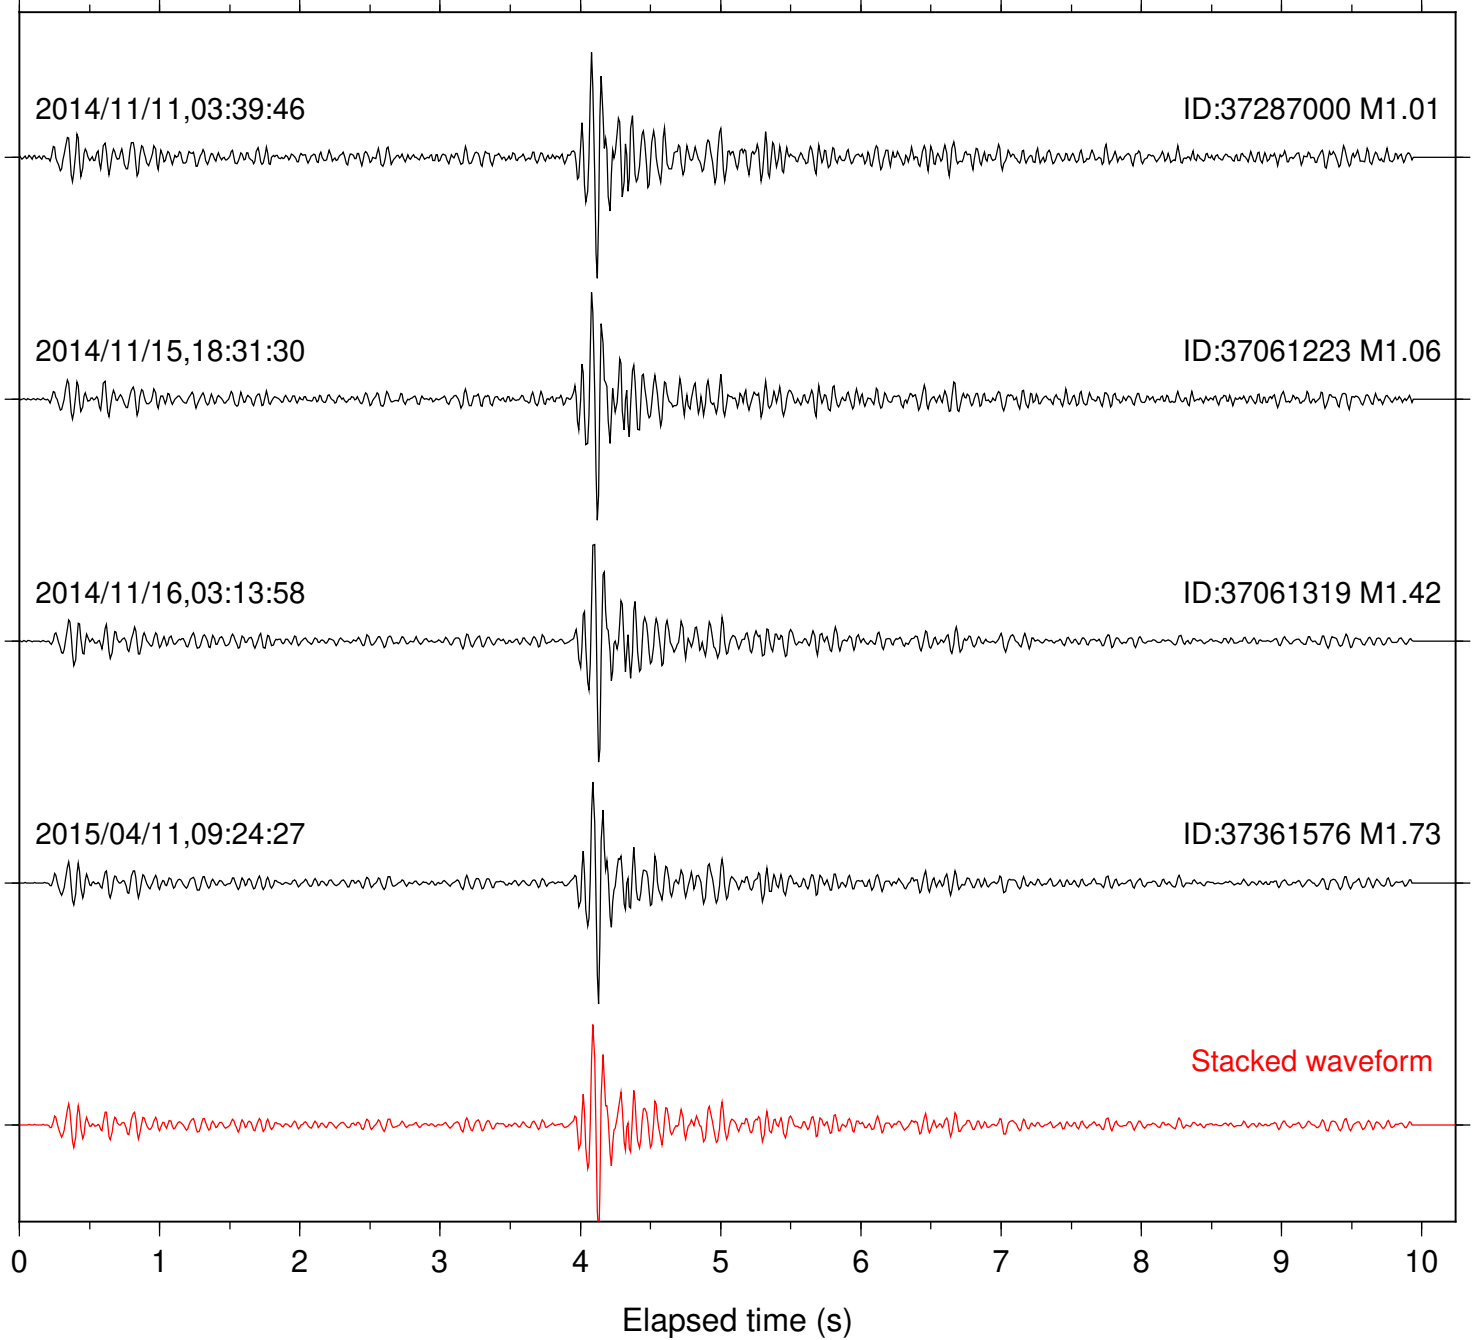

Station: B081 Com: EHZ

Focal depth: 8.10 km

Station: B082 Com: EHZ

Focal depth: 8.10 km

Station: B084 Com: EHZ

Focal depth: 8.10 km

Station: B088 Com: EHZ

Focal depth: 8.10 km

Station: B093 Com: EHZ

Focal depth: 8.10 km

Station: B946 Com: EHZ

Focal depth: 8.10 km

Station: CRY Com: HHZ

Focal depth: 8.06 km

Station: DNR Com: HHZ

Focal depth: 8.06 km

Station: KNW Com: HHZ

Focal depth: 8.10 km

Station: PFO Com: HHZ

Focal depth: 8.06 km

Station: PMD Com: HHZ

Focal depth: 8.06 km

Station: RDM Com: HHZ

Focal depth: 8.06 km

Station: TOR Com: HHZ

Focal depth: 8.06 km