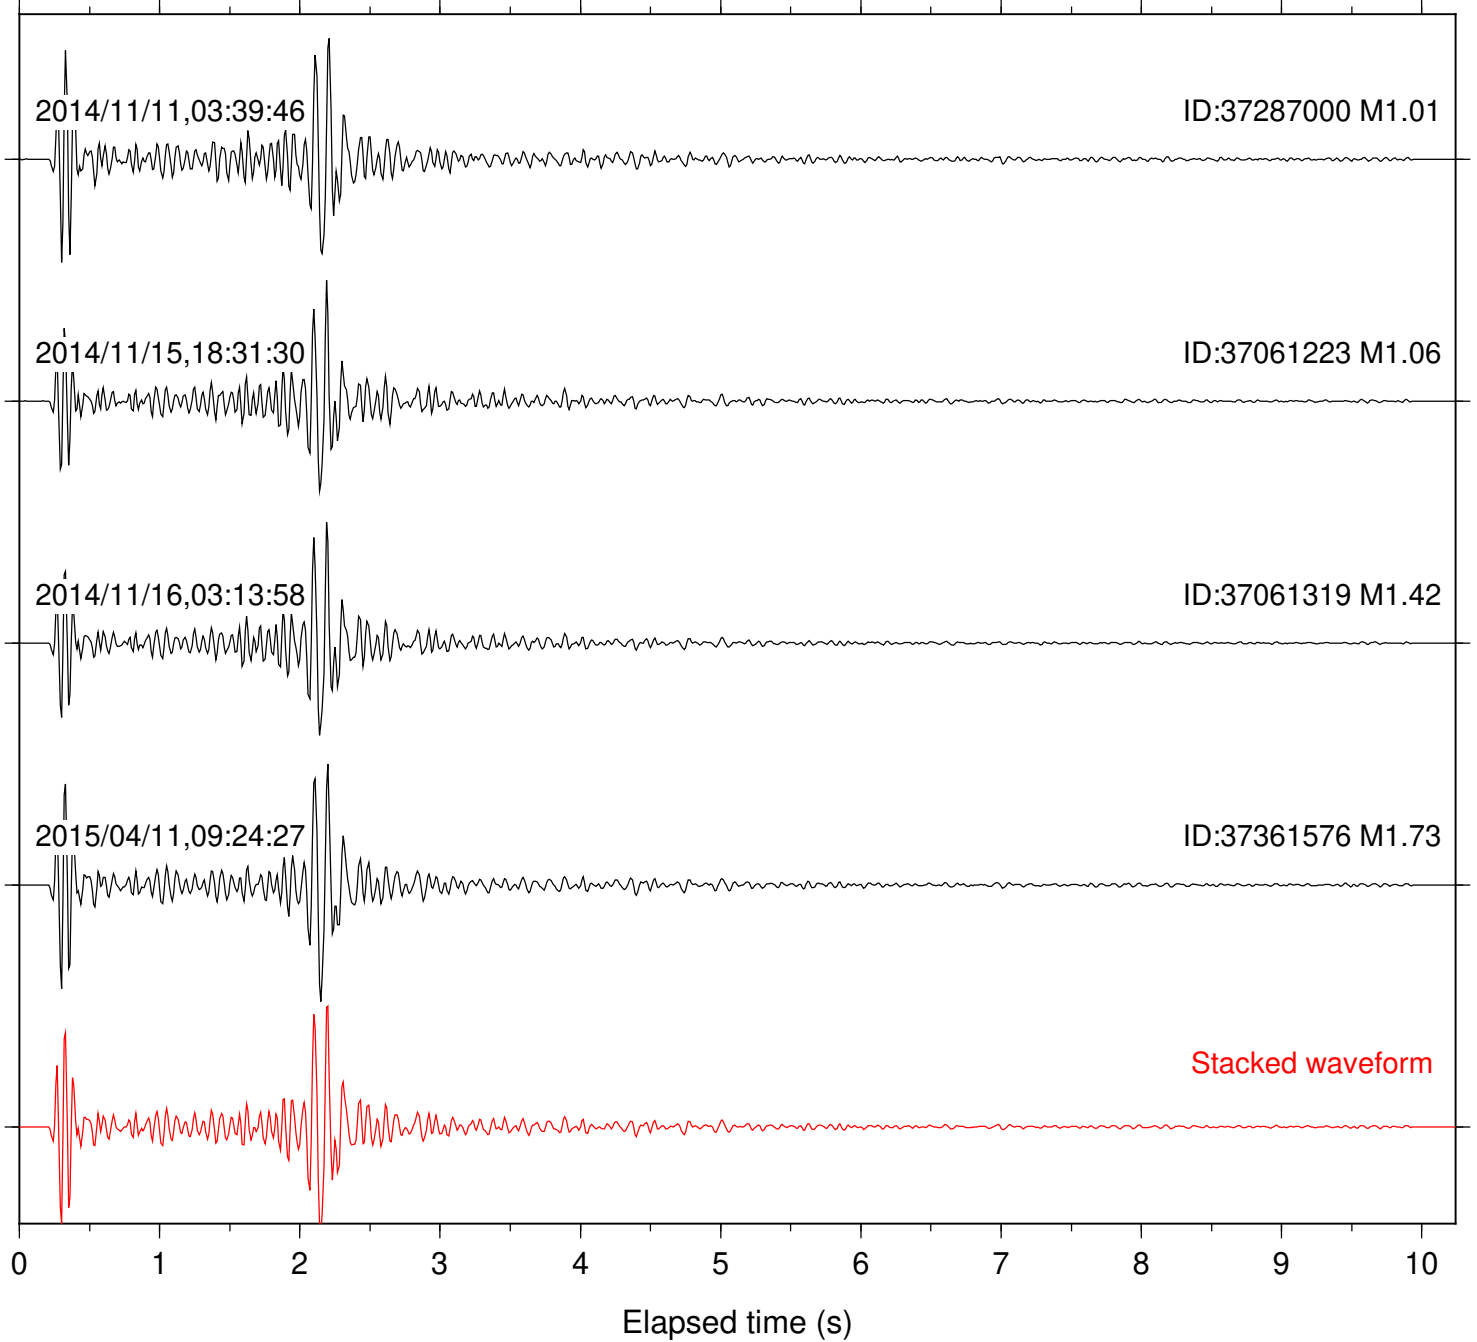

Station: B081 Com: EHZ

Focal depth: 8.10 km

Station: B082 Com: EHZ

Focal depth: 8.10 km

Station: B084 Com: EHZ

Focal depth: 8.10 km

Station: B088 Com: EHZ

Focal depth: 8.10 km

Station: B093 Com: EHZ

Focal depth: 8.10 km

Station: B946 Com: EHZ

Focal depth: 8.10 km

Station: CRY Com: HHZ

Focal depth: 8.06 km

Station: DNR Com: HHZ

Focal depth: 8.06 km

Station: KNW Com: HHZ

Focal depth: 8.10 km

Station: PFO Com: HHZ

Focal depth: 8.06 km

Station: PMD Com: HHZ

Focal depth: 8.06 km

Station: RDM Com: HHZ

Focal depth: 8.06 km

Station: TOR Com: HHZ

Focal depth: 8.06 km