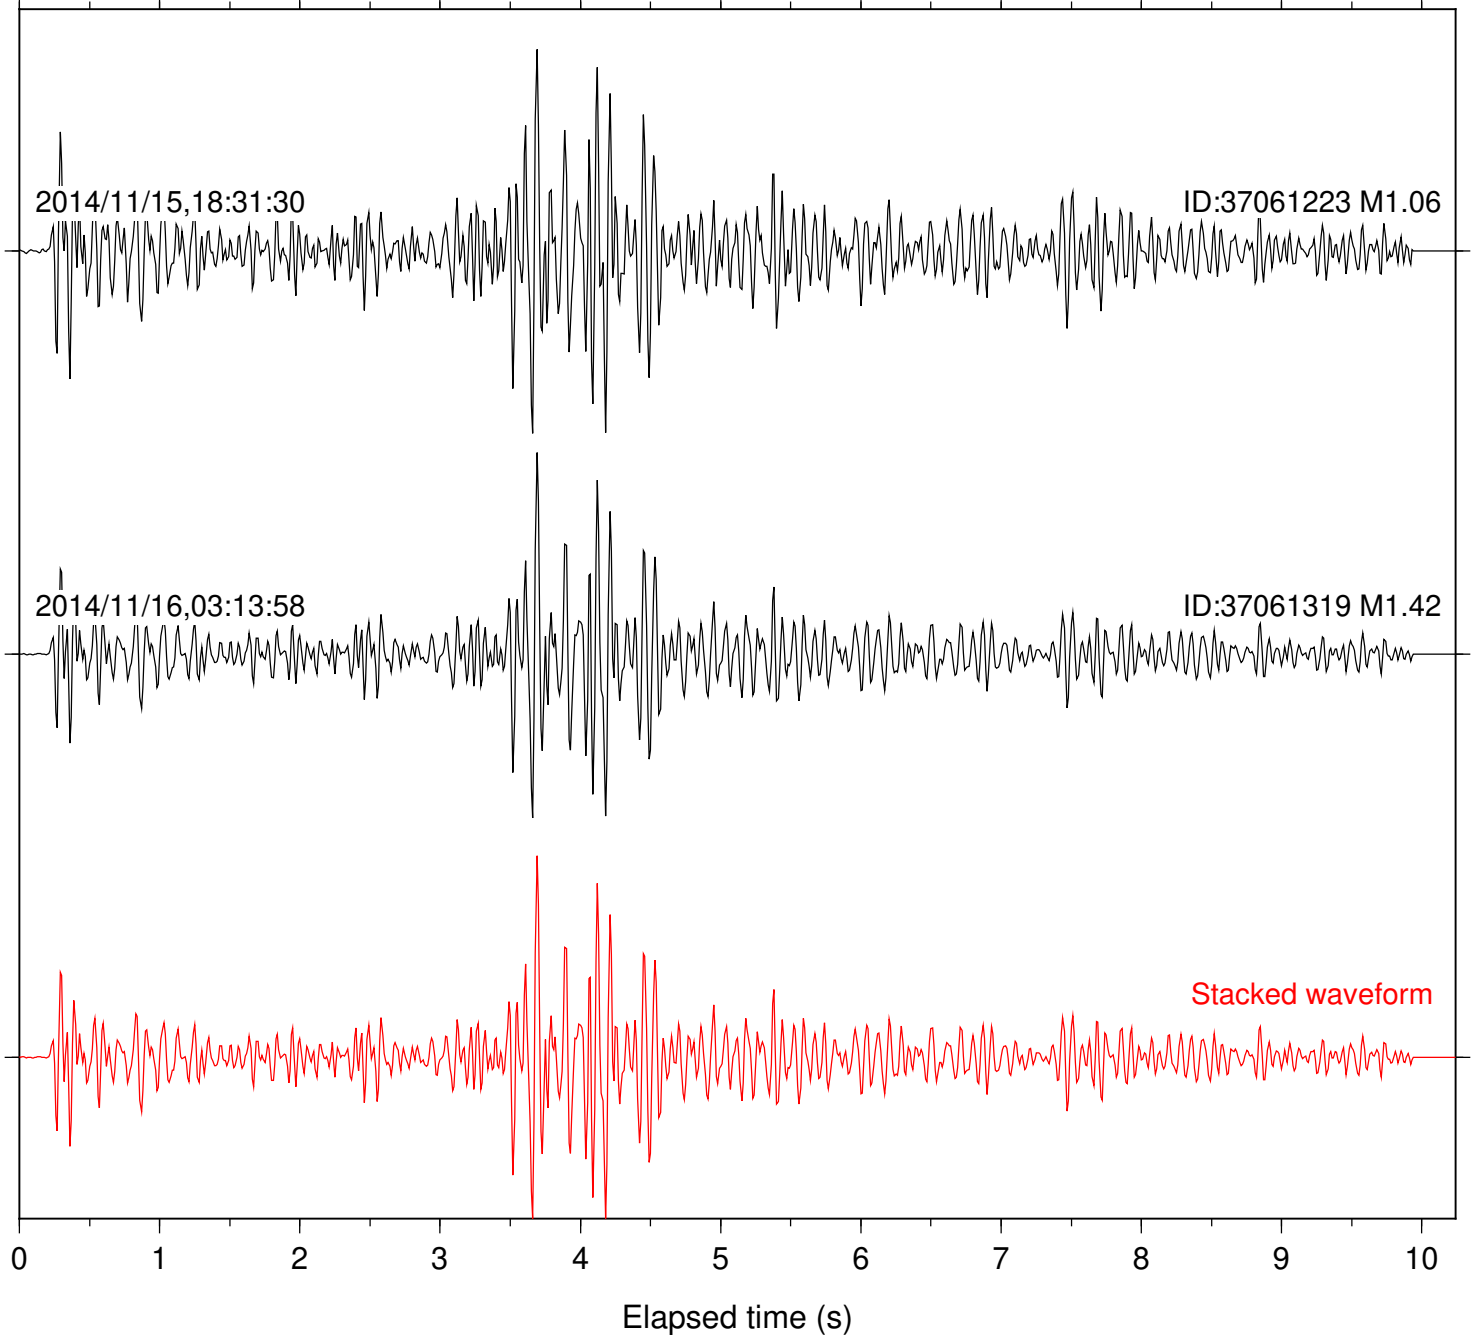

Station: B081 Com: EHZ

Focal depth: 8.10 km

Station: B082 Com: EHZ

Focal depth: 8.10 km

Station: B084 Com: EHZ

Focal depth: 8.10 km

Station: B088 Com: EHZ

Focal depth: 8.10 km

Station: B093 Com: EHZ

Focal depth: 8.10 km

Station: B946 Com: EHZ

Focal depth: 8.10 km

Station: CRY Com: HHZ

Focal depth: 8.06 km

Station: DNR Com: HHZ

Focal depth: 8.06 km

Station: KNW Com: HHZ

Focal depth: 8.10 km

Station: PFO Com: HHZ

Focal depth: 8.06 km

Station: PMD Com: HHZ

Focal depth: 8.06 km

Station: RDM Com: HHZ

Focal depth: 8.06 km

Station: TOR Com: HHZ

Focal depth: 8.06 km