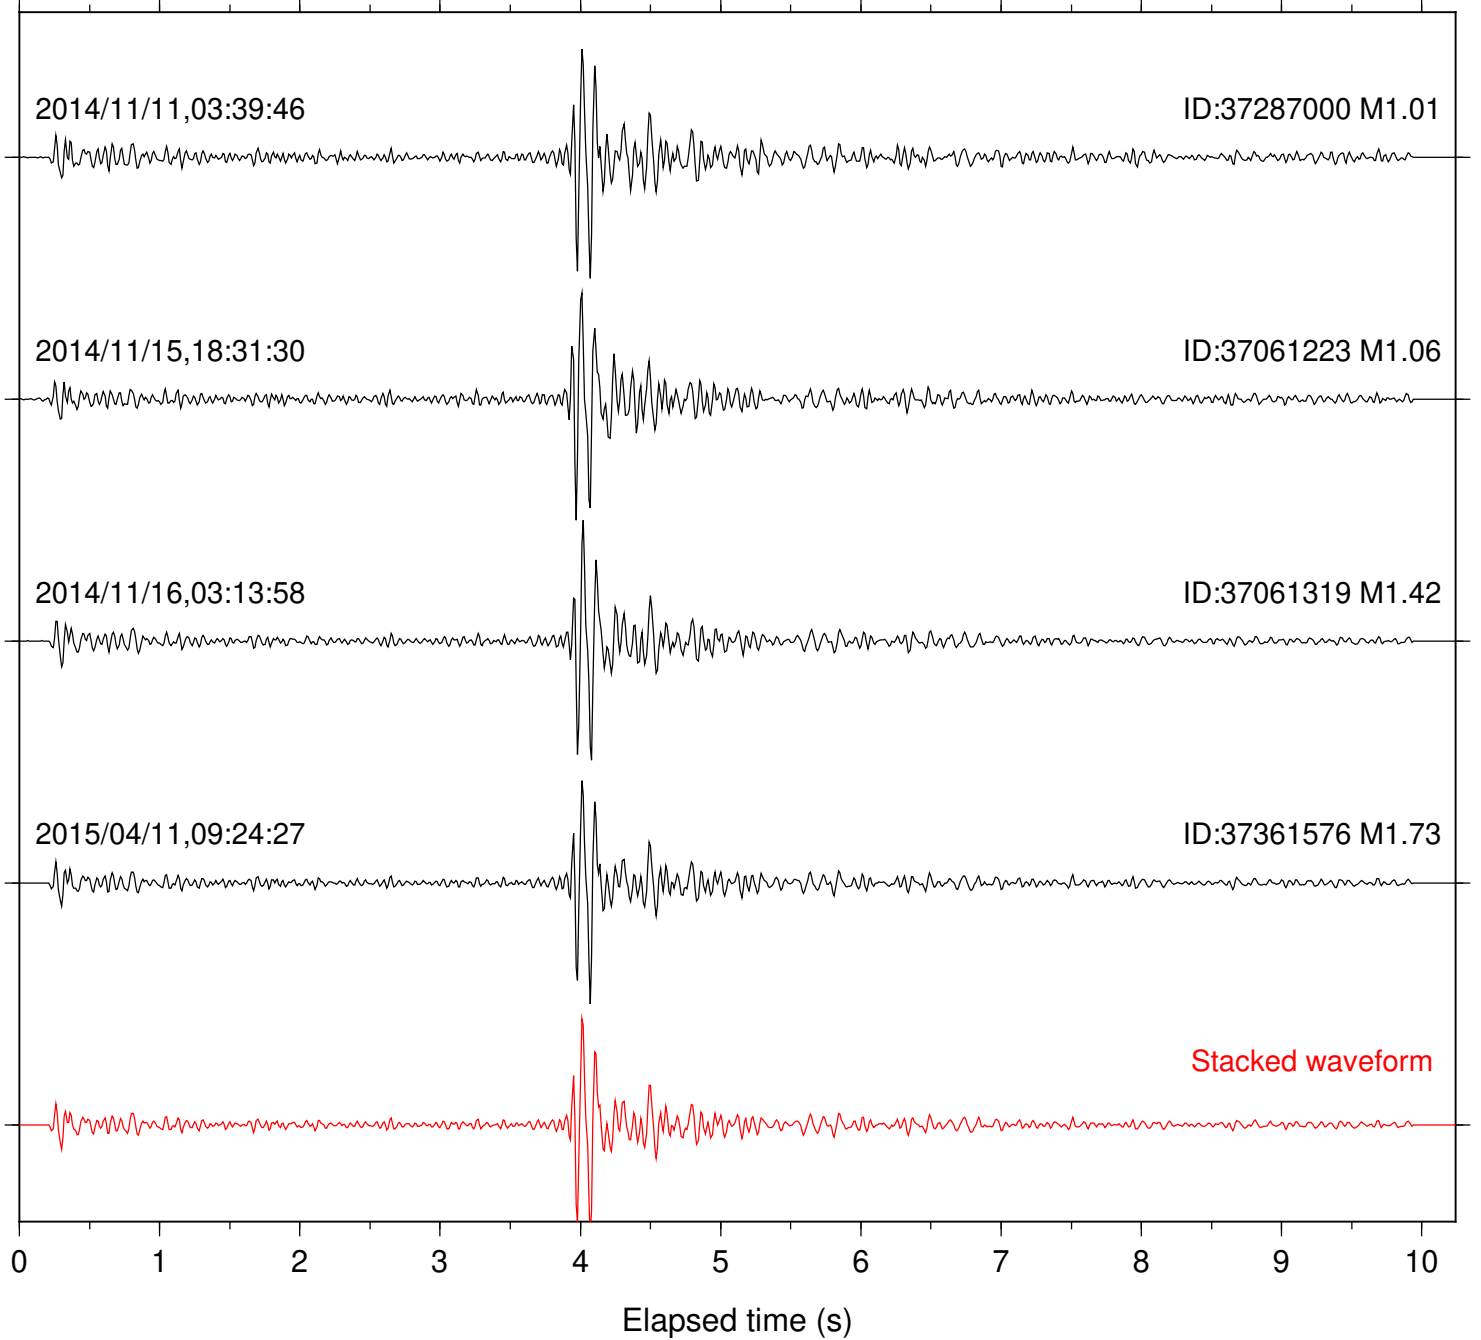

Station: B081 Com: EHZ

Focal depth: 8.10 km

Station: B082 Com: EHZ

Focal depth: 8.10 km

Station: B084 Com: EHZ

Focal depth: 8.10 km

Station: B088 Com: EHZ

Focal depth: 8.10 km

Station: B093 Com: EHZ

Focal depth: 8.10 km

Station: B946 Com: EHZ

Focal depth: 8.10 km

Station: CRY Com: HHZ

Focal depth: 8.06 km

Station: DNR Com: HHZ

Focal depth: 8.06 km

Station: KNW Com: HHZ

Focal depth: 8.10 km

Station: PFO Com: HHZ

Focal depth: 8.06 km

Station: PMD Com: HHZ

Focal depth: 8.06 km

Station: RDM Com: HHZ

Focal depth: 8.06 km

Station: TOR Com: HHZ

Focal depth: 8.06 km