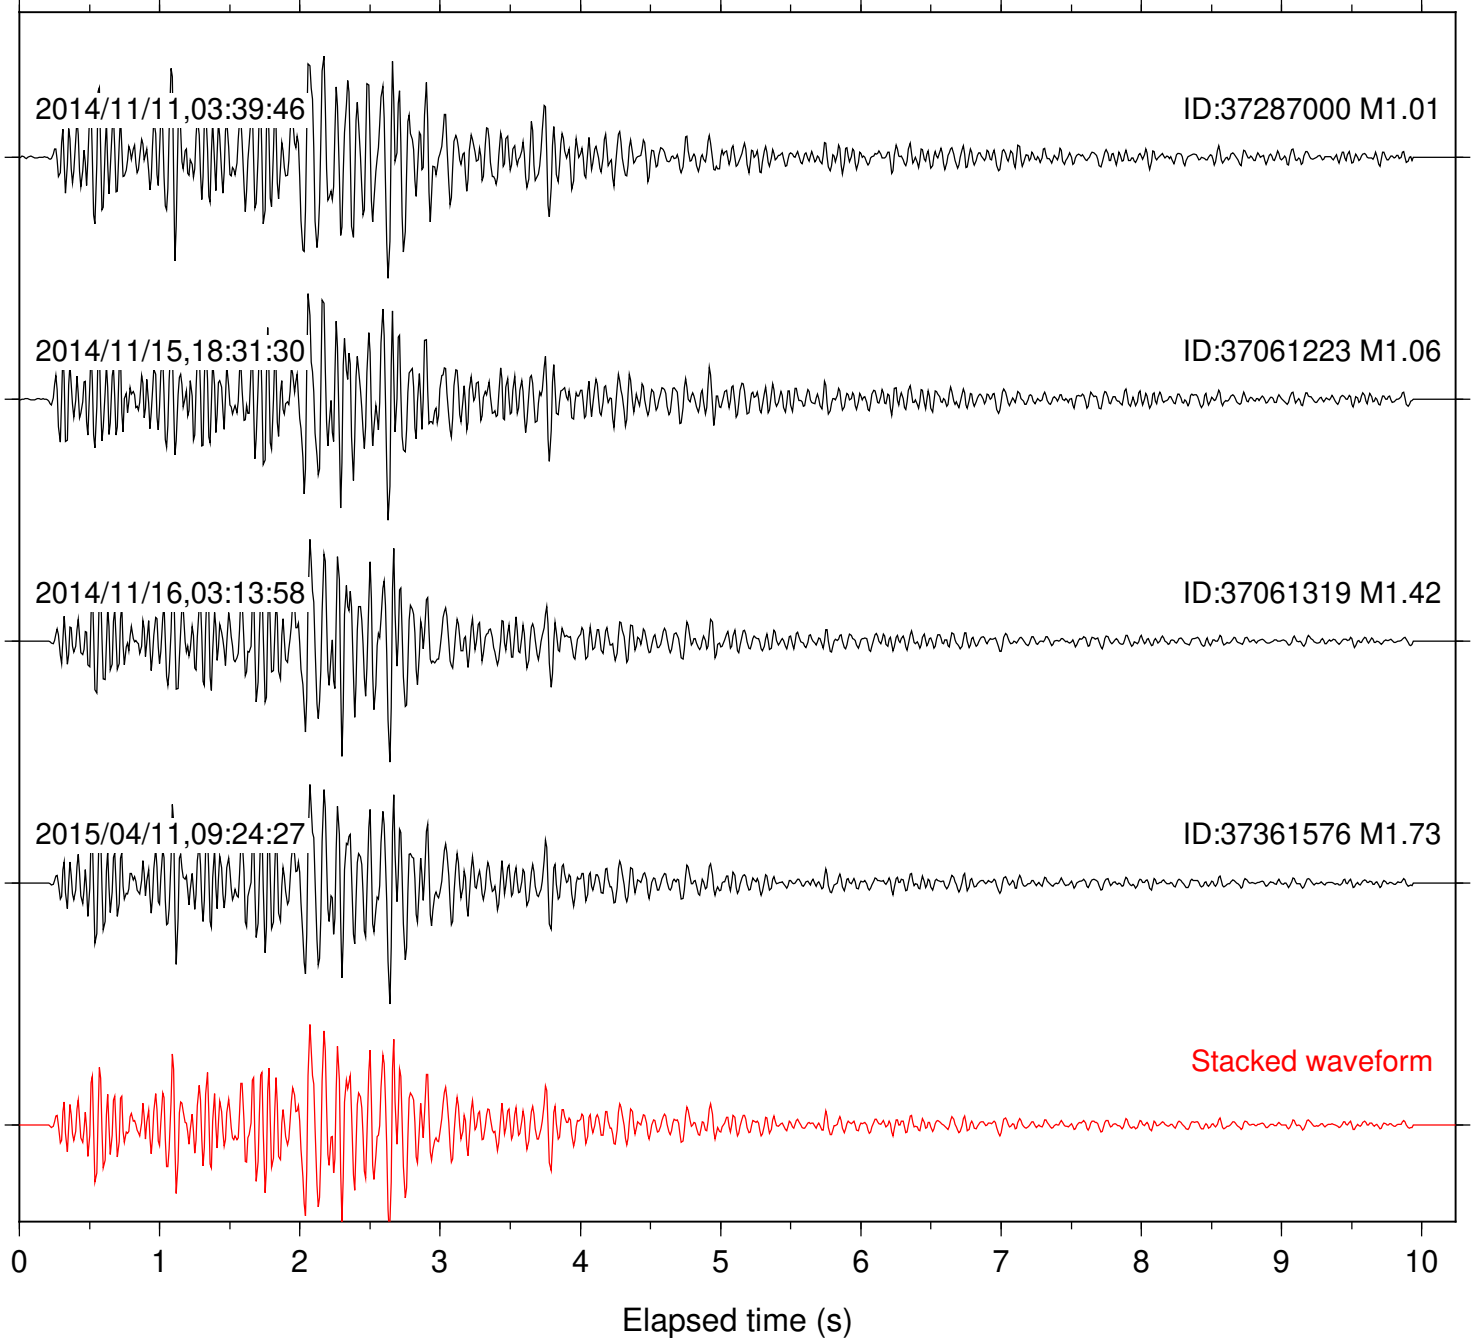

Station: B081 Com: EHZ

Focal depth: 8.10 km

Station: B082 Com: EHZ

Focal depth: 8.10 km

Station: B084 Com: EHZ

Focal depth: 8.10 km

Station: B088 Com: EHZ

Focal depth: 8.10 km

Station: B093 Com: EHZ

Focal depth: 8.10 km

Station: B946 Com: EHZ

Focal depth: 8.10 km

Station: CRY Com: HHZ

Focal depth: 8.06 km

Station: DNR Com: HHZ

Focal depth: 8.06 km

Station: KNW Com: HHZ

Focal depth: 8.10 km

Station: PFO Com: HHZ

Focal depth: 8.06 km

Station: PMD Com: HHZ

Focal depth: 8.06 km

Station: RDM Com: HHZ

Focal depth: 8.06 km

Station: TOR Com: HHZ

Focal depth: 8.06 km