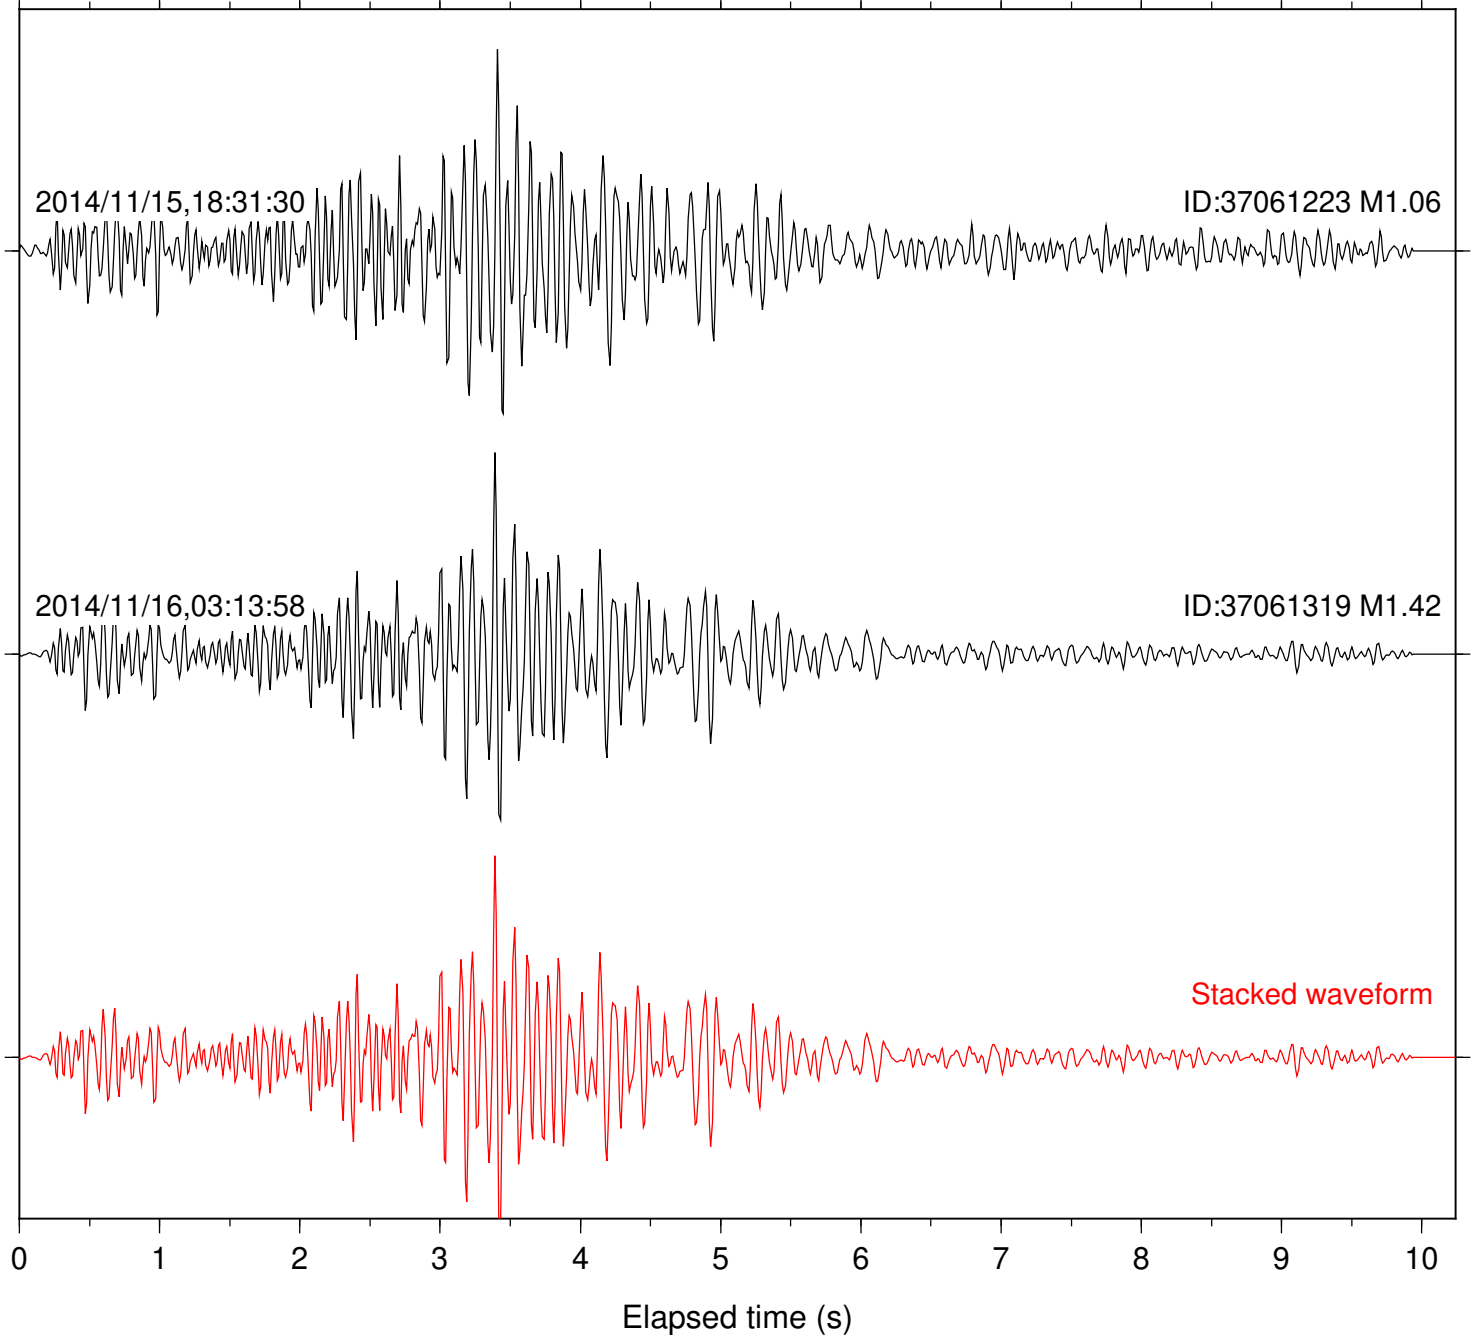

Station: B081 Com: EHZ

Focal depth: 8.10 km

Station: B082 Com: EHZ

Focal depth: 8.10 km

Station: B084 Com: EHZ

Focal depth: 8.10 km

Station: B088 Com: EHZ

Focal depth: 8.10 km

Station: B093 Com: EHZ

Focal depth: 8.10 km

Station: B946 Com: EHZ

Focal depth: 8.10 km

Station: CRY Com: HHZ

Focal depth: 8.06 km

Station: DNR Com: HHZ

Focal depth: 8.06 km

Station: KNW Com: HHZ

Focal depth: 8.10 km

Station: PFO Com: HHZ

Focal depth: 8.06 km

Station: PMD Com: HHZ

Focal depth: 8.06 km

Station: RDM Com: HHZ

Focal depth: 8.06 km

Station: TOR Com: HHZ

Focal depth: 8.06 km