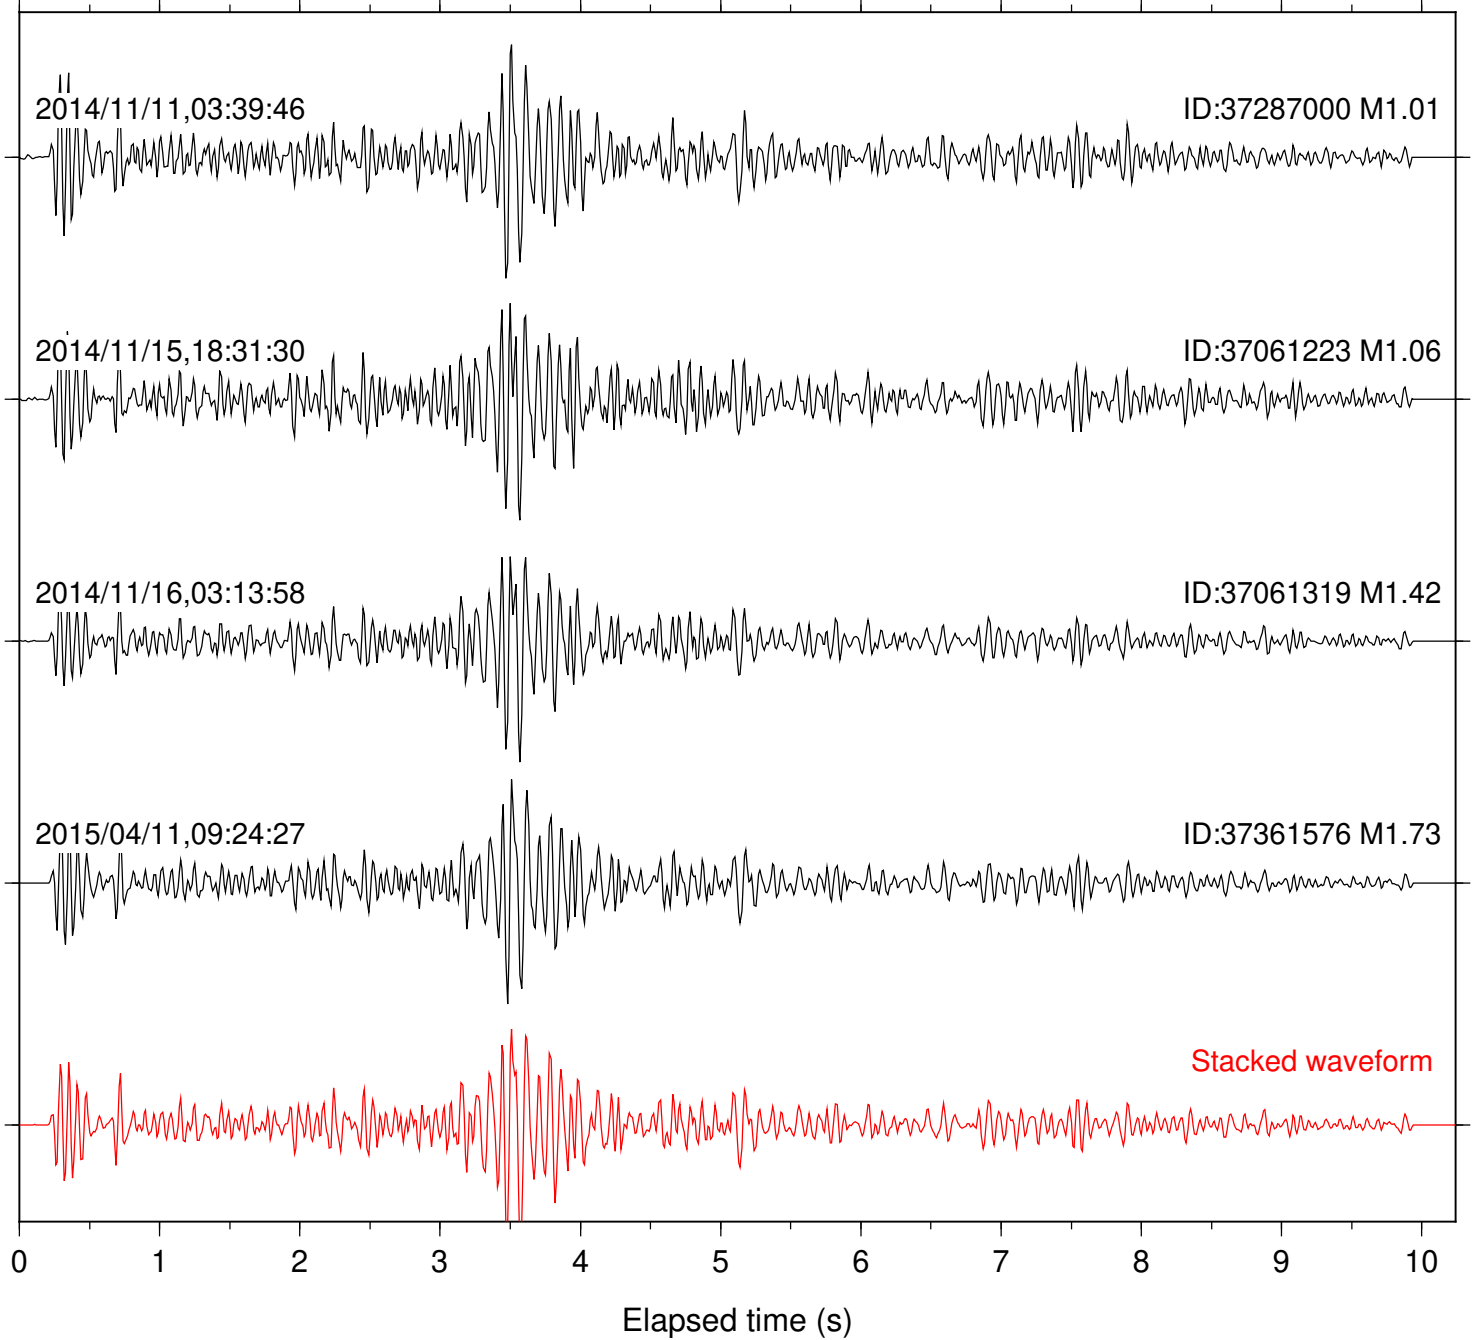

Station: B081 Com: EHZ

Focal depth: 8.10 km

Station: B082 Com: EHZ

Focal depth: 8.10 km

Station: B084 Com: EHZ

Focal depth: 8.10 km

Station: B088 Com: EHZ

Focal depth: 8.10 km

Station: B093 Com: EHZ

Focal depth: 8.10 km

Station: B946 Com: EHZ

Focal depth: 8.10 km

Station: CRY Com: HHZ

Focal depth: 8.06 km

Station: DNR Com: HHZ

Focal depth: 8.06 km

Station: KNW Com: HHZ

Focal depth: 8.10 km

Station: PFO Com: HHZ

Focal depth: 8.06 km

Station: PMD Com: HHZ

Focal depth: 8.06 km

Station: RDM Com: HHZ

Focal depth: 8.06 km

Station: TOR Com: HHZ

Focal depth: 8.06 km