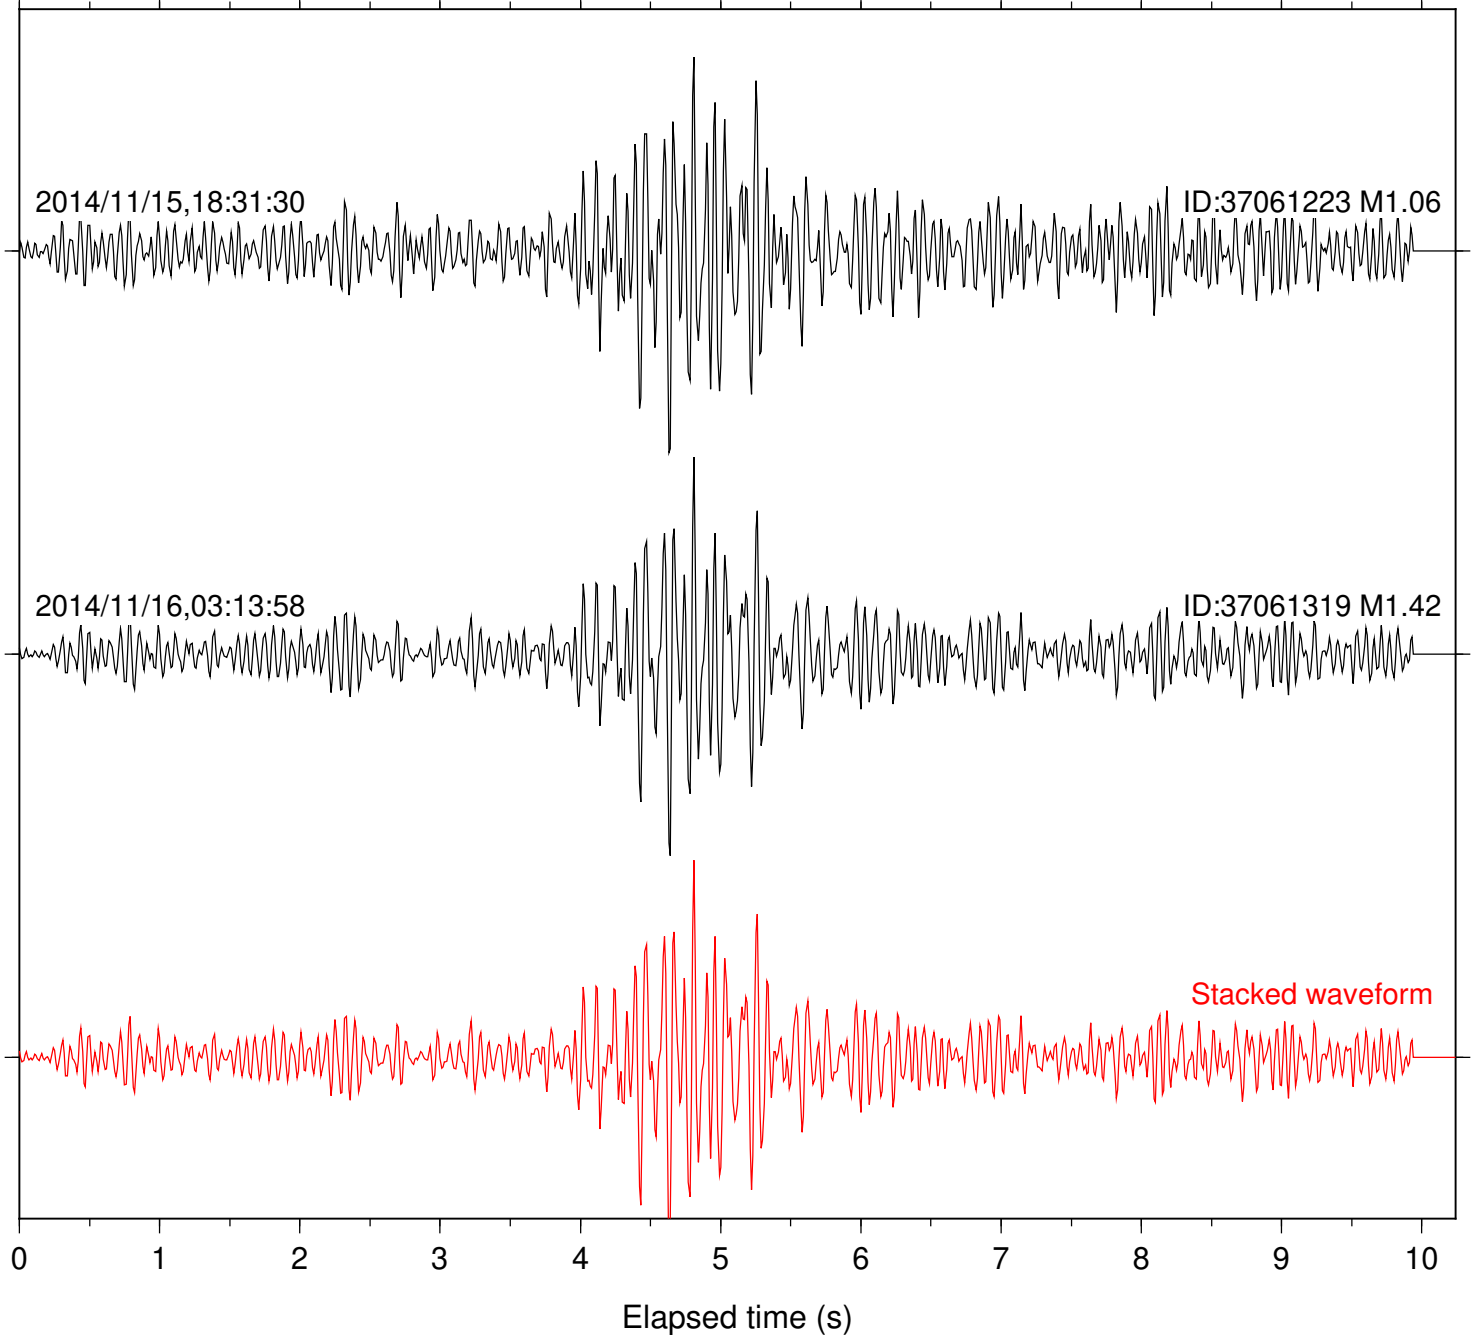

Station: B081 Com: EHZ

Focal depth: 8.10 km

Station: B082 Com: EHZ

Focal depth: 8.10 km

Station: B084 Com: EHZ

Focal depth: 8.10 km

Station: B088 Com: EHZ

Focal depth: 8.10 km

Station: B093 Com: EHZ

Focal depth: 8.10 km

Station: B946 Com: EHZ

Focal depth: 8.10 km

Station: CRY Com: HHZ

Focal depth: 8.06 km

Station: DNR Com: HHZ

Focal depth: 8.06 km

Station: KNW Com: HHZ

Focal depth: 8.10 km

Station: PFO Com: HHZ

Focal depth: 8.06 km

Station: PMD Com: HHZ

Focal depth: 8.06 km

Station: RDM Com: HHZ

Focal depth: 8.06 km

Station: TOR Com: HHZ

Focal depth: 8.06 km