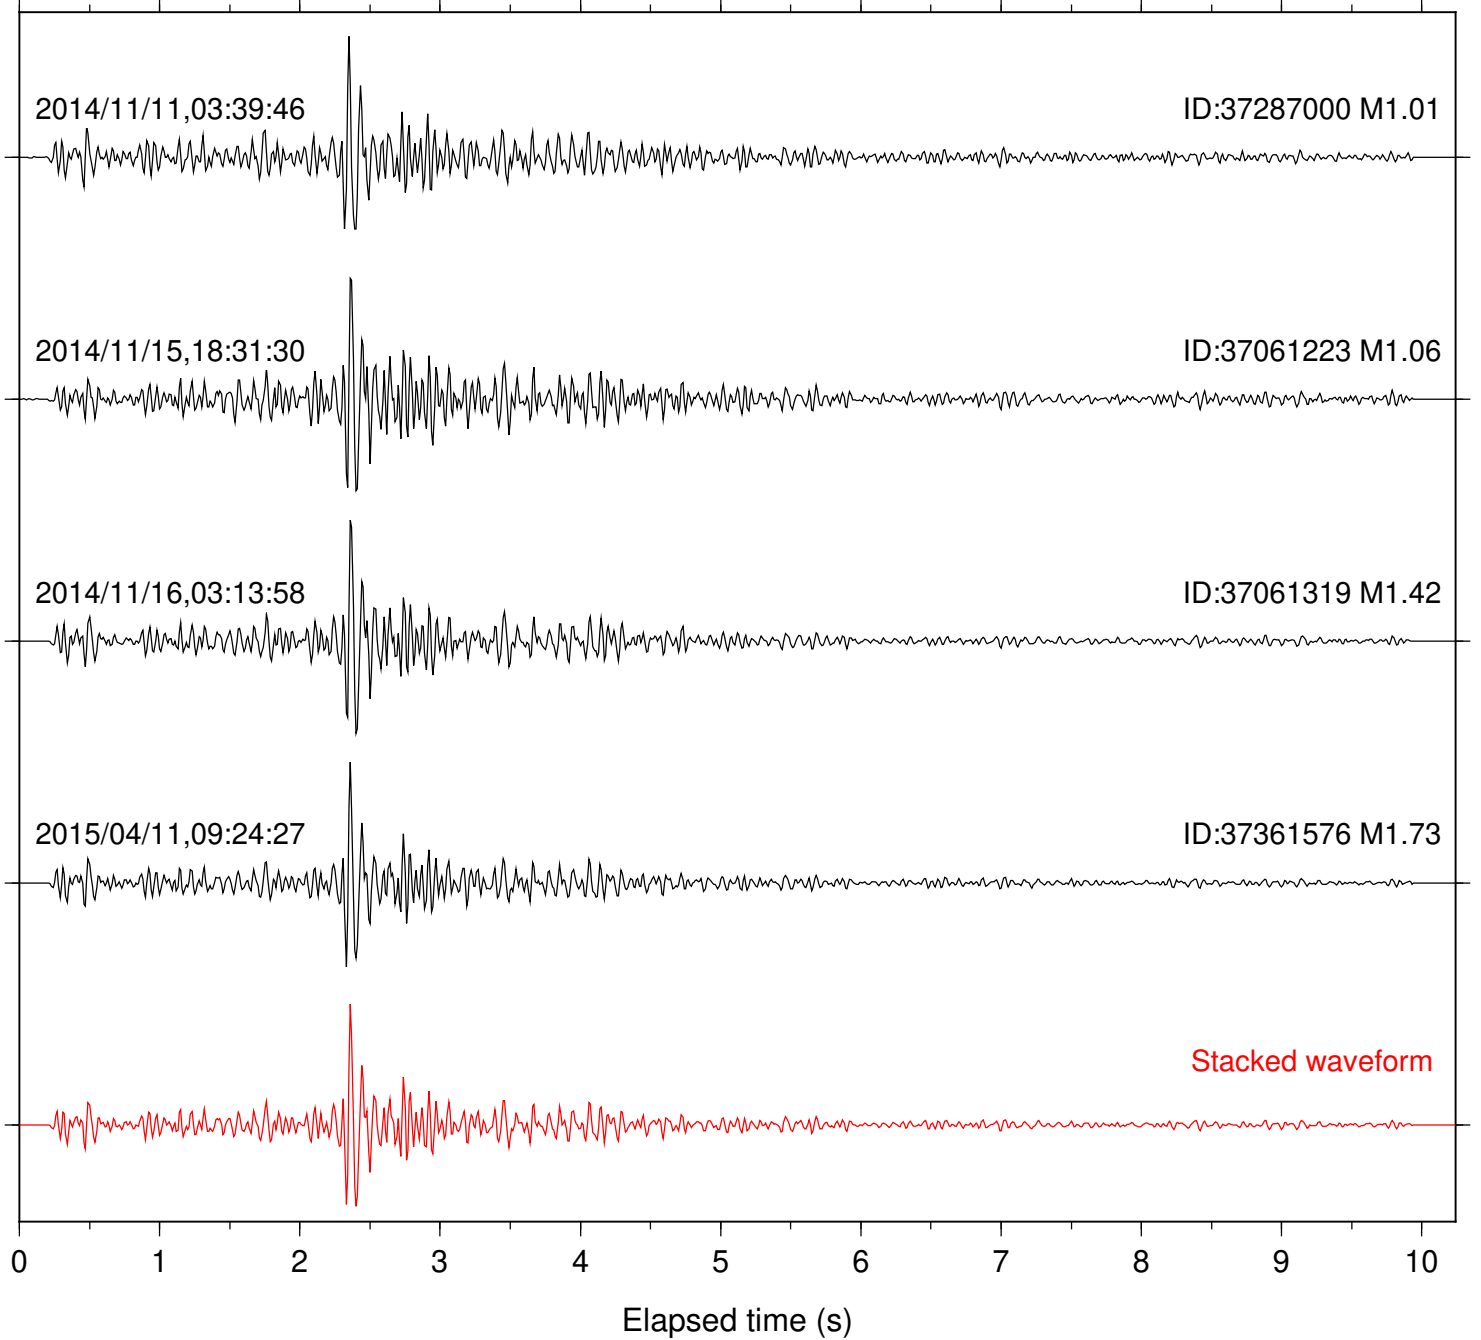

Station: B081 Com: EHZ

Focal depth: 8.10 km

Station: B082 Com: EHZ

Focal depth: 8.10 km

Station: B084 Com: EHZ

Focal depth: 8.10 km

Station: B088 Com: EHZ

Focal depth: 8.10 km

Station: B093 Com: EHZ

Focal depth: 8.10 km

Station: B946 Com: EHZ

Focal depth: 8.10 km

Station: CRY Com: HHZ

Focal depth: 8.06 km

Station: DNR Com: HHZ

Focal depth: 8.06 km

Station: KNW Com: HHZ

Focal depth: 8.10 km

Station: PFO Com: HHZ

Focal depth: 8.06 km

Station: PMD Com: HHZ

Focal depth: 8.06 km

Station: RDM Com: HHZ

Focal depth: 8.06 km

Station: TOR Com: HHZ

Focal depth: 8.06 km