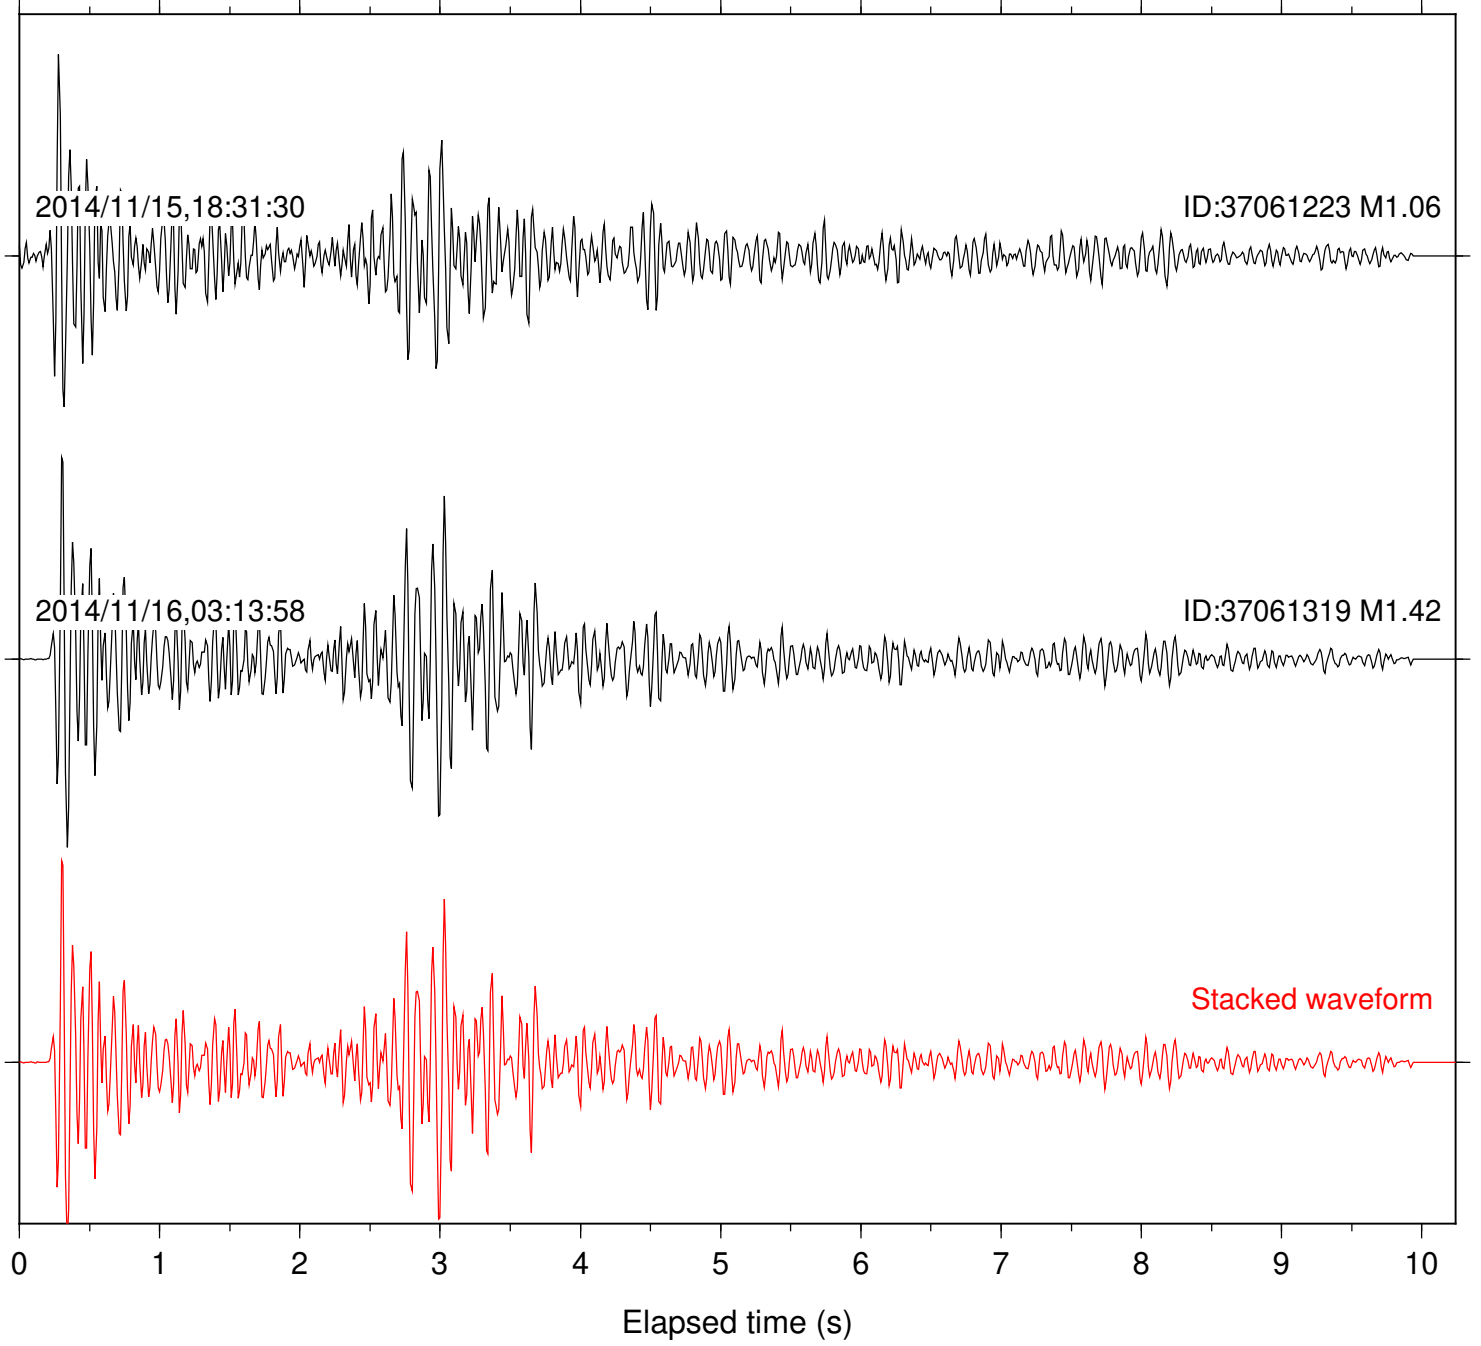

Station: B081 Com: EHZ

Focal depth: 8.10 km

Station: B082 Com: EHZ

Focal depth: 8.10 km

Station: B084 Com: EHZ

Focal depth: 8.10 km

Station: B088 Com: EHZ

Focal depth: 8.10 km

Station: B093 Com: EHZ

Focal depth: 8.10 km

Station: B946 Com: EHZ

Focal depth: 8.10 km

Station: CRY Com: HHZ

Focal depth: 8.06 km

Station: DNR Com: HHZ

Focal depth: 8.06 km

Station: KNW Com: HHZ

Focal depth: 8.10 km

Station: PFO Com: HHZ

Focal depth: 8.06 km

Station: PMD Com: HHZ

Focal depth: 8.06 km

Station: RDM Com: HHZ

Focal depth: 8.06 km

Station: TOR Com: HHZ

Focal depth: 8.06 km