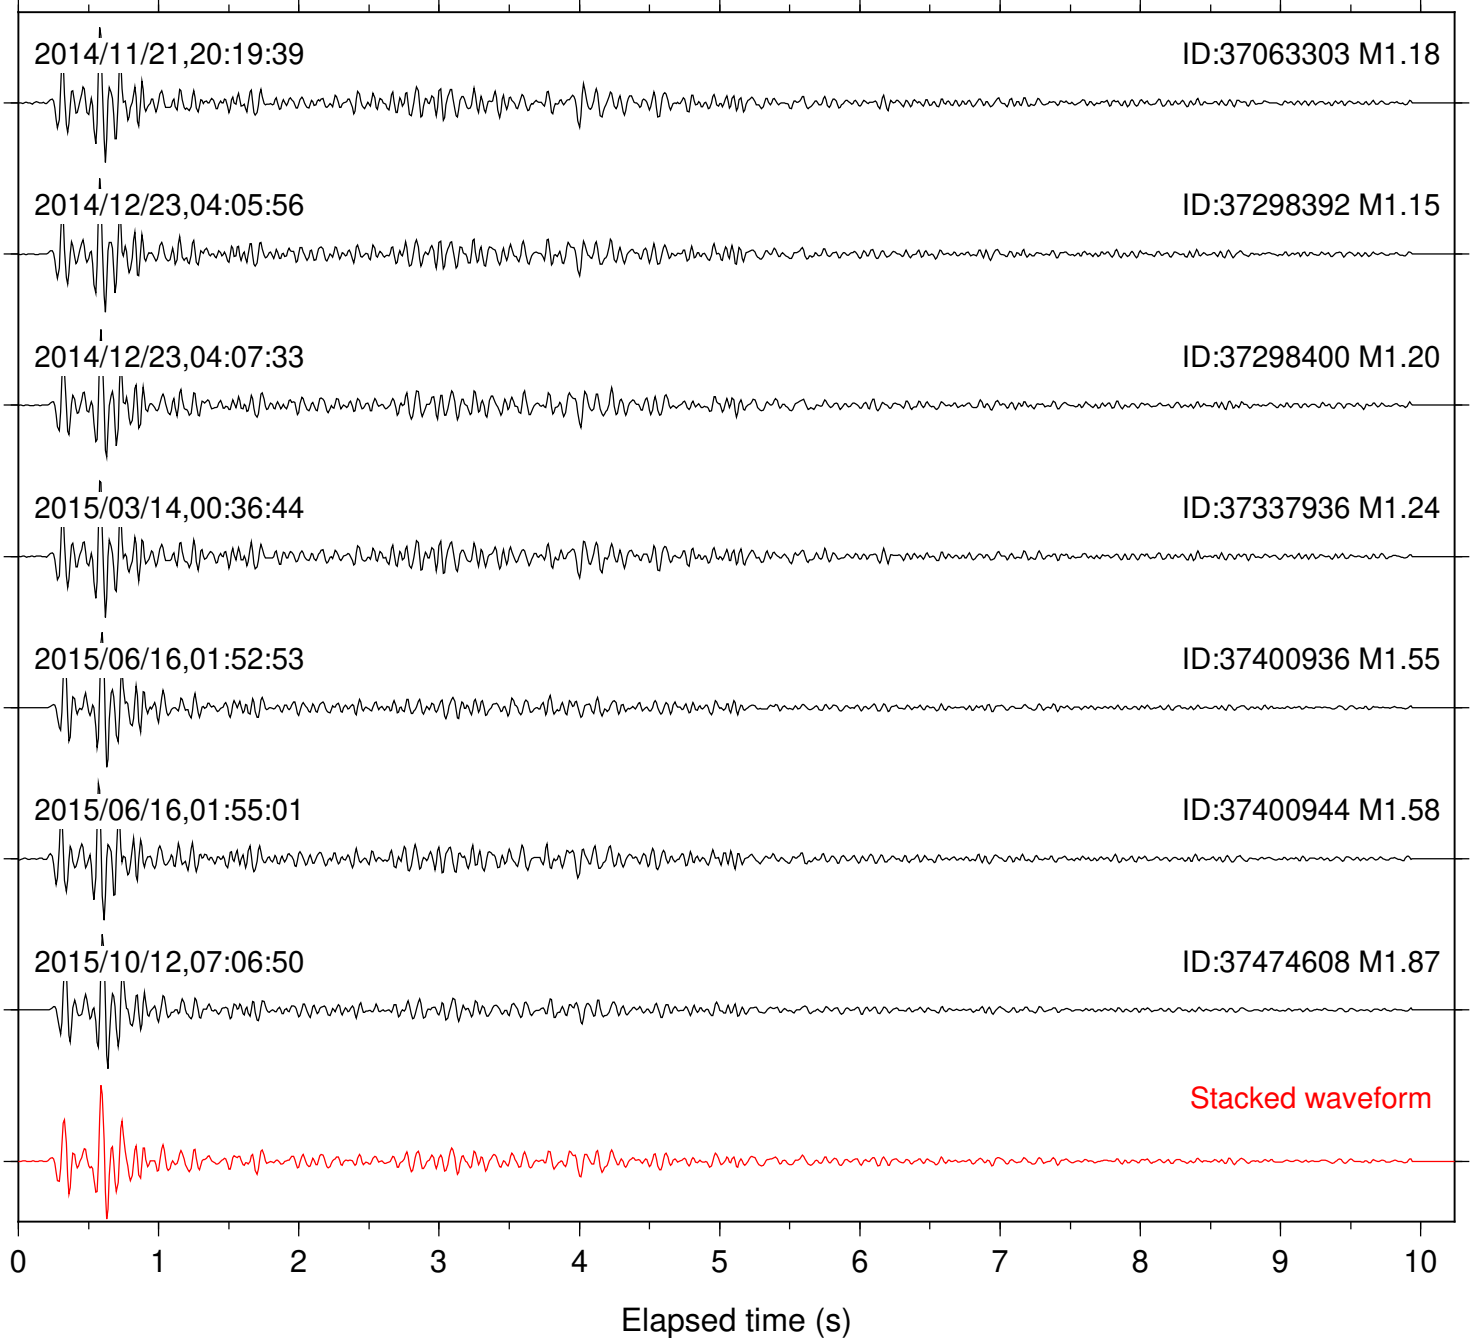

Station: DNR Com: HHZ

Focal depth: 8.49 km

Station: FRD Com: HHZ

Focal depth: 8.51 km

Station: HMT2 Com: HHZ

Focal depth: 8.51 km

Station: KNW Com: HHZ

Focal depth: 8.51 km

Station: LVA2 Com: HHZ

Focal depth: 8.51 km

Station: PFO Com: HHZ

Focal depth: 8.51 km

Station: PLM Com: HHZ

Focal depth: 8.51 km

Station: POB2 Com: HHZ

Focal depth: 8.51 km

Station: RDM Com: HHZ

Focal depth: 8.50 km

Station: RRSP Com: HHZ

Focal depth: 8.51 km

Station: SKY Com: EHZ

Focal depth: 8.49 km

Station: SMER Com: HHZ

Focal depth: 8.44 km

Station: SND Com: HHZ

Focal depth: 8.51 km

Station: TMSP Com: HHZ

Focal depth: 8.49 km

Station: WMC Com: HHZ

Focal depth: 8.44 km