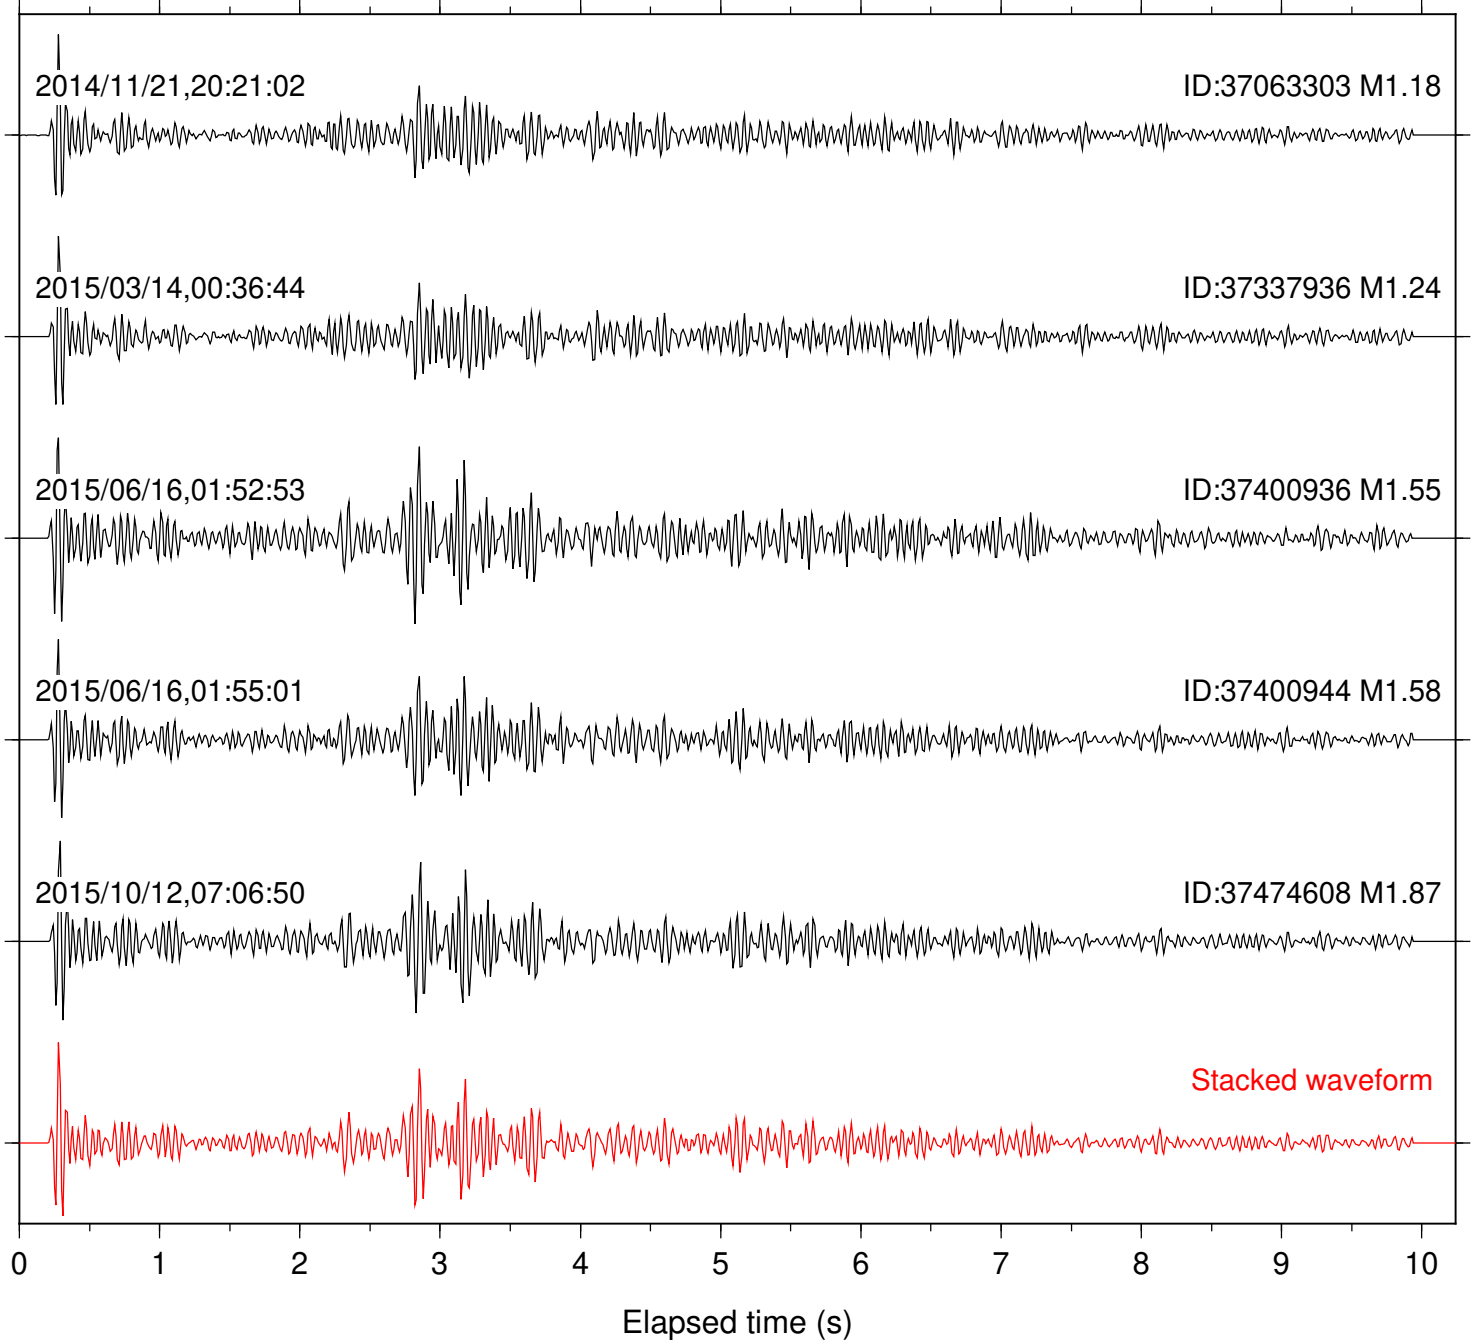

Station: B087 Com: EHZ

Focal depth: 8.51 km

Station: B088 Com: EHZ

Focal depth: 8.51 km

Station: B093 Com: EHZ

Focal depth: 8.51 km

Station: B946 Com: EHZ

Focal depth: 8.51 km

Station: BAC Com: EHZ

Focal depth: 8.51 km

Station: BZN Com: HHZ

Focal depth: 8.51 km

Station: CRY Com: HHZ

Focal depth: 8.51 km

Station: DGR Com: HHZ

Focal depth: 8.51 km

Station: DNR Com: HHZ

Focal depth: 8.49 km

Station: FRD Com: HHZ

Focal depth: 8.51 km

Station: HMT2 Com: HHZ

Focal depth: 8.51 km

Station: KNW Com: HHZ

Focal depth: 8.51 km

Station: RDM Com: HHZ

Focal depth: 8.50 km

Station: RRSP Com: HHZ

Focal depth: 8.51 km

Station: SKY Com: EHZ

Focal depth: 8.49 km

Station: SMER Com: HHZ

Focal depth: 8.44 km