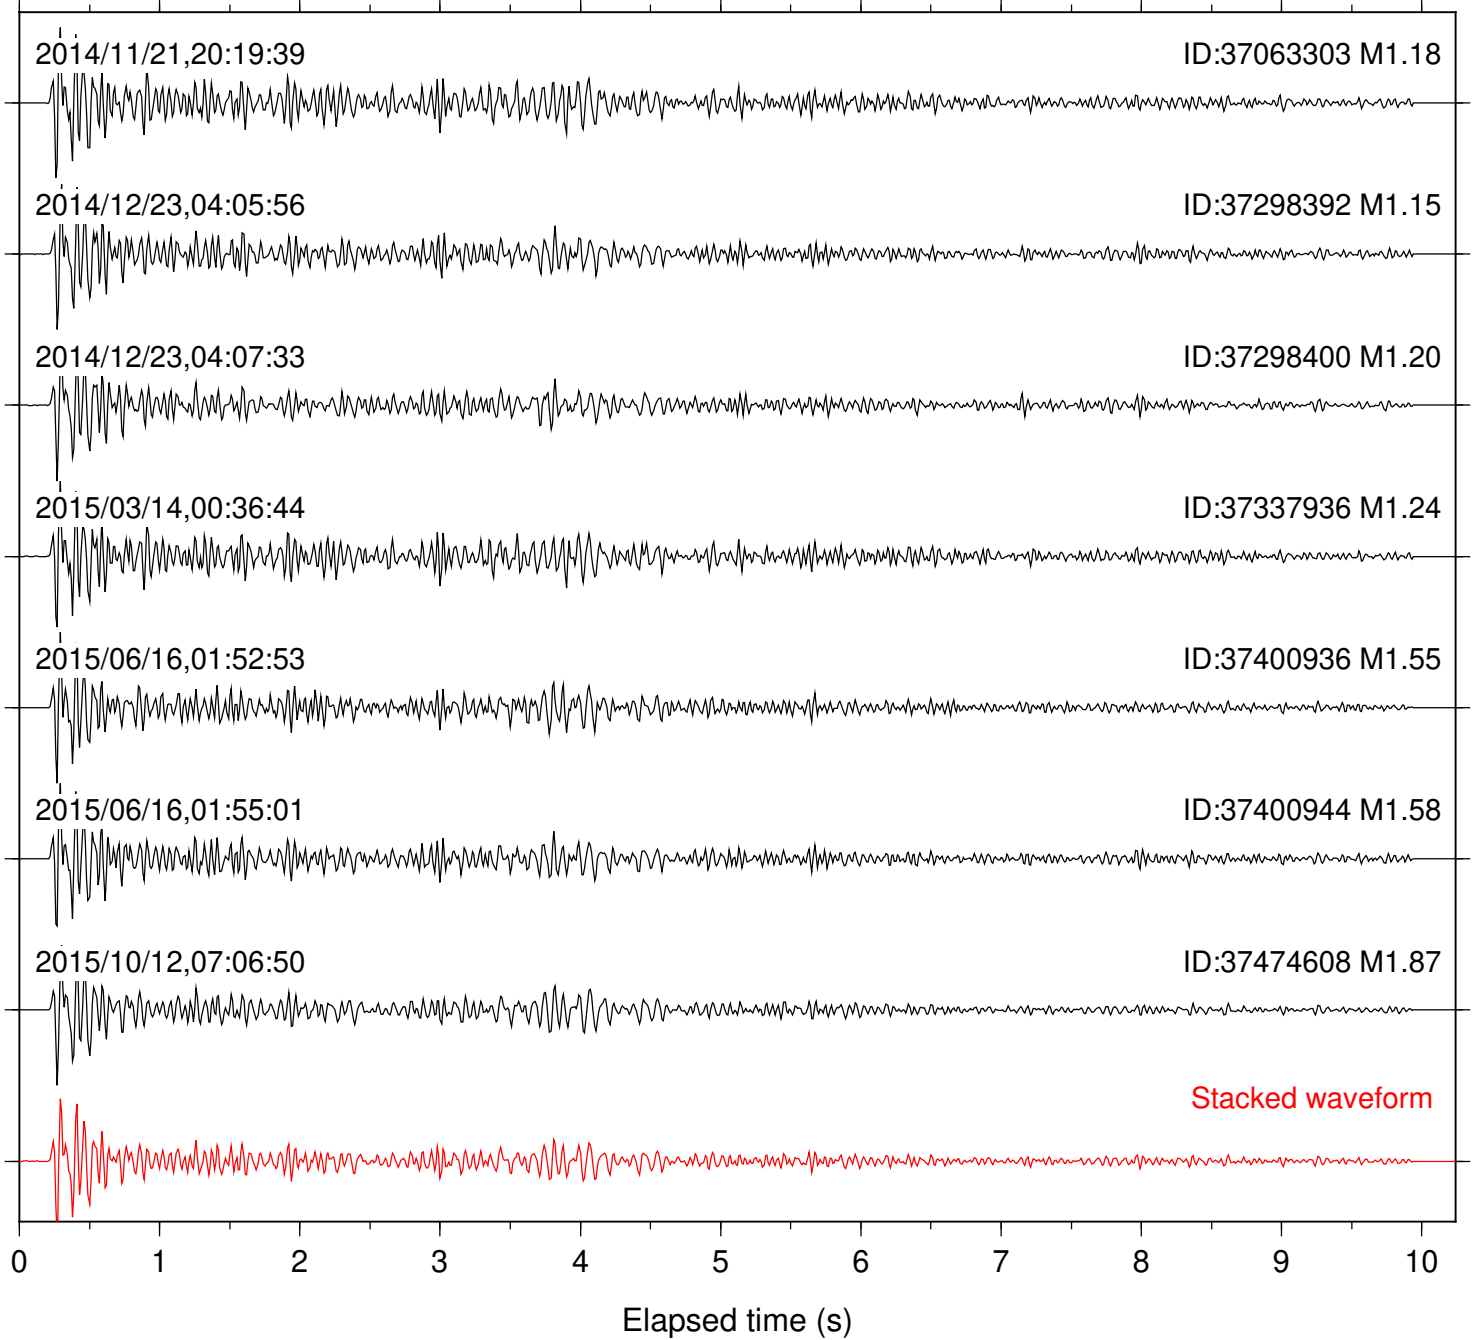

Station: BAC Com: EHZ

Focal depth: 8.51 km

Station: BZN Com: HHZ

Focal depth: 8.51 km

Station: CRY Com: HHZ

Focal depth: 8.51 km

Station: DGR Com: HHZ

Focal depth: 8.51 km

Station: DNR Com: HHZ

Focal depth: 8.49 km

Station: FRD Com: HHZ

Focal depth: 8.51 km

Station: HMT2 Com: HHZ

Focal depth: 8.51 km

Station: KNW Com: HHZ

Focal depth: 8.51 km

Station: LVA2 Com: HHZ

Focal depth: 8.51 km

Station: PFO Com: HHZ

Focal depth: 8.51 km

Station: PLM Com: HHZ

Focal depth: 8.51 km

Station: POB2 Com: HHZ

Focal depth: 8.51 km

Station: RDM Com: HHZ

Focal depth: 8.50 km

Station: RRSP Com: HHZ

Focal depth: 8.51 km

Station: SKY Com: EHZ

Focal depth: 8.49 km

Station: SMER Com: HHZ

Focal depth: 8.44 km