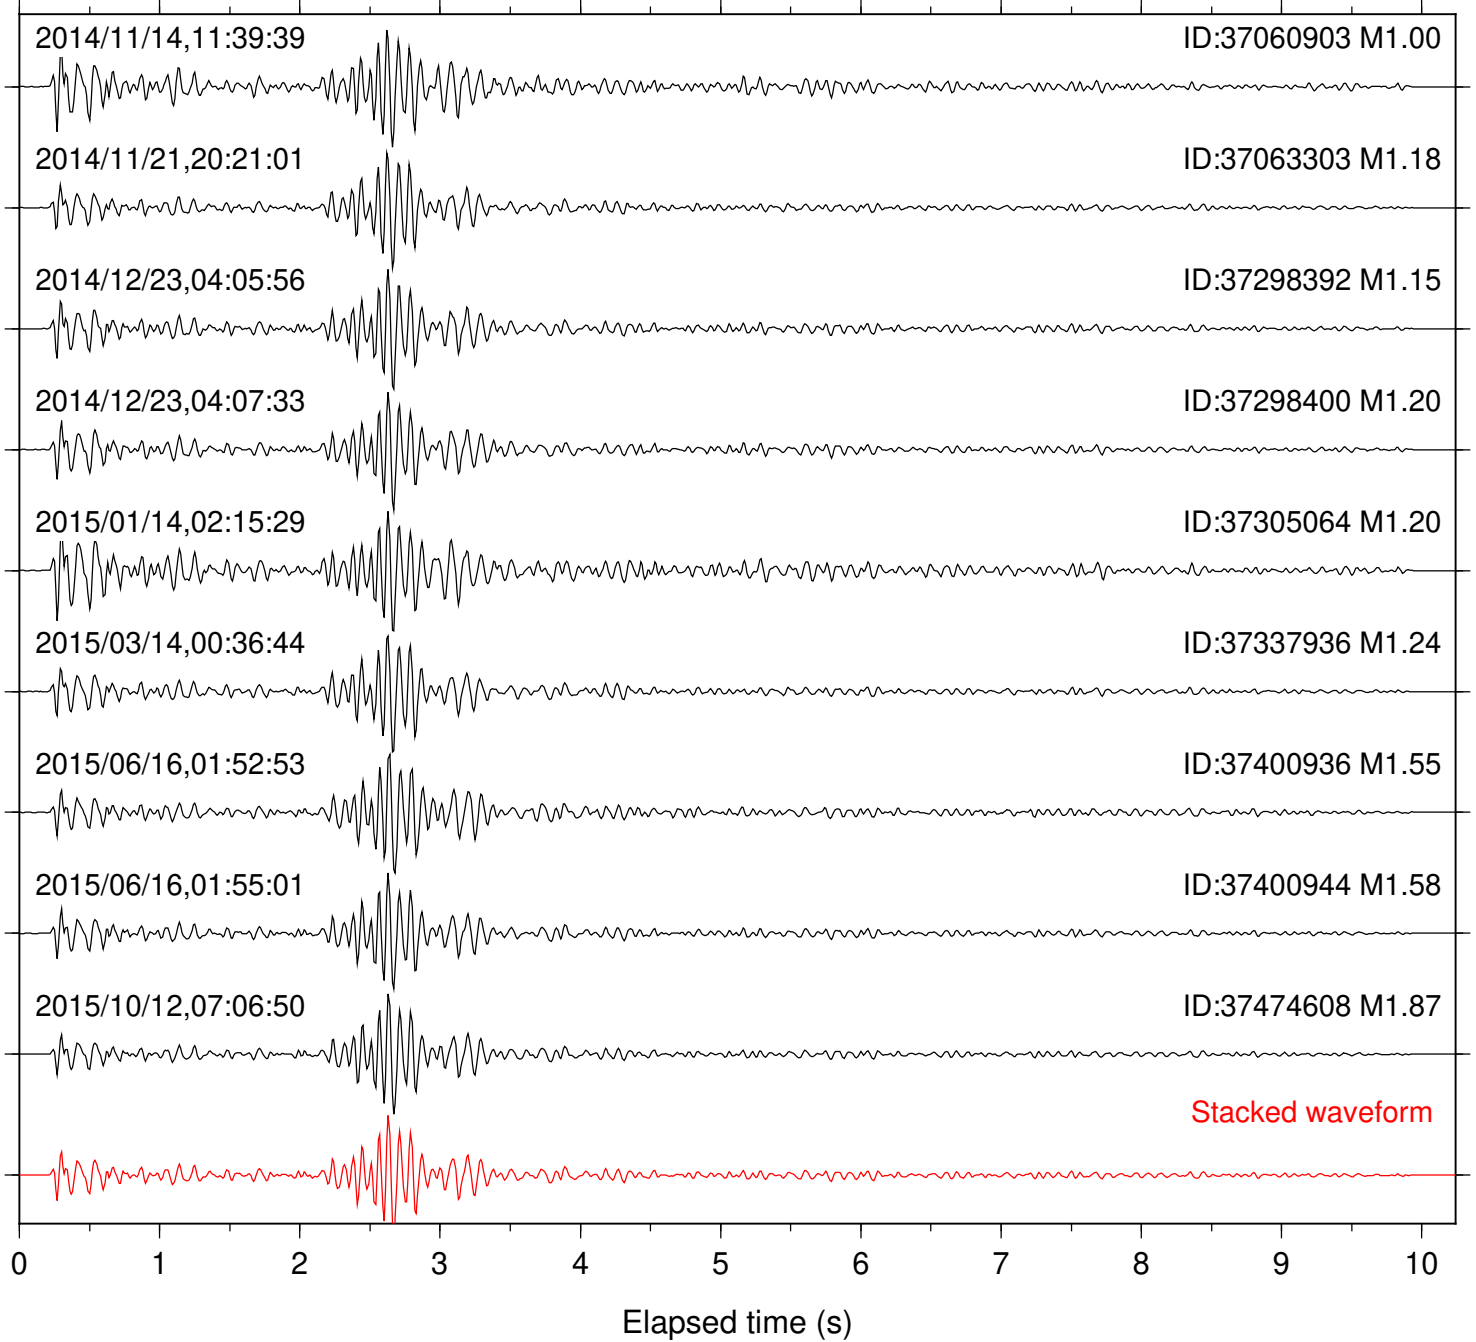

Station: DNR Com: HHZ

Focal depth: 8.49 km

Station: FRD Com: HHZ

Focal depth: 8.51 km

Station: HMT2 Com: HHZ

Focal depth: 8.51 km

Station: KNW Com: HHZ

Focal depth: 8.51 km

Station: LVA2 Com: HHZ

Focal depth: 8.51 km

Station: PFO Com: HHZ

Focal depth: 8.51 km

Station: PLM Com: HHZ

Focal depth: 8.51 km

Station: POB2 Com: HHZ

Focal depth: 8.51 km

Station: RDM Com: HHZ

Focal depth: 8.50 km

Station: RRSP Com: HHZ

Focal depth: 8.51 km

Station: SKY Com: EHZ

Focal depth: 8.49 km

Station: SMER Com: HHZ

Focal depth: 8.44 km

Station: SND Com: HHZ

Focal depth: 8.51 km

Station: TMSP Com: HHZ

Focal depth: 8.49 km

Station: WMC Com: HHZ

Focal depth: 8.44 km