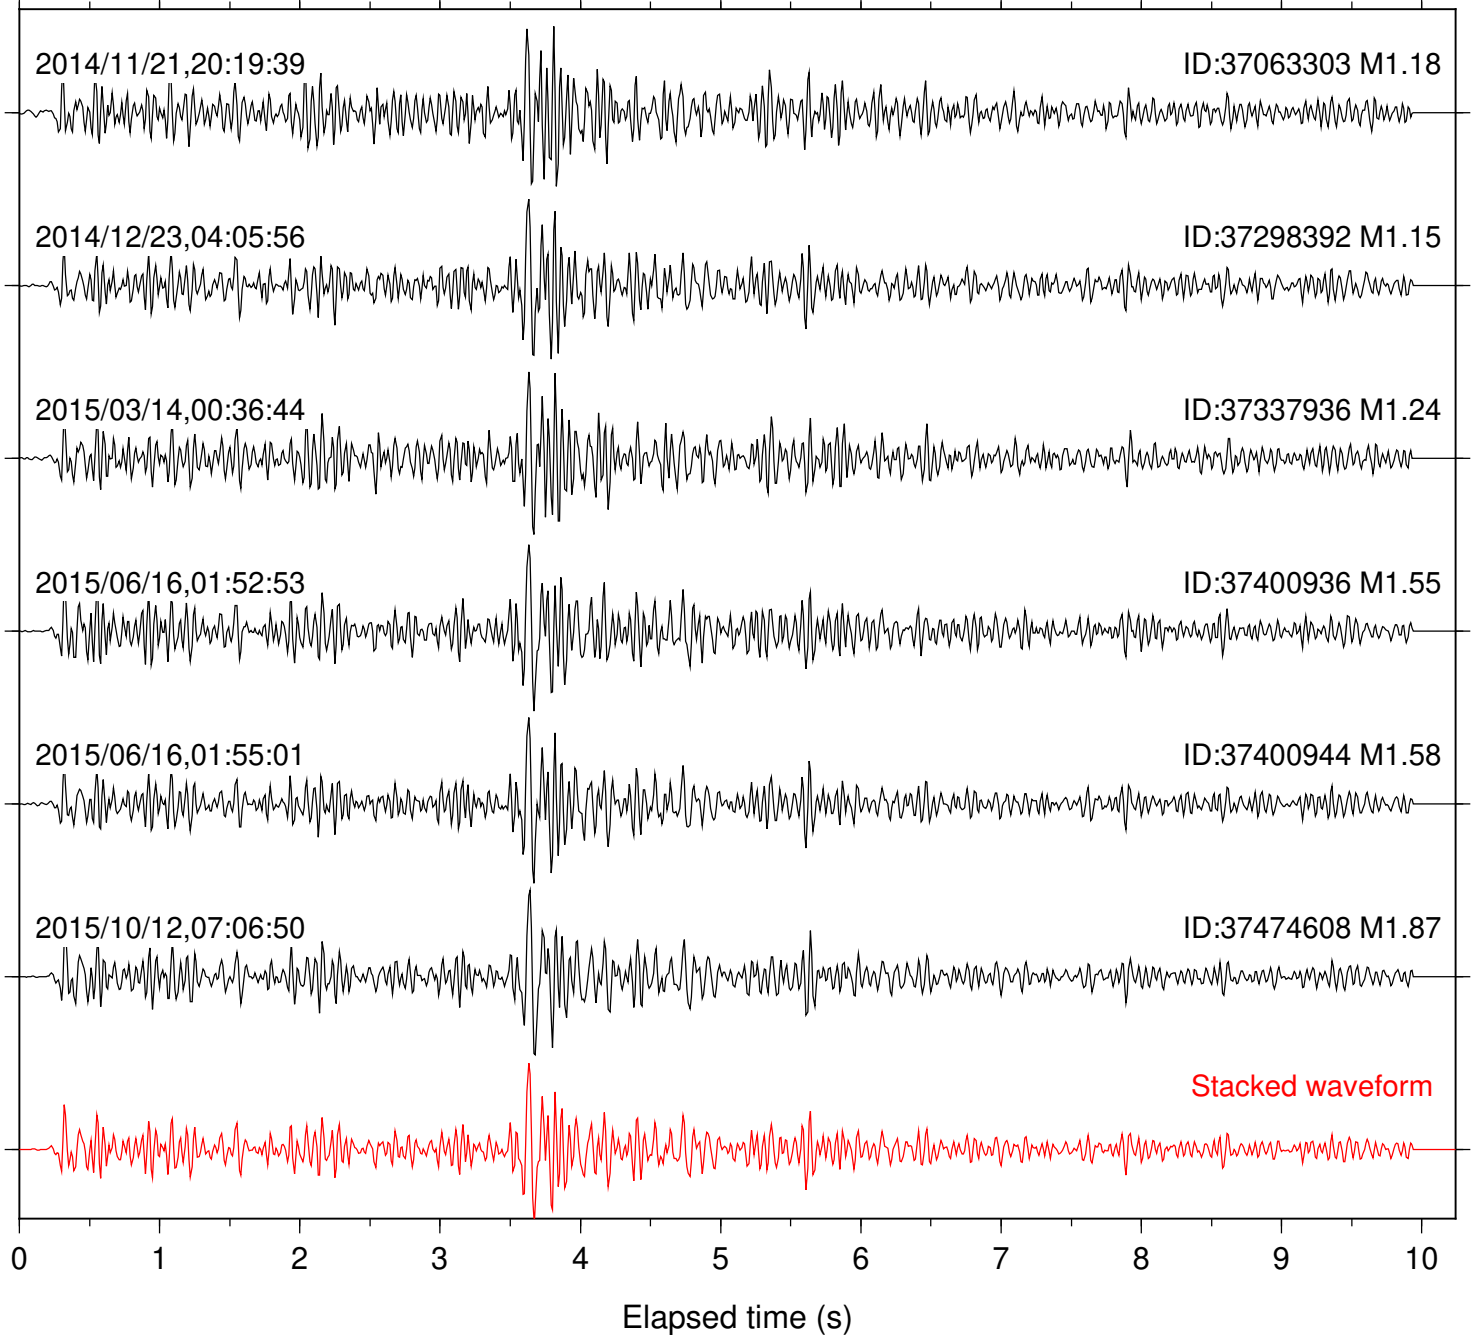

Station: B081 Com: EHZ

Focal depth: 8.51 km

Station: B082 Com: EHZ

Focal depth: 8.51 km

Station: B084 Com: EHZ

Focal depth: 8.51 km

Station: B086 Com: EHZ

Focal depth: 8.51 km

Station: B087 Com: EHZ

Focal depth: 8.51 km

Station: B088 Com: EHZ

Focal depth: 8.51 km

Station: B093 Com: EHZ

Focal depth: 8.51 km

Station: B946 Com: EHZ

Focal depth: 8.51 km

Station: RDM Com: HHZ

Focal depth: 8.50 km

Station: RRSP Com: HHZ

Focal depth: 8.51 km

Station: SKY Com: EHZ

Focal depth: 8.49 km

Station: SMER Com: HHZ

Focal depth: 8.44 km

Station: SND Com: HHZ

Focal depth: 8.51 km

Station: TMSP Com: HHZ

Focal depth: 8.49 km

Station: WMC Com: HHZ

Focal depth: 8.44 km