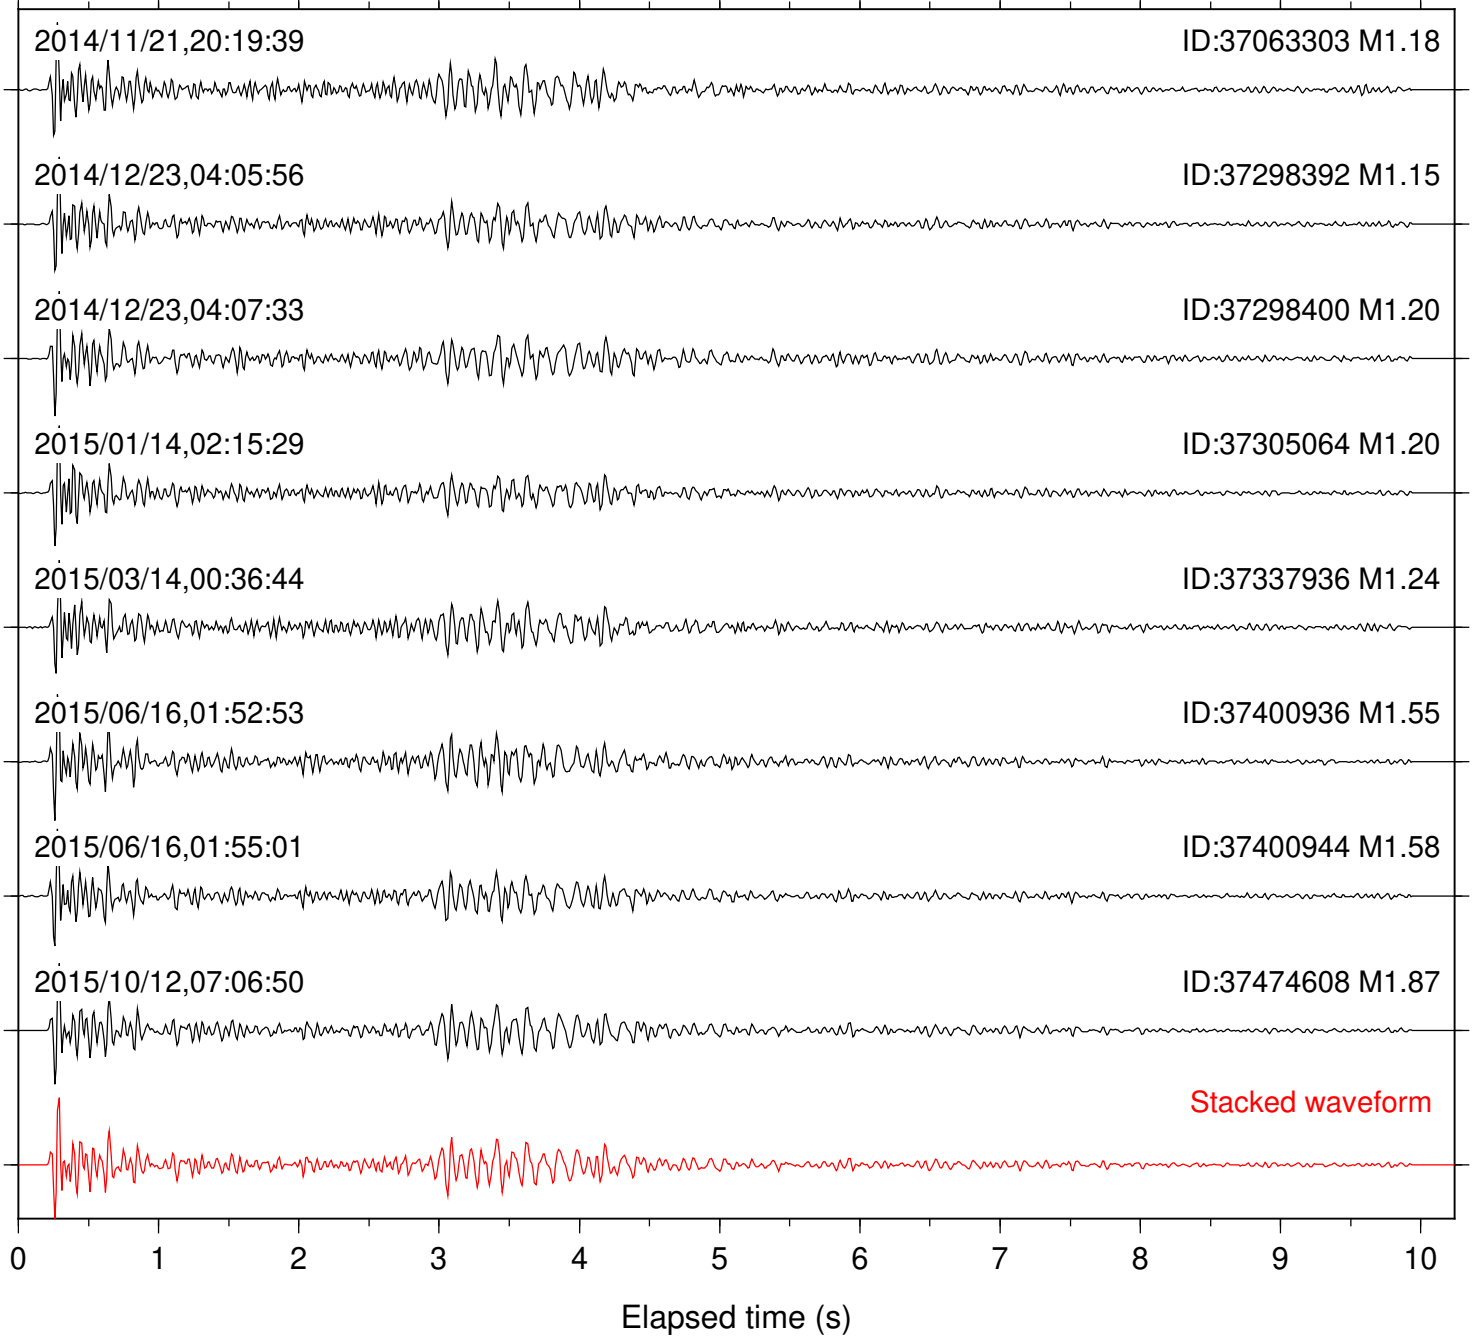

Station: B087 Com: EHZ

Focal depth: 8.51 km

Station: B088 Com: EHZ

Focal depth: 8.51 km

Station: B093 Com: EHZ

Focal depth: 8.51 km

Station: B946 Com: EHZ

Focal depth: 8.51 km

Station: BAC Com: EHZ

Focal depth: 8.51 km

Station: BZN Com: HHZ

Focal depth: 8.51 km

Station: CRY Com: HHZ

Focal depth: 8.51 km

Station: DGR Com: HHZ

Focal depth: 8.51 km

Station: DNR Com: HHZ

Focal depth: 8.49 km

Station: FRD Com: HHZ

Focal depth: 8.51 km

Station: HMT2 Com: HHZ

Focal depth: 8.51 km

Station: KNW Com: HHZ

Focal depth: 8.51 km

Station: RDM Com: HHZ

Focal depth: 8.50 km

Station: RRSP Com: HHZ

Focal depth: 8.51 km

Station: SKY Com: EHZ

Focal depth: 8.49 km

Station: SMER Com: HHZ

Focal depth: 8.44 km