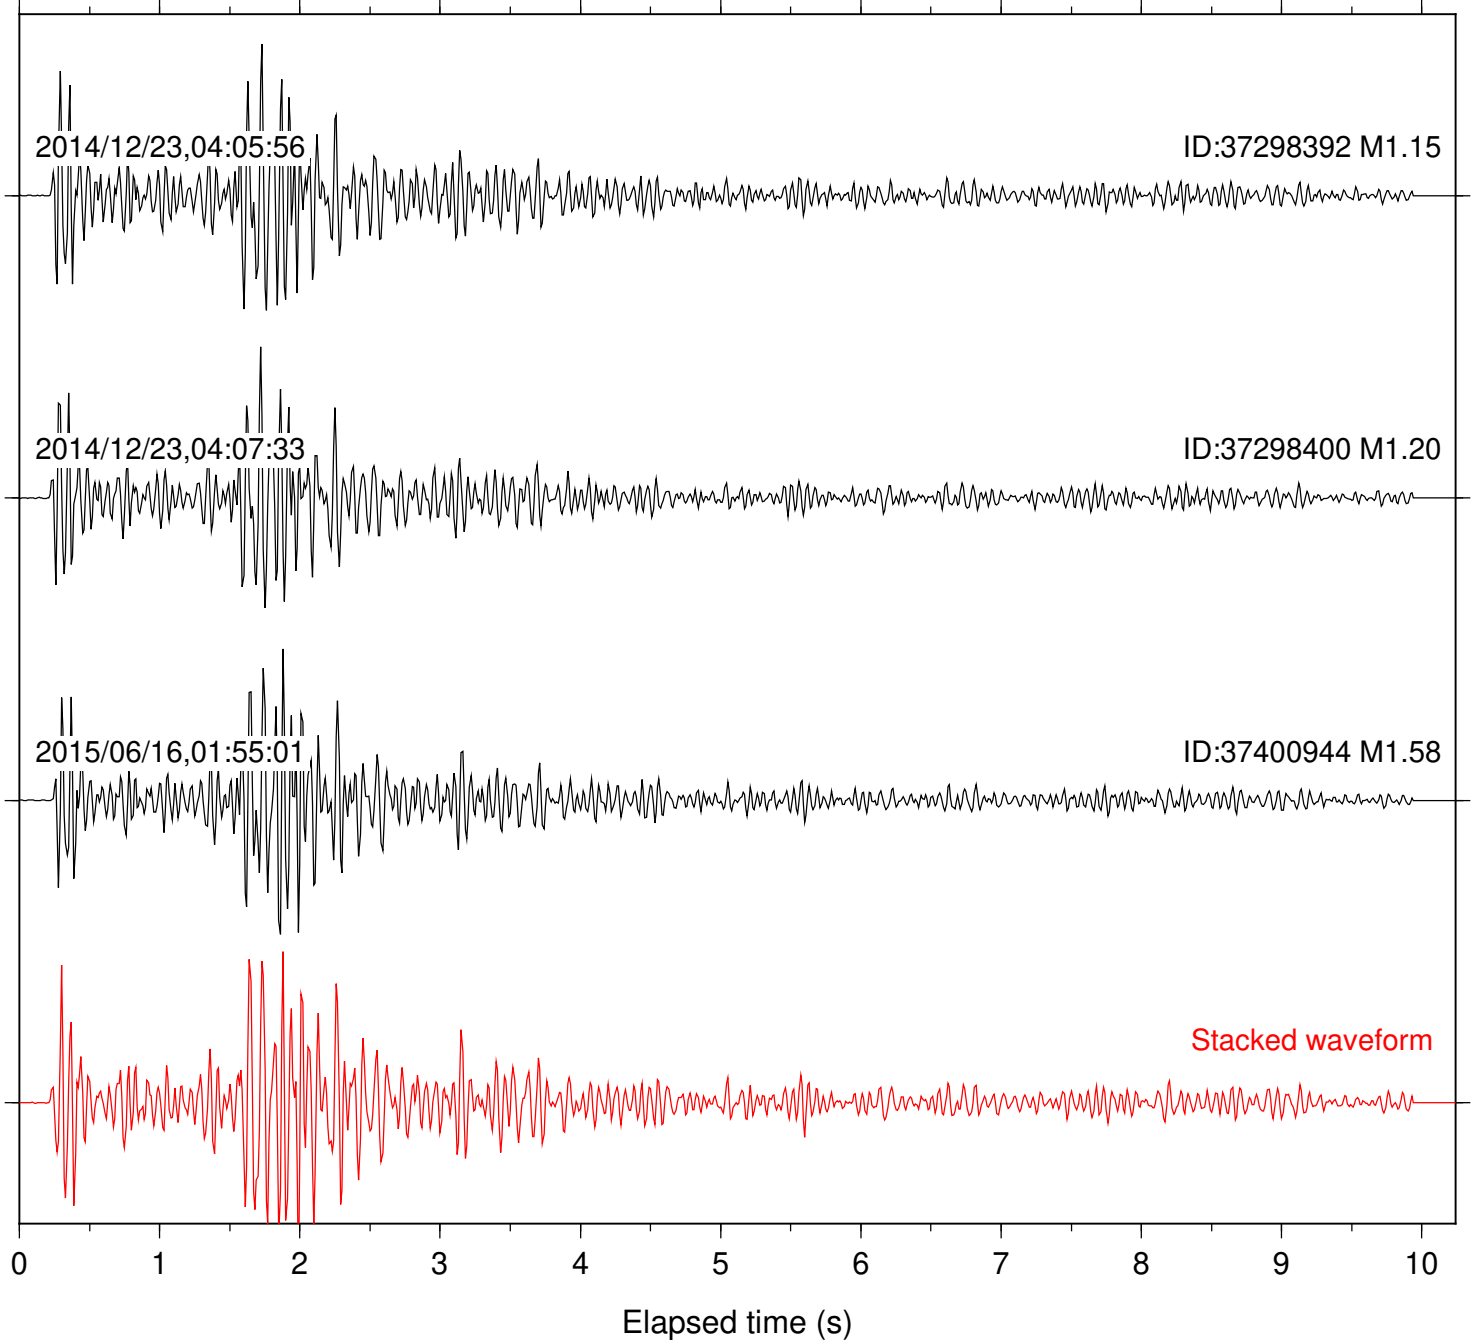

Station: DNR Com: HHZ

Focal depth: 8.49 km

Station: FRD Com: HHZ

Focal depth: 8.51 km

Station: HMT2 Com: HHZ

Focal depth: 8.51 km

Station: KNW Com: HHZ

Focal depth: 8.51 km

Station: LVA2 Com: HHZ

Focal depth: 8.51 km

Station: PFO Com: HHZ

Focal depth: 8.51 km

Station: PLM Com: HHZ

Focal depth: 8.51 km

Station: POB2 Com: HHZ

Focal depth: 8.51 km

Station: RDM Com: HHZ

Focal depth: 8.50 km

Station: RRSP Com: HHZ

Focal depth: 8.51 km

Station: SKY Com: EHZ

Focal depth: 8.49 km

Station: SMER Com: HHZ

Focal depth: 8.44 km

Station: SND Com: HHZ

Focal depth: 8.51 km

Station: TMSP Com: HHZ

Focal depth: 8.49 km

Station: WMC Com: HHZ

Focal depth: 8.44 km