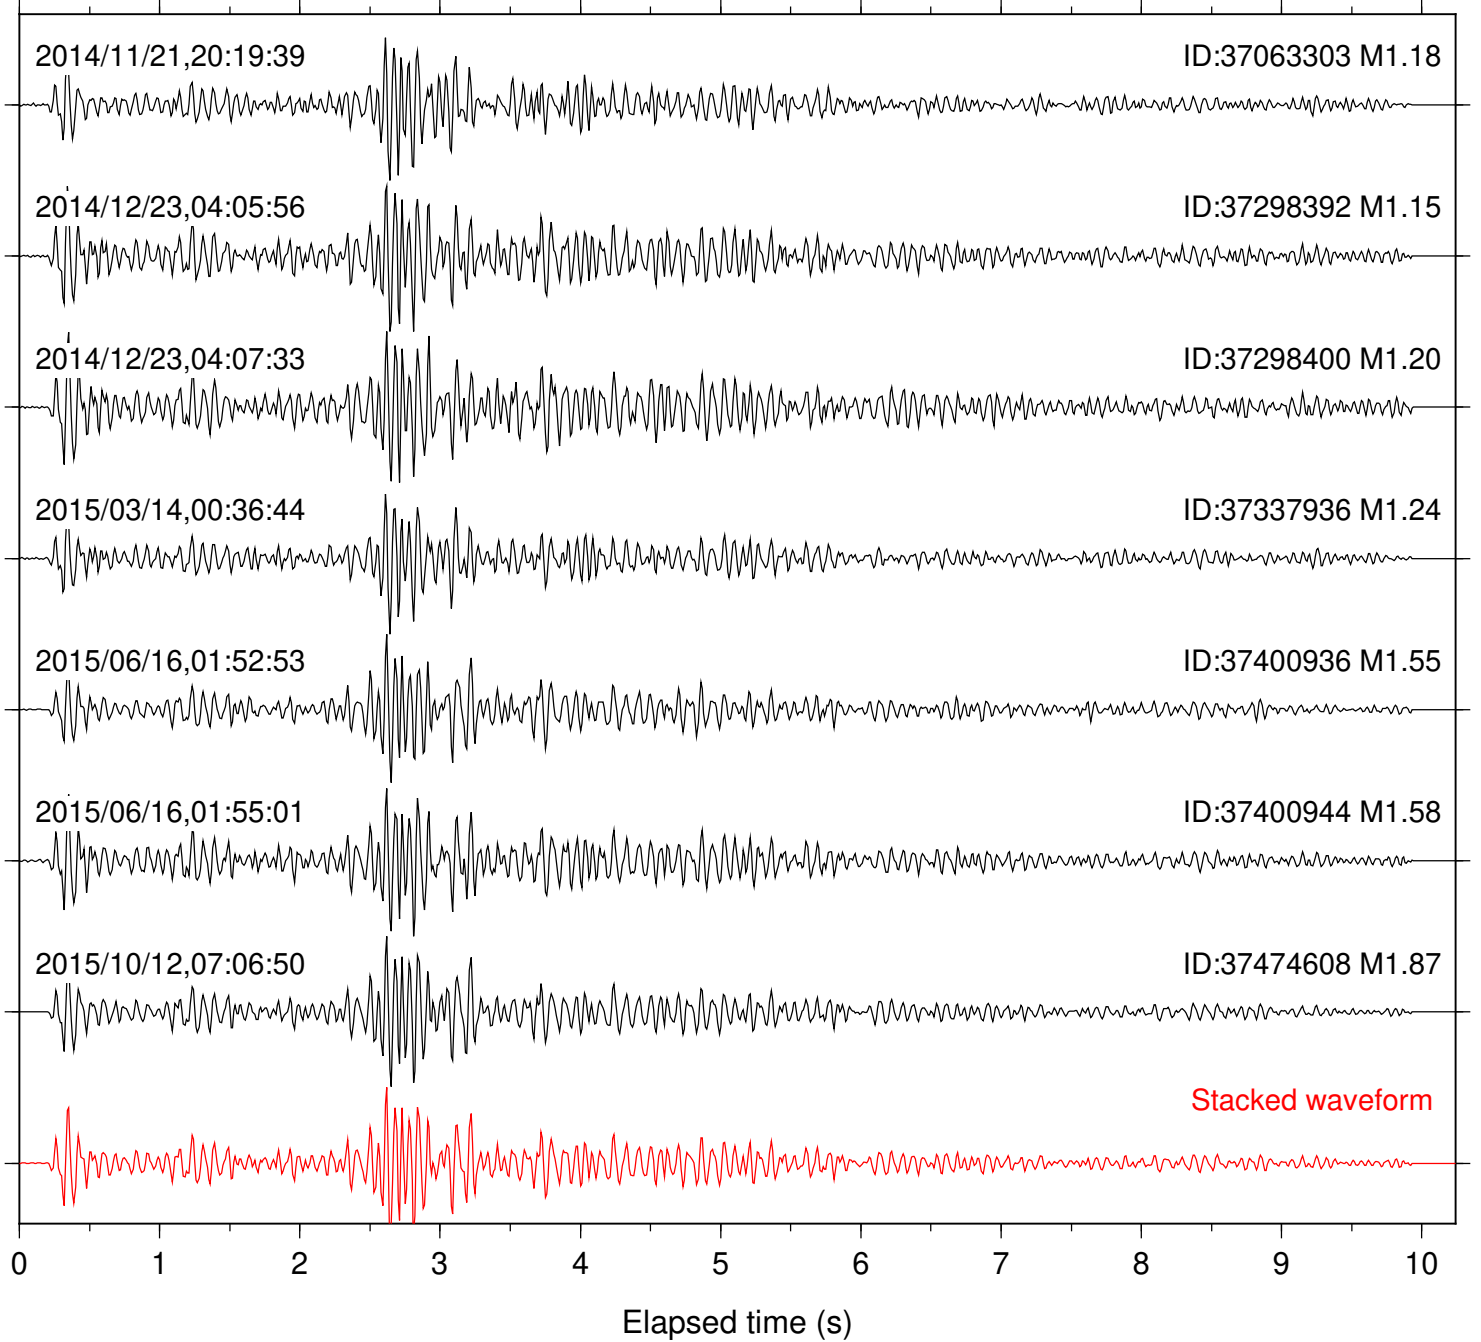

Station: DNR Com: HHZ

Focal depth: 8.49 km

Station: FRD Com: HHZ

Focal depth: 8.51 km

Station: HMT2 Com: HHZ

Focal depth: 8.51 km

Station: KNW Com: HHZ

Focal depth: 8.51 km

Station: LVA2 Com: HHZ

Focal depth: 8.51 km

Station: PFO Com: HHZ

Focal depth: 8.51 km

Station: PLM Com: HHZ

Focal depth: 8.51 km

Station: POB2 Com: HHZ

Focal depth: 8.51 km

Station: RDM Com: HHZ

Focal depth: 8.50 km

Station: RRSP Com: HHZ

Focal depth: 8.51 km

Station: SKY Com: EHZ

Focal depth: 8.49 km

Station: SMER Com: HHZ

Focal depth: 8.44 km

Station: SND Com: HHZ

Focal depth: 8.51 km

Station: TMSP Com: HHZ

Focal depth: 8.49 km

Station: WMC Com: HHZ

Focal depth: 8.44 km