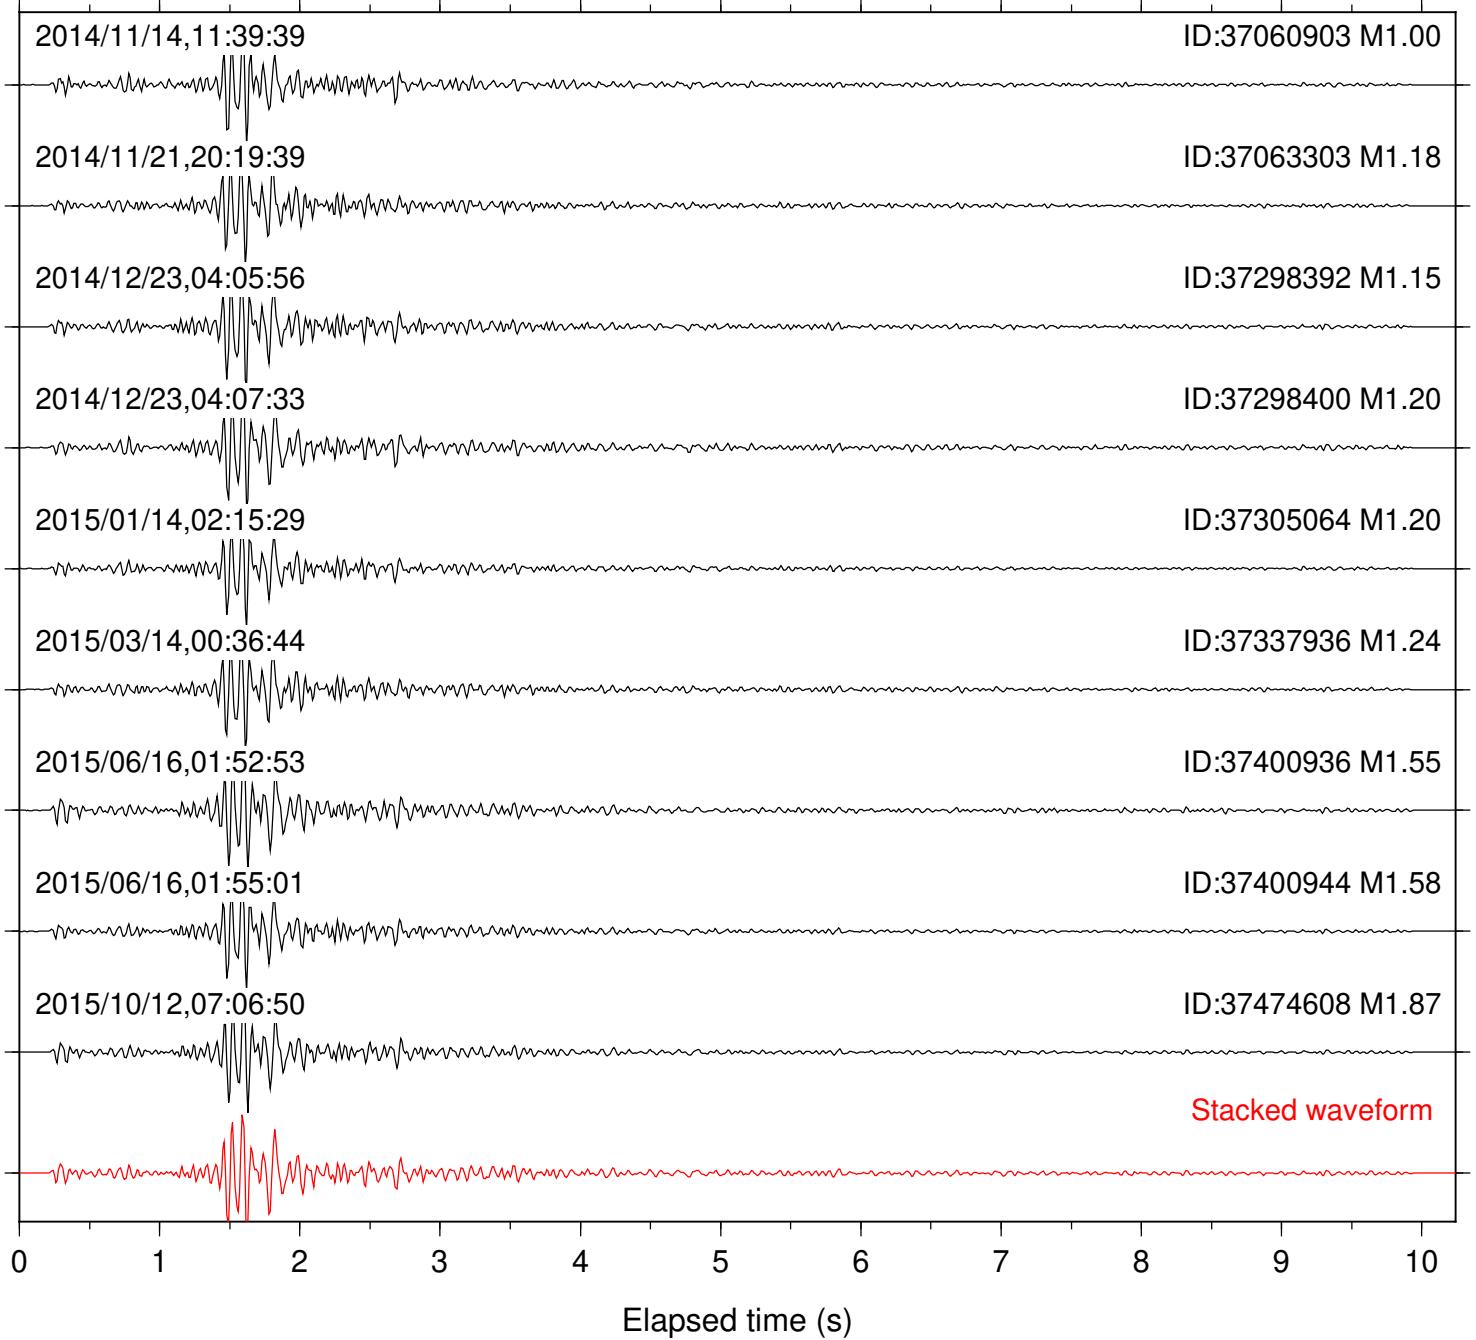

Station: B087 Com: EHZ

Focal depth: 8.51 km

Station: B088 Com: EHZ

Focal depth: 8.51 km

Station: B093 Com: EHZ

Focal depth: 8.51 km

Station: B946 Com: EHZ

Focal depth: 8.51 km

Station: BAC Com: EHZ

Focal depth: 8.51 km

Station: BZN Com: HHZ

Focal depth: 8.51 km

Station: CRY Com: HHZ

Focal depth: 8.51 km

Station: DGR Com: HHZ

Focal depth: 8.51 km

Station: DNR Com: HHZ

Focal depth: 8.49 km

Station: FRD Com: HHZ

Focal depth: 8.51 km

Station: HMT2 Com: HHZ

Focal depth: 8.51 km

Station: KNW Com: HHZ

Focal depth: 8.51 km

Station: RDM Com: HHZ

Focal depth: 8.50 km

Station: RRSP Com: HHZ

Focal depth: 8.51 km

Station: SKY Com: EHZ

Focal depth: 8.49 km

Station: SMER Com: HHZ

Focal depth: 8.44 km