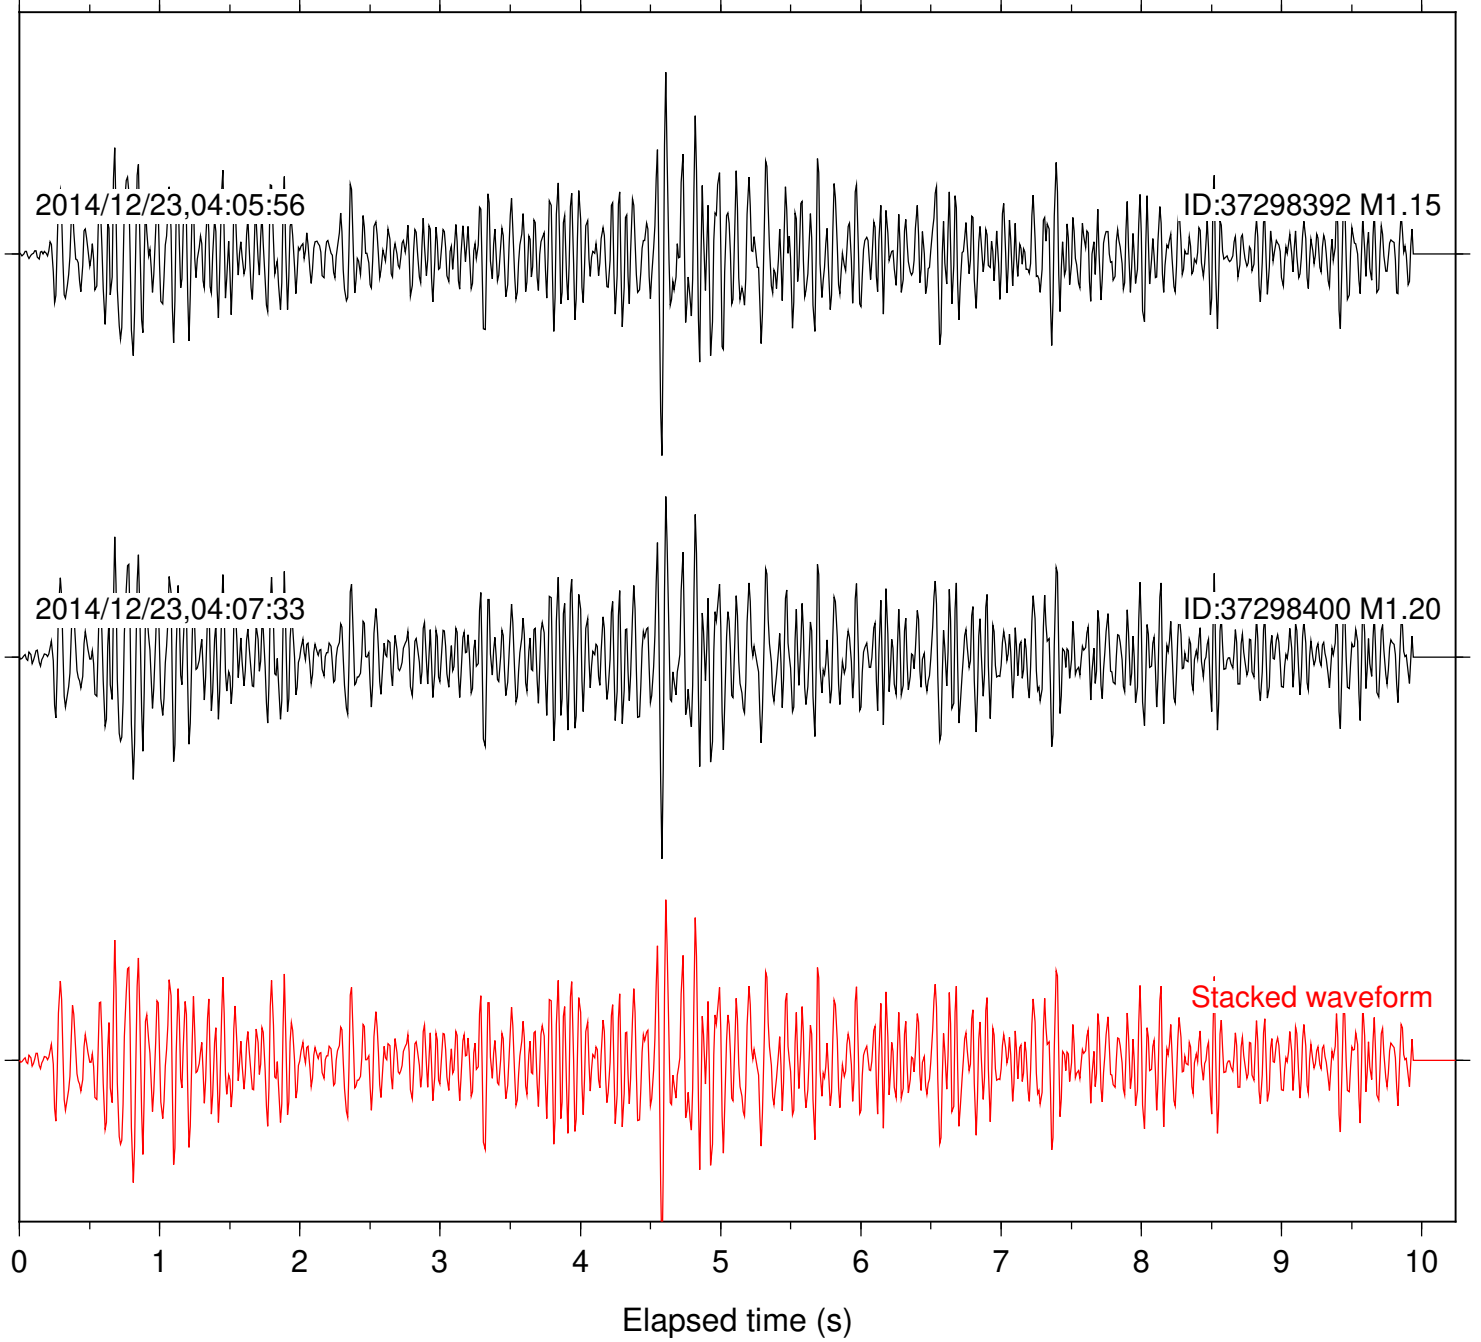

Station: DNR Com: HHZ

Focal depth: 8.49 km

Station: FRD Com: HHZ

Focal depth: 8.51 km

Station: HMT2 Com: HHZ

Focal depth: 8.51 km

Station: KNW Com: HHZ

Focal depth: 8.51 km

Station: LVA2 Com: HHZ

Focal depth: 8.51 km

Station: PFO Com: HHZ

Focal depth: 8.51 km

Station: PLM Com: HHZ

Focal depth: 8.51 km

Station: POB2 Com: HHZ

Focal depth: 8.51 km

Station: RDM Com: HHZ

Focal depth: 8.50 km

Station: RRSP Com: HHZ

Focal depth: 8.51 km

Station: SKY Com: EHZ

Focal depth: 8.49 km

Station: SMER Com: HHZ

Focal depth: 8.44 km

Station: SND Com: HHZ

Focal depth: 8.51 km

Station: TMSP Com: HHZ

Focal depth: 8.49 km

Station: WMC Com: HHZ

Focal depth: 8.44 km