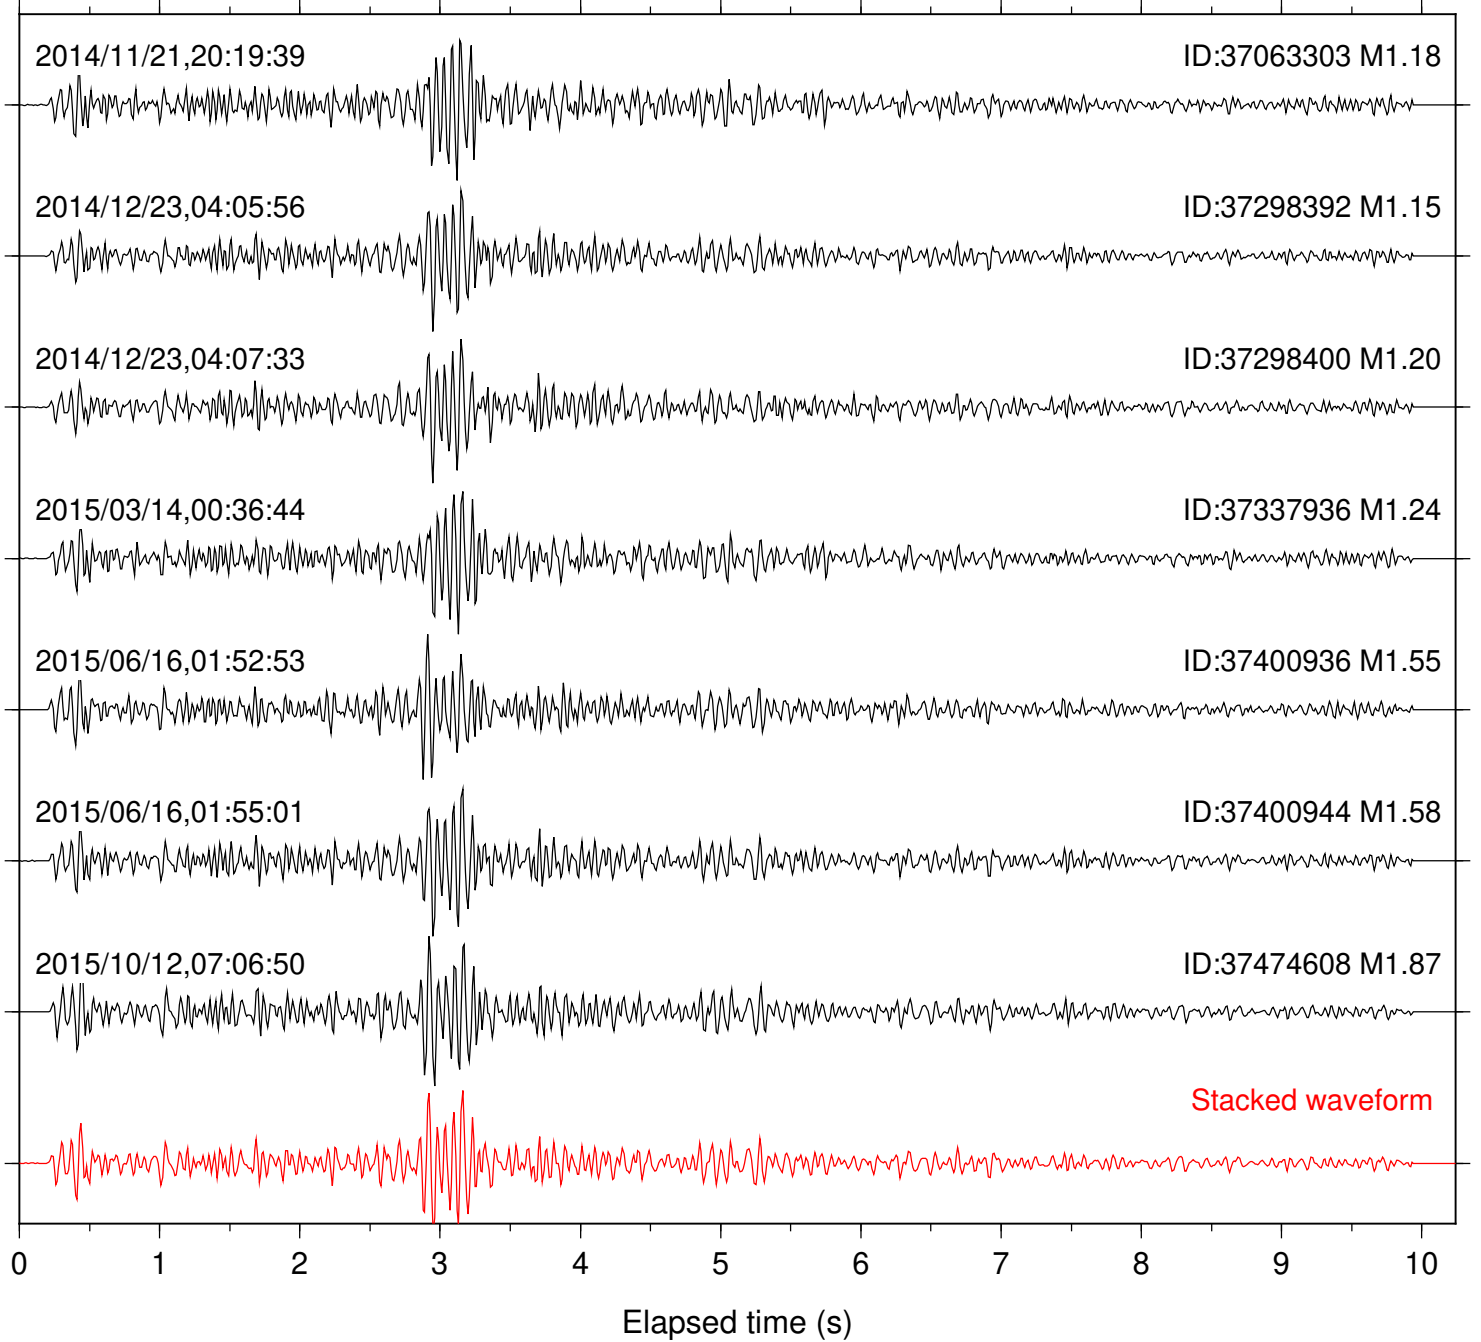

Station: B081 Com: EHZ

Focal depth: 8.51 km

Station: B082 Com: EHZ

Focal depth: 8.51 km

Station: B084 Com: EHZ

Focal depth: 8.51 km

Station: B086 Com: EHZ

Focal depth: 8.51 km

Station: DNR Com: HHZ

Focal depth: 8.49 km

Station: FRD Com: HHZ

Focal depth: 8.51 km

Station: HMT2 Com: HHZ

Focal depth: 8.51 km

Station: KNW Com: HHZ

Focal depth: 8.51 km

Station: RDM Com: HHZ

Focal depth: 8.50 km

Station: RRSP Com: HHZ

Focal depth: 8.51 km

Station: SKY Com: EHZ

Focal depth: 8.49 km

Station: SMER Com: HHZ

Focal depth: 8.44 km

Station: SND Com: HHZ

Focal depth: 8.51 km

Station: TMSP Com: HHZ

Focal depth: 8.49 km

Station: WMC Com: HHZ

Focal depth: 8.44 km