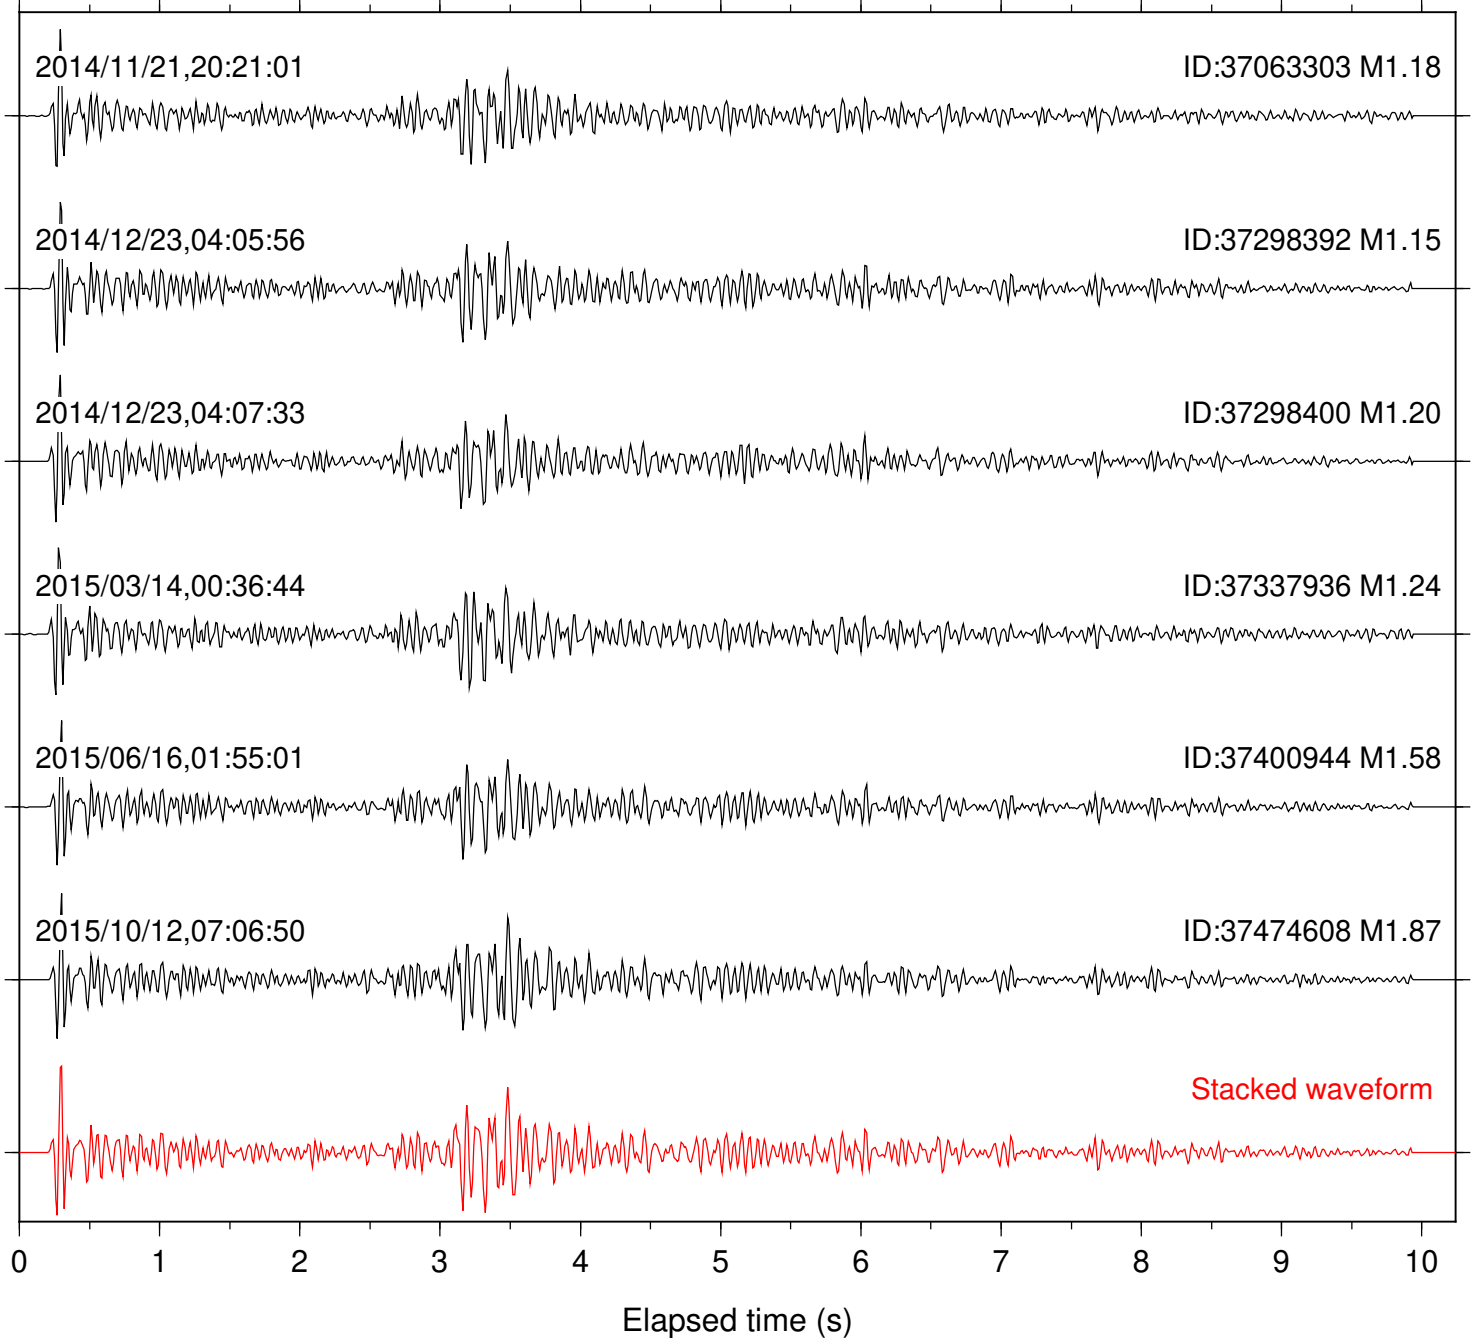

Station: DNR Com: HHZ

Focal depth: 8.49 km

Station: FRD Com: HHZ

Focal depth: 8.51 km

Station: HMT2 Com: HHZ

Focal depth: 8.51 km

Station: KNW Com: HHZ

Focal depth: 8.51 km

Station: LVA2 Com: HHZ

Focal depth: 8.51 km

Station: PFO Com: HHZ

Focal depth: 8.51 km

Station: PLM Com: HHZ

Focal depth: 8.51 km

Station: POB2 Com: HHZ

Focal depth: 8.51 km

Station: RDM Com: HHZ

Focal depth: 8.50 km

Station: RRSP Com: HHZ

Focal depth: 8.51 km

Station: SKY Com: EHZ

Focal depth: 8.49 km

Station: SMER Com: HHZ

Focal depth: 8.44 km

Station: SND Com: HHZ

Focal depth: 8.51 km

Station: TMSP Com: HHZ

Focal depth: 8.49 km

Station: WMC Com: HHZ

Focal depth: 8.44 km