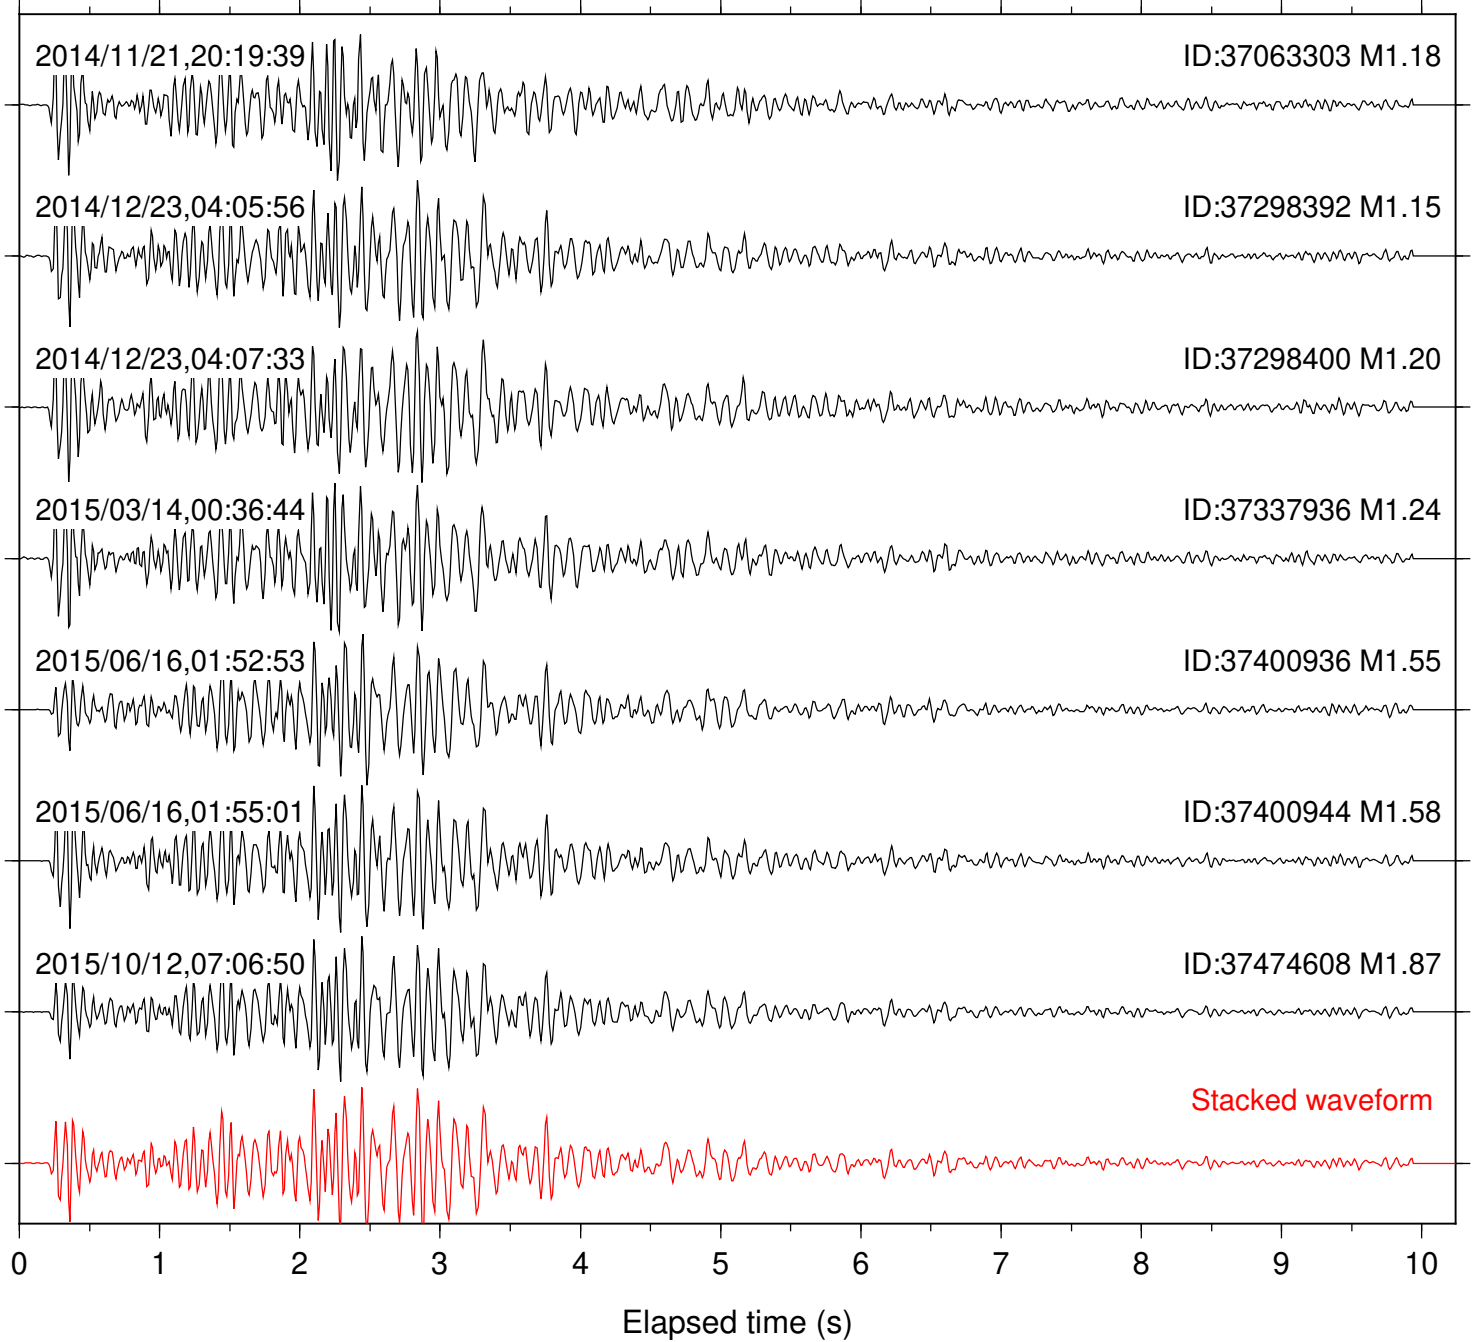

Station: DNR Com: HHZ

Focal depth: 8.49 km

Station: FRD Com: HHZ

Focal depth: 8.51 km

Station: HMT2 Com: HHZ

Focal depth: 8.51 km

Station: KNW Com: HHZ

Focal depth: 8.51 km

Station: LVA2 Com: HHZ

Focal depth: 8.51 km

Station: PFO Com: HHZ

Focal depth: 8.51 km

Station: PLM Com: HHZ

Focal depth: 8.51 km

Station: POB2 Com: HHZ

Focal depth: 8.51 km

Station: RDM Com: HHZ

Focal depth: 8.50 km

Station: RRSP Com: HHZ

Focal depth: 8.51 km

Station: SKY Com: EHZ

Focal depth: 8.49 km

Station: SMER Com: HHZ

Focal depth: 8.44 km

Station: SND Com: HHZ

Focal depth: 8.51 km

Station: TMSP Com: HHZ

Focal depth: 8.49 km

Station: WMC Com: HHZ

Focal depth: 8.44 km