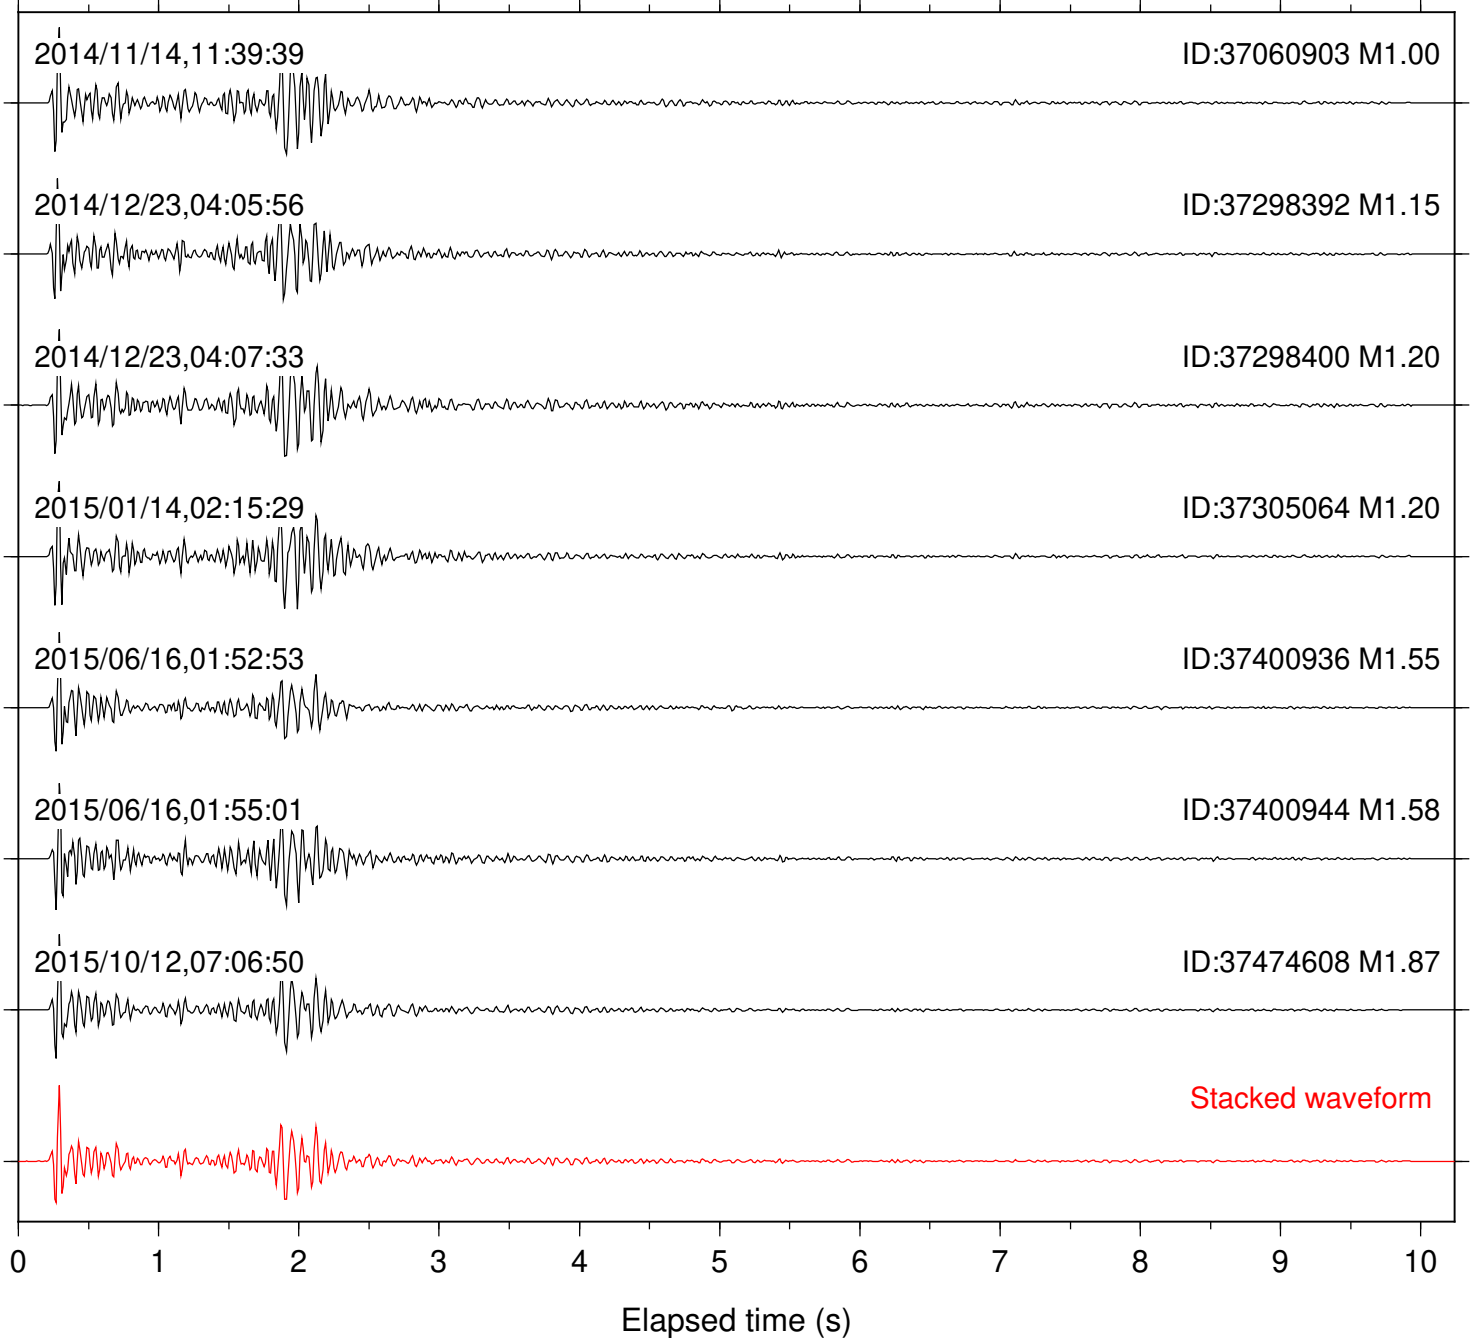

Station: BAC Com: EHZ

Focal depth: 8.51 km

Station: BZN Com: HHZ

Focal depth: 8.51 km

Station: CRY Com: HHZ

Focal depth: 8.51 km

Station: DGR Com: HHZ

Focal depth: 8.51 km

Station: DNR Com: HHZ

Focal depth: 8.49 km

Station: FRD Com: HHZ

Focal depth: 8.51 km

Station: HMT2 Com: HHZ

Focal depth: 8.51 km

Station: KNW Com: HHZ

Focal depth: 8.51 km

Station: LVA2 Com: HHZ

Focal depth: 8.51 km

Station: PFO Com: HHZ

Focal depth: 8.51 km

Station: PLM Com: HHZ

Focal depth: 8.51 km

Station: POB2 Com: HHZ

Focal depth: 8.51 km

Station: RDM Com: HHZ

Focal depth: 8.50 km

Station: RRSP Com: HHZ

Focal depth: 8.51 km

Station: SKY Com: EHZ

Focal depth: 8.49 km

Station: SMER Com: HHZ

Focal depth: 8.44 km