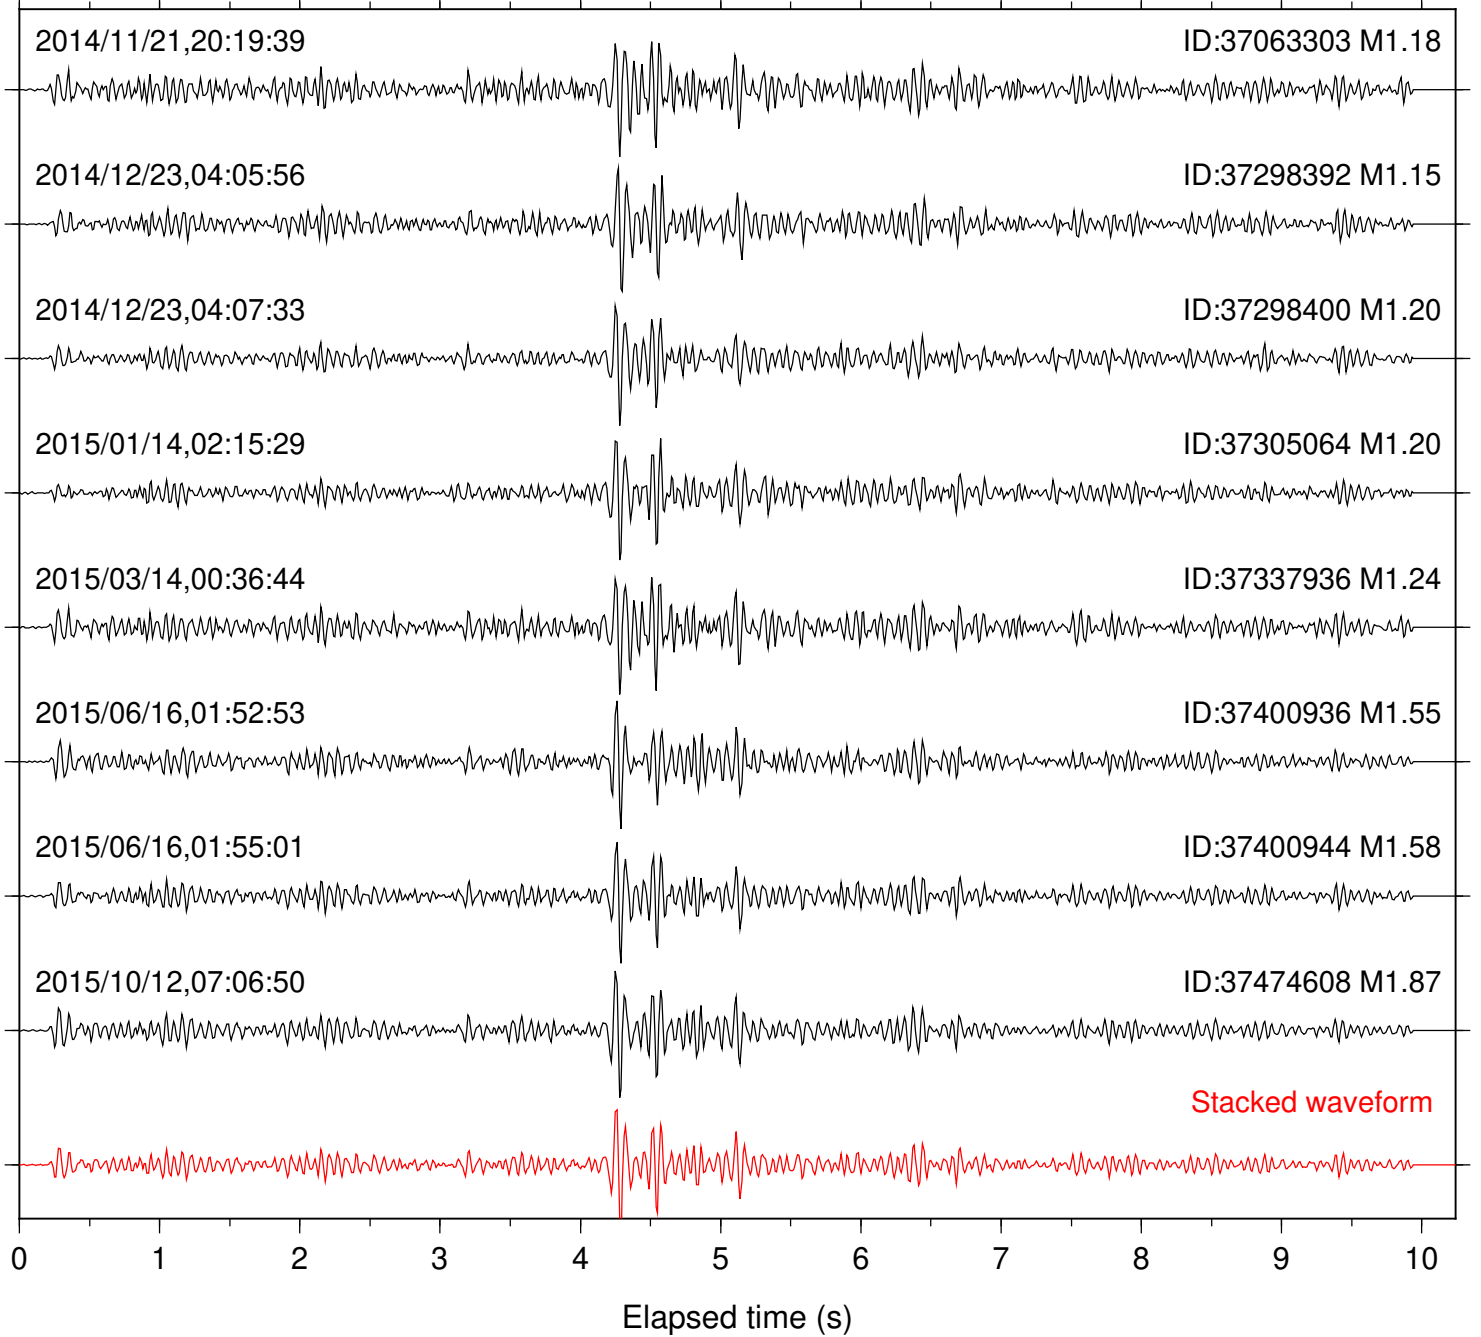

Station: DNR Com: HHZ

Focal depth: 8.49 km

Station: FRD Com: HHZ

Focal depth: 8.51 km

Station: HMT2 Com: HHZ

Focal depth: 8.51 km

Station: KNW Com: HHZ

Focal depth: 8.51 km

Station: LVA2 Com: HHZ

Focal depth: 8.51 km

Station: PFO Com: HHZ

Focal depth: 8.51 km

Station: PLM Com: HHZ

Focal depth: 8.51 km

Station: POB2 Com: HHZ

Focal depth: 8.51 km

Station: RDM Com: HHZ

Focal depth: 8.50 km

Station: RRSP Com: HHZ

Focal depth: 8.51 km

Station: SKY Com: EHZ

Focal depth: 8.49 km

Station: SMER Com: HHZ

Focal depth: 8.44 km

Station: SND Com: HHZ

Focal depth: 8.51 km

Station: TMSP Com: HHZ

Focal depth: 8.49 km

Station: WMC Com: HHZ

Focal depth: 8.44 km