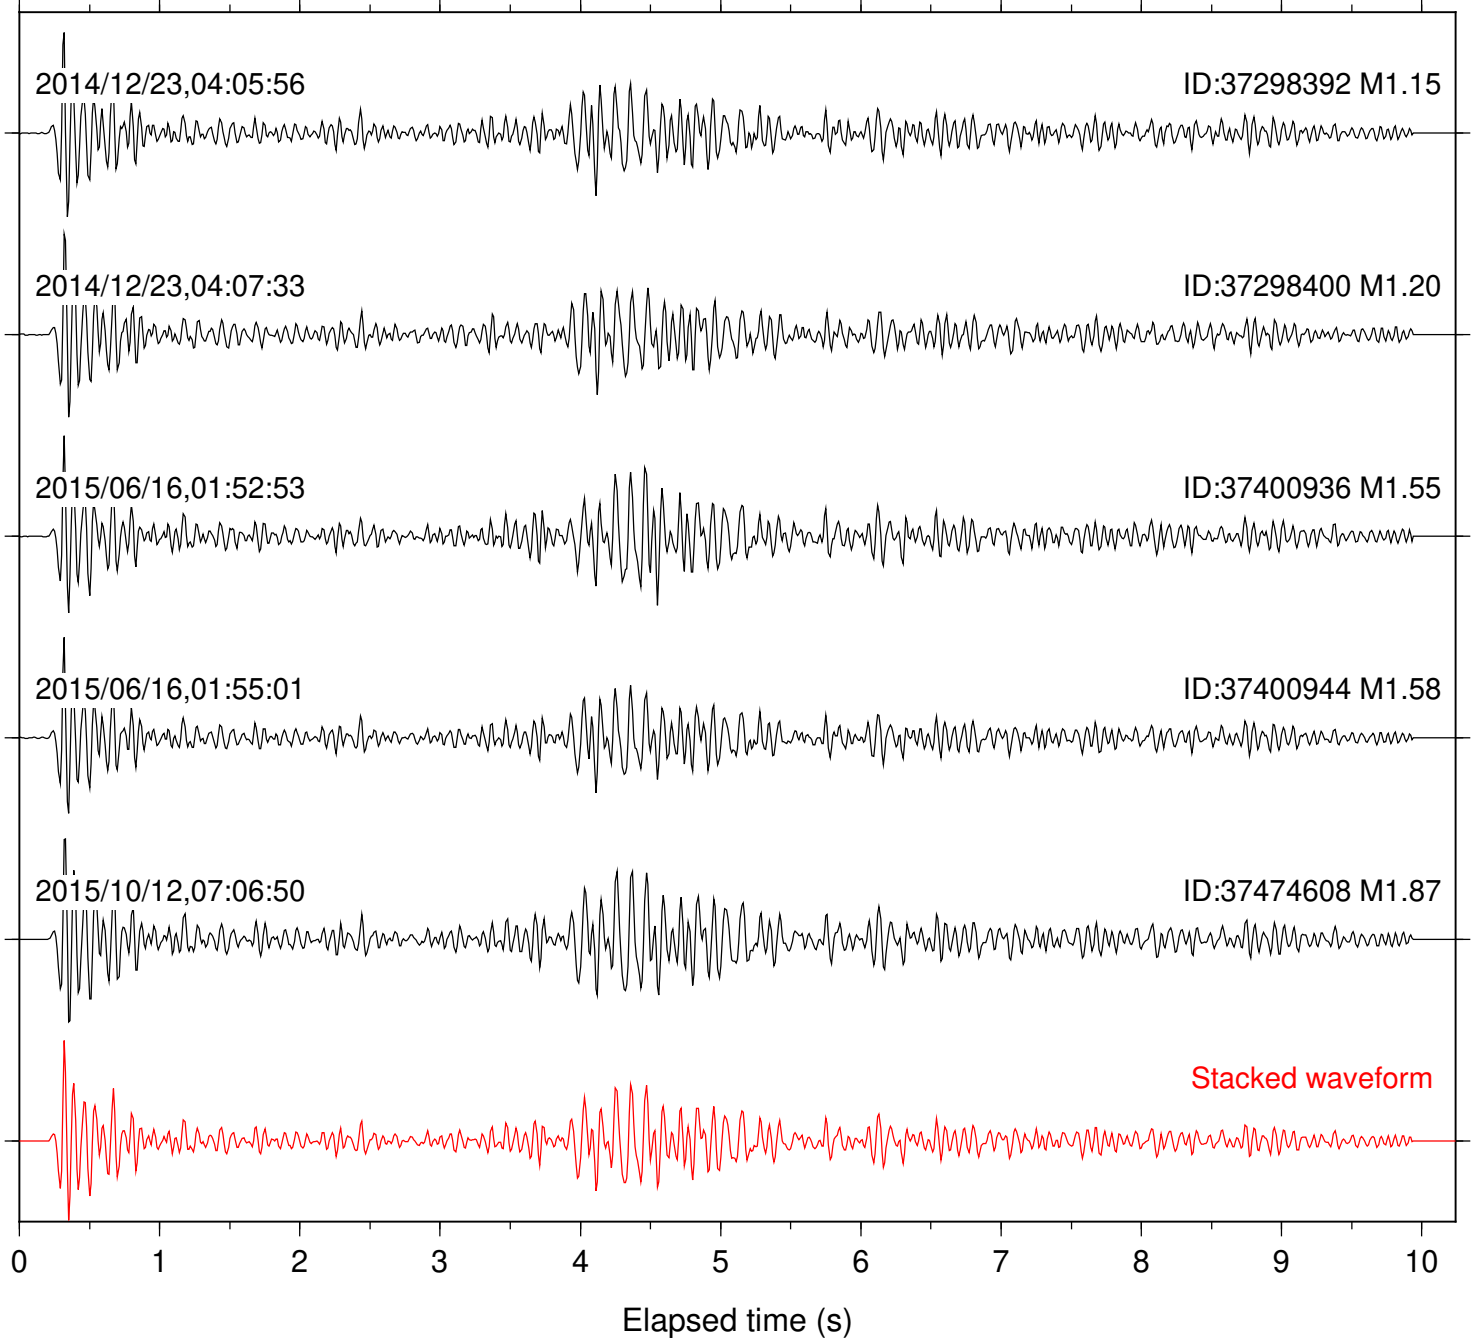

Station: B081 Com: EHZ

Focal depth: 8.51 km

Station: B082 Com: EHZ

Focal depth: 8.51 km

Station: B084 Com: EHZ

Focal depth: 8.51 km

Station: B086 Com: EHZ

Focal depth: 8.51 km

Station: B087 Com: EHZ

Focal depth: 8.51 km

Station: B088 Com: EHZ

Focal depth: 8.51 km

Station: B093 Com: EHZ

Focal depth: 8.51 km

Station: B946 Com: EHZ

Focal depth: 8.51 km

Station: RDM Com: HHZ

Focal depth: 8.50 km

Station: RRSP Com: HHZ

Focal depth: 8.51 km

Station: SKY Com: EHZ

Focal depth: 8.49 km

Station: SMER Com: HHZ

Focal depth: 8.44 km

Station: SND Com: HHZ

Focal depth: 8.51 km

Station: TMSP Com: HHZ

Focal depth: 8.49 km

Station: WMC Com: HHZ

Focal depth: 8.44 km