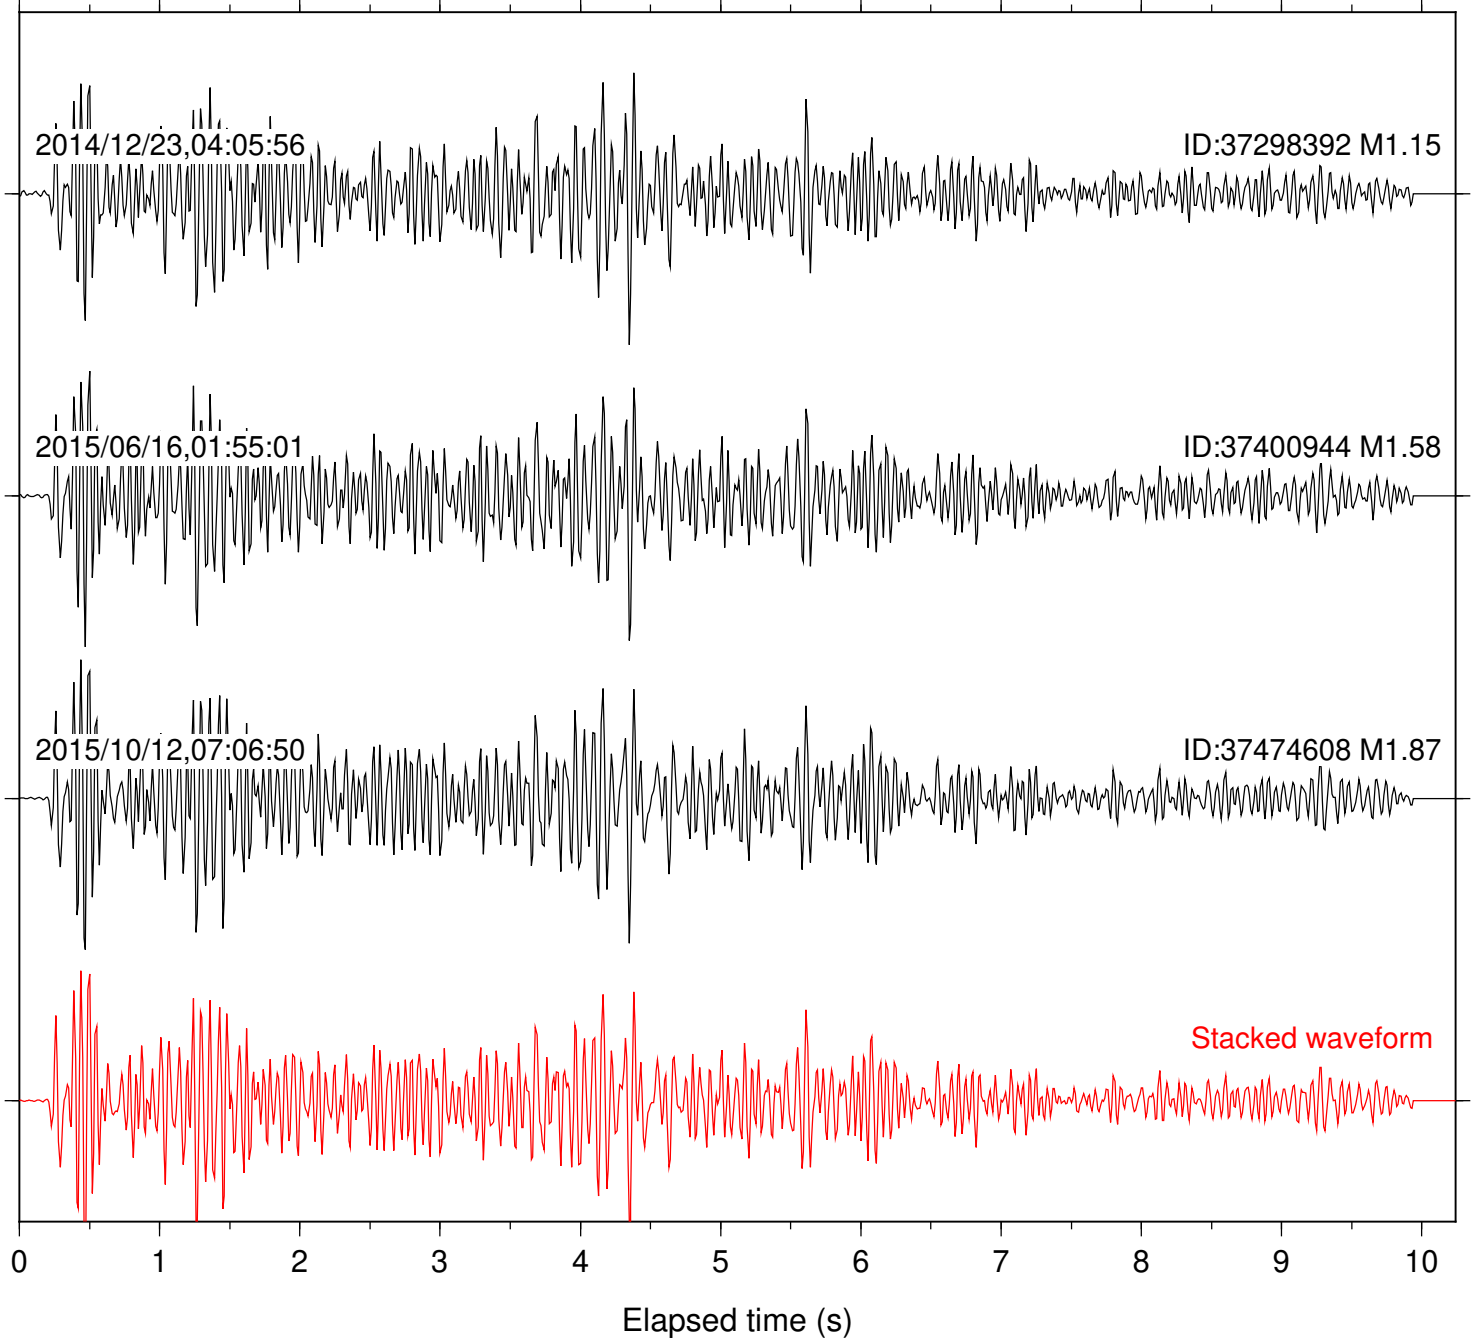

Station: DNR Com: HHZ

Focal depth: 8.49 km

Station: FRD Com: HHZ

Focal depth: 8.51 km

Station: HMT2 Com: HHZ

Focal depth: 8.51 km

Station: KNW Com: HHZ

Focal depth: 8.51 km

Station: LVA2 Com: HHZ

Focal depth: 8.51 km

Station: PFO Com: HHZ

Focal depth: 8.51 km

Station: PLM Com: HHZ

Focal depth: 8.51 km

Station: POB2 Com: HHZ

Focal depth: 8.51 km

Station: RDM Com: HHZ

Focal depth: 8.50 km

Station: RRSP Com: HHZ

Focal depth: 8.51 km

Station: SKY Com: EHZ

Focal depth: 8.49 km

Station: SMER Com: HHZ

Focal depth: 8.44 km

Station: SND Com: HHZ

Focal depth: 8.51 km

Station: TMSP Com: HHZ

Focal depth: 8.49 km

Station: WMC Com: HHZ

Focal depth: 8.44 km