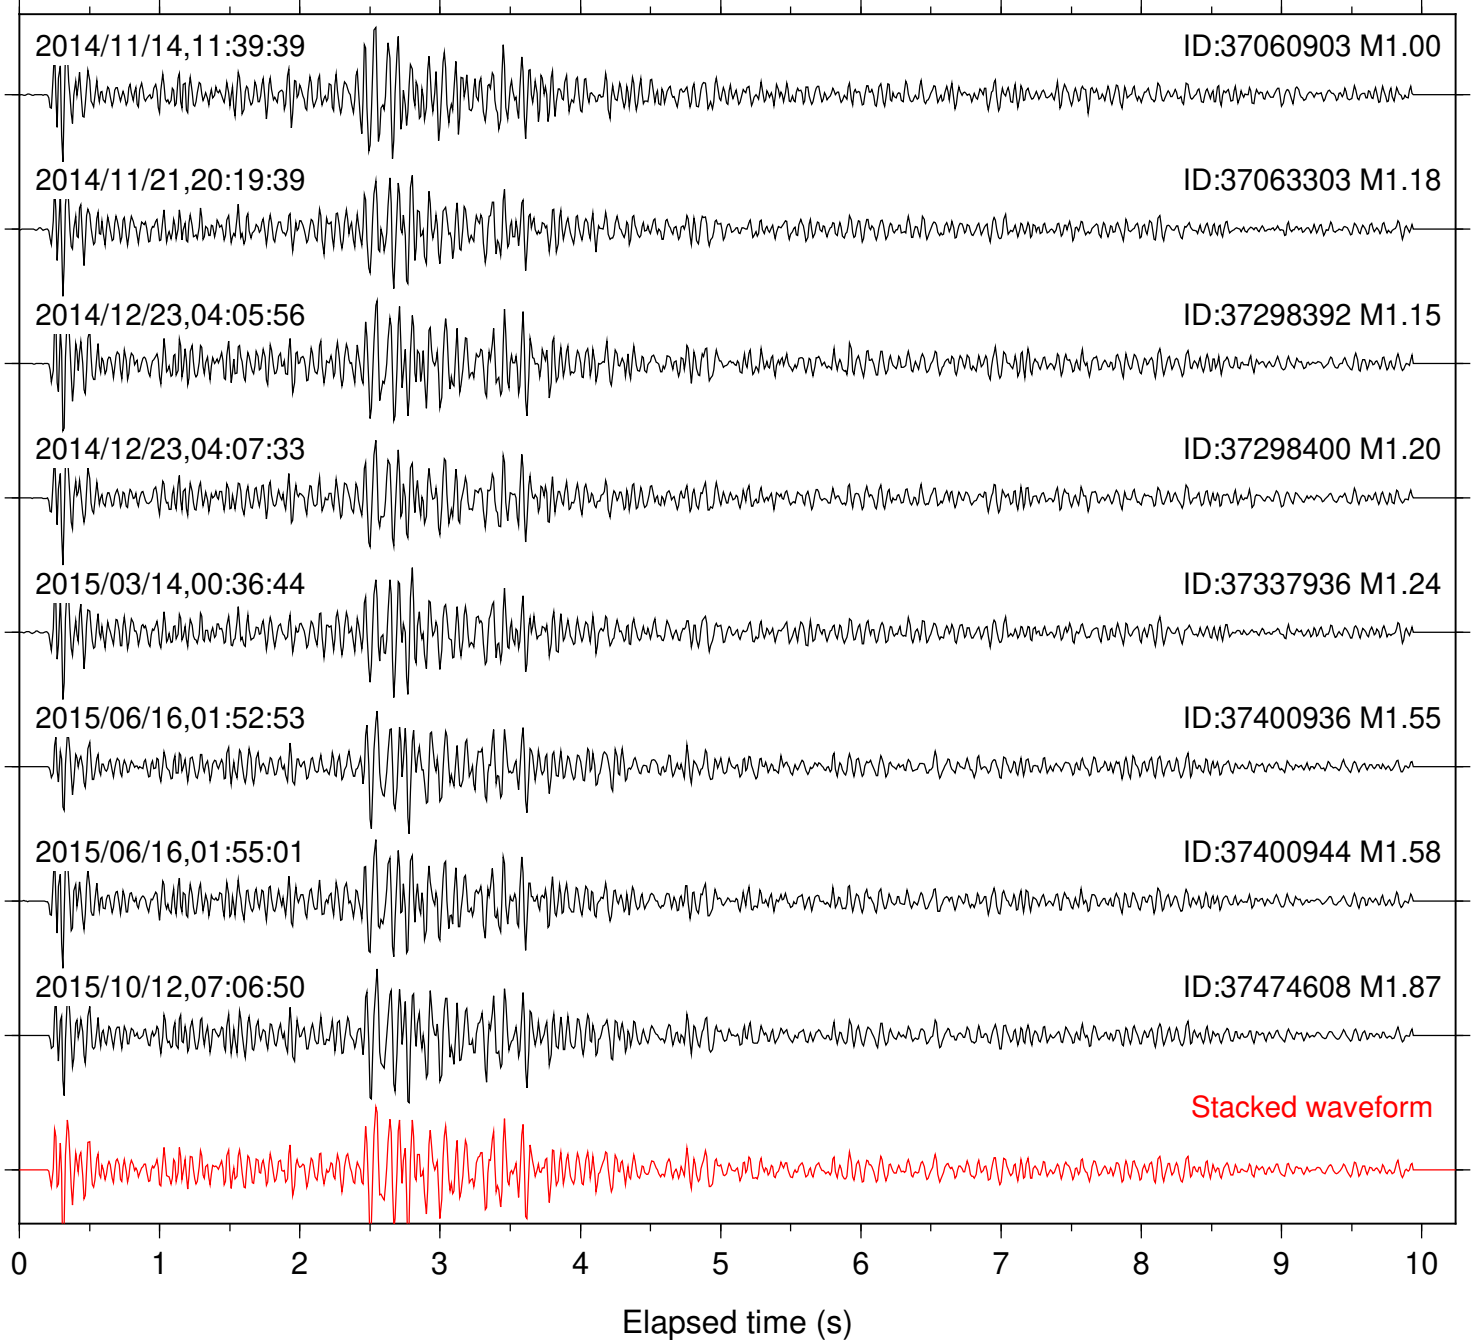

Station: B081 Com: EHZ

Focal depth: 8.51 km

Station: B082 Com: EHZ

Focal depth: 8.51 km

Station: B084 Com: EHZ

Focal depth: 8.51 km

Station: B086 Com: EHZ

Focal depth: 8.51 km

Station: DNR Com: HHZ

Focal depth: 8.49 km

Station: FRD Com: HHZ

Focal depth: 8.51 km

Station: HMT2 Com: HHZ

Focal depth: 8.51 km

Station: KNW Com: HHZ

Focal depth: 8.51 km

Station: RDM Com: HHZ

Focal depth: 8.50 km

Station: RRSP Com: HHZ

Focal depth: 8.51 km

Station: SKY Com: EHZ

Focal depth: 8.49 km

Station: SMER Com: HHZ

Focal depth: 8.44 km

Station: SND Com: HHZ

Focal depth: 8.51 km

Station: TMSP Com: HHZ

Focal depth: 8.49 km

Station: WMC Com: HHZ

Focal depth: 8.44 km