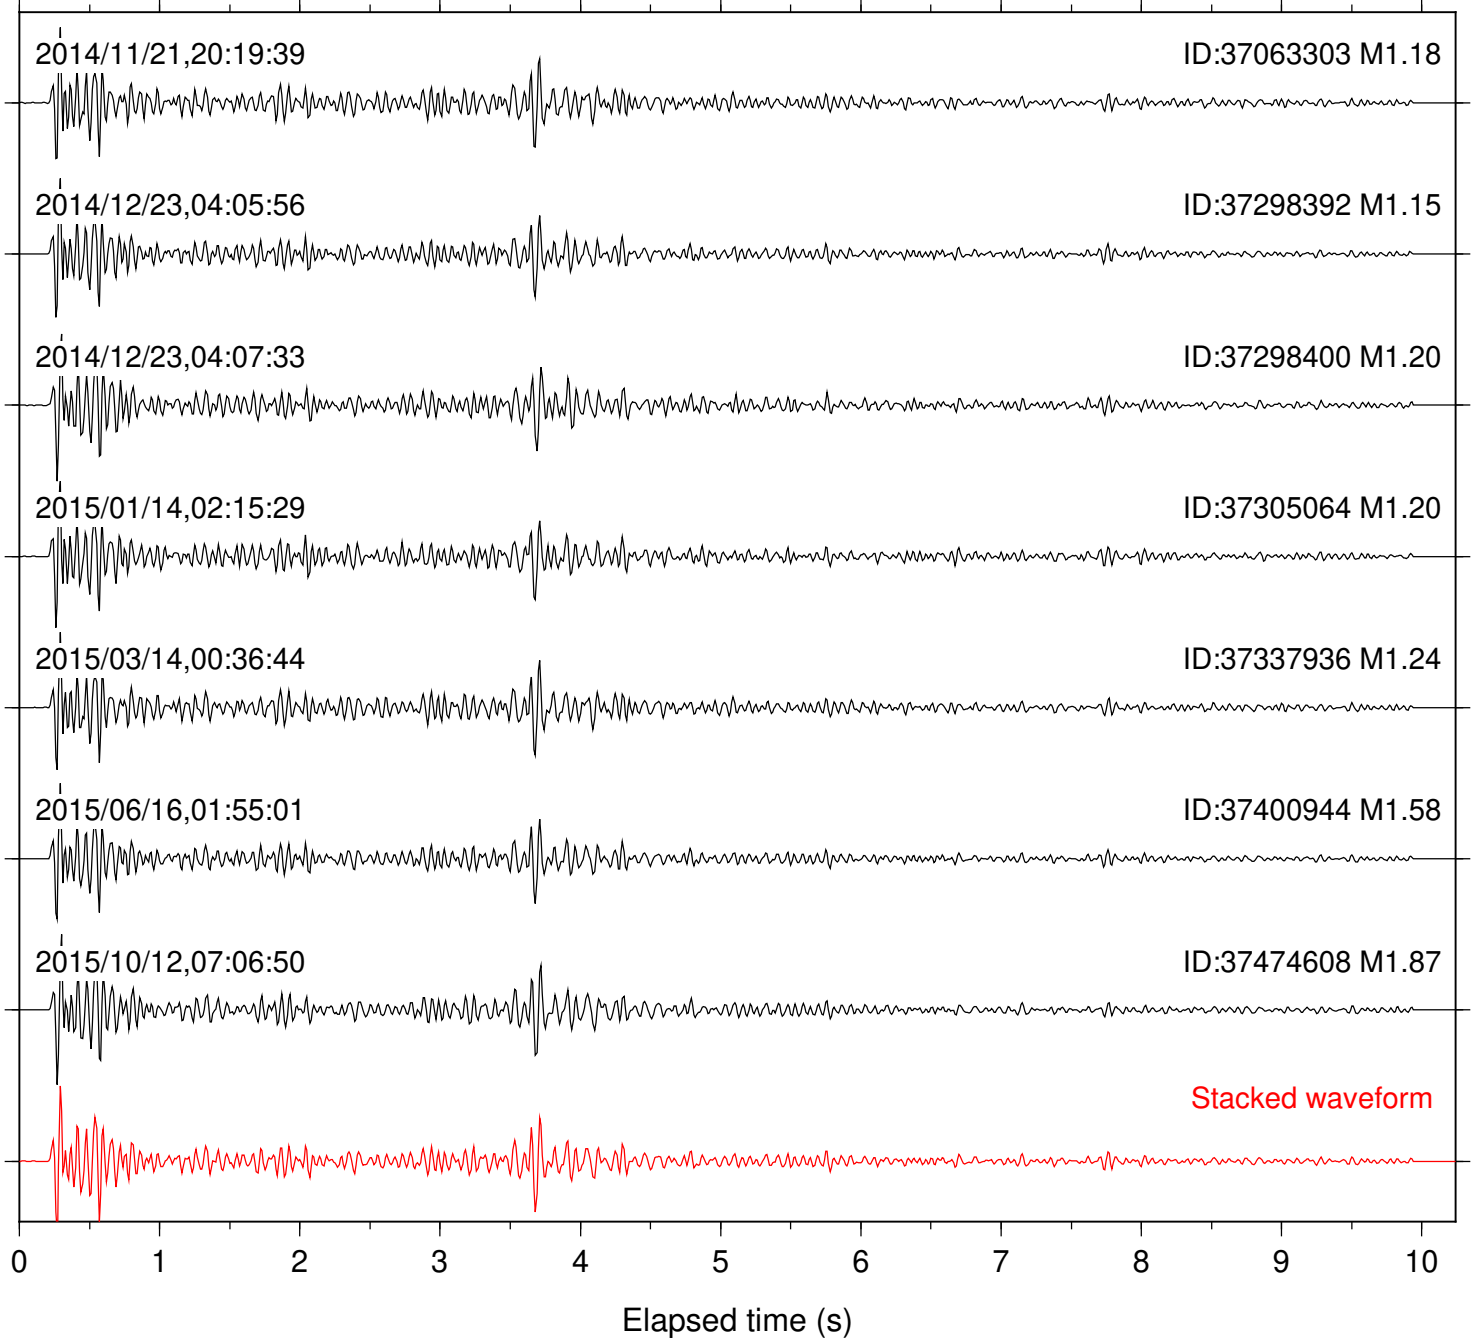

Station: B081 Com: EHZ

Focal depth: 8.51 km

Station: B082 Com: EHZ

Focal depth: 8.51 km

Station: B084 Com: EHZ

Focal depth: 8.51 km

Station: B086 Com: EHZ

Focal depth: 8.51 km

Station: B087 Com: EHZ

Focal depth: 8.51 km

Station: B088 Com: EHZ

Focal depth: 8.51 km

Station: B093 Com: EHZ

Focal depth: 8.51 km

Station: B946 Com: EHZ

Focal depth: 8.51 km

Station: RDM Com: HHZ

Focal depth: 8.50 km

Station: RRSP Com: HHZ

Focal depth: 8.51 km

Station: SKY Com: EHZ

Focal depth: 8.49 km

Station: SMER Com: HHZ

Focal depth: 8.44 km

Station: SND Com: HHZ

Focal depth: 8.51 km

Station: TMSP Com: HHZ

Focal depth: 8.49 km

Station: WMC Com: HHZ

Focal depth: 8.44 km