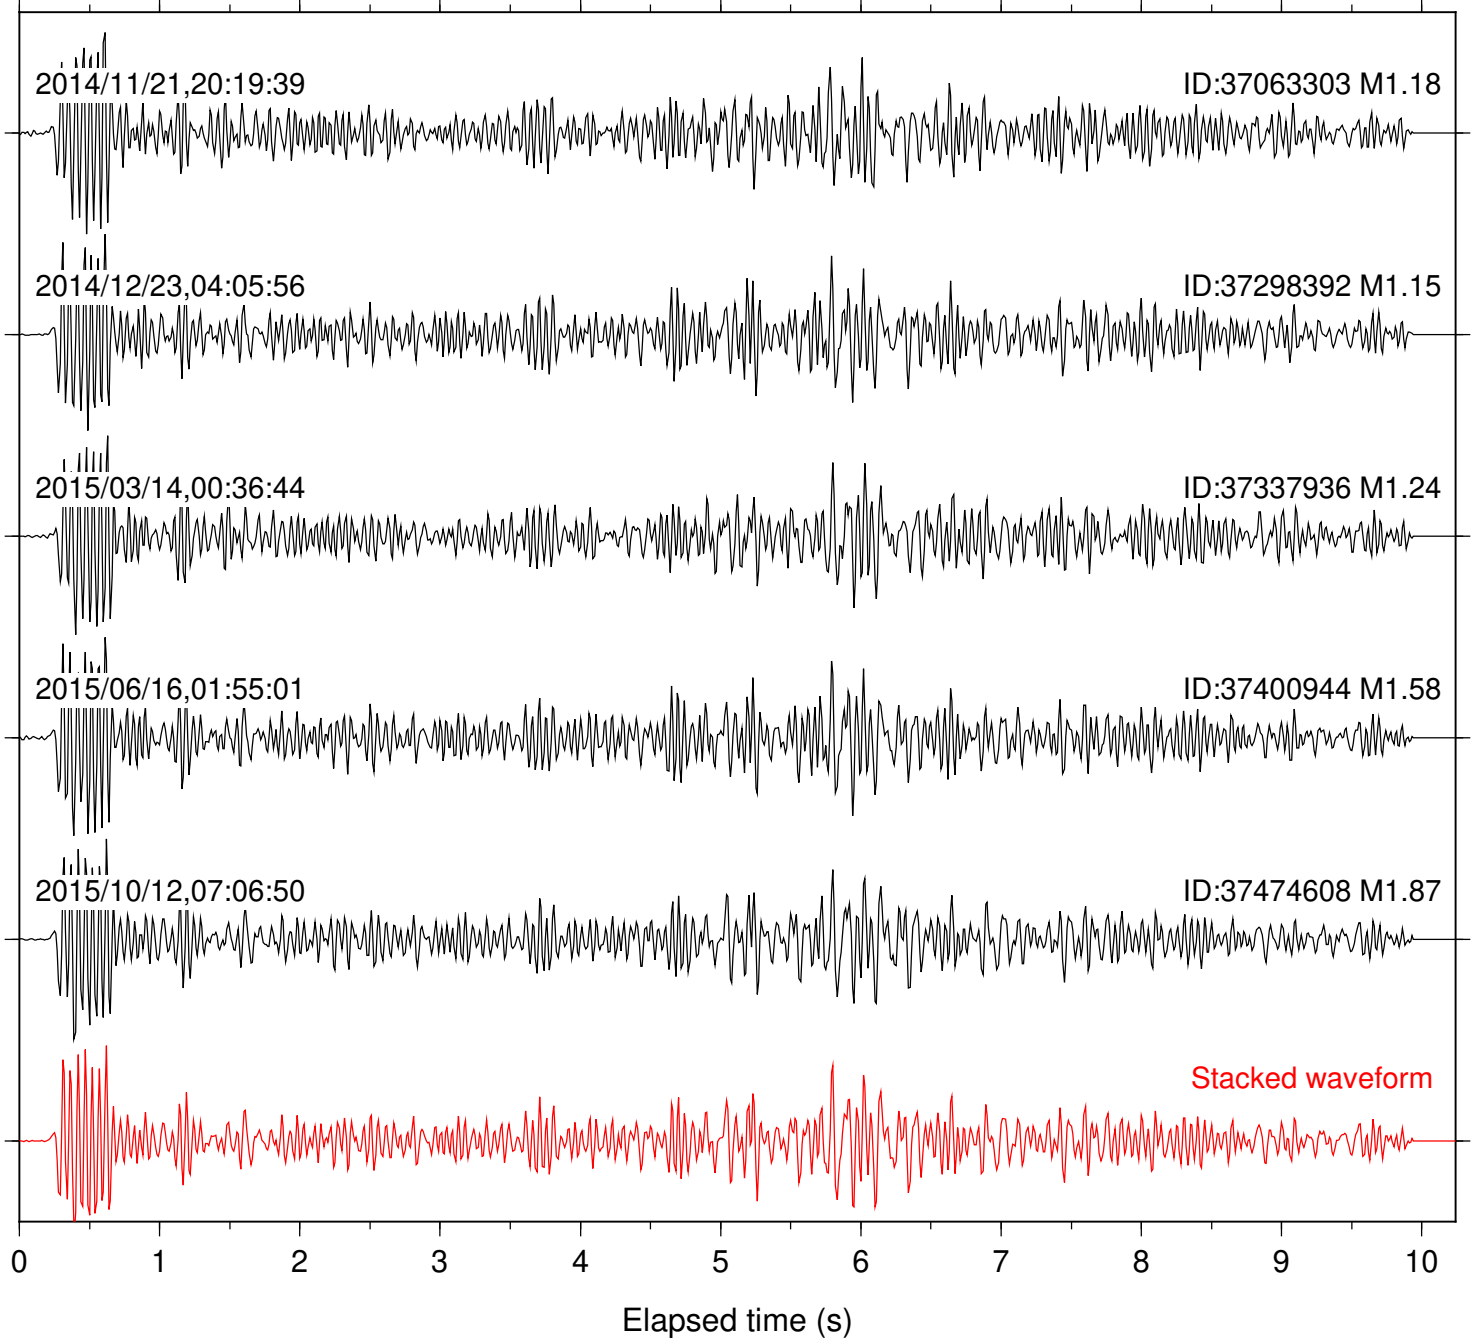

Station: DNR Com: HHZ

Focal depth: 8.49 km

Station: FRD Com: HHZ

Focal depth: 8.51 km

Station: HMT2 Com: HHZ

Focal depth: 8.51 km

Station: KNW Com: HHZ

Focal depth: 8.51 km

Station: LVA2 Com: HHZ

Focal depth: 8.51 km

Station: PFO Com: HHZ

Focal depth: 8.51 km

Station: PLM Com: HHZ

Focal depth: 8.51 km

Station: POB2 Com: HHZ

Focal depth: 8.51 km

Station: RDM Com: HHZ

Focal depth: 8.50 km

Station: RRSP Com: HHZ

Focal depth: 8.51 km

Station: SKY Com: EHZ

Focal depth: 8.49 km

Station: SMER Com: HHZ

Focal depth: 8.44 km

Station: SND Com: HHZ

Focal depth: 8.51 km

Station: TMSP Com: HHZ

Focal depth: 8.49 km

Station: WMC Com: HHZ

Focal depth: 8.44 km