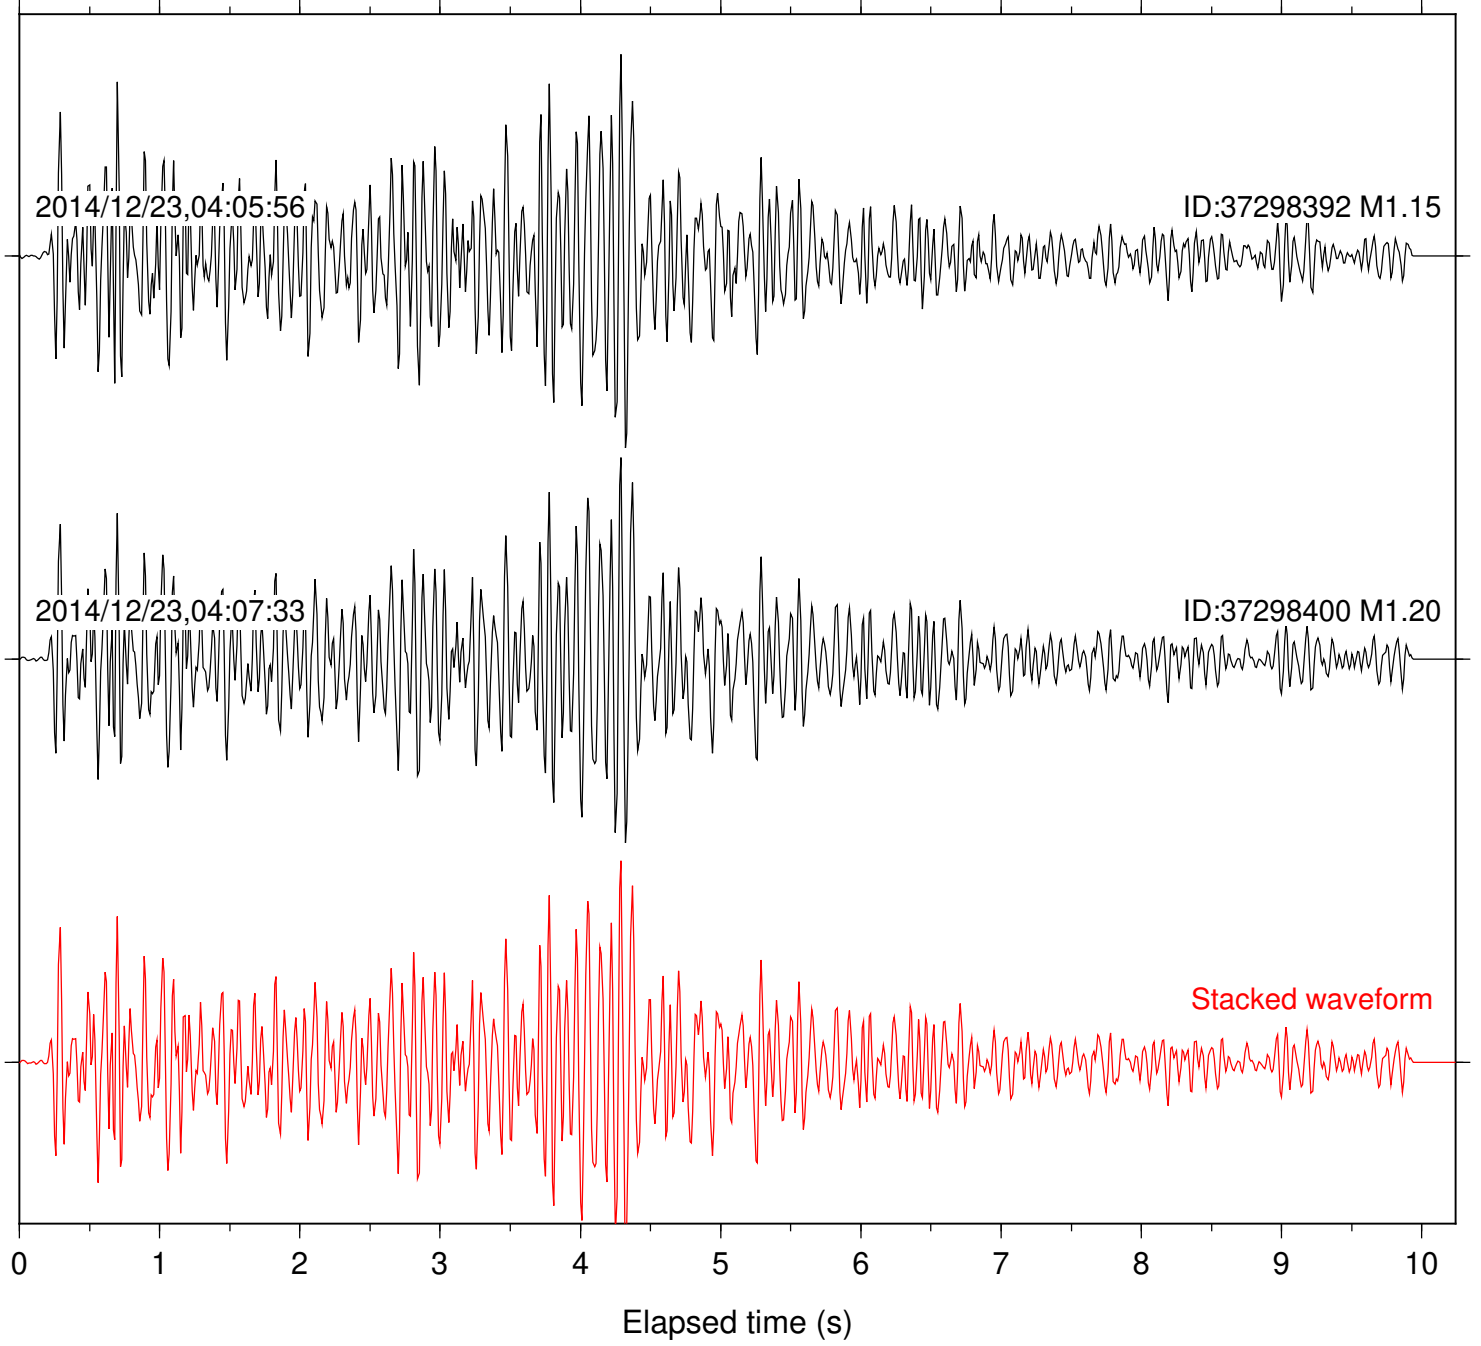

Station: B087 Com: EHZ

Focal depth: 8.51 km

Station: B088 Com: EHZ

Focal depth: 8.51 km

Station: B093 Com: EHZ

Focal depth: 8.51 km

Station: B946 Com: EHZ

Focal depth: 8.51 km

Station: BAC Com: EHZ

Focal depth: 8.51 km

Station: BZN Com: HHZ

Focal depth: 8.51 km

Station: CRY Com: HHZ

Focal depth: 8.51 km

Station: DGR Com: HHZ

Focal depth: 8.51 km

Station: DNR Com: HHZ

Focal depth: 8.49 km

Station: FRD Com: HHZ

Focal depth: 8.51 km

Station: HMT2 Com: HHZ

Focal depth: 8.51 km

Station: KNW Com: HHZ

Focal depth: 8.51 km

Station: RDM Com: HHZ

Focal depth: 8.50 km

Station: RRSP Com: HHZ

Focal depth: 8.51 km

Station: SKY Com: EHZ

Focal depth: 8.49 km

Station: SMER Com: HHZ

Focal depth: 8.44 km