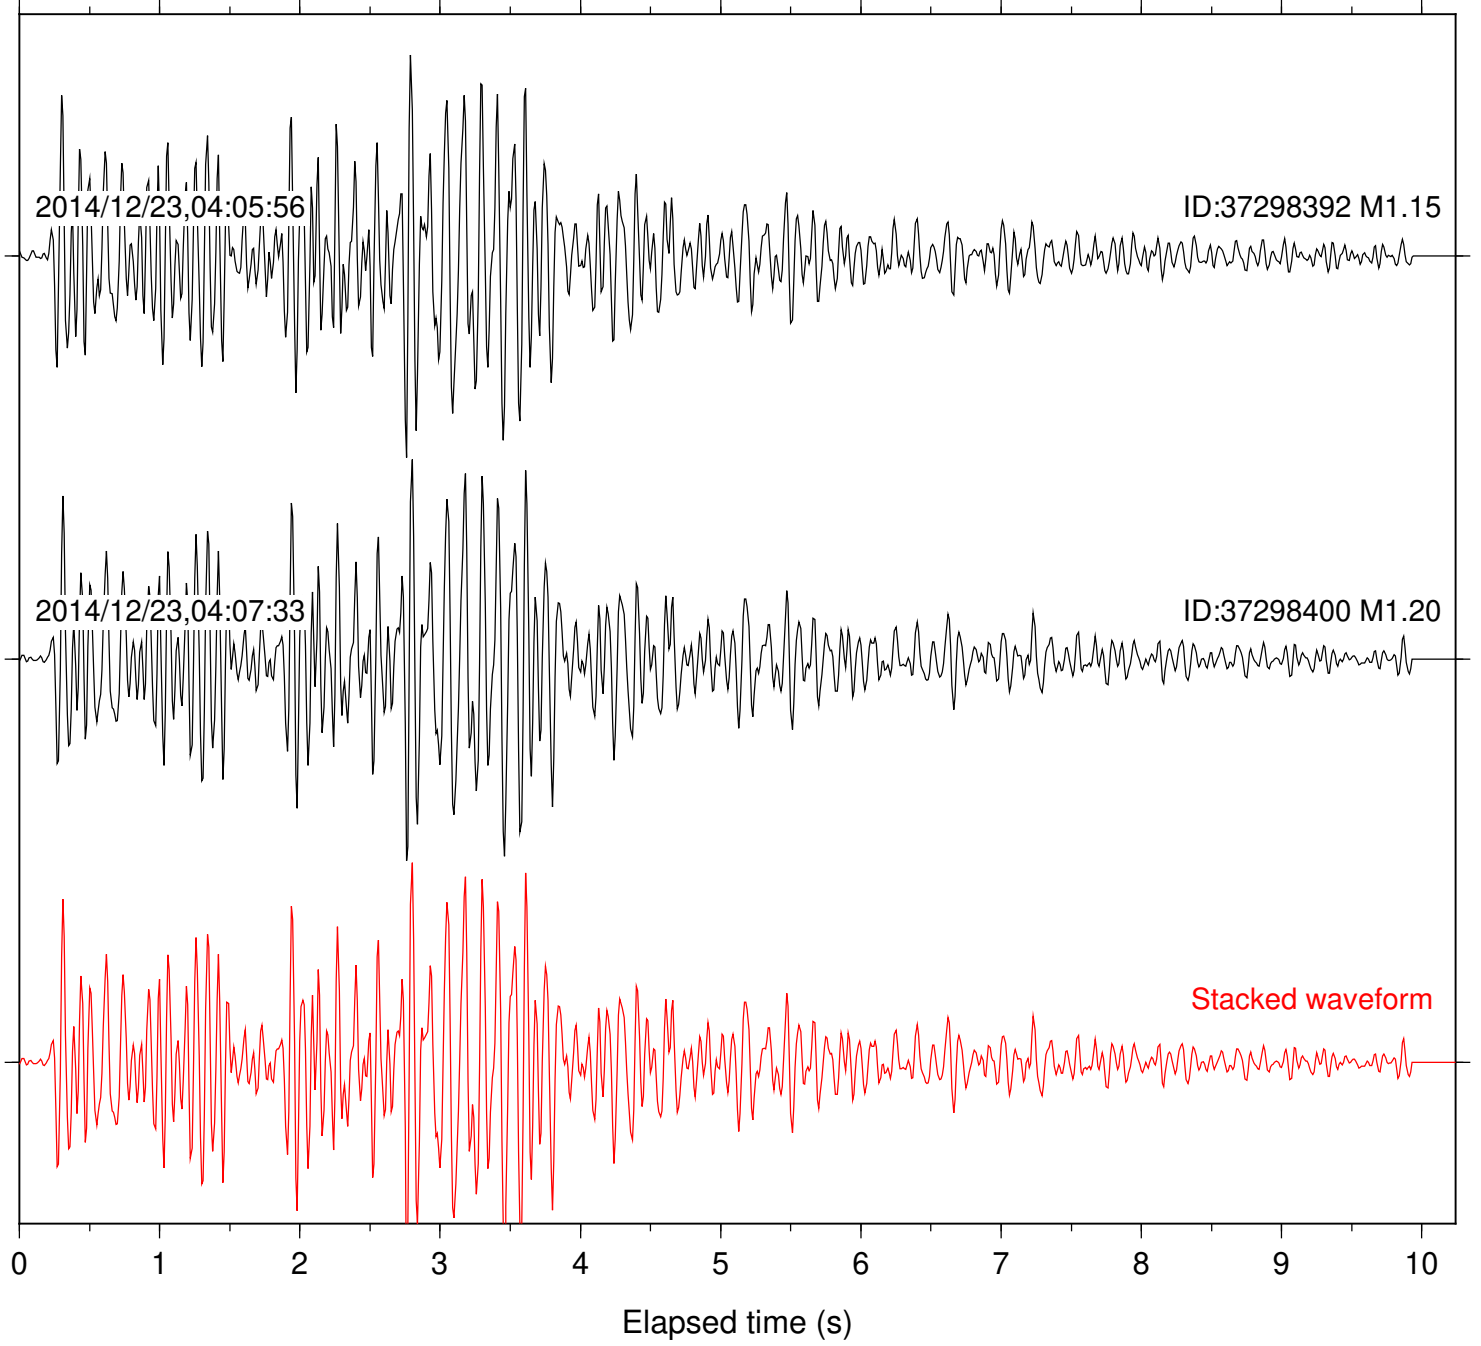

Station: DNR Com: HHZ

Focal depth: 8.49 km

Station: FRD Com: HHZ

Focal depth: 8.51 km

Station: HMT2 Com: HHZ

Focal depth: 8.51 km

Station: KNW Com: HHZ

Focal depth: 8.51 km

Station: LVA2 Com: HHZ

Focal depth: 8.51 km

Station: PFO Com: HHZ

Focal depth: 8.51 km

Station: PLM Com: HHZ

Focal depth: 8.51 km

Station: POB2 Com: HHZ

Focal depth: 8.51 km

Station: RDM Com: HHZ

Focal depth: 8.50 km

Station: RRSP Com: HHZ

Focal depth: 8.51 km

Station: SKY Com: EHZ

Focal depth: 8.49 km

Station: SMER Com: HHZ

Focal depth: 8.44 km

Station: SND Com: HHZ

Focal depth: 8.51 km

Station: TMSP Com: HHZ

Focal depth: 8.49 km

Station: WMC Com: HHZ

Focal depth: 8.44 km