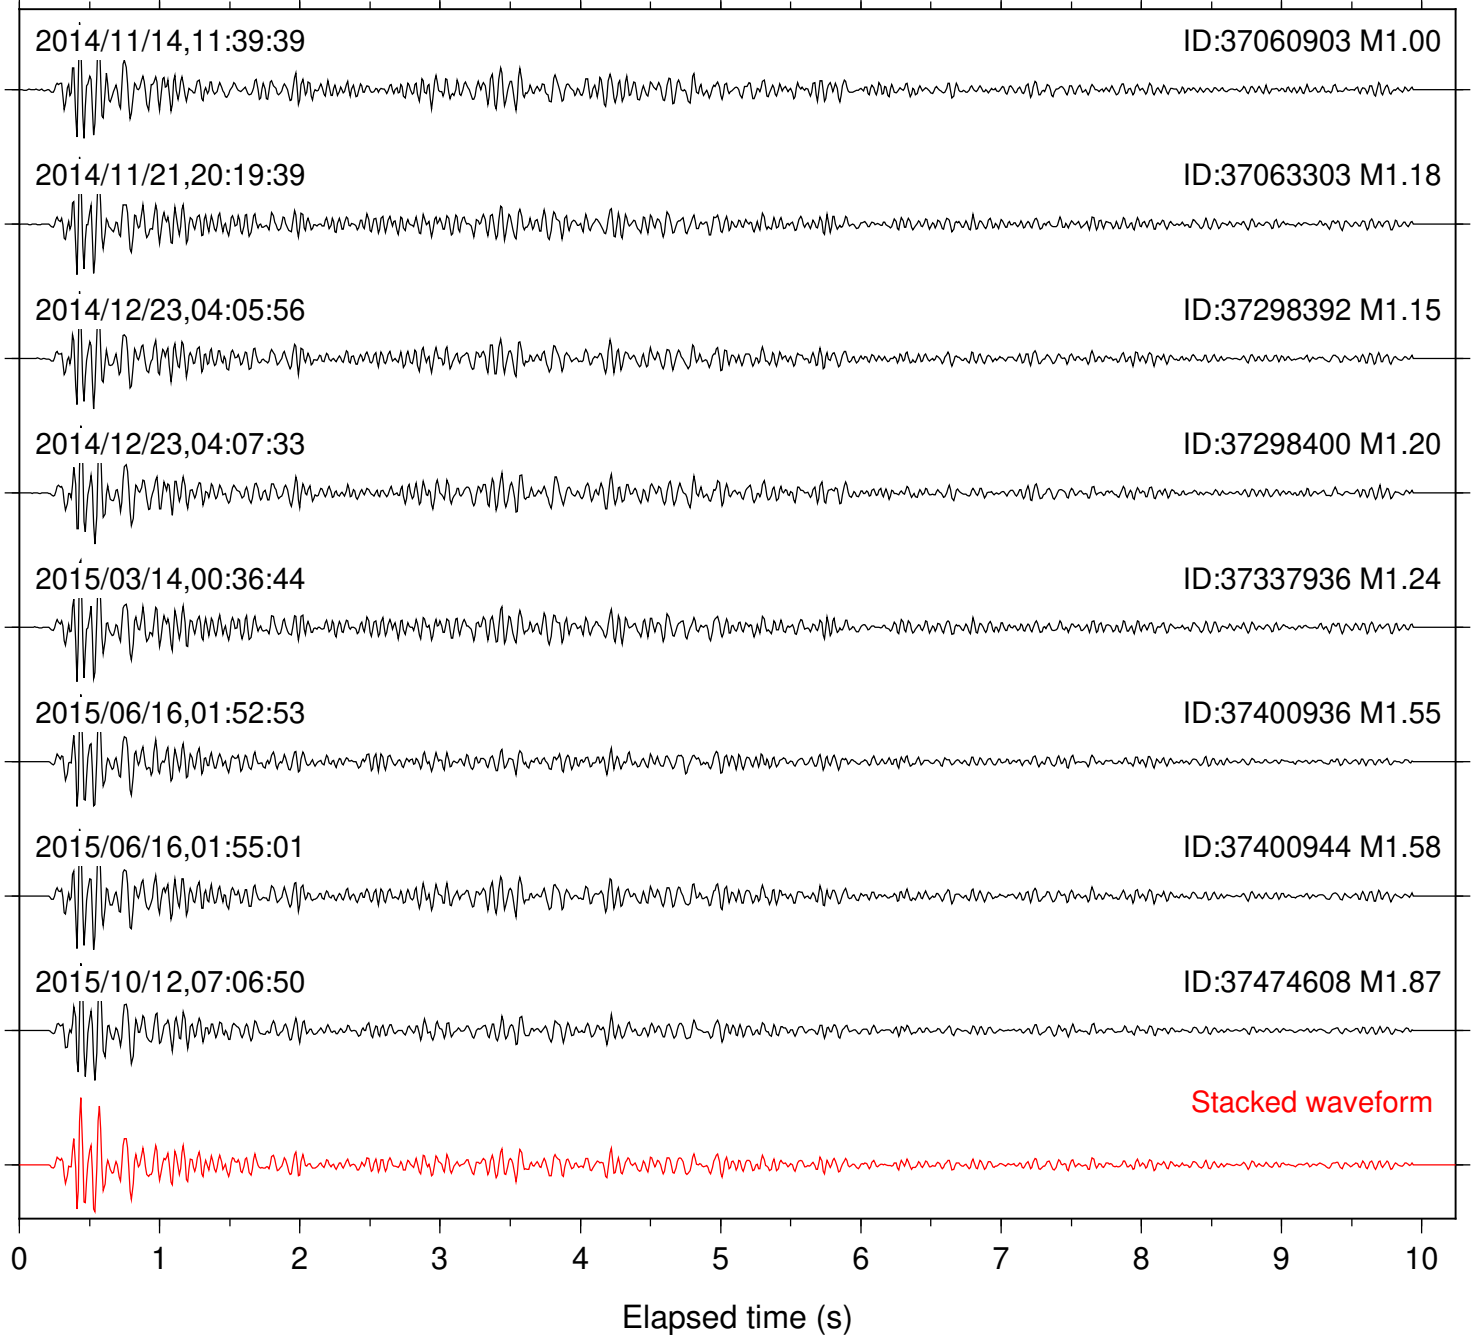

Station: B087 Com: EHZ

Focal depth: 8.51 km

Station: B088 Com: EHZ

Focal depth: 8.51 km

Station: B093 Com: EHZ

Focal depth: 8.51 km

Station: B946 Com: EHZ

Focal depth: 8.51 km

Station: DNR Com: HHZ

Focal depth: 8.49 km

Station: FRD Com: HHZ

Focal depth: 8.51 km

Station: HMT2 Com: HHZ

Focal depth: 8.51 km

Station: KNW Com: HHZ

Focal depth: 8.51 km

Station: RDM Com: HHZ

Focal depth: 8.50 km

Station: RRSP Com: HHZ

Focal depth: 8.51 km

Station: SKY Com: EHZ

Focal depth: 8.49 km

Station: SMER Com: HHZ

Focal depth: 8.44 km

Station: SND Com: HHZ

Focal depth: 8.51 km

Station: TMSP Com: HHZ

Focal depth: 8.49 km

Station: WMC Com: HHZ

Focal depth: 8.44 km