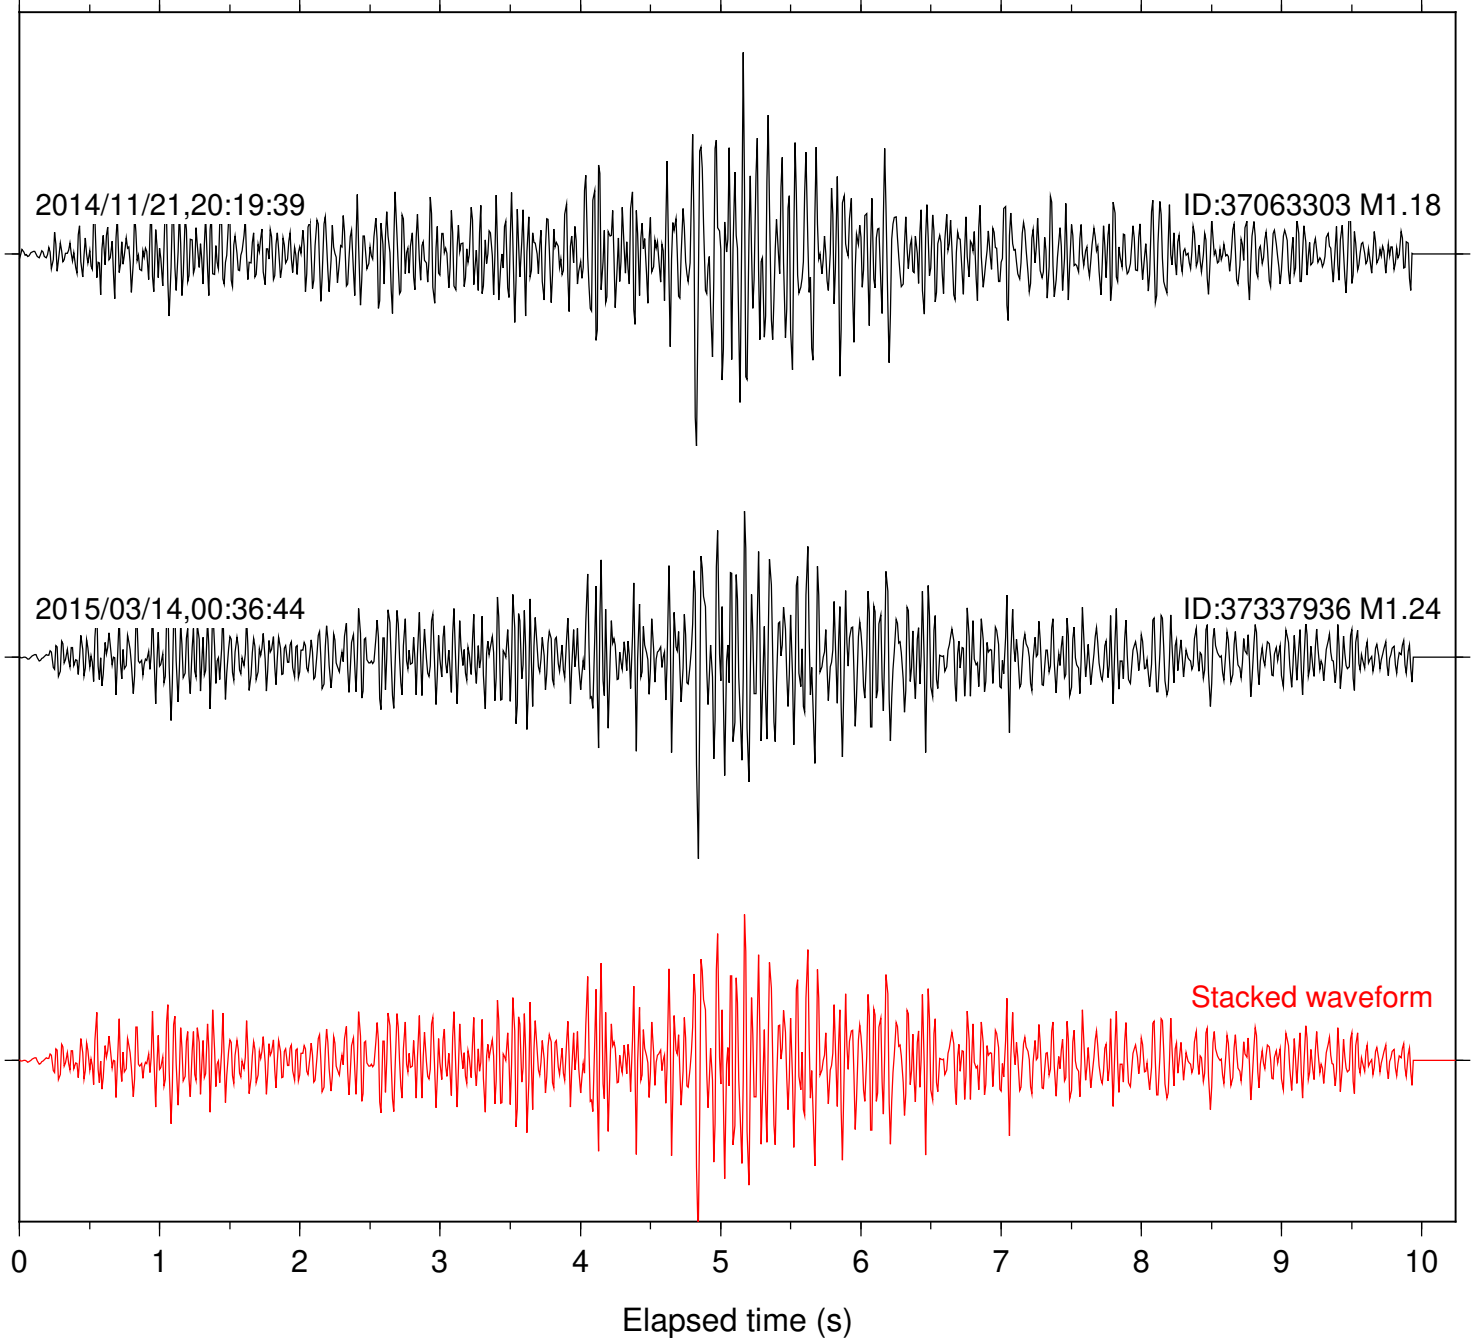

Station: DNR Com: HHZ

Focal depth: 8.49 km

Station: FRD Com: HHZ

Focal depth: 8.51 km

Station: HMT2 Com: HHZ

Focal depth: 8.51 km

Station: KNW Com: HHZ

Focal depth: 8.51 km

Station: LVA2 Com: HHZ

Focal depth: 8.51 km

Station: PFO Com: HHZ

Focal depth: 8.51 km

Station: PLM Com: HHZ

Focal depth: 8.51 km

Station: POB2 Com: HHZ

Focal depth: 8.51 km

Station: RDM Com: HHZ

Focal depth: 8.50 km

Station: RRSP Com: HHZ

Focal depth: 8.51 km

Station: SKY Com: EHZ

Focal depth: 8.49 km

Station: SMER Com: HHZ

Focal depth: 8.44 km

Station: SND Com: HHZ

Focal depth: 8.51 km

Station: TMSP Com: HHZ

Focal depth: 8.49 km

Station: WMC Com: HHZ

Focal depth: 8.44 km