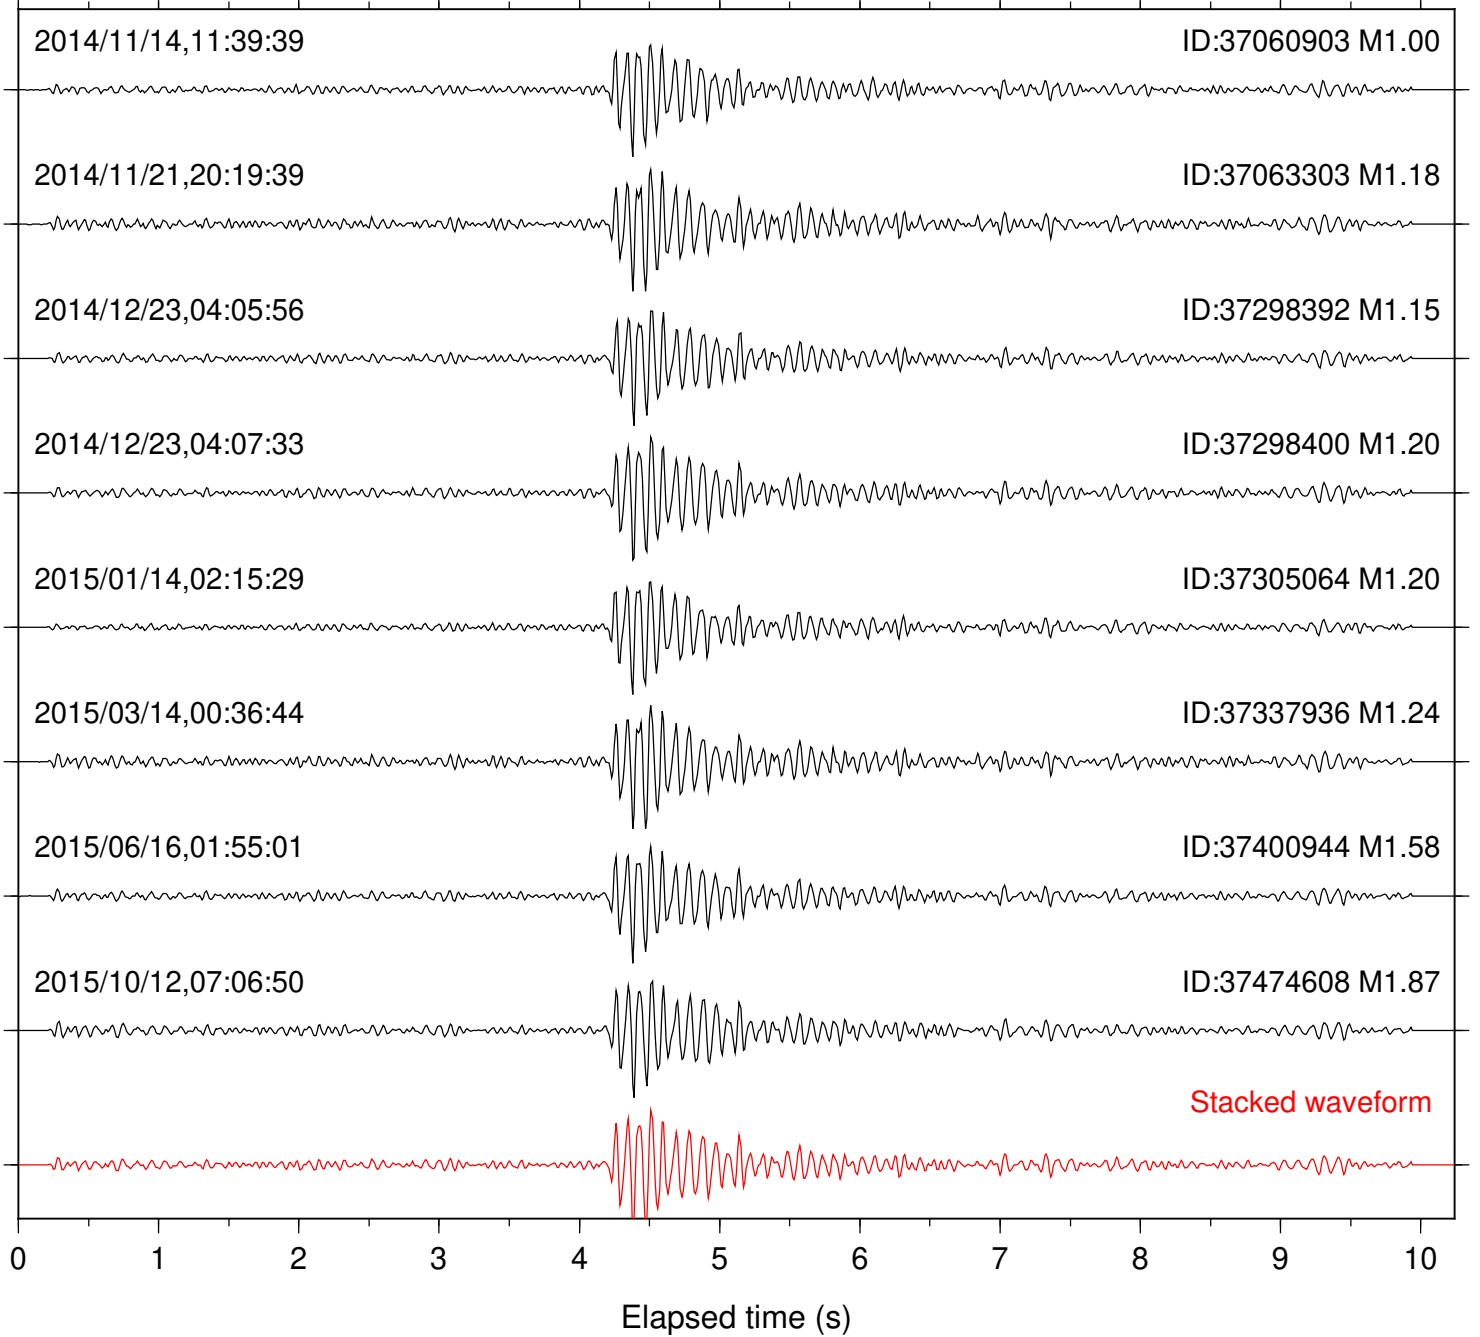

Station: B081 Com: EHZ

Focal depth: 8.51 km

Station: B082 Com: EHZ

Focal depth: 8.51 km

Station: B084 Com: EHZ

Focal depth: 8.51 km

Station: B086 Com: EHZ

Focal depth: 8.51 km

Station: B087 Com: EHZ

Focal depth: 8.51 km

Station: B088 Com: EHZ

Focal depth: 8.51 km

Station: B093 Com: EHZ

Focal depth: 8.51 km

Station: B946 Com: EHZ

Focal depth: 8.51 km

Station: DNR Com: HHZ

Focal depth: 8.49 km

Station: FRD Com: HHZ

Focal depth: 8.51 km

Station: HMT2 Com: HHZ

Focal depth: 8.51 km

Station: KNW Com: HHZ

Focal depth: 8.51 km

Station: RDM Com: HHZ

Focal depth: 8.50 km

Station: RRSP Com: HHZ

Focal depth: 8.51 km

Station: SKY Com: EHZ

Focal depth: 8.49 km

Station: SMER Com: HHZ

Focal depth: 8.44 km