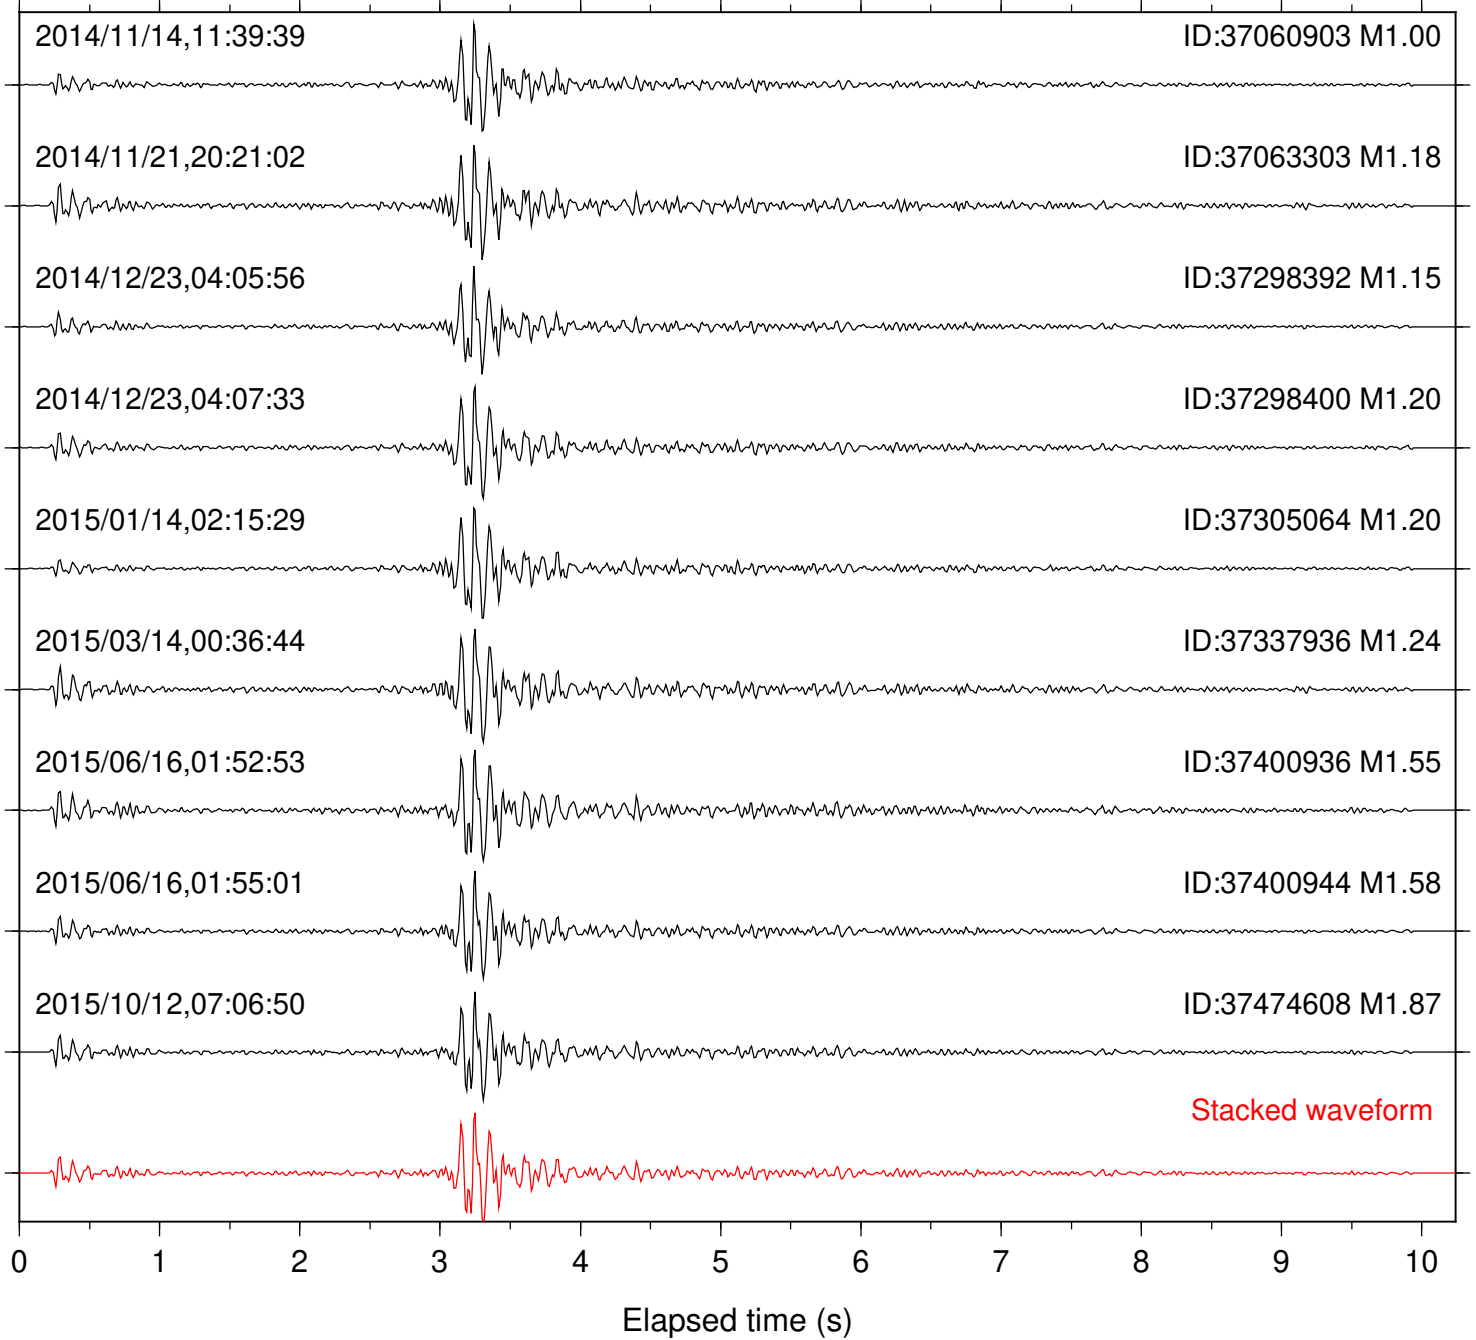

Station: B087 Com: EHZ

Focal depth: 8.51 km

Station: B088 Com: EHZ

Focal depth: 8.51 km

Station: B093 Com: EHZ

Focal depth: 8.51 km

Station: B946 Com: EHZ

Focal depth: 8.51 km

Station: BAC Com: EHZ

Focal depth: 8.51 km

Station: BZN Com: HHZ

Focal depth: 8.51 km

Station: CRY Com: HHZ

Focal depth: 8.51 km

Station: DGR Com: HHZ

Focal depth: 8.51 km

Station: DNR Com: HHZ

Focal depth: 8.49 km

Station: FRD Com: HHZ

Focal depth: 8.51 km

Station: HMT2 Com: HHZ

Focal depth: 8.51 km

Station: KNW Com: HHZ

Focal depth: 8.51 km

Station: RDM Com: HHZ

Focal depth: 8.50 km

Station: RRSP Com: HHZ

Focal depth: 8.51 km

Station: SKY Com: EHZ

Focal depth: 8.49 km

Station: SMER Com: HHZ

Focal depth: 8.44 km