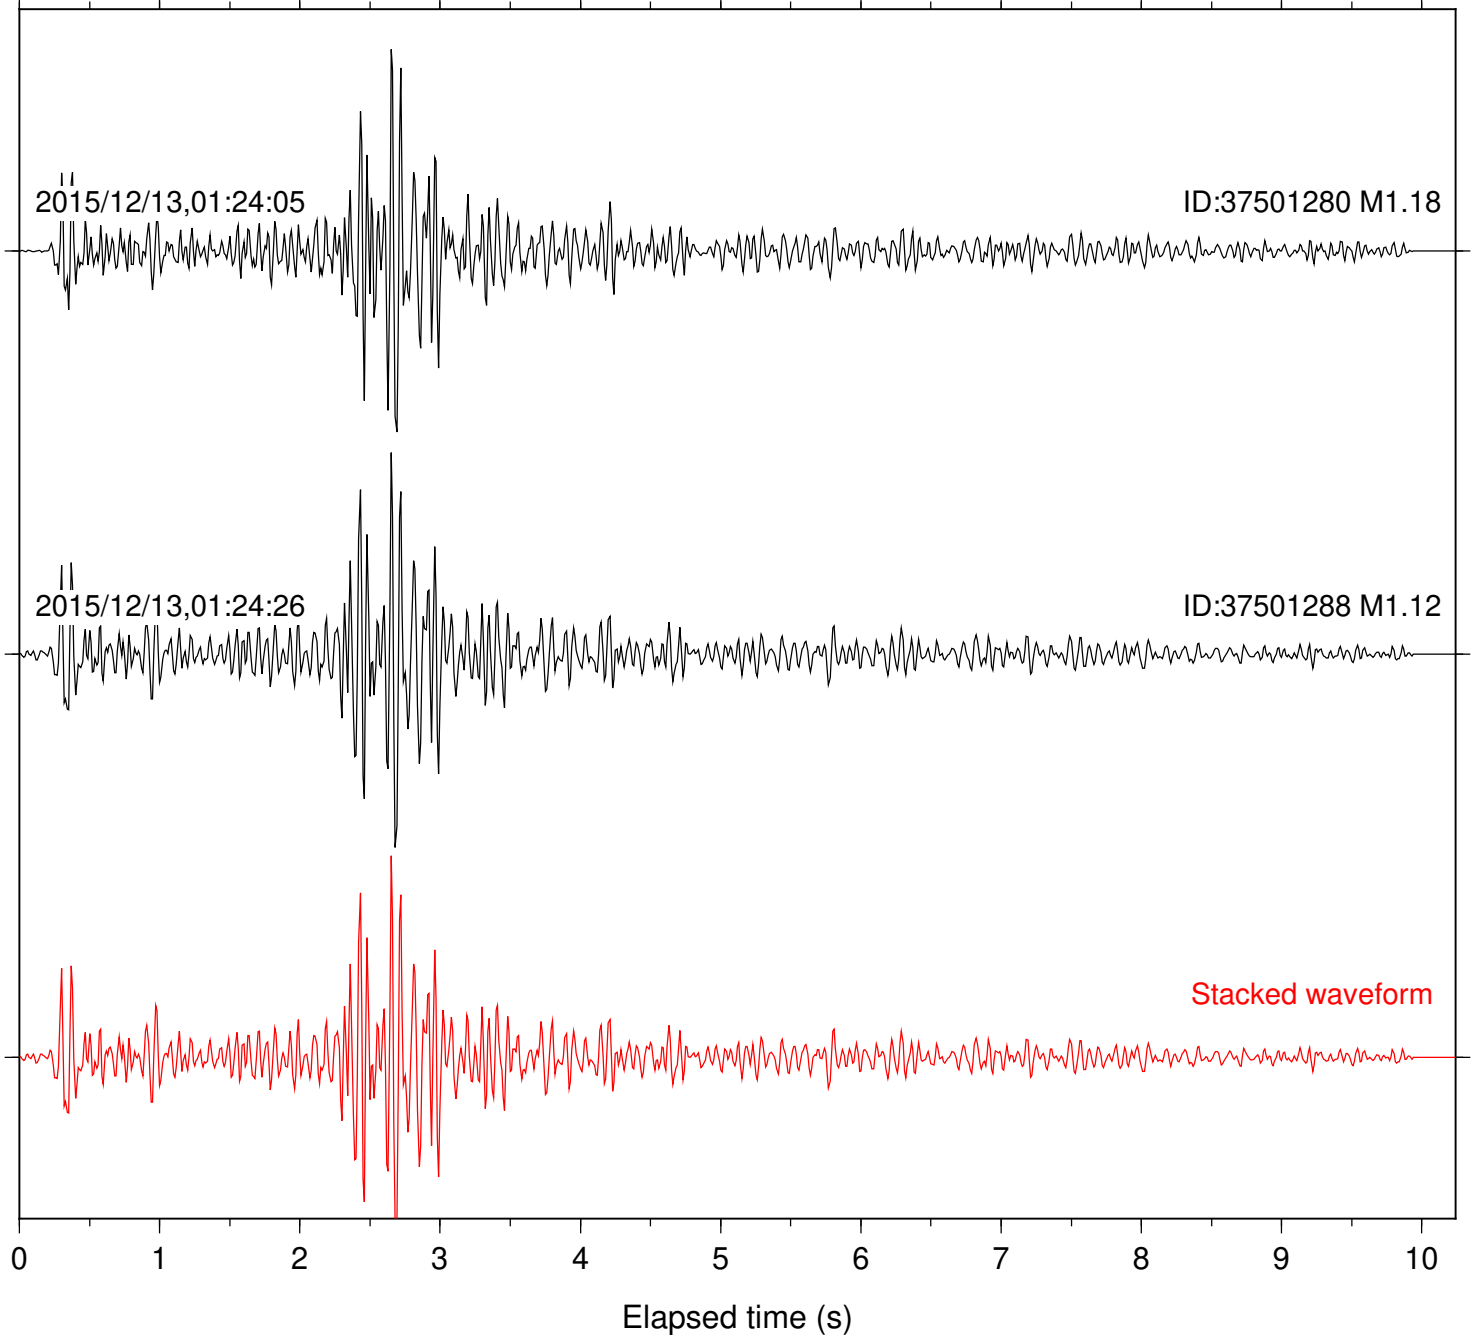

Station: B081 Com: EHZ

Focal depth: 14.99 km

Station: B082 Com: EHZ

Focal depth: 14.99 km

Station: B086 Com: EHZ

Focal depth: 14.99 km

Station: B087 Com: EHZ

Focal depth: 14.99 km

Station: B088 Com: EHZ

Focal depth: 14.99 km

Station: B093 Com: EHZ

Focal depth: 14.99 km

Station: B946 Com: EHZ

Focal depth: 14.99 km

Station: CRY Com: HHZ

Focal depth: 14.99 km

Station: FRD Com: HHZ

Focal depth: 14.99 km

Station: LVA2 Com: HHZ

Focal depth: 14.99 km

Station: PFO Com: HHZ

Focal depth: 14.99 km

Station: PMD Com: HHZ

Focal depth: 14.99 km

Station: POB2 Com: HHZ

Focal depth: 14.99 km

Station: RRSP Com: HHZ

Focal depth: 14.99 km