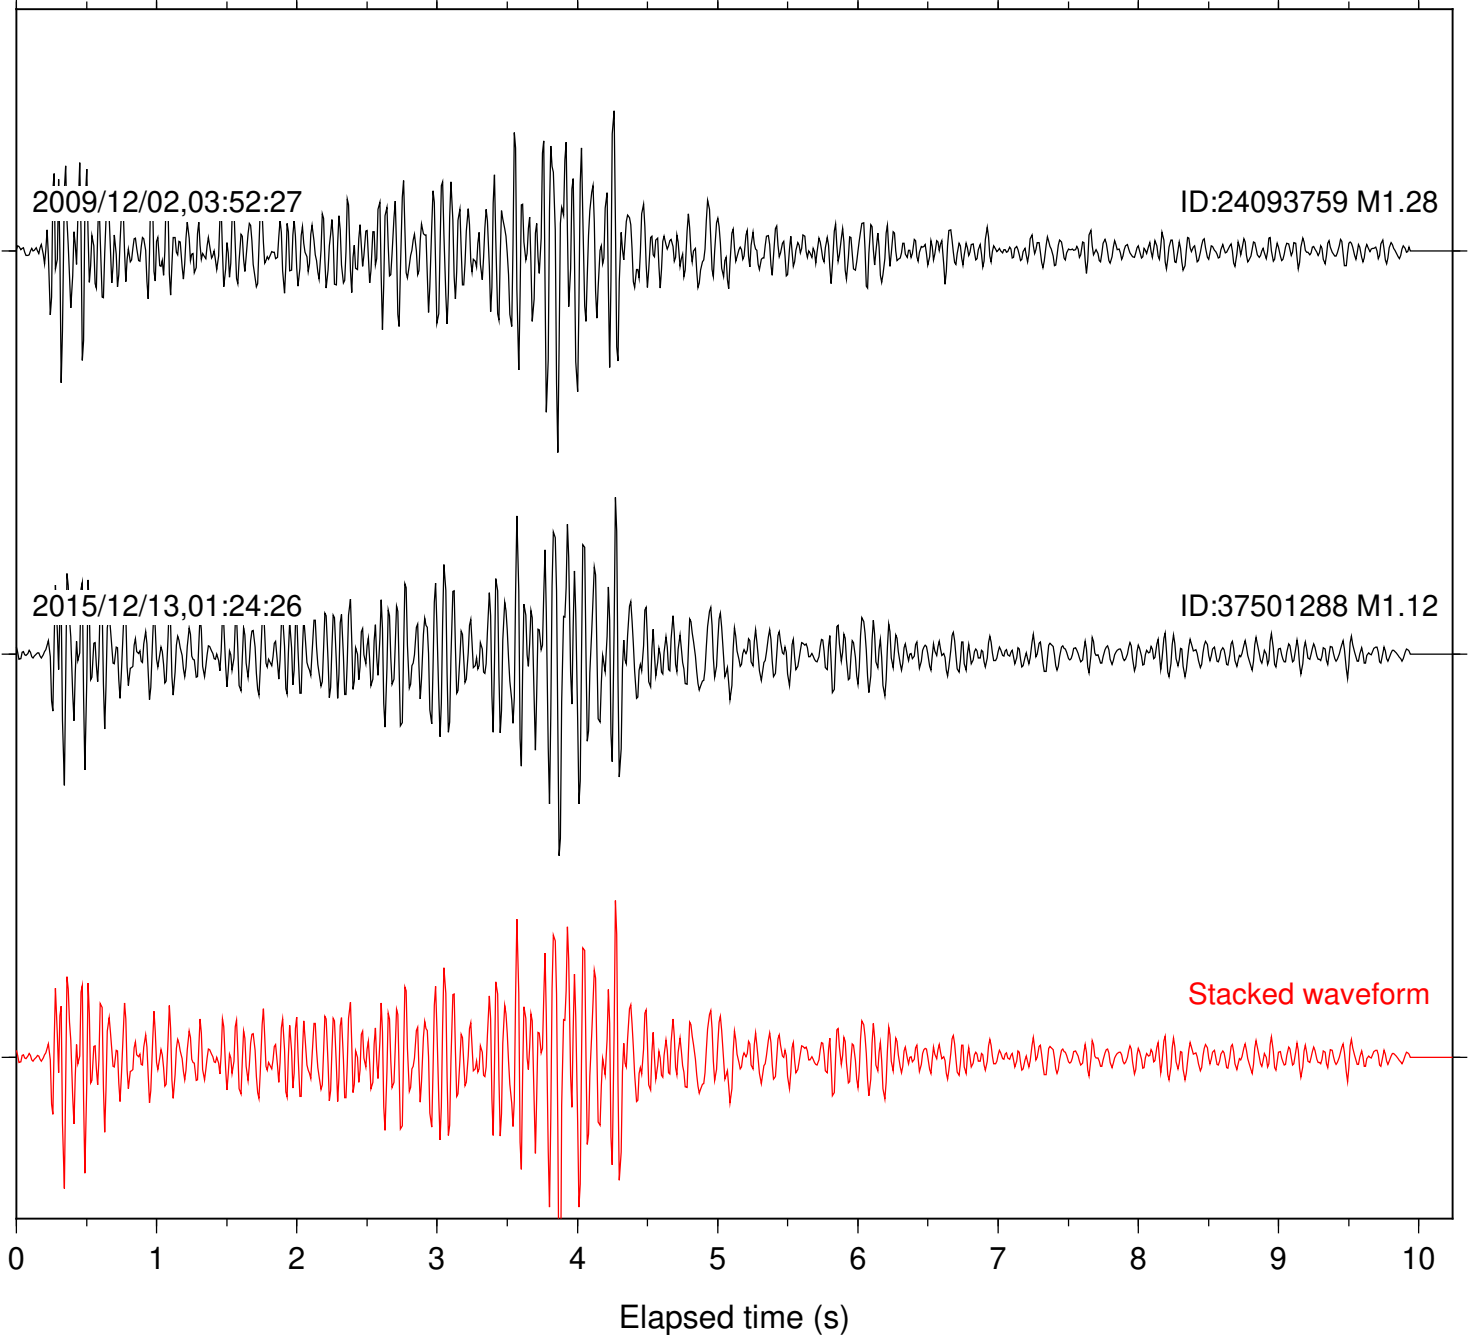

Station: B081 Com: EHZ

Focal depth: 14.99 km

Station: B082 Com: EHZ

Focal depth: 14.99 km

Station: B086 Com: EHZ

Focal depth: 14.99 km

Station: B087 Com: EHZ

Focal depth: 14.99 km

Station: B088 Com: EHZ

Focal depth: 14.99 km

Station: B093 Com: EHZ

Focal depth: 14.99 km

Station: B946 Com: EHZ

Focal depth: 14.99 km

Station: CRY Com: HHZ

Focal depth: 14.99 km

Station: FRD Com: HHZ

Focal depth: 14.99 km

Station: LVA2 Com: HHZ

Focal depth: 14.99 km

Station: PFO Com: HHZ

Focal depth: 14.99 km

Station: PMD Com: HHZ

Focal depth: 14.99 km

Station: POB2 Com: HHZ

Focal depth: 14.99 km

Station: RRSP Com: HHZ

Focal depth: 14.99 km