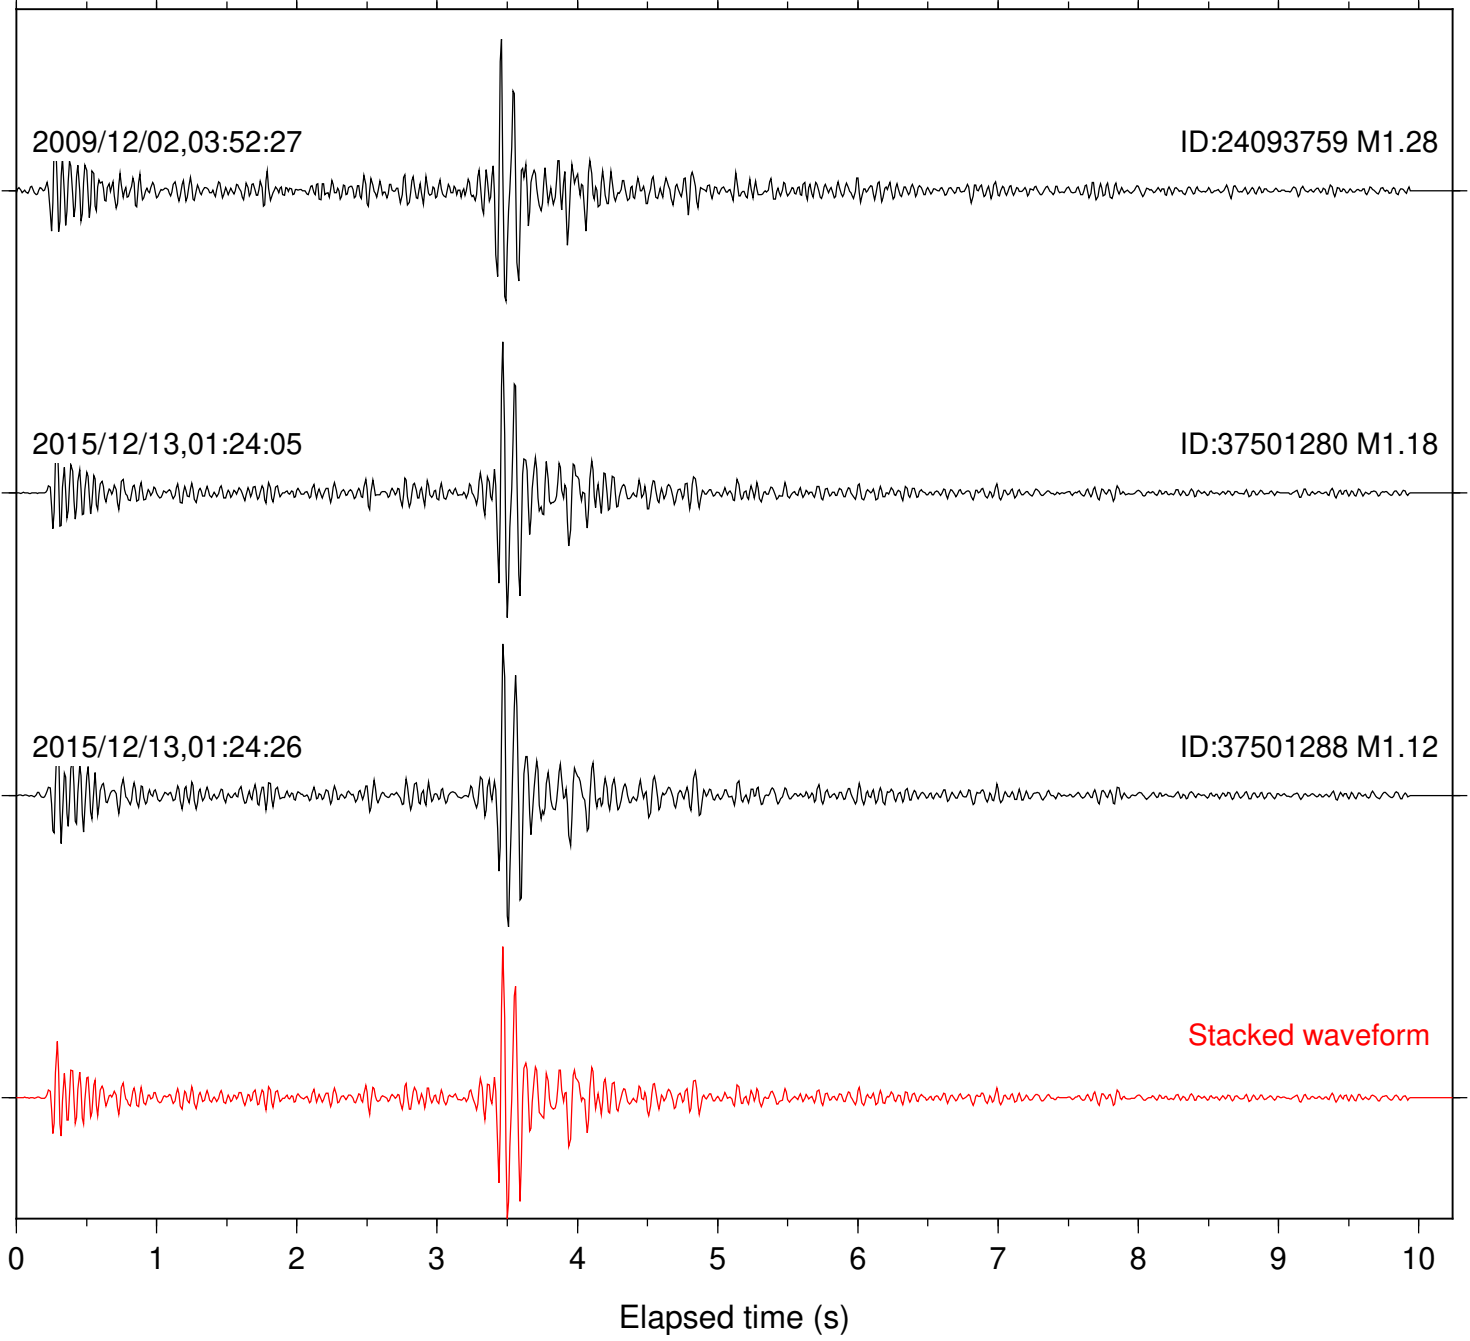

Station: B081 Com: EHZ

Focal depth: 14.99 km

Station: B082 Com: EHZ

Focal depth: 14.99 km

Station: B086 Com: EHZ

Focal depth: 14.99 km

Station: B087 Com: EHZ

Focal depth: 14.99 km

Station: B088 Com: EHZ

Focal depth: 14.99 km

Station: B093 Com: EHZ

Focal depth: 14.99 km

Station: B946 Com: EHZ

Focal depth: 14.99 km

Station: CRY Com: HHZ

Focal depth: 14.99 km

Station: FRD Com: HHZ

Focal depth: 14.99 km

Station: LVA2 Com: HHZ

Focal depth: 14.99 km

Station: PFO Com: HHZ

Focal depth: 14.99 km

Station: PMD Com: HHZ

Focal depth: 14.99 km

Station: POB2 Com: HHZ

Focal depth: 14.99 km

Station: RRSP Com: HHZ

Focal depth: 14.99 km