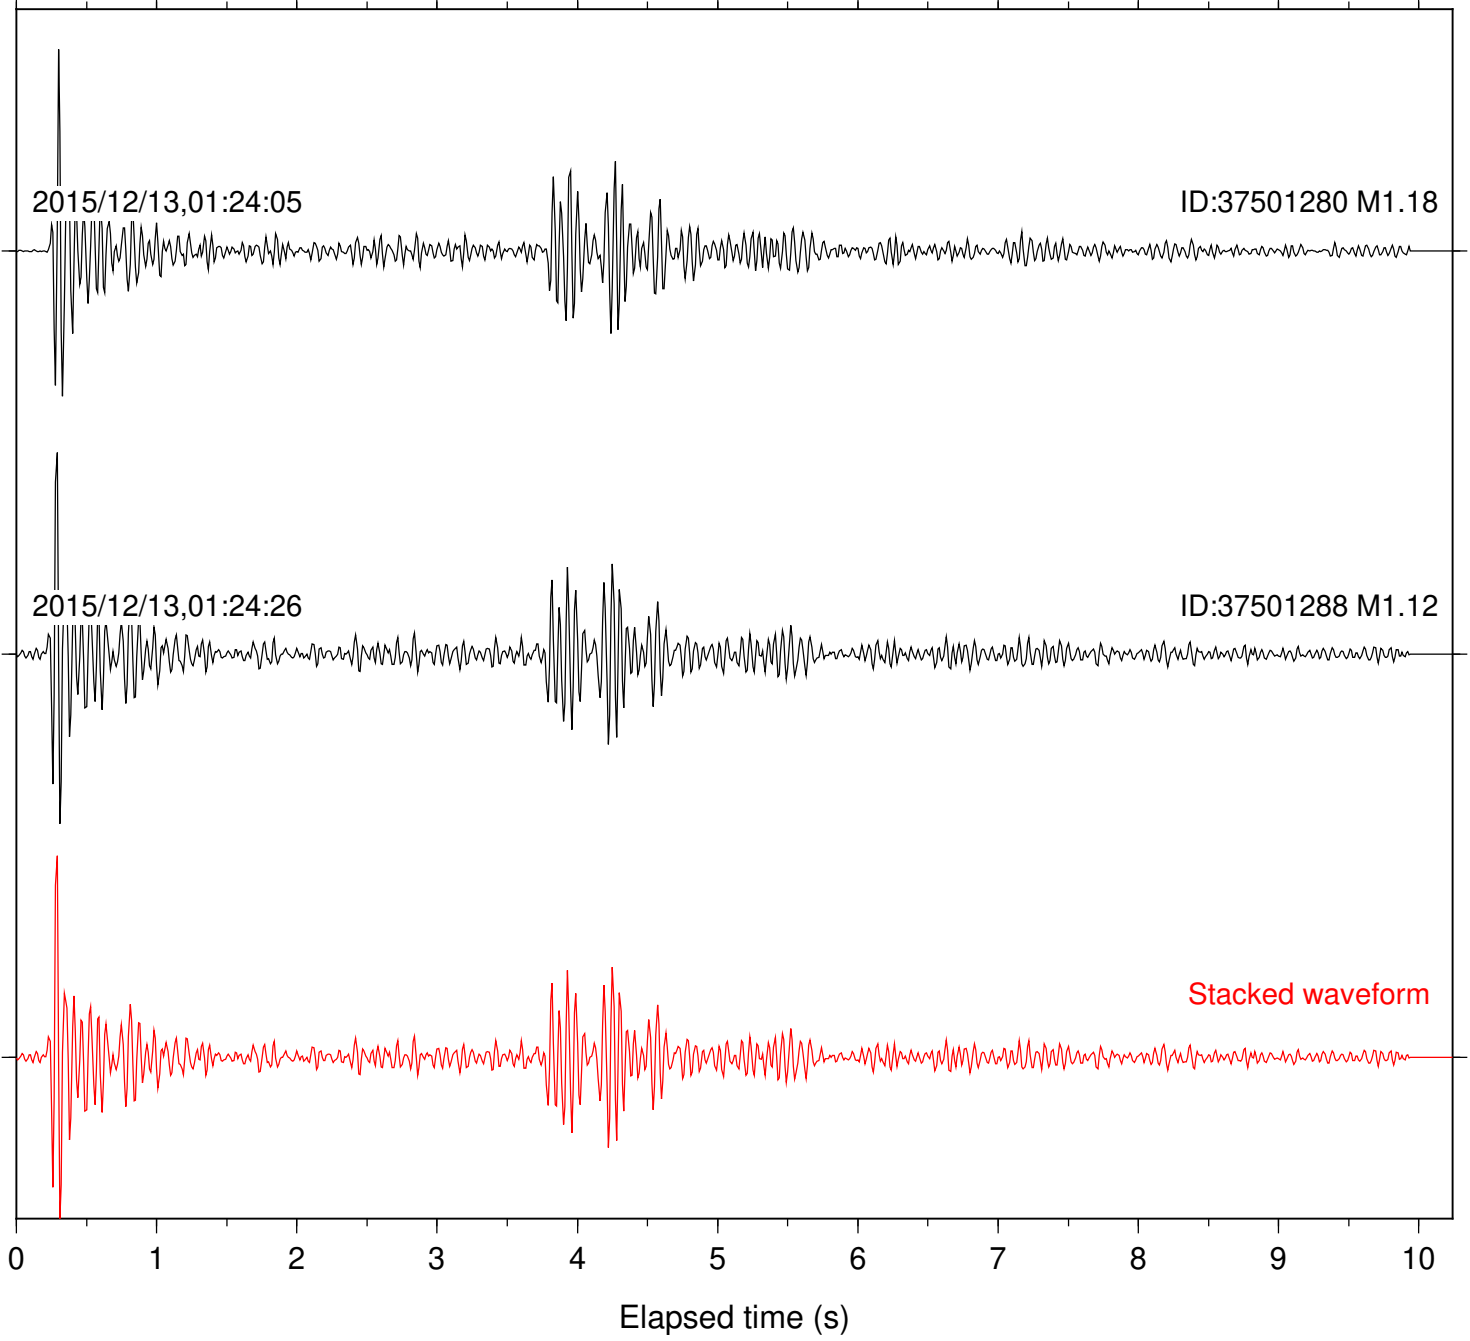

Station: B081 Com: EHZ

Focal depth: 14.99 km

Station: B082 Com: EHZ

Focal depth: 14.99 km

Station: B086 Com: EHZ

Focal depth: 14.99 km

Station: B087 Com: EHZ

Focal depth: 14.99 km

Station: B088 Com: EHZ

Focal depth: 14.99 km

Station: B093 Com: EHZ

Focal depth: 14.99 km

Station: B946 Com: EHZ

Focal depth: 14.99 km

Station: CRY Com: HHZ

Focal depth: 14.99 km

Station: FRD Com: HHZ

Focal depth: 14.99 km

Station: LVA2 Com: HHZ

Focal depth: 14.99 km

Station: PFO Com: HHZ

Focal depth: 14.99 km

Station: PMD Com: HHZ

Focal depth: 14.99 km

Station: POB2 Com: HHZ

Focal depth: 14.99 km

Station: RRSP Com: HHZ

Focal depth: 14.99 km