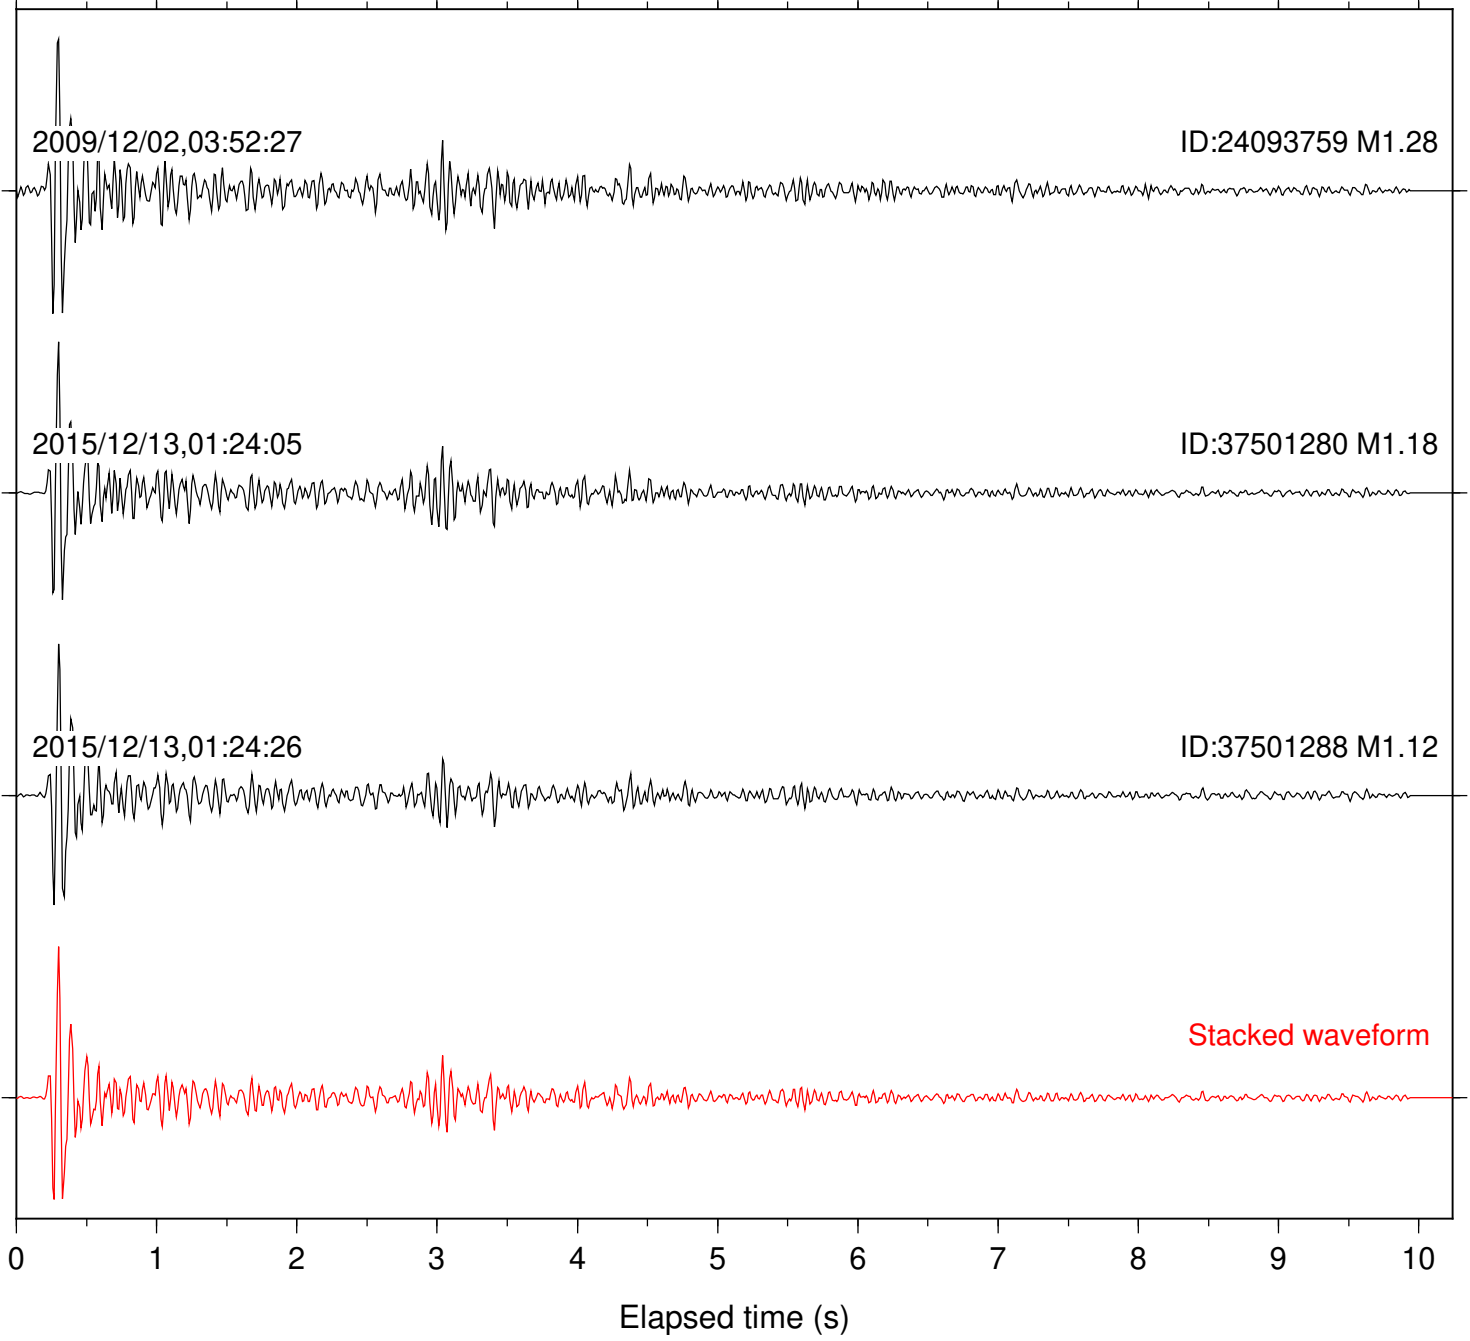

Station: B081 Com: EHZ

Focal depth: 14.99 km

Station: B082 Com: EHZ

Focal depth: 14.99 km

Station: B086 Com: EHZ

Focal depth: 14.99 km

Station: B087 Com: EHZ

Focal depth: 14.99 km

Station: B088 Com: EHZ

Focal depth: 14.99 km

Station: B093 Com: EHZ

Focal depth: 14.99 km

Station: B946 Com: EHZ

Focal depth: 14.99 km

Station: CRY Com: HHZ

Focal depth: 14.99 km

Station: FRD Com: HHZ

Focal depth: 14.99 km

Station: LVA2 Com: HHZ

Focal depth: 14.99 km

Station: PFO Com: HHZ

Focal depth: 14.99 km

Station: PMD Com: HHZ

Focal depth: 14.99 km

Station: POB2 Com: HHZ

Focal depth: 14.99 km

Station: RRSP Com: HHZ

Focal depth: 14.99 km