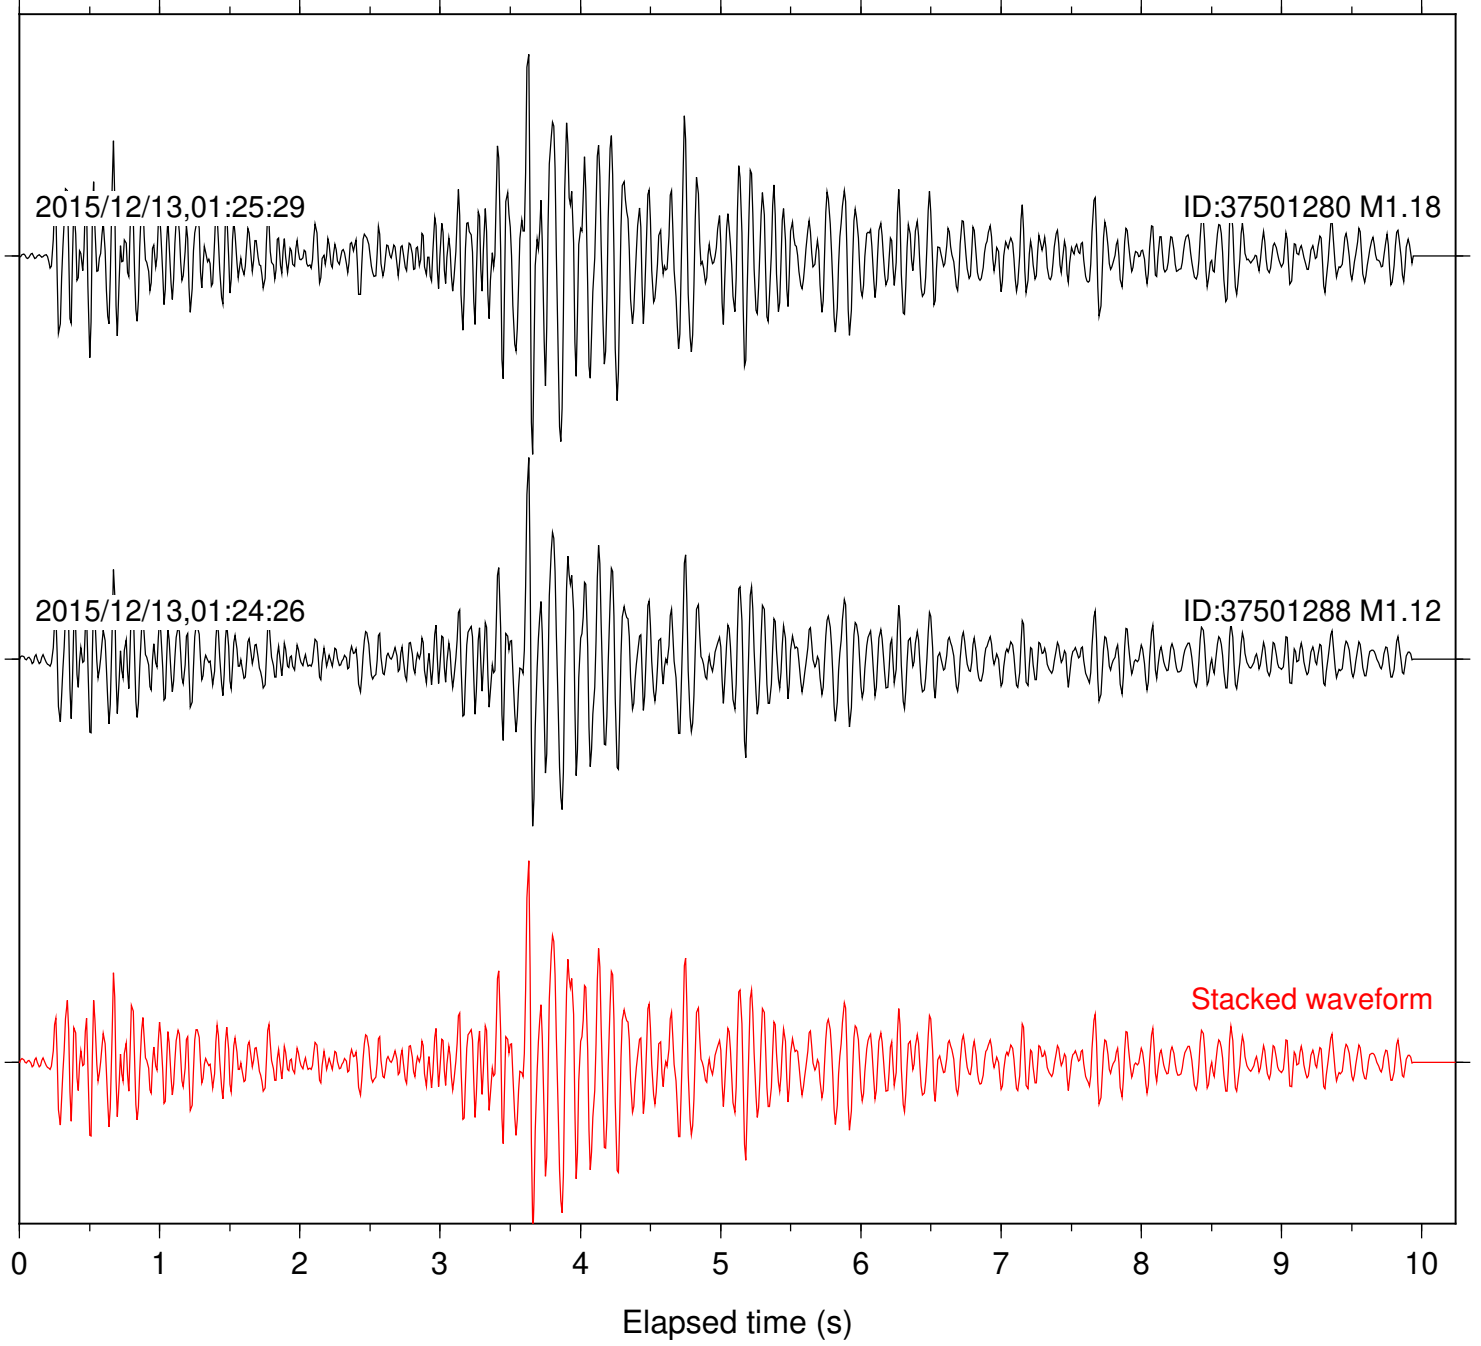

Station: B081 Com: EHZ

Focal depth: 14.99 km

Station: B082 Com: EHZ

Focal depth: 14.99 km

Station: B086 Com: EHZ

Focal depth: 14.99 km

Station: B087 Com: EHZ

Focal depth: 14.99 km

Station: B088 Com: EHZ

Focal depth: 14.99 km

Station: B093 Com: EHZ

Focal depth: 14.99 km

Station: B946 Com: EHZ

Focal depth: 14.99 km

Station: CRY Com: HHZ

Focal depth: 14.99 km

Station: FRD Com: HHZ

Focal depth: 14.99 km

Station: LVA2 Com: HHZ

Focal depth: 14.99 km

Station: PFO Com: HHZ

Focal depth: 14.99 km

Station: PMD Com: HHZ

Focal depth: 14.99 km

Station: POB2 Com: HHZ

Focal depth: 14.99 km

Station: RRSP Com: HHZ

Focal depth: 14.99 km