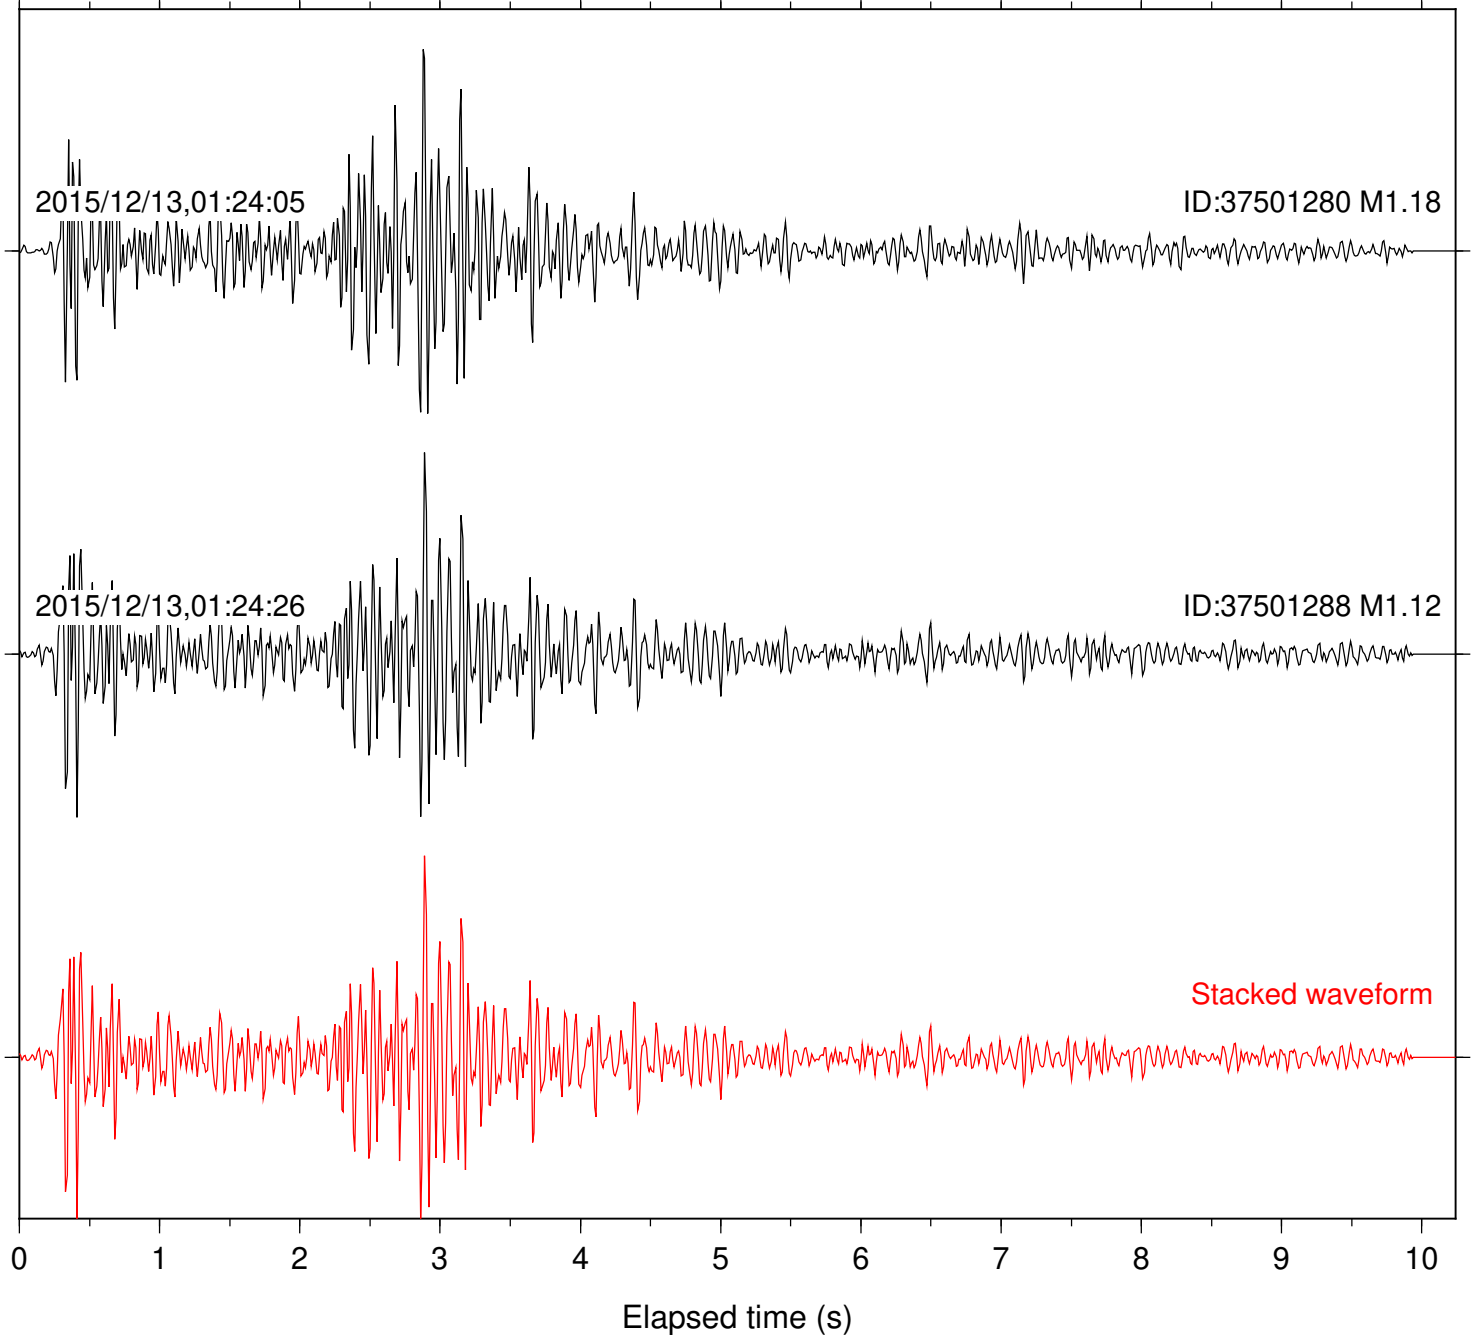

Station: B081 Com: EHZ

Focal depth: 14.99 km

Station: B082 Com: EHZ

Focal depth: 14.99 km

Station: B086 Com: EHZ

Focal depth: 14.99 km

Station: B087 Com: EHZ

Focal depth: 14.99 km

Station: B088 Com: EHZ

Focal depth: 14.99 km

Station: B093 Com: EHZ

Focal depth: 14.99 km

Station: B946 Com: EHZ

Focal depth: 14.99 km

Station: CRY Com: HHZ

Focal depth: 14.99 km

Station: FRD Com: HHZ

Focal depth: 14.99 km

Station: LVA2 Com: HHZ

Focal depth: 14.99 km

Station: PFO Com: HHZ

Focal depth: 14.99 km

Station: PMD Com: HHZ

Focal depth: 14.99 km

Station: POB2 Com: HHZ

Focal depth: 14.99 km

Station: RRSP Com: HHZ

Focal depth: 14.99 km