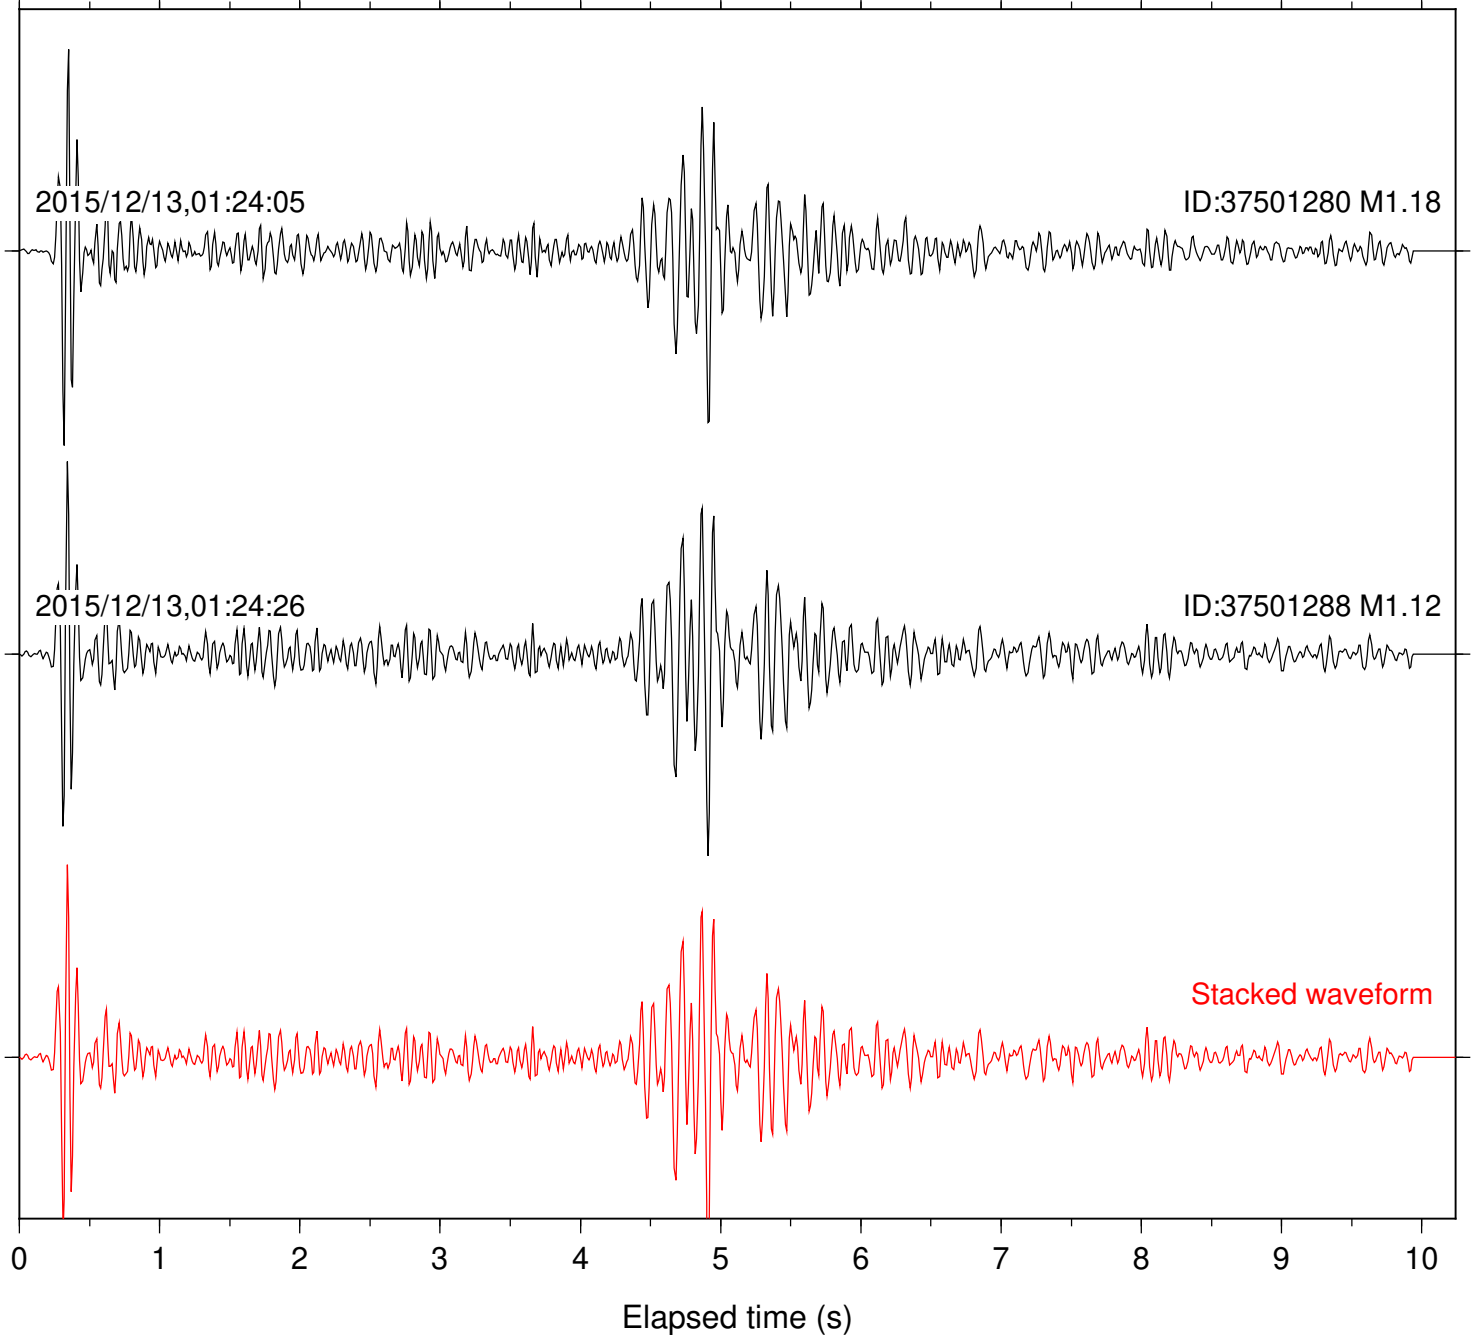

Station: B081 Com: EHZ

Focal depth: 14.99 km

Station: B082 Com: EHZ

Focal depth: 14.99 km

Station: B086 Com: EHZ

Focal depth: 14.99 km

Station: B087 Com: EHZ

Focal depth: 14.99 km

Station: B088 Com: EHZ

Focal depth: 14.99 km

Station: B093 Com: EHZ

Focal depth: 14.99 km

Station: B946 Com: EHZ

Focal depth: 14.99 km

Station: CRY Com: HHZ

Focal depth: 14.99 km

Station: FRD Com: HHZ

Focal depth: 14.99 km

Station: LVA2 Com: HHZ

Focal depth: 14.99 km

Station: PFO Com: HHZ

Focal depth: 14.99 km

Station: PMD Com: HHZ

Focal depth: 14.99 km

Station: POB2 Com: HHZ

Focal depth: 14.99 km

Station: RRSP Com: HHZ

Focal depth: 14.99 km