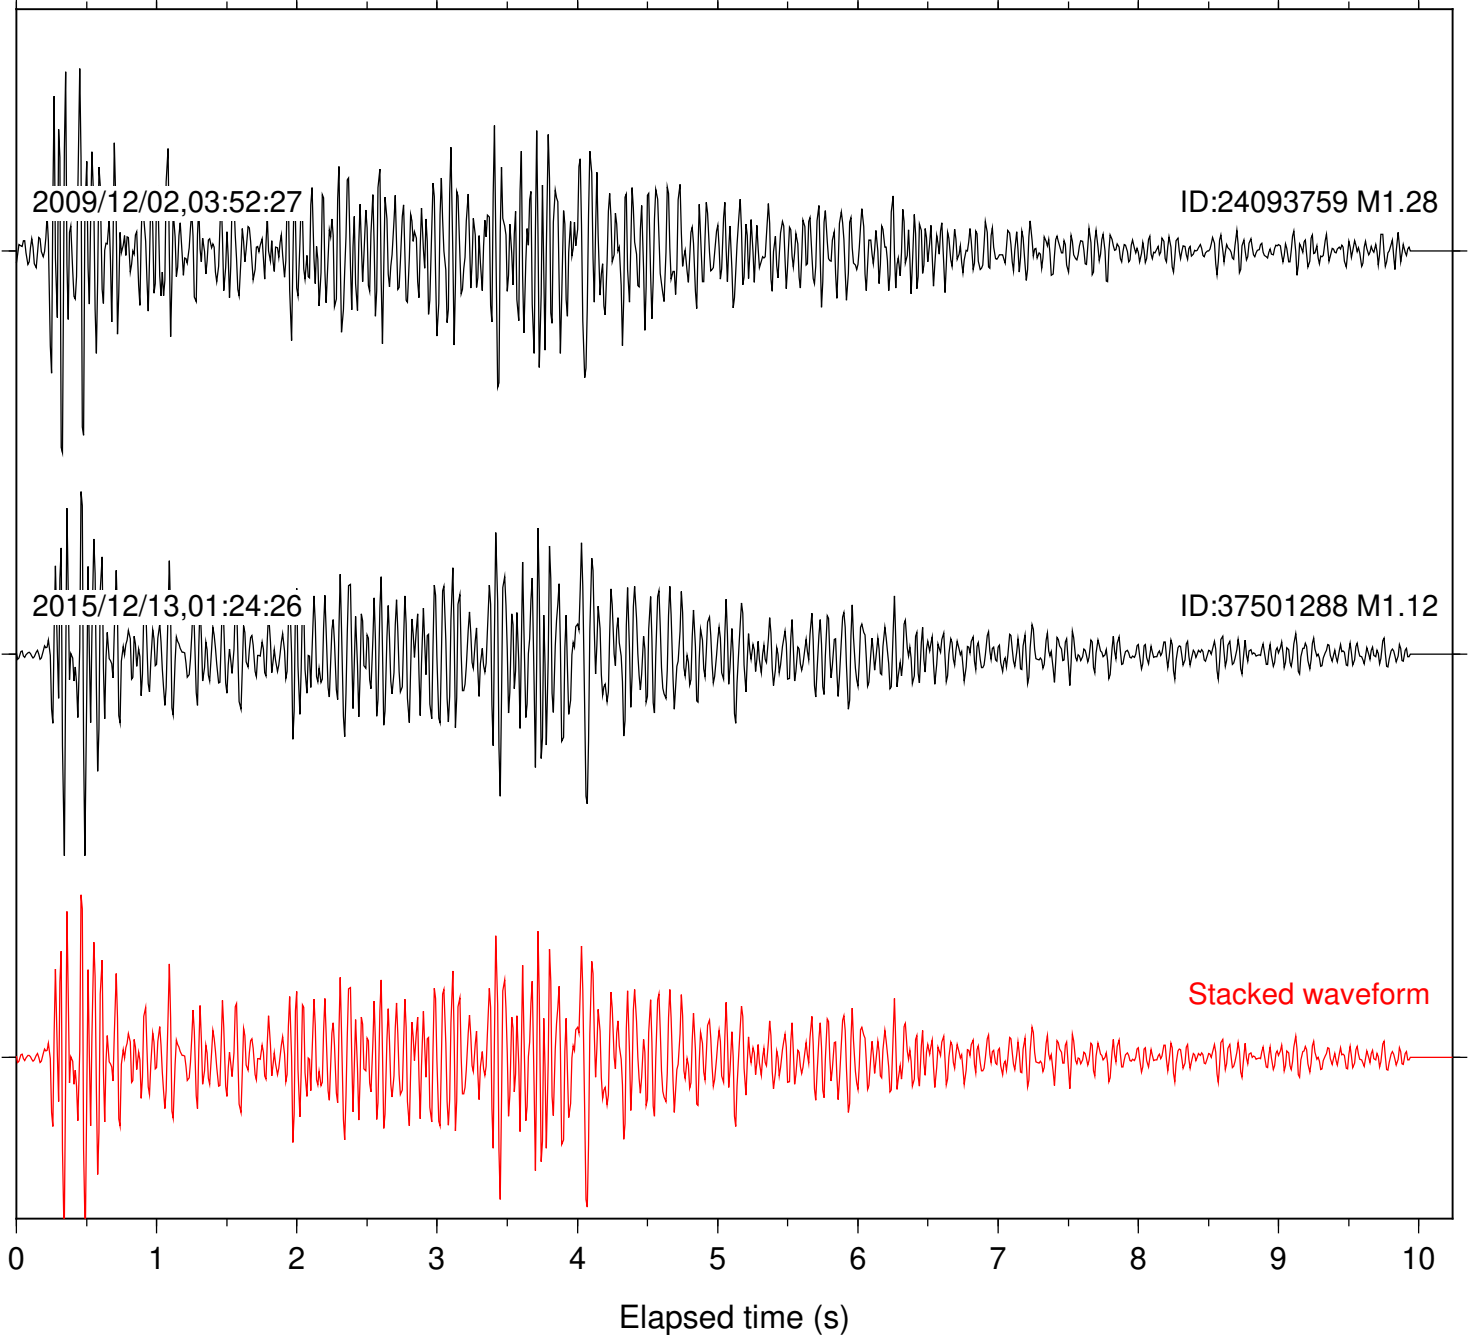

Station: B081 Com: EHZ

Focal depth: 14.99 km

Station: B082 Com: EHZ

Focal depth: 14.99 km

Station: B086 Com: EHZ

Focal depth: 14.99 km

Station: B087 Com: EHZ

Focal depth: 14.99 km

Station: B088 Com: EHZ

Focal depth: 14.99 km

Station: B093 Com: EHZ

Focal depth: 14.99 km

Station: B946 Com: EHZ

Focal depth: 14.99 km

Station: CRY Com: HHZ

Focal depth: 14.99 km

Station: FRD Com: HHZ

Focal depth: 14.99 km

Station: LVA2 Com: HHZ

Focal depth: 14.99 km

Station: PFO Com: HHZ

Focal depth: 14.99 km

Station: PMD Com: HHZ

Focal depth: 14.99 km

Station: POB2 Com: HHZ

Focal depth: 14.99 km

Station: RRSP Com: HHZ

Focal depth: 14.99 km