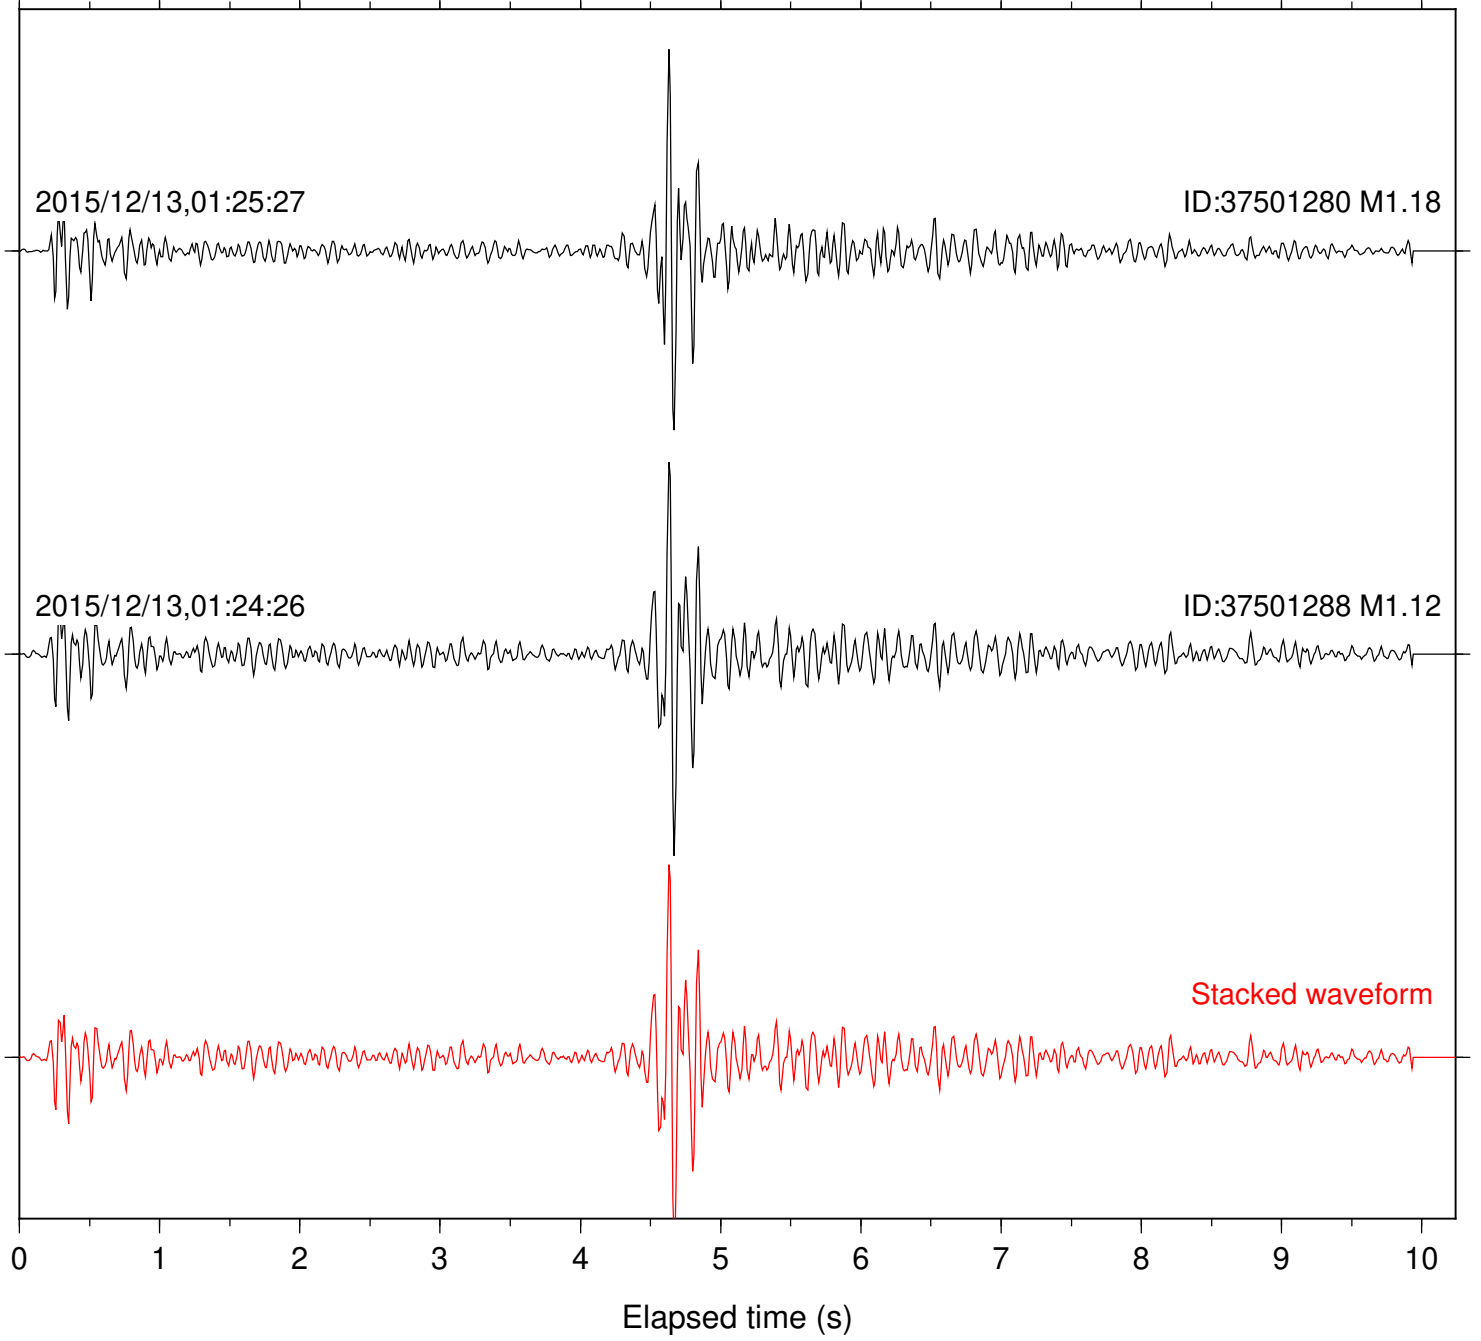

Station: B081 Com: EHZ

Focal depth: 14.99 km

Station: B082 Com: EHZ

Focal depth: 14.99 km

Station: B086 Com: EHZ

Focal depth: 14.99 km

Station: B087 Com: EHZ

Focal depth: 14.99 km

Station: B088 Com: EHZ

Focal depth: 14.99 km

Station: B093 Com: EHZ

Focal depth: 14.99 km

Station: B946 Com: EHZ

Focal depth: 14.99 km

Station: CRY Com: HHZ

Focal depth: 14.99 km

Station: FRD Com: HHZ

Focal depth: 14.99 km

Station: LVA2 Com: HHZ

Focal depth: 14.99 km

Station: PFO Com: HHZ

Focal depth: 14.99 km

Station: PMD Com: HHZ

Focal depth: 14.99 km

Station: POB2 Com: HHZ

Focal depth: 14.99 km

Station: RRSP Com: HHZ

Focal depth: 14.99 km