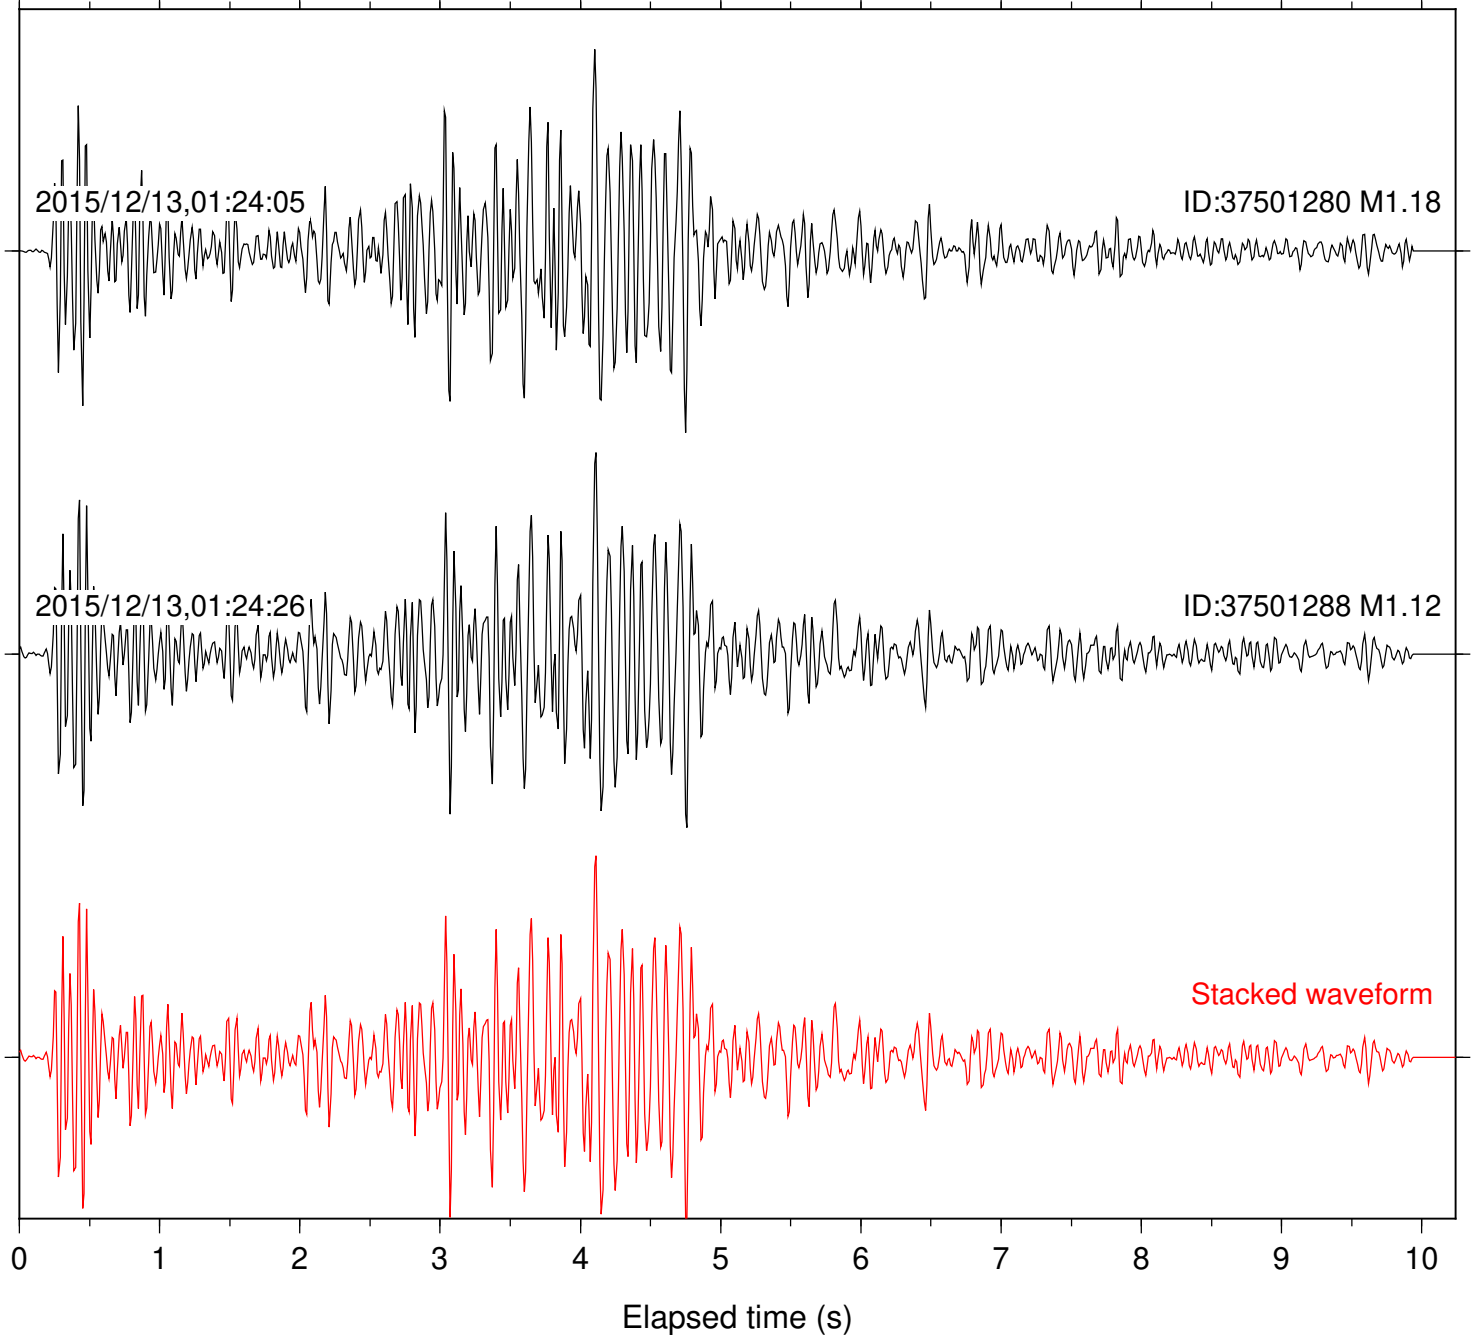

Station: B081 Com: EHZ

Focal depth: 14.99 km

Station: B082 Com: EHZ

Focal depth: 14.99 km

Station: B086 Com: EHZ

Focal depth: 14.99 km

Station: B087 Com: EHZ

Focal depth: 14.99 km

Station: B088 Com: EHZ

Focal depth: 14.99 km

Station: B093 Com: EHZ

Focal depth: 14.99 km

Station: B946 Com: EHZ

Focal depth: 14.99 km

Station: CRY Com: HHZ

Focal depth: 14.99 km

Station: FRD Com: HHZ

Focal depth: 14.99 km

Station: LVA2 Com: HHZ

Focal depth: 14.99 km

Station: PFO Com: HHZ

Focal depth: 14.99 km

Station: PMD Com: HHZ

Focal depth: 14.99 km

Station: POB2 Com: HHZ

Focal depth: 14.99 km

Station: RRSP Com: HHZ

Focal depth: 14.99 km