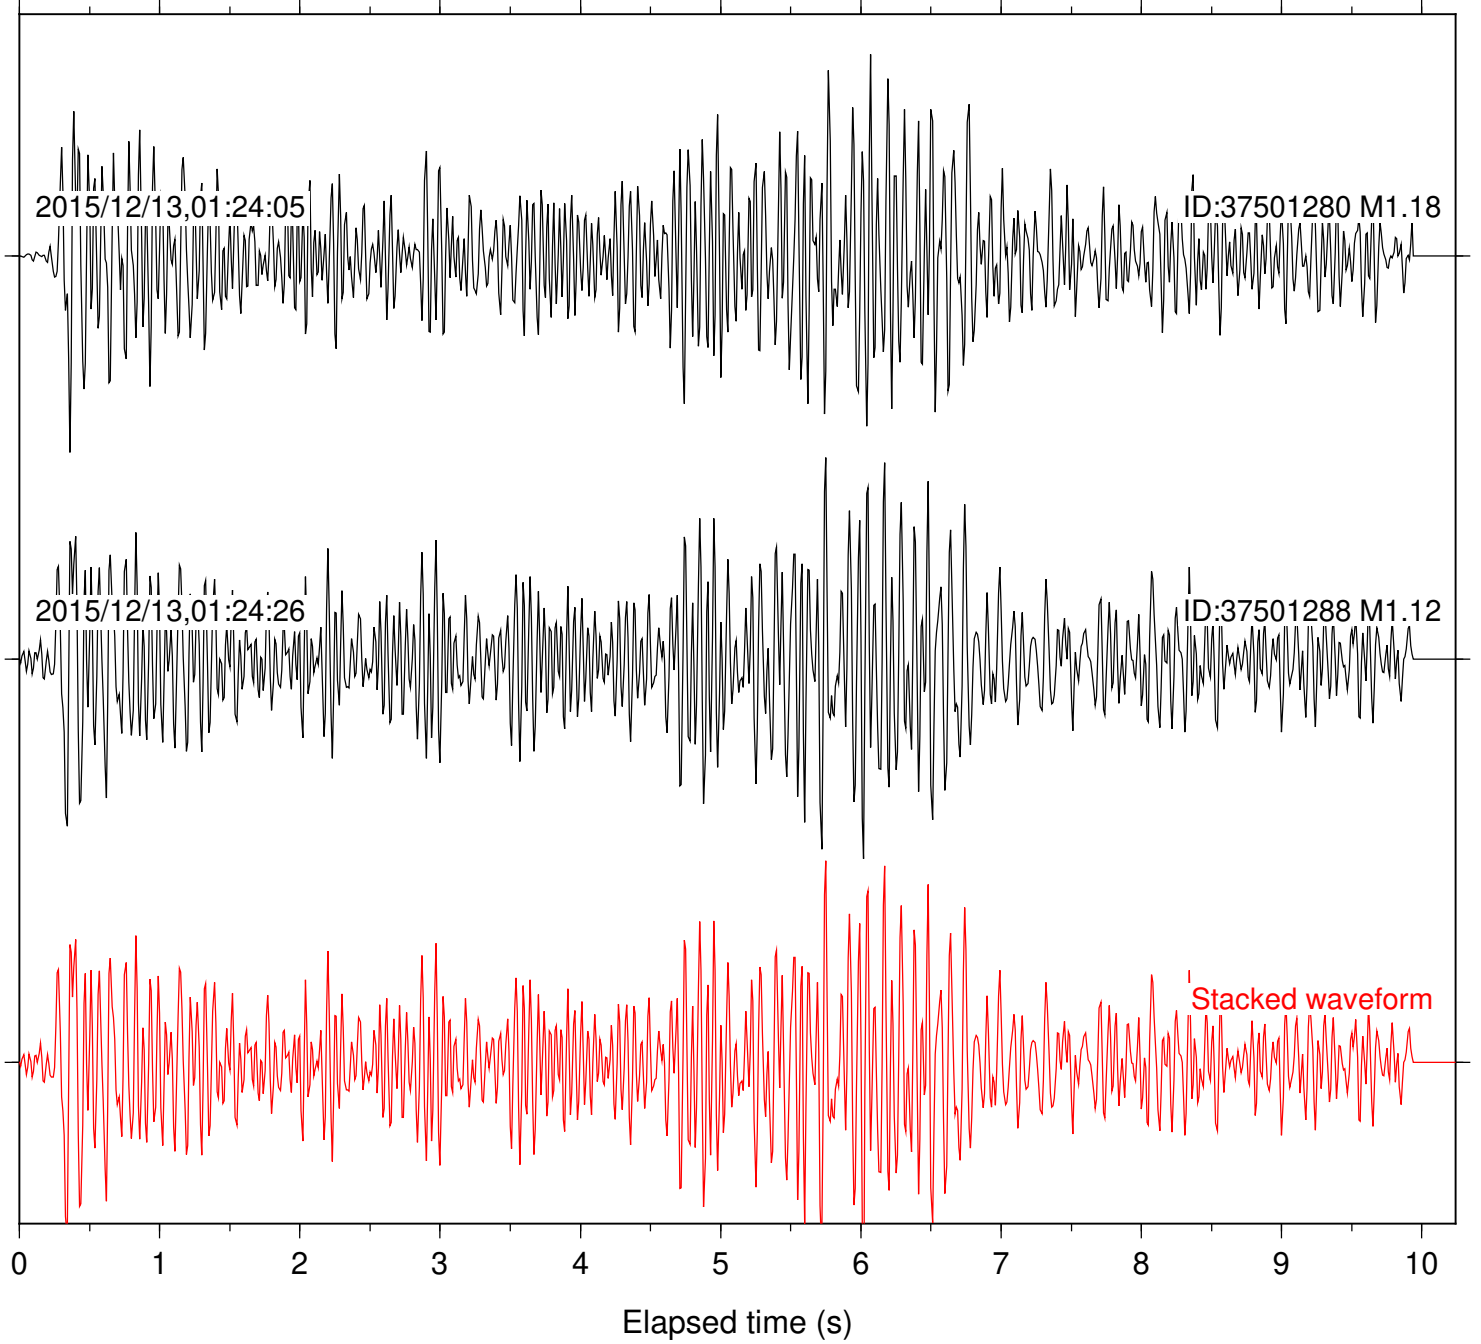

Station: B081 Com: EHZ

Focal depth: 14.99 km

Station: B082 Com: EHZ

Focal depth: 14.99 km

Station: B086 Com: EHZ

Focal depth: 14.99 km

Station: B087 Com: EHZ

Focal depth: 14.99 km

Station: B088 Com: EHZ

Focal depth: 14.99 km

Station: B093 Com: EHZ

Focal depth: 14.99 km

Station: B946 Com: EHZ

Focal depth: 14.99 km

Station: CRY Com: HHZ

Focal depth: 14.99 km

Station: FRD Com: HHZ

Focal depth: 14.99 km

Station: LVA2 Com: HHZ

Focal depth: 14.99 km

Station: PFO Com: HHZ

Focal depth: 14.99 km

Station: PMD Com: HHZ

Focal depth: 14.99 km

Station: POB2 Com: HHZ

Focal depth: 14.99 km

Station: RRSP Com: HHZ

Focal depth: 14.99 km