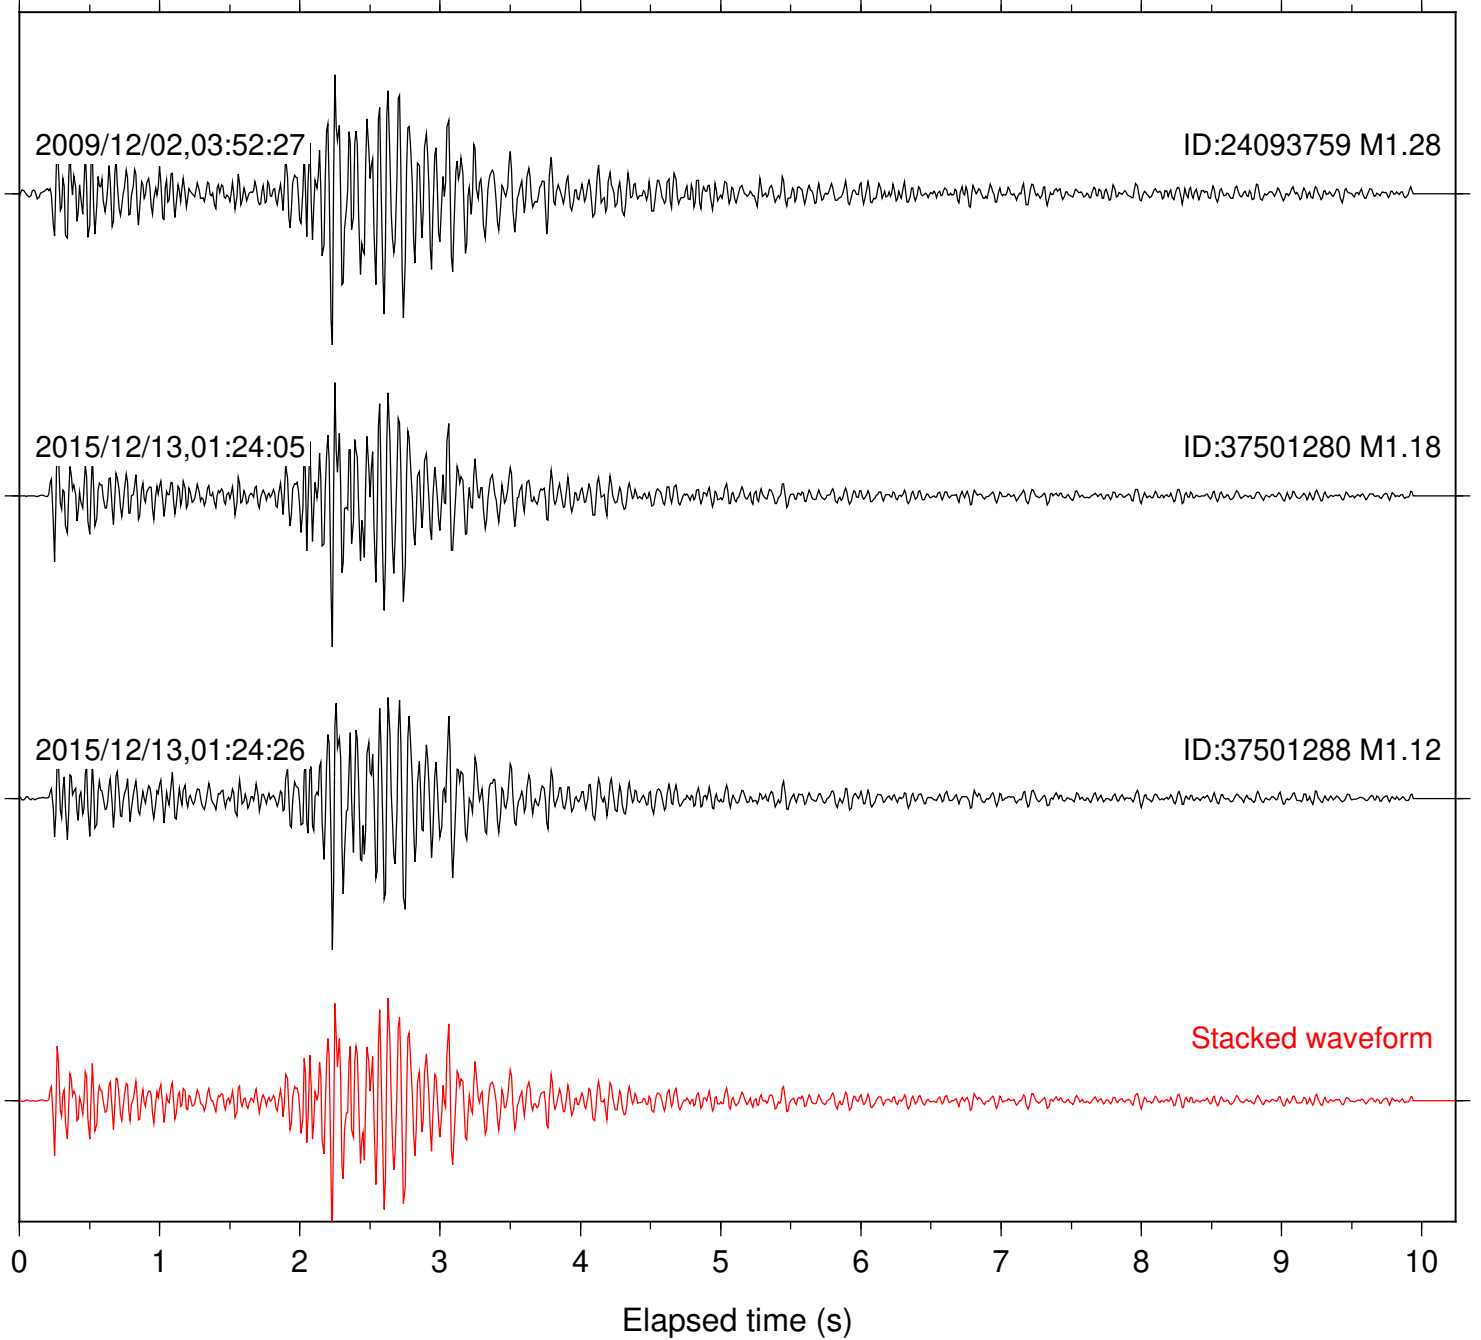

Station: B081 Com: EHZ

Focal depth: 14.99 km

Station: B082 Com: EHZ

Focal depth: 14.99 km

Station: B086 Com: EHZ

Focal depth: 14.99 km

Station: B087 Com: EHZ

Focal depth: 14.99 km

Station: B088 Com: EHZ

Focal depth: 14.99 km

Station: B093 Com: EHZ

Focal depth: 14.99 km

Station: B946 Com: EHZ

Focal depth: 14.99 km

Station: CRY Com: HHZ

Focal depth: 14.99 km

Station: FRD Com: HHZ

Focal depth: 14.99 km

Station: LVA2 Com: HHZ

Focal depth: 14.99 km

Station: PFO Com: HHZ

Focal depth: 14.99 km

Station: PMD Com: HHZ

Focal depth: 14.99 km

Station: POB2 Com: HHZ

Focal depth: 14.99 km

Station: RRSP Com: HHZ

Focal depth: 14.99 km