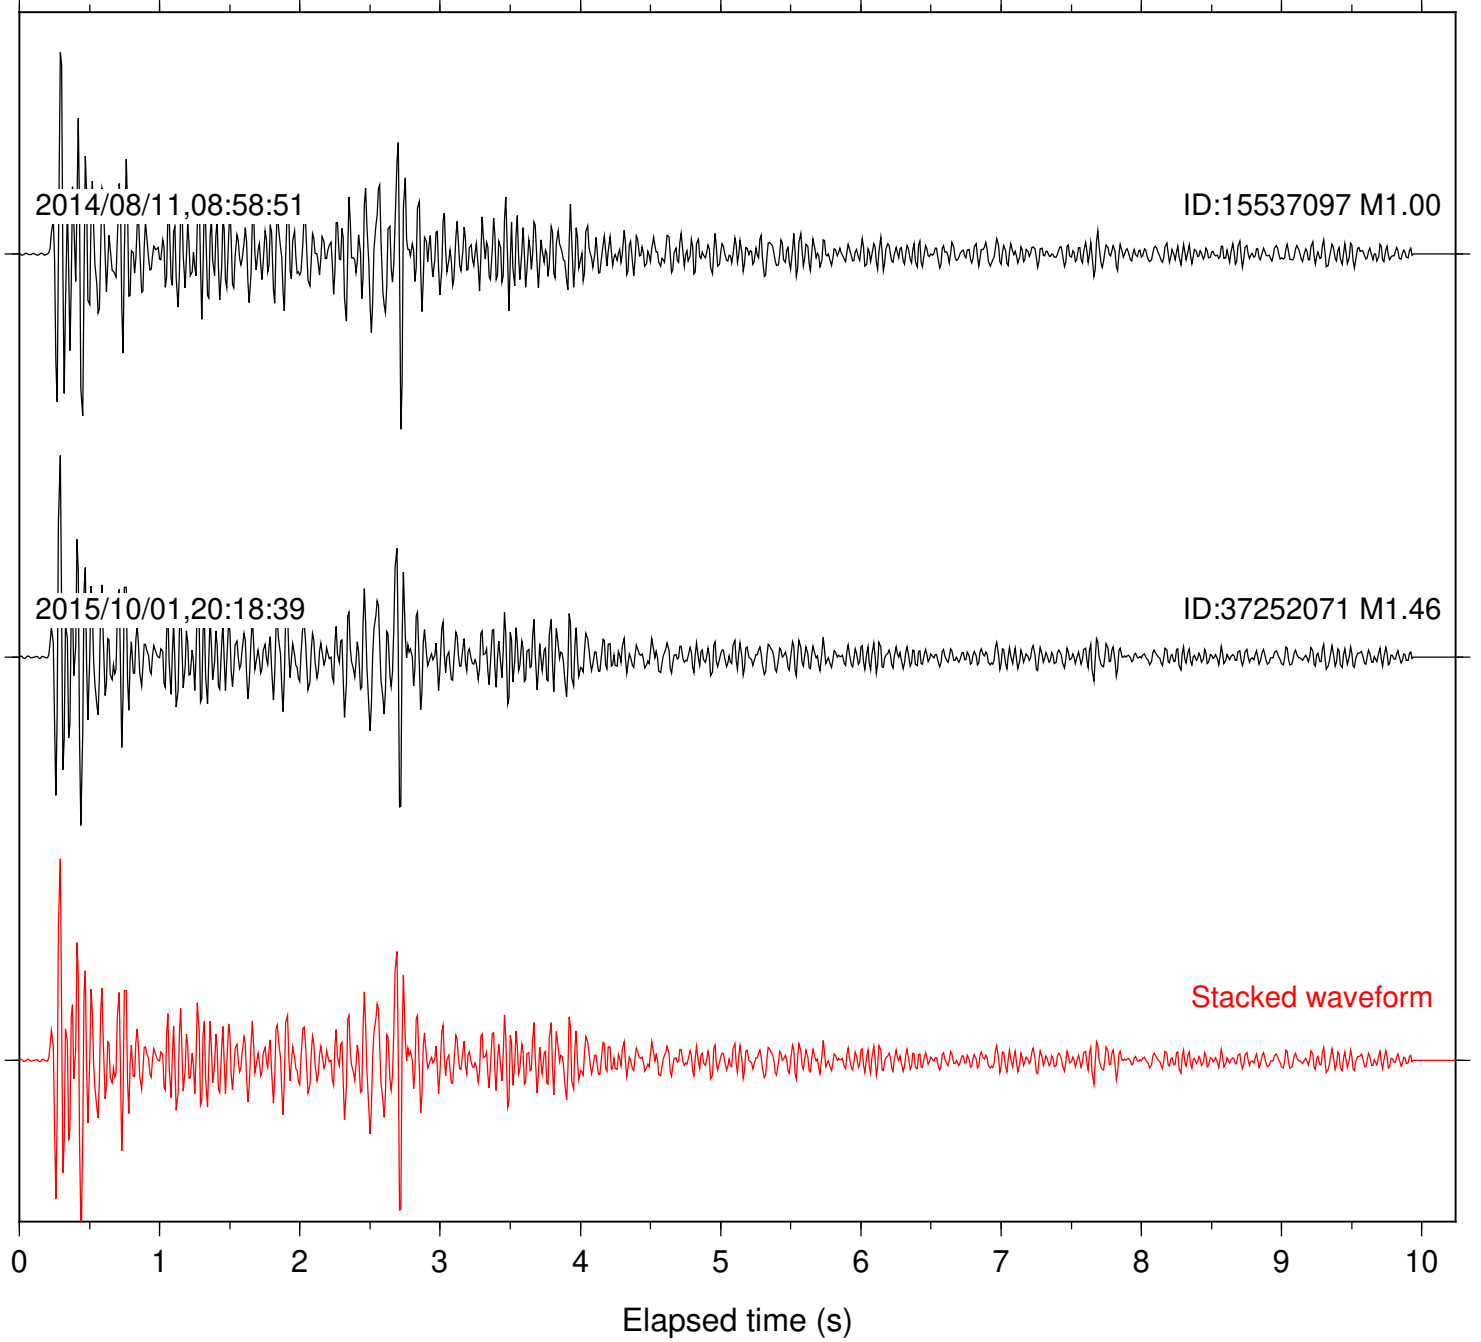

Station: CRR Com: HHZ

Focal depth: 8.11 km

Station: MONP2 Com: HHZ

Focal depth: 8.11 km

Station: SLH Com: HHZ

Focal depth: 8.11 km