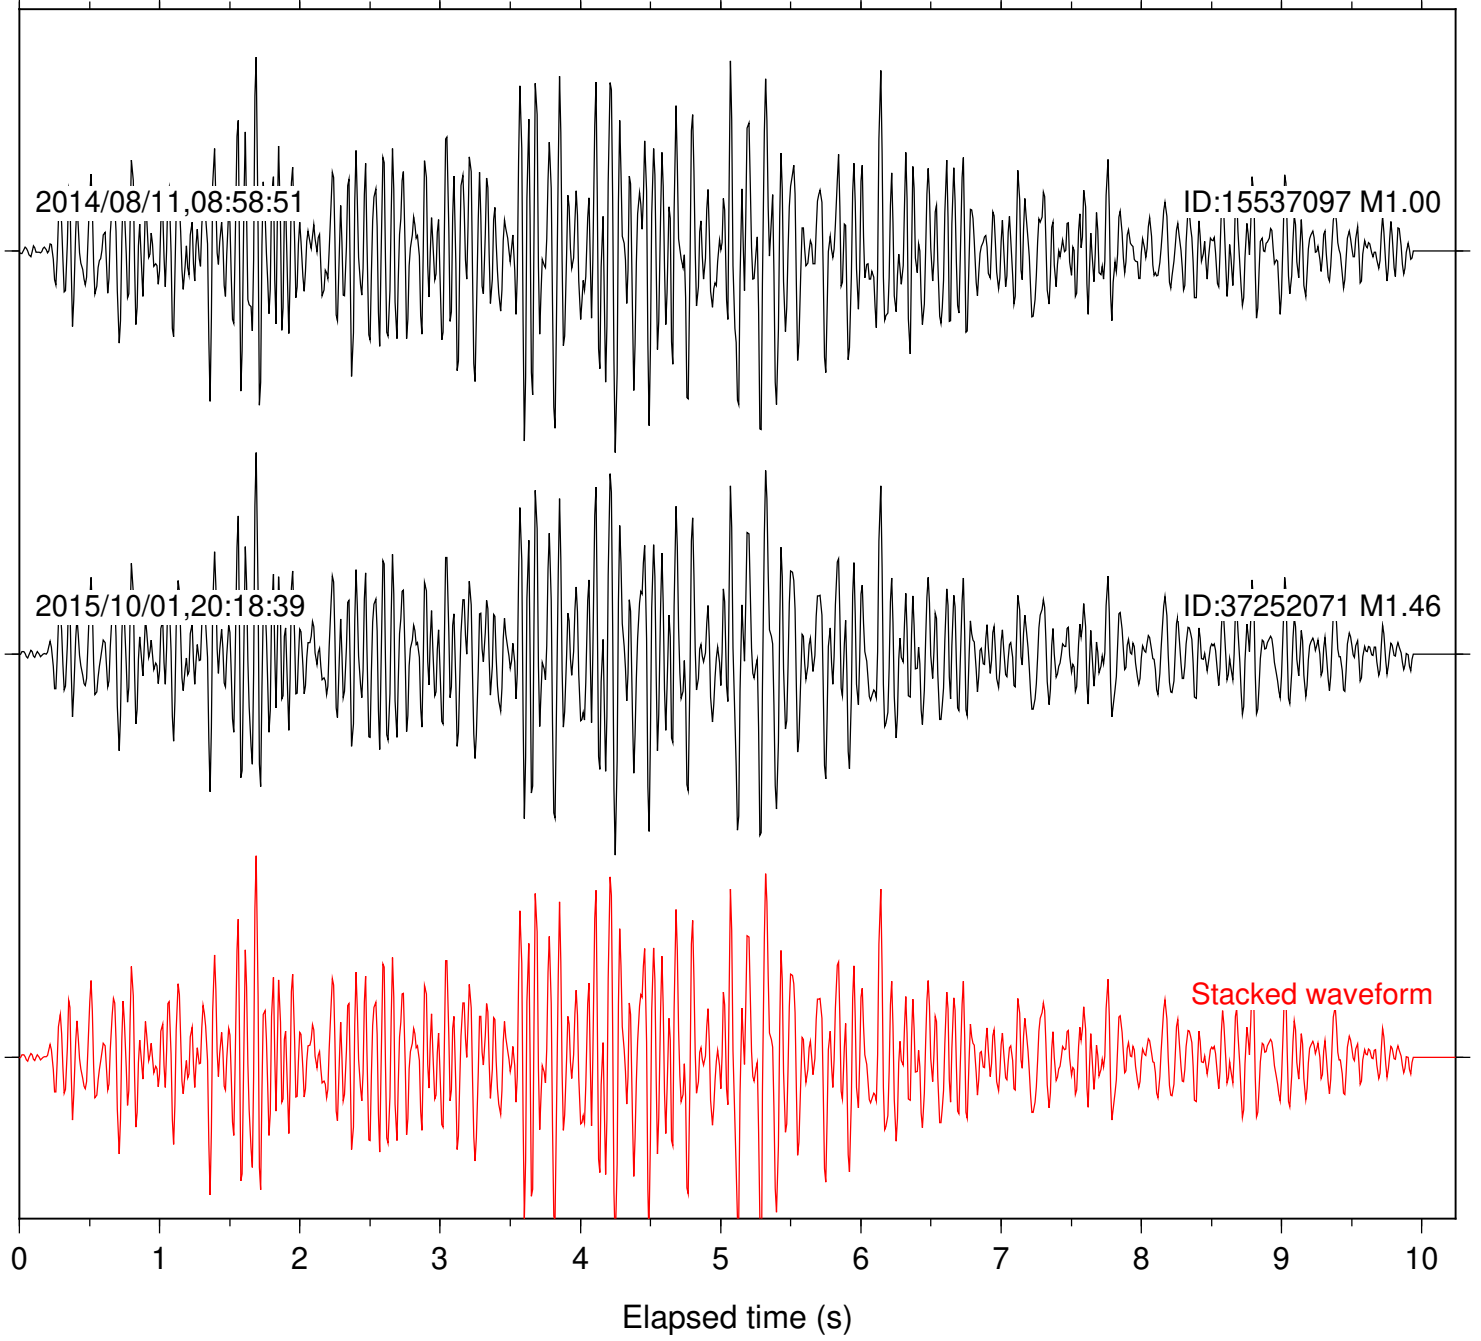

Station: CRR Com: HHZ

Focal depth: 8.11 km

Station: MONP2 Com: HHZ

Focal depth: 8.11 km

Station: SLH Com: HHZ

Focal depth: 8.11 km