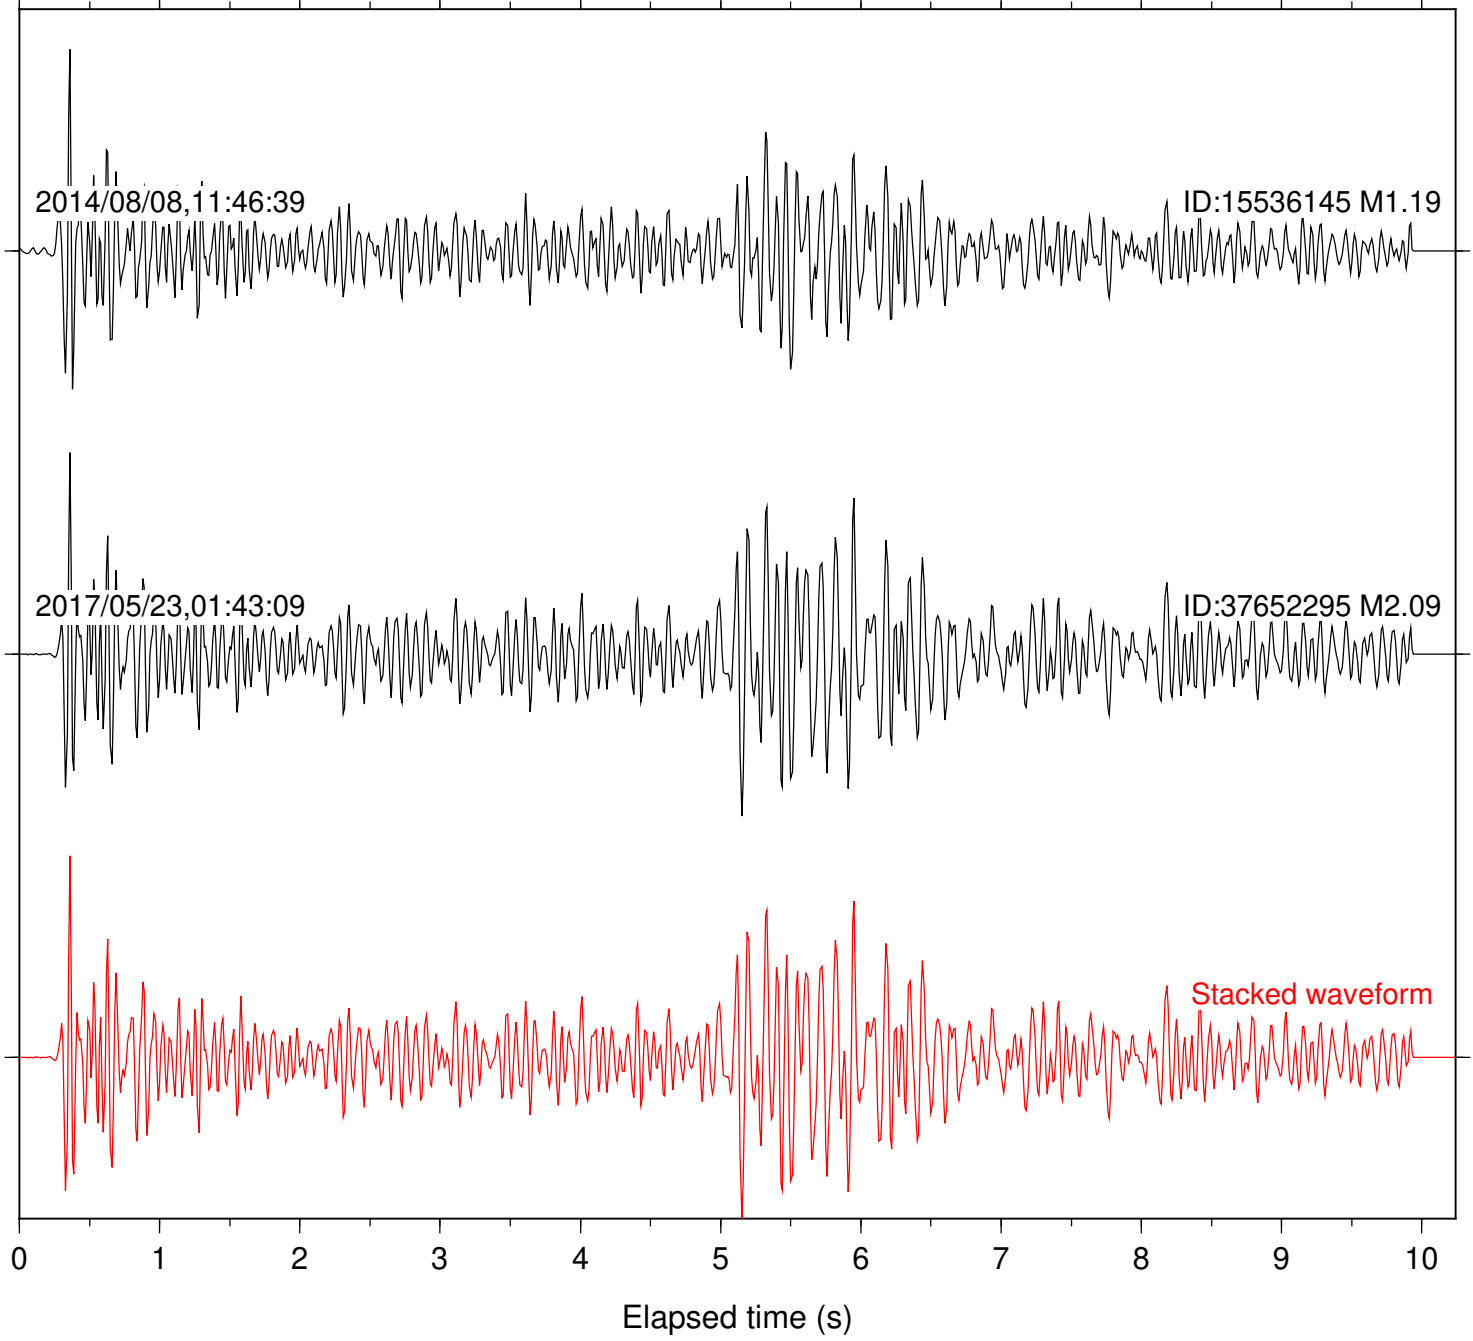

Station: B088 Com: EHZ

Focal depth: 17.13 km

Station: B093 Com: EHZ

Focal depth: 17.13 km

2014/08/08,11:46:39

ID:15536145 M1.19

2017/05/23,01:43:09

ID:37652295 M2.09

Stacked waveform

0 1 2 3 4 5 6 7 8 9 10
Elapsed time (s)

Station: B946 Com: EHZ

Focal depth: 17.13 km

0 1 2 3 4 5 6 7 8 9 10

Elapsed time (s)

Station: CRY Com: HHZ

Focal depth: 17.14 km

Station: DGR Com: HHZ

Focal depth: 17.14 km

Station: KNW Com: HHZ

Focal depth: 17.14 km

2017/05/23,01:43:09

ID:37652295 M2.09

2017/05/23,17:55:25

ID:37653015 M1.40