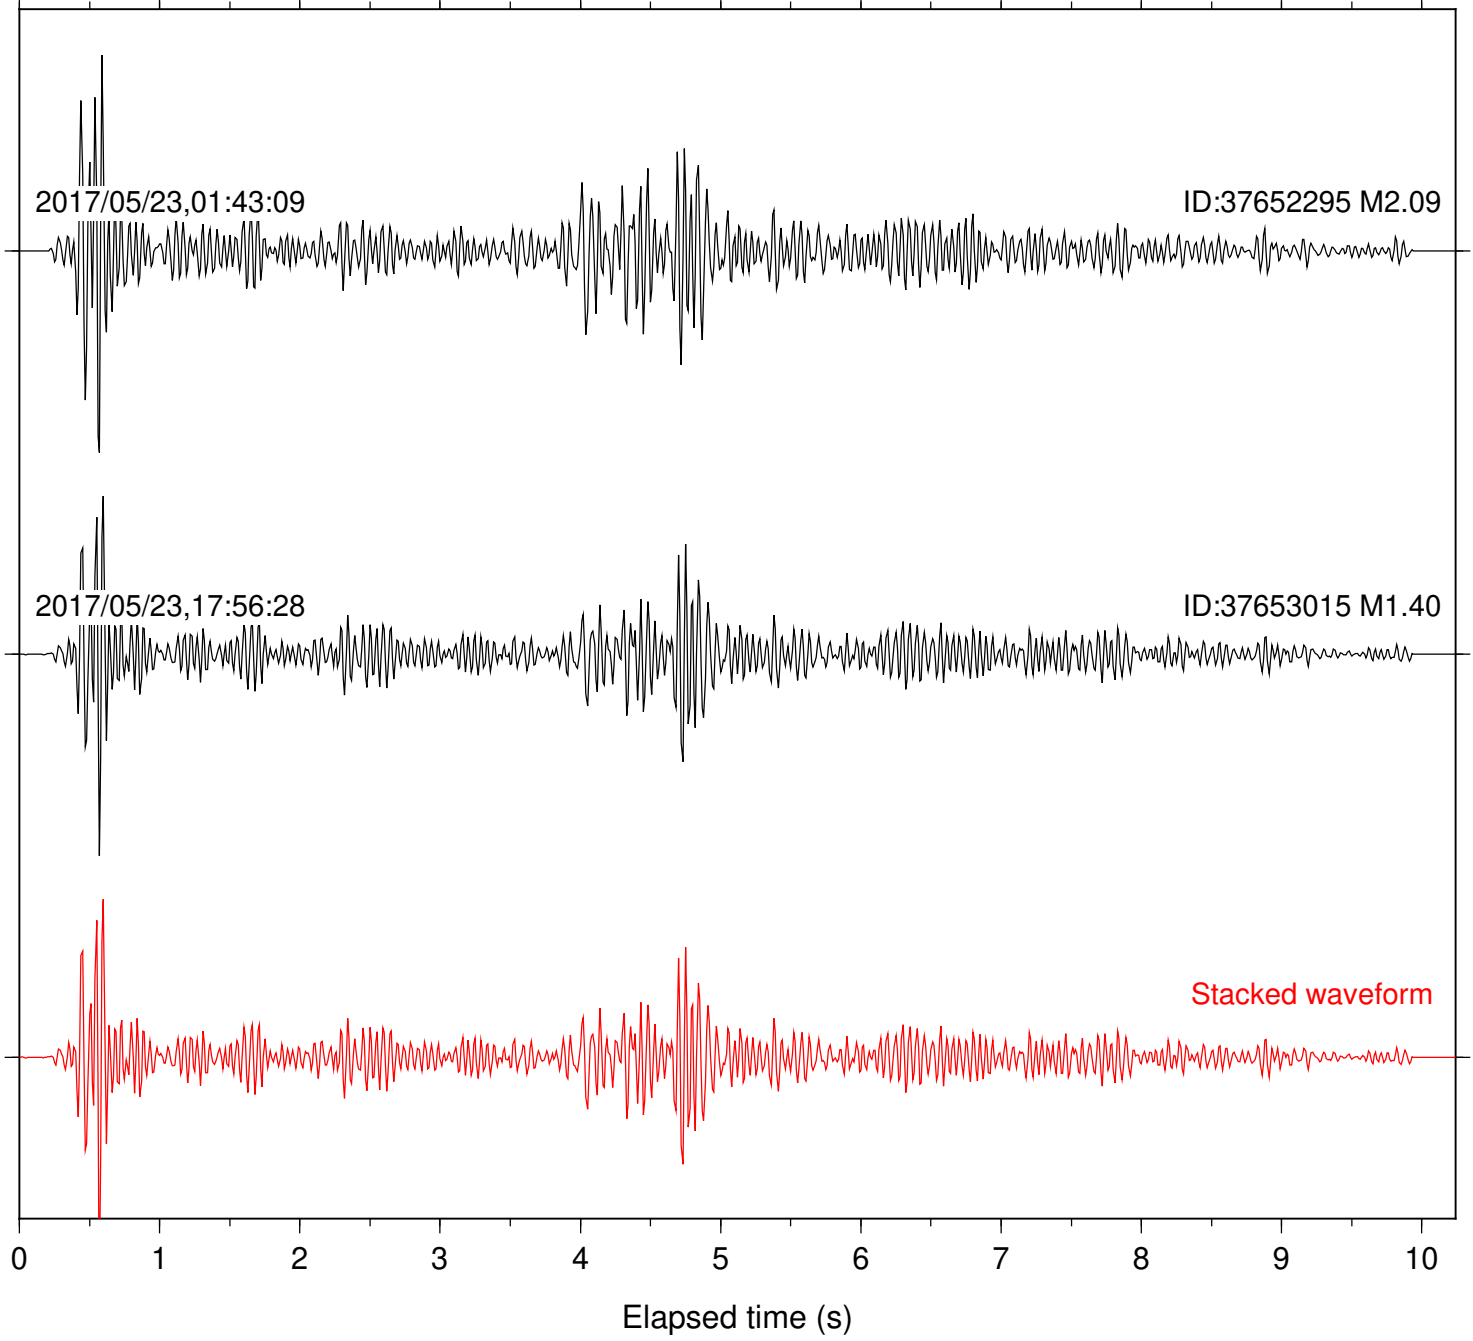

Station: B088 Com: EHZ

Focal depth: 17.13 km

Station: B093 Com: EHZ

Focal depth: 17.13 km

2014/08/08,11:46:39

ID:15536145 M1.19

2017/05/23,01:43:09

ID:37652295 M2.09

Stacked waveform

0 1 2 3 4 5 6 7 8 9 10
Elapsed time (s)

Station: B946 Com: EHZ

Focal depth: 17.13 km

0 1 2 3 4 5 6 7 8 9 10

Elapsed time (s)

Station: CRY Com: HHZ

Focal depth: 17.14 km

Station: DGR Com: HHZ

Focal depth: 17.14 km

Station: KNW Com: HHZ

Focal depth: 17.14 km

2017/05/23,01:43:09

ID:37652295 M2.09

2017/05/23,17:55:25

ID:37653015 M1.40