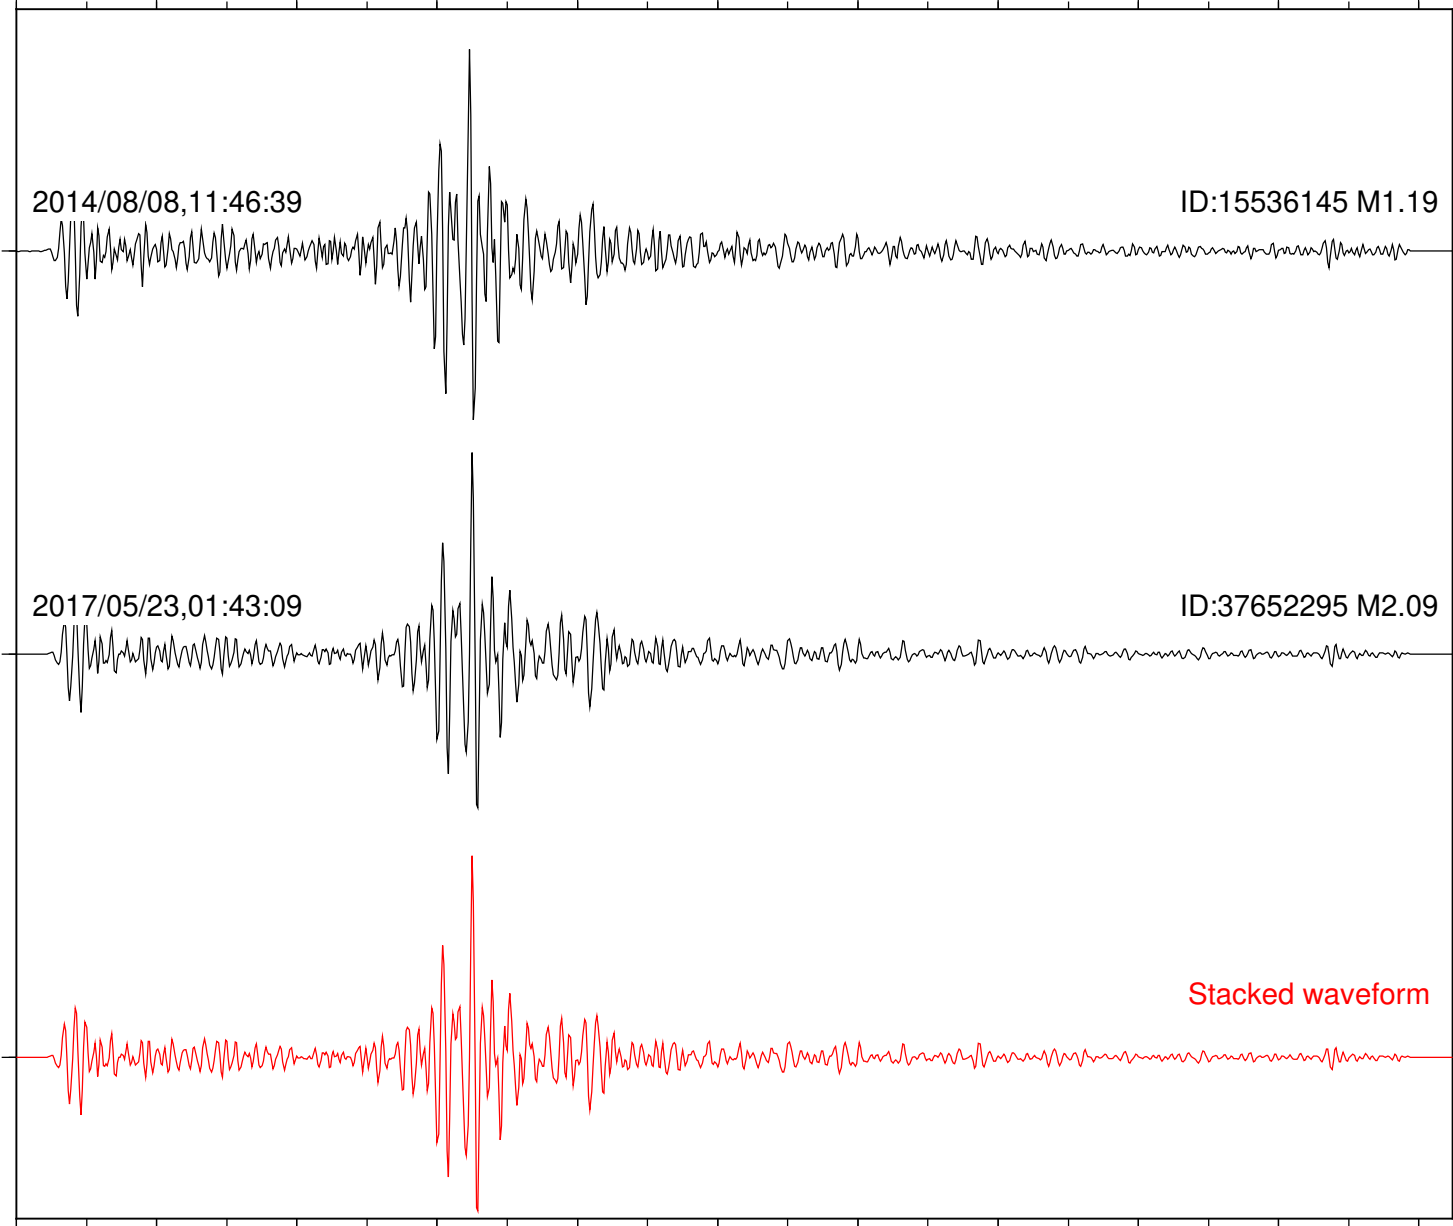

Station: B088 Com: EHZ

Focal depth: 17.13 km

Station: B093 Com: EHZ

Focal depth: 17.13 km

2014/08/08,11:46:39

ID:15536145 M1.19

2017/05/23,01:43:09

ID:37652295 M2.09

Stacked waveform

0 1 2 3 4 5 6 7 8 9 10
Elapsed time (s)

Station: B946 Com: EHZ

Focal depth: 17.13 km

0 1 2 3 4 5 6 7 8 9 10

Elapsed time (s)

Station: CRY Com: HHZ

Focal depth: 17.14 km

Station: DGR Com: HHZ

Focal depth: 17.14 km

Station: KNW Com: HHZ

Focal depth: 17.14 km

2017/05/23,01:43:09

ID:37652295 M2.09

2017/05/23,17:55:25

ID:37653015 M1.40