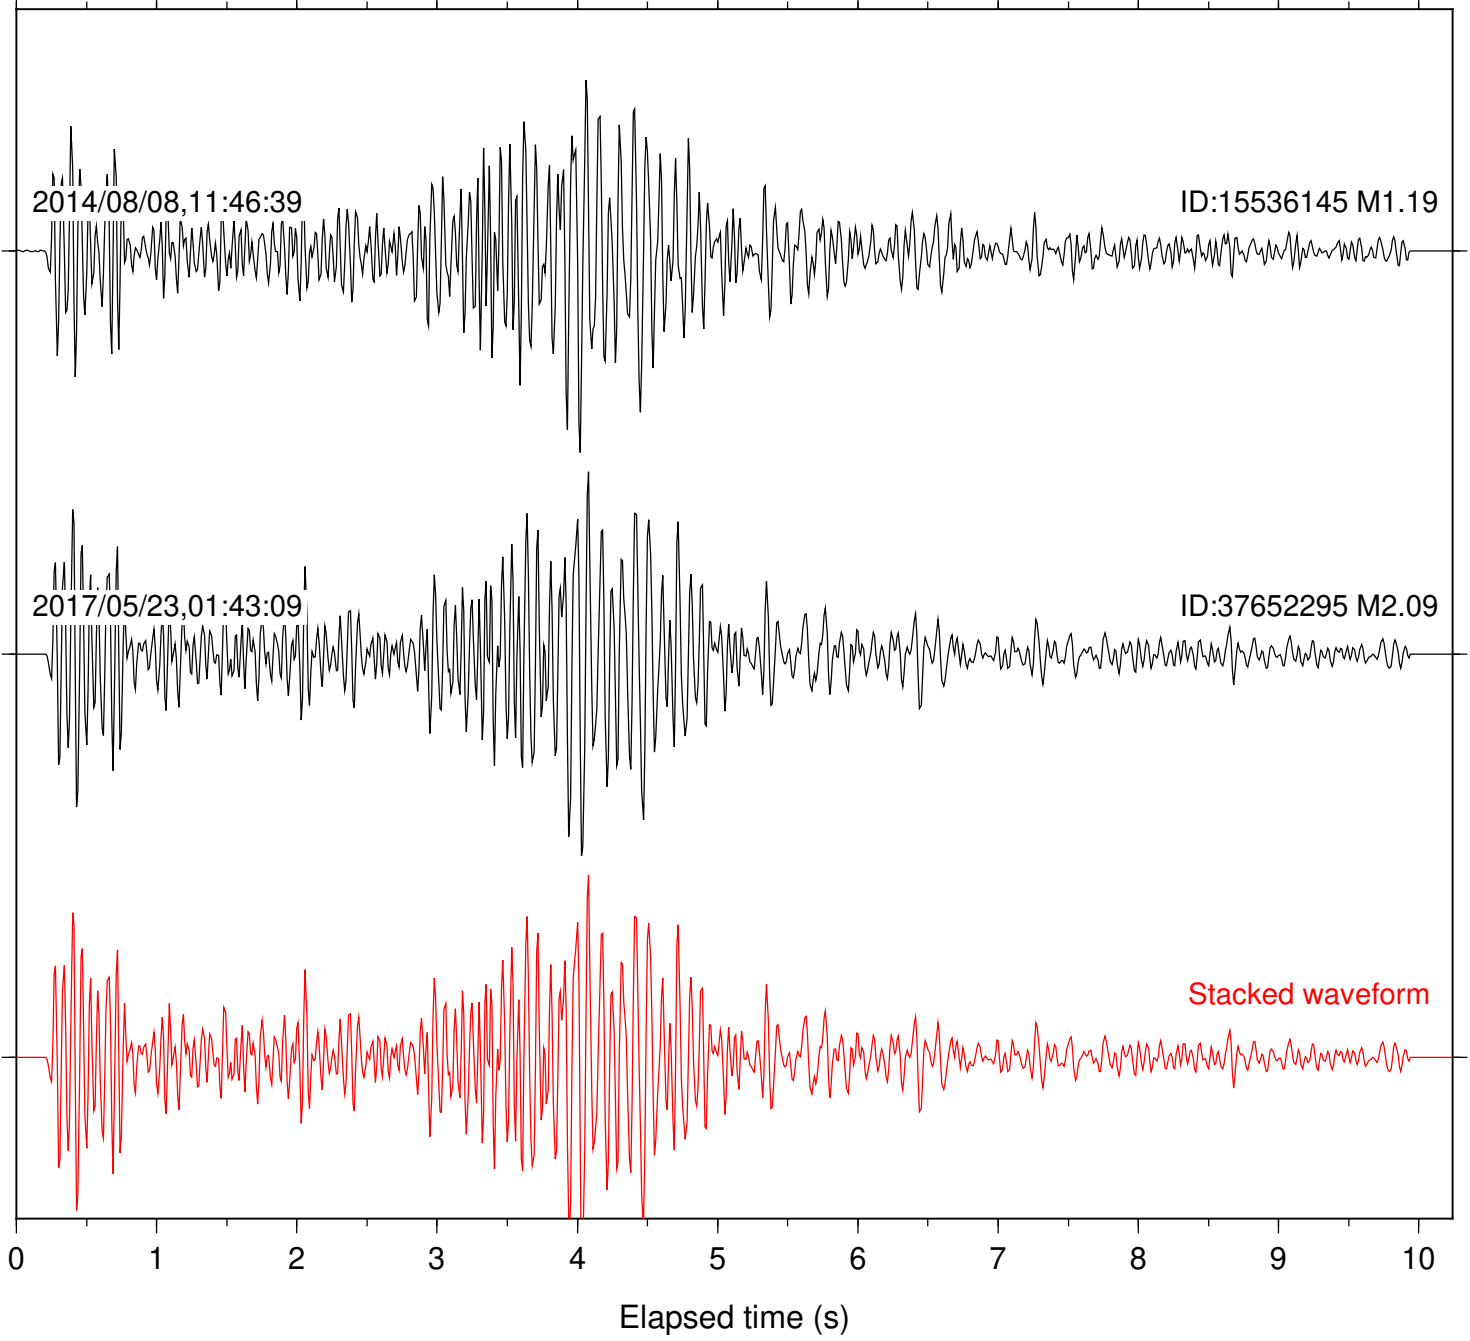

Station: B088 Com: EHZ

Focal depth: 17.13 km

Station: B093 Com: EHZ

Focal depth: 17.13 km

2014/08/08,11:46:39

ID:15536145 M1.19

2017/05/23,01:43:09

ID:37652295 M2.09

Stacked waveform

0 1 2 3 4 5 6 7 8 9 10
Elapsed time (s)

Station: B946 Com: EHZ

Focal depth: 17.13 km

0 1 2 3 4 5 6 7 8 9 10

Elapsed time (s)

Station: CRY Com: HHZ

Focal depth: 17.14 km

Station: DGR Com: HHZ

Focal depth: 17.14 km

Station: KNW Com: HHZ

Focal depth: 17.14 km

2017/05/23,01:43:09

ID:37652295 M2.09

2017/05/23,17:55:25

ID:37653015 M1.40