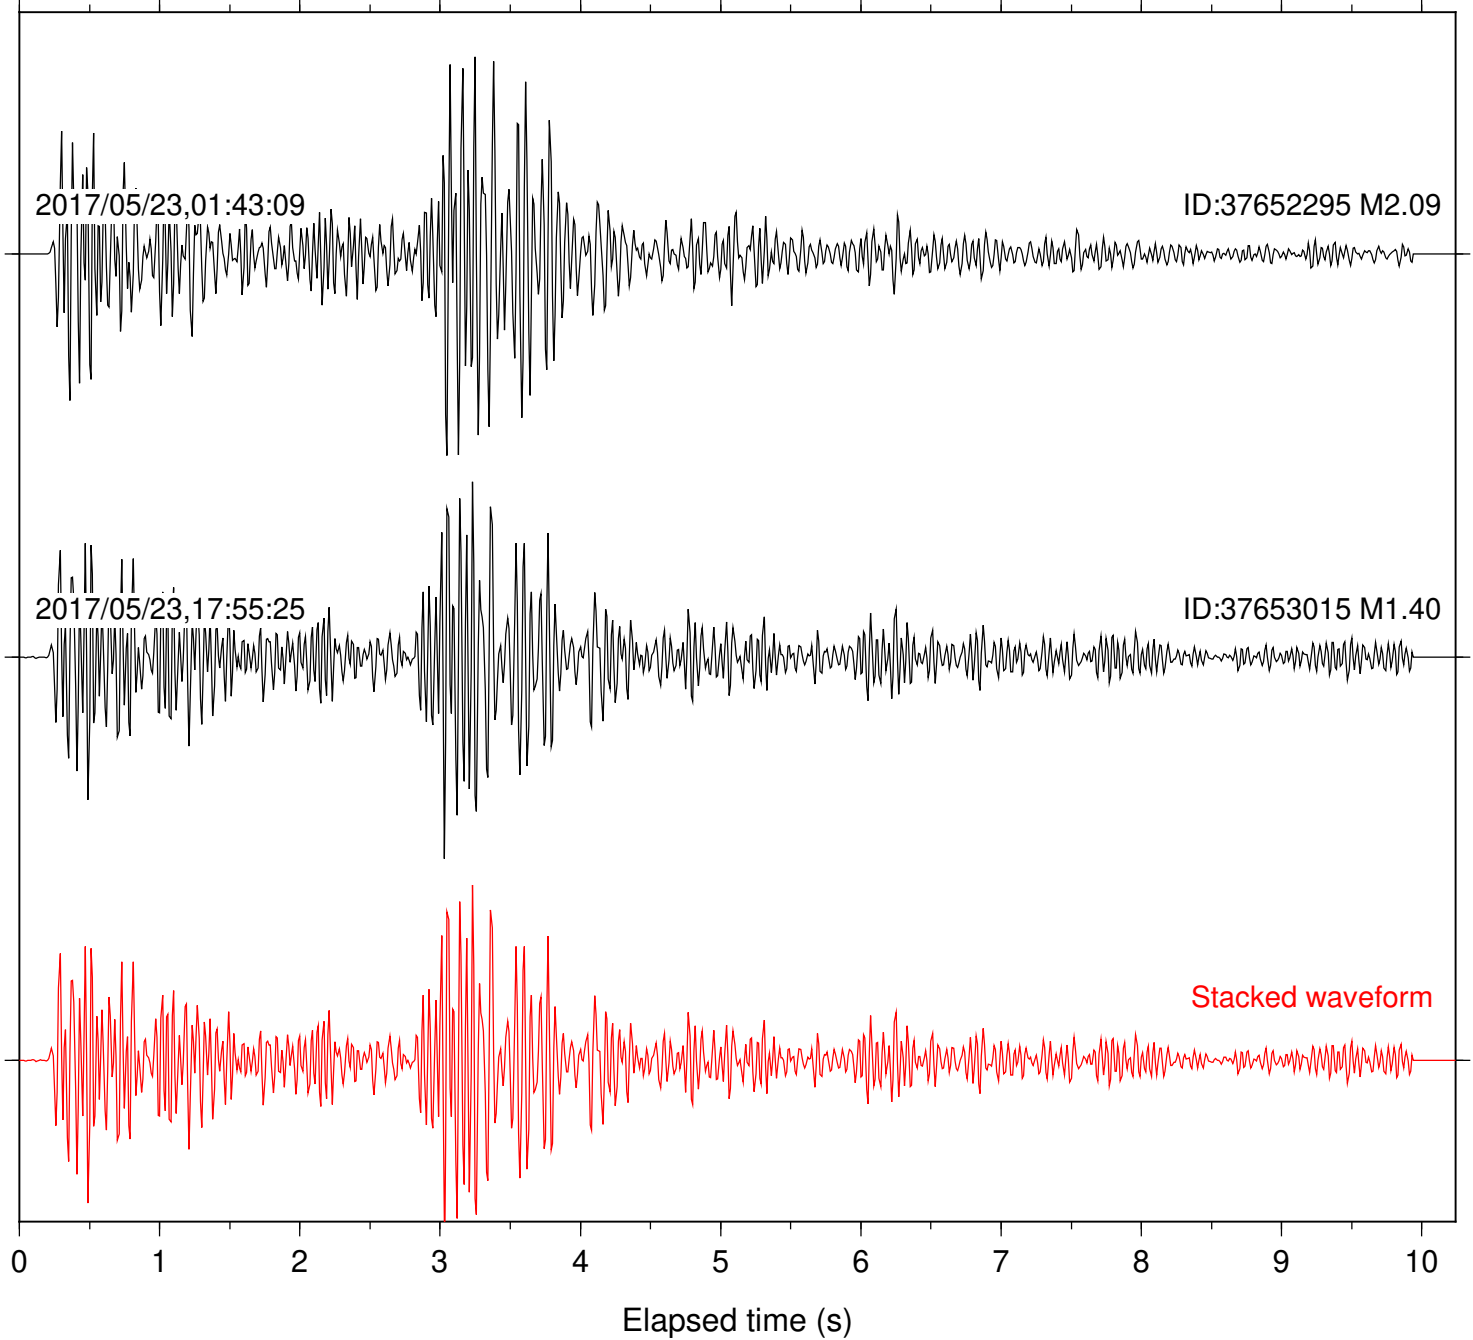

Station: B088 Com: EHZ

Focal depth: 17.13 km

Station: B093 Com: EHZ

Focal depth: 17.13 km

2014/08/08,11:46:39

ID:15536145 M1.19

2017/05/23,01:43:09

ID:37652295 M2.09

Stacked waveform

0 1 2 3 4 5 6 7 8 9 10
Elapsed time (s)

Station: B946 Com: EHZ

Focal depth: 17.13 km

0 1 2 3 4 5 6 7 8 9 10

Elapsed time (s)

Station: CRY Com: HHZ

Focal depth: 17.14 km

Station: DGR Com: HHZ

Focal depth: 17.14 km

Station: KNW Com: HHZ

Focal depth: 17.14 km

2017/05/23,01:43:09

ID:37652295 M2.09

2017/05/23,17:55:25

ID:37653015 M1.40