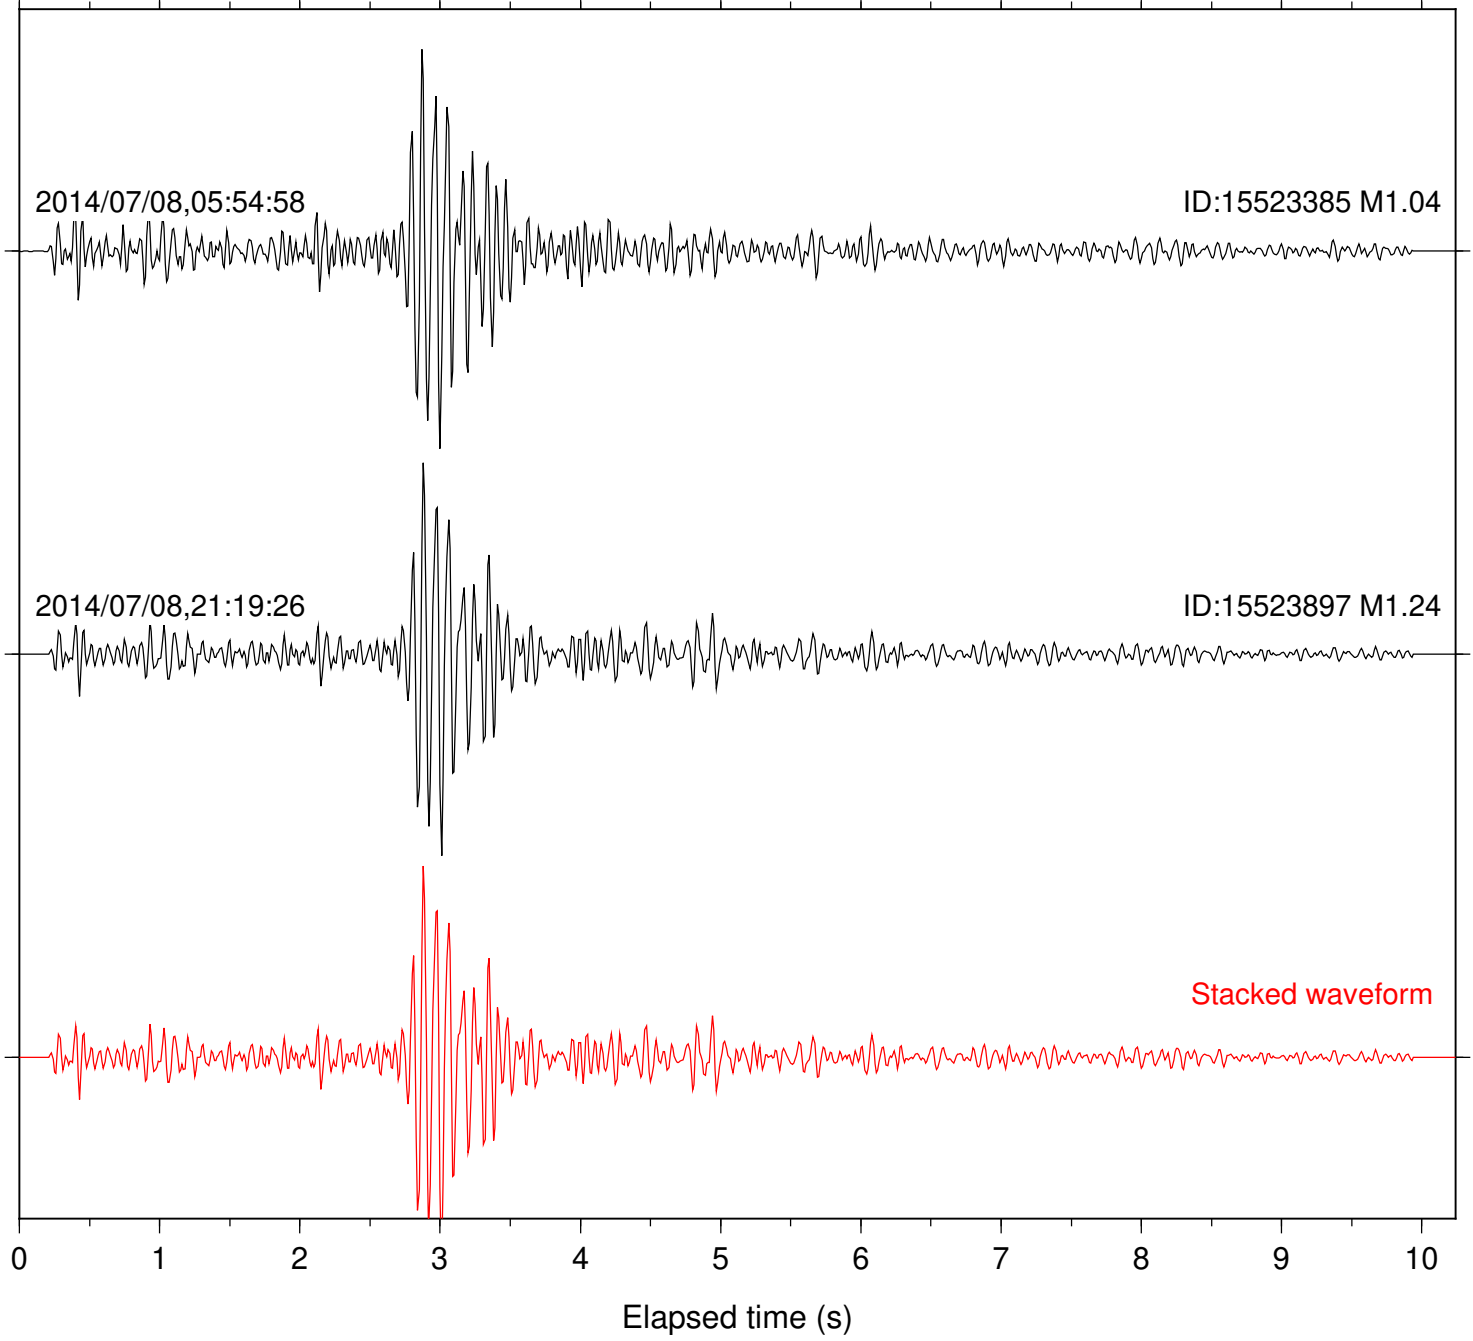

Station: B084 Com: EHZ

Focal depth: 13.14 km

Station: PFO Com: HHZ

Focal depth: 13.17 km

Station: PMD Com: HHZ

Focal depth: 13.17 km