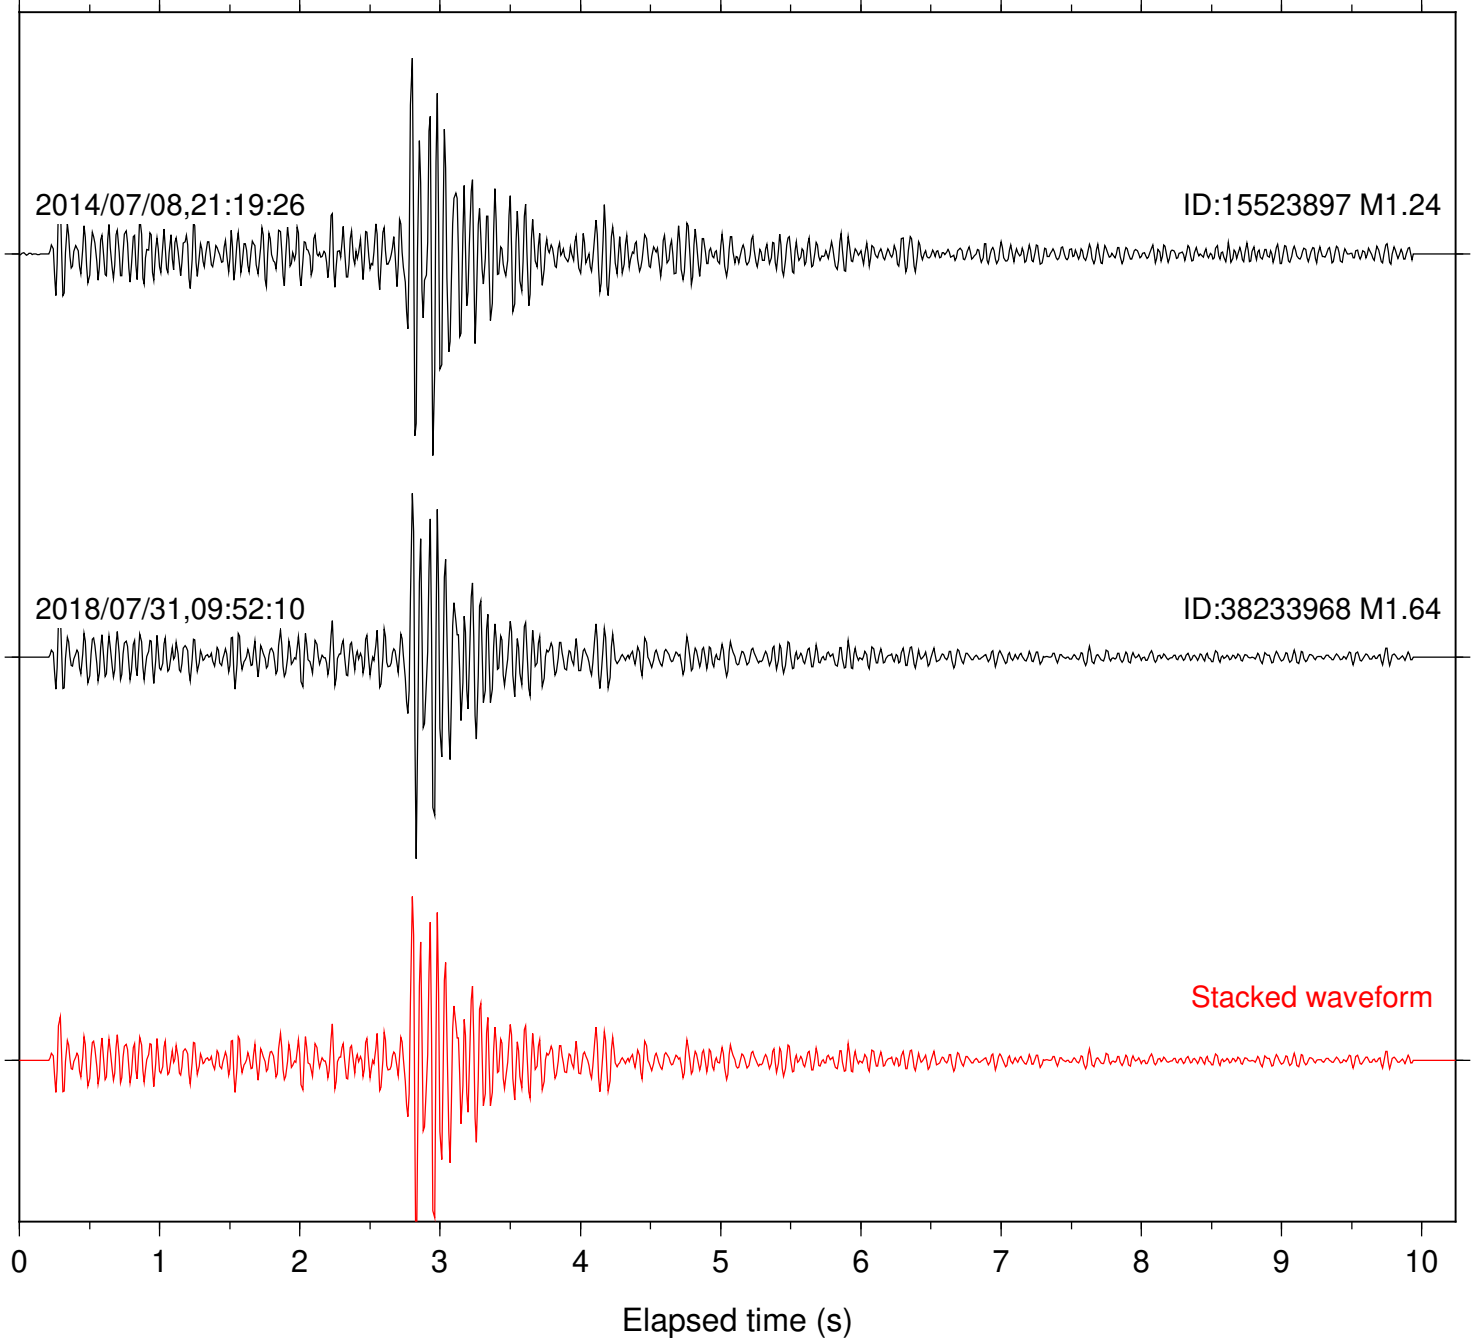

Station: B084 Com: EHZ

Focal depth: 13.14 km

Station: PFO Com: HHZ

Focal depth: 13.17 km

Station: PMD Com: HHZ

Focal depth: 13.17 km