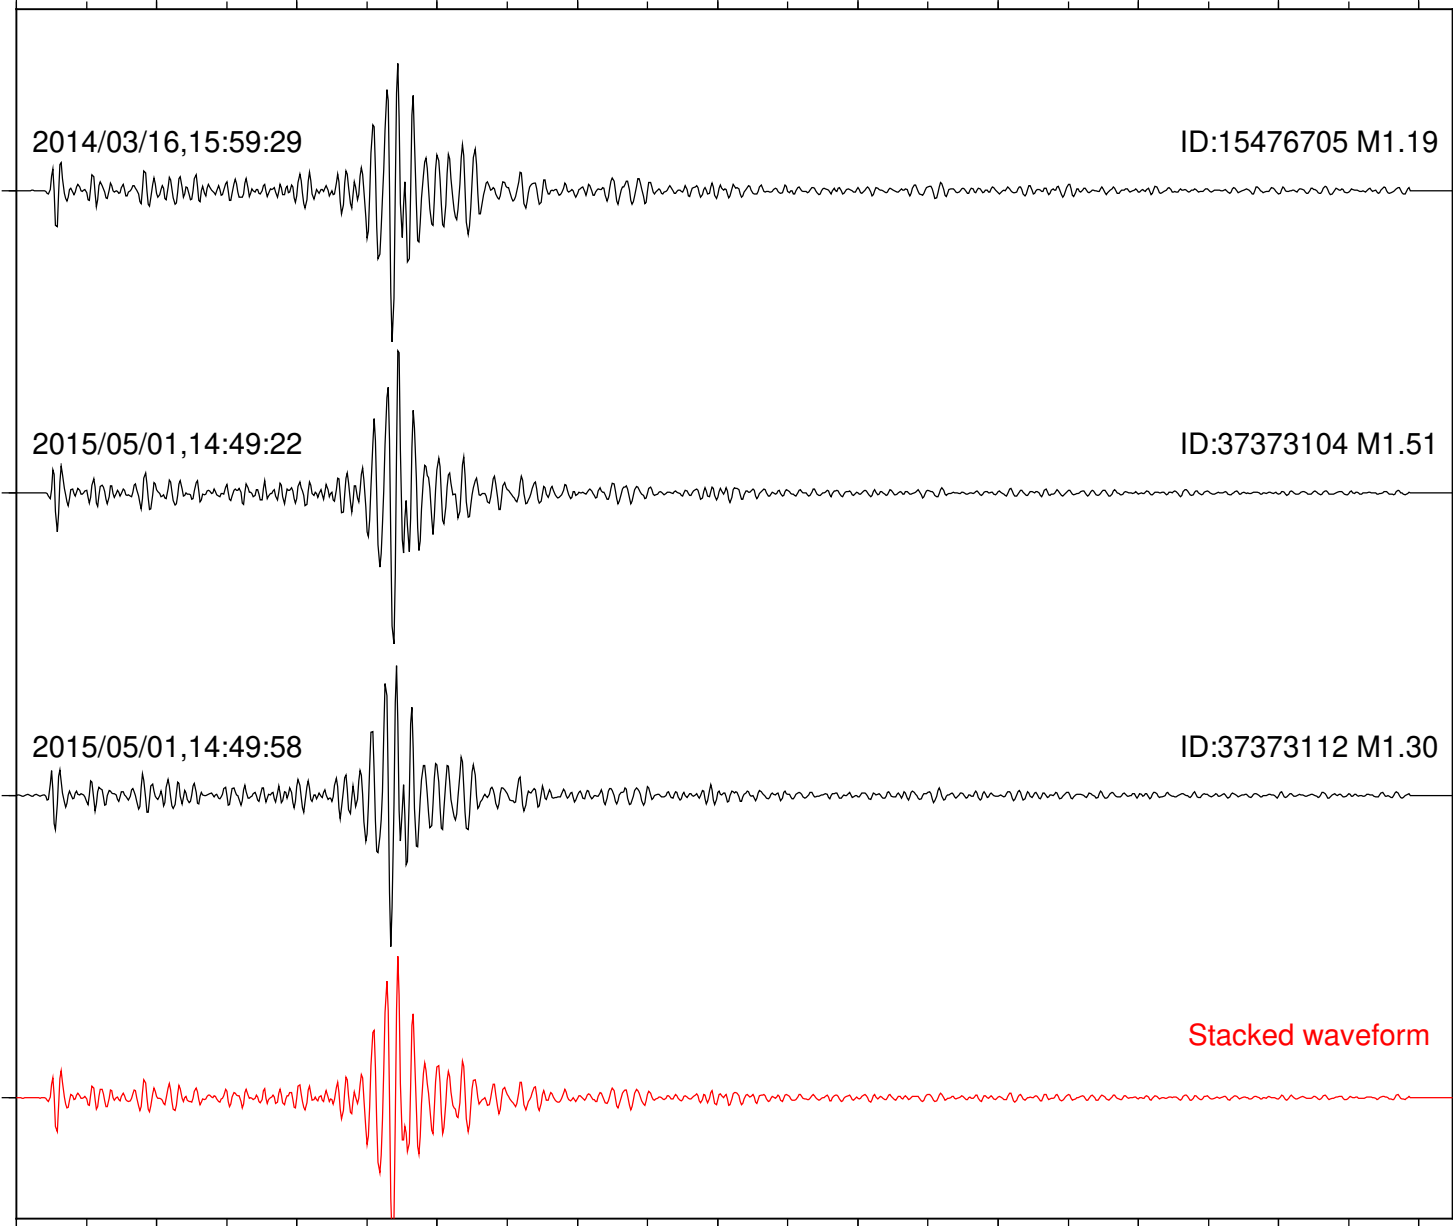

Station: B084 Com: EHZ

Focal depth: 14.18 km

2014/03/16,15:59:29

ID:15476705 M1.19

2015/05/01,14:49:22

ID:37373104 M1.51

2015/05/01,14:49:58

ID:37373112 M1.30

Stacked waveform

0 1 2 3 4 5 6 7 8 9 10

Elapsed time (s)

Station: PFO Com: HHZ

Focal depth: 14.18 km

Station: PMD Com: HHZ

Focal depth: 14.18 km