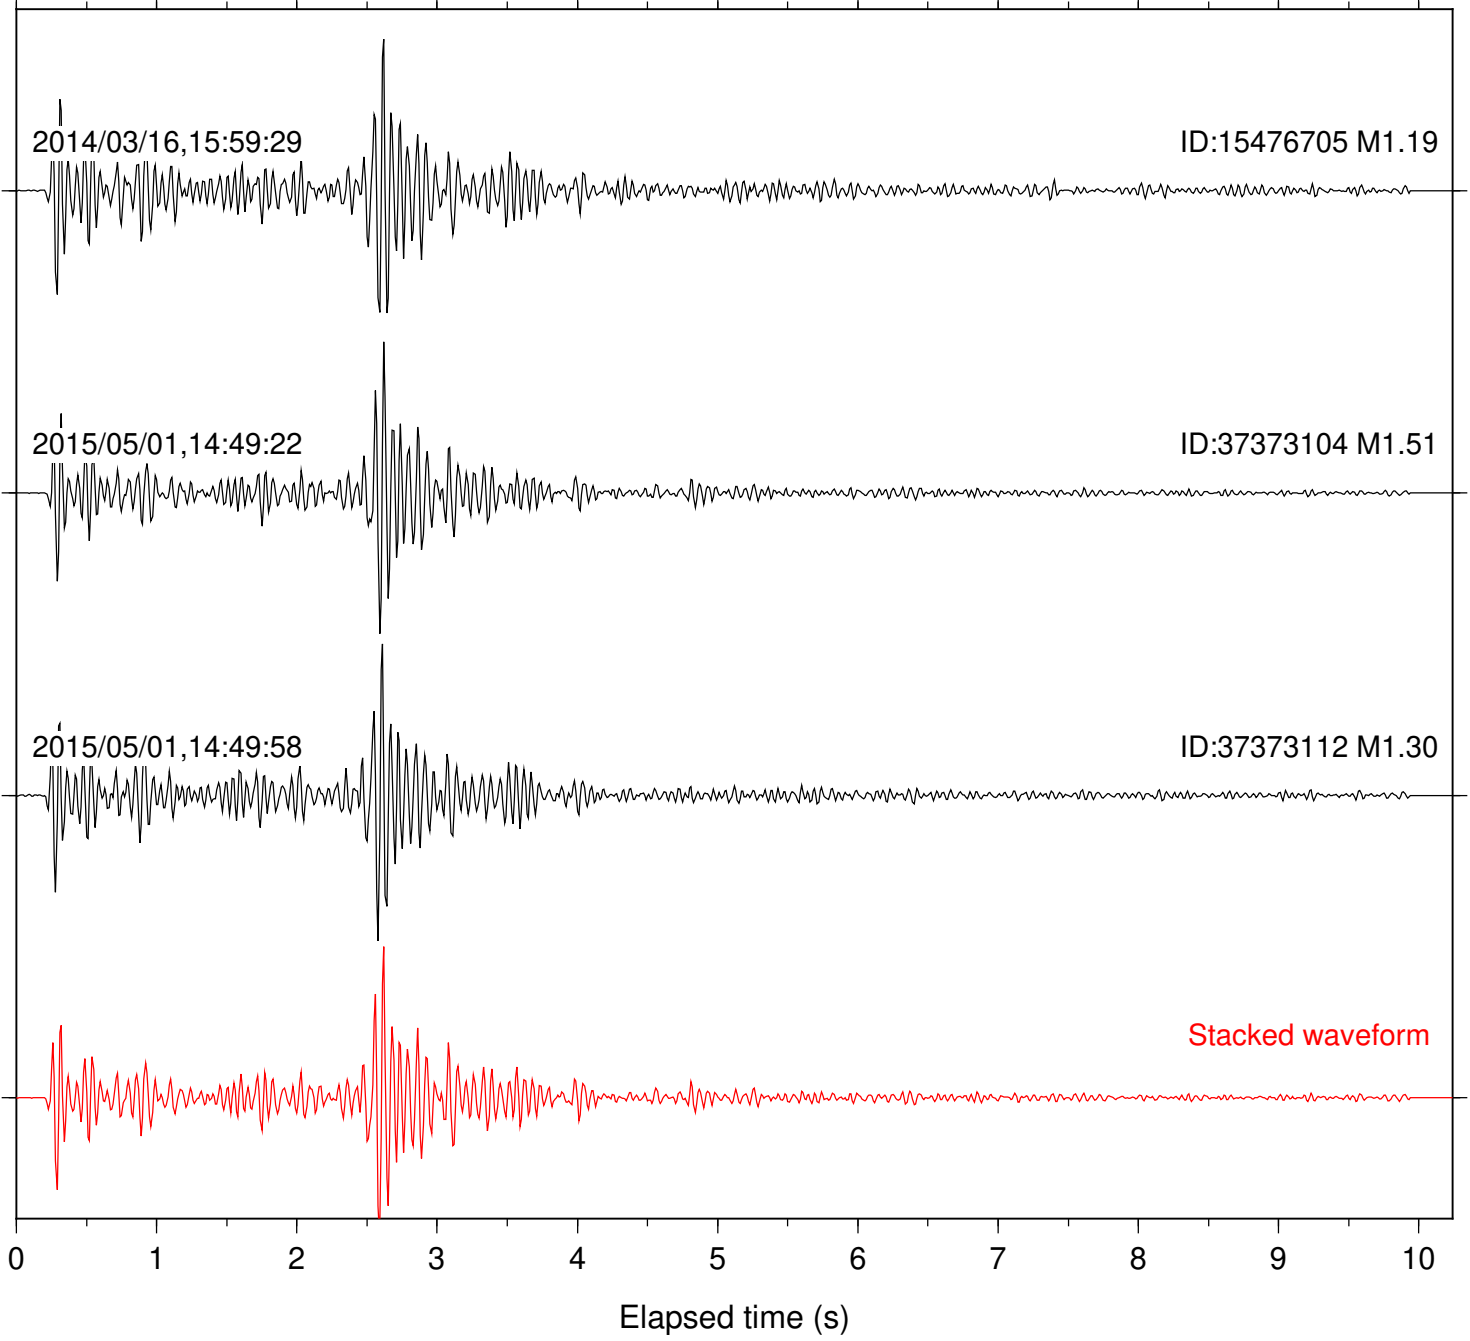

Station: B084 Com: EHZ

Focal depth: 14.18 km

2014/03/16,15:59:29

ID:15476705 M1.19

2015/05/01,14:49:22

ID:37373104 M1.51

2015/05/01,14:49:58

ID:37373112 M1.30

Stacked waveform

0 1 2 3 4 5 6 7 8 9 10

Elapsed time (s)

Station: PFO Com: HHZ

Focal depth: 14.18 km

Station: PMD Com: HHZ

Focal depth: 14.18 km