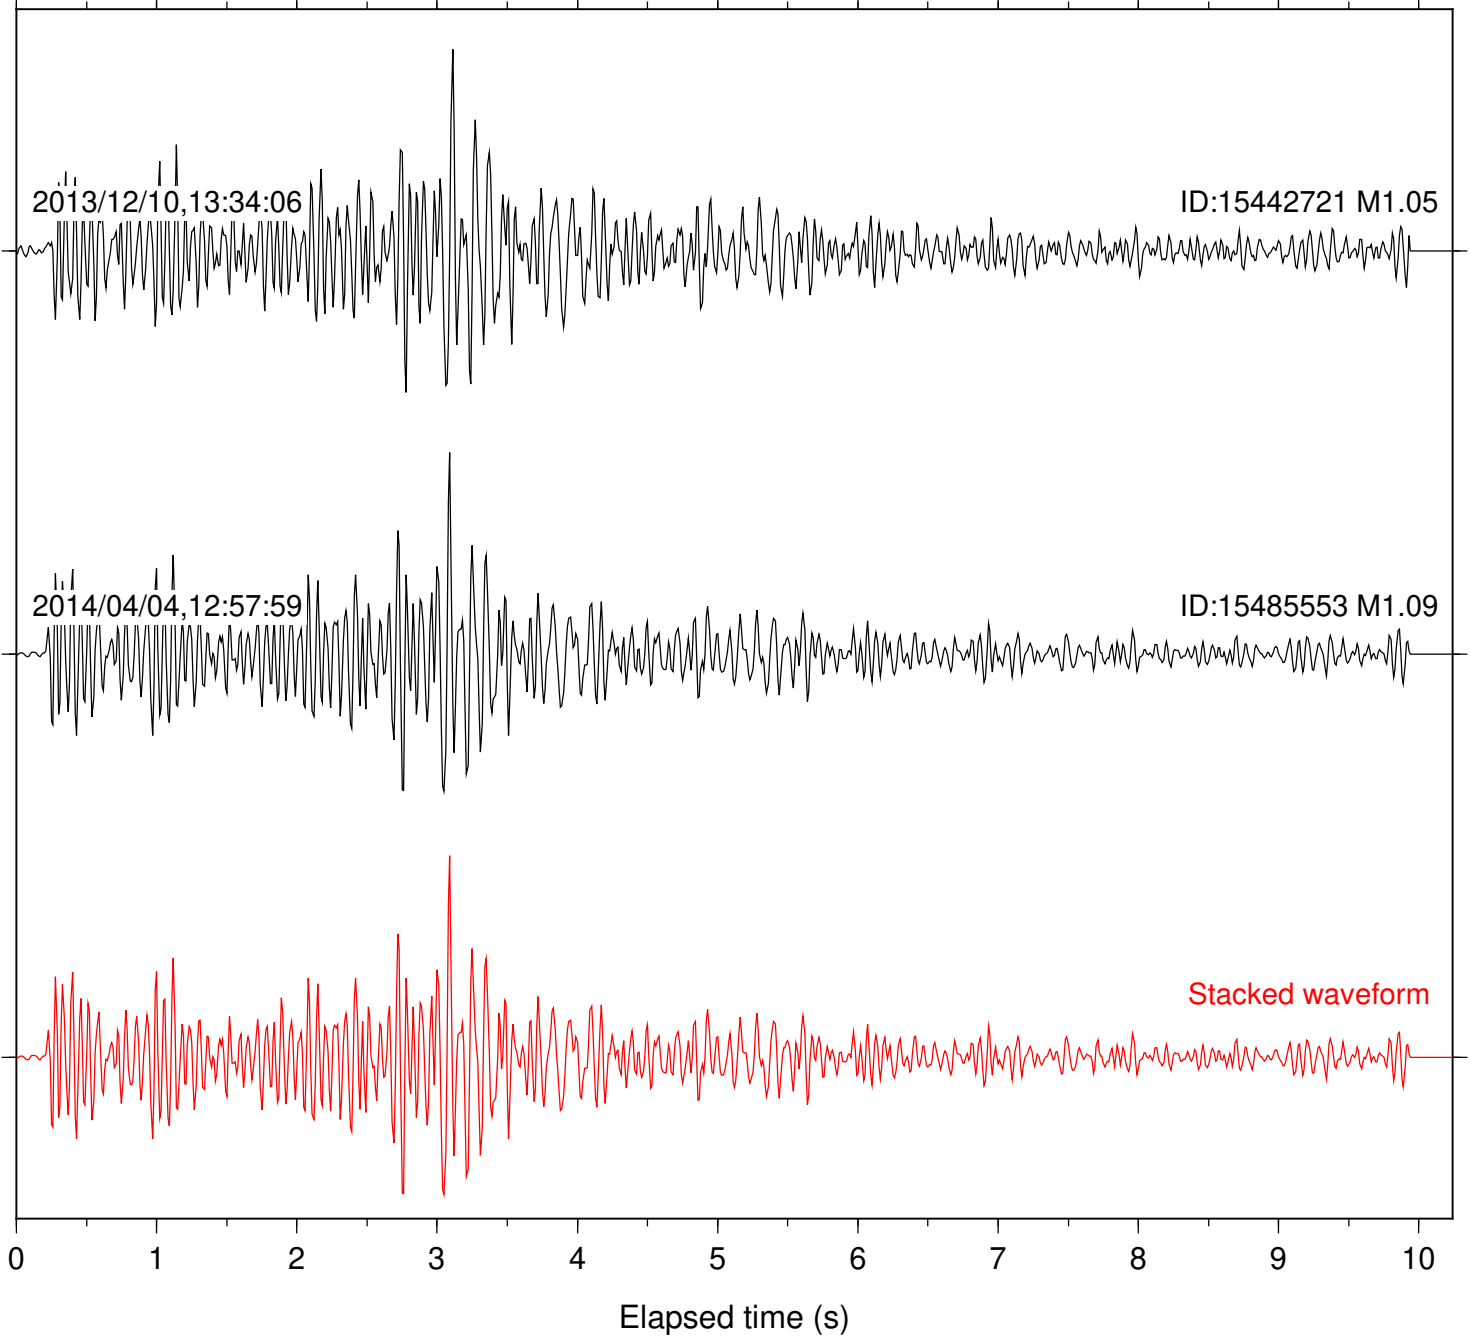

Station: B087 Com: EHZ

Focal depth: 11.75 km

Station: B088 Com: EHZ

Focal depth: 11.75 km

Station: B946 Com: EHZ

Focal depth: 11.75 km

Station: FRD Com: HHZ

Focal depth: 11.75 km