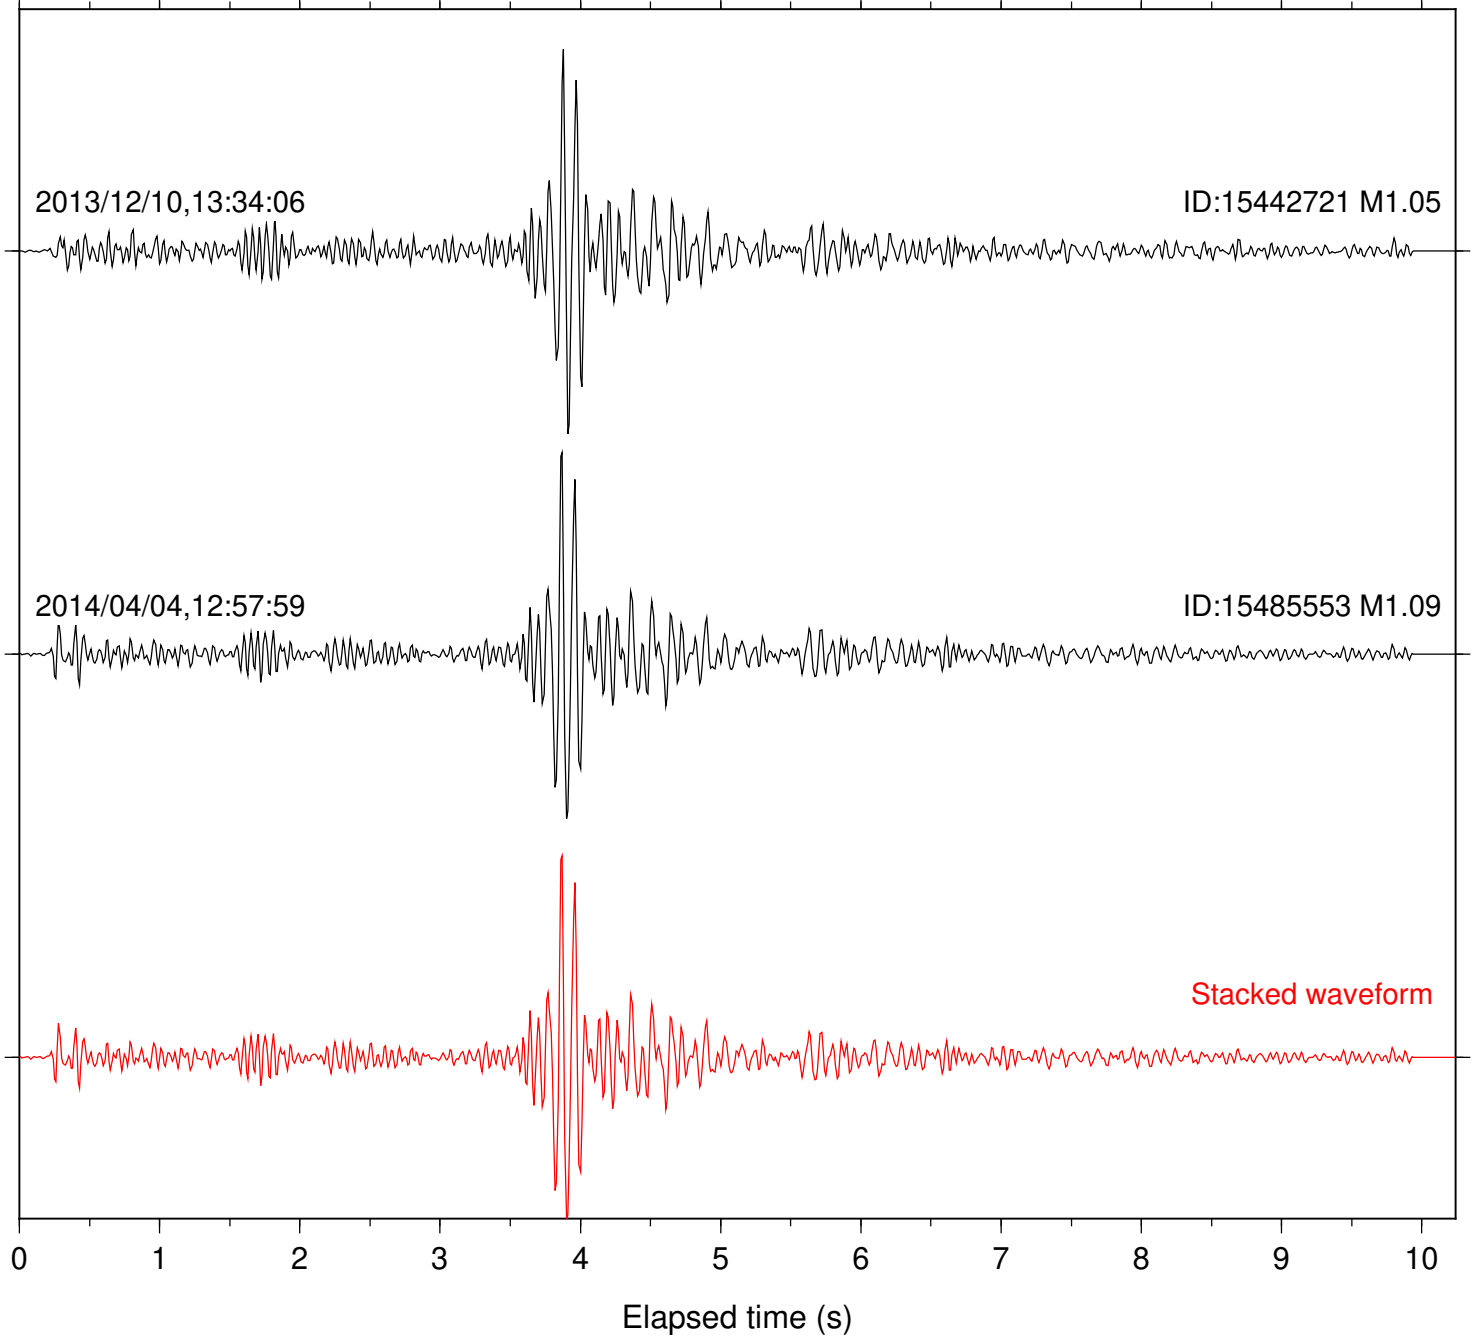

Station: B087 Com: EHZ

Focal depth: 11.75 km

Station: B088 Com: EHZ

Focal depth: 11.75 km

Station: B946 Com: EHZ

Focal depth: 11.75 km

Station: FRD Com: HHZ

Focal depth: 11.75 km