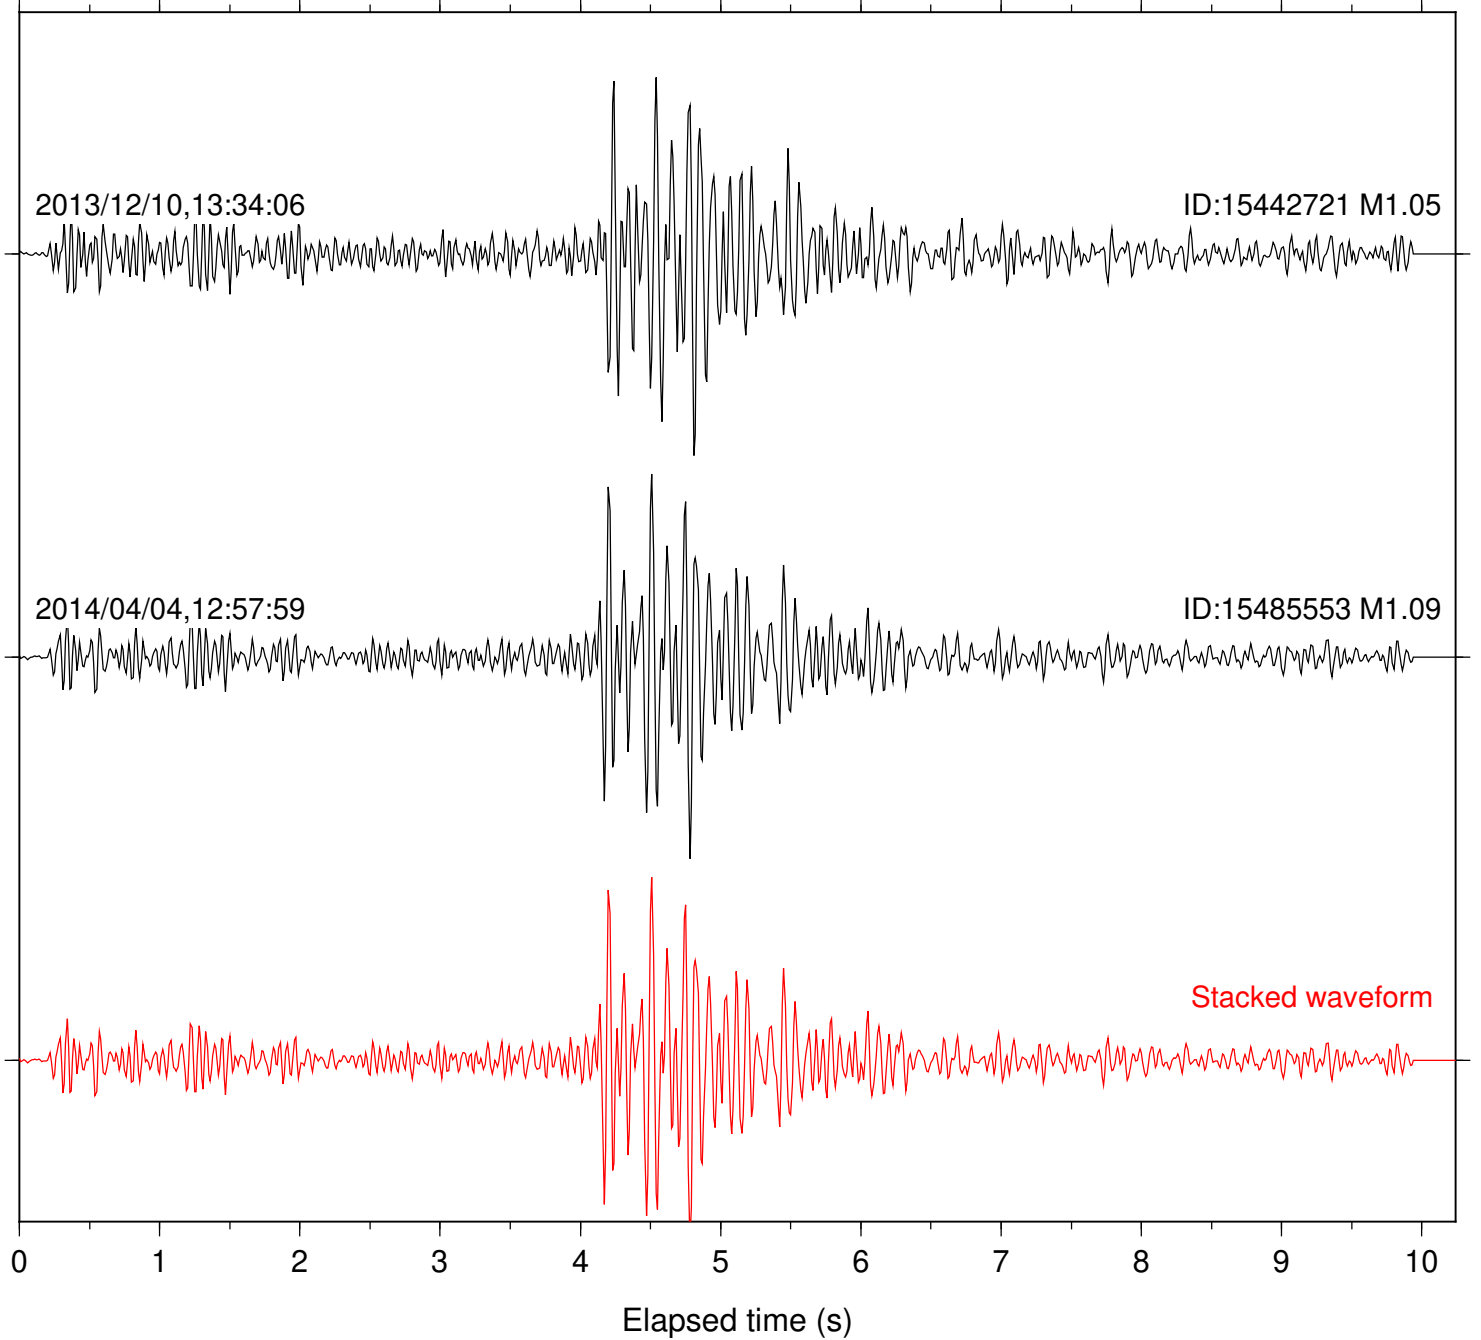

Station: B087 Com: EHZ

Focal depth: 11.75 km

Station: B088 Com: EHZ

Focal depth: 11.75 km

Station: B946 Com: EHZ

Focal depth: 11.75 km

Station: FRD Com: HHZ

Focal depth: 11.75 km