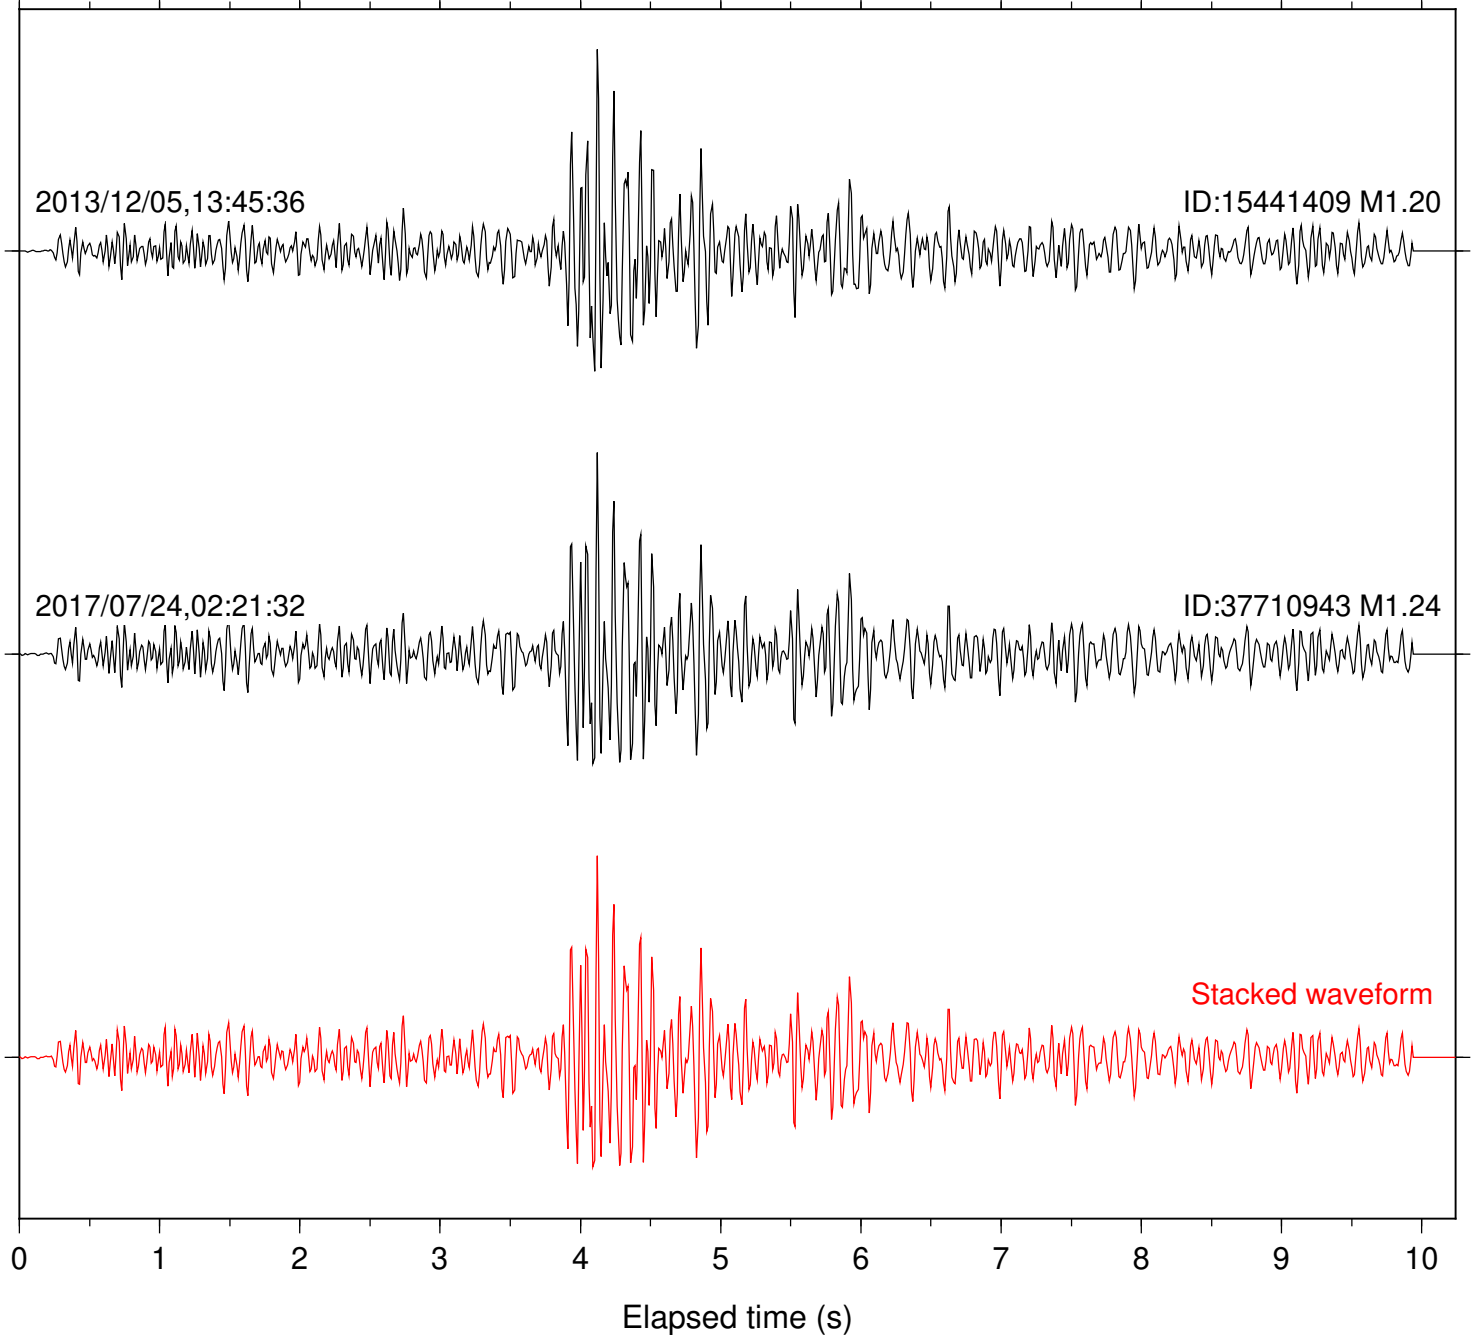

Station: B081 Com: EHZ

Focal depth: 17.84 km

Station: B082 Com: EHZ

Focal depth: 17.84 km

Station: B084 Com: EHZ

Focal depth: 17.84 km

Station: B086 Com: EHZ

Focal depth: 17.84 km

Station: B087 Com: EHZ

Focal depth: 17.84 km

Station: B088 Com: EHZ

Focal depth: 17.84 km

Station: B093 Com: EHZ

Focal depth: 17.84 km

Station: B946 Com: EHZ

Focal depth: 17.84 km

Station: FRD Com: HHZ

Focal depth: 17.84 km

Station: PFO Com: HHZ

Focal depth: 17.84 km