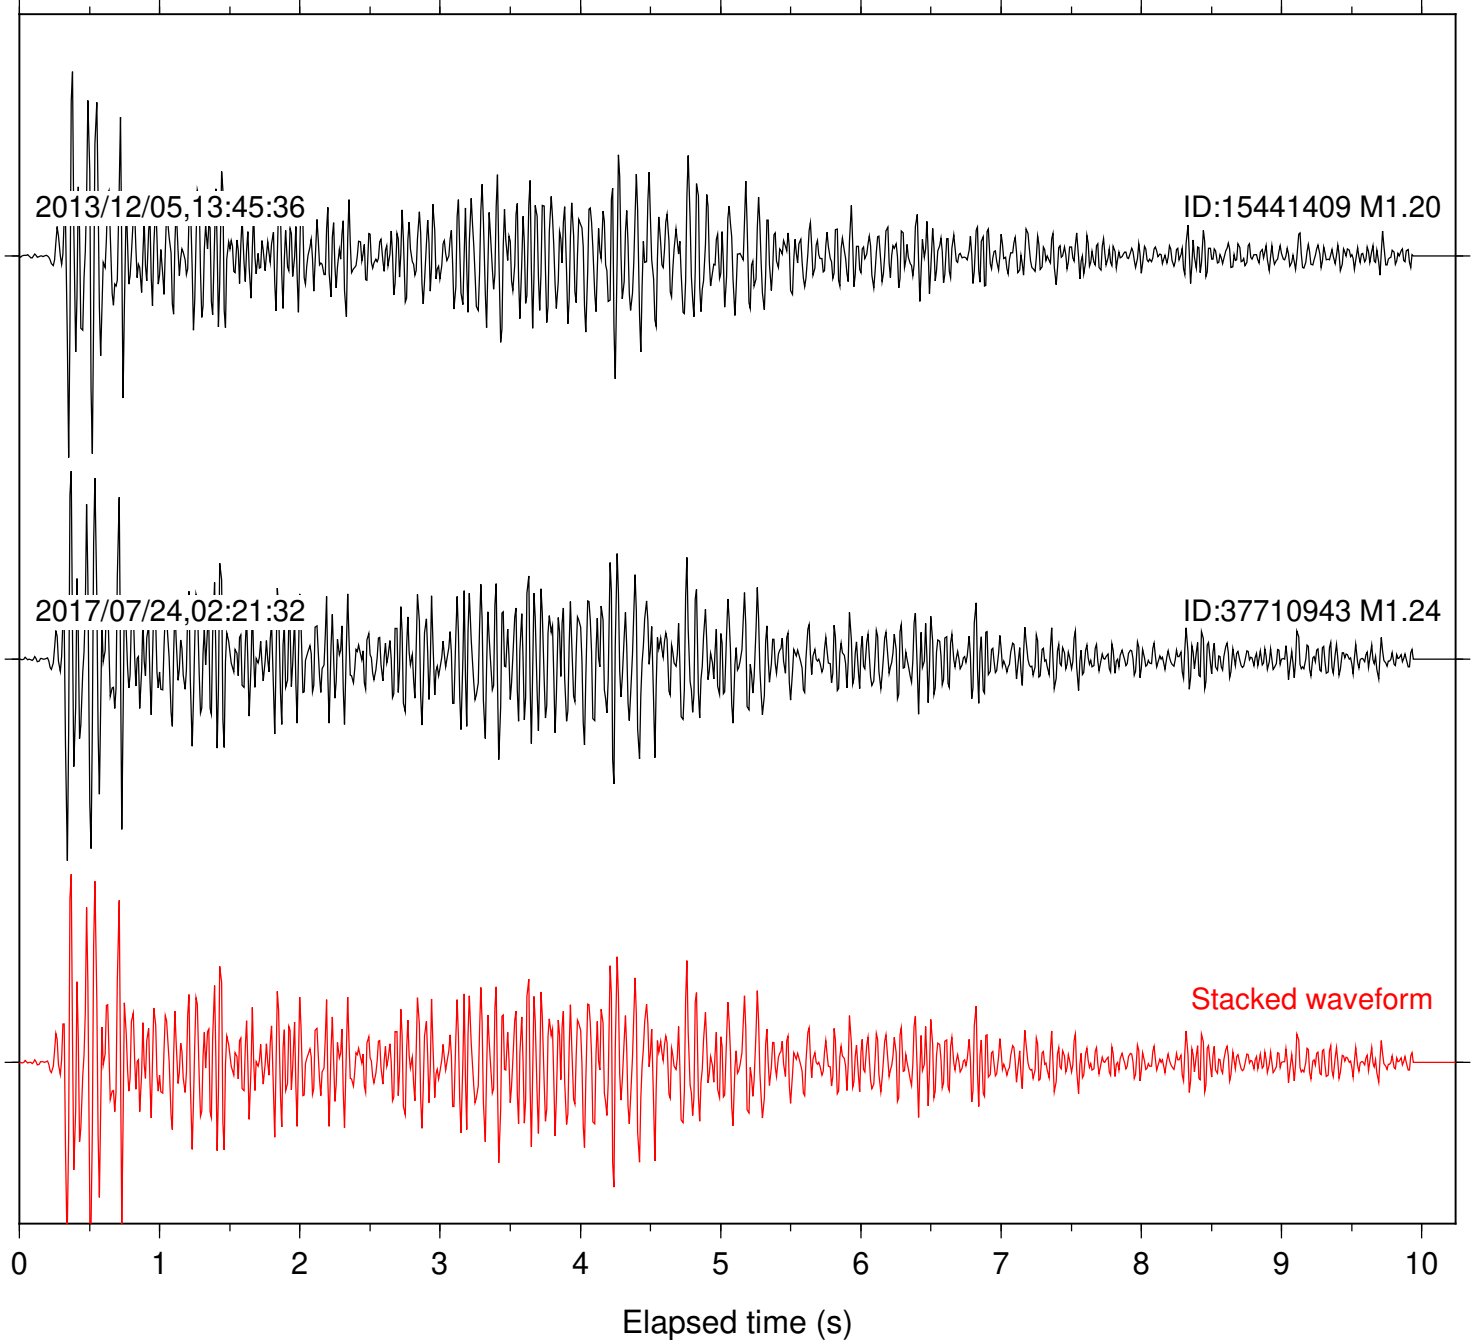

Station: B081 Com: EHZ

Focal depth: 17.84 km

Station: B082 Com: EHZ

Focal depth: 17.84 km

Station: B084 Com: EHZ

Focal depth: 17.84 km

Station: B086 Com: EHZ

Focal depth: 17.84 km

Station: B087 Com: EHZ

Focal depth: 17.84 km

Station: B088 Com: EHZ

Focal depth: 17.84 km

Station: B093 Com: EHZ

Focal depth: 17.84 km

Station: B946 Com: EHZ

Focal depth: 17.84 km

Station: FRD Com: HHZ

Focal depth: 17.84 km

Station: PFO Com: HHZ

Focal depth: 17.84 km