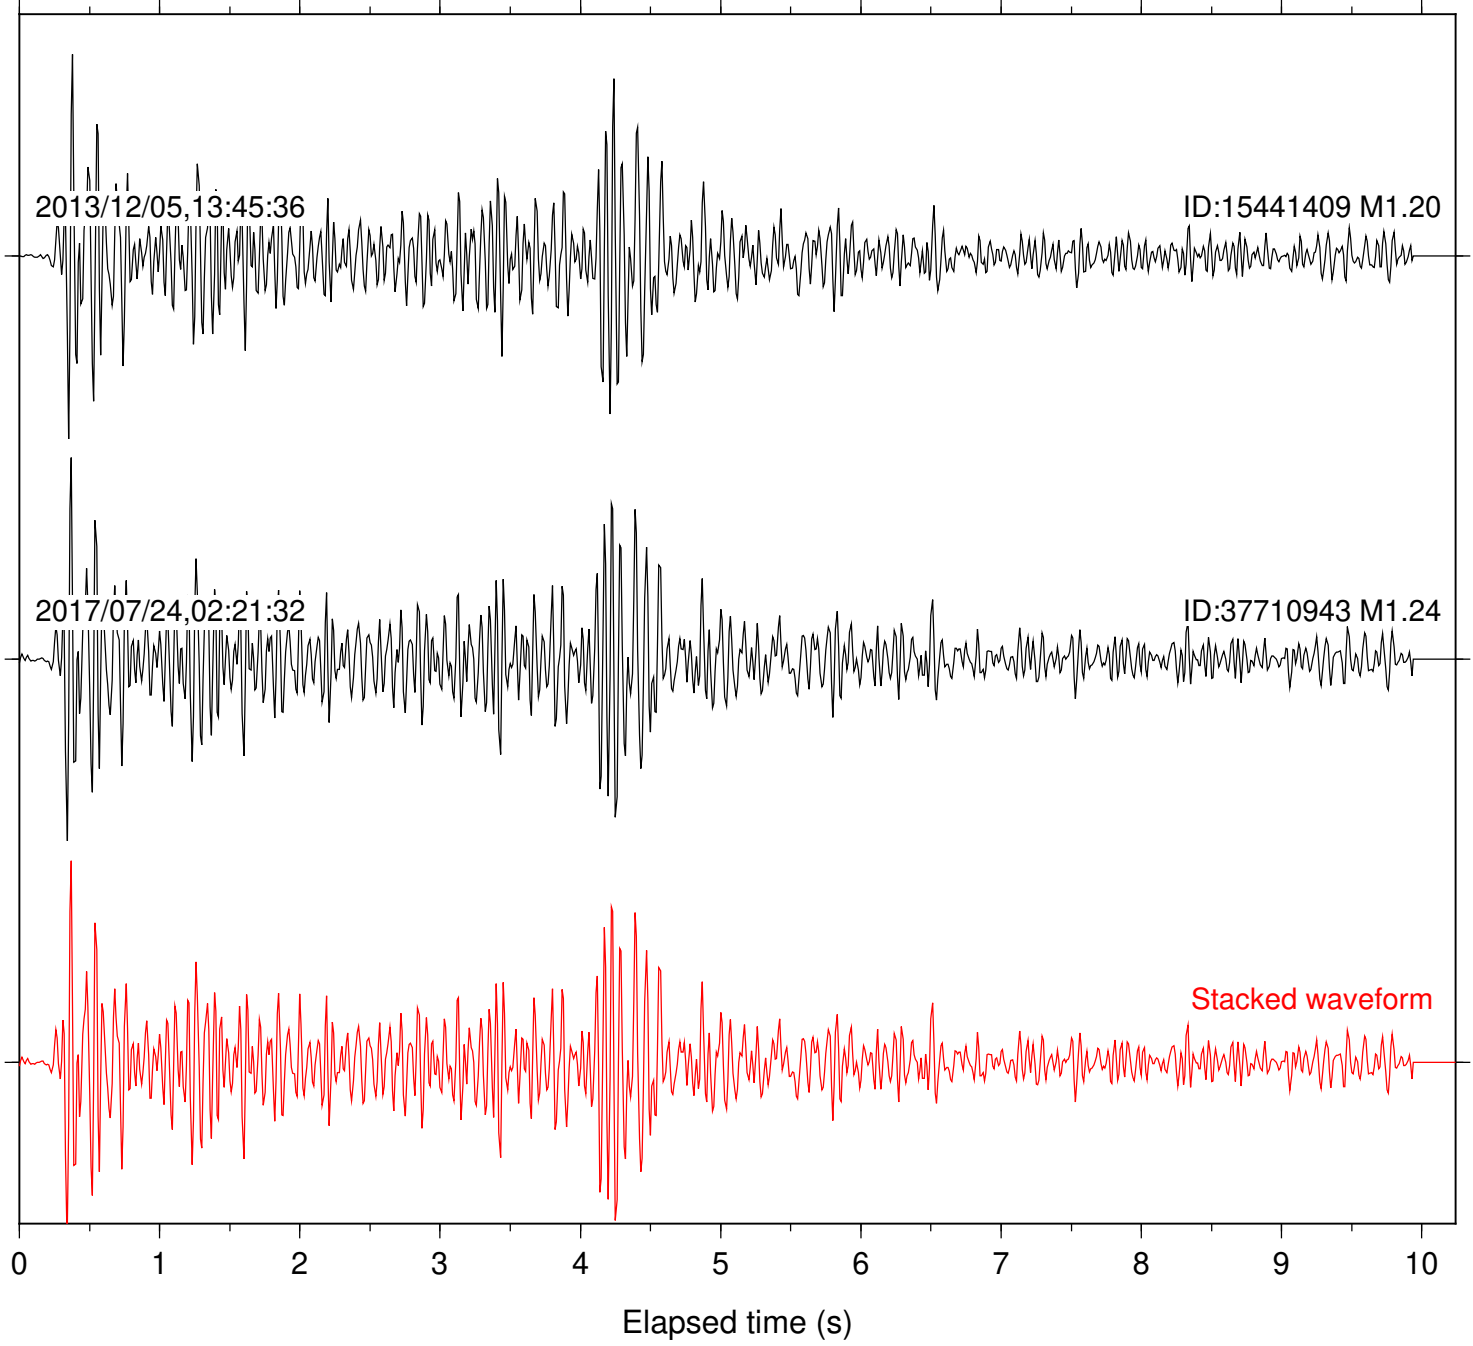

Station: B081 Com: EHZ

Focal depth: 17.84 km

Station: B082 Com: EHZ

Focal depth: 17.84 km

Station: B084 Com: EHZ

Focal depth: 17.84 km

Station: B086 Com: EHZ

Focal depth: 17.84 km

Station: B087 Com: EHZ

Focal depth: 17.84 km

Station: B088 Com: EHZ

Focal depth: 17.84 km

Station: B093 Com: EHZ

Focal depth: 17.84 km

Station: B946 Com: EHZ

Focal depth: 17.84 km

Station: FRD Com: HHZ

Focal depth: 17.84 km

Station: PFO Com: HHZ

Focal depth: 17.84 km