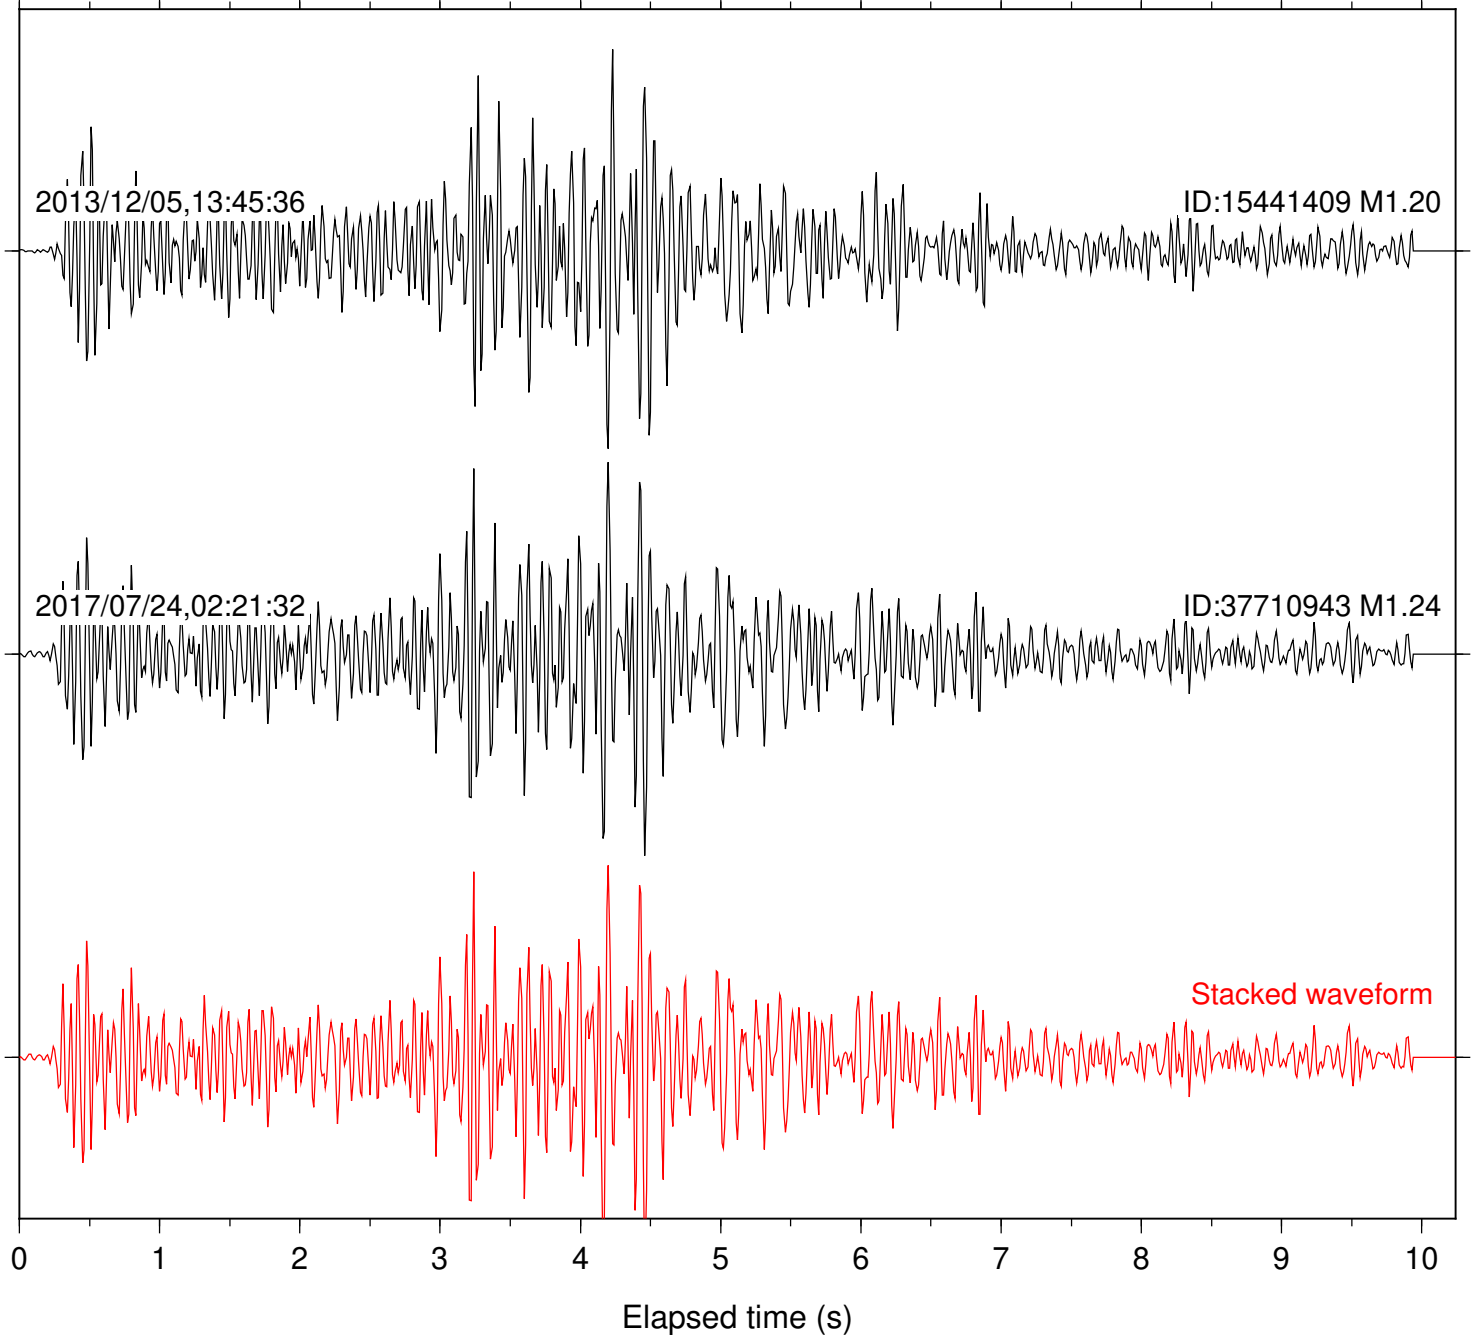

Station: B081 Com: EHZ

Focal depth: 17.84 km

Station: B082 Com: EHZ

Focal depth: 17.84 km

Station: B084 Com: EHZ

Focal depth: 17.84 km

Station: B086 Com: EHZ

Focal depth: 17.84 km

Station: B087 Com: EHZ

Focal depth: 17.84 km

Station: B088 Com: EHZ

Focal depth: 17.84 km

Station: B093 Com: EHZ

Focal depth: 17.84 km

Station: B946 Com: EHZ

Focal depth: 17.84 km

Station: FRD Com: HHZ

Focal depth: 17.84 km

Station: PFO Com: HHZ

Focal depth: 17.84 km