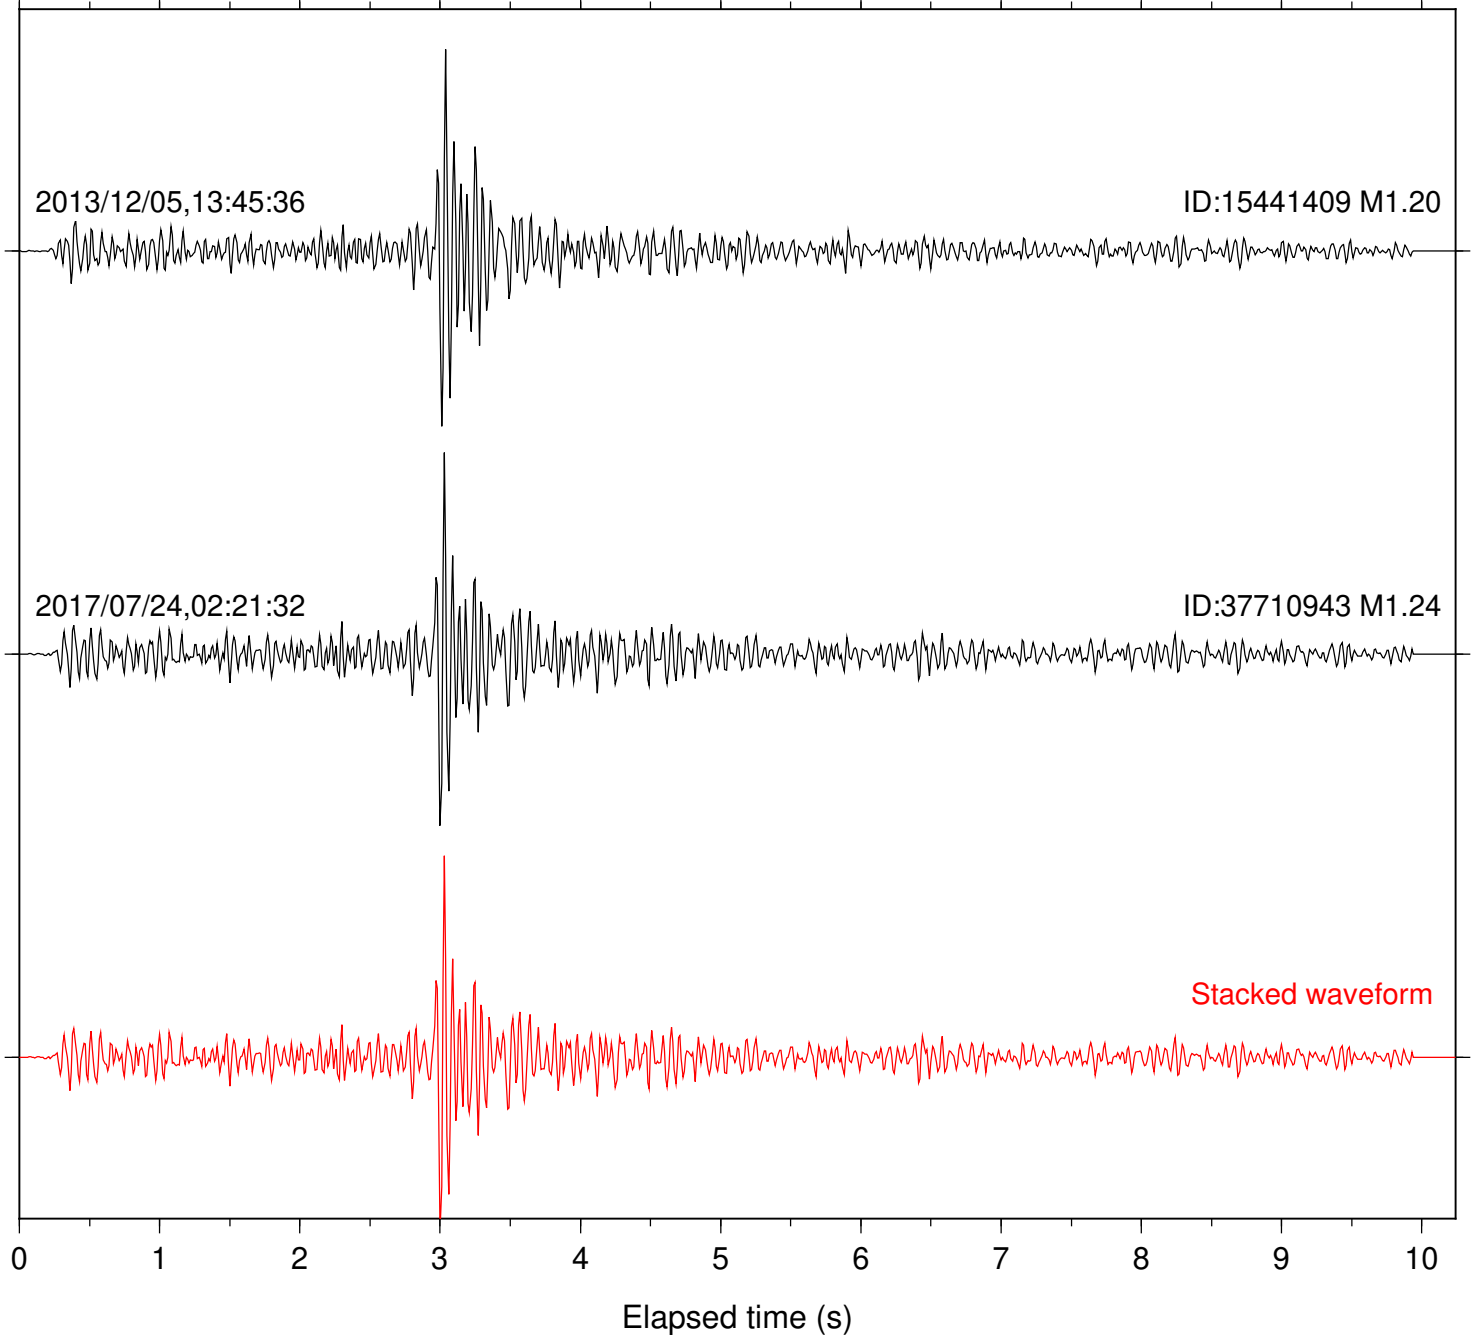

Station: B081 Com: EHZ

Focal depth: 17.84 km

Station: B082 Com: EHZ

Focal depth: 17.84 km

Station: B084 Com: EHZ

Focal depth: 17.84 km

Station: B086 Com: EHZ

Focal depth: 17.84 km

Station: B087 Com: EHZ

Focal depth: 17.84 km

Station: B088 Com: EHZ

Focal depth: 17.84 km

Station: B093 Com: EHZ

Focal depth: 17.84 km

Station: B946 Com: EHZ

Focal depth: 17.84 km

Station: FRD Com: HHZ

Focal depth: 17.84 km

Station: PFO Com: HHZ

Focal depth: 17.84 km