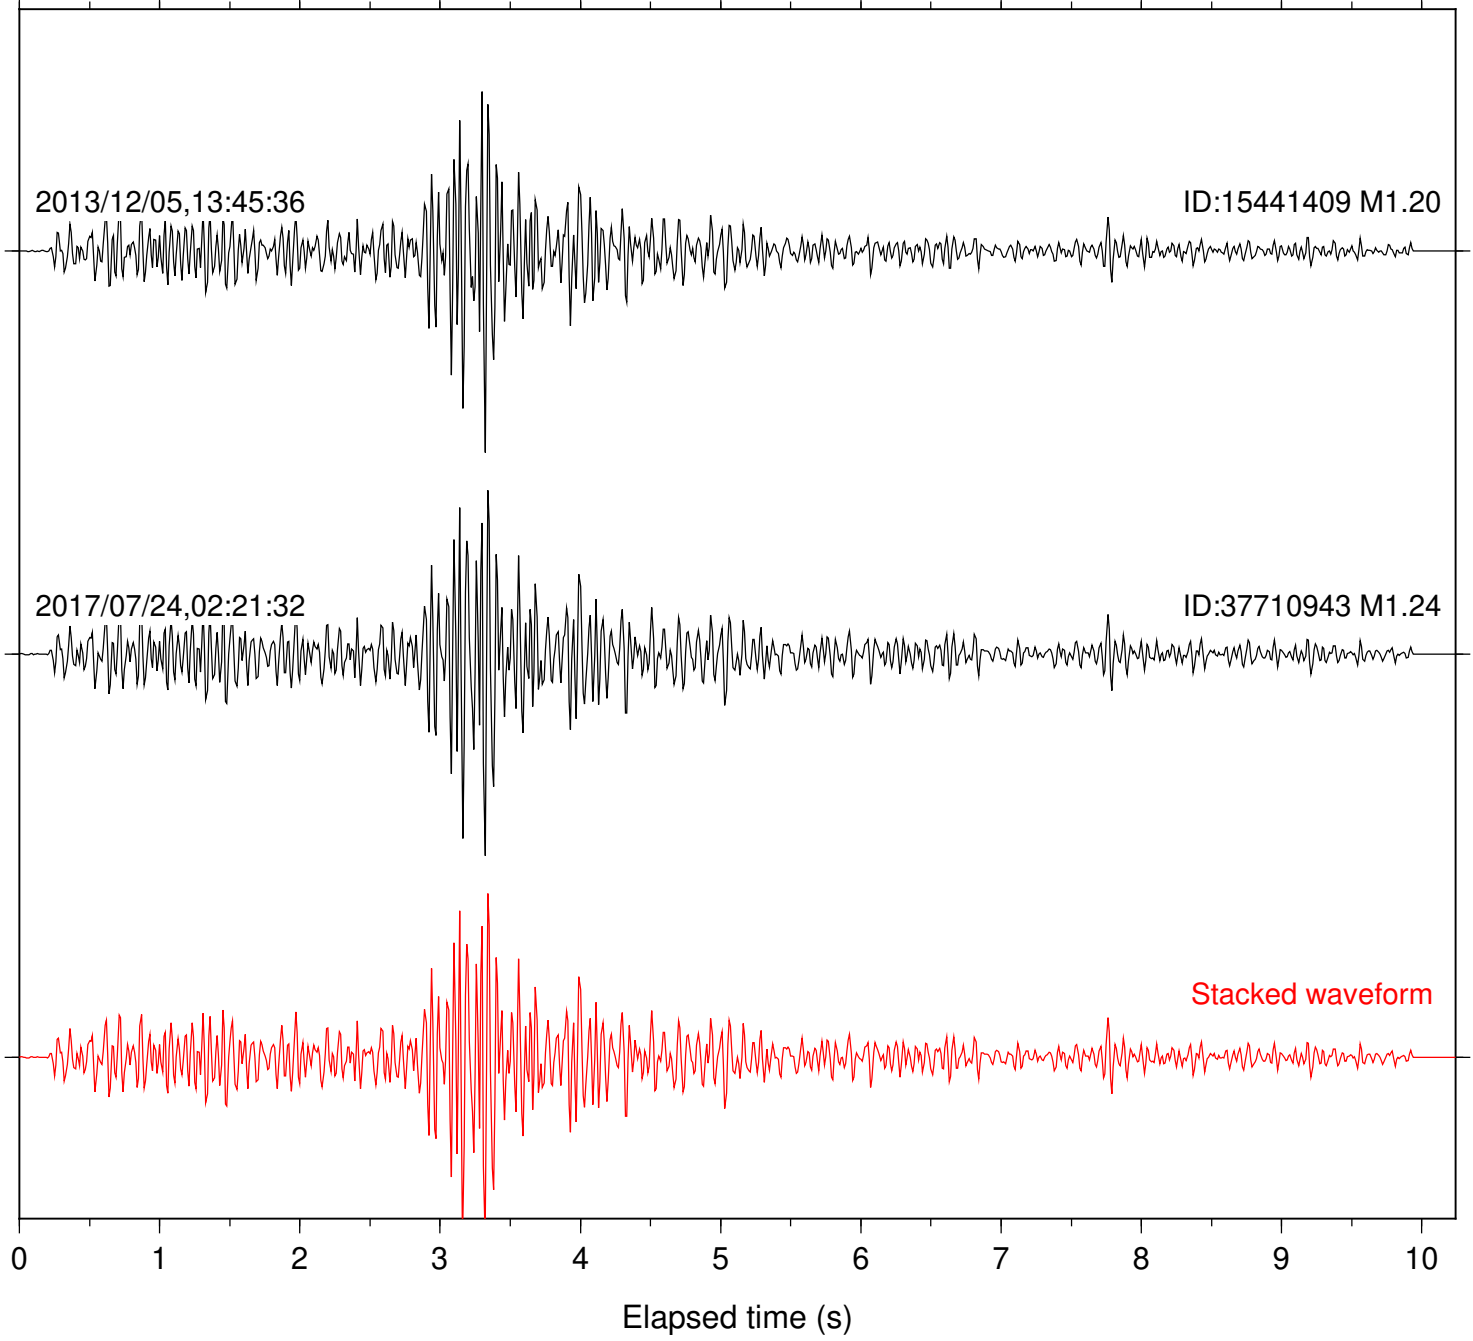

Station: B081 Com: EHZ

Focal depth: 17.84 km

Station: B082 Com: EHZ

Focal depth: 17.84 km

Station: B084 Com: EHZ

Focal depth: 17.84 km

Station: B086 Com: EHZ

Focal depth: 17.84 km

Station: B087 Com: EHZ

Focal depth: 17.84 km

Station: B088 Com: EHZ

Focal depth: 17.84 km

Station: B093 Com: EHZ

Focal depth: 17.84 km

Station: B946 Com: EHZ

Focal depth: 17.84 km

Station: FRD Com: HHZ

Focal depth: 17.84 km

Station: PFO Com: HHZ

Focal depth: 17.84 km