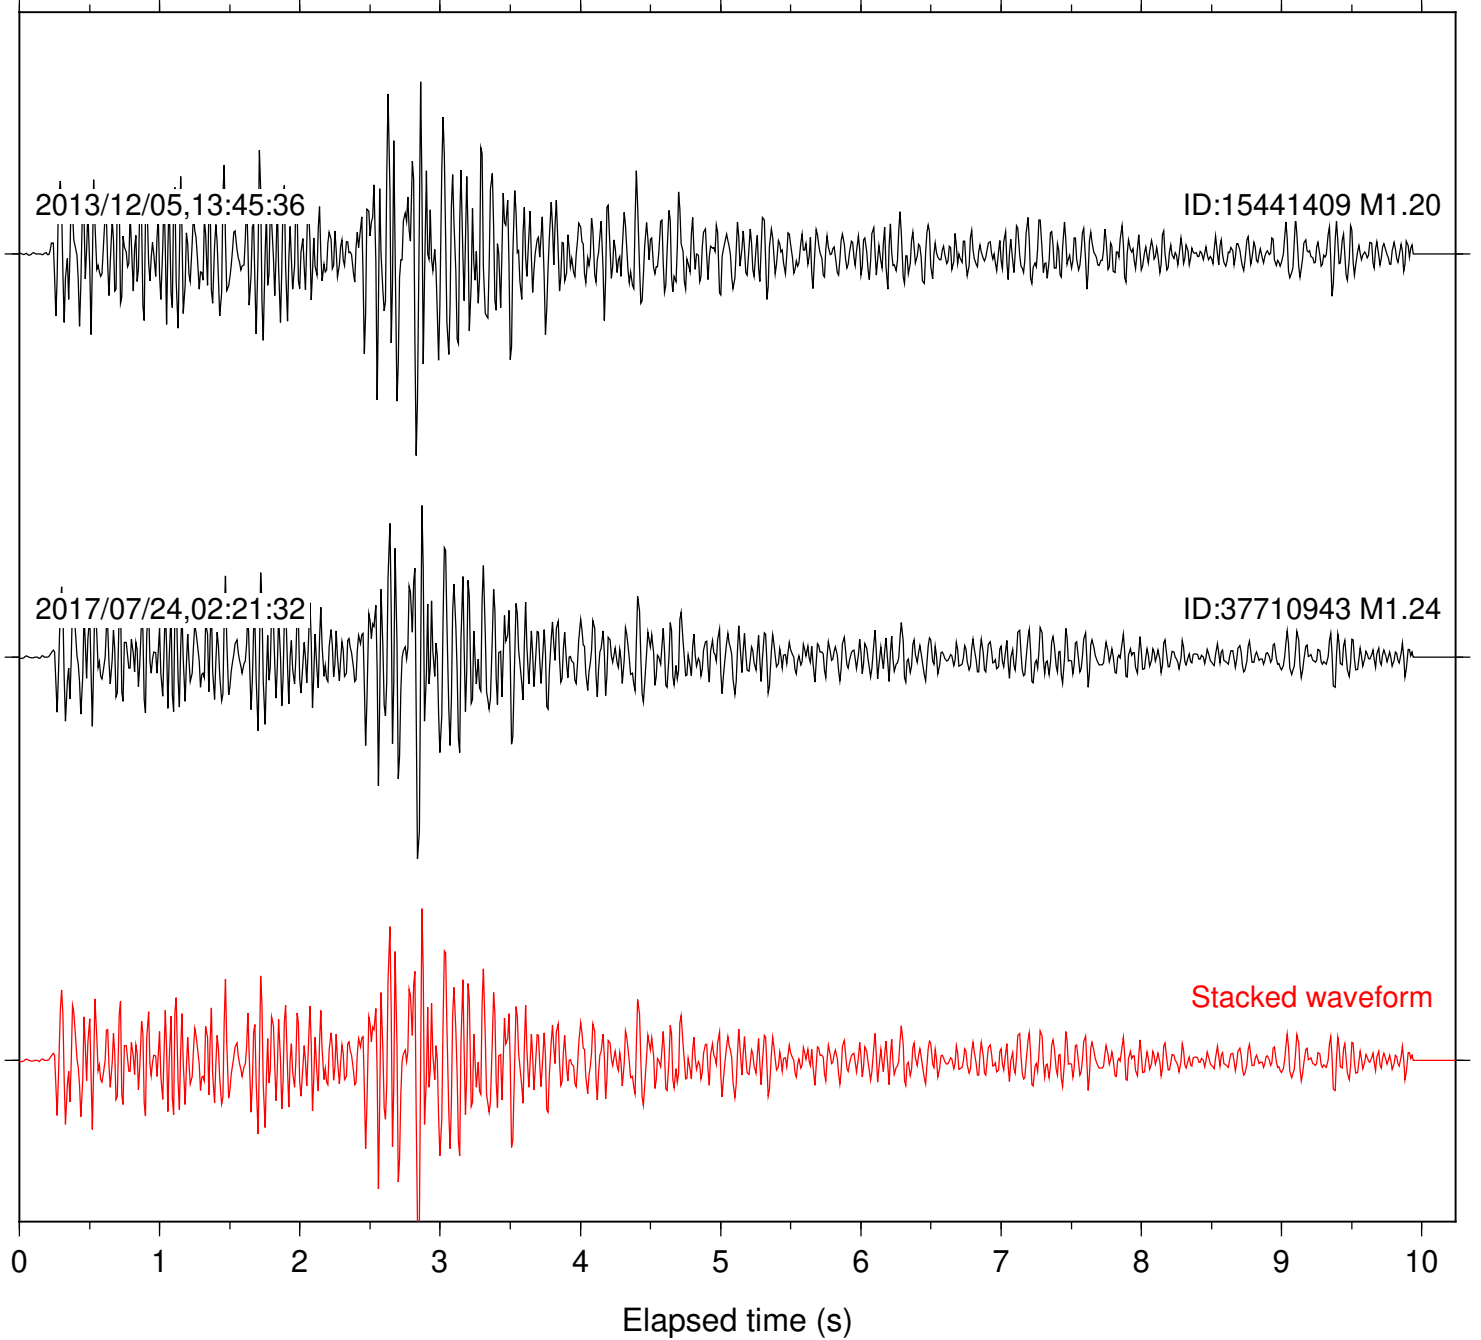

Station: B081 Com: EHZ

Focal depth: 17.84 km

Station: B082 Com: EHZ

Focal depth: 17.84 km

Station: B084 Com: EHZ

Focal depth: 17.84 km

Station: B086 Com: EHZ

Focal depth: 17.84 km

Station: B087 Com: EHZ

Focal depth: 17.84 km

Station: B088 Com: EHZ

Focal depth: 17.84 km

Station: B093 Com: EHZ

Focal depth: 17.84 km

Station: B946 Com: EHZ

Focal depth: 17.84 km

Station: FRD Com: HHZ

Focal depth: 17.84 km

Station: PFO Com: HHZ

Focal depth: 17.84 km