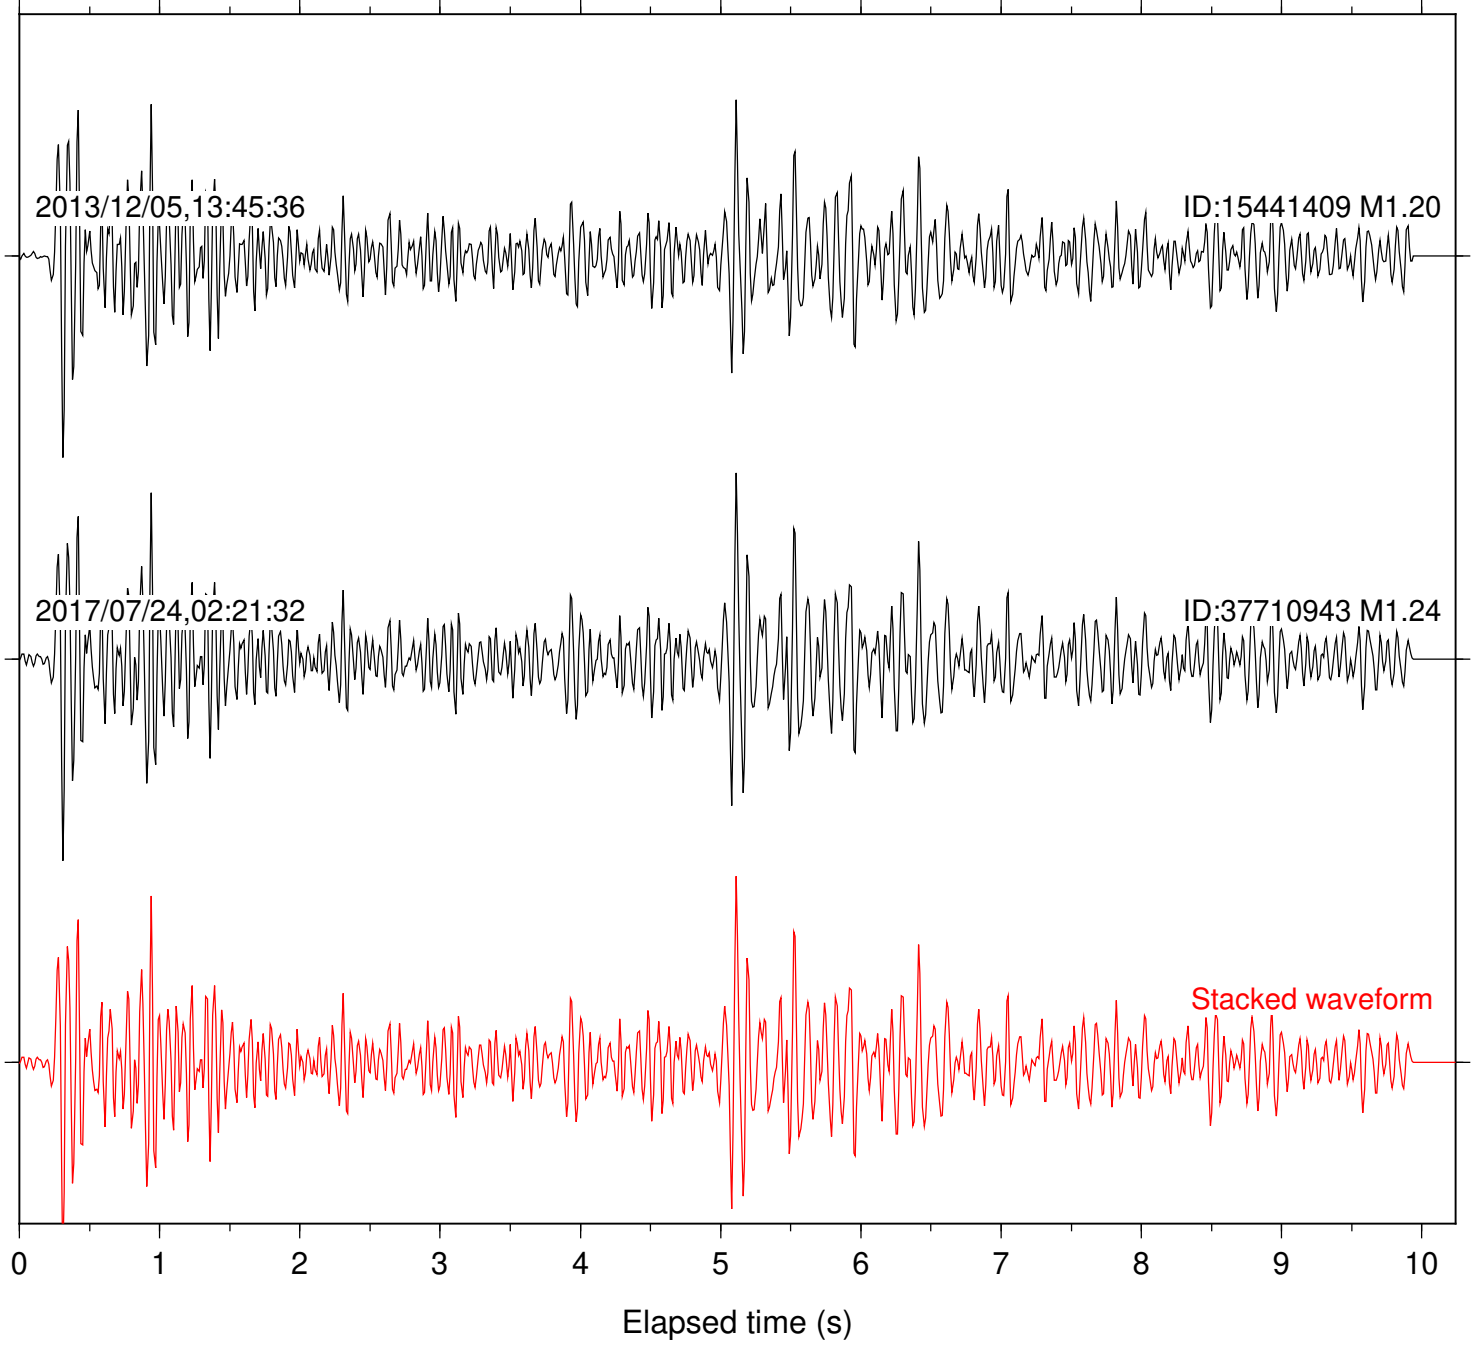

Station: B081 Com: EHZ

Focal depth: 17.84 km

Station: B082 Com: EHZ

Focal depth: 17.84 km

Station: B084 Com: EHZ

Focal depth: 17.84 km

Station: B086 Com: EHZ

Focal depth: 17.84 km

Station: B087 Com: EHZ

Focal depth: 17.84 km

Station: B088 Com: EHZ

Focal depth: 17.84 km

Station: B093 Com: EHZ

Focal depth: 17.84 km

Station: B946 Com: EHZ

Focal depth: 17.84 km

Station: FRD Com: HHZ

Focal depth: 17.84 km

Station: PFO Com: HHZ

Focal depth: 17.84 km