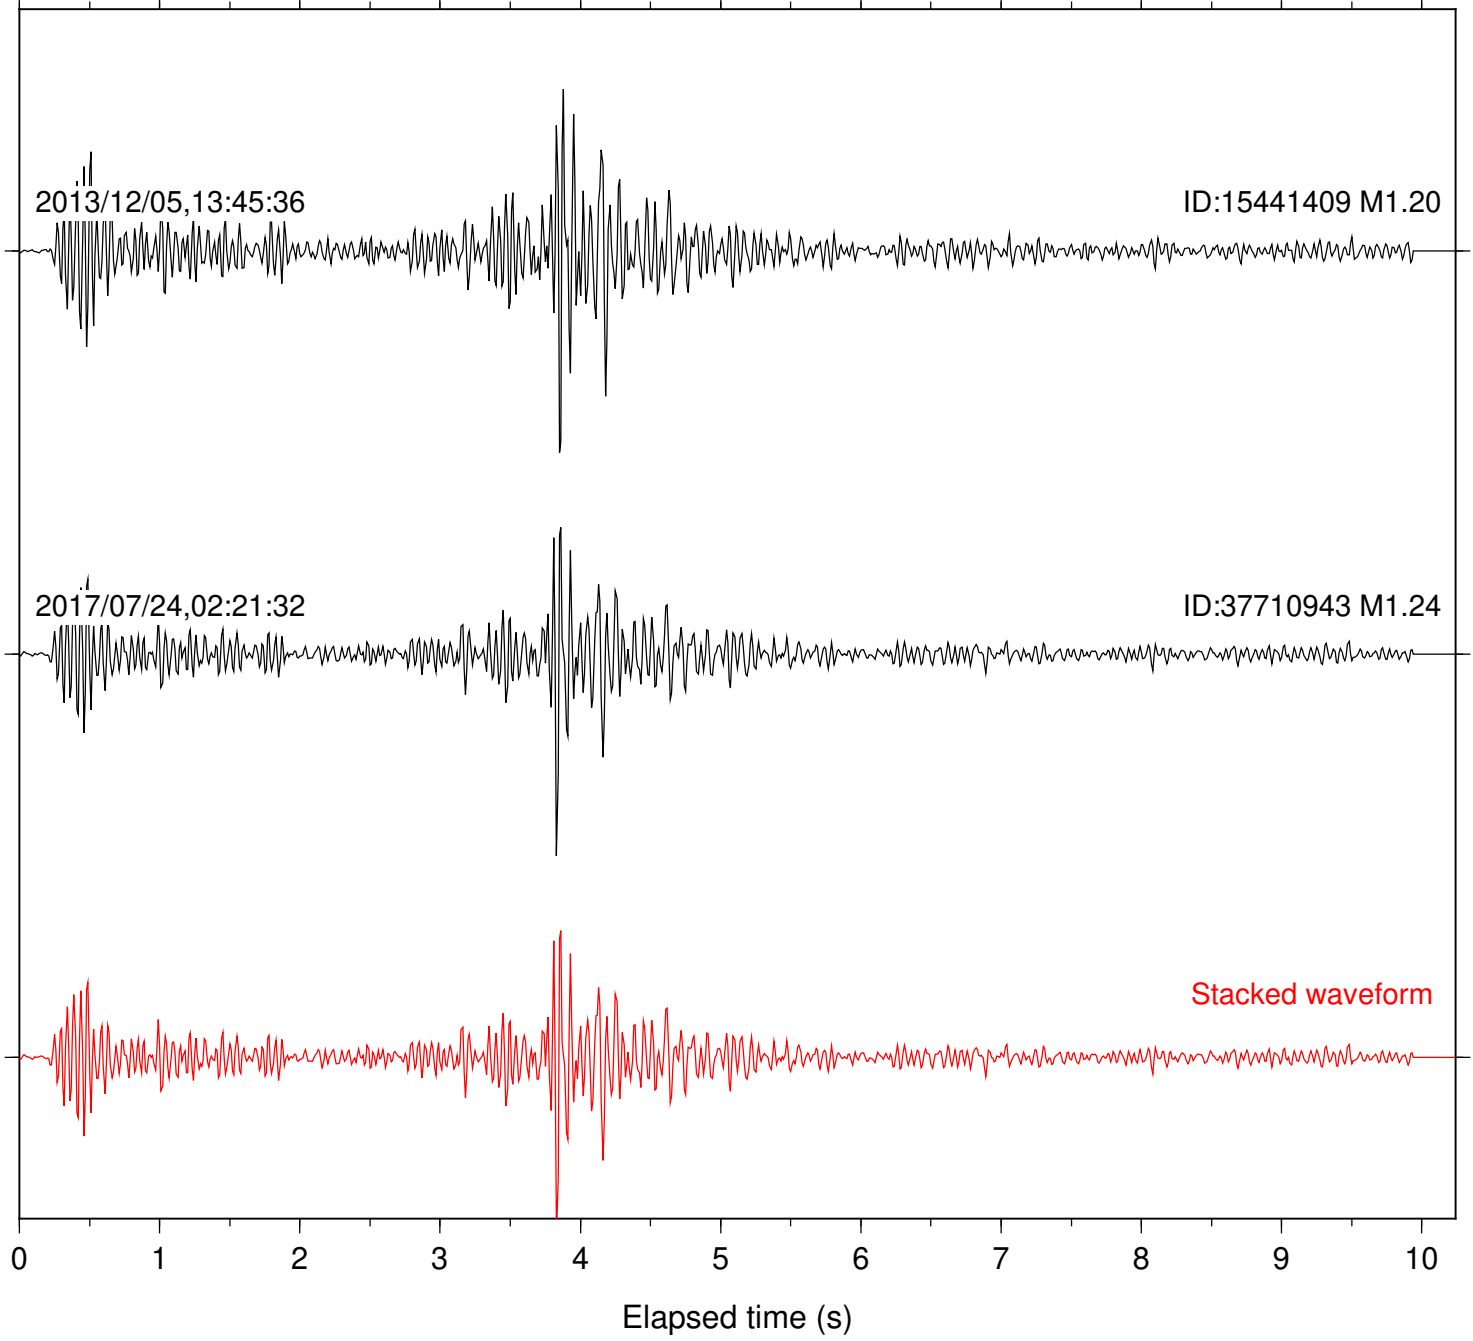

Station: B081 Com: EHZ

Focal depth: 17.84 km

Station: B082 Com: EHZ

Focal depth: 17.84 km

Station: B084 Com: EHZ

Focal depth: 17.84 km

Station: B086 Com: EHZ

Focal depth: 17.84 km

Station: B087 Com: EHZ

Focal depth: 17.84 km

Station: B088 Com: EHZ

Focal depth: 17.84 km

Station: B093 Com: EHZ

Focal depth: 17.84 km

Station: B946 Com: EHZ

Focal depth: 17.84 km

Station: FRD Com: HHZ

Focal depth: 17.84 km

Station: PFO Com: HHZ

Focal depth: 17.84 km