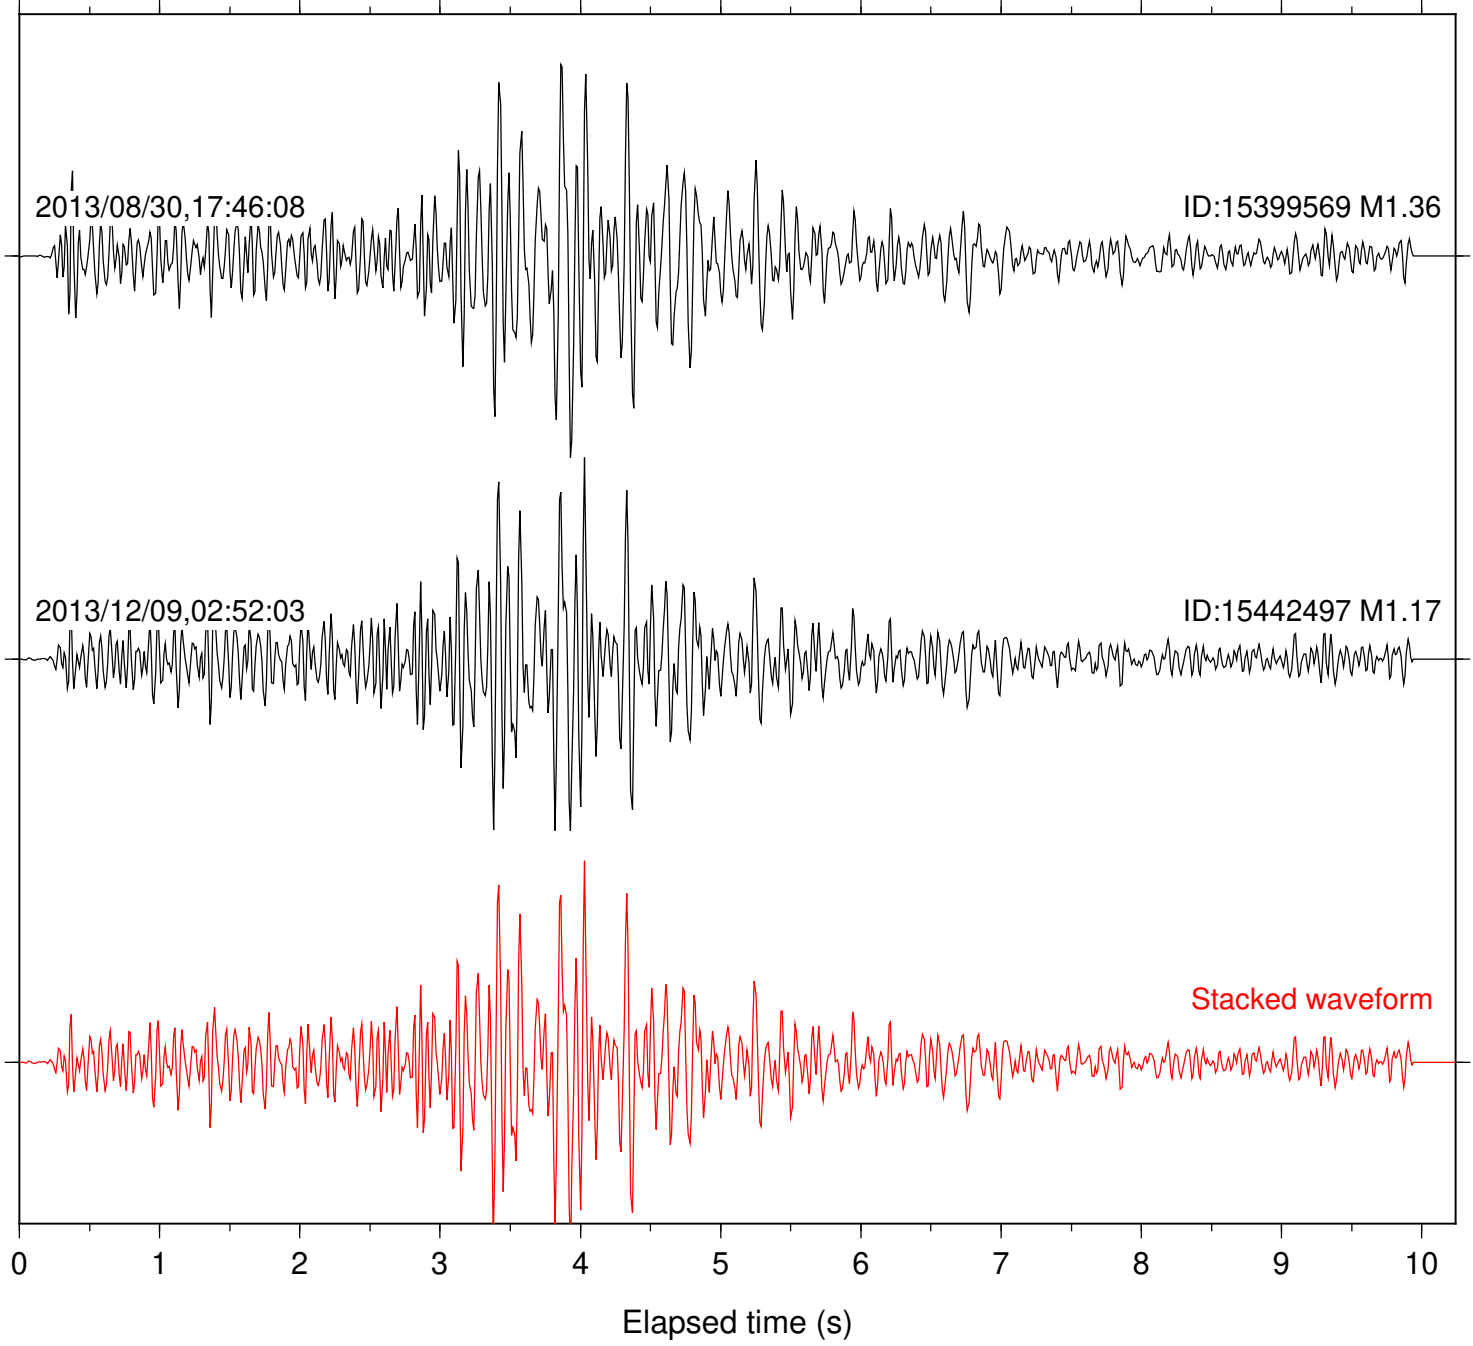

Stacked waveform

Station: B084 Com: EHZ

Focal depth: 13.15 km

Station: B093 Com: EHZ

Focal depth: 13.15 km

Station: B946 Com: EHZ

Focal depth: 13.15 km

Station: BZN Com: HHZ

Focal depth: 13.15 km

Station: DGR Com: HHZ

Focal depth: 13.15 km

2013/08/30,17:46:08

ID:15399569 M1.36

2013/12/09,02:52:03

ID:15442497 M1.17

Stacked waveform

0 1 2 3 4 5 6 7 8 9 10
Elapsed time (s)

Station: DNR Com: HHZ

Focal depth: 13.15 km

Station: PFO Com: HHZ

Focal depth: 13.15 km

Station: RDM Com: HHZ

Focal depth: 13.15 km

Station: RRSP Com: HHZ

Focal depth: 13.15 km