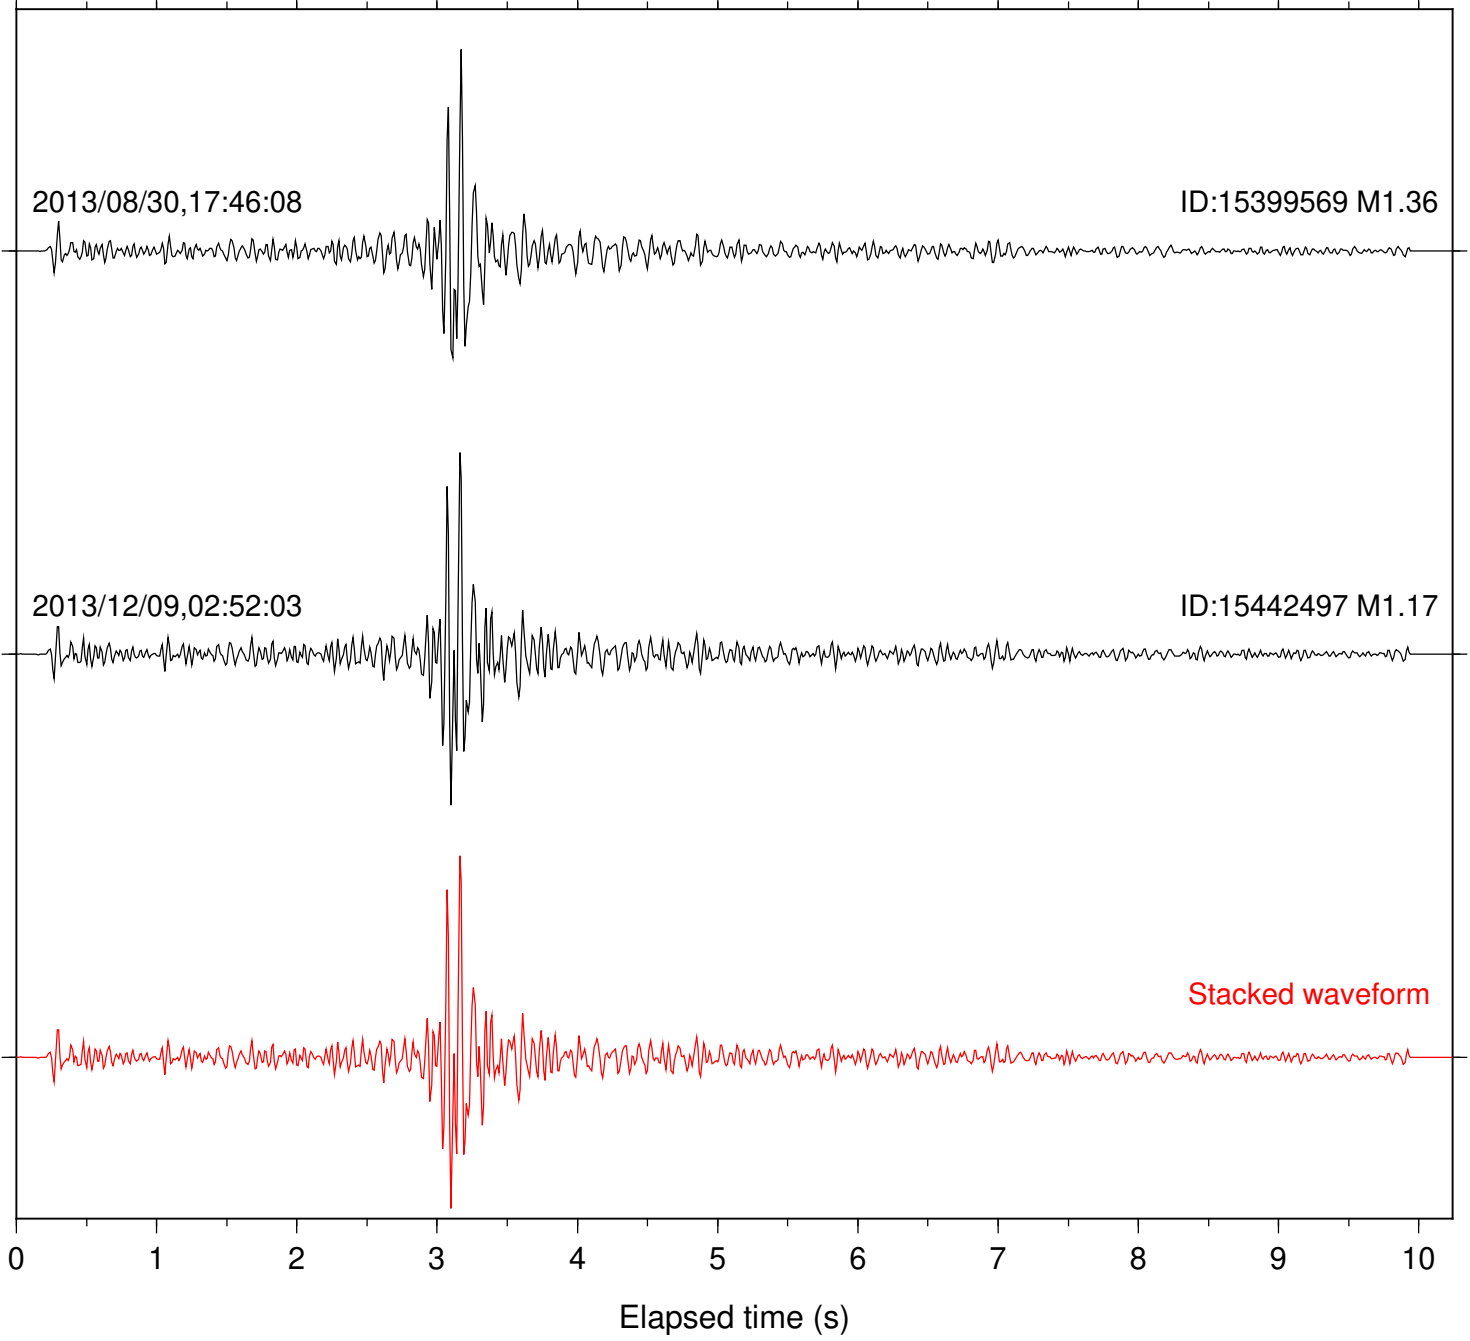

Station: B082 Com: EHZ

Focal depth: 13.15 km

2013/08/30,17:46:08

ID:15399569 M1.36

2013/12/09,02:52:03

ID:15442497 M1.17

Stacked waveform