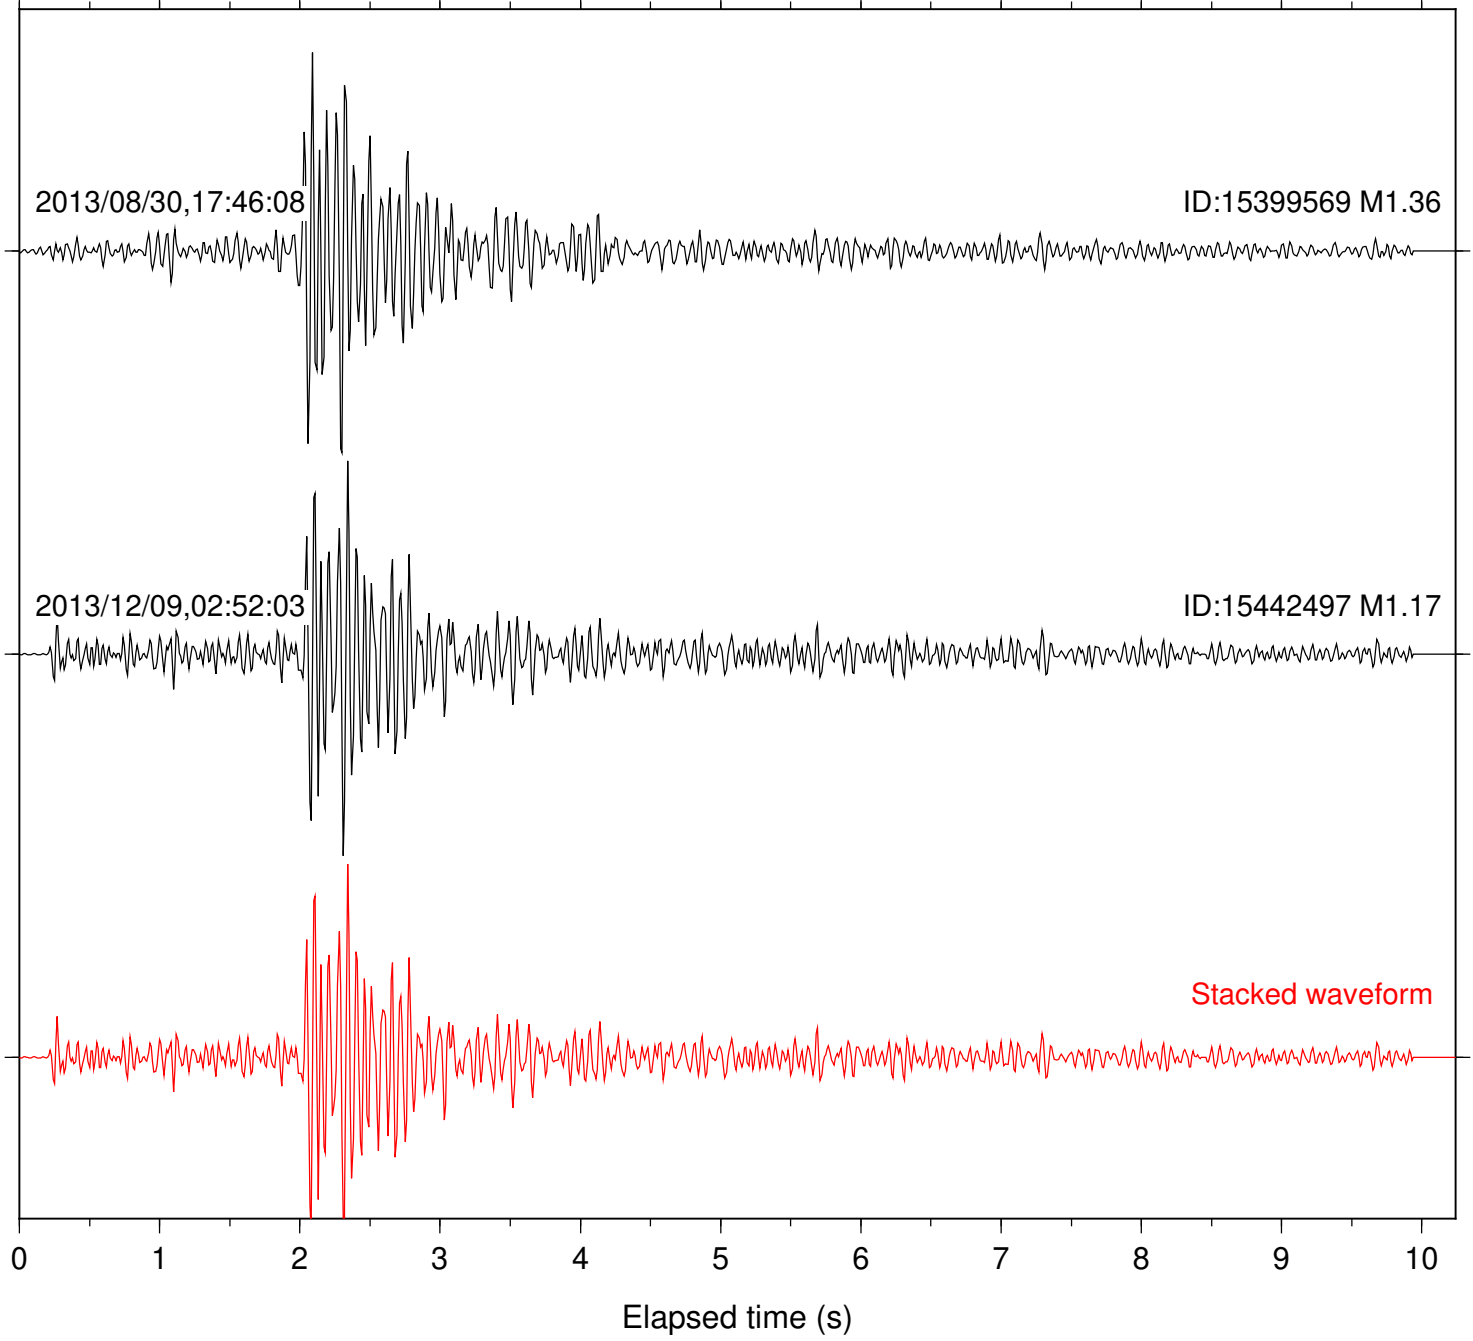

Focal depth: 13.15 km

Station: DGR Com: HHZ

Focal depth: 13.15 km

2013/08/30,17:46:08

ID:15399569 M1.36

2013/12/09,02:52:03

ID:15442497 M1.17

Stacked waveform

0 1 2 3 4 5 6 7 8 9 10
Elapsed time (s)

Station: DNR Com: HHZ

Focal depth: 13.15 km

Station: PFO Com: HHZ

Focal depth: 13.15 km

Station: RDM Com: HHZ

Focal depth: 13.15 km

Station: RRSP Com: HHZ

Focal depth: 13.15 km