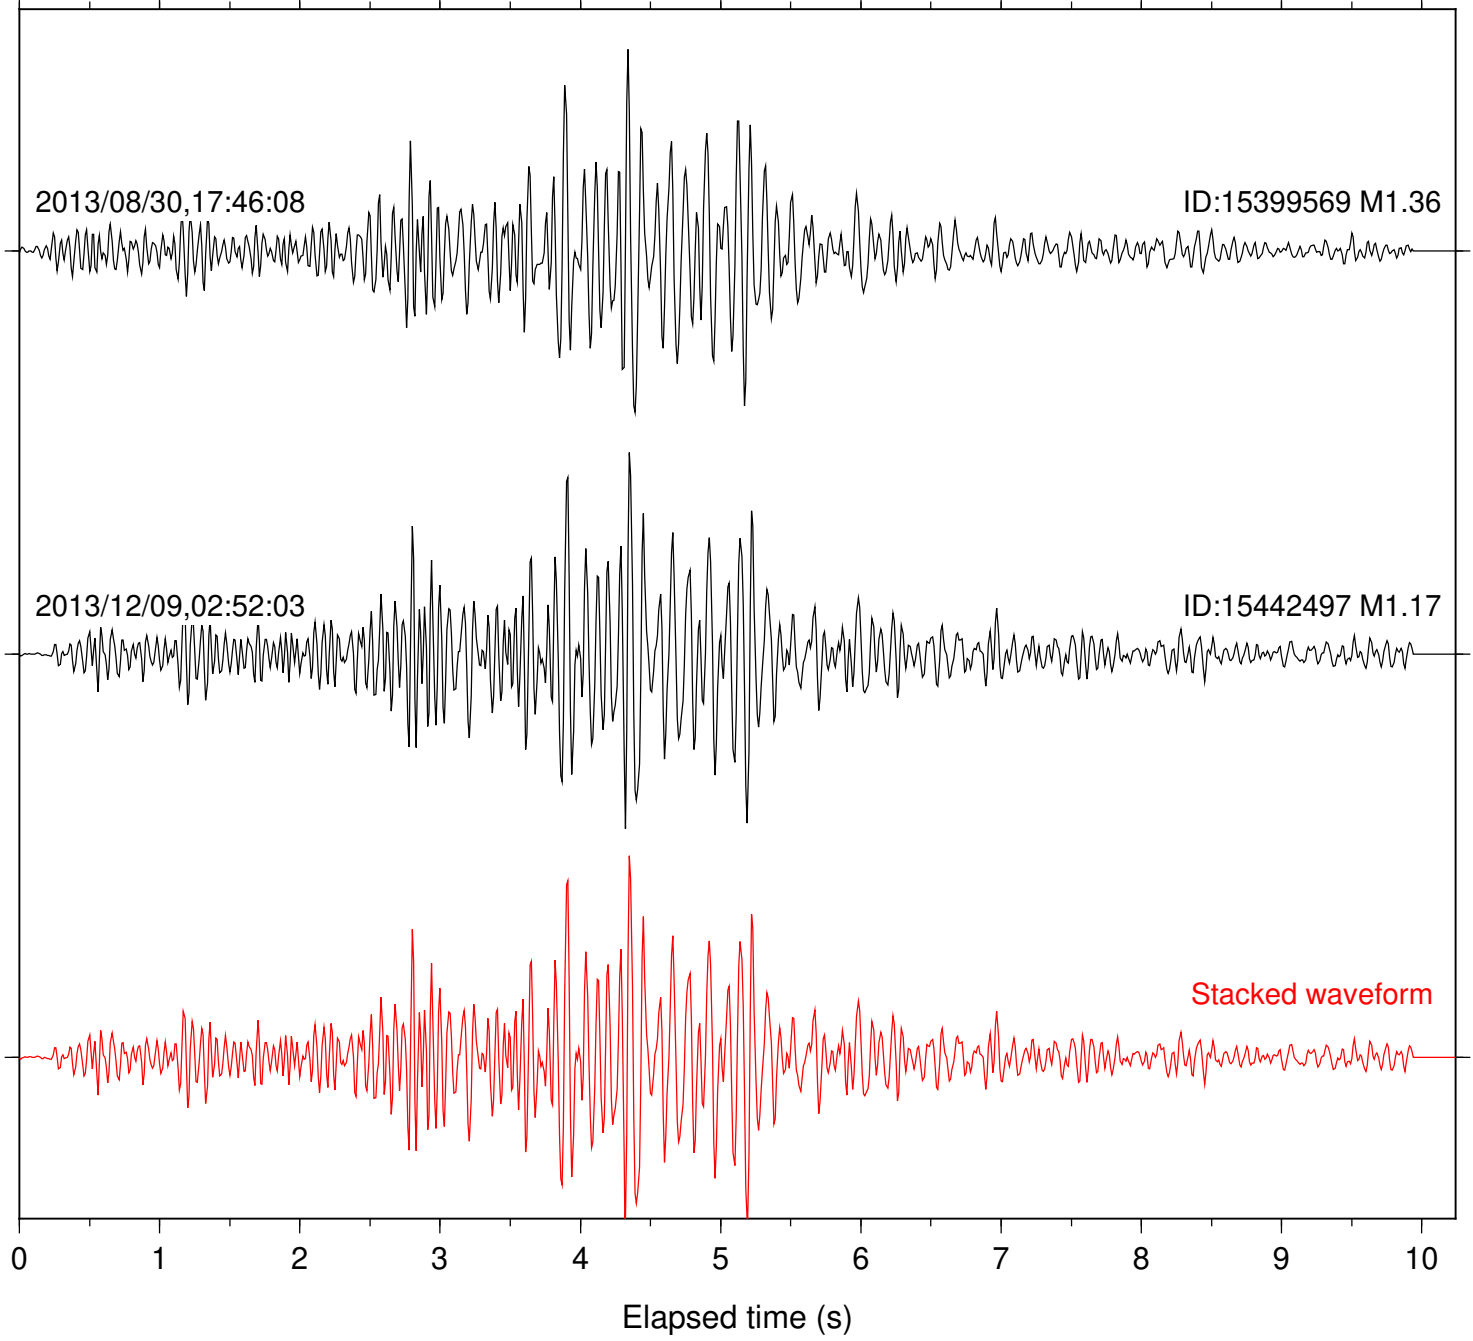

Focal depth: 13.15 km

Station: DGR Com: HHZ

Focal depth: 13.15 km

2013/08/30,17:46:08

ID:15399569 M1.36

2013/12/09,02:52:03

ID:15442497 M1.17

Stacked waveform

0 1 2 3 4 5 6 7 8 9 10
Elapsed time (s)

Station: DNR Com: HHZ

Focal depth: 13.15 km

Station: PFO Com: HHZ

Focal depth: 13.15 km

Station: RDM Com: HHZ

Focal depth: 13.15 km

Station: RRSP Com: HHZ

Focal depth: 13.15 km