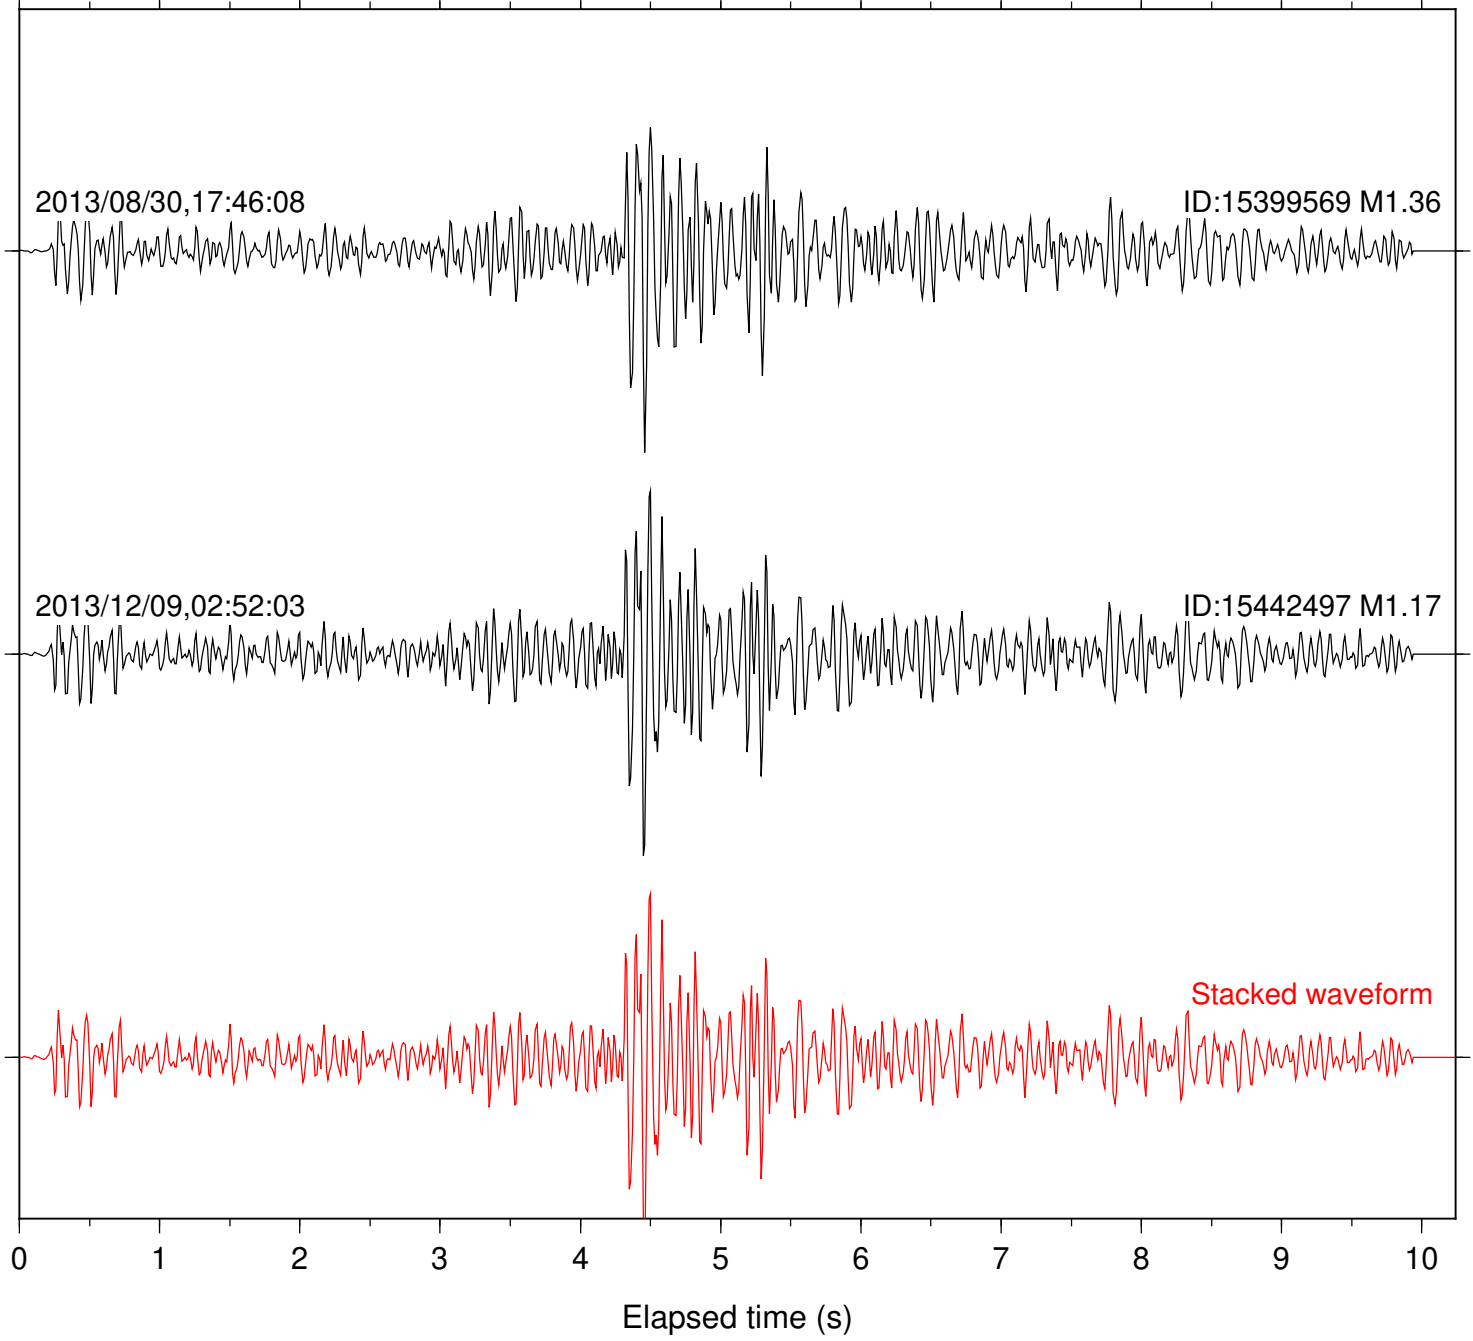

Station: B084 Com: EHZ

Focal depth: 13.15 km