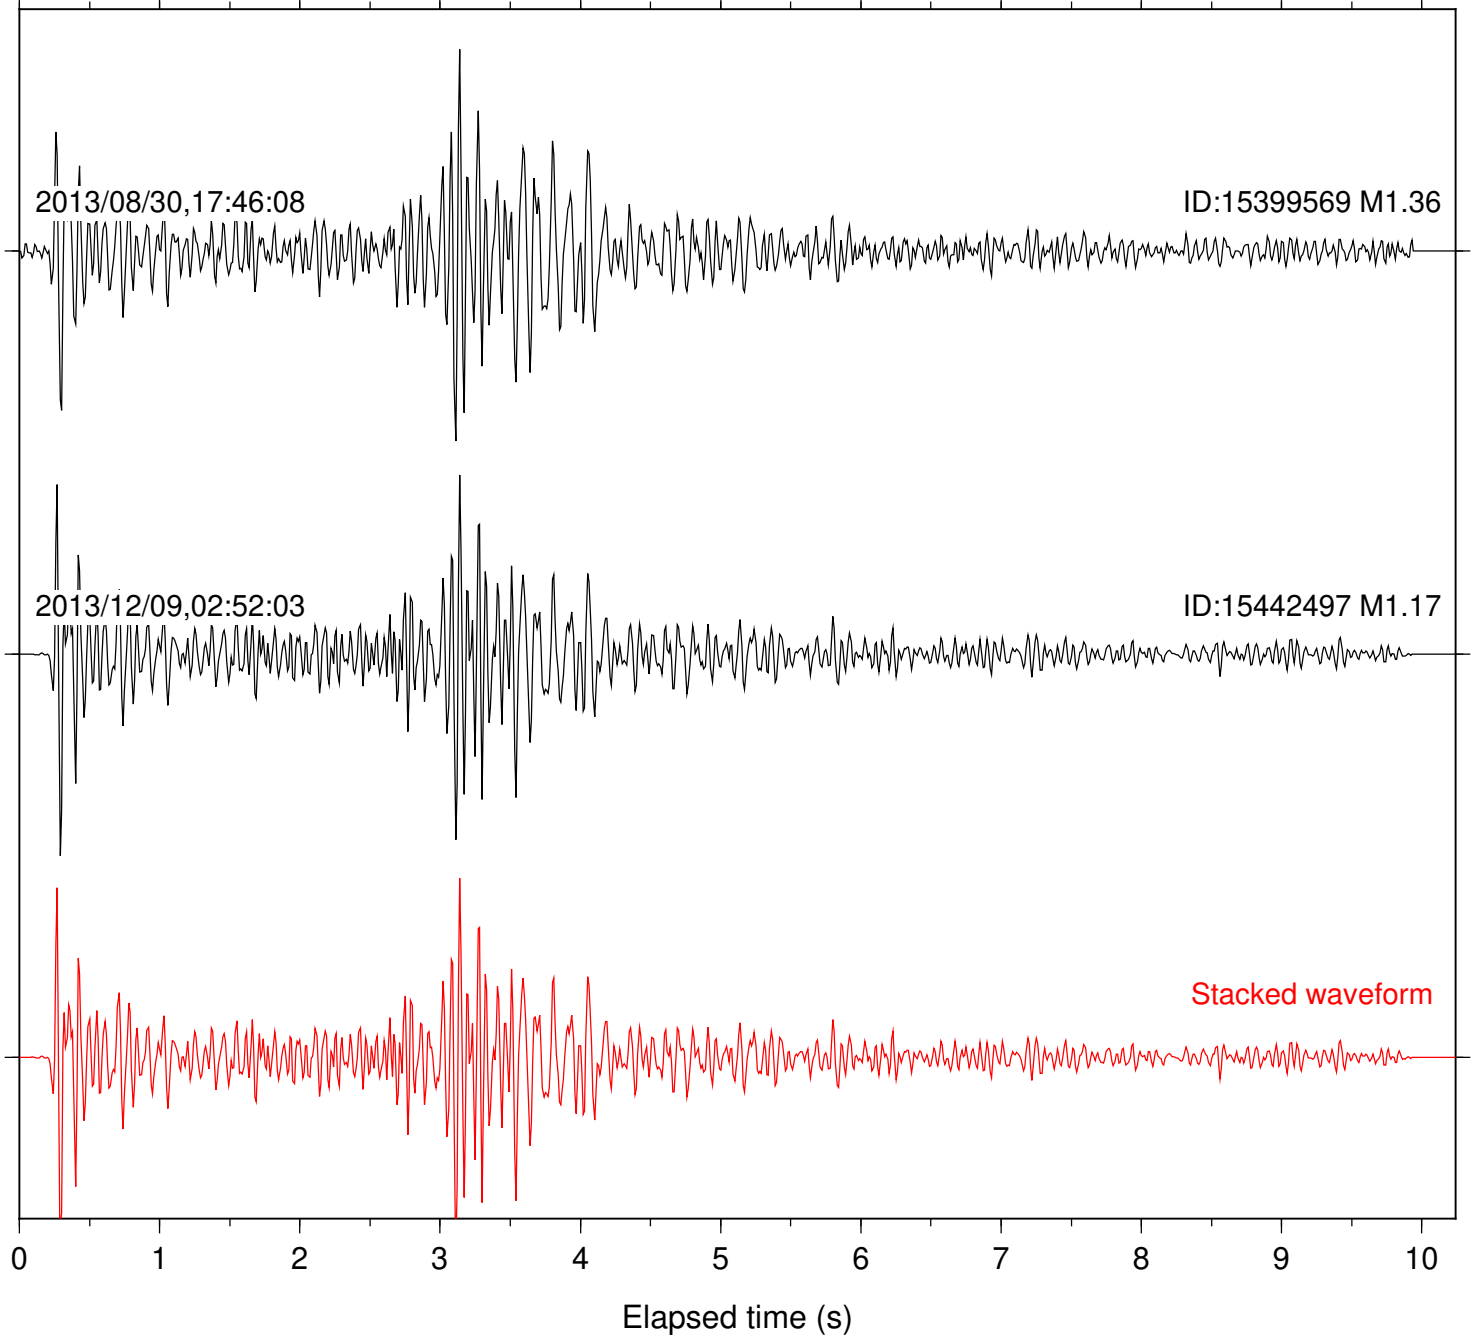

Stacked waveform

Station: B084 Com: EHZ

Focal depth: 13.15 km

Station: B093 Com: EHZ

Focal depth: 13.15 km

Station: B946 Com: EHZ

Focal depth: 13.15 km

Station: BZN Com: HHZ

Focal depth: 13.15 km

Station: DGR Com: HHZ

Focal depth: 13.15 km

2013/08/30,17:46:08

ID:15399569 M1.36

2013/12/09,02:52:03

ID:15442497 M1.17

Stacked waveform

0 1 2 3 4 5 6 7 8 9 10
Elapsed time (s)

Station: DNR Com: HHZ

Focal depth: 13.15 km

Station: PFO Com: HHZ

Focal depth: 13.15 km

Station: RDM Com: HHZ

Focal depth: 13.15 km

Station: RRSP Com: HHZ

Focal depth: 13.15 km