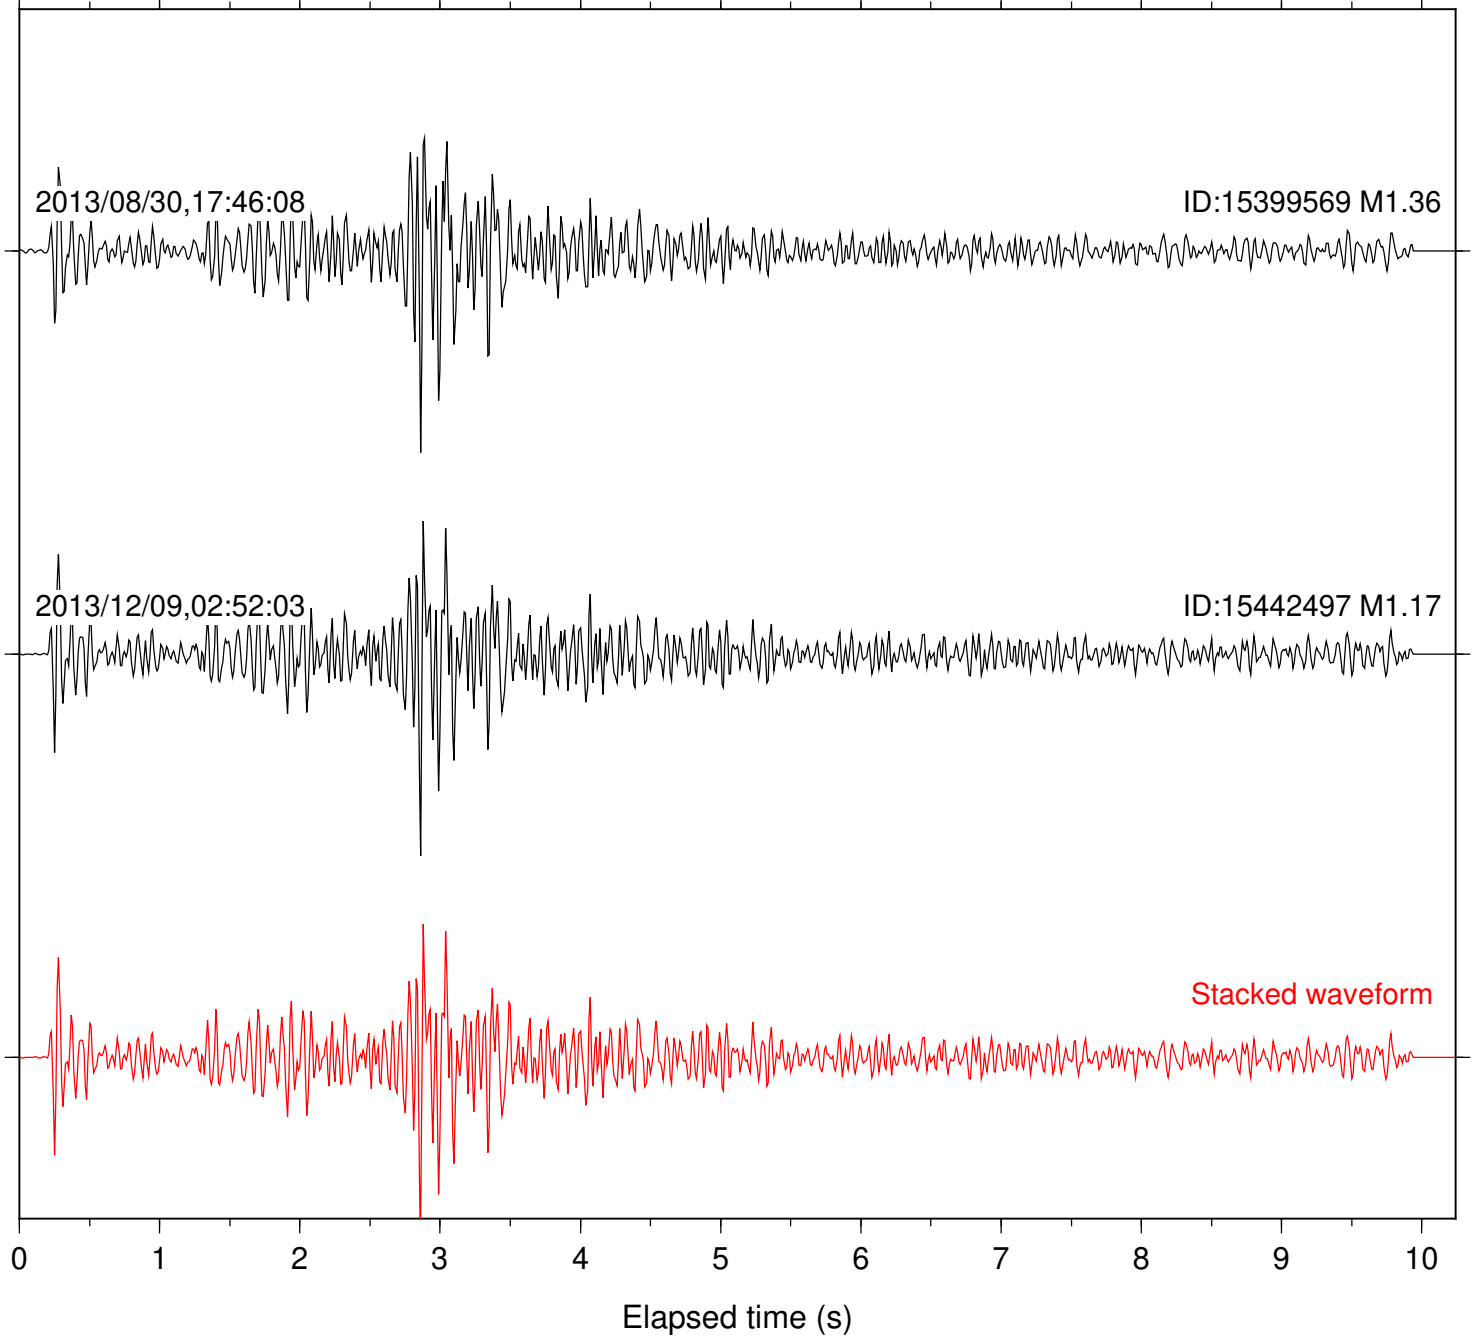

Station: B081 Com: EHZ

Focal depth: 13.15 km

Station: B082 Com: EHZ

Focal depth: 13.15 km

2013/08/30,17:46:08

ID:15399569 M1.36

2013/12/09,02:52:03

ID:15442497 M1.17

Focal depth: 13.15 km

Station: DGR Com: HHZ

Focal depth: 13.15 km

2013/08/30,17:46:08

ID:15399569 M1.36

2013/12/09,02:52:03

ID:15442497 M1.17

Stacked waveform

0 1 2 3 4 5 6 7 8 9 10
Elapsed time (s)

Station: DNR Com: HHZ

Focal depth: 13.15 km

Station: PFO Com: HHZ

Focal depth: 13.15 km

Station: RDM Com: HHZ

Focal depth: 13.15 km

Station: RRSP Com: HHZ

Focal depth: 13.15 km