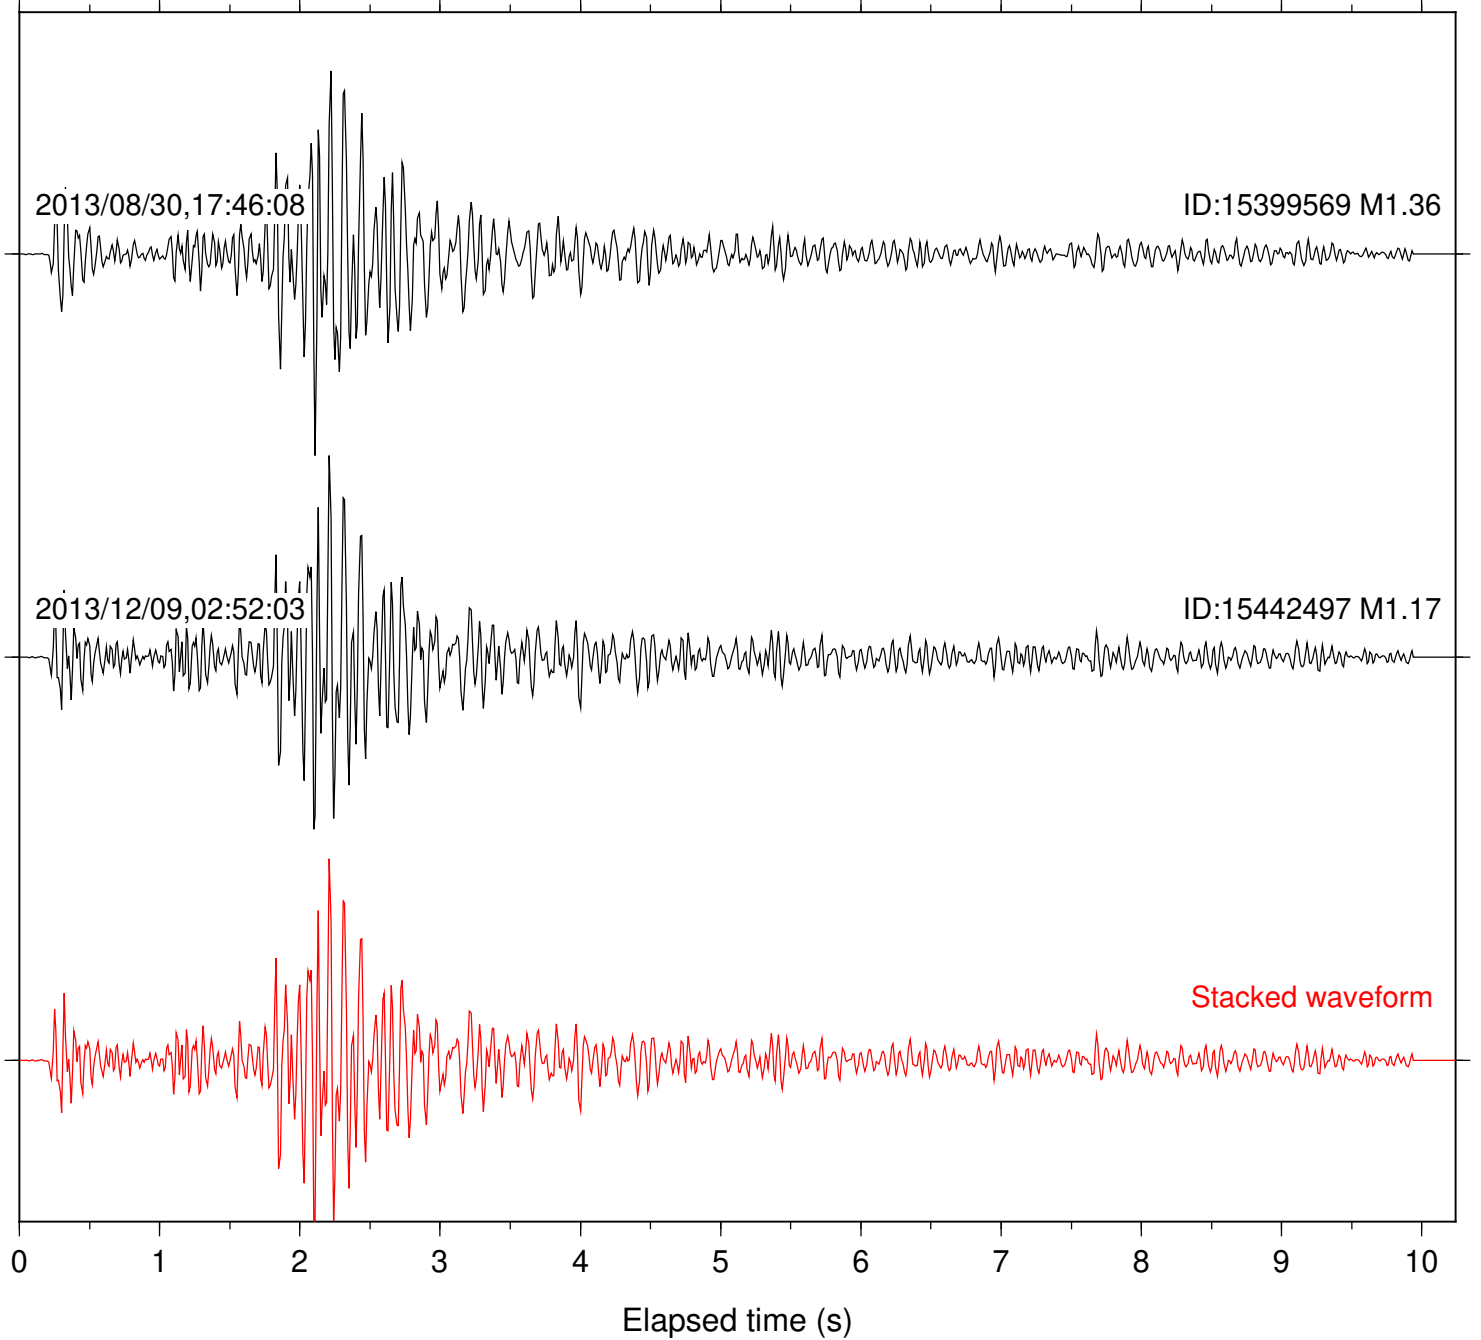

Stacked waveform

Station: B084 Com: EHZ

Focal depth: 13.15 km

Station: B093 Com: EHZ

Focal depth: 13.15 km

Station: B946 Com: EHZ

Focal depth: 13.15 km

Station: BZN Com: HHZ

Focal depth: 13.15 km

Station: DGR Com: HHZ

Focal depth: 13.15 km

2013/08/30,17:46:08

ID:15399569 M1.36

2013/12/09,02:52:03

ID:15442497 M1.17

Stacked waveform

0 1 2 3 4 5 6 7 8 9 10
Elapsed time (s)

Station: DNR Com: HHZ

Focal depth: 13.15 km

Station: PFO Com: HHZ

Focal depth: 13.15 km

Station: RDM Com: HHZ

Focal depth: 13.15 km

Station: RRSP Com: HHZ

Focal depth: 13.15 km