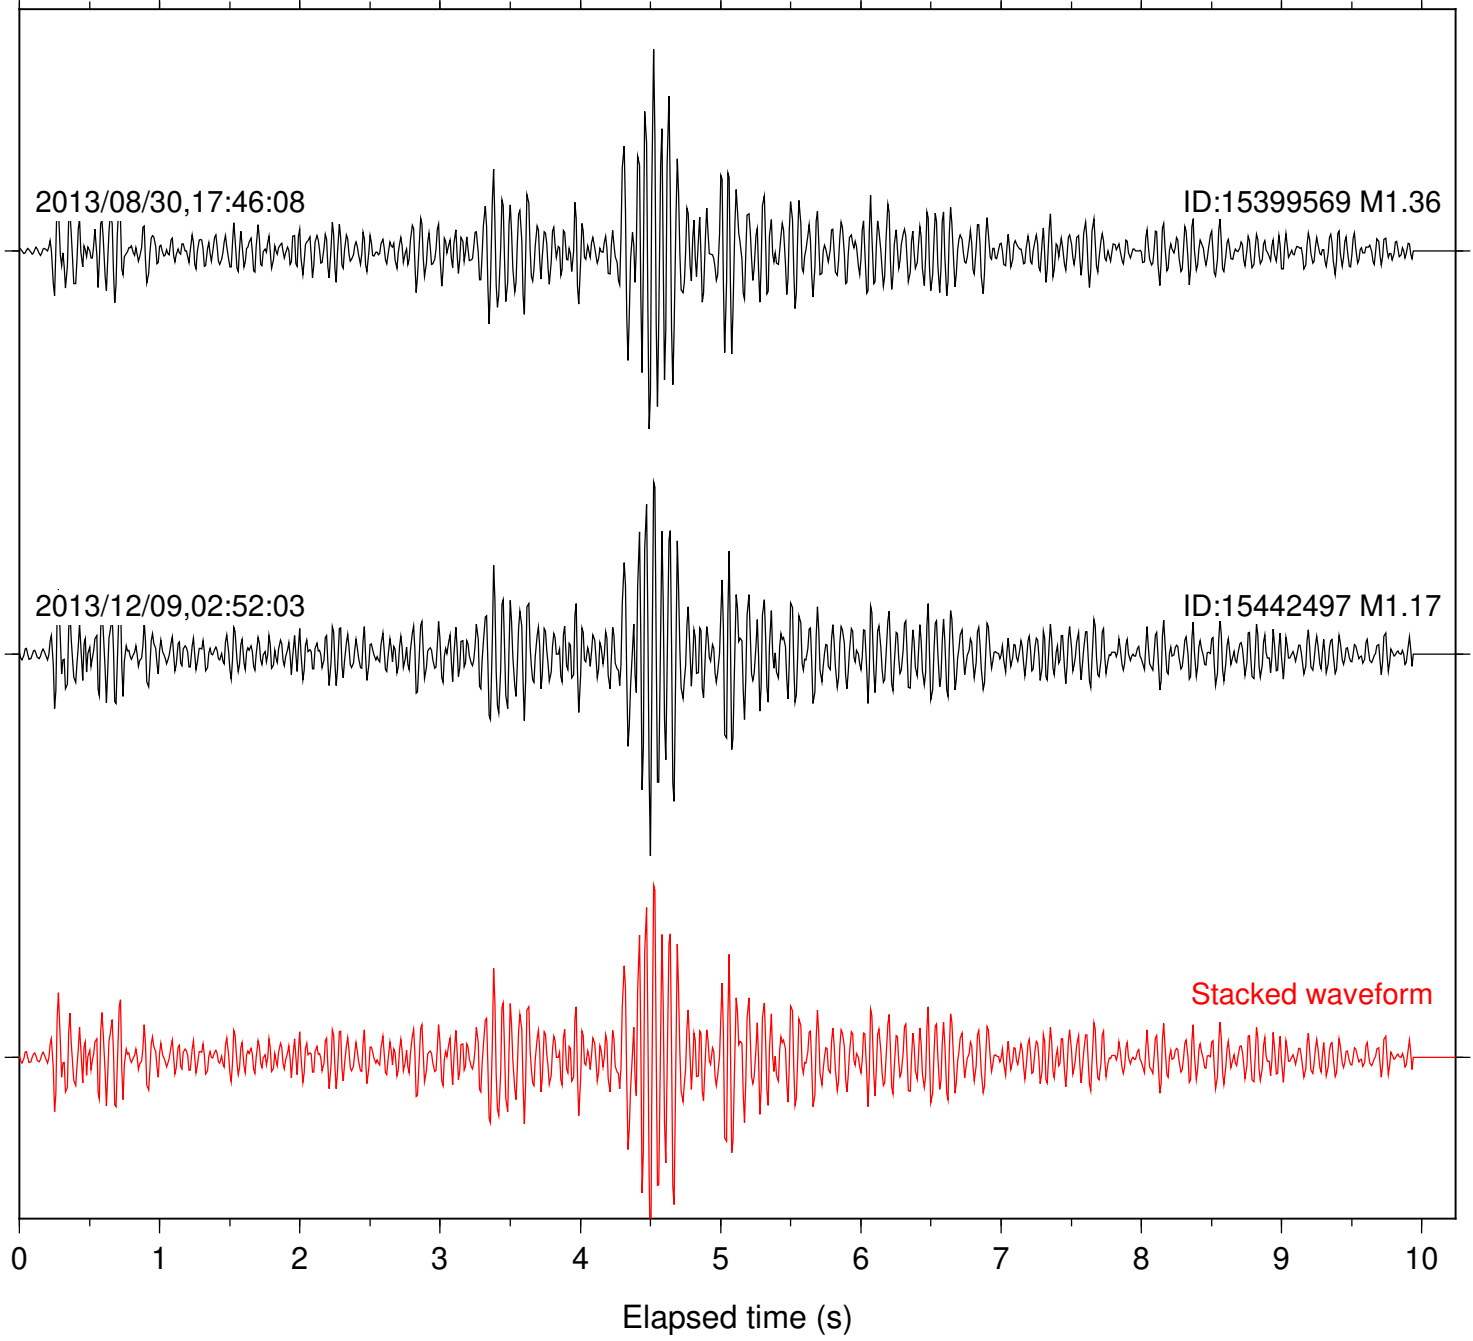

Focal depth: 13.15 km

Station: DGR Com: HHZ

Focal depth: 13.15 km

2013/08/30,17:46:08

ID:15399569 M1.36

2013/12/09,02:52:03

ID:15442497 M1.17

Stacked waveform

0 1 2 3 4 5 6 7 8 9 10
Elapsed time (s)

Station: DNR Com: HHZ

Focal depth: 13.15 km

Station: PFO Com: HHZ

Focal depth: 13.15 km

Station: RDM Com: HHZ

Focal depth: 13.15 km

Station: RRSP Com: HHZ

Focal depth: 13.15 km