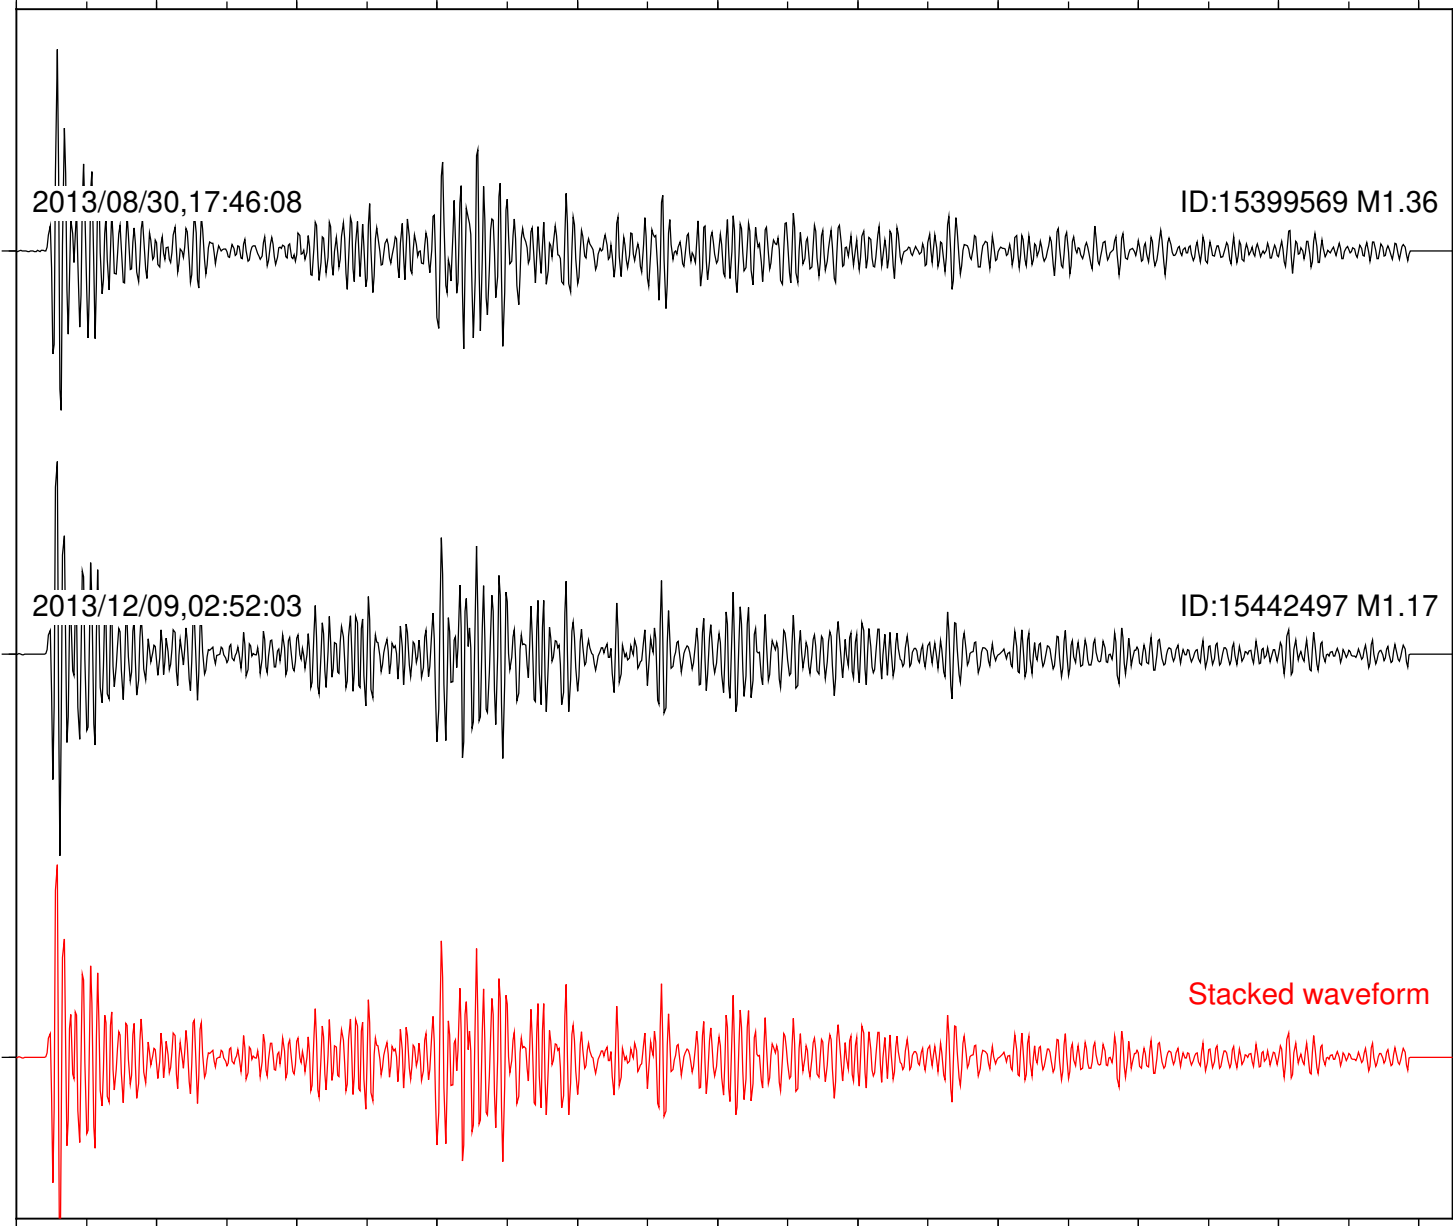

Focal depth: 13.15 km

Station: DGR Com: HHZ

Focal depth: 13.15 km

2013/08/30,17:46:08

ID:15399569 M1.36

2013/12/09,02:52:03

ID:15442497 M1.17

Stacked waveform

0 1 2 3 4 5 6 7 8 9 10
Elapsed time (s)

Station: DNR Com: HHZ

Focal depth: 13.15 km

Station: PFO Com: HHZ

Focal depth: 13.15 km

Station: RDM Com: HHZ

Focal depth: 13.15 km

Station: RRSP Com: HHZ

Focal depth: 13.15 km