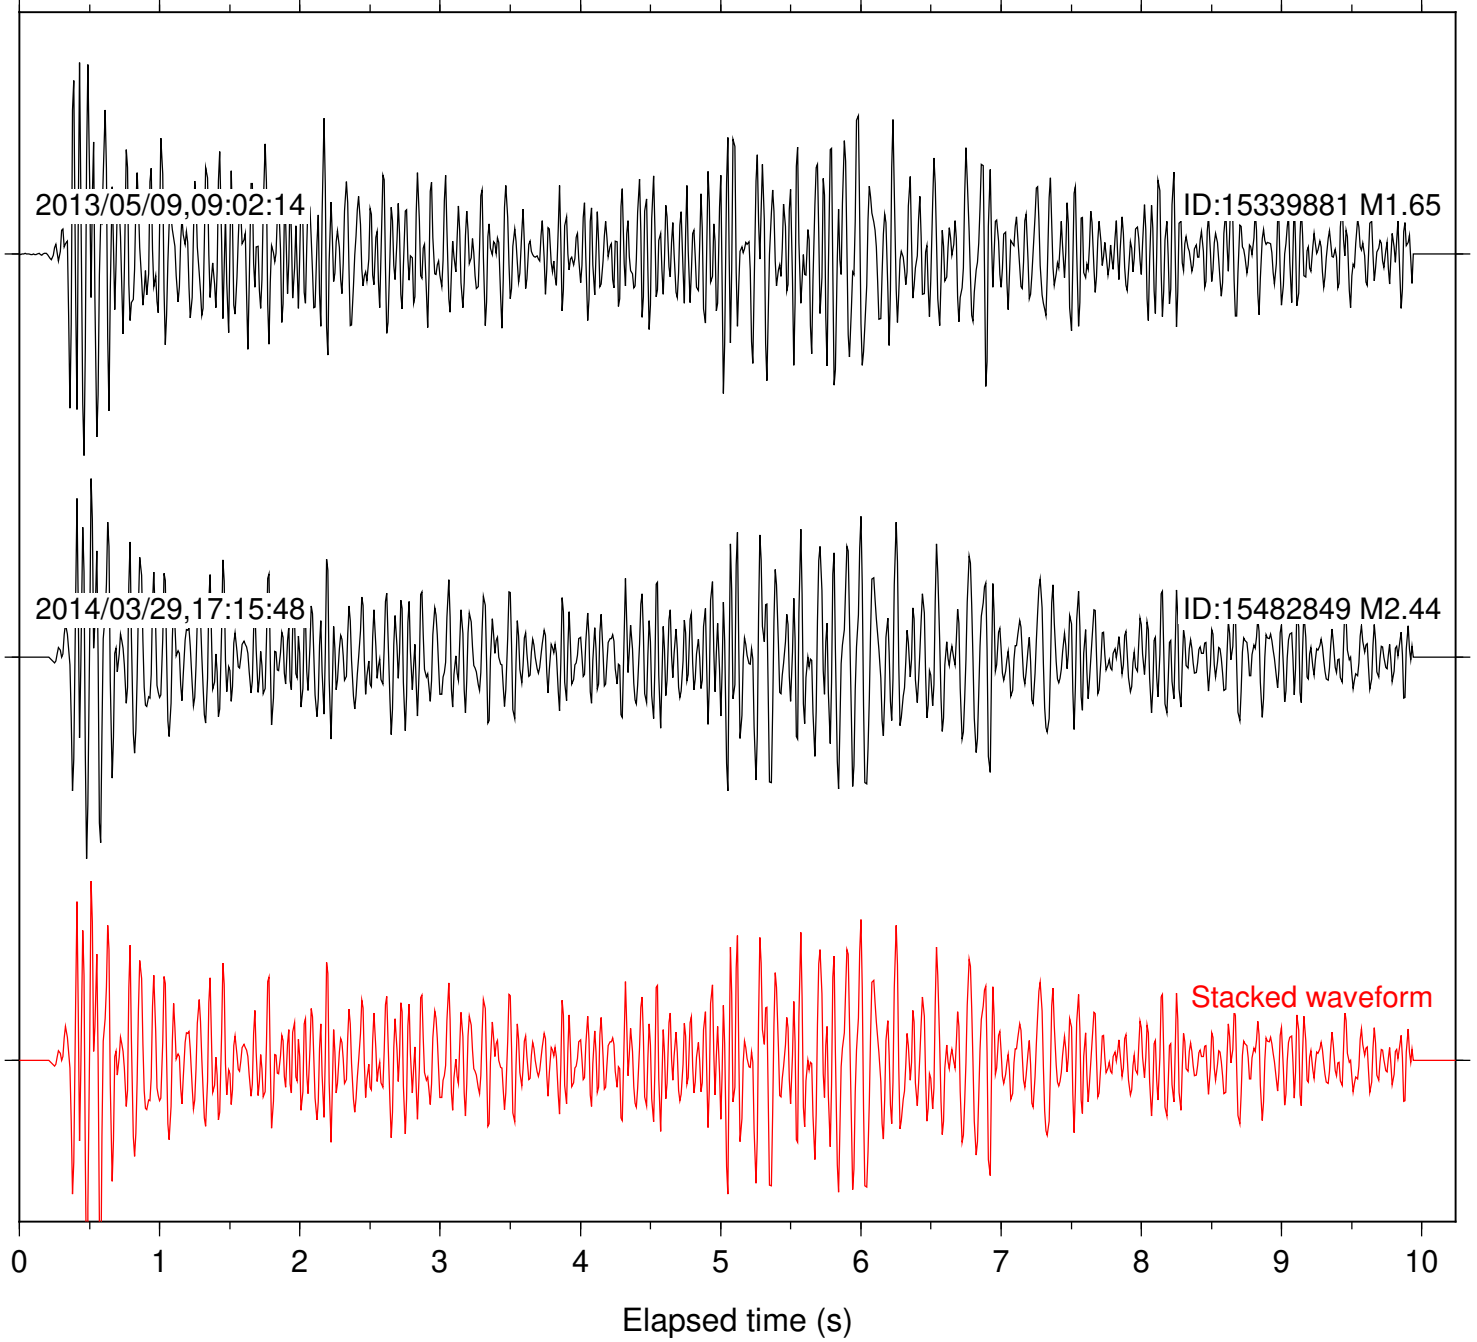

Station: DGR Com: HHZ

Focal depth: 11.67 km

Station: DNR Com: HHZ

Focal depth: 11.69 km

Station: FRD Com: HHZ

Focal depth: 11.67 km

2013/05/09,09:02:14

ID:15339881 M1.65

2014/03/29,17:15:48

ID:15482849 M2.44

Stacked waveform

0 1 2 3 4 5 6 7 8 9 10
Elapsed time (s)

Station: HMT2 Com: HHZ

Focal depth: 11.69 km

Station: KNW Com: HHZ

Focal depth: 11.67 km

Station: LVA2 Com: HHZ

Focal depth: 11.67 km

Station: PLM Com: HHZ

Focal depth: 11.67 km

Station: PMD Com: HHZ

Focal depth: 11.67 km

Station: RDM Com: HHZ

Focal depth: 11.66 km

Station: SKY Com: EHZ

Focal depth: 11.69 km

Station: TMSP Com: HHZ

Focal depth: 11.69 km

Station: WMC Com: HHZ

Focal depth: 11.69 km