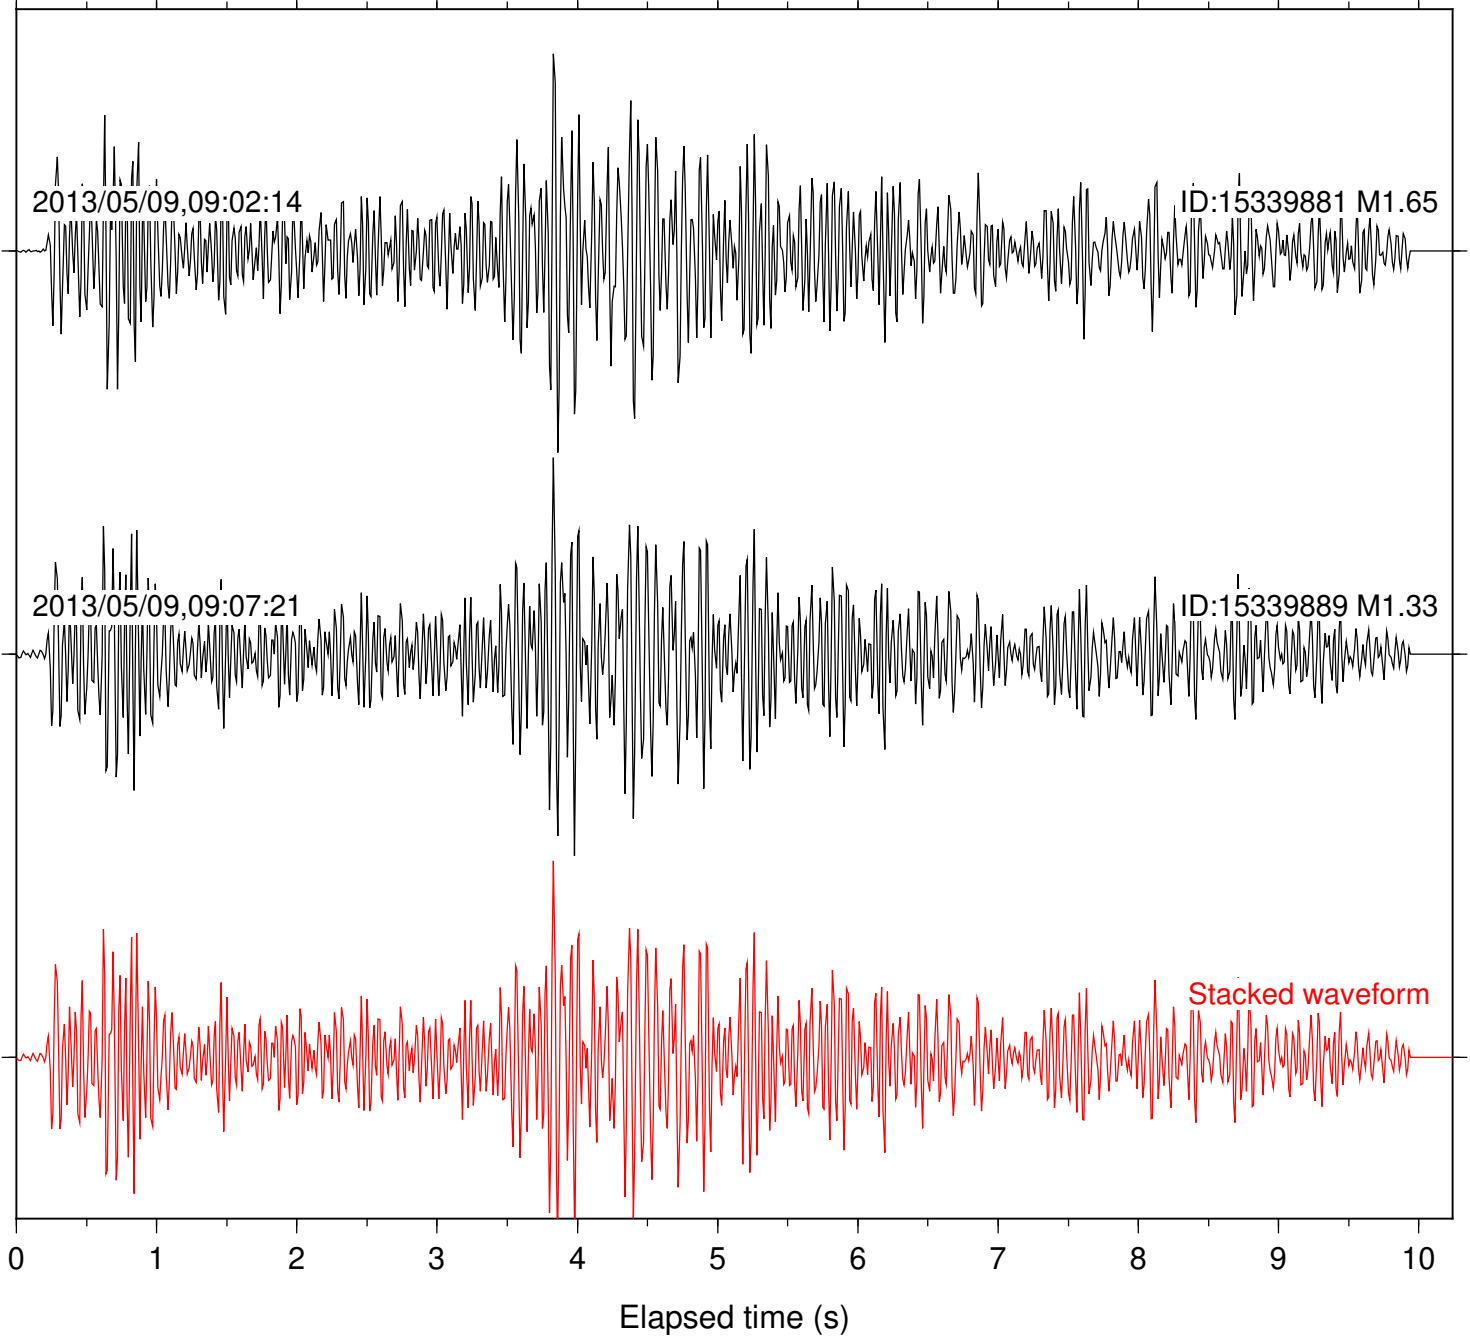

Station: DGR Com: HHZ

Focal depth: 11.67 km

Station: DNR Com: HHZ

Focal depth: 11.69 km

Station: FRD Com: HHZ

Focal depth: 11.67 km

2013/05/09,09:02:14

ID:15339881 M1.65

2014/03/29,17:15:48

ID:15482849 M2.44

Stacked waveform

0 1 2 3 4 5 6 7 8 9 10
Elapsed time (s)

Station: HMT2 Com: HHZ

Focal depth: 11.69 km

Station: KNW Com: HHZ

Focal depth: 11.67 km

Station: LVA2 Com: HHZ

Focal depth: 11.67 km

Station: PLM Com: HHZ

Focal depth: 11.67 km

Station: PMD Com: HHZ

Focal depth: 11.67 km

Station: RDM Com: HHZ

Focal depth: 11.66 km

Station: SKY Com: EHZ

Focal depth: 11.69 km

Station: TMSP Com: HHZ

Focal depth: 11.69 km

Station: WMC Com: HHZ

Focal depth: 11.69 km