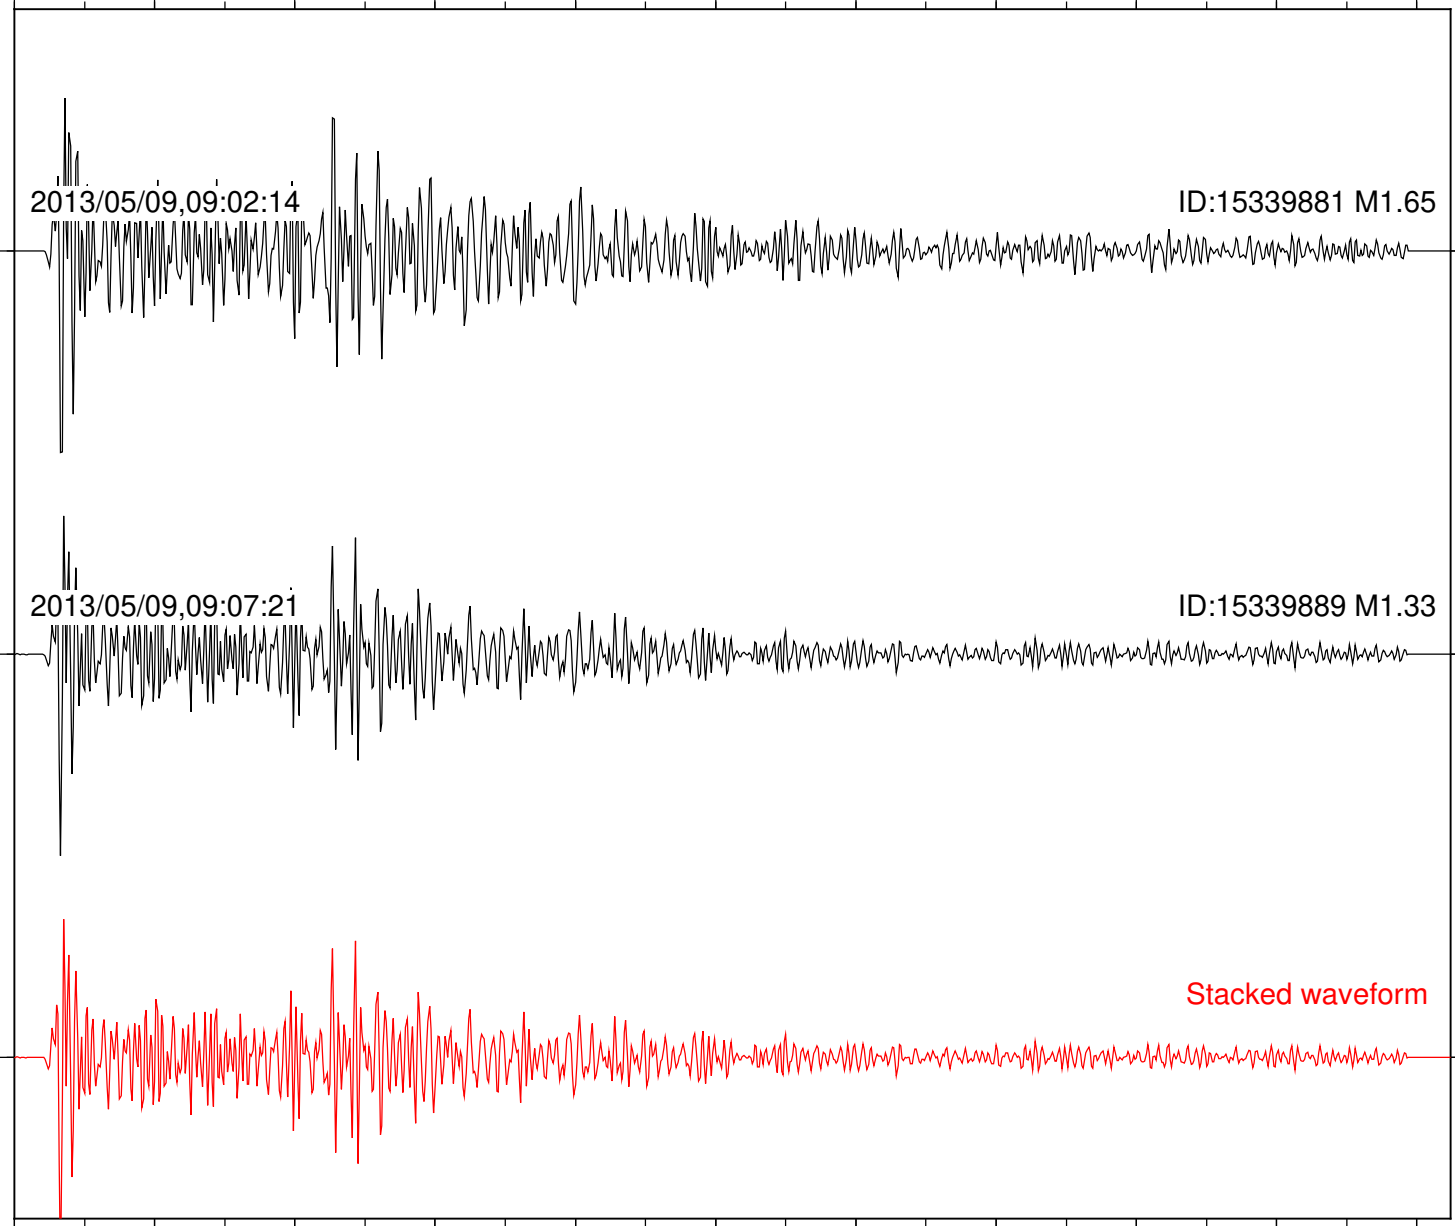

Station: B093 Com: EHZ

Focal depth: 11.67 km

Station: B946 Com: EHZ

Focal depth: 11.67 km

Station: BAC Com: EHZ

Focal depth: 11.66 km

Station: BZN Com: HHZ

Focal depth: 11.69 km

Station: CRY Com: HHZ

Focal depth: 11.69 km

2013/05/09,09:02:14

ID:15339881 M1.65

2013/05/09,09:07:21

ID:15339889 M1.33

Stacked waveform

0 1 2 3 4 5 6 7 8 9 10
Elapsed time (s)

Station: DGR Com: HHZ

Focal depth: 11.67 km

Station: DNR Com: HHZ

Focal depth: 11.69 km

Station: FRD Com: HHZ

Focal depth: 11.67 km

2013/05/09,09:02:14

ID:15339881 M1.65

Station: SKY Com: EHZ

Focal depth: 11.69 km

Station: TMSP Com: HHZ

Focal depth: 11.69 km

Station: WMC Com: HHZ

Focal depth: 11.69 km