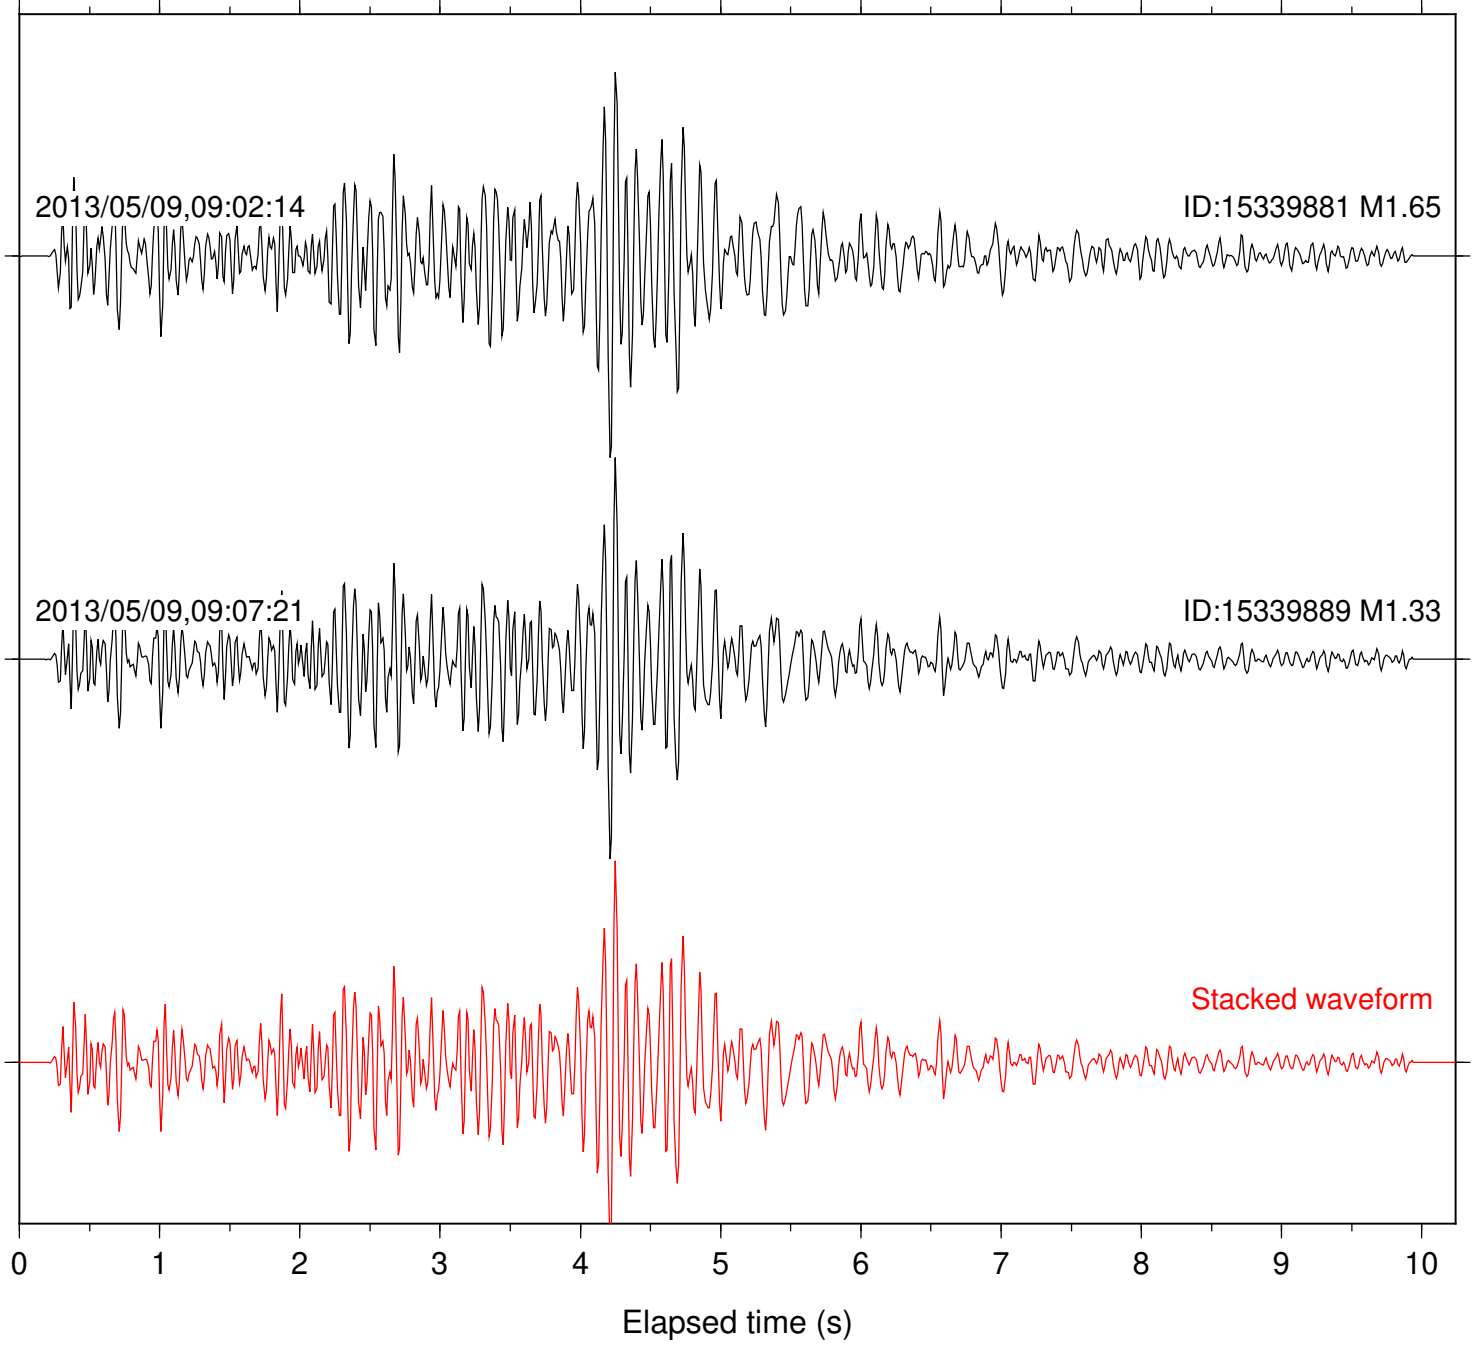

Station: CRY Com: HHZ

Focal depth: 11.69 km

2013/05/09,09:02:14

ID:15339881 M1.65

2013/05/09,09:07:21

ID:15339889 M1.33

Stacked waveform

0 1 2 3 4 5 6 7 8 9 10
Elapsed time (s)

Station: DGR Com: HHZ

Focal depth: 11.67 km

Station: DNR Com: HHZ

Focal depth: 11.69 km

Station: FRD Com: HHZ

Focal depth: 11.67 km

2013/05/09,09:02:14

ID:15339881 M1.65

Station: LVA2 Com: HHZ

Focal depth: 11.67 km

Station: PLM Com: HHZ

Focal depth: 11.67 km

Station: PMD Com: HHZ

Focal depth: 11.67 km

Station: RDM Com: HHZ

Focal depth: 11.66 km

Station: SKY Com: EHZ

Focal depth: 11.69 km

Station: TMSP Com: HHZ

Focal depth: 11.69 km

Station: WMC Com: HHZ

Focal depth: 11.69 km