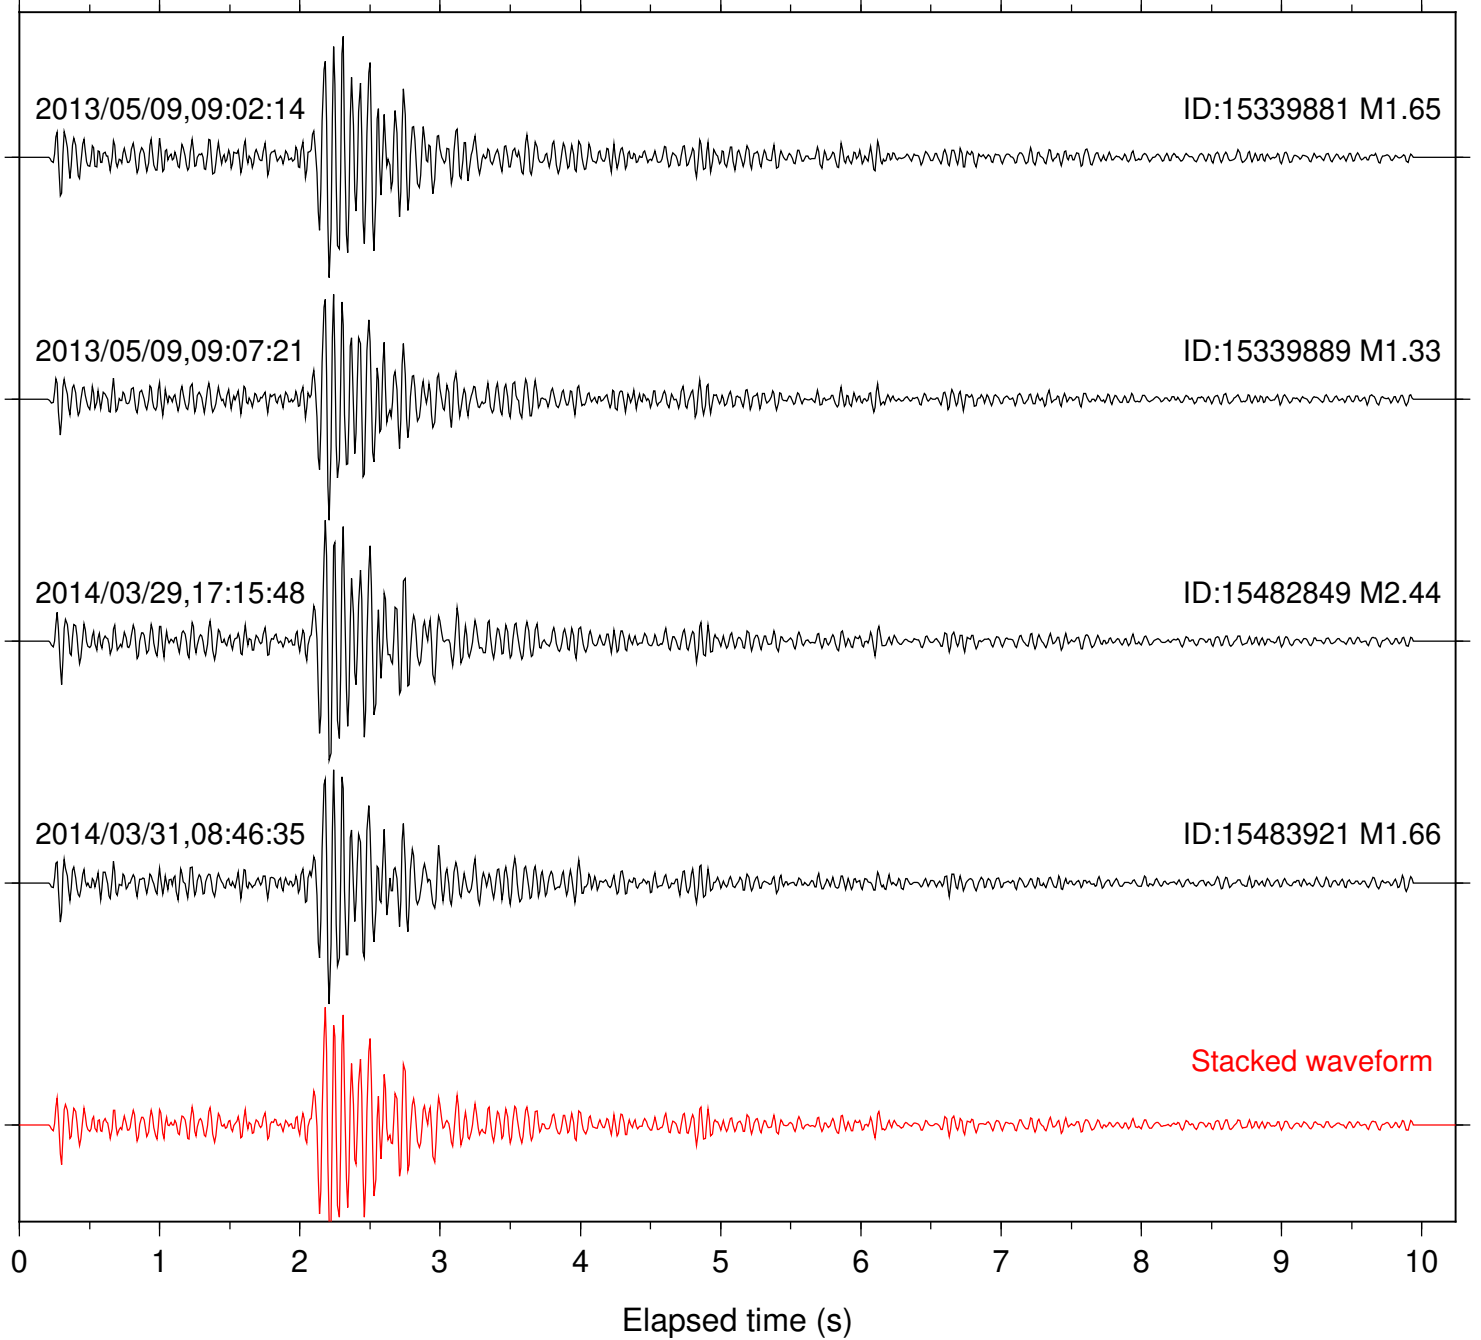

Station: B093 Com: EHZ

Focal depth: 11.67 km

Station: B946 Com: EHZ

Focal depth: 11.67 km

Station: BAC Com: EHZ

Focal depth: 11.66 km

Station: BZN Com: HHZ

Focal depth: 11.69 km

2014/03/29,17:15:48

ID:15482849 M2.44

Stacked waveform

0 1 2 3 4 5 6 7 8 9 10
Elapsed time (s)

Station: HMT2 Com: HHZ

Focal depth: 11.69 km

Station: KNW Com: HHZ

Focal depth: 11.67 km

Station: LVA2 Com: HHZ

Focal depth: 11.67 km

Station: PLM Com: HHZ

Focal depth: 11.67 km

Station: PMD Com: HHZ

Focal depth: 11.67 km

Station: RDM Com: HHZ

Focal depth: 11.66 km

Station: SKY Com: EHZ

Focal depth: 11.69 km

Station: TMSP Com: HHZ

Focal depth: 11.69 km

Station: WMC Com: HHZ

Focal depth: 11.69 km