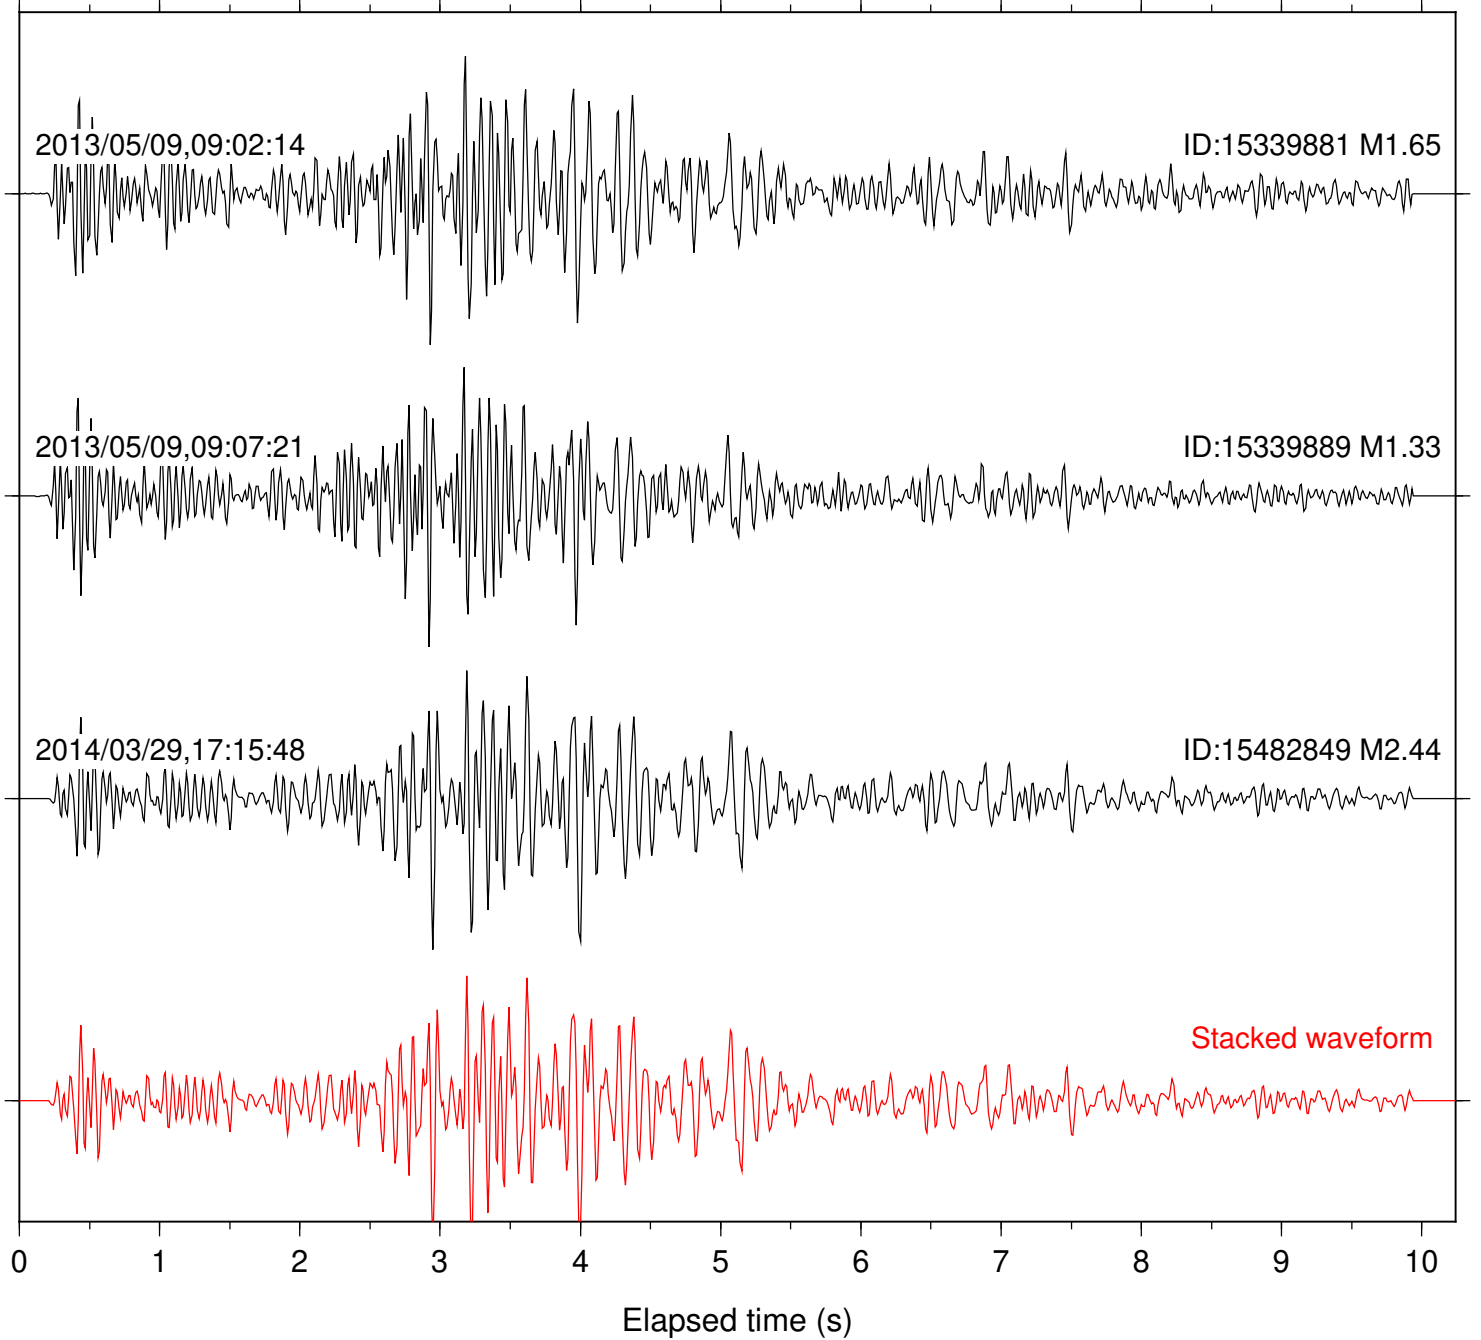

Station: B081 Com: EHZ

Focal depth: 11.67 km

Station: B082 Com: EHZ

Focal depth: 11.67 km

Station: B087 Com: EHZ

Focal depth: 11.67 km

Station: B088 Com: EHZ

Focal depth: 11.67 km

Station: B093 Com: EHZ

Focal depth: 11.67 km

Station: B946 Com: EHZ

Focal depth: 11.67 km

Station: BAC Com: EHZ

Focal depth: 11.66 km

Station: BZN Com: HHZ

Focal depth: 11.69 km

Station: CRY Com: HHZ

Focal depth: 11.69 km

2013/05/09,09:02:14

ID:15339881 M1.65

2013/05/09,09:07:21

ID:15339889 M1.33

Stacked waveform

0 1 2 3 4 5 6 7 8 9 10
Elapsed time (s)

Station: SKY Com: EHZ

Focal depth: 11.69 km

Station: TMSP Com: HHZ

Focal depth: 11.69 km

Station: WMC Com: HHZ

Focal depth: 11.69 km