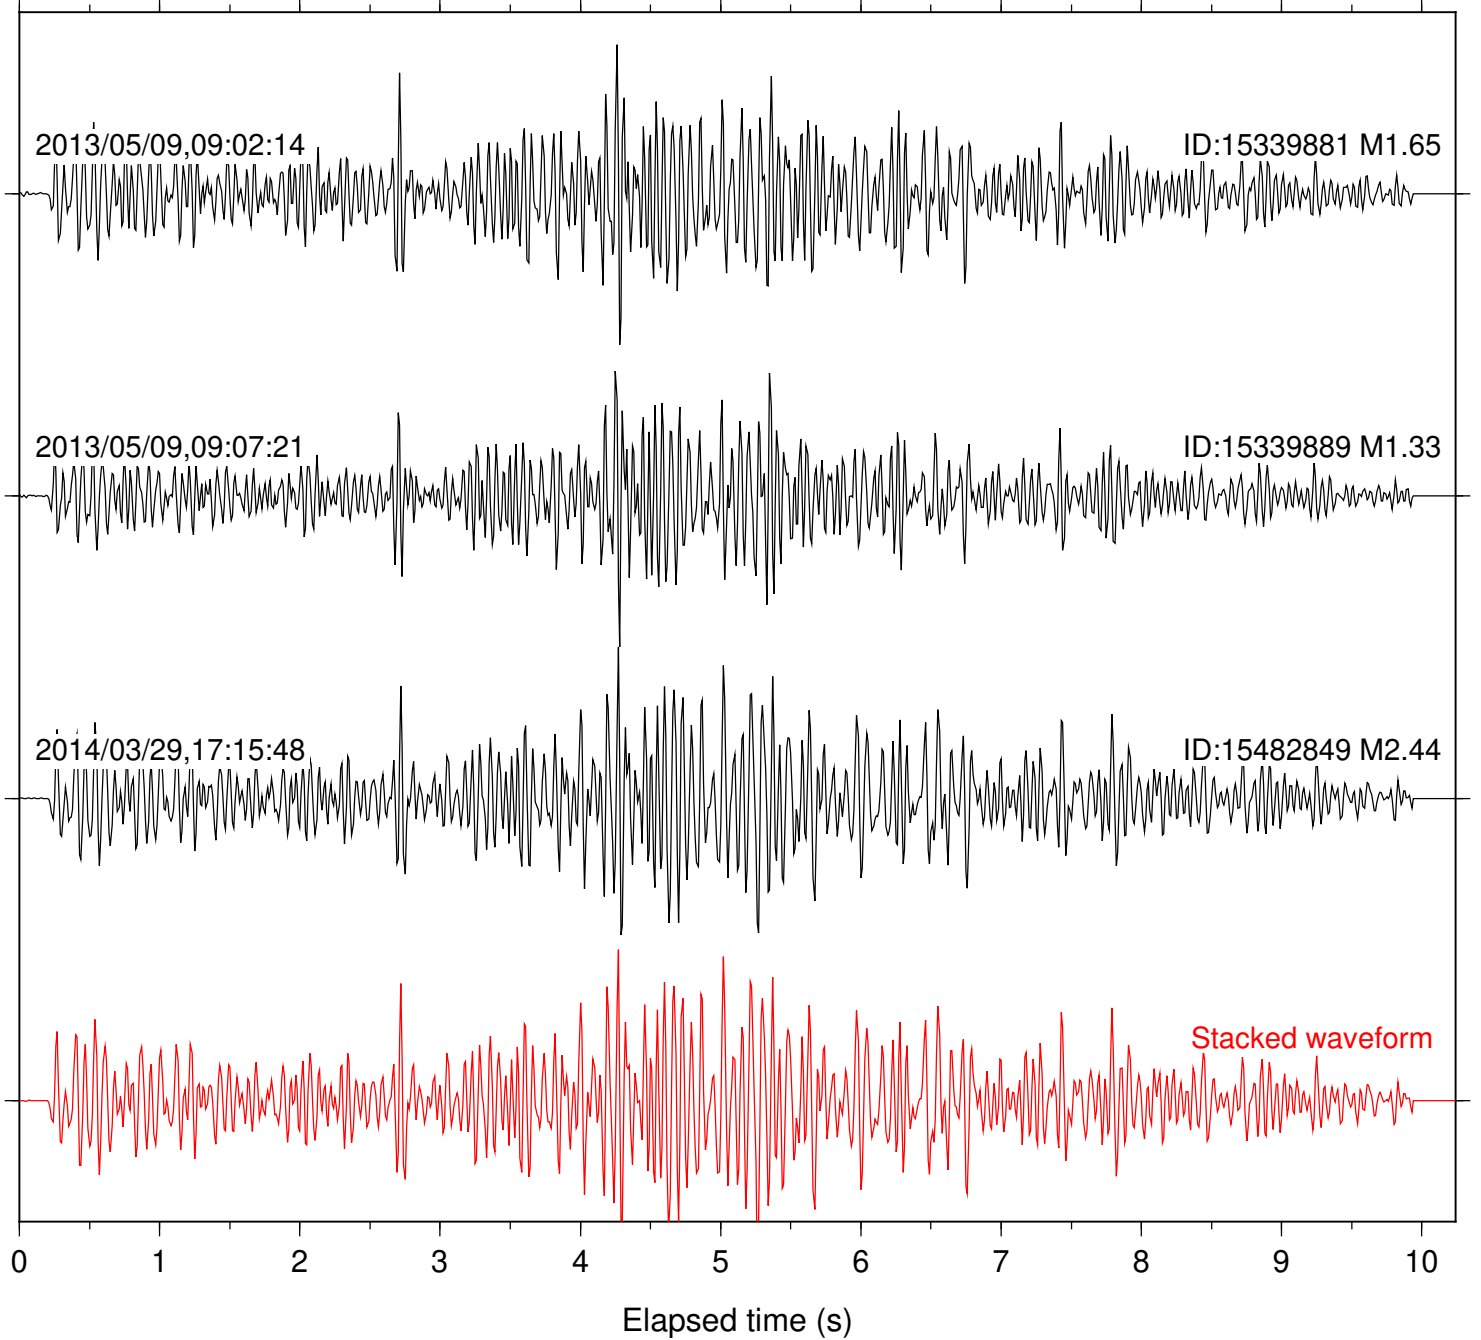

Station: DGR Com: HHZ

Focal depth: 11.67 km

Station: DNR Com: HHZ

Focal depth: 11.69 km

Station: FRD Com: HHZ

Focal depth: 11.67 km

2013/05/09,09:02:14

ID:15339881 M1.65

2014/03/29,17:15:48

ID:15482849 M2.44

Stacked waveform

0 1 2 3 4 5 6 7 8 9 10
Elapsed time (s)

Station: HMT2 Com: HHZ

Focal depth: 11.69 km

Station: KNW Com: HHZ

Focal depth: 11.67 km

Station: LVA2 Com: HHZ

Focal depth: 11.67 km

Station: PLM Com: HHZ

Focal depth: 11.67 km

Station: PMD Com: HHZ

Focal depth: 11.67 km

Station: RDM Com: HHZ

Focal depth: 11.66 km

Station: SKY Com: EHZ

Focal depth: 11.69 km

Station: TMSP Com: HHZ

Focal depth: 11.69 km

Station: WMC Com: HHZ

Focal depth: 11.69 km