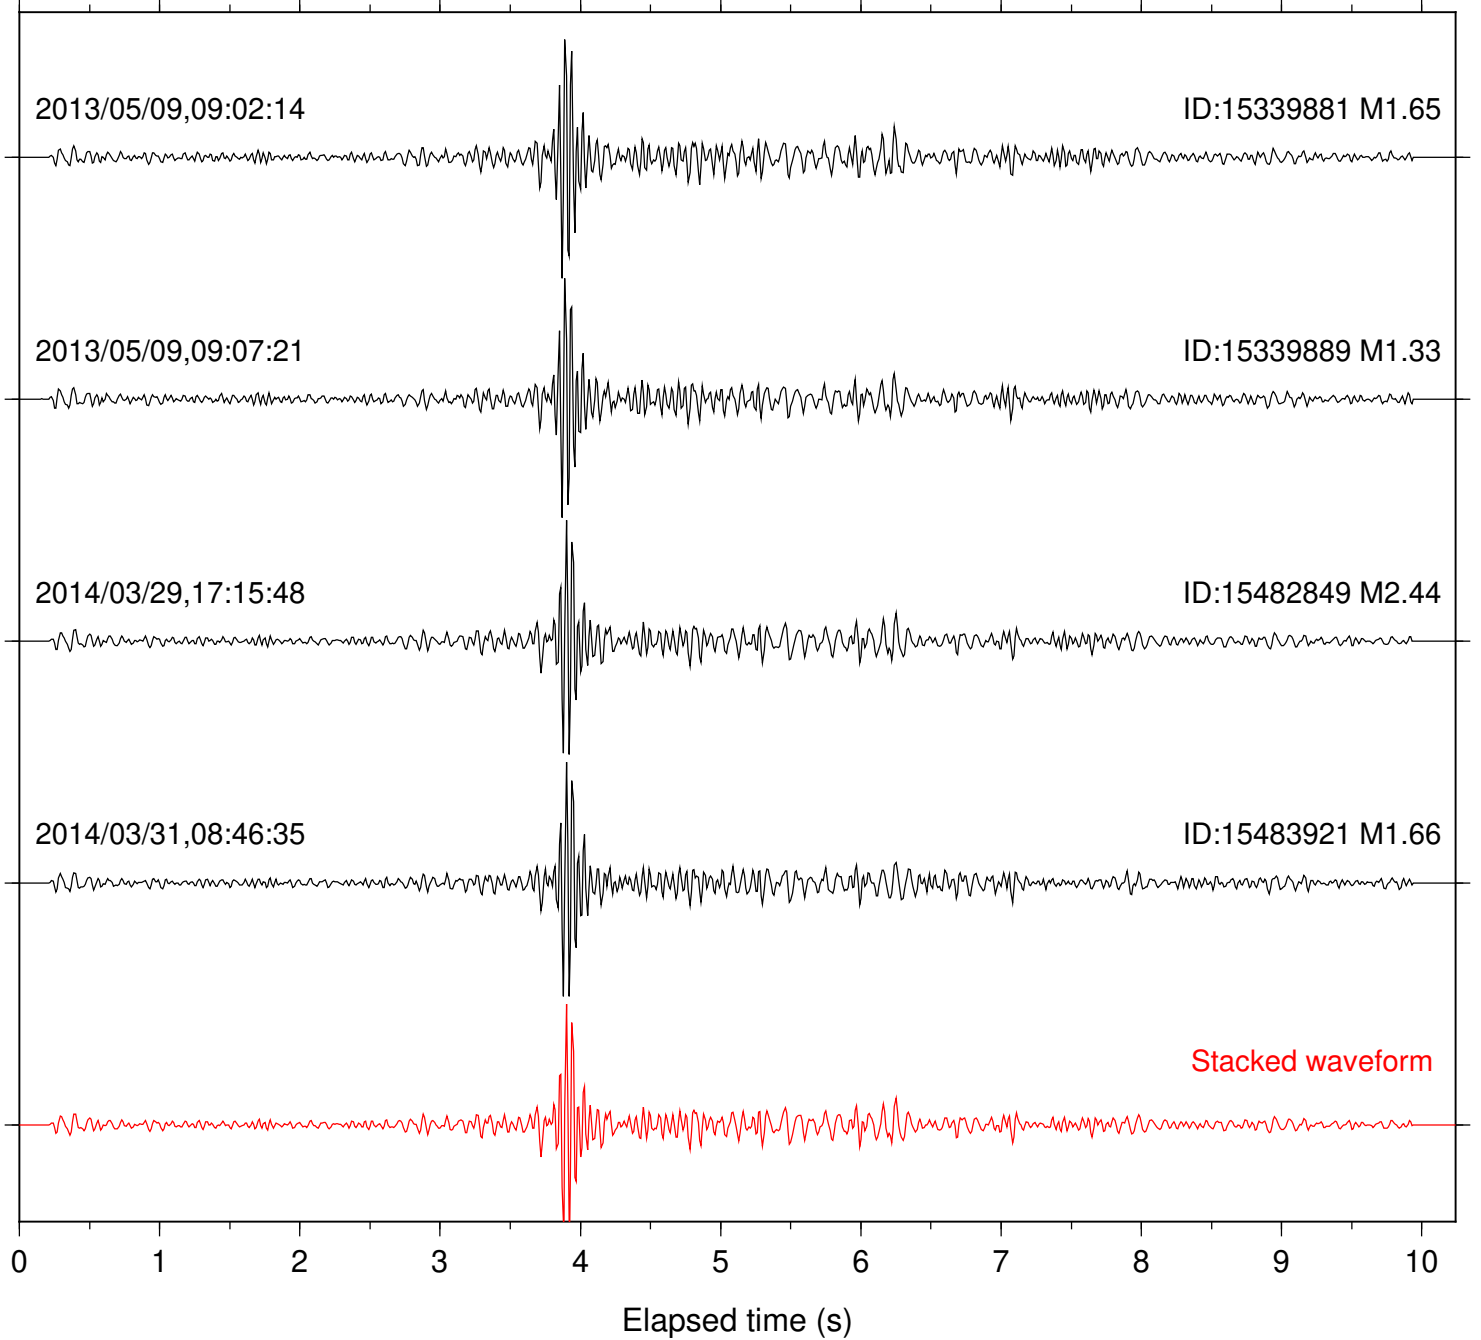

Station: B093 Com: EHZ

Focal depth: 11.67 km

Station: B946 Com: EHZ

Focal depth: 11.67 km

Station: BAC Com: EHZ

Focal depth: 11.66 km

Station: BZN Com: HHZ

Focal depth: 11.69 km

Station: CRY Com: HHZ

Focal depth: 11.69 km

2013/05/09,09:02:14

ID:15339881 M1.65

2013/05/09,09:07:21

ID:15339889 M1.33

Stacked waveform

0 1 2 3 4 5 6 7 8 9 10
Elapsed time (s)

Station: DGR Com: HHZ

Focal depth: 11.67 km

Station: DNR Com: HHZ

Focal depth: 11.69 km

Station: FRD Com: HHZ

Focal depth: 11.67 km

2013/05/09,09:02:14

ID:15339881 M1.65

Station: SKY Com: EHZ

Focal depth: 11.69 km

Station: TMSP Com: HHZ

Focal depth: 11.69 km

Station: WMC Com: HHZ

Focal depth: 11.69 km