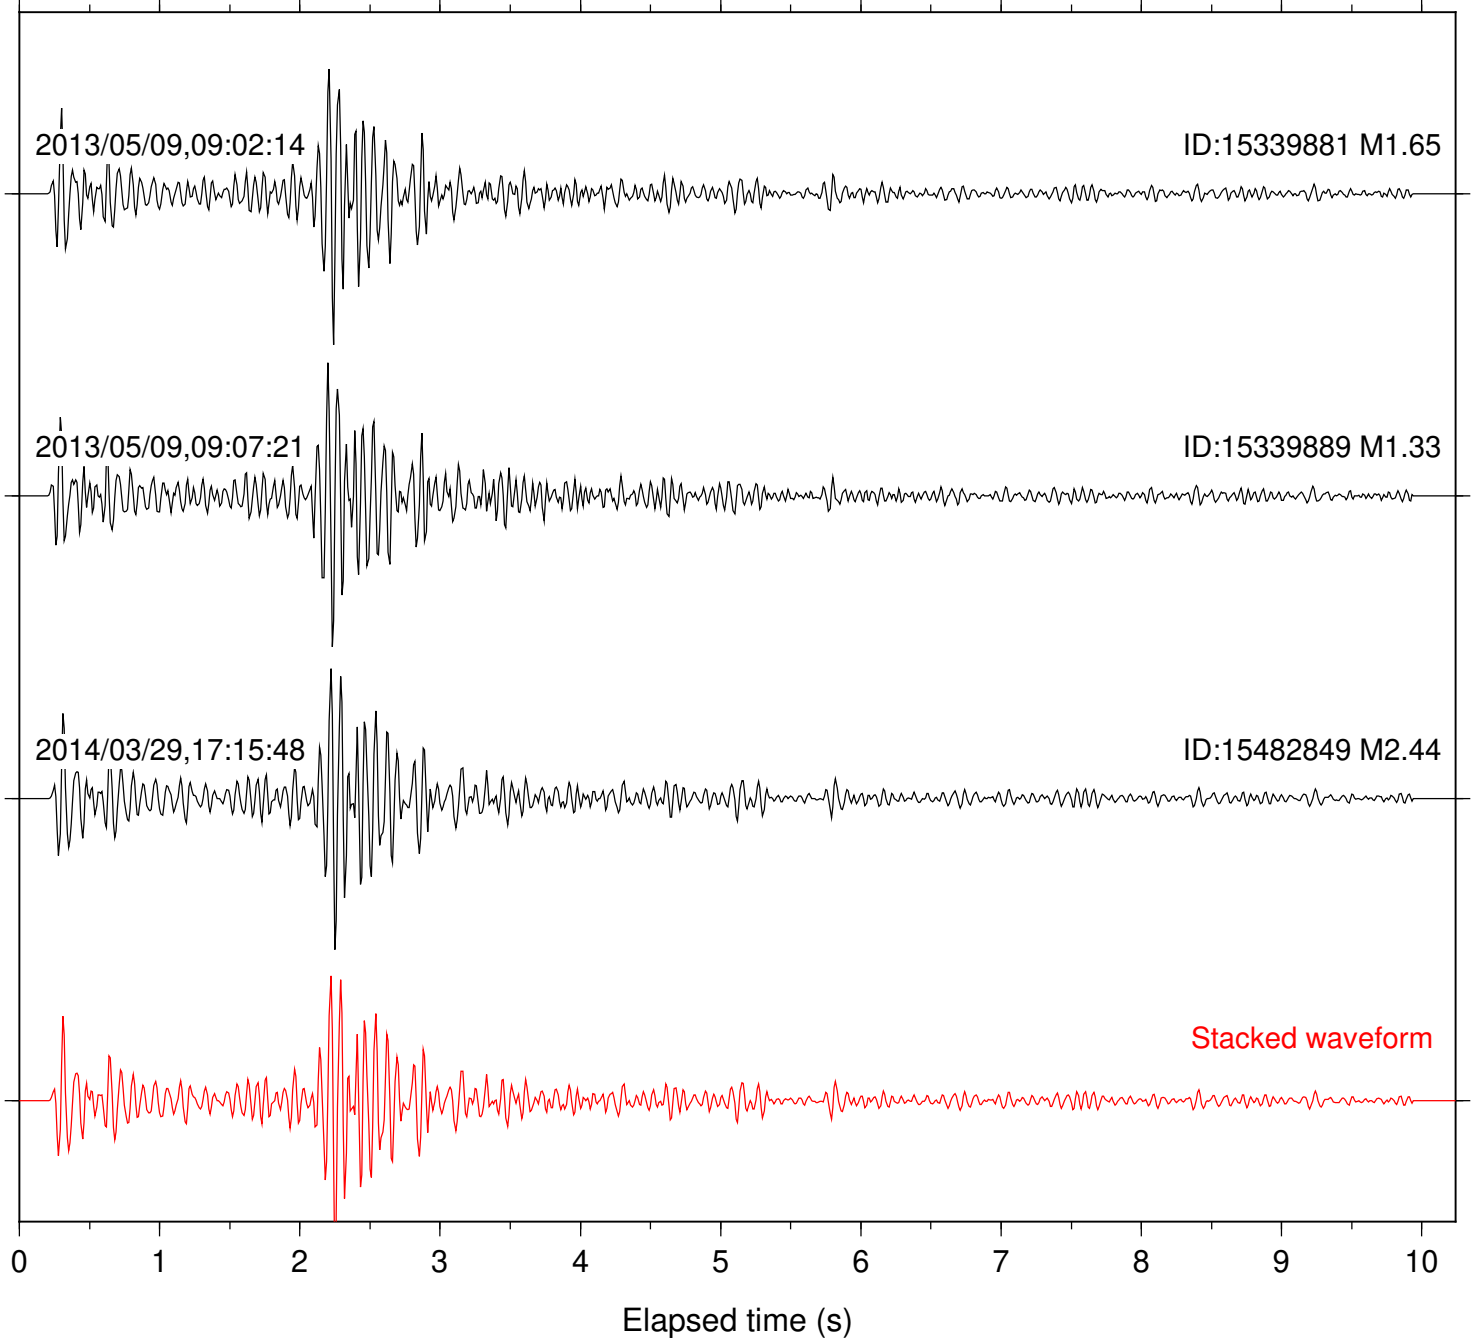

Station: DGR Com: HHZ

Focal depth: 11.67 km

Station: DNR Com: HHZ

Focal depth: 11.69 km

Station: FRD Com: HHZ

Focal depth: 11.67 km

2013/05/09,09:02:14

ID:15339881 M1.65

2014/03/29,17:15:48

ID:15482849 M2.44

Stacked waveform

0 1 2 3 4 5 6 7 8 9 10
Elapsed time (s)

Station: HMT2 Com: HHZ

Focal depth: 11.69 km

Station: KNW Com: HHZ

Focal depth: 11.67 km

Station: LVA2 Com: HHZ

Focal depth: 11.67 km

Station: PLM Com: HHZ

Focal depth: 11.67 km

Station: PMD Com: HHZ

Focal depth: 11.67 km

Station: RDM Com: HHZ

Focal depth: 11.66 km

Station: SKY Com: EHZ

Focal depth: 11.69 km

Station: TMSP Com: HHZ

Focal depth: 11.69 km

Station: WMC Com: HHZ

Focal depth: 11.69 km