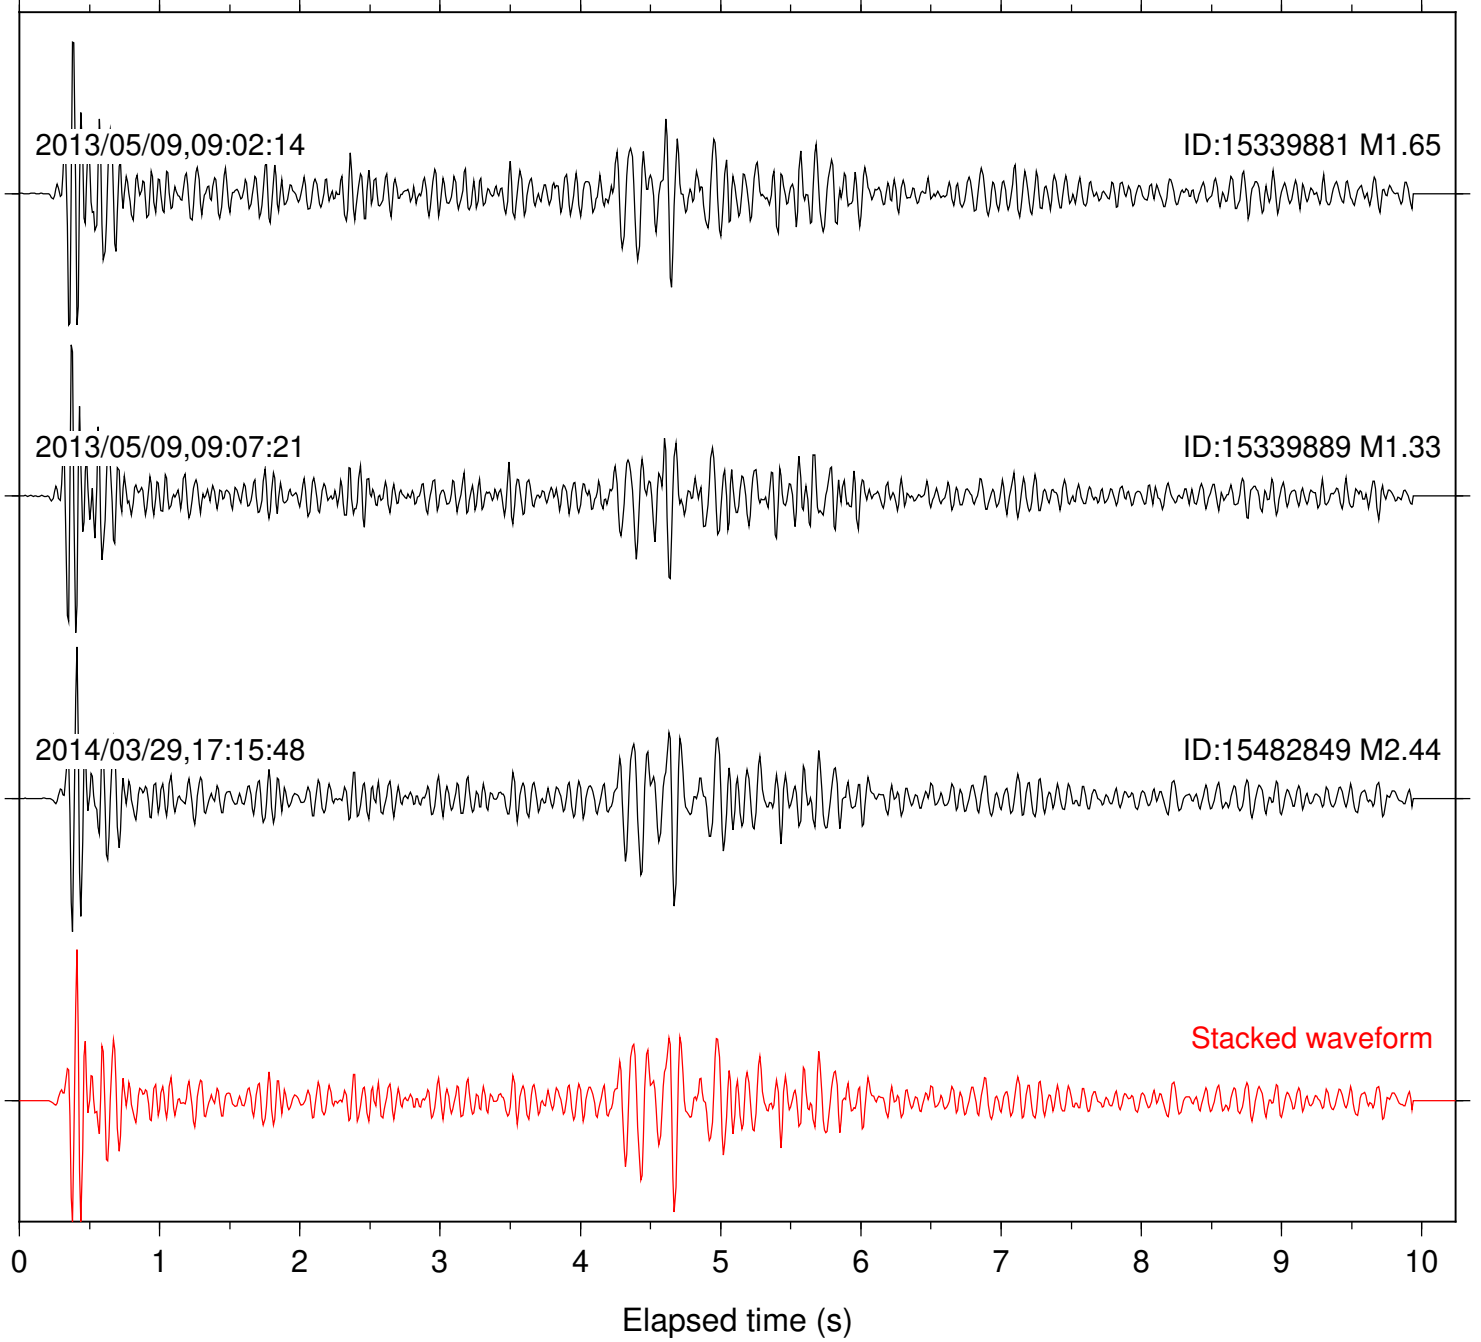

Station: B081 Com: EHZ

Focal depth: 11.67 km

Station: B082 Com: EHZ

Focal depth: 11.67 km

Station: B087 Com: EHZ

Focal depth: 11.67 km

Station: B088 Com: EHZ

Focal depth: 11.67 km

Station: B093 Com: EHZ

Focal depth: 11.67 km

Station: B946 Com: EHZ

Focal depth: 11.67 km

Station: BAC Com: EHZ

Focal depth: 11.66 km

Station: BZN Com: HHZ

Focal depth: 11.69 km

Station: CRY Com: HHZ

Focal depth: 11.69 km

2013/05/09,09:02:14

ID:15339881 M1.65

2013/05/09,09:07:21

ID:15339889 M1.33

Stacked waveform

0 1 2 3 4 5 6 7 8 9 10
Elapsed time (s)

Station: SKY Com: EHZ

Focal depth: 11.69 km

Station: TMSP Com: HHZ

Focal depth: 11.69 km

Station: WMC Com: HHZ

Focal depth: 11.69 km