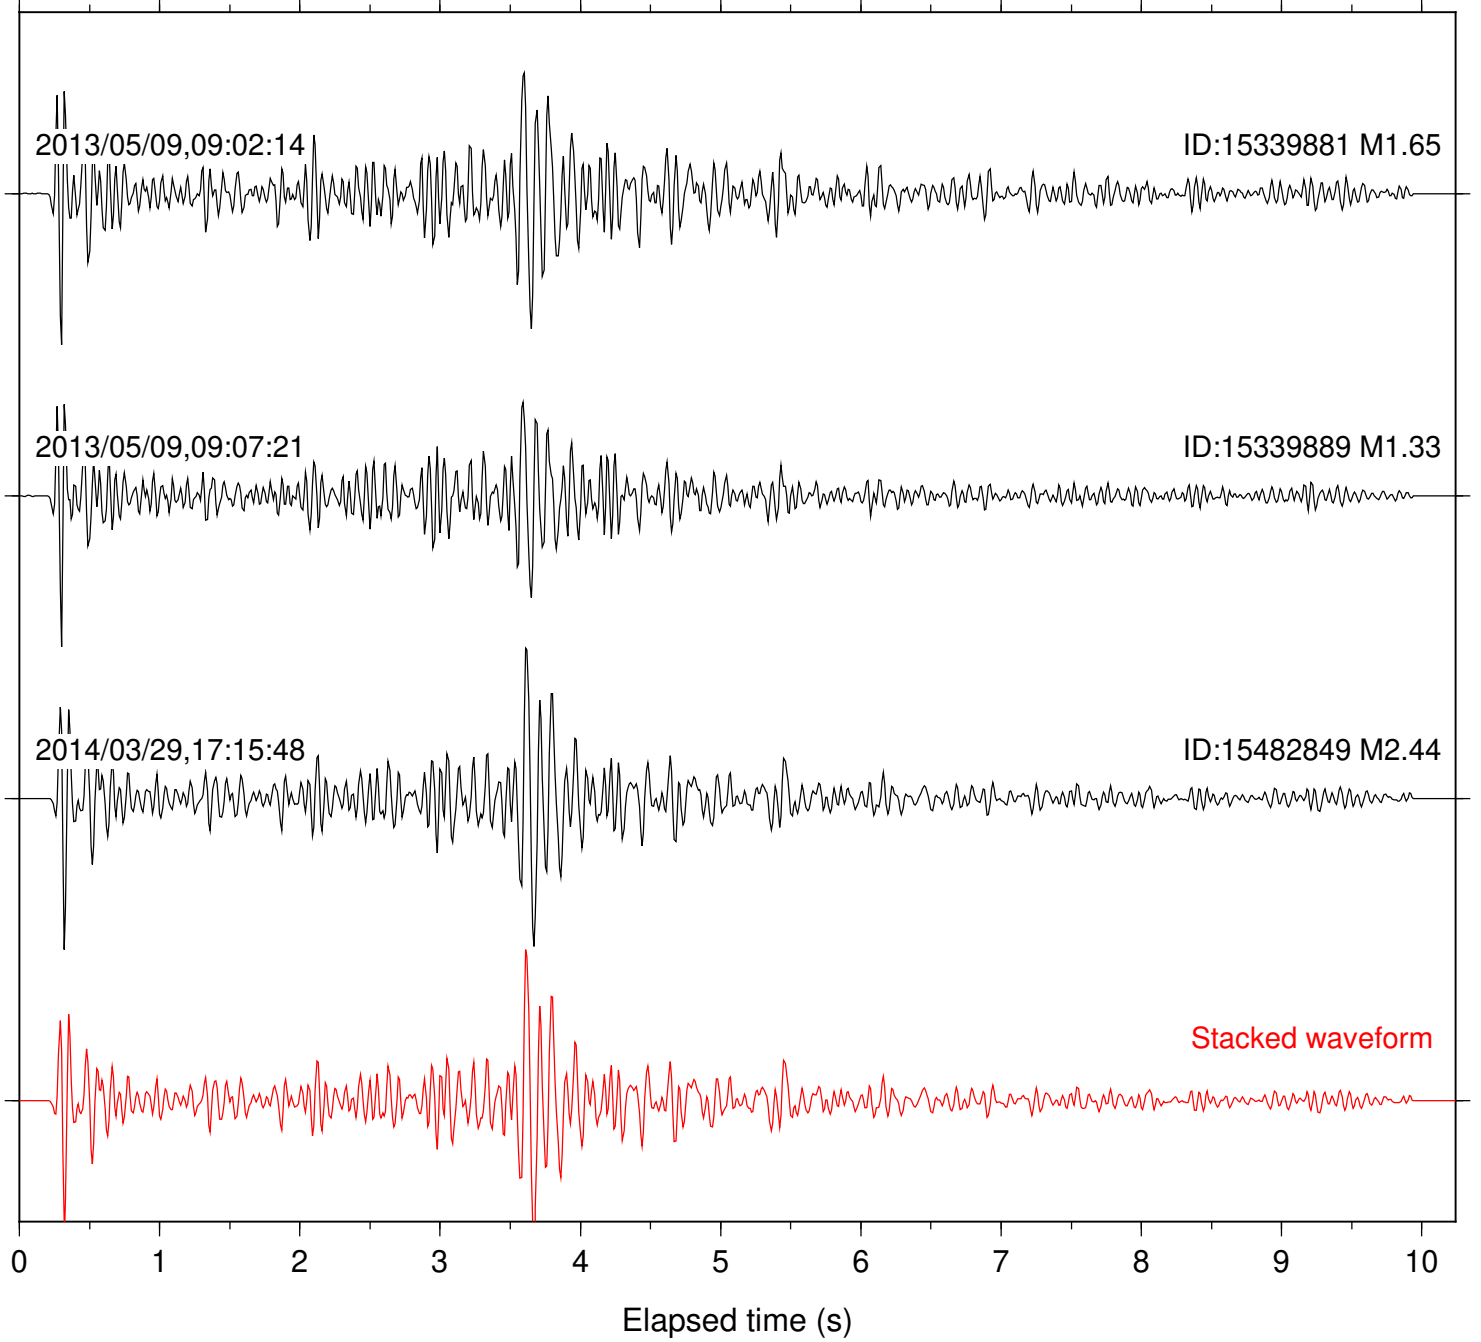

Station: B081 Com: EHZ

Focal depth: 11.67 km

Station: B082 Com: EHZ

Focal depth: 11.67 km

Station: B087 Com: EHZ

Focal depth: 11.67 km

Station: B088 Com: EHZ

Focal depth: 11.67 km

Station: B093 Com: EHZ

Focal depth: 11.67 km

Station: B946 Com: EHZ

Focal depth: 11.67 km

Station: BAC Com: EHZ

Focal depth: 11.66 km

Station: BZN Com: HHZ

Focal depth: 11.69 km

Station: CRY Com: HHZ

Focal depth: 11.69 km

2013/05/09,09:02:14

ID:15339881 M1.65

2013/05/09,09:07:21

ID:15339889 M1.33

Stacked waveform

0 1 2 3 4 5 6 7 8 9 10
Elapsed time (s)

Station: SKY Com: EHZ

Focal depth: 11.69 km

Station: TMSP Com: HHZ

Focal depth: 11.69 km

Station: WMC Com: HHZ

Focal depth: 11.69 km