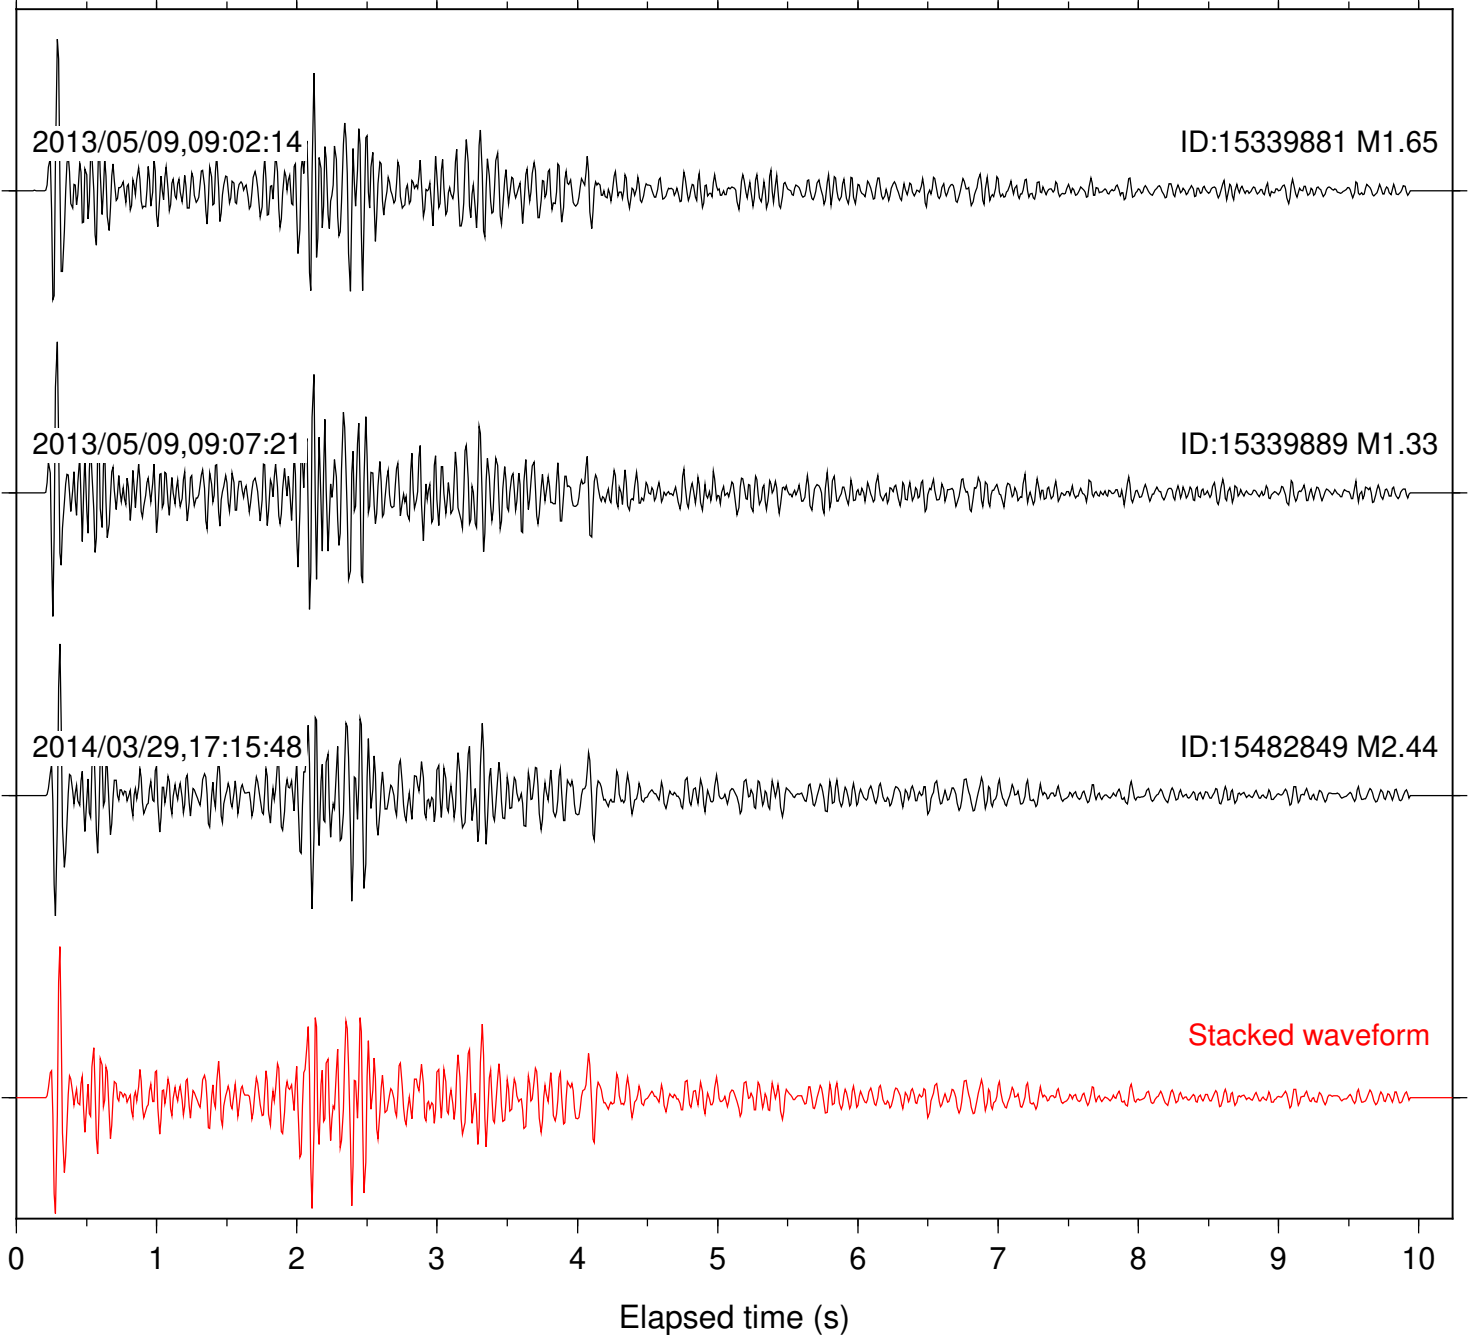

Station: B081 Com: EHZ

Focal depth: 11.67 km

Station: B082 Com: EHZ

Focal depth: 11.67 km

Station: B087 Com: EHZ

Focal depth: 11.67 km

Station: B088 Com: EHZ

Focal depth: 11.67 km

Station: B093 Com: EHZ

Focal depth: 11.67 km

Station: B946 Com: EHZ

Focal depth: 11.67 km

Station: BAC Com: EHZ

Focal depth: 11.66 km

Station: BZN Com: HHZ

Focal depth: 11.69 km

Station: CRY Com: HHZ

Focal depth: 11.69 km

2013/05/09,09:02:14

ID:15339881 M1.65

2013/05/09,09:07:21

ID:15339889 M1.33

Stacked waveform

0 1 2 3 4 5 6 7 8 9 10
Elapsed time (s)

Station: SKY Com: EHZ

Focal depth: 11.69 km

Station: TMSP Com: HHZ

Focal depth: 11.69 km

Station: WMC Com: HHZ

Focal depth: 11.69 km