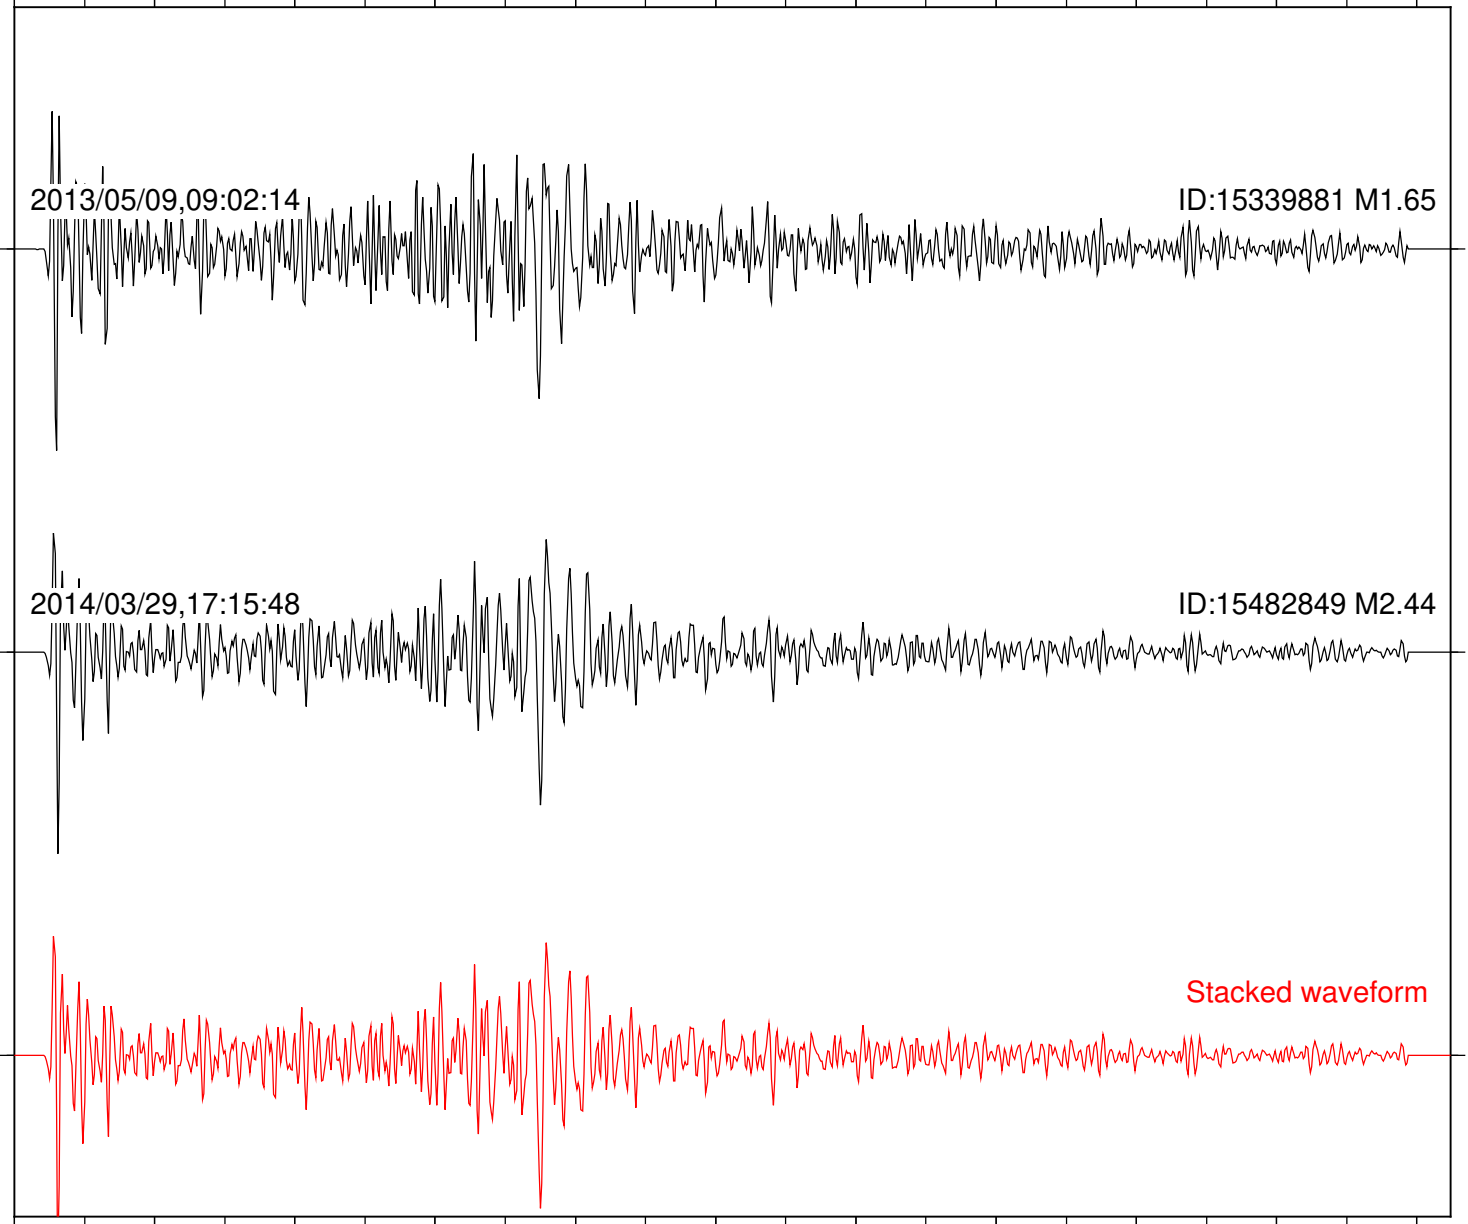

Station: CRY Com: HHZ

Focal depth: 11.69 km

2013/05/09,09:02:14

ID:15339881 M1.65

2013/05/09,09:07:21

ID:15339889 M1.33

Stacked waveform

0 1 2 3 4 5 6 7 8 9 10
Elapsed time (s)

Station: DGR Com: HHZ

Focal depth: 11.67 km

Station: DNR Com: HHZ

Focal depth: 11.69 km

Station: FRD Com: HHZ

Focal depth: 11.67 km

2013/05/09,09:02:14

ID:15339881 M1.65

2014/03/29,17:15:48

ID:15482849 M2.44

Stacked waveform

0 1 2 3 4 5 6 7 8 9 10
Elapsed time (s)

Station: HMT2 Com: HHZ

Focal depth: 11.69 km

Station: KNW Com: HHZ

Focal depth: 11.67 km

Station: LVA2 Com: HHZ

Focal depth: 11.67 km

Station: PLM Com: HHZ

Focal depth: 11.67 km

Station: PMD Com: HHZ

Focal depth: 11.67 km

Station: RDM Com: HHZ

Focal depth: 11.66 km