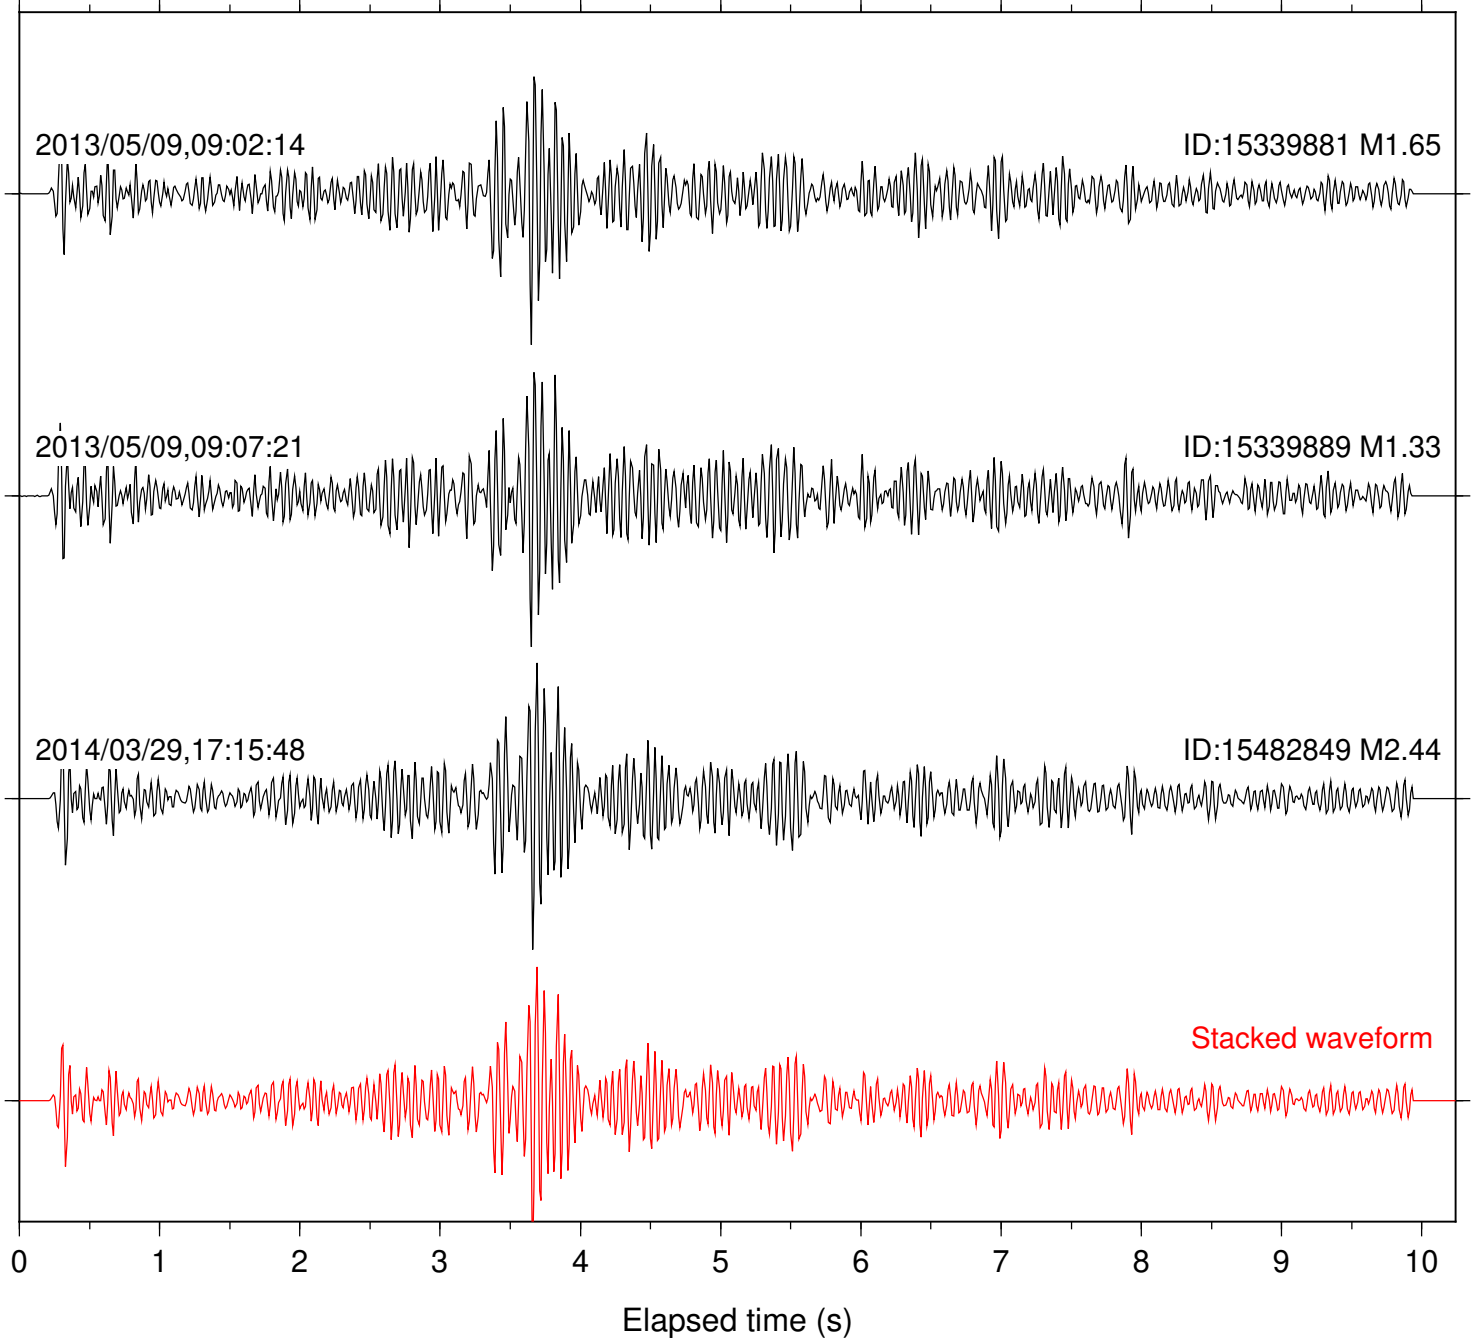

Station: B093 Com: EHZ

Focal depth: 11.67 km

Station: B946 Com: EHZ

Focal depth: 11.67 km

Station: BAC Com: EHZ

Focal depth: 11.66 km

Station: BZN Com: HHZ

Focal depth: 11.69 km

Station: CRY Com: HHZ

Focal depth: 11.69 km

2013/05/09,09:02:14

ID:15339881 M1.65

2013/05/09,09:07:21

ID:15339889 M1.33

Stacked waveform

0 1 2 3 4 5 6 7 8 9 10
Elapsed time (s)

Station: DGR Com: HHZ

Focal depth: 11.67 km

Station: DNR Com: HHZ

Focal depth: 11.69 km

Station: FRD Com: HHZ

Focal depth: 11.67 km

2013/05/09,09:02:14

ID:15339881 M1.65

Station: SKY Com: EHZ

Focal depth: 11.69 km

Station: TMSP Com: HHZ

Focal depth: 11.69 km

Station: WMC Com: HHZ

Focal depth: 11.69 km