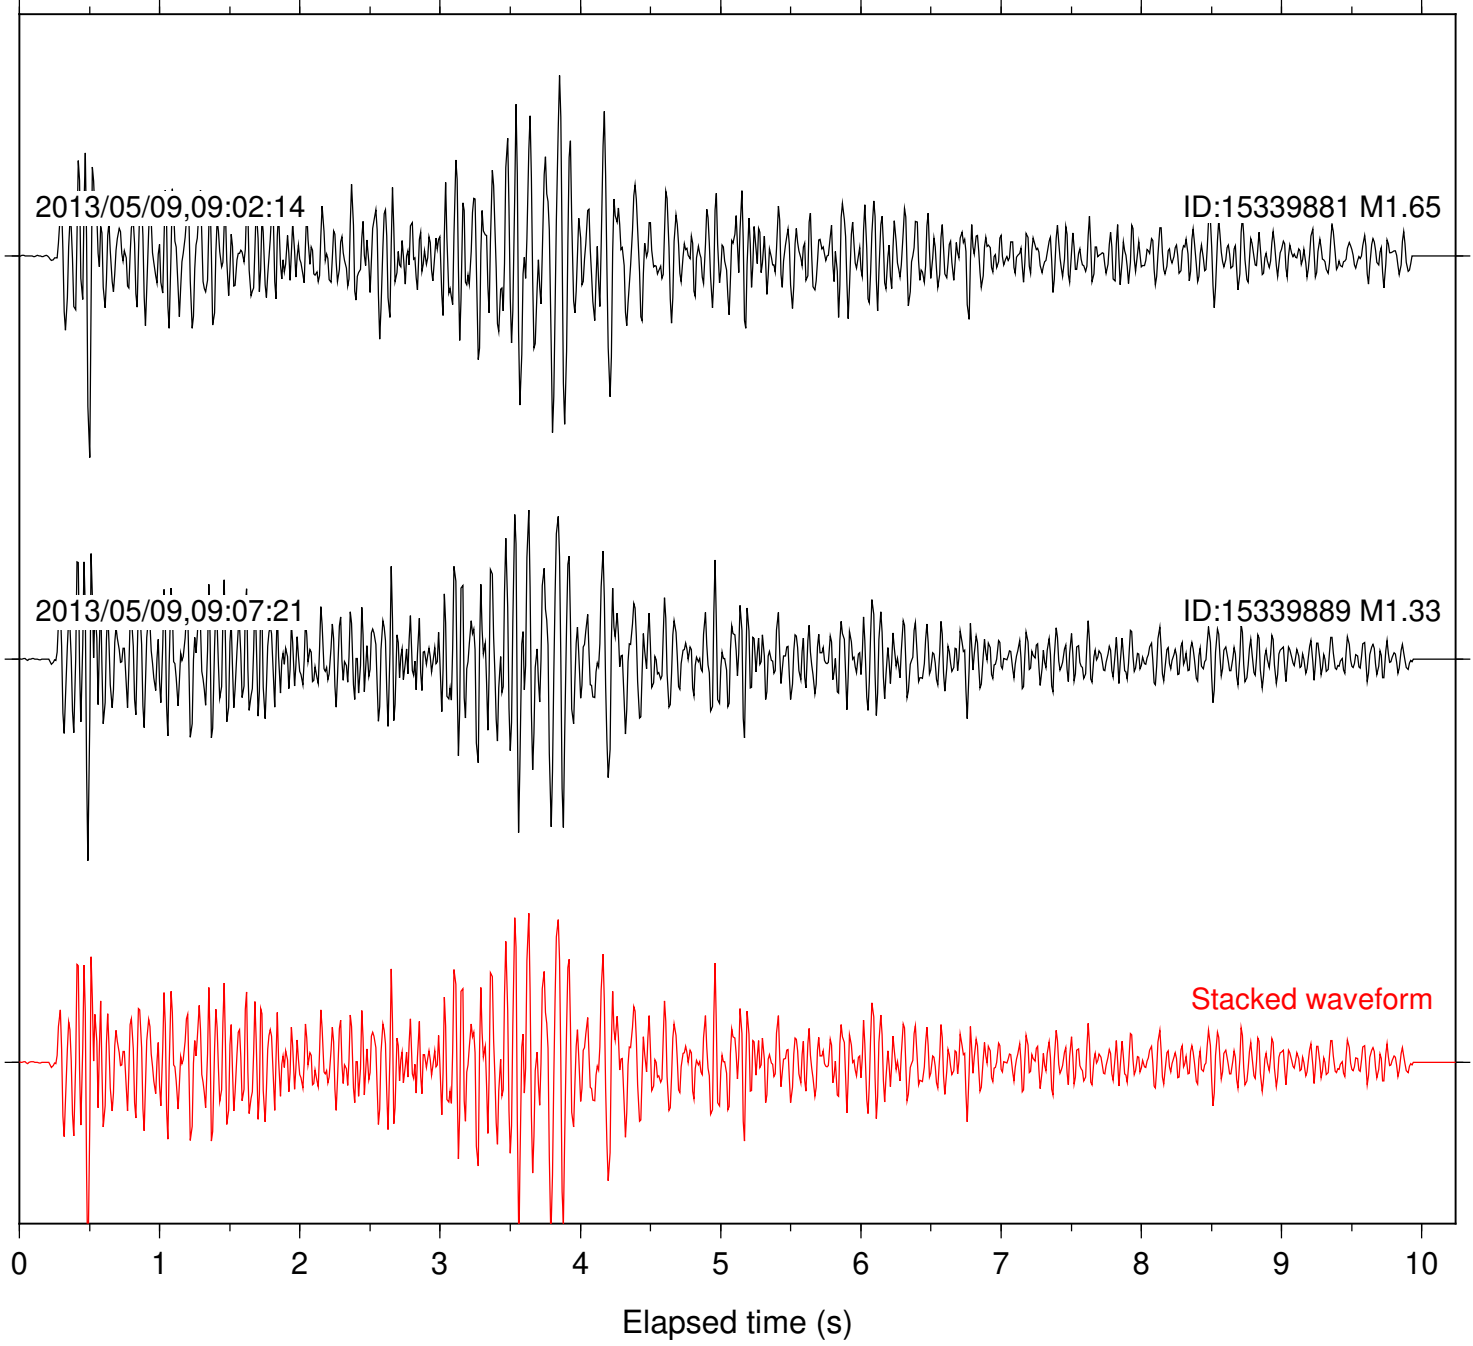

Station: B093 Com: EHZ

Focal depth: 11.67 km

Station: B946 Com: EHZ

Focal depth: 11.67 km

Station: BAC Com: EHZ

Focal depth: 11.66 km

Station: BZN Com: HHZ

Focal depth: 11.69 km

Station: CRY Com: HHZ

Focal depth: 11.69 km

2013/05/09,09:02:14

ID:15339881 M1.65

2013/05/09,09:07:21

ID:15339889 M1.33

Stacked waveform

0 1 2 3 4 5 6 7 8 9 10
Elapsed time (s)

Station: DGR Com: HHZ

Focal depth: 11.67 km

Station: DNR Com: HHZ

Focal depth: 11.69 km

Station: FRD Com: HHZ

Focal depth: 11.67 km

2013/05/09,09:02:14

ID:15339881 M1.65

Station: SKY Com: EHZ

Focal depth: 11.69 km

Station: TMSP Com: HHZ

Focal depth: 11.69 km

Station: WMC Com: HHZ

Focal depth: 11.69 km