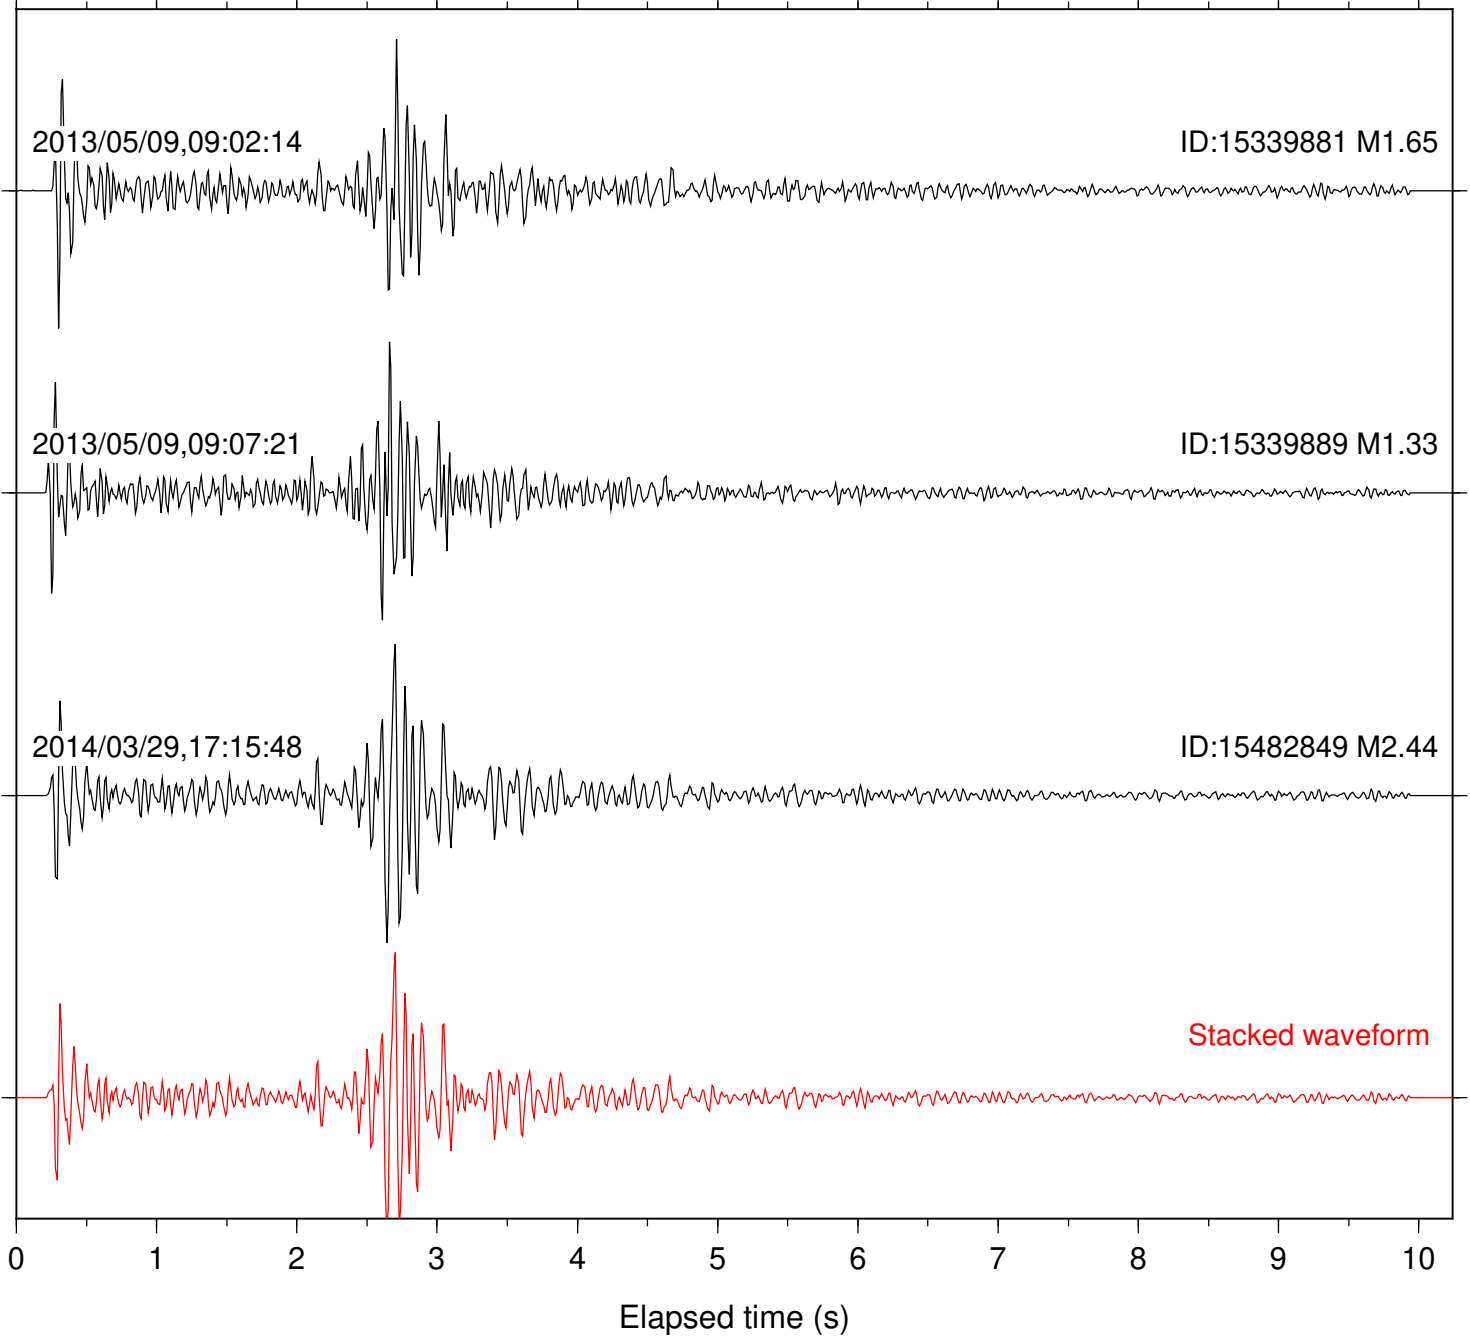

Station: B081 Com: EHZ

Focal depth: 11.67 km

Station: B082 Com: EHZ

Focal depth: 11.67 km

Station: B087 Com: EHZ

Focal depth: 11.67 km

Station: B088 Com: EHZ

Focal depth: 11.67 km

Station: B093 Com: EHZ

Focal depth: 11.67 km

Station: B946 Com: EHZ

Focal depth: 11.67 km

Station: BAC Com: EHZ

Focal depth: 11.66 km

Station: BZN Com: HHZ

Focal depth: 11.69 km

Station: CRY Com: HHZ

Focal depth: 11.69 km

2013/05/09,09:02:14

ID:15339881 M1.65

2013/05/09,09:07:21

ID:15339889 M1.33

Stacked waveform

0 1 2 3 4 5 6 7 8 9 10
Elapsed time (s)

Station: SKY Com: EHZ

Focal depth: 11.69 km

Station: TMSP Com: HHZ

Focal depth: 11.69 km

Station: WMC Com: HHZ

Focal depth: 11.69 km