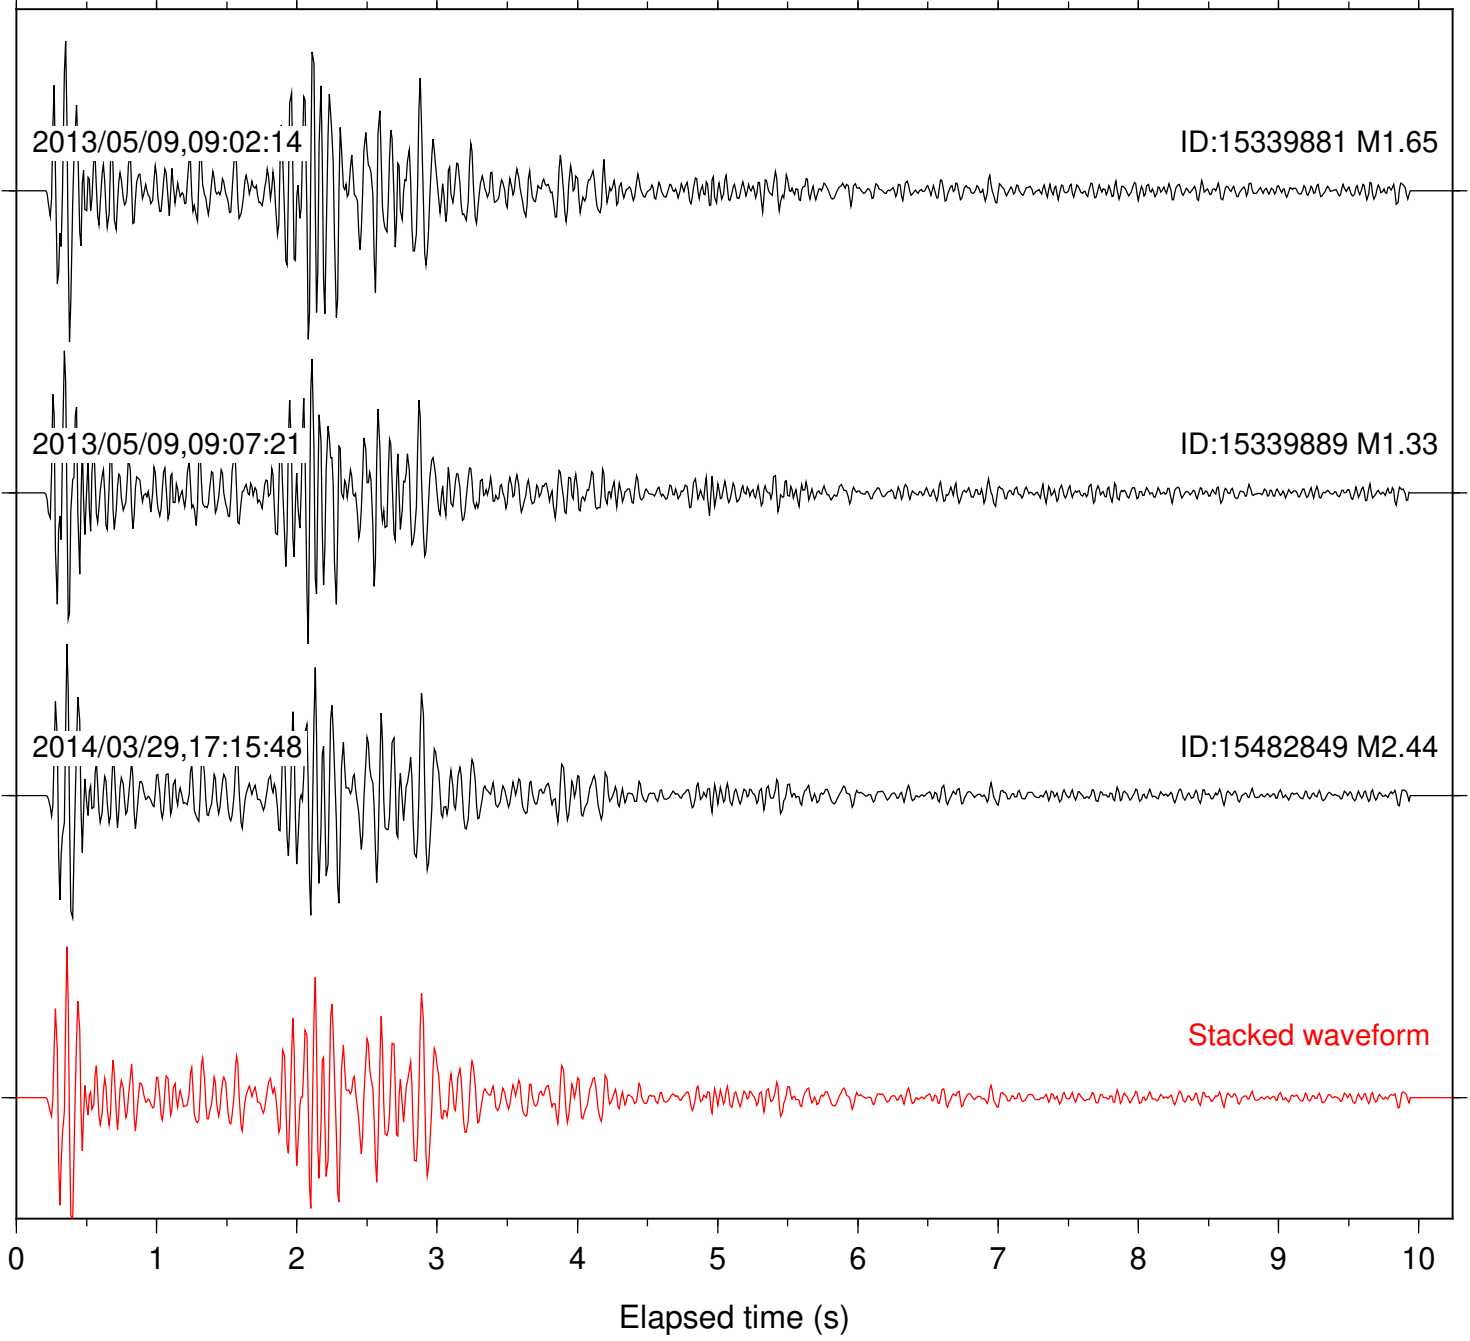

Station: B081 Com: EHZ

Focal depth: 11.67 km

Station: B082 Com: EHZ

Focal depth: 11.67 km

Station: B087 Com: EHZ

Focal depth: 11.67 km

Station: B088 Com: EHZ

Focal depth: 11.67 km

Station: B093 Com: EHZ

Focal depth: 11.67 km

Station: B946 Com: EHZ

Focal depth: 11.67 km

Station: BAC Com: EHZ

Focal depth: 11.66 km

Station: BZN Com: HHZ

Focal depth: 11.69 km

Station: CRY Com: HHZ

Focal depth: 11.69 km

2013/05/09,09:02:14

ID:15339881 M1.65

2013/05/09,09:07:21

ID:15339889 M1.33

Stacked waveform

0 1 2 3 4 5 6 7 8 9 10
Elapsed time (s)

Station: SKY Com: EHZ

Focal depth: 11.69 km

Station: TMSP Com: HHZ

Focal depth: 11.69 km

Station: WMC Com: HHZ

Focal depth: 11.69 km