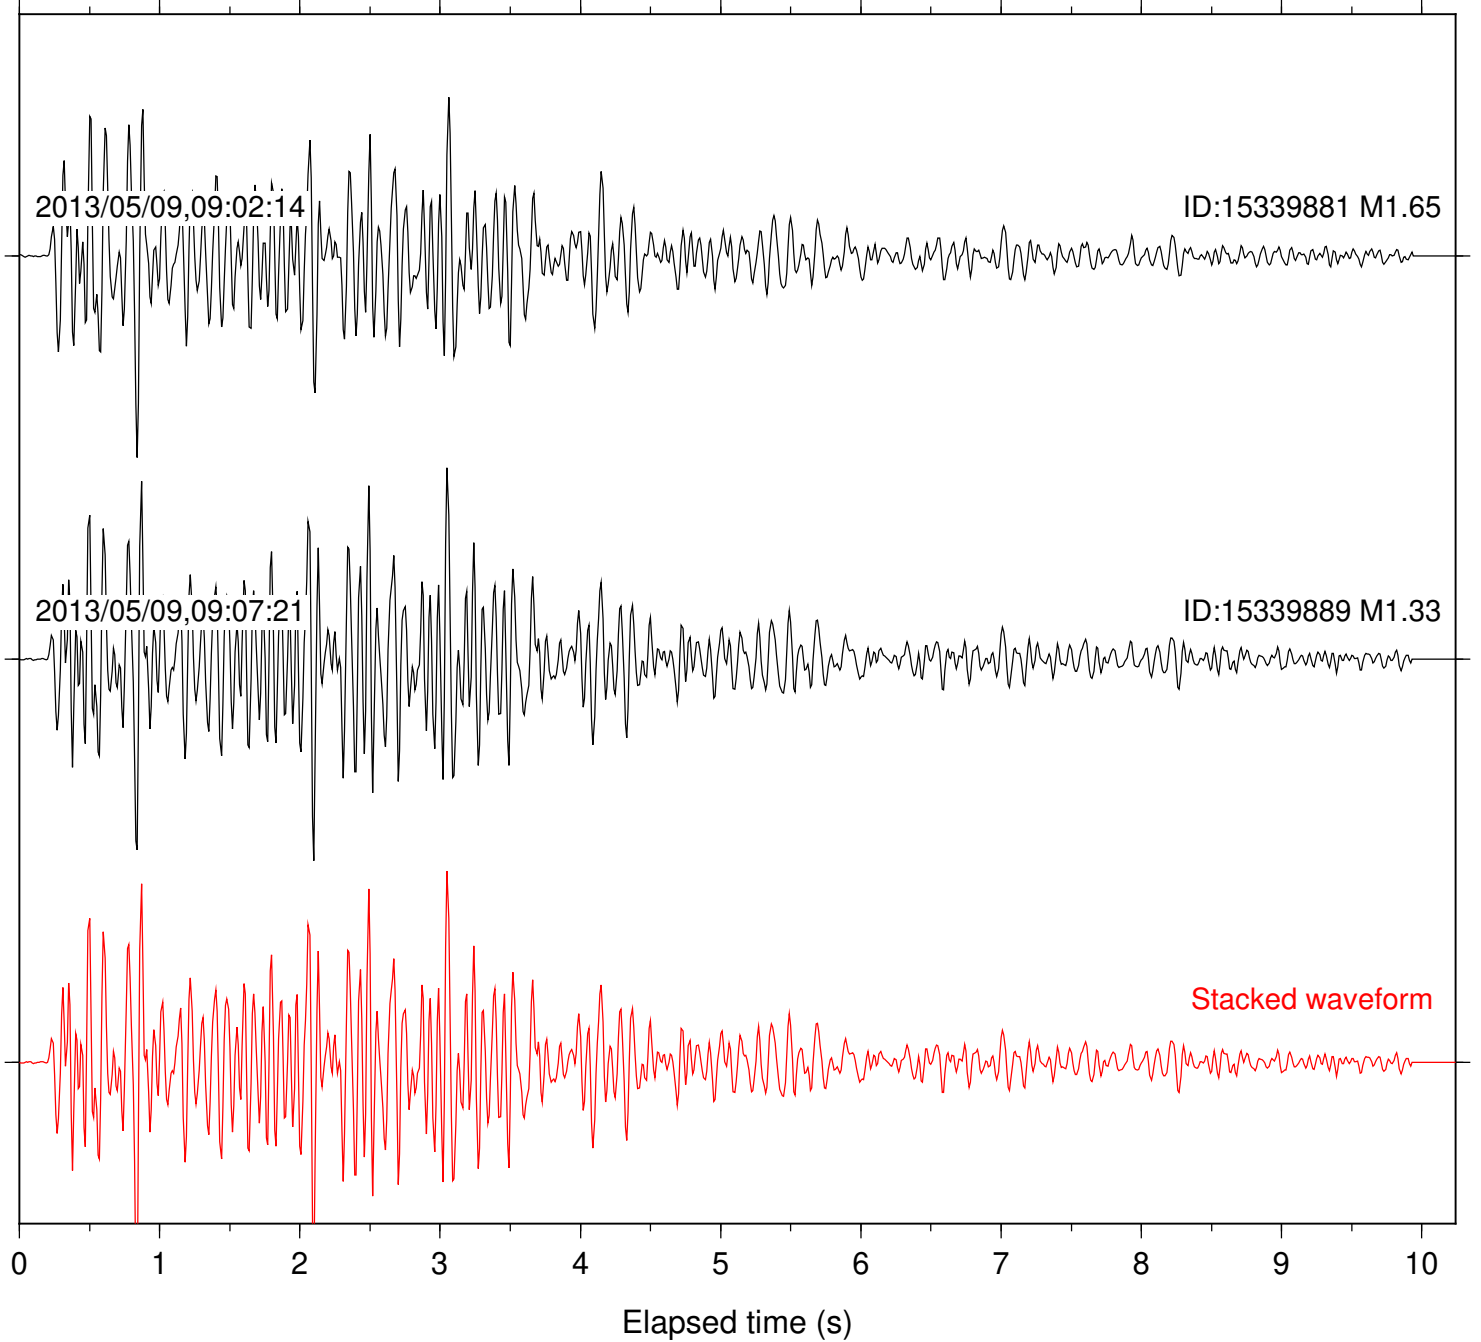

Station: LVA2 Com: HHZ

Focal depth: 11.67 km

Station: PLM Com: HHZ

Focal depth: 11.67 km

Station: PMD Com: HHZ

Focal depth: 11.67 km

Station: RDM Com: HHZ

Focal depth: 11.66 km

Station: SKY Com: EHZ

Focal depth: 11.69 km

Station: TMSP Com: HHZ

Focal depth: 11.69 km

Station: WMC Com: HHZ

Focal depth: 11.69 km