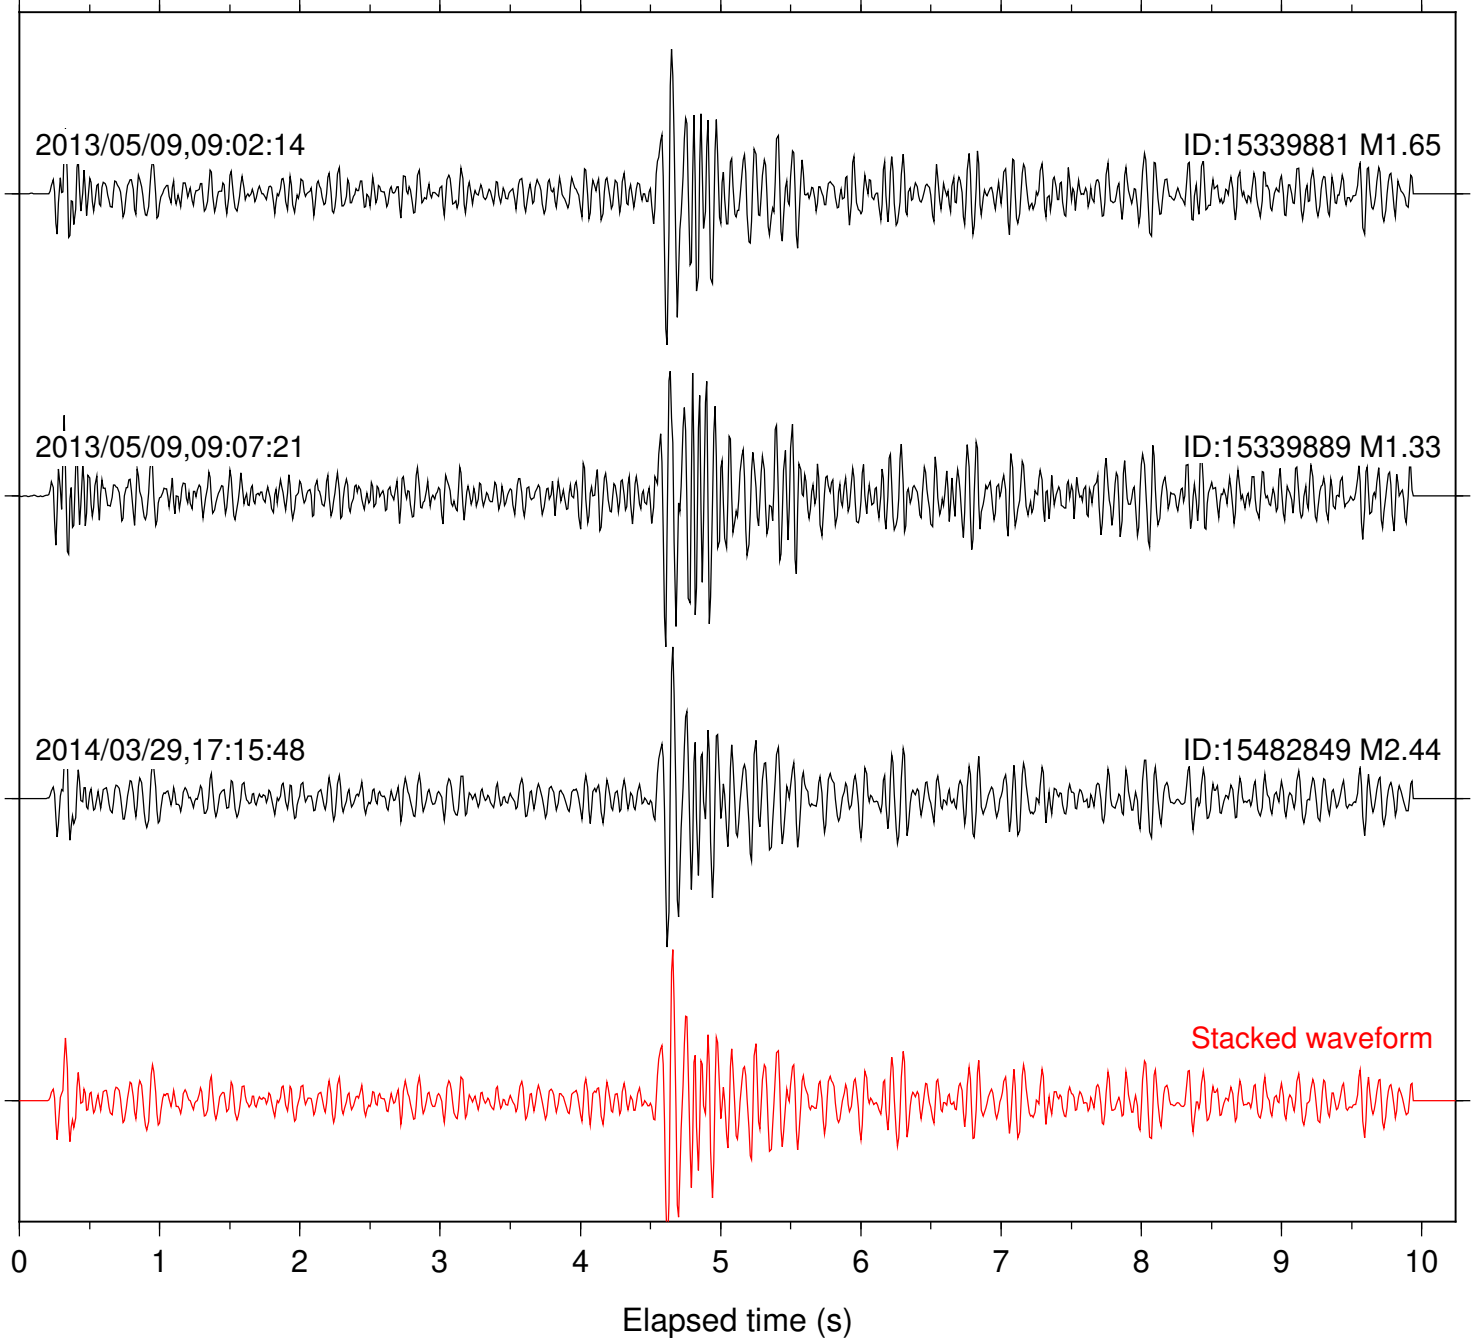

Station: B093 Com: EHZ

Focal depth: 11.67 km

Station: B946 Com: EHZ

Focal depth: 11.67 km

Station: BAC Com: EHZ

Focal depth: 11.66 km

Station: BZN Com: HHZ

Focal depth: 11.69 km

2014/03/29,17:15:48

ID:15482849 M2.44

Stacked waveform

0 1 2 3 4 5 6 7 8 9 10
Elapsed time (s)

Station: HMT2 Com: HHZ

Focal depth: 11.69 km

Station: KNW Com: HHZ

Focal depth: 11.67 km

Station: LVA2 Com: HHZ

Focal depth: 11.67 km

Station: PLM Com: HHZ

Focal depth: 11.67 km

Station: PMD Com: HHZ

Focal depth: 11.67 km

Station: RDM Com: HHZ

Focal depth: 11.66 km

Station: SKY Com: EHZ

Focal depth: 11.69 km

Station: TMSP Com: HHZ

Focal depth: 11.69 km

Station: WMC Com: HHZ

Focal depth: 11.69 km