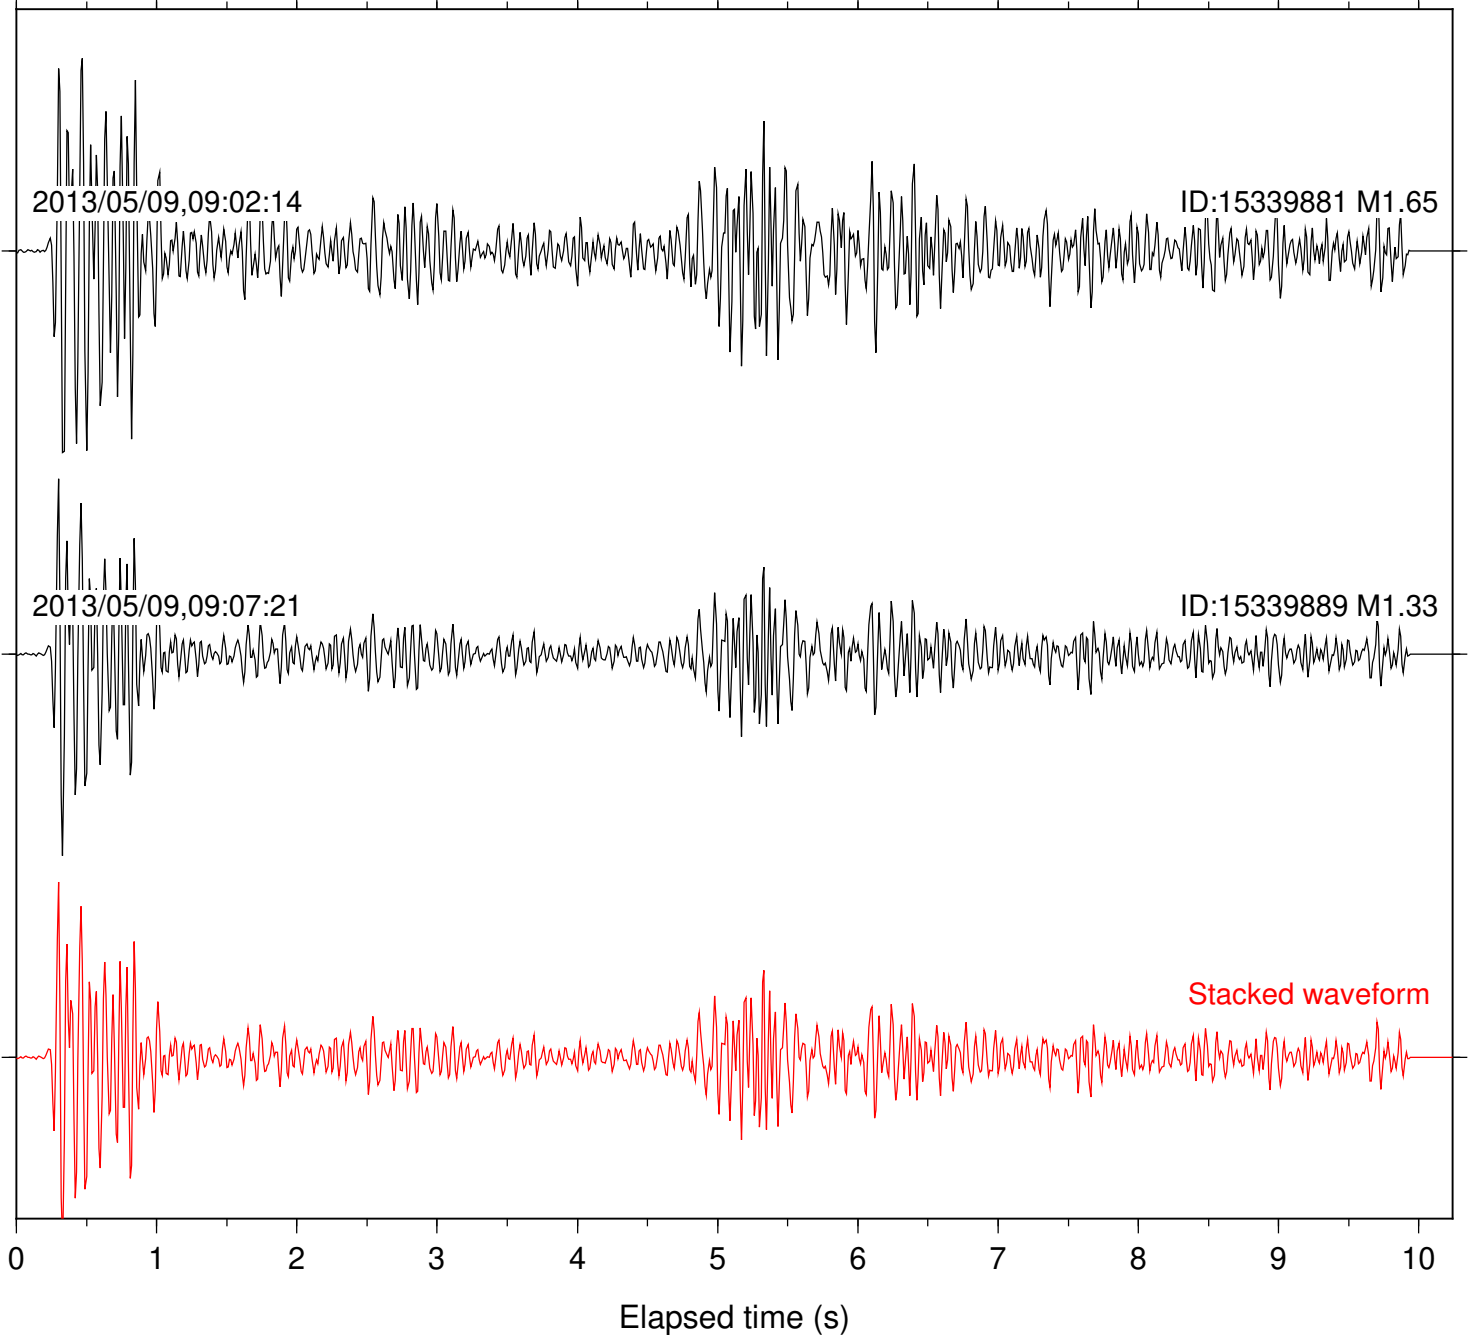

Station: DGR Com: HHZ

Focal depth: 11.67 km

Station: DNR Com: HHZ

Focal depth: 11.69 km

Station: FRD Com: HHZ

Focal depth: 11.67 km

2013/05/09,09:02:14

ID:15339881 M1.65

2014/03/29,17:15:48

ID:15482849 M2.44

Stacked waveform

0 1 2 3 4 5 6 7 8 9 10
Elapsed time (s)

Station: HMT2 Com: HHZ

Focal depth: 11.69 km

Station: KNW Com: HHZ

Focal depth: 11.67 km

Station: LVA2 Com: HHZ

Focal depth: 11.67 km

Station: PLM Com: HHZ

Focal depth: 11.67 km

Station: PMD Com: HHZ

Focal depth: 11.67 km

Station: RDM Com: HHZ

Focal depth: 11.66 km

Station: SKY Com: EHZ

Focal depth: 11.69 km

Station: TMSP Com: HHZ

Focal depth: 11.69 km

Station: WMC Com: HHZ

Focal depth: 11.69 km