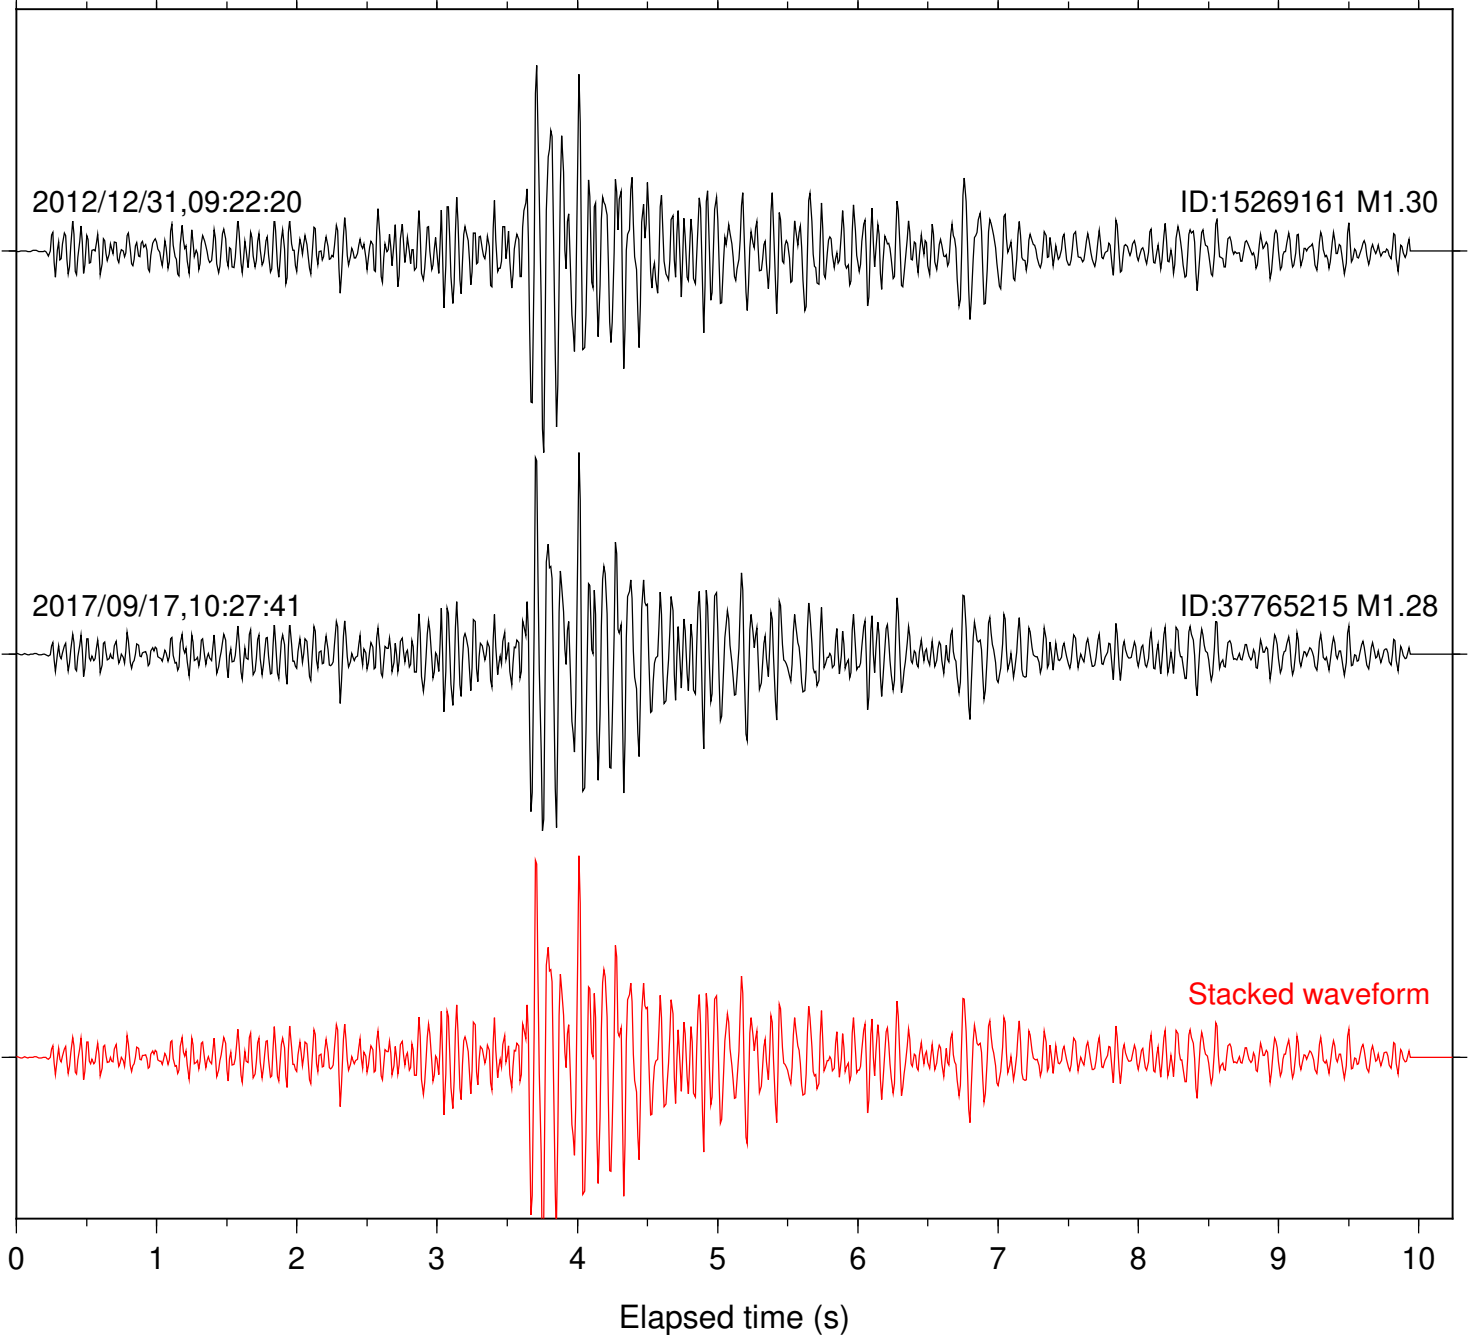

Station: B082 Com: EHZ

Focal depth: 12.10 km

Station: B084 Com: EHZ

Focal depth: 12.10 km

2012/12/31,09:22:20

ID:15269161 M1.30

2017/09/17,10:27:41

ID:37765215 M1.28

Stacked waveform

Station: B088 Com: EHZ

Focal depth: 12.10 km