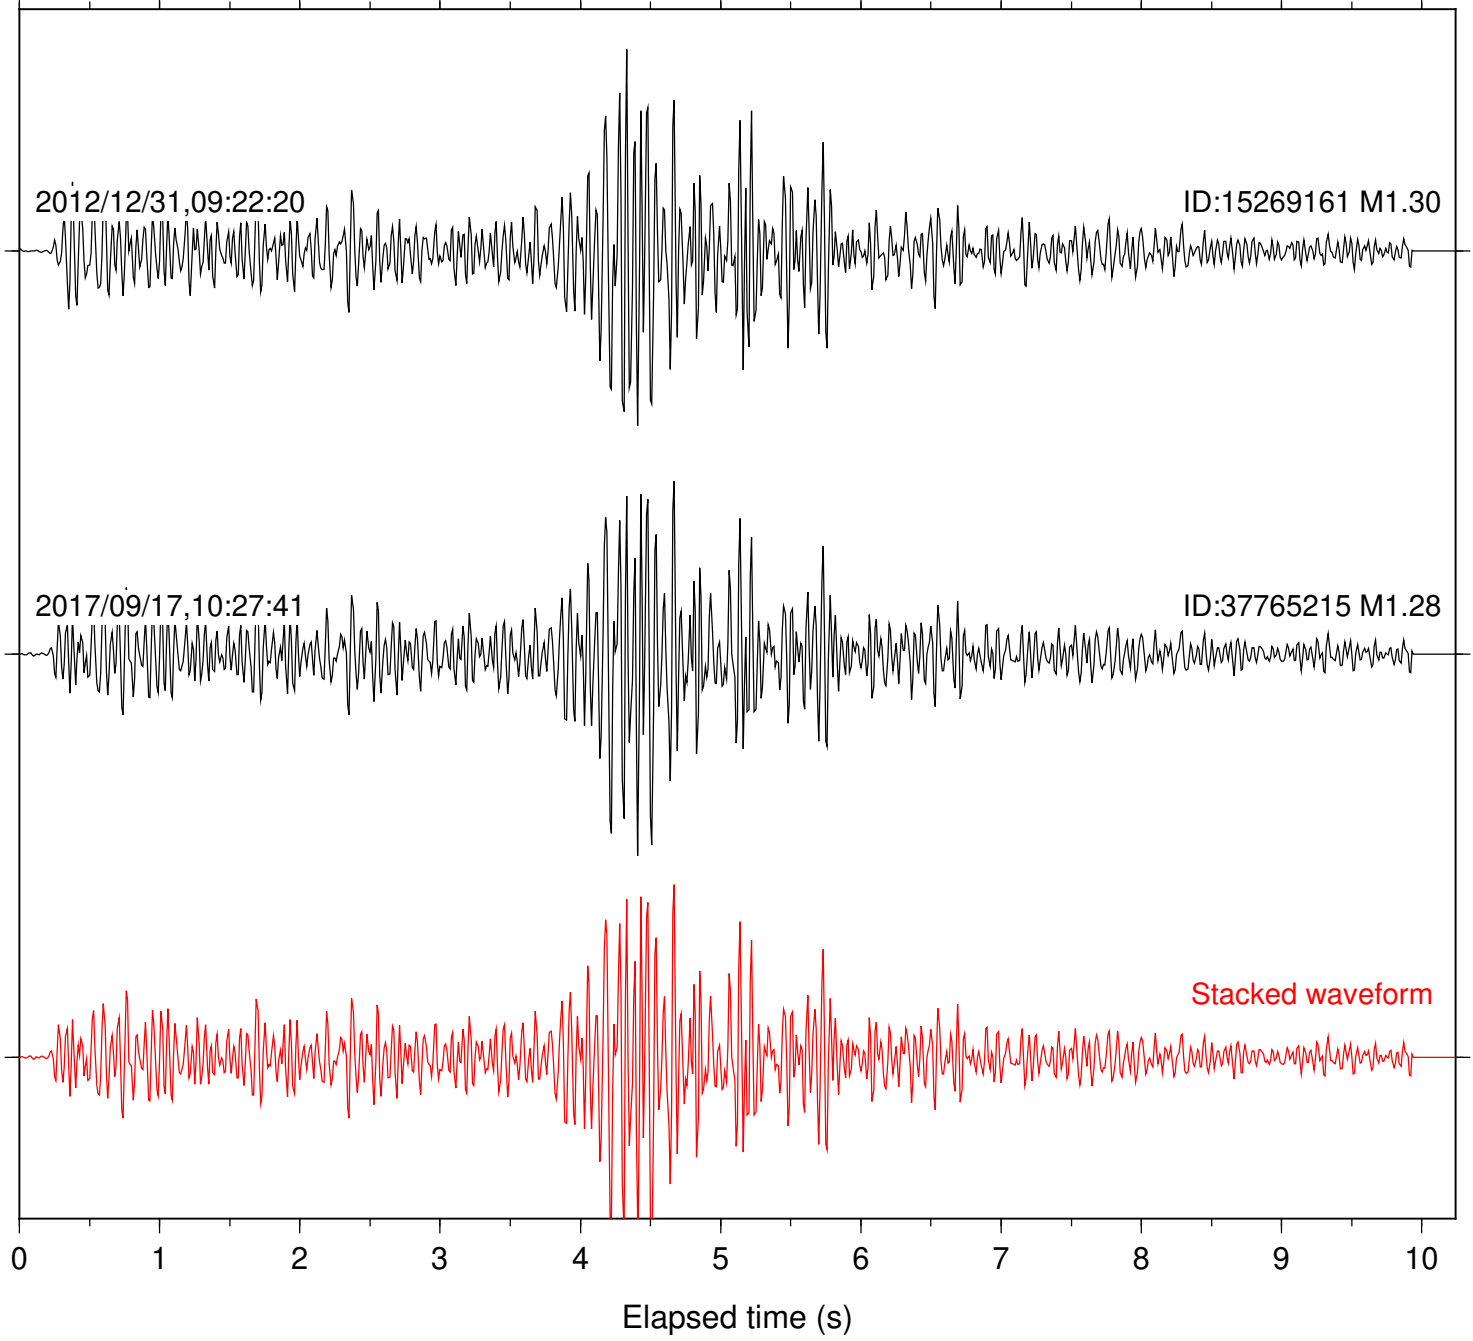

Station: B082 Com: EHZ

Focal depth: 12.10 km

Station: B084 Com: EHZ

Focal depth: 12.10 km

2012/12/31,09:22:20

ID:15269161 M1.30

2017/09/17,10:27:41

ID:37765215 M1.28

Stacked waveform

Station: B088 Com: EHZ

Focal depth: 12.10 km