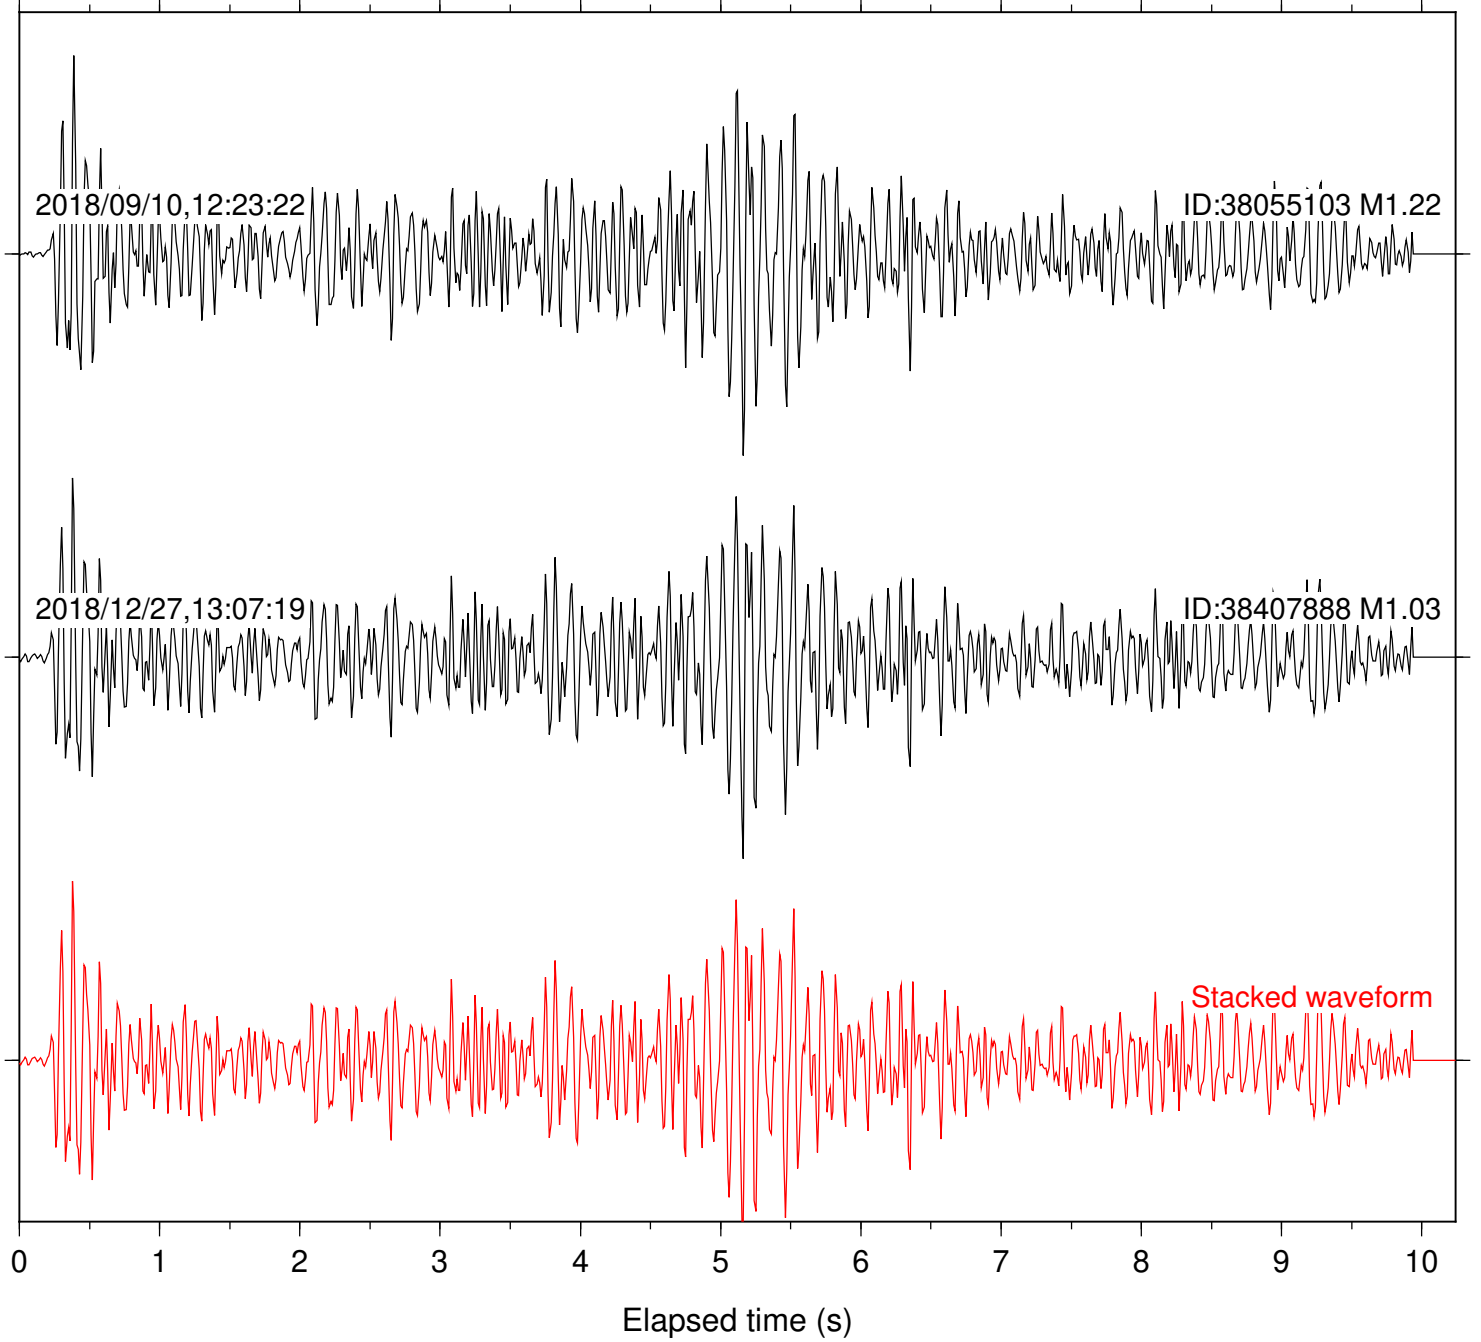

Station: B081 Com: EHZ

Focal depth: 4.29 km

Station: B082 Com: EHZ

Focal depth: 4.29 km

Station: B084 Com: EHZ

Focal depth: 4.29 km

Station: B087 Com: EHZ

Focal depth: 4.29 km

Station: B088 Com: EHZ

Focal depth: 4.29 km

Station: B946 Com: EHZ

Focal depth: 4.29 km

Station: BAC Com: EHZ

Focal depth: 4.29 km

Station: CRY Com: HHZ

Focal depth: 4.29 km

2018/09/10,12:23:22

ID:38055103 M1.22

2018/12/27,13:07:19

ID:38407888 M1.03

Stacked waveform

0 1 2 3 4 5 6 7 8 9 10  
Elapsed time (s)

Station: CSH Com: HHZ

Focal depth: 4.29 km

Station: DGR Com: HHZ

Focal depth: 4.29 km

Station: FRD Com: HHZ

Focal depth: 4.29 km

2018/09/10,12:23:22

ID:38055103 M1.22

2018/12/27,13:07:19

ID:38407888 M1.03