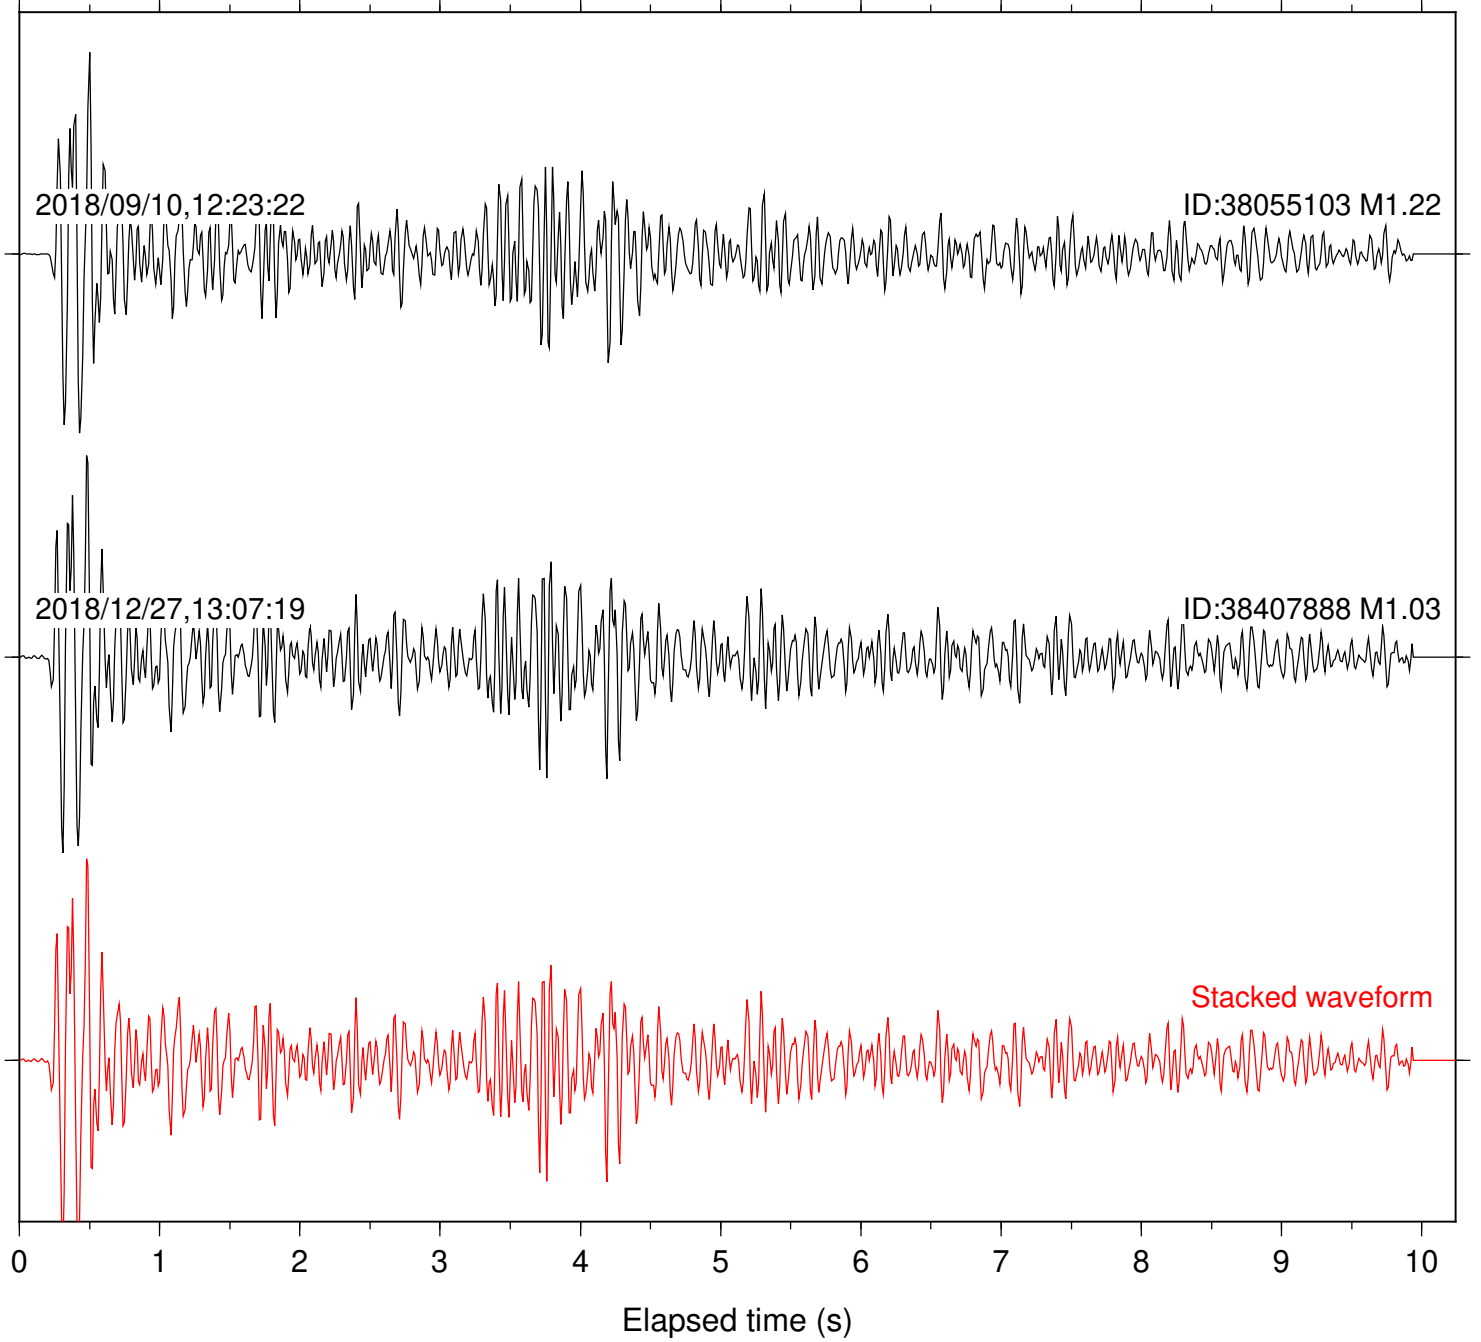

Station: B088 Com: EHZ

Focal depth: 4.29 km

Station: B946 Com: EHZ

Focal depth: 4.29 km

Station: BAC Com: EHZ

Focal depth: 4.29 km

Station: CRY Com: HHZ

Focal depth: 4.29 km

2018/09/10,12:23:22

ID:38055103 M1.22

2018/12/27,13:07:19

ID:38407888 M1.03

Stacked waveform

0 1 2 3 4 5 6 7 8 9 10  
Elapsed time (s)

Station: CSH Com: HHZ

Focal depth: 4.29 km

Station: DGR Com: HHZ

Focal depth: 4.29 km

Station: FRD Com: HHZ

Focal depth: 4.29 km

2018/09/10,12:23:22

ID:38055103 M1.22

2018/12/27,13:07:19

ID:38407888 M1.03

Focal depth: 4.29 km

2018/09/10,12:23:22

ID:38055103 M1.22

2018/12/27,13:07:19

ID:38407888 M1.03

Stacked waveform

0 1 2 3 4 5 6 7 8 9 10  
Elapsed time (s)