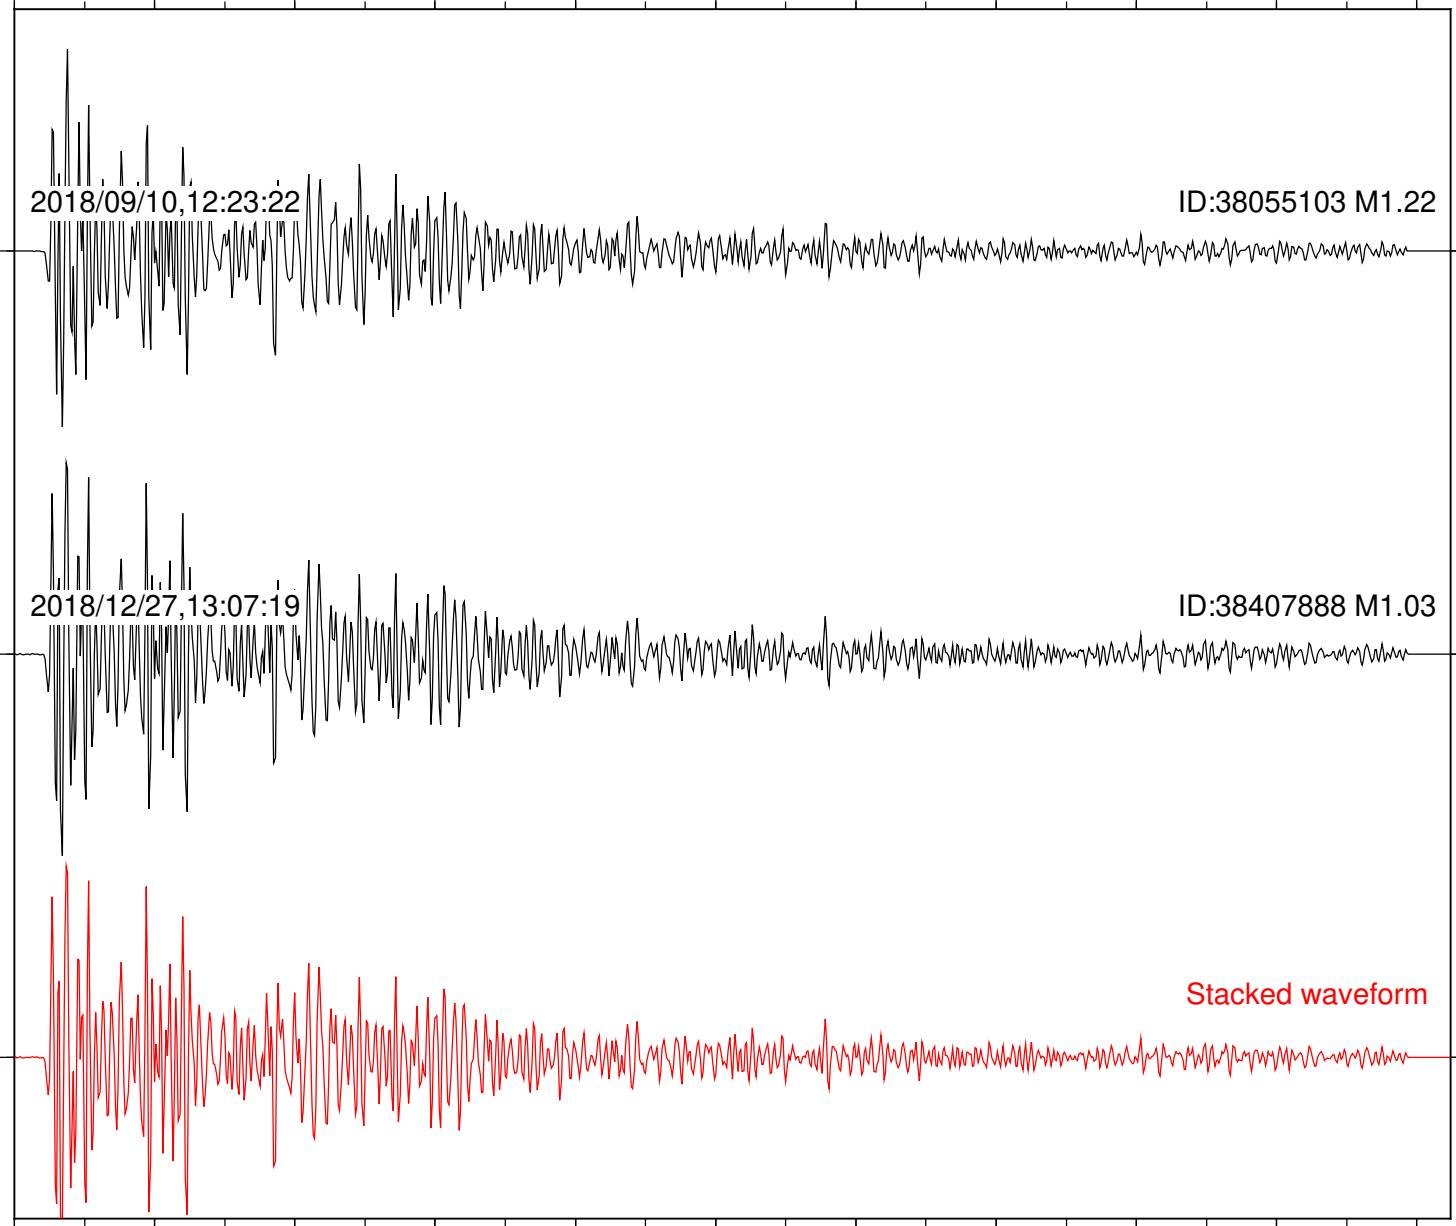

Station: B088 Com: EHZ

Focal depth: 4.29 km

Station: B946 Com: EHZ

Focal depth: 4.29 km

Station: BAC Com: EHZ

Focal depth: 4.29 km

Station: CRY Com: HHZ

Focal depth: 4.29 km

2018/09/10,12:23:22

ID:38055103 M1.22

2018/12/27,13:07:19

ID:38407888 M1.03

Stacked waveform

0 1 2 3 4 5 6 7 8 9 10  
Elapsed time (s)

Station: CSH Com: HHZ

Focal depth: 4.29 km

Station: DGR Com: HHZ

Focal depth: 4.29 km

Station: FRD Com: HHZ

Focal depth: 4.29 km

2018/09/10,12:23:22

ID:38055103 M1.22

2018/12/27,13:07:19

ID:38407888 M1.03

Focal depth: 4.29 km

2018/09/10,12:23:22

ID:38055103 M1.22

2018/12/27,13:07:19

ID:38407888 M1.03

Stacked waveform

0 1 2 3 4 5 6 7 8 9 10  
Elapsed time (s)