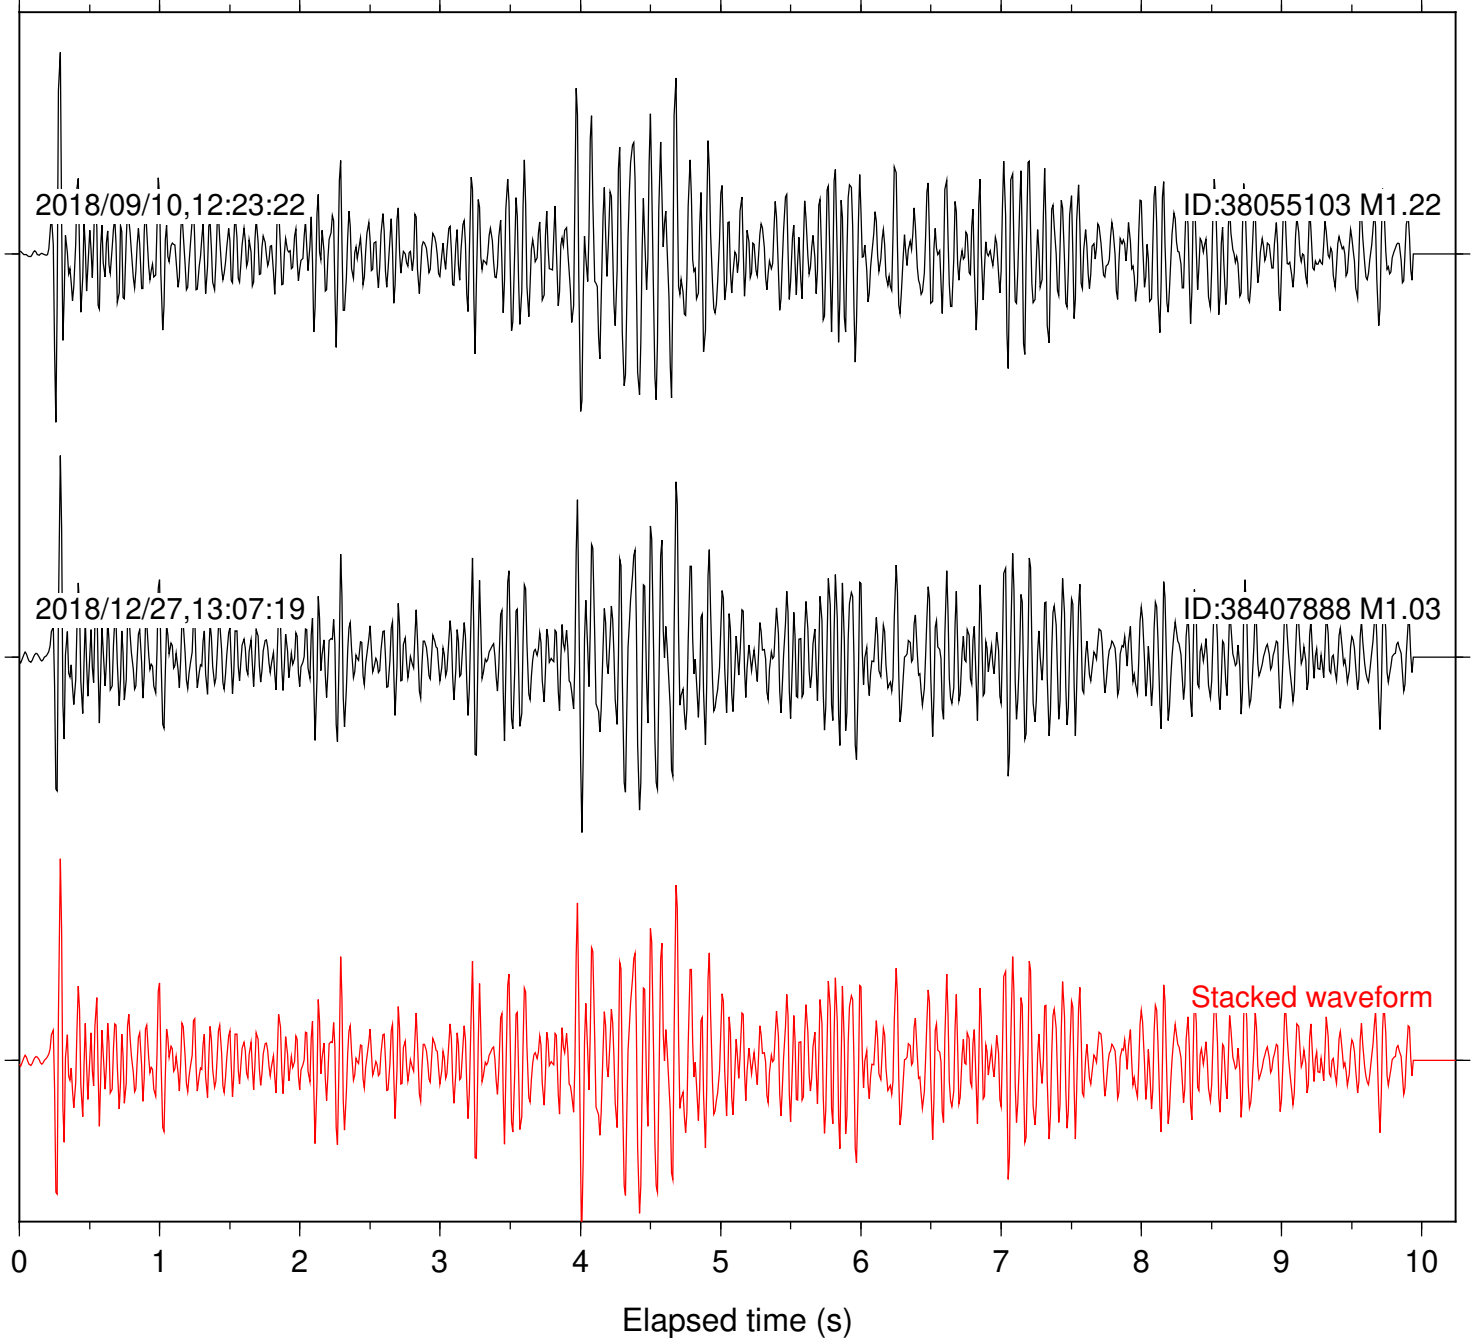

Station: DGR Com: HHZ

Focal depth: 4.29 km

Station: FRD Com: HHZ

Focal depth: 4.29 km

2018/09/10,12:23:22

ID:38055103 M1.22

2018/12/27,13:07:19

ID:38407888 M1.03

Stacked waveform

0 1 2 3 4 5 6 7 8 9 10

Elapsed time (s)

Station: HMT2 Com: HHZ

Focal depth: 4.29 km

Station: LKH Com: HHZ

Focal depth: 4.29 km

Station: MTG Com: HHZ

Focal depth: 4.29 km

Station: PFO Com: HHZ

Focal depth: 4.29 km

Station: PLM Com: HHZ

Focal depth: 4.29 km

Station: POB2 Com: HHZ

Focal depth: 4.29 km

Station: SND Com: HHZ

Focal depth: 4.29 km

2018/09/10,12:23:22

ID:38055103 M1.22

2018/12/27,13:07:19

ID:38407888 M1.03

Stacked waveform

0 1 2 3 4 5 6 7 8 9 10  
Elapsed time (s)