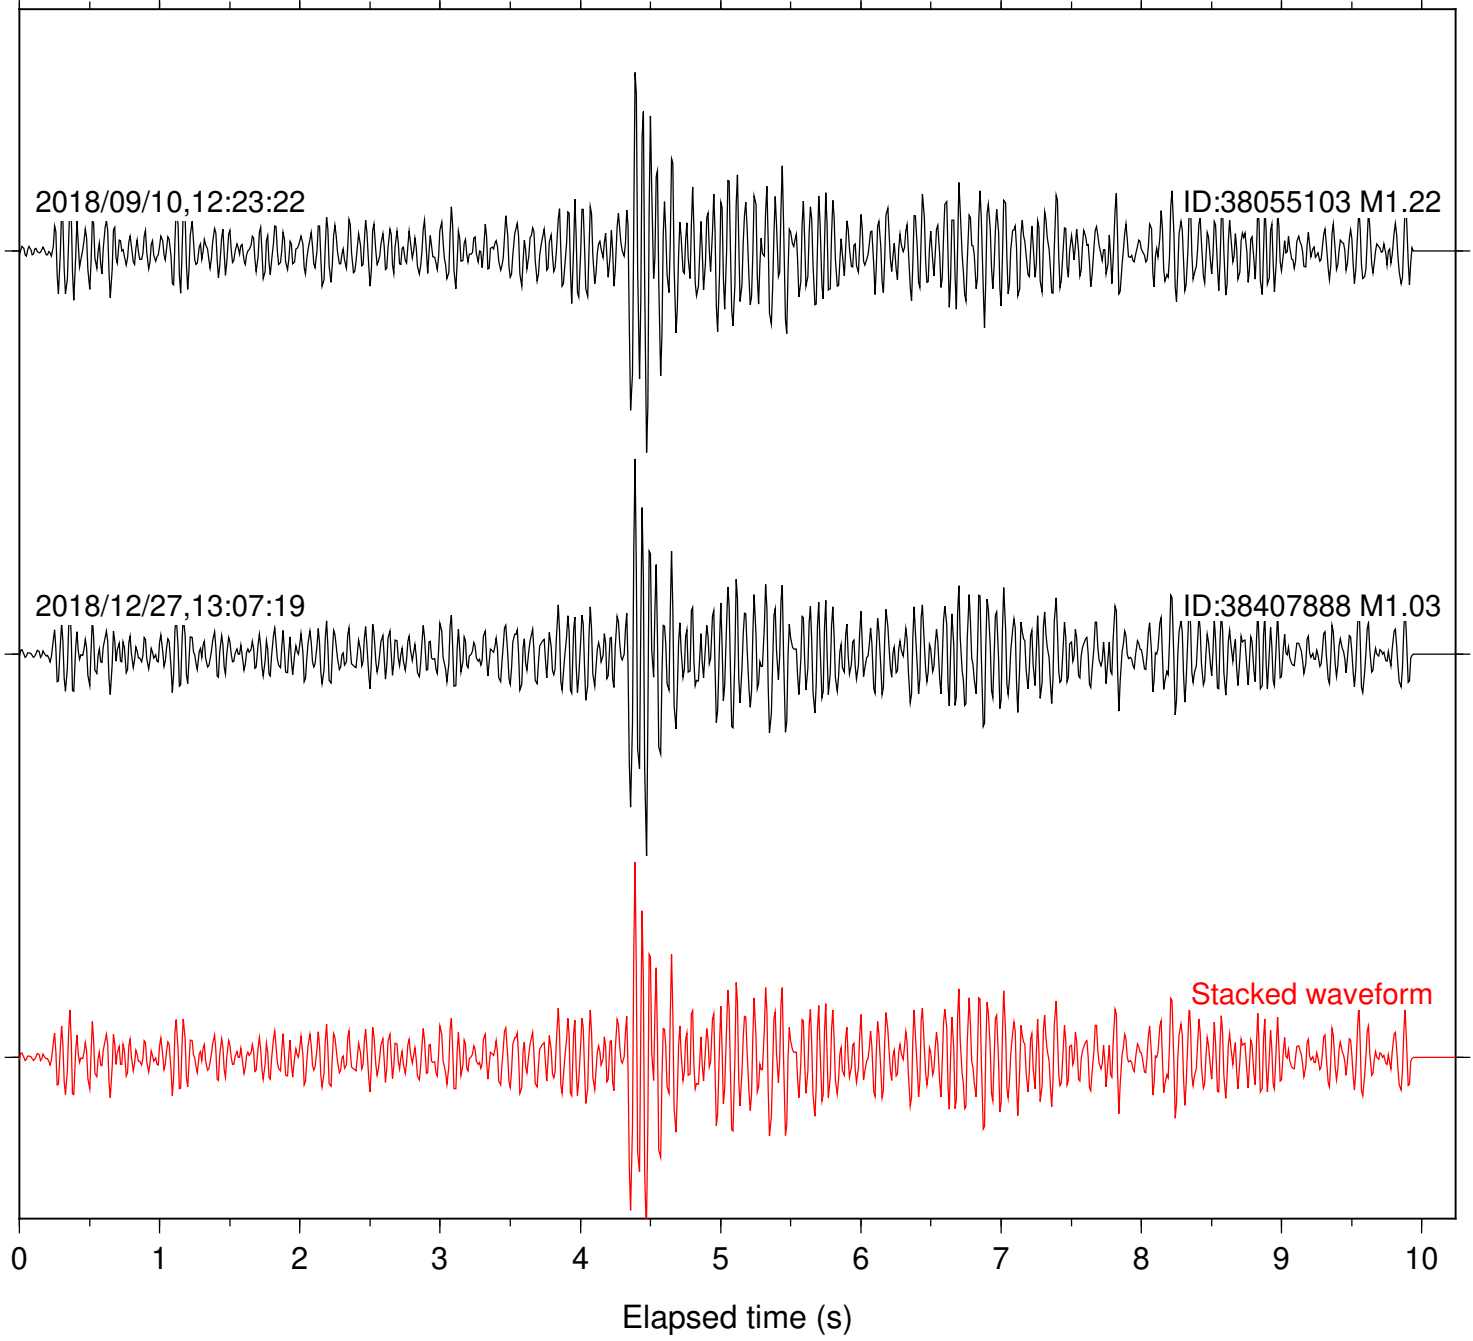

Station: DGR Com: HHZ

Focal depth: 4.29 km

Station: FRD Com: HHZ

Focal depth: 4.29 km

2018/09/10,12:23:22

ID:38055103 M1.22

2018/12/27,13:07:19

ID:38407888 M1.03

Stacked waveform

0 1 2 3 4 5 6 7 8 9 10

Elapsed time (s)

Station: HMT2 Com: HHZ

Focal depth: 4.29 km

Station: LKH Com: HHZ

Focal depth: 4.29 km

Station: MTG Com: HHZ

Focal depth: 4.29 km

Station: PFO Com: HHZ

Focal depth: 4.29 km

Station: PLM Com: HHZ

Focal depth: 4.29 km

Station: POB2 Com: HHZ

Focal depth: 4.29 km

Station: SND Com: HHZ

Focal depth: 4.29 km

2018/09/10,12:23:22

ID:38055103 M1.22

2018/12/27,13:07:19

ID:38407888 M1.03

Stacked waveform

0 1 2 3 4 5 6 7 8 9 10  
Elapsed time (s)