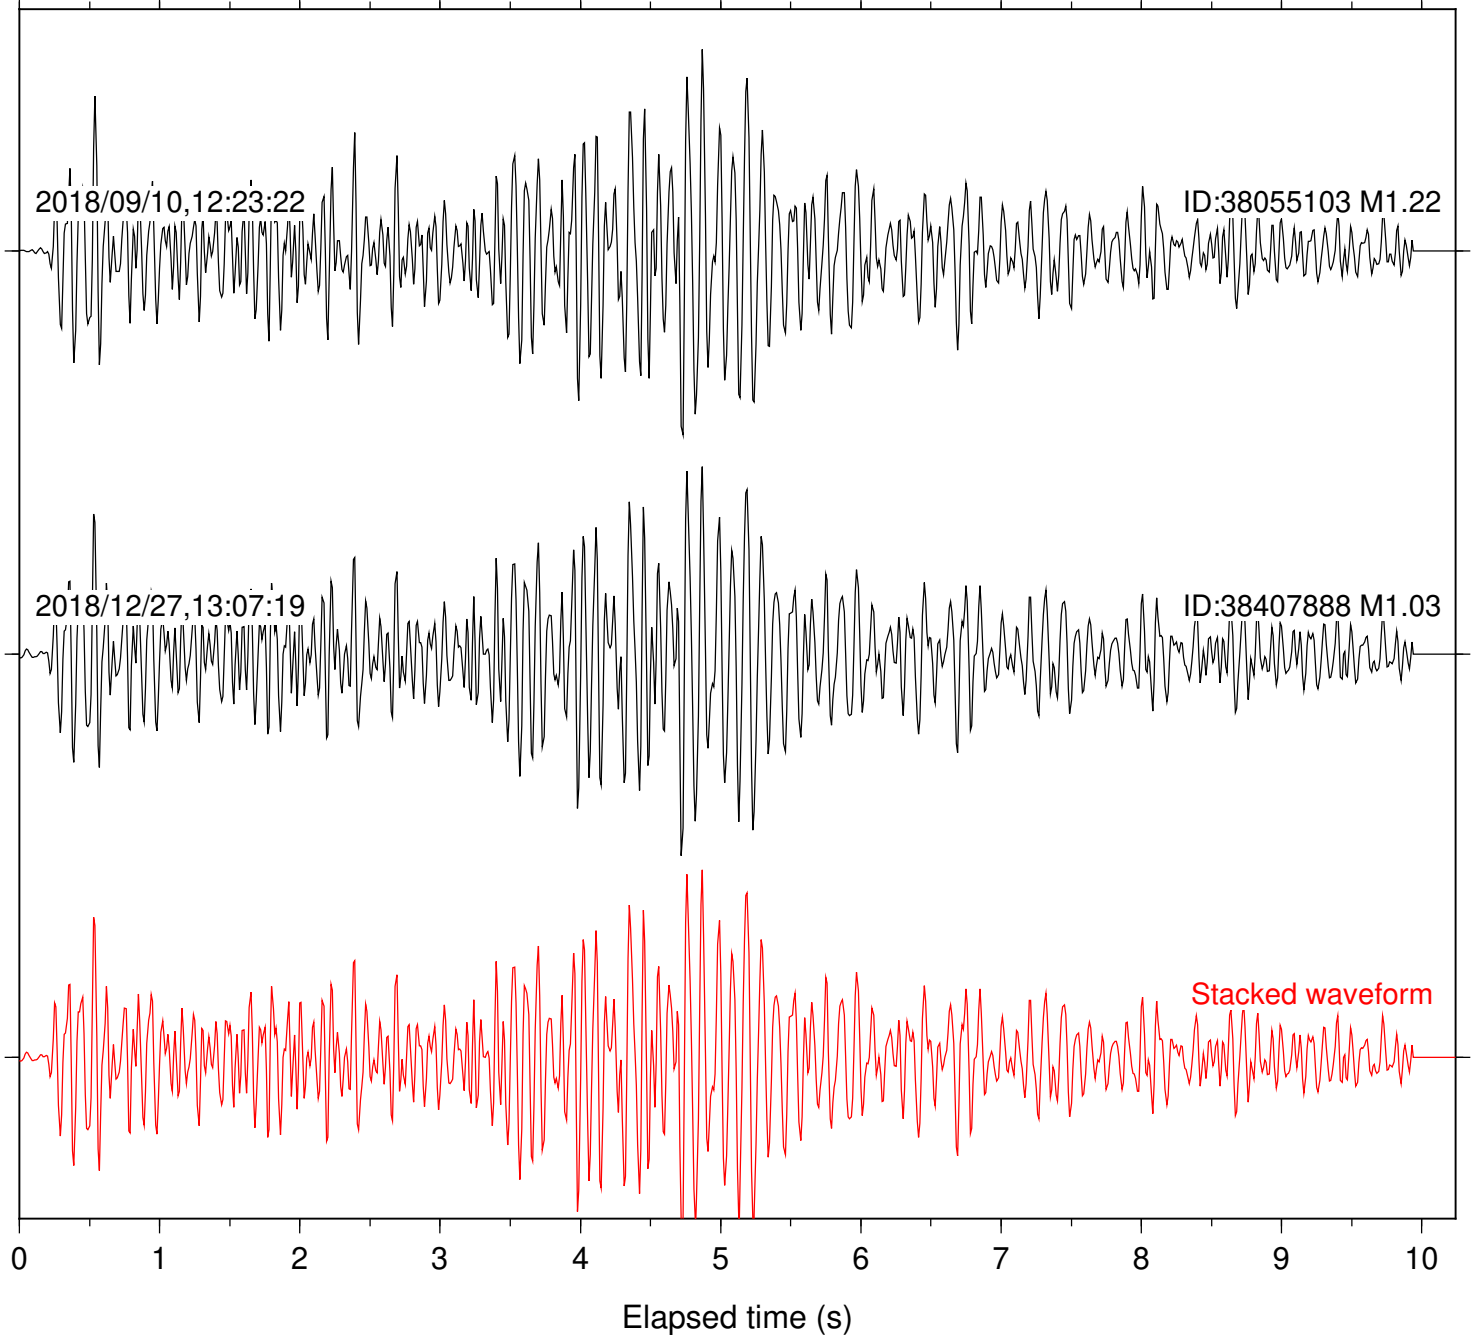

Station: DGR Com: HHZ

Focal depth: 4.29 km

Station: FRD Com: HHZ

Focal depth: 4.29 km

2018/09/10,12:23:22

ID:38055103 M1.22

2018/12/27,13:07:19

ID:38407888 M1.03

Stacked waveform

0 1 2 3 4 5 6 7 8 9 10

Elapsed time (s)

Station: HMT2 Com: HHZ

Focal depth: 4.29 km

Station: LKH Com: HHZ

Focal depth: 4.29 km

Station: MTG Com: HHZ

Focal depth: 4.29 km

Station: PFO Com: HHZ

Focal depth: 4.29 km

Station: PLM Com: HHZ

Focal depth: 4.29 km

Station: POB2 Com: HHZ

Focal depth: 4.29 km

Station: SND Com: HHZ

Focal depth: 4.29 km

2018/09/10,12:23:22

ID:38055103 M1.22

2018/12/27,13:07:19

ID:38407888 M1.03

Stacked waveform

0 1 2 3 4 5 6 7 8 9 10  
Elapsed time (s)