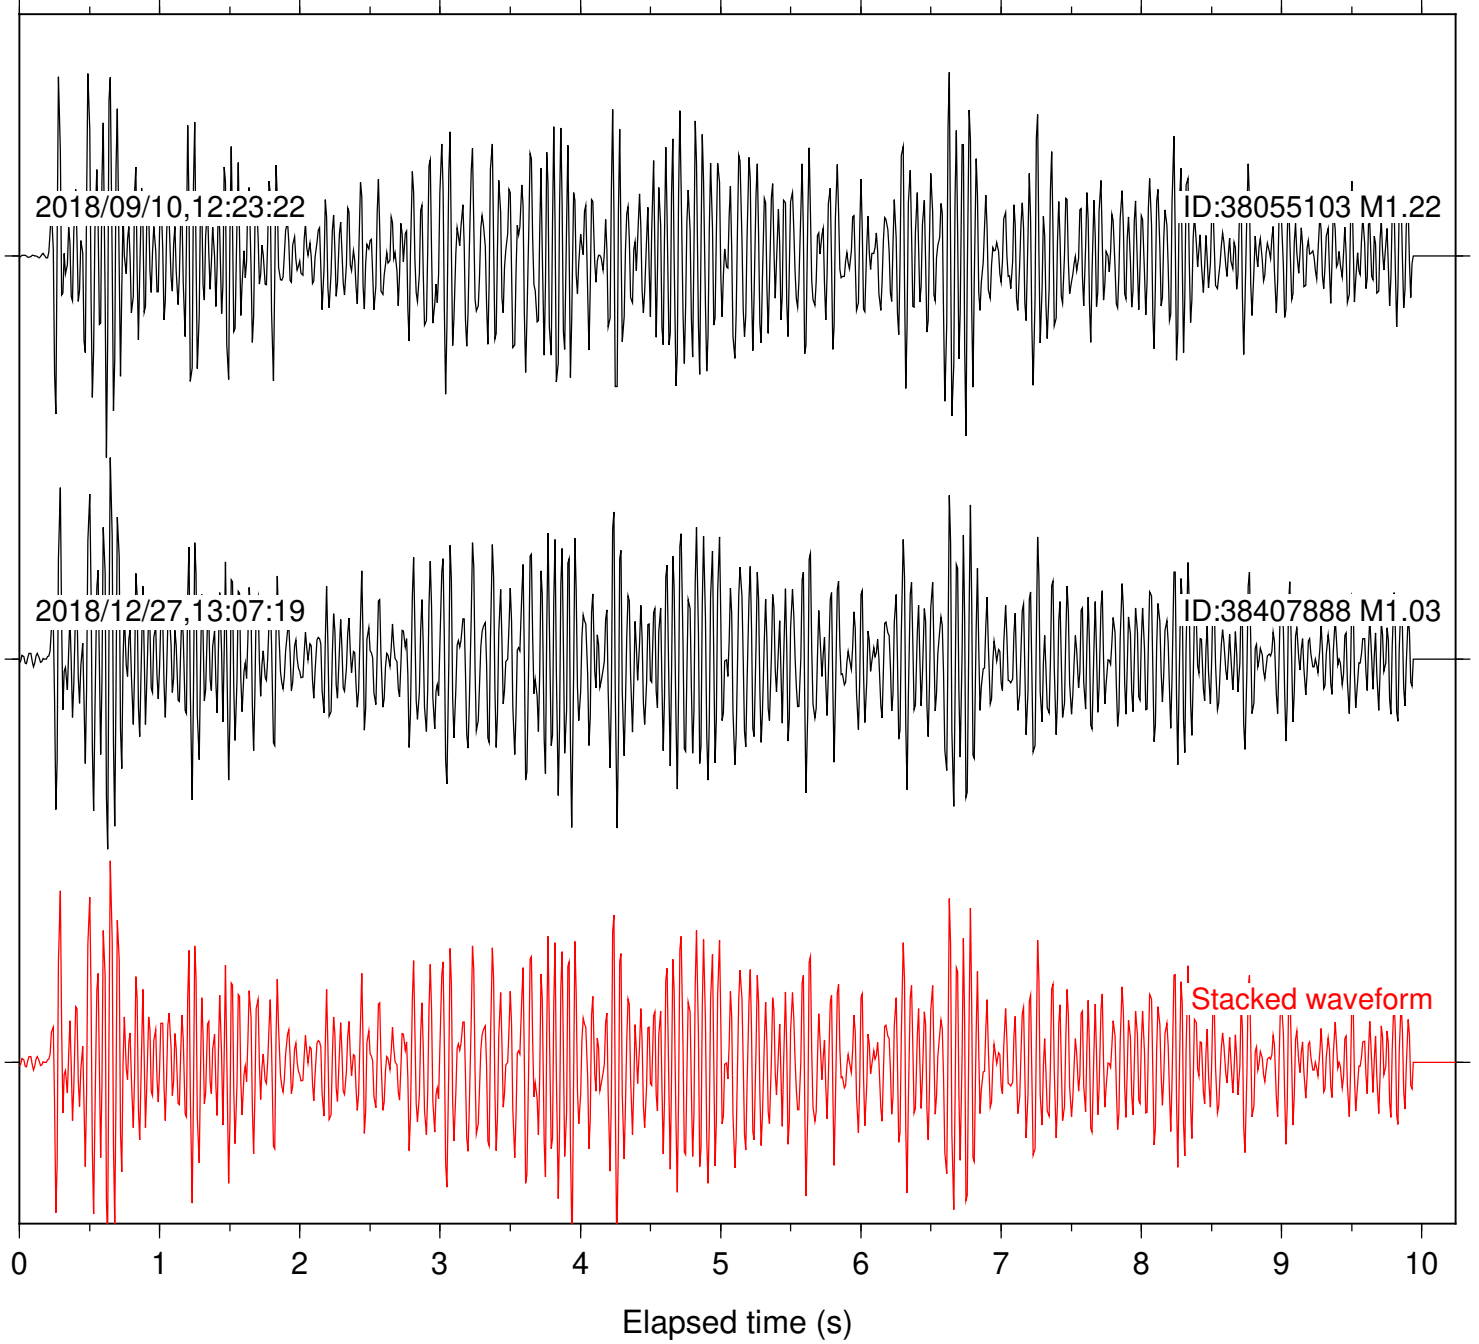

Station: B088 Com: EHZ

Focal depth: 4.29 km

Station: B946 Com: EHZ

Focal depth: 4.29 km

Station: BAC Com: EHZ

Focal depth: 4.29 km

Station: CRY Com: HHZ

Focal depth: 4.29 km

2018/09/10,12:23:22

ID:38055103 M1.22

2018/12/27,13:07:19

ID:38407888 M1.03

Stacked waveform

0 1 2 3 4 5 6 7 8 9 10  
Elapsed time (s)

Station: CSH Com: HHZ

Focal depth: 4.29 km

Station: DGR Com: HHZ

Focal depth: 4.29 km

Station: FRD Com: HHZ

Focal depth: 4.29 km

2018/09/10,12:23:22

ID:38055103 M1.22

2018/12/27,13:07:19

ID:38407888 M1.03

Focal depth: 4.29 km

2018/09/10,12:23:22

ID:38055103 M1.22

2018/12/27,13:07:19

ID:38407888 M1.03

Stacked waveform

0 1 2 3 4 5 6 7 8 9 10  
Elapsed time (s)