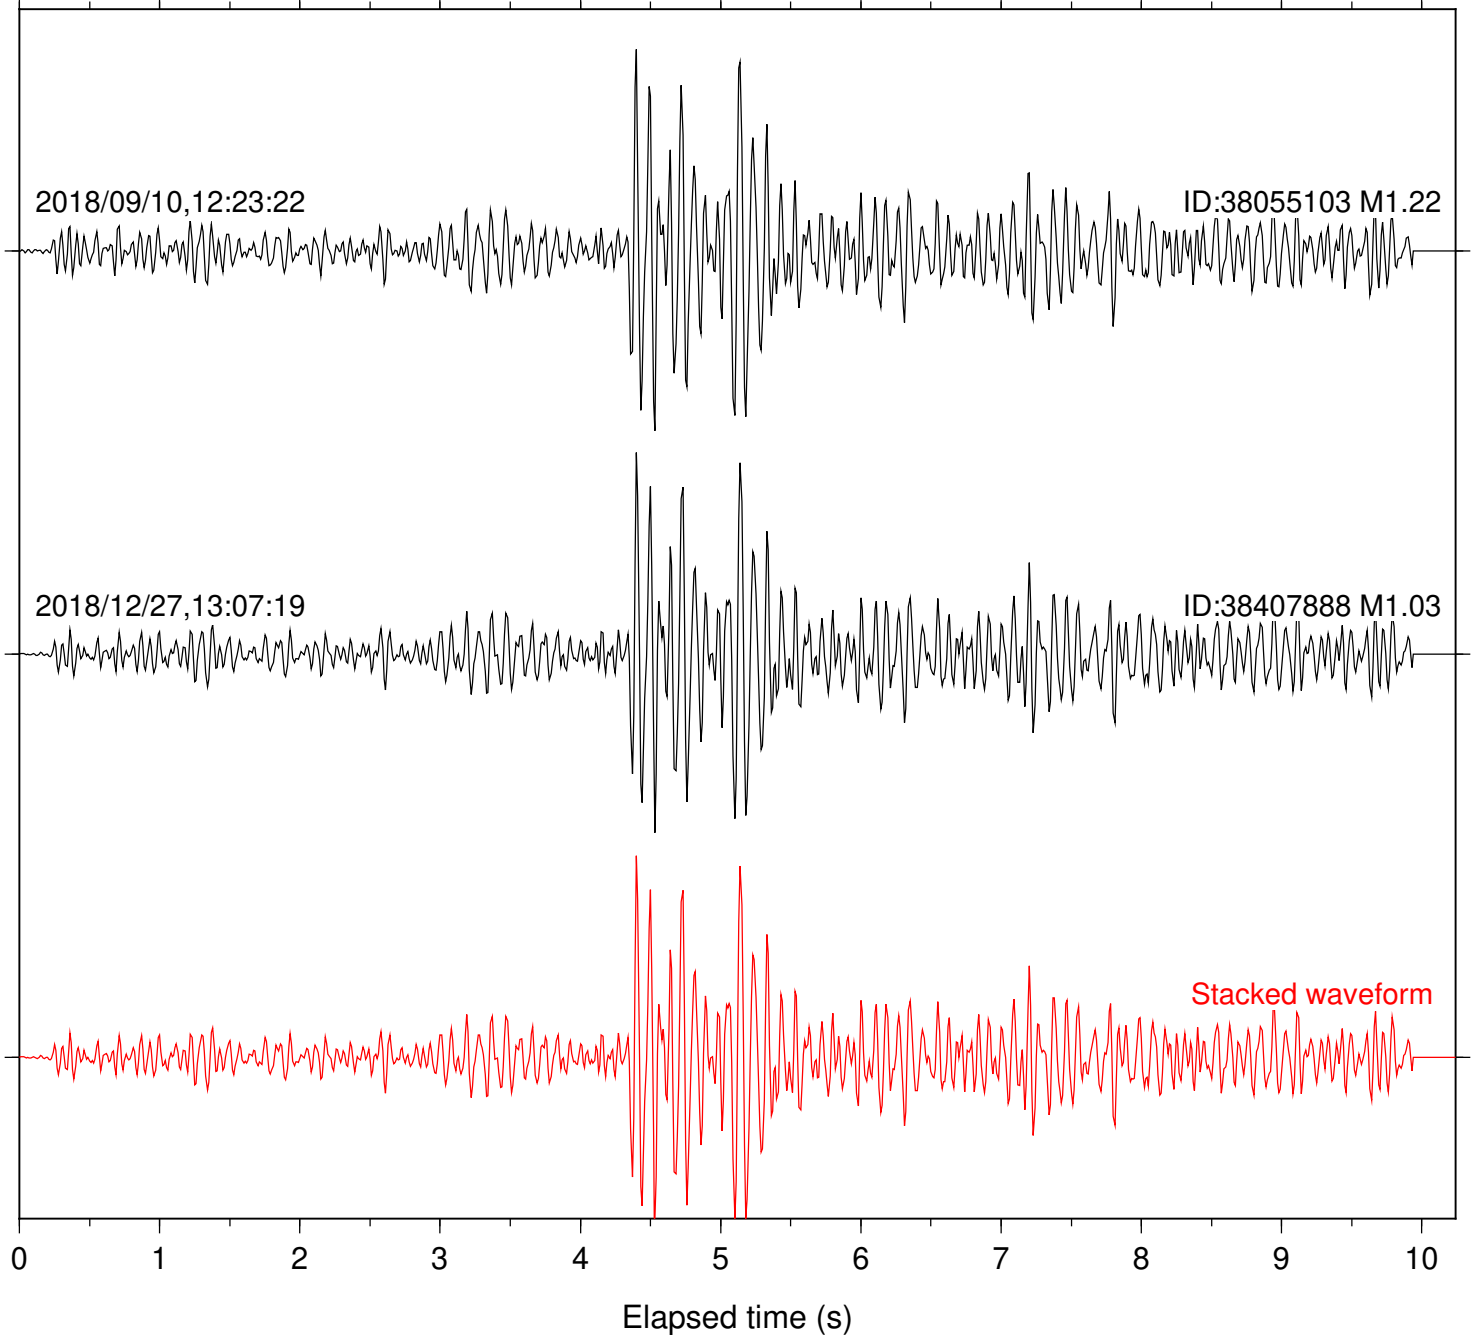

Station: B081 Com: EHZ

Focal depth: 4.29 km

Station: B082 Com: EHZ

Focal depth: 4.29 km

Station: B084 Com: EHZ

Focal depth: 4.29 km

Station: B087 Com: EHZ

Focal depth: 4.29 km

Station: B088 Com: EHZ

Focal depth: 4.29 km

Station: B946 Com: EHZ

Focal depth: 4.29 km

Station: BAC Com: EHZ

Focal depth: 4.29 km

Station: CRY Com: HHZ

Focal depth: 4.29 km

Station: DGR Com: HHZ

Focal depth: 4.29 km

Station: FRD Com: HHZ

Focal depth: 4.29 km

2018/09/10,12:23:22

ID:38055103 M1.22

2018/12/27,13:07:19

ID:38407888 M1.03

Focal depth: 4.29 km

2018/09/10,12:23:22

ID:38055103 M1.22

2018/12/27,13:07:19

ID:38407888 M1.03

Stacked waveform

0 1 2 3 4 5 6 7 8 9 10  
Elapsed time (s)