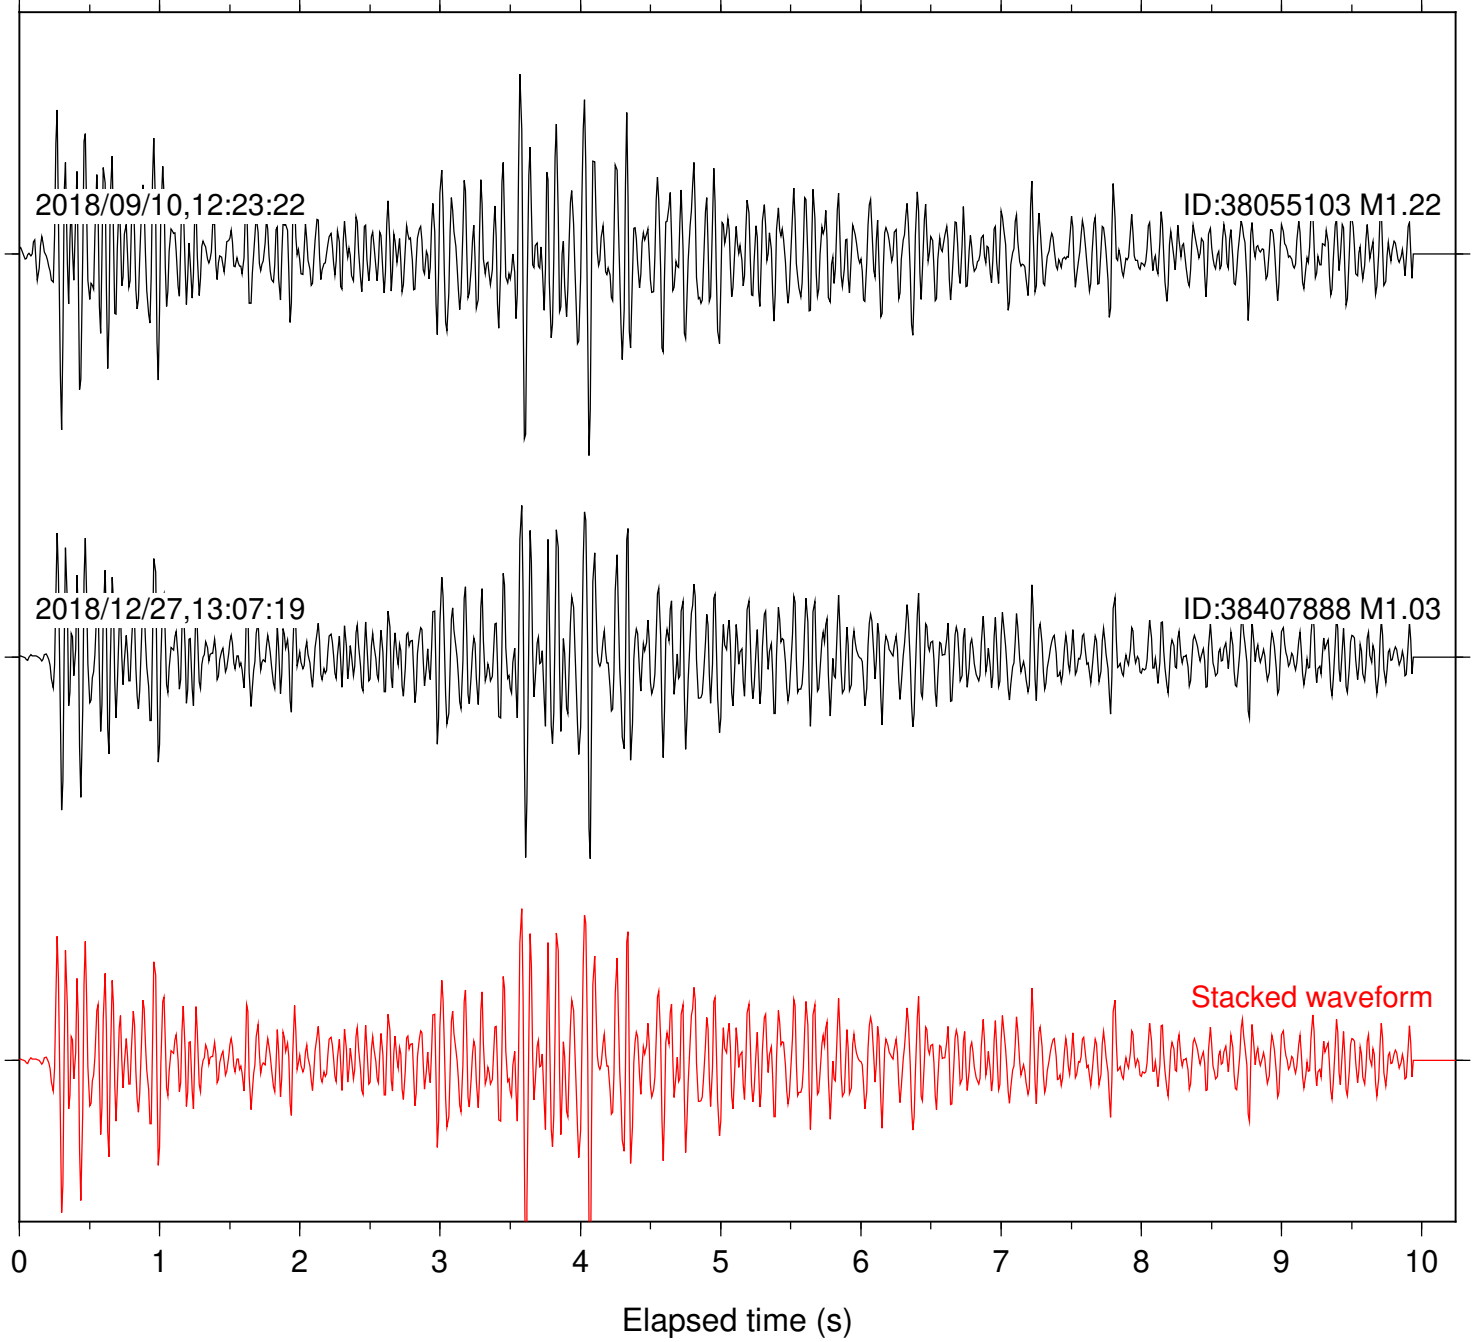

Station: B081 Com: EHZ

Focal depth: 4.29 km

Station: B082 Com: EHZ

Focal depth: 4.29 km

Station: B084 Com: EHZ

Focal depth: 4.29 km

Station: B087 Com: EHZ

Focal depth: 4.29 km

Station: B088 Com: EHZ

Focal depth: 4.29 km

Station: B946 Com: EHZ

Focal depth: 4.29 km

Station: BAC Com: EHZ

Focal depth: 4.29 km

Station: CRY Com: HHZ

Focal depth: 4.29 km

Station: DGR Com: HHZ

Focal depth: 4.29 km

Station: FRD Com: HHZ

Focal depth: 4.29 km

2018/09/10,12:23:22

ID:38055103 M1.22

2018/12/27,13:07:19

ID:38407888 M1.03

Focal depth: 4.29 km

2018/09/10,12:23:22

ID:38055103 M1.22

2018/12/27,13:07:19

ID:38407888 M1.03

Stacked waveform

0 1 2 3 4 5 6 7 8 9 10  
Elapsed time (s)