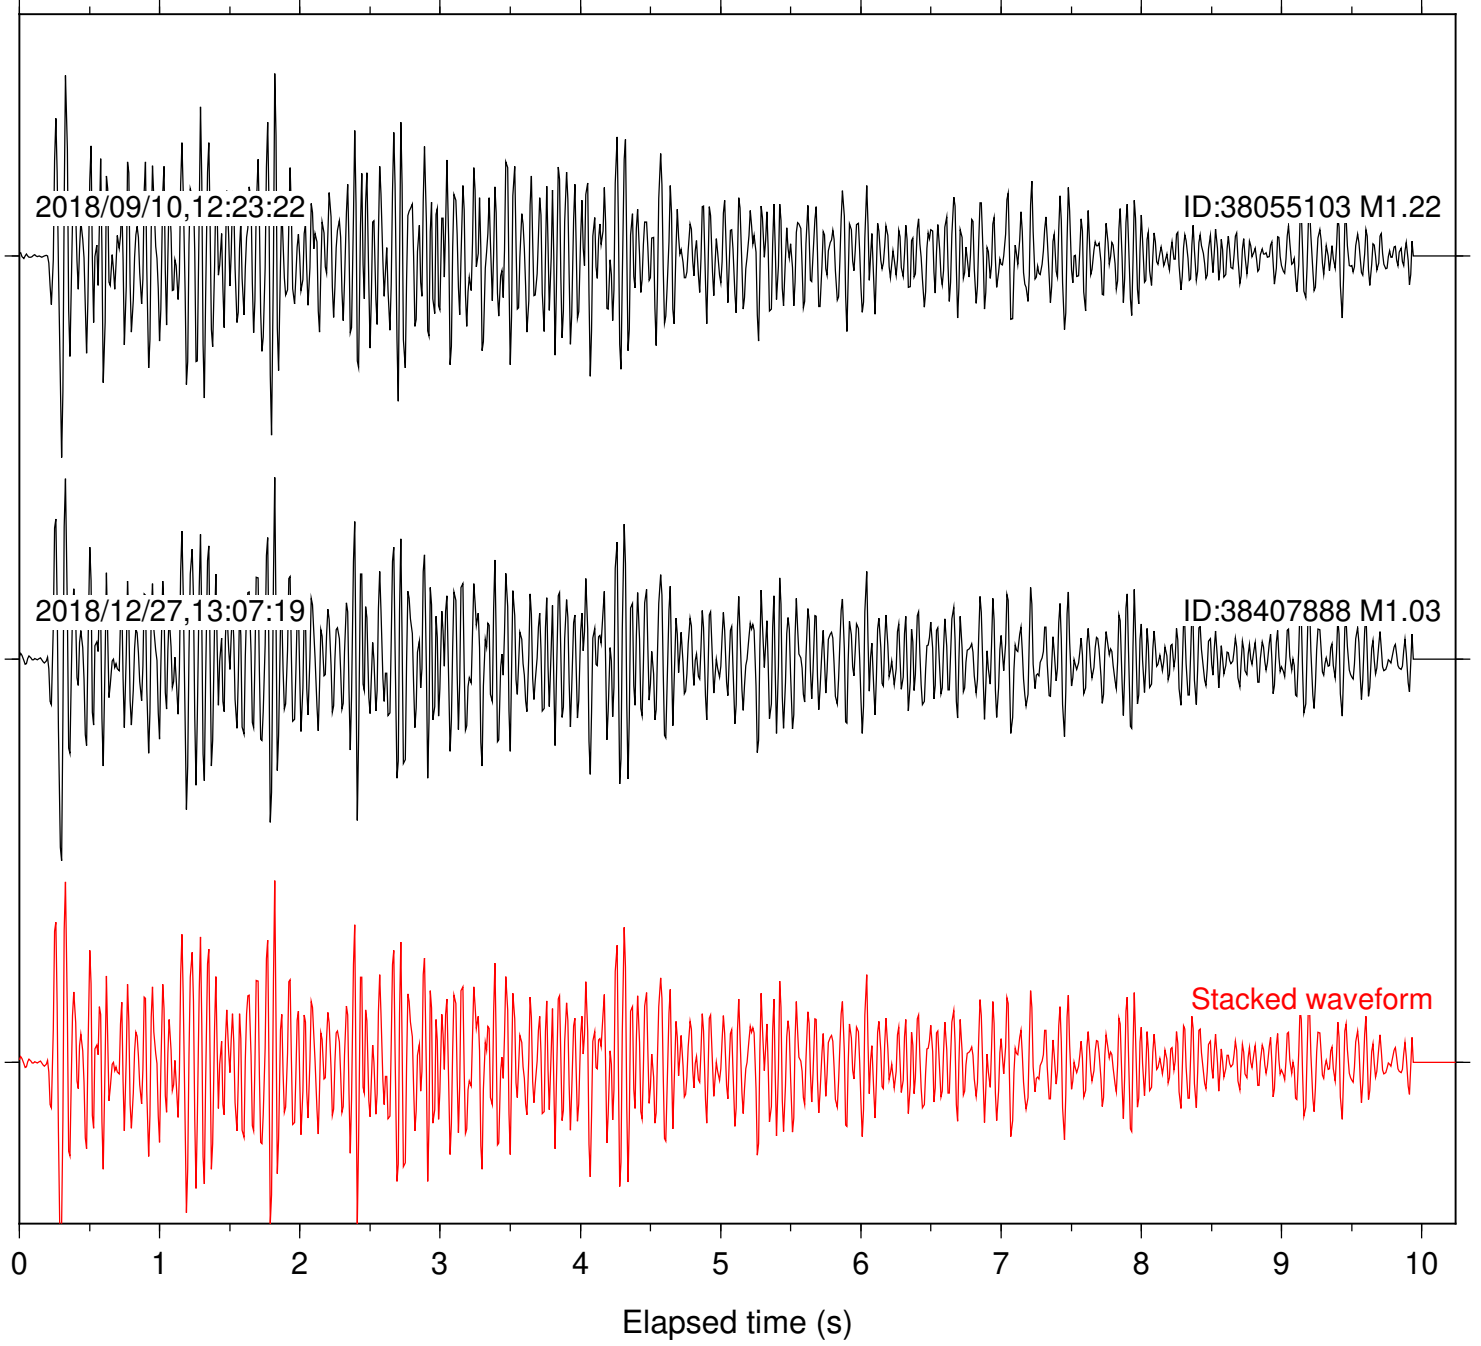

Station: DGR Com: HHZ

Focal depth: 4.29 km

Station: FRD Com: HHZ

Focal depth: 4.29 km

2018/09/10,12:23:22

ID:38055103 M1.22

2018/12/27,13:07:19

ID:38407888 M1.03

Focal depth: 4.29 km

Station: PFO Com: HHZ

Focal depth: 4.29 km

Station: PLM Com: HHZ

Focal depth: 4.29 km

Station: POB2 Com: HHZ

Focal depth: 4.29 km

Station: SND Com: HHZ

Focal depth: 4.29 km

2018/09/10,12:23:22

ID:38055103 M1.22

2018/12/27,13:07:19

ID:38407888 M1.03

Stacked waveform

0 1 2 3 4 5 6 7 8 9 10  
Elapsed time (s)