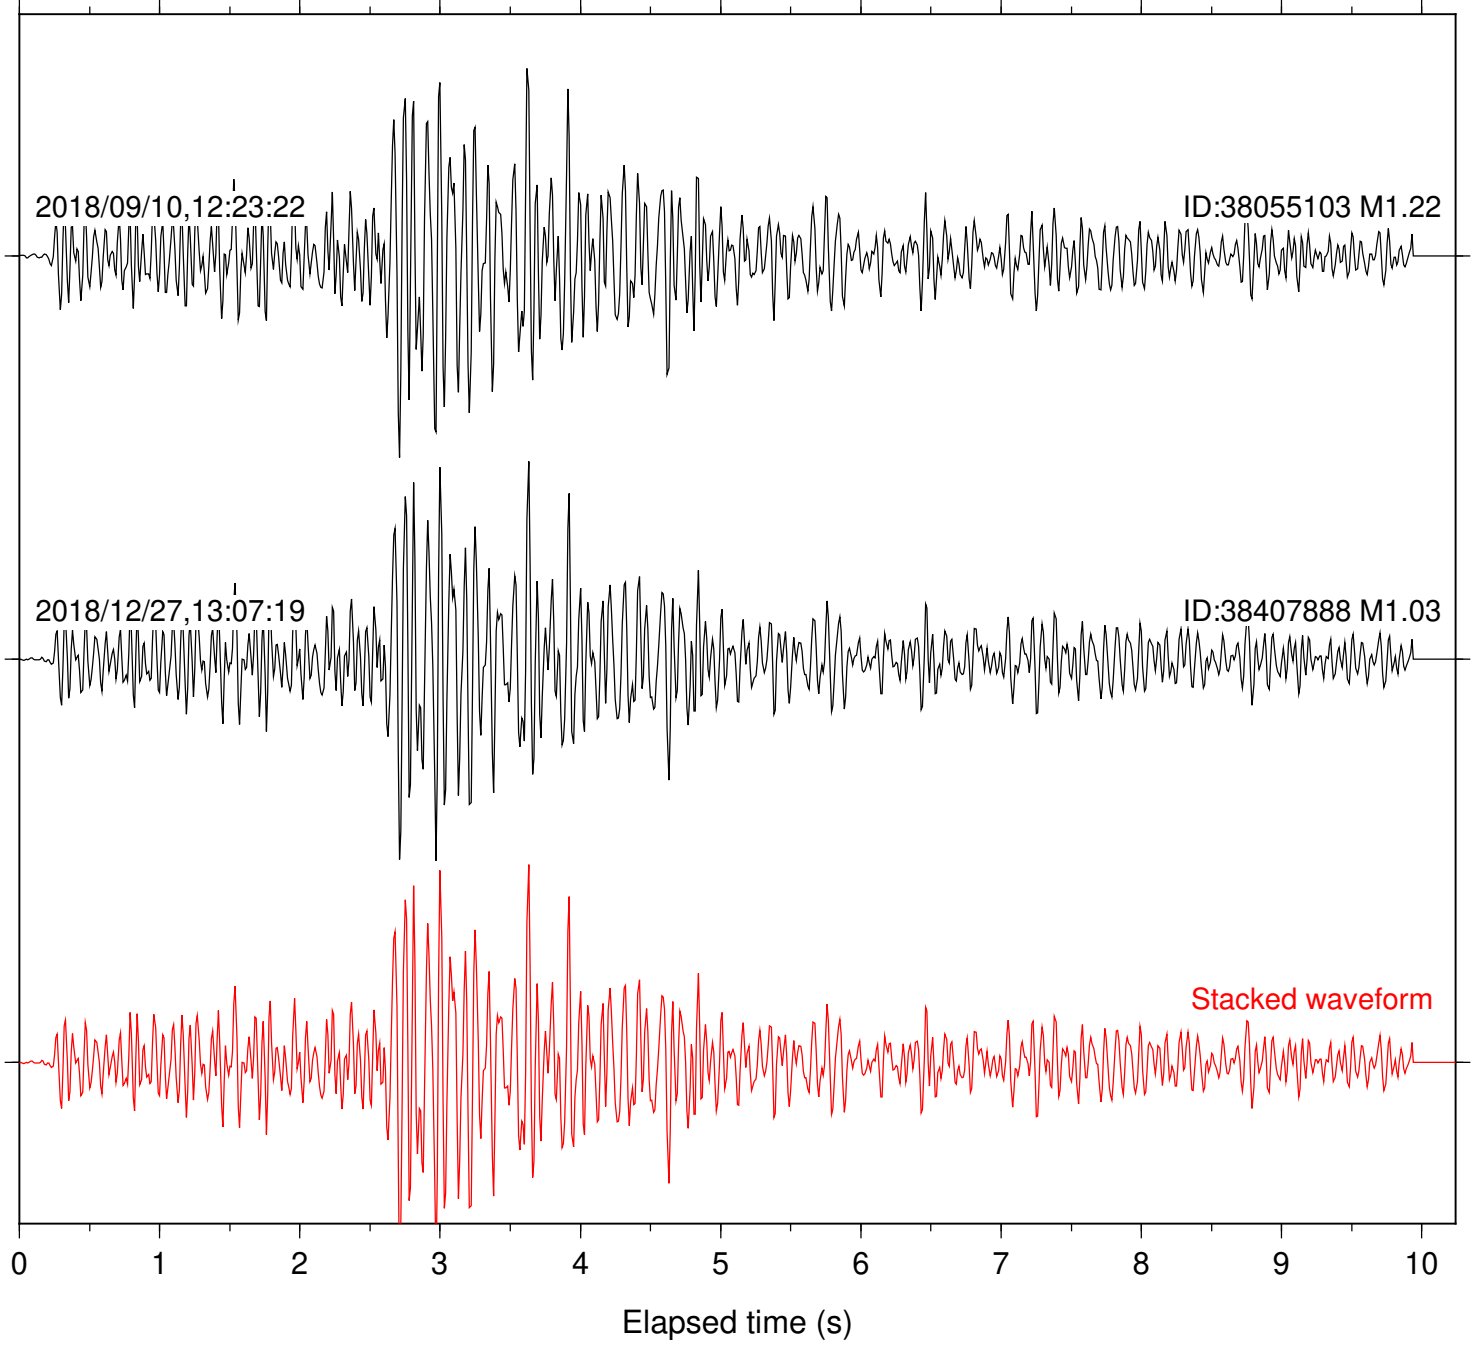

Station: B081 Com: EHZ

Focal depth: 4.29 km

Station: B082 Com: EHZ

Focal depth: 4.29 km

Station: B084 Com: EHZ

Focal depth: 4.29 km

Station: B087 Com: EHZ

Focal depth: 4.29 km

Station: B088 Com: EHZ

Focal depth: 4.29 km

Station: B946 Com: EHZ

Focal depth: 4.29 km

Station: BAC Com: EHZ

Focal depth: 4.29 km

Station: CRY Com: HHZ

Focal depth: 4.29 km

Station: DGR Com: HHZ

Focal depth: 4.29 km

Station: FRD Com: HHZ

Focal depth: 4.29 km

2018/09/10,12:23:22

ID:38055103 M1.22

2018/12/27,13:07:19

ID:38407888 M1.03

Focal depth: 4.29 km

2018/09/10,12:23:22

ID:38055103 M1.22

2018/12/27,13:07:19

ID:38407888 M1.03

Stacked waveform

0 1 2 3 4 5 6 7 8 9 10  
Elapsed time (s)