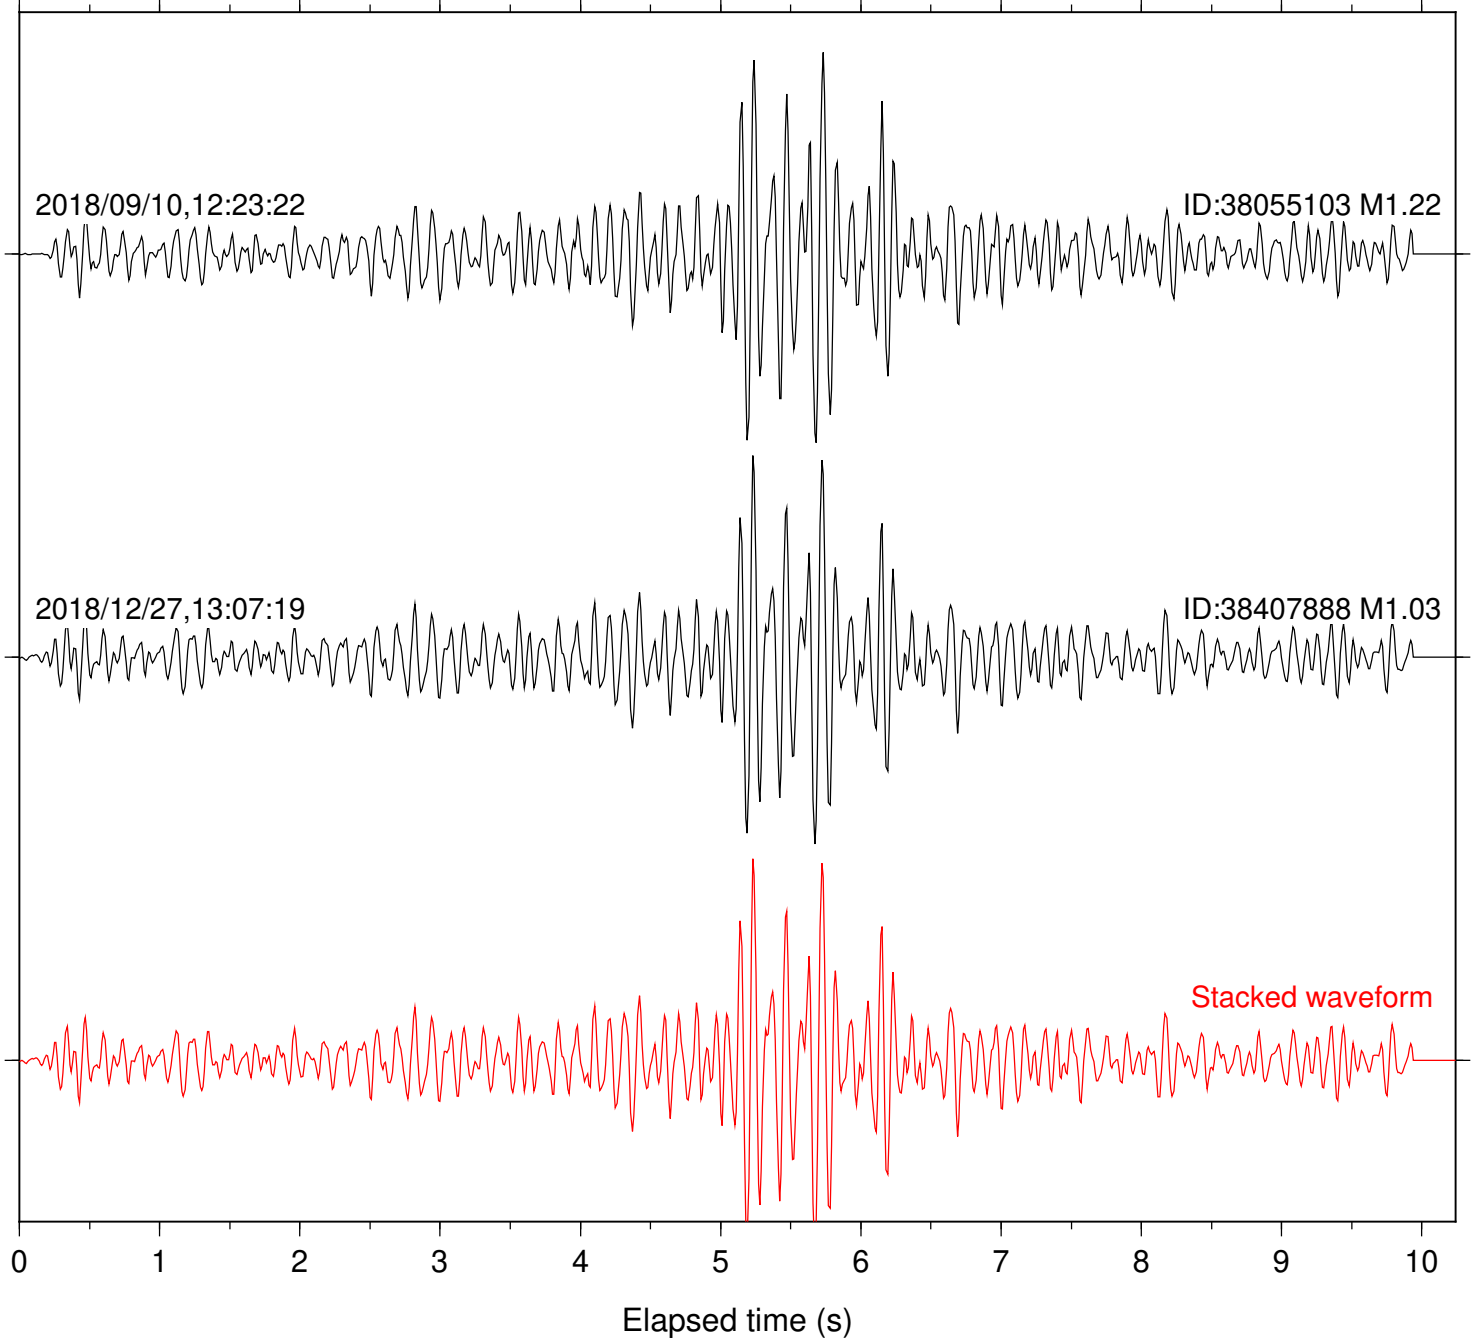

Station: DGR Com: HHZ

Focal depth: 4.29 km

Station: FRD Com: HHZ

Focal depth: 4.29 km

2018/09/10,12:23:22

ID:38055103 M1.22

2018/12/27,13:07:19

ID:38407888 M1.03

Stacked waveform

0 1 2 3 4 5 6 7 8 9 10

Elapsed time (s)

Station: HMT2 Com: HHZ

Focal depth: 4.29 km

Station: LKH Com: HHZ

Focal depth: 4.29 km

Station: MTG Com: HHZ

Focal depth: 4.29 km

Station: PFO Com: HHZ

Focal depth: 4.29 km

Station: PLM Com: HHZ

Focal depth: 4.29 km

Station: POB2 Com: HHZ

Focal depth: 4.29 km

Station: SND Com: HHZ

Focal depth: 4.29 km

2018/09/10,12:23:22

ID:38055103 M1.22

2018/12/27,13:07:19

ID:38407888 M1.03

Stacked waveform

0 1 2 3 4 5 6 7 8 9 10  
Elapsed time (s)