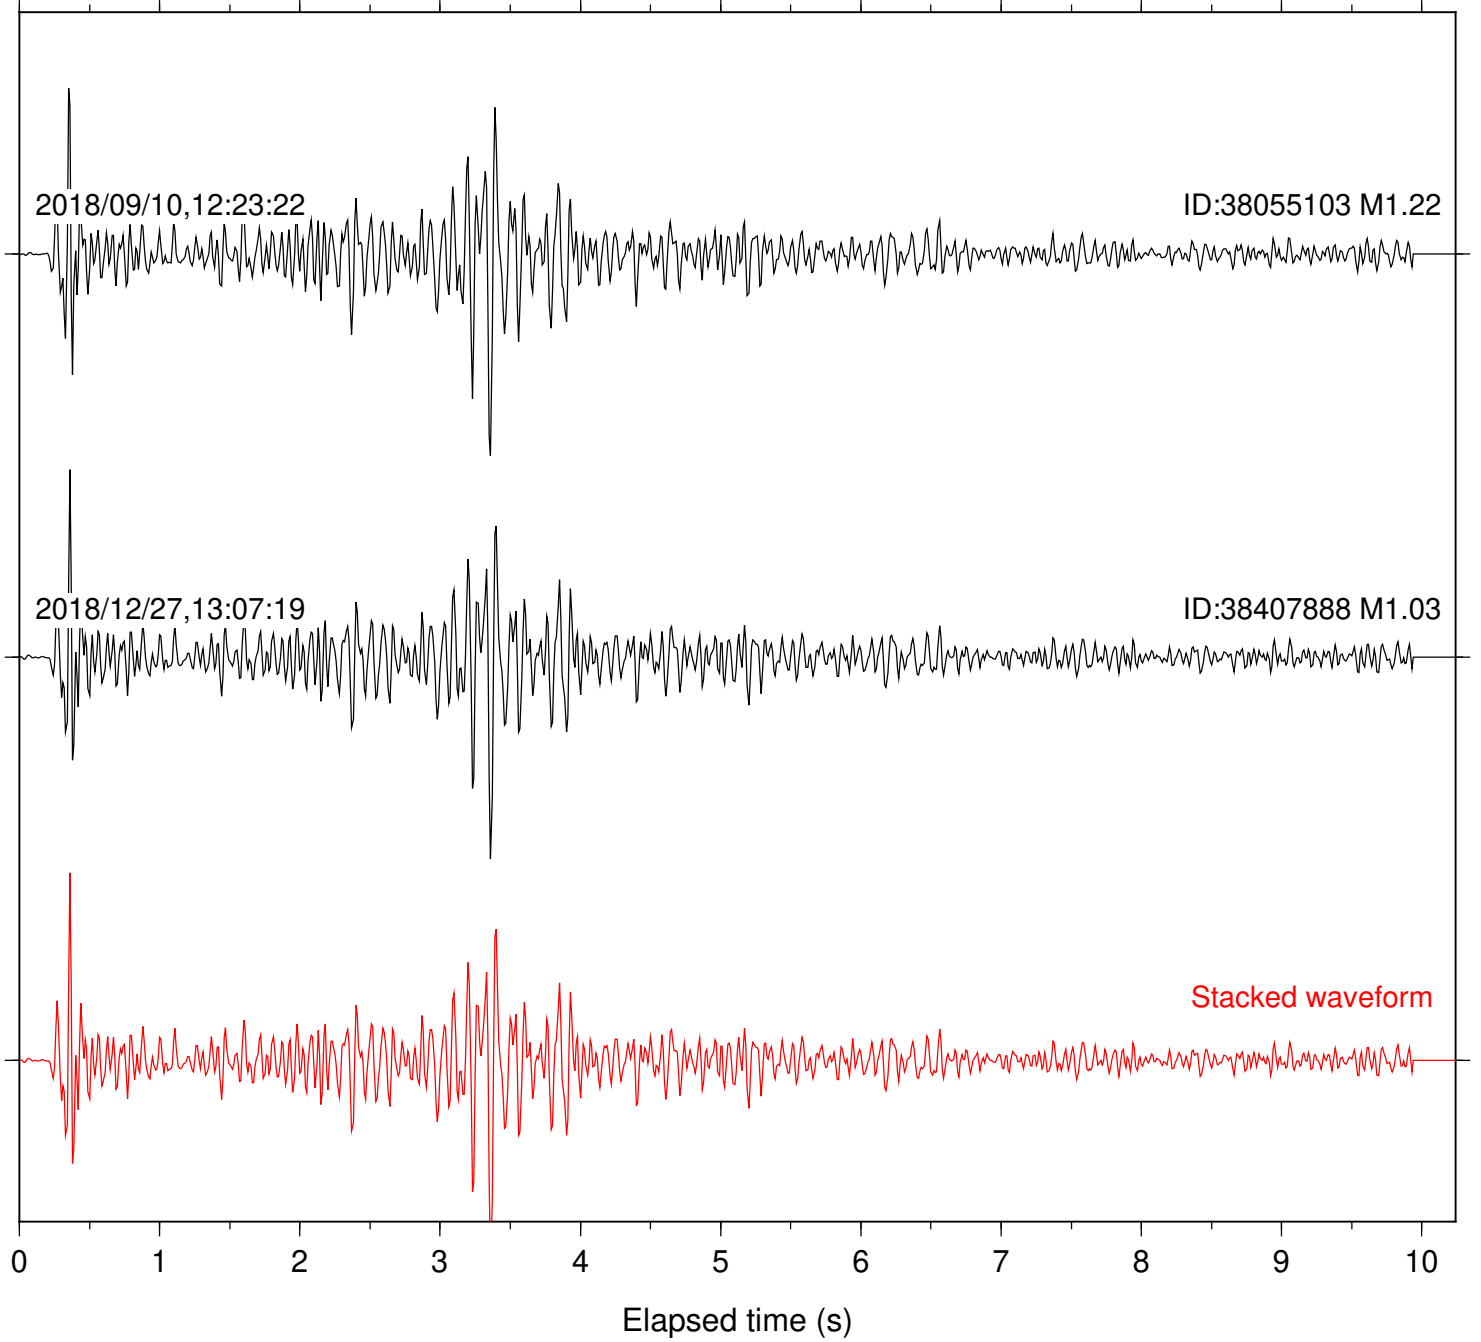

Station: B081 Com: EHZ

Focal depth: 4.29 km

Station: B082 Com: EHZ

Focal depth: 4.29 km

Station: B084 Com: EHZ

Focal depth: 4.29 km

Station: B087 Com: EHZ

Focal depth: 4.29 km

Station: B088 Com: EHZ

Focal depth: 4.29 km

Station: B946 Com: EHZ

Focal depth: 4.29 km

Station: BAC Com: EHZ

Focal depth: 4.29 km

Station: CRY Com: HHZ

Focal depth: 4.29 km

Station: DGR Com: HHZ

Focal depth: 4.29 km

Station: FRD Com: HHZ

Focal depth: 4.29 km

2018/09/10,12:23:22

ID:38055103 M1.22

2018/12/27,13:07:19

ID:38407888 M1.03

Focal depth: 4.29 km

2018/09/10,12:23:22

ID:38055103 M1.22

2018/12/27,13:07:19

ID:38407888 M1.03

Stacked waveform

0 1 2 3 4 5 6 7 8 9 10  
Elapsed time (s)