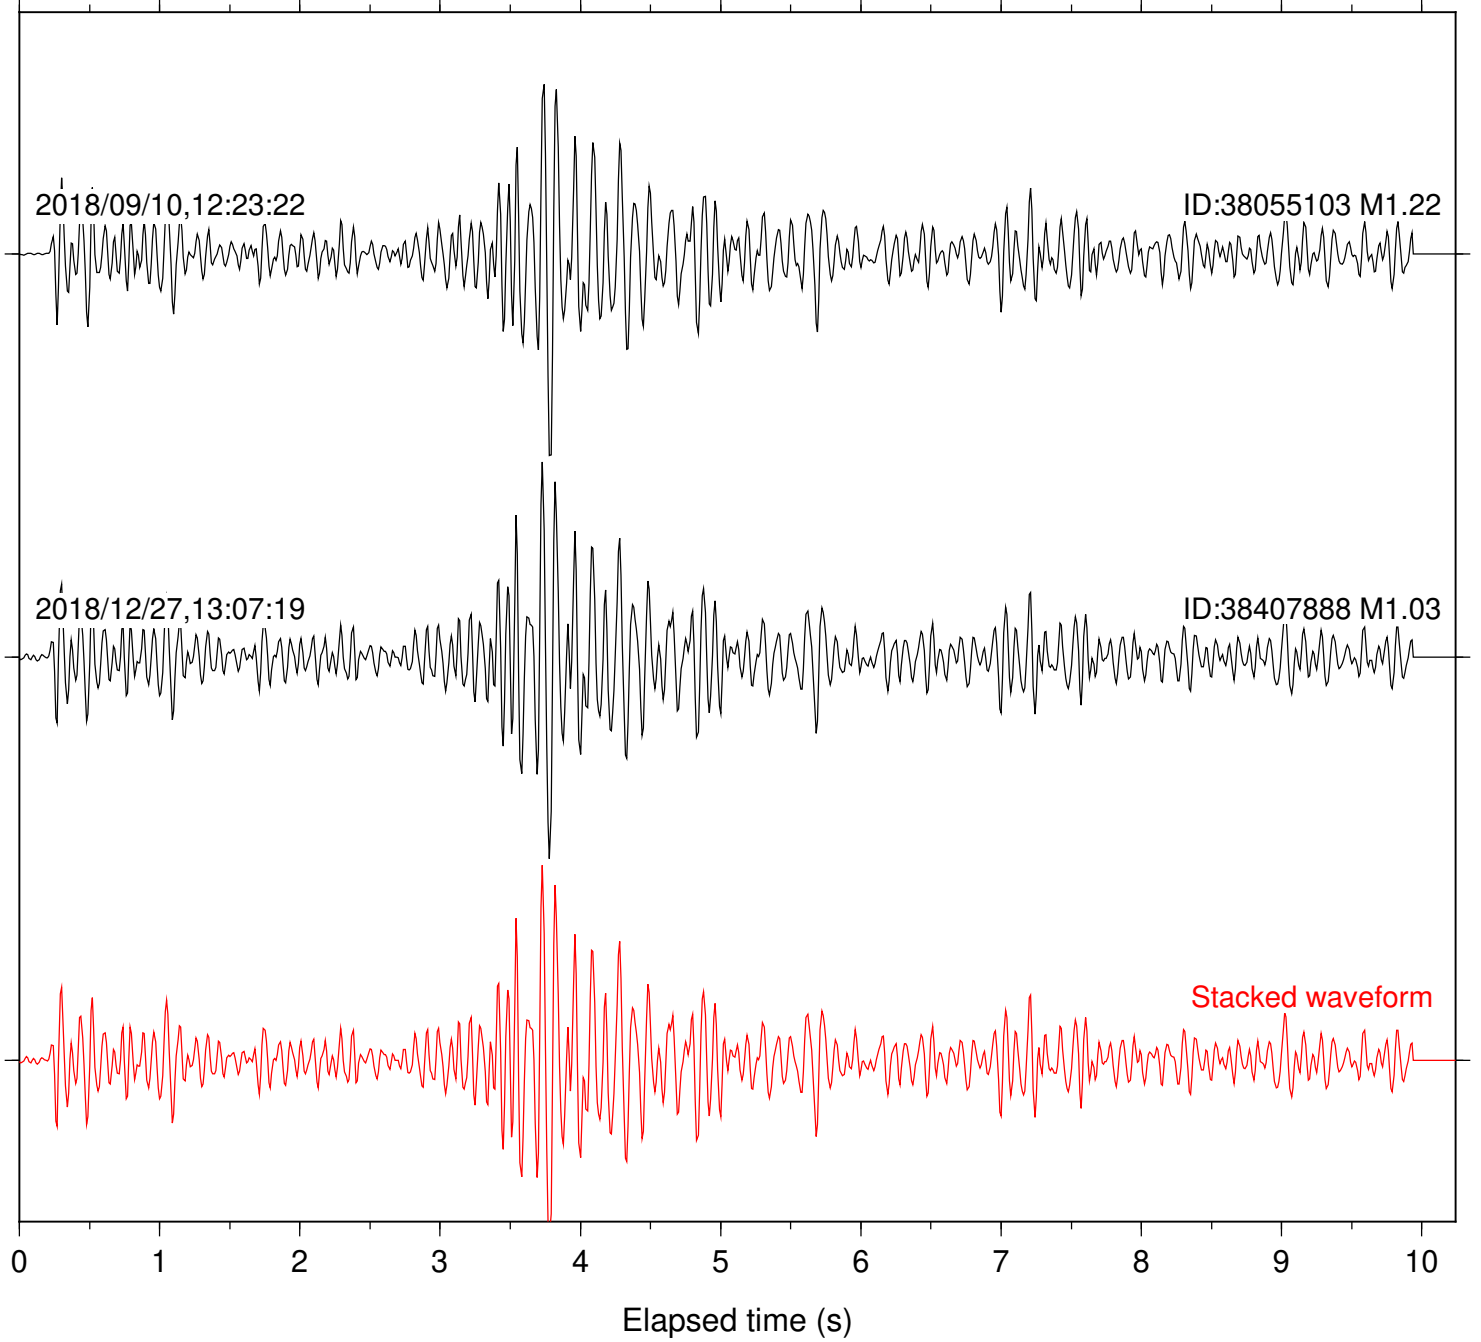

Station: DGR Com: HHZ

Focal depth: 4.29 km

Station: FRD Com: HHZ

Focal depth: 4.29 km

2018/09/10,12:23:22

ID:38055103 M1.22

2018/12/27,13:07:19

ID:38407888 M1.03

Focal depth: 4.29 km

Station: PFO Com: HHZ

Focal depth: 4.29 km

Station: PLM Com: HHZ

Focal depth: 4.29 km

Station: POB2 Com: HHZ

Focal depth: 4.29 km

Station: SND Com: HHZ

Focal depth: 4.29 km

2018/09/10,12:23:22

ID:38055103 M1.22

2018/12/27,13:07:19

ID:38407888 M1.03

Stacked waveform

0 1 2 3 4 5 6 7 8 9 10  
Elapsed time (s)