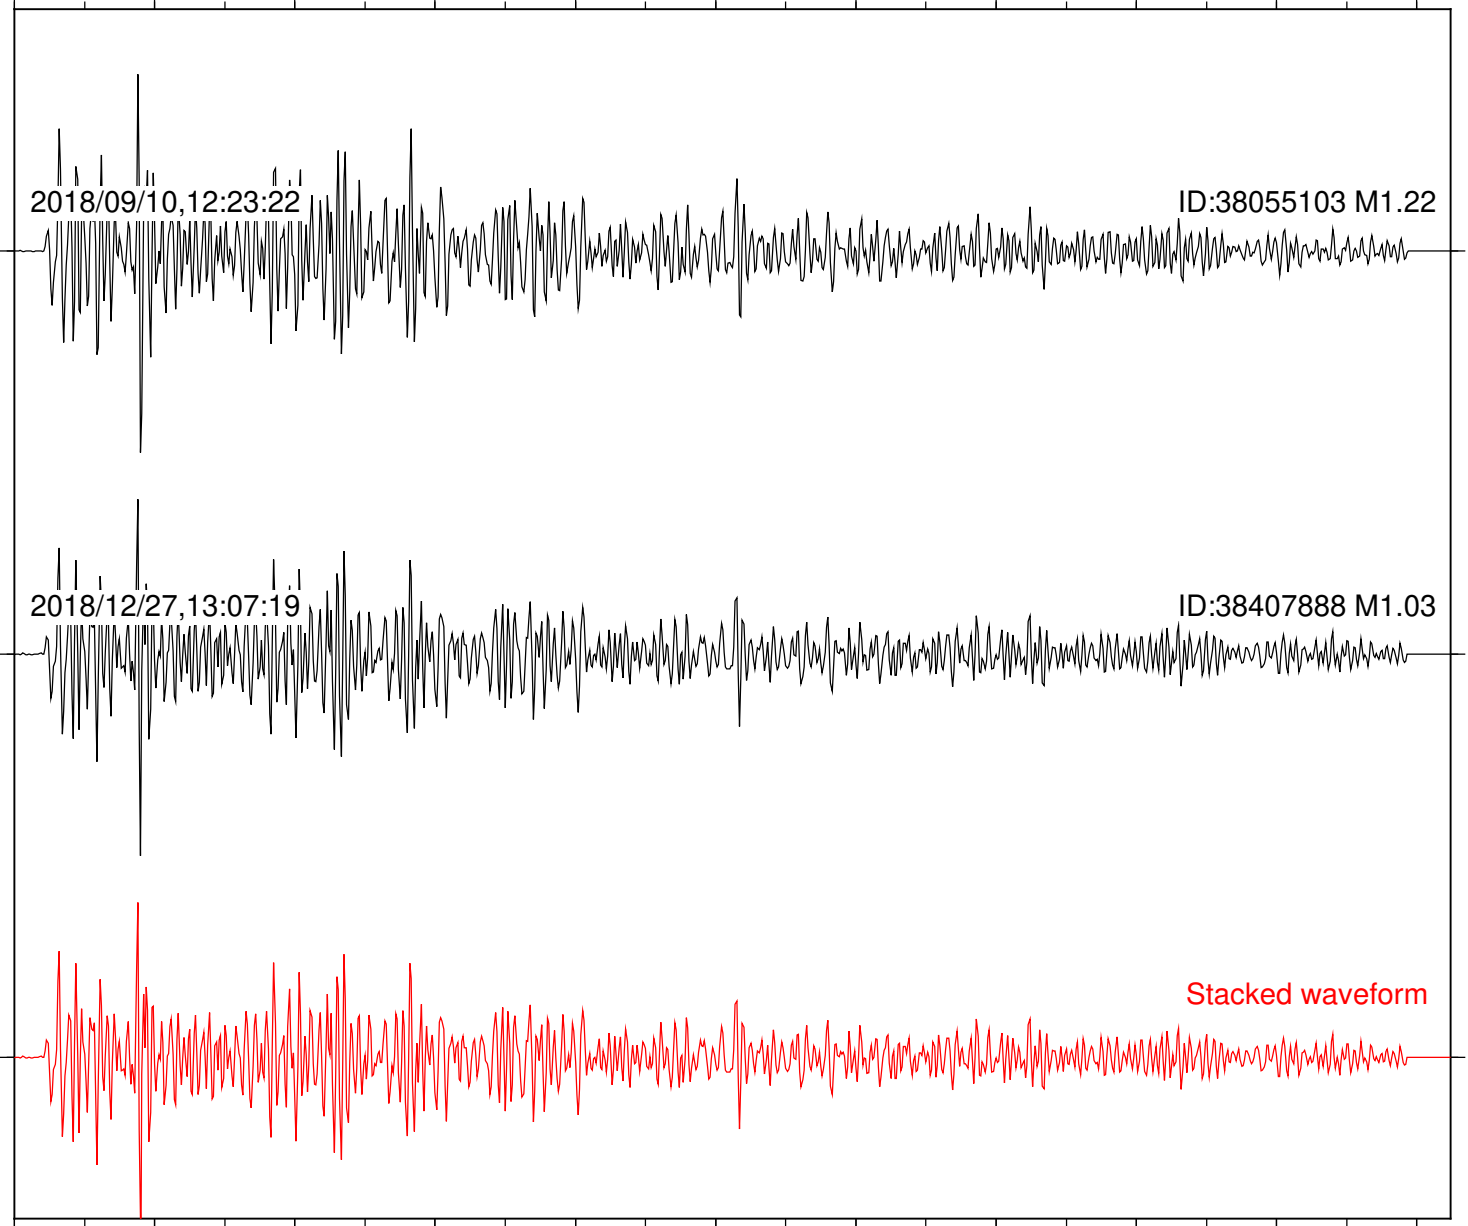

Station: DGR Com: HHZ

Focal depth: 4.29 km

Station: FRD Com: HHZ

Focal depth: 4.29 km

2018/09/10,12:23:22

ID:38055103 M1.22

2018/12/27,13:07:19

ID:38407888 M1.03

Stacked waveform

0 1 2 3 4 5 6 7 8 9 10

Elapsed time (s)

Station: HMT2 Com: HHZ

Focal depth: 4.29 km

Station: LKH Com: HHZ

Focal depth: 4.29 km

Station: MTG Com: HHZ

Focal depth: 4.29 km

Station: PFO Com: HHZ

Focal depth: 4.29 km

Station: PLM Com: HHZ

Focal depth: 4.29 km

Station: POB2 Com: HHZ

Focal depth: 4.29 km

Station: SND Com: HHZ

Focal depth: 4.29 km

2018/09/10,12:23:22

ID:38055103 M1.22

2018/12/27,13:07:19

ID:38407888 M1.03

Stacked waveform

0 1 2 3 4 5 6 7 8 9 10  
Elapsed time (s)