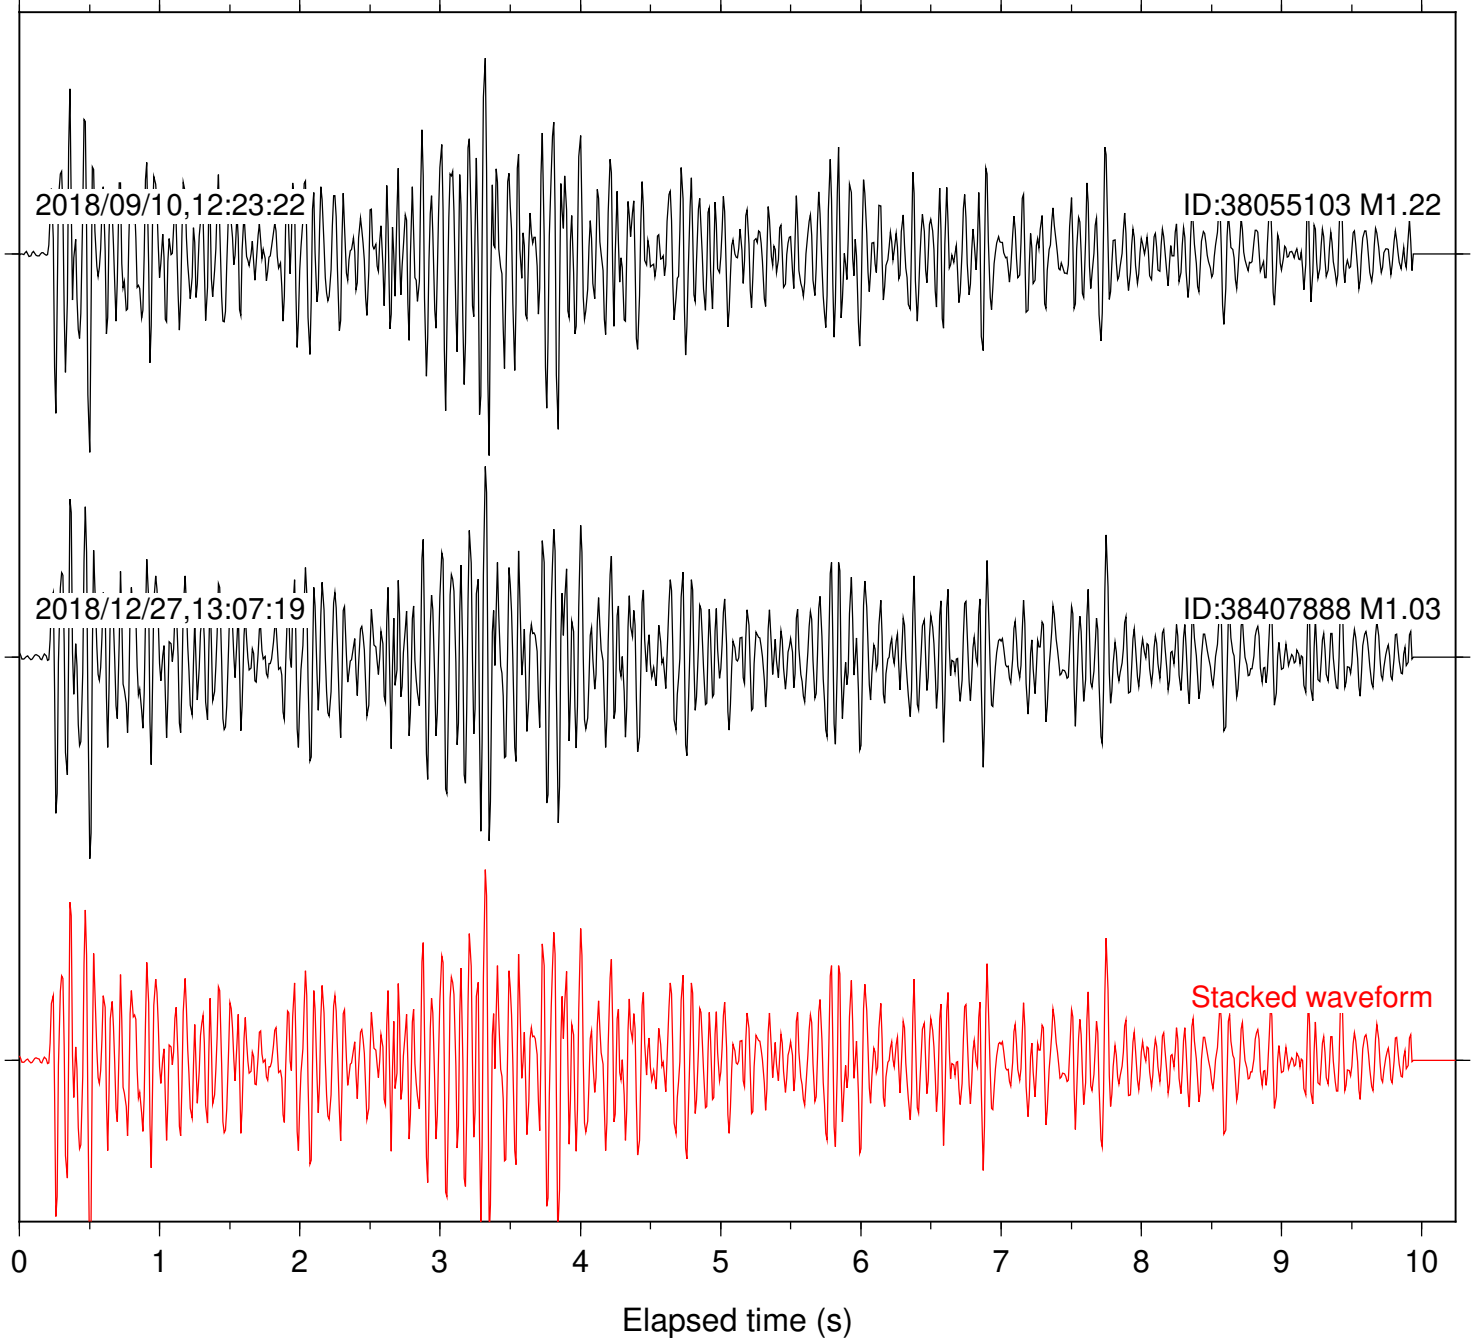

Station: B081 Com: EHZ

Focal depth: 4.29 km

Station: B082 Com: EHZ

Focal depth: 4.29 km

Station: B084 Com: EHZ

Focal depth: 4.29 km

Station: B087 Com: EHZ

Focal depth: 4.29 km

Station: B088 Com: EHZ

Focal depth: 4.29 km

Station: B946 Com: EHZ

Focal depth: 4.29 km

Station: BAC Com: EHZ

Focal depth: 4.29 km

Station: CRY Com: HHZ

Focal depth: 4.29 km

Station: DGR Com: HHZ

Focal depth: 4.29 km

Station: FRD Com: HHZ

Focal depth: 4.29 km

2018/09/10,12:23:22

ID:38055103 M1.22

2018/12/27,13:07:19

ID:38407888 M1.03

Focal depth: 4.29 km

2018/09/10,12:23:22

ID:38055103 M1.22

2018/12/27,13:07:19

ID:38407888 M1.03

Stacked waveform

0 1 2 3 4 5 6 7 8 9 10  
Elapsed time (s)