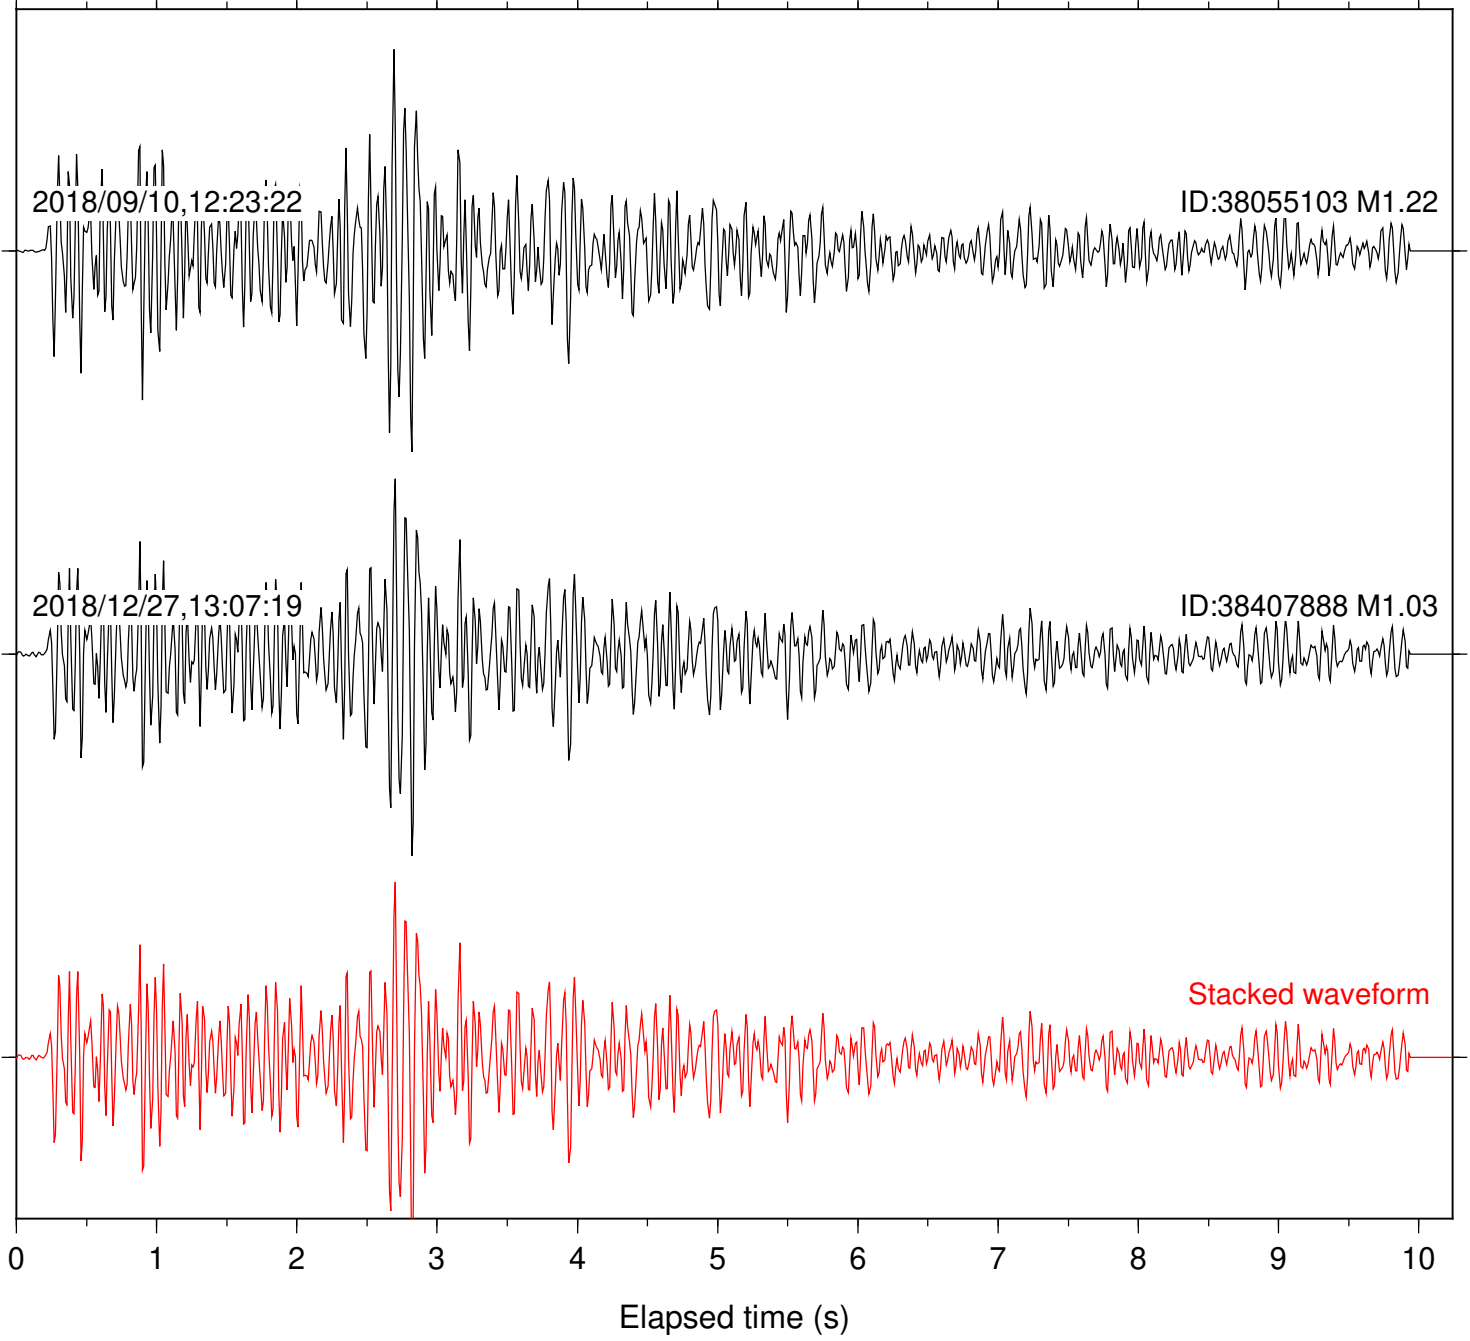

Station: B081 Com: EHZ

Focal depth: 4.29 km

Station: B082 Com: EHZ

Focal depth: 4.29 km

Station: B084 Com: EHZ

Focal depth: 4.29 km

Station: B087 Com: EHZ

Focal depth: 4.29 km

Station: B088 Com: EHZ

Focal depth: 4.29 km

Station: B946 Com: EHZ

Focal depth: 4.29 km

Station: BAC Com: EHZ

Focal depth: 4.29 km

Station: CRY Com: HHZ

Focal depth: 4.29 km

Station: DGR Com: HHZ

Focal depth: 4.29 km

Station: FRD Com: HHZ

Focal depth: 4.29 km

2018/09/10,12:23:22

ID:38055103 M1.22

2018/12/27,13:07:19

ID:38407888 M1.03

Focal depth: 4.29 km

2018/09/10,12:23:22

ID:38055103 M1.22

2018/12/27,13:07:19

ID:38407888 M1.03

Stacked waveform

0 1 2 3 4 5 6 7 8 9 10  
Elapsed time (s)