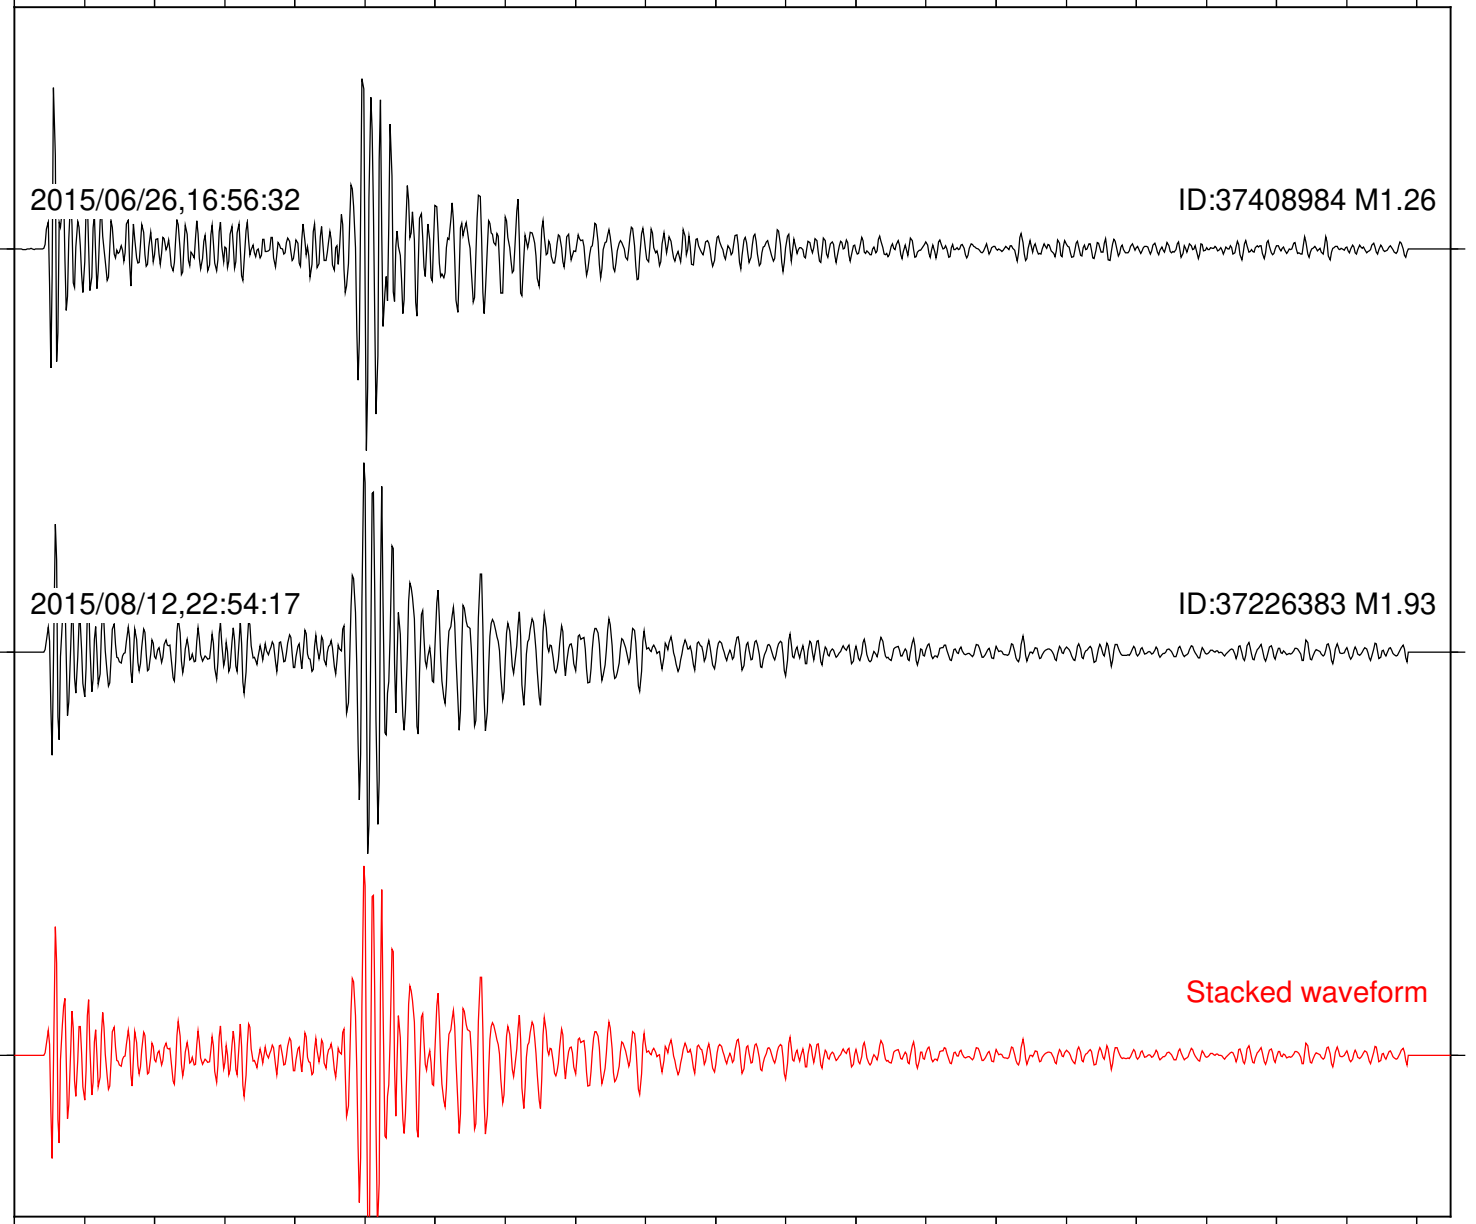

Station: B081 Com: EHZ

Focal depth: 7.71 km

Station: B093 Com: EHZ

Focal depth: 7.71 km

2015/06/26,16:56:32

ID:37408984 M1.26

2015/08/12,22:54:17

ID:37226383 M1.93

Stacked waveform

0 1 2 3 4 5 6 7 8 9 10
Elapsed time (s)

Station: BAC Com: EHZ

Focal depth: 7.71 km

Station: SMER Com: HHZ

Focal depth: 7.71 km