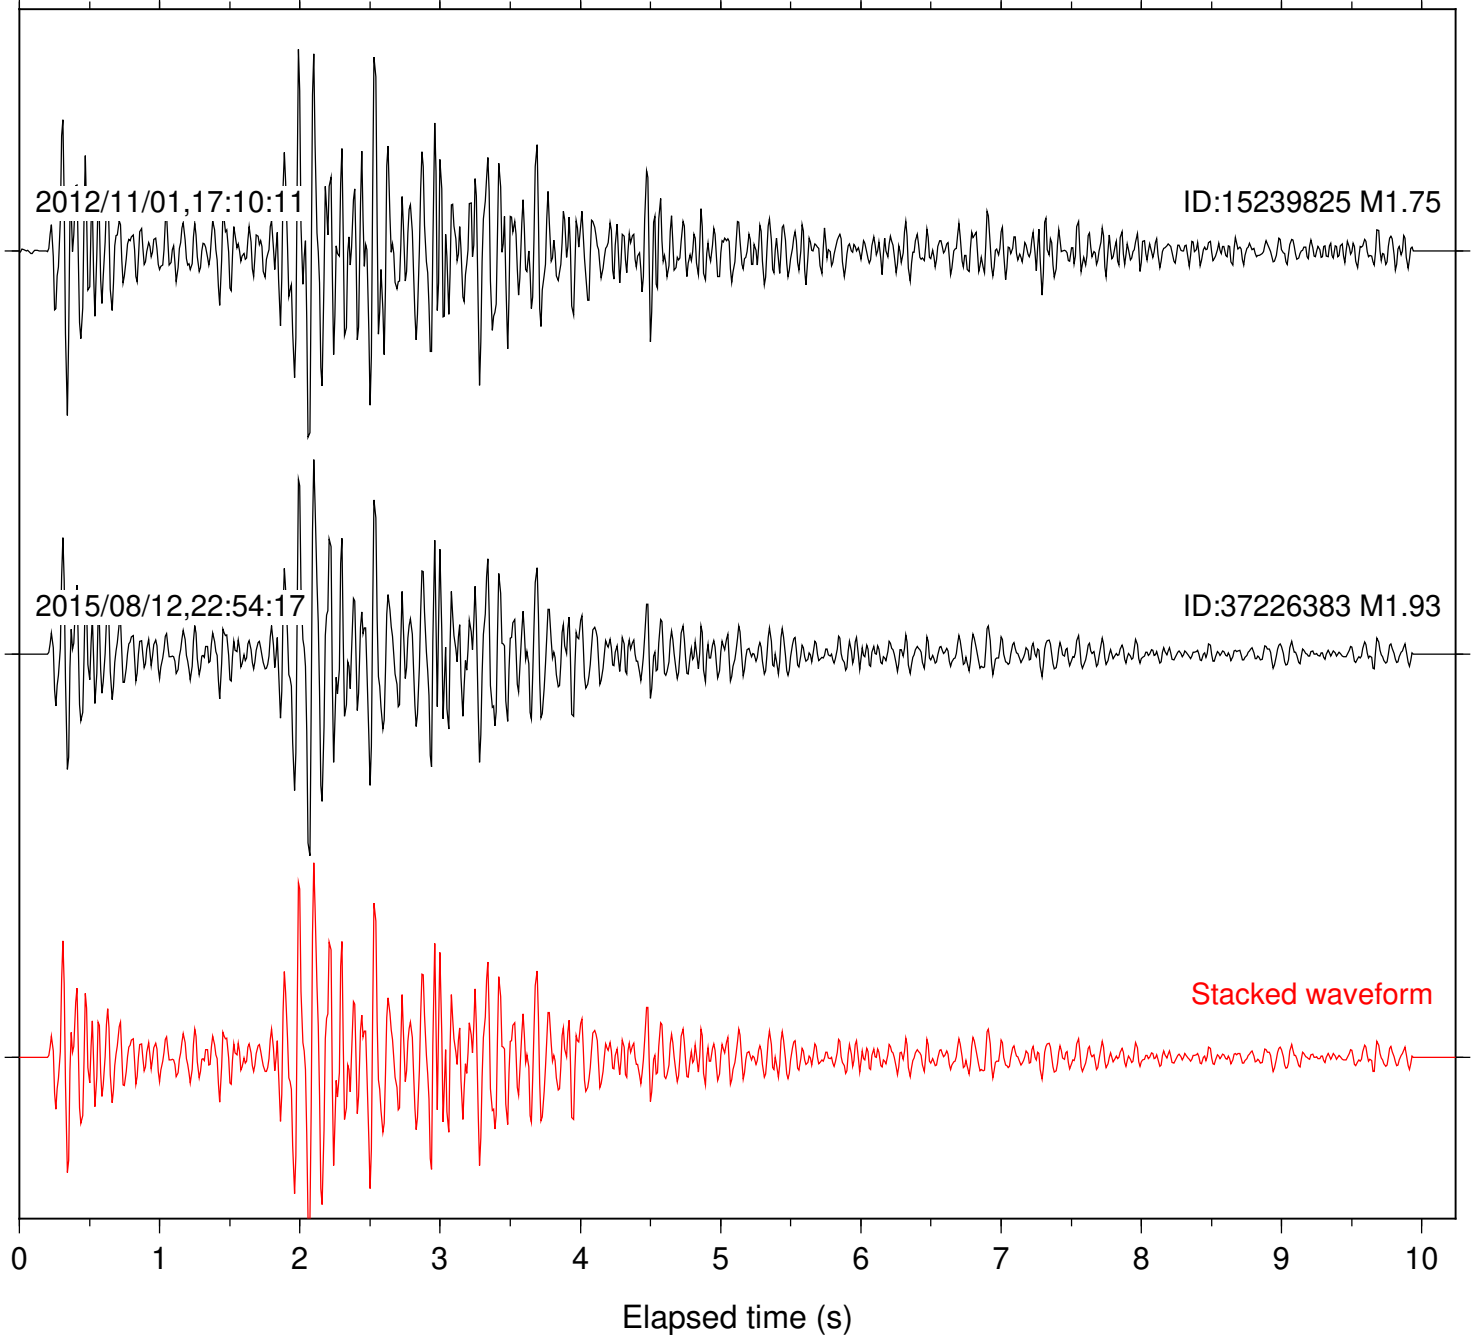

Station: B081 Com: EHZ

Focal depth: 7.71 km

Station: B093 Com: EHZ

Focal depth: 7.71 km

2015/06/26,16:56:32

ID:37408984 M1.26

2015/08/12,22:54:17

ID:37226383 M1.93

Stacked waveform

0 1 2 3 4 5 6 7 8 9 10
Elapsed time (s)

Station: BAC Com: EHZ

Focal depth: 7.71 km

Station: SMER Com: HHZ

Focal depth: 7.71 km