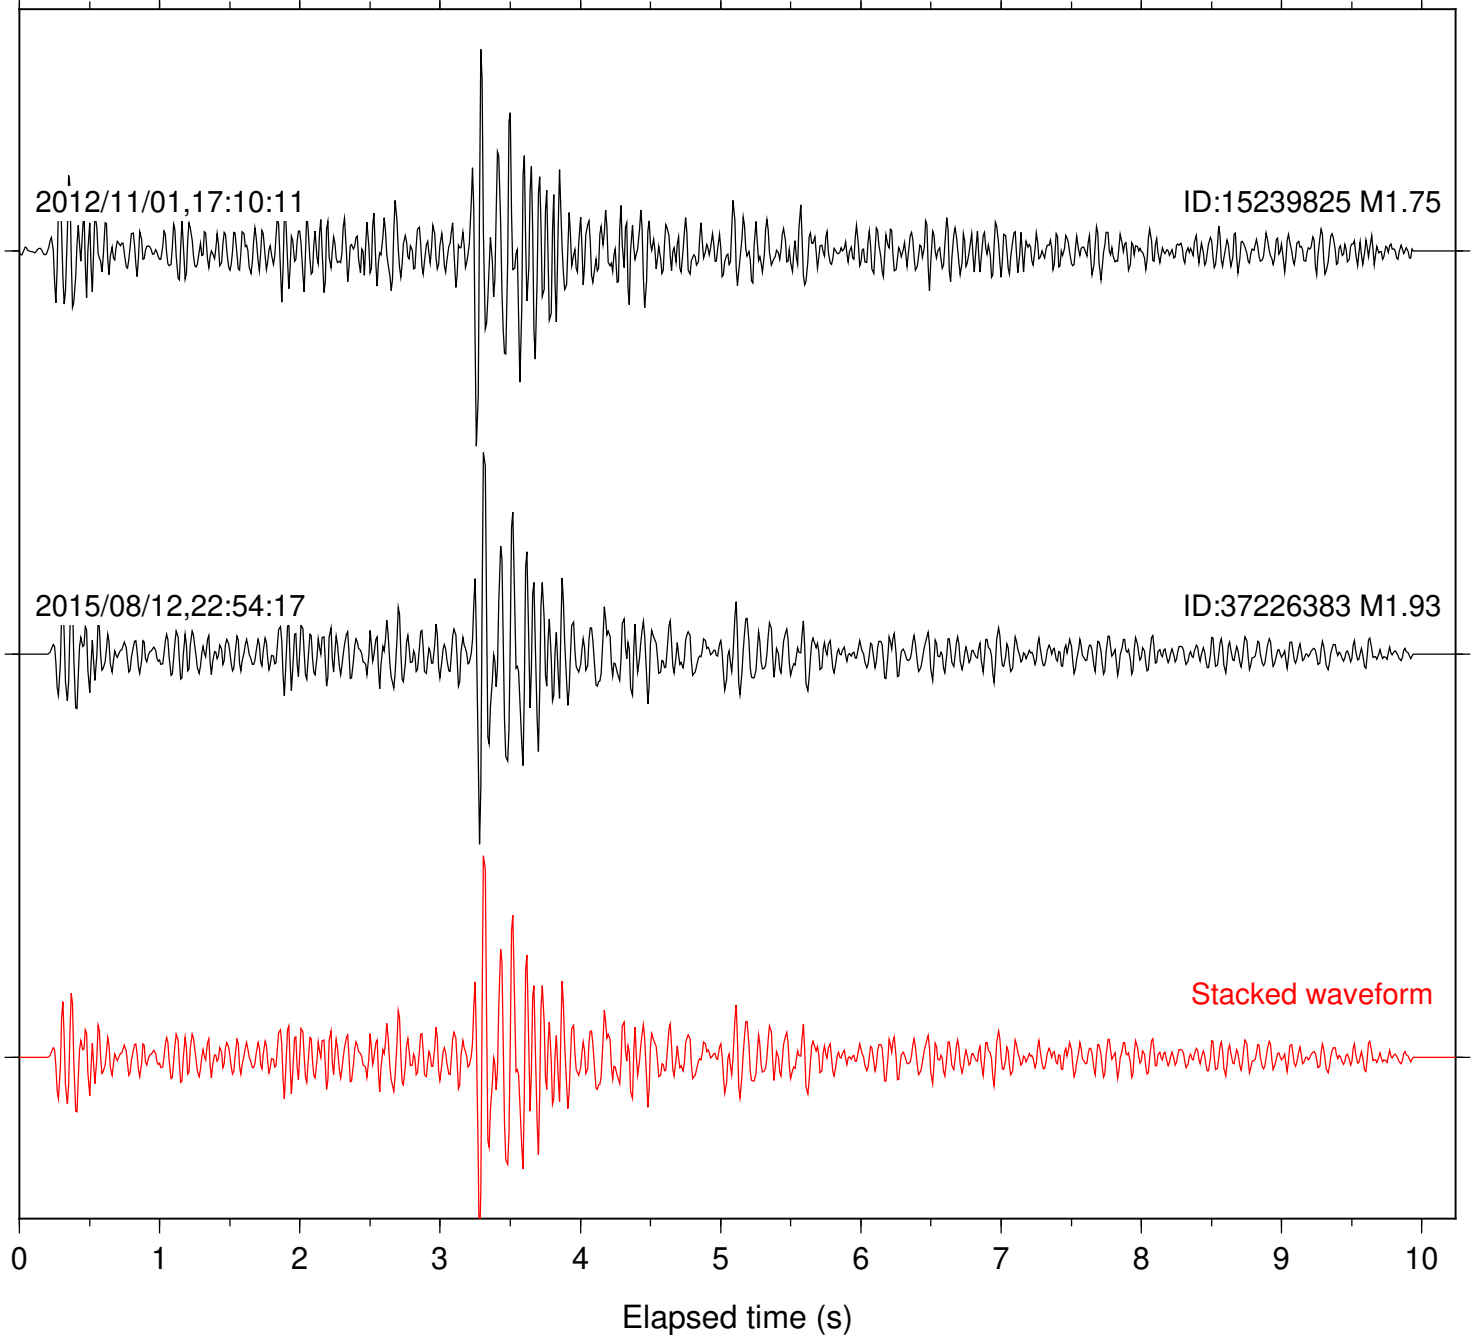

Station: B081 Com: EHZ

Focal depth: 7.71 km

Station: B093 Com: EHZ

Focal depth: 7.71 km

2015/06/26,16:56:32

ID:37408984 M1.26

2015/08/12,22:54:17

ID:37226383 M1.93

Stacked waveform

0 1 2 3 4 5 6 7 8 9 10
Elapsed time (s)

Station: BAC Com: EHZ

Focal depth: 7.71 km

Station: SMER Com: HHZ

Focal depth: 7.71 km