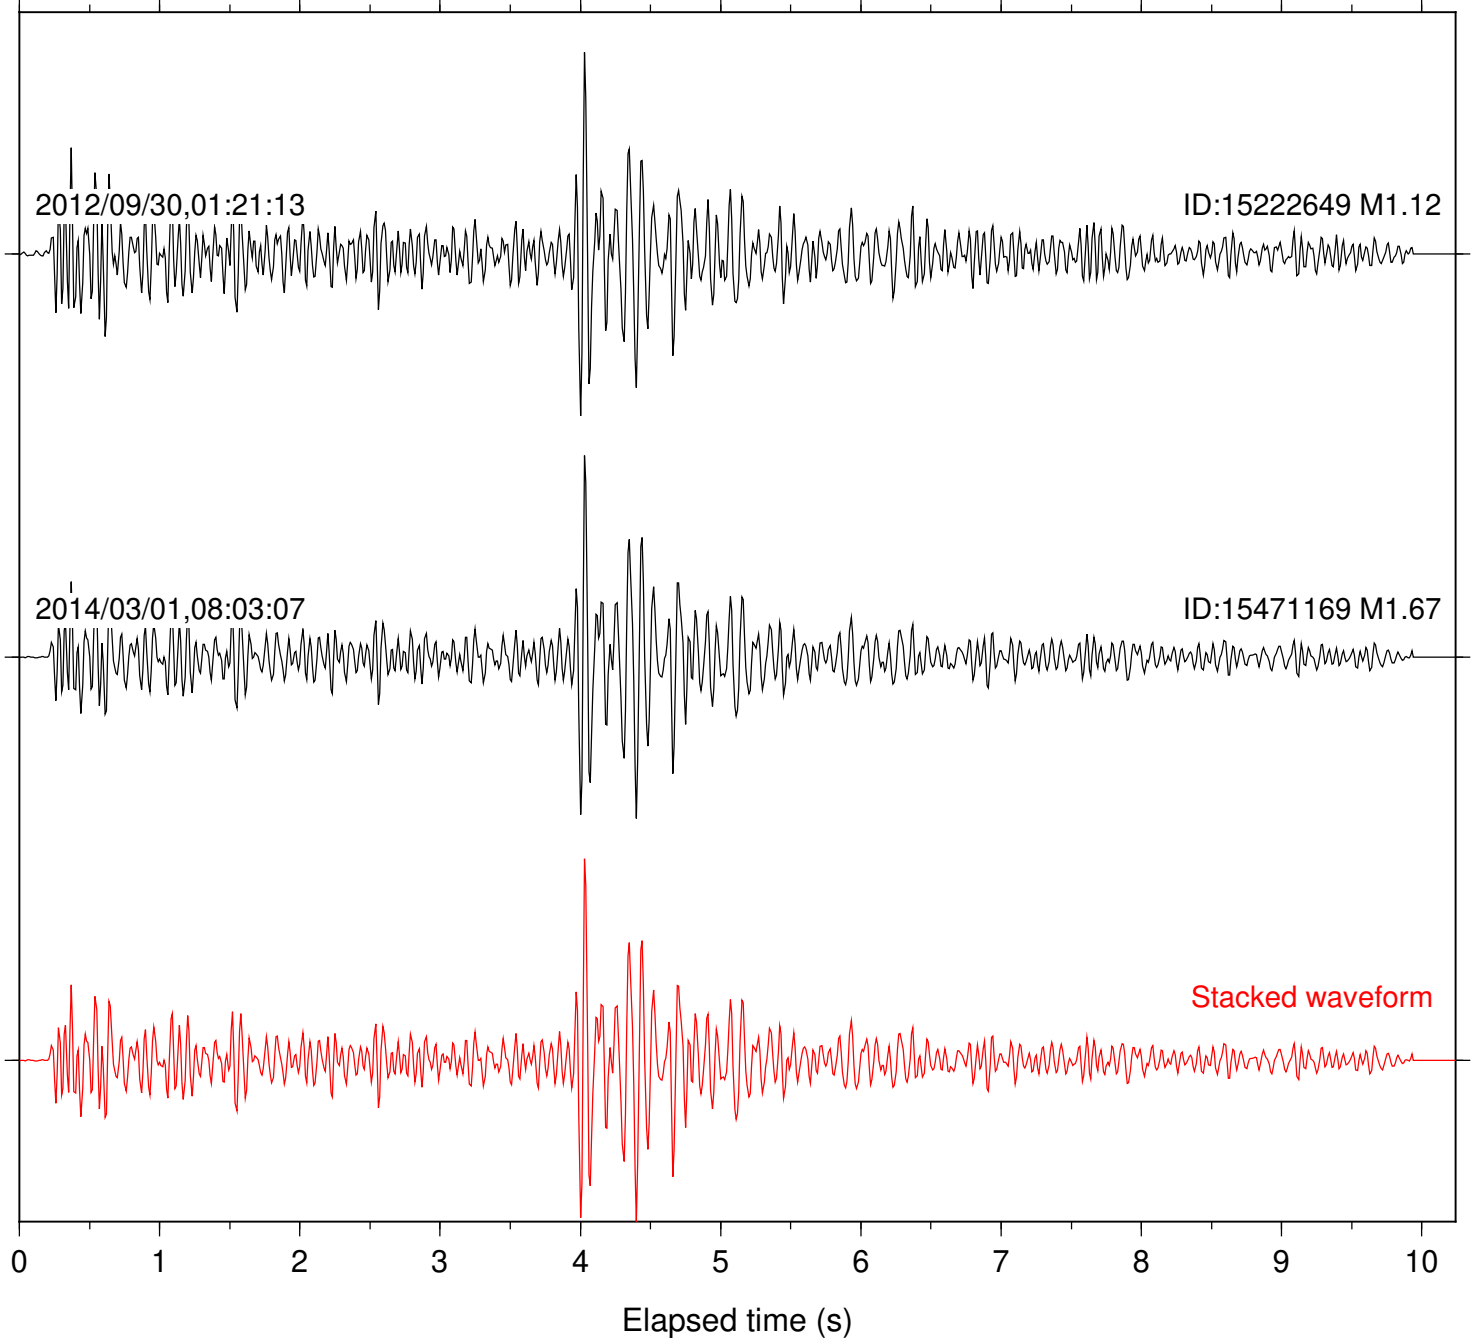

Station: B087 Com: EHZ

Focal depth: 7.64 km

Station: FRD Com: HHZ

Focal depth: 7.64 km

Station: PLM Com: HHZ

Focal depth: 7.64 km

2012/09/30,01:21:13

ID:15222649 M1.12

2014/03/01,08:03:07

ID:15471169 M1.67

Stacked waveform

0 1 2 3 4 5 6 7 8 9 10
Elapsed time (s)

Station: SND Com: HHZ

Focal depth: 7.64 km