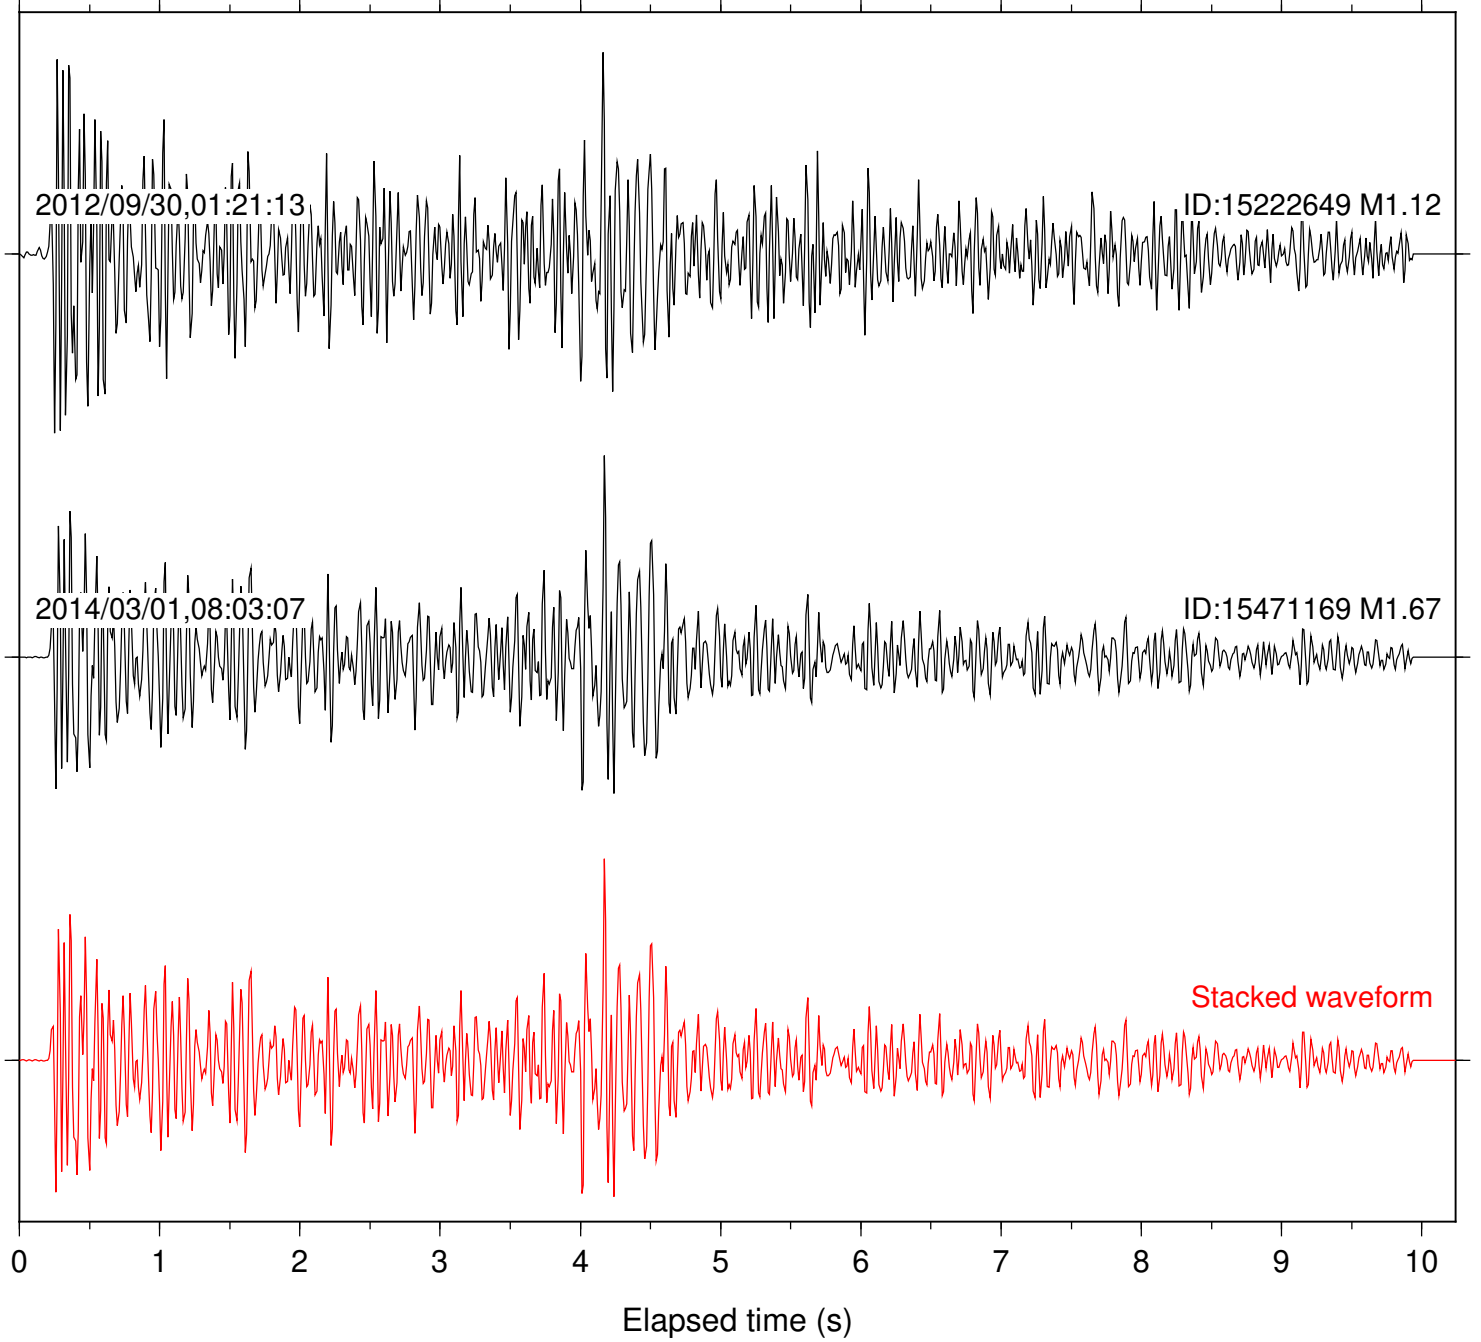

Station: B087 Com: EHZ

Focal depth: 7.64 km

Station: FRD Com: HHZ

Focal depth: 7.64 km

Station: PLM Com: HHZ

Focal depth: 7.64 km

2012/09/30,01:21:13

ID:15222649 M1.12

2014/03/01,08:03:07

ID:15471169 M1.67

Stacked waveform

0 1 2 3 4 5 6 7 8 9 10
Elapsed time (s)

Station: SND Com: HHZ

Focal depth: 7.64 km