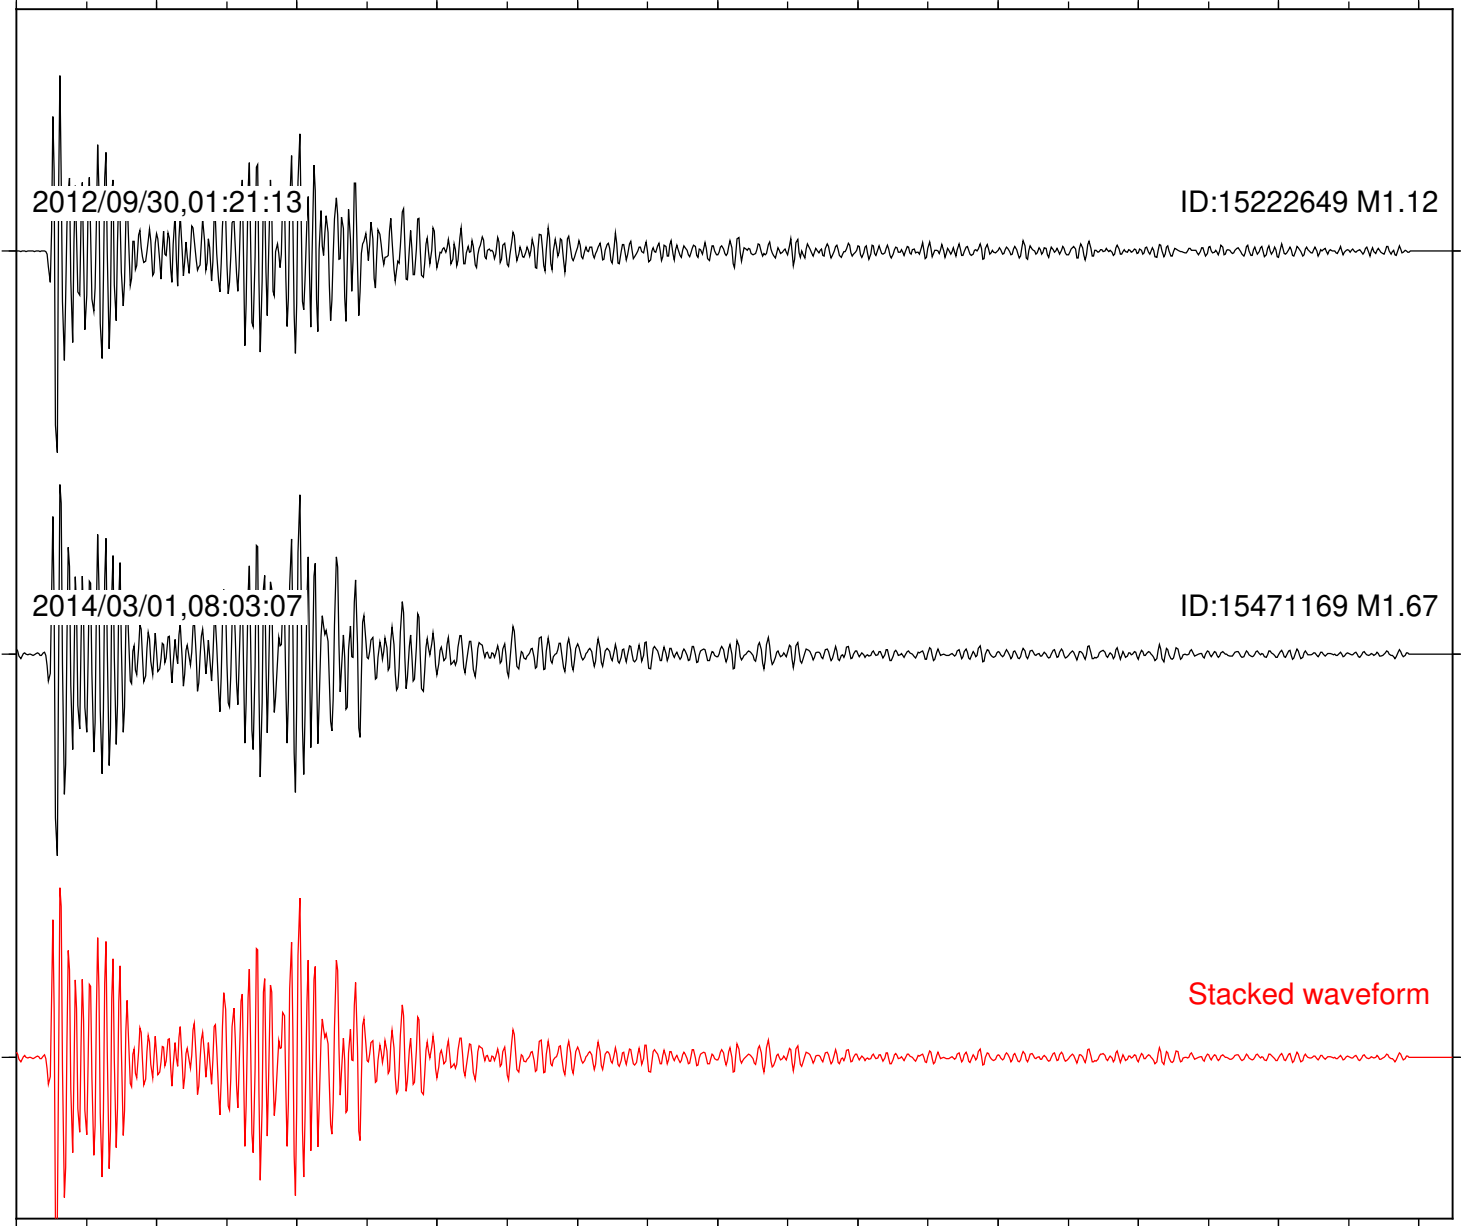

Station: B087 Com: EHZ

Focal depth: 7.64 km

Station: FRD Com: HHZ

Focal depth: 7.64 km

Station: PLM Com: HHZ

Focal depth: 7.64 km

2012/09/30,01:21:13

ID:15222649 M1.12

2014/03/01,08:03:07

ID:15471169 M1.67

Stacked waveform

0 1 2 3 4 5 6 7 8 9 10
Elapsed time (s)

Station: SND Com: HHZ

Focal depth: 7.64 km