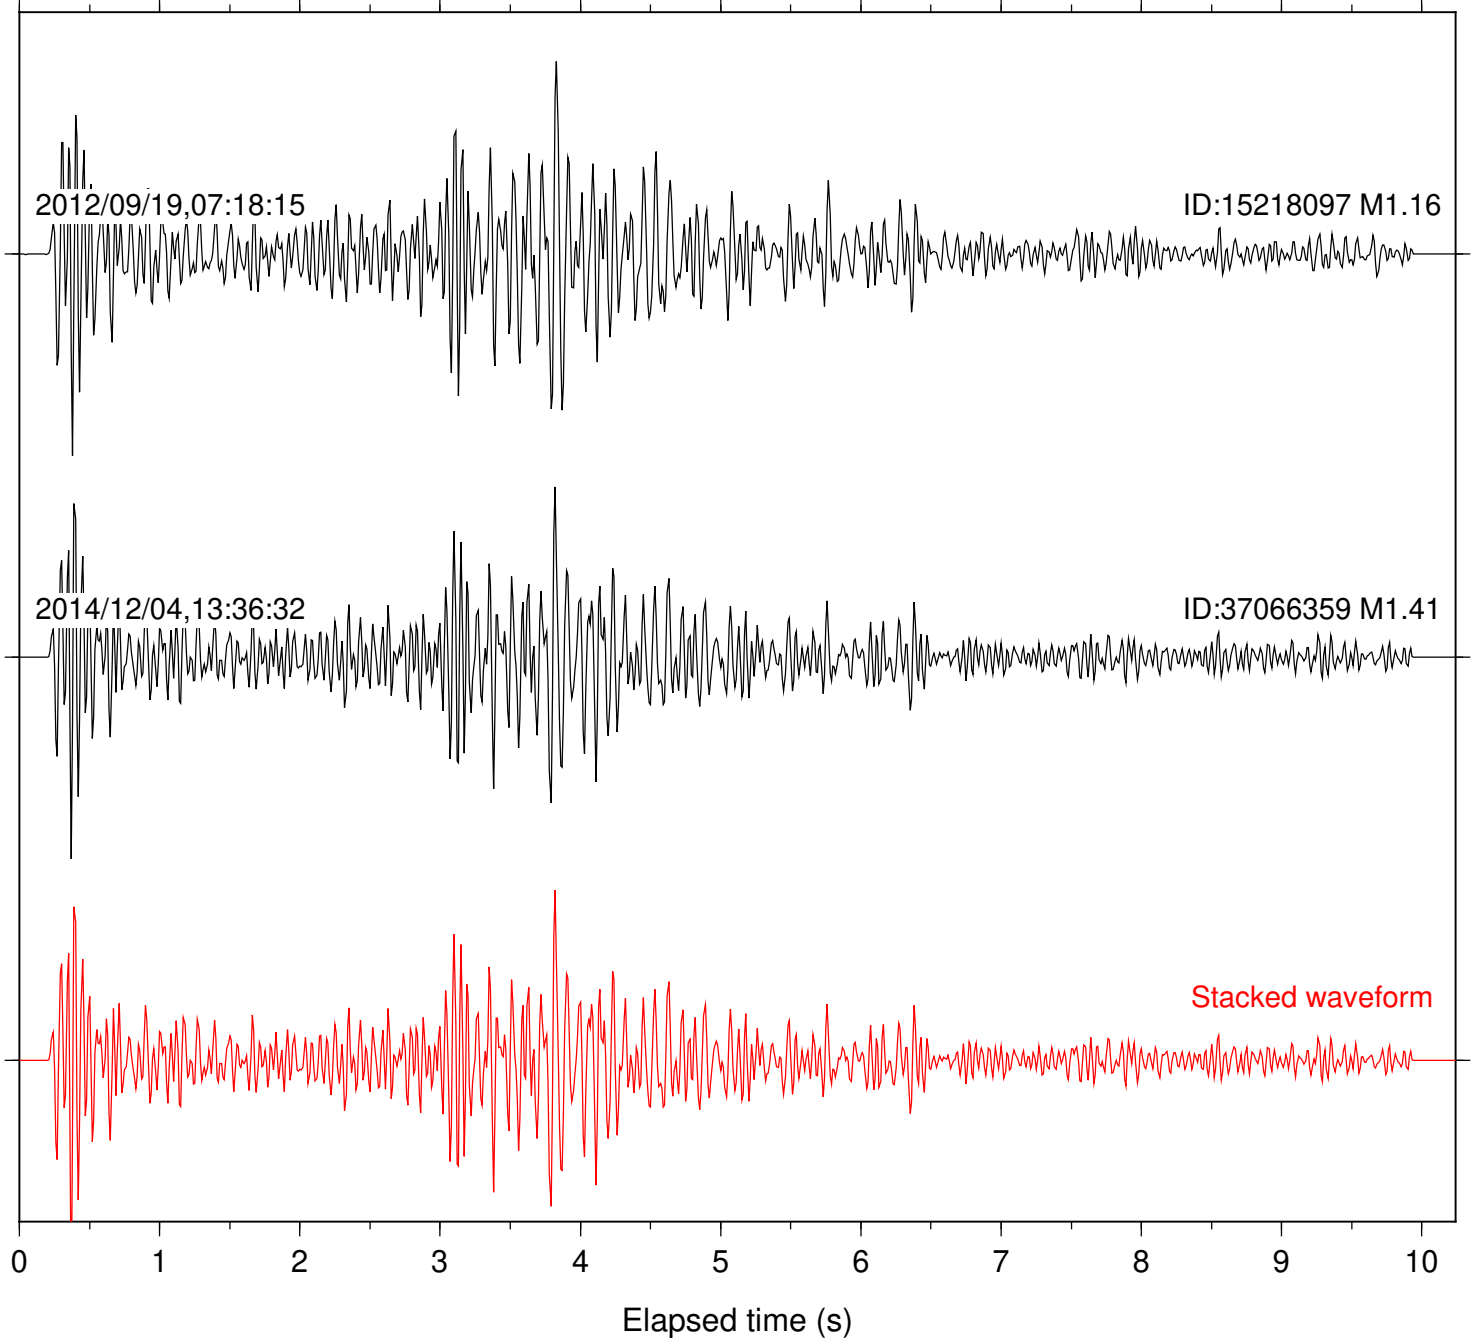

Station: B082 Com: EHZ

Focal depth: 4.83 km

Station: B084 Com: EHZ

Focal depth: 4.86 km

Station: B087 Com: EHZ

Focal depth: 4.83 km

Station: B093 Com: EHZ

Focal depth: 4.83 km

Station: BAC Com: EHZ

Focal depth: 4.83 km

Station: BZN Com: HHZ

Focal depth: 4.83 km

Station: CRY Com: HHZ

Focal depth: 4.83 km

Station: FRD Com: HHZ

Focal depth: 4.86 km

Station: LVA2 Com: HHZ

Focal depth: 4.86 km

Station: SND Com: HHZ

Focal depth: 4.86 km

2012/09/19,07:18:15

ID:15218097 M1.16

2014/12/04,13:36:32

ID:37066359 M1.41

Stacked waveform

0 1 2 3 4 5 6 7 8 9 10
Elapsed time (s)