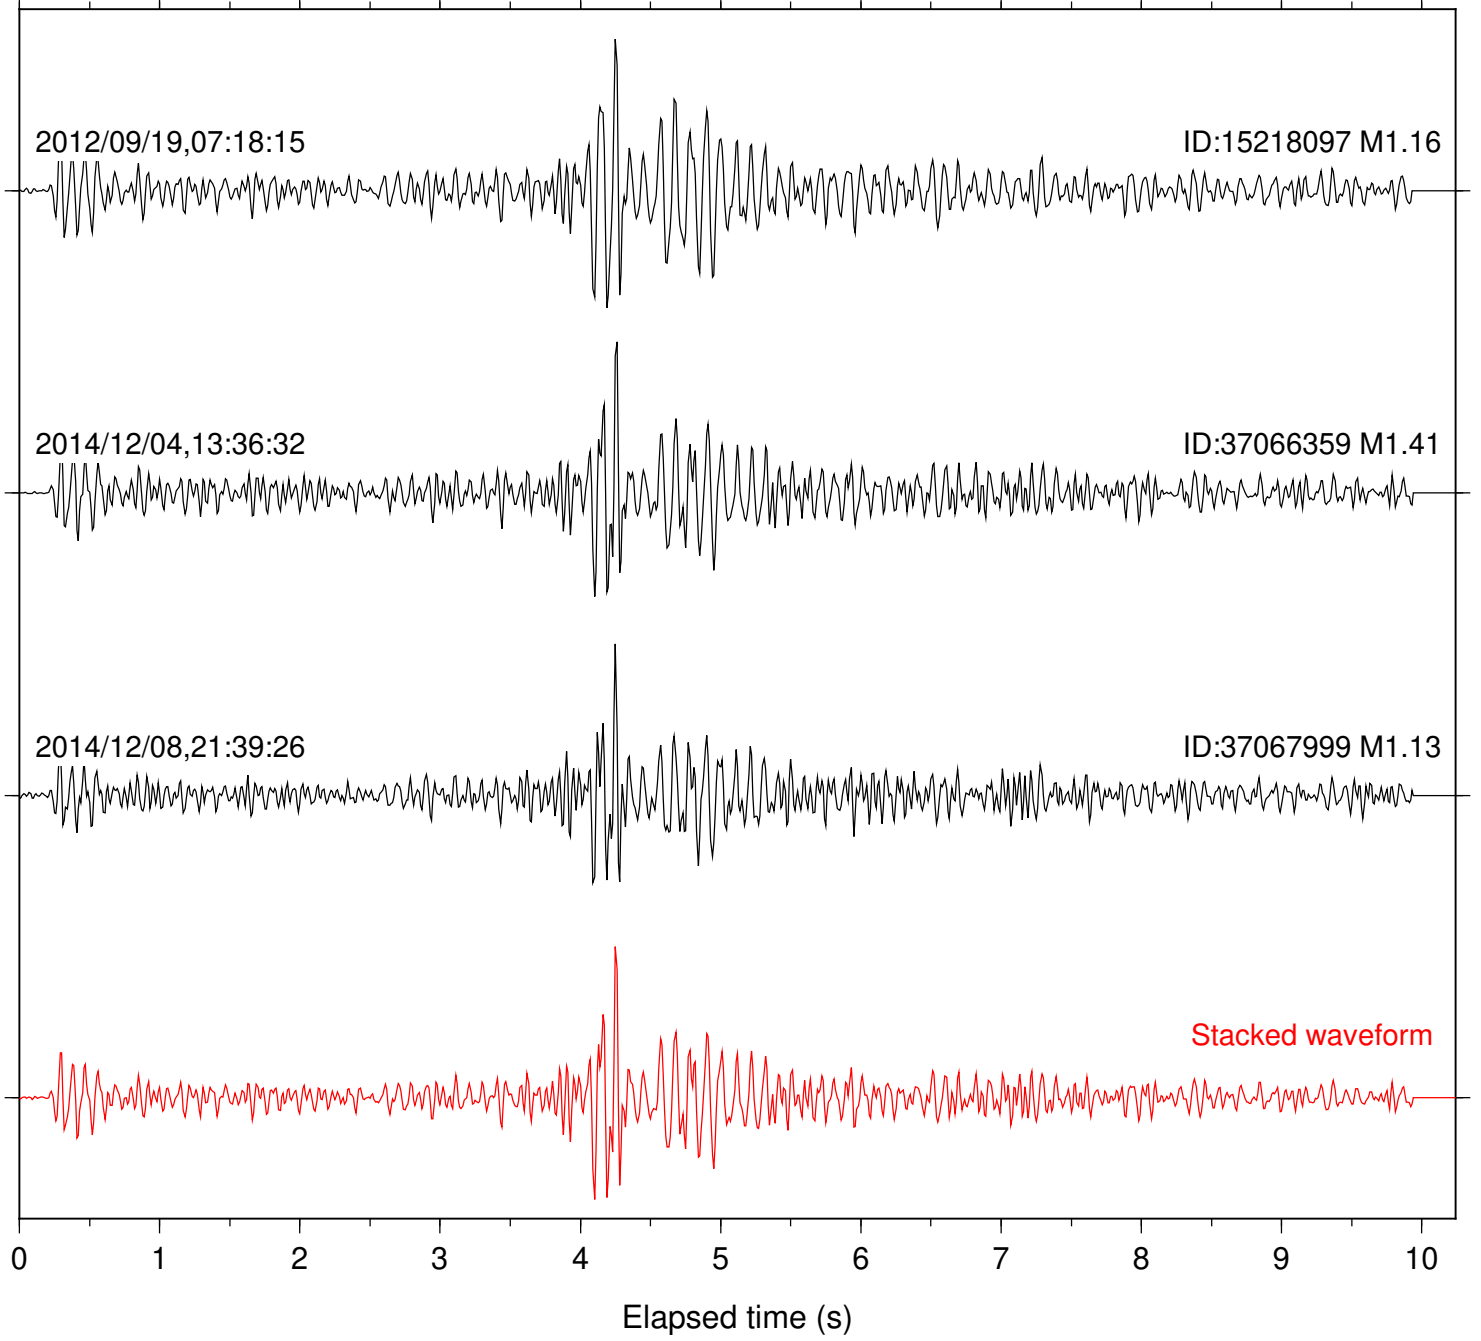

Station: B082 Com: EHZ

Focal depth: 4.83 km

Station: B084 Com: EHZ

Focal depth: 4.86 km

Station: B087 Com: EHZ

Focal depth: 4.83 km

Station: B093 Com: EHZ

Focal depth: 4.83 km

Station: BAC Com: EHZ

Focal depth: 4.83 km

Station: BZN Com: HHZ

Focal depth: 4.83 km

Station: CRY Com: HHZ

Focal depth: 4.83 km

Station: FRD Com: HHZ

Focal depth: 4.86 km

Station: LVA2 Com: HHZ

Focal depth: 4.86 km

Station: SND Com: HHZ

Focal depth: 4.86 km

2012/09/19,07:18:15

ID:15218097 M1.16

2014/12/04,13:36:32

ID:37066359 M1.41