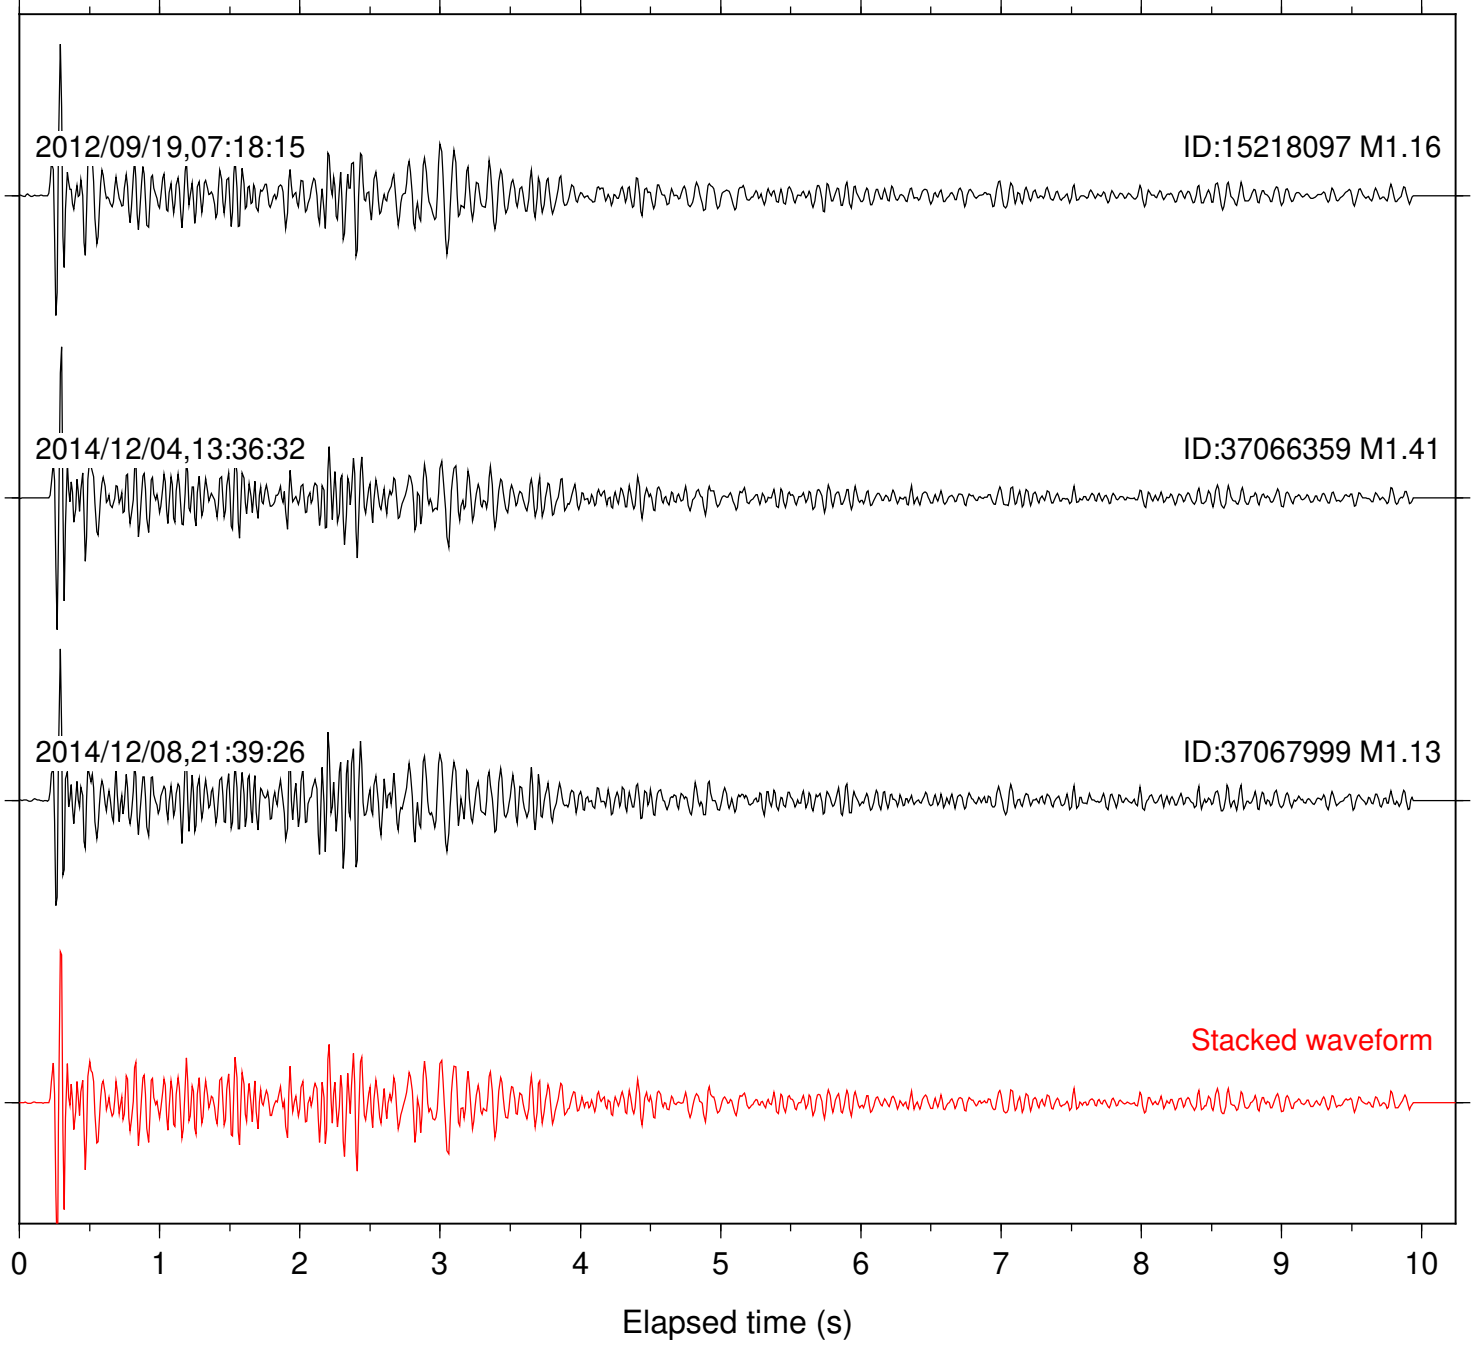

Station: B082 Com: EHZ

Focal depth: 4.83 km

Station: B084 Com: EHZ

Focal depth: 4.86 km

Station: B087 Com: EHZ

Focal depth: 4.83 km

Station: B093 Com: EHZ

Focal depth: 4.83 km

Station: BAC Com: EHZ

Focal depth: 4.83 km

Station: BZN Com: HHZ

Focal depth: 4.83 km

Station: CRY Com: HHZ

Focal depth: 4.83 km

Station: FRD Com: HHZ

Focal depth: 4.86 km

Station: LVA2 Com: HHZ

Focal depth: 4.86 km

Station: SND Com: HHZ

Focal depth: 4.86 km

2012/09/19,07:18:15

ID:15218097 M1.16

2014/12/04,13:36:32

ID:37066359 M1.41

Stacked waveform

0 1 2 3 4 5 6 7 8 9 10
Elapsed time (s)