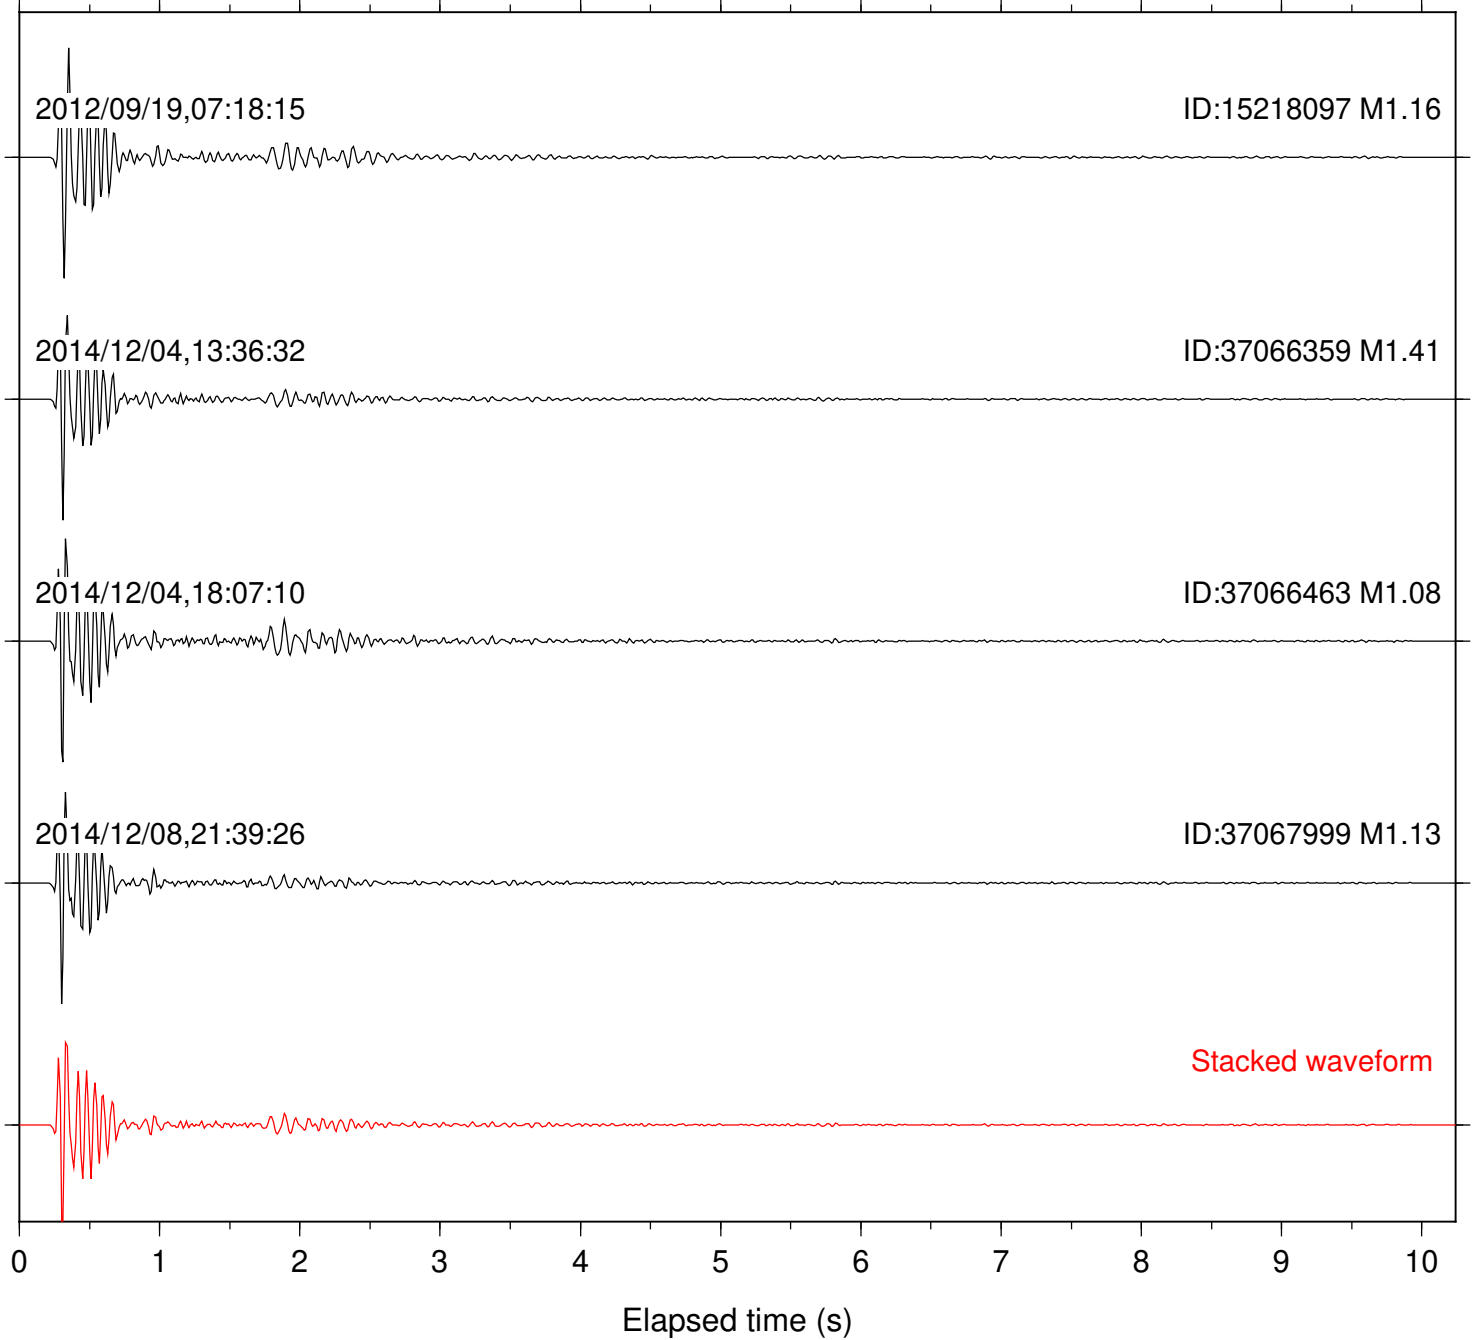

Station: B082 Com: EHZ

Focal depth: 4.83 km

Station: B084 Com: EHZ

Focal depth: 4.86 km

Station: B087 Com: EHZ

Focal depth: 4.83 km

Station: B093 Com: EHZ

Focal depth: 4.83 km

Station: BAC Com: EHZ

Focal depth: 4.83 km

Station: BZN Com: HHZ

Focal depth: 4.83 km

Station: CRY Com: HHZ

Focal depth: 4.83 km

Station: FRD Com: HHZ

Focal depth: 4.86 km

Station: LVA2 Com: HHZ

Focal depth: 4.86 km

Station: SND Com: HHZ

Focal depth: 4.86 km

2012/09/19,07:18:15

ID:15218097 M1.16

2014/12/04,13:36:32

ID:37066359 M1.41

Stacked waveform

0 1 2 3 4 5 6 7 8 9 10
Elapsed time (s)