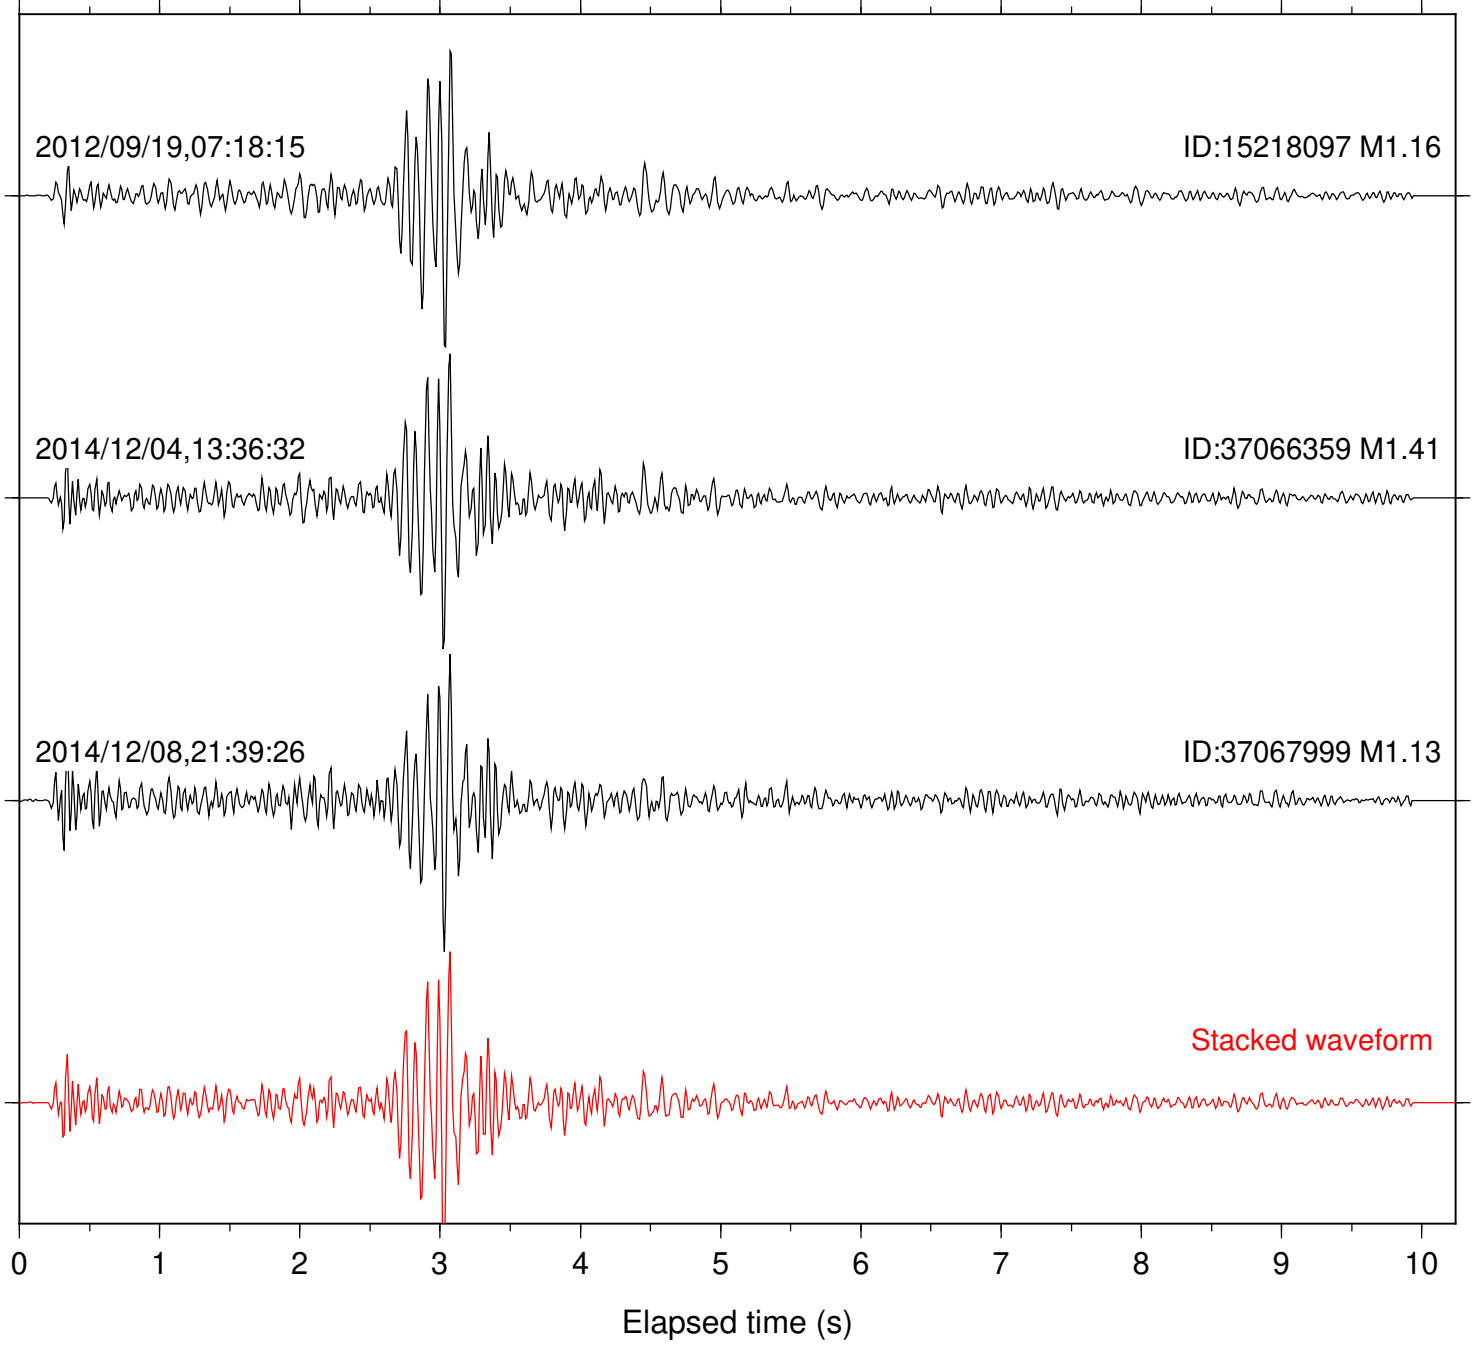

Station: B082 Com: EHZ

Focal depth: 4.83 km

Station: B084 Com: EHZ

Focal depth: 4.86 km

Station: B087 Com: EHZ

Focal depth: 4.83 km

Station: B093 Com: EHZ

Focal depth: 4.83 km

Station: BAC Com: EHZ

Focal depth: 4.83 km

Station: BZN Com: HHZ

Focal depth: 4.83 km

Station: CRY Com: HHZ

Focal depth: 4.83 km

Station: FRD Com: HHZ

Focal depth: 4.86 km

Station: LVA2 Com: HHZ

Focal depth: 4.86 km

Station: SND Com: HHZ

Focal depth: 4.86 km

2012/09/19,07:18:15

ID:15218097 M1.16

2014/12/04,13:36:32

ID:37066359 M1.41

Stacked waveform

0 1 2 3 4 5 6 7 8 9 10
Elapsed time (s)