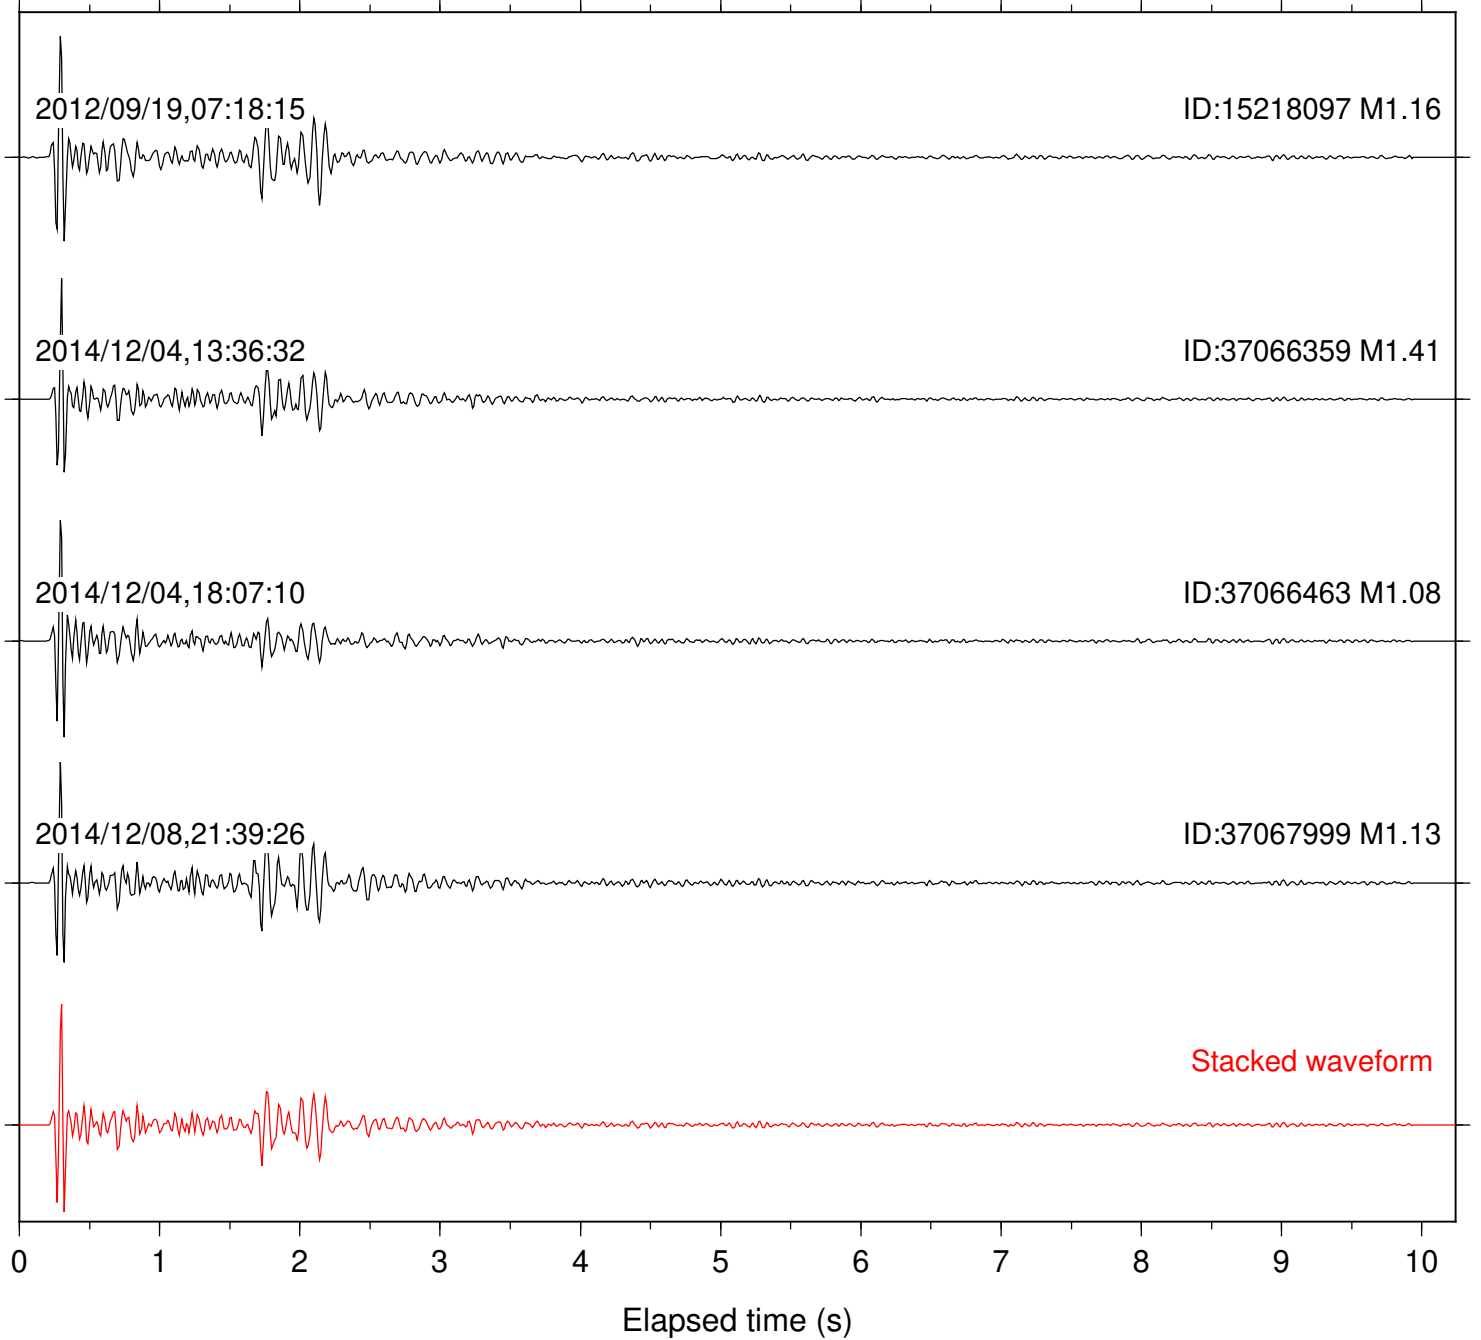

Station: B082 Com: EHZ

Focal depth: 4.83 km

Station: B084 Com: EHZ

Focal depth: 4.86 km

Station: B087 Com: EHZ

Focal depth: 4.83 km

Station: B093 Com: EHZ

Focal depth: 4.83 km

Station: BAC Com: EHZ

Focal depth: 4.83 km

Station: BZN Com: HHZ

Focal depth: 4.83 km

Station: CRY Com: HHZ

Focal depth: 4.83 km

Station: FRD Com: HHZ

Focal depth: 4.86 km

Station: LVA2 Com: HHZ

Focal depth: 4.86 km

Station: SND Com: HHZ

Focal depth: 4.86 km

2012/09/19,07:18:15

ID:15218097 M1.16

2014/12/04,13:36:32

ID:37066359 M1.41

Stacked waveform

0 1 2 3 4 5 6 7 8 9 10
Elapsed time (s)