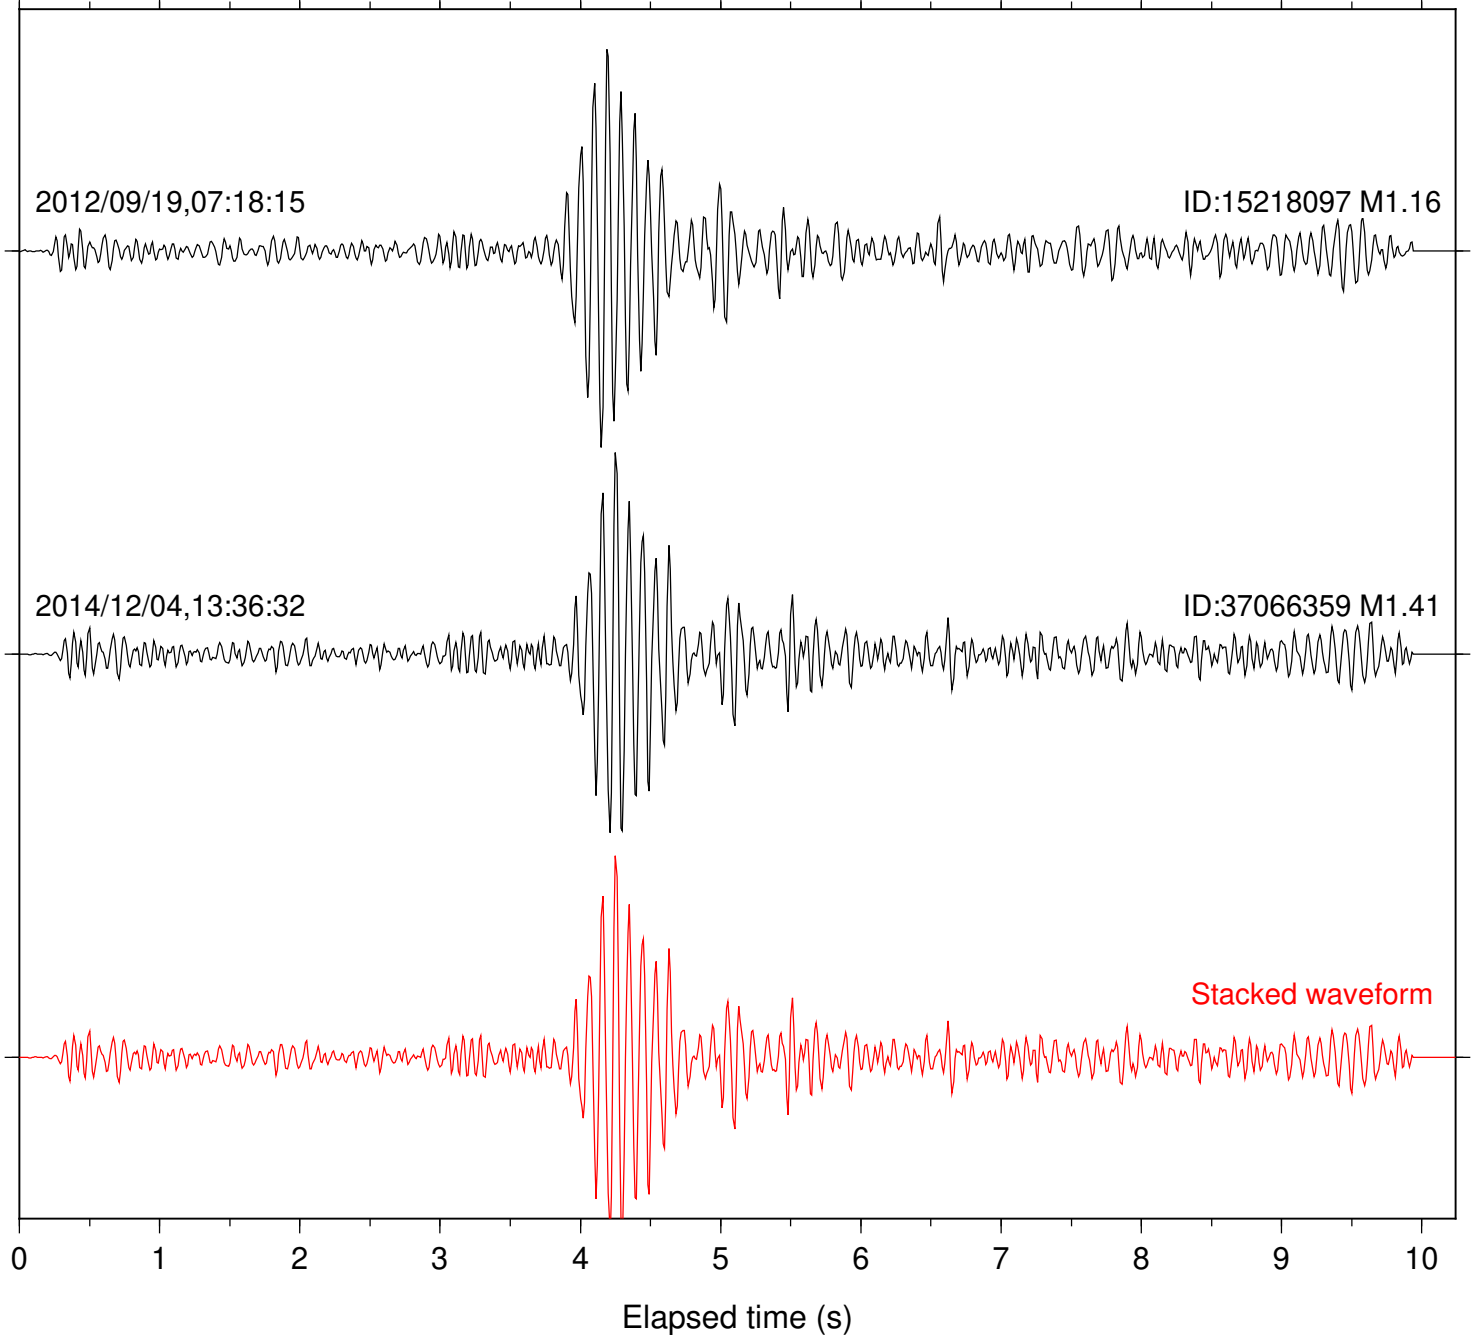

Station: B082 Com: EHZ

Focal depth: 4.83 km

Station: B084 Com: EHZ

Focal depth: 4.86 km

Station: B087 Com: EHZ

Focal depth: 4.83 km

Station: B093 Com: EHZ

Focal depth: 4.83 km

Station: BAC Com: EHZ

Focal depth: 4.83 km

Station: BZN Com: HHZ

Focal depth: 4.83 km

Station: CRY Com: HHZ

Focal depth: 4.83 km

Station: FRD Com: HHZ

Focal depth: 4.86 km

Station: LVA2 Com: HHZ

Focal depth: 4.86 km

Station: SND Com: HHZ

Focal depth: 4.86 km

2012/09/19,07:18:15

ID:15218097 M1.16

2014/12/04,13:36:32

ID:37066359 M1.41