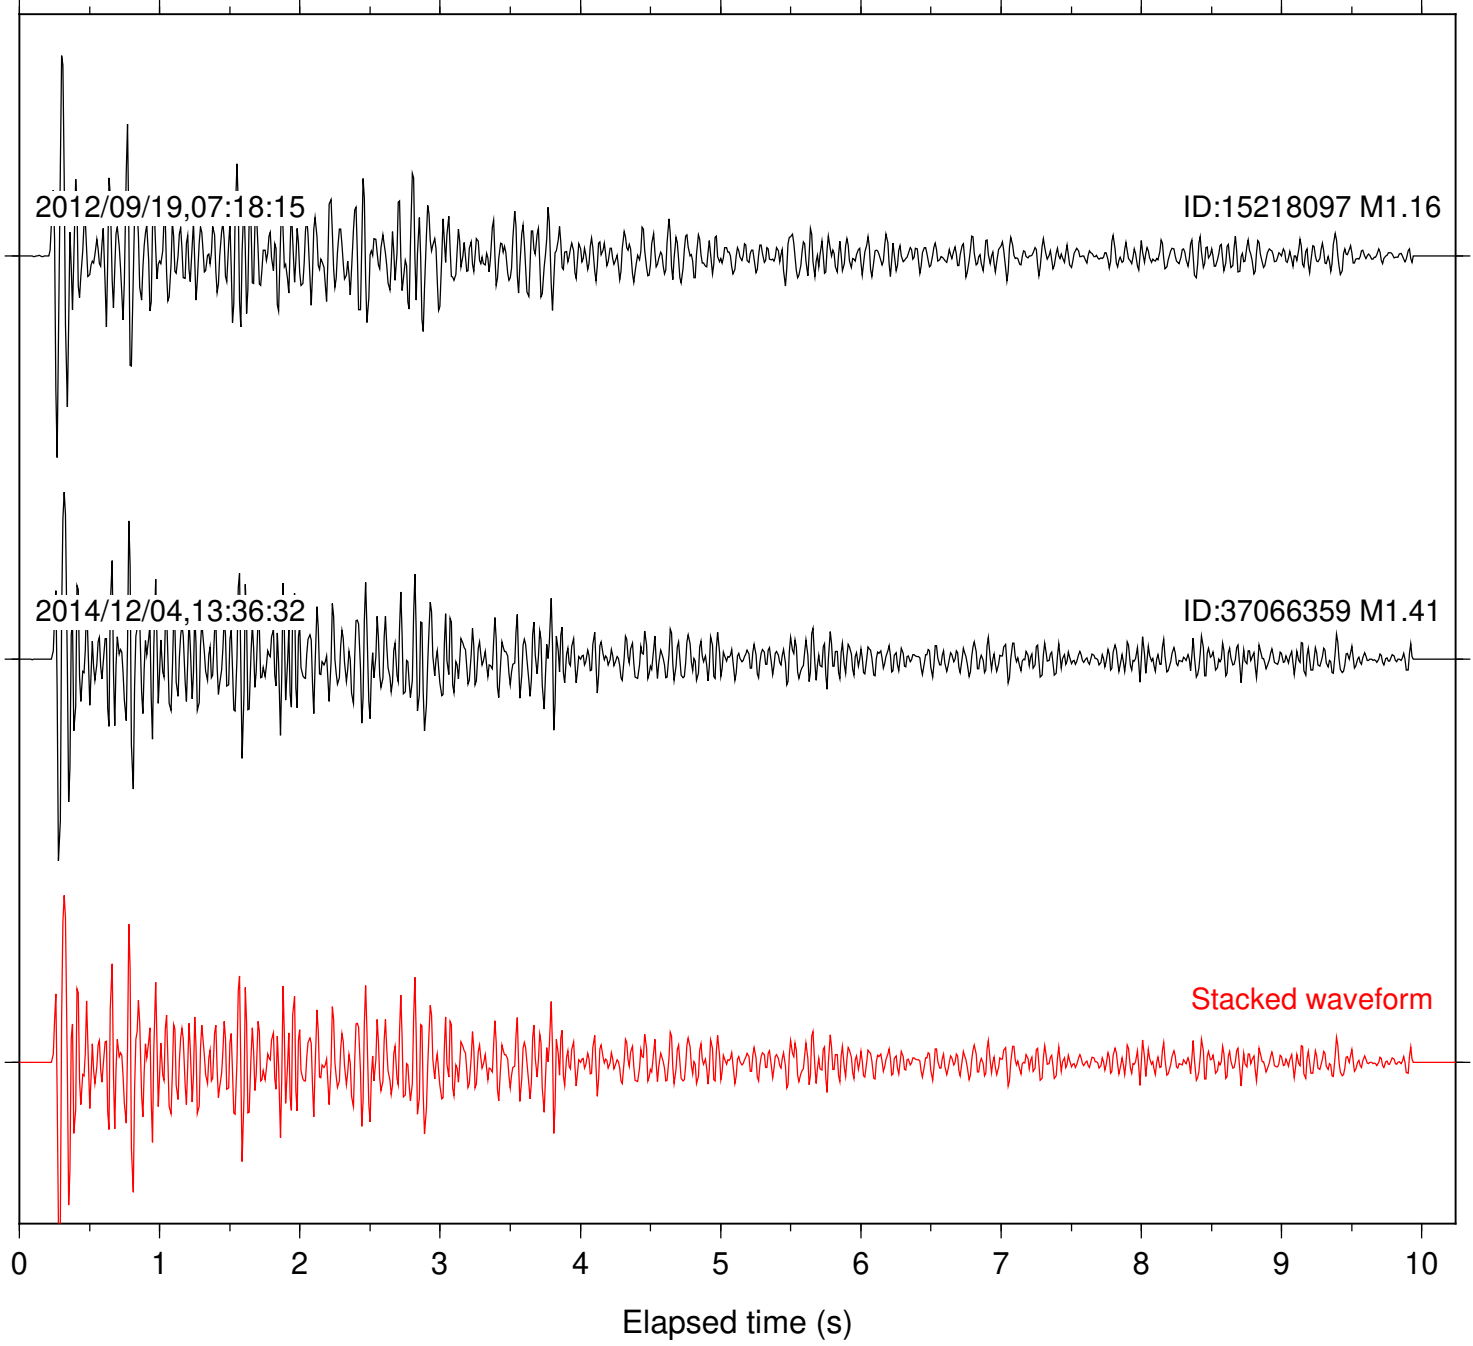

Station: B082 Com: EHZ

Focal depth: 4.83 km

Station: B084 Com: EHZ

Focal depth: 4.86 km

Station: B087 Com: EHZ

Focal depth: 4.83 km

Station: B093 Com: EHZ

Focal depth: 4.83 km

Station: BAC Com: EHZ

Focal depth: 4.83 km

Station: BZN Com: HHZ

Focal depth: 4.83 km

Station: CRY Com: HHZ

Focal depth: 4.83 km

Station: FRD Com: HHZ

Focal depth: 4.86 km

Station: LVA2 Com: HHZ

Focal depth: 4.86 km

Station: SND Com: HHZ

Focal depth: 4.86 km

2012/09/19,07:18:15

ID:15218097 M1.16

2014/12/04,13:36:32

ID:37066359 M1.41

Stacked waveform

0 1 2 3 4 5 6 7 8 9 10
Elapsed time (s)