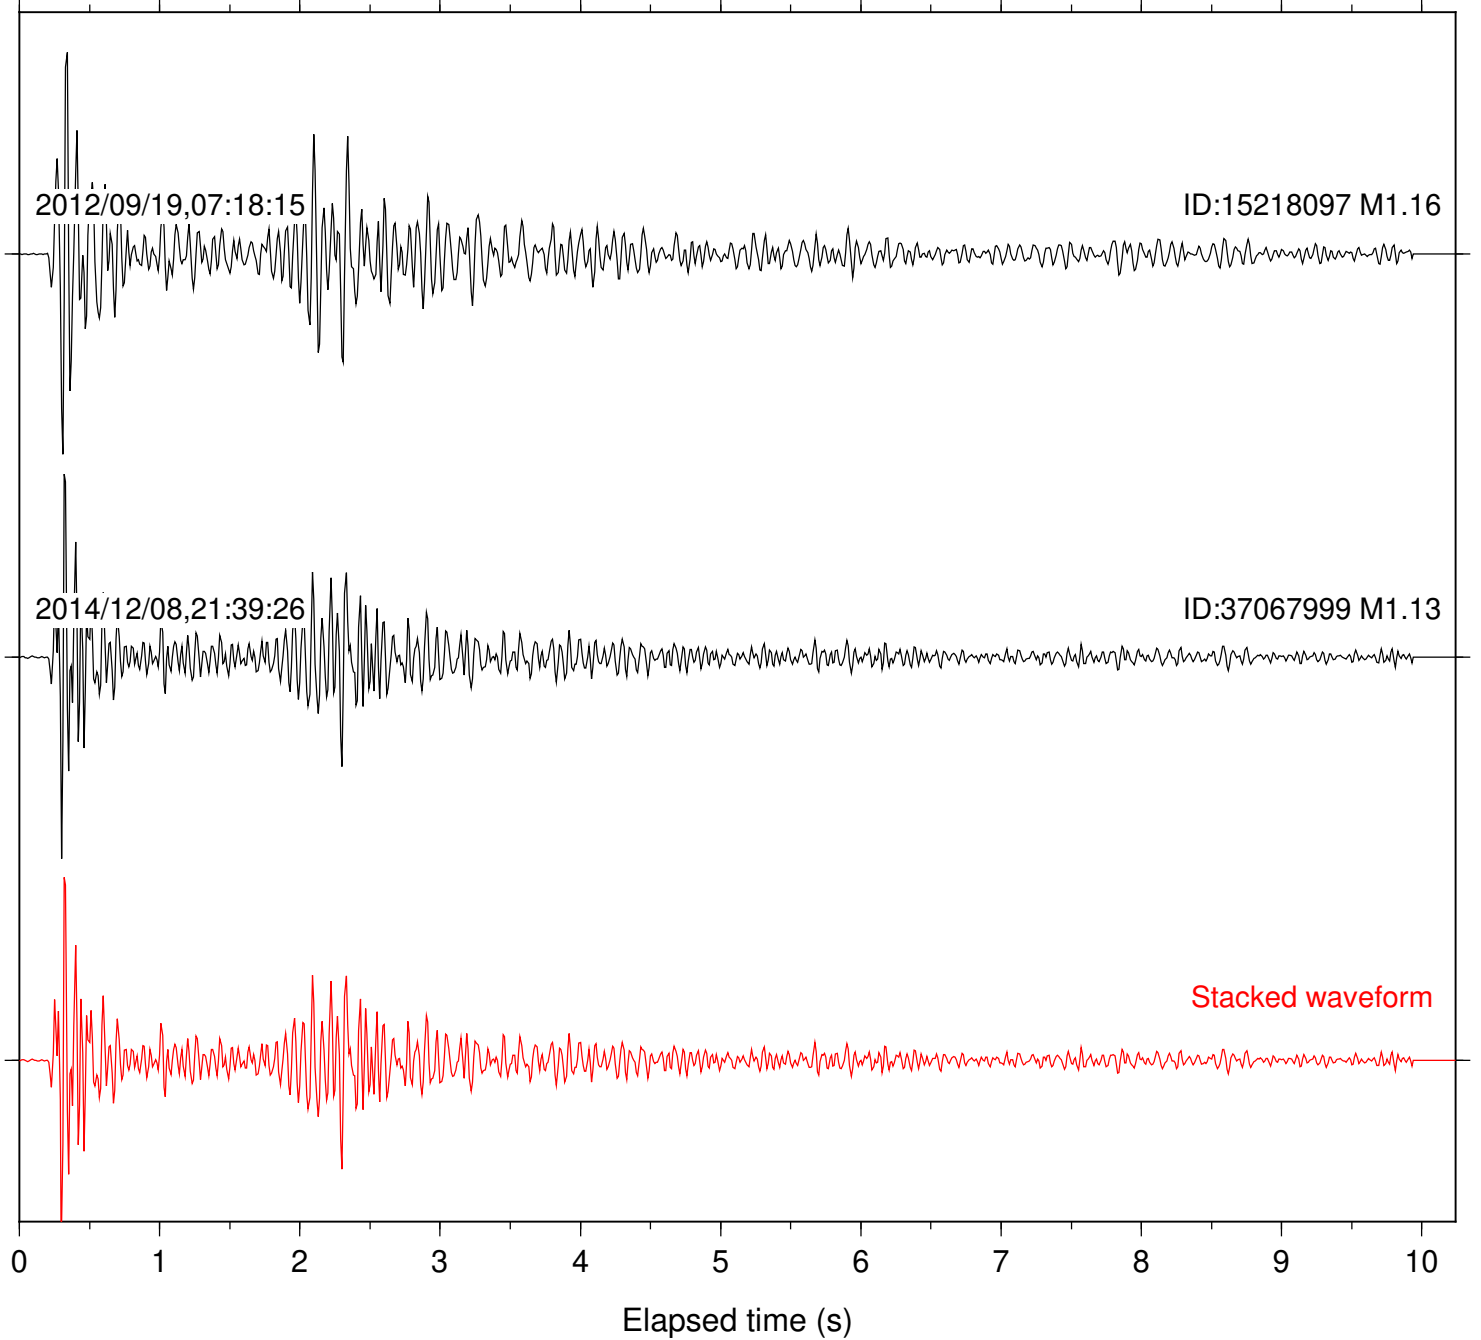

Station: B082 Com: EHZ

Focal depth: 4.83 km

Station: B084 Com: EHZ

Focal depth: 4.86 km

Station: B087 Com: EHZ

Focal depth: 4.83 km

Station: B093 Com: EHZ

Focal depth: 4.83 km

Station: BAC Com: EHZ

Focal depth: 4.83 km

Station: BZN Com: HHZ

Focal depth: 4.83 km

Station: CRY Com: HHZ

Focal depth: 4.83 km

Station: FRD Com: HHZ

Focal depth: 4.86 km

Station: LVA2 Com: HHZ

Focal depth: 4.86 km

Station: SND Com: HHZ

Focal depth: 4.86 km

2012/09/19,07:18:15

ID:15218097 M1.16

2014/12/04,13:36:32

ID:37066359 M1.41