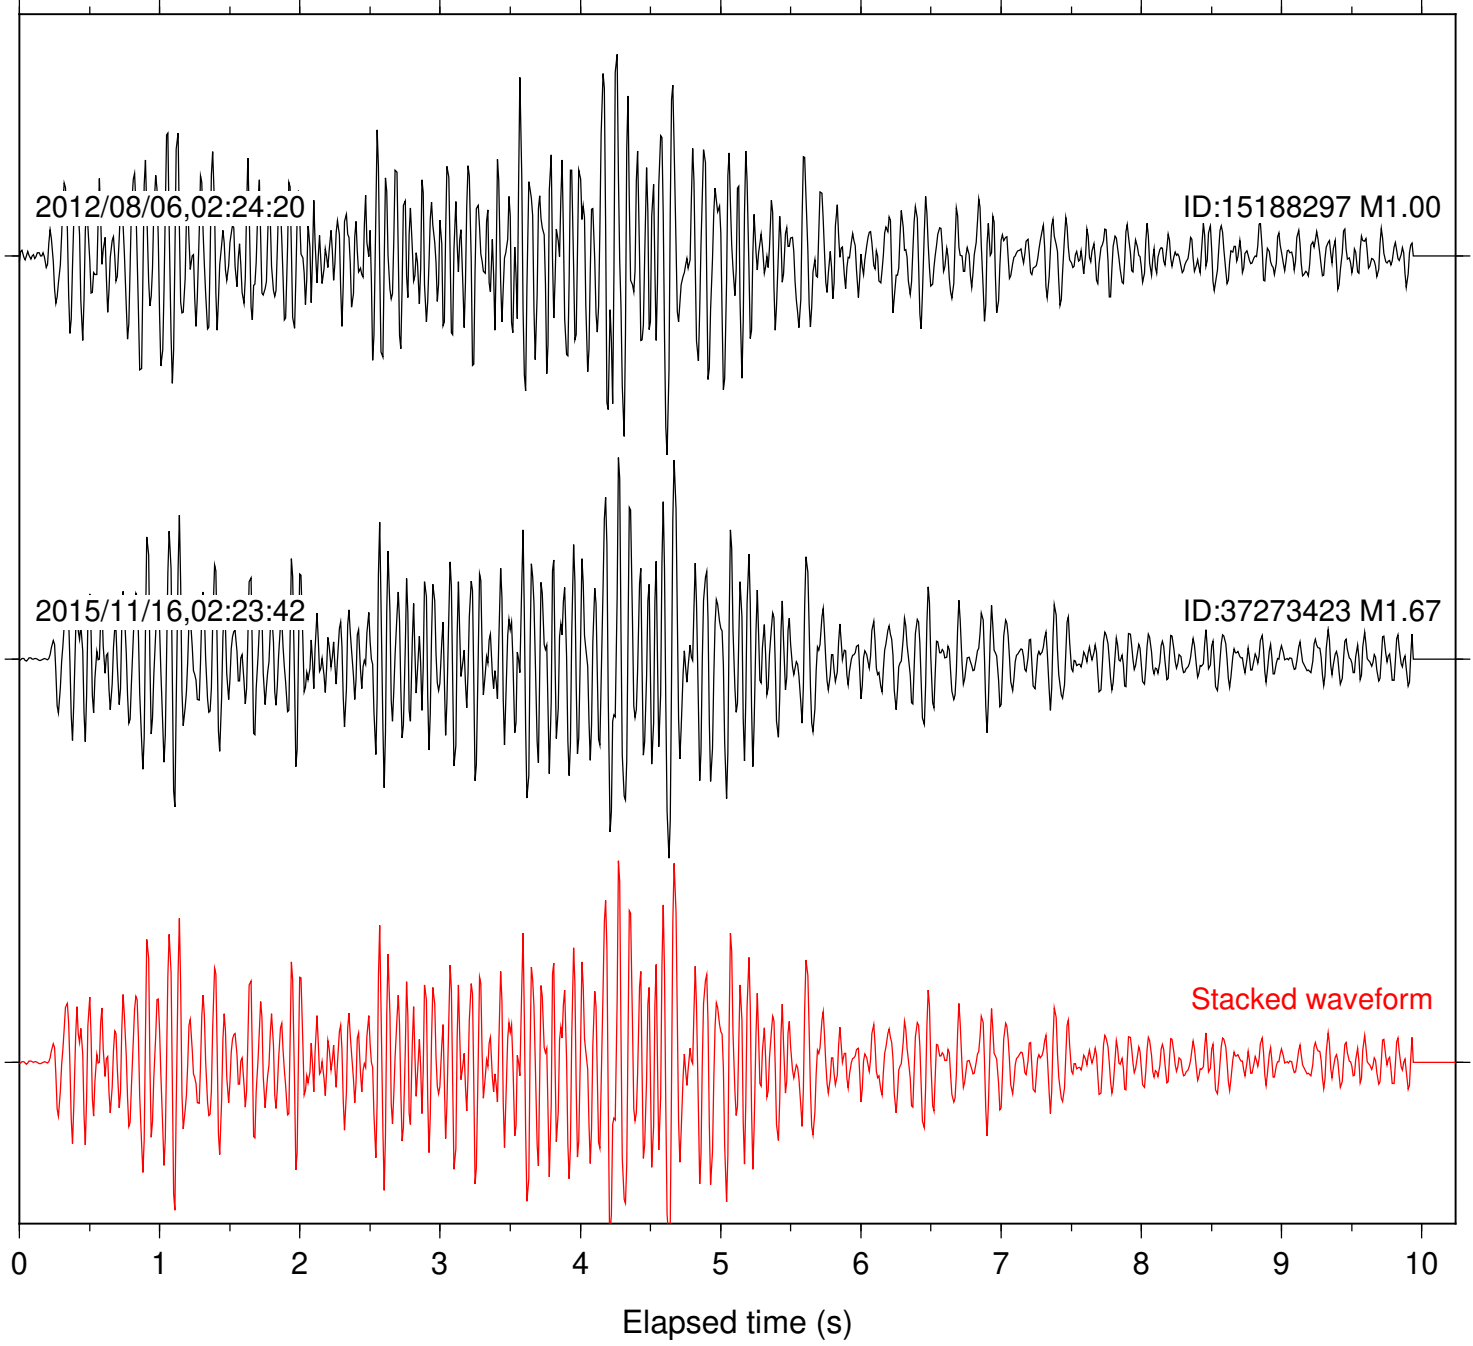

Station: B086 Com: EHZ

Focal depth: 12.05 km

Station: B087 Com: EHZ

Focal depth: 12.05 km

Station: B088 Com: EHZ

Focal depth: 12.05 km

Station: FRD Com: HHZ

Focal depth: 12.05 km

Station: PFO Com: HHZ

Focal depth: 12.05 km