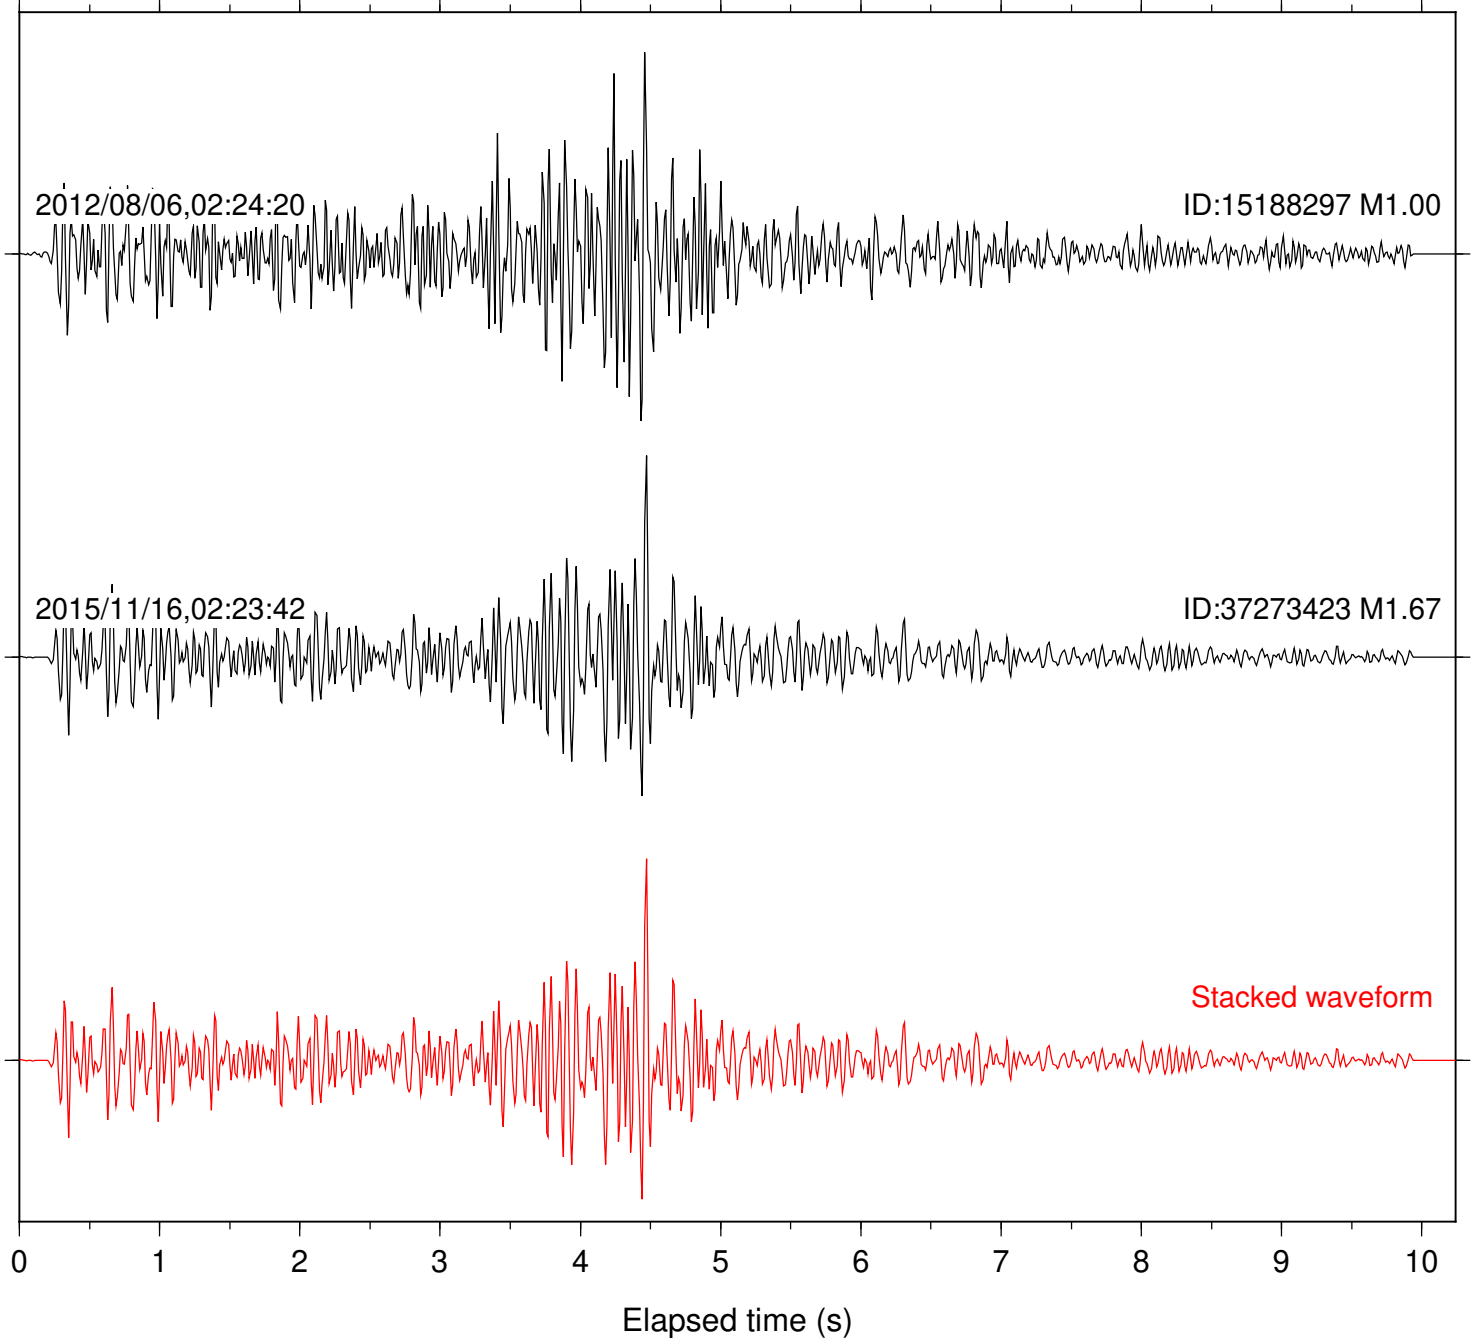

Station: B086 Com: EHZ

Focal depth: 12.05 km

Station: B087 Com: EHZ

Focal depth: 12.05 km

Station: B088 Com: EHZ

Focal depth: 12.05 km

Station: FRD Com: HHZ

Focal depth: 12.05 km

Station: PFO Com: HHZ

Focal depth: 12.05 km