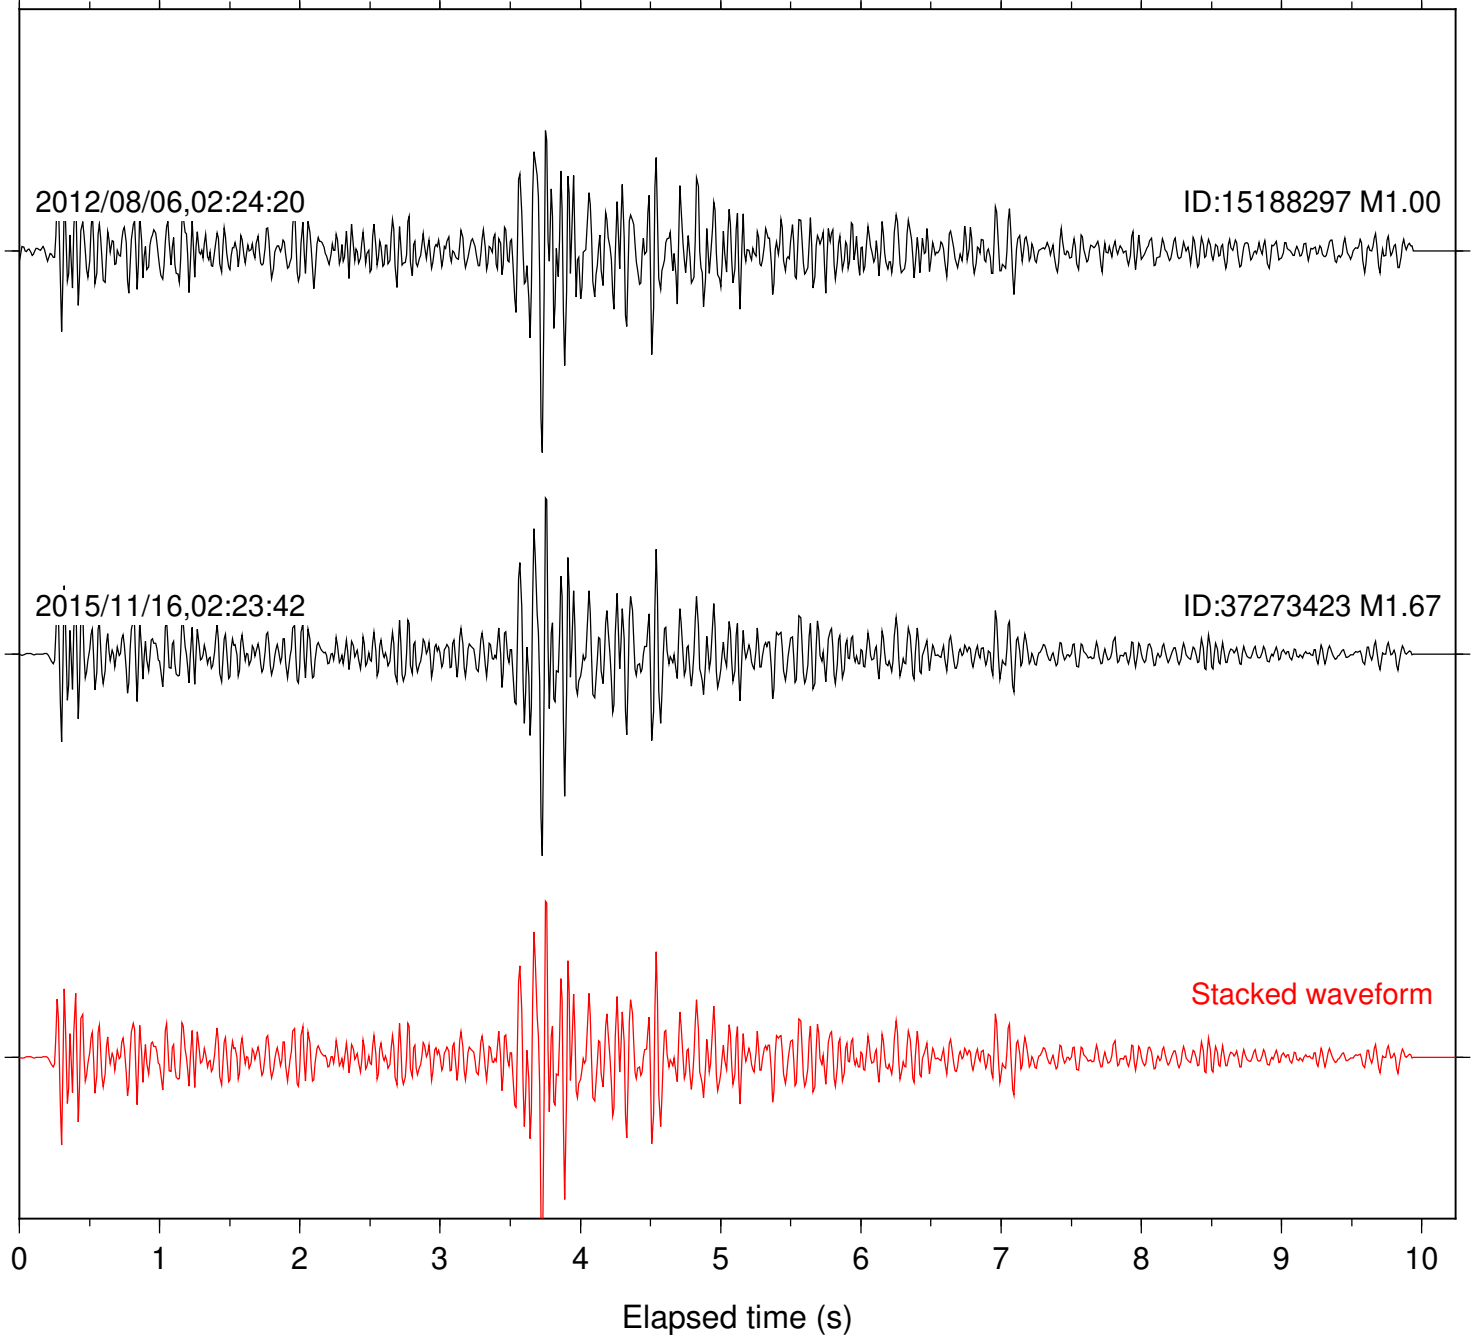

Station: B086 Com: EHZ

Focal depth: 12.05 km

Station: B087 Com: EHZ

Focal depth: 12.05 km

Station: B088 Com: EHZ

Focal depth: 12.05 km

Station: FRD Com: HHZ

Focal depth: 12.05 km

Station: PFO Com: HHZ

Focal depth: 12.05 km