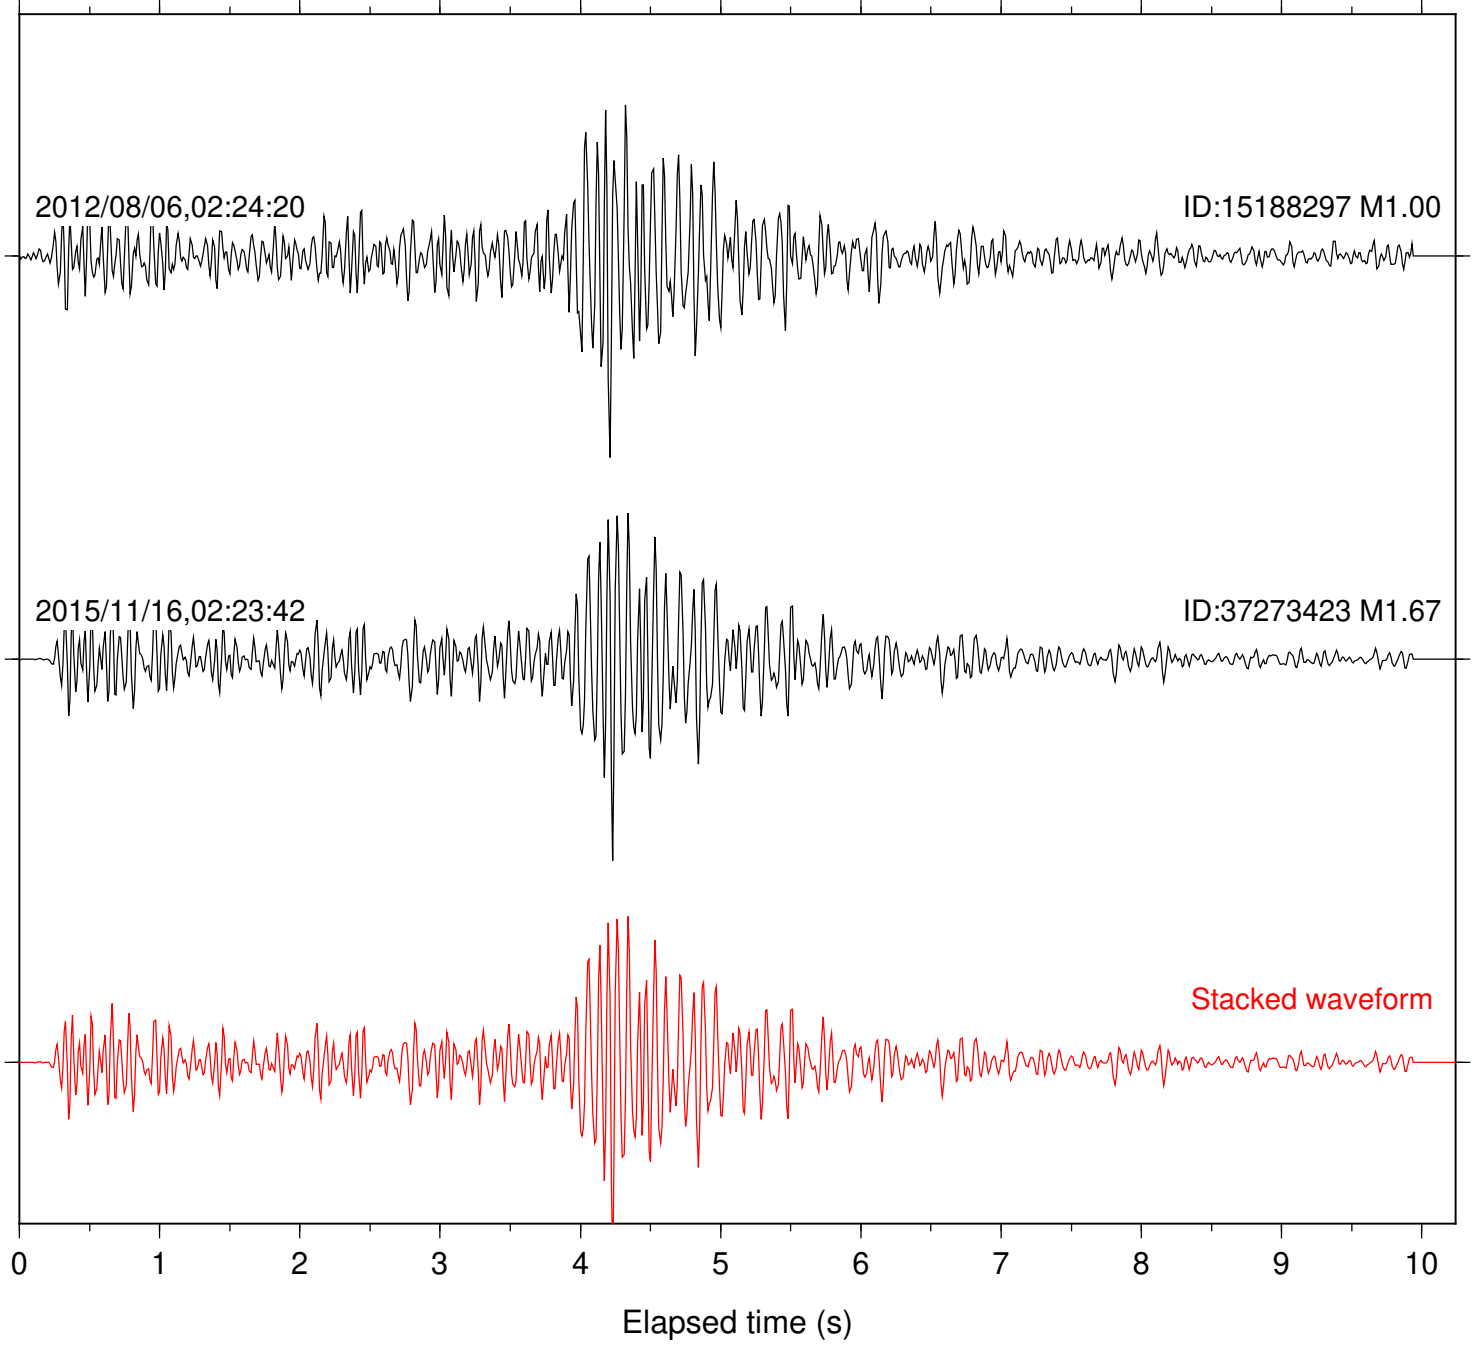

Station: B086 Com: EHZ

Focal depth: 12.05 km

Station: B087 Com: EHZ

Focal depth: 12.05 km

Station: B088 Com: EHZ

Focal depth: 12.05 km

Station: FRD Com: HHZ

Focal depth: 12.05 km

Station: PFO Com: HHZ

Focal depth: 12.05 km