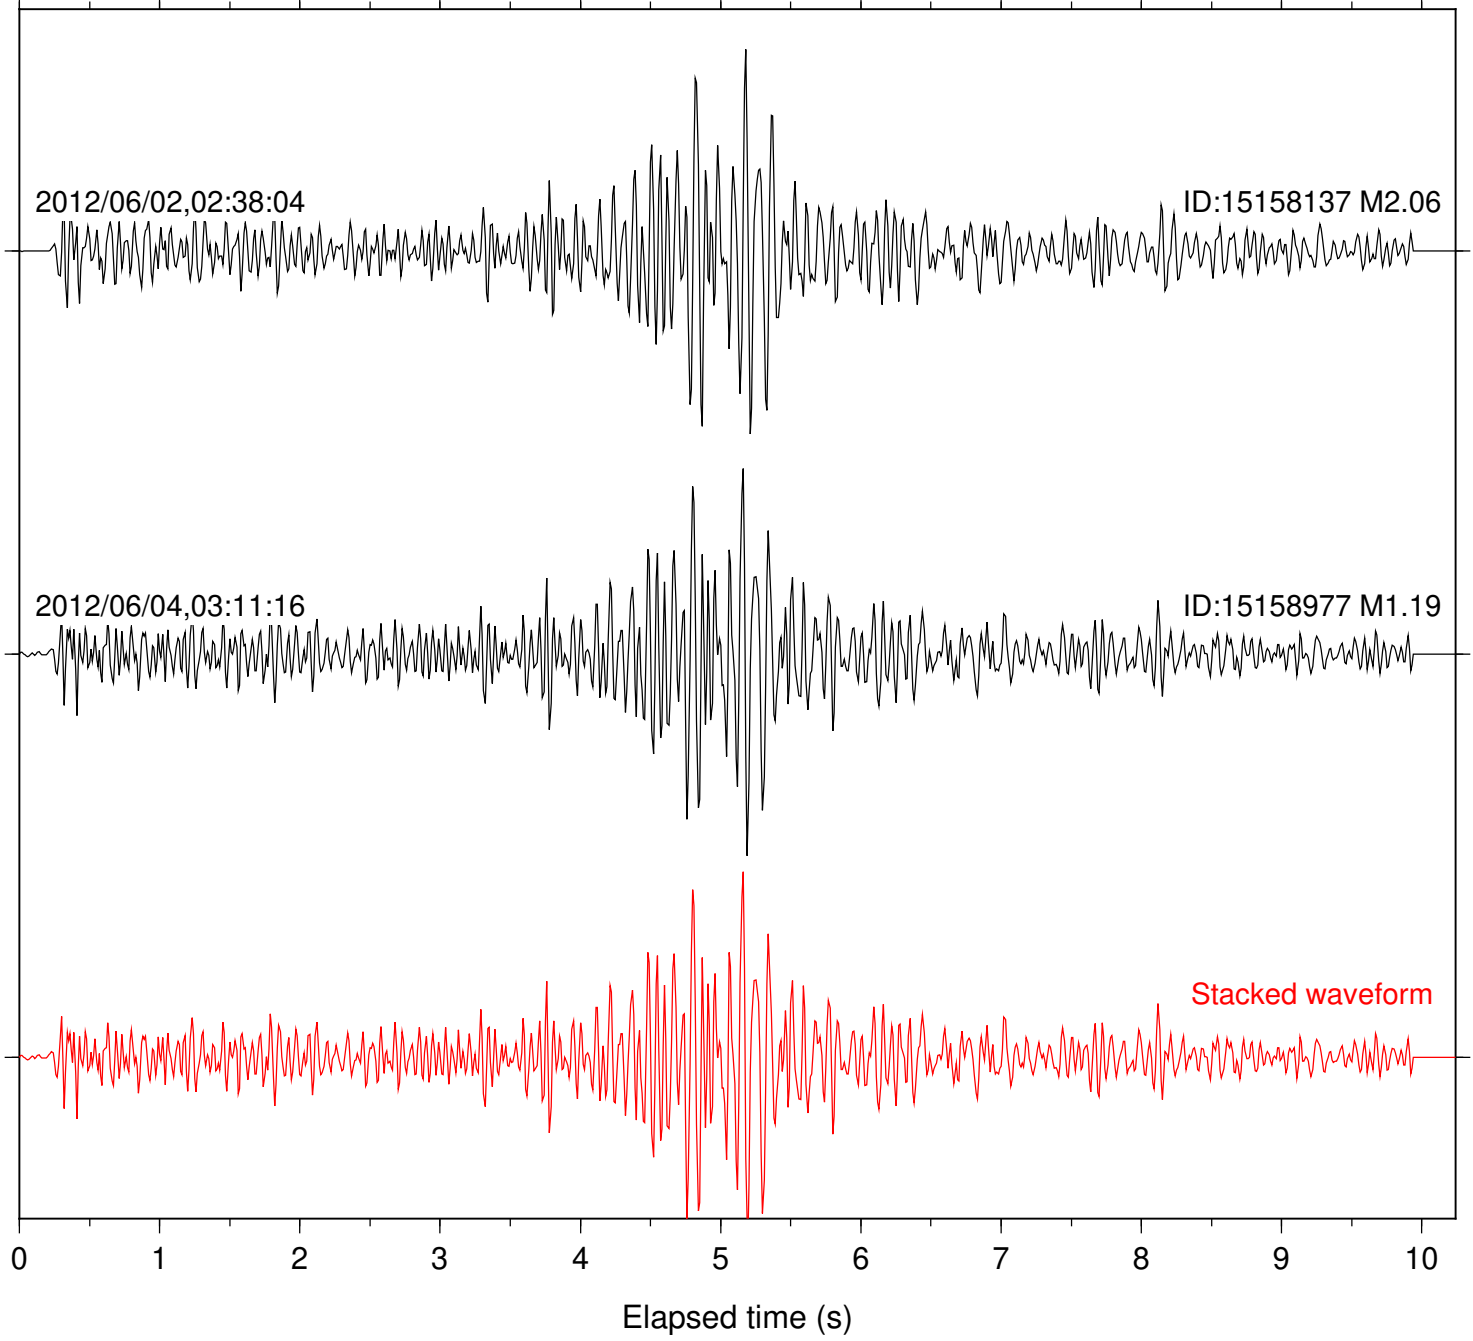

Station: B082 Com: EHZ

Focal depth: 18.04 km

Station: B084 Com: EHZ

Focal depth: 18.04 km

Station: B086 Com: EHZ

Focal depth: 18.05 km

Station: B946 Com: EHZ

Focal depth: 18.05 km

Station: DNR Com: HHZ

Focal depth: 18.05 km

Station: PFO Com: HHZ

Focal depth: 18.05 km

Station: PMD Com: HHZ

Focal depth: 18.05 km

Station: SND Com: HHZ

Focal depth: 18.05 km