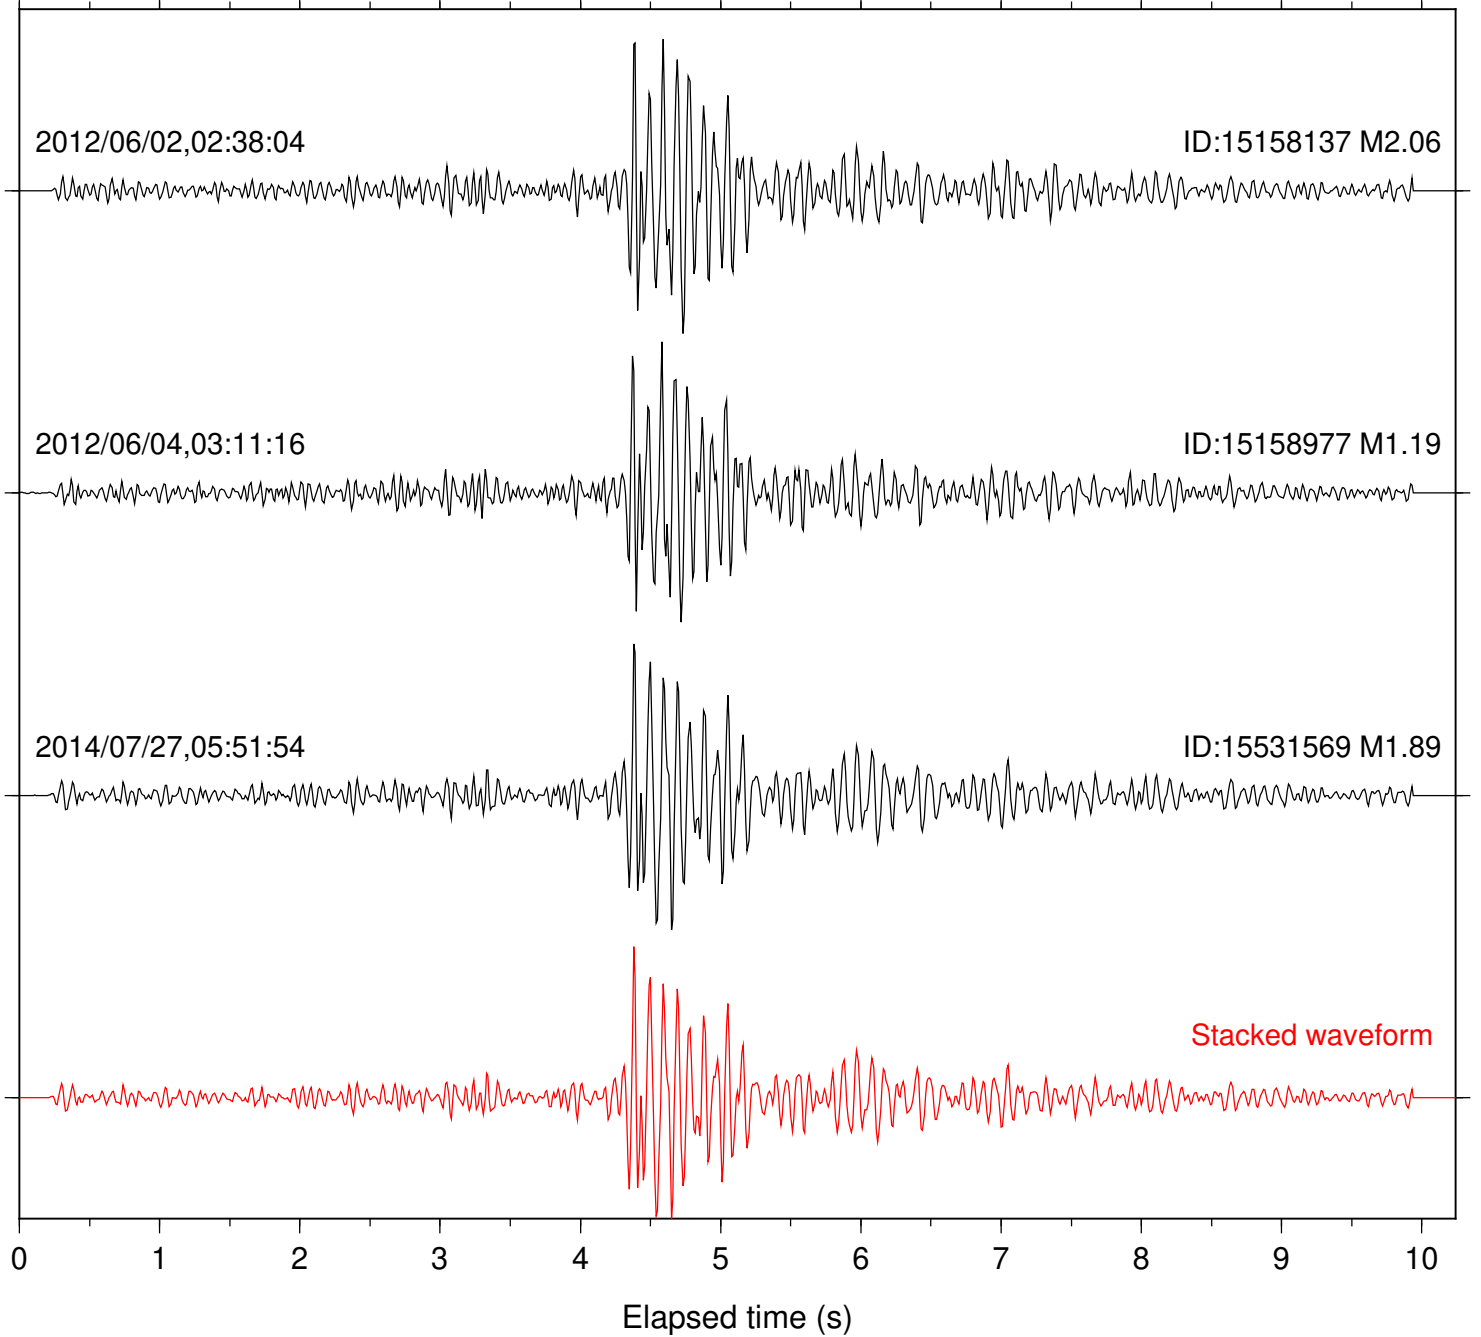

Station: B082 Com: EHZ

Focal depth: 18.04 km

Station: B084 Com: EHZ

Focal depth: 18.04 km

Station: B086 Com: EHZ

Focal depth: 18.05 km

Station: B946 Com: EHZ

Focal depth: 18.05 km

Station: DNR Com: HHZ

Focal depth: 18.05 km

Station: PFO Com: HHZ

Focal depth: 18.05 km

Station: PMD Com: HHZ

Focal depth: 18.05 km

Station: SND Com: HHZ

Focal depth: 18.05 km