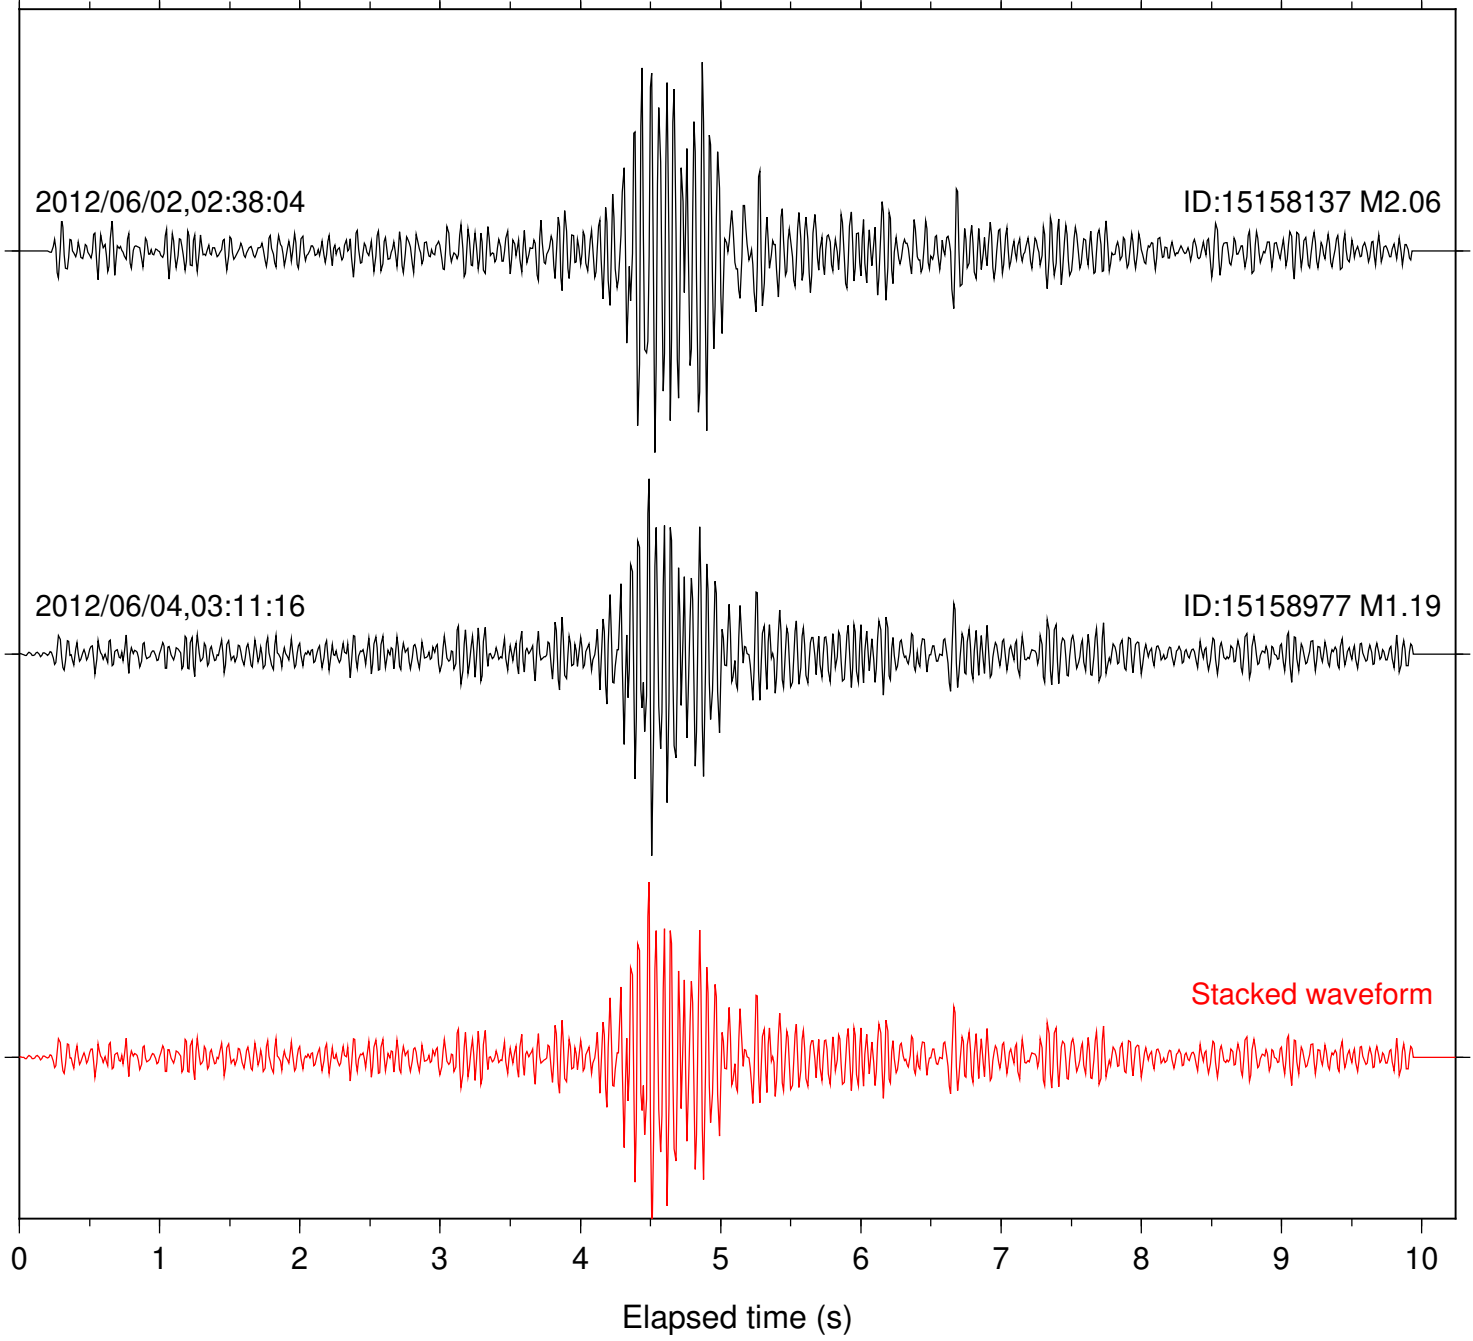

Station: B082 Com: EHZ

Focal depth: 18.04 km

Station: B084 Com: EHZ

Focal depth: 18.04 km

Station: B086 Com: EHZ

Focal depth: 18.05 km

Station: B946 Com: EHZ

Focal depth: 18.05 km

Station: DNR Com: HHZ

Focal depth: 18.05 km

Station: PFO Com: HHZ

Focal depth: 18.05 km

Station: PMD Com: HHZ

Focal depth: 18.05 km

Station: SND Com: HHZ

Focal depth: 18.05 km