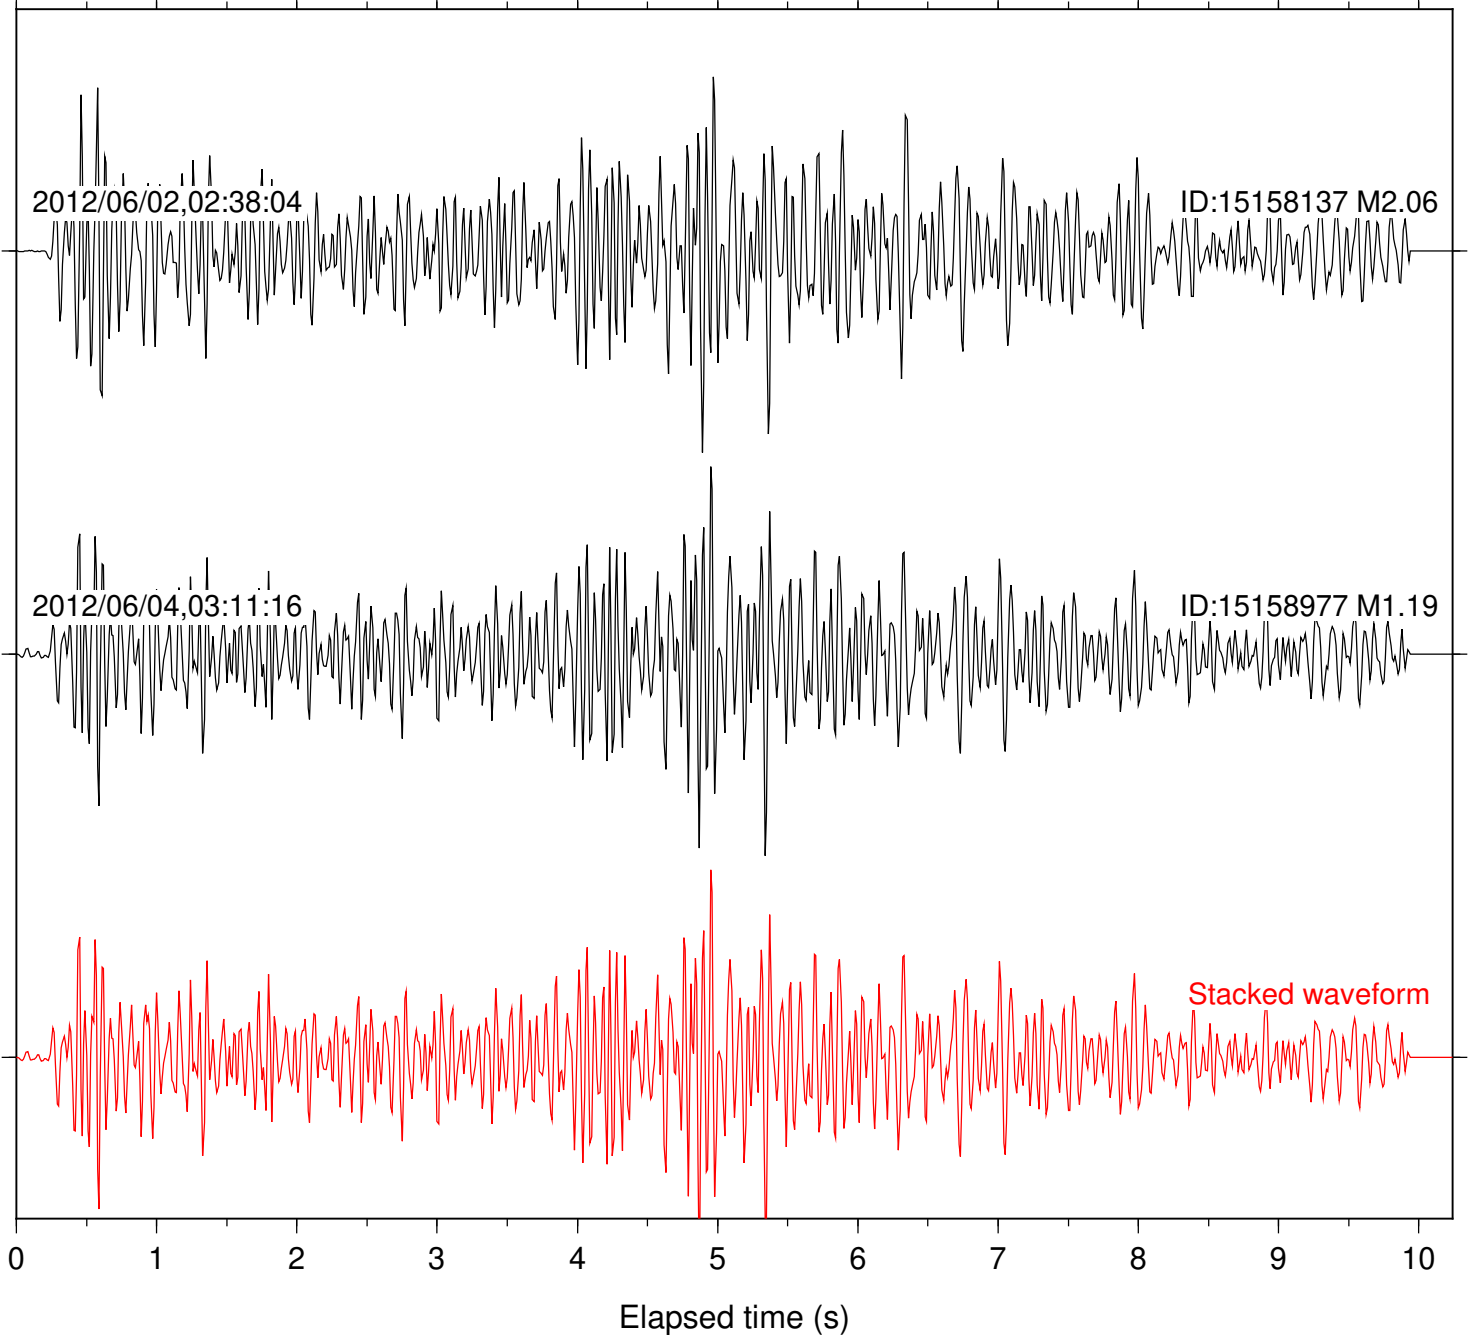

Station: B082 Com: EHZ

Focal depth: 18.04 km

Station: B084 Com: EHZ

Focal depth: 18.04 km

Station: B086 Com: EHZ

Focal depth: 18.05 km

Station: B946 Com: EHZ

Focal depth: 18.05 km

Station: DNR Com: HHZ

Focal depth: 18.05 km

Station: PFO Com: HHZ

Focal depth: 18.05 km

Station: PMD Com: HHZ

Focal depth: 18.05 km

Station: SND Com: HHZ

Focal depth: 18.05 km