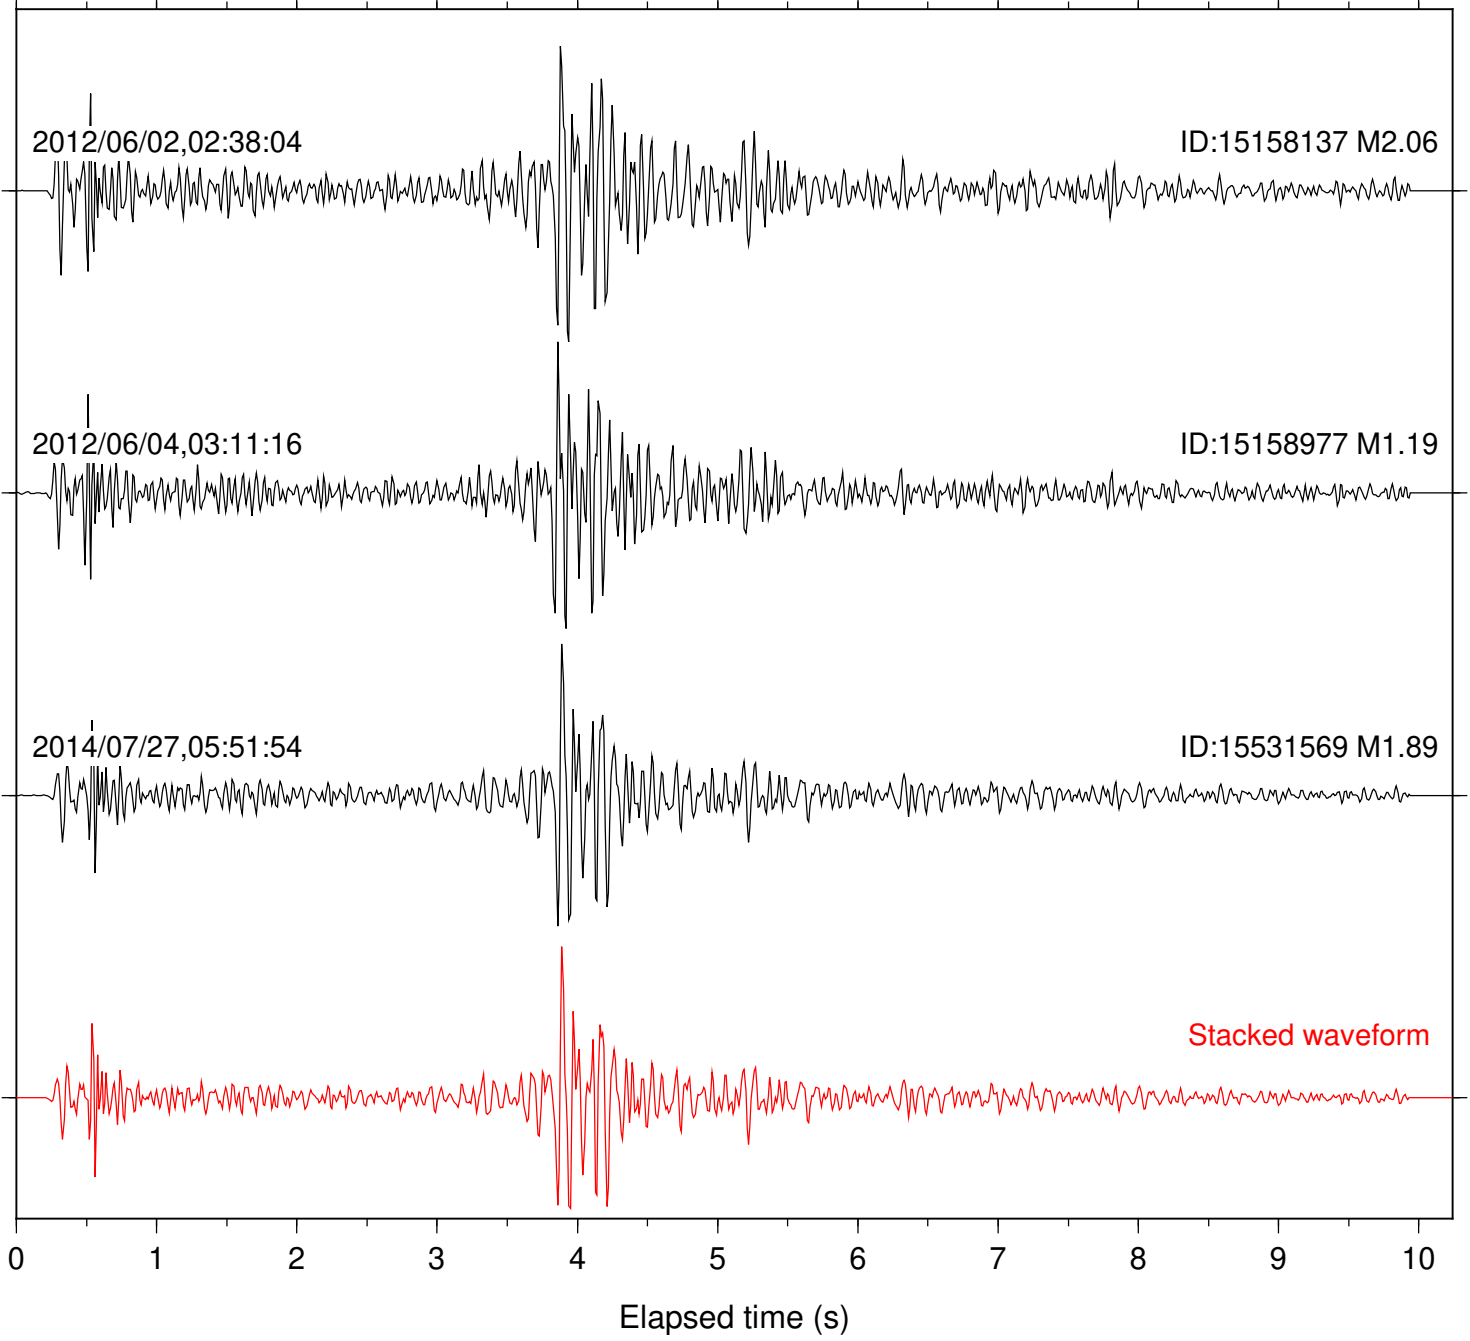

Station: B082 Com: EHZ

Focal depth: 18.04 km

Station: B084 Com: EHZ

Focal depth: 18.04 km

Station: B086 Com: EHZ

Focal depth: 18.05 km

Station: B946 Com: EHZ

Focal depth: 18.05 km

Station: DNR Com: HHZ

Focal depth: 18.05 km

Station: PFO Com: HHZ

Focal depth: 18.05 km

Station: PMD Com: HHZ

Focal depth: 18.05 km

Station: SND Com: HHZ

Focal depth: 18.05 km