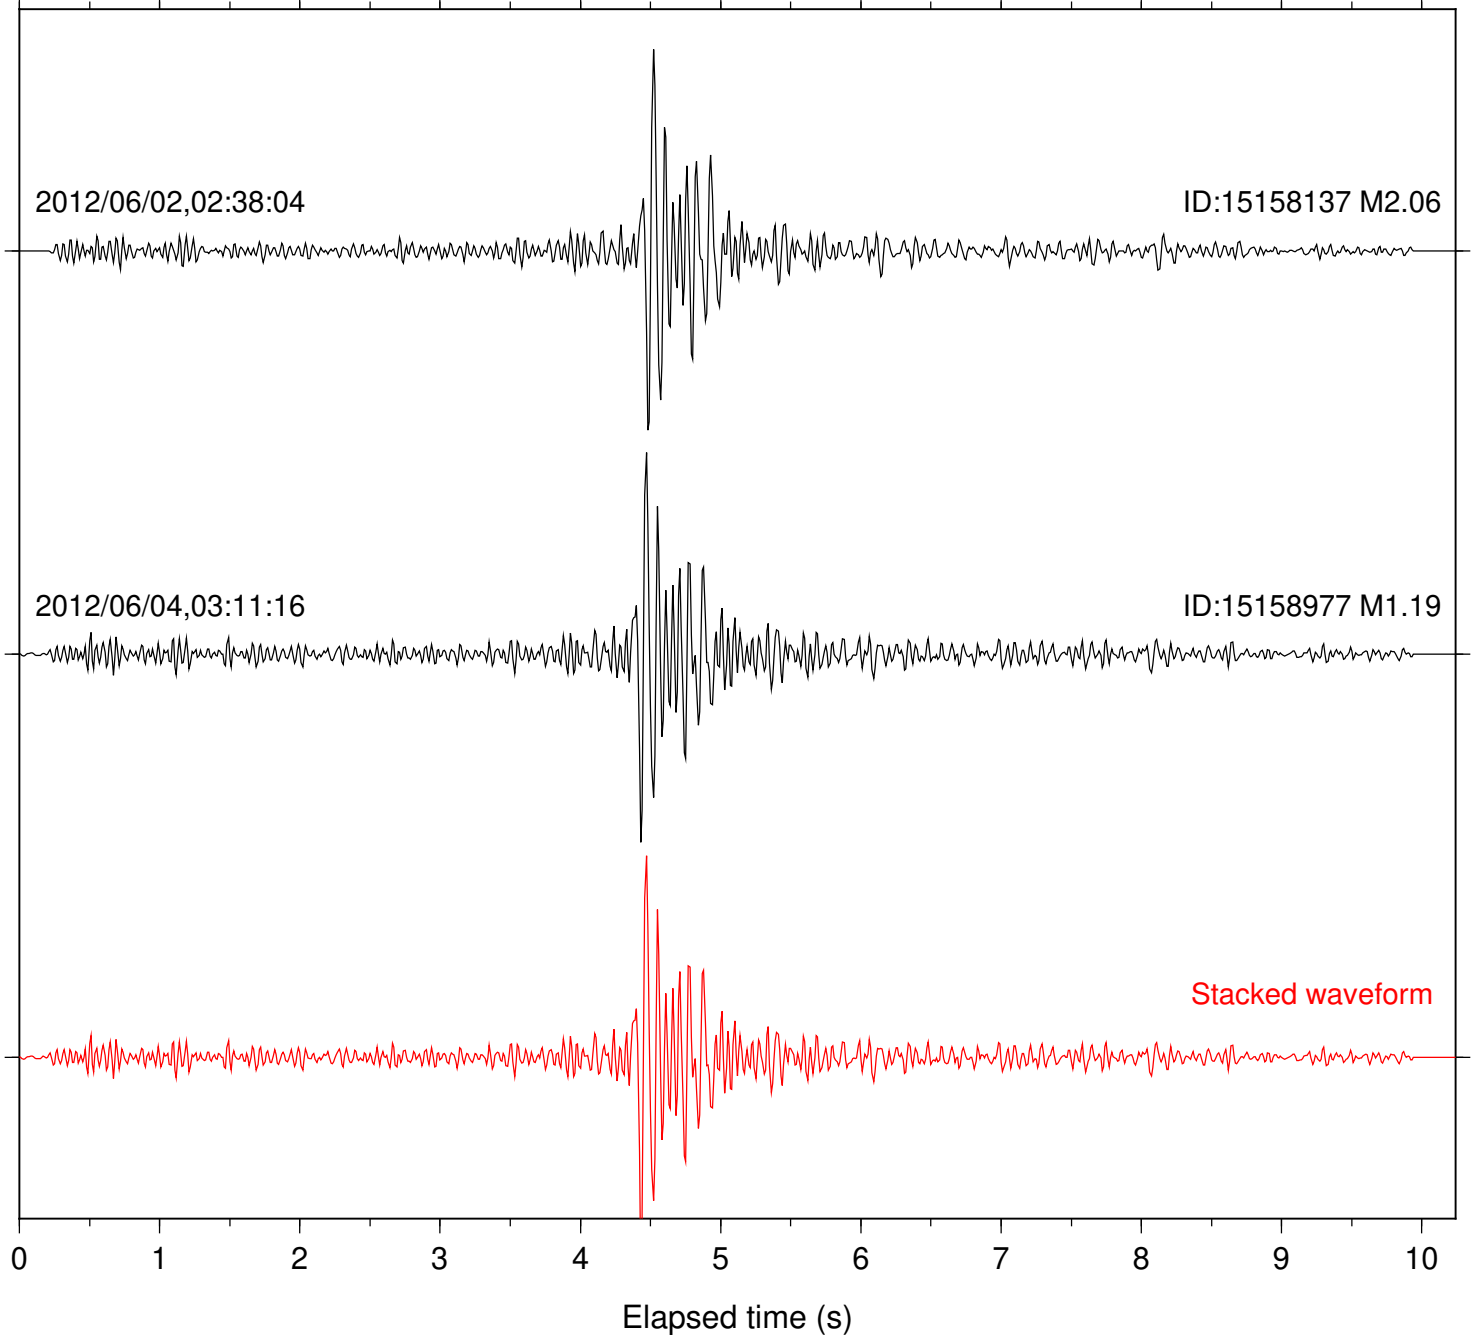

Station: B082 Com: EHZ

Focal depth: 18.04 km

Station: B084 Com: EHZ

Focal depth: 18.04 km

Station: B086 Com: EHZ

Focal depth: 18.05 km

Station: B946 Com: EHZ

Focal depth: 18.05 km

Station: DNR Com: HHZ

Focal depth: 18.05 km

Station: PFO Com: HHZ

Focal depth: 18.05 km

Station: PMD Com: HHZ

Focal depth: 18.05 km

Station: SND Com: HHZ

Focal depth: 18.05 km