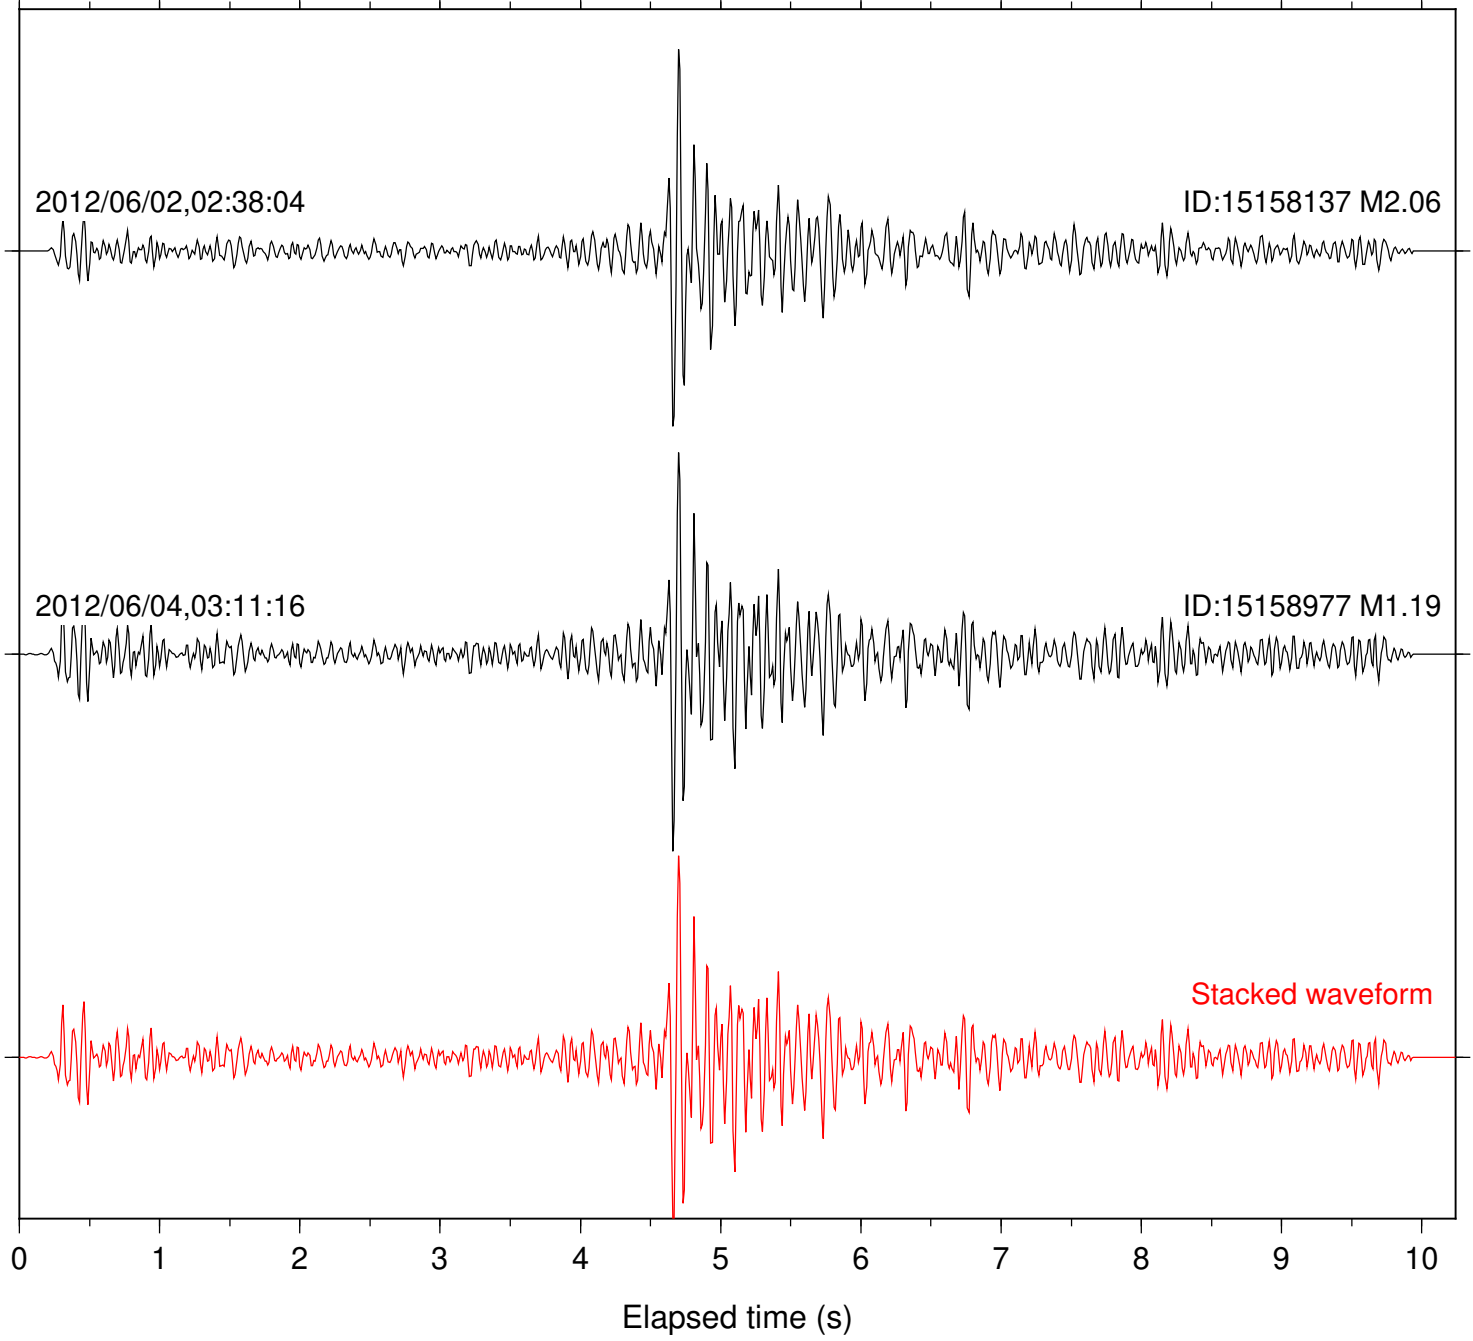

Station: B082 Com: EHZ

Focal depth: 18.04 km

Station: B084 Com: EHZ

Focal depth: 18.04 km

Station: B086 Com: EHZ

Focal depth: 18.05 km

Station: B946 Com: EHZ

Focal depth: 18.05 km

Station: DNR Com: HHZ

Focal depth: 18.05 km

Station: PFO Com: HHZ

Focal depth: 18.05 km

Station: PMD Com: HHZ

Focal depth: 18.05 km

Station: SND Com: HHZ

Focal depth: 18.05 km