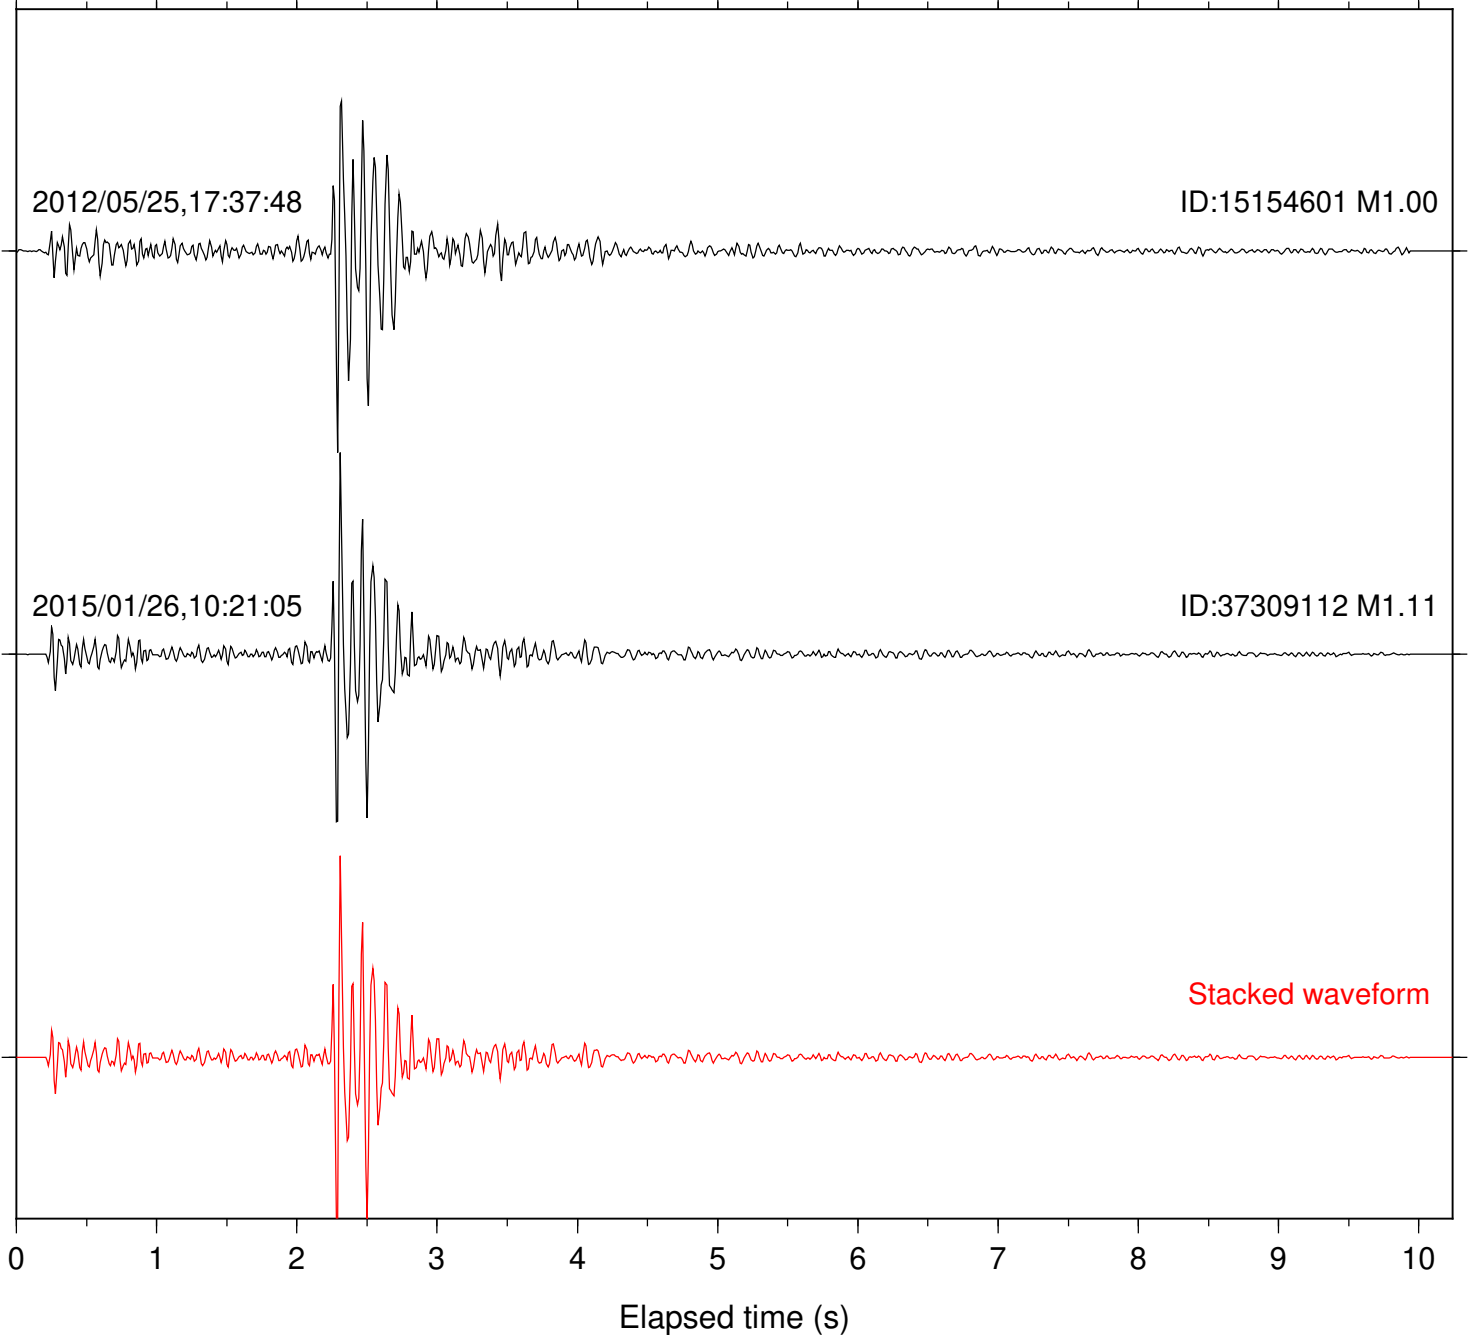

Station: B081 Com: EHZ

Focal depth: 14.40 km

2012/05/25,17:37:48

ID:15154601 M1.00

2015/01/26,10:21:05

ID:37309112 M1.11

Stacked waveform

Station: KNW Com: HHZ

Focal depth: 14.40 km

2012/05/25,17:37:48

ID:15154601 M1.00

2015/01/26,10:21:05

ID:37309112 M1.11

Stacked waveform