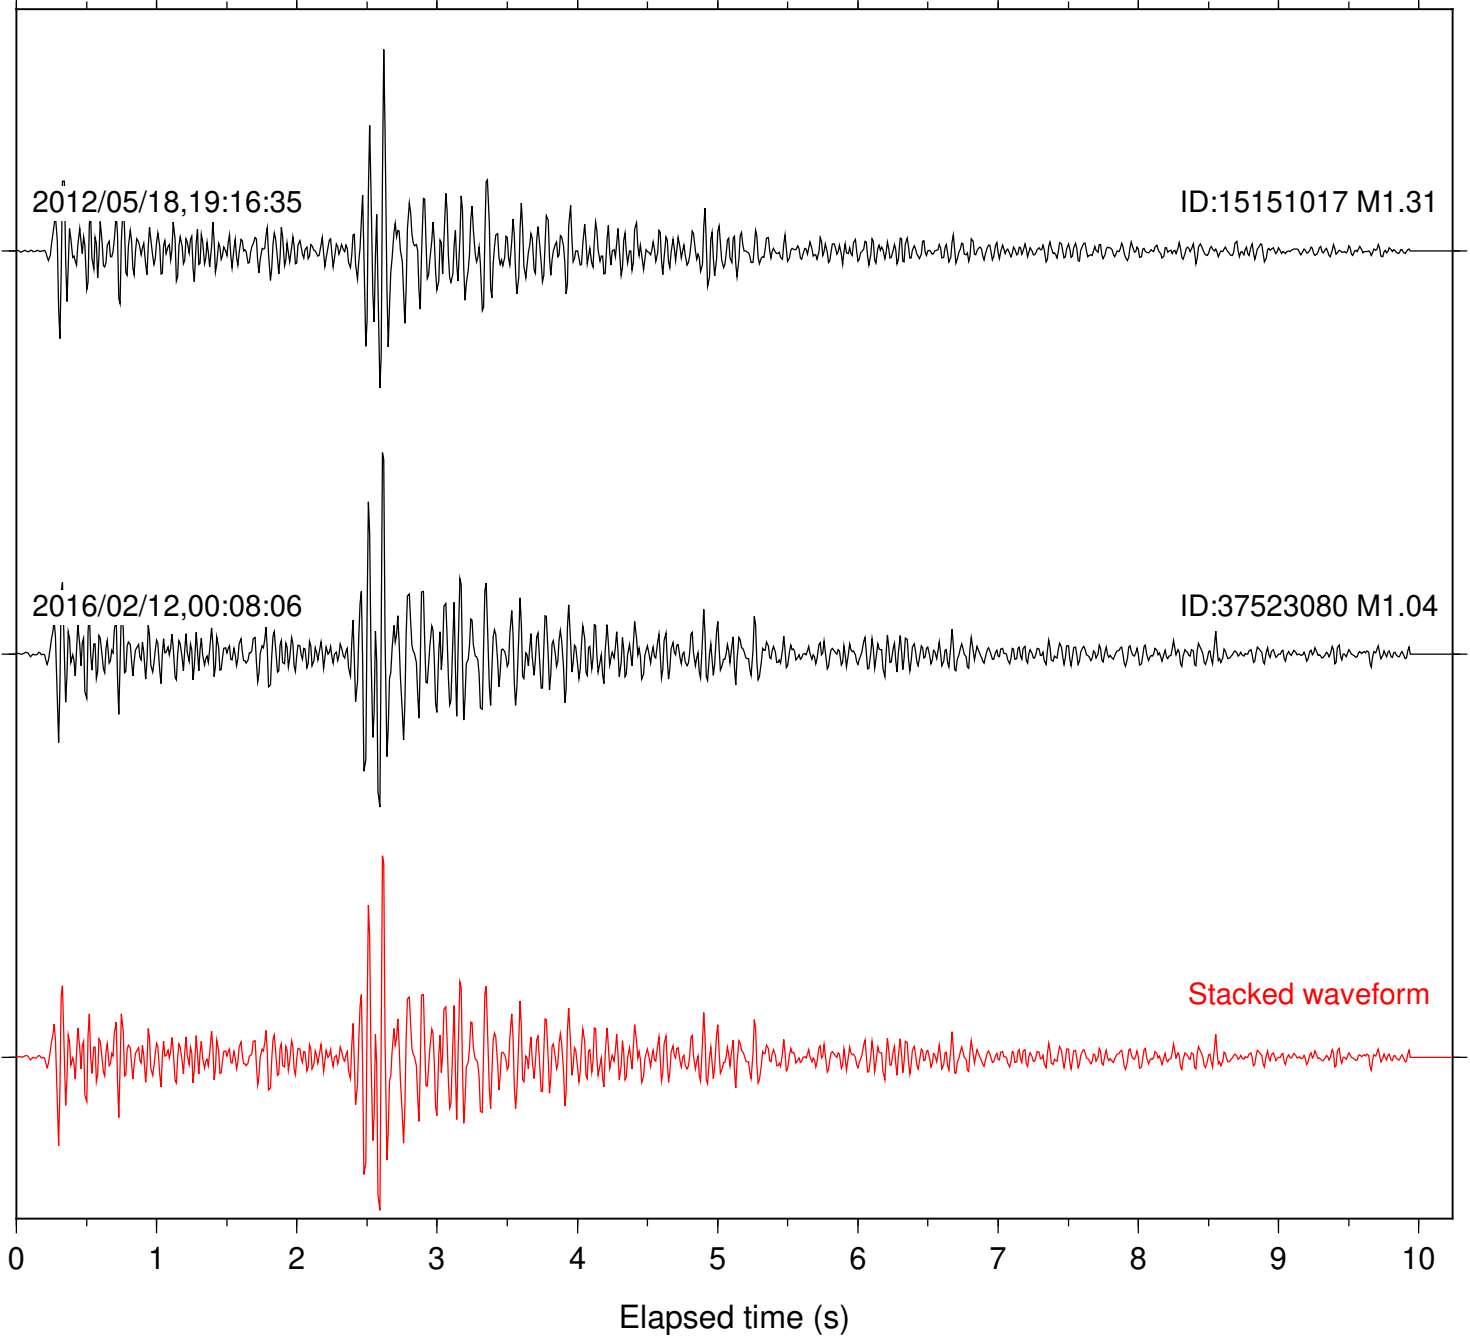

Station: B084 Com: EHZ

Focal depth: 14.89 km

Station: B086 Com: EHZ

Focal depth: 14.89 km

2012/05/18,19:16:35

ID:15151017 M1.31

2016/02/12,00:08:06

ID:37523080 M1.04

Stacked waveform

Station: TOR Com: HHZ

Focal depth: 14.89 km