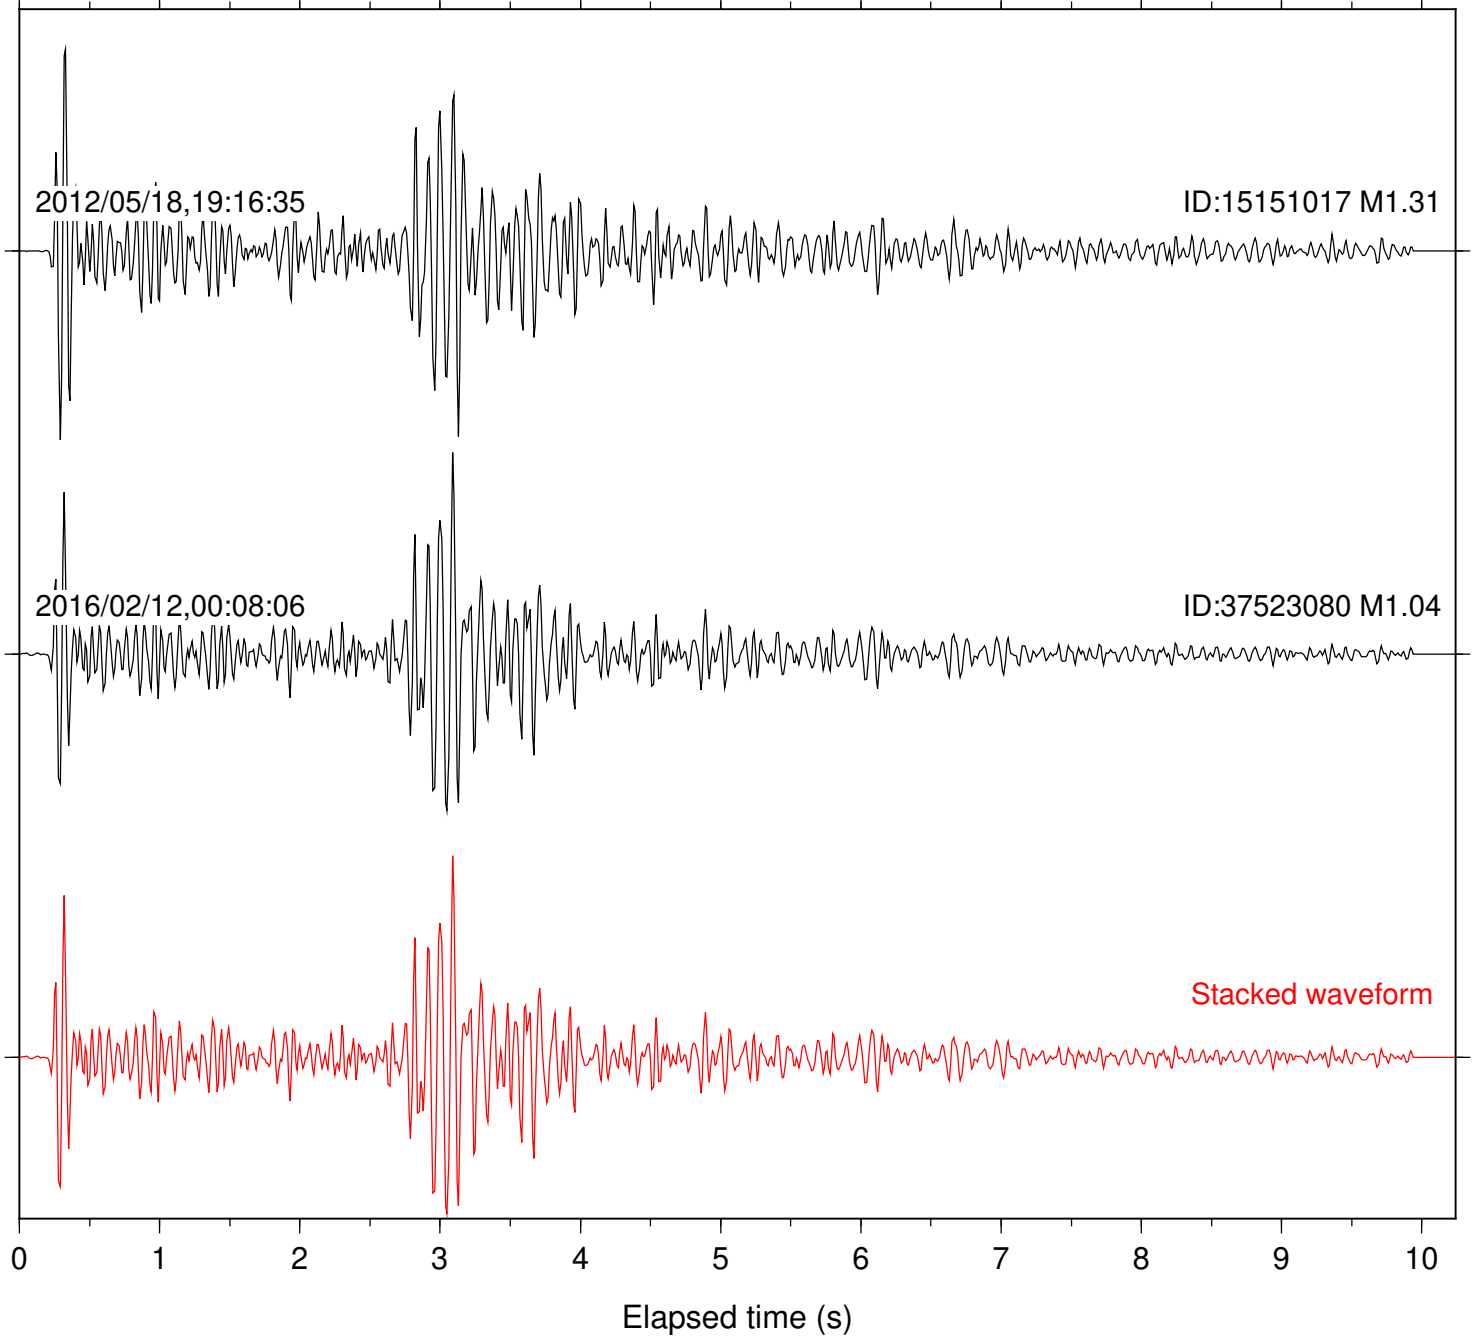

Station: B084 Com: EHZ

Focal depth: 14.89 km

Station: B086 Com: EHZ

Focal depth: 14.89 km

2012/05/18,19:16:35

ID:15151017 M1.31

2016/02/12,00:08:06

ID:37523080 M1.04

Stacked waveform

Station: TOR Com: HHZ

Focal depth: 14.89 km