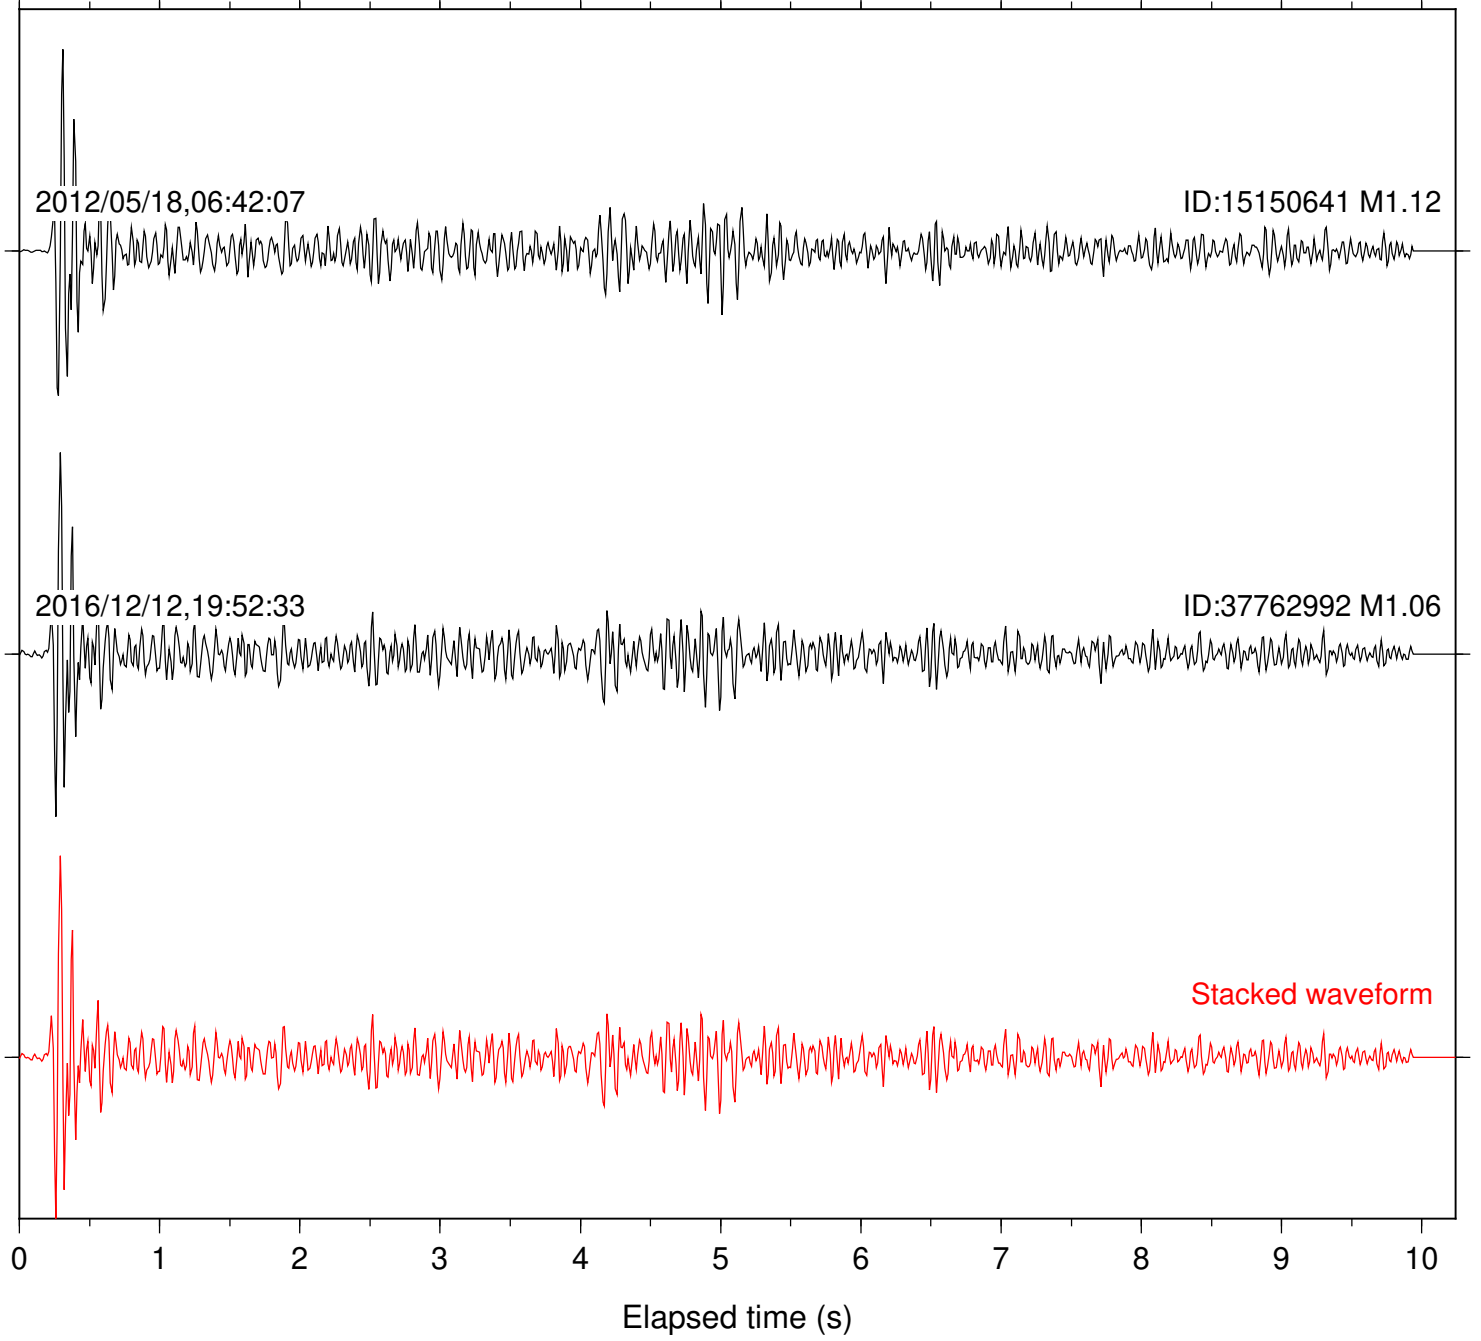

Station: B081 Com: EHZ

Focal depth: 7.78 km

Station: B082 Com: EHZ

Focal depth: 7.78 km

Station: B087 Com: EHZ

Focal depth: 7.78 km

Station: B093 Com: EHZ

Focal depth: 7.78 km

Station: B946 Com: EHZ

Focal depth: 7.78 km

Station: BAC Com: EHZ

Focal depth: 7.78 km

Station: FRD Com: HHZ

Focal depth: 7.78 km

Station: POB2 Com: HHZ

Focal depth: 7.78 km

2016/12/12,19:46:20

ID:37762968 M1.75

2016/12/12,19:52:33

ID:37762992 M1.06

Stacked waveform

0 1 2 3 4 5 6 7 8 9 10
Elapsed time (s)