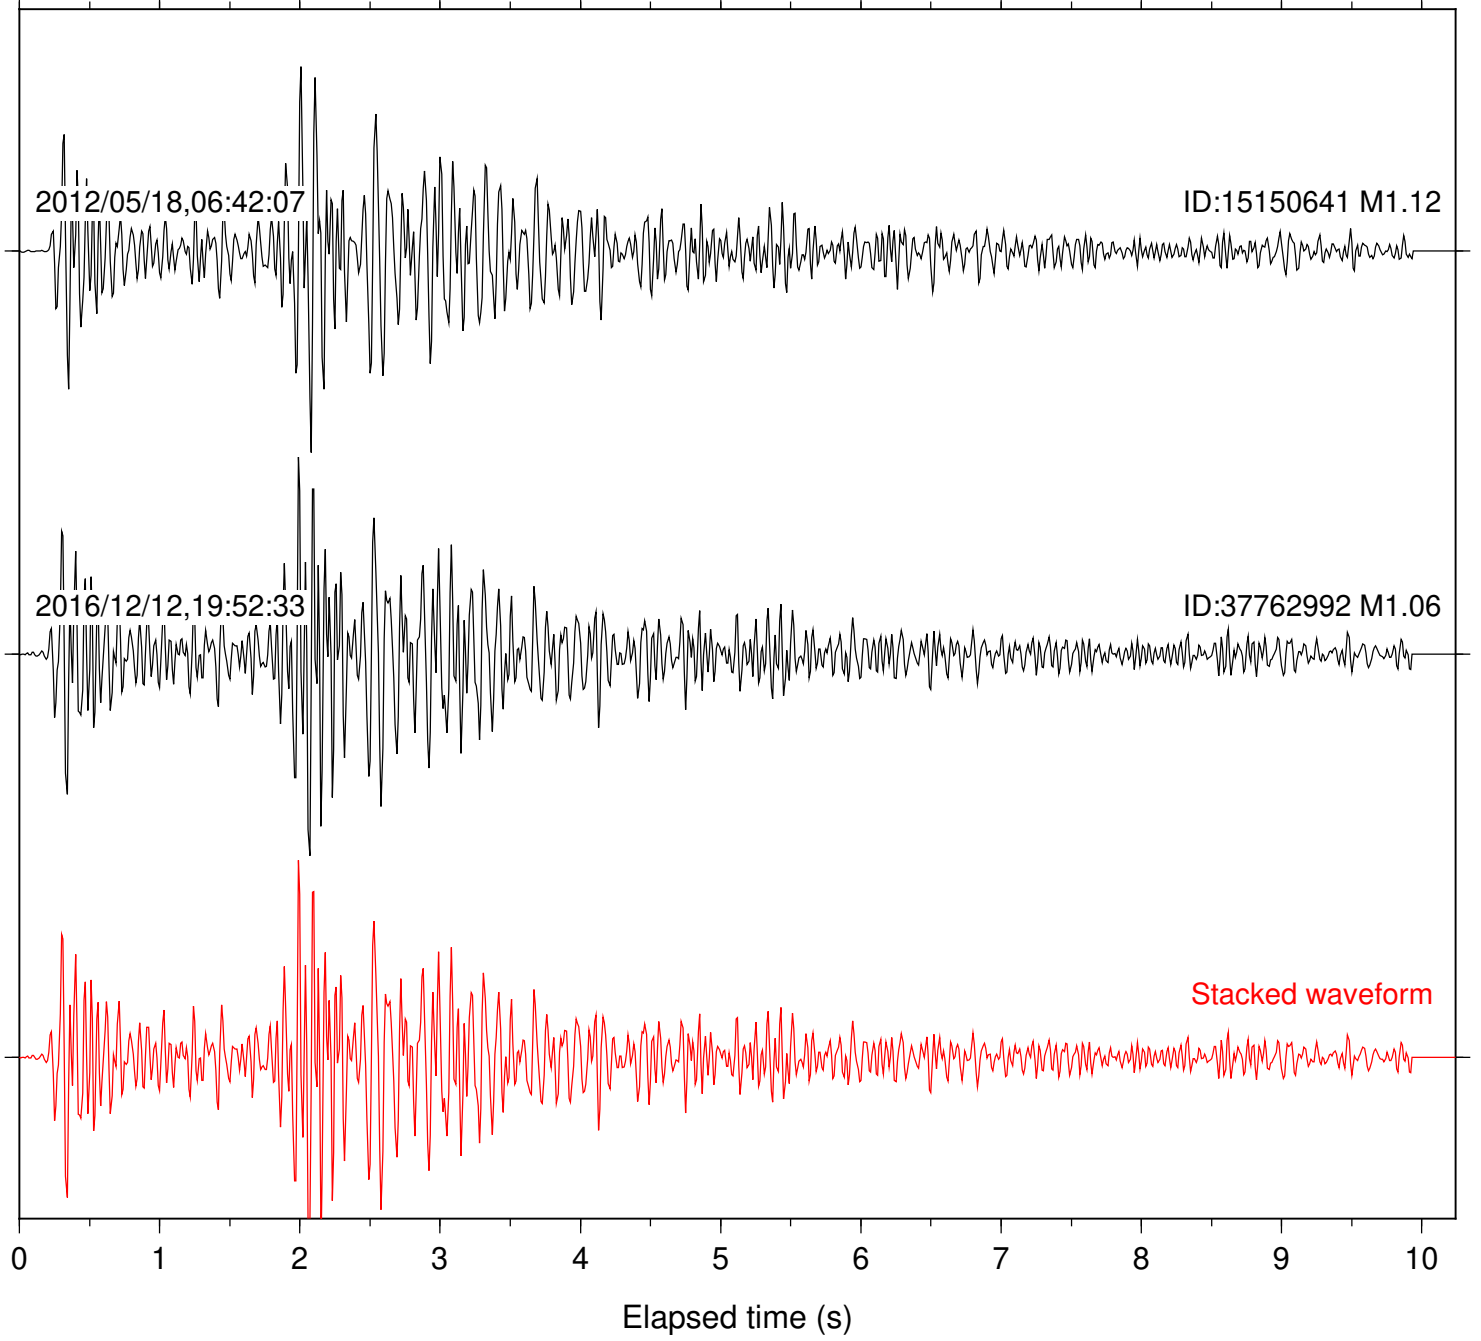

Station: B081 Com: EHZ

Focal depth: 7.78 km

Station: B082 Com: EHZ

Focal depth: 7.78 km

Station: B087 Com: EHZ

Focal depth: 7.78 km

Station: B093 Com: EHZ

Focal depth: 7.78 km

Station: B946 Com: EHZ

Focal depth: 7.78 km

Station: BAC Com: EHZ

Focal depth: 7.78 km

Station: FRD Com: HHZ

Focal depth: 7.78 km

Station: POB2 Com: HHZ

Focal depth: 7.78 km

2016/12/12,19:46:20

ID:37762968 M1.75

2016/12/12,19:52:33

ID:37762992 M1.06

Stacked waveform

0 1 2 3 4 5 6 7 8 9 10
Elapsed time (s)