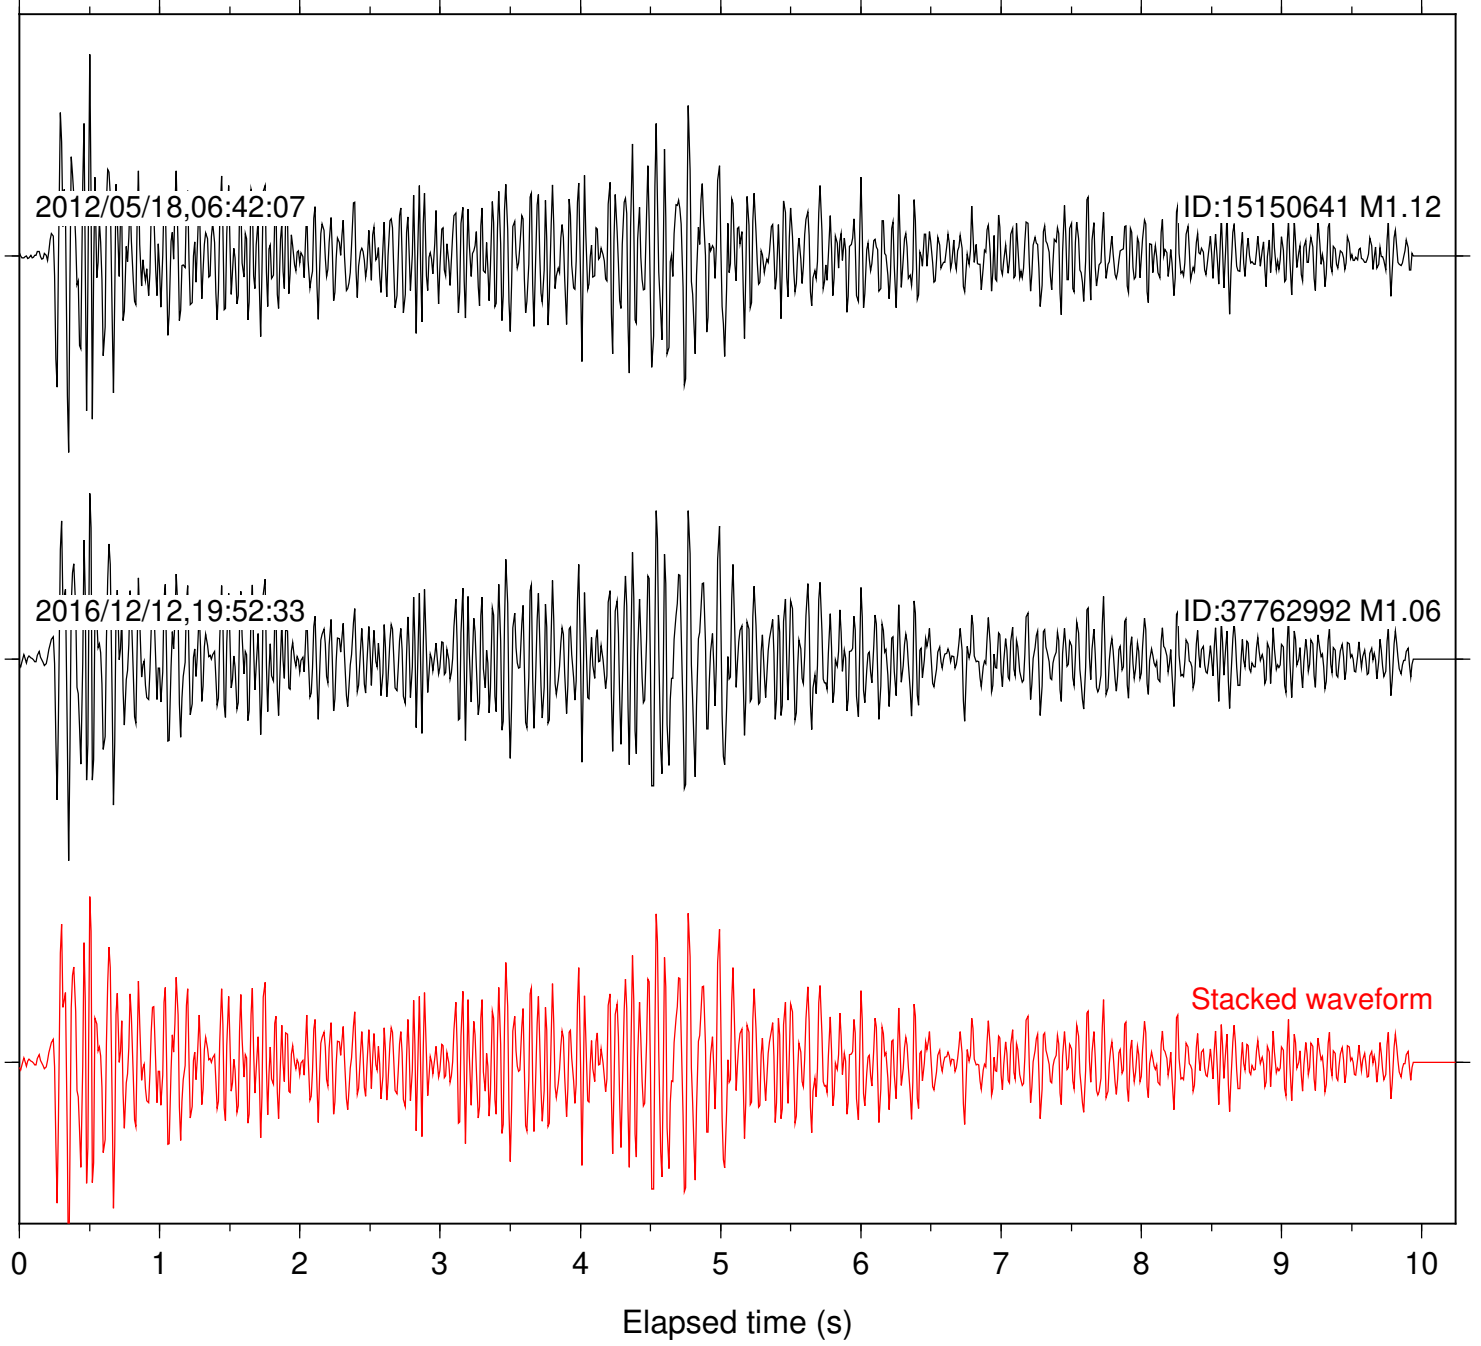

Station: B081 Com: EHZ

Focal depth: 7.78 km

Station: B082 Com: EHZ

Focal depth: 7.78 km

Station: B087 Com: EHZ

Focal depth: 7.78 km

Station: B093 Com: EHZ

Focal depth: 7.78 km

Station: B946 Com: EHZ

Focal depth: 7.78 km

Station: BAC Com: EHZ

Focal depth: 7.78 km

Station: FRD Com: HHZ

Focal depth: 7.78 km

Station: POB2 Com: HHZ

Focal depth: 7.78 km

2016/12/12,19:46:20

ID:37762968 M1.75

2016/12/12,19:52:33

ID:37762992 M1.06

Stacked waveform

0 1 2 3 4 5 6 7 8 9 10
Elapsed time (s)