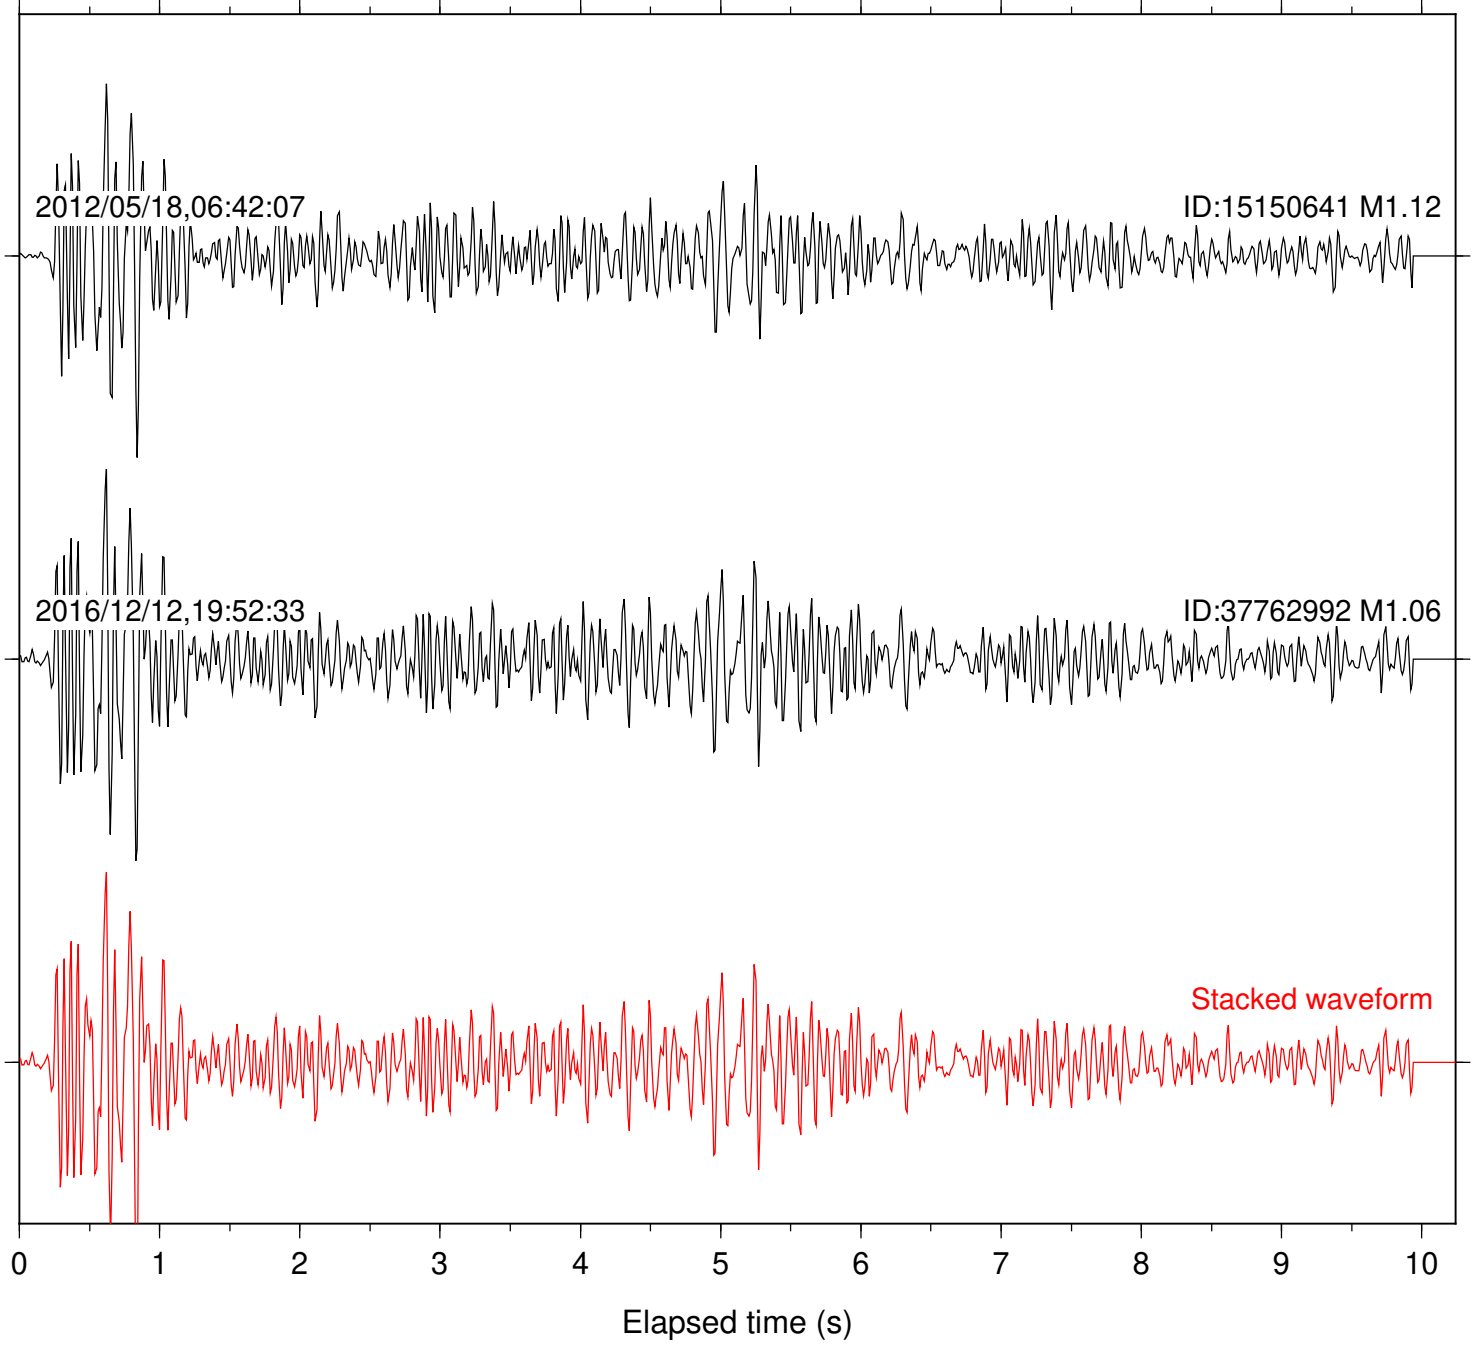

Station: B081 Com: EHZ

Focal depth: 7.78 km

Station: B082 Com: EHZ

Focal depth: 7.78 km

Station: B087 Com: EHZ

Focal depth: 7.78 km

Station: B093 Com: EHZ

Focal depth: 7.78 km

Station: B946 Com: EHZ

Focal depth: 7.78 km

Station: BAC Com: EHZ

Focal depth: 7.78 km

Station: FRD Com: HHZ

Focal depth: 7.78 km

Station: POB2 Com: HHZ

Focal depth: 7.78 km

2016/12/12,19:46:20

ID:37762968 M1.75

2016/12/12,19:52:33

ID:37762992 M1.06

Stacked waveform

0 1 2 3 4 5 6 7 8 9 10
Elapsed time (s)