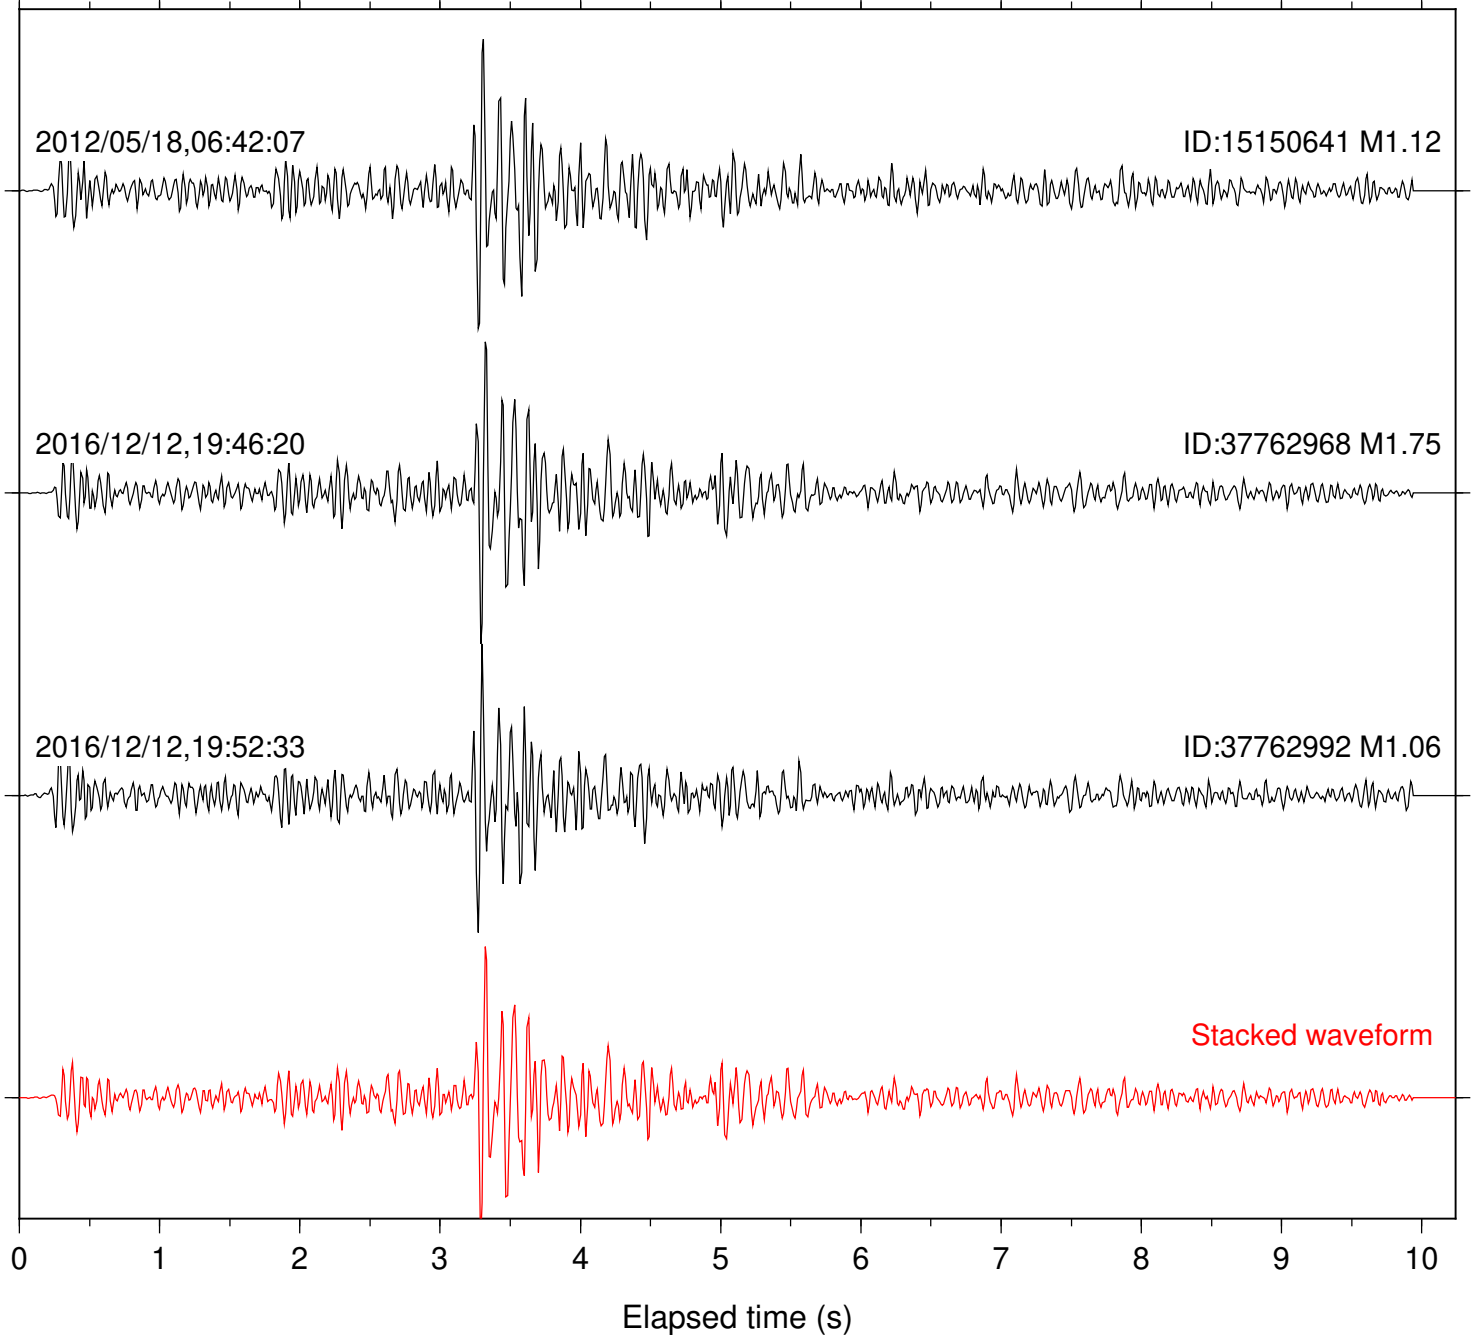

Station: B081 Com: EHZ

Focal depth: 7.78 km

Station: B082 Com: EHZ

Focal depth: 7.78 km

Station: B087 Com: EHZ

Focal depth: 7.78 km

Station: B093 Com: EHZ

Focal depth: 7.78 km

Station: B946 Com: EHZ

Focal depth: 7.78 km

Station: BAC Com: EHZ

Focal depth: 7.78 km

Station: FRD Com: HHZ

Focal depth: 7.78 km

Station: POB2 Com: HHZ

Focal depth: 7.78 km

2016/12/12,19:46:20

ID:37762968 M1.75

2016/12/12,19:52:33

ID:37762992 M1.06

Stacked waveform

0 1 2 3 4 5 6 7 8 9 10
Elapsed time (s)