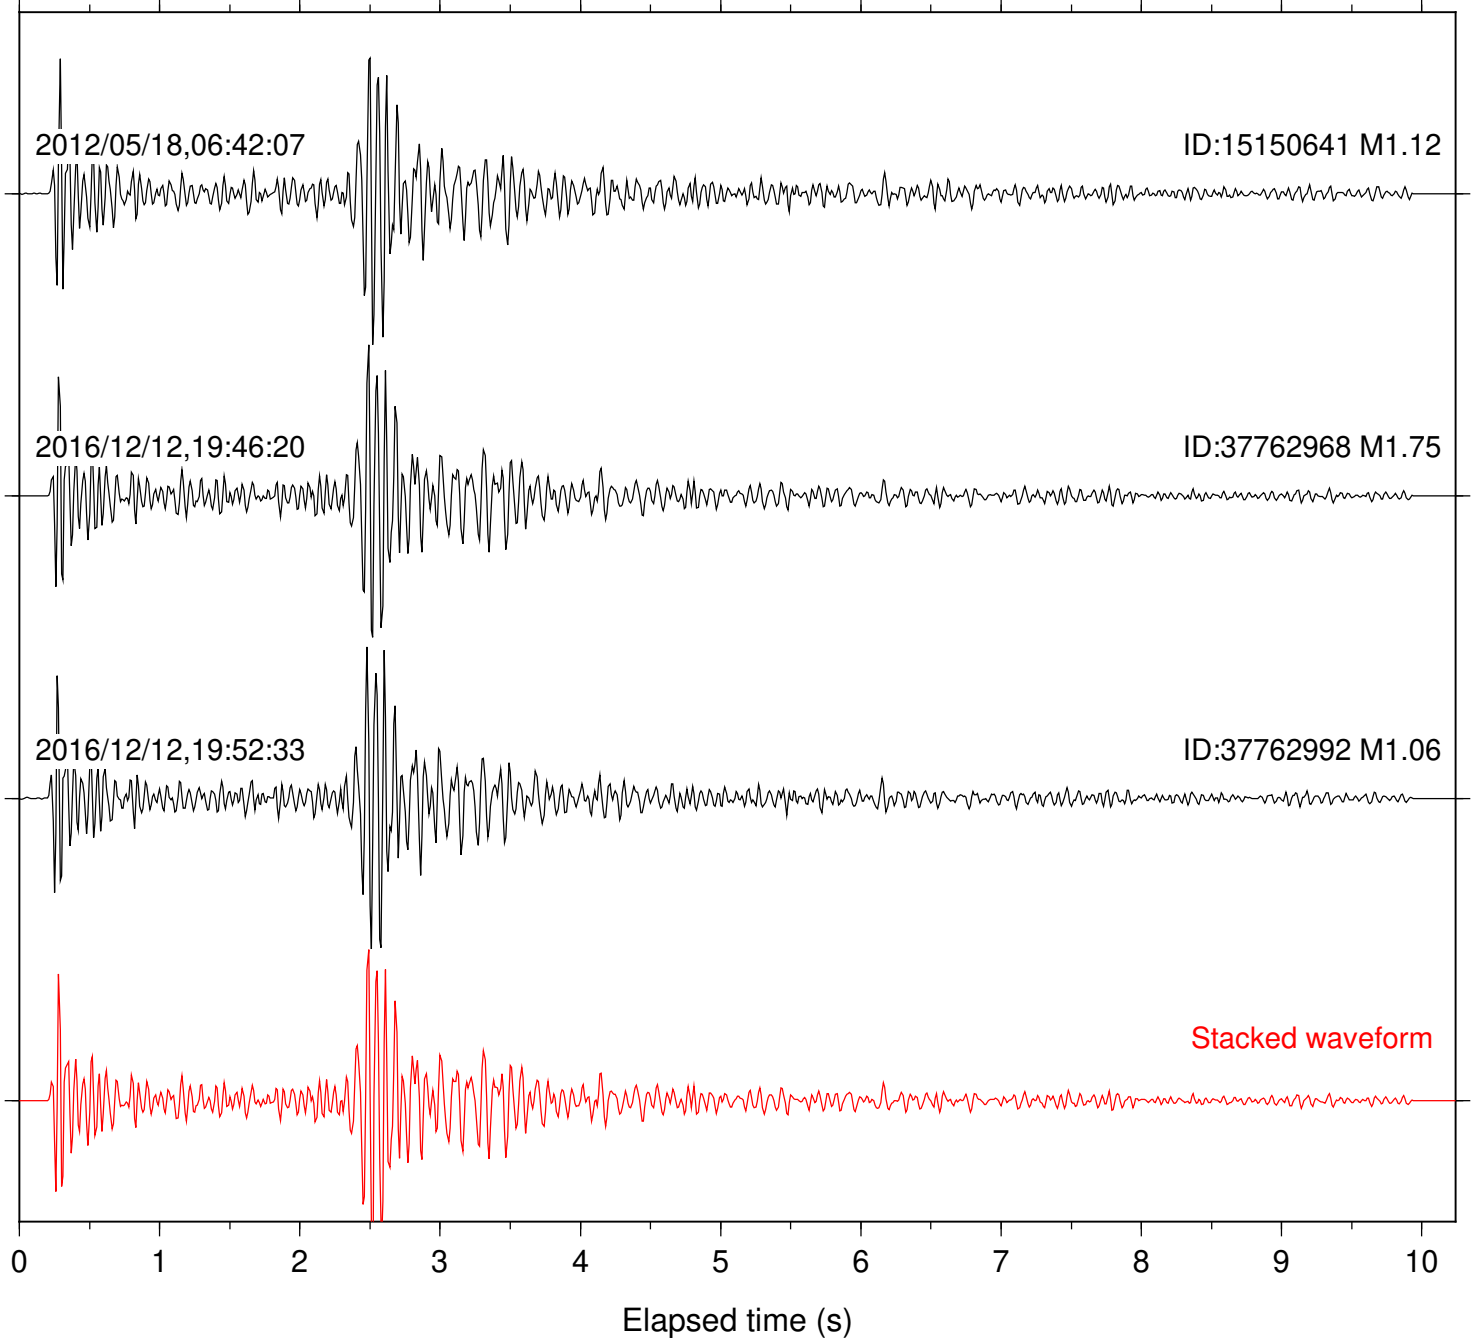

Station: B081 Com: EHZ

Focal depth: 7.78 km

Station: B082 Com: EHZ

Focal depth: 7.78 km

Station: B087 Com: EHZ

Focal depth: 7.78 km

Station: B093 Com: EHZ

Focal depth: 7.78 km

Station: B946 Com: EHZ

Focal depth: 7.78 km

Station: BAC Com: EHZ

Focal depth: 7.78 km

Station: FRD Com: HHZ

Focal depth: 7.78 km

Station: POB2 Com: HHZ

Focal depth: 7.78 km

2016/12/12,19:46:20

ID:37762968 M1.75

2016/12/12,19:52:33

ID:37762992 M1.06

Stacked waveform

0 1 2 3 4 5 6 7 8 9 10
Elapsed time (s)