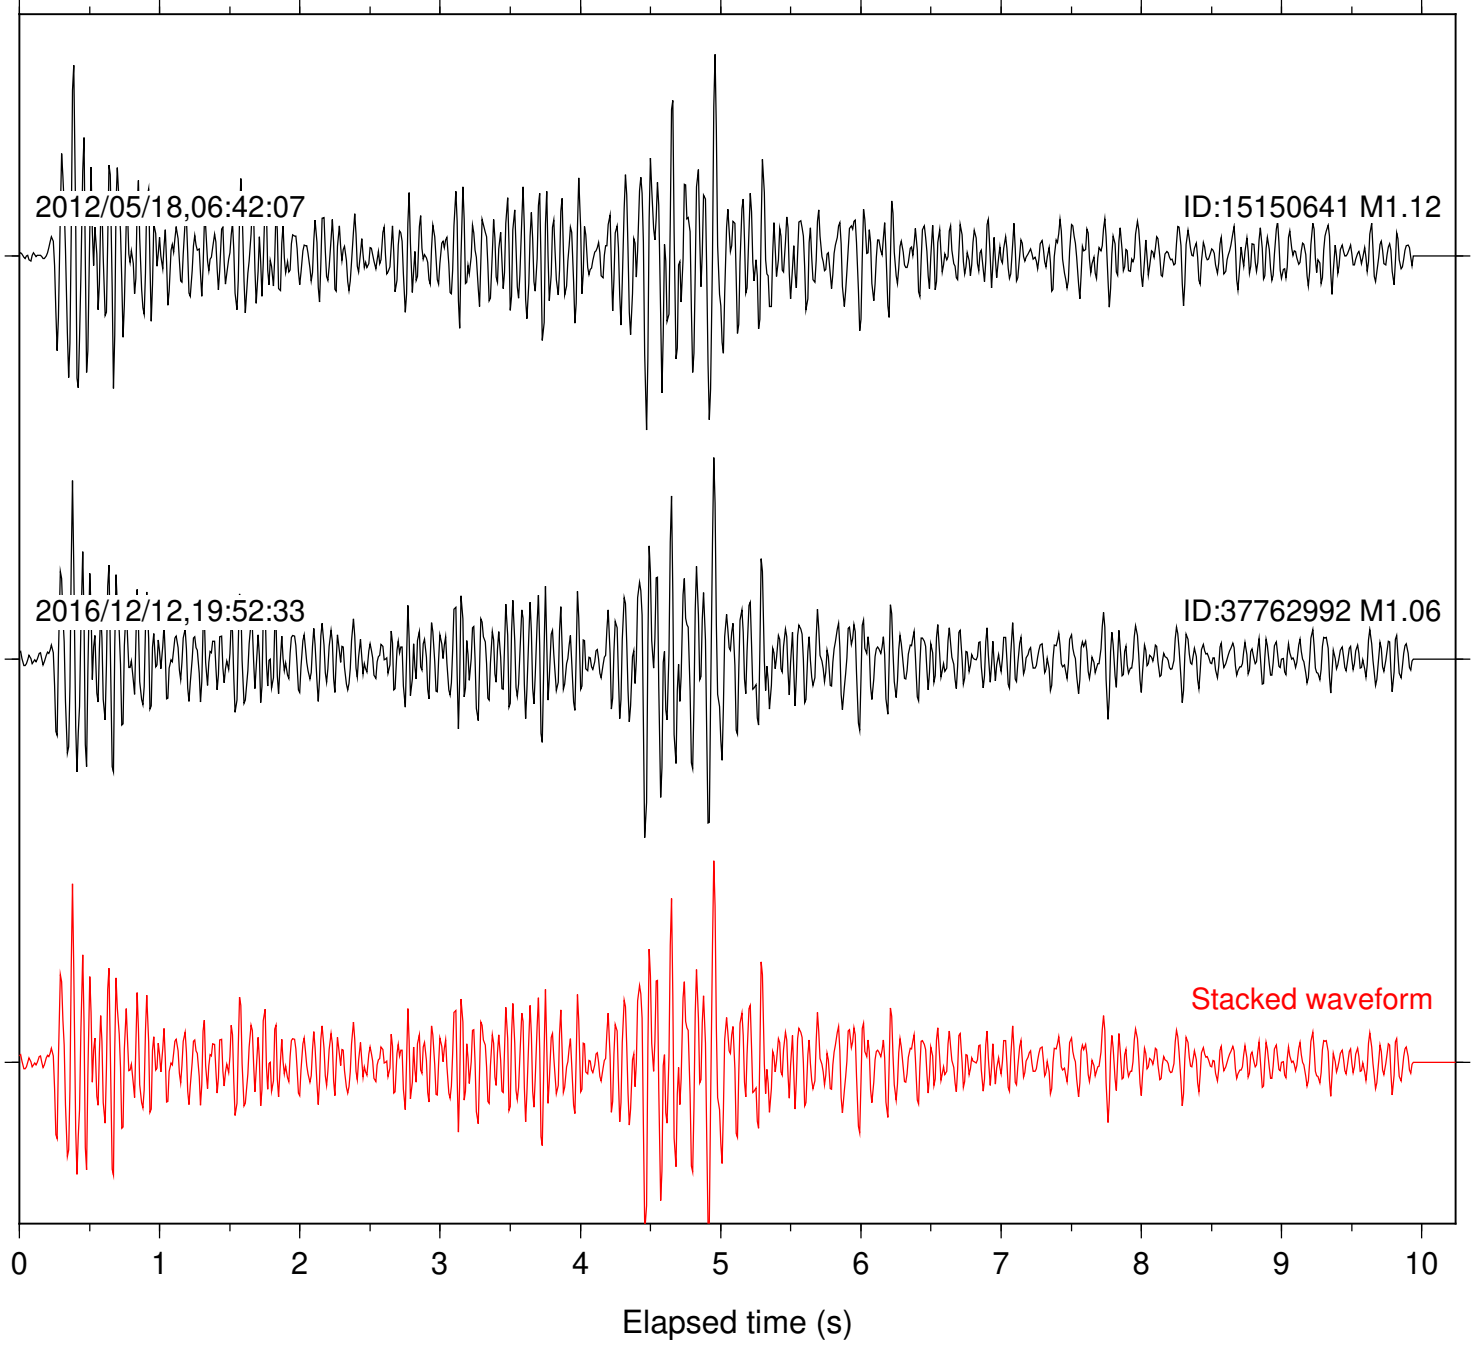

Station: B081 Com: EHZ

Focal depth: 7.78 km

Station: B082 Com: EHZ

Focal depth: 7.78 km

Station: B087 Com: EHZ

Focal depth: 7.78 km

Station: B093 Com: EHZ

Focal depth: 7.78 km

Station: B946 Com: EHZ

Focal depth: 7.78 km

Station: BAC Com: EHZ

Focal depth: 7.78 km

Station: FRD Com: HHZ

Focal depth: 7.78 km

Station: POB2 Com: HHZ

Focal depth: 7.78 km

2016/12/12,19:46:20

ID:37762968 M1.75

2016/12/12,19:52:33

ID:37762992 M1.06

Stacked waveform

0 1 2 3 4 5 6 7 8 9 10
Elapsed time (s)