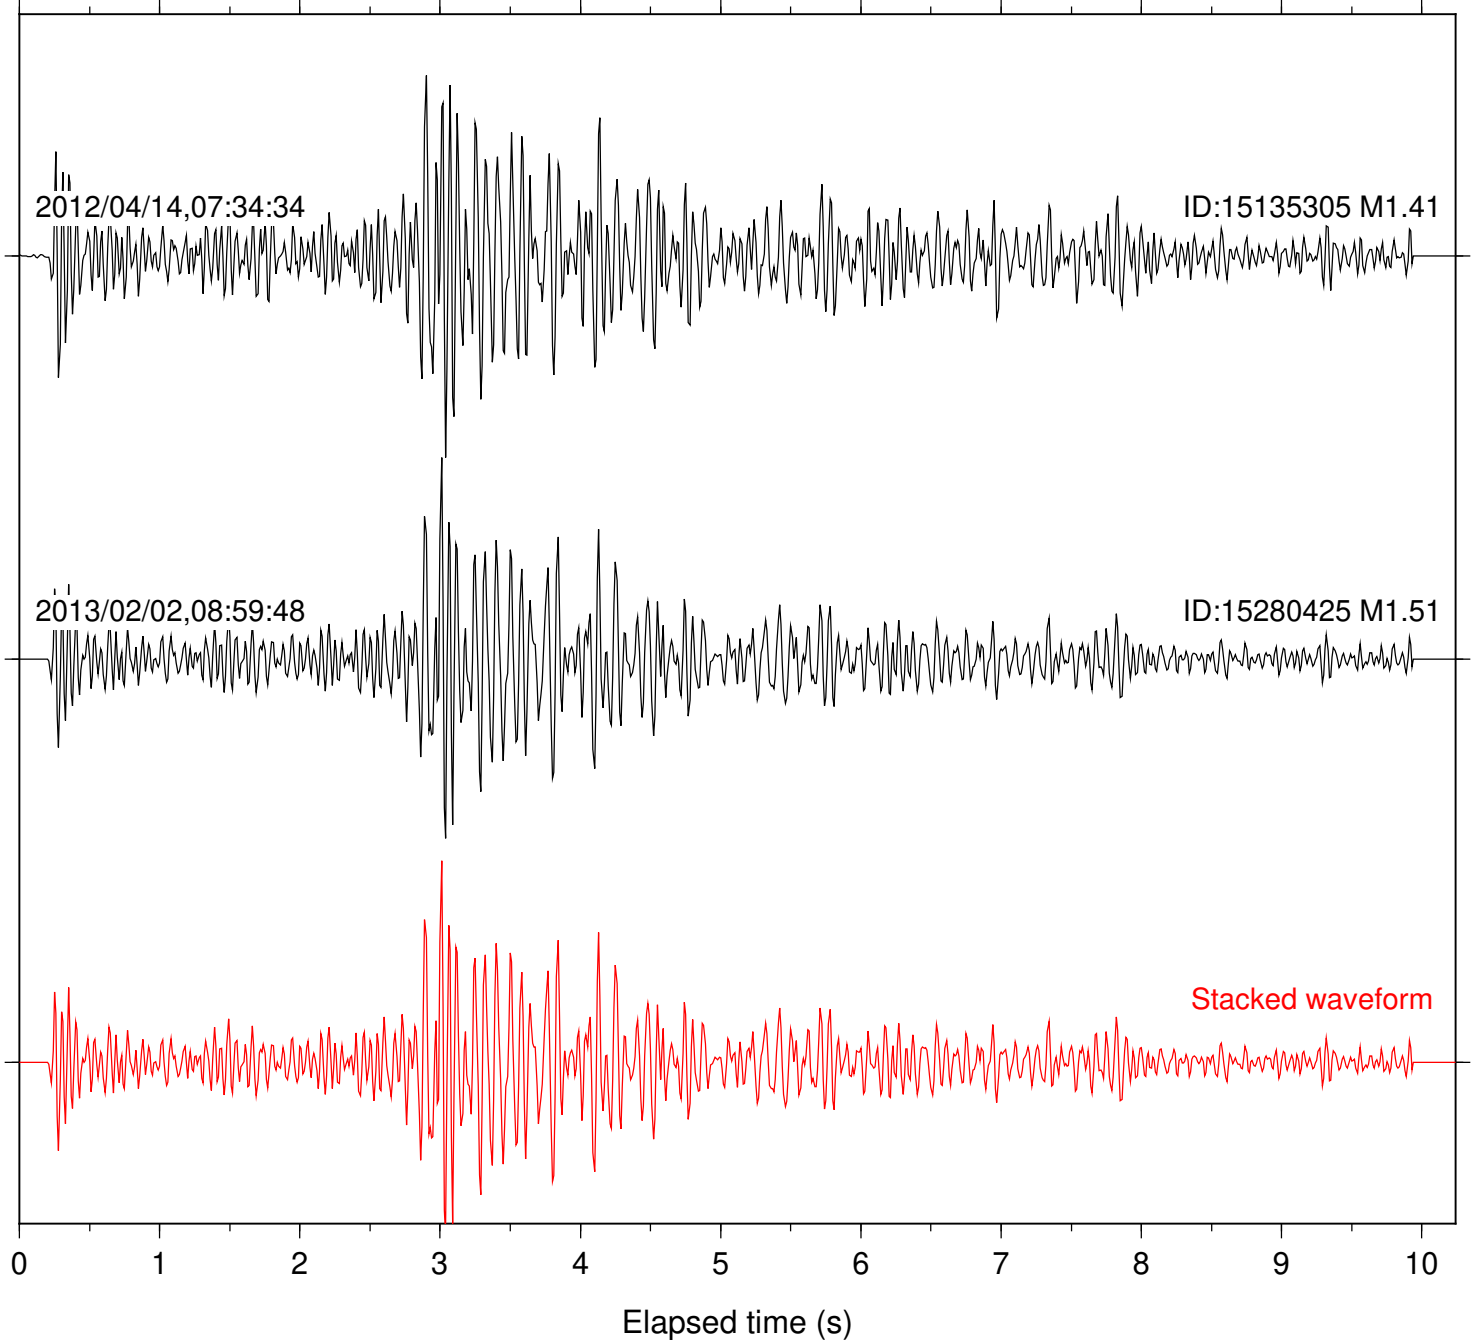

Station: B088 Com: EHZ

Focal depth: 7.95 km

Station: LVA2 Com: HHZ

Focal depth: 7.95 km

2012/04/14,07:34:34

ID:15135305 M1.41

2013/02/02,08:59:48

ID:15280425 M1.51

Stacked waveform

0 1 2 3 4 5 6 7 8 9 10  
Elapsed time (s)

Station: PMD Com: HHZ

Focal depth: 7.95 km

Station: TOR Com: HHZ

Focal depth: 7.95 km