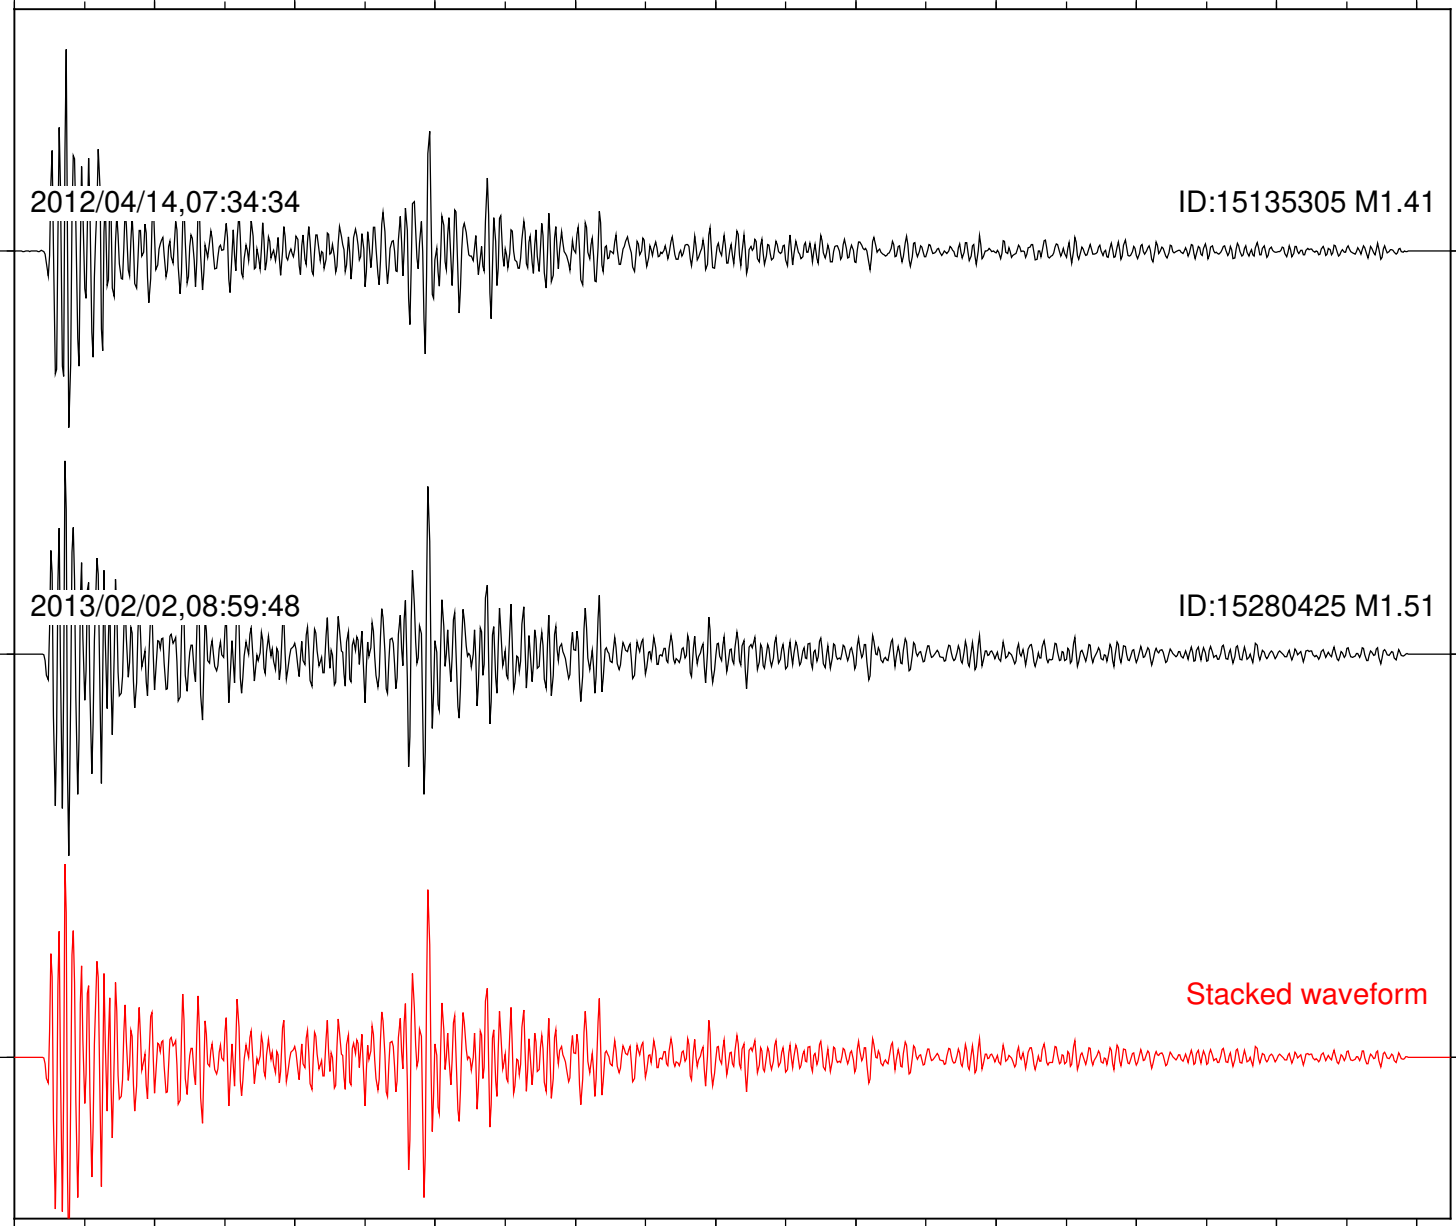

Station: B088 Com: EHZ

Focal depth: 7.95 km

Station: LVA2 Com: HHZ

Focal depth: 7.95 km

2012/04/14,07:34:34

ID:15135305 M1.41

2013/02/02,08:59:48

ID:15280425 M1.51

Stacked waveform

0 1 2 3 4 5 6 7 8 9 10  
Elapsed time (s)

Station: PMD Com: HHZ

Focal depth: 7.95 km

Station: TOR Com: HHZ

Focal depth: 7.95 km