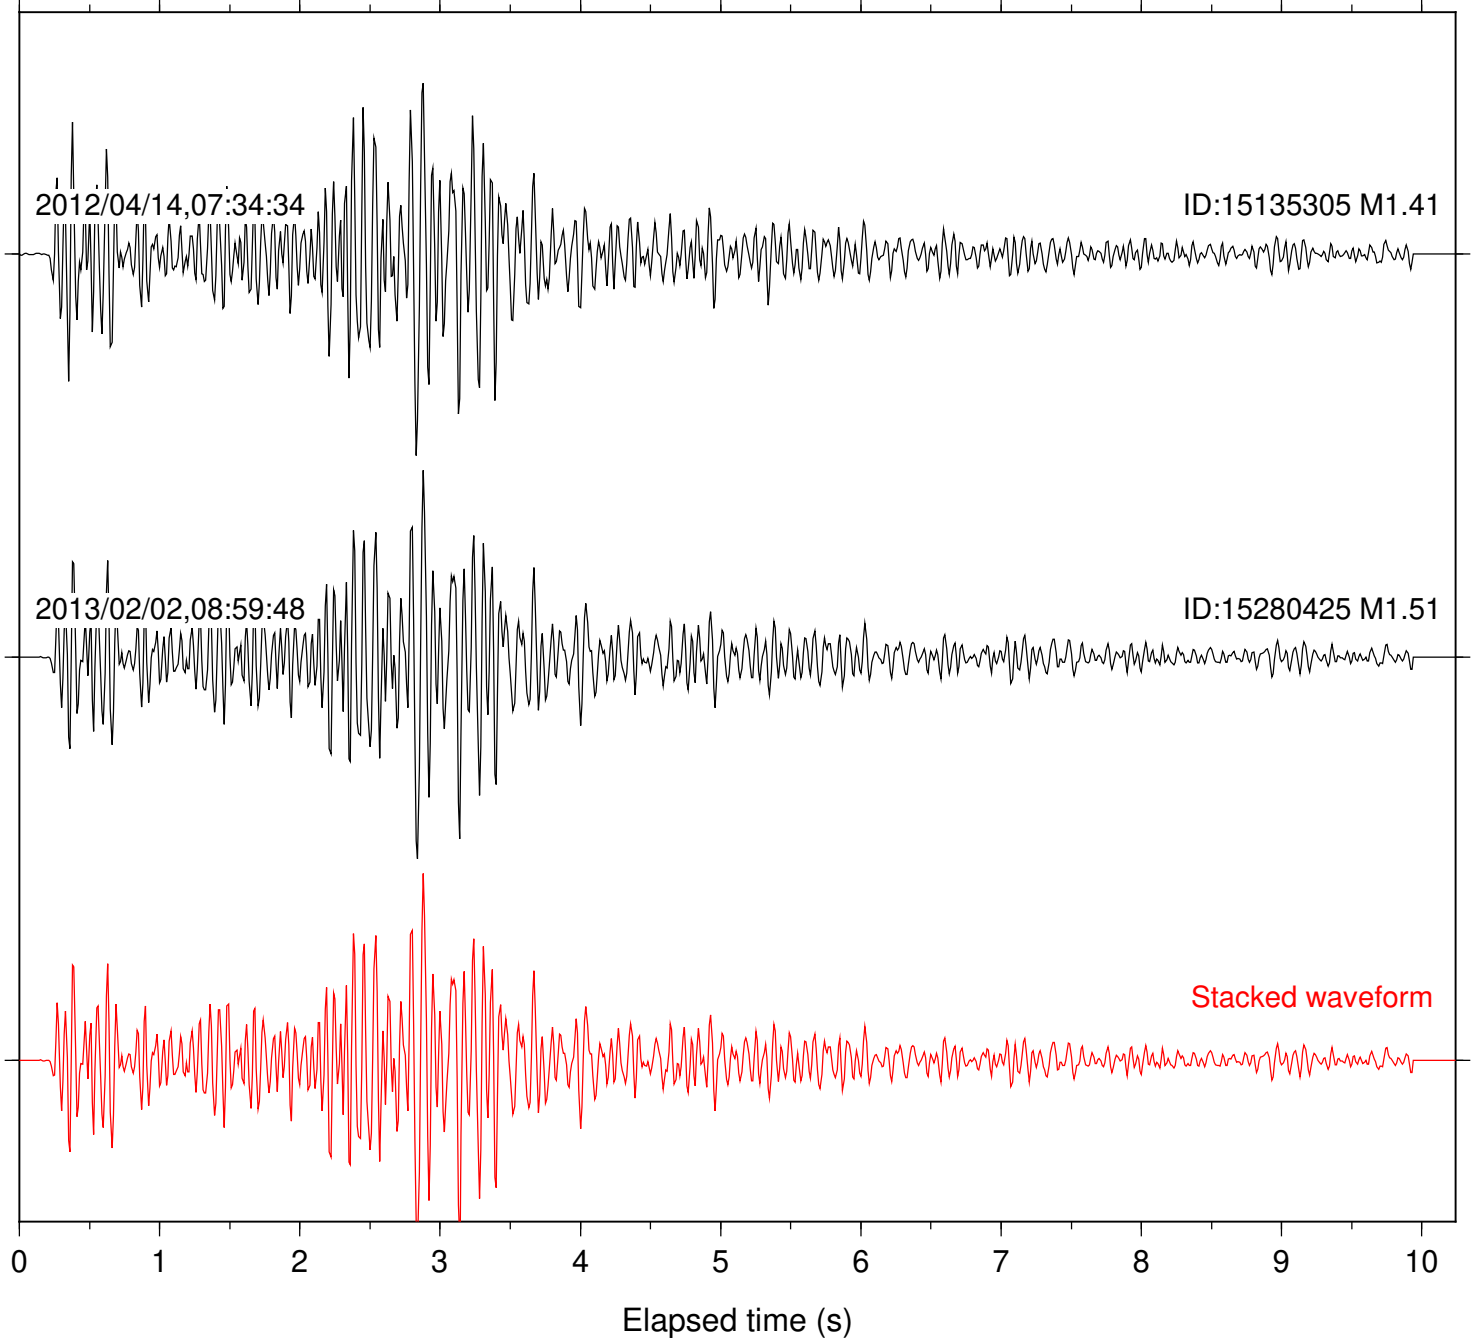

Station: B088 Com: EHZ

Focal depth: 7.95 km

Station: LVA2 Com: HHZ

Focal depth: 7.95 km

2012/04/14,07:34:34

ID:15135305 M1.41

2013/02/02,08:59:48

ID:15280425 M1.51

Stacked waveform

0 1 2 3 4 5 6 7 8 9 10  
Elapsed time (s)

Station: PMD Com: HHZ

Focal depth: 7.95 km

Station: TOR Com: HHZ

Focal depth: 7.95 km