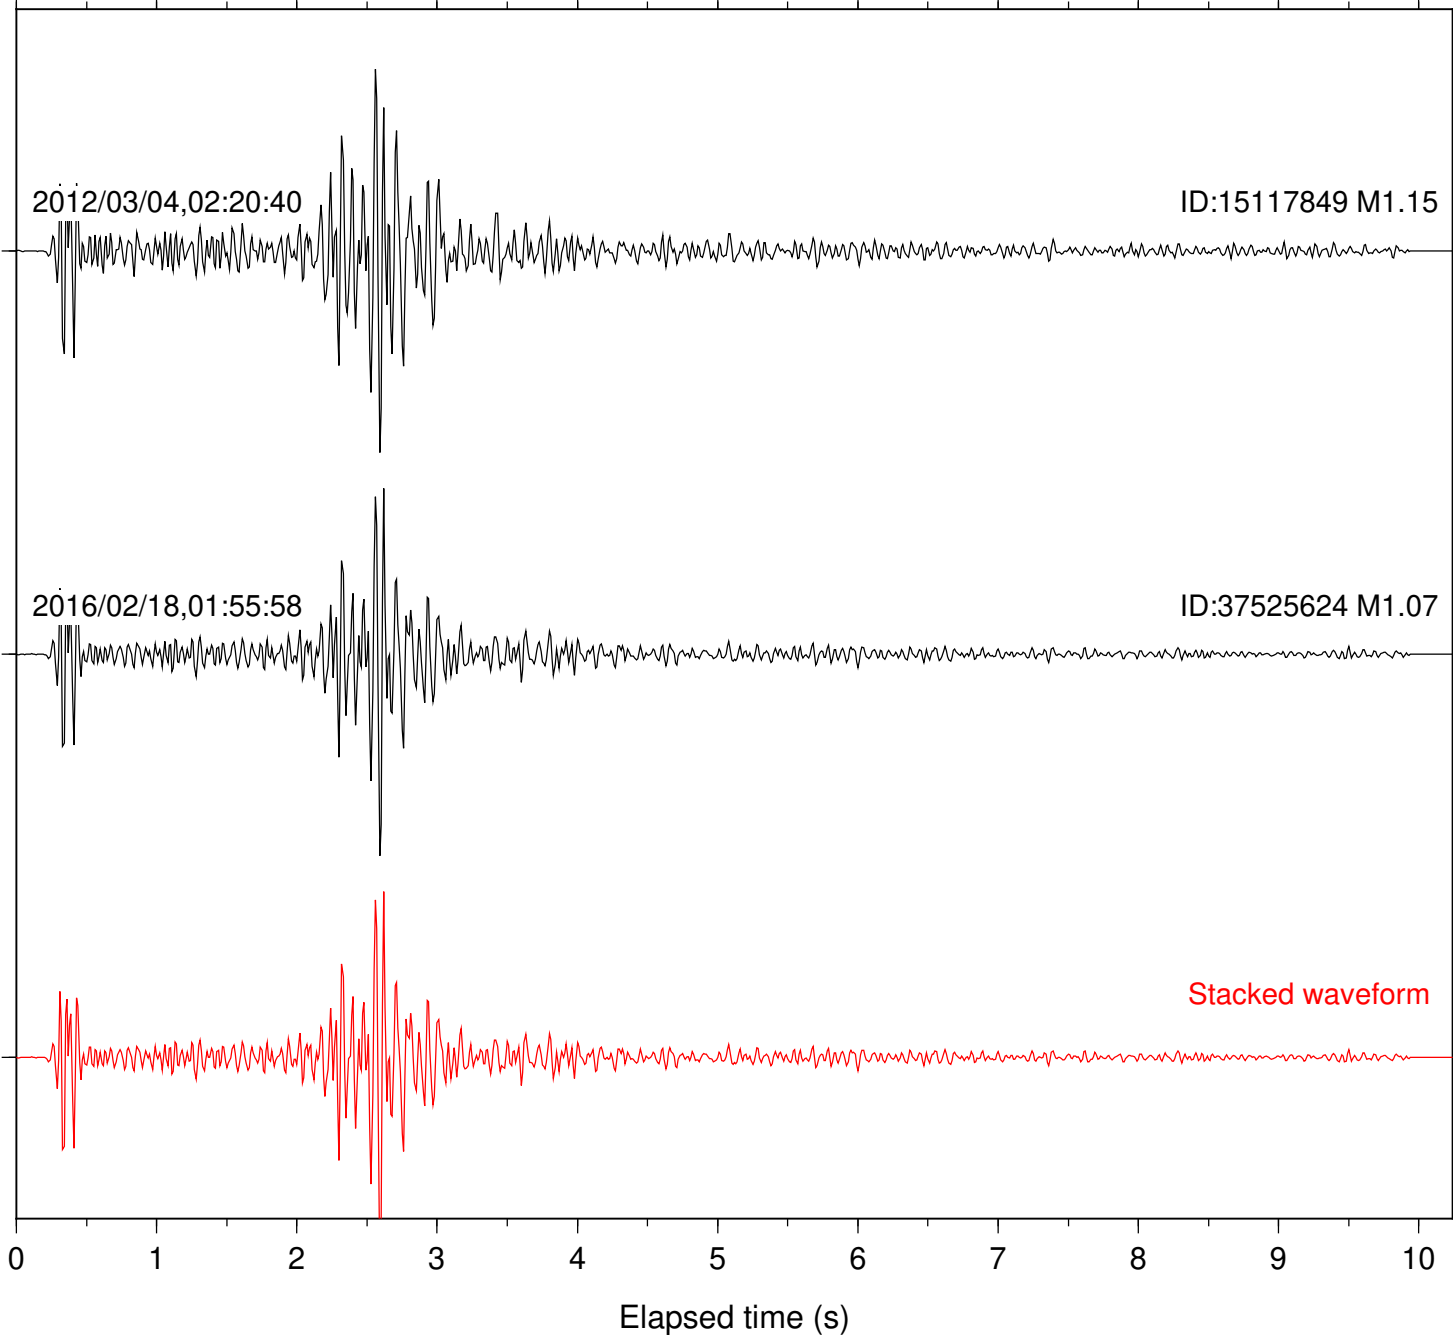

Station: B093 Com: EHZ

Focal depth: 11.31 km

2012/03/04,02:20:40

ID:15117849 M1.15

2016/02/18,01:55:58

ID:37525624 M1.07

Stacked waveform

Station: B946 Com: EHZ

Focal depth: 11.31 km